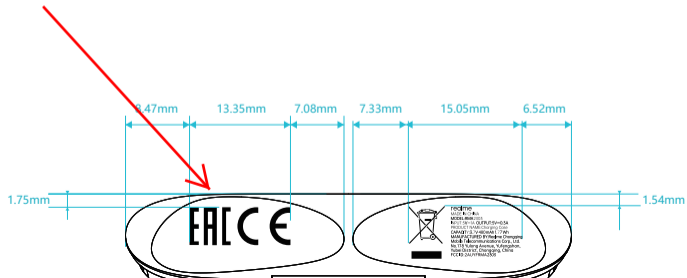

Model name:RMA2303, RMA2405
FCC ID:2AUYFRMA2303

Location:

Label: