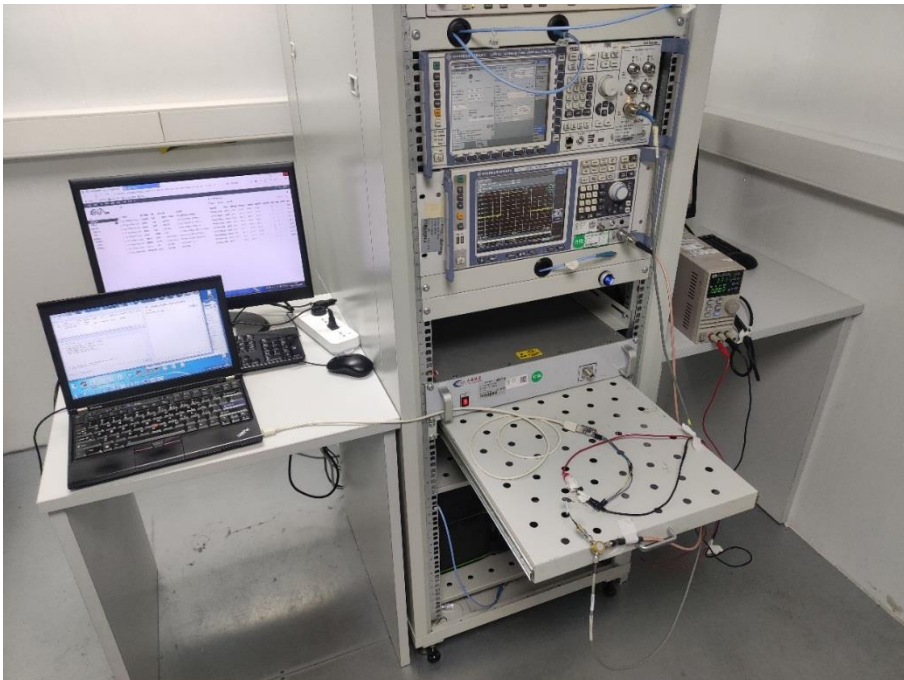

TEST SETUP PHOTOS

1 Radiated Test Photo

Below 30MHz

30MHz-1GHz

Close-up

Above 1GHz

Close-up

2 Conducted Test Photo

Conducted Test-BT3.0

Conducted Test-BLE

3 Conducted Emissions

Test Photo 1

Test Photo 2