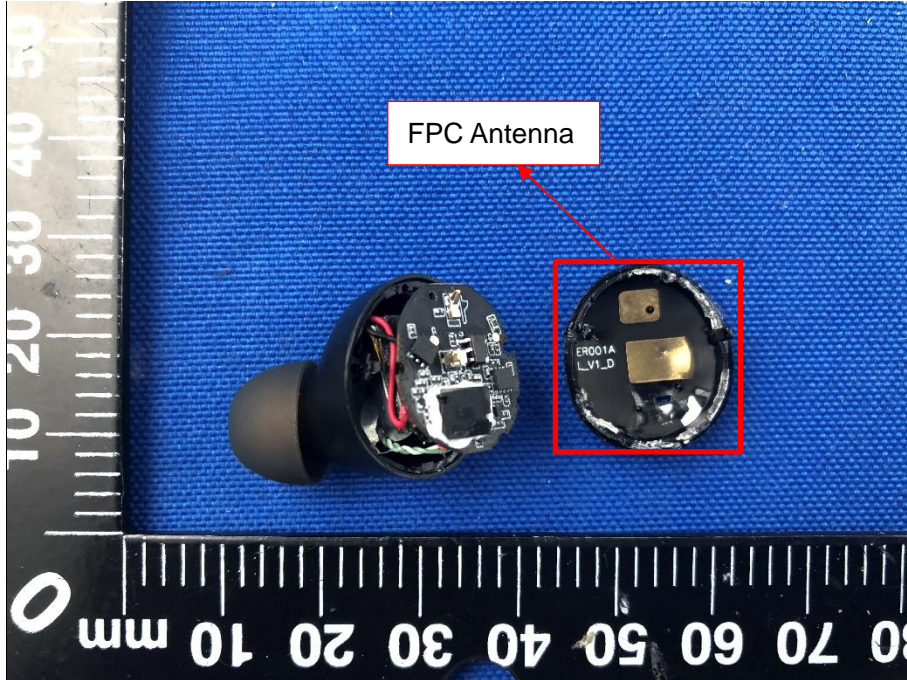

EUT INTERNAL PHOTOS

Battery Model No.: 541111

EUT UNCOVER VIEW

EUT UNCOVER VIEW

MAIN BOARD TOP VIEW

MAIN BOARD REAR VIEW

Battery Photo (FRONT)

Battery Photo (REAR)

Battery Model No.: ZWD541112

EUT UNCOVER VIEW

MAIN BOARD TOP VIEW

MAIN BOARD REAR VIEW

Battery Photo (FRONT)

Battery Photo (REAR)