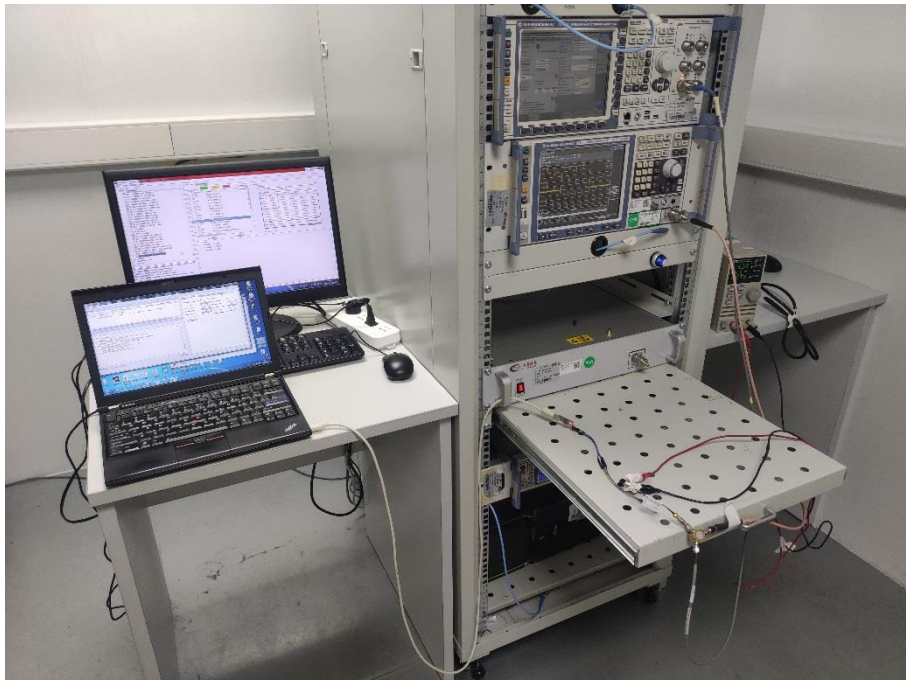

## TEST SETUP PHOTOS

### 1 Radiated Test Photo

Below 30MHz

30MHz-1GHz

Close-up

Above 1GHz

Close-up

## 2 Conducted Test Photo

Conducted Test-BT3.0

Conducted Test-BLE