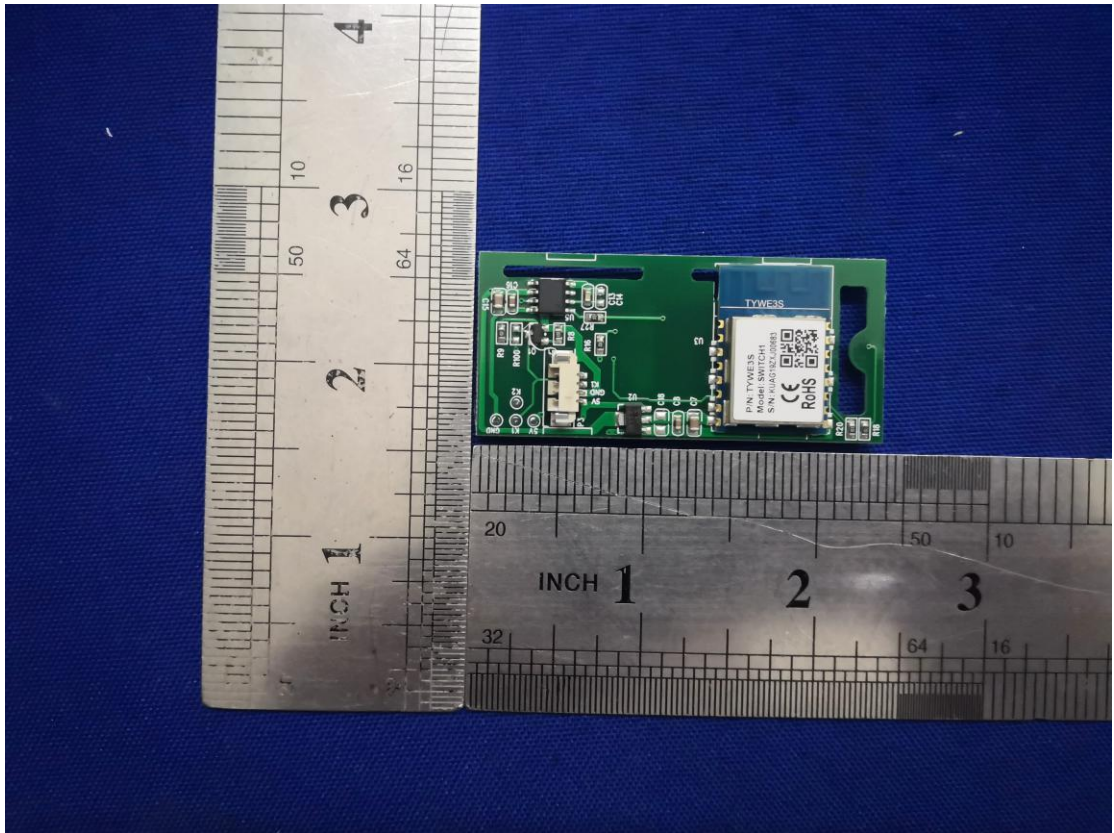

Internal photographs

FCC ID: 2AUY6-DS123

WIFI:PCB Antenna