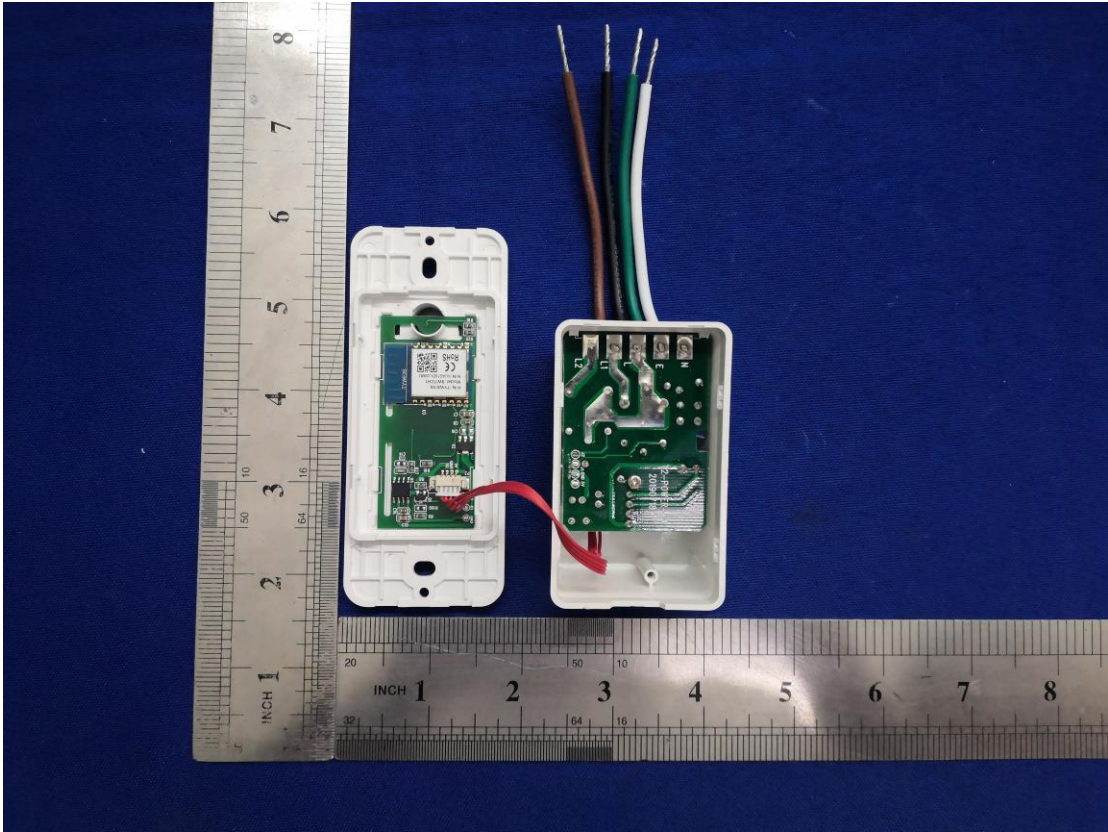

Internal photographs

FCC ID: 2AUY6-DS123

WIFI:PCB Antenna