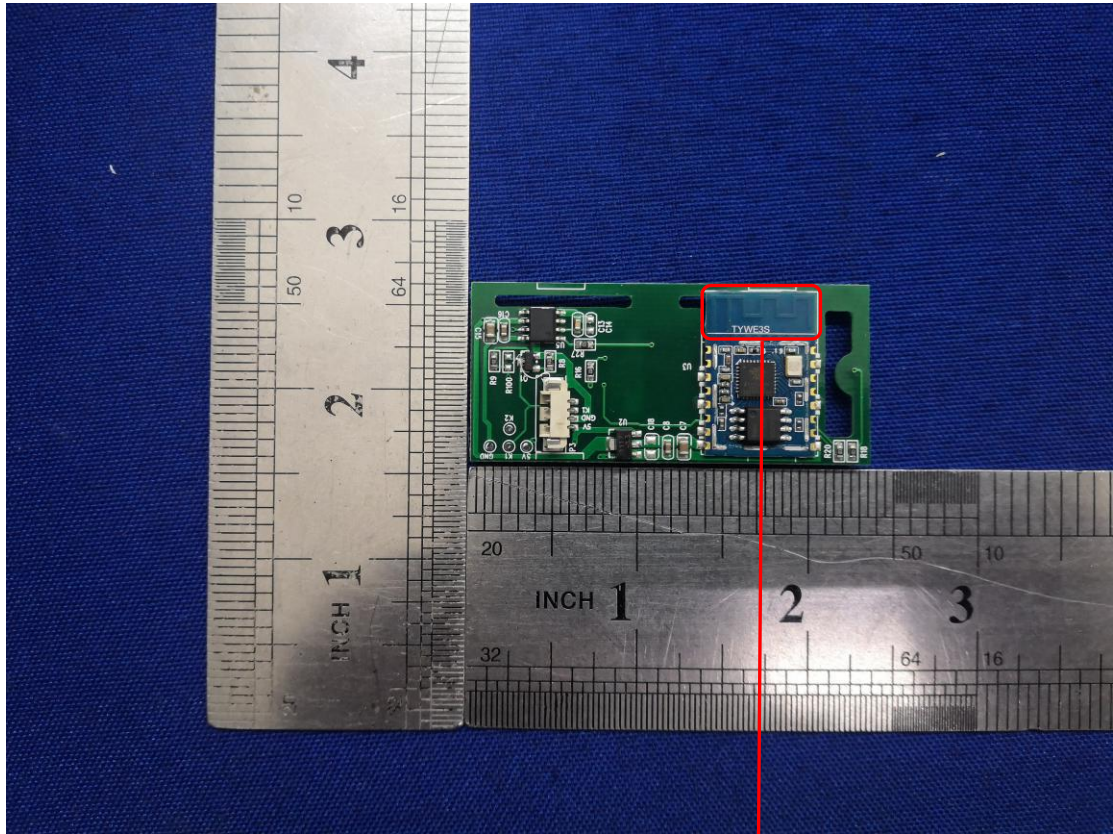

Internal photographs

FCC ID: 2AUY6-DS123

WIFI:PCB Antenna