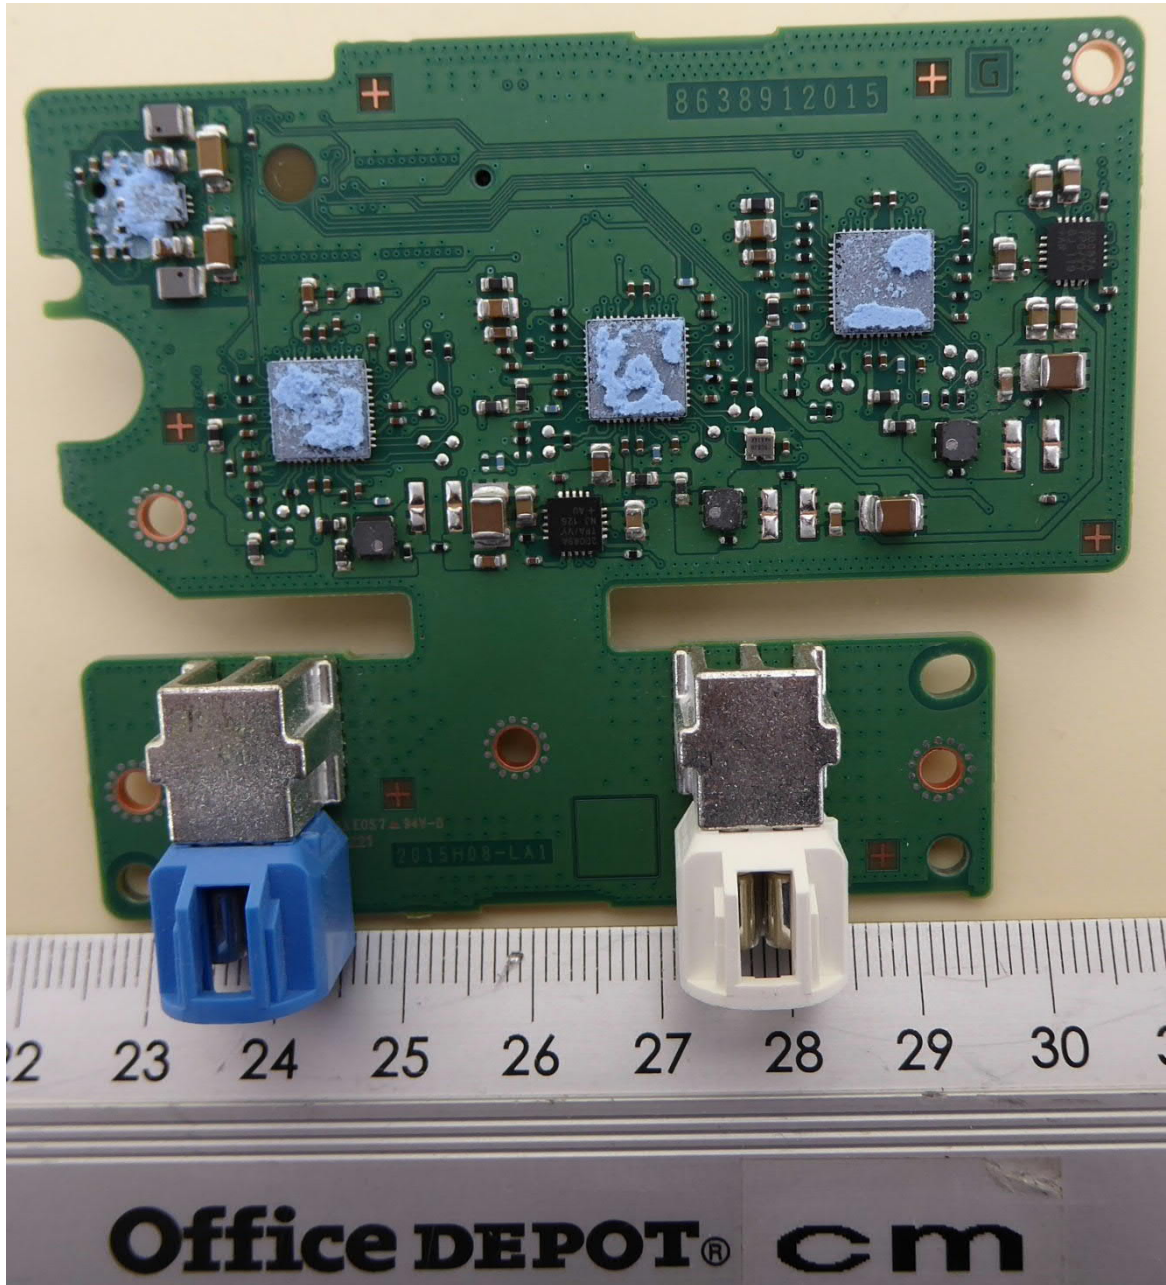

Internal Photos

EUT open 4

Annex C Internal Photos

Main PCB – top view

Annex C

Internal Photos

WLAN module – close-up

Annex C

Internal Photos

Internal WLAN antenna – close-up

Annex C

Internal Photos

WLAN module without shielding*

*Photograph provided by the applicant

Annex C

Internal Photos

R16-A648 module without shielding*

*Photograph provided by the applicant

Annex C Internal Photos

Main PCB – bottom view

Annex C

Internal Photos

PCB 2 – top view

Annex C

Internal Photos

PCB 2 – bottom view