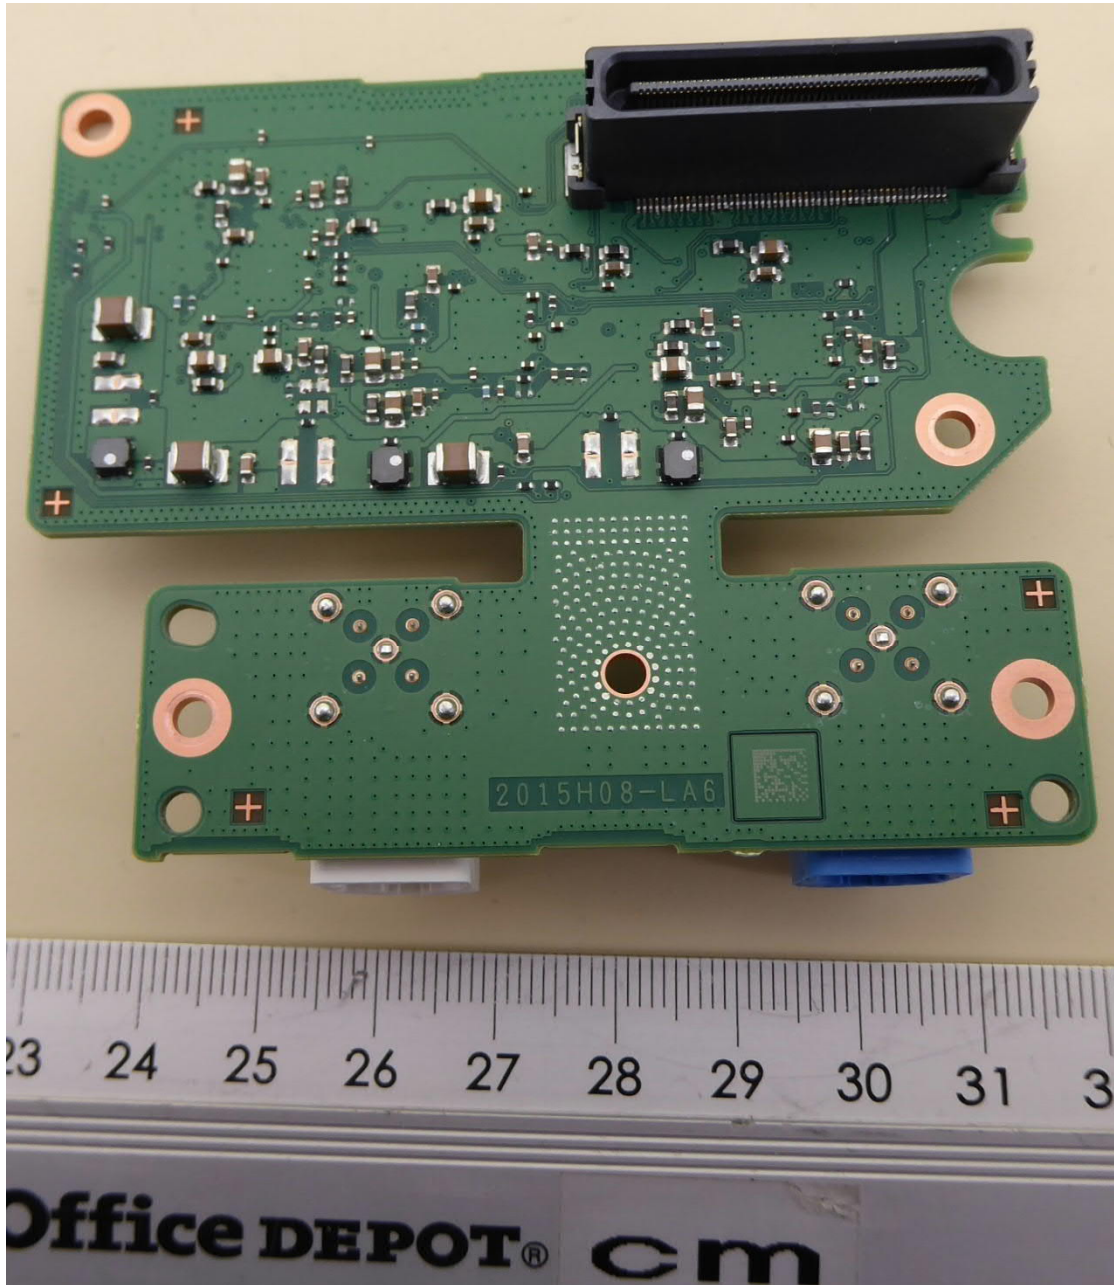

Internal Photos

EUT open 4

Annex C Internal Photos

Main PCB – top view

Annex C

Internal Photos

WLAN module – close-up

Annex C

Internal Photos

Internal WLAN antenna – close-up

Annex C

Internal Photos

WLAN module without shielding*

*Photograph provided by the applicant

Annex C

Internal Photos

R16-A648 module without shielding*

*Photograph provided by the applicant

Annex C Internal Photos

Main PCB – bottom view

Annex C

Internal Photos

PCB 2 – top view

Annex C

Internal Photos

PCB 2 – bottom view