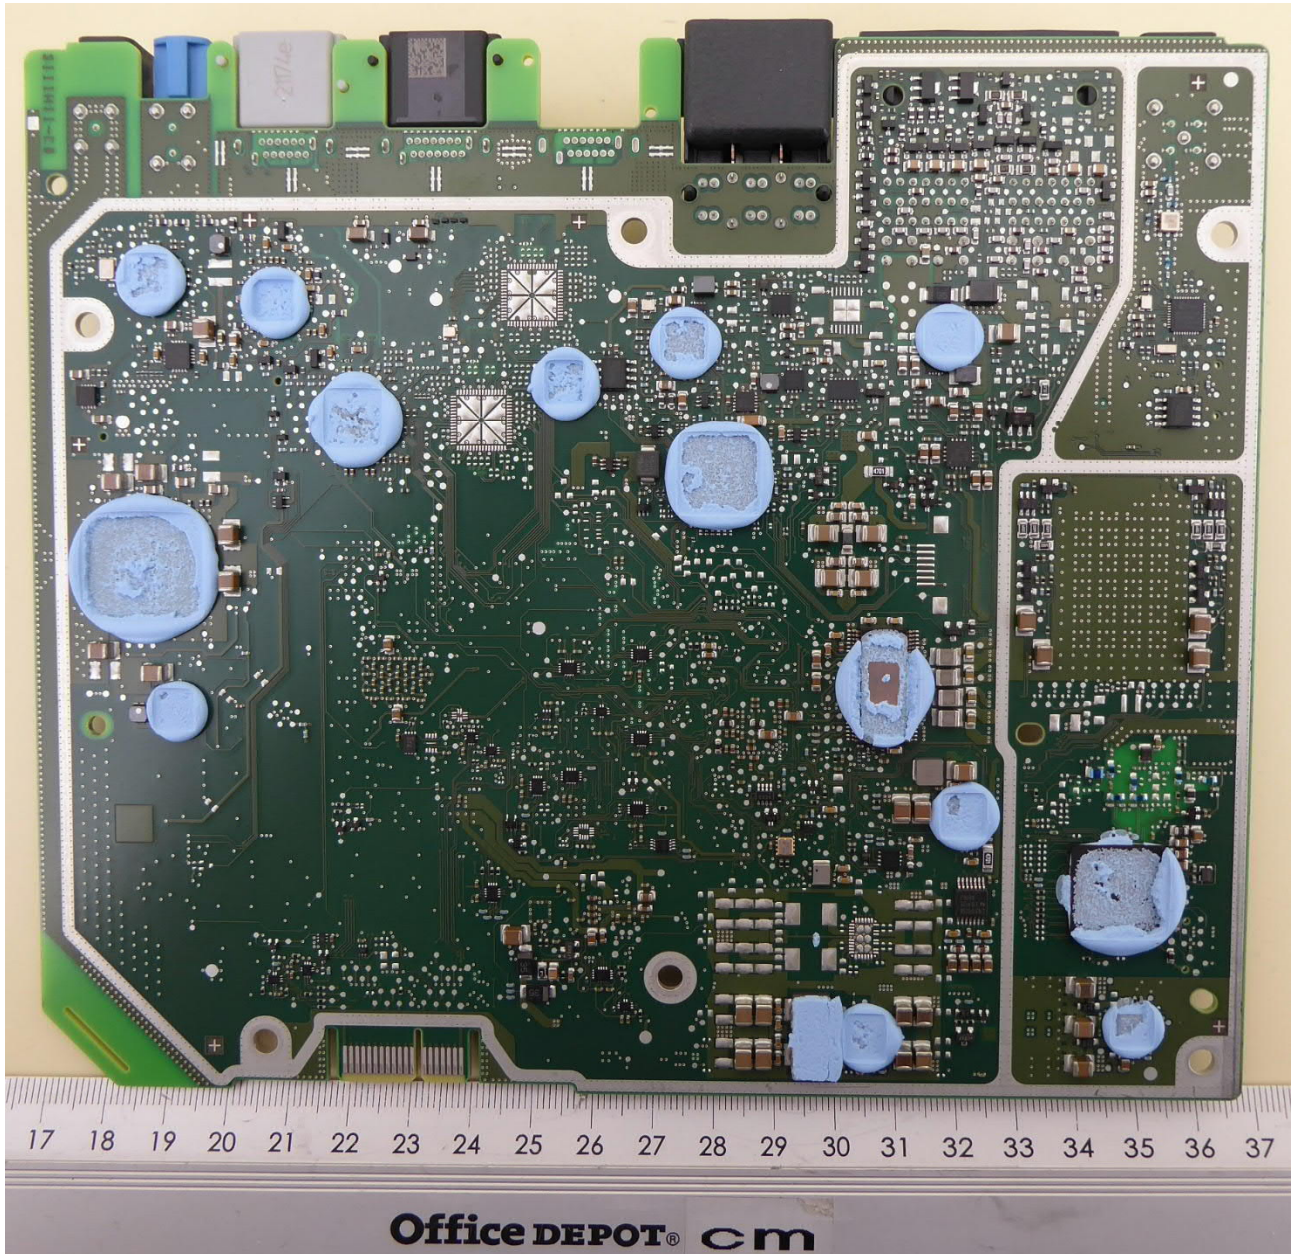

Internal Photos

EUT open 4

Annex C Internal Photos

Main PCB – top view

Annex C

Internal Photos

WLAN module – close-up

Annex C

Internal Photos

Internal WLAN antenna – close-up

Annex C

Internal Photos

WLAN module without shielding*

*Photograph provided by the applicant

Annex C

Internal Photos

R16-A648 module without shielding*

*Photograph provided by the applicant

Annex C Internal Photos

Main PCB – bottom view

Annex C

Internal Photos

PCB 2 – top view

Annex C