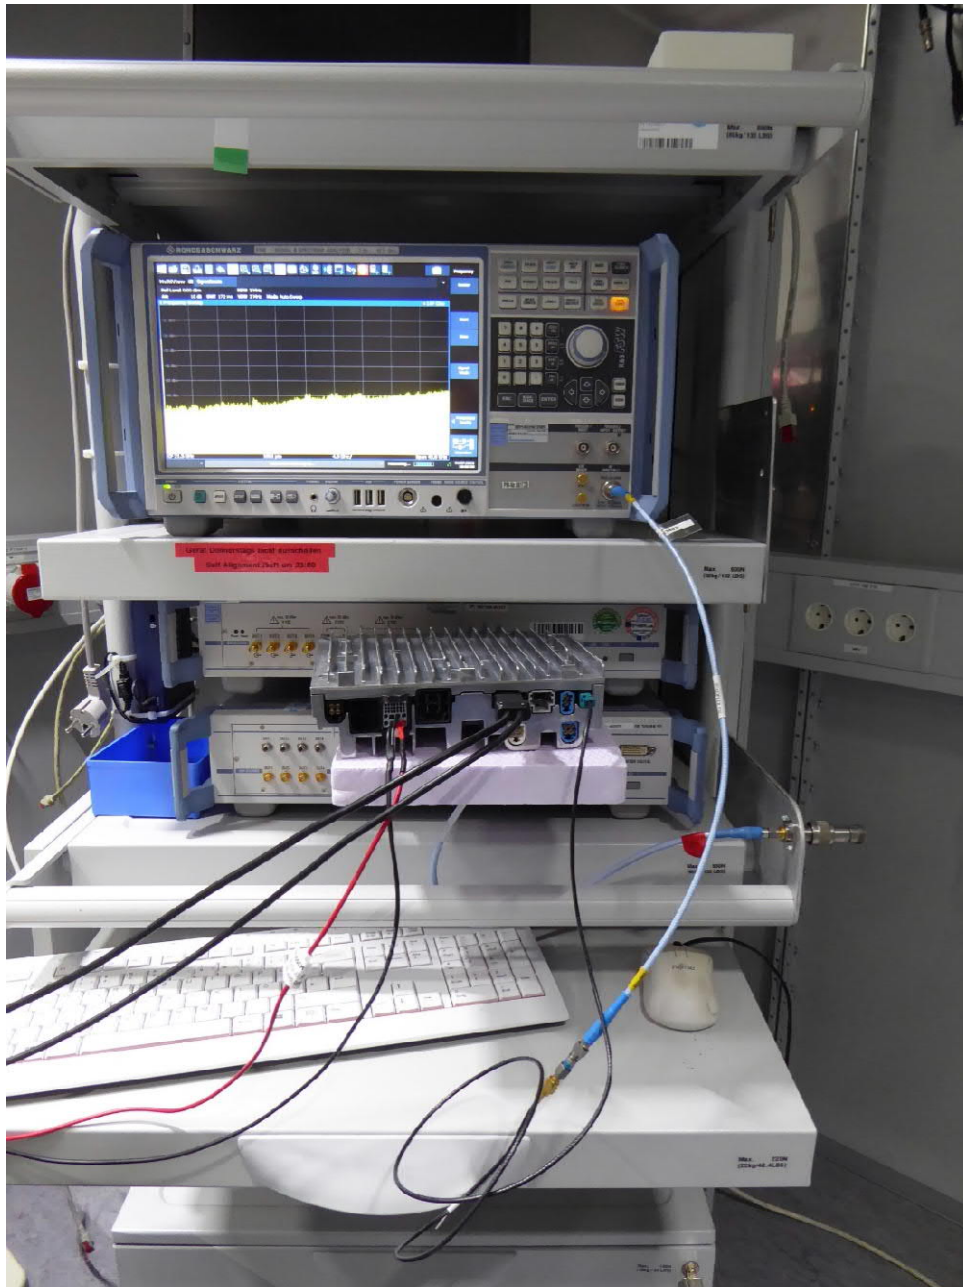

Annex A Test Setup Photos

Test setup antenna port conducted – internal antenna

Annex A

Test Setup Photos

Test setup antenna port conducted – external antenna

Annex A Test Setup Photos

Test setup semi anechoic chamber (9 kHz – 30 MHz)

Annex A Test Setup Photos

Test setup semi anechoic chamber (30 MHz – 1 GHz)

Annex A

Test Setup Photos

Test setup fully anechoic chamber

Annex A Test Setup Photos

Test setup fully anechoic chamber (1 – 12 GHz)

Annex A Test Setup Photos

Test setup fully anechoic chamber (12 - 18 GHz)

Annex A Test Setup Photos

Test setup fully anechoic chamber (18 – 26.5 GHz)

Annex A Test Setup Photos

Test setup fully anechoic chamber (26.5 - 40 GHz)