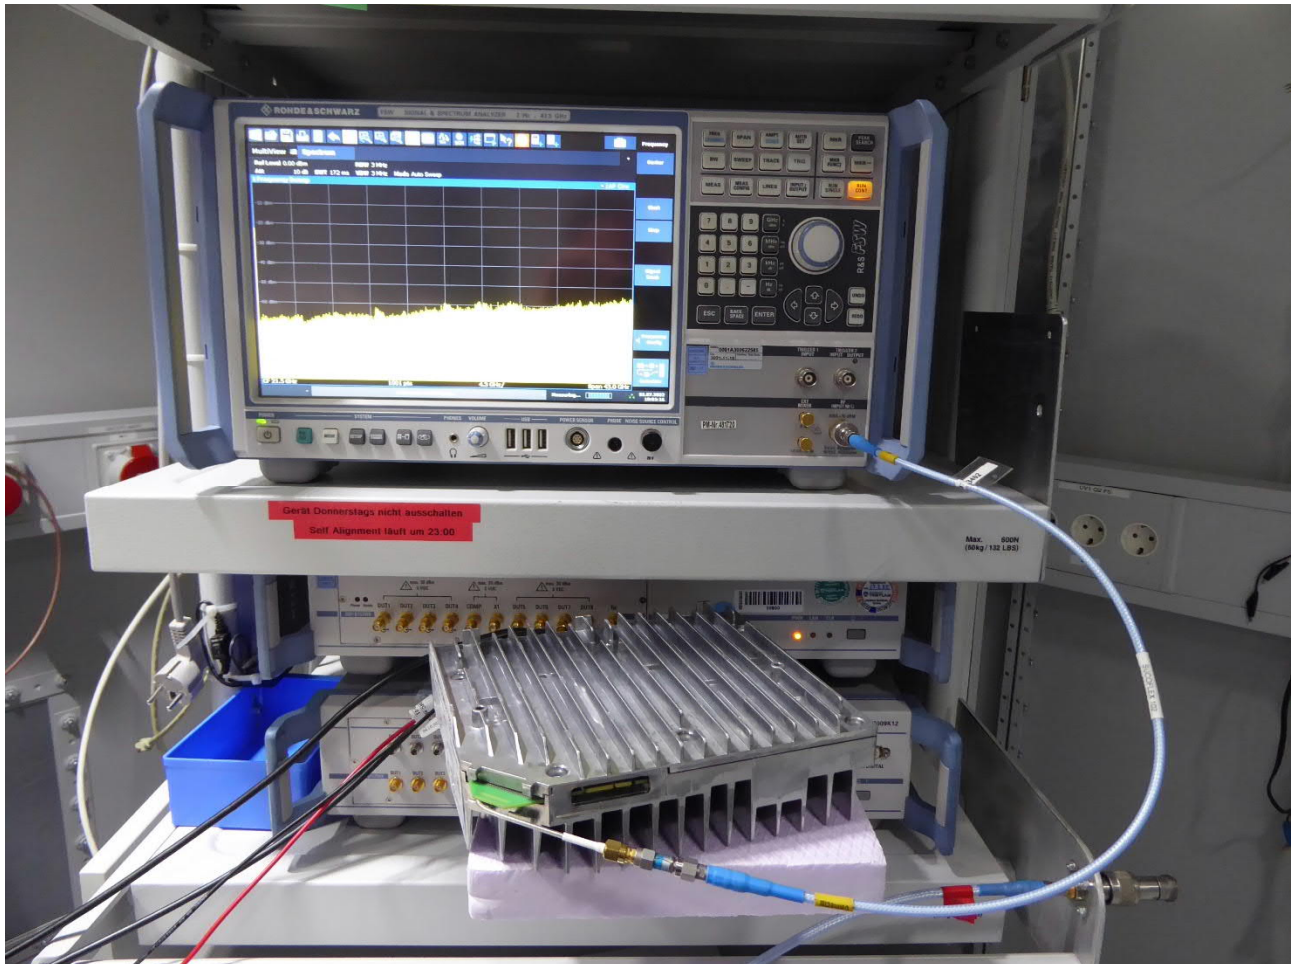

Annex A Test Setup Photos

Test setup antenna port conducted – internal antenna

Annex A

Test Setup Photos

Test setup antenna port conducted – external antenna

Annex A Test Setup Photos

Test setup semi anechoic chamber (9 kHz – 30 MHz)

Annex A Test Setup Photos

Test setup semi anechoic chamber (30 MHz – 1 GHz)

Annex A

Test Setup Photos

Test setup fully anechoic chamber

Annex A Test Setup Photos

Test setup fully anechoic chamber (1 – 12 GHz)

Annex A Test Setup Photos

Test setup fully anechoic chamber (12 - 18 GHz)

Annex A Test Setup Photos

Test setup fully anechoic chamber (18 – 26.5 GHz)

Annex A Test Setup Photos

Test setup fully anechoic chamber (26.5 - 40 GHz)