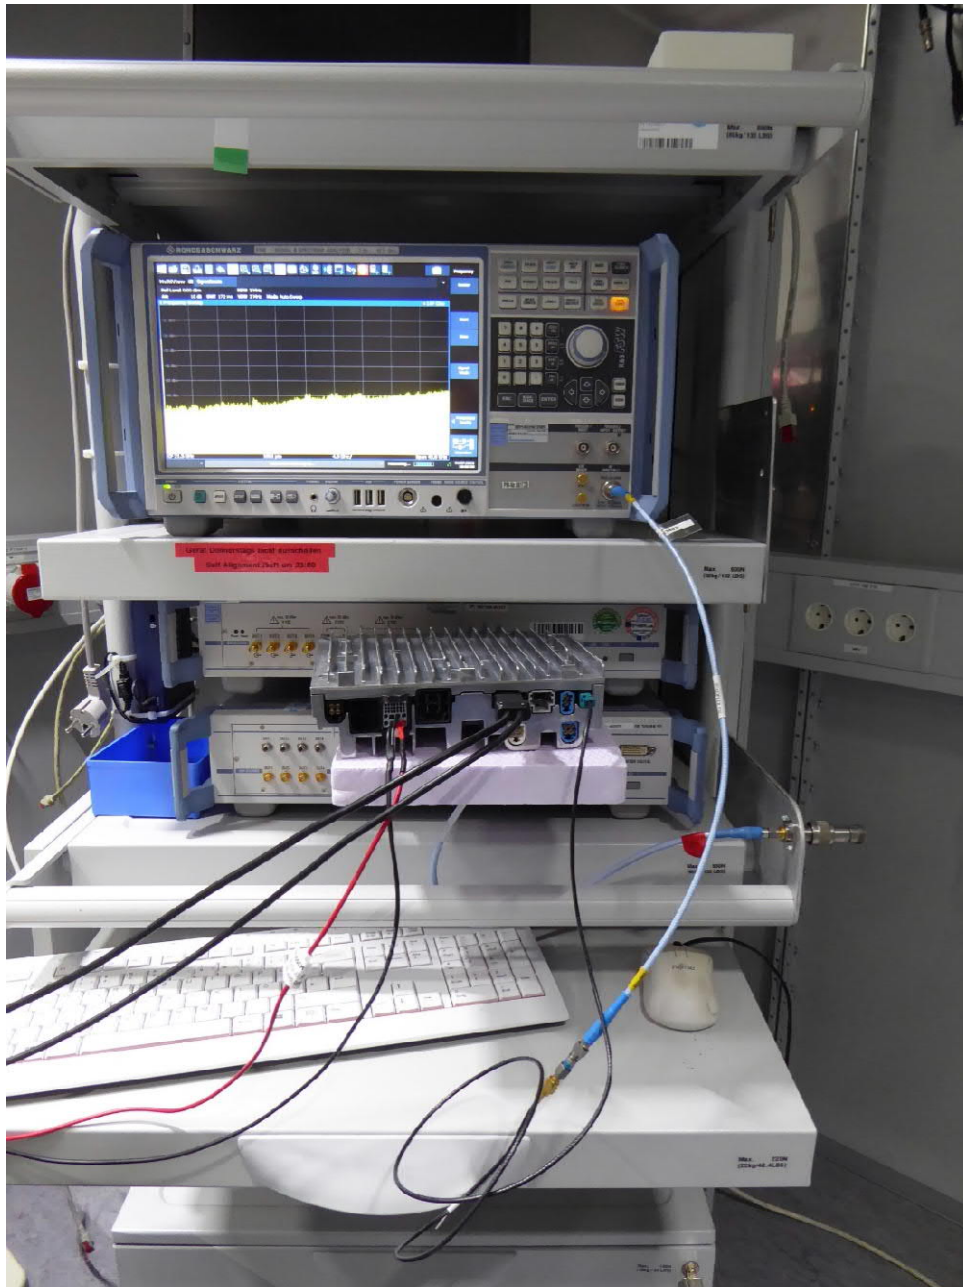

Annex A

Test Setup Photos

Test setup antenna port conducted – internal antenna

Annex A

Test Setup Photos

Test setup antenna port conducted – external antenna

Annex A Test Setup Photos

Test setup semi anechoic chamber (9 kHz – 30 MHz)

Annex A Test Setup Photos

Test setup semi anechoic chamber (30 MHz – 1 GHz)

Annex A

Test Setup Photos

Test setup fully anechoic chamber

Annex A Test Setup Photos

Test setup fully anechoic chamber (1 – 12 GHz)

Annex A Test Setup Photos

Test setup fully anechoic chamber (12 - 18 GHz)

Annex A

Test Setup Photos

Test setup fully anechoic chamber (18 – 26.5 GHz)

Annex A Test Setup Photos

Test setup fully anechoic chamber (26.5 - 40 GHz)