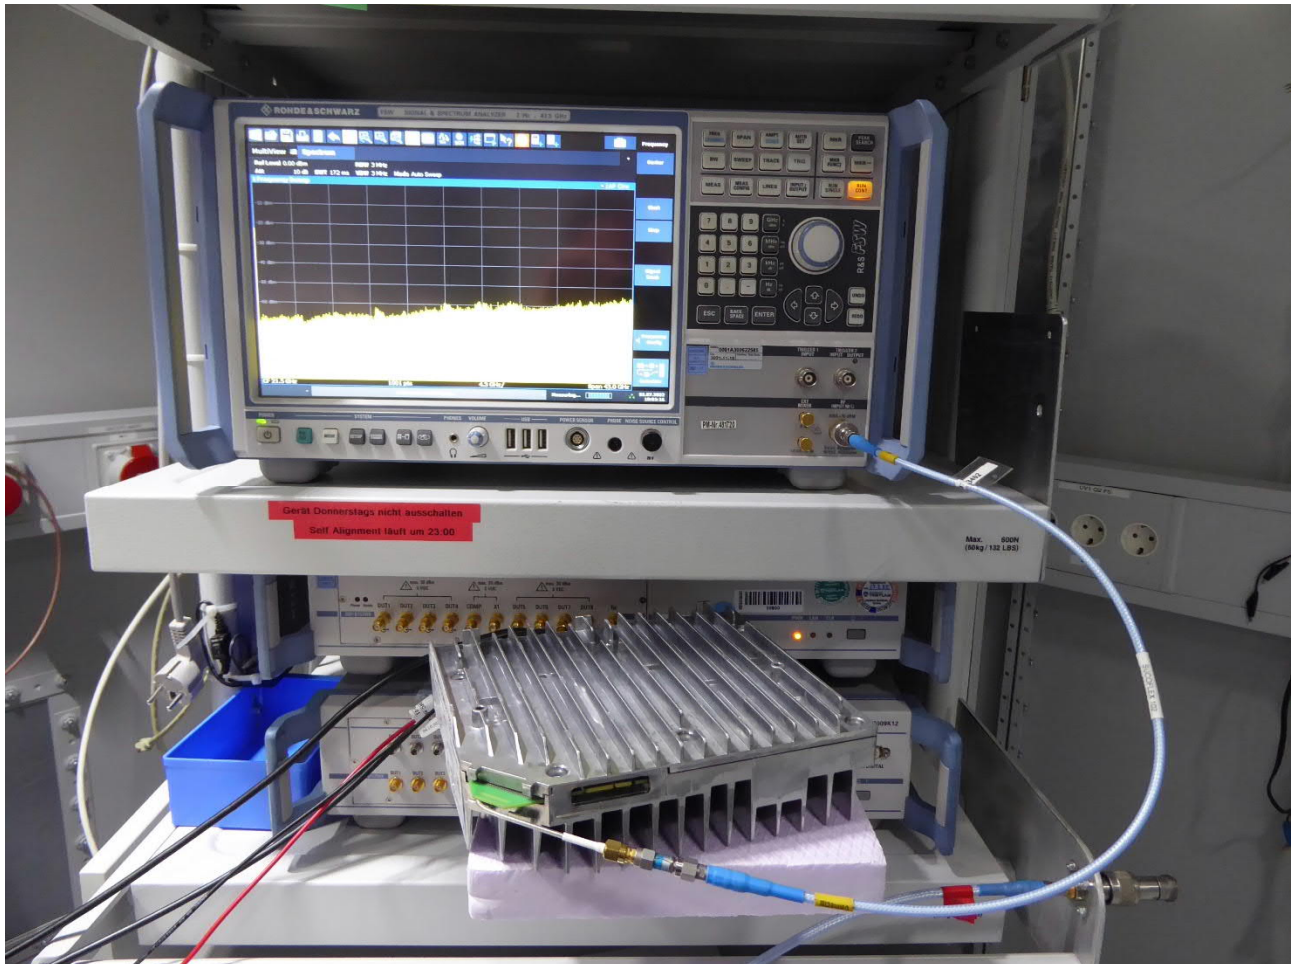

Annex A

Test Setup Photos

Test setup antenna port conducted – internal antenna

Annex A

Test Setup Photos

Test setup antenna port conducted – external antenna

Annex A Test Setup Photos

Test setup semi anechoic chamber (9 kHz – 30 MHz)

Annex A Test Setup Photos

Test setup semi anechoic chamber (30 MHz – 1 GHz)

Annex A

Test Setup Photos

Test setup fully anechoic chamber

Annex A Test Setup Photos

Test setup fully anechoic chamber (1 – 12 GHz)

Annex A Test Setup Photos

Test setup fully anechoic chamber (12 - 18 GHz)

Annex A

Test Setup Photos

Test setup fully anechoic chamber (18 – 26.5 GHz)

Annex A Test Setup Photos

Test setup fully anechoic chamber (26.5 - 40 GHz)