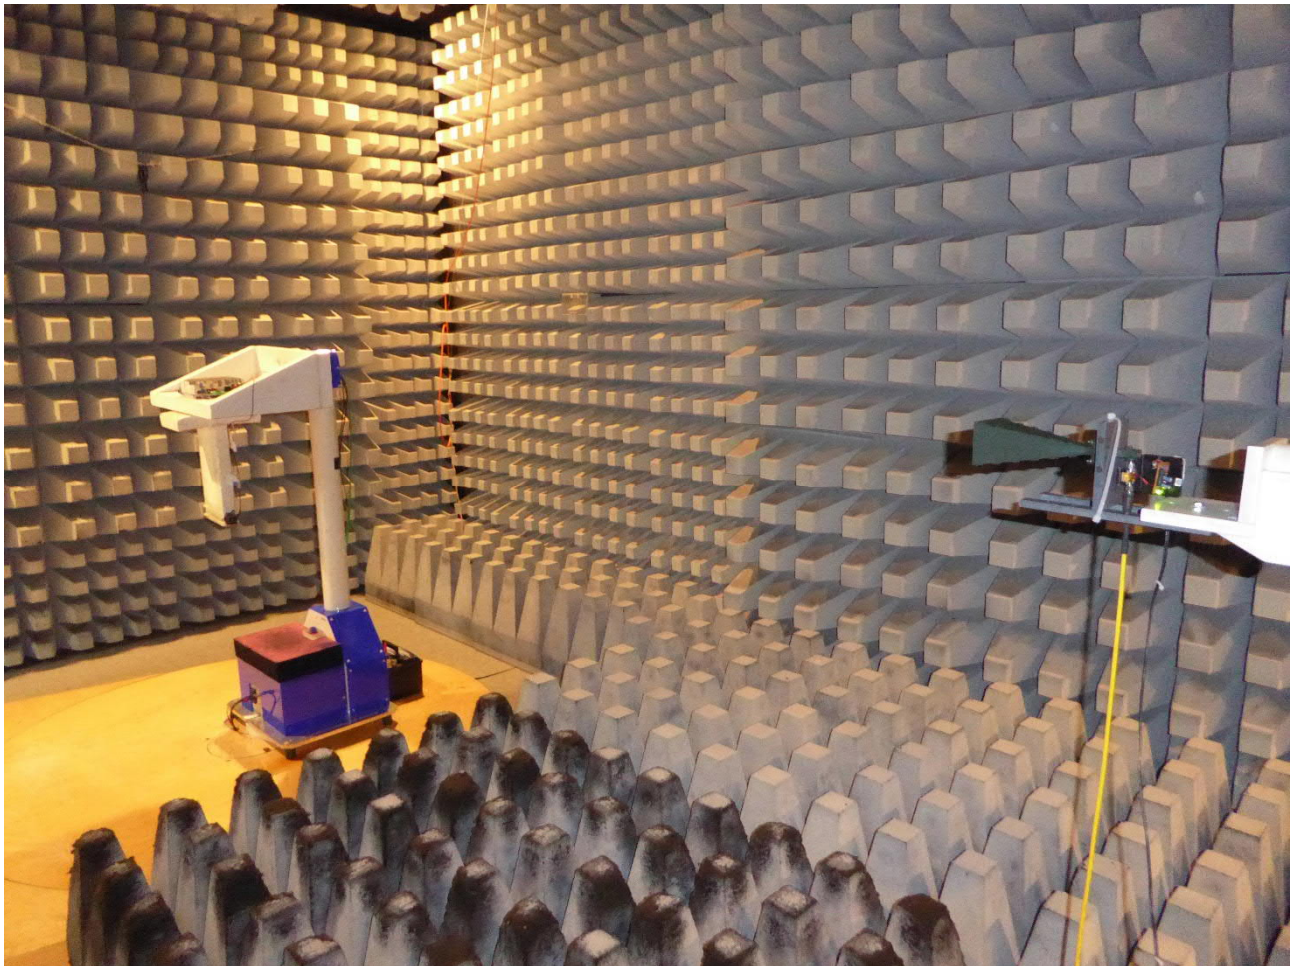

Annex A Test Setup Photos

Test setup semi anechoic chamber (9 kHz – 30 MHz) – EUT Pos 3

Annex A

Test Setup Photos

Test setup semi anechoic chamber (30 MHz – 1 GHz) – EUT Pos 1

Annex A Test Setup Photos

Test setup fully anechoic chamber

Annex A Test Setup Photos

Test setup fully anechoic chamber (1 – 12 GHz)

Annex A

Test Setup Photos

Test setup fully anechoic chamber (12 - 18 GHz)

Annex A

Test Setup Photos

Test setup fully anechoic chamber (18 – 26.5 GHz)

Annex A Test Setup Photos

Test setup fully anechoic chamber (26.5 – 40 GHz)