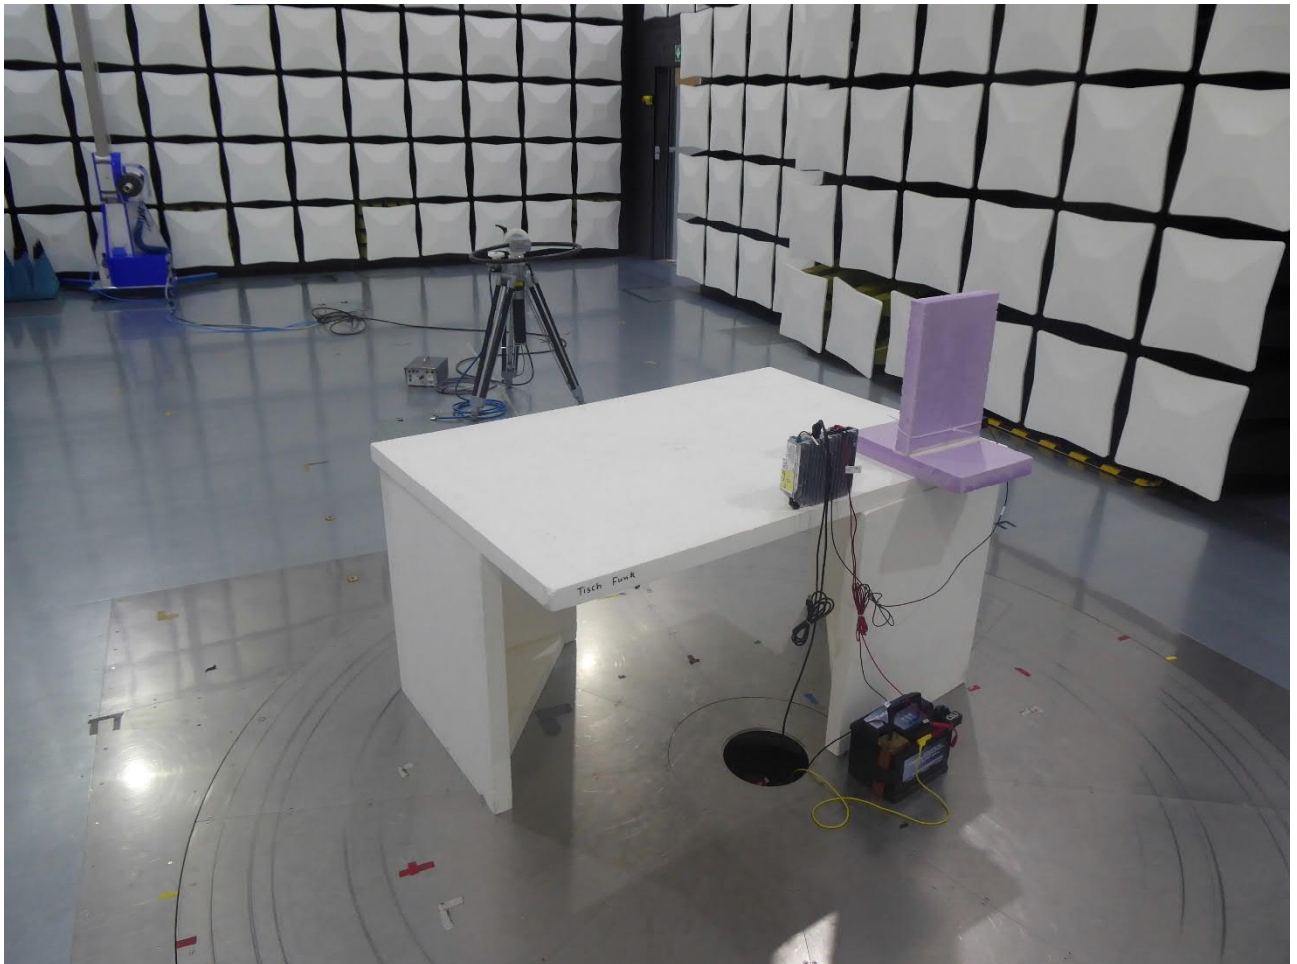

Annex A Test Setup Photos

Test setup semi anechoic chamber (9 kHz – 30 MHz) – EUT Pos 3

Annex A

Test Setup Photos

Test setup semi anechoic chamber (30 MHz – 1 GHz) – EUT Pos 1

Annex A Test Setup Photos

Test setup fully anechoic chamber

Annex A Test Setup Photos

Test setup fully anechoic chamber (1 – 12 GHz)

Annex A

Test Setup Photos

Test setup fully anechoic chamber (12 - 18 GHz)

Annex A

Test Setup Photos

Test setup fully anechoic chamber (18 – 26.5 GHz)

Annex A Test Setup Photos

Test setup fully anechoic chamber (26.5 – 40 GHz)