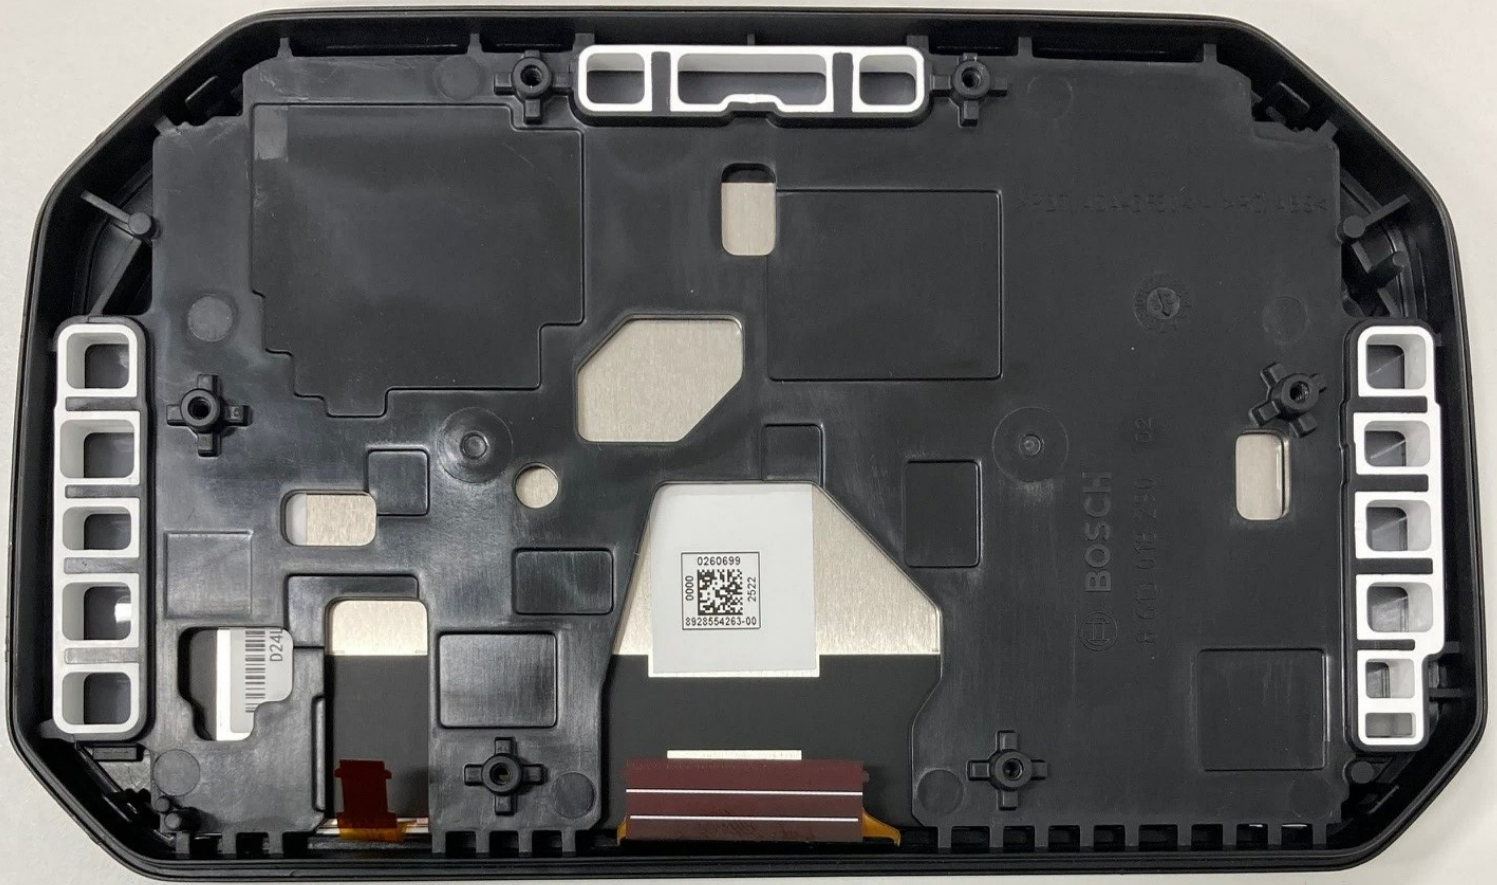

ALPS
UGKZ7A2001A
MADE IN JAPAN

00-966108-19
0227
02E07A
0006

ALPS
LSXZE-304A
MADE IN JAPAN

1PS55911
01P 42 11
11 171 G2
C08S 64

ALPS
UGK27A2001A
MADE IN JAPAN

ALPS
UGK27A2001A
MADE IN JAPAN

86130109257
DO 5MM LPS 1P8
4409 500

2FK17
D9PTJ
2FK17
D9PTJ

TP565201
01P 42 L1
0 01 62
C083 84

4409 500

ALPS
UGXZE-304A
23A
MADE IN JAPAN

6530915518
6515H03-LA10

X

E6

6538915515
6515H03-LA10