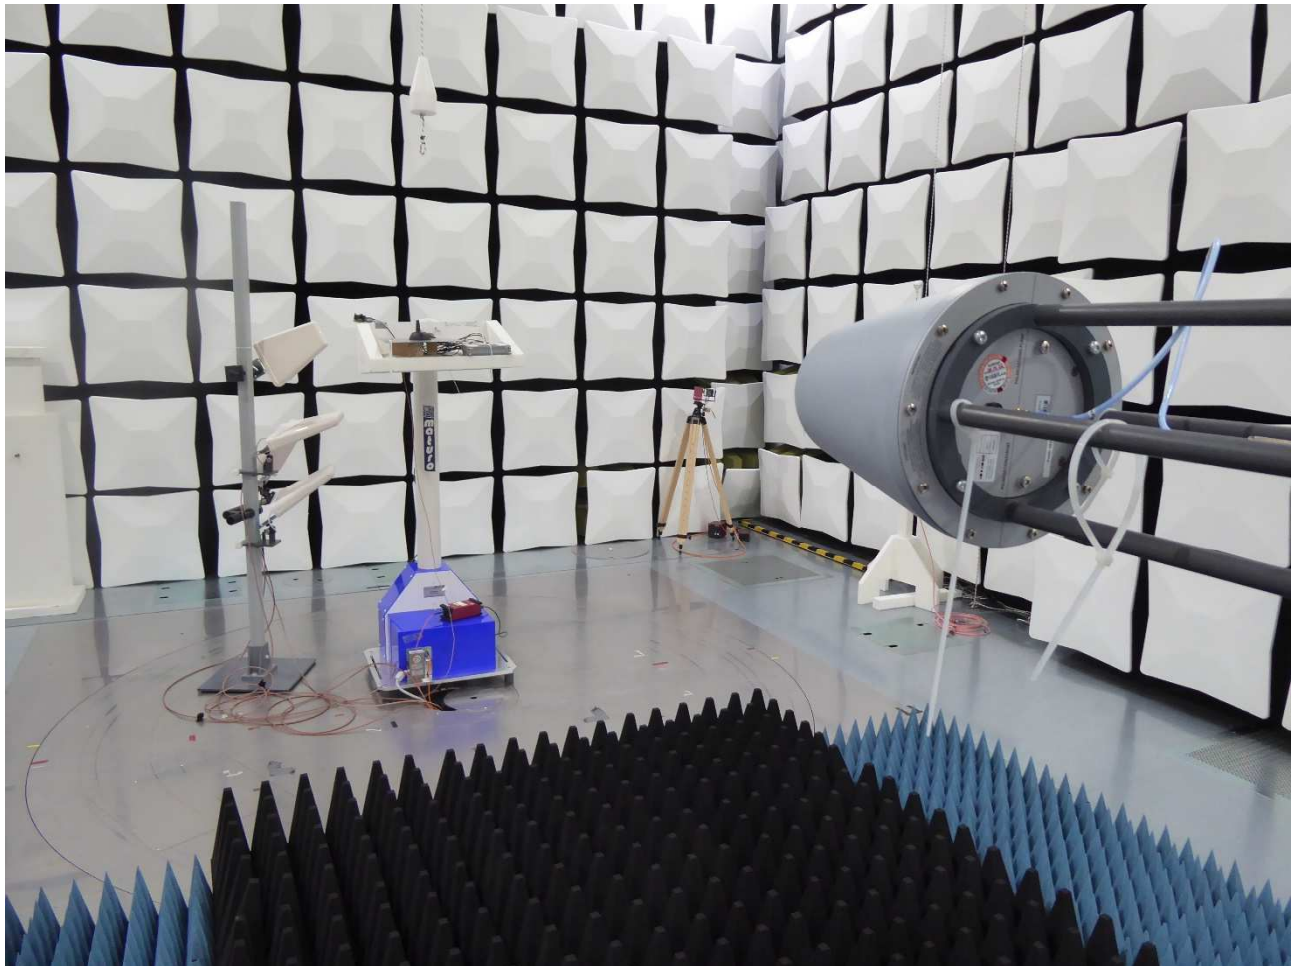

Annex A

Test Setup Photos

EUT Setup (Emissions < 1 GHz)

Annex A

Test Setup Photos

EUT Setup (Emissions > 1 GHz)

Annex A

Test Setup Photos

Test setup semi anechoic chamber (30 MHz – 1 GHz)

Annex A Test Setup Photos

Test setup fully anechoic chamber (1 - 18 GHz)