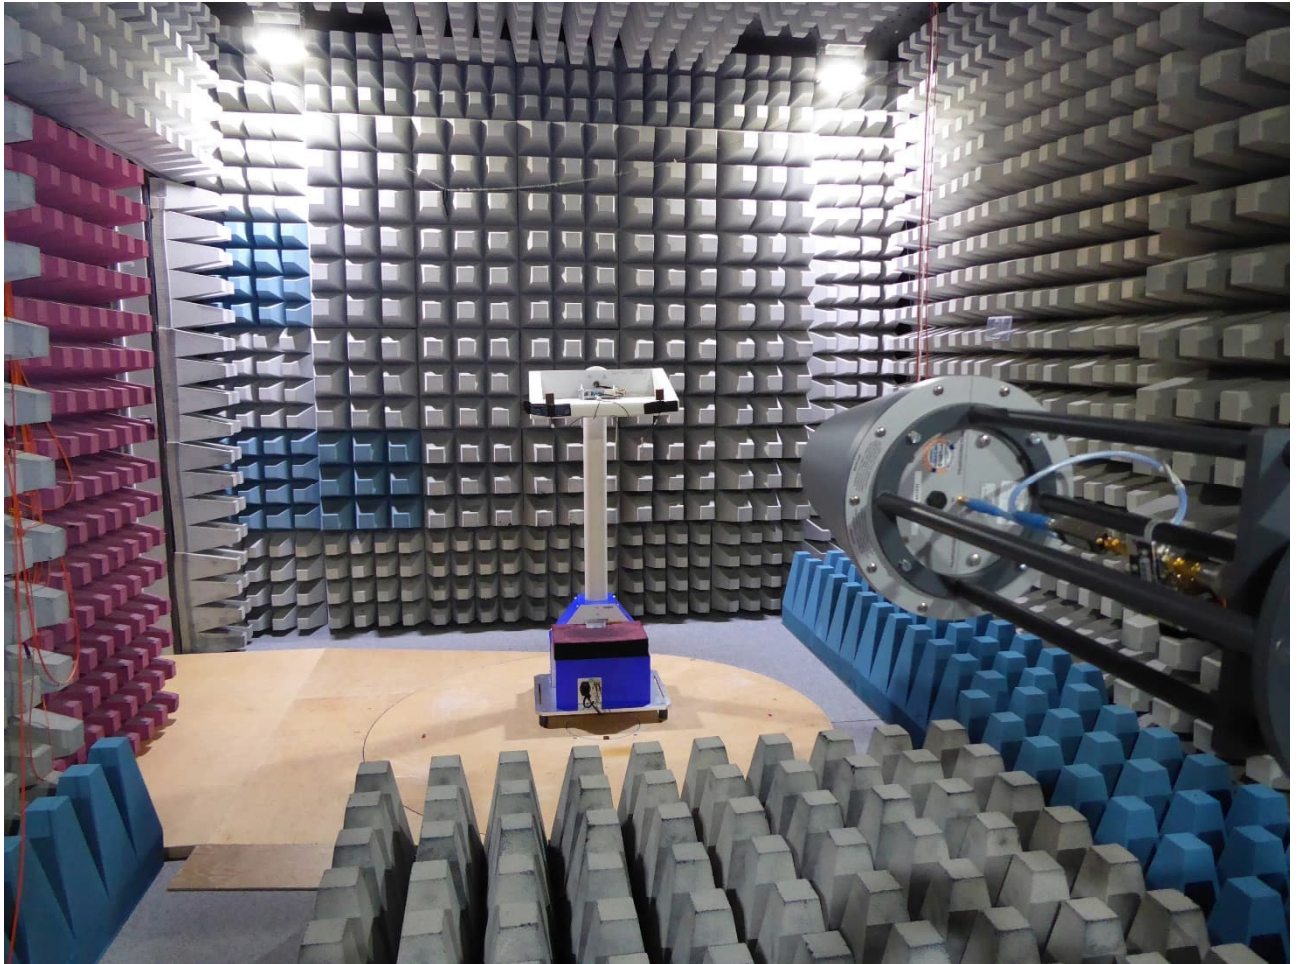

Annex A

Test Setup Photos

Test setup antenna port conducted – connector BT/WiFi 2

Annex A

Test Setup Photos

EUT Pos 1 (Emissions < 1 GHz)

Annex A Test Setup Photos

EUT Pos 2 (Emissions < 1 GHz)

Annex A Test Setup Photos

Test setup semi anechoic chamber (9 kHz – 30 MHz) – Meas Ant pos. 3

Annex A Test Setup Photos

Test setup semi anechoic chamber (30 MHz – 1 GHz)

Annex A

Test Setup Photos

Test setup fully anechoic chamber (1 - 12 GHz)

Annex A

Test Setup Photos

Test setup fully anechoic chamber (1 - 12 GHz)

Annex A Test Setup Photos

Test setup semi anechoic chamber

Annex A Test Setup Photos

Test setup semi anechoic chamber (12 – 18 GHz)

Annex A Test Setup Photos

Test setup semi anechoic chamber (18 – 26.5 GHz)