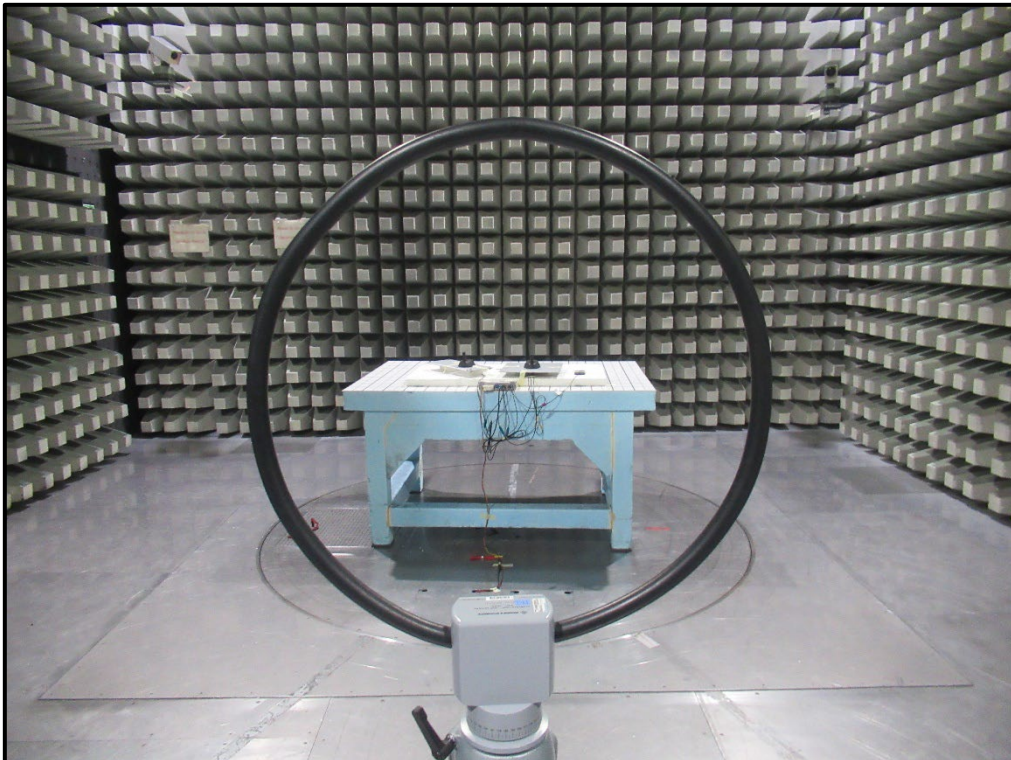

**Test Setup Photographs for the Model No. / PMN: CTP3NA**

**1. Radiated Test Setup**

**Photo 1 Radiated Test Setup from 9 kHz to 30 MHz**

**Photo 2 Radiated Test Setup from 9 kHz to 30 MHz**

**Photo 3 Radiated Test Setup from 30 MHz to 1 GHz**

**Photo 4 Radiated Test Setup from 30 MHz to 1 GHz**

**Photo 5 Radiated Test Setup from 1 GHz to 18 GHz**

**Photo 6 Radiated Test Setup from 1 GHz to 18 GHz**

**Photo 7 Radiated Test Setup from 18 GHz to 40 GHz**

**Photo 8 Radiated Test Setup from 18 GHz to 40 GHz**