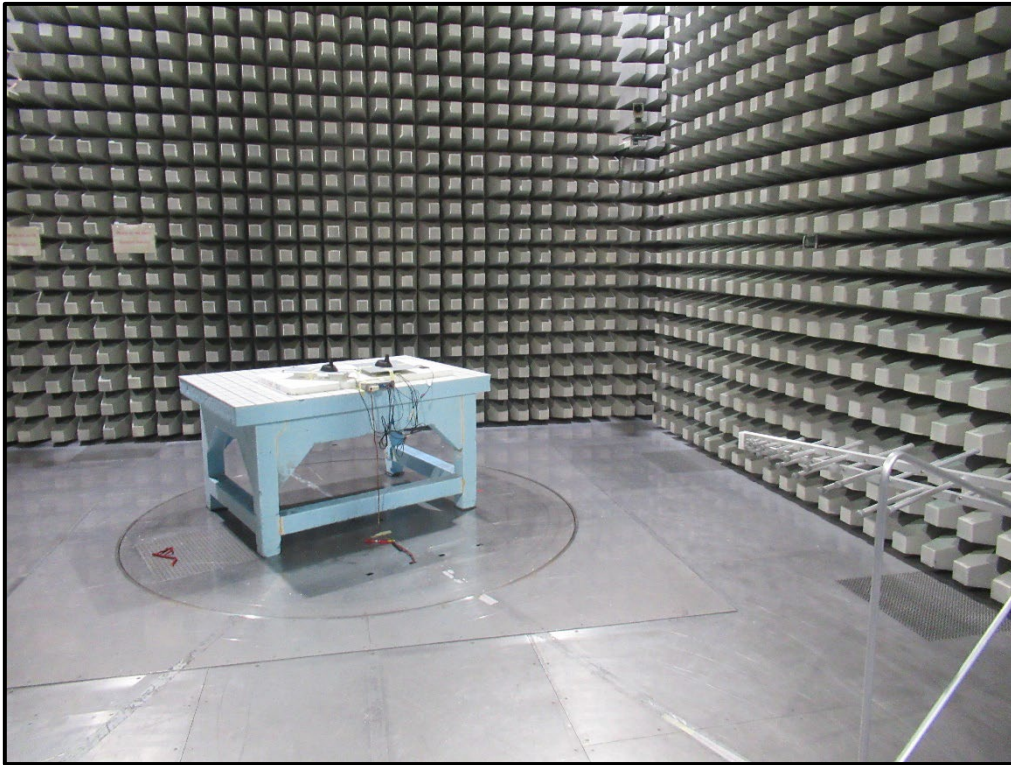

**Test Setup Photographs for the Model No. / PMN: CTP3NA**

**1. Radiated Test Setup**

**Photo 1 Radiated Test Setup from 9 kHz to 30 MHz**

**Photo 2 Radiated Test Setup from 9 kHz to 30 MHz**

**Photo 3 Radiated Test Setup from 30 MHz to 1 GHz**

**Photo 4 Radiated Test Setup from 30 MHz to 1 GHz**

**Photo 5 Radiated Test Setup from 1 GHz to 18 GHz**

**Photo 6 Radiated Test Setup from 1 GHz to 18 GHz**

**Photo 7 Radiated Test Setup from 18 GHz to 40 GHz**

**Photo 8 Radiated Test Setup from 18 GHz to 40 GHz**