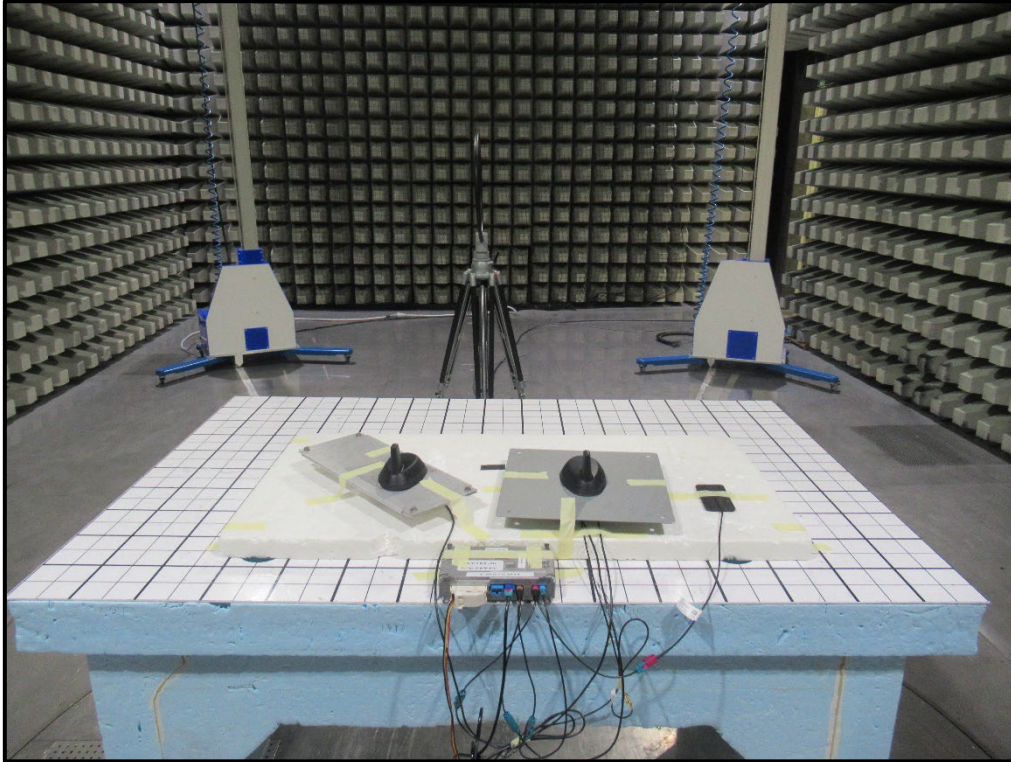

**Test Setup Photographs for the Model No. / PMN: CTP3NA**

**1. Radiated Test Setup**

**Photo 1 Radiated Test Setup from 9 kHz to 30 MHz**

**Photo 2 Radiated Test Setup from 9 kHz to 30 MHz**

**Photo 3 Radiated Test Setup from 30 MHz to 1 GHz**

**Photo 4 Radiated Test Setup from 30 MHz to 1 GHz**

**Photo 5 Radiated Test Setup from 1 GHz to 18 GHz**

**Photo 6 Radiated Test Setup from 1 GHz to 18 GHz**

**Photo 7 Radiated Test Setup from 18 GHz to 40 GHz**

**Photo 8 Radiated Test Setup from 18 GHz to 40 GHz**