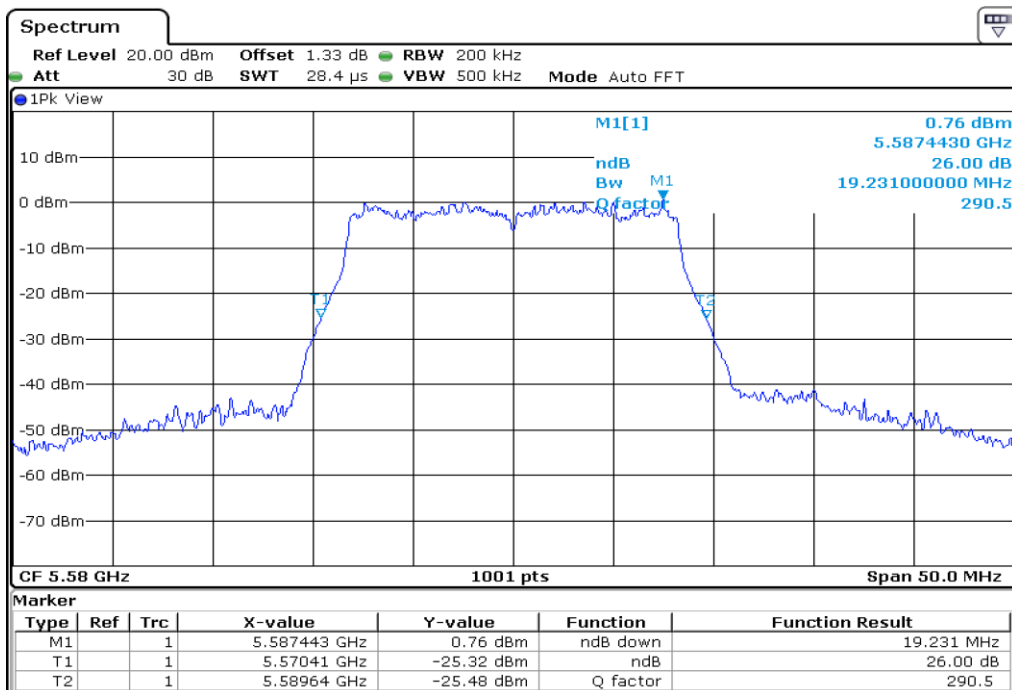

7 **26 dB Bandwidth**

8 **26 dB Bandwidth**

9	26 dB Bandwidth
---	-----------------

Test Band				WLAN_UNII2C			
Antenna				Ant 0			
Test Parameters for Channel Bandwidths							
Test Item	No.	Mode	Channel	Bandwidth	RU Tone	RB index	Verdict
26 dB Bandwidth	1	802.11 a	100	20 MHz	-	-	Pass
	2	802.11 a	116	20 MHz	-	-	Pass
	3	802.11 a	140	20 MHz	-	-	Pass
	4	802.11 n20	100	20 MHz	-	-	Pass
	5	802.11 n20	116	20 MHz	-	-	Pass
	6	802.11 n20	140	20 MHz	-	-	Pass
	7	802.11 n40	102	40 MHz	-	-	Pass
	8	802.11 n40	110	40 MHz	-	-	Pass
	9	802.11 n40	134	40 MHz	-	-	Pass
	10	802.11 ac80	106	80 MHz	-	-	Pass

1 26 dB Bandwidth

2 26 dB Bandwidth

3	26 dB Bandwidth
---	-----------------

4 **26 dB Bandwidth**

5 **26 dB Bandwidth**

6	26 dB Bandwidth
---	-----------------

7 26 dB Bandwidth

8 26 dB Bandwidth

9	26 dB Bandwidth
---	-----------------

10	26 dB Bandwidth
----	-----------------

Test Band				WLAN_UNII2C			
Antenna				Ant 1			
Test Parameters for Channel Bandwidths							
Test Item	No.	Mode	Channel	Bandwidth	RU Tone	RB index	Verdict
26 dB Bandwidth	1	802.11 a	100	20 MHz	-	-	Pass
	2	802.11 a	116	20 MHz	-	-	Pass
	3	802.11 a	140	20 MHz	-	-	Pass
	4	802.11 n20	100	20 MHz	-	-	Pass
	5	802.11 n20	116	20 MHz	-	-	Pass
	6	802.11 n20	140	20 MHz	-	-	Pass
	7	802.11 n40	102	40 MHz	-	-	Pass
	8	802.11 n40	110	40 MHz	-	-	Pass
	9	802.11 n40	134	40 MHz	-	-	Pass
	10	802.11 ac80	106	80 MHz	-	-	Pass