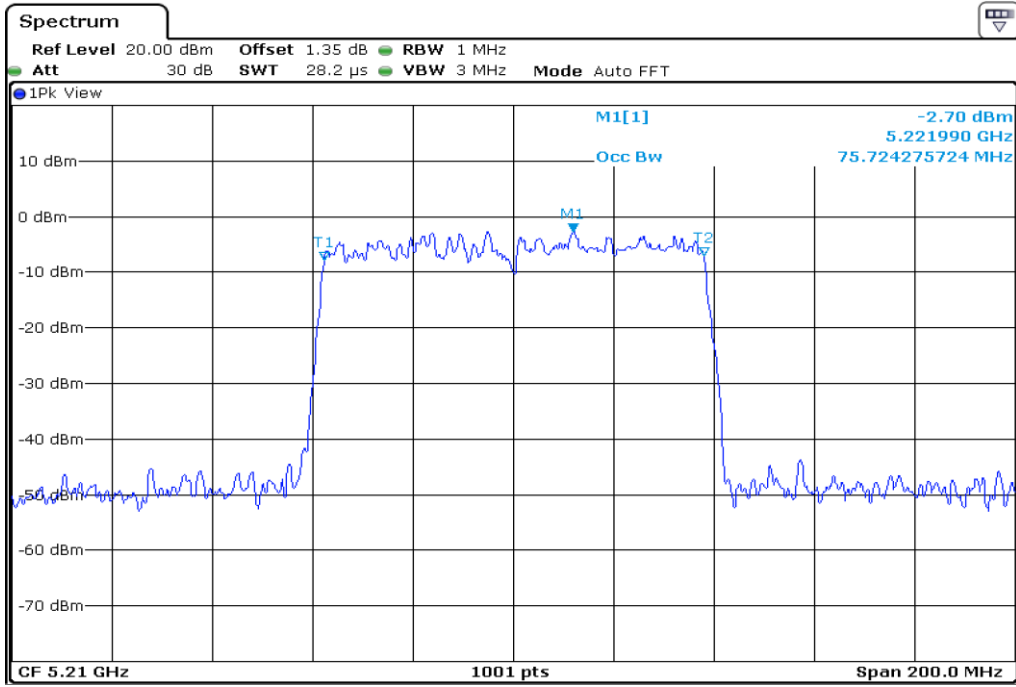

1 **Starddle 26 dB Bandwitdh**

2 **Starddle 26 dB Bandwitdh**

3 **Starddle 26 dB Bandwitdh**

4 **Starddle 26 dB Bandwitdh**

Test Band				WLAN_UNII1			
Antenna				Ant 0			
Test Parameters for Channel Bandwidths							
Test Item	No.	Mode	Channel	Bandwidth	RU Tone	RB index	Verdict
99% Occupied Bandwidth	1	802.11 a	36	20 MHz	-	-	Pass
	2	802.11 a	44	20 MHz	-	-	Pass
	3	802.11 a	48	20 MHz	-	-	Pass
	4	802.11 n20	36	20 MHz	-	-	Pass
	5	802.11 n20	44	20 MHz	-	-	Pass
	6	802.11 n20	48	20 MHz	-	-	Pass
	7	802.11 n40	38	40 MHz	-	-	Pass
	8	802.11 n40	46	40 MHz	-	-	Pass
	9	802.11 ac80	42	80 MHz	-	-	Pass

1	99% Occupied Bandwidth
---	------------------------

2	99% Occupied Bandwidth
---	------------------------

3	99% Occupied Bandwidth
---	------------------------

4 99% Occupied Bandwidth

5 99% Occupied Bandwidth

6	99% Occupied Bandwidth
---	------------------------

7	99% Occupied Bandwidth
---	------------------------

8	99% Occupied Bandwidth
---	------------------------

9	99% Occupied Bandwidth
---	------------------------