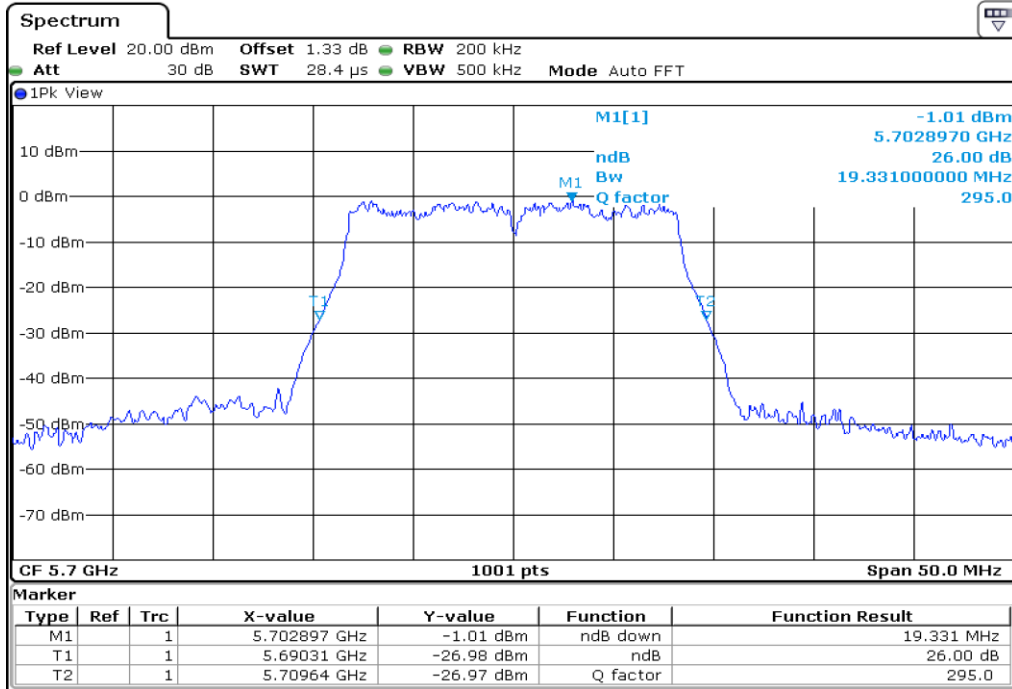

7 **26 dB Bandwidth**

8 **26 dB Bandwidth**

9	26 dB Bandwidth
---	-----------------

Test Band				WLAN_UNII2C			
Antenna				Ant 0			
Test Parameters for Channel Bandwidths							
Test Item	No.	Mode	Channel	Bandwidth	RU Tone	RB index	Verdict
26 dB Bandwidth	1	802.11 a	100	20 MHz	-	-	Pass
	2	802.11 a	116	20 MHz	-	-	Pass
	3	802.11 a	140	20 MHz	-	-	Pass
	4	802.11 n20	100	20 MHz	-	-	Pass
	5	802.11 n20	116	20 MHz	-	-	Pass
	6	802.11 n20	140	20 MHz	-	-	Pass
	7	802.11 n40	102	40 MHz	-	-	Pass
	8	802.11 n40	110	40 MHz	-	-	Pass
	9	802.11 n40	134	40 MHz	-	-	Pass
	10	802.11 ac80	106	80 MHz	-	-	Pass

1 26 dB Bandwidth

2 26 dB Bandwidth

3	26 dB Bandwidth
---	-----------------

4 **26 dB Bandwidth**

5 **26 dB Bandwidth**

6	26 dB Bandwidth
---	-----------------

7 26 dB Bandwidth

8 26 dB Bandwidth

9	26 dB Bandwidth
---	-----------------

10	26 dB Bandwidth
----	-----------------

Test Band				WLAN_UNII2C			
Antenna				Ant 1			
Test Parameters for Channel Bandwidths							
Test Item	No.	Mode	Channel	Bandwidth	RU Tone	RB index	Verdict
26 dB Bandwidth	1	802.11 a	100	20 MHz	-	-	Pass
	2	802.11 a	116	20 MHz	-	-	Pass
	3	802.11 a	140	20 MHz	-	-	Pass
	4	802.11 n20	100	20 MHz	-	-	Pass
	5	802.11 n20	116	20 MHz	-	-	Pass
	6	802.11 n20	140	20 MHz	-	-	Pass
	7	802.11 n40	102	40 MHz	-	-	Pass
	8	802.11 n40	110	40 MHz	-	-	Pass
	9	802.11 n40	134	40 MHz	-	-	Pass
	10	802.11 ac80	106	80 MHz	-	-	Pass