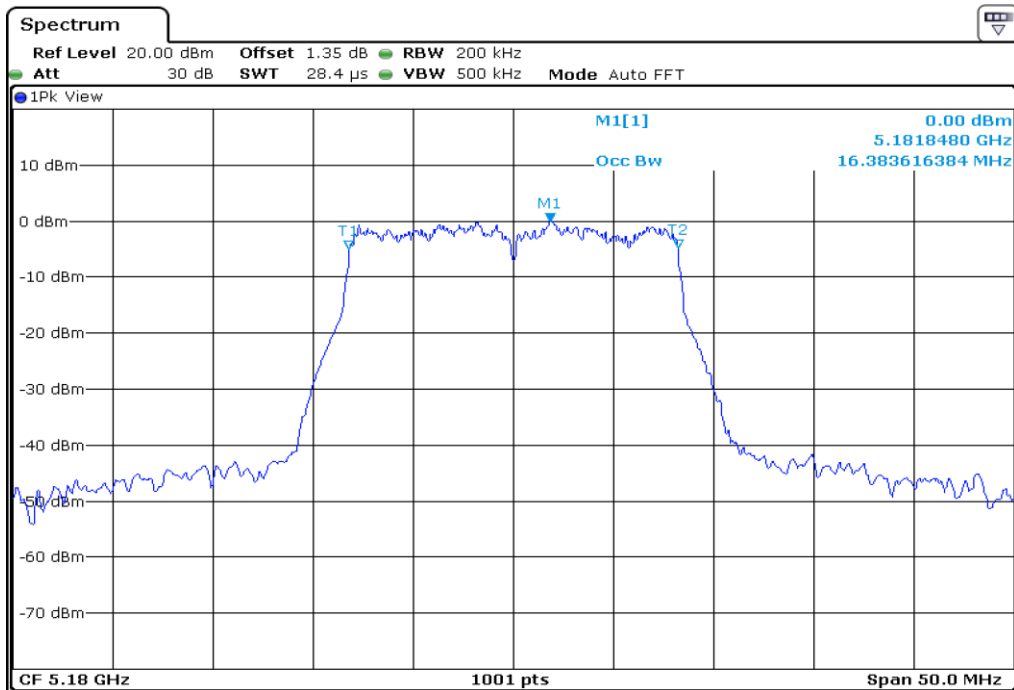

1 **Starddle 26 dB Bandwitdh**

2 **Starddle 26 dB Bandwitdh**

3 **Starddle 26 dB Bandwidh**

4 **Starddle 26 dB Bandwidh**

Test Band				WLAN_UNII2C / UNII3			
Antenna				Ant 1			
Test Parameters for Channel Bandwidths							
Test Item	No.	Mode	Channel	Bandwidth	RU Tone	RB index	Verdict
Straddle 26 dB Bandwidth	1	802.11 a	144	20 MHz	-	-	Pass
	2	802.11 n20	144	20 MHz	-	-	Pass
	3	802.11 n40	142	40 MHz	-	-	Pass
	4	802.11 ac80	138	80 MHz	-	-	Pass

1 **Starddle 26 dB Bandwitdh**

2 **Starddle 26 dB Bandwitdh**

3 **Starddle 26 dB Bandwitdh**

4 **Starddle 26 dB Bandwitdh**

Test Band				WLAN_UNII1			
Antenna				Ant 0			
Test Parameters for Channel Bandwidths							
Test Item	No.	Mode	Channel	Bandwidth	RU Tone	RB index	Verdict
99% Occupied Bandwidth	1	802.11 a	36	20 MHz	-	-	Pass
	2	802.11 a	44	20 MHz	-	-	Pass
	3	802.11 a	48	20 MHz	-	-	Pass
	4	802.11 n20	36	20 MHz	-	-	Pass
	5	802.11 n20	44	20 MHz	-	-	Pass
	6	802.11 n20	48	20 MHz	-	-	Pass
	7	802.11 n40	38	40 MHz	-	-	Pass
	8	802.11 n40	46	40 MHz	-	-	Pass
	9	802.11 ac80	42	80 MHz	-	-	Pass

1	99% Occupied Bandwidth
---	------------------------

2	99% Occupied Bandwidth
---	------------------------

3	99% Occupied Bandwidth
---	------------------------

4 99% Occupied Bandwidth

5 99% Occupied Bandwidth