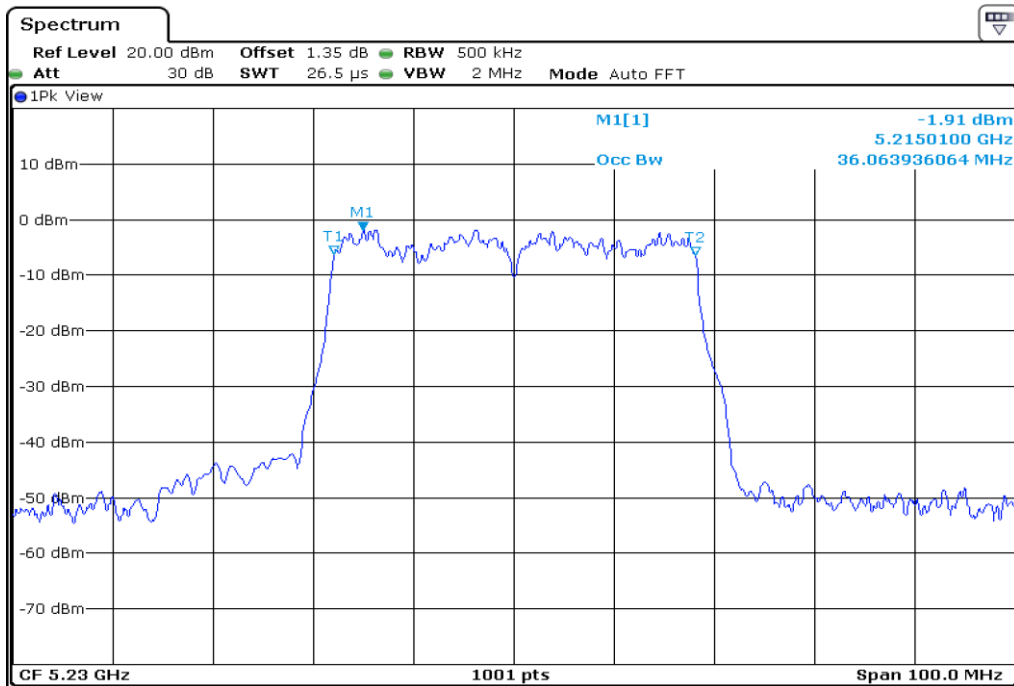

1 **Starddle 26 dB Bandwitdh**

2 **Starddle 26 dB Bandwitdh**

3 **Starddle 26 dB Bandwitdh**

4 **Starddle 26 dB Bandwitdh**

Test Band				WLAN_UNII1			
Antenna				Ant 0			
Test Parameters for Channel Bandwidths							
Test Item	No.	Mode	Channel	Bandwidth	RU Tone	RB index	Verdict
99% Occupied Bandwidth	1	802.11 a	36	20 MHz	-	-	Pass
	2	802.11 a	44	20 MHz	-	-	Pass
	3	802.11 a	48	20 MHz	-	-	Pass
	4	802.11 n20	36	20 MHz	-	-	Pass
	5	802.11 n20	44	20 MHz	-	-	Pass
	6	802.11 n20	48	20 MHz	-	-	Pass
	7	802.11 n40	38	40 MHz	-	-	Pass
	8	802.11 n40	46	40 MHz	-	-	Pass
	9	802.11 ac80	42	80 MHz	-	-	Pass

1	99% Occupied Bandwidth
---	------------------------

2	99% Occupied Bandwidth
---	------------------------

3	99% Occupied Bandwidth
---	------------------------

4 99% Occupied Bandwidth

5 99% Occupied Bandwidth

6	99% Occupied Bandwidth
---	------------------------

7	99% Occupied Bandwidth
---	------------------------

8	99% Occupied Bandwidth
---	------------------------

9	99% Occupied Bandwidth
---	------------------------