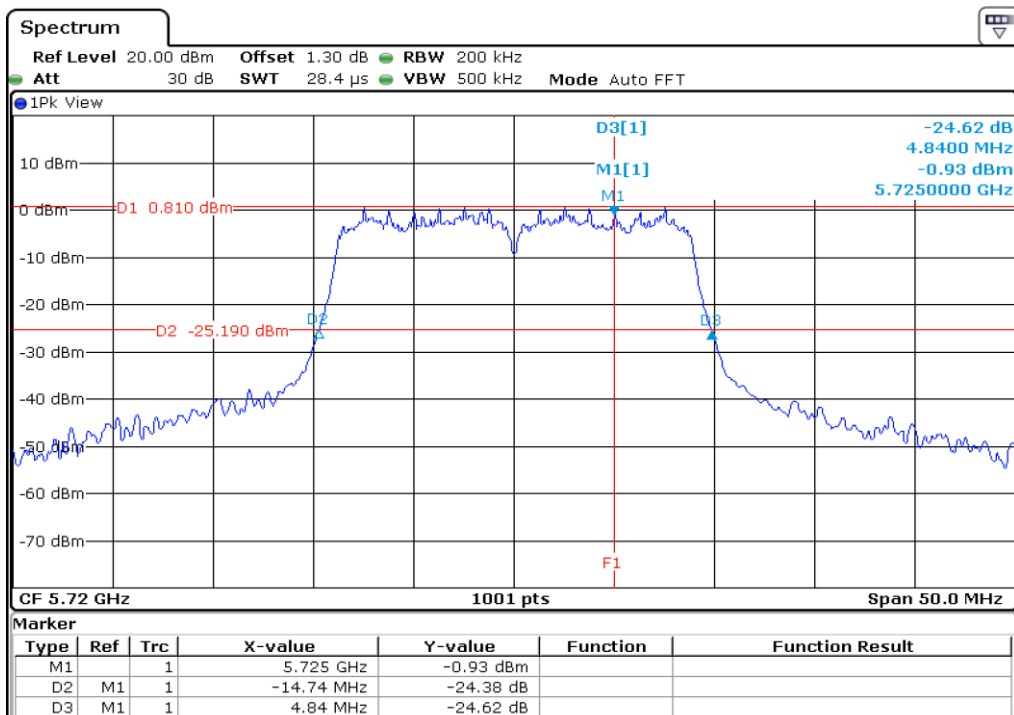

9	26 dB Bandwidth
---	-----------------

Test Band				WLAN_UNII2C / UNII3			
Antenna				Ant 0			
Test Parameters for Channel Bandwidths							
Test Item	No.	Mode	Channel	Bandwidth	RU Tone	RB index	Verdict
Straddle 26 dB Bandwidth	1	802.11 a	144	20 MHz	-	-	Pass
	2	802.11 n20	144	20 MHz	-	-	Pass
	3	802.11 n40	142	40 MHz	-	-	Pass
	4	802.11 ac80	138	80 MHz	-	-	Pass

1 **Starddle 26 dB Bandwitdh**

2 **Starddle 26 dB Bandwitdh**

3 **Starddle 26 dB Bandwidh**

4 **Starddle 26 dB Bandwidh**

Test Band				WLAN_UNII2C / UNII3			
Antenna				Ant 1			
Test Parameters for Channel Bandwidths							
Test Item	No.	Mode	Channel	Bandwidth	RU Tone	RB index	Verdict
Straddle 26 dB Bandwidth	1	802.11 a	144	20 MHz	-	-	Pass
	2	802.11 n20	144	20 MHz	-	-	Pass
	3	802.11 n40	142	40 MHz	-	-	Pass
	4	802.11 ac80	138	80 MHz	-	-	Pass

1 **Starddle 26 dB Bandwitdh**

2 **Starddle 26 dB Bandwitdh**

3 **Starddle 26 dB Bandwitdh**

4 **Starddle 26 dB Bandwitdh**

Test Band				WLAN_UNII1			
Antenna				Ant 0			
Test Parameters for Channel Bandwidths							
Test Item	No.	Mode	Channel	Bandwidth	RU Tone	RB index	Verdict
99% Occupied Bandwidth	1	802.11 a	36	20 MHz	-	-	Pass
	2	802.11 a	44	20 MHz	-	-	Pass
	3	802.11 a	48	20 MHz	-	-	Pass
	4	802.11 n20	36	20 MHz	-	-	Pass
	5	802.11 n20	44	20 MHz	-	-	Pass
	6	802.11 n20	48	20 MHz	-	-	Pass
	7	802.11 n40	38	40 MHz	-	-	Pass
	8	802.11 n40	46	40 MHz	-	-	Pass
	9	802.11 ac80	42	80 MHz	-	-	Pass

1	99% Occupied Bandwidth
---	------------------------

2	99% Occupied Bandwidth
---	------------------------

3	99% Occupied Bandwidth
---	------------------------

4 99% Occupied Bandwidth

5 99% Occupied Bandwidth