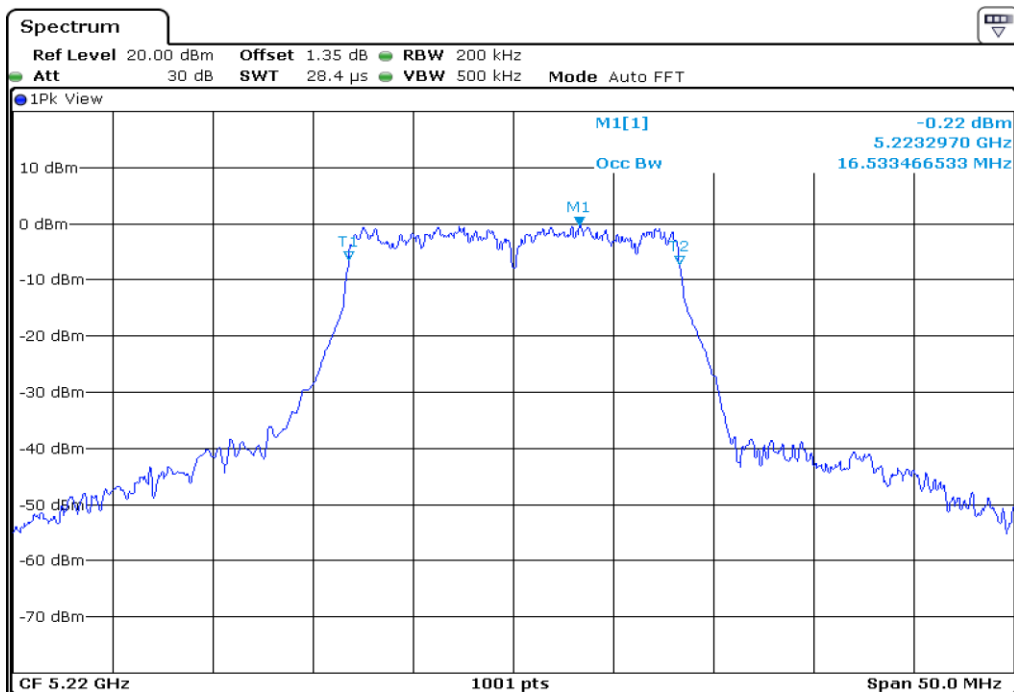

1 **Starddle 26 dB Bandwitdh**

2 **Starddle 26 dB Bandwitdh**

3 **Starddle 26 dB Bandwidh**

4 **Starddle 26 dB Bandwidh**

Test Band				WLAN_UNII2C / UNII3			
Antenna				Ant 1			
Test Parameters for Channel Bandwidths							
Test Item	No.	Mode	Channel	Bandwidth	RU Tone	RB index	Verdict
Straddle 26 dB Bandwidth	1	802.11 a	144	20 MHz	-	-	Pass
	2	802.11 n20	144	20 MHz	-	-	Pass
	3	802.11 n40	142	40 MHz	-	-	Pass
	4	802.11 ac80	138	80 MHz	-	-	Pass

1 **Starddle 26 dB Bandwitdh**

2 **Starddle 26 dB Bandwitdh**

3 **Starddle 26 dB Bandwitdh**

4 **Starddle 26 dB Bandwitdh**

Test Band				WLAN_UNII1			
Antenna				Ant 0			
Test Parameters for Channel Bandwidths							
Test Item	No.	Mode	Channel	Bandwidth	RU Tone	RB index	Verdict
99% Occupied Bandwidth	1	802.11 a	36	20 MHz	-	-	Pass
	2	802.11 a	44	20 MHz	-	-	Pass
	3	802.11 a	48	20 MHz	-	-	Pass
	4	802.11 n20	36	20 MHz	-	-	Pass
	5	802.11 n20	44	20 MHz	-	-	Pass
	6	802.11 n20	48	20 MHz	-	-	Pass
	7	802.11 n40	38	40 MHz	-	-	Pass
	8	802.11 n40	46	40 MHz	-	-	Pass
	9	802.11 ac80	42	80 MHz	-	-	Pass

1	99% Occupied Bandwidth
---	------------------------

2	99% Occupied Bandwidth
---	------------------------

3	99% Occupied Bandwidth
---	------------------------

4 99% Occupied Bandwidth

5 99% Occupied Bandwidth