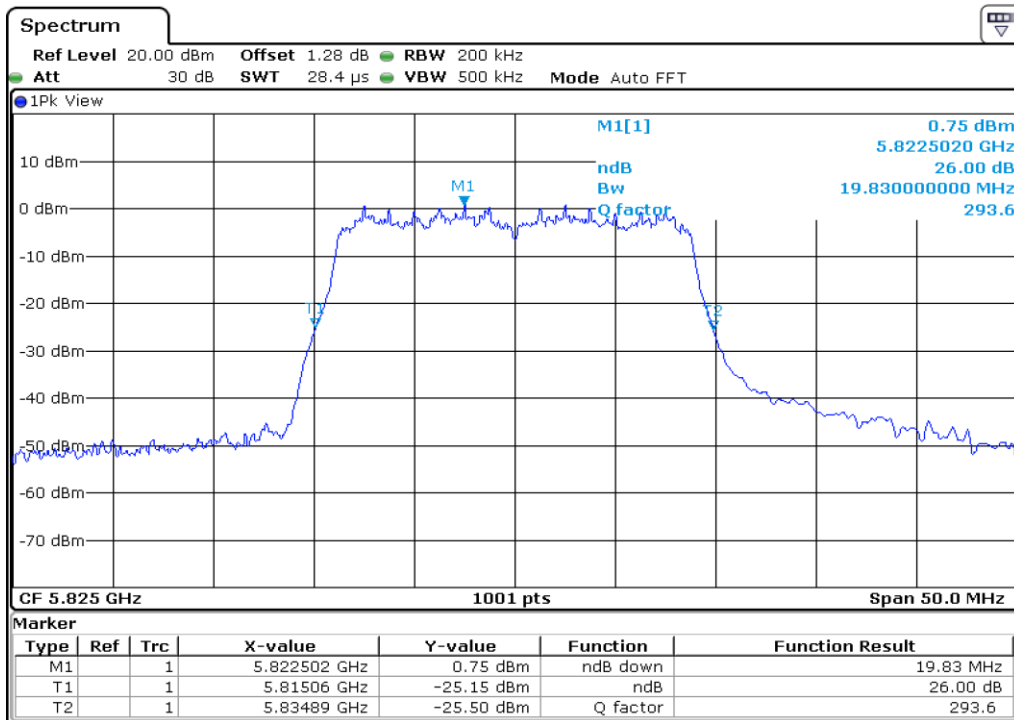

9	26 dB Bandwidth
---	-----------------

Test Band				WLAN_UNI3			
Antenna				Ant 1			
Test Parameters for Channel Bandwidths							
Test Item	No.	Mode	Channel	Bandwidth	RU Tone	RB index	Verdict
26 dB Bandwidth	1	802.11 a	149	20 MHz	-	-	Pass
	2	802.11 a	157	20 MHz	-	-	Pass
	3	802.11 a	165	20 MHz	-	-	Pass
	4	802.11 n20	149	20 MHz	-	-	Pass
	5	802.11 n20	157	20 MHz	-	-	Pass
	6	802.11 n20	165	20 MHz	-	-	Pass
	7	802.11 n40	151	40 MHz	-	-	Pass
	8	802.11 n40	159	40 MHz	-	-	Pass
	9	802.11 ac80	155	80 MHz	-	-	Pass

1 26 dB Bandwidth

2 26 dB Bandwidth

3	26 dB Bandwidth
---	-----------------

4 **26 dB Bandwidth**

5 **26 dB Bandwidth**

6	26 dB Bandwidth
----------	------------------------

7 26 dB Bandwidth

8 26 dB Bandwidth