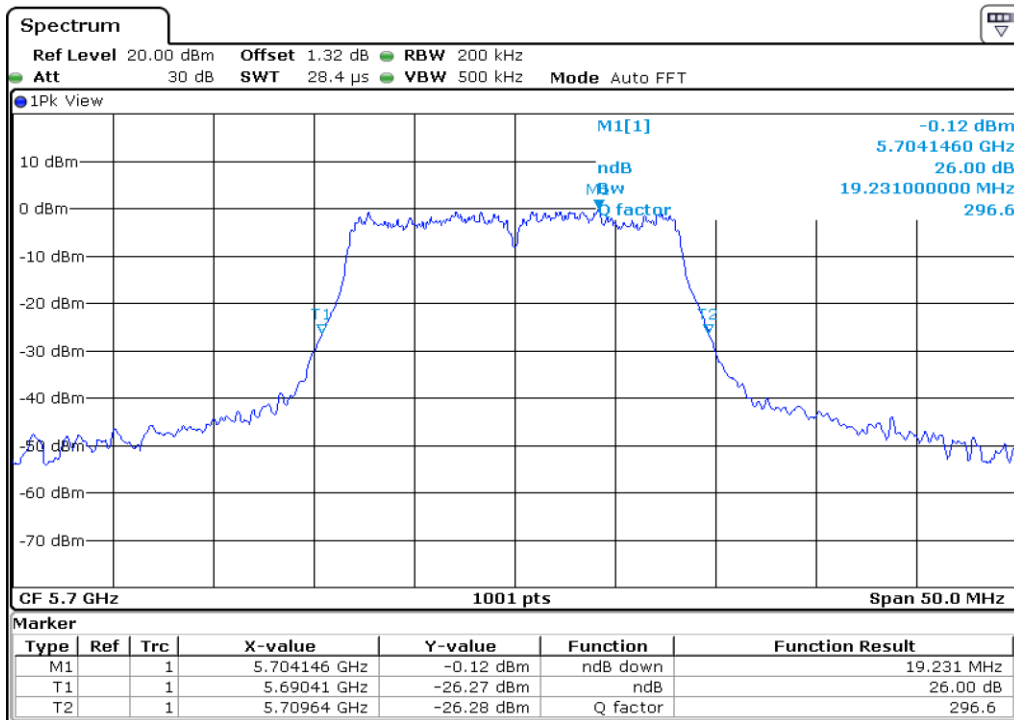

9	26 dB Bandwidth
---	-----------------

10	26 dB Bandwidth
----	-----------------

Test Band				WLAN_UNII2C			
Antenna				Ant 1			
Test Parameters for Channel Bandwidths							
Test Item	No.	Mode	Channel	Bandwidth	RU Tone	RB index	Verdict
26 dB Bandwidth	1	802.11 a	100	20 MHz	-	-	Pass
	2	802.11 a	116	20 MHz	-	-	Pass
	3	802.11 a	140	20 MHz	-	-	Pass
	4	802.11 n20	100	20 MHz	-	-	Pass
	5	802.11 n20	116	20 MHz	-	-	Pass
	6	802.11 n20	140	20 MHz	-	-	Pass
	7	802.11 n40	102	40 MHz	-	-	Pass
	8	802.11 n40	110	40 MHz	-	-	Pass
	9	802.11 n40	134	40 MHz	-	-	Pass
	10	802.11 ac80	106	80 MHz	-	-	Pass

1 26 dB Bandwidth

2 26 dB Bandwidth

3	26 dB Bandwidth
---	-----------------

4 **26 dB Bandwidth**

5 **26 dB Bandwidth**

6	26 dB Bandwidth
----------	------------------------

7 26 dB Bandwidth

8 26 dB Bandwidth