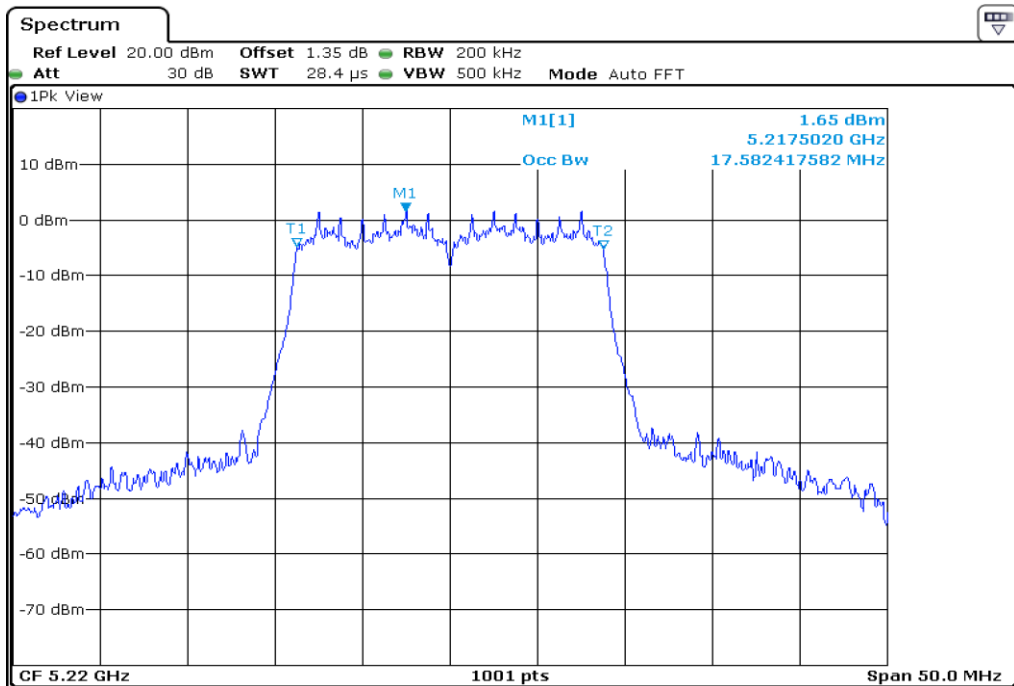

1 **Starddle 26 dB Bandwitdh**

2 **Starddle 26 dB Bandwitdh**

3 **Starddle 26 dB Bandwitdh**

4 **Starddle 26 dB Bandwitdh**

Test Band				WLAN_UNII1			
Antenna				Ant 0			
Test Parameters for Channel Bandwidths							
Test Item	No.	Mode	Channel	Bandwidth	RU Tone	RB index	Verdict
99% Occupied Bandwidth	1	802.11 a	36	20 MHz	-	-	Pass
	2	802.11 a	44	20 MHz	-	-	Pass
	3	802.11 a	48	20 MHz	-	-	Pass
	4	802.11 n20	36	20 MHz	-	-	Pass
	5	802.11 n20	44	20 MHz	-	-	Pass
	6	802.11 n20	48	20 MHz	-	-	Pass
	7	802.11 n40	38	40 MHz	-	-	Pass
	8	802.11 n40	46	40 MHz	-	-	Pass
	9	802.11 ac80	42	80 MHz	-	-	Pass

1	99% Occupied Bandwidth
---	------------------------

2	99% Occupied Bandwidth
---	------------------------

3	99% Occupied Bandwidth
---	------------------------

4 99% Occupied Bandwidth

5 99% Occupied Bandwidth

6	99% Occupied Bandwidth
---	------------------------

7	99% Occupied Bandwidth
---	------------------------

8	99% Occupied Bandwidth
---	------------------------

9	99% Occupied Bandwidth
---	------------------------