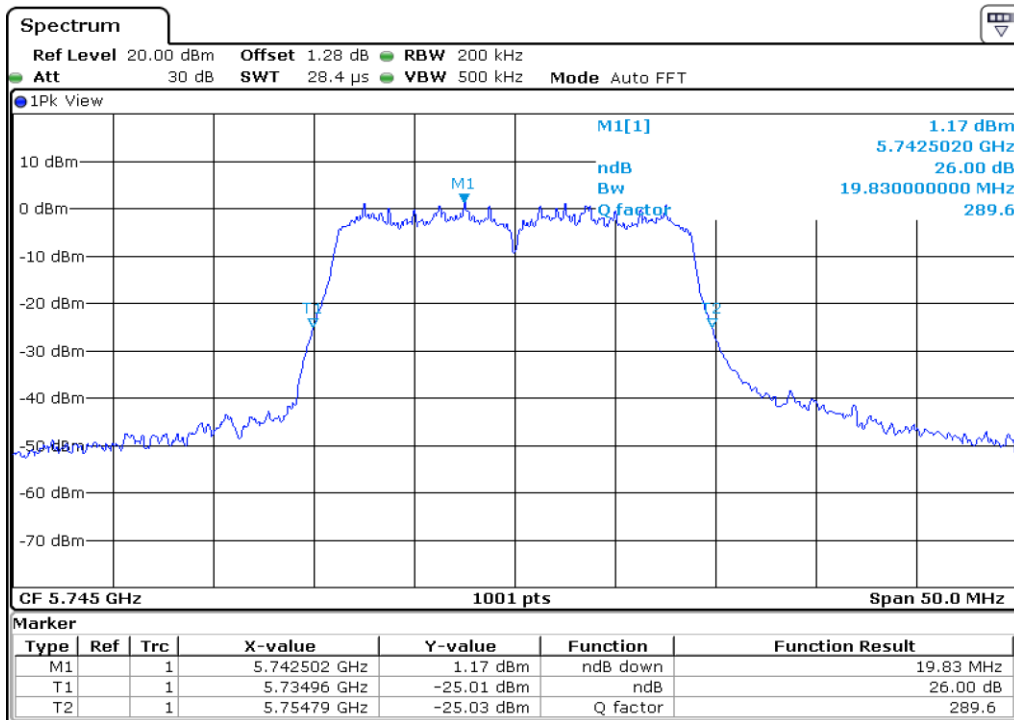

1 26 dB Bandwidth

2 26 dB Bandwidth

3	26 dB Bandwidth
---	-----------------

4 **26 dB Bandwidth**

5 **26 dB Bandwidth**

6	26 dB Bandwidth
---	-----------------

7 26 dB Bandwidth

8 26 dB Bandwidth

9	26 dB Bandwidth
---	-----------------

Test Band				WLAN_UNI3			
Antenna				Ant 1			
Test Parameters for Channel Bandwidths							
Test Item	No.	Mode	Channel	Bandwidth	RU Tone	RB index	Verdict
26 dB Bandwidth	1	802.11 a	149	20 MHz	-	-	Pass
	2	802.11 a	157	20 MHz	-	-	Pass
	3	802.11 a	165	20 MHz	-	-	Pass
	4	802.11 n20	149	20 MHz	-	-	Pass
	5	802.11 n20	157	20 MHz	-	-	Pass
	6	802.11 n20	165	20 MHz	-	-	Pass
	7	802.11 n40	151	40 MHz	-	-	Pass
	8	802.11 n40	159	40 MHz	-	-	Pass
	9	802.11 ac80	155	80 MHz	-	-	Pass