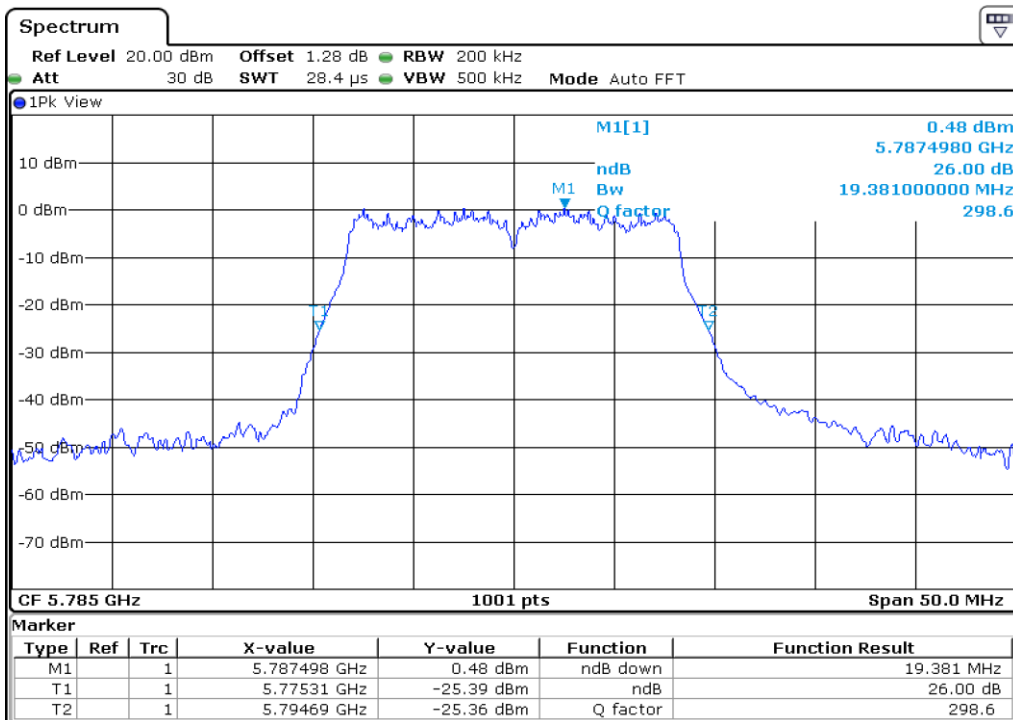

1 26 dB Bandwidth

2 26 dB Bandwidth

3	26 dB Bandwidth
---	-----------------

4 **26 dB Bandwidth**

5 **26 dB Bandwidth**

6	26 dB Bandwidth
----------	------------------------

7 26 dB Bandwidth

8 26 dB Bandwidth

9	26 dB Bandwidth
---	-----------------

Test Band				WLAN_UNII2C / UNII3			
Antenna				Ant 0			
Test Parameters for Channel Bandwidths							
Test Item	No.	Mode	Channel	Bandwidth	RU Tone	RB index	Verdict
Straddle 26 dB Bandwidth	1	802.11 a	144	20 MHz	-	-	Pass
	2	802.11 n20	144	20 MHz	-	-	Pass
	3	802.11 n40	142	40 MHz	-	-	Pass
	4	802.11 ac80	138	80 MHz	-	-	Pass

1 **Starddle 26 dB Bandwitdh**

2 **Starddle 26 dB Bandwitdh**

3 **Starddle 26 dB Bandwidh**

4 **Starddle 26 dB Bandwidh**

Test Band				WLAN_UNII2C / UNII3			
Antenna				Ant 1			
Test Parameters for Channel Bandwidths							
Test Item	No.	Mode	Channel	Bandwidth	RU Tone	RB index	Verdict
Straddle 26 dB Bandwidth	1	802.11 a	144	20 MHz	-	-	Pass
	2	802.11 n20	144	20 MHz	-	-	Pass
	3	802.11 n40	142	40 MHz	-	-	Pass
	4	802.11 ac80	138	80 MHz	-	-	Pass