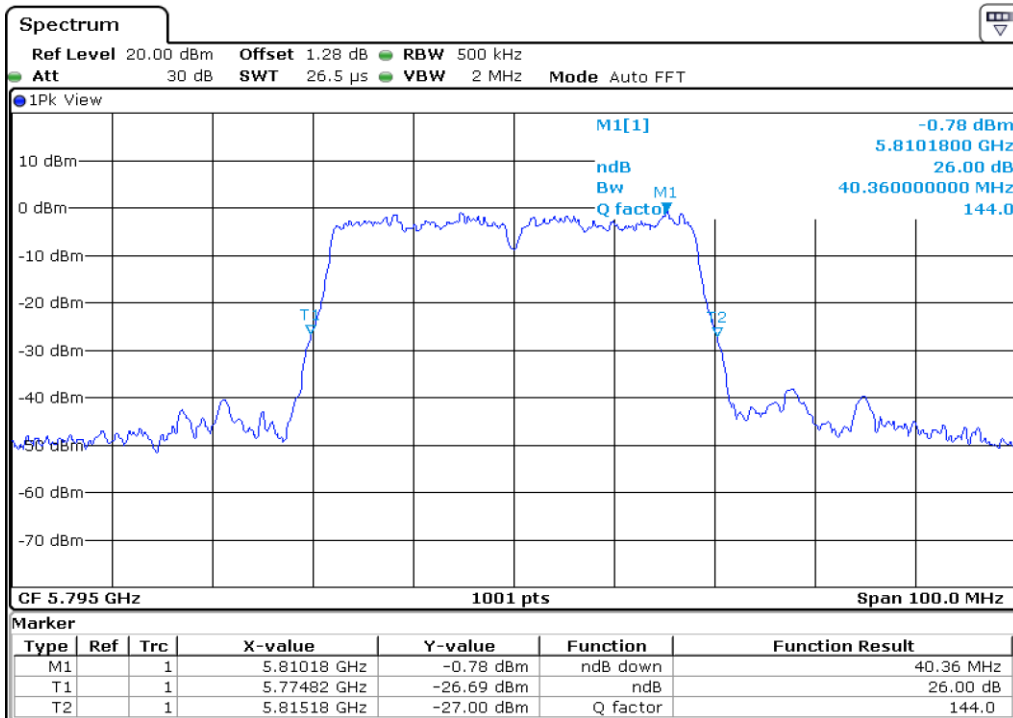

1 26 dB Bandwidth

2 26 dB Bandwidth

3	26 dB Bandwidth
---	-----------------

4 **26 dB Bandwidth**

5 **26 dB Bandwidth**

6	26 dB Bandwidth
----------	------------------------

7 26 dB Bandwidth

8 26 dB Bandwidth

9	26 dB Bandwidth
---	-----------------

Test Band				WLAN_UNII2C / UNII3			
Antenna				Ant 0			
Test Parameters for Channel Bandwidths							
Test Item	No.	Mode	Channel	Bandwidth	RU Tone	RB index	Verdict
Straddle 26 dB Bandwidth	1	802.11 a	144	20 MHz	-	-	Pass
	2	802.11 n20	144	20 MHz	-	-	Pass
	3	802.11 n40	142	40 MHz	-	-	Pass
	4	802.11 ac80	138	80 MHz	-	-	Pass