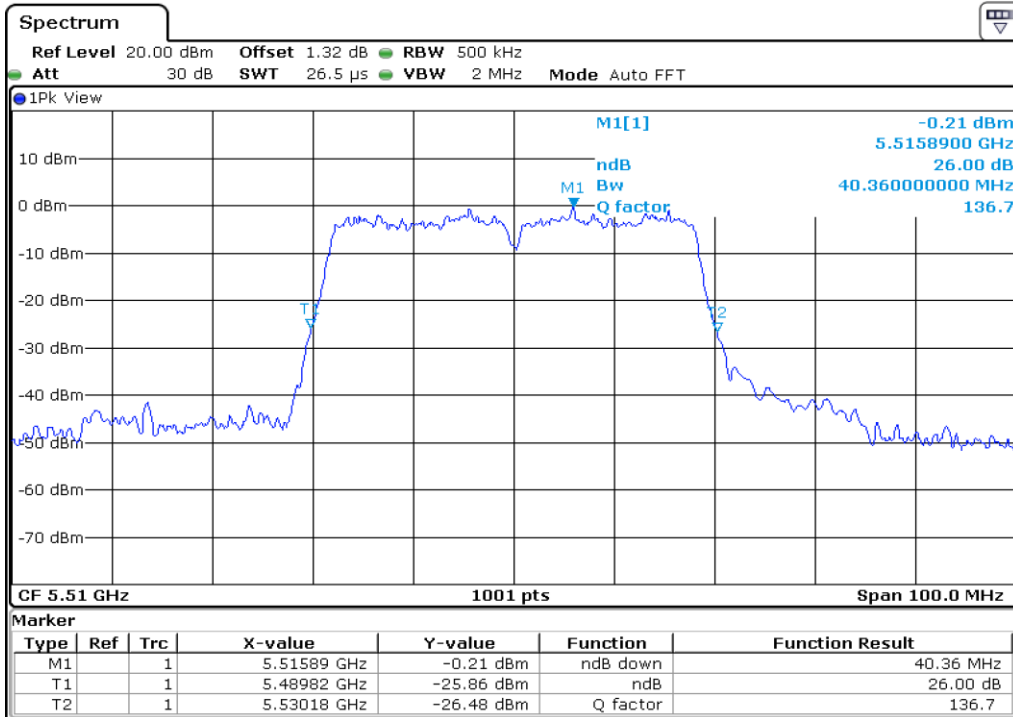

9	26 dB Bandwidth
---	-----------------

10	26 dB Bandwidth
----	-----------------

Test Band				WLAN_UNII2C			
Antenna				Ant 1			
Test Parameters for Channel Bandwidths							
Test Item	No.	Mode	Channel	Bandwidth	RU Tone	RB index	Verdict
26 dB Bandwidth	1	802.11 a	100	20 MHz	-	-	Pass
	2	802.11 a	116	20 MHz	-	-	Pass
	3	802.11 a	140	20 MHz	-	-	Pass
	4	802.11 n20	100	20 MHz	-	-	Pass
	5	802.11 n20	116	20 MHz	-	-	Pass
	6	802.11 n20	140	20 MHz	-	-	Pass
	7	802.11 n40	102	40 MHz	-	-	Pass
	8	802.11 n40	110	40 MHz	-	-	Pass
	9	802.11 n40	134	40 MHz	-	-	Pass
	10	802.11 ac80	106	80 MHz	-	-	Pass

1 26 dB Bandwidth

2 26 dB Bandwidth

3	26 dB Bandwidth
---	-----------------

4 **26 dB Bandwidth**

5 **26 dB Bandwidth**

6	26 dB Bandwidth
----------	------------------------

7 26 dB Bandwidth

8 26 dB Bandwidth

9	26 dB Bandwidth
---	-----------------

10	26 dB Bandwidth
----	-----------------

Test Band				WLAN_UNI3			
Antenna				Ant 0			
Test Parameters for Channel Bandwidths							
Test Item	No.	Mode	Channel	Bandwidth	RU Tone	RB index	Verdict
26 dB Bandwidth	1	802.11 a	149	20 MHz	-	-	Pass
	2	802.11 a	157	20 MHz	-	-	Pass
	3	802.11 a	165	20 MHz	-	-	Pass
	4	802.11 n20	149	20 MHz	-	-	Pass
	5	802.11 n20	157	20 MHz	-	-	Pass
	6	802.11 n20	165	20 MHz	-	-	Pass
	7	802.11 n40	151	40 MHz	-	-	Pass
	8	802.11 n40	159	40 MHz	-	-	Pass
	9	802.11 ac80	155	80 MHz	-	-	Pass