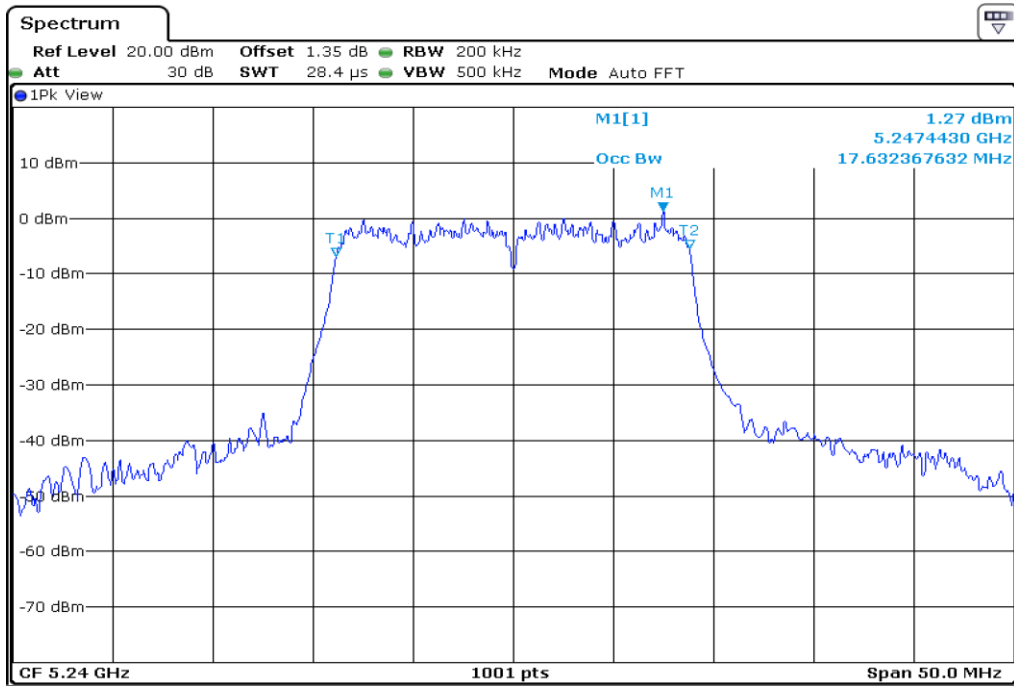

1 **Starddle 26 dB Bandwitdh**

2 **Starddle 26 dB Bandwitdh**

3 **Starddle 26 dB Bandwitdh**

4 **Starddle 26 dB Bandwitdh**

Test Band				WLAN_UNII1			
Antenna				Ant 0			
Test Parameters for Channel Bandwidths							
Test Item	No.	Mode	Channel	Bandwidth	RU Tone	RB index	Verdict
99% Occupied Bandwidth	1	802.11 a	36	20 MHz	-	-	Pass
	2	802.11 a	44	20 MHz	-	-	Pass
	3	802.11 a	48	20 MHz	-	-	Pass
	4	802.11 n20	36	20 MHz	-	-	Pass
	5	802.11 n20	44	20 MHz	-	-	Pass
	6	802.11 n20	48	20 MHz	-	-	Pass
	7	802.11 n40	38	40 MHz	-	-	Pass
	8	802.11 n40	46	40 MHz	-	-	Pass
	9	802.11 ac80	42	80 MHz	-	-	Pass

1	99% Occupied Bandwidth
---	------------------------

2	99% Occupied Bandwidth
---	------------------------

3	99% Occupied Bandwidth
---	------------------------

4 99% Occupied Bandwidth

5 99% Occupied Bandwidth

6	99% Occupied Bandwidth
---	------------------------

7	99% Occupied Bandwidth
---	------------------------

8	99% Occupied Bandwidth
---	------------------------

9	99% Occupied Bandwidth
---	------------------------