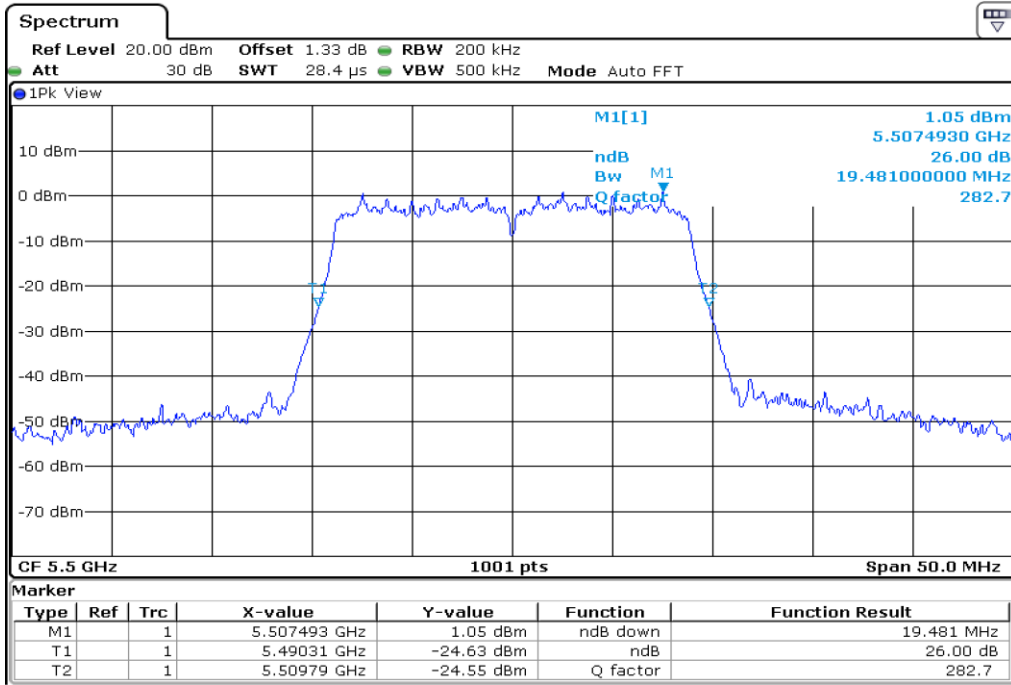

7 **26 dB Bandwidth**

8 **26 dB Bandwidth**

9	26 dB Bandwidth
---	-----------------

Test Band				WLAN_UNII2C			
Antenna				Ant 0			
Test Parameters for Channel Bandwidths							
Test Item	No.	Mode	Channel	Bandwidth	RU Tone	RB index	Verdict
26 dB Bandwidth	1	802.11 a	100	20 MHz	-	-	Pass
	2	802.11 a	116	20 MHz	-	-	Pass
	3	802.11 a	140	20 MHz	-	-	Pass
	4	802.11 n20	100	20 MHz	-	-	Pass
	5	802.11 n20	116	20 MHz	-	-	Pass
	6	802.11 n20	140	20 MHz	-	-	Pass
	7	802.11 n40	102	40 MHz	-	-	Pass
	8	802.11 n40	110	40 MHz	-	-	Pass
	9	802.11 n40	134	40 MHz	-	-	Pass
	10	802.11 ac80	106	80 MHz	-	-	Pass

1 26 dB Bandwidth

2 26 dB Bandwidth

3	26 dB Bandwidth
---	-----------------

4 **26 dB Bandwidth**

5 **26 dB Bandwidth**

6	26 dB Bandwidth
---	-----------------

7 26 dB Bandwidth

8 26 dB Bandwidth