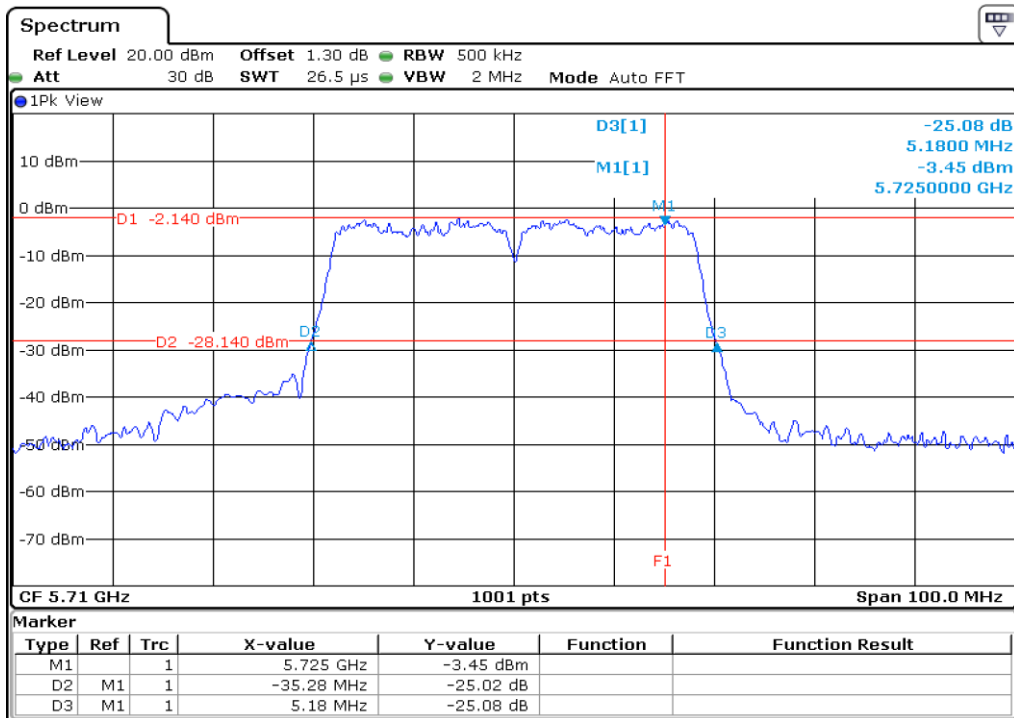

9	26 dB Bandwidth
---	-----------------

Test Band				WLAN_UNII2C / UNII3			
Antenna				Ant 0			
Test Parameters for Channel Bandwidths							
Test Item	No.	Mode	Channel	Bandwidth	RU Tone	RB index	Verdict
Straddle 26 dB Bandwidth	1	802.11 a	144	20 MHz	-	-	Pass
	2	802.11 n20	144	20 MHz	-	-	Pass
	3	802.11 n40	142	40 MHz	-	-	Pass
	4	802.11 ac80	138	80 MHz	-	-	Pass

1 **Starddle 26 dB Bandwitdh**

2 **Starddle 26 dB Bandwitdh**

3 **Starddle 26 dB Bandwidh**

4 **Starddle 26 dB Bandwidh**

Test Band				WLAN_UNII2C / UNII3			
Antenna				Ant 1			
Test Parameters for Channel Bandwidths							
Test Item	No.	Mode	Channel	Bandwidth	RU Tone	RB index	Verdict
Straddle 26 dB Bandwidth	1	802.11 a	144	20 MHz	-	-	Pass
	2	802.11 n20	144	20 MHz	-	-	Pass
	3	802.11 n40	142	40 MHz	-	-	Pass
	4	802.11 ac80	138	80 MHz	-	-	Pass

1 **Starddle 26 dB Bandwitdh**

2 **Starddle 26 dB Bandwitdh**

3 **Starddle 26 dB Bandwitdh**

4 **Starddle 26 dB Bandwitdh**

Test Band				WLAN_UNII1			
Antenna				Ant 0			
Test Parameters for Channel Bandwidths							
Test Item	No.	Mode	Channel	Bandwidth	RU Tone	RB index	Verdict
99% Occupied Bandwidth	1	802.11 a	36	20 MHz	-	-	Pass
	2	802.11 a	44	20 MHz	-	-	Pass
	3	802.11 a	48	20 MHz	-	-	Pass
	4	802.11 n20	36	20 MHz	-	-	Pass
	5	802.11 n20	44	20 MHz	-	-	Pass
	6	802.11 n20	48	20 MHz	-	-	Pass
	7	802.11 n40	38	40 MHz	-	-	Pass
	8	802.11 n40	46	40 MHz	-	-	Pass
	9	802.11 ac80	42	80 MHz	-	-	Pass