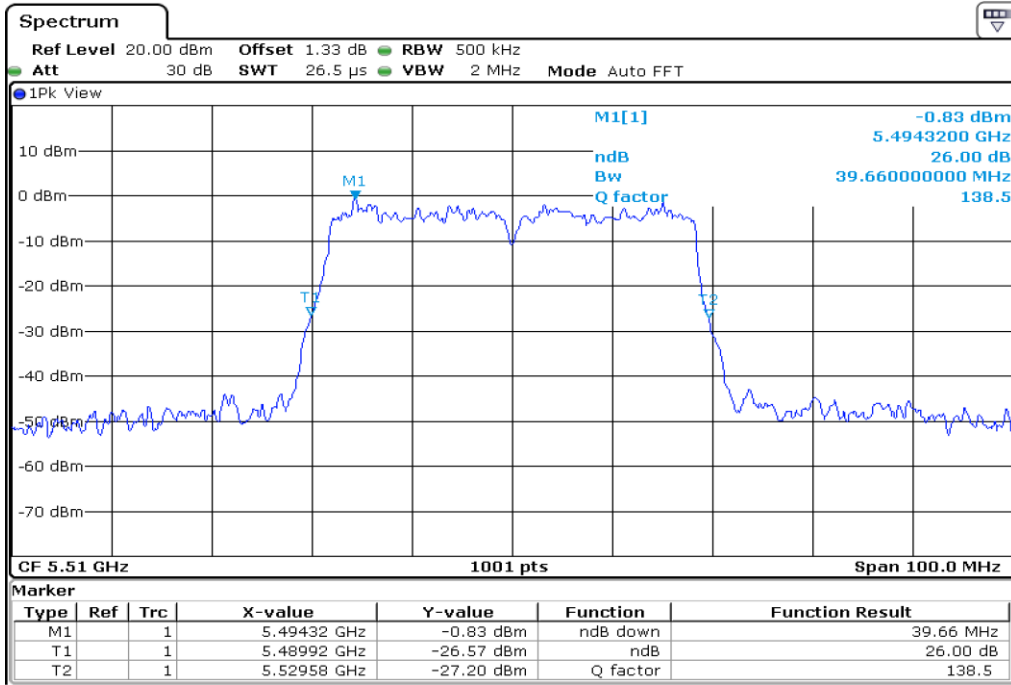

7 **26 dB Bandwidth**

8 **26 dB Bandwidth**

9	26 dB Bandwidth
---	-----------------

Test Band				WLAN_UNII2C			
Antenna				Ant 0			
Test Parameters for Channel Bandwidths							
Test Item	No.	Mode	Channel	Bandwidth	RU Tone	RB index	Verdict
26 dB Bandwidth	1	802.11 a	100	20 MHz	-	-	Pass
	2	802.11 a	116	20 MHz	-	-	Pass
	3	802.11 a	140	20 MHz	-	-	Pass
	4	802.11 n20	100	20 MHz	-	-	Pass
	5	802.11 n20	116	20 MHz	-	-	Pass
	6	802.11 n20	140	20 MHz	-	-	Pass
	7	802.11 n40	102	40 MHz	-	-	Pass
	8	802.11 n40	110	40 MHz	-	-	Pass
	9	802.11 n40	134	40 MHz	-	-	Pass
	10	802.11 ac80	106	80 MHz	-	-	Pass

1 26 dB Bandwidth

2 26 dB Bandwidth

3	26 dB Bandwidth
---	-----------------

4 **26 dB Bandwidth**

5 **26 dB Bandwidth**

6	26 dB Bandwidth
---	-----------------

7 26 dB Bandwidth

8 26 dB Bandwidth

9	26 dB Bandwidth
---	-----------------

10	26 dB Bandwidth
----	-----------------

Test Band				WLAN_UNII2C			
Antenna				Ant 1			
Test Parameters for Channel Bandwidths							
Test Item	No.	Mode	Channel	Bandwidth	RU Tone	RB index	Verdict
26 dB Bandwidth	1	802.11 a	100	20 MHz	-	-	Pass
	2	802.11 a	116	20 MHz	-	-	Pass
	3	802.11 a	140	20 MHz	-	-	Pass
	4	802.11 n20	100	20 MHz	-	-	Pass
	5	802.11 n20	116	20 MHz	-	-	Pass
	6	802.11 n20	140	20 MHz	-	-	Pass
	7	802.11 n40	102	40 MHz	-	-	Pass
	8	802.11 n40	110	40 MHz	-	-	Pass
	9	802.11 n40	134	40 MHz	-	-	Pass
	10	802.11 ac80	106	80 MHz	-	-	Pass