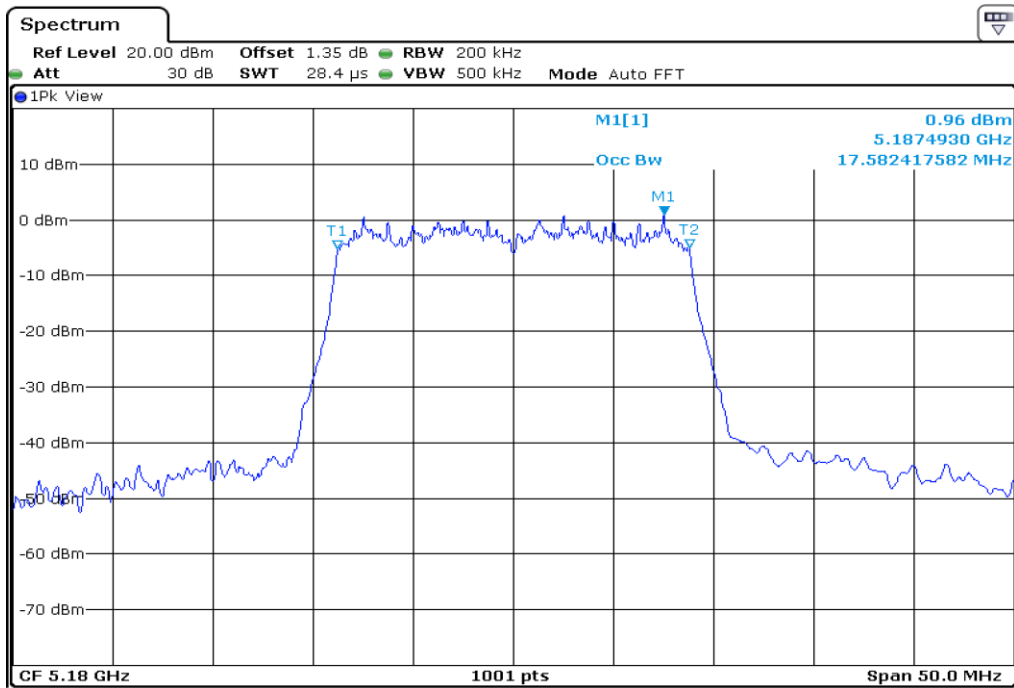

1 **Starddle 26 dB Bandwitdh**

2 **Starddle 26 dB Bandwitdh**

3 **Starddle 26 dB Bandwidh**

4 **Starddle 26 dB Bandwidh**

Test Band				WLAN_UNII2C / UNII3			
Antenna				Ant 1			
Test Parameters for Channel Bandwidths							
Test Item	No.	Mode	Channel	Bandwidth	RU Tone	RB index	Verdict
Straddle 26 dB Bandwidth	1	802.11 a	144	20 MHz	-	-	Pass
	2	802.11 n20	144	20 MHz	-	-	Pass
	3	802.11 n40	142	40 MHz	-	-	Pass
	4	802.11 ac80	138	80 MHz	-	-	Pass

1 **Starddle 26 dB Bandwitdh**

2 **Starddle 26 dB Bandwitdh**

3 **Starddle 26 dB Bandwitdh**

4 **Starddle 26 dB Bandwitdh**

Test Band				WLAN_UNII1			
Antenna				Ant 0			
Test Parameters for Channel Bandwidths							
Test Item	No.	Mode	Channel	Bandwidth	RU Tone	RB index	Verdict
99% Occupied Bandwidth	1	802.11 a	36	20 MHz	-	-	Pass
	2	802.11 a	44	20 MHz	-	-	Pass
	3	802.11 a	48	20 MHz	-	-	Pass
	4	802.11 n20	36	20 MHz	-	-	Pass
	5	802.11 n20	44	20 MHz	-	-	Pass
	6	802.11 n20	48	20 MHz	-	-	Pass
	7	802.11 n40	38	40 MHz	-	-	Pass
	8	802.11 n40	46	40 MHz	-	-	Pass
	9	802.11 ac80	42	80 MHz	-	-	Pass

1	99% Occupied Bandwidth
---	------------------------

2	99% Occupied Bandwidth
---	------------------------

3	99% Occupied Bandwidth
---	------------------------

4 99% Occupied Bandwidth

5 99% Occupied Bandwidth