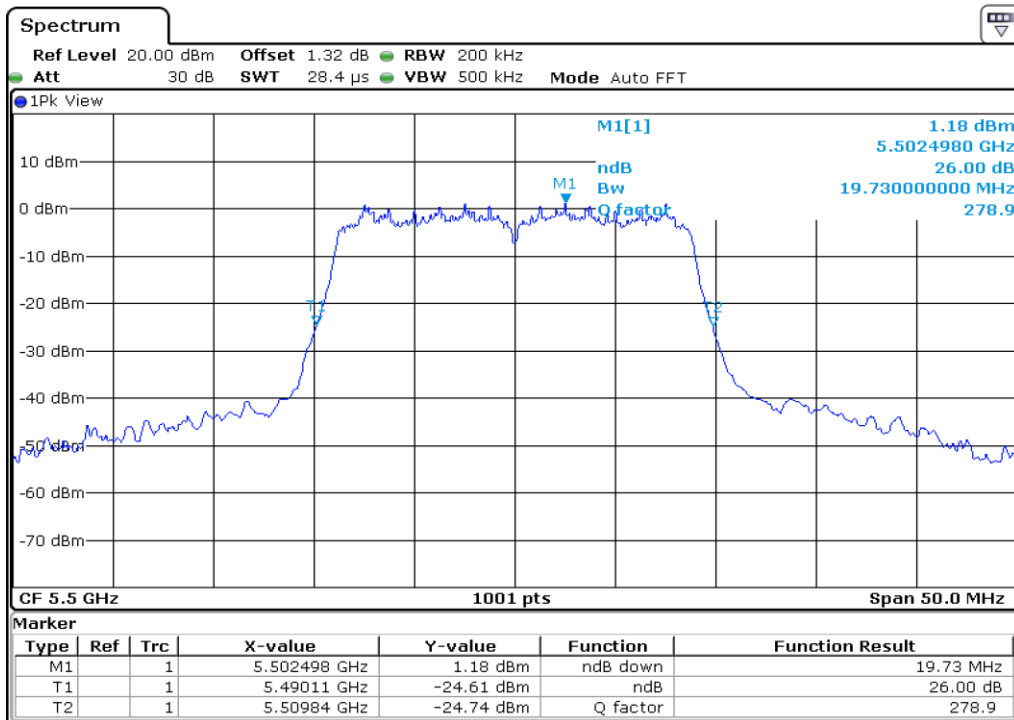

9	26 dB Bandwidth
---	-----------------

10	26 dB Bandwidth
----	-----------------

Test Band				WLAN_UNII2C			
Antenna				Ant 1			
Test Parameters for Channel Bandwidths							
Test Item	No.	Mode	Channel	Bandwidth	RU Tone	RB index	Verdict
26 dB Bandwidth	1	802.11 a	100	20 MHz	-	-	Pass
	2	802.11 a	116	20 MHz	-	-	Pass
	3	802.11 a	140	20 MHz	-	-	Pass
	4	802.11 n20	100	20 MHz	-	-	Pass
	5	802.11 n20	116	20 MHz	-	-	Pass
	6	802.11 n20	140	20 MHz	-	-	Pass
	7	802.11 n40	102	40 MHz	-	-	Pass
	8	802.11 n40	110	40 MHz	-	-	Pass
	9	802.11 n40	134	40 MHz	-	-	Pass
	10	802.11 ac80	106	80 MHz	-	-	Pass

1 26 dB Bandwidth

2 26 dB Bandwidth

3	26 dB Bandwidth
---	-----------------

4 **26 dB Bandwidth**

5 **26 dB Bandwidth**

6	26 dB Bandwidth
----------	------------------------

7 26 dB Bandwidth

8 26 dB Bandwidth