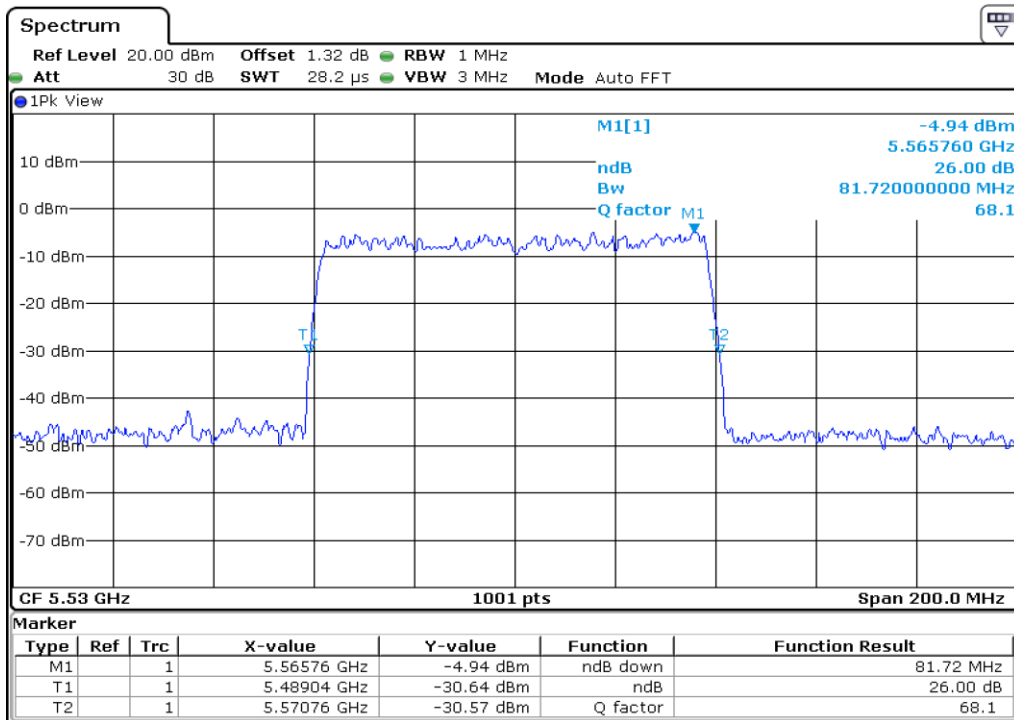

9	26 dB Bandwidth
---	-----------------

10	26 dB Bandwidth
----	-----------------

Test Band				WLAN_UNII2C			
Antenna				Ant 1			
Test Parameters for Channel Bandwidths							
Test Item	No.	Mode	Channel	Bandwidth	RU Tone	RB index	Verdict
26 dB Bandwidth	1	802.11 a	100	20 MHz	-	-	Pass
	2	802.11 a	116	20 MHz	-	-	Pass
	3	802.11 a	140	20 MHz	-	-	Pass
	4	802.11 n20	100	20 MHz	-	-	Pass
	5	802.11 n20	116	20 MHz	-	-	Pass
	6	802.11 n20	140	20 MHz	-	-	Pass
	7	802.11 n40	102	40 MHz	-	-	Pass
	8	802.11 n40	110	40 MHz	-	-	Pass
	9	802.11 n40	134	40 MHz	-	-	Pass
	10	802.11 ac80	106	80 MHz	-	-	Pass

1 26 dB Bandwidth

2 26 dB Bandwidth

3	26 dB Bandwidth
---	-----------------

4 **26 dB Bandwidth**

5 **26 dB Bandwidth**

6	26 dB Bandwidth
----------	------------------------

7 26 dB Bandwidth

8 26 dB Bandwidth

9	26 dB Bandwidth
---	-----------------

10	26 dB Bandwidth
----	-----------------

Test Band				WLAN_UNI3			
Antenna				Ant 0			
Test Parameters for Channel Bandwidths							
Test Item	No.	Mode	Channel	Bandwidth	RU Tone	RB index	Verdict
26 dB Bandwidth	1	802.11 a	149	20 MHz	-	-	Pass
	2	802.11 a	157	20 MHz	-	-	Pass
	3	802.11 a	165	20 MHz	-	-	Pass
	4	802.11 n20	149	20 MHz	-	-	Pass
	5	802.11 n20	157	20 MHz	-	-	Pass
	6	802.11 n20	165	20 MHz	-	-	Pass
	7	802.11 n40	151	40 MHz	-	-	Pass
	8	802.11 n40	159	40 MHz	-	-	Pass
	9	802.11 ac80	155	80 MHz	-	-	Pass