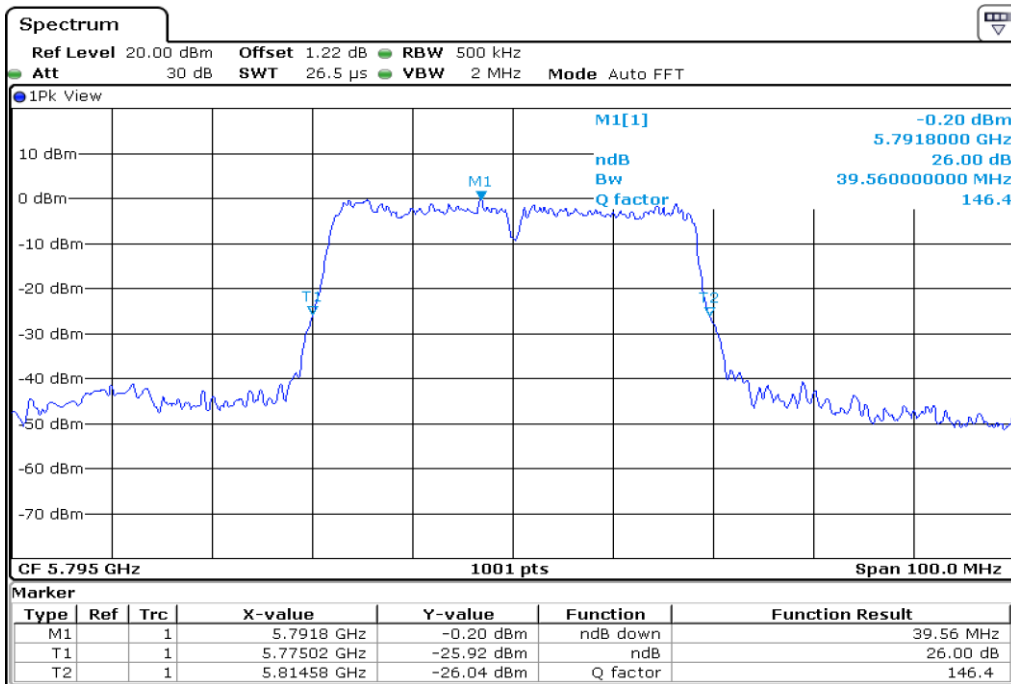

1 26 dB Bandwidth

2 26 dB Bandwidth

3	26 dB Bandwidth
---	-----------------

4 **26 dB Bandwidth**

5 **26 dB Bandwidth**

6	26 dB Bandwidth
---	-----------------

7 26 dB Bandwidth

8 26 dB Bandwidth

9	26 dB Bandwidth
---	-----------------

Test Band				WLAN_UNI3			
Antenna				Ant 1			
Test Parameters for Channel Bandwidths							
Test Item	No.	Mode	Channel	Bandwidth	RU Tone	RB index	Verdict
26 dB Bandwidth	1	802.11 a	149	20 MHz	-	-	Pass
	2	802.11 a	157	20 MHz	-	-	Pass
	3	802.11 a	165	20 MHz	-	-	Pass
	4	802.11 n20	149	20 MHz	-	-	Pass
	5	802.11 n20	157	20 MHz	-	-	Pass
	6	802.11 n20	165	20 MHz	-	-	Pass
	7	802.11 n40	151	40 MHz	-	-	Pass
	8	802.11 n40	159	40 MHz	-	-	Pass
	9	802.11 ac80	155	80 MHz	-	-	Pass