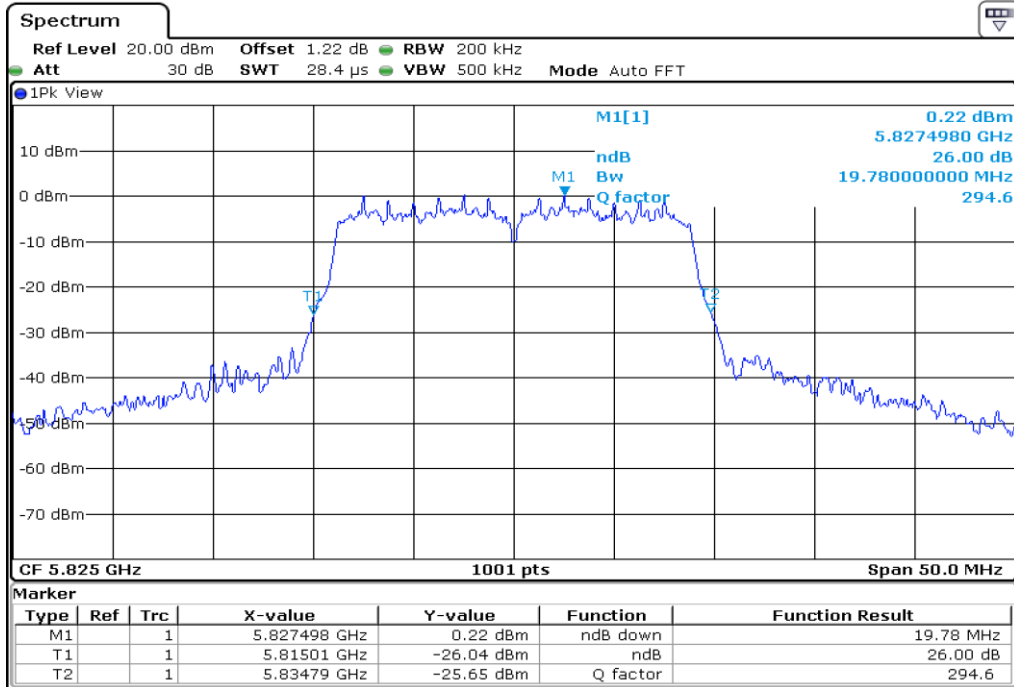

3	26 dB Bandwidth