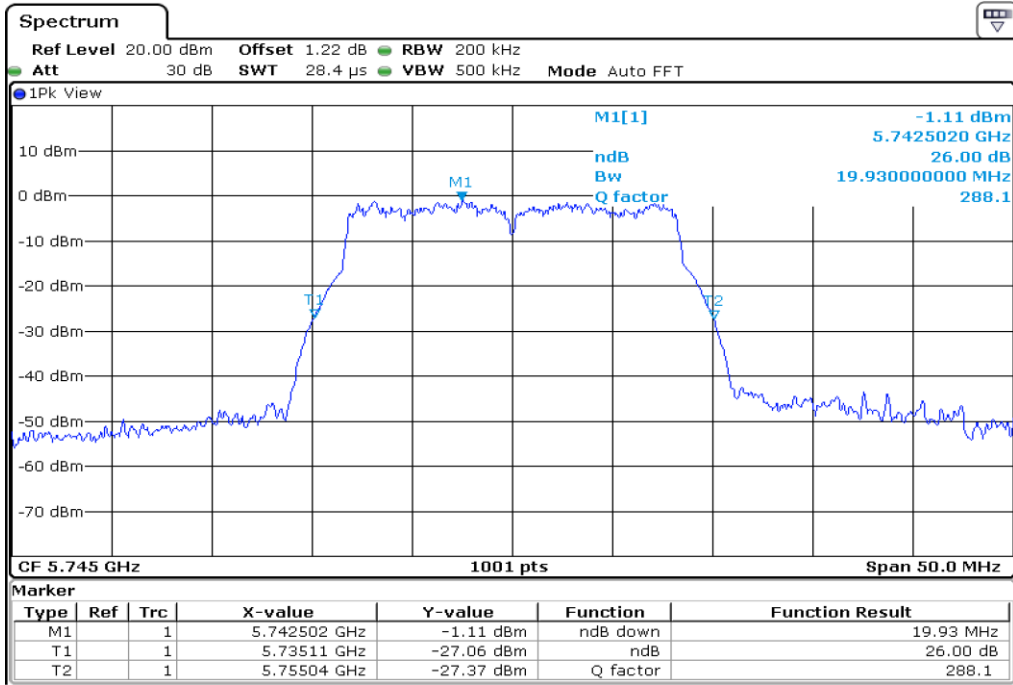

4 **26 dB Bandwidth**

5 **26 dB Bandwidth**