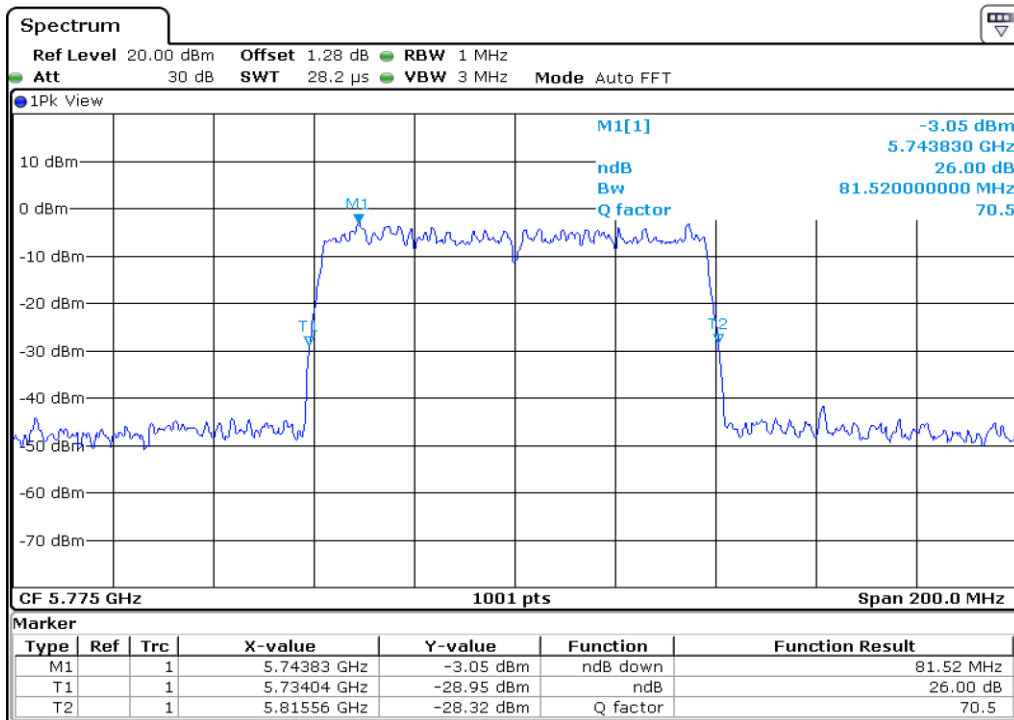

1 26 dB Bandwidth

2 26 dB Bandwidth

3	26 dB Bandwidth
---	-----------------

4 **26 dB Bandwidth**

5 **26 dB Bandwidth**

6	26 dB Bandwidth
----------	------------------------

7 26 dB Bandwidth

8 26 dB Bandwidth

9	26 dB Bandwidth
---	-----------------

Test Band				WLAN_UNII2C / UNII3			
Antenna				Ant 0			
Test Parameters for Channel Bandwidths							
Test Item	No.	Mode	Channel	Bandwidth	RU Tone	RB index	Verdict
Straddle 26 dB Bandwidth	1	802.11 a	144	20 MHz	-	-	Pass
	2	802.11 n20	144	20 MHz	-	-	Pass
	3	802.11 n40	142	40 MHz	-	-	Pass
	4	802.11 ac80	138	80 MHz	-	-	Pass