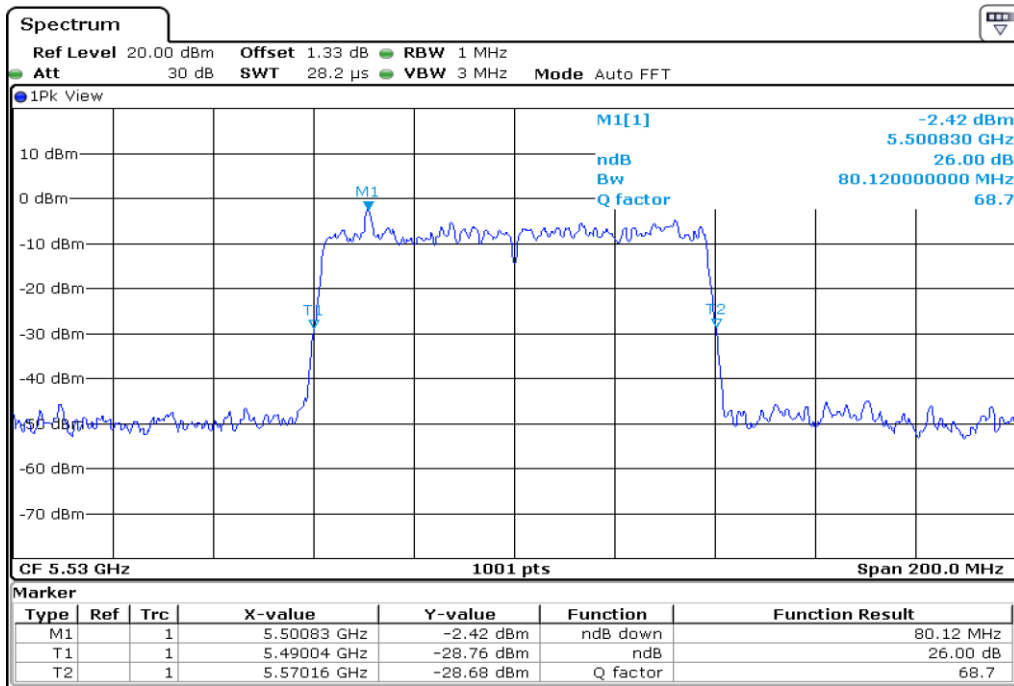

7 **26 dB Bandwidth**

8 **26 dB Bandwidth**

9	26 dB Bandwidth
---	-----------------

Test Band				WLAN_UNII2C			
Antenna				Ant 0			
Test Parameters for Channel Bandwidths							
Test Item	No.	Mode	Channel	Bandwidth	RU Tone	RB index	Verdict
26 dB Bandwidth	1	802.11 a	100	20 MHz	-	-	Pass
	2	802.11 a	116	20 MHz	-	-	Pass
	3	802.11 a	140	20 MHz	-	-	Pass
	4	802.11 n20	100	20 MHz	-	-	Pass
	5	802.11 n20	116	20 MHz	-	-	Pass
	6	802.11 n20	140	20 MHz	-	-	Pass
	7	802.11 n40	102	40 MHz	-	-	Pass
	8	802.11 n40	110	40 MHz	-	-	Pass
	9	802.11 n40	134	40 MHz	-	-	Pass
	10	802.11 ac80	106	80 MHz	-	-	Pass

1 26 dB Bandwidth

2 26 dB Bandwidth

3	26 dB Bandwidth
---	-----------------

4 **26 dB Bandwidth**

5 **26 dB Bandwidth**

6	26 dB Bandwidth
---	-----------------

7 26 dB Bandwidth

8 26 dB Bandwidth

9	26 dB Bandwidth
---	-----------------

10	26 dB Bandwidth
----	-----------------

Test Band				WLAN_UNII2C			
Antenna				Ant 1			
Test Parameters for Channel Bandwidths							
Test Item	No.	Mode	Channel	Bandwidth	RU Tone	RB index	Verdict
26 dB Bandwidth	1	802.11 a	100	20 MHz	-	-	Pass
	2	802.11 a	116	20 MHz	-	-	Pass
	3	802.11 a	140	20 MHz	-	-	Pass
	4	802.11 n20	100	20 MHz	-	-	Pass
	5	802.11 n20	116	20 MHz	-	-	Pass
	6	802.11 n20	140	20 MHz	-	-	Pass
	7	802.11 n40	102	40 MHz	-	-	Pass
	8	802.11 n40	110	40 MHz	-	-	Pass
	9	802.11 n40	134	40 MHz	-	-	Pass
	10	802.11 ac80	106	80 MHz	-	-	Pass