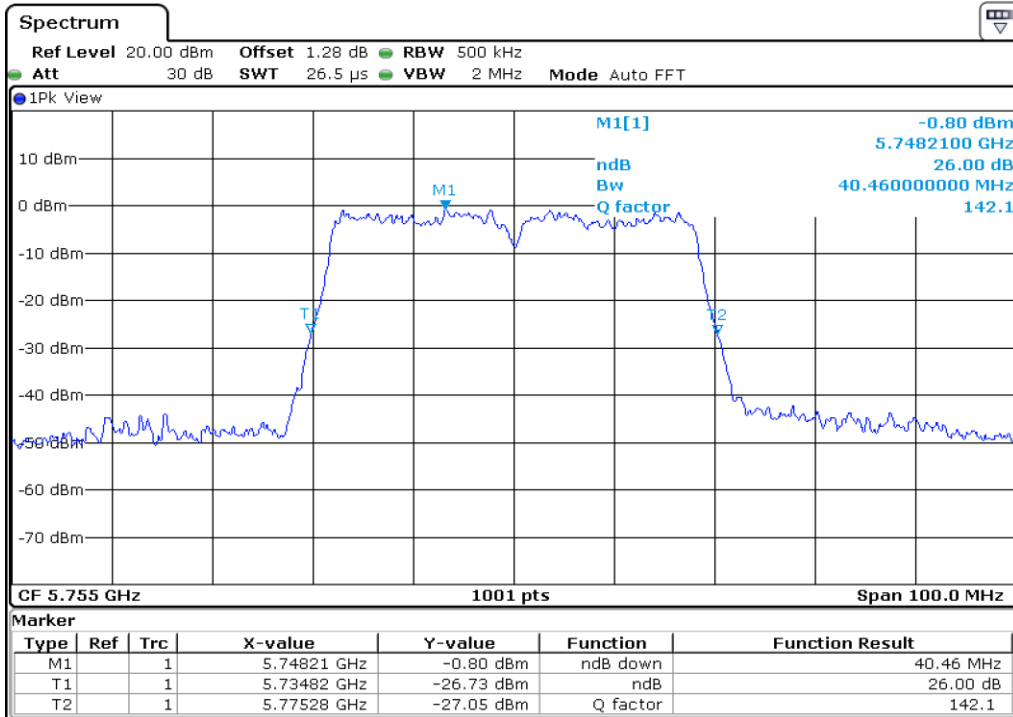

1 26 dB Bandwidth

2 26 dB Bandwidth

3	26 dB Bandwidth
---	-----------------

4 **26 dB Bandwidth**

5 **26 dB Bandwidth**

6	26 dB Bandwidth
----------	------------------------

7 26 dB Bandwidth

8 26 dB Bandwidth

9	26 dB Bandwidth
---	-----------------

Test Band				WLAN_UNII2C / UNII3			
Antenna				Ant 0			
Test Parameters for Channel Bandwidths							
Test Item	No.	Mode	Channel	Bandwidth	RU Tone	RB index	Verdict
Straddle 26 dB Bandwidth	1	802.11 a	144	20 MHz	-	-	Pass
	2	802.11 n20	144	20 MHz	-	-	Pass
	3	802.11 n40	142	40 MHz	-	-	Pass
	4	802.11 ac80	138	80 MHz	-	-	Pass