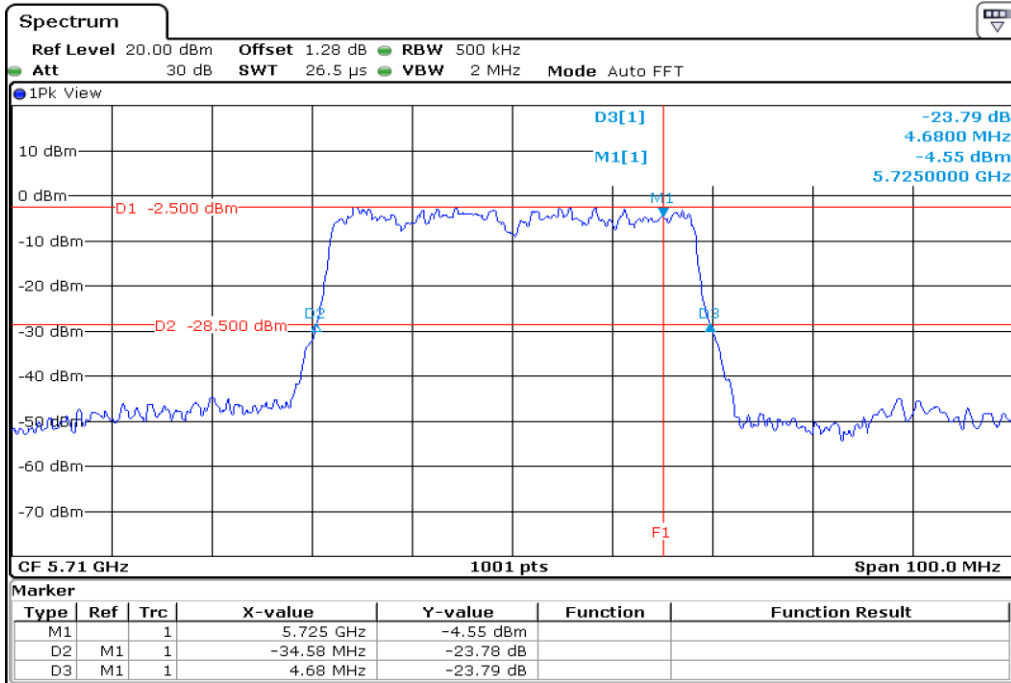

9	26 dB Bandwidth
---	-----------------

Test Band				WLAN_UNII2C / UNII3			
Antenna				Ant 0			
Test Parameters for Channel Bandwidths							
Test Item	No.	Mode	Channel	Bandwidth	RU Tone	RB index	Verdict
Straddle 26 dB Bandwidth	1	802.11 a	144	20 MHz	-	-	Pass
	2	802.11 n20	144	20 MHz	-	-	Pass
	3	802.11 n40	142	40 MHz	-	-	Pass
	4	802.11 ac80	138	80 MHz	-	-	Pass

1 **Starddle 26 dB Bandwitdh**

2 **Starddle 26 dB Bandwitdh**

3 **Starddle 26 dB Bandwidh**

4 **Starddle 26 dB Bandwidh**

Test Band				WLAN_UNII2C / UNII3			
Antenna				Ant 1			
Test Parameters for Channel Bandwidths							
Test Item	No.	Mode	Channel	Bandwidth	RU Tone	RB index	Verdict
Straddle 26 dB Bandwidth	1	802.11 a	144	20 MHz	-	-	Pass
	2	802.11 n20	144	20 MHz	-	-	Pass
	3	802.11 n40	142	40 MHz	-	-	Pass
	4	802.11 ac80	138	80 MHz	-	-	Pass