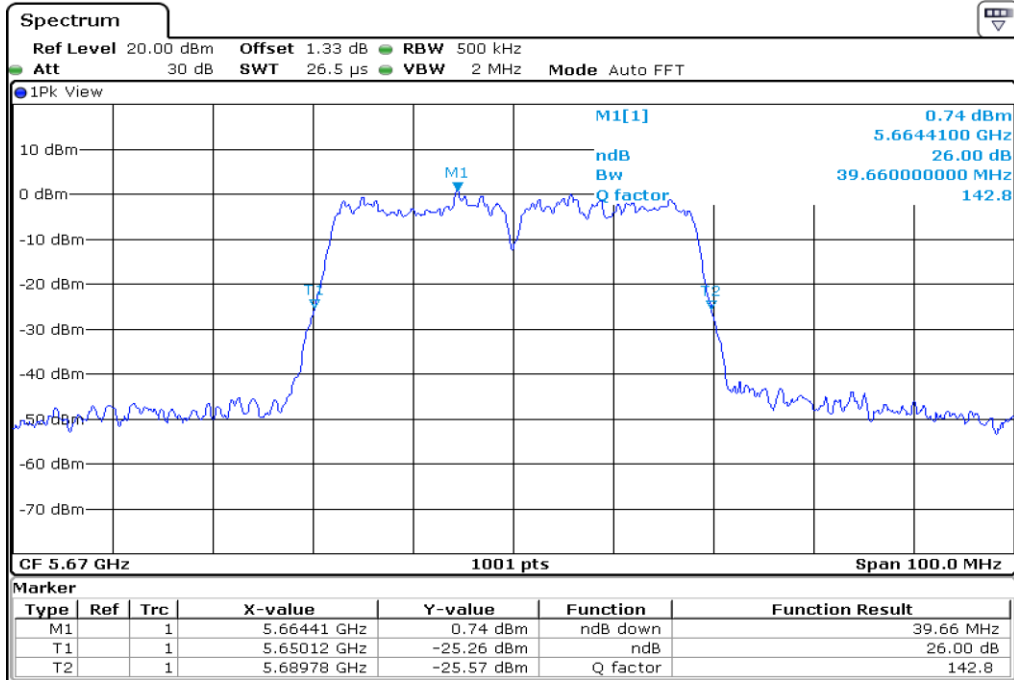

7 **26 dB Bandwidth**

8 **26 dB Bandwidth**

9	26 dB Bandwidth
---	-----------------

Test Band				WLAN_UNII2C			
Antenna				Ant 0			
Test Parameters for Channel Bandwidths							
Test Item	No.	Mode	Channel	Bandwidth	RU Tone	RB index	Verdict
26 dB Bandwidth	1	802.11 a	100	20 MHz	-	-	Pass
	2	802.11 a	116	20 MHz	-	-	Pass
	3	802.11 a	140	20 MHz	-	-	Pass
	4	802.11 n20	100	20 MHz	-	-	Pass
	5	802.11 n20	116	20 MHz	-	-	Pass
	6	802.11 n20	140	20 MHz	-	-	Pass
	7	802.11 n40	102	40 MHz	-	-	Pass
	8	802.11 n40	110	40 MHz	-	-	Pass
	9	802.11 n40	134	40 MHz	-	-	Pass
	10	802.11 ac80	106	80 MHz	-	-	Pass

1 26 dB Bandwidth

2 26 dB Bandwidth

3	26 dB Bandwidth
---	-----------------

4 **26 dB Bandwidth**

5 **26 dB Bandwidth**

6	26 dB Bandwidth
---	-----------------

7 26 dB Bandwidth

8 26 dB Bandwidth

9	26 dB Bandwidth
---	-----------------

10	26 dB Bandwidth
----	-----------------

Test Band				WLAN_UNII2C			
Antenna				Ant 1			
Test Parameters for Channel Bandwidths							
Test Item	No.	Mode	Channel	Bandwidth	RU Tone	RB index	Verdict
26 dB Bandwidth	1	802.11 a	100	20 MHz	-	-	Pass
	2	802.11 a	116	20 MHz	-	-	Pass
	3	802.11 a	140	20 MHz	-	-	Pass
	4	802.11 n20	100	20 MHz	-	-	Pass
	5	802.11 n20	116	20 MHz	-	-	Pass
	6	802.11 n20	140	20 MHz	-	-	Pass
	7	802.11 n40	102	40 MHz	-	-	Pass
	8	802.11 n40	110	40 MHz	-	-	Pass
	9	802.11 n40	134	40 MHz	-	-	Pass
	10	802.11 ac80	106	80 MHz	-	-	Pass