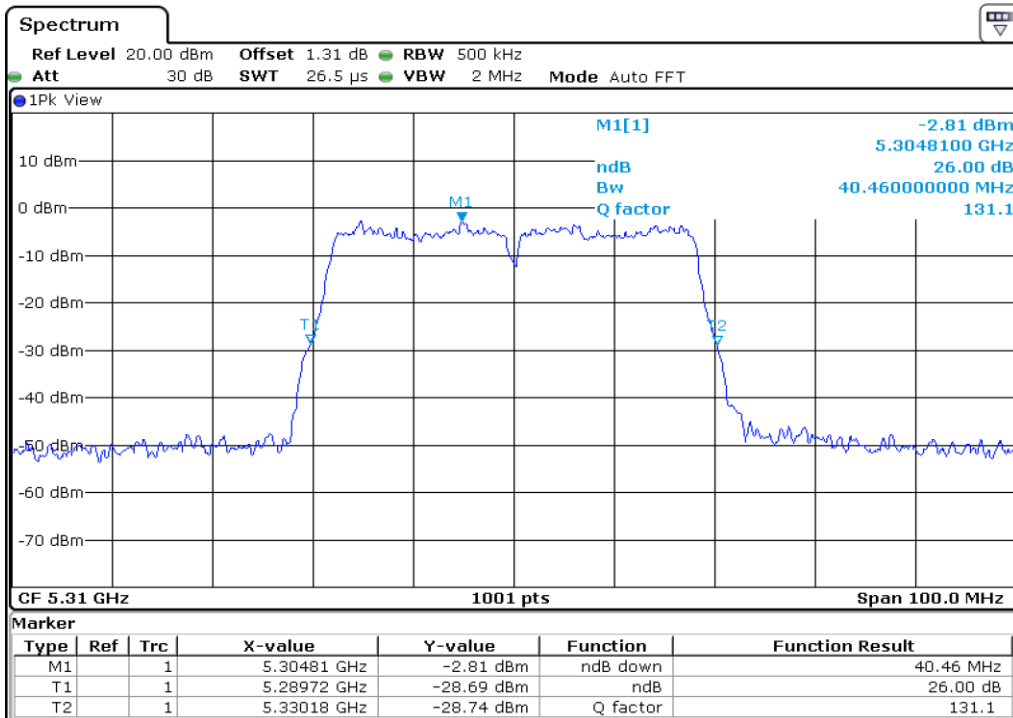

7 **26 dB Bandwidth**

8 **26 dB Bandwidth**

9	26 dB Bandwidth
---	-----------------

Test Band				WLAN_UNII2C			
Antenna				Ant 0			
Test Parameters for Channel Bandwidths							
Test Item	No.	Mode	Channel	Bandwidth	RU Tone	RB index	Verdict
26 dB Bandwidth	1	802.11 a	100	20 MHz	-	-	Pass
	2	802.11 a	116	20 MHz	-	-	Pass
	3	802.11 a	140	20 MHz	-	-	Pass
	4	802.11 n20	100	20 MHz	-	-	Pass
	5	802.11 n20	116	20 MHz	-	-	Pass
	6	802.11 n20	140	20 MHz	-	-	Pass
	7	802.11 n40	102	40 MHz	-	-	Pass
	8	802.11 n40	110	40 MHz	-	-	Pass
	9	802.11 n40	134	40 MHz	-	-	Pass
	10	802.11 ac80	106	80 MHz	-	-	Pass

1 26 dB Bandwidth

2 26 dB Bandwidth

3	26 dB Bandwidth
---	-----------------

4 **26 dB Bandwidth**

5 **26 dB Bandwidth**

6	26 dB Bandwidth
---	-----------------

7 26 dB Bandwidth

8 26 dB Bandwidth

9	26 dB Bandwidth
---	-----------------

10	26 dB Bandwidth
----	-----------------

Test Band				WLAN_UNII2C			
Antenna				Ant 1			
Test Parameters for Channel Bandwidths							
Test Item	No.	Mode	Channel	Bandwidth	RU Tone	RB index	Verdict
26 dB Bandwidth	1	802.11 a	100	20 MHz	-	-	Pass
	2	802.11 a	116	20 MHz	-	-	Pass
	3	802.11 a	140	20 MHz	-	-	Pass
	4	802.11 n20	100	20 MHz	-	-	Pass
	5	802.11 n20	116	20 MHz	-	-	Pass
	6	802.11 n20	140	20 MHz	-	-	Pass
	7	802.11 n40	102	40 MHz	-	-	Pass
	8	802.11 n40	110	40 MHz	-	-	Pass
	9	802.11 n40	134	40 MHz	-	-	Pass
	10	802.11 ac80	106	80 MHz	-	-	Pass