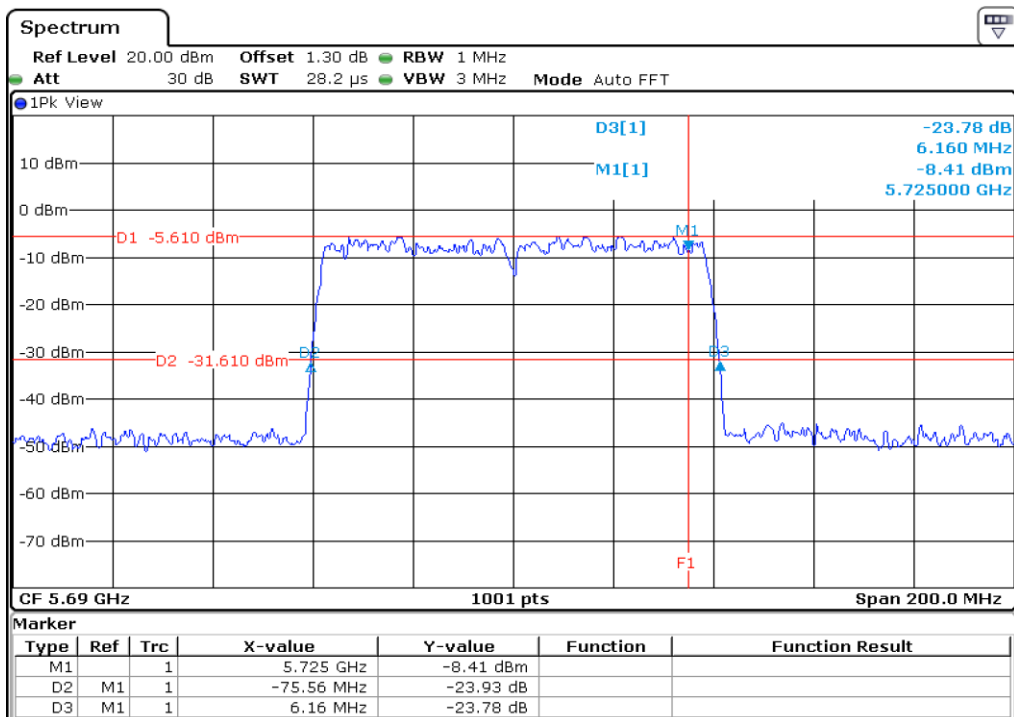

9	26 dB Bandwidth
---	-----------------

Test Band				WLAN_UNII2C / UNII3			
Antenna				Ant 0			
Test Parameters for Channel Bandwidths							
Test Item	No.	Mode	Channel	Bandwidth	RU Tone	RB index	Verdict
Straddle 26 dB Bandwidth	1	802.11 a	144	20 MHz	-	-	Pass
	2	802.11 n20	144	20 MHz	-	-	Pass
	3	802.11 n40	142	40 MHz	-	-	Pass
	4	802.11 ac80	138	80 MHz	-	-	Pass

1 **Starddle 26 dB Bandwitdh**

2 **Starddle 26 dB Bandwitdh**

3 **Starddle 26 dB Bandwidh**

4 **Starddle 26 dB Bandwidh**

Test Band				WLAN_UNII2C / UNII3			
Antenna				Ant 1			
Test Parameters for Channel Bandwidths							
Test Item	No.	Mode	Channel	Bandwidth	RU Tone	RB index	Verdict
Straddle 26 dB Bandwidth	1	802.11 a	144	20 MHz	-	-	Pass
	2	802.11 n20	144	20 MHz	-	-	Pass
	3	802.11 n40	142	40 MHz	-	-	Pass
	4	802.11 ac80	138	80 MHz	-	-	Pass

1 **Starddle 26 dB Bandwitdh**

2 **Starddle 26 dB Bandwitdh**

3 **Starddle 26 dB Bandwitdh**

4 **Starddle 26 dB Bandwitdh**

Test Band				WLAN_UNII1			
Antenna				Ant 0			
Test Parameters for Channel Bandwidths							
Test Item	No.	Mode	Channel	Bandwidth	RU Tone	RB index	Verdict
99% Occupied Bandwidth	1	802.11 a	36	20 MHz	-	-	Pass
	2	802.11 a	44	20 MHz	-	-	Pass
	3	802.11 a	48	20 MHz	-	-	Pass
	4	802.11 n20	36	20 MHz	-	-	Pass
	5	802.11 n20	44	20 MHz	-	-	Pass
	6	802.11 n20	48	20 MHz	-	-	Pass
	7	802.11 n40	38	40 MHz	-	-	Pass
	8	802.11 n40	46	40 MHz	-	-	Pass
	9	802.11 ac80	42	80 MHz	-	-	Pass