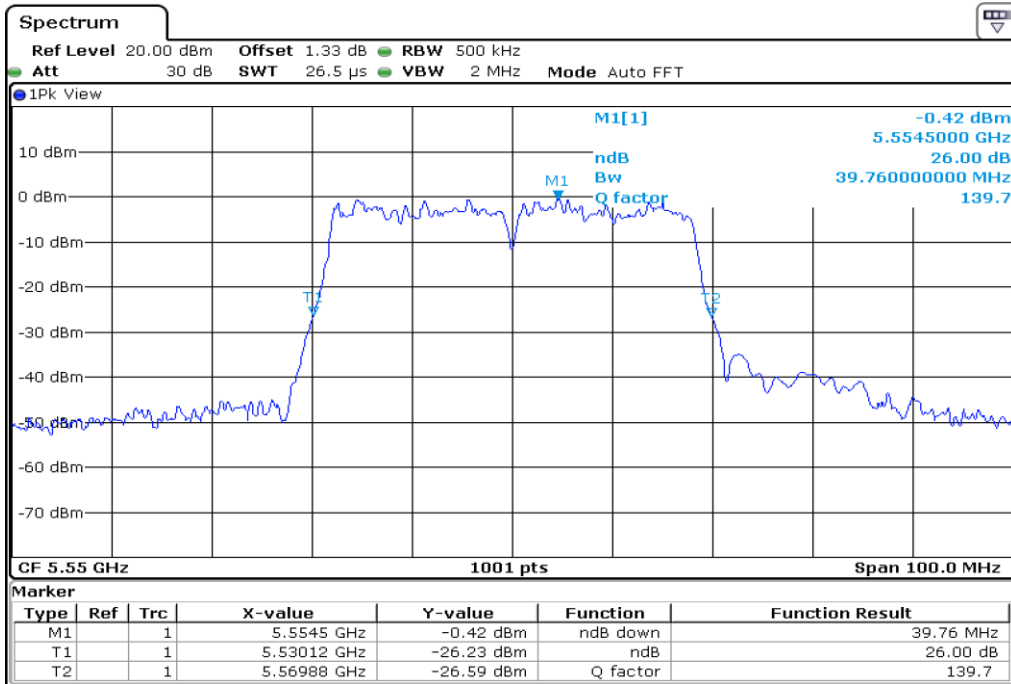

7 **26 dB Bandwidth**

8 **26 dB Bandwidth**

9	26 dB Bandwidth
---	-----------------

Test Band				WLAN_UNII2C			
Antenna				Ant 0			
Test Parameters for Channel Bandwidths							
Test Item	No.	Mode	Channel	Bandwidth	RU Tone	RB index	Verdict
26 dB Bandwidth	1	802.11 a	100	20 MHz	-	-	Pass
	2	802.11 a	116	20 MHz	-	-	Pass
	3	802.11 a	140	20 MHz	-	-	Pass
	4	802.11 n20	100	20 MHz	-	-	Pass
	5	802.11 n20	116	20 MHz	-	-	Pass
	6	802.11 n20	140	20 MHz	-	-	Pass
	7	802.11 n40	102	40 MHz	-	-	Pass
	8	802.11 n40	110	40 MHz	-	-	Pass
	9	802.11 n40	134	40 MHz	-	-	Pass
	10	802.11 ac80	106	80 MHz	-	-	Pass

1 26 dB Bandwidth

2 26 dB Bandwidth

3	26 dB Bandwidth
---	-----------------

4 **26 dB Bandwidth**

5 **26 dB Bandwidth**

6	26 dB Bandwidth
---	-----------------

7 26 dB Bandwidth

8 26 dB Bandwidth

9	26 dB Bandwidth
---	-----------------

10	26 dB Bandwidth
----	-----------------

Test Band				WLAN_UNII2C			
Antenna				Ant 1			
Test Parameters for Channel Bandwidths							
Test Item	No.	Mode	Channel	Bandwidth	RU Tone	RB index	Verdict
26 dB Bandwidth	1	802.11 a	100	20 MHz	-	-	Pass
	2	802.11 a	116	20 MHz	-	-	Pass
	3	802.11 a	140	20 MHz	-	-	Pass
	4	802.11 n20	100	20 MHz	-	-	Pass
	5	802.11 n20	116	20 MHz	-	-	Pass
	6	802.11 n20	140	20 MHz	-	-	Pass
	7	802.11 n40	102	40 MHz	-	-	Pass
	8	802.11 n40	110	40 MHz	-	-	Pass
	9	802.11 n40	134	40 MHz	-	-	Pass
	10	802.11 ac80	106	80 MHz	-	-	Pass