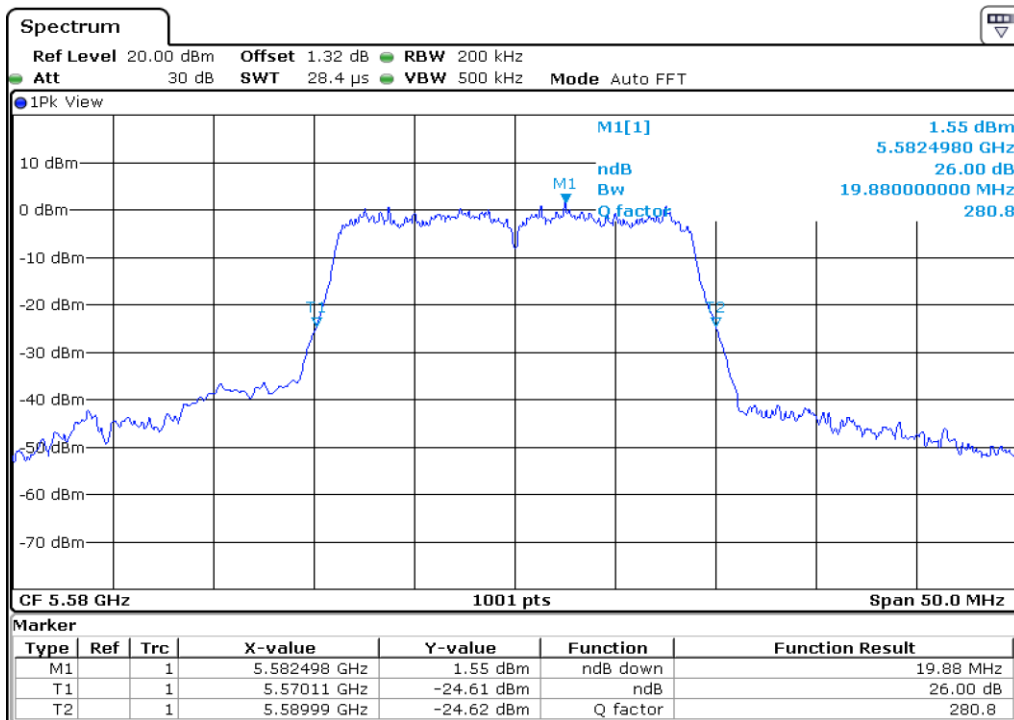

9	26 dB Bandwidth
---	-----------------

10	26 dB Bandwidth
----	-----------------

Test Band				WLAN_UNII2C			
Antenna				Ant 1			
Test Parameters for Channel Bandwidths							
Test Item	No.	Mode	Channel	Bandwidth	RU Tone	RB index	Verdict
26 dB Bandwidth	1	802.11 a	100	20 MHz	-	-	Pass
	2	802.11 a	116	20 MHz	-	-	Pass
	3	802.11 a	140	20 MHz	-	-	Pass
	4	802.11 n20	100	20 MHz	-	-	Pass
	5	802.11 n20	116	20 MHz	-	-	Pass
	6	802.11 n20	140	20 MHz	-	-	Pass
	7	802.11 n40	102	40 MHz	-	-	Pass
	8	802.11 n40	110	40 MHz	-	-	Pass
	9	802.11 n40	134	40 MHz	-	-	Pass
	10	802.11 ac80	106	80 MHz	-	-	Pass

1 26 dB Bandwidth

2 26 dB Bandwidth

3	26 dB Bandwidth
---	-----------------

4 **26 dB Bandwidth**

5 **26 dB Bandwidth**

6	26 dB Bandwidth
----------	------------------------

7 26 dB Bandwidth

8 26 dB Bandwidth

9	26 dB Bandwidth
---	-----------------

10	26 dB Bandwidth
----	-----------------

Test Band				WLAN_UNI3			
Antenna				Ant 0			
Test Parameters for Channel Bandwidths							
Test Item	No.	Mode	Channel	Bandwidth	RU Tone	RB index	Verdict
26 dB Bandwidth	1	802.11 a	149	20 MHz	-	-	Pass
	2	802.11 a	157	20 MHz	-	-	Pass
	3	802.11 a	165	20 MHz	-	-	Pass
	4	802.11 n20	149	20 MHz	-	-	Pass
	5	802.11 n20	157	20 MHz	-	-	Pass
	6	802.11 n20	165	20 MHz	-	-	Pass
	7	802.11 n40	151	40 MHz	-	-	Pass
	8	802.11 n40	159	40 MHz	-	-	Pass
	9	802.11 ac80	155	80 MHz	-	-	Pass