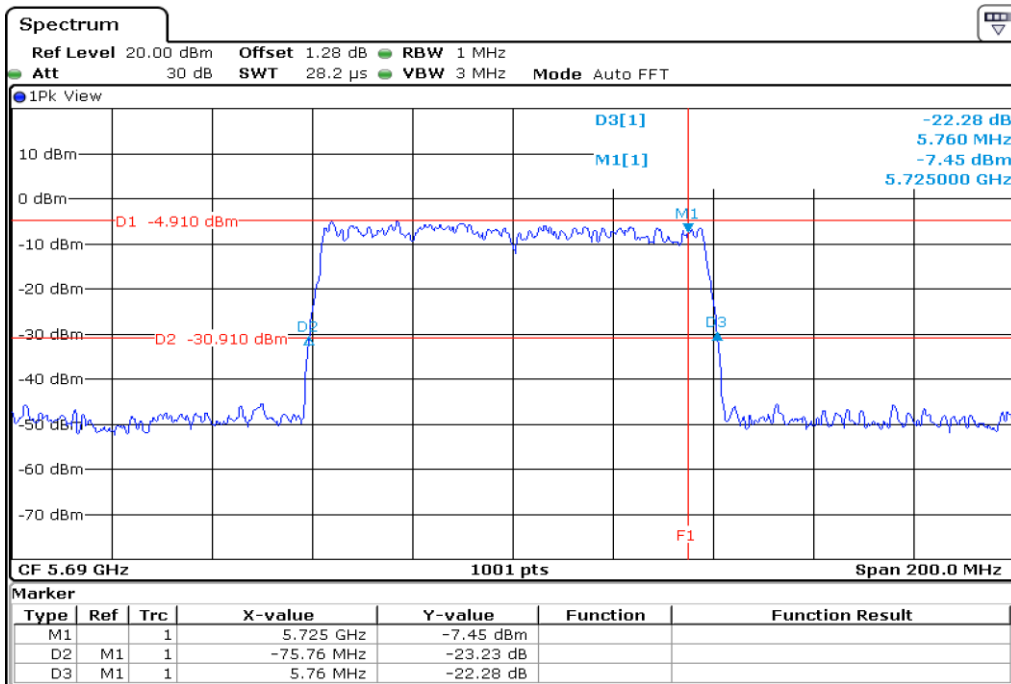

9	26 dB Bandwidth
---	-----------------

Test Band				WLAN_UNII2C / UNII3			
Antenna				Ant 0			
Test Parameters for Channel Bandwidths							
Test Item	No.	Mode	Channel	Bandwidth	RU Tone	RB index	Verdict
Straddle 26 dB Bandwidth	1	802.11 a	144	20 MHz	-	-	Pass
	2	802.11 n20	144	20 MHz	-	-	Pass
	3	802.11 n40	142	40 MHz	-	-	Pass
	4	802.11 ac80	138	80 MHz	-	-	Pass

1 **Starddle 26 dB Bandwitdh**

2 **Starddle 26 dB Bandwitdh**

3 **Starddle 26 dB Bandwidh**

4 **Starddle 26 dB Bandwidh**

Test Band				WLAN_UNII2C / UNII3			
Antenna				Ant 1			
Test Parameters for Channel Bandwidths							
Test Item	No.	Mode	Channel	Bandwidth	RU Tone	RB index	Verdict
Straddle 26 dB Bandwidth	1	802.11 a	144	20 MHz	-	-	Pass
	2	802.11 n20	144	20 MHz	-	-	Pass
	3	802.11 n40	142	40 MHz	-	-	Pass
	4	802.11 ac80	138	80 MHz	-	-	Pass