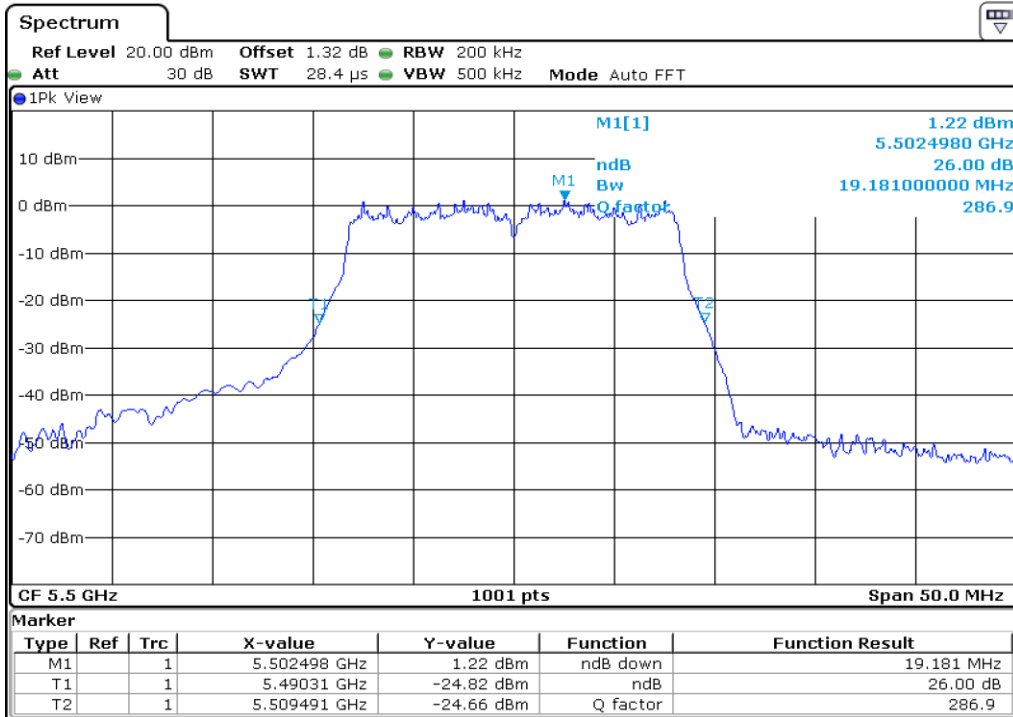

7 **26 dB Bandwidth**

8 **26 dB Bandwidth**

9	26 dB Bandwidth
---	-----------------

Test Band				WLAN_UNII2C			
Antenna				Ant 0			
Test Parameters for Channel Bandwidths							
Test Item	No.	Mode	Channel	Bandwidth	RU Tone	RB index	Verdict
26 dB Bandwidth	1	802.11 a	100	20 MHz	-	-	Pass
	2	802.11 a	116	20 MHz	-	-	Pass
	3	802.11 a	140	20 MHz	-	-	Pass
	4	802.11 n20	100	20 MHz	-	-	Pass
	5	802.11 n20	116	20 MHz	-	-	Pass
	6	802.11 n20	140	20 MHz	-	-	Pass
	7	802.11 n40	102	40 MHz	-	-	Pass
	8	802.11 n40	110	40 MHz	-	-	Pass
	9	802.11 n40	134	40 MHz	-	-	Pass
	10	802.11 ac80	106	80 MHz	-	-	Pass

1 26 dB Bandwidth

2 26 dB Bandwidth

3	26 dB Bandwidth
---	-----------------

4 **26 dB Bandwidth**

5 **26 dB Bandwidth**

6	26 dB Bandwidth
---	-----------------

7 26 dB Bandwidth

8 26 dB Bandwidth

9	26 dB Bandwidth
---	-----------------

10	26 dB Bandwidth
----	-----------------

Test Band				WLAN_UNII2C			
Antenna				Ant 1			
Test Parameters for Channel Bandwidths							
Test Item	No.	Mode	Channel	Bandwidth	RU Tone	RB index	Verdict
26 dB Bandwidth	1	802.11 a	100	20 MHz	-	-	Pass
	2	802.11 a	116	20 MHz	-	-	Pass
	3	802.11 a	140	20 MHz	-	-	Pass
	4	802.11 n20	100	20 MHz	-	-	Pass
	5	802.11 n20	116	20 MHz	-	-	Pass
	6	802.11 n20	140	20 MHz	-	-	Pass
	7	802.11 n40	102	40 MHz	-	-	Pass
	8	802.11 n40	110	40 MHz	-	-	Pass
	9	802.11 n40	134	40 MHz	-	-	Pass
	10	802.11 ac80	106	80 MHz	-	-	Pass