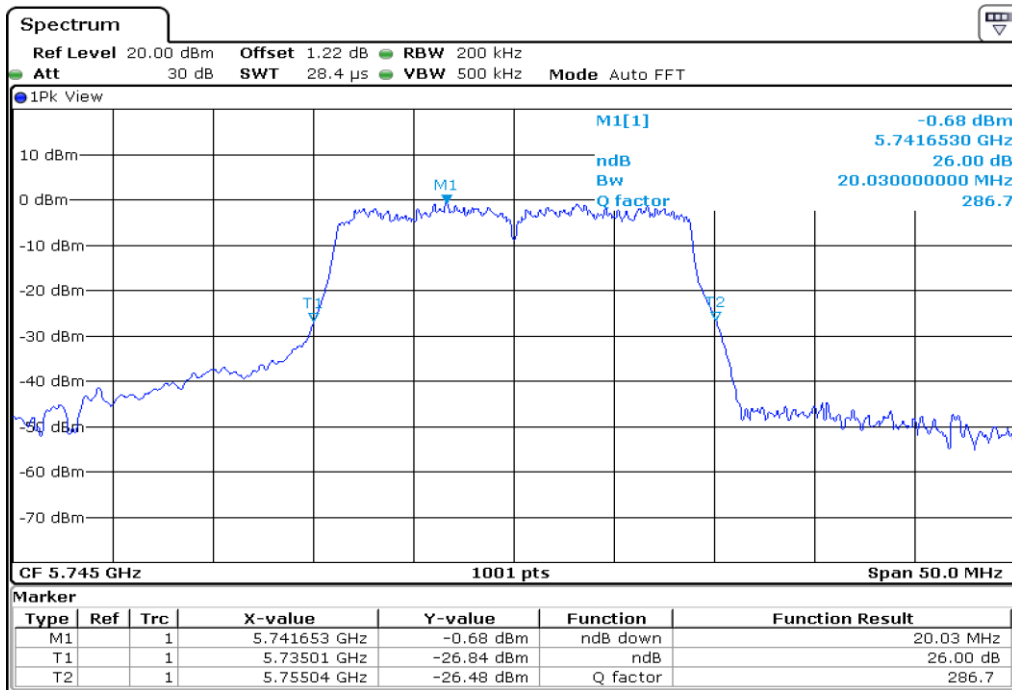

9	26 dB Bandwidth
---	-----------------

10	26 dB Bandwidth
----	-----------------

Test Band				WLAN_UNII2C			
Antenna				Ant 1			
Test Parameters for Channel Bandwidths							
Test Item	No.	Mode	Channel	Bandwidth	RU Tone	RB index	Verdict
26 dB Bandwidth	1	802.11 a	100	20 MHz	-	-	Pass
	2	802.11 a	116	20 MHz	-	-	Pass
	3	802.11 a	140	20 MHz	-	-	Pass
	4	802.11 n20	100	20 MHz	-	-	Pass
	5	802.11 n20	116	20 MHz	-	-	Pass
	6	802.11 n20	140	20 MHz	-	-	Pass
	7	802.11 n40	102	40 MHz	-	-	Pass
	8	802.11 n40	110	40 MHz	-	-	Pass
	9	802.11 n40	134	40 MHz	-	-	Pass
	10	802.11 ac80	106	80 MHz	-	-	Pass

1 26 dB Bandwidth

2 26 dB Bandwidth

3	26 dB Bandwidth
---	-----------------

4 **26 dB Bandwidth**

5 **26 dB Bandwidth**

6	26 dB Bandwidth
----------	------------------------

7 26 dB Bandwidth

8 26 dB Bandwidth

9	26 dB Bandwidth
---	-----------------

10	26 dB Bandwidth
----	-----------------

Test Band				WLAN_UNI3			
Antenna				Ant 0			
Test Parameters for Channel Bandwidths							
Test Item	No.	Mode	Channel	Bandwidth	RU Tone	RB index	Verdict
26 dB Bandwidth	1	802.11 a	149	20 MHz	-	-	Pass
	2	802.11 a	157	20 MHz	-	-	Pass
	3	802.11 a	165	20 MHz	-	-	Pass
	4	802.11 n20	149	20 MHz	-	-	Pass
	5	802.11 n20	157	20 MHz	-	-	Pass
	6	802.11 n20	165	20 MHz	-	-	Pass
	7	802.11 n40	151	40 MHz	-	-	Pass
	8	802.11 n40	159	40 MHz	-	-	Pass
	9	802.11 ac80	155	80 MHz	-	-	Pass