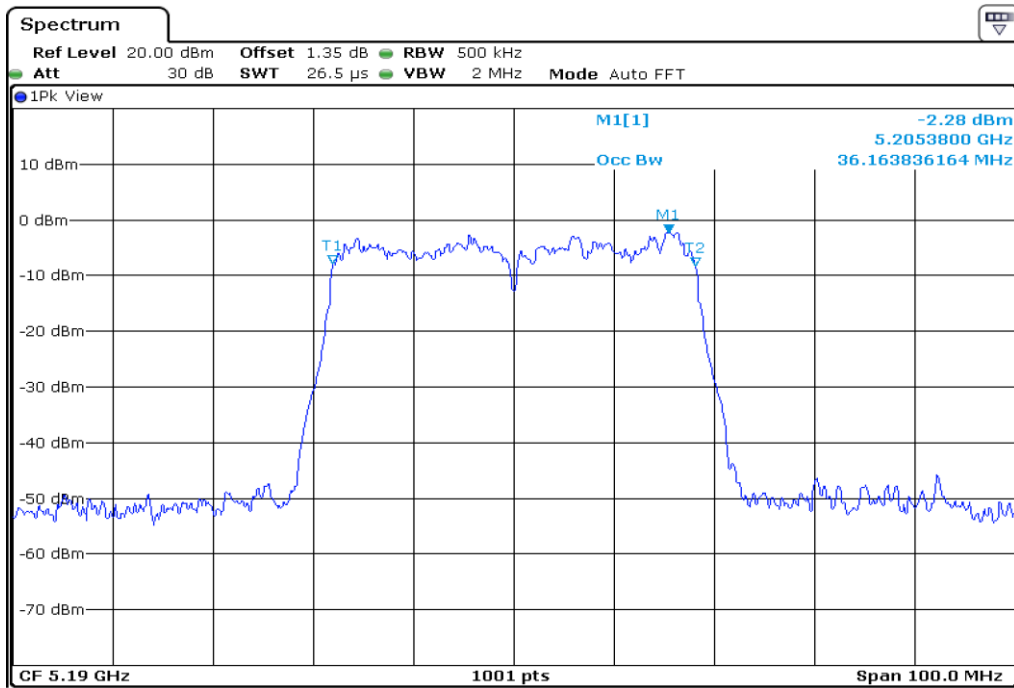

1 **Starddle 26 dB Bandwitdh**

2 **Starddle 26 dB Bandwitdh**

3 **Starddle 26 dB Bandwitdh**

4 **Starddle 26 dB Bandwitdh**

Test Band				WLAN_UNII1			
Antenna				Ant 0			
Test Parameters for Channel Bandwidths							
Test Item	No.	Mode	Channel	Bandwidth	RU Tone	RB index	Verdict
99% Occupied Bandwidth	1	802.11 a	36	20 MHz	-	-	Pass
	2	802.11 a	44	20 MHz	-	-	Pass
	3	802.11 a	48	20 MHz	-	-	Pass
	4	802.11 n20	36	20 MHz	-	-	Pass
	5	802.11 n20	44	20 MHz	-	-	Pass
	6	802.11 n20	48	20 MHz	-	-	Pass
	7	802.11 n40	38	40 MHz	-	-	Pass
	8	802.11 n40	46	40 MHz	-	-	Pass
	9	802.11 ac80	42	80 MHz	-	-	Pass

1	99% Occupied Bandwidth
---	------------------------

2	99% Occupied Bandwidth
---	------------------------

3	99% Occupied Bandwidth
---	------------------------

4 99% Occupied Bandwidth

5 99% Occupied Bandwidth

6	99% Occupied Bandwidth
---	------------------------

7	99% Occupied Bandwidth
---	------------------------

8	99% Occupied Bandwidth
---	------------------------

9	99% Occupied Bandwidth
---	------------------------