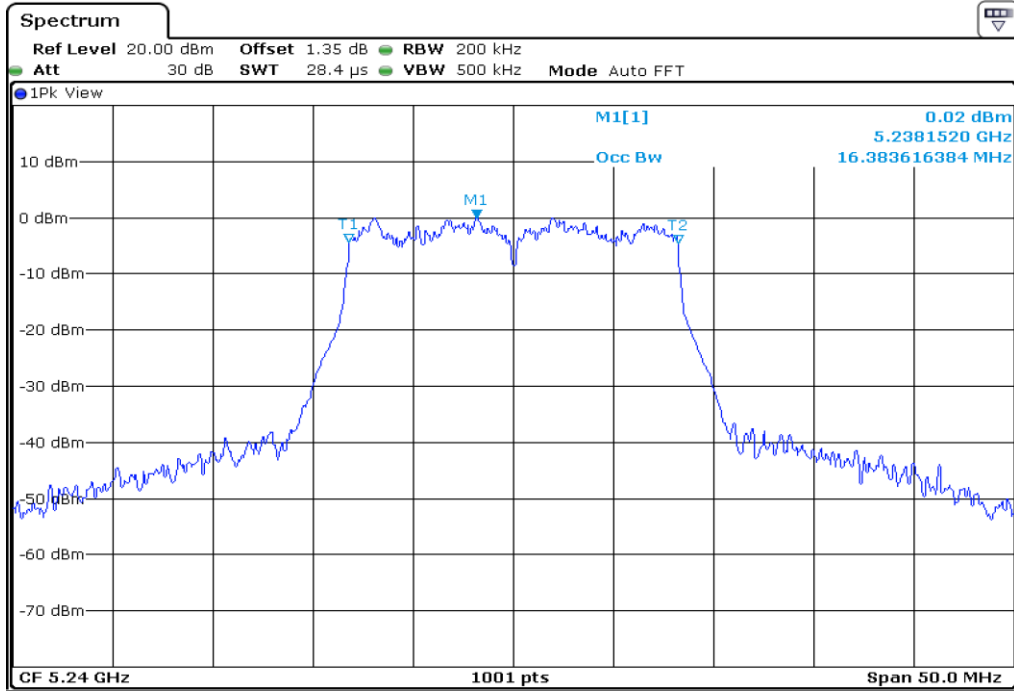

1 **Starddle 26 dB Bandwitdh**

2 **Starddle 26 dB Bandwitdh**

3 **Starddle 26 dB Bandwidh**

4 **Starddle 26 dB Bandwidh**

Test Band				WLAN_UNII2C / UNII3			
Antenna				Ant 1			
Test Parameters for Channel Bandwidths							
Test Item	No.	Mode	Channel	Bandwidth	RU Tone	RB index	Verdict
Straddle 26 dB Bandwidth	1	802.11 a	144	20 MHz	-	-	Pass
	2	802.11 n20	144	20 MHz	-	-	Pass
	3	802.11 n40	142	40 MHz	-	-	Pass
	4	802.11 ac80	138	80 MHz	-	-	Pass

1 **Starddle 26 dB Bandwitdh**

2 **Starddle 26 dB Bandwitdh**

3 **Starddle 26 dB Bandwitdh**

4 **Starddle 26 dB Bandwitdh**

Test Band				WLAN_UNII1			
Antenna				Ant 0			
Test Parameters for Channel Bandwidths							
Test Item	No.	Mode	Channel	Bandwidth	RU Tone	RB index	Verdict
99% Occupied Bandwidth	1	802.11 a	36	20 MHz	-	-	Pass
	2	802.11 a	44	20 MHz	-	-	Pass
	3	802.11 a	48	20 MHz	-	-	Pass
	4	802.11 n20	36	20 MHz	-	-	Pass
	5	802.11 n20	44	20 MHz	-	-	Pass
	6	802.11 n20	48	20 MHz	-	-	Pass
	7	802.11 n40	38	40 MHz	-	-	Pass
	8	802.11 n40	46	40 MHz	-	-	Pass
	9	802.11 ac80	42	80 MHz	-	-	Pass

1	99% Occupied Bandwidth
---	------------------------

2	99% Occupied Bandwidth
---	------------------------

3	99% Occupied Bandwidth
---	------------------------

4 99% Occupied Bandwidth

5 99% Occupied Bandwidth