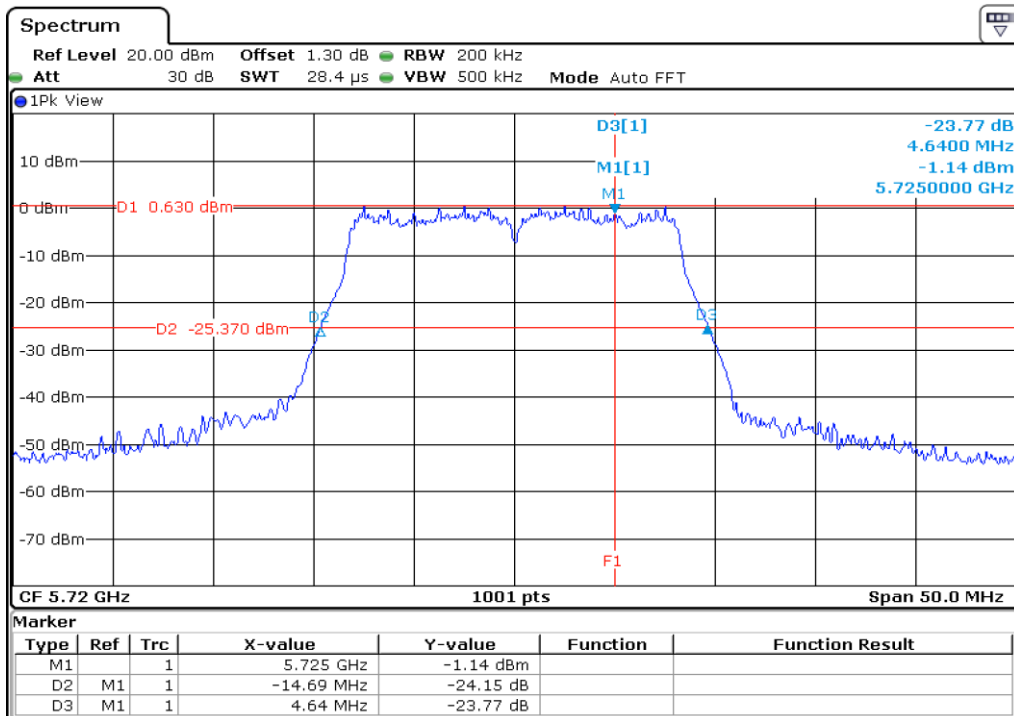

9	26 dB Bandwidth
---	-----------------

Test Band				WLAN_UNII2C / UNII3			
Antenna				Ant 0			
Test Parameters for Channel Bandwidths							
Test Item	No.	Mode	Channel	Bandwidth	RU Tone	RB index	Verdict
Straddle 26 dB Bandwidth	1	802.11 a	144	20 MHz	-	-	Pass
	2	802.11 n20	144	20 MHz	-	-	Pass
	3	802.11 n40	142	40 MHz	-	-	Pass
	4	802.11 ac80	138	80 MHz	-	-	Pass

1 **Starddle 26 dB Bandwitdh**

2 **Starddle 26 dB Bandwitdh**

3 **Starddle 26 dB Bandwidh**

4 **Starddle 26 dB Bandwidh**

Test Band				WLAN_UNII2C / UNII3			
Antenna				Ant 1			
Test Parameters for Channel Bandwidths							
Test Item	No.	Mode	Channel	Bandwidth	RU Tone	RB index	Verdict
Straddle 26 dB Bandwidth	1	802.11 a	144	20 MHz	-	-	Pass
	2	802.11 n20	144	20 MHz	-	-	Pass
	3	802.11 n40	142	40 MHz	-	-	Pass
	4	802.11 ac80	138	80 MHz	-	-	Pass

1 **Starddle 26 dB Bandwitdh**

2 **Starddle 26 dB Bandwitdh**

3 **Starddle 26 dB Bandwitdh**

4 **Starddle 26 dB Bandwitdh**

Test Band				WLAN_UNII1			
Antenna				Ant 0			
Test Parameters for Channel Bandwidths							
Test Item	No.	Mode	Channel	Bandwidth	RU Tone	RB index	Verdict
99% Occupied Bandwidth	1	802.11 a	36	20 MHz	-	-	Pass
	2	802.11 a	44	20 MHz	-	-	Pass
	3	802.11 a	48	20 MHz	-	-	Pass
	4	802.11 n20	36	20 MHz	-	-	Pass
	5	802.11 n20	44	20 MHz	-	-	Pass
	6	802.11 n20	48	20 MHz	-	-	Pass
	7	802.11 n40	38	40 MHz	-	-	Pass
	8	802.11 n40	46	40 MHz	-	-	Pass
	9	802.11 ac80	42	80 MHz	-	-	Pass