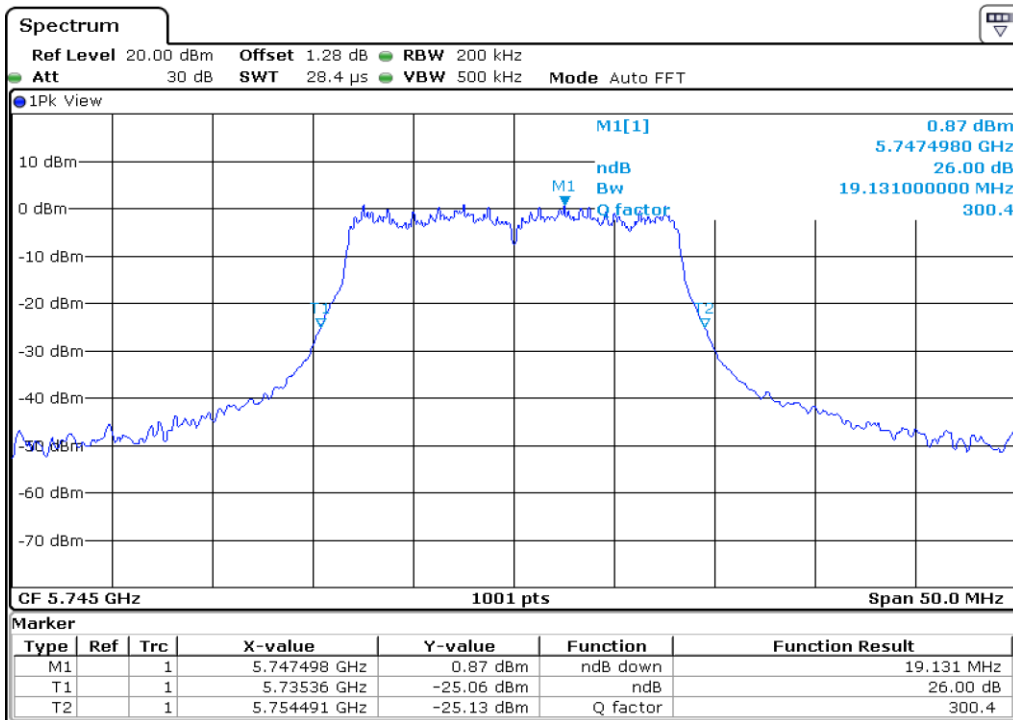

9	26 dB Bandwidth
---	-----------------

Test Band				WLAN_UNI3			
Antenna				Ant 1			
Test Parameters for Channel Bandwidths							
Test Item	No.	Mode	Channel	Bandwidth	RU Tone	RB index	Verdict
26 dB Bandwidth	1	802.11 a	149	20 MHz	-	-	Pass
	2	802.11 a	157	20 MHz	-	-	Pass
	3	802.11 a	165	20 MHz	-	-	Pass
	4	802.11 n20	149	20 MHz	-	-	Pass
	5	802.11 n20	157	20 MHz	-	-	Pass
	6	802.11 n20	165	20 MHz	-	-	Pass
	7	802.11 n40	151	40 MHz	-	-	Pass
	8	802.11 n40	159	40 MHz	-	-	Pass
	9	802.11 ac80	155	80 MHz	-	-	Pass

1 26 dB Bandwidth

2 26 dB Bandwidth

3	26 dB Bandwidth
---	-----------------

4 **26 dB Bandwidth**

5 **26 dB Bandwidth**

6	26 dB Bandwidth
----------	------------------------

7 26 dB Bandwidth

8 26 dB Bandwidth

9	26 dB Bandwidth
---	-----------------

Test Band				WLAN_UNII2C / UNII3			
Antenna				Ant 0			
Test Parameters for Channel Bandwidths							
Test Item	No.	Mode	Channel	Bandwidth	RU Tone	RB index	Verdict
Straddle 26 dB Bandwidth	1	802.11 a	144	20 MHz	-	-	Pass
	2	802.11 n20	144	20 MHz	-	-	Pass
	3	802.11 n40	142	40 MHz	-	-	Pass
	4	802.11 ac80	138	80 MHz	-	-	Pass