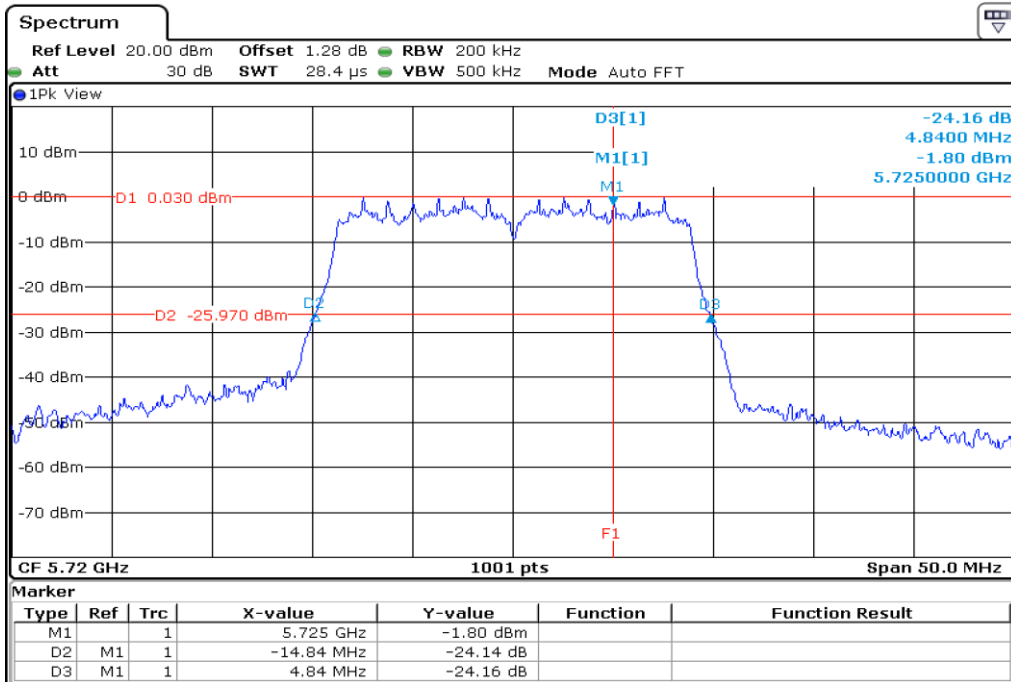

9	26 dB Bandwidth
---	-----------------

Test Band				WLAN_UNI3			
Antenna				Ant 1			
Test Parameters for Channel Bandwidths							
Test Item	No.	Mode	Channel	Bandwidth	RU Tone	RB index	Verdict
26 dB Bandwidth	1	802.11 a	149	20 MHz	-	-	Pass
	2	802.11 a	157	20 MHz	-	-	Pass
	3	802.11 a	165	20 MHz	-	-	Pass
	4	802.11 n20	149	20 MHz	-	-	Pass
	5	802.11 n20	157	20 MHz	-	-	Pass
	6	802.11 n20	165	20 MHz	-	-	Pass
	7	802.11 n40	151	40 MHz	-	-	Pass
	8	802.11 n40	159	40 MHz	-	-	Pass
	9	802.11 ac80	155	80 MHz	-	-	Pass

1 26 dB Bandwidth

2 26 dB Bandwidth

3	26 dB Bandwidth
---	-----------------

4 **26 dB Bandwidth**

5 **26 dB Bandwidth**

6	26 dB Bandwidth
----------	------------------------

7 26 dB Bandwidth

8 26 dB Bandwidth

9	26 dB Bandwidth
---	-----------------

Test Band				WLAN_UNII2C / UNII3			
Antenna				Ant 0			
Test Parameters for Channel Bandwidths							
Test Item	No.	Mode	Channel	Bandwidth	RU Tone	RB index	Verdict
Straddle 26 dB Bandwidth	1	802.11 a	144	20 MHz	-	-	Pass
	2	802.11 n20	144	20 MHz	-	-	Pass
	3	802.11 n40	142	40 MHz	-	-	Pass
	4	802.11 ac80	138	80 MHz	-	-	Pass

1 **Starddle 26 dB Bandwitdh**

2 **Starddle 26 dB Bandwitdh**

3 **Starddle 26 dB Bandwidh**

4 **Starddle 26 dB Bandwidh**

Test Band				WLAN_UNII2C / UNII3			
Antenna				Ant 1			
Test Parameters for Channel Bandwidths							
Test Item	No.	Mode	Channel	Bandwidth	RU Tone	RB index	Verdict
Straddle 26 dB Bandwidth	1	802.11 a	144	20 MHz	-	-	Pass
	2	802.11 n20	144	20 MHz	-	-	Pass
	3	802.11 n40	142	40 MHz	-	-	Pass
	4	802.11 ac80	138	80 MHz	-	-	Pass