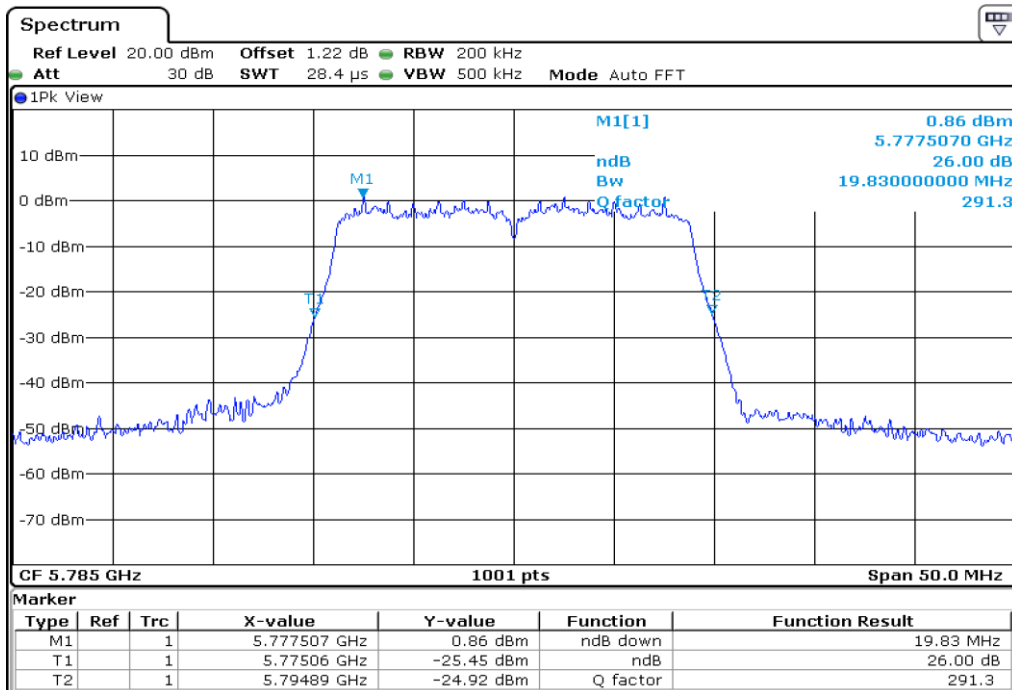

9	26 dB Bandwidth
---	-----------------

10	26 dB Bandwidth
----	-----------------

Test Band				WLAN_UNI3			
Antenna				Ant 0			
Test Parameters for Channel Bandwidths							
Test Item	No.	Mode	Channel	Bandwidth	RU Tone	RB index	Verdict
26 dB Bandwidth	1	802.11 a	149	20 MHz	-	-	Pass
	2	802.11 a	157	20 MHz	-	-	Pass
	3	802.11 a	165	20 MHz	-	-	Pass
	4	802.11 n20	149	20 MHz	-	-	Pass
	5	802.11 n20	157	20 MHz	-	-	Pass
	6	802.11 n20	165	20 MHz	-	-	Pass
	7	802.11 n40	151	40 MHz	-	-	Pass
	8	802.11 n40	159	40 MHz	-	-	Pass
	9	802.11 ac80	155	80 MHz	-	-	Pass

1 26 dB Bandwidth

2 26 dB Bandwidth

3	26 dB Bandwidth
---	-----------------

4 **26 dB Bandwidth**

5 **26 dB Bandwidth**

6	26 dB Bandwidth
---	-----------------

7 26 dB Bandwidth

8 26 dB Bandwidth