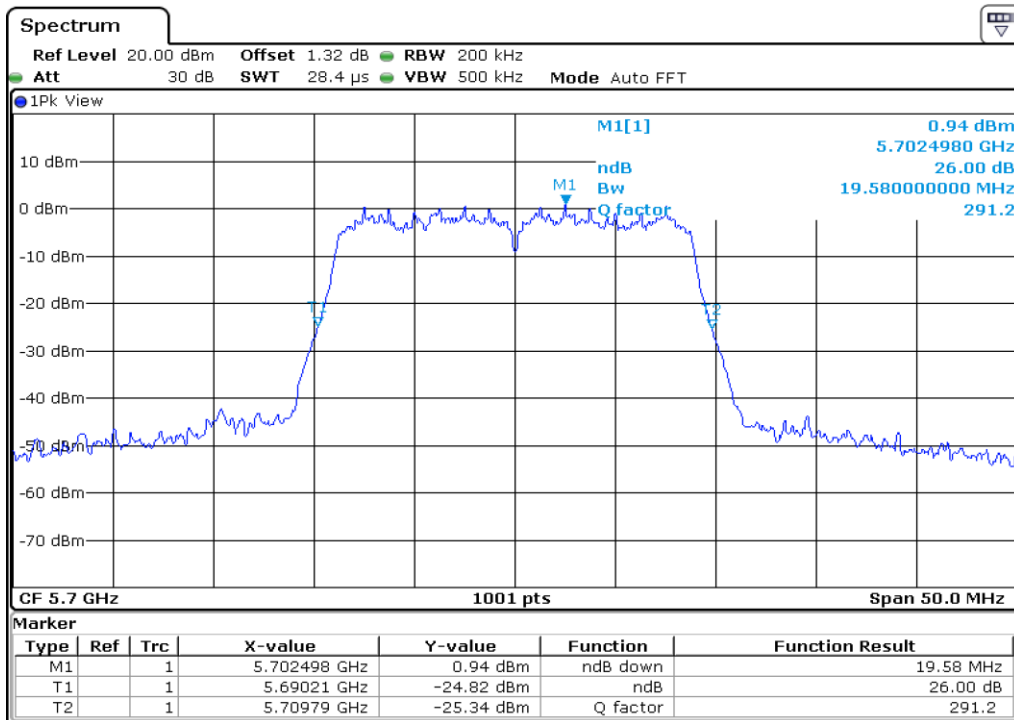

9	26 dB Bandwidth
---	-----------------

10	26 dB Bandwidth
----	-----------------

Test Band				WLAN_UNII2C			
Antenna				Ant 1			
Test Parameters for Channel Bandwidths							
Test Item	No.	Mode	Channel	Bandwidth	RU Tone	RB index	Verdict
26 dB Bandwidth	1	802.11 a	100	20 MHz	-	-	Pass
	2	802.11 a	116	20 MHz	-	-	Pass
	3	802.11 a	140	20 MHz	-	-	Pass
	4	802.11 n20	100	20 MHz	-	-	Pass
	5	802.11 n20	116	20 MHz	-	-	Pass
	6	802.11 n20	140	20 MHz	-	-	Pass
	7	802.11 n40	102	40 MHz	-	-	Pass
	8	802.11 n40	110	40 MHz	-	-	Pass
	9	802.11 n40	134	40 MHz	-	-	Pass
	10	802.11 ac80	106	80 MHz	-	-	Pass

1 26 dB Bandwidth

2 26 dB Bandwidth

3	26 dB Bandwidth
---	-----------------

4 **26 dB Bandwidth**

5 **26 dB Bandwidth**

6	26 dB Bandwidth
----------	------------------------

7 26 dB Bandwidth

8 26 dB Bandwidth

9	26 dB Bandwidth
---	-----------------

10	26 dB Bandwidth
----	-----------------

Test Band				WLAN_UNI3			
Antenna				Ant 0			
Test Parameters for Channel Bandwidths							
Test Item	No.	Mode	Channel	Bandwidth	RU Tone	RB index	Verdict
26 dB Bandwidth	1	802.11 a	149	20 MHz	-	-	Pass
	2	802.11 a	157	20 MHz	-	-	Pass
	3	802.11 a	165	20 MHz	-	-	Pass
	4	802.11 n20	149	20 MHz	-	-	Pass
	5	802.11 n20	157	20 MHz	-	-	Pass
	6	802.11 n20	165	20 MHz	-	-	Pass
	7	802.11 n40	151	40 MHz	-	-	Pass
	8	802.11 n40	159	40 MHz	-	-	Pass
	9	802.11 ac80	155	80 MHz	-	-	Pass