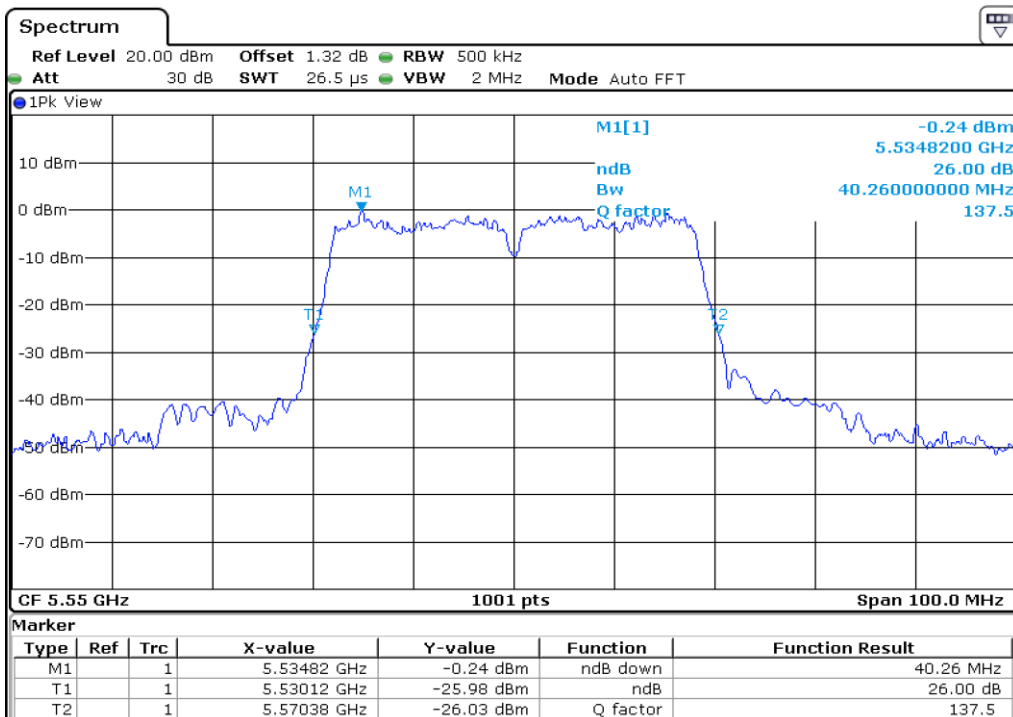

9	26 dB Bandwidth
---	-----------------

10	26 dB Bandwidth
----	-----------------

Test Band				WLAN_UNII2C			
Antenna				Ant 1			
Test Parameters for Channel Bandwidths							
Test Item	No.	Mode	Channel	Bandwidth	RU Tone	RB index	Verdict
26 dB Bandwidth	1	802.11 a	100	20 MHz	-	-	Pass
	2	802.11 a	116	20 MHz	-	-	Pass
	3	802.11 a	140	20 MHz	-	-	Pass
	4	802.11 n20	100	20 MHz	-	-	Pass
	5	802.11 n20	116	20 MHz	-	-	Pass
	6	802.11 n20	140	20 MHz	-	-	Pass
	7	802.11 n40	102	40 MHz	-	-	Pass
	8	802.11 n40	110	40 MHz	-	-	Pass
	9	802.11 n40	134	40 MHz	-	-	Pass
	10	802.11 ac80	106	80 MHz	-	-	Pass

1 26 dB Bandwidth

2 26 dB Bandwidth

3	26 dB Bandwidth
---	-----------------

4 **26 dB Bandwidth**

5 **26 dB Bandwidth**

6	26 dB Bandwidth
----------	------------------------

7 26 dB Bandwidth

8 26 dB Bandwidth

9	26 dB Bandwidth
---	-----------------

10	26 dB Bandwidth
----	-----------------

Test Band				WLAN_UNI3			
Antenna				Ant 0			
Test Parameters for Channel Bandwidths							
Test Item	No.	Mode	Channel	Bandwidth	RU Tone	RB index	Verdict
26 dB Bandwidth	1	802.11 a	149	20 MHz	-	-	Pass
	2	802.11 a	157	20 MHz	-	-	Pass
	3	802.11 a	165	20 MHz	-	-	Pass
	4	802.11 n20	149	20 MHz	-	-	Pass
	5	802.11 n20	157	20 MHz	-	-	Pass
	6	802.11 n20	165	20 MHz	-	-	Pass
	7	802.11 n40	151	40 MHz	-	-	Pass
	8	802.11 n40	159	40 MHz	-	-	Pass
	9	802.11 ac80	155	80 MHz	-	-	Pass