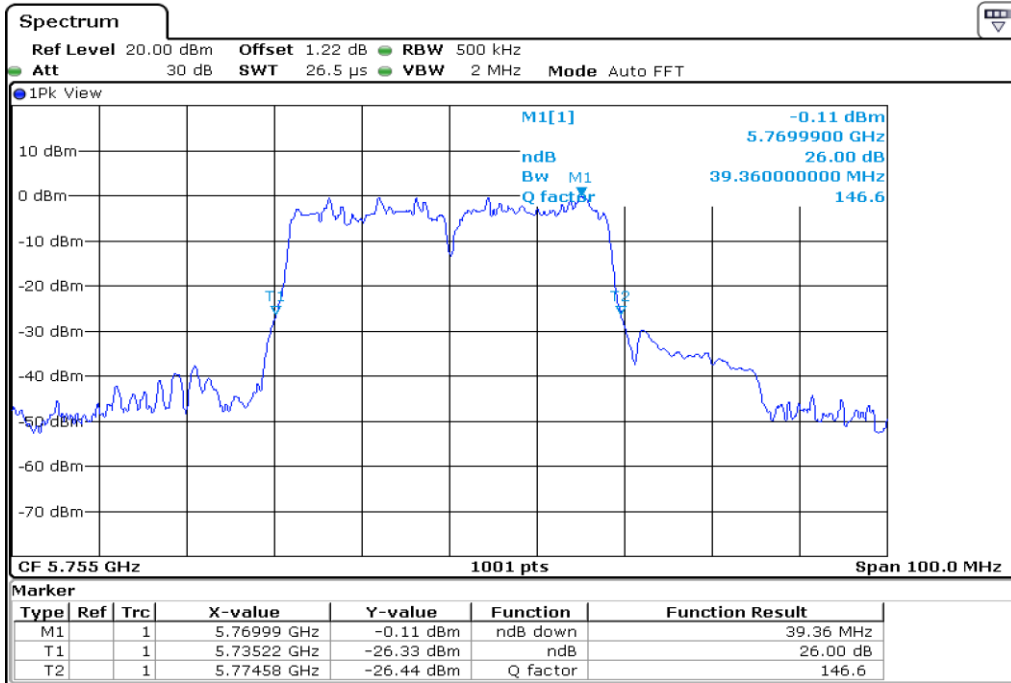

1 26 dB Bandwidth

2 26 dB Bandwidth

3	26 dB Bandwidth
---	-----------------

4 **26 dB Bandwidth**

5 **26 dB Bandwidth**

6	26 dB Bandwidth
---	-----------------

7 26 dB Bandwidth

8 26 dB Bandwidth

9	26 dB Bandwidth
---	-----------------

Test Band				WLAN_UNI3			
Antenna				Ant 1			
Test Parameters for Channel Bandwidths							
Test Item	No.	Mode	Channel	Bandwidth	RU Tone	RB index	Verdict
26 dB Bandwidth	1	802.11 a	149	20 MHz	-	-	Pass
	2	802.11 a	157	20 MHz	-	-	Pass
	3	802.11 a	165	20 MHz	-	-	Pass
	4	802.11 n20	149	20 MHz	-	-	Pass
	5	802.11 n20	157	20 MHz	-	-	Pass
	6	802.11 n20	165	20 MHz	-	-	Pass
	7	802.11 n40	151	40 MHz	-	-	Pass
	8	802.11 n40	159	40 MHz	-	-	Pass
	9	802.11 ac80	155	80 MHz	-	-	Pass