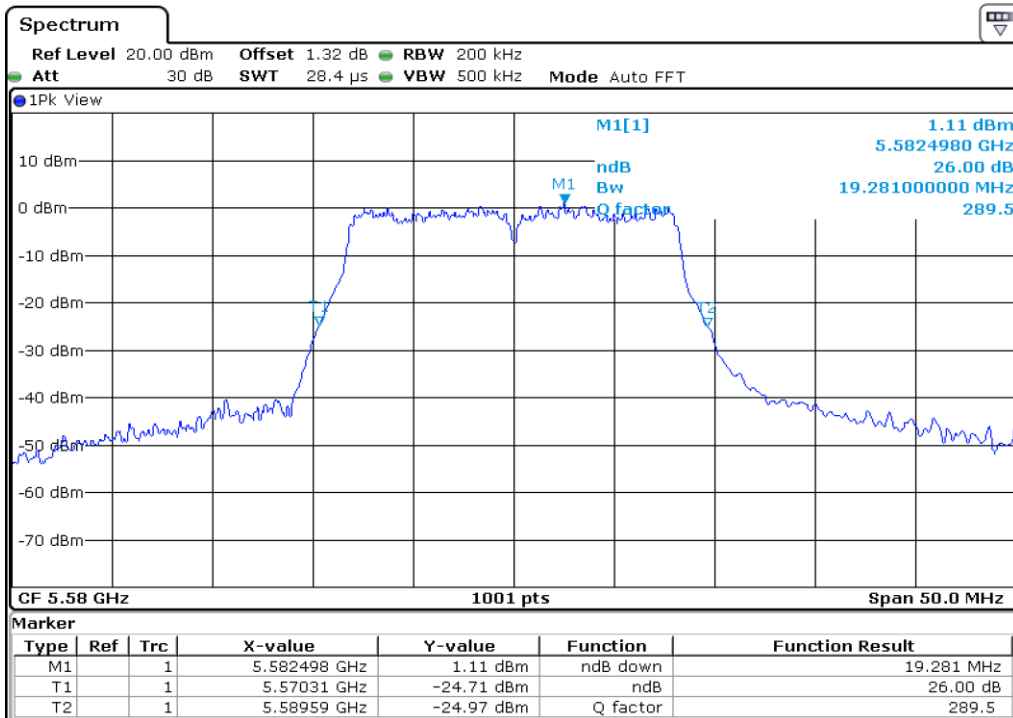

9	26 dB Bandwidth
---	-----------------

10	26 dB Bandwidth
----	-----------------

Test Band				WLAN_UNII2C			
Antenna				Ant 1			
Test Parameters for Channel Bandwidths							
Test Item	No.	Mode	Channel	Bandwidth	RU Tone	RB index	Verdict
26 dB Bandwidth	1	802.11 a	100	20 MHz	-	-	Pass
	2	802.11 a	116	20 MHz	-	-	Pass
	3	802.11 a	140	20 MHz	-	-	Pass
	4	802.11 n20	100	20 MHz	-	-	Pass
	5	802.11 n20	116	20 MHz	-	-	Pass
	6	802.11 n20	140	20 MHz	-	-	Pass
	7	802.11 n40	102	40 MHz	-	-	Pass
	8	802.11 n40	110	40 MHz	-	-	Pass
	9	802.11 n40	134	40 MHz	-	-	Pass
	10	802.11 ac80	106	80 MHz	-	-	Pass

1 26 dB Bandwidth

2 26 dB Bandwidth

3	26 dB Bandwidth
---	-----------------

4 **26 dB Bandwidth**

5 **26 dB Bandwidth**

6	26 dB Bandwidth
----------	------------------------

7 26 dB Bandwidth

8 26 dB Bandwidth