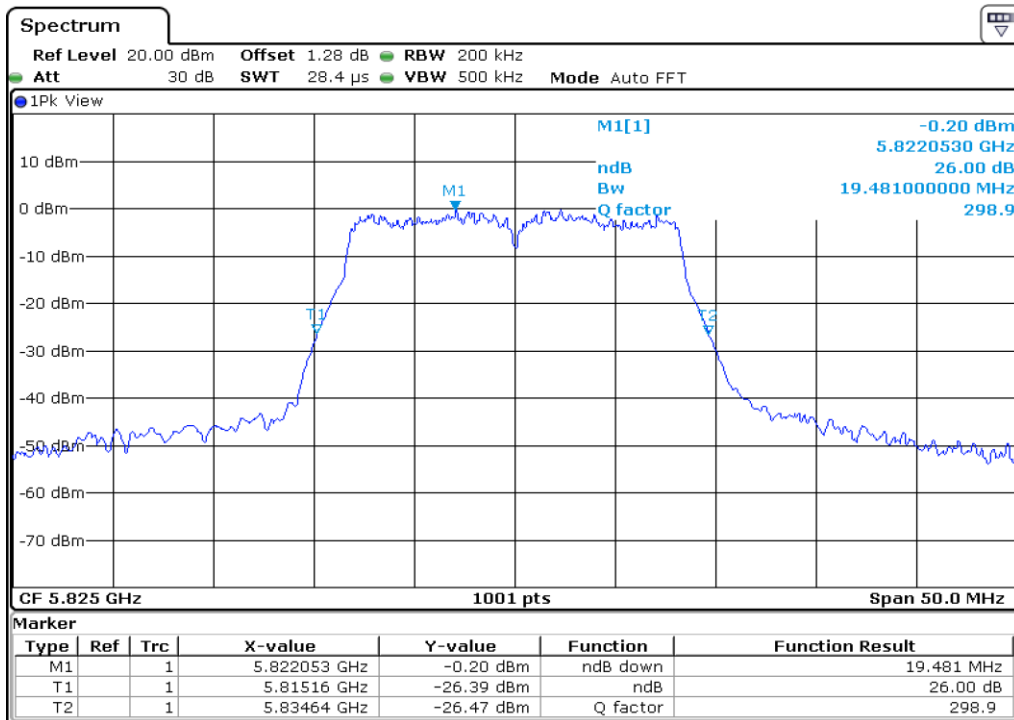

1 26 dB Bandwidth

2 26 dB Bandwidth

3	26 dB Bandwidth
---	-----------------

4 **26 dB Bandwidth**

5 **26 dB Bandwidth**

6	26 dB Bandwidth
----------	------------------------

7 26 dB Bandwidth

8 26 dB Bandwidth

9	26 dB Bandwidth
---	-----------------

Test Band				WLAN_UNII2C / UNII3			
Antenna				Ant 0			
Test Parameters for Channel Bandwidths							
Test Item	No.	Mode	Channel	Bandwidth	RU Tone	RB index	Verdict
Straddle 26 dB Bandwidth	1	802.11 a	144	20 MHz	-	-	Pass
	2	802.11 n20	144	20 MHz	-	-	Pass
	3	802.11 n40	142	40 MHz	-	-	Pass
	4	802.11 ac80	138	80 MHz	-	-	Pass