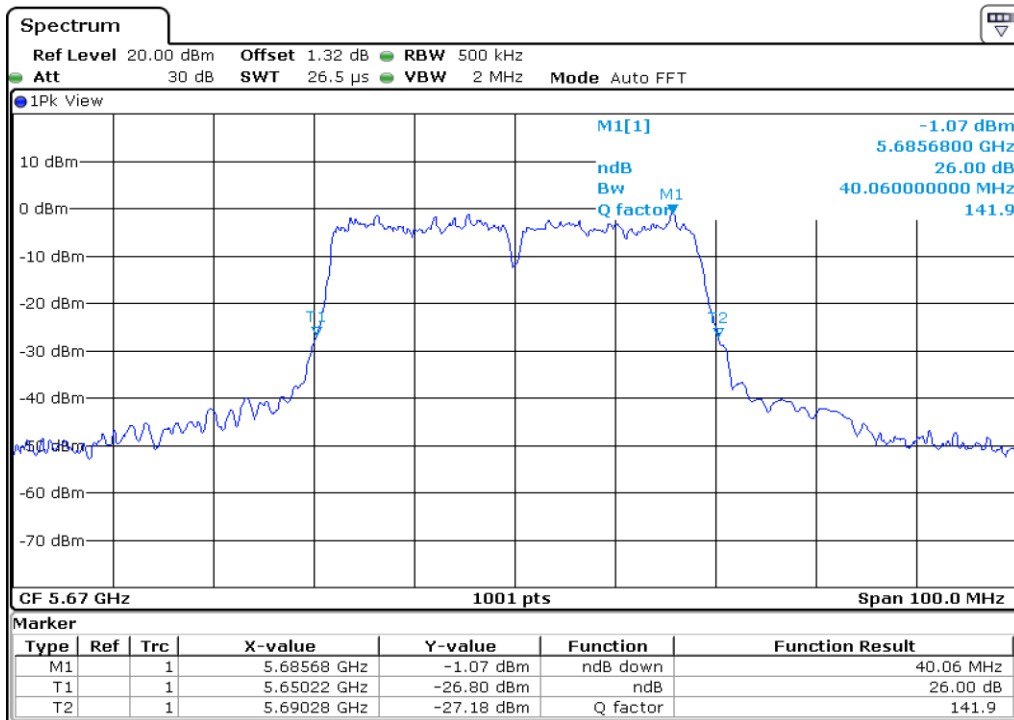

9	26 dB Bandwidth
---	-----------------

10	26 dB Bandwidth
----	-----------------

Test Band				WLAN_UNII2C			
Antenna				Ant 1			
Test Parameters for Channel Bandwidths							
Test Item	No.	Mode	Channel	Bandwidth	RU Tone	RB index	Verdict
26 dB Bandwidth	1	802.11 a	100	20 MHz	-	-	Pass
	2	802.11 a	116	20 MHz	-	-	Pass
	3	802.11 a	140	20 MHz	-	-	Pass
	4	802.11 n20	100	20 MHz	-	-	Pass
	5	802.11 n20	116	20 MHz	-	-	Pass
	6	802.11 n20	140	20 MHz	-	-	Pass
	7	802.11 n40	102	40 MHz	-	-	Pass
	8	802.11 n40	110	40 MHz	-	-	Pass
	9	802.11 n40	134	40 MHz	-	-	Pass
	10	802.11 ac80	106	80 MHz	-	-	Pass

1 26 dB Bandwidth

2 26 dB Bandwidth

3	26 dB Bandwidth
---	-----------------

4 **26 dB Bandwidth**

5 **26 dB Bandwidth**

6	26 dB Bandwidth
----------	------------------------

7 26 dB Bandwidth

8 26 dB Bandwidth

9	26 dB Bandwidth
---	-----------------

10	26 dB Bandwidth
----	-----------------

Test Band				WLAN_UNI3			
Antenna				Ant 0			
Test Parameters for Channel Bandwidths							
Test Item	No.	Mode	Channel	Bandwidth	RU Tone	RB index	Verdict
26 dB Bandwidth	1	802.11 a	149	20 MHz	-	-	Pass
	2	802.11 a	157	20 MHz	-	-	Pass
	3	802.11 a	165	20 MHz	-	-	Pass
	4	802.11 n20	149	20 MHz	-	-	Pass
	5	802.11 n20	157	20 MHz	-	-	Pass
	6	802.11 n20	165	20 MHz	-	-	Pass
	7	802.11 n40	151	40 MHz	-	-	Pass
	8	802.11 n40	159	40 MHz	-	-	Pass
	9	802.11 ac80	155	80 MHz	-	-	Pass