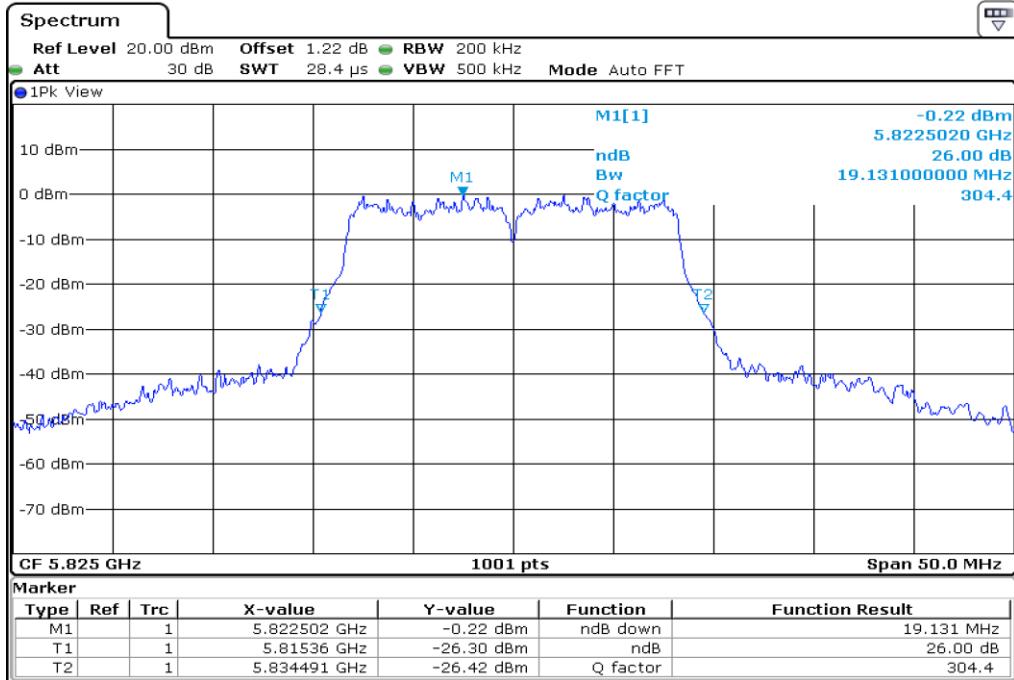

9	26 dB Bandwidth
---	-----------------

10	26 dB Bandwidth
----	-----------------

Test Band				WLAN_UNI3			
Antenna				Ant 0			
Test Parameters for Channel Bandwidths							
Test Item	No.	Mode	Channel	Bandwidth	RU Tone	RB index	Verdict
26 dB Bandwidth	1	802.11 a	149	20 MHz	-	-	Pass
	2	802.11 a	157	20 MHz	-	-	Pass
	3	802.11 a	165	20 MHz	-	-	Pass
	4	802.11 n20	149	20 MHz	-	-	Pass
	5	802.11 n20	157	20 MHz	-	-	Pass
	6	802.11 n20	165	20 MHz	-	-	Pass
	7	802.11 n40	151	40 MHz	-	-	Pass
	8	802.11 n40	159	40 MHz	-	-	Pass
	9	802.11 ac80	155	80 MHz	-	-	Pass

1 26 dB Bandwidth

2 26 dB Bandwidth

3	26 dB Bandwidth
---	-----------------

4 **26 dB Bandwidth**

5 **26 dB Bandwidth**

6	26 dB Bandwidth
---	-----------------

7 26 dB Bandwidth

8 26 dB Bandwidth

9	26 dB Bandwidth
---	-----------------

Test Band				WLAN_UNI3			
Antenna				Ant 1			
Test Parameters for Channel Bandwidths							
Test Item	No.	Mode	Channel	Bandwidth	RU Tone	RB index	Verdict
26 dB Bandwidth	1	802.11 a	149	20 MHz	-	-	Pass
	2	802.11 a	157	20 MHz	-	-	Pass
	3	802.11 a	165	20 MHz	-	-	Pass
	4	802.11 n20	149	20 MHz	-	-	Pass
	5	802.11 n20	157	20 MHz	-	-	Pass
	6	802.11 n20	165	20 MHz	-	-	Pass
	7	802.11 n40	151	40 MHz	-	-	Pass
	8	802.11 n40	159	40 MHz	-	-	Pass
	9	802.11 ac80	155	80 MHz	-	-	Pass