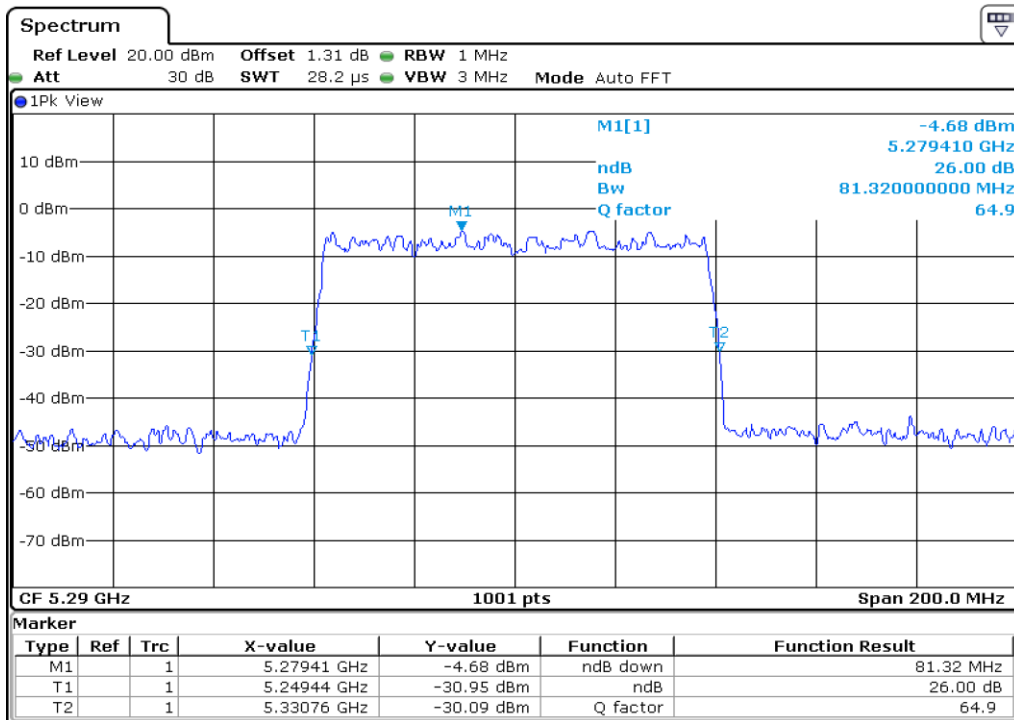

7 **26 dB Bandwidth**

8 **26 dB Bandwidth**

9	26 dB Bandwidth
---	-----------------

Test Band				WLAN_UNII2C			
Antenna				Ant 0			
Test Parameters for Channel Bandwidths							
Test Item	No.	Mode	Channel	Bandwidth	RU Tone	RB index	Verdict
26 dB Bandwidth	1	802.11 a	100	20 MHz	-	-	Pass
	2	802.11 a	116	20 MHz	-	-	Pass
	3	802.11 a	140	20 MHz	-	-	Pass
	4	802.11 n20	100	20 MHz	-	-	Pass
	5	802.11 n20	116	20 MHz	-	-	Pass
	6	802.11 n20	140	20 MHz	-	-	Pass
	7	802.11 n40	102	40 MHz	-	-	Pass
	8	802.11 n40	110	40 MHz	-	-	Pass
	9	802.11 n40	134	40 MHz	-	-	Pass
	10	802.11 ac80	106	80 MHz	-	-	Pass

1 26 dB Bandwidth

2 26 dB Bandwidth

3	26 dB Bandwidth
---	-----------------

4 **26 dB Bandwidth**

5 **26 dB Bandwidth**

6	26 dB Bandwidth
---	-----------------

7 26 dB Bandwidth

8 26 dB Bandwidth

9	26 dB Bandwidth
---	-----------------

10	26 dB Bandwidth
----	-----------------

Test Band				WLAN_UNII2C			
Antenna				Ant 1			
Test Parameters for Channel Bandwidths							
Test Item	No.	Mode	Channel	Bandwidth	RU Tone	RB index	Verdict
26 dB Bandwidth	1	802.11 a	100	20 MHz	-	-	Pass
	2	802.11 a	116	20 MHz	-	-	Pass
	3	802.11 a	140	20 MHz	-	-	Pass
	4	802.11 n20	100	20 MHz	-	-	Pass
	5	802.11 n20	116	20 MHz	-	-	Pass
	6	802.11 n20	140	20 MHz	-	-	Pass
	7	802.11 n40	102	40 MHz	-	-	Pass
	8	802.11 n40	110	40 MHz	-	-	Pass
	9	802.11 n40	134	40 MHz	-	-	Pass
	10	802.11 ac80	106	80 MHz	-	-	Pass