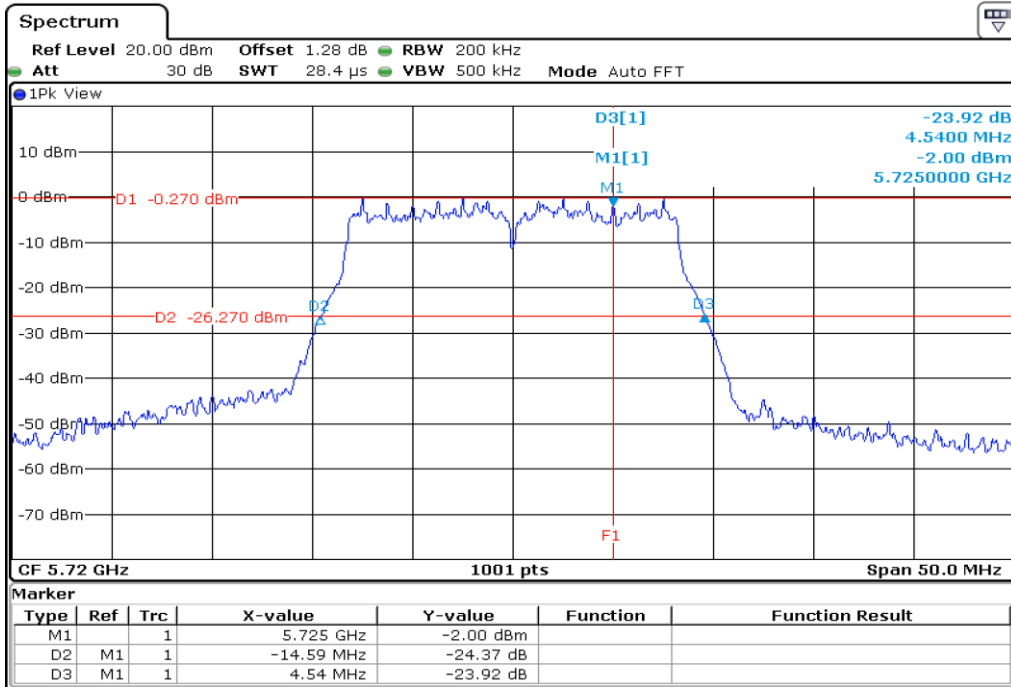

1 26 dB Bandwidth

2 26 dB Bandwidth

3	26 dB Bandwidth
---	-----------------

4 **26 dB Bandwidth**

5 **26 dB Bandwidth**

6	26 dB Bandwidth
----------	------------------------

7 26 dB Bandwidth

8 26 dB Bandwidth

9	26 dB Bandwidth
---	-----------------

Test Band				WLAN_UNII2C / UNII3			
Antenna				Ant 0			
Test Parameters for Channel Bandwidths							
Test Item	No.	Mode	Channel	Bandwidth	RU Tone	RB index	Verdict
Straddle 26 dB Bandwidth	1	802.11 a	144	20 MHz	-	-	Pass
	2	802.11 n20	144	20 MHz	-	-	Pass
	3	802.11 n40	142	40 MHz	-	-	Pass
	4	802.11 ac80	138	80 MHz	-	-	Pass