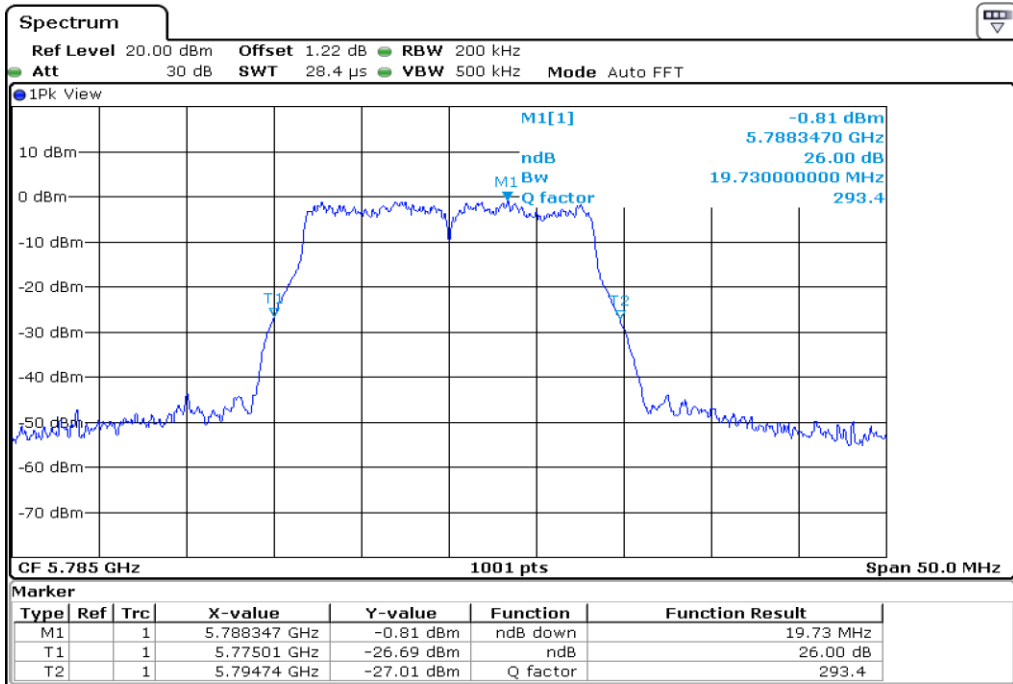

1 26 dB Bandwidth

2 26 dB Bandwidth

3	26 dB Bandwidth
---	-----------------

4 **26 dB Bandwidth**

5 **26 dB Bandwidth**

6	26 dB Bandwidth
---	-----------------

7 26 dB Bandwidth

8 26 dB Bandwidth

9	26 dB Bandwidth
---	-----------------

Test Band				WLAN_UNI3			
Antenna				Ant 1			
Test Parameters for Channel Bandwidths							
Test Item	No.	Mode	Channel	Bandwidth	RU Tone	RB index	Verdict
26 dB Bandwidth	1	802.11 a	149	20 MHz	-	-	Pass
	2	802.11 a	157	20 MHz	-	-	Pass
	3	802.11 a	165	20 MHz	-	-	Pass
	4	802.11 n20	149	20 MHz	-	-	Pass
	5	802.11 n20	157	20 MHz	-	-	Pass
	6	802.11 n20	165	20 MHz	-	-	Pass
	7	802.11 n40	151	40 MHz	-	-	Pass
	8	802.11 n40	159	40 MHz	-	-	Pass
	9	802.11 ac80	155	80 MHz	-	-	Pass