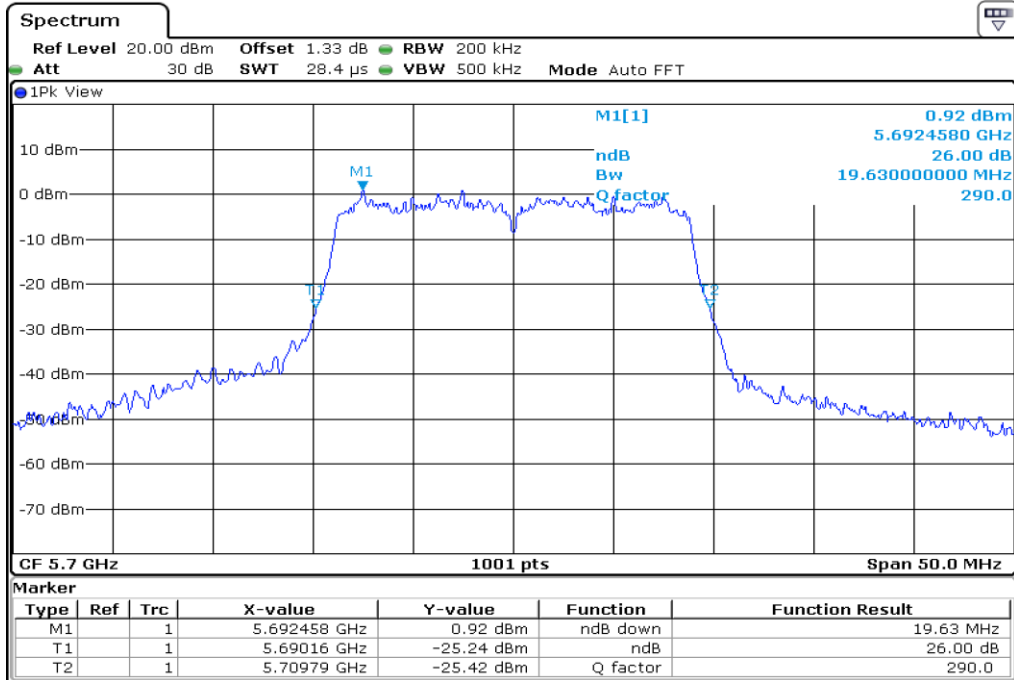

7 **26 dB Bandwidth**

8 **26 dB Bandwidth**

9	26 dB Bandwidth
---	-----------------

Test Band				WLAN_UNII2C			
Antenna				Ant 0			
Test Parameters for Channel Bandwidths							
Test Item	No.	Mode	Channel	Bandwidth	RU Tone	RB index	Verdict
26 dB Bandwidth	1	802.11 a	100	20 MHz	-	-	Pass
	2	802.11 a	116	20 MHz	-	-	Pass
	3	802.11 a	140	20 MHz	-	-	Pass
	4	802.11 n20	100	20 MHz	-	-	Pass
	5	802.11 n20	116	20 MHz	-	-	Pass
	6	802.11 n20	140	20 MHz	-	-	Pass
	7	802.11 n40	102	40 MHz	-	-	Pass
	8	802.11 n40	110	40 MHz	-	-	Pass
	9	802.11 n40	134	40 MHz	-	-	Pass
	10	802.11 ac80	106	80 MHz	-	-	Pass

1 26 dB Bandwidth

2 26 dB Bandwidth

3	26 dB Bandwidth
---	-----------------

4 **26 dB Bandwidth**

5 **26 dB Bandwidth**

6	26 dB Bandwidth
---	-----------------

7 26 dB Bandwidth

8 26 dB Bandwidth

9	26 dB Bandwidth
---	-----------------

10	26 dB Bandwidth
----	-----------------

Test Band				WLAN_UNII2C			
Antenna				Ant 1			
Test Parameters for Channel Bandwidths							
Test Item	No.	Mode	Channel	Bandwidth	RU Tone	RB index	Verdict
26 dB Bandwidth	1	802.11 a	100	20 MHz	-	-	Pass
	2	802.11 a	116	20 MHz	-	-	Pass
	3	802.11 a	140	20 MHz	-	-	Pass
	4	802.11 n20	100	20 MHz	-	-	Pass
	5	802.11 n20	116	20 MHz	-	-	Pass
	6	802.11 n20	140	20 MHz	-	-	Pass
	7	802.11 n40	102	40 MHz	-	-	Pass
	8	802.11 n40	110	40 MHz	-	-	Pass
	9	802.11 n40	134	40 MHz	-	-	Pass
	10	802.11 ac80	106	80 MHz	-	-	Pass