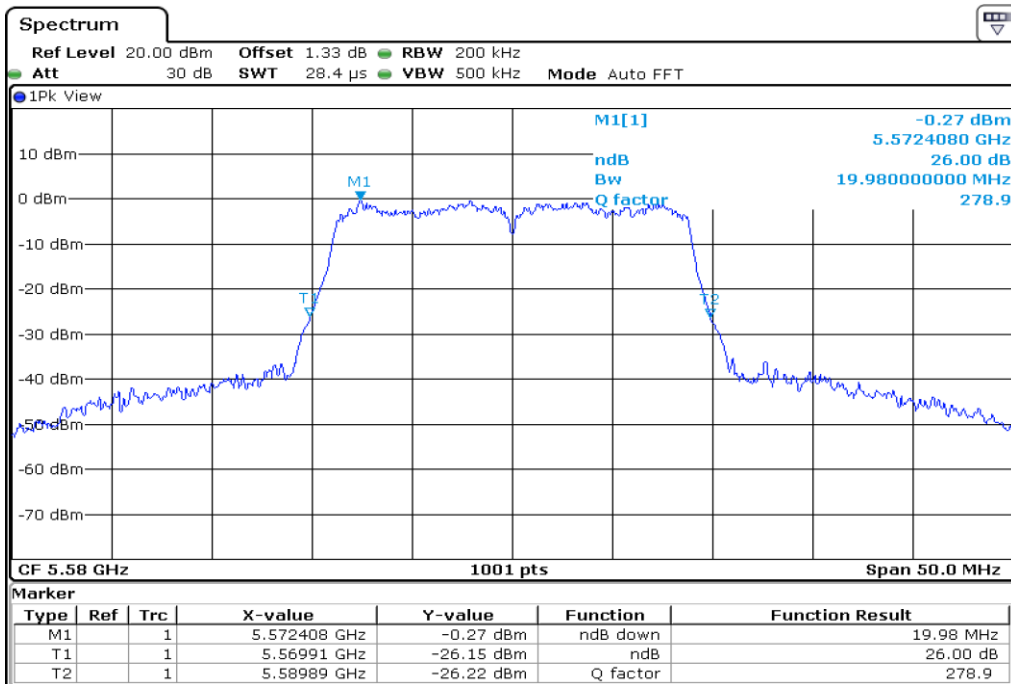

7 **26 dB Bandwidth**

8 **26 dB Bandwidth**

9	26 dB Bandwidth
---	-----------------

Test Band				WLAN_UNII2C			
Antenna				Ant 0			
Test Parameters for Channel Bandwidths							
Test Item	No.	Mode	Channel	Bandwidth	RU Tone	RB index	Verdict
26 dB Bandwidth	1	802.11 a	100	20 MHz	-	-	Pass
	2	802.11 a	116	20 MHz	-	-	Pass
	3	802.11 a	140	20 MHz	-	-	Pass
	4	802.11 n20	100	20 MHz	-	-	Pass
	5	802.11 n20	116	20 MHz	-	-	Pass
	6	802.11 n20	140	20 MHz	-	-	Pass
	7	802.11 n40	102	40 MHz	-	-	Pass
	8	802.11 n40	110	40 MHz	-	-	Pass
	9	802.11 n40	134	40 MHz	-	-	Pass
	10	802.11 ac80	106	80 MHz	-	-	Pass

1 26 dB Bandwidth

2 26 dB Bandwidth

3	26 dB Bandwidth
---	-----------------

4 **26 dB Bandwidth**

5 **26 dB Bandwidth**

6	26 dB Bandwidth
---	-----------------

7 26 dB Bandwidth

8 26 dB Bandwidth

9	26 dB Bandwidth
---	-----------------

10	26 dB Bandwidth
----	-----------------

Test Band				WLAN_UNII2C			
Antenna				Ant 1			
Test Parameters for Channel Bandwidths							
Test Item	No.	Mode	Channel	Bandwidth	RU Tone	RB index	Verdict
26 dB Bandwidth	1	802.11 a	100	20 MHz	-	-	Pass
	2	802.11 a	116	20 MHz	-	-	Pass
	3	802.11 a	140	20 MHz	-	-	Pass
	4	802.11 n20	100	20 MHz	-	-	Pass
	5	802.11 n20	116	20 MHz	-	-	Pass
	6	802.11 n20	140	20 MHz	-	-	Pass
	7	802.11 n40	102	40 MHz	-	-	Pass
	8	802.11 n40	110	40 MHz	-	-	Pass
	9	802.11 n40	134	40 MHz	-	-	Pass
	10	802.11 ac80	106	80 MHz	-	-	Pass