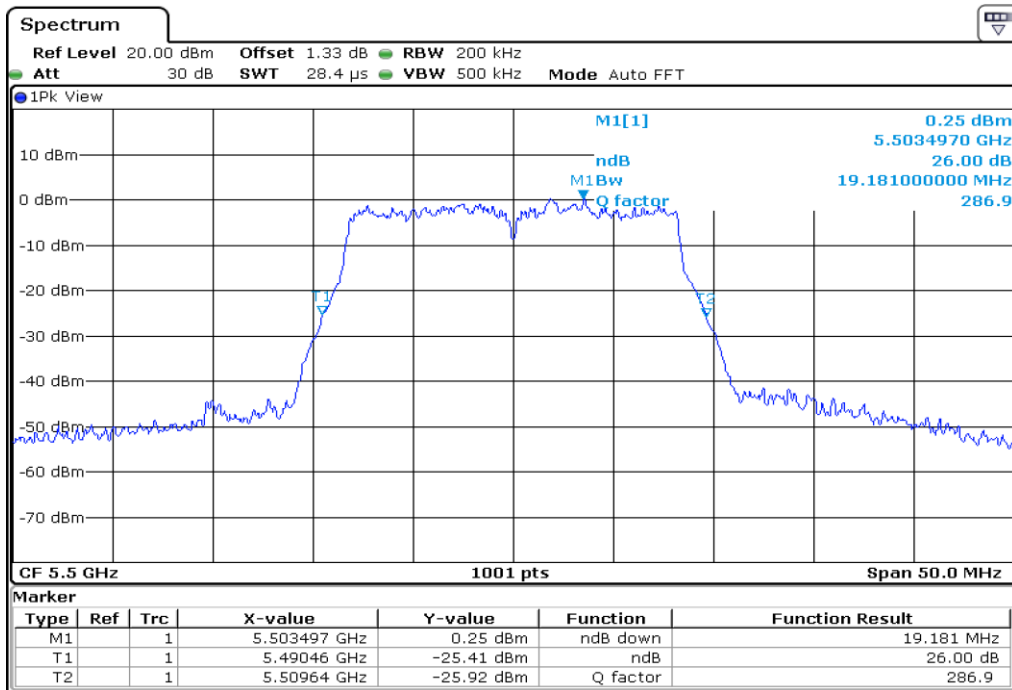

7 **26 dB Bandwidth**

8 **26 dB Bandwidth**

9	26 dB Bandwidth
---	-----------------

Test Band				WLAN_UNII2C			
Antenna				Ant 0			
Test Parameters for Channel Bandwidths							
Test Item	No.	Mode	Channel	Bandwidth	RU Tone	RB index	Verdict
26 dB Bandwidth	1	802.11 a	100	20 MHz	-	-	Pass
	2	802.11 a	116	20 MHz	-	-	Pass
	3	802.11 a	140	20 MHz	-	-	Pass
	4	802.11 n20	100	20 MHz	-	-	Pass
	5	802.11 n20	116	20 MHz	-	-	Pass
	6	802.11 n20	140	20 MHz	-	-	Pass
	7	802.11 n40	102	40 MHz	-	-	Pass
	8	802.11 n40	110	40 MHz	-	-	Pass
	9	802.11 n40	134	40 MHz	-	-	Pass
	10	802.11 ac80	106	80 MHz	-	-	Pass

1 26 dB Bandwidth

2 26 dB Bandwidth

3	26 dB Bandwidth
---	-----------------

4 **26 dB Bandwidth**

5 **26 dB Bandwidth**

6	26 dB Bandwidth
---	-----------------

7 26 dB Bandwidth

8 26 dB Bandwidth

9	26 dB Bandwidth
---	-----------------

10	26 dB Bandwidth
----	-----------------

Test Band				WLAN_UNII2C			
Antenna				Ant 1			
Test Parameters for Channel Bandwidths							
Test Item	No.	Mode	Channel	Bandwidth	RU Tone	RB index	Verdict
26 dB Bandwidth	1	802.11 a	100	20 MHz	-	-	Pass
	2	802.11 a	116	20 MHz	-	-	Pass
	3	802.11 a	140	20 MHz	-	-	Pass
	4	802.11 n20	100	20 MHz	-	-	Pass
	5	802.11 n20	116	20 MHz	-	-	Pass
	6	802.11 n20	140	20 MHz	-	-	Pass
	7	802.11 n40	102	40 MHz	-	-	Pass
	8	802.11 n40	110	40 MHz	-	-	Pass
	9	802.11 n40	134	40 MHz	-	-	Pass
	10	802.11 ac80	106	80 MHz	-	-	Pass