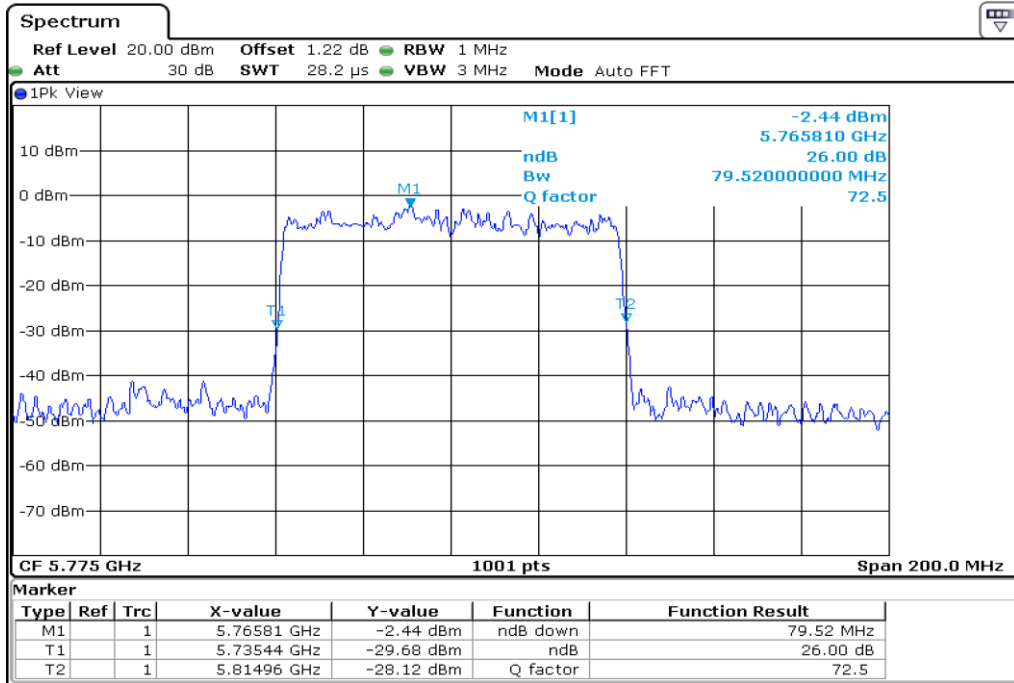

1 26 dB Bandwidth

2 26 dB Bandwidth

3	26 dB Bandwidth
---	-----------------

4 **26 dB Bandwidth**

5 **26 dB Bandwidth**

6	26 dB Bandwidth
---	-----------------

7 26 dB Bandwidth

8 26 dB Bandwidth

9	26 dB Bandwidth
---	-----------------

Test Band				WLAN_UNI3			
Antenna				Ant 1			
Test Parameters for Channel Bandwidths							
Test Item	No.	Mode	Channel	Bandwidth	RU Tone	RB index	Verdict
26 dB Bandwidth	1	802.11 a	149	20 MHz	-	-	Pass
	2	802.11 a	157	20 MHz	-	-	Pass
	3	802.11 a	165	20 MHz	-	-	Pass
	4	802.11 n20	149	20 MHz	-	-	Pass
	5	802.11 n20	157	20 MHz	-	-	Pass
	6	802.11 n20	165	20 MHz	-	-	Pass
	7	802.11 n40	151	40 MHz	-	-	Pass
	8	802.11 n40	159	40 MHz	-	-	Pass
	9	802.11 ac80	155	80 MHz	-	-	Pass