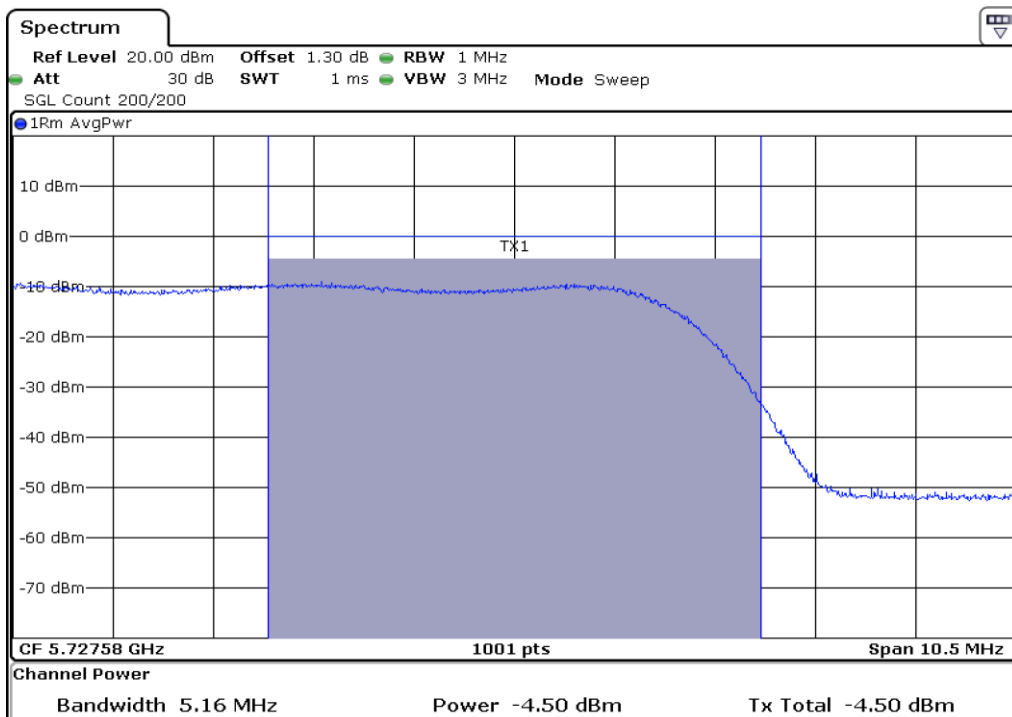

9 Stardle Maximum Conducted Output Power_UNII2C

10 Stardle Maximum Conducted Output Power_UNII2C

11 **Stardle Maximum Conducted Output Power_UNII2C**

12 **Stardle Maximum Conducted Output Power_UNII2C**

13 Stardle Maximum Conducted Output Power_UNII2C

14 Stardle Maximum Conducted Output Power_UNII2C