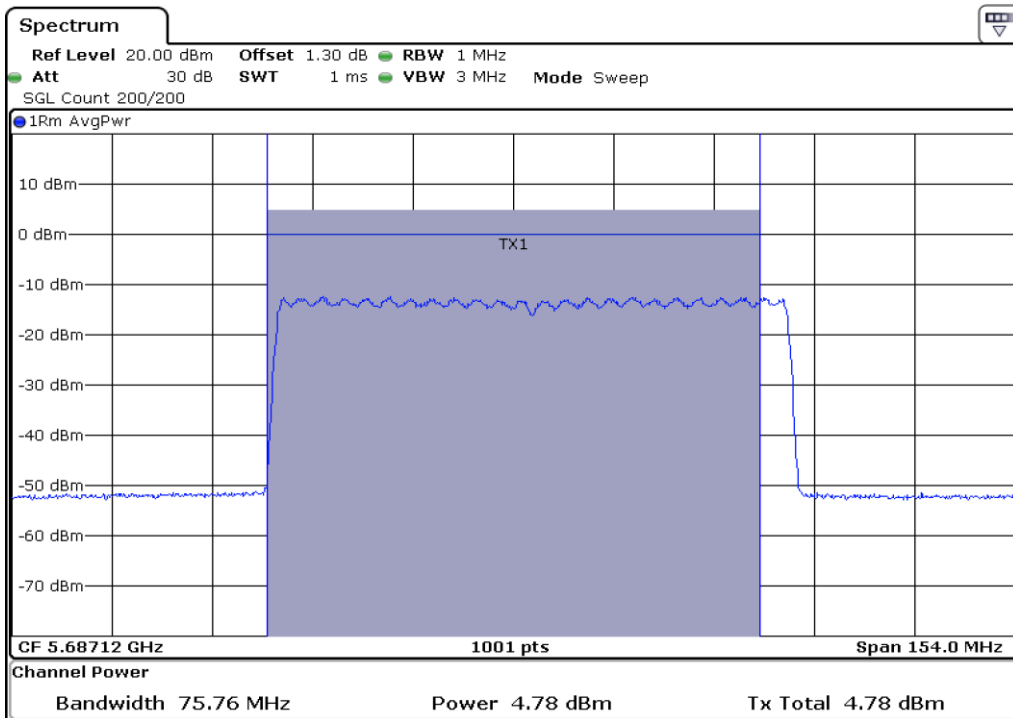

9 Stardle Maximum Conducted Output Power_UNII2C

10 Stardle Maximum Conducted Output Power_UNII2C

11 **Stardle Maximum Conducted Output Power_UNII2C**

12 **Stardle Maximum Conducted Output Power_UNII2C**

13 Stardle Maximum Conducted Output Power_UNII2C

14 Stardle Maximum Conducted Output Power_UNII2C