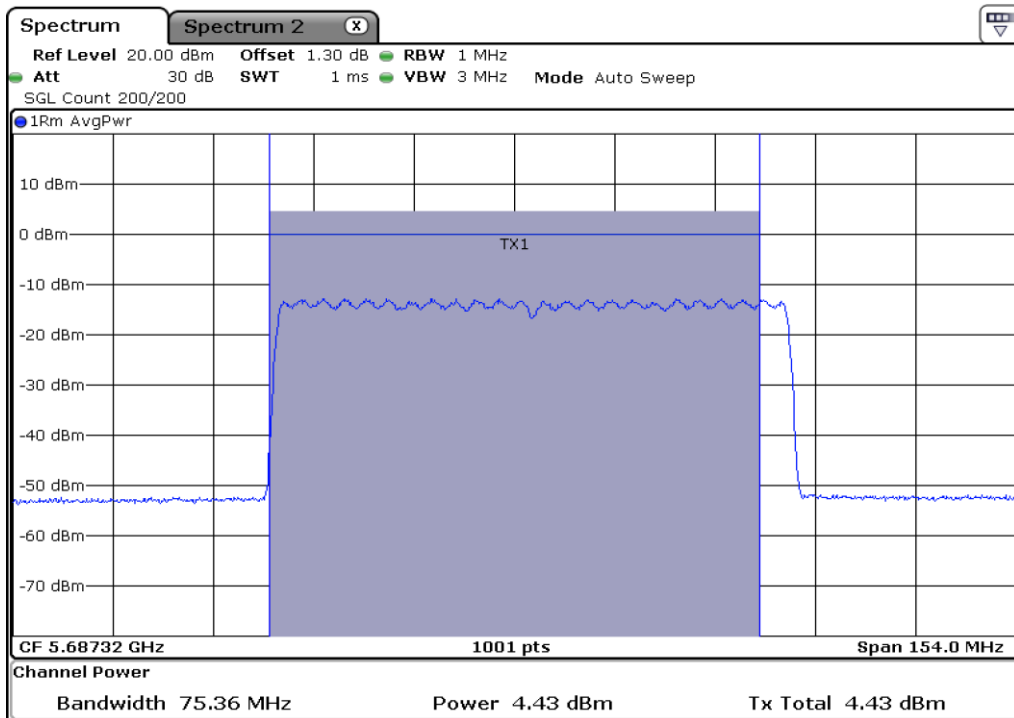

9 Stardle Maximum Conducted Output Power_UNII2C

10 Stardle Maximum Conducted Output Power_UNII2C

11 **Stardle Maximum Conducted Output Power_UNII2C**

12 **Stardle Maximum Conducted Output Power_UNII2C**

13 Stardle Maximum Conducted Output Power_UNII2C

14 Stardle Maximum Conducted Output Power_UNII2C