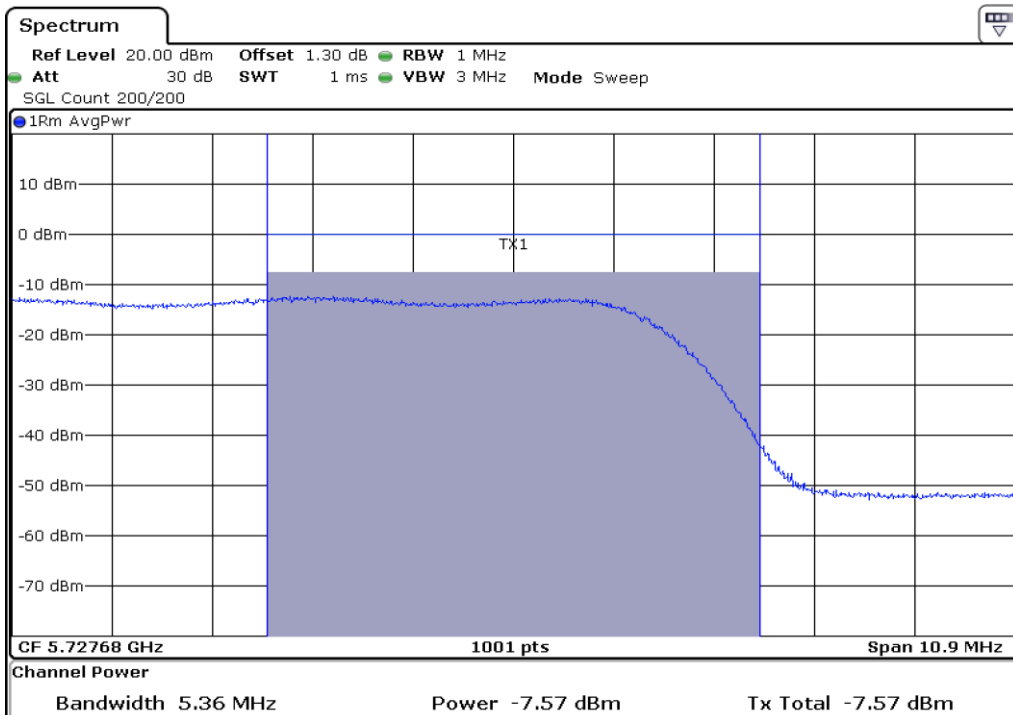

9 Stardle Maximum Conducted Output Power_UNII2C

10 Stardle Maximum Conducted Output Power_UNII2C

11 **Stardle Maximum Conducted Output Power_UNII2C**

12 **Stardle Maximum Conducted Output Power_UNII2C**

13 Stardle Maximum Conducted Output Power_UNII2C

14 Stardle Maximum Conducted Output Power_UNII2C