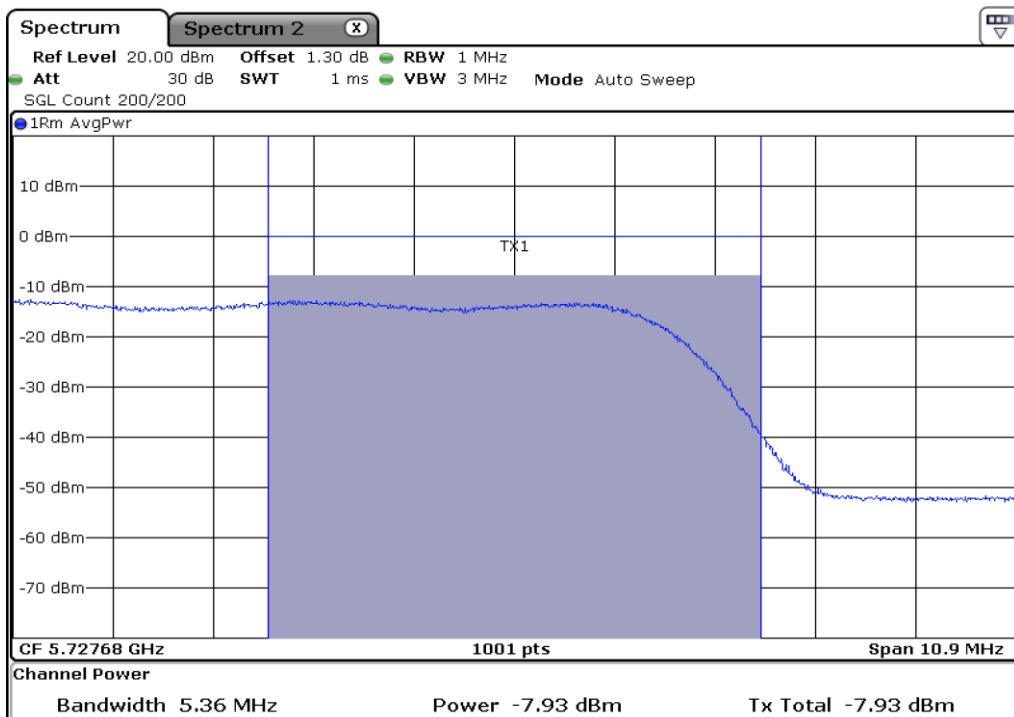

9 Stardle Maximum Conducted Output Power_UNII2C

10 Stardle Maximum Conducted Output Power_UNII2C

11 **Stardle Maximum Conducted Output Power_UNII2C**

12 **Stardle Maximum Conducted Output Power_UNII2C**

13 Stardle Maximum Conducted Output Power_UNII2C

14 Stardle Maximum Conducted Output Power_UNII2C