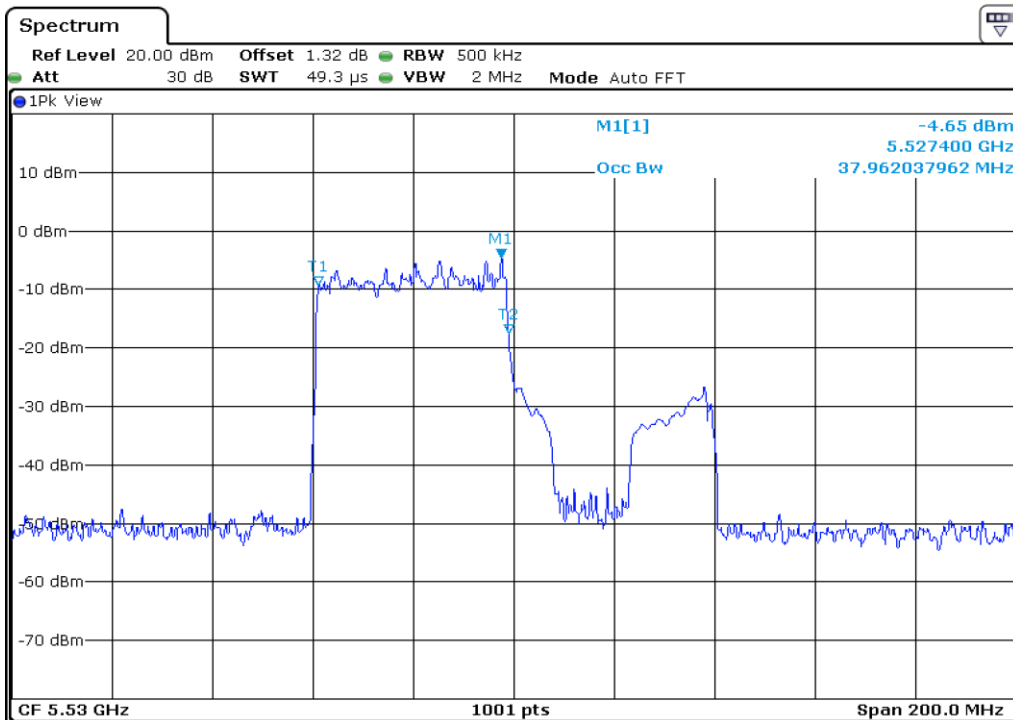

9	99% Occupied Bandwidth
---	------------------------

10	99% Occupied Bandwidth
----	------------------------

11	99% Occupied Bandwidth
----	------------------------

12	99% Occupied Bandwidth
----	------------------------

13 99% Occupied Bandwidth

14 99% Occupied Bandwidth

15	99% Occupied Bandwidth
----	------------------------

16	99% Occupied Bandwidth
----	------------------------

Test Band				WLAN_UNII3_AX			
Antenna				Ant 0			
Test Parameters for Channel Bandwidths							
Test Item	No.	Mode	Channel	Bandwidth	RU Tone	RB index	Verdict
99% Occupied Bandwidth	1	802.11ax HE20	149	20 MHz	26	Low	Pass
	2	802.11ax HE20	149	20 MHz	26	Middle	Pass
	3	802.11ax HE20	149	20 MHz	26	High	Pass
	4	802.11ax HE20	157	20 MHz	26	Low	Pass
	5	802.11ax HE20	157	20 MHz	26	Middle	Pass
	6	802.11ax HE20	157	20 MHz	26	High	Pass
	7	802.11ax HE20	165	20 MHz	26	Low	Pass
	8	802.11ax HE20	165	20 MHz	26	Middle	Pass
	9	802.11ax HE20	165	20 MHz	26	High	Pass
	10	802.11ax HE20	149	20 MHz	52	Low	Pass
	11	802.11ax HE20	149	20 MHz	52	Middle	Pass
	12	802.11ax HE20	149	20 MHz	52	High	Pass
	13	802.11ax HE20	157	20 MHz	52	Low	Pass
	14	802.11ax HE20	157	20 MHz	52	Middle	Pass
	15	802.11ax HE20	157	20 MHz	52	High	Pass
	16	802.11ax HE20	165	20 MHz	52	Low	Pass
	17	802.11ax HE20	165	20 MHz	52	Middle	Pass
	18	802.11ax HE20	165	20 MHz	52	High	Pass
	19	802.11ax HE20	149	20 MHz	106	Low	Pass
	20	802.11ax HE20	149	20 MHz	106	High	Pass
	21	802.11ax HE20	157	20 MHz	106	Low	Pass
	22	802.11ax HE20	157	20 MHz	106	High	Pass
	23	802.11ax HE20	165	20 MHz	106	Low	Pass
	24	802.11ax HE20	165	20 MHz	106	High	Pass
	25	802.11ax HE20	149	20 MHz	242	-	Pass
	26	802.11ax HE20	157	20 MHz	242	-	Pass
	27	802.11ax HE20	165	20 MHz	242	-	Pass
	28	802.11ax HE20	149	20 MHz	SU	-	Pass
	29	802.11ax HE20	157	20 MHz	SU	-	Pass
	30	802.11ax HE20	165	20 MHz	SU	-	Pass