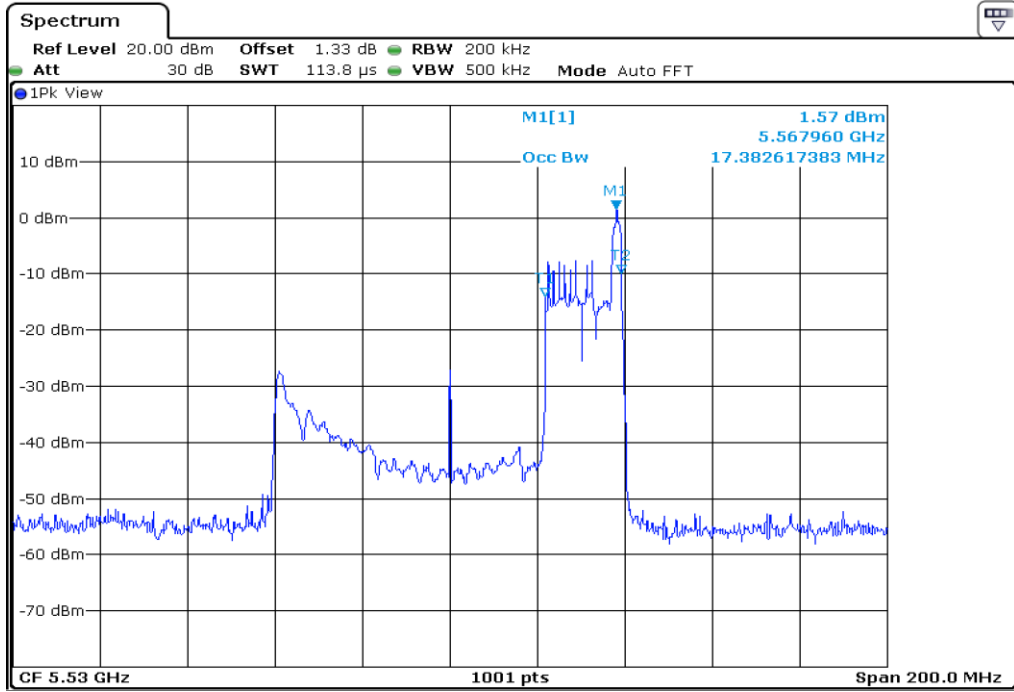

37	99% Occupied Bandwidth
----	------------------------

38	99% Occupied Bandwidth
----	------------------------

39	99% Occupied Bandwidth
----	------------------------

Test Band				WLAN_UNII2C_AX			
Antenna				Ant 0			
Test Parameters for Channel Bandwidths							
Test Item	No.	Mode	Channel	Bandwidth	RU Tone	RB index	Verdict
99% Occupied Bandwidth	1	802.11ax HE80	106	80 MHz	26	Low	Pass
	2	802.11ax HE80	106	80 MHz	26	Middle	Pass
	3	802.11ax HE80	106	80 MHz	26	High	Pass
	4	802.11ax HE80	106	80 MHz	52	Low	Pass
	5	802.11ax HE80	106	80 MHz	52	Middle	Pass
	6	802.11ax HE80	106	80 MHz	52	High	Pass
	7	802.11ax HE80	106	80 MHz	106	Low	Pass
	8	802.11ax HE80	106	80 MHz	106	Middle	Pass
	9	802.11ax HE80	106	80 MHz	106	High	Pass
	10	802.11ax HE80	106	80 MHz	242	Low	Pass
	11	802.11ax HE80	106	80 MHz	242	Middle	Pass
	12	802.11ax HE80	106	80 MHz	242	High	Pass
	13	802.11ax HE80	106	80 MHz	484	Low	Pass
	14	802.11ax HE80	106	80 MHz	484	High	Pass
	15	802.11ax HE80	106	80 MHz	996	-	Pass
	16	802.11ax HE80	106	80 MHz	SU	-	Pass

1 **99% Occupied Bandwidth**

2 **99% Occupied Bandwidth**

3	99% Occupied Bandwidth
---	------------------------

4 99% Occupied Bandwidth

5 99% Occupied Bandwidth

6	99% Occupied Bandwidth
---	------------------------