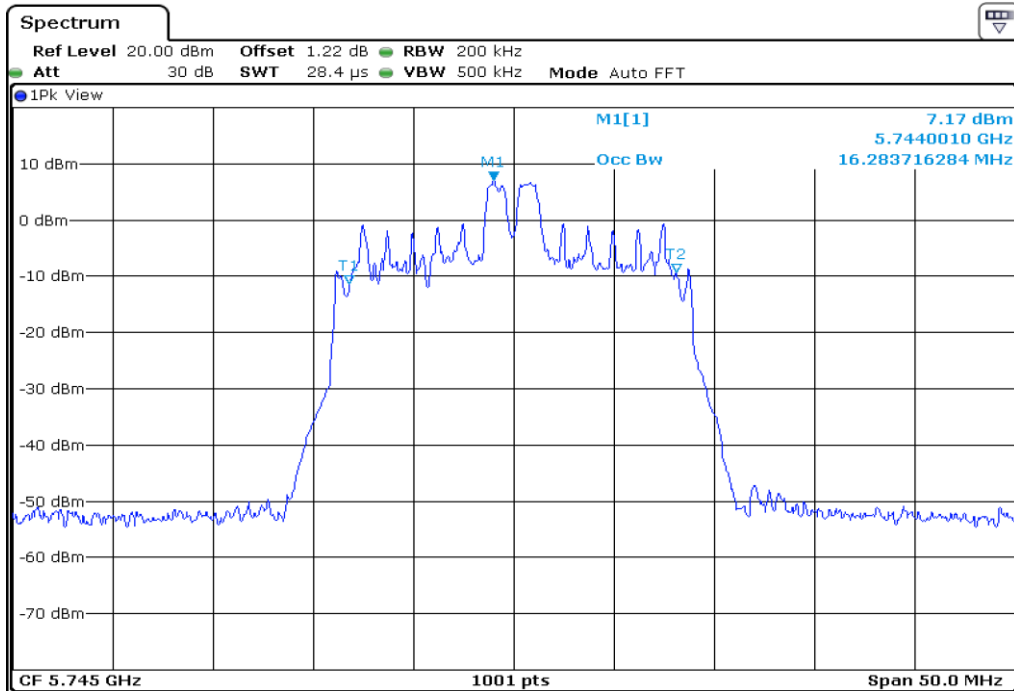

13 99% Occupied Bandwidth

14 99% Occupied Bandwidth

15	99% Occupied Bandwidth
----	------------------------

16	99% Occupied Bandwidth
----	------------------------

Test Band				WLAN_UNII3_AX			
Antenna				Ant 0			
Test Parameters for Channel Bandwidths							
Test Item	No.	Mode	Channel	Bandwidth	RU Tone	RB index	Verdict
99% Occupied Bandwidth	1	802.11ax HE20	149	20 MHz	26	Low	Pass
	2	802.11ax HE20	149	20 MHz	26	Middle	Pass
	3	802.11ax HE20	149	20 MHz	26	High	Pass
	4	802.11ax HE20	157	20 MHz	26	Low	Pass
	5	802.11ax HE20	157	20 MHz	26	Middle	Pass
	6	802.11ax HE20	157	20 MHz	26	High	Pass
	7	802.11ax HE20	165	20 MHz	26	Low	Pass
	8	802.11ax HE20	165	20 MHz	26	Middle	Pass
	9	802.11ax HE20	165	20 MHz	26	High	Pass
	10	802.11ax HE20	149	20 MHz	52	Low	Pass
	11	802.11ax HE20	149	20 MHz	52	Middle	Pass
	12	802.11ax HE20	149	20 MHz	52	High	Pass
	13	802.11ax HE20	157	20 MHz	52	Low	Pass
	14	802.11ax HE20	157	20 MHz	52	Middle	Pass
	15	802.11ax HE20	157	20 MHz	52	High	Pass
	16	802.11ax HE20	165	20 MHz	52	Low	Pass
	17	802.11ax HE20	165	20 MHz	52	Middle	Pass
	18	802.11ax HE20	165	20 MHz	52	High	Pass
	19	802.11ax HE20	149	20 MHz	106	Low	Pass
	20	802.11ax HE20	149	20 MHz	106	High	Pass
	21	802.11ax HE20	157	20 MHz	106	Low	Pass
	22	802.11ax HE20	157	20 MHz	106	High	Pass
	23	802.11ax HE20	165	20 MHz	106	Low	Pass
	24	802.11ax HE20	165	20 MHz	106	High	Pass
	25	802.11ax HE20	149	20 MHz	242	-	Pass
	26	802.11ax HE20	157	20 MHz	242	-	Pass
	27	802.11ax HE20	165	20 MHz	242	-	Pass
	28	802.11ax HE20	149	20 MHz	SU	-	Pass
	29	802.11ax HE20	157	20 MHz	SU	-	Pass
	30	802.11ax HE20	165	20 MHz	SU	-	Pass

1 99% Occupied Bandwidth

2 99% Occupied Bandwidth

3 99% Occupied Bandwidth

4 99% Occupied Bandwidth

5 99% Occupied Bandwidth

6 99% Occupied Bandwidth

7 99% Occupied Bandwidth

8 99% Occupied Bandwidth