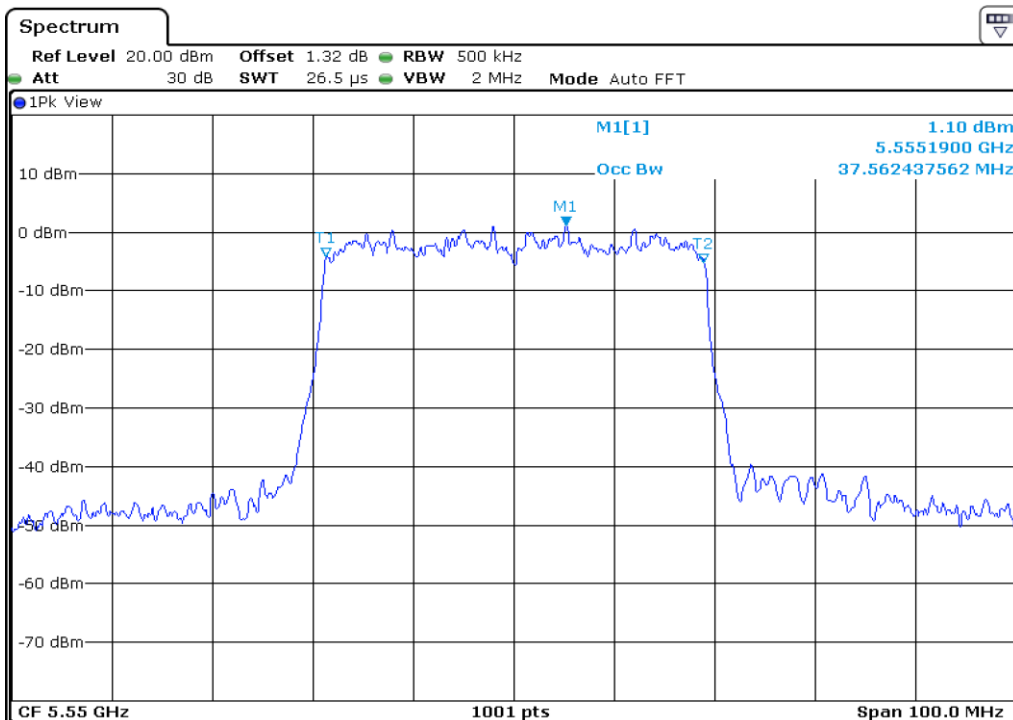

31	99% Occupied Bandwidth
----	------------------------

32 **99% Occupied Bandwidth**

33 **99% Occupied Bandwidth**

34 99% Occupied Bandwidth

35 99% Occupied Bandwidth

36	99% Occupied Bandwidth
----	------------------------

37	99% Occupied Bandwidth
----	------------------------

38	99% Occupied Bandwidth
----	------------------------

39	99% Occupied Bandwidth
----	------------------------

Test Band				WLAN_UNII2C_AX			
Antenna				Ant 0			
Test Parameters for Channel Bandwidths							
Test Item	No.	Mode	Channel	Bandwidth	RU Tone	RB index	Verdict
99% Occupied Bandwidth	1	802.11ax HE80	106	80 MHz	26	Low	Pass
	2	802.11ax HE80	106	80 MHz	26	Middle	Pass
	3	802.11ax HE80	106	80 MHz	26	High	Pass
	4	802.11ax HE80	106	80 MHz	52	Low	Pass
	5	802.11ax HE80	106	80 MHz	52	Middle	Pass
	6	802.11ax HE80	106	80 MHz	52	High	Pass
	7	802.11ax HE80	106	80 MHz	106	Low	Pass
	8	802.11ax HE80	106	80 MHz	106	Middle	Pass
	9	802.11ax HE80	106	80 MHz	106	High	Pass
	10	802.11ax HE80	106	80 MHz	242	Low	Pass
	11	802.11ax HE80	106	80 MHz	242	Middle	Pass
	12	802.11ax HE80	106	80 MHz	242	High	Pass
	13	802.11ax HE80	106	80 MHz	484	Low	Pass
	14	802.11ax HE80	106	80 MHz	484	High	Pass
	15	802.11ax HE80	106	80 MHz	996	-	Pass
	16	802.11ax HE80	106	80 MHz	SU	-	Pass