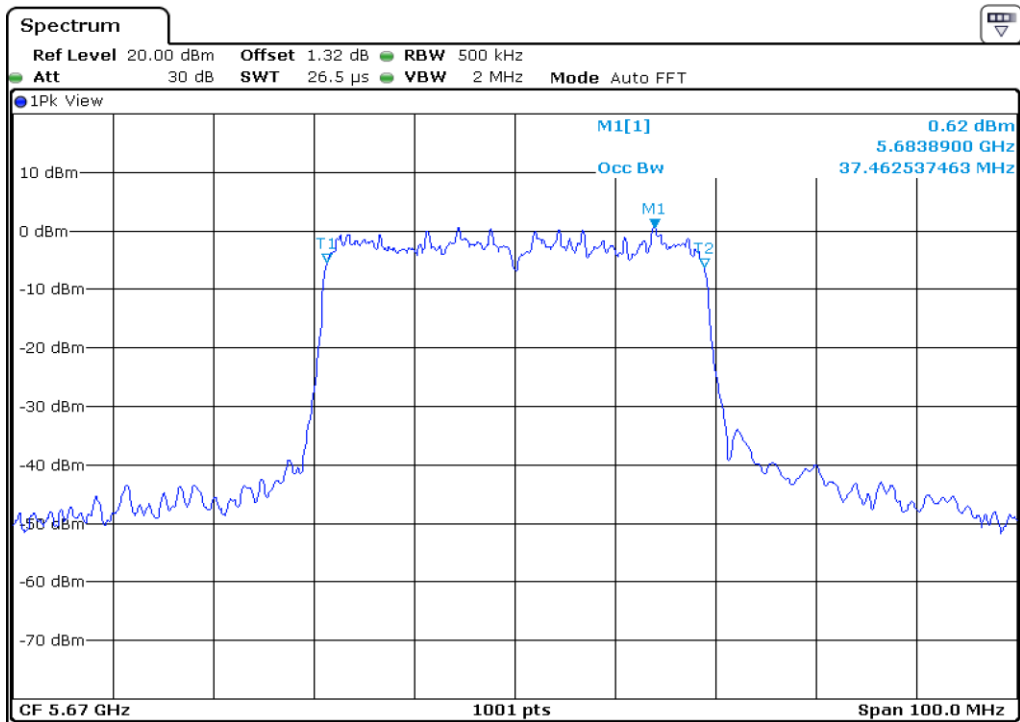

31	99% Occupied Bandwidth
----	------------------------

32 **99% Occupied Bandwidth**

33 **99% Occupied Bandwidth**

34 99% Occupied Bandwidth

35 99% Occupied Bandwidth

36	99% Occupied Bandwidth
----	------------------------

37	99% Occupied Bandwidth
----	------------------------

38	99% Occupied Bandwidth
----	------------------------

39	99% Occupied Bandwidth
----	------------------------

Test Band				WLAN_UNII2C_AX			
Antenna				Ant 0			
Test Parameters for Channel Bandwidths							
Test Item	No.	Mode	Channel	Bandwidth	RU Tone	RB index	Verdict
99% Occupied Bandwidth	1	802.11ax HE80	106	80 MHz	26	Low	Pass
	2	802.11ax HE80	106	80 MHz	26	Middle	Pass
	3	802.11ax HE80	106	80 MHz	26	High	Pass
	4	802.11ax HE80	106	80 MHz	52	Low	Pass
	5	802.11ax HE80	106	80 MHz	52	Middle	Pass
	6	802.11ax HE80	106	80 MHz	52	High	Pass
	7	802.11ax HE80	106	80 MHz	106	Low	Pass
	8	802.11ax HE80	106	80 MHz	106	Middle	Pass
	9	802.11ax HE80	106	80 MHz	106	High	Pass
	10	802.11ax HE80	106	80 MHz	242	Low	Pass
	11	802.11ax HE80	106	80 MHz	242	Middle	Pass
	12	802.11ax HE80	106	80 MHz	242	High	Pass
	13	802.11ax HE80	106	80 MHz	484	Low	Pass
	14	802.11ax HE80	106	80 MHz	484	High	Pass
	15	802.11ax HE80	106	80 MHz	996	-	Pass
	16	802.11ax HE80	106	80 MHz	SU	-	Pass