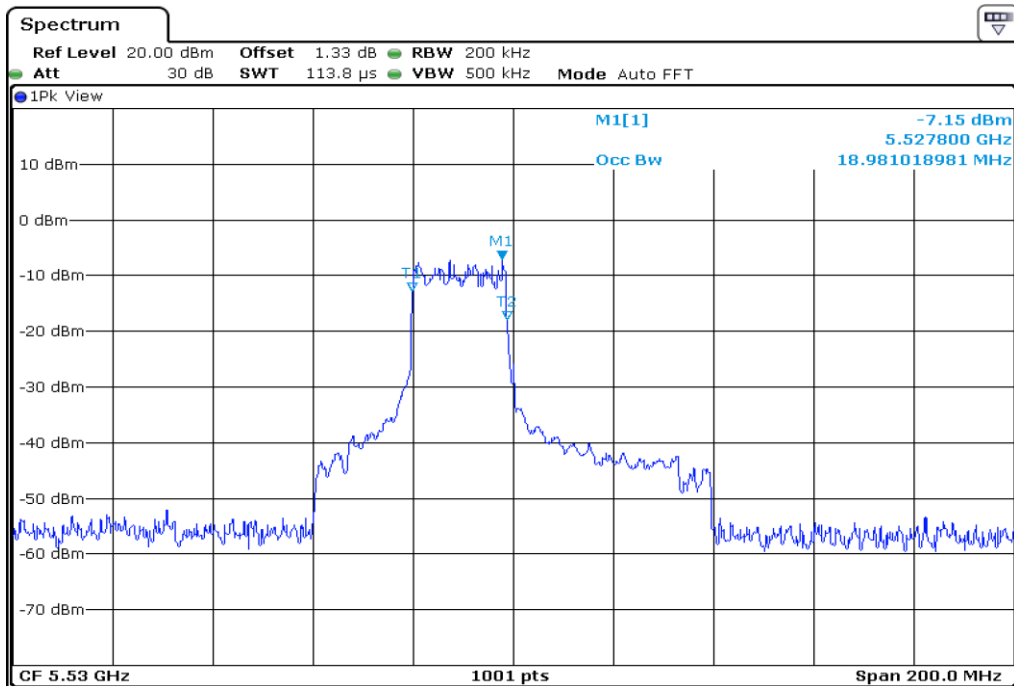

7 99% Occupied Bandwidth

8 99% Occupied Bandwidth

9	99% Occupied Bandwidth
---	------------------------

10 99% Occupied Bandwidth

11 99% Occupied Bandwidth

12	99% Occupied Bandwidth
----	------------------------

13 99% Occupied Bandwidth

14 99% Occupied Bandwidth

15	99% Occupied Bandwidth
----	------------------------

16	99% Occupied Bandwidth
----	------------------------

Test Band				WLAN_UNII2C_AX			
Antenna				Ant 1			
Test Parameters for Channel Bandwidths							
Test Item	No.	Mode	Channel	Bandwidth	RU Tone	RB index	Verdict
99% Occupied Bandwidth	1	802.11ax HE80	106	80 MHz	26	Low	Pass
	2	802.11ax HE80	106	80 MHz	26	Middle	Pass
	3	802.11ax HE80	106	80 MHz	26	High	Pass
	4	802.11ax HE80	106	80 MHz	52	Low	Pass
	5	802.11ax HE80	106	80 MHz	52	Middle	Pass
	6	802.11ax HE80	106	80 MHz	52	High	Pass
	7	802.11ax HE80	106	80 MHz	106	Low	Pass
	8	802.11ax HE80	106	80 MHz	106	Middle	Pass
	9	802.11ax HE80	106	80 MHz	106	High	Pass
	10	802.11ax HE80	106	80 MHz	242	Low	Pass
	11	802.11ax HE80	106	80 MHz	242	Middle	Pass
	12	802.11ax HE80	106	80 MHz	242	High	Pass
	13	802.11ax HE80	106	80 MHz	484	Low	Pass
	14	802.11ax HE80	106	80 MHz	484	High	Pass
	15	802.11ax HE80	106	80 MHz	996	-	Pass
	16	802.11ax HE80	106	80 MHz	SU	-	Pass