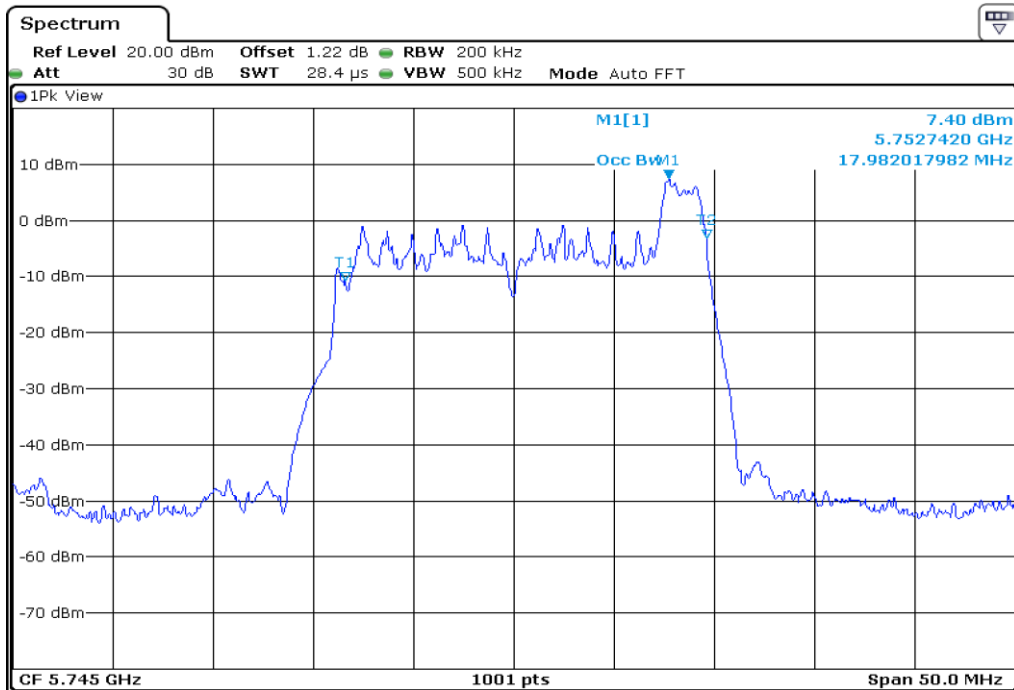

13 99% Occupied Bandwidth

14 99% Occupied Bandwidth

15	99% Occupied Bandwidth
----	------------------------

16	99% Occupied Bandwidth
----	------------------------

Test Band				WLAN_UNII3_AX			
Antenna				Ant 0			
Test Parameters for Channel Bandwidths							
Test Item	No.	Mode	Channel	Bandwidth	RU Tone	RB index	Verdict
99% Occupied Bandwidth	1	802.11ax HE20	149	20 MHz	26	Low	Pass
	2	802.11ax HE20	149	20 MHz	26	Middle	Pass
	3	802.11ax HE20	149	20 MHz	26	High	Pass
	4	802.11ax HE20	157	20 MHz	26	Low	Pass
	5	802.11ax HE20	157	20 MHz	26	Middle	Pass
	6	802.11ax HE20	157	20 MHz	26	High	Pass
	7	802.11ax HE20	165	20 MHz	26	Low	Pass
	8	802.11ax HE20	165	20 MHz	26	Middle	Pass
	9	802.11ax HE20	165	20 MHz	26	High	Pass
	10	802.11ax HE20	149	20 MHz	52	Low	Pass
	11	802.11ax HE20	149	20 MHz	52	Middle	Pass
	12	802.11ax HE20	149	20 MHz	52	High	Pass
	13	802.11ax HE20	157	20 MHz	52	Low	Pass
	14	802.11ax HE20	157	20 MHz	52	Middle	Pass
	15	802.11ax HE20	157	20 MHz	52	High	Pass
	16	802.11ax HE20	165	20 MHz	52	Low	Pass
	17	802.11ax HE20	165	20 MHz	52	Middle	Pass
	18	802.11ax HE20	165	20 MHz	52	High	Pass
	19	802.11ax HE20	149	20 MHz	106	Low	Pass
	20	802.11ax HE20	149	20 MHz	106	High	Pass
	21	802.11ax HE20	157	20 MHz	106	Low	Pass
	22	802.11ax HE20	157	20 MHz	106	High	Pass
	23	802.11ax HE20	165	20 MHz	106	Low	Pass
	24	802.11ax HE20	165	20 MHz	106	High	Pass
	25	802.11ax HE20	149	20 MHz	242	-	Pass
	26	802.11ax HE20	157	20 MHz	242	-	Pass
	27	802.11ax HE20	165	20 MHz	242	-	Pass
	28	802.11ax HE20	149	20 MHz	SU	-	Pass
	29	802.11ax HE20	157	20 MHz	SU	-	Pass
	30	802.11ax HE20	165	20 MHz	SU	-	Pass

1 99% Occupied Bandwidth

2 99% Occupied Bandwidth

3 99% Occupied Bandwidth

4 99% Occupied Bandwidth

5 99% Occupied Bandwidth

6 99% Occupied Bandwidth

7 99% Occupied Bandwidth

8 99% Occupied Bandwidth