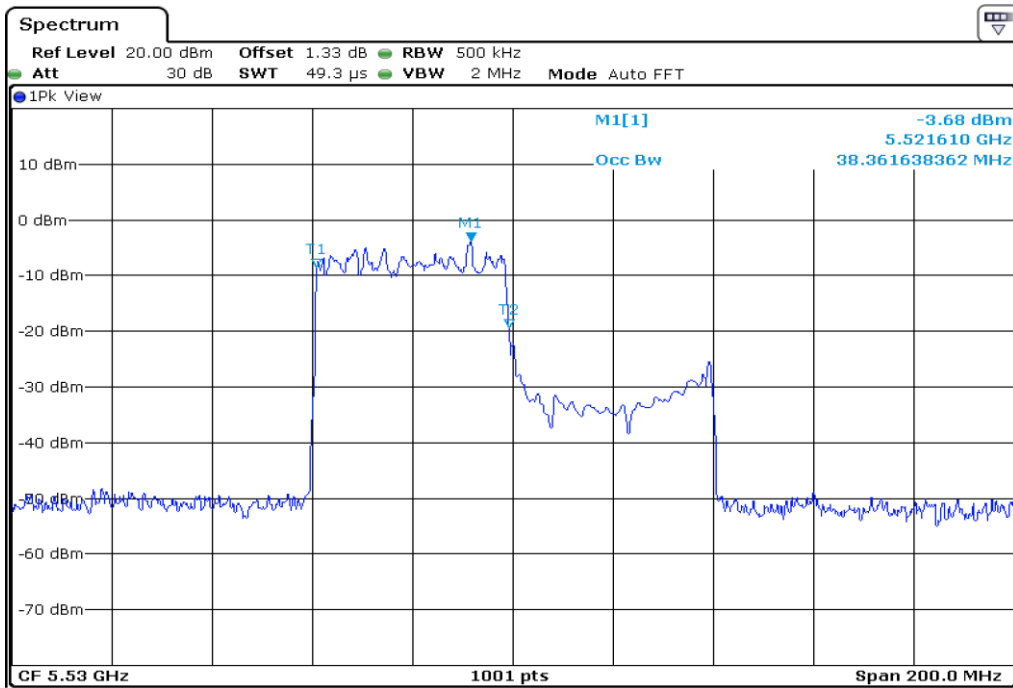

7 99% Occupied Bandwidth

8 99% Occupied Bandwidth

9	99% Occupied Bandwidth
---	------------------------

10 99% Occupied Bandwidth

11 99% Occupied Bandwidth

12	99% Occupied Bandwidth
----	------------------------

13 99% Occupied Bandwidth

14 99% Occupied Bandwidth

15	99% Occupied Bandwidth
----	------------------------

16	99% Occupied Bandwidth
----	------------------------

Test Band				WLAN_UNII2C_AX			
Antenna				Ant 1			
Test Parameters for Channel Bandwidths							
Test Item	No.	Mode	Channel	Bandwidth	RU Tone	RB index	Verdict
99% Occupied Bandwidth	1	802.11ax HE80	106	80 MHz	26	Low	Pass
	2	802.11ax HE80	106	80 MHz	26	Middle	Pass
	3	802.11ax HE80	106	80 MHz	26	High	Pass
	4	802.11ax HE80	106	80 MHz	52	Low	Pass
	5	802.11ax HE80	106	80 MHz	52	Middle	Pass
	6	802.11ax HE80	106	80 MHz	52	High	Pass
	7	802.11ax HE80	106	80 MHz	106	Low	Pass
	8	802.11ax HE80	106	80 MHz	106	Middle	Pass
	9	802.11ax HE80	106	80 MHz	106	High	Pass
	10	802.11ax HE80	106	80 MHz	242	Low	Pass
	11	802.11ax HE80	106	80 MHz	242	Middle	Pass
	12	802.11ax HE80	106	80 MHz	242	High	Pass
	13	802.11ax HE80	106	80 MHz	484	Low	Pass
	14	802.11ax HE80	106	80 MHz	484	High	Pass
	15	802.11ax HE80	106	80 MHz	996	-	Pass
	16	802.11ax HE80	106	80 MHz	SU	-	Pass