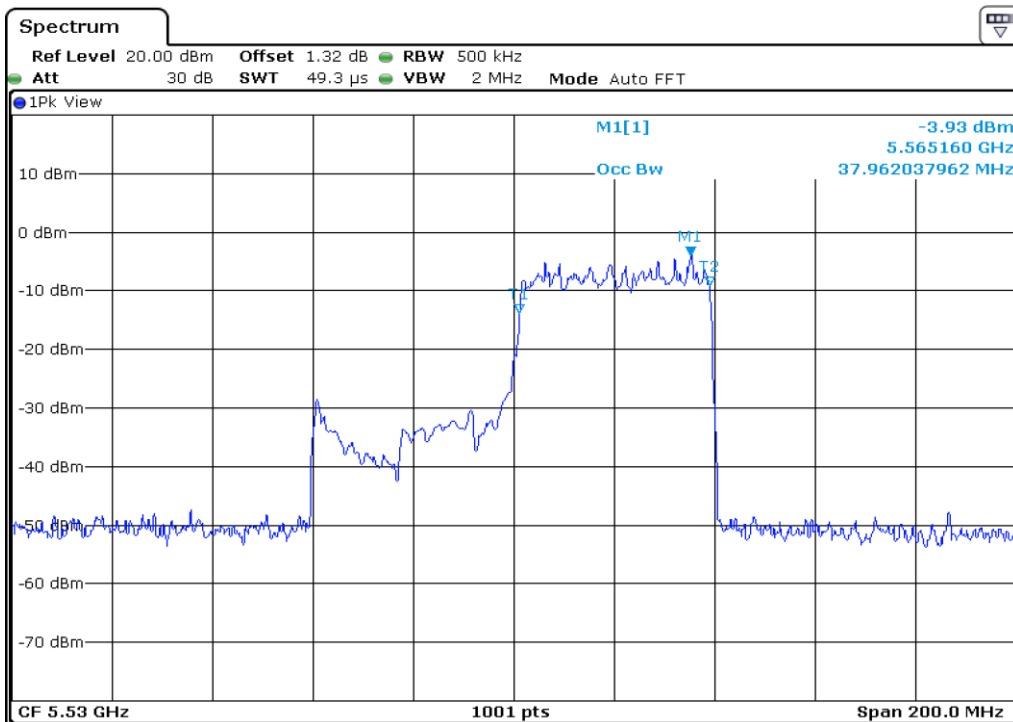

9	99% Occupied Bandwidth
---	------------------------

10	99% Occupied Bandwidth
----	------------------------

11	99% Occupied Bandwidth
----	------------------------

12	99% Occupied Bandwidth
----	------------------------

13 99% Occupied Bandwidth

14 99% Occupied Bandwidth

15	99% Occupied Bandwidth
----	------------------------

16	99% Occupied Bandwidth
----	------------------------

Test Band				WLAN_UNII3_AX			
Antenna				Ant 0			
Test Parameters for Channel Bandwidths							
Test Item	No.	Mode	Channel	Bandwidth	RU Tone	RB index	Verdict
99% Occupied Bandwidth	1	802.11ax HE20	149	20 MHz	26	Low	Pass
	2	802.11ax HE20	149	20 MHz	26	Middle	Pass
	3	802.11ax HE20	149	20 MHz	26	High	Pass
	4	802.11ax HE20	157	20 MHz	26	Low	Pass
	5	802.11ax HE20	157	20 MHz	26	Middle	Pass
	6	802.11ax HE20	157	20 MHz	26	High	Pass
	7	802.11ax HE20	165	20 MHz	26	Low	Pass
	8	802.11ax HE20	165	20 MHz	26	Middle	Pass
	9	802.11ax HE20	165	20 MHz	26	High	Pass
	10	802.11ax HE20	149	20 MHz	52	Low	Pass
	11	802.11ax HE20	149	20 MHz	52	Middle	Pass
	12	802.11ax HE20	149	20 MHz	52	High	Pass
	13	802.11ax HE20	157	20 MHz	52	Low	Pass
	14	802.11ax HE20	157	20 MHz	52	Middle	Pass
	15	802.11ax HE20	157	20 MHz	52	High	Pass
	16	802.11ax HE20	165	20 MHz	52	Low	Pass
	17	802.11ax HE20	165	20 MHz	52	Middle	Pass
	18	802.11ax HE20	165	20 MHz	52	High	Pass
	19	802.11ax HE20	149	20 MHz	106	Low	Pass
	20	802.11ax HE20	149	20 MHz	106	High	Pass
	21	802.11ax HE20	157	20 MHz	106	Low	Pass
	22	802.11ax HE20	157	20 MHz	106	High	Pass
	23	802.11ax HE20	165	20 MHz	106	Low	Pass
	24	802.11ax HE20	165	20 MHz	106	High	Pass
	25	802.11ax HE20	149	20 MHz	242	-	Pass
	26	802.11ax HE20	157	20 MHz	242	-	Pass
	27	802.11ax HE20	165	20 MHz	242	-	Pass
	28	802.11ax HE20	149	20 MHz	SU	-	Pass
	29	802.11ax HE20	157	20 MHz	SU	-	Pass
	30	802.11ax HE20	165	20 MHz	SU	-	Pass