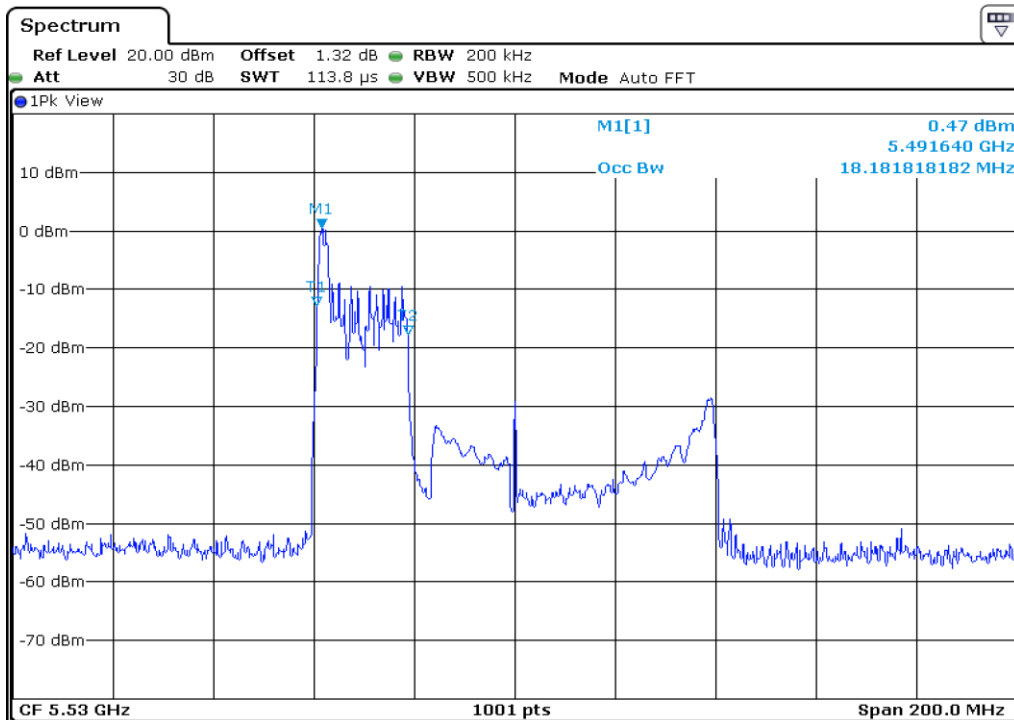

13 99% Occupied Bandwidth

14 99% Occupied Bandwidth

15	99% Occupied Bandwidth
----	------------------------

16	99% Occupied Bandwidth
----	------------------------

Test Band				WLAN_UNII2C_AX			
Antenna				Ant 1			
Test Parameters for Channel Bandwidths							
Test Item	No.	Mode	Channel	Bandwidth	RU Tone	RB index	Verdict
99% Occupied Bandwidth	1	802.11ax HE80	106	80 MHz	26	Low	Pass
	2	802.11ax HE80	106	80 MHz	26	Middle	Pass
	3	802.11ax HE80	106	80 MHz	26	High	Pass
	4	802.11ax HE80	106	80 MHz	52	Low	Pass
	5	802.11ax HE80	106	80 MHz	52	Middle	Pass
	6	802.11ax HE80	106	80 MHz	52	High	Pass
	7	802.11ax HE80	106	80 MHz	106	Low	Pass
	8	802.11ax HE80	106	80 MHz	106	Middle	Pass
	9	802.11ax HE80	106	80 MHz	106	High	Pass
	10	802.11ax HE80	106	80 MHz	242	Low	Pass
	11	802.11ax HE80	106	80 MHz	242	Middle	Pass
	12	802.11ax HE80	106	80 MHz	242	High	Pass
	13	802.11ax HE80	106	80 MHz	484	Low	Pass
	14	802.11ax HE80	106	80 MHz	484	High	Pass
	15	802.11ax HE80	106	80 MHz	996	-	Pass
	16	802.11ax HE80	106	80 MHz	SU	-	Pass

1	99% Occupied Bandwidth
---	------------------------

2	99% Occupied Bandwidth
---	------------------------

3	99% Occupied Bandwidth
---	------------------------

4	99% Occupied Bandwidth
---	------------------------