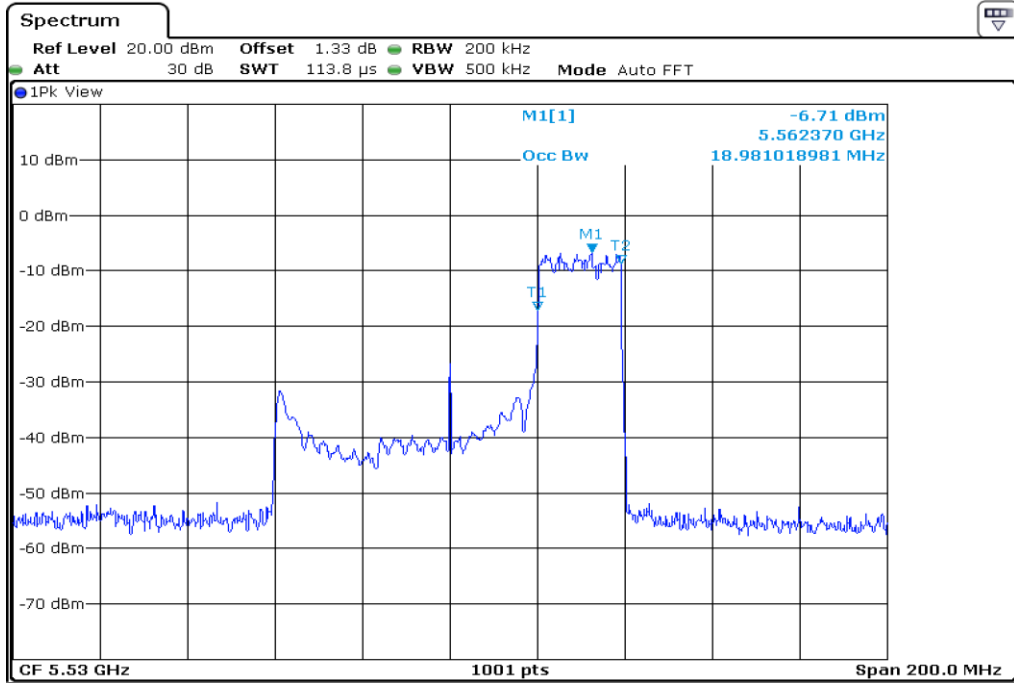

7 99% Occupied Bandwidth

8 99% Occupied Bandwidth

9	99% Occupied Bandwidth
---	------------------------

10 99% Occupied Bandwidth

11 99% Occupied Bandwidth

12	99% Occupied Bandwidth
----	------------------------

13 99% Occupied Bandwidth

14 99% Occupied Bandwidth

15	99% Occupied Bandwidth
----	------------------------

16	99% Occupied Bandwidth
----	------------------------

Test Band				WLAN_UNII2C_AX			
Antenna				Ant 1			
Test Parameters for Channel Bandwidths							
Test Item	No.	Mode	Channel	Bandwidth	RU Tone	RB index	Verdict
99% Occupied Bandwidth	1	802.11ax HE80	106	80 MHz	26	Low	Pass
	2	802.11ax HE80	106	80 MHz	26	Middle	Pass
	3	802.11ax HE80	106	80 MHz	26	High	Pass
	4	802.11ax HE80	106	80 MHz	52	Low	Pass
	5	802.11ax HE80	106	80 MHz	52	Middle	Pass
	6	802.11ax HE80	106	80 MHz	52	High	Pass
	7	802.11ax HE80	106	80 MHz	106	Low	Pass
	8	802.11ax HE80	106	80 MHz	106	Middle	Pass
	9	802.11ax HE80	106	80 MHz	106	High	Pass
	10	802.11ax HE80	106	80 MHz	242	Low	Pass
	11	802.11ax HE80	106	80 MHz	242	Middle	Pass
	12	802.11ax HE80	106	80 MHz	242	High	Pass
	13	802.11ax HE80	106	80 MHz	484	Low	Pass
	14	802.11ax HE80	106	80 MHz	484	High	Pass
	15	802.11ax HE80	106	80 MHz	996	-	Pass
	16	802.11ax HE80	106	80 MHz	SU	-	Pass