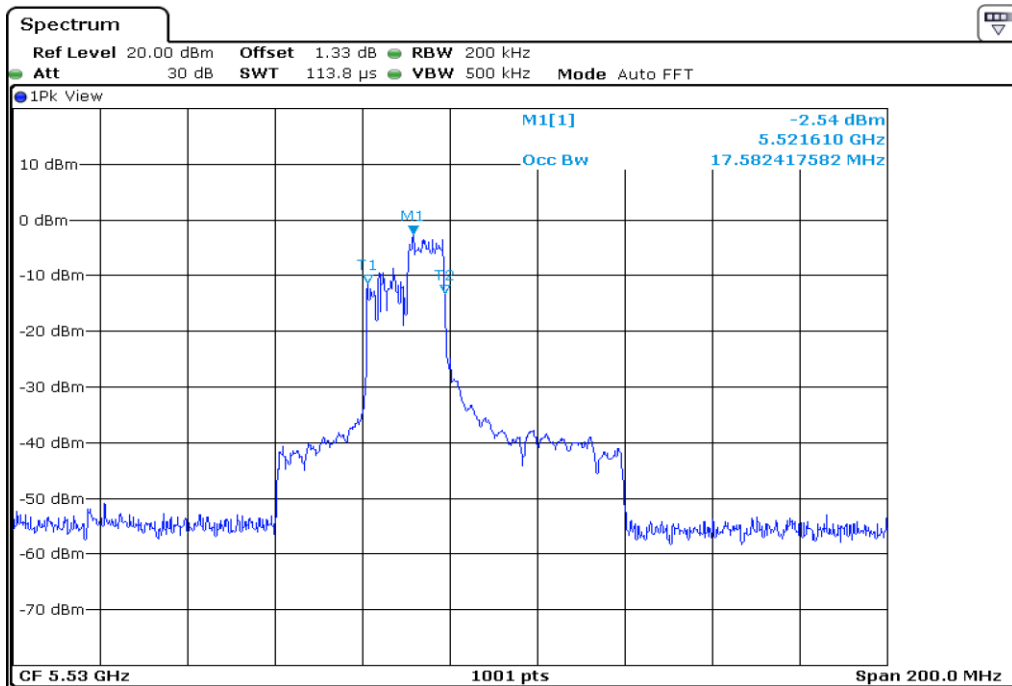

37	99% Occupied Bandwidth
----	------------------------

38	99% Occupied Bandwidth
----	------------------------

39	99% Occupied Bandwidth
----	------------------------

Test Band				WLAN_UNII2C_AX			
Antenna				Ant 0			
Test Parameters for Channel Bandwidths							
Test Item	No.	Mode	Channel	Bandwidth	RU Tone	RB index	Verdict
99% Occupied Bandwidth	1	802.11ax HE80	106	80 MHz	26	Low	Pass
	2	802.11ax HE80	106	80 MHz	26	Middle	Pass
	3	802.11ax HE80	106	80 MHz	26	High	Pass
	4	802.11ax HE80	106	80 MHz	52	Low	Pass
	5	802.11ax HE80	106	80 MHz	52	Middle	Pass
	6	802.11ax HE80	106	80 MHz	52	High	Pass
	7	802.11ax HE80	106	80 MHz	106	Low	Pass
	8	802.11ax HE80	106	80 MHz	106	Middle	Pass
	9	802.11ax HE80	106	80 MHz	106	High	Pass
	10	802.11ax HE80	106	80 MHz	242	Low	Pass
	11	802.11ax HE80	106	80 MHz	242	Middle	Pass
	12	802.11ax HE80	106	80 MHz	242	High	Pass
	13	802.11ax HE80	106	80 MHz	484	Low	Pass
	14	802.11ax HE80	106	80 MHz	484	High	Pass
	15	802.11ax HE80	106	80 MHz	996	-	Pass
	16	802.11ax HE80	106	80 MHz	SU	-	Pass

1 **99% Occupied Bandwidth**

2 **99% Occupied Bandwidth**

3	99% Occupied Bandwidth
---	------------------------

4 99% Occupied Bandwidth

5 99% Occupied Bandwidth

6	99% Occupied Bandwidth
---	------------------------

7 99% Occupied Bandwidth

8 99% Occupied Bandwidth

9	99% Occupied Bandwidth
---	------------------------

10 99% Occupied Bandwidth

11 99% Occupied Bandwidth

12	99% Occupied Bandwidth
----	------------------------