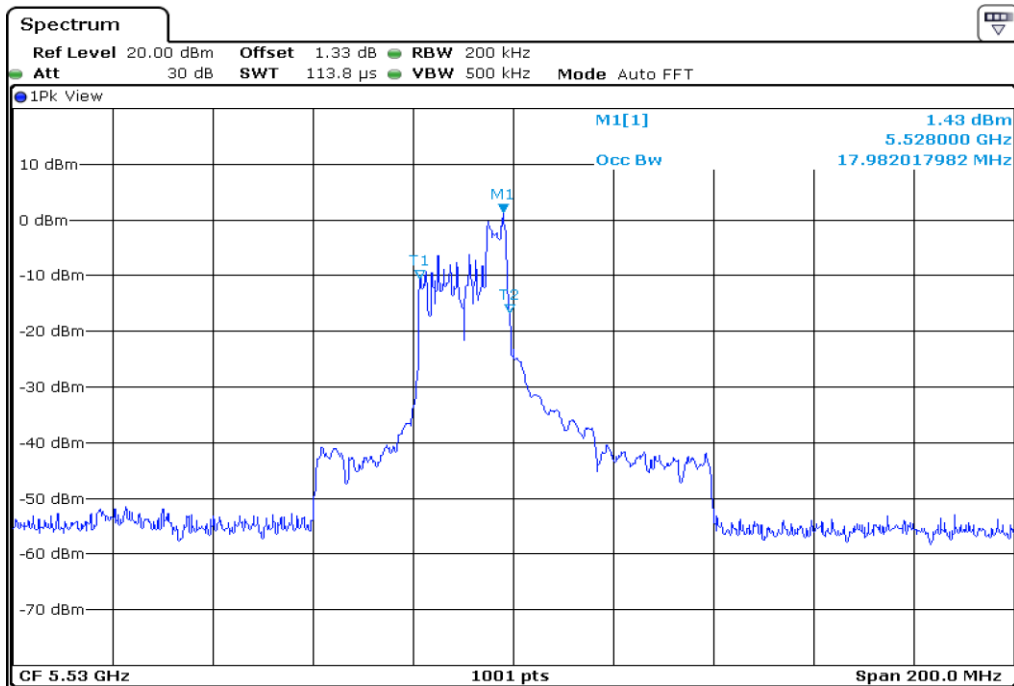

37	99% Occupied Bandwidth
----	------------------------

38	99% Occupied Bandwidth
----	------------------------

39	99% Occupied Bandwidth
----	------------------------

Test Band				WLAN_UNII2C_AX			
Antenna				Ant 0			
Test Parameters for Channel Bandwidths							
Test Item	No.	Mode	Channel	Bandwidth	RU Tone	RB index	Verdict
99% Occupied Bandwidth	1	802.11ax HE80	106	80 MHz	26	Low	Pass
	2	802.11ax HE80	106	80 MHz	26	Middle	Pass
	3	802.11ax HE80	106	80 MHz	26	High	Pass
	4	802.11ax HE80	106	80 MHz	52	Low	Pass
	5	802.11ax HE80	106	80 MHz	52	Middle	Pass
	6	802.11ax HE80	106	80 MHz	52	High	Pass
	7	802.11ax HE80	106	80 MHz	106	Low	Pass
	8	802.11ax HE80	106	80 MHz	106	Middle	Pass
	9	802.11ax HE80	106	80 MHz	106	High	Pass
	10	802.11ax HE80	106	80 MHz	242	Low	Pass
	11	802.11ax HE80	106	80 MHz	242	Middle	Pass
	12	802.11ax HE80	106	80 MHz	242	High	Pass
	13	802.11ax HE80	106	80 MHz	484	Low	Pass
	14	802.11ax HE80	106	80 MHz	484	High	Pass
	15	802.11ax HE80	106	80 MHz	996	-	Pass
	16	802.11ax HE80	106	80 MHz	SU	-	Pass

1 **99% Occupied Bandwidth**

2 **99% Occupied Bandwidth**

3	99% Occupied Bandwidth
---	------------------------

4 99% Occupied Bandwidth

5 99% Occupied Bandwidth

6	99% Occupied Bandwidth
---	------------------------

7 99% Occupied Bandwidth

8 99% Occupied Bandwidth

9	99% Occupied Bandwidth
---	------------------------

10 99% Occupied Bandwidth

11 99% Occupied Bandwidth

12	99% Occupied Bandwidth
----	------------------------