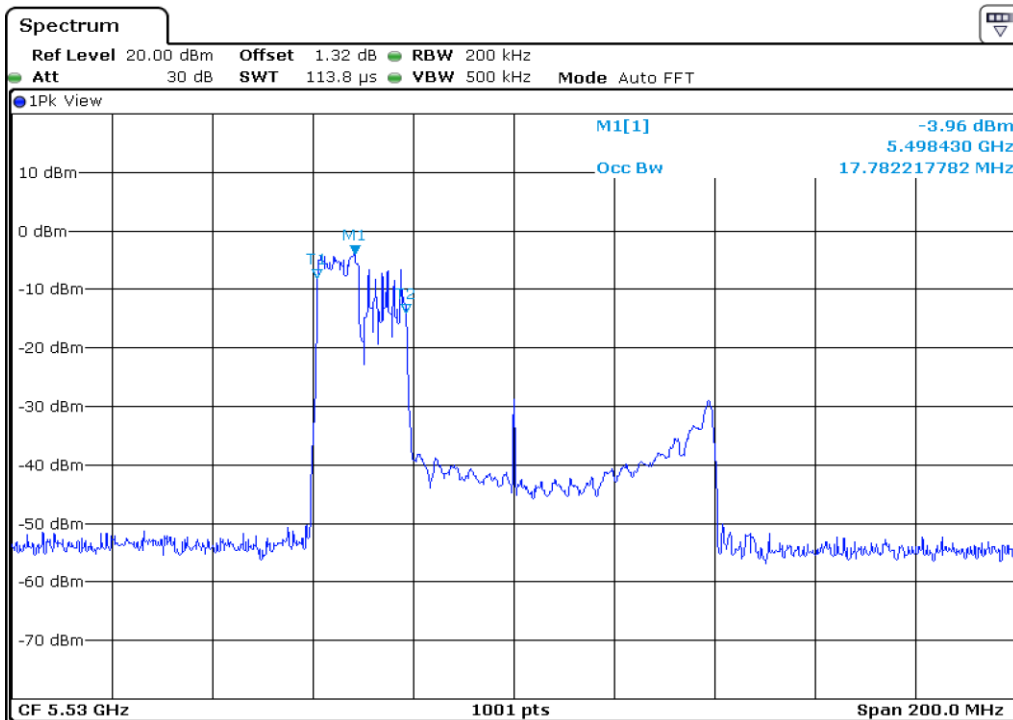

13 99% Occupied Bandwidth

14 99% Occupied Bandwidth

15	99% Occupied Bandwidth
----	------------------------

16	99% Occupied Bandwidth
----	------------------------

Test Band				WLAN_UNII2C_AX			
Antenna				Ant 1			
Test Parameters for Channel Bandwidths							
Test Item	No.	Mode	Channel	Bandwidth	RU Tone	RB index	Verdict
99% Occupied Bandwidth	1	802.11ax HE80	106	80 MHz	26	Low	Pass
	2	802.11ax HE80	106	80 MHz	26	Middle	Pass
	3	802.11ax HE80	106	80 MHz	26	High	Pass
	4	802.11ax HE80	106	80 MHz	52	Low	Pass
	5	802.11ax HE80	106	80 MHz	52	Middle	Pass
	6	802.11ax HE80	106	80 MHz	52	High	Pass
	7	802.11ax HE80	106	80 MHz	106	Low	Pass
	8	802.11ax HE80	106	80 MHz	106	Middle	Pass
	9	802.11ax HE80	106	80 MHz	106	High	Pass
	10	802.11ax HE80	106	80 MHz	242	Low	Pass
	11	802.11ax HE80	106	80 MHz	242	Middle	Pass
	12	802.11ax HE80	106	80 MHz	242	High	Pass
	13	802.11ax HE80	106	80 MHz	484	Low	Pass
	14	802.11ax HE80	106	80 MHz	484	High	Pass
	15	802.11ax HE80	106	80 MHz	996	-	Pass
	16	802.11ax HE80	106	80 MHz	SU	-	Pass

1	99% Occupied Bandwidth
---	------------------------

2	99% Occupied Bandwidth
---	------------------------

3	99% Occupied Bandwidth
---	------------------------

4	99% Occupied Bandwidth
---	------------------------

5	99% Occupied Bandwidth
---	------------------------

6	99% Occupied Bandwidth
---	------------------------

7	99% Occupied Bandwidth
---	------------------------

8	99% Occupied Bandwidth
---	------------------------