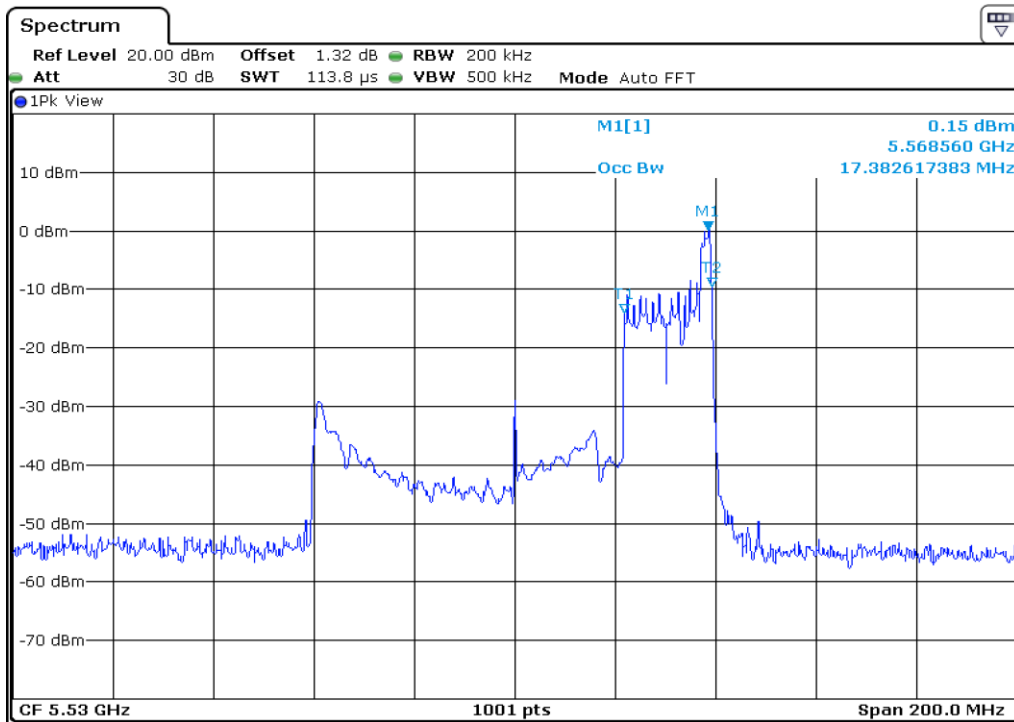

13 99% Occupied Bandwidth

14 99% Occupied Bandwidth

15	99% Occupied Bandwidth
----	------------------------

16	99% Occupied Bandwidth
----	------------------------

Test Band				WLAN_UNII2C_AX			
Antenna				Ant 1			
Test Parameters for Channel Bandwidths							
Test Item	No.	Mode	Channel	Bandwidth	RU Tone	RB index	Verdict
99% Occupied Bandwidth	1	802.11ax HE80	106	80 MHz	26	Low	Pass
	2	802.11ax HE80	106	80 MHz	26	Middle	Pass
	3	802.11ax HE80	106	80 MHz	26	High	Pass
	4	802.11ax HE80	106	80 MHz	52	Low	Pass
	5	802.11ax HE80	106	80 MHz	52	Middle	Pass
	6	802.11ax HE80	106	80 MHz	52	High	Pass
	7	802.11ax HE80	106	80 MHz	106	Low	Pass
	8	802.11ax HE80	106	80 MHz	106	Middle	Pass
	9	802.11ax HE80	106	80 MHz	106	High	Pass
	10	802.11ax HE80	106	80 MHz	242	Low	Pass
	11	802.11ax HE80	106	80 MHz	242	Middle	Pass
	12	802.11ax HE80	106	80 MHz	242	High	Pass
	13	802.11ax HE80	106	80 MHz	484	Low	Pass
	14	802.11ax HE80	106	80 MHz	484	High	Pass
	15	802.11ax HE80	106	80 MHz	996	-	Pass
	16	802.11ax HE80	106	80 MHz	SU	-	Pass

1	99% Occupied Bandwidth
---	------------------------

2	99% Occupied Bandwidth
---	------------------------

3	99% Occupied Bandwidth
---	------------------------

4	99% Occupied Bandwidth
---	------------------------