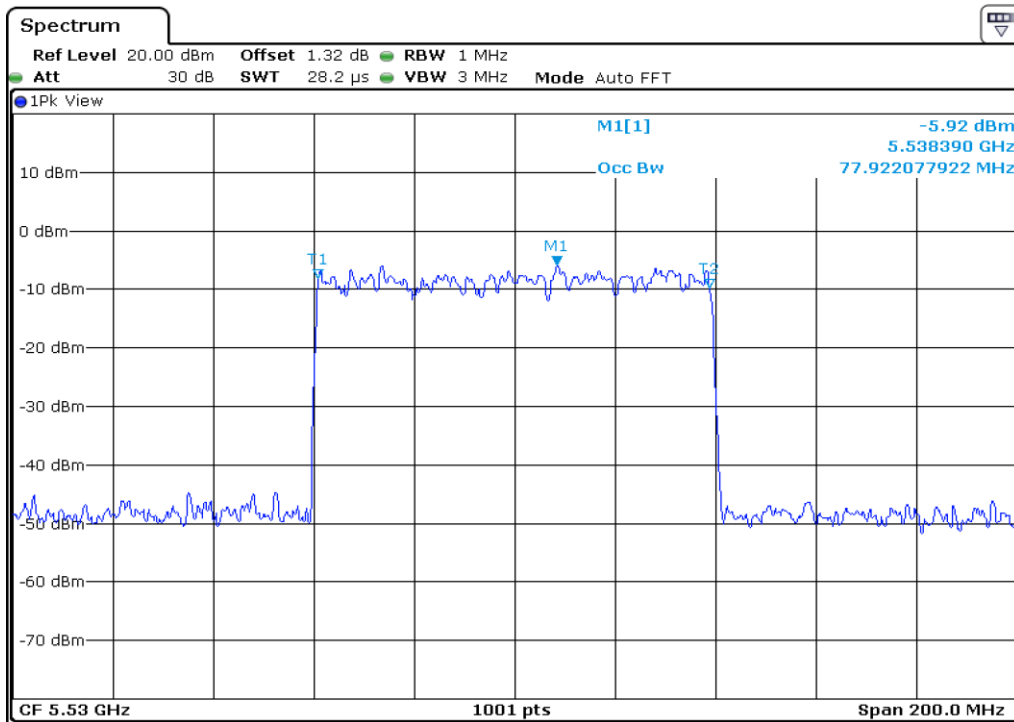

9	99% Occupied Bandwidth
---	------------------------

10	99% Occupied Bandwidth
----	------------------------

11	99% Occupied Bandwidth
----	------------------------

12	99% Occupied Bandwidth
----	------------------------

13 99% Occupied Bandwidth

14 99% Occupied Bandwidth

15	99% Occupied Bandwidth
----	------------------------

16	99% Occupied Bandwidth
----	------------------------

Test Band				WLAN_UNII3_AX			
Antenna				Ant 0			
Test Parameters for Channel Bandwidths							
Test Item	No.	Mode	Channel	Bandwidth	RU Tone	RB index	Verdict
99% Occupied Bandwidth	1	802.11ax HE20	149	20 MHz	26	Low	Pass
	2	802.11ax HE20	149	20 MHz	26	Middle	Pass
	3	802.11ax HE20	149	20 MHz	26	High	Pass
	4	802.11ax HE20	157	20 MHz	26	Low	Pass
	5	802.11ax HE20	157	20 MHz	26	Middle	Pass
	6	802.11ax HE20	157	20 MHz	26	High	Pass
	7	802.11ax HE20	165	20 MHz	26	Low	Pass
	8	802.11ax HE20	165	20 MHz	26	Middle	Pass
	9	802.11ax HE20	165	20 MHz	26	High	Pass
	10	802.11ax HE20	149	20 MHz	52	Low	Pass
	11	802.11ax HE20	149	20 MHz	52	Middle	Pass
	12	802.11ax HE20	149	20 MHz	52	High	Pass
	13	802.11ax HE20	157	20 MHz	52	Low	Pass
	14	802.11ax HE20	157	20 MHz	52	Middle	Pass
	15	802.11ax HE20	157	20 MHz	52	High	Pass
	16	802.11ax HE20	165	20 MHz	52	Low	Pass
	17	802.11ax HE20	165	20 MHz	52	Middle	Pass
	18	802.11ax HE20	165	20 MHz	52	High	Pass
	19	802.11ax HE20	149	20 MHz	106	Low	Pass
	20	802.11ax HE20	149	20 MHz	106	High	Pass
	21	802.11ax HE20	157	20 MHz	106	Low	Pass
	22	802.11ax HE20	157	20 MHz	106	High	Pass
	23	802.11ax HE20	165	20 MHz	106	Low	Pass
	24	802.11ax HE20	165	20 MHz	106	High	Pass
	25	802.11ax HE20	149	20 MHz	242	-	Pass
	26	802.11ax HE20	157	20 MHz	242	-	Pass
	27	802.11ax HE20	165	20 MHz	242	-	Pass
	28	802.11ax HE20	149	20 MHz	SU	-	Pass
	29	802.11ax HE20	157	20 MHz	SU	-	Pass
	30	802.11ax HE20	165	20 MHz	SU	-	Pass