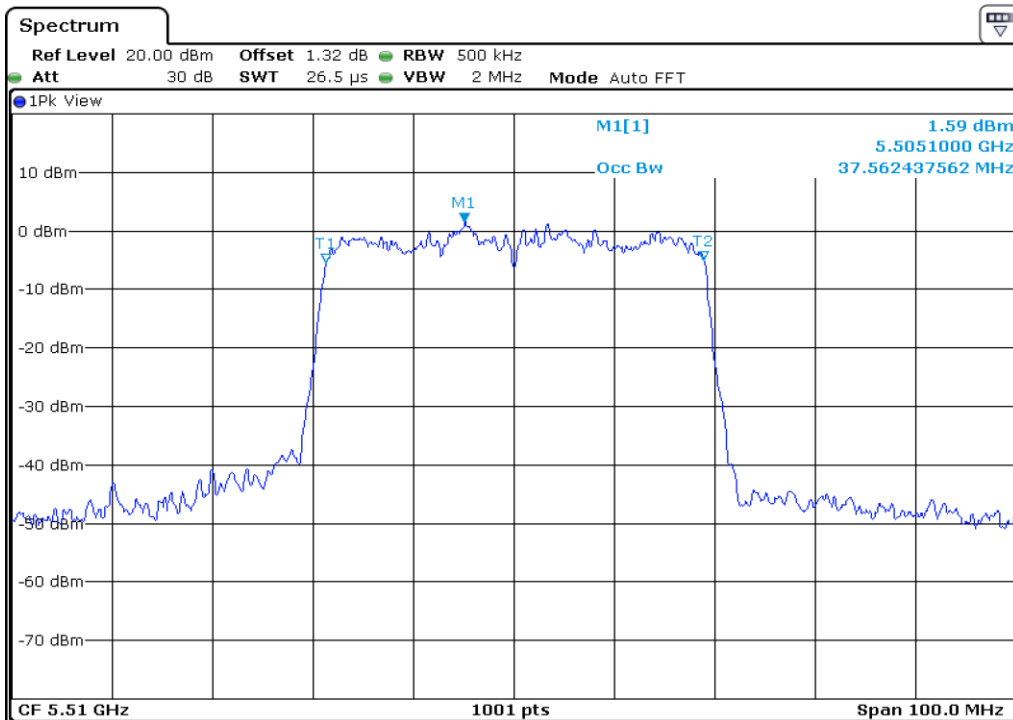

31	99% Occupied Bandwidth
----	------------------------

32 **99% Occupied Bandwidth**

33 **99% Occupied Bandwidth**

34 99% Occupied Bandwidth

35 99% Occupied Bandwidth

36	99% Occupied Bandwidth
----	------------------------

37	99% Occupied Bandwidth
----	------------------------

38	99% Occupied Bandwidth
----	------------------------

39	99% Occupied Bandwidth
----	------------------------

Test Band				WLAN_UNII2C_AX			
Antenna				Ant 0			
Test Parameters for Channel Bandwidths							
Test Item	No.	Mode	Channel	Bandwidth	RU Tone	RB index	Verdict
99% Occupied Bandwidth	1	802.11ax HE80	106	80 MHz	26	Low	Pass
	2	802.11ax HE80	106	80 MHz	26	Middle	Pass
	3	802.11ax HE80	106	80 MHz	26	High	Pass
	4	802.11ax HE80	106	80 MHz	52	Low	Pass
	5	802.11ax HE80	106	80 MHz	52	Middle	Pass
	6	802.11ax HE80	106	80 MHz	52	High	Pass
	7	802.11ax HE80	106	80 MHz	106	Low	Pass
	8	802.11ax HE80	106	80 MHz	106	Middle	Pass
	9	802.11ax HE80	106	80 MHz	106	High	Pass
	10	802.11ax HE80	106	80 MHz	242	Low	Pass
	11	802.11ax HE80	106	80 MHz	242	Middle	Pass
	12	802.11ax HE80	106	80 MHz	242	High	Pass
	13	802.11ax HE80	106	80 MHz	484	Low	Pass
	14	802.11ax HE80	106	80 MHz	484	High	Pass
	15	802.11ax HE80	106	80 MHz	996	-	Pass
	16	802.11ax HE80	106	80 MHz	SU	-	Pass