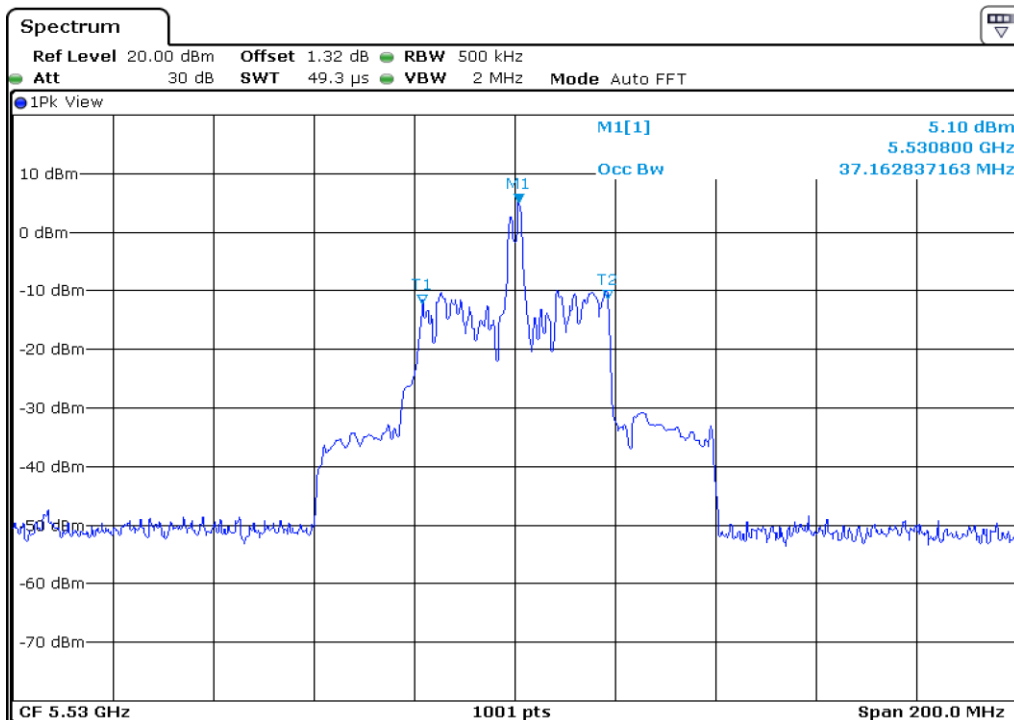

7 99% Occupied Bandwidth

8 99% Occupied Bandwidth

9	99% Occupied Bandwidth
---	------------------------

10 99% Occupied Bandwidth

11 99% Occupied Bandwidth

12	99% Occupied Bandwidth
----	------------------------

13 99% Occupied Bandwidth

14 99% Occupied Bandwidth

15	99% Occupied Bandwidth
----	------------------------

16	99% Occupied Bandwidth
----	------------------------

Test Band				WLAN_UNII2C_AX			
Antenna				Ant 1			
Test Parameters for Channel Bandwidths							
Test Item	No.	Mode	Channel	Bandwidth	RU Tone	RB index	Verdict
99% Occupied Bandwidth	1	802.11ax HE80	106	80 MHz	26	Low	Pass
	2	802.11ax HE80	106	80 MHz	26	Middle	Pass
	3	802.11ax HE80	106	80 MHz	26	High	Pass
	4	802.11ax HE80	106	80 MHz	52	Low	Pass
	5	802.11ax HE80	106	80 MHz	52	Middle	Pass
	6	802.11ax HE80	106	80 MHz	52	High	Pass
	7	802.11ax HE80	106	80 MHz	106	Low	Pass
	8	802.11ax HE80	106	80 MHz	106	Middle	Pass
	9	802.11ax HE80	106	80 MHz	106	High	Pass
	10	802.11ax HE80	106	80 MHz	242	Low	Pass
	11	802.11ax HE80	106	80 MHz	242	Middle	Pass
	12	802.11ax HE80	106	80 MHz	242	High	Pass
	13	802.11ax HE80	106	80 MHz	484	Low	Pass
	14	802.11ax HE80	106	80 MHz	484	High	Pass
	15	802.11ax HE80	106	80 MHz	996	-	Pass
	16	802.11ax HE80	106	80 MHz	SU	-	Pass

1	99% Occupied Bandwidth
---	------------------------

2	99% Occupied Bandwidth
---	------------------------

3	99% Occupied Bandwidth
---	------------------------

4	99% Occupied Bandwidth
---	------------------------