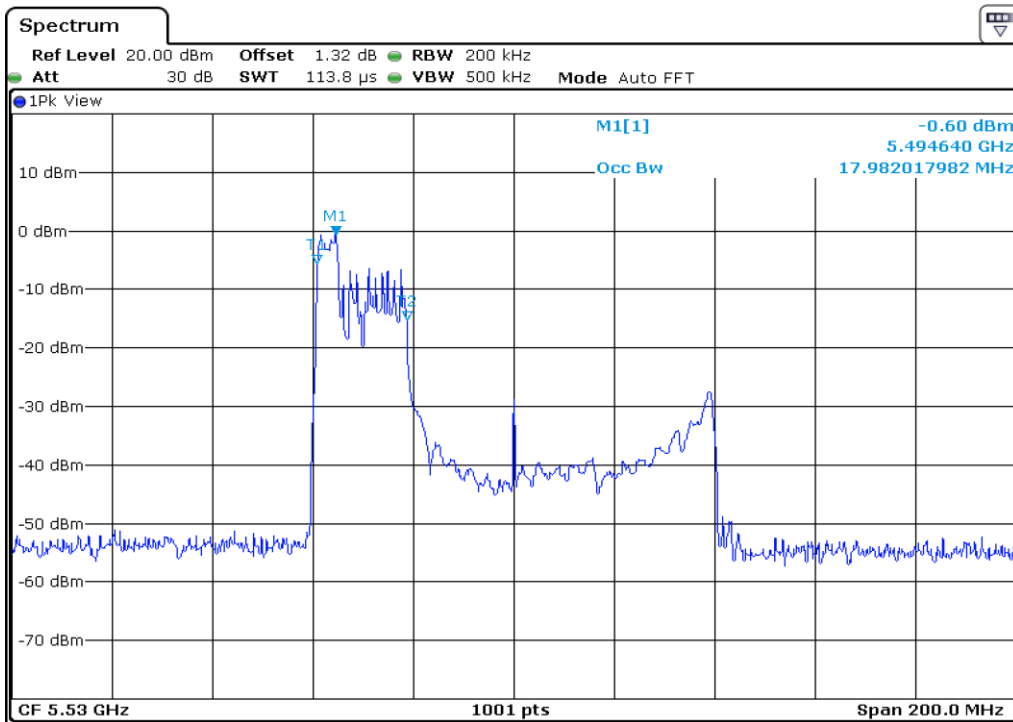

13 99% Occupied Bandwidth

14 99% Occupied Bandwidth

15	99% Occupied Bandwidth
----	------------------------

16	99% Occupied Bandwidth
----	------------------------

Test Band				WLAN_UNII2C_AX			
Antenna				Ant 1			
Test Parameters for Channel Bandwidths							
Test Item	No.	Mode	Channel	Bandwidth	RU Tone	RB index	Verdict
99% Occupied Bandwidth	1	802.11ax HE80	106	80 MHz	26	Low	Pass
	2	802.11ax HE80	106	80 MHz	26	Middle	Pass
	3	802.11ax HE80	106	80 MHz	26	High	Pass
	4	802.11ax HE80	106	80 MHz	52	Low	Pass
	5	802.11ax HE80	106	80 MHz	52	Middle	Pass
	6	802.11ax HE80	106	80 MHz	52	High	Pass
	7	802.11ax HE80	106	80 MHz	106	Low	Pass
	8	802.11ax HE80	106	80 MHz	106	Middle	Pass
	9	802.11ax HE80	106	80 MHz	106	High	Pass
	10	802.11ax HE80	106	80 MHz	242	Low	Pass
	11	802.11ax HE80	106	80 MHz	242	Middle	Pass
	12	802.11ax HE80	106	80 MHz	242	High	Pass
	13	802.11ax HE80	106	80 MHz	484	Low	Pass
	14	802.11ax HE80	106	80 MHz	484	High	Pass
	15	802.11ax HE80	106	80 MHz	996	-	Pass
	16	802.11ax HE80	106	80 MHz	SU	-	Pass

1	99% Occupied Bandwidth
---	------------------------

2	99% Occupied Bandwidth
---	------------------------

3	99% Occupied Bandwidth
---	------------------------

4	99% Occupied Bandwidth
---	------------------------