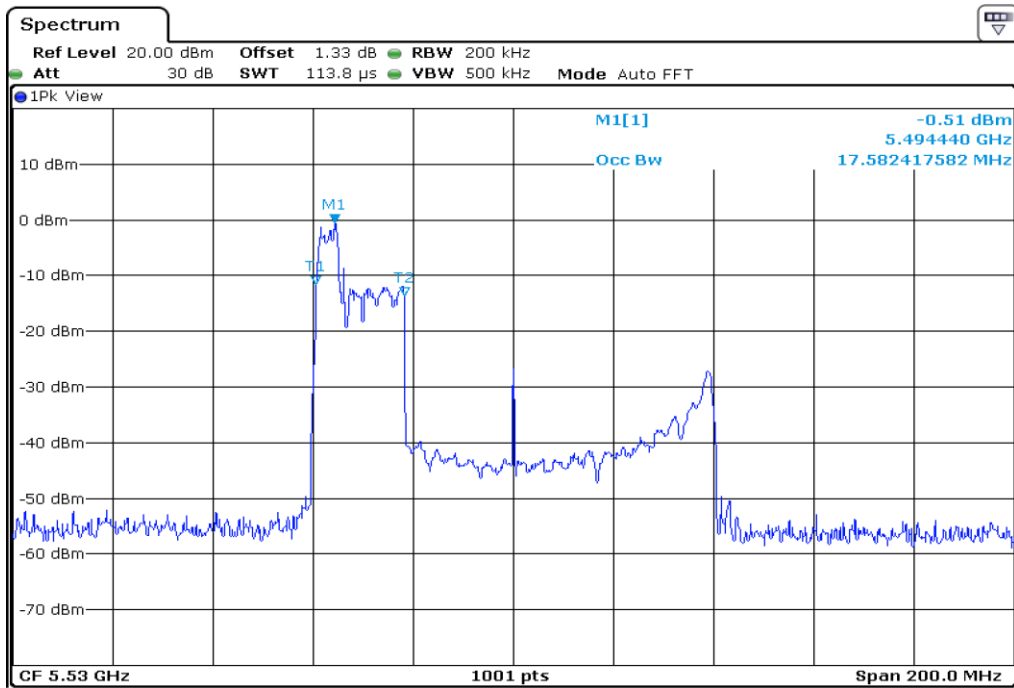

31	99% Occupied Bandwidth
----	------------------------

32 **99% Occupied Bandwidth**

33 **99% Occupied Bandwidth**

34 99% Occupied Bandwidth

35 99% Occupied Bandwidth

36	99% Occupied Bandwidth
----	------------------------

37	99% Occupied Bandwidth
----	------------------------

38	99% Occupied Bandwidth
----	------------------------

39	99% Occupied Bandwidth
----	------------------------

Test Band				WLAN_UNII2C_AX			
Antenna				Ant 0			
Test Parameters for Channel Bandwidths							
Test Item	No.	Mode	Channel	Bandwidth	RU Tone	RB index	Verdict
99% Occupied Bandwidth	1	802.11ax HE80	106	80 MHz	26	Low	Pass
	2	802.11ax HE80	106	80 MHz	26	Middle	Pass
	3	802.11ax HE80	106	80 MHz	26	High	Pass
	4	802.11ax HE80	106	80 MHz	52	Low	Pass
	5	802.11ax HE80	106	80 MHz	52	Middle	Pass
	6	802.11ax HE80	106	80 MHz	52	High	Pass
	7	802.11ax HE80	106	80 MHz	106	Low	Pass
	8	802.11ax HE80	106	80 MHz	106	Middle	Pass
	9	802.11ax HE80	106	80 MHz	106	High	Pass
	10	802.11ax HE80	106	80 MHz	242	Low	Pass
	11	802.11ax HE80	106	80 MHz	242	Middle	Pass
	12	802.11ax HE80	106	80 MHz	242	High	Pass
	13	802.11ax HE80	106	80 MHz	484	Low	Pass
	14	802.11ax HE80	106	80 MHz	484	High	Pass
	15	802.11ax HE80	106	80 MHz	996	-	Pass
	16	802.11ax HE80	106	80 MHz	SU	-	Pass

1 **99% Occupied Bandwidth**

2 **99% Occupied Bandwidth**

3	99% Occupied Bandwidth
---	------------------------

4 99% Occupied Bandwidth

5 99% Occupied Bandwidth

6	99% Occupied Bandwidth
---	------------------------