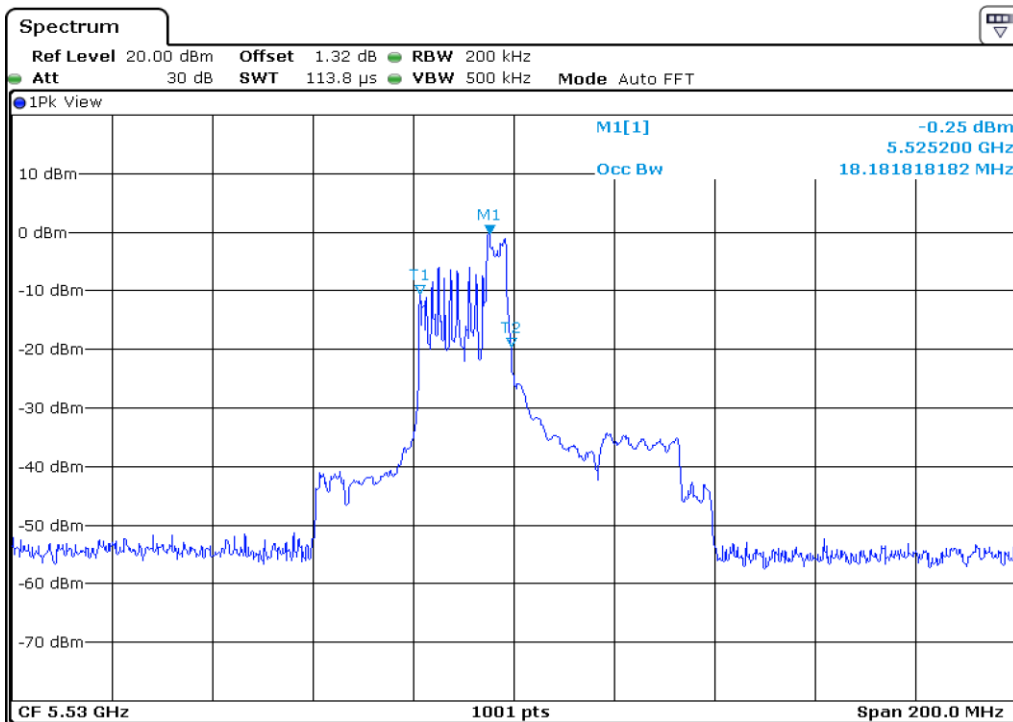

13 99% Occupied Bandwidth

14 99% Occupied Bandwidth

15	99% Occupied Bandwidth
----	------------------------

16	99% Occupied Bandwidth
----	------------------------

Test Band				WLAN_UNII2C_AX			
Antenna				Ant 1			
Test Parameters for Channel Bandwidths							
Test Item	No.	Mode	Channel	Bandwidth	RU Tone	RB index	Verdict
99% Occupied Bandwidth	1	802.11ax HE80	106	80 MHz	26	Low	Pass
	2	802.11ax HE80	106	80 MHz	26	Middle	Pass
	3	802.11ax HE80	106	80 MHz	26	High	Pass
	4	802.11ax HE80	106	80 MHz	52	Low	Pass
	5	802.11ax HE80	106	80 MHz	52	Middle	Pass
	6	802.11ax HE80	106	80 MHz	52	High	Pass
	7	802.11ax HE80	106	80 MHz	106	Low	Pass
	8	802.11ax HE80	106	80 MHz	106	Middle	Pass
	9	802.11ax HE80	106	80 MHz	106	High	Pass
	10	802.11ax HE80	106	80 MHz	242	Low	Pass
	11	802.11ax HE80	106	80 MHz	242	Middle	Pass
	12	802.11ax HE80	106	80 MHz	242	High	Pass
	13	802.11ax HE80	106	80 MHz	484	Low	Pass
	14	802.11ax HE80	106	80 MHz	484	High	Pass
	15	802.11ax HE80	106	80 MHz	996	-	Pass
	16	802.11ax HE80	106	80 MHz	SU	-	Pass

1	99% Occupied Bandwidth
---	------------------------

2	99% Occupied Bandwidth
---	------------------------

3	99% Occupied Bandwidth
---	------------------------

4	99% Occupied Bandwidth
---	------------------------

5	99% Occupied Bandwidth
---	------------------------

6	99% Occupied Bandwidth
---	------------------------

7	99% Occupied Bandwidth
---	------------------------

8	99% Occupied Bandwidth
---	------------------------