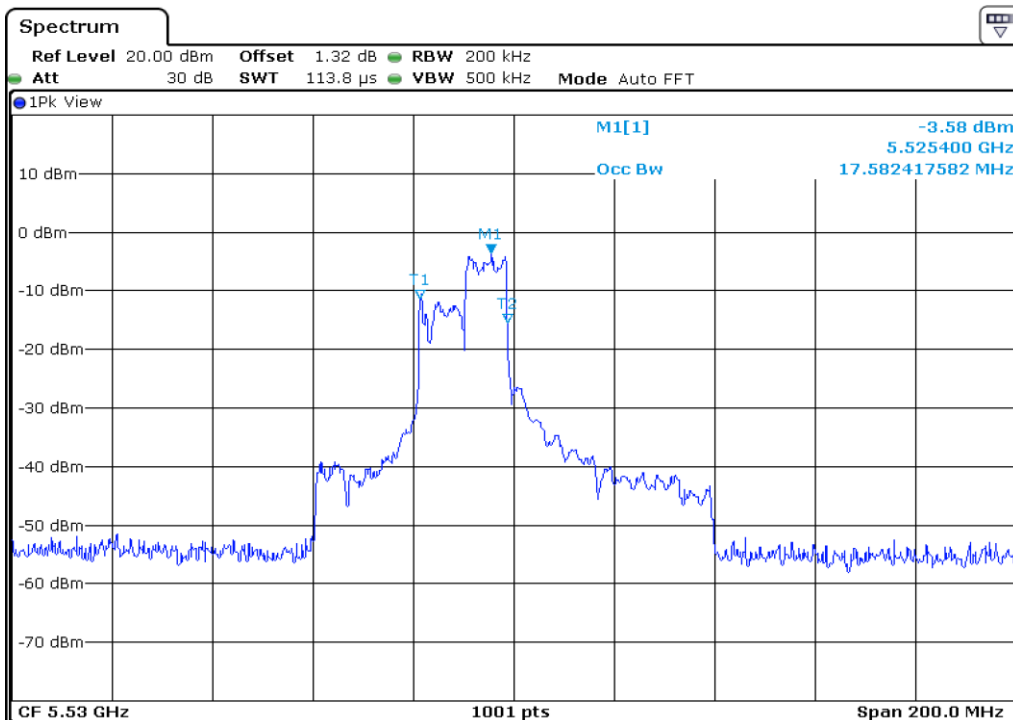

13 99% Occupied Bandwidth

14 99% Occupied Bandwidth

15	99% Occupied Bandwidth
----	------------------------

16	99% Occupied Bandwidth
----	------------------------

Test Band				WLAN_UNII2C_AX			
Antenna				Ant 1			
Test Parameters for Channel Bandwidths							
Test Item	No.	Mode	Channel	Bandwidth	RU Tone	RB index	Verdict
99% Occupied Bandwidth	1	802.11ax HE80	106	80 MHz	26	Low	Pass
	2	802.11ax HE80	106	80 MHz	26	Middle	Pass
	3	802.11ax HE80	106	80 MHz	26	High	Pass
	4	802.11ax HE80	106	80 MHz	52	Low	Pass
	5	802.11ax HE80	106	80 MHz	52	Middle	Pass
	6	802.11ax HE80	106	80 MHz	52	High	Pass
	7	802.11ax HE80	106	80 MHz	106	Low	Pass
	8	802.11ax HE80	106	80 MHz	106	Middle	Pass
	9	802.11ax HE80	106	80 MHz	106	High	Pass
	10	802.11ax HE80	106	80 MHz	242	Low	Pass
	11	802.11ax HE80	106	80 MHz	242	Middle	Pass
	12	802.11ax HE80	106	80 MHz	242	High	Pass
	13	802.11ax HE80	106	80 MHz	484	Low	Pass
	14	802.11ax HE80	106	80 MHz	484	High	Pass
	15	802.11ax HE80	106	80 MHz	996	-	Pass
	16	802.11ax HE80	106	80 MHz	SU	-	Pass

1	99% Occupied Bandwidth
---	------------------------

2	99% Occupied Bandwidth
---	------------------------

3	99% Occupied Bandwidth
---	------------------------

4	99% Occupied Bandwidth
---	------------------------

5	99% Occupied Bandwidth
---	------------------------

6	99% Occupied Bandwidth
---	------------------------

7	99% Occupied Bandwidth
---	------------------------

8	99% Occupied Bandwidth
---	------------------------