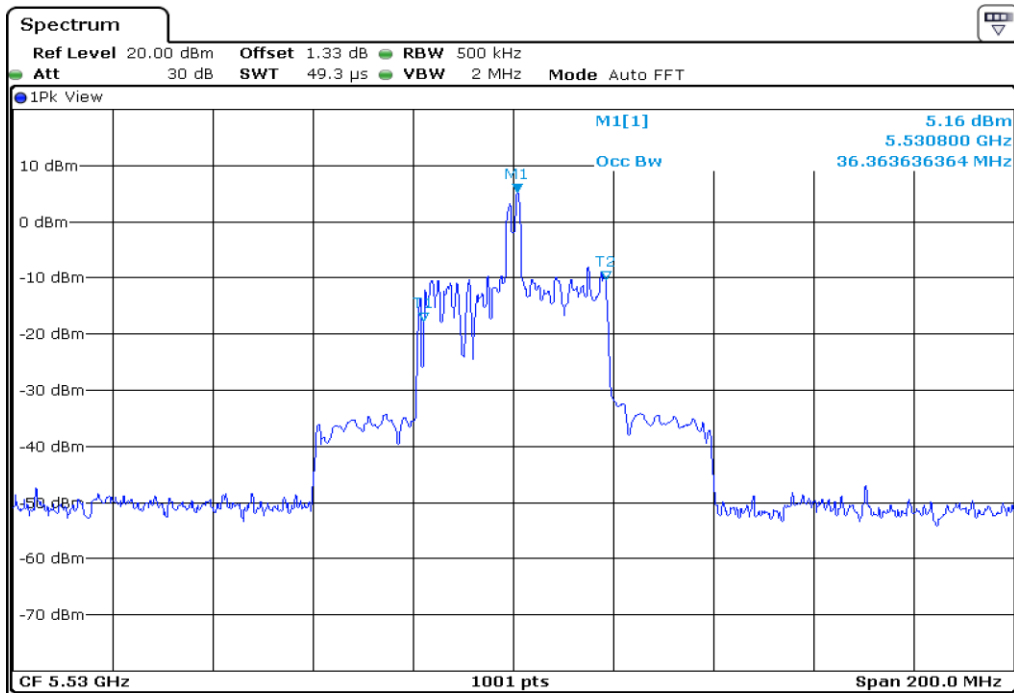

31	99% Occupied Bandwidth
----	------------------------

32 **99% Occupied Bandwidth**

33 **99% Occupied Bandwidth**

34 99% Occupied Bandwidth

35 99% Occupied Bandwidth

36	99% Occupied Bandwidth
----	------------------------

37	99% Occupied Bandwidth
----	------------------------

38	99% Occupied Bandwidth
----	------------------------

39	99% Occupied Bandwidth
----	------------------------

Test Band				WLAN_UNII2C_AX			
Antenna				Ant 0			
Test Parameters for Channel Bandwidths							
Test Item	No.	Mode	Channel	Bandwidth	RU Tone	RB index	Verdict
99% Occupied Bandwidth	1	802.11ax HE80	106	80 MHz	26	Low	Pass
	2	802.11ax HE80	106	80 MHz	26	Middle	Pass
	3	802.11ax HE80	106	80 MHz	26	High	Pass
	4	802.11ax HE80	106	80 MHz	52	Low	Pass
	5	802.11ax HE80	106	80 MHz	52	Middle	Pass
	6	802.11ax HE80	106	80 MHz	52	High	Pass
	7	802.11ax HE80	106	80 MHz	106	Low	Pass
	8	802.11ax HE80	106	80 MHz	106	Middle	Pass
	9	802.11ax HE80	106	80 MHz	106	High	Pass
	10	802.11ax HE80	106	80 MHz	242	Low	Pass
	11	802.11ax HE80	106	80 MHz	242	Middle	Pass
	12	802.11ax HE80	106	80 MHz	242	High	Pass
	13	802.11ax HE80	106	80 MHz	484	Low	Pass
	14	802.11ax HE80	106	80 MHz	484	High	Pass
	15	802.11ax HE80	106	80 MHz	996	-	Pass
	16	802.11ax HE80	106	80 MHz	SU	-	Pass

1 **99% Occupied Bandwidth**

2 **99% Occupied Bandwidth**

3	99% Occupied Bandwidth
---	------------------------

4 99% Occupied Bandwidth

5 99% Occupied Bandwidth

6	99% Occupied Bandwidth
---	------------------------