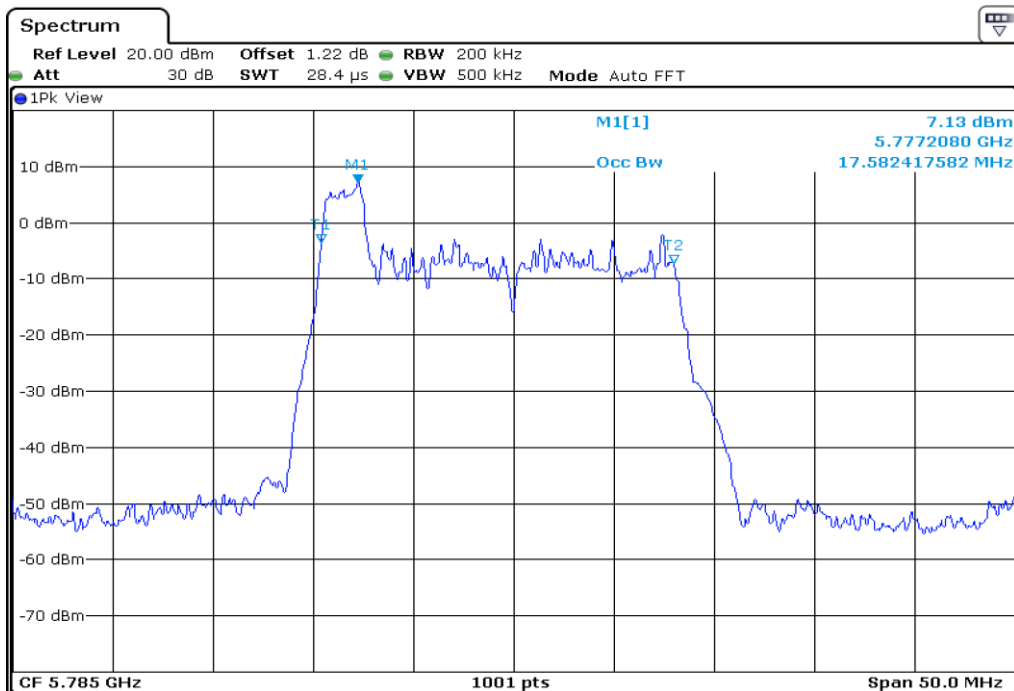

13 99% Occupied Bandwidth

14 99% Occupied Bandwidth

15	99% Occupied Bandwidth
----	------------------------

16	99% Occupied Bandwidth
----	------------------------

Test Band				WLAN_UNII3_AX			
Antenna				Ant 0			
Test Parameters for Channel Bandwidths							
Test Item	No.	Mode	Channel	Bandwidth	RU Tone	RB index	Verdict
99% Occupied Bandwidth	1	802.11ax HE20	149	20 MHz	26	Low	Pass
	2	802.11ax HE20	149	20 MHz	26	Middle	Pass
	3	802.11ax HE20	149	20 MHz	26	High	Pass
	4	802.11ax HE20	157	20 MHz	26	Low	Pass
	5	802.11ax HE20	157	20 MHz	26	Middle	Pass
	6	802.11ax HE20	157	20 MHz	26	High	Pass
	7	802.11ax HE20	165	20 MHz	26	Low	Pass
	8	802.11ax HE20	165	20 MHz	26	Middle	Pass
	9	802.11ax HE20	165	20 MHz	26	High	Pass
	10	802.11ax HE20	149	20 MHz	52	Low	Pass
	11	802.11ax HE20	149	20 MHz	52	Middle	Pass
	12	802.11ax HE20	149	20 MHz	52	High	Pass
	13	802.11ax HE20	157	20 MHz	52	Low	Pass
	14	802.11ax HE20	157	20 MHz	52	Middle	Pass
	15	802.11ax HE20	157	20 MHz	52	High	Pass
	16	802.11ax HE20	165	20 MHz	52	Low	Pass
	17	802.11ax HE20	165	20 MHz	52	Middle	Pass
	18	802.11ax HE20	165	20 MHz	52	High	Pass
	19	802.11ax HE20	149	20 MHz	106	Low	Pass
	20	802.11ax HE20	149	20 MHz	106	High	Pass
	21	802.11ax HE20	157	20 MHz	106	Low	Pass
	22	802.11ax HE20	157	20 MHz	106	High	Pass
	23	802.11ax HE20	165	20 MHz	106	Low	Pass
	24	802.11ax HE20	165	20 MHz	106	High	Pass
	25	802.11ax HE20	149	20 MHz	242	-	Pass
	26	802.11ax HE20	157	20 MHz	242	-	Pass
	27	802.11ax HE20	165	20 MHz	242	-	Pass
	28	802.11ax HE20	149	20 MHz	SU	-	Pass
	29	802.11ax HE20	157	20 MHz	SU	-	Pass
	30	802.11ax HE20	165	20 MHz	SU	-	Pass

1 99% Occupied Bandwidth

2 99% Occupied Bandwidth

3 99% Occupied Bandwidth

4 99% Occupied Bandwidth

5 99% Occupied Bandwidth

6 99% Occupied Bandwidth

7 99% Occupied Bandwidth

8 99% Occupied Bandwidth