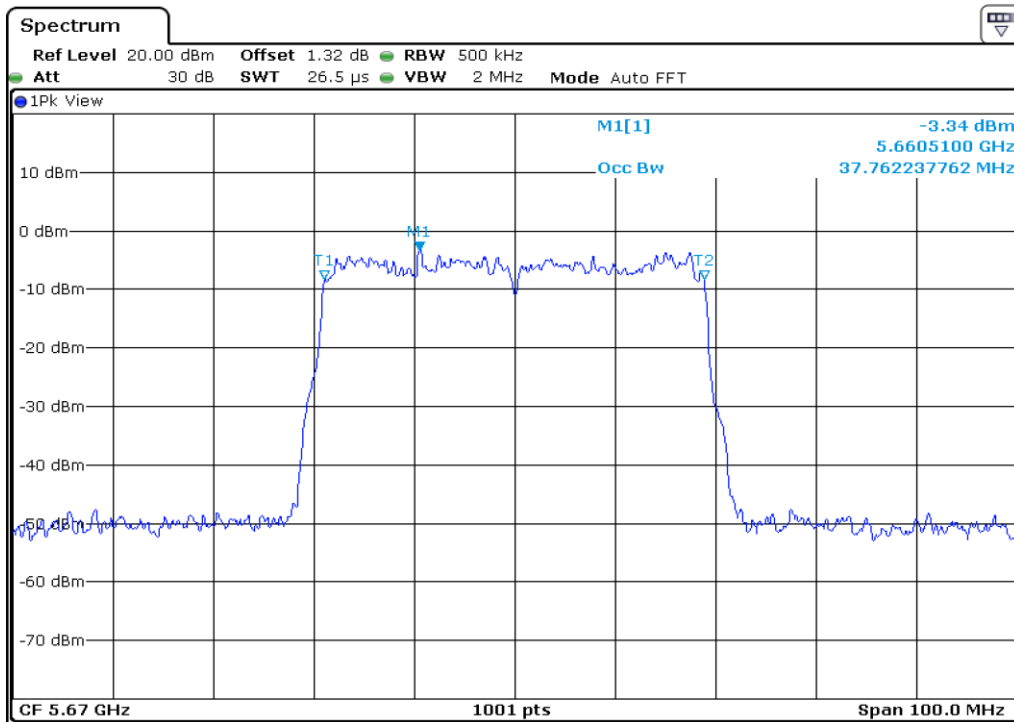

31	99% Occupied Bandwidth
----	------------------------

32 **99% Occupied Bandwidth**

33 **99% Occupied Bandwidth**

34 99% Occupied Bandwidth

35 99% Occupied Bandwidth

36	99% Occupied Bandwidth
----	------------------------

37	99% Occupied Bandwidth
----	------------------------

38	99% Occupied Bandwidth
----	------------------------

39	99% Occupied Bandwidth
----	------------------------

Test Band				WLAN_UNII2C_AX			
Antenna				Ant 0			
Test Parameters for Channel Bandwidths							
Test Item	No.	Mode	Channel	Bandwidth	RU Tone	RB index	Verdict
99% Occupied Bandwidth	1	802.11ax HE80	106	80 MHz	26	Low	Pass
	2	802.11ax HE80	106	80 MHz	26	Middle	Pass
	3	802.11ax HE80	106	80 MHz	26	High	Pass
	4	802.11ax HE80	106	80 MHz	52	Low	Pass
	5	802.11ax HE80	106	80 MHz	52	Middle	Pass
	6	802.11ax HE80	106	80 MHz	52	High	Pass
	7	802.11ax HE80	106	80 MHz	106	Low	Pass
	8	802.11ax HE80	106	80 MHz	106	Middle	Pass
	9	802.11ax HE80	106	80 MHz	106	High	Pass
	10	802.11ax HE80	106	80 MHz	242	Low	Pass
	11	802.11ax HE80	106	80 MHz	242	Middle	Pass
	12	802.11ax HE80	106	80 MHz	242	High	Pass
	13	802.11ax HE80	106	80 MHz	484	Low	Pass
	14	802.11ax HE80	106	80 MHz	484	High	Pass
	15	802.11ax HE80	106	80 MHz	996	-	Pass
	16	802.11ax HE80	106	80 MHz	SU	-	Pass