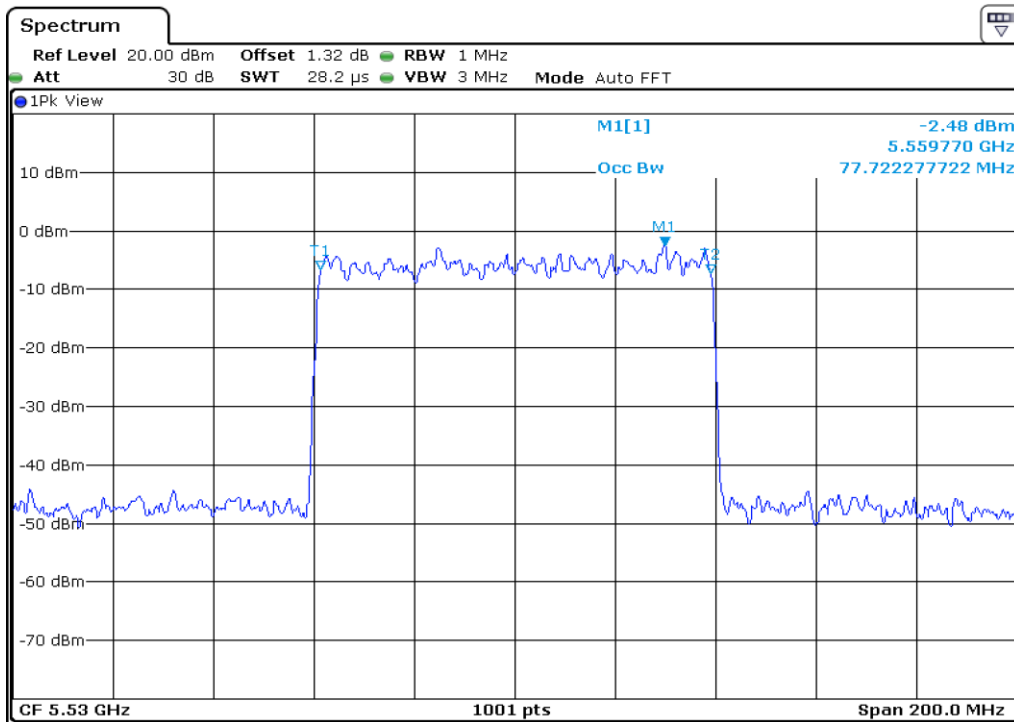

9	99% Occupied Bandwidth
---	------------------------

10	99% Occupied Bandwidth
----	------------------------

11	99% Occupied Bandwidth
----	------------------------

12	99% Occupied Bandwidth
----	------------------------

13 99% Occupied Bandwidth

14 99% Occupied Bandwidth

15	99% Occupied Bandwidth
----	------------------------

16	99% Occupied Bandwidth
----	------------------------

Test Band				WLAN_UNII3_AX			
Antenna				Ant 0			
Test Parameters for Channel Bandwidths							
Test Item	No.	Mode	Channel	Bandwidth	RU Tone	RB index	Verdict
99% Occupied Bandwidth	1	802.11ax HE20	149	20 MHz	26	Low	Pass
	2	802.11ax HE20	149	20 MHz	26	Middle	Pass
	3	802.11ax HE20	149	20 MHz	26	High	Pass
	4	802.11ax HE20	157	20 MHz	26	Low	Pass
	5	802.11ax HE20	157	20 MHz	26	Middle	Pass
	6	802.11ax HE20	157	20 MHz	26	High	Pass
	7	802.11ax HE20	165	20 MHz	26	Low	Pass
	8	802.11ax HE20	165	20 MHz	26	Middle	Pass
	9	802.11ax HE20	165	20 MHz	26	High	Pass
	10	802.11ax HE20	149	20 MHz	52	Low	Pass
	11	802.11ax HE20	149	20 MHz	52	Middle	Pass
	12	802.11ax HE20	149	20 MHz	52	High	Pass
	13	802.11ax HE20	157	20 MHz	52	Low	Pass
	14	802.11ax HE20	157	20 MHz	52	Middle	Pass
	15	802.11ax HE20	157	20 MHz	52	High	Pass
	16	802.11ax HE20	165	20 MHz	52	Low	Pass
	17	802.11ax HE20	165	20 MHz	52	Middle	Pass
	18	802.11ax HE20	165	20 MHz	52	High	Pass
	19	802.11ax HE20	149	20 MHz	106	Low	Pass
	20	802.11ax HE20	149	20 MHz	106	High	Pass
	21	802.11ax HE20	157	20 MHz	106	Low	Pass
	22	802.11ax HE20	157	20 MHz	106	High	Pass
	23	802.11ax HE20	165	20 MHz	106	Low	Pass
	24	802.11ax HE20	165	20 MHz	106	High	Pass
	25	802.11ax HE20	149	20 MHz	242	-	Pass
	26	802.11ax HE20	157	20 MHz	242	-	Pass
	27	802.11ax HE20	165	20 MHz	242	-	Pass
	28	802.11ax HE20	149	20 MHz	SU	-	Pass
	29	802.11ax HE20	157	20 MHz	SU	-	Pass
	30	802.11ax HE20	165	20 MHz	SU	-	Pass