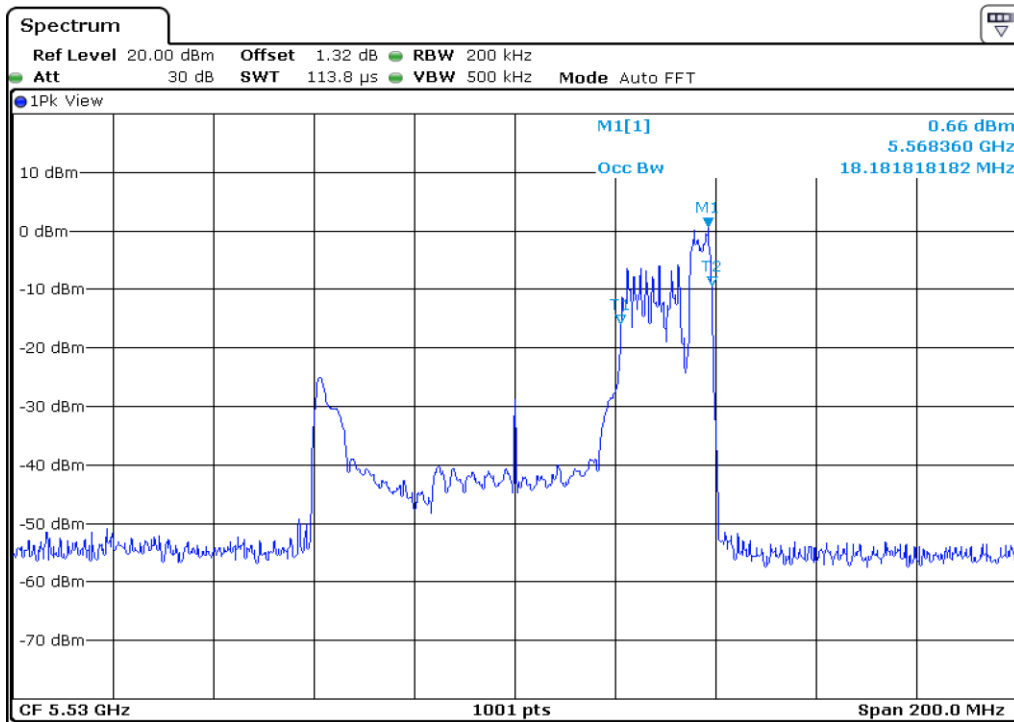

13 99% Occupied Bandwidth

14 99% Occupied Bandwidth

15	99% Occupied Bandwidth
----	------------------------

16	99% Occupied Bandwidth
----	------------------------

Test Band				WLAN_UNII2C_AX			
Antenna				Ant 1			
Test Parameters for Channel Bandwidths							
Test Item	No.	Mode	Channel	Bandwidth	RU Tone	RB index	Verdict
99% Occupied Bandwidth	1	802.11ax HE80	106	80 MHz	26	Low	Pass
	2	802.11ax HE80	106	80 MHz	26	Middle	Pass
	3	802.11ax HE80	106	80 MHz	26	High	Pass
	4	802.11ax HE80	106	80 MHz	52	Low	Pass
	5	802.11ax HE80	106	80 MHz	52	Middle	Pass
	6	802.11ax HE80	106	80 MHz	52	High	Pass
	7	802.11ax HE80	106	80 MHz	106	Low	Pass
	8	802.11ax HE80	106	80 MHz	106	Middle	Pass
	9	802.11ax HE80	106	80 MHz	106	High	Pass
	10	802.11ax HE80	106	80 MHz	242	Low	Pass
	11	802.11ax HE80	106	80 MHz	242	Middle	Pass
	12	802.11ax HE80	106	80 MHz	242	High	Pass
	13	802.11ax HE80	106	80 MHz	484	Low	Pass
	14	802.11ax HE80	106	80 MHz	484	High	Pass
	15	802.11ax HE80	106	80 MHz	996	-	Pass
	16	802.11ax HE80	106	80 MHz	SU	-	Pass

1	99% Occupied Bandwidth
---	------------------------

2	99% Occupied Bandwidth
---	------------------------

3	99% Occupied Bandwidth
---	------------------------

4	99% Occupied Bandwidth
---	------------------------

5	99% Occupied Bandwidth
---	------------------------

6	99% Occupied Bandwidth
---	------------------------

7	99% Occupied Bandwidth
---	------------------------

8	99% Occupied Bandwidth
---	------------------------