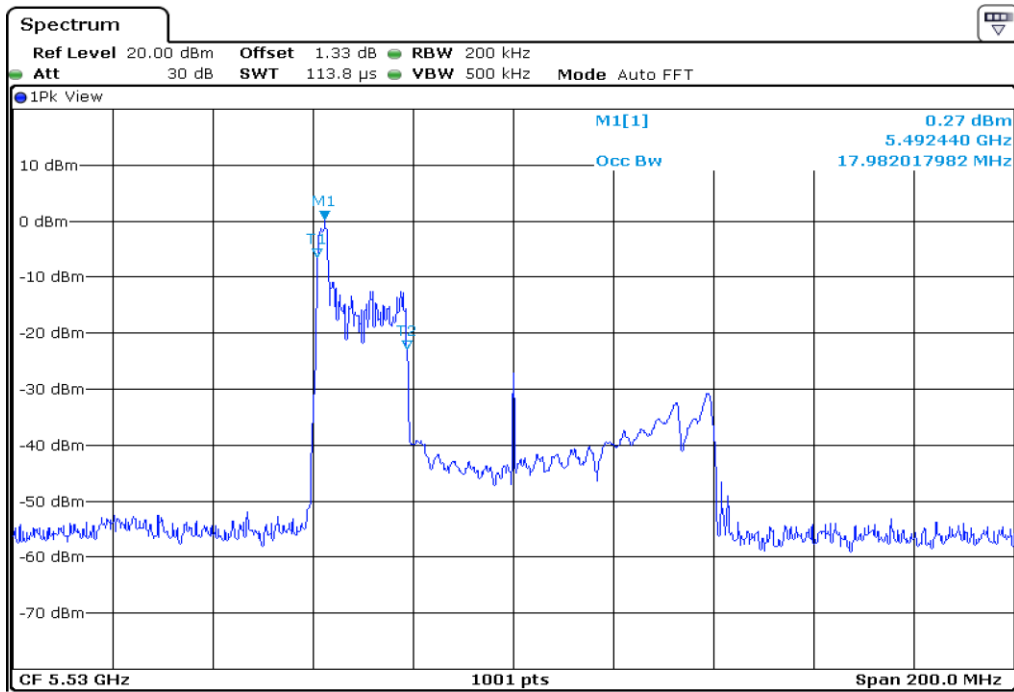

31	99% Occupied Bandwidth
----	------------------------

32 **99% Occupied Bandwidth**

33 **99% Occupied Bandwidth**

34 99% Occupied Bandwidth

35 99% Occupied Bandwidth

36	99% Occupied Bandwidth
----	------------------------

37	99% Occupied Bandwidth
----	------------------------

38	99% Occupied Bandwidth
----	------------------------

39	99% Occupied Bandwidth
----	------------------------

Test Band				WLAN_UNII2C_AX			
Antenna				Ant 0			
Test Parameters for Channel Bandwidths							
Test Item	No.	Mode	Channel	Bandwidth	RU Tone	RB index	Verdict
99% Occupied Bandwidth	1	802.11ax HE80	106	80 MHz	26	Low	Pass
	2	802.11ax HE80	106	80 MHz	26	Middle	Pass
	3	802.11ax HE80	106	80 MHz	26	High	Pass
	4	802.11ax HE80	106	80 MHz	52	Low	Pass
	5	802.11ax HE80	106	80 MHz	52	Middle	Pass
	6	802.11ax HE80	106	80 MHz	52	High	Pass
	7	802.11ax HE80	106	80 MHz	106	Low	Pass
	8	802.11ax HE80	106	80 MHz	106	Middle	Pass
	9	802.11ax HE80	106	80 MHz	106	High	Pass
	10	802.11ax HE80	106	80 MHz	242	Low	Pass
	11	802.11ax HE80	106	80 MHz	242	Middle	Pass
	12	802.11ax HE80	106	80 MHz	242	High	Pass
	13	802.11ax HE80	106	80 MHz	484	Low	Pass
	14	802.11ax HE80	106	80 MHz	484	High	Pass
	15	802.11ax HE80	106	80 MHz	996	-	Pass
	16	802.11ax HE80	106	80 MHz	SU	-	Pass

1 **99% Occupied Bandwidth**

2 **99% Occupied Bandwidth**

3	99% Occupied Bandwidth
---	------------------------

4 99% Occupied Bandwidth

5 99% Occupied Bandwidth

6	99% Occupied Bandwidth
---	------------------------