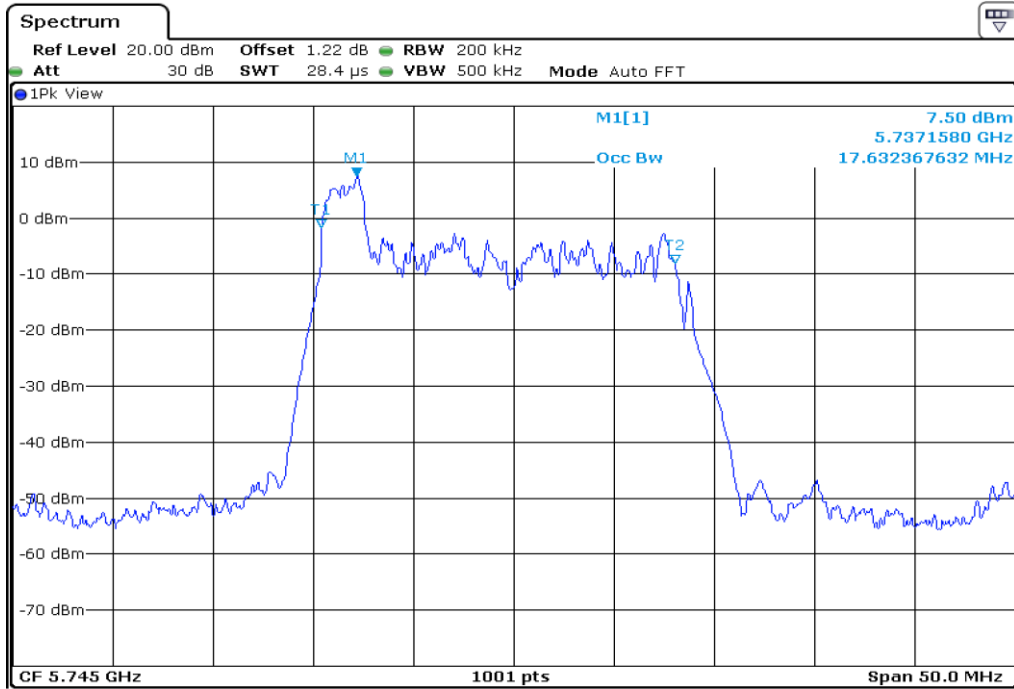

13 99% Occupied Bandwidth

14 99% Occupied Bandwidth

15	99% Occupied Bandwidth
----	------------------------

16	99% Occupied Bandwidth
----	------------------------

Test Band				WLAN_UNII3_AX			
Antenna				Ant 0			
Test Parameters for Channel Bandwidths							
Test Item	No.	Mode	Channel	Bandwidth	RU Tone	RB index	Verdict
99% Occupied Bandwidth	1	802.11ax HE20	149	20 MHz	26	Low	Pass
	2	802.11ax HE20	149	20 MHz	26	Middle	Pass
	3	802.11ax HE20	149	20 MHz	26	High	Pass
	4	802.11ax HE20	157	20 MHz	26	Low	Pass
	5	802.11ax HE20	157	20 MHz	26	Middle	Pass
	6	802.11ax HE20	157	20 MHz	26	High	Pass
	7	802.11ax HE20	165	20 MHz	26	Low	Pass
	8	802.11ax HE20	165	20 MHz	26	Middle	Pass
	9	802.11ax HE20	165	20 MHz	26	High	Pass
	10	802.11ax HE20	149	20 MHz	52	Low	Pass
	11	802.11ax HE20	149	20 MHz	52	Middle	Pass
	12	802.11ax HE20	149	20 MHz	52	High	Pass
	13	802.11ax HE20	157	20 MHz	52	Low	Pass
	14	802.11ax HE20	157	20 MHz	52	Middle	Pass
	15	802.11ax HE20	157	20 MHz	52	High	Pass
	16	802.11ax HE20	165	20 MHz	52	Low	Pass
	17	802.11ax HE20	165	20 MHz	52	Middle	Pass
	18	802.11ax HE20	165	20 MHz	52	High	Pass
	19	802.11ax HE20	149	20 MHz	106	Low	Pass
	20	802.11ax HE20	149	20 MHz	106	High	Pass
	21	802.11ax HE20	157	20 MHz	106	Low	Pass
	22	802.11ax HE20	157	20 MHz	106	High	Pass
	23	802.11ax HE20	165	20 MHz	106	Low	Pass
	24	802.11ax HE20	165	20 MHz	106	High	Pass
	25	802.11ax HE20	149	20 MHz	242	-	Pass
	26	802.11ax HE20	157	20 MHz	242	-	Pass
	27	802.11ax HE20	165	20 MHz	242	-	Pass
	28	802.11ax HE20	149	20 MHz	SU	-	Pass
	29	802.11ax HE20	157	20 MHz	SU	-	Pass
	30	802.11ax HE20	165	20 MHz	SU	-	Pass

1 99% Occupied Bandwidth

2 99% Occupied Bandwidth

3 99% Occupied Bandwidth

4 99% Occupied Bandwidth

5 99% Occupied Bandwidth

6 99% Occupied Bandwidth

7 99% Occupied Bandwidth

8 99% Occupied Bandwidth