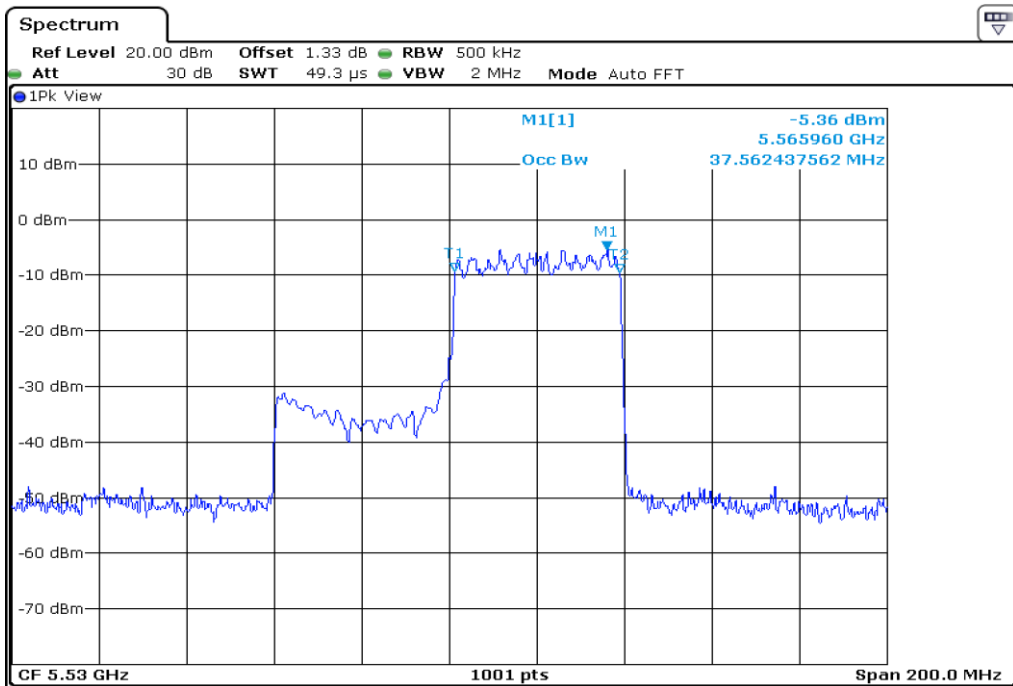

7 99% Occupied Bandwidth

8 99% Occupied Bandwidth

9	99% Occupied Bandwidth
---	------------------------

10 99% Occupied Bandwidth

11 99% Occupied Bandwidth

12	99% Occupied Bandwidth
----	------------------------

13 99% Occupied Bandwidth

14 99% Occupied Bandwidth

15	99% Occupied Bandwidth
----	------------------------

16	99% Occupied Bandwidth
----	------------------------

Test Band				WLAN_UNII2C_AX			
Antenna				Ant 1			
Test Parameters for Channel Bandwidths							
Test Item	No.	Mode	Channel	Bandwidth	RU Tone	RB index	Verdict
99% Occupied Bandwidth	1	802.11ax HE80	106	80 MHz	26	Low	Pass
	2	802.11ax HE80	106	80 MHz	26	Middle	Pass
	3	802.11ax HE80	106	80 MHz	26	High	Pass
	4	802.11ax HE80	106	80 MHz	52	Low	Pass
	5	802.11ax HE80	106	80 MHz	52	Middle	Pass
	6	802.11ax HE80	106	80 MHz	52	High	Pass
	7	802.11ax HE80	106	80 MHz	106	Low	Pass
	8	802.11ax HE80	106	80 MHz	106	Middle	Pass
	9	802.11ax HE80	106	80 MHz	106	High	Pass
	10	802.11ax HE80	106	80 MHz	242	Low	Pass
	11	802.11ax HE80	106	80 MHz	242	Middle	Pass
	12	802.11ax HE80	106	80 MHz	242	High	Pass
	13	802.11ax HE80	106	80 MHz	484	Low	Pass
	14	802.11ax HE80	106	80 MHz	484	High	Pass
	15	802.11ax HE80	106	80 MHz	996	-	Pass
	16	802.11ax HE80	106	80 MHz	SU	-	Pass