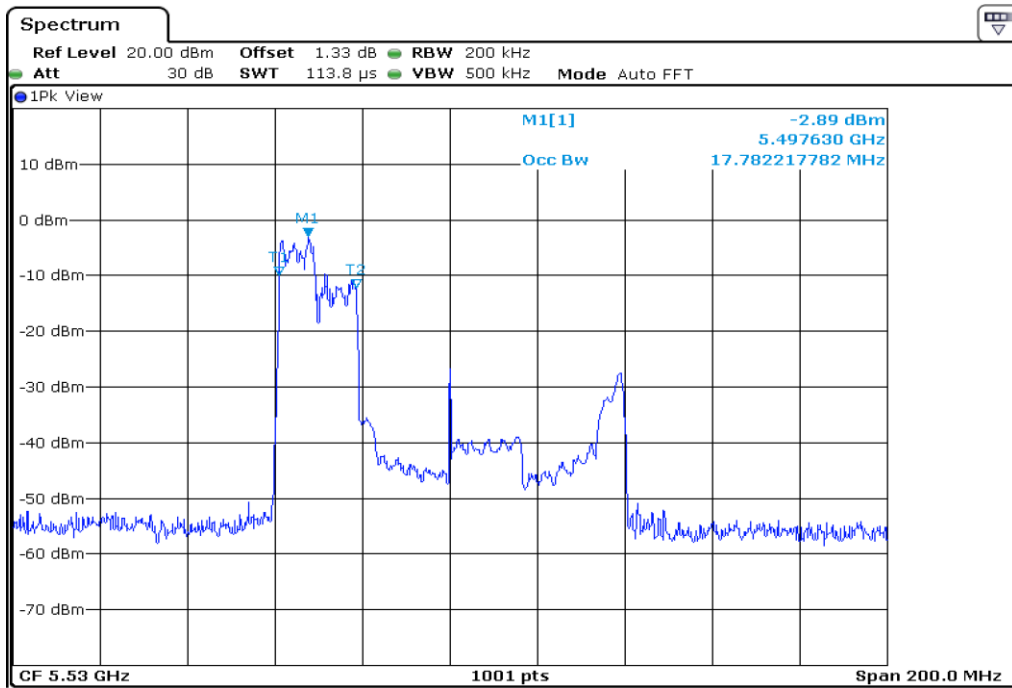

37	99% Occupied Bandwidth
----	------------------------

38	99% Occupied Bandwidth
----	------------------------

39	99% Occupied Bandwidth
----	------------------------

Test Band				WLAN_UNII2C_AX			
Antenna				Ant 0			
Test Parameters for Channel Bandwidths							
Test Item	No.	Mode	Channel	Bandwidth	RU Tone	RB index	Verdict
99% Occupied Bandwidth	1	802.11ax HE80	106	80 MHz	26	Low	Pass
	2	802.11ax HE80	106	80 MHz	26	Middle	Pass
	3	802.11ax HE80	106	80 MHz	26	High	Pass
	4	802.11ax HE80	106	80 MHz	52	Low	Pass
	5	802.11ax HE80	106	80 MHz	52	Middle	Pass
	6	802.11ax HE80	106	80 MHz	52	High	Pass
	7	802.11ax HE80	106	80 MHz	106	Low	Pass
	8	802.11ax HE80	106	80 MHz	106	Middle	Pass
	9	802.11ax HE80	106	80 MHz	106	High	Pass
	10	802.11ax HE80	106	80 MHz	242	Low	Pass
	11	802.11ax HE80	106	80 MHz	242	Middle	Pass
	12	802.11ax HE80	106	80 MHz	242	High	Pass
	13	802.11ax HE80	106	80 MHz	484	Low	Pass
	14	802.11ax HE80	106	80 MHz	484	High	Pass
	15	802.11ax HE80	106	80 MHz	996	-	Pass
	16	802.11ax HE80	106	80 MHz	SU	-	Pass

1 **99% Occupied Bandwidth**

2 **99% Occupied Bandwidth**

3	99% Occupied Bandwidth
---	------------------------

4 99% Occupied Bandwidth

5 99% Occupied Bandwidth

6	99% Occupied Bandwidth
---	------------------------

7 99% Occupied Bandwidth

8 99% Occupied Bandwidth

9	99% Occupied Bandwidth
---	------------------------

10 99% Occupied Bandwidth

11 99% Occupied Bandwidth

12	99% Occupied Bandwidth
----	------------------------