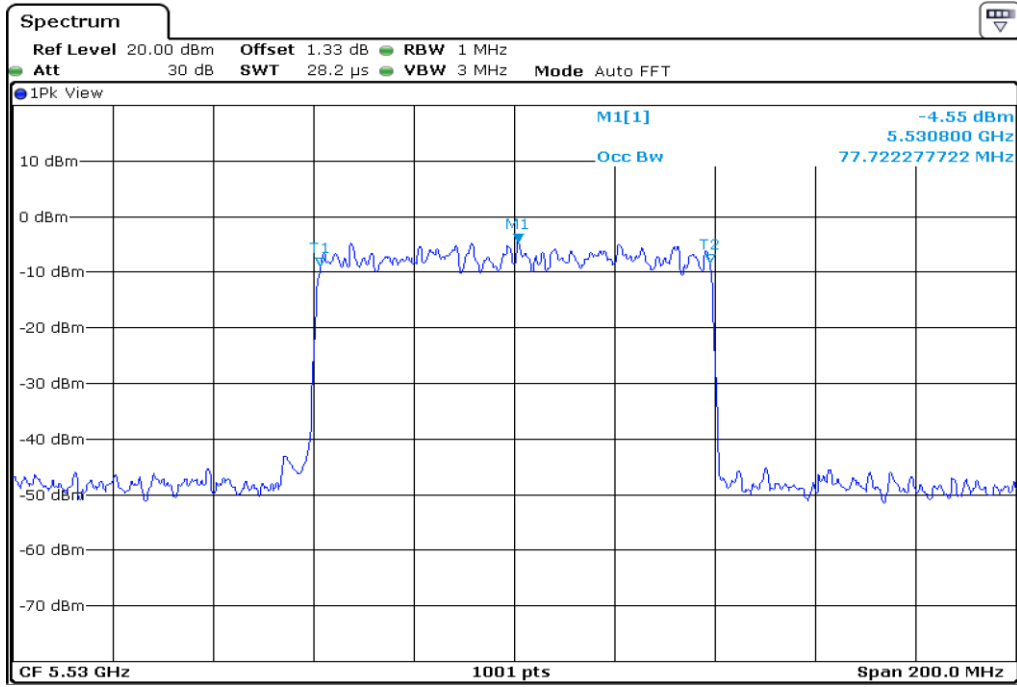

7 99% Occupied Bandwidth

8 99% Occupied Bandwidth

9	99% Occupied Bandwidth
---	------------------------

10 99% Occupied Bandwidth

11 99% Occupied Bandwidth

12	99% Occupied Bandwidth
----	------------------------

13 99% Occupied Bandwidth

14 99% Occupied Bandwidth

15	99% Occupied Bandwidth
----	------------------------

16	99% Occupied Bandwidth
----	------------------------

Test Band				WLAN_UNII2C_AX			
Antenna				Ant 1			
Test Parameters for Channel Bandwidths							
Test Item	No.	Mode	Channel	Bandwidth	RU Tone	RB index	Verdict
99% Occupied Bandwidth	1	802.11ax HE80	106	80 MHz	26	Low	Pass
	2	802.11ax HE80	106	80 MHz	26	Middle	Pass
	3	802.11ax HE80	106	80 MHz	26	High	Pass
	4	802.11ax HE80	106	80 MHz	52	Low	Pass
	5	802.11ax HE80	106	80 MHz	52	Middle	Pass
	6	802.11ax HE80	106	80 MHz	52	High	Pass
	7	802.11ax HE80	106	80 MHz	106	Low	Pass
	8	802.11ax HE80	106	80 MHz	106	Middle	Pass
	9	802.11ax HE80	106	80 MHz	106	High	Pass
	10	802.11ax HE80	106	80 MHz	242	Low	Pass
	11	802.11ax HE80	106	80 MHz	242	Middle	Pass
	12	802.11ax HE80	106	80 MHz	242	High	Pass
	13	802.11ax HE80	106	80 MHz	484	Low	Pass
	14	802.11ax HE80	106	80 MHz	484	High	Pass
	15	802.11ax HE80	106	80 MHz	996	-	Pass
	16	802.11ax HE80	106	80 MHz	SU	-	Pass