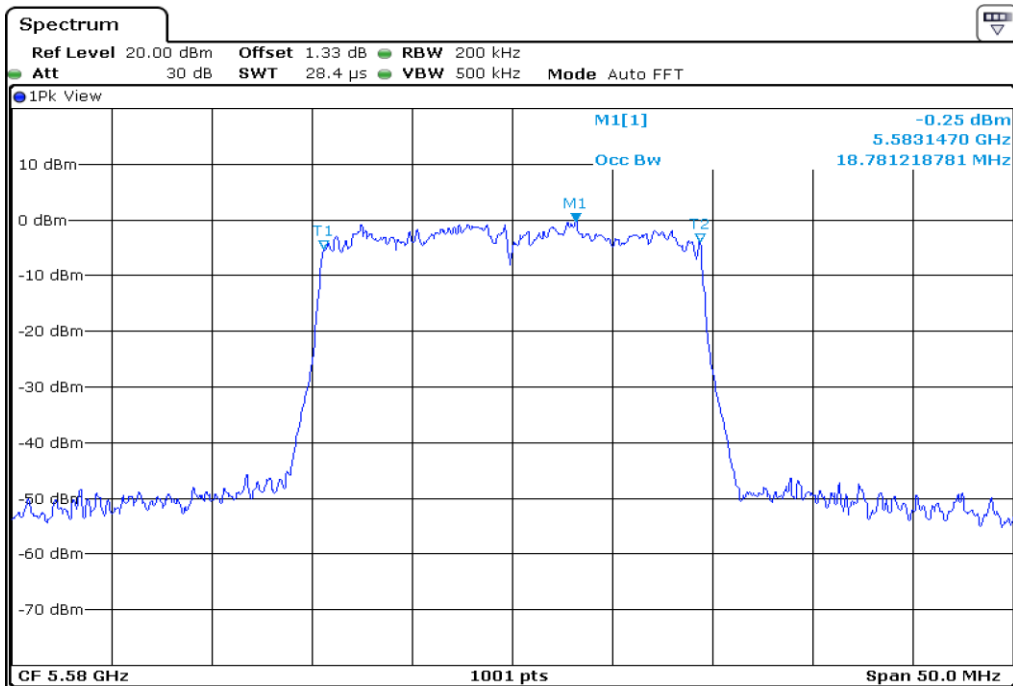

21 **99% Occupied Bandwidth**

22 **99% Occupied Bandwidth**

23 99% Occupied Bandwidth

24 99% Occupied Bandwidth

25 99% Occupied Bandwidth

26 99% Occupied Bandwidth

27	99% Occupied Bandwidth
----	------------------------

28	99% Occupied Bandwidth
----	------------------------

29	99% Occupied Bandwidth
----	------------------------

30	99% Occupied Bandwidth
----	------------------------

Test Band				WLAN_UNII2C_AX			
Antenna				Ant 1			
Test Parameters for Channel Bandwidths							
Test Item	No.	Mode	Channel	Bandwidth	RU Tone	RB index	Verdict
99% Occupied Bandwidth	1	802.11ax HE20	100	20 MHz	26	Low	Pass
	2	802.11ax HE20	100	20 MHz	26	Middle	Pass
	3	802.11ax HE20	100	20 MHz	26	High	Pass
	4	802.11ax HE20	116	20 MHz	26	Low	Pass
	5	802.11ax HE20	116	20 MHz	26	Middle	Pass
	6	802.11ax HE20	116	20 MHz	26	High	Pass
	7	802.11ax HE20	140	20 MHz	26	Low	Pass
	8	802.11ax HE20	140	20 MHz	26	Middle	Pass
	9	802.11ax HE20	140	20 MHz	26	High	Pass
	10	802.11ax HE20	100	20 MHz	52	Low	Pass
	11	802.11ax HE20	100	20 MHz	52	Middle	Pass
	12	802.11ax HE20	100	20 MHz	52	High	Pass
	13	802.11ax HE20	116	20 MHz	52	Low	Pass
	14	802.11ax HE20	116	20 MHz	52	Middle	Pass
	15	802.11ax HE20	116	20 MHz	52	High	Pass
	16	802.11ax HE20	140	20 MHz	52	Low	Pass
	17	802.11ax HE20	140	20 MHz	52	Middle	Pass
	18	802.11ax HE20	140	20 MHz	52	High	Pass
	19	802.11ax HE20	100	20 MHz	106	Low	Pass
	20	802.11ax HE20	100	20 MHz	106	High	Pass
	21	802.11ax HE20	116	20 MHz	106	Low	Pass
	22	802.11ax HE20	116	20 MHz	106	High	Pass
	23	802.11ax HE20	140	20 MHz	106	Low	Pass
	24	802.11ax HE20	140	20 MHz	106	High	Pass
	25	802.11ax HE20	100	20 MHz	242	-	Pass
	26	802.11ax HE20	116	20 MHz	242	-	Pass
	27	802.11ax HE20	140	20 MHz	242	-	Pass
	28	802.11ax HE20	100	20 MHz	SU	-	Pass
	29	802.11ax HE20	116	20 MHz	SU	-	Pass
	30	802.11ax HE20	140	20 MHz	SU	-	Pass