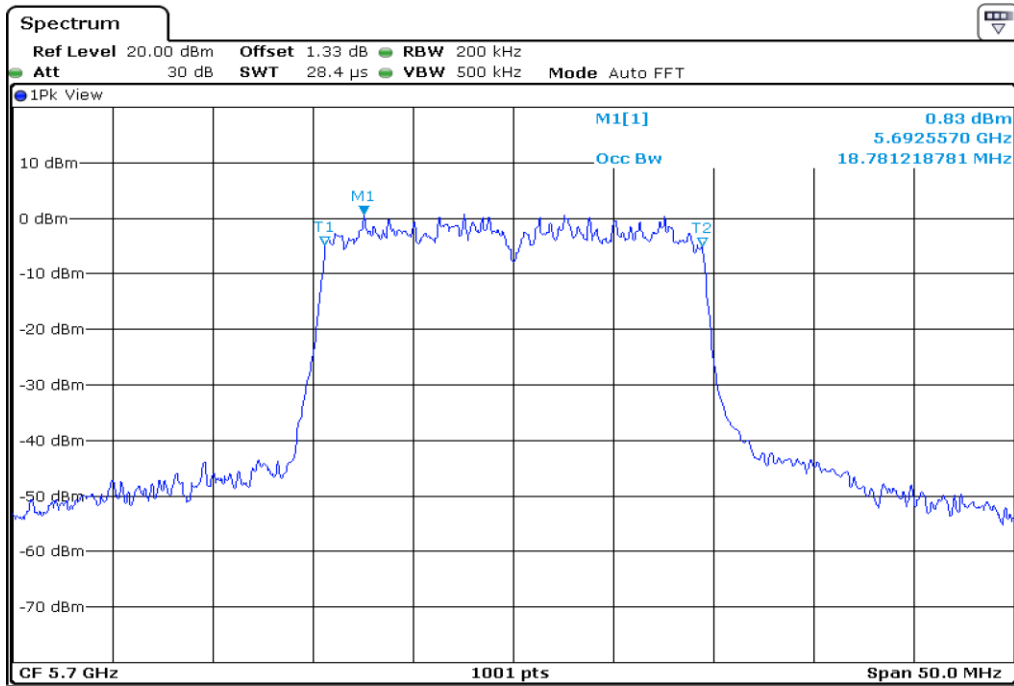

21 **99% Occupied Bandwidth**

22 **99% Occupied Bandwidth**

23 99% Occupied Bandwidth

24 99% Occupied Bandwidth

25 99% Occupied Bandwidth

26 99% Occupied Bandwidth

27	99% Occupied Bandwidth
----	------------------------

28	99% Occupied Bandwidth
----	------------------------

29	99% Occupied Bandwidth
----	------------------------

30	99% Occupied Bandwidth
----	------------------------

Test Band				WLAN_UNII2C_AX			
Antenna				Ant 1			
Test Parameters for Channel Bandwidths							
Test Item	No.	Mode	Channel	Bandwidth	RU Tone	RB index	Verdict
99% Occupied Bandwidth	1	802.11ax HE20	100	20 MHz	26	Low	Pass
	2	802.11ax HE20	100	20 MHz	26	Middle	Pass
	3	802.11ax HE20	100	20 MHz	26	High	Pass
	4	802.11ax HE20	116	20 MHz	26	Low	Pass
	5	802.11ax HE20	116	20 MHz	26	Middle	Pass
	6	802.11ax HE20	116	20 MHz	26	High	Pass
	7	802.11ax HE20	140	20 MHz	26	Low	Pass
	8	802.11ax HE20	140	20 MHz	26	Middle	Pass
	9	802.11ax HE20	140	20 MHz	26	High	Pass
	10	802.11ax HE20	100	20 MHz	52	Low	Pass
	11	802.11ax HE20	100	20 MHz	52	Middle	Pass
	12	802.11ax HE20	100	20 MHz	52	High	Pass
	13	802.11ax HE20	116	20 MHz	52	Low	Pass
	14	802.11ax HE20	116	20 MHz	52	Middle	Pass
	15	802.11ax HE20	116	20 MHz	52	High	Pass
	16	802.11ax HE20	140	20 MHz	52	Low	Pass
	17	802.11ax HE20	140	20 MHz	52	Middle	Pass
	18	802.11ax HE20	140	20 MHz	52	High	Pass
	19	802.11ax HE20	100	20 MHz	106	Low	Pass
	20	802.11ax HE20	100	20 MHz	106	High	Pass
	21	802.11ax HE20	116	20 MHz	106	Low	Pass
	22	802.11ax HE20	116	20 MHz	106	High	Pass
	23	802.11ax HE20	140	20 MHz	106	Low	Pass
	24	802.11ax HE20	140	20 MHz	106	High	Pass
	25	802.11ax HE20	100	20 MHz	242	-	Pass
	26	802.11ax HE20	116	20 MHz	242	-	Pass
	27	802.11ax HE20	140	20 MHz	242	-	Pass
	28	802.11ax HE20	100	20 MHz	SU	-	Pass
	29	802.11ax HE20	116	20 MHz	SU	-	Pass
	30	802.11ax HE20	140	20 MHz	SU	-	Pass