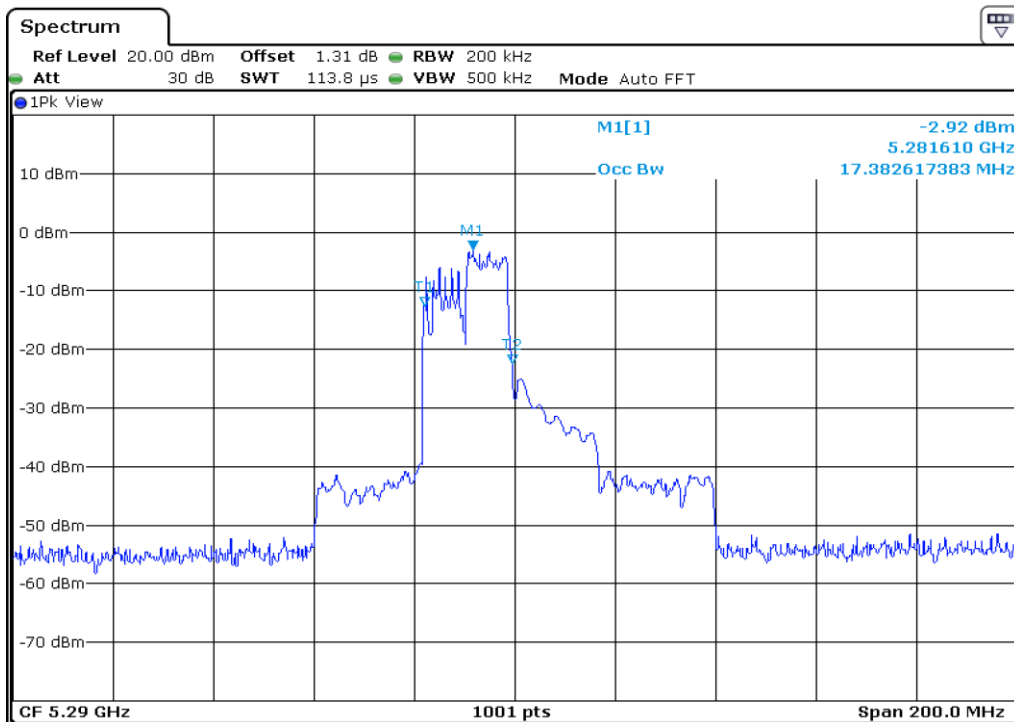

15	99% Occupied Bandwidth
----	------------------------

16	99% Occupied Bandwidth
----	------------------------

Test Band				WLAN_UNII2A_AX			
Antenna				Ant 1			
Test Parameters for Channel Bandwidths							
Test Item	No.	Mode	Channel	Bandwidth	RU Tone	RB index	Verdict
99% Occupied Bandwidth	1	802.11ax HE80	58	80 MHz	26	Low	Pass
	2	802.11ax HE80	58	80 MHz	26	Middle	Pass
	3	802.11ax HE80	58	80 MHz	26	High	Pass
	4	802.11ax HE80	58	80 MHz	52	Low	Pass
	5	802.11ax HE80	58	80 MHz	52	Middle	Pass
	6	802.11ax HE80	58	80 MHz	52	High	Pass
	7	802.11ax HE80	58	80 MHz	106	Low	Pass
	8	802.11ax HE80	58	80 MHz	106	Middle	Pass
	9	802.11ax HE80	58	80 MHz	106	High	Pass
	10	802.11ax HE80	58	80 MHz	242	Low	Pass
	11	802.11ax HE80	58	80 MHz	242	Middle	Pass
	12	802.11ax HE80	58	80 MHz	242	High	Pass
	13	802.11ax HE80	58	80 MHz	484	Low	Pass
	14	802.11ax HE80	58	80 MHz	484	High	Pass
	15	802.11ax HE80	58	80 MHz	996	-	Pass
	16	802.11ax HE80	58	80 MHz	SU	-	Pass

1 99% Occupied Bandwidth

2 99% Occupied Bandwidth

3	99% Occupied Bandwidth
---	------------------------

4	99% Occupied Bandwidth
---	------------------------

5	99% Occupied Bandwidth
---	------------------------

6	99% Occupied Bandwidth
---	------------------------

7	99% Occupied Bandwidth
---	------------------------

8	99% Occupied Bandwidth
---	------------------------

9	99% Occupied Bandwidth
---	------------------------

10 99% Occupied Bandwidth

11 99% Occupied Bandwidth

12	99% Occupied Bandwidth
----	------------------------

13 99% Occupied Bandwidth

14 99% Occupied Bandwidth

15	99% Occupied Bandwidth
----	------------------------