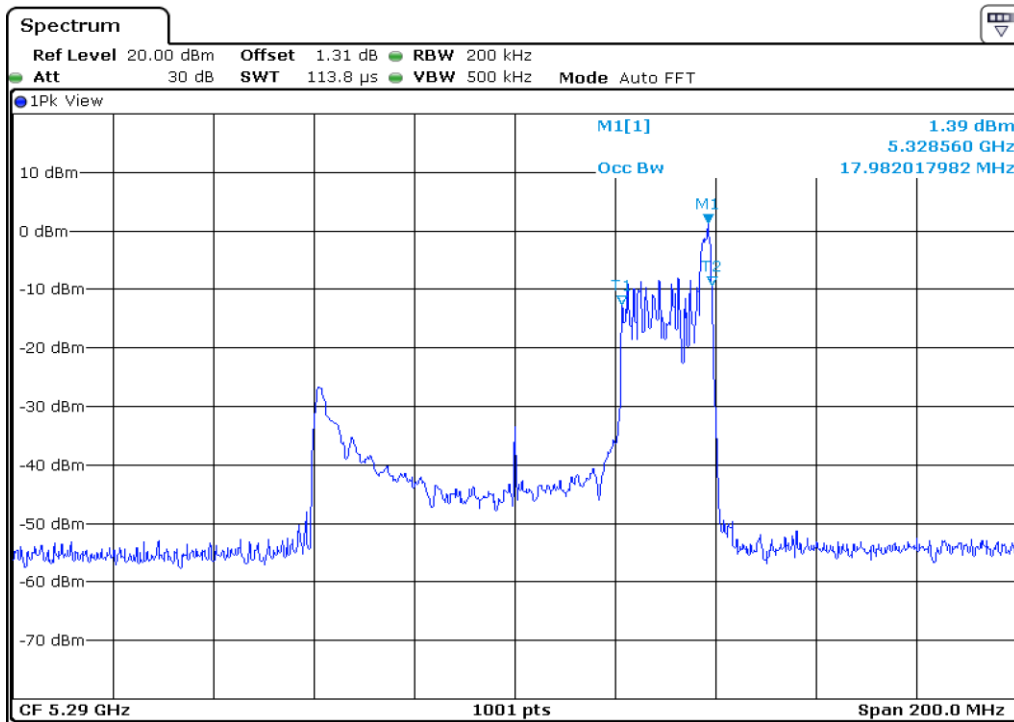

15	99% Occupied Bandwidth
----	------------------------

16	99% Occupied Bandwidth
----	------------------------

Test Band				WLAN_UNII2A_AX			
Antenna				Ant 1			
Test Parameters for Channel Bandwidths							
Test Item	No.	Mode	Channel	Bandwidth	RU Tone	RB index	Verdict
99% Occupied Bandwidth	1	802.11ax HE80	58	80 MHz	26	Low	Pass
	2	802.11ax HE80	58	80 MHz	26	Middle	Pass
	3	802.11ax HE80	58	80 MHz	26	High	Pass
	4	802.11ax HE80	58	80 MHz	52	Low	Pass
	5	802.11ax HE80	58	80 MHz	52	Middle	Pass
	6	802.11ax HE80	58	80 MHz	52	High	Pass
	7	802.11ax HE80	58	80 MHz	106	Low	Pass
	8	802.11ax HE80	58	80 MHz	106	Middle	Pass
	9	802.11ax HE80	58	80 MHz	106	High	Pass
	10	802.11ax HE80	58	80 MHz	242	Low	Pass
	11	802.11ax HE80	58	80 MHz	242	Middle	Pass
	12	802.11ax HE80	58	80 MHz	242	High	Pass
	13	802.11ax HE80	58	80 MHz	484	Low	Pass
	14	802.11ax HE80	58	80 MHz	484	High	Pass
	15	802.11ax HE80	58	80 MHz	996	-	Pass
	16	802.11ax HE80	58	80 MHz	SU	-	Pass

1 99% Occupied Bandwidth

2 99% Occupied Bandwidth

3	99% Occupied Bandwidth
---	------------------------

4	99% Occupied Bandwidth
---	------------------------

5	99% Occupied Bandwidth
---	------------------------