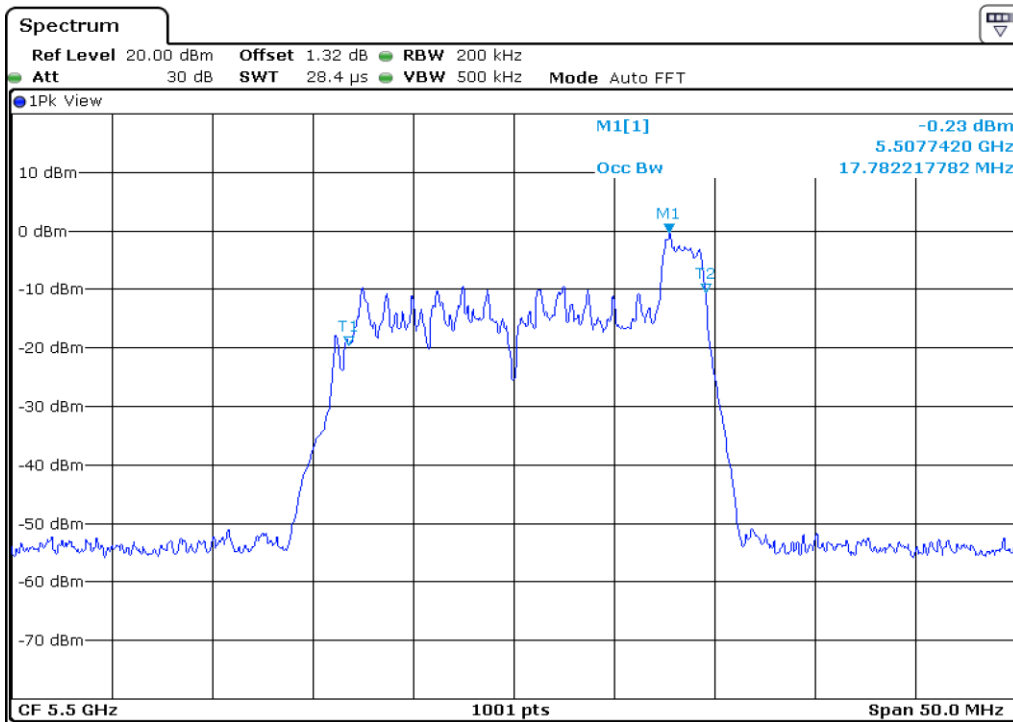

28	99% Occupied Bandwidth
----	------------------------

29	99% Occupied Bandwidth
----	------------------------

30	99% Occupied Bandwidth
----	------------------------

Test Band				WLAN_UNII2C_AX			
Antenna				Ant 1			
Test Parameters for Channel Bandwidths							
Test Item	No.	Mode	Channel	Bandwidth	RU Tone	RB index	Verdict
99% Occupied Bandwidth	1	802.11ax HE20	100	20 MHz	26	Low	Pass
	2	802.11ax HE20	100	20 MHz	26	Middle	Pass
	3	802.11ax HE20	100	20 MHz	26	High	Pass
	4	802.11ax HE20	116	20 MHz	26	Low	Pass
	5	802.11ax HE20	116	20 MHz	26	Middle	Pass
	6	802.11ax HE20	116	20 MHz	26	High	Pass
	7	802.11ax HE20	140	20 MHz	26	Low	Pass
	8	802.11ax HE20	140	20 MHz	26	Middle	Pass
	9	802.11ax HE20	140	20 MHz	26	High	Pass
	10	802.11ax HE20	100	20 MHz	52	Low	Pass
	11	802.11ax HE20	100	20 MHz	52	Middle	Pass
	12	802.11ax HE20	100	20 MHz	52	High	Pass
	13	802.11ax HE20	116	20 MHz	52	Low	Pass
	14	802.11ax HE20	116	20 MHz	52	Middle	Pass
	15	802.11ax HE20	116	20 MHz	52	High	Pass
	16	802.11ax HE20	140	20 MHz	52	Low	Pass
	17	802.11ax HE20	140	20 MHz	52	Middle	Pass
	18	802.11ax HE20	140	20 MHz	52	High	Pass
	19	802.11ax HE20	100	20 MHz	106	Low	Pass
	20	802.11ax HE20	100	20 MHz	106	High	Pass
	21	802.11ax HE20	116	20 MHz	106	Low	Pass
	22	802.11ax HE20	116	20 MHz	106	High	Pass
	23	802.11ax HE20	140	20 MHz	106	Low	Pass
	24	802.11ax HE20	140	20 MHz	106	High	Pass
	25	802.11ax HE20	100	20 MHz	242	-	Pass
	26	802.11ax HE20	116	20 MHz	242	-	Pass
	27	802.11ax HE20	140	20 MHz	242	-	Pass
	28	802.11ax HE20	100	20 MHz	SU	-	Pass
	29	802.11ax HE20	116	20 MHz	SU	-	Pass
	30	802.11ax HE20	140	20 MHz	SU	-	Pass

1 99% Occupied Bandwidth

2 99% Occupied Bandwidth

3 99% Occupied Bandwidth

4 99% Occupied Bandwidth

5	99% Occupied Bandwidth
---	------------------------

6	99% Occupied Bandwidth
---	------------------------