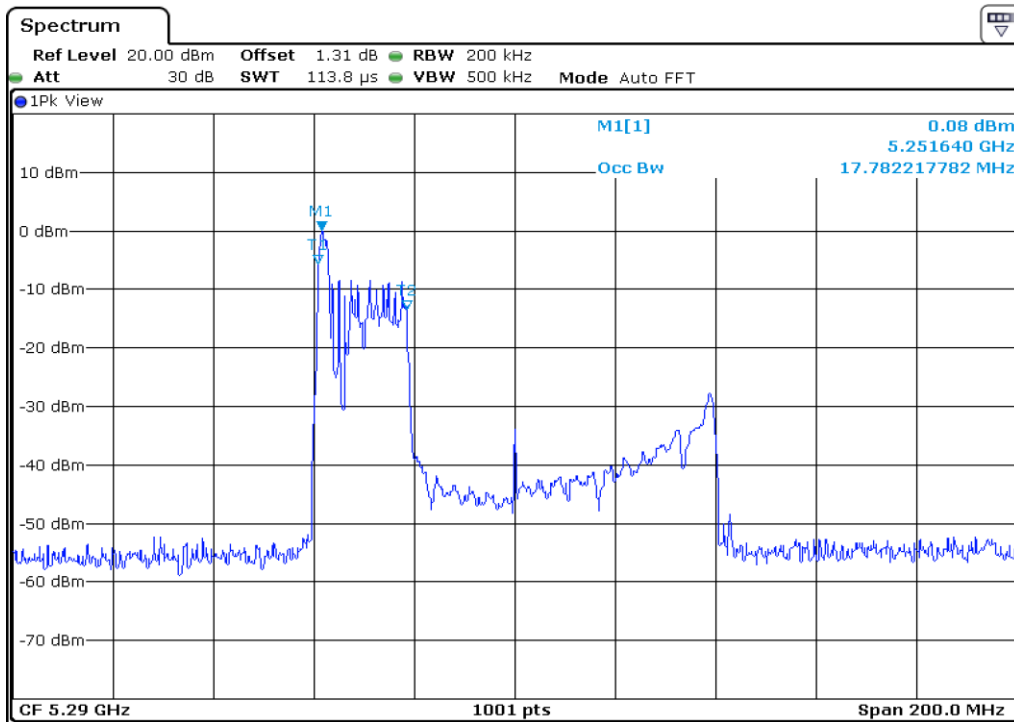

9	99% Occupied Bandwidth
---	------------------------

10 **99% Occupied Bandwidth**

11 **99% Occupied Bandwidth**

12	99% Occupied Bandwidth
----	------------------------

13 99% Occupied Bandwidth

14 99% Occupied Bandwidth

15	99% Occupied Bandwidth
----	------------------------

16	99% Occupied Bandwidth
----	------------------------

Test Band				WLAN_UNII2A_AX			
Antenna				Ant 1			
Test Parameters for Channel Bandwidths							
Test Item	No.	Mode	Channel	Bandwidth	RU Tone	RB index	Verdict
99% Occupied Bandwidth	1	802.11ax HE80	58	80 MHz	26	Low	Pass
	2	802.11ax HE80	58	80 MHz	26	Middle	Pass
	3	802.11ax HE80	58	80 MHz	26	High	Pass
	4	802.11ax HE80	58	80 MHz	52	Low	Pass
	5	802.11ax HE80	58	80 MHz	52	Middle	Pass
	6	802.11ax HE80	58	80 MHz	52	High	Pass
	7	802.11ax HE80	58	80 MHz	106	Low	Pass
	8	802.11ax HE80	58	80 MHz	106	Middle	Pass
	9	802.11ax HE80	58	80 MHz	106	High	Pass
	10	802.11ax HE80	58	80 MHz	242	Low	Pass
	11	802.11ax HE80	58	80 MHz	242	Middle	Pass
	12	802.11ax HE80	58	80 MHz	242	High	Pass
	13	802.11ax HE80	58	80 MHz	484	Low	Pass
	14	802.11ax HE80	58	80 MHz	484	High	Pass
	15	802.11ax HE80	58	80 MHz	996	-	Pass
	16	802.11ax HE80	58	80 MHz	SU	-	Pass