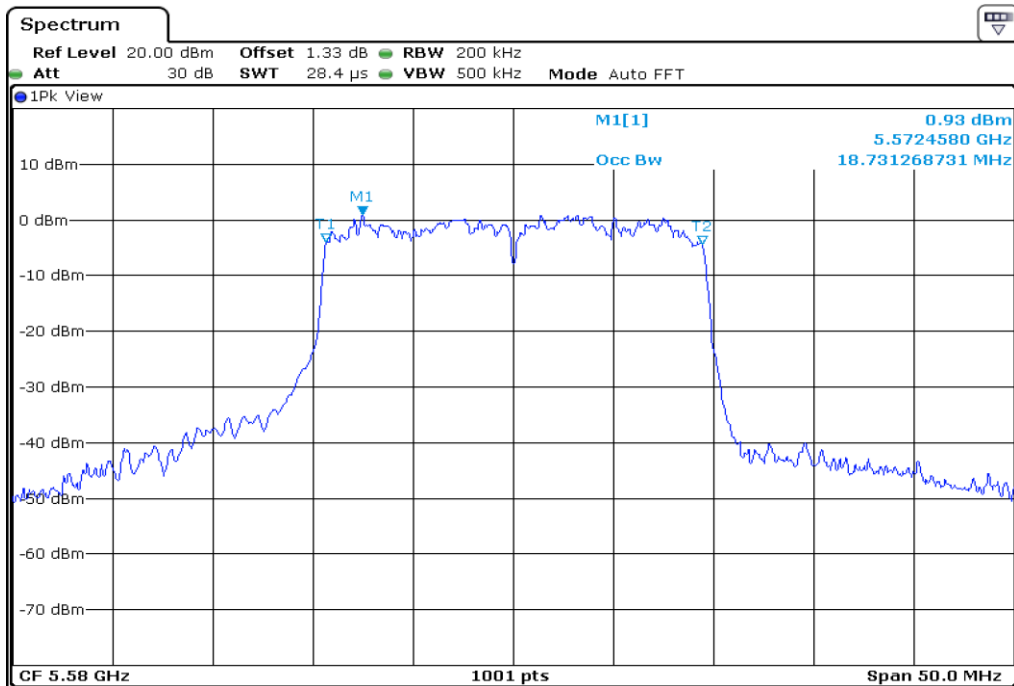

21 **99% Occupied Bandwidth**

22 **99% Occupied Bandwidth**

23 99% Occupied Bandwidth

24 99% Occupied Bandwidth

25 99% Occupied Bandwidth

26 99% Occupied Bandwidth

27	99% Occupied Bandwidth
----	------------------------

28	99% Occupied Bandwidth
----	------------------------

29	99% Occupied Bandwidth
----	------------------------

30	99% Occupied Bandwidth
----	------------------------

Test Band				WLAN_UNII2C_AX			
Antenna				Ant 1			
Test Parameters for Channel Bandwidths							
Test Item	No.	Mode	Channel	Bandwidth	RU Tone	RB index	Verdict
99% Occupied Bandwidth	1	802.11ax HE20	100	20 MHz	26	Low	Pass
	2	802.11ax HE20	100	20 MHz	26	Middle	Pass
	3	802.11ax HE20	100	20 MHz	26	High	Pass
	4	802.11ax HE20	116	20 MHz	26	Low	Pass
	5	802.11ax HE20	116	20 MHz	26	Middle	Pass
	6	802.11ax HE20	116	20 MHz	26	High	Pass
	7	802.11ax HE20	140	20 MHz	26	Low	Pass
	8	802.11ax HE20	140	20 MHz	26	Middle	Pass
	9	802.11ax HE20	140	20 MHz	26	High	Pass
	10	802.11ax HE20	100	20 MHz	52	Low	Pass
	11	802.11ax HE20	100	20 MHz	52	Middle	Pass
	12	802.11ax HE20	100	20 MHz	52	High	Pass
	13	802.11ax HE20	116	20 MHz	52	Low	Pass
	14	802.11ax HE20	116	20 MHz	52	Middle	Pass
	15	802.11ax HE20	116	20 MHz	52	High	Pass
	16	802.11ax HE20	140	20 MHz	52	Low	Pass
	17	802.11ax HE20	140	20 MHz	52	Middle	Pass
	18	802.11ax HE20	140	20 MHz	52	High	Pass
	19	802.11ax HE20	100	20 MHz	106	Low	Pass
	20	802.11ax HE20	100	20 MHz	106	High	Pass
	21	802.11ax HE20	116	20 MHz	106	Low	Pass
	22	802.11ax HE20	116	20 MHz	106	High	Pass
	23	802.11ax HE20	140	20 MHz	106	Low	Pass
	24	802.11ax HE20	140	20 MHz	106	High	Pass
	25	802.11ax HE20	100	20 MHz	242	-	Pass
	26	802.11ax HE20	116	20 MHz	242	-	Pass
	27	802.11ax HE20	140	20 MHz	242	-	Pass
	28	802.11ax HE20	100	20 MHz	SU	-	Pass
	29	802.11ax HE20	116	20 MHz	SU	-	Pass
	30	802.11ax HE20	140	20 MHz	SU	-	Pass