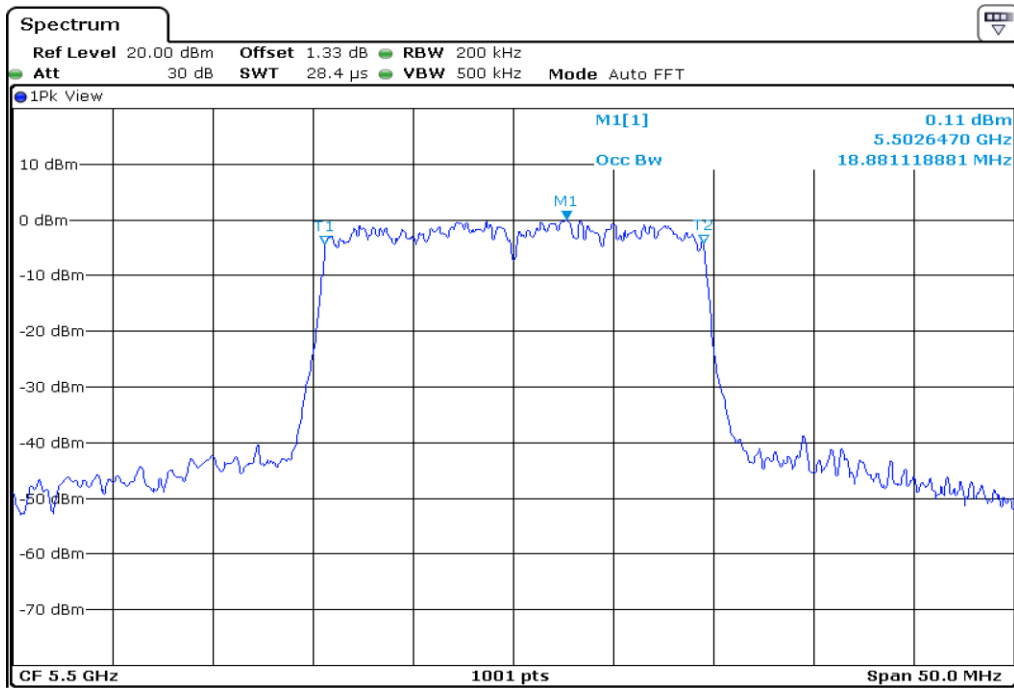

21 **99% Occupied Bandwidth**

22 **99% Occupied Bandwidth**

23 99% Occupied Bandwidth

24 99% Occupied Bandwidth

25 99% Occupied Bandwidth

26 99% Occupied Bandwidth

27	99% Occupied Bandwidth
----	------------------------

28	99% Occupied Bandwidth
----	------------------------

29	99% Occupied Bandwidth
----	------------------------

30	99% Occupied Bandwidth
----	------------------------

Test Band				WLAN_UNII2C_AX			
Antenna				Ant 1			
Test Parameters for Channel Bandwidths							
Test Item	No.	Mode	Channel	Bandwidth	RU Tone	RB index	Verdict
99% Occupied Bandwidth	1	802.11ax HE20	100	20 MHz	26	Low	Pass
	2	802.11ax HE20	100	20 MHz	26	Middle	Pass
	3	802.11ax HE20	100	20 MHz	26	High	Pass
	4	802.11ax HE20	116	20 MHz	26	Low	Pass
	5	802.11ax HE20	116	20 MHz	26	Middle	Pass
	6	802.11ax HE20	116	20 MHz	26	High	Pass
	7	802.11ax HE20	140	20 MHz	26	Low	Pass
	8	802.11ax HE20	140	20 MHz	26	Middle	Pass
	9	802.11ax HE20	140	20 MHz	26	High	Pass
	10	802.11ax HE20	100	20 MHz	52	Low	Pass
	11	802.11ax HE20	100	20 MHz	52	Middle	Pass
	12	802.11ax HE20	100	20 MHz	52	High	Pass
	13	802.11ax HE20	116	20 MHz	52	Low	Pass
	14	802.11ax HE20	116	20 MHz	52	Middle	Pass
	15	802.11ax HE20	116	20 MHz	52	High	Pass
	16	802.11ax HE20	140	20 MHz	52	Low	Pass
	17	802.11ax HE20	140	20 MHz	52	Middle	Pass
	18	802.11ax HE20	140	20 MHz	52	High	Pass
	19	802.11ax HE20	100	20 MHz	106	Low	Pass
	20	802.11ax HE20	100	20 MHz	106	High	Pass
	21	802.11ax HE20	116	20 MHz	106	Low	Pass
	22	802.11ax HE20	116	20 MHz	106	High	Pass
	23	802.11ax HE20	140	20 MHz	106	Low	Pass
	24	802.11ax HE20	140	20 MHz	106	High	Pass
	25	802.11ax HE20	100	20 MHz	242	-	Pass
	26	802.11ax HE20	116	20 MHz	242	-	Pass
	27	802.11ax HE20	140	20 MHz	242	-	Pass
	28	802.11ax HE20	100	20 MHz	SU	-	Pass
	29	802.11ax HE20	116	20 MHz	SU	-	Pass
	30	802.11ax HE20	140	20 MHz	SU	-	Pass