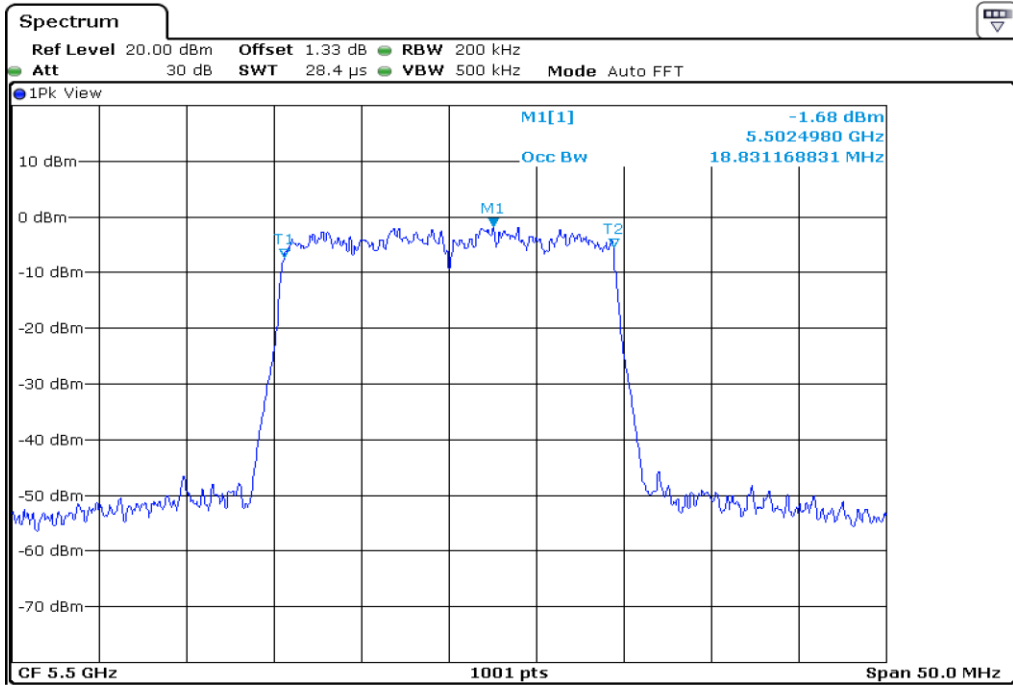

21 **99% Occupied Bandwidth**

22 **99% Occupied Bandwidth**

23 99% Occupied Bandwidth

24 99% Occupied Bandwidth

25 99% Occupied Bandwidth

26 99% Occupied Bandwidth

27	99% Occupied Bandwidth
----	------------------------

28	99% Occupied Bandwidth
----	------------------------

29	99% Occupied Bandwidth
----	------------------------

30	99% Occupied Bandwidth
----	------------------------

Test Band				WLAN_UNII2C_AX			
Antenna				Ant 1			
Test Parameters for Channel Bandwidths							
Test Item	No.	Mode	Channel	Bandwidth	RU Tone	RB index	Verdict
99% Occupied Bandwidth	1	802.11ax HE20	100	20 MHz	26	Low	Pass
	2	802.11ax HE20	100	20 MHz	26	Middle	Pass
	3	802.11ax HE20	100	20 MHz	26	High	Pass
	4	802.11ax HE20	116	20 MHz	26	Low	Pass
	5	802.11ax HE20	116	20 MHz	26	Middle	Pass
	6	802.11ax HE20	116	20 MHz	26	High	Pass
	7	802.11ax HE20	140	20 MHz	26	Low	Pass
	8	802.11ax HE20	140	20 MHz	26	Middle	Pass
	9	802.11ax HE20	140	20 MHz	26	High	Pass
	10	802.11ax HE20	100	20 MHz	52	Low	Pass
	11	802.11ax HE20	100	20 MHz	52	Middle	Pass
	12	802.11ax HE20	100	20 MHz	52	High	Pass
	13	802.11ax HE20	116	20 MHz	52	Low	Pass
	14	802.11ax HE20	116	20 MHz	52	Middle	Pass
	15	802.11ax HE20	116	20 MHz	52	High	Pass
	16	802.11ax HE20	140	20 MHz	52	Low	Pass
	17	802.11ax HE20	140	20 MHz	52	Middle	Pass
	18	802.11ax HE20	140	20 MHz	52	High	Pass
	19	802.11ax HE20	100	20 MHz	106	Low	Pass
	20	802.11ax HE20	100	20 MHz	106	High	Pass
	21	802.11ax HE20	116	20 MHz	106	Low	Pass
	22	802.11ax HE20	116	20 MHz	106	High	Pass
	23	802.11ax HE20	140	20 MHz	106	Low	Pass
	24	802.11ax HE20	140	20 MHz	106	High	Pass
	25	802.11ax HE20	100	20 MHz	242	-	Pass
	26	802.11ax HE20	116	20 MHz	242	-	Pass
	27	802.11ax HE20	140	20 MHz	242	-	Pass
	28	802.11ax HE20	100	20 MHz	SU	-	Pass
	29	802.11ax HE20	116	20 MHz	SU	-	Pass
	30	802.11ax HE20	140	20 MHz	SU	-	Pass