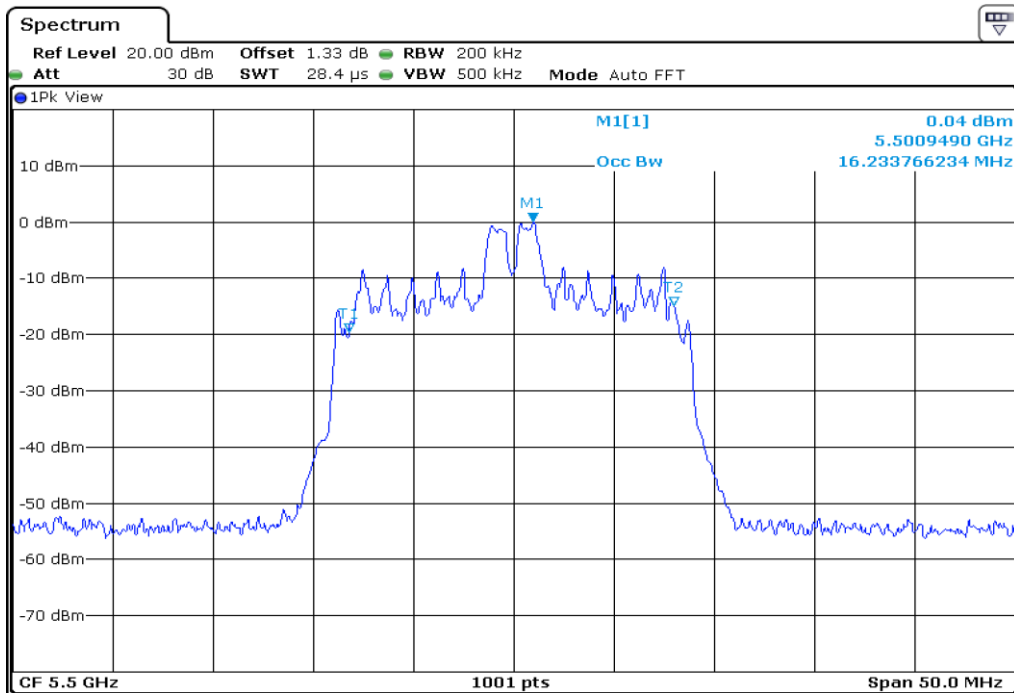

2	99% Occupied Bandwidth