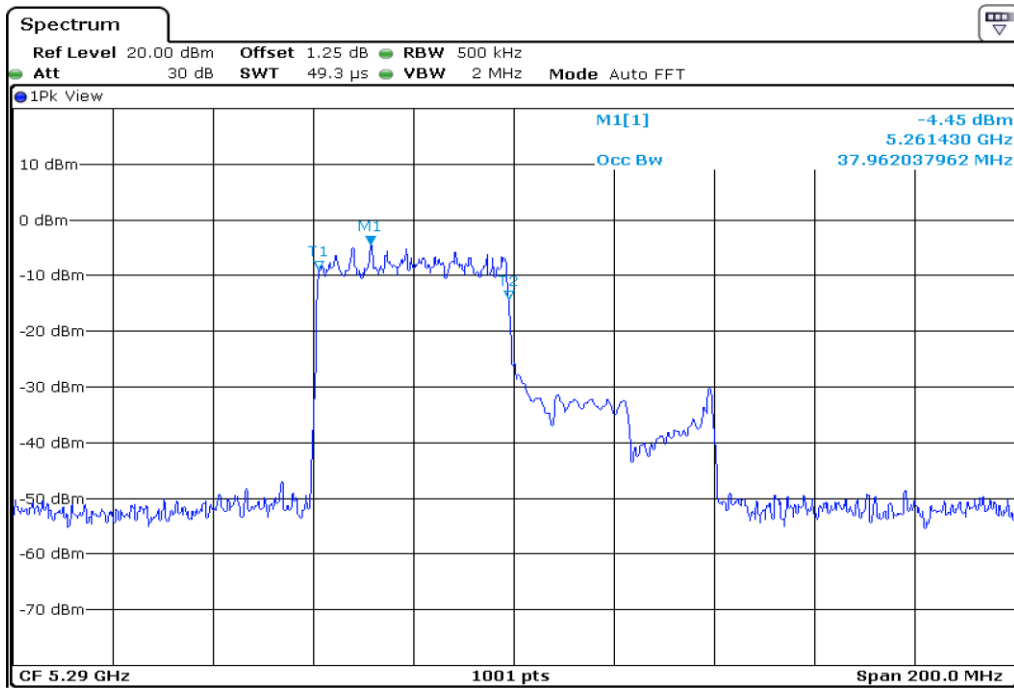

9	99% Occupied Bandwidth
---	------------------------

10 **99% Occupied Bandwidth**

11 **99% Occupied Bandwidth**

12	99% Occupied Bandwidth
----	------------------------

13 99% Occupied Bandwidth

14 99% Occupied Bandwidth

15	99% Occupied Bandwidth
----	------------------------

16	99% Occupied Bandwidth
----	------------------------

Test Band				WLAN_UNII2A_AX			
Antenna				Ant 1			
Test Parameters for Channel Bandwidths							
Test Item	No.	Mode	Channel	Bandwidth	RU Tone	RB index	Verdict
99% Occupied Bandwidth	1	802.11ax HE80	58	80 MHz	26	Low	Pass
	2	802.11ax HE80	58	80 MHz	26	Middle	Pass
	3	802.11ax HE80	58	80 MHz	26	High	Pass
	4	802.11ax HE80	58	80 MHz	52	Low	Pass
	5	802.11ax HE80	58	80 MHz	52	Middle	Pass
	6	802.11ax HE80	58	80 MHz	52	High	Pass
	7	802.11ax HE80	58	80 MHz	106	Low	Pass
	8	802.11ax HE80	58	80 MHz	106	Middle	Pass
	9	802.11ax HE80	58	80 MHz	106	High	Pass
	10	802.11ax HE80	58	80 MHz	242	Low	Pass
	11	802.11ax HE80	58	80 MHz	242	Middle	Pass
	12	802.11ax HE80	58	80 MHz	242	High	Pass
	13	802.11ax HE80	58	80 MHz	484	Low	Pass
	14	802.11ax HE80	58	80 MHz	484	High	Pass
	15	802.11ax HE80	58	80 MHz	996	-	Pass
	16	802.11ax HE80	58	80 MHz	SU	-	Pass