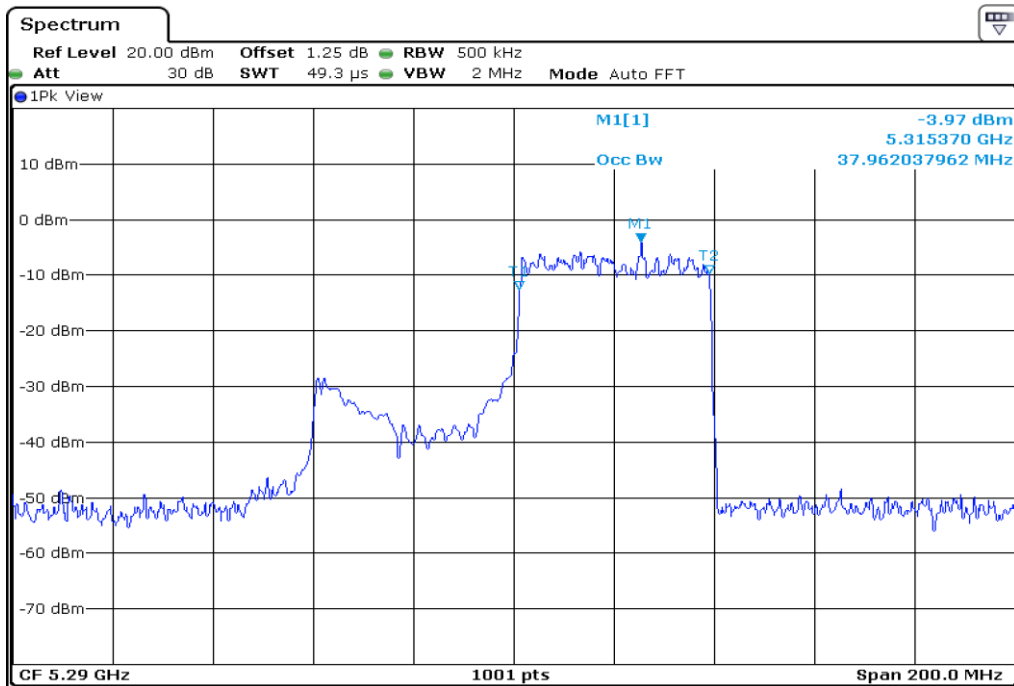

9	99% Occupied Bandwidth
---	------------------------

10 **99% Occupied Bandwidth**

11 **99% Occupied Bandwidth**

12	99% Occupied Bandwidth
----	------------------------

13 99% Occupied Bandwidth

14 99% Occupied Bandwidth

15	99% Occupied Bandwidth
----	------------------------

16	99% Occupied Bandwidth
----	------------------------

Test Band				WLAN_UNII2A_AX			
Antenna				Ant 1			
Test Parameters for Channel Bandwidths							
Test Item	No.	Mode	Channel	Bandwidth	RU Tone	RB index	Verdict
99% Occupied Bandwidth	1	802.11ax HE80	58	80 MHz	26	Low	Pass
	2	802.11ax HE80	58	80 MHz	26	Middle	Pass
	3	802.11ax HE80	58	80 MHz	26	High	Pass
	4	802.11ax HE80	58	80 MHz	52	Low	Pass
	5	802.11ax HE80	58	80 MHz	52	Middle	Pass
	6	802.11ax HE80	58	80 MHz	52	High	Pass
	7	802.11ax HE80	58	80 MHz	106	Low	Pass
	8	802.11ax HE80	58	80 MHz	106	Middle	Pass
	9	802.11ax HE80	58	80 MHz	106	High	Pass
	10	802.11ax HE80	58	80 MHz	242	Low	Pass
	11	802.11ax HE80	58	80 MHz	242	Middle	Pass
	12	802.11ax HE80	58	80 MHz	242	High	Pass
	13	802.11ax HE80	58	80 MHz	484	Low	Pass
	14	802.11ax HE80	58	80 MHz	484	High	Pass
	15	802.11ax HE80	58	80 MHz	996	-	Pass
	16	802.11ax HE80	58	80 MHz	SU	-	Pass