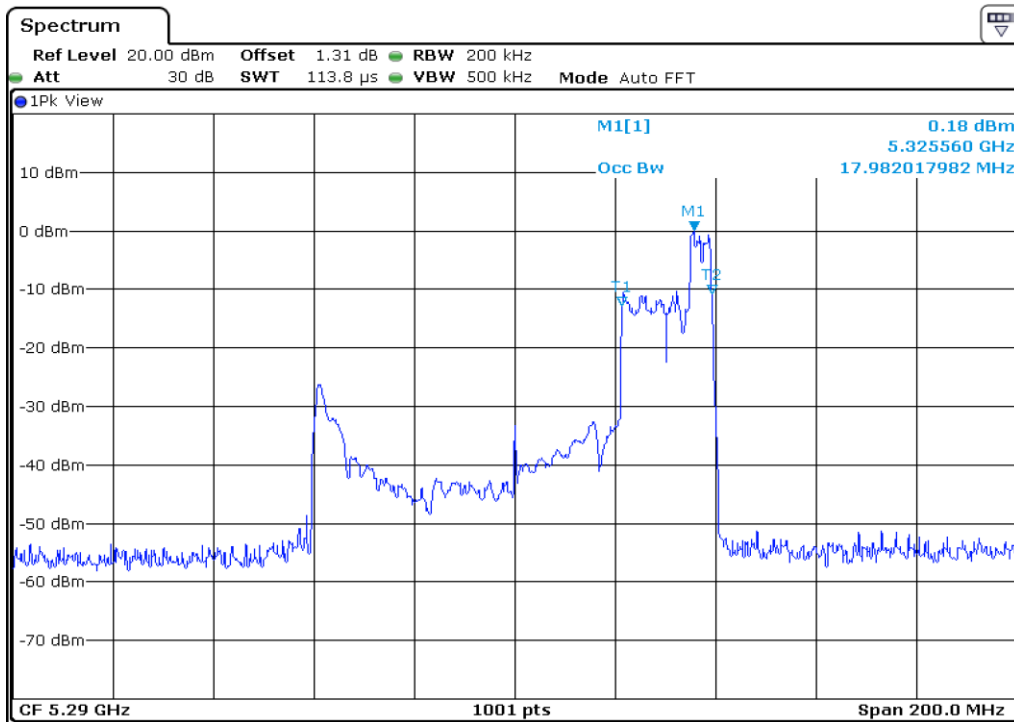

15	99% Occupied Bandwidth
----	------------------------

16	99% Occupied Bandwidth
----	------------------------

Test Band				WLAN_UNII2A_AX			
Antenna				Ant 1			
Test Parameters for Channel Bandwidths							
Test Item	No.	Mode	Channel	Bandwidth	RU Tone	RB index	Verdict
99% Occupied Bandwidth	1	802.11ax HE80	58	80 MHz	26	Low	Pass
	2	802.11ax HE80	58	80 MHz	26	Middle	Pass
	3	802.11ax HE80	58	80 MHz	26	High	Pass
	4	802.11ax HE80	58	80 MHz	52	Low	Pass
	5	802.11ax HE80	58	80 MHz	52	Middle	Pass
	6	802.11ax HE80	58	80 MHz	52	High	Pass
	7	802.11ax HE80	58	80 MHz	106	Low	Pass
	8	802.11ax HE80	58	80 MHz	106	Middle	Pass
	9	802.11ax HE80	58	80 MHz	106	High	Pass
	10	802.11ax HE80	58	80 MHz	242	Low	Pass
	11	802.11ax HE80	58	80 MHz	242	Middle	Pass
	12	802.11ax HE80	58	80 MHz	242	High	Pass
	13	802.11ax HE80	58	80 MHz	484	Low	Pass
	14	802.11ax HE80	58	80 MHz	484	High	Pass
	15	802.11ax HE80	58	80 MHz	996	-	Pass
	16	802.11ax HE80	58	80 MHz	SU	-	Pass

1 99% Occupied Bandwidth

2 99% Occupied Bandwidth

3	99% Occupied Bandwidth
---	------------------------

4	99% Occupied Bandwidth
---	------------------------

5	99% Occupied Bandwidth
---	------------------------

6	99% Occupied Bandwidth
---	------------------------

7	99% Occupied Bandwidth
---	------------------------

8	99% Occupied Bandwidth
---	------------------------

9	99% Occupied Bandwidth
---	------------------------