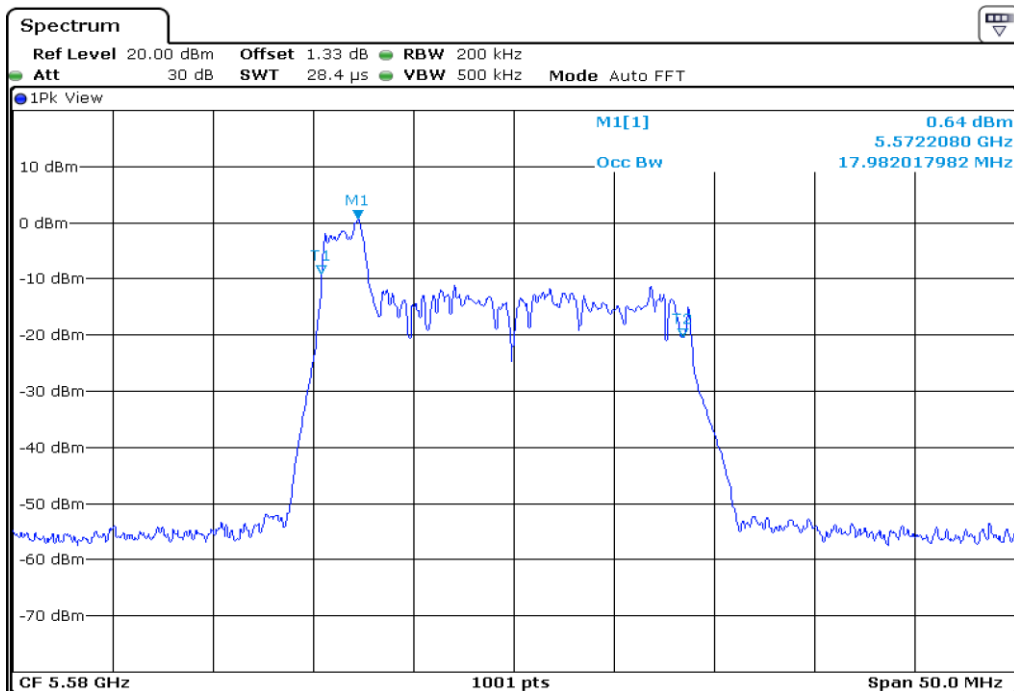

16	99% Occupied Bandwidth
----	------------------------

Test Band				WLAN_UNII2C_AX			
Antenna				Ant 0			
Test Parameters for Channel Bandwidths							
Test Item	No.	Mode	Channel	Bandwidth	RU Tone	RB index	Verdict
99% Occupied Bandwidth	1	802.11ax HE20	100	20 MHz	26	Low	Pass
	2	802.11ax HE20	100	20 MHz	26	Middle	Pass
	3	802.11ax HE20	100	20 MHz	26	High	Pass
	4	802.11ax HE20	116	20 MHz	26	Low	Pass
	5	802.11ax HE20	116	20 MHz	26	Middle	Pass
	6	802.11ax HE20	116	20 MHz	26	High	Pass
	7	802.11ax HE20	140	20 MHz	26	Low	Pass
	8	802.11ax HE20	140	20 MHz	26	Middle	Pass
	9	802.11ax HE20	140	20 MHz	26	High	Pass
	10	802.11ax HE20	100	20 MHz	52	Low	Pass
	11	802.11ax HE20	100	20 MHz	52	Middle	Pass
	12	802.11ax HE20	100	20 MHz	52	High	Pass
	13	802.11ax HE20	116	20 MHz	52	Low	Pass
	14	802.11ax HE20	116	20 MHz	52	Middle	Pass
	15	802.11ax HE20	116	20 MHz	52	High	Pass
	16	802.11ax HE20	140	20 MHz	52	Low	Pass
	17	802.11ax HE20	140	20 MHz	52	Middle	Pass
	18	802.11ax HE20	140	20 MHz	52	High	Pass
	19	802.11ax HE20	100	20 MHz	106	Low	Pass
	20	802.11ax HE20	100	20 MHz	106	High	Pass
	21	802.11ax HE20	116	20 MHz	106	Low	Pass
	22	802.11ax HE20	116	20 MHz	106	High	Pass
	23	802.11ax HE20	140	20 MHz	106	Low	Pass
	24	802.11ax HE20	140	20 MHz	106	High	Pass
	25	802.11ax HE20	100	20 MHz	242	-	Pass
	26	802.11ax HE20	116	20 MHz	242	-	Pass
	27	802.11ax HE20	140	20 MHz	242	-	Pass
	28	802.11ax HE20	100	20 MHz	SU	-	Pass
	29	802.11ax HE20	116	20 MHz	SU	-	Pass
	30	802.11ax HE20	140	20 MHz	SU	-	Pass

1	99% Occupied Bandwidth
---	-------------------------------

2	99% Occupied Bandwidth
---	-------------------------------

3 99% Occupied Bandwidth

4 99% Occupied Bandwidth

5 99% Occupied Bandwidth

6 99% Occupied Bandwidth