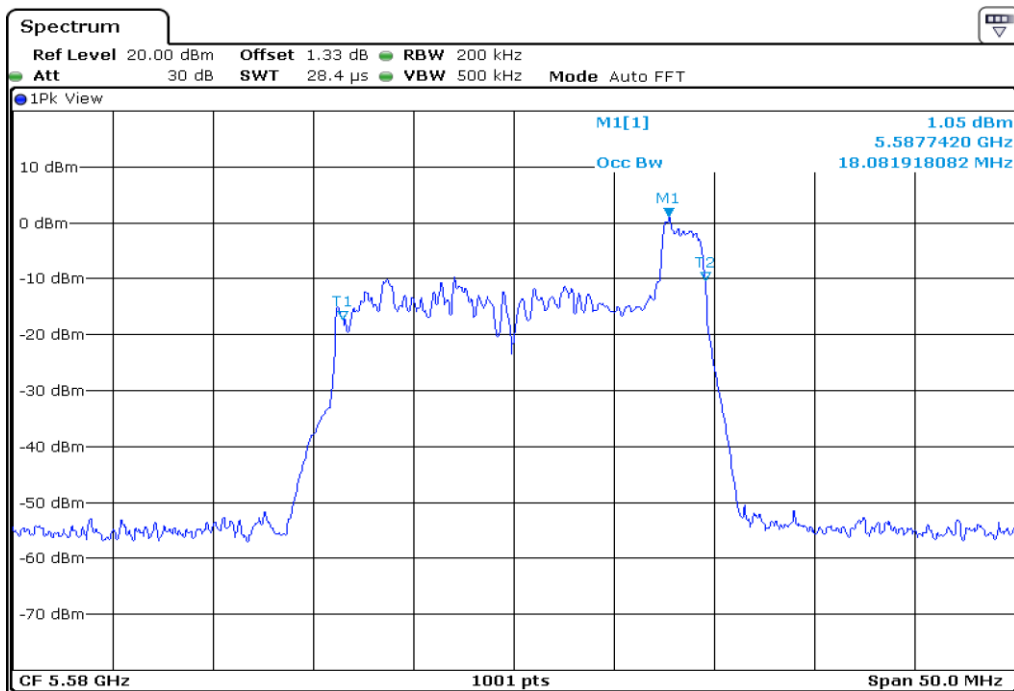

16	99% Occupied Bandwidth
----	------------------------

Test Band				WLAN_UNII2C_AX			
Antenna				Ant 0			
Test Parameters for Channel Bandwidths							
Test Item	No.	Mode	Channel	Bandwidth	RU Tone	RB index	Verdict
99% Occupied Bandwidth	1	802.11ax HE20	100	20 MHz	26	Low	Pass
	2	802.11ax HE20	100	20 MHz	26	Middle	Pass
	3	802.11ax HE20	100	20 MHz	26	High	Pass
	4	802.11ax HE20	116	20 MHz	26	Low	Pass
	5	802.11ax HE20	116	20 MHz	26	Middle	Pass
	6	802.11ax HE20	116	20 MHz	26	High	Pass
	7	802.11ax HE20	140	20 MHz	26	Low	Pass
	8	802.11ax HE20	140	20 MHz	26	Middle	Pass
	9	802.11ax HE20	140	20 MHz	26	High	Pass
	10	802.11ax HE20	100	20 MHz	52	Low	Pass
	11	802.11ax HE20	100	20 MHz	52	Middle	Pass
	12	802.11ax HE20	100	20 MHz	52	High	Pass
	13	802.11ax HE20	116	20 MHz	52	Low	Pass
	14	802.11ax HE20	116	20 MHz	52	Middle	Pass
	15	802.11ax HE20	116	20 MHz	52	High	Pass
	16	802.11ax HE20	140	20 MHz	52	Low	Pass
	17	802.11ax HE20	140	20 MHz	52	Middle	Pass
	18	802.11ax HE20	140	20 MHz	52	High	Pass
	19	802.11ax HE20	100	20 MHz	106	Low	Pass
	20	802.11ax HE20	100	20 MHz	106	High	Pass
	21	802.11ax HE20	116	20 MHz	106	Low	Pass
	22	802.11ax HE20	116	20 MHz	106	High	Pass
	23	802.11ax HE20	140	20 MHz	106	Low	Pass
	24	802.11ax HE20	140	20 MHz	106	High	Pass
	25	802.11ax HE20	100	20 MHz	242	-	Pass
	26	802.11ax HE20	116	20 MHz	242	-	Pass
	27	802.11ax HE20	140	20 MHz	242	-	Pass
	28	802.11ax HE20	100	20 MHz	SU	-	Pass
	29	802.11ax HE20	116	20 MHz	SU	-	Pass
	30	802.11ax HE20	140	20 MHz	SU	-	Pass

1	99% Occupied Bandwidth
---	-------------------------------

2	99% Occupied Bandwidth
---	-------------------------------

3 99% Occupied Bandwidth

4 99% Occupied Bandwidth

5 99% Occupied Bandwidth

6 99% Occupied Bandwidth

7 99% Occupied Bandwidth

8 99% Occupied Bandwidth

9	99% Occupied Bandwidth
---	------------------------

10 99% Occupied Bandwidth

11 99% Occupied Bandwidth

12 99% Occupied Bandwidth

13 99% Occupied Bandwidth