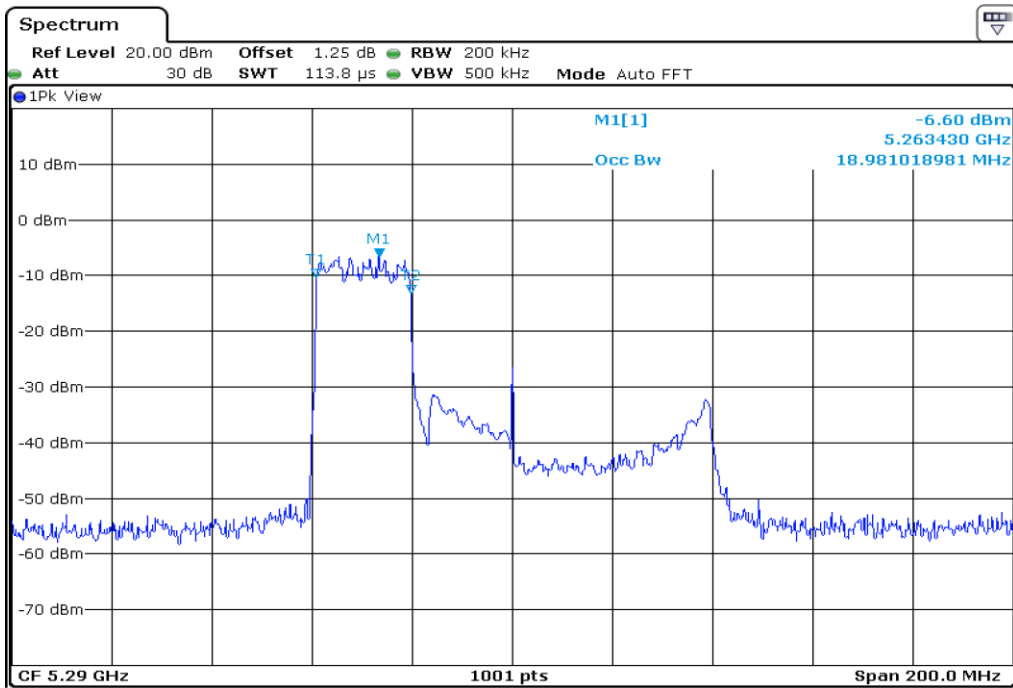

9	99% Occupied Bandwidth
---	------------------------

10 **99% Occupied Bandwidth**

11 **99% Occupied Bandwidth**

12	99% Occupied Bandwidth
----	------------------------

13 99% Occupied Bandwidth

14 99% Occupied Bandwidth

15	99% Occupied Bandwidth
----	------------------------

16	99% Occupied Bandwidth
----	------------------------

Test Band				WLAN_UNII2A_AX			
Antenna				Ant 1			
Test Parameters for Channel Bandwidths							
Test Item	No.	Mode	Channel	Bandwidth	RU Tone	RB index	Verdict
99% Occupied Bandwidth	1	802.11ax HE80	58	80 MHz	26	Low	Pass
	2	802.11ax HE80	58	80 MHz	26	Middle	Pass
	3	802.11ax HE80	58	80 MHz	26	High	Pass
	4	802.11ax HE80	58	80 MHz	52	Low	Pass
	5	802.11ax HE80	58	80 MHz	52	Middle	Pass
	6	802.11ax HE80	58	80 MHz	52	High	Pass
	7	802.11ax HE80	58	80 MHz	106	Low	Pass
	8	802.11ax HE80	58	80 MHz	106	Middle	Pass
	9	802.11ax HE80	58	80 MHz	106	High	Pass
	10	802.11ax HE80	58	80 MHz	242	Low	Pass
	11	802.11ax HE80	58	80 MHz	242	Middle	Pass
	12	802.11ax HE80	58	80 MHz	242	High	Pass
	13	802.11ax HE80	58	80 MHz	484	Low	Pass
	14	802.11ax HE80	58	80 MHz	484	High	Pass
	15	802.11ax HE80	58	80 MHz	996	-	Pass
	16	802.11ax HE80	58	80 MHz	SU	-	Pass