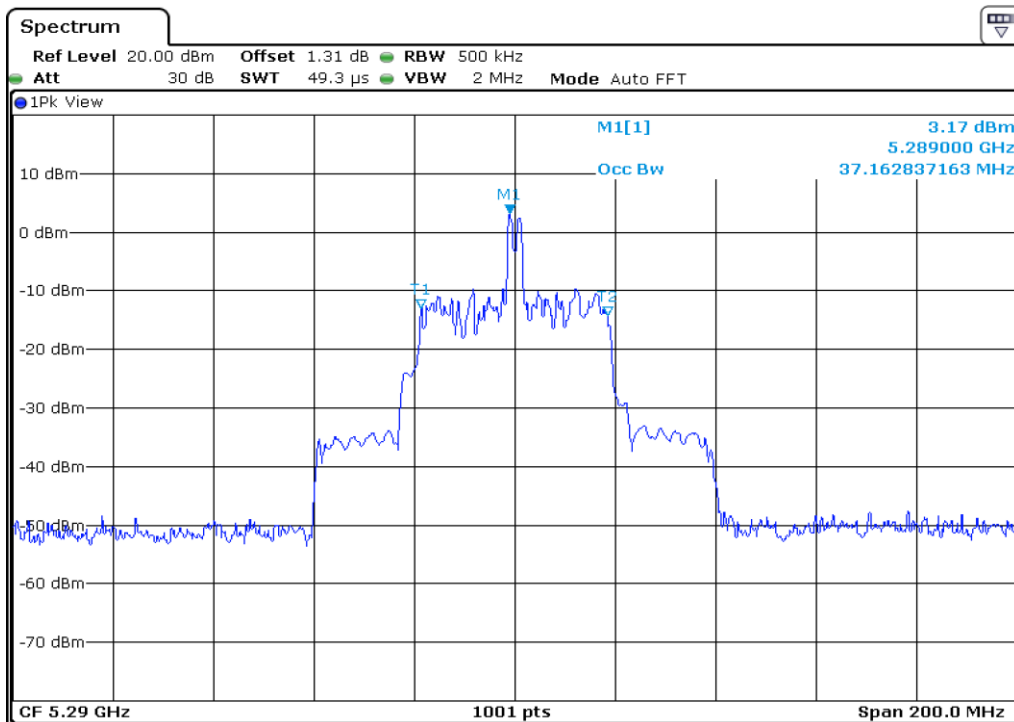

2 99% Occupied Bandwidth