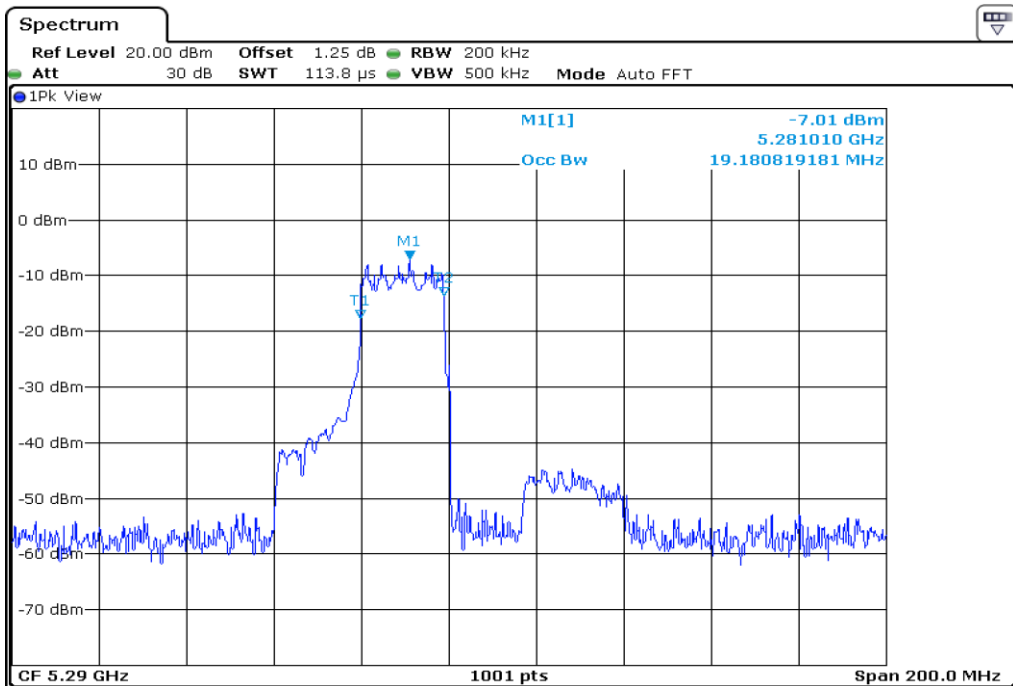

9	99% Occupied Bandwidth
---	------------------------

10 **99% Occupied Bandwidth**

11 **99% Occupied Bandwidth**

12	99% Occupied Bandwidth
----	------------------------

13 99% Occupied Bandwidth

14 99% Occupied Bandwidth

15	99% Occupied Bandwidth
----	------------------------

16	99% Occupied Bandwidth
----	------------------------

Test Band				WLAN_UNII2A_AX			
Antenna				Ant 1			
Test Parameters for Channel Bandwidths							
Test Item	No.	Mode	Channel	Bandwidth	RU Tone	RB index	Verdict
99% Occupied Bandwidth	1	802.11ax HE80	58	80 MHz	26	Low	Pass
	2	802.11ax HE80	58	80 MHz	26	Middle	Pass
	3	802.11ax HE80	58	80 MHz	26	High	Pass
	4	802.11ax HE80	58	80 MHz	52	Low	Pass
	5	802.11ax HE80	58	80 MHz	52	Middle	Pass
	6	802.11ax HE80	58	80 MHz	52	High	Pass
	7	802.11ax HE80	58	80 MHz	106	Low	Pass
	8	802.11ax HE80	58	80 MHz	106	Middle	Pass
	9	802.11ax HE80	58	80 MHz	106	High	Pass
	10	802.11ax HE80	58	80 MHz	242	Low	Pass
	11	802.11ax HE80	58	80 MHz	242	Middle	Pass
	12	802.11ax HE80	58	80 MHz	242	High	Pass
	13	802.11ax HE80	58	80 MHz	484	Low	Pass
	14	802.11ax HE80	58	80 MHz	484	High	Pass
	15	802.11ax HE80	58	80 MHz	996	-	Pass
	16	802.11ax HE80	58	80 MHz	SU	-	Pass