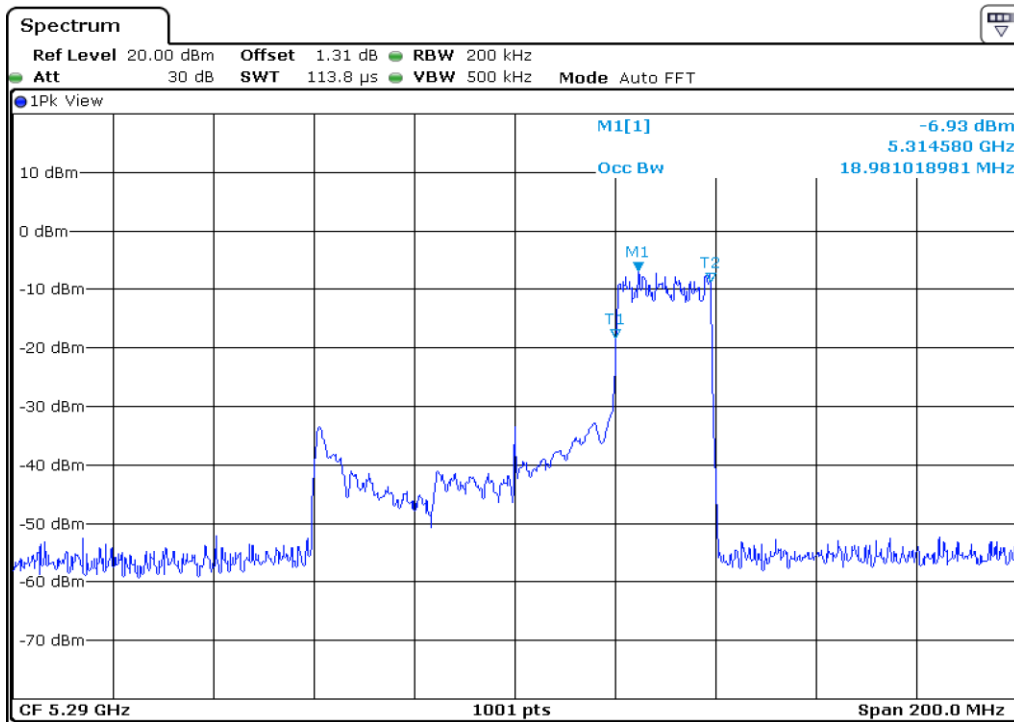

6	99% Occupied Bandwidth
---	------------------------

7	99% Occupied Bandwidth
---	------------------------

8	99% Occupied Bandwidth
---	------------------------

9	99% Occupied Bandwidth
---	------------------------

10 99% Occupied Bandwidth

11 99% Occupied Bandwidth

12	99% Occupied Bandwidth
----	------------------------

13 99% Occupied Bandwidth

14 99% Occupied Bandwidth

15	99% Occupied Bandwidth
----	------------------------

16	99% Occupied Bandwidth
----	------------------------

Test Band				WLAN_UNII2C_AX			
Antenna				Ant 0			
Test Parameters for Channel Bandwidths							
Test Item	No.	Mode	Channel	Bandwidth	RU Tone	RB index	Verdict
99% Occupied Bandwidth	1	802.11ax HE20	100	20 MHz	26	Low	Pass
	2	802.11ax HE20	100	20 MHz	26	Middle	Pass
	3	802.11ax HE20	100	20 MHz	26	High	Pass
	4	802.11ax HE20	116	20 MHz	26	Low	Pass
	5	802.11ax HE20	116	20 MHz	26	Middle	Pass
	6	802.11ax HE20	116	20 MHz	26	High	Pass
	7	802.11ax HE20	140	20 MHz	26	Low	Pass
	8	802.11ax HE20	140	20 MHz	26	Middle	Pass
	9	802.11ax HE20	140	20 MHz	26	High	Pass
	10	802.11ax HE20	100	20 MHz	52	Low	Pass
	11	802.11ax HE20	100	20 MHz	52	Middle	Pass
	12	802.11ax HE20	100	20 MHz	52	High	Pass
	13	802.11ax HE20	116	20 MHz	52	Low	Pass
	14	802.11ax HE20	116	20 MHz	52	Middle	Pass
	15	802.11ax HE20	116	20 MHz	52	High	Pass
	16	802.11ax HE20	140	20 MHz	52	Low	Pass
	17	802.11ax HE20	140	20 MHz	52	Middle	Pass
	18	802.11ax HE20	140	20 MHz	52	High	Pass
	19	802.11ax HE20	100	20 MHz	106	Low	Pass
	20	802.11ax HE20	100	20 MHz	106	High	Pass
	21	802.11ax HE20	116	20 MHz	106	Low	Pass
	22	802.11ax HE20	116	20 MHz	106	High	Pass
	23	802.11ax HE20	140	20 MHz	106	Low	Pass
	24	802.11ax HE20	140	20 MHz	106	High	Pass
	25	802.11ax HE20	100	20 MHz	242	-	Pass
	26	802.11ax HE20	116	20 MHz	242	-	Pass
	27	802.11ax HE20	140	20 MHz	242	-	Pass
	28	802.11ax HE20	100	20 MHz	SU	-	Pass
	29	802.11ax HE20	116	20 MHz	SU	-	Pass
	30	802.11ax HE20	140	20 MHz	SU	-	Pass