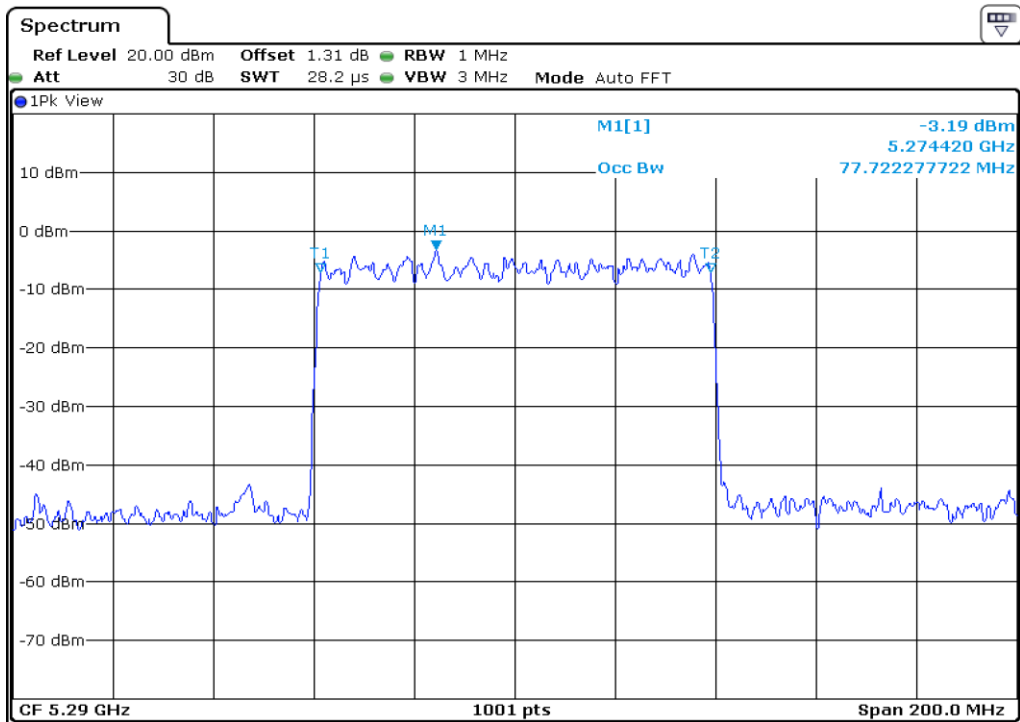

10 99% Occupied Bandwidth

11 99% Occupied Bandwidth

12	99% Occupied Bandwidth
----	------------------------

13 99% Occupied Bandwidth

14 99% Occupied Bandwidth

15	99% Occupied Bandwidth
----	------------------------

16	99% Occupied Bandwidth
----	------------------------

Test Band				WLAN_UNII2C_AX			
Antenna				Ant 0			
Test Parameters for Channel Bandwidths							
Test Item	No.	Mode	Channel	Bandwidth	RU Tone	RB index	Verdict
99% Occupied Bandwidth	1	802.11ax HE20	100	20 MHz	26	Low	Pass
	2	802.11ax HE20	100	20 MHz	26	Middle	Pass
	3	802.11ax HE20	100	20 MHz	26	High	Pass
	4	802.11ax HE20	116	20 MHz	26	Low	Pass
	5	802.11ax HE20	116	20 MHz	26	Middle	Pass
	6	802.11ax HE20	116	20 MHz	26	High	Pass
	7	802.11ax HE20	140	20 MHz	26	Low	Pass
	8	802.11ax HE20	140	20 MHz	26	Middle	Pass
	9	802.11ax HE20	140	20 MHz	26	High	Pass
	10	802.11ax HE20	100	20 MHz	52	Low	Pass
	11	802.11ax HE20	100	20 MHz	52	Middle	Pass
	12	802.11ax HE20	100	20 MHz	52	High	Pass
	13	802.11ax HE20	116	20 MHz	52	Low	Pass
	14	802.11ax HE20	116	20 MHz	52	Middle	Pass
	15	802.11ax HE20	116	20 MHz	52	High	Pass
	16	802.11ax HE20	140	20 MHz	52	Low	Pass
	17	802.11ax HE20	140	20 MHz	52	Middle	Pass
	18	802.11ax HE20	140	20 MHz	52	High	Pass
	19	802.11ax HE20	100	20 MHz	106	Low	Pass
	20	802.11ax HE20	100	20 MHz	106	High	Pass
	21	802.11ax HE20	116	20 MHz	106	Low	Pass
	22	802.11ax HE20	116	20 MHz	106	High	Pass
	23	802.11ax HE20	140	20 MHz	106	Low	Pass
	24	802.11ax HE20	140	20 MHz	106	High	Pass
	25	802.11ax HE20	100	20 MHz	242	-	Pass
	26	802.11ax HE20	116	20 MHz	242	-	Pass
	27	802.11ax HE20	140	20 MHz	242	-	Pass
	28	802.11ax HE20	100	20 MHz	SU	-	Pass
	29	802.11ax HE20	116	20 MHz	SU	-	Pass
	30	802.11ax HE20	140	20 MHz	SU	-	Pass