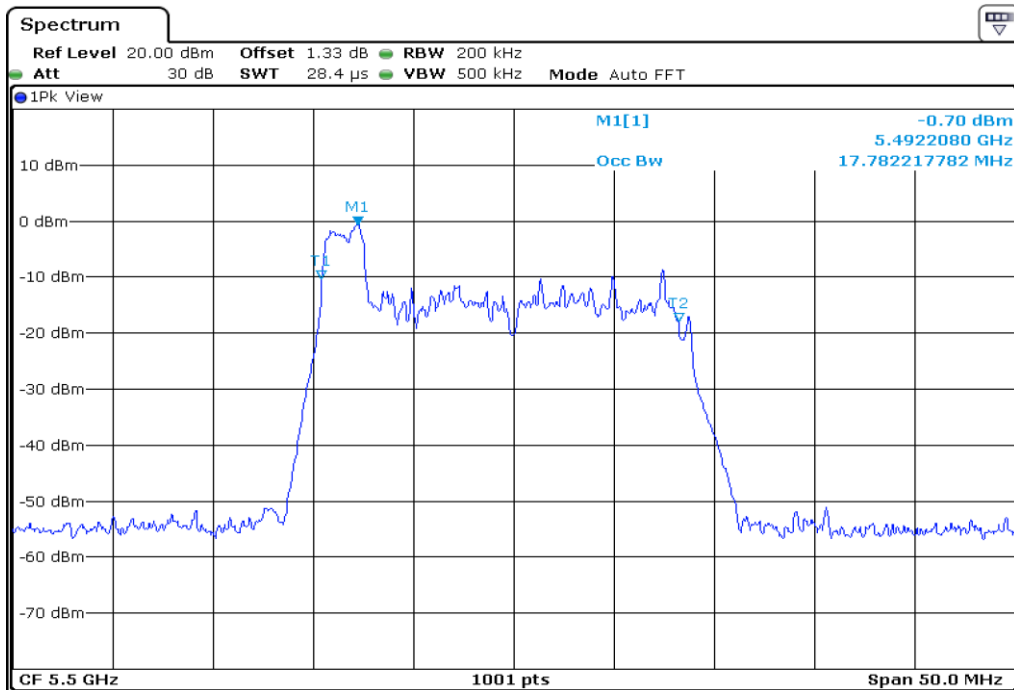

10 99% Occupied Bandwidth

11 99% Occupied Bandwidth

12	99% Occupied Bandwidth
----	------------------------

13 99% Occupied Bandwidth

14 99% Occupied Bandwidth

15	99% Occupied Bandwidth
----	------------------------

16	99% Occupied Bandwidth
----	------------------------

Test Band				WLAN_UNII2C_AX			
Antenna				Ant 0			
Test Parameters for Channel Bandwidths							
Test Item	No.	Mode	Channel	Bandwidth	RU Tone	RB index	Verdict
99% Occupied Bandwidth	1	802.11ax HE20	100	20 MHz	26	Low	Pass
	2	802.11ax HE20	100	20 MHz	26	Middle	Pass
	3	802.11ax HE20	100	20 MHz	26	High	Pass
	4	802.11ax HE20	116	20 MHz	26	Low	Pass
	5	802.11ax HE20	116	20 MHz	26	Middle	Pass
	6	802.11ax HE20	116	20 MHz	26	High	Pass
	7	802.11ax HE20	140	20 MHz	26	Low	Pass
	8	802.11ax HE20	140	20 MHz	26	Middle	Pass
	9	802.11ax HE20	140	20 MHz	26	High	Pass
	10	802.11ax HE20	100	20 MHz	52	Low	Pass
	11	802.11ax HE20	100	20 MHz	52	Middle	Pass
	12	802.11ax HE20	100	20 MHz	52	High	Pass
	13	802.11ax HE20	116	20 MHz	52	Low	Pass
	14	802.11ax HE20	116	20 MHz	52	Middle	Pass
	15	802.11ax HE20	116	20 MHz	52	High	Pass
	16	802.11ax HE20	140	20 MHz	52	Low	Pass
	17	802.11ax HE20	140	20 MHz	52	Middle	Pass
	18	802.11ax HE20	140	20 MHz	52	High	Pass
	19	802.11ax HE20	100	20 MHz	106	Low	Pass
	20	802.11ax HE20	100	20 MHz	106	High	Pass
	21	802.11ax HE20	116	20 MHz	106	Low	Pass
	22	802.11ax HE20	116	20 MHz	106	High	Pass
	23	802.11ax HE20	140	20 MHz	106	Low	Pass
	24	802.11ax HE20	140	20 MHz	106	High	Pass
	25	802.11ax HE20	100	20 MHz	242	-	Pass
	26	802.11ax HE20	116	20 MHz	242	-	Pass
	27	802.11ax HE20	140	20 MHz	242	-	Pass
	28	802.11ax HE20	100	20 MHz	SU	-	Pass
	29	802.11ax HE20	116	20 MHz	SU	-	Pass
	30	802.11ax HE20	140	20 MHz	SU	-	Pass