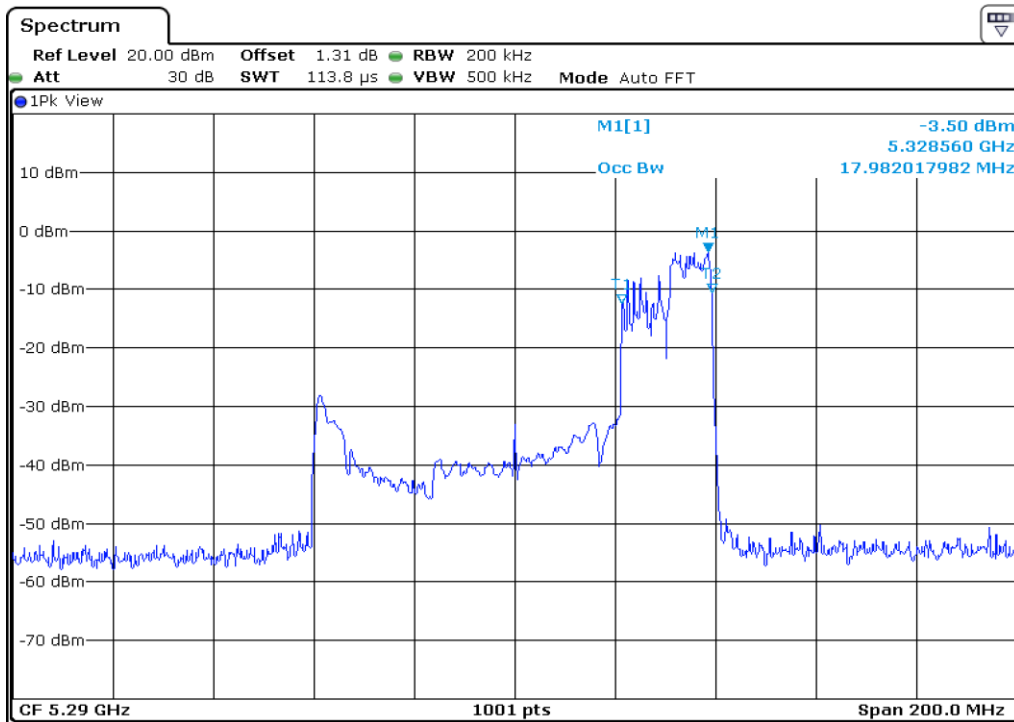

15	99% Occupied Bandwidth
----	------------------------

16	99% Occupied Bandwidth
----	------------------------

Test Band				WLAN_UNII2A_AX			
Antenna				Ant 1			
Test Parameters for Channel Bandwidths							
Test Item	No.	Mode	Channel	Bandwidth	RU Tone	RB index	Verdict
99% Occupied Bandwidth	1	802.11ax HE80	58	80 MHz	26	Low	Pass
	2	802.11ax HE80	58	80 MHz	26	Middle	Pass
	3	802.11ax HE80	58	80 MHz	26	High	Pass
	4	802.11ax HE80	58	80 MHz	52	Low	Pass
	5	802.11ax HE80	58	80 MHz	52	Middle	Pass
	6	802.11ax HE80	58	80 MHz	52	High	Pass
	7	802.11ax HE80	58	80 MHz	106	Low	Pass
	8	802.11ax HE80	58	80 MHz	106	Middle	Pass
	9	802.11ax HE80	58	80 MHz	106	High	Pass
	10	802.11ax HE80	58	80 MHz	242	Low	Pass
	11	802.11ax HE80	58	80 MHz	242	Middle	Pass
	12	802.11ax HE80	58	80 MHz	242	High	Pass
	13	802.11ax HE80	58	80 MHz	484	Low	Pass
	14	802.11ax HE80	58	80 MHz	484	High	Pass
	15	802.11ax HE80	58	80 MHz	996	-	Pass
	16	802.11ax HE80	58	80 MHz	SU	-	Pass

1 99% Occupied Bandwidth

2 99% Occupied Bandwidth

3	99% Occupied Bandwidth
---	------------------------

4	99% Occupied Bandwidth
---	------------------------

5	99% Occupied Bandwidth
---	------------------------

6	99% Occupied Bandwidth
---	------------------------

7	99% Occupied Bandwidth
---	------------------------

8	99% Occupied Bandwidth
---	------------------------

9	99% Occupied Bandwidth
---	------------------------

10 99% Occupied Bandwidth

11 99% Occupied Bandwidth

12	99% Occupied Bandwidth
----	------------------------

13 99% Occupied Bandwidth

14 99% Occupied Bandwidth

15	99% Occupied Bandwidth
----	------------------------