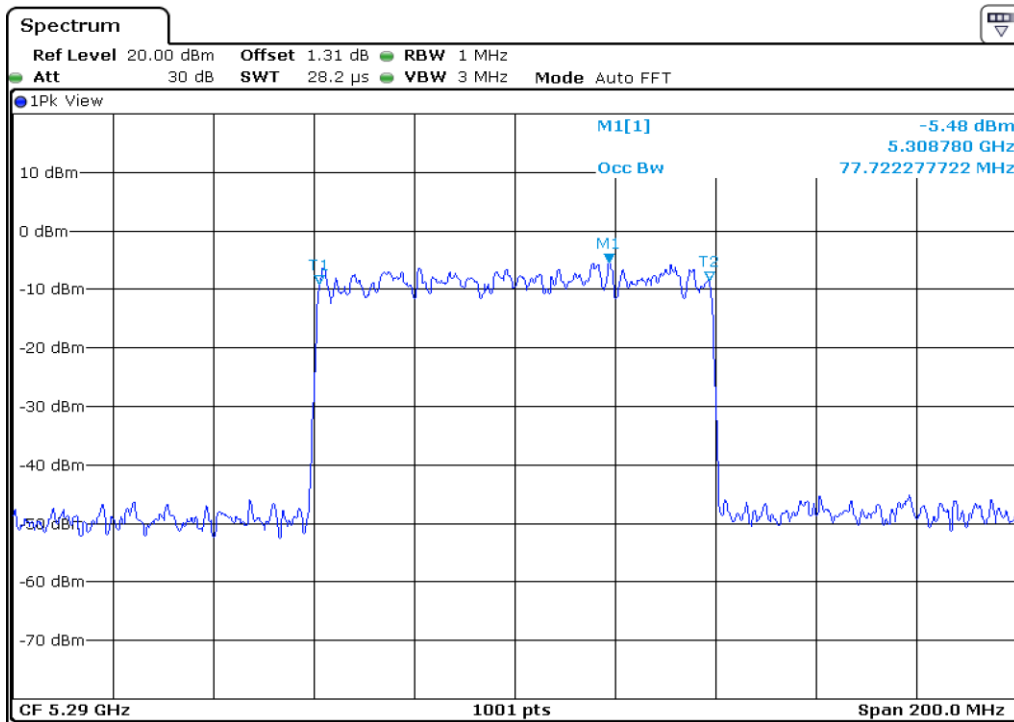

10 99% Occupied Bandwidth

11 99% Occupied Bandwidth

12	99% Occupied Bandwidth
----	------------------------

13 99% Occupied Bandwidth

14 99% Occupied Bandwidth

15	99% Occupied Bandwidth
----	------------------------

16	99% Occupied Bandwidth
----	------------------------

Test Band				WLAN_UNII2C_AX			
Antenna				Ant 0			
Test Parameters for Channel Bandwidths							
Test Item	No.	Mode	Channel	Bandwidth	RU Tone	RB index	Verdict
99% Occupied Bandwidth	1	802.11ax HE20	100	20 MHz	26	Low	Pass
	2	802.11ax HE20	100	20 MHz	26	Middle	Pass
	3	802.11ax HE20	100	20 MHz	26	High	Pass
	4	802.11ax HE20	116	20 MHz	26	Low	Pass
	5	802.11ax HE20	116	20 MHz	26	Middle	Pass
	6	802.11ax HE20	116	20 MHz	26	High	Pass
	7	802.11ax HE20	140	20 MHz	26	Low	Pass
	8	802.11ax HE20	140	20 MHz	26	Middle	Pass
	9	802.11ax HE20	140	20 MHz	26	High	Pass
	10	802.11ax HE20	100	20 MHz	52	Low	Pass
	11	802.11ax HE20	100	20 MHz	52	Middle	Pass
	12	802.11ax HE20	100	20 MHz	52	High	Pass
	13	802.11ax HE20	116	20 MHz	52	Low	Pass
	14	802.11ax HE20	116	20 MHz	52	Middle	Pass
	15	802.11ax HE20	116	20 MHz	52	High	Pass
	16	802.11ax HE20	140	20 MHz	52	Low	Pass
	17	802.11ax HE20	140	20 MHz	52	Middle	Pass
	18	802.11ax HE20	140	20 MHz	52	High	Pass
	19	802.11ax HE20	100	20 MHz	106	Low	Pass
	20	802.11ax HE20	100	20 MHz	106	High	Pass
	21	802.11ax HE20	116	20 MHz	106	Low	Pass
	22	802.11ax HE20	116	20 MHz	106	High	Pass
	23	802.11ax HE20	140	20 MHz	106	Low	Pass
	24	802.11ax HE20	140	20 MHz	106	High	Pass
	25	802.11ax HE20	100	20 MHz	242	-	Pass
	26	802.11ax HE20	116	20 MHz	242	-	Pass
	27	802.11ax HE20	140	20 MHz	242	-	Pass
	28	802.11ax HE20	100	20 MHz	SU	-	Pass
	29	802.11ax HE20	116	20 MHz	SU	-	Pass
	30	802.11ax HE20	140	20 MHz	SU	-	Pass