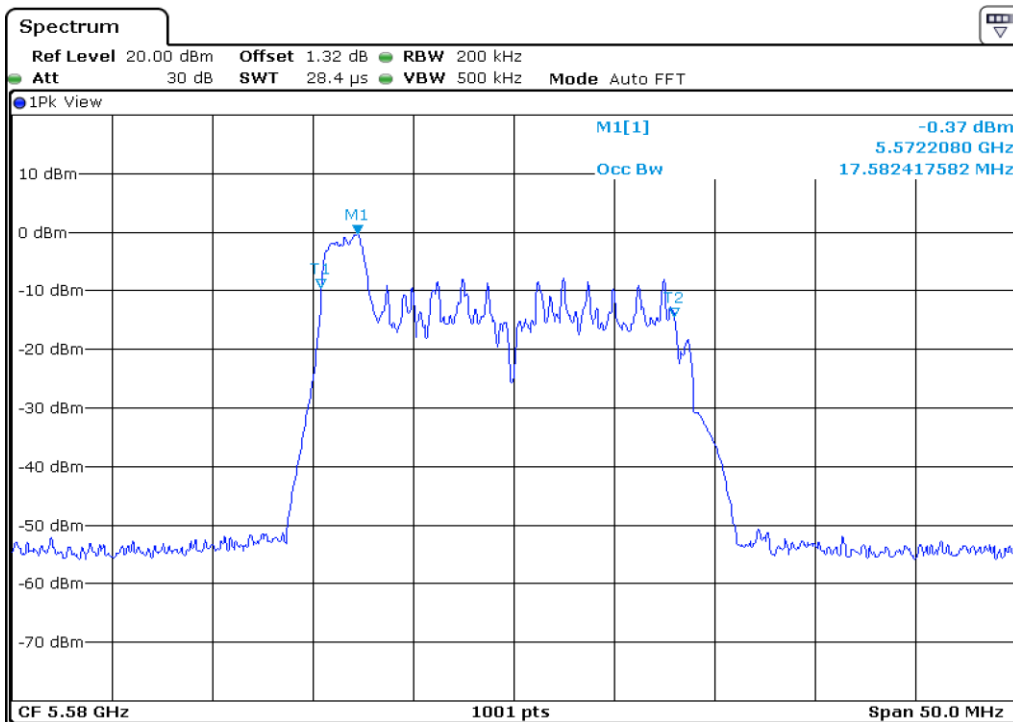

28	99% Occupied Bandwidth
----	------------------------

29	99% Occupied Bandwidth
----	------------------------

30	99% Occupied Bandwidth
----	------------------------

Test Band				WLAN_UNII2C_AX			
Antenna				Ant 1			
Test Parameters for Channel Bandwidths							
Test Item	No.	Mode	Channel	Bandwidth	RU Tone	RB index	Verdict
99% Occupied Bandwidth	1	802.11ax HE20	100	20 MHz	26	Low	Pass
	2	802.11ax HE20	100	20 MHz	26	Middle	Pass
	3	802.11ax HE20	100	20 MHz	26	High	Pass
	4	802.11ax HE20	116	20 MHz	26	Low	Pass
	5	802.11ax HE20	116	20 MHz	26	Middle	Pass
	6	802.11ax HE20	116	20 MHz	26	High	Pass
	7	802.11ax HE20	140	20 MHz	26	Low	Pass
	8	802.11ax HE20	140	20 MHz	26	Middle	Pass
	9	802.11ax HE20	140	20 MHz	26	High	Pass
	10	802.11ax HE20	100	20 MHz	52	Low	Pass
	11	802.11ax HE20	100	20 MHz	52	Middle	Pass
	12	802.11ax HE20	100	20 MHz	52	High	Pass
	13	802.11ax HE20	116	20 MHz	52	Low	Pass
	14	802.11ax HE20	116	20 MHz	52	Middle	Pass
	15	802.11ax HE20	116	20 MHz	52	High	Pass
	16	802.11ax HE20	140	20 MHz	52	Low	Pass
	17	802.11ax HE20	140	20 MHz	52	Middle	Pass
	18	802.11ax HE20	140	20 MHz	52	High	Pass
	19	802.11ax HE20	100	20 MHz	106	Low	Pass
	20	802.11ax HE20	100	20 MHz	106	High	Pass
	21	802.11ax HE20	116	20 MHz	106	Low	Pass
	22	802.11ax HE20	116	20 MHz	106	High	Pass
	23	802.11ax HE20	140	20 MHz	106	Low	Pass
	24	802.11ax HE20	140	20 MHz	106	High	Pass
	25	802.11ax HE20	100	20 MHz	242	-	Pass
	26	802.11ax HE20	116	20 MHz	242	-	Pass
	27	802.11ax HE20	140	20 MHz	242	-	Pass
	28	802.11ax HE20	100	20 MHz	SU	-	Pass
	29	802.11ax HE20	116	20 MHz	SU	-	Pass
	30	802.11ax HE20	140	20 MHz	SU	-	Pass

1 99% Occupied Bandwidth

2 99% Occupied Bandwidth

3 99% Occupied Bandwidth

4 99% Occupied Bandwidth

5	99% Occupied Bandwidth
---	------------------------

6	99% Occupied Bandwidth
---	------------------------