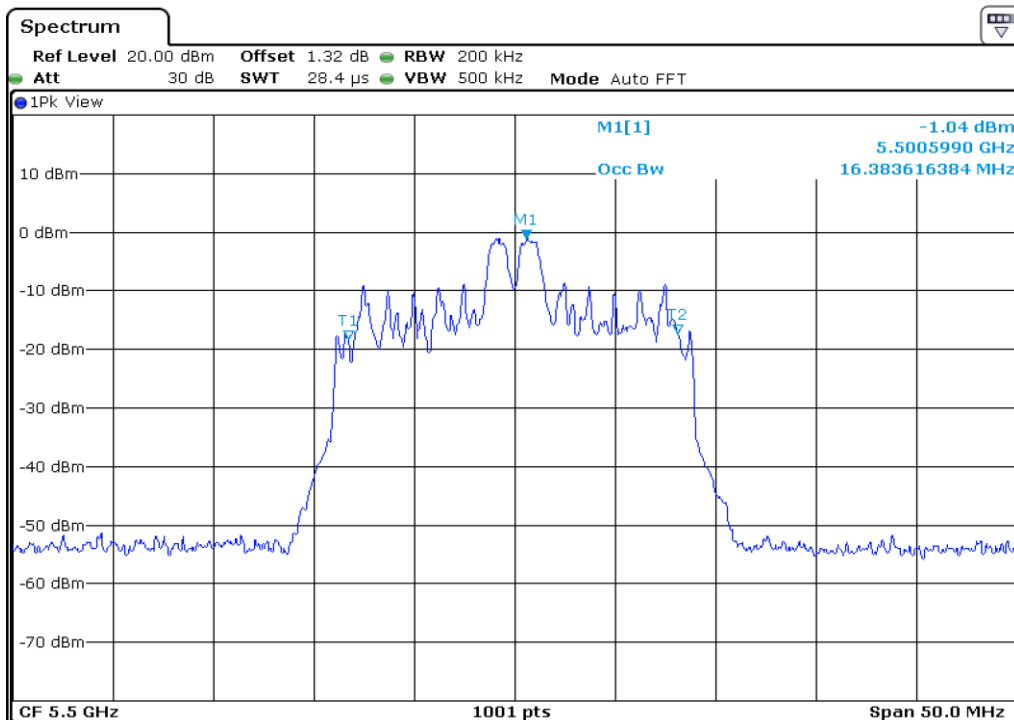

28	99% Occupied Bandwidth
----	------------------------

29	99% Occupied Bandwidth
----	------------------------

30	99% Occupied Bandwidth
----	------------------------

Test Band				WLAN_UNII2C_AX			
Antenna				Ant 1			
Test Parameters for Channel Bandwidths							
Test Item	No.	Mode	Channel	Bandwidth	RU Tone	RB index	Verdict
99% Occupied Bandwidth	1	802.11ax HE20	100	20 MHz	26	Low	Pass
	2	802.11ax HE20	100	20 MHz	26	Middle	Pass
	3	802.11ax HE20	100	20 MHz	26	High	Pass
	4	802.11ax HE20	116	20 MHz	26	Low	Pass
	5	802.11ax HE20	116	20 MHz	26	Middle	Pass
	6	802.11ax HE20	116	20 MHz	26	High	Pass
	7	802.11ax HE20	140	20 MHz	26	Low	Pass
	8	802.11ax HE20	140	20 MHz	26	Middle	Pass
	9	802.11ax HE20	140	20 MHz	26	High	Pass
	10	802.11ax HE20	100	20 MHz	52	Low	Pass
	11	802.11ax HE20	100	20 MHz	52	Middle	Pass
	12	802.11ax HE20	100	20 MHz	52	High	Pass
	13	802.11ax HE20	116	20 MHz	52	Low	Pass
	14	802.11ax HE20	116	20 MHz	52	Middle	Pass
	15	802.11ax HE20	116	20 MHz	52	High	Pass
	16	802.11ax HE20	140	20 MHz	52	Low	Pass
	17	802.11ax HE20	140	20 MHz	52	Middle	Pass
	18	802.11ax HE20	140	20 MHz	52	High	Pass
	19	802.11ax HE20	100	20 MHz	106	Low	Pass
	20	802.11ax HE20	100	20 MHz	106	High	Pass
	21	802.11ax HE20	116	20 MHz	106	Low	Pass
	22	802.11ax HE20	116	20 MHz	106	High	Pass
	23	802.11ax HE20	140	20 MHz	106	Low	Pass
	24	802.11ax HE20	140	20 MHz	106	High	Pass
	25	802.11ax HE20	100	20 MHz	242	-	Pass
	26	802.11ax HE20	116	20 MHz	242	-	Pass
	27	802.11ax HE20	140	20 MHz	242	-	Pass
	28	802.11ax HE20	100	20 MHz	SU	-	Pass
	29	802.11ax HE20	116	20 MHz	SU	-	Pass
	30	802.11ax HE20	140	20 MHz	SU	-	Pass

1 99% Occupied Bandwidth

2 99% Occupied Bandwidth

3 99% Occupied Bandwidth

4 99% Occupied Bandwidth

5	99% Occupied Bandwidth
---	------------------------

6	99% Occupied Bandwidth
---	------------------------