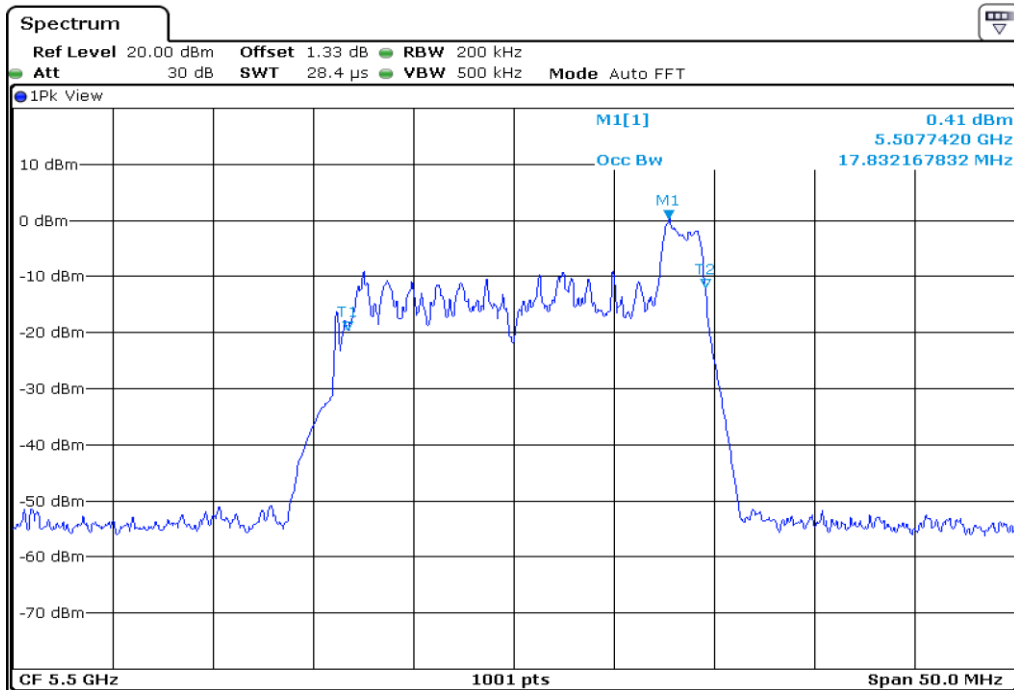

16	99% Occupied Bandwidth
----	------------------------

Test Band				WLAN_UNII2C_AX			
Antenna				Ant 0			
Test Parameters for Channel Bandwidths							
Test Item	No.	Mode	Channel	Bandwidth	RU Tone	RB index	Verdict
99% Occupied Bandwidth	1	802.11ax HE20	100	20 MHz	26	Low	Pass
	2	802.11ax HE20	100	20 MHz	26	Middle	Pass
	3	802.11ax HE20	100	20 MHz	26	High	Pass
	4	802.11ax HE20	116	20 MHz	26	Low	Pass
	5	802.11ax HE20	116	20 MHz	26	Middle	Pass
	6	802.11ax HE20	116	20 MHz	26	High	Pass
	7	802.11ax HE20	140	20 MHz	26	Low	Pass
	8	802.11ax HE20	140	20 MHz	26	Middle	Pass
	9	802.11ax HE20	140	20 MHz	26	High	Pass
	10	802.11ax HE20	100	20 MHz	52	Low	Pass
	11	802.11ax HE20	100	20 MHz	52	Middle	Pass
	12	802.11ax HE20	100	20 MHz	52	High	Pass
	13	802.11ax HE20	116	20 MHz	52	Low	Pass
	14	802.11ax HE20	116	20 MHz	52	Middle	Pass
	15	802.11ax HE20	116	20 MHz	52	High	Pass
	16	802.11ax HE20	140	20 MHz	52	Low	Pass
	17	802.11ax HE20	140	20 MHz	52	Middle	Pass
	18	802.11ax HE20	140	20 MHz	52	High	Pass
	19	802.11ax HE20	100	20 MHz	106	Low	Pass
	20	802.11ax HE20	100	20 MHz	106	High	Pass
	21	802.11ax HE20	116	20 MHz	106	Low	Pass
	22	802.11ax HE20	116	20 MHz	106	High	Pass
	23	802.11ax HE20	140	20 MHz	106	Low	Pass
	24	802.11ax HE20	140	20 MHz	106	High	Pass
	25	802.11ax HE20	100	20 MHz	242	-	Pass
	26	802.11ax HE20	116	20 MHz	242	-	Pass
	27	802.11ax HE20	140	20 MHz	242	-	Pass
	28	802.11ax HE20	100	20 MHz	SU	-	Pass
	29	802.11ax HE20	116	20 MHz	SU	-	Pass
	30	802.11ax HE20	140	20 MHz	SU	-	Pass

1	99% Occupied Bandwidth
---	-------------------------------

2	99% Occupied Bandwidth
---	-------------------------------

3 99% Occupied Bandwidth

4 99% Occupied Bandwidth

5 99% Occupied Bandwidth

6 99% Occupied Bandwidth