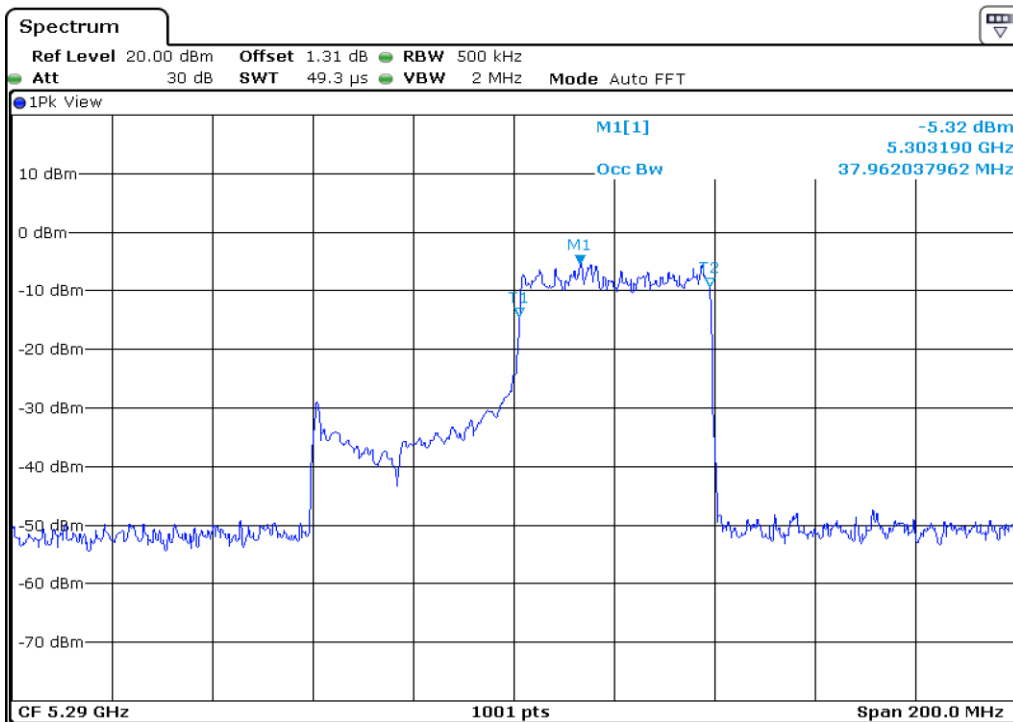

10 99% Occupied Bandwidth

11 99% Occupied Bandwidth

12	99% Occupied Bandwidth
----	------------------------

13 99% Occupied Bandwidth

14 99% Occupied Bandwidth

15	99% Occupied Bandwidth
----	------------------------

16	99% Occupied Bandwidth
----	------------------------

Test Band				WLAN_UNII2C_AX			
Antenna				Ant 0			
Test Parameters for Channel Bandwidths							
Test Item	No.	Mode	Channel	Bandwidth	RU Tone	RB index	Verdict
99% Occupied Bandwidth	1	802.11ax HE20	100	20 MHz	26	Low	Pass
	2	802.11ax HE20	100	20 MHz	26	Middle	Pass
	3	802.11ax HE20	100	20 MHz	26	High	Pass
	4	802.11ax HE20	116	20 MHz	26	Low	Pass
	5	802.11ax HE20	116	20 MHz	26	Middle	Pass
	6	802.11ax HE20	116	20 MHz	26	High	Pass
	7	802.11ax HE20	140	20 MHz	26	Low	Pass
	8	802.11ax HE20	140	20 MHz	26	Middle	Pass
	9	802.11ax HE20	140	20 MHz	26	High	Pass
	10	802.11ax HE20	100	20 MHz	52	Low	Pass
	11	802.11ax HE20	100	20 MHz	52	Middle	Pass
	12	802.11ax HE20	100	20 MHz	52	High	Pass
	13	802.11ax HE20	116	20 MHz	52	Low	Pass
	14	802.11ax HE20	116	20 MHz	52	Middle	Pass
	15	802.11ax HE20	116	20 MHz	52	High	Pass
	16	802.11ax HE20	140	20 MHz	52	Low	Pass
	17	802.11ax HE20	140	20 MHz	52	Middle	Pass
	18	802.11ax HE20	140	20 MHz	52	High	Pass
	19	802.11ax HE20	100	20 MHz	106	Low	Pass
	20	802.11ax HE20	100	20 MHz	106	High	Pass
	21	802.11ax HE20	116	20 MHz	106	Low	Pass
	22	802.11ax HE20	116	20 MHz	106	High	Pass
	23	802.11ax HE20	140	20 MHz	106	Low	Pass
	24	802.11ax HE20	140	20 MHz	106	High	Pass
	25	802.11ax HE20	100	20 MHz	242	-	Pass
	26	802.11ax HE20	116	20 MHz	242	-	Pass
	27	802.11ax HE20	140	20 MHz	242	-	Pass
	28	802.11ax HE20	100	20 MHz	SU	-	Pass
	29	802.11ax HE20	116	20 MHz	SU	-	Pass
	30	802.11ax HE20	140	20 MHz	SU	-	Pass