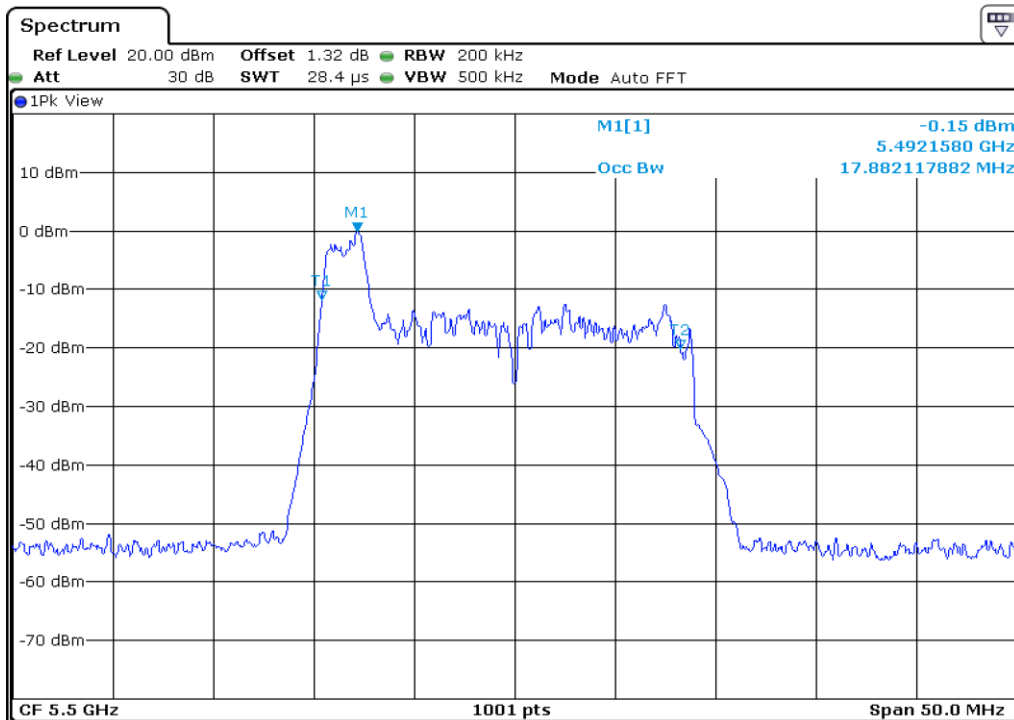

28	99% Occupied Bandwidth
----	------------------------

29	99% Occupied Bandwidth
----	------------------------

30	99% Occupied Bandwidth
----	------------------------

Test Band				WLAN_UNII2C_AX			
Antenna				Ant 1			
Test Parameters for Channel Bandwidths							
Test Item	No.	Mode	Channel	Bandwidth	RU Tone	RB index	Verdict
99% Occupied Bandwidth	1	802.11ax HE20	100	20 MHz	26	Low	Pass
	2	802.11ax HE20	100	20 MHz	26	Middle	Pass
	3	802.11ax HE20	100	20 MHz	26	High	Pass
	4	802.11ax HE20	116	20 MHz	26	Low	Pass
	5	802.11ax HE20	116	20 MHz	26	Middle	Pass
	6	802.11ax HE20	116	20 MHz	26	High	Pass
	7	802.11ax HE20	140	20 MHz	26	Low	Pass
	8	802.11ax HE20	140	20 MHz	26	Middle	Pass
	9	802.11ax HE20	140	20 MHz	26	High	Pass
	10	802.11ax HE20	100	20 MHz	52	Low	Pass
	11	802.11ax HE20	100	20 MHz	52	Middle	Pass
	12	802.11ax HE20	100	20 MHz	52	High	Pass
	13	802.11ax HE20	116	20 MHz	52	Low	Pass
	14	802.11ax HE20	116	20 MHz	52	Middle	Pass
	15	802.11ax HE20	116	20 MHz	52	High	Pass
	16	802.11ax HE20	140	20 MHz	52	Low	Pass
	17	802.11ax HE20	140	20 MHz	52	Middle	Pass
	18	802.11ax HE20	140	20 MHz	52	High	Pass
	19	802.11ax HE20	100	20 MHz	106	Low	Pass
	20	802.11ax HE20	100	20 MHz	106	High	Pass
	21	802.11ax HE20	116	20 MHz	106	Low	Pass
	22	802.11ax HE20	116	20 MHz	106	High	Pass
	23	802.11ax HE20	140	20 MHz	106	Low	Pass
	24	802.11ax HE20	140	20 MHz	106	High	Pass
	25	802.11ax HE20	100	20 MHz	242	-	Pass
	26	802.11ax HE20	116	20 MHz	242	-	Pass
	27	802.11ax HE20	140	20 MHz	242	-	Pass
	28	802.11ax HE20	100	20 MHz	SU	-	Pass
	29	802.11ax HE20	116	20 MHz	SU	-	Pass
	30	802.11ax HE20	140	20 MHz	SU	-	Pass

1 99% Occupied Bandwidth

2 99% Occupied Bandwidth

3 99% Occupied Bandwidth

4 99% Occupied Bandwidth

5	99% Occupied Bandwidth
---	------------------------

6	99% Occupied Bandwidth
---	------------------------