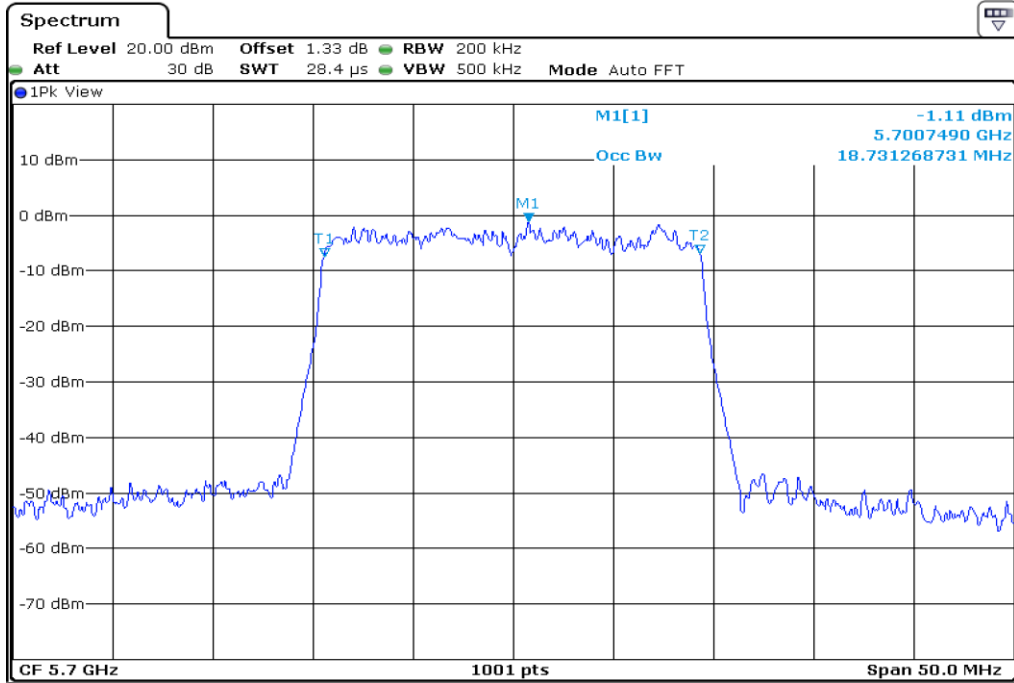

21 **99% Occupied Bandwidth**

22 **99% Occupied Bandwidth**

23 99% Occupied Bandwidth

24 99% Occupied Bandwidth

25 99% Occupied Bandwidth

26 99% Occupied Bandwidth

27	99% Occupied Bandwidth
----	------------------------

28	99% Occupied Bandwidth
----	------------------------

29	99% Occupied Bandwidth
----	------------------------

30	99% Occupied Bandwidth
----	------------------------

Test Band				WLAN_UNII2C_AX			
Antenna				Ant 1			
Test Parameters for Channel Bandwidths							
Test Item	No.	Mode	Channel	Bandwidth	RU Tone	RB index	Verdict
99% Occupied Bandwidth	1	802.11ax HE20	100	20 MHz	26	Low	Pass
	2	802.11ax HE20	100	20 MHz	26	Middle	Pass
	3	802.11ax HE20	100	20 MHz	26	High	Pass
	4	802.11ax HE20	116	20 MHz	26	Low	Pass
	5	802.11ax HE20	116	20 MHz	26	Middle	Pass
	6	802.11ax HE20	116	20 MHz	26	High	Pass
	7	802.11ax HE20	140	20 MHz	26	Low	Pass
	8	802.11ax HE20	140	20 MHz	26	Middle	Pass
	9	802.11ax HE20	140	20 MHz	26	High	Pass
	10	802.11ax HE20	100	20 MHz	52	Low	Pass
	11	802.11ax HE20	100	20 MHz	52	Middle	Pass
	12	802.11ax HE20	100	20 MHz	52	High	Pass
	13	802.11ax HE20	116	20 MHz	52	Low	Pass
	14	802.11ax HE20	116	20 MHz	52	Middle	Pass
	15	802.11ax HE20	116	20 MHz	52	High	Pass
	16	802.11ax HE20	140	20 MHz	52	Low	Pass
	17	802.11ax HE20	140	20 MHz	52	Middle	Pass
	18	802.11ax HE20	140	20 MHz	52	High	Pass
	19	802.11ax HE20	100	20 MHz	106	Low	Pass
	20	802.11ax HE20	100	20 MHz	106	High	Pass
	21	802.11ax HE20	116	20 MHz	106	Low	Pass
	22	802.11ax HE20	116	20 MHz	106	High	Pass
	23	802.11ax HE20	140	20 MHz	106	Low	Pass
	24	802.11ax HE20	140	20 MHz	106	High	Pass
	25	802.11ax HE20	100	20 MHz	242	-	Pass
	26	802.11ax HE20	116	20 MHz	242	-	Pass
	27	802.11ax HE20	140	20 MHz	242	-	Pass
	28	802.11ax HE20	100	20 MHz	SU	-	Pass
	29	802.11ax HE20	116	20 MHz	SU	-	Pass
	30	802.11ax HE20	140	20 MHz	SU	-	Pass