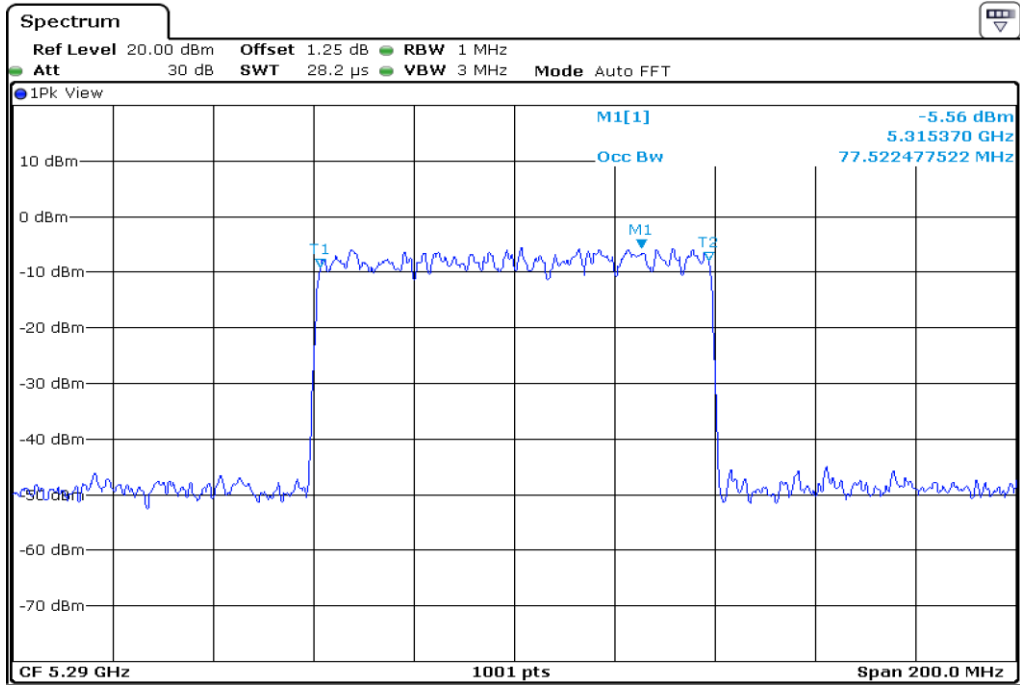

9	99% Occupied Bandwidth
---	------------------------

10 **99% Occupied Bandwidth**

11 **99% Occupied Bandwidth**

12	99% Occupied Bandwidth
----	------------------------

13 99% Occupied Bandwidth

14 99% Occupied Bandwidth

15	99% Occupied Bandwidth
----	------------------------

16	99% Occupied Bandwidth
----	------------------------

Test Band				WLAN_UNII2A_AX			
Antenna				Ant 1			
Test Parameters for Channel Bandwidths							
Test Item	No.	Mode	Channel	Bandwidth	RU Tone	RB index	Verdict
99% Occupied Bandwidth	1	802.11ax HE80	58	80 MHz	26	Low	Pass
	2	802.11ax HE80	58	80 MHz	26	Middle	Pass
	3	802.11ax HE80	58	80 MHz	26	High	Pass
	4	802.11ax HE80	58	80 MHz	52	Low	Pass
	5	802.11ax HE80	58	80 MHz	52	Middle	Pass
	6	802.11ax HE80	58	80 MHz	52	High	Pass
	7	802.11ax HE80	58	80 MHz	106	Low	Pass
	8	802.11ax HE80	58	80 MHz	106	Middle	Pass
	9	802.11ax HE80	58	80 MHz	106	High	Pass
	10	802.11ax HE80	58	80 MHz	242	Low	Pass
	11	802.11ax HE80	58	80 MHz	242	Middle	Pass
	12	802.11ax HE80	58	80 MHz	242	High	Pass
	13	802.11ax HE80	58	80 MHz	484	Low	Pass
	14	802.11ax HE80	58	80 MHz	484	High	Pass
	15	802.11ax HE80	58	80 MHz	996	-	Pass
	16	802.11ax HE80	58	80 MHz	SU	-	Pass