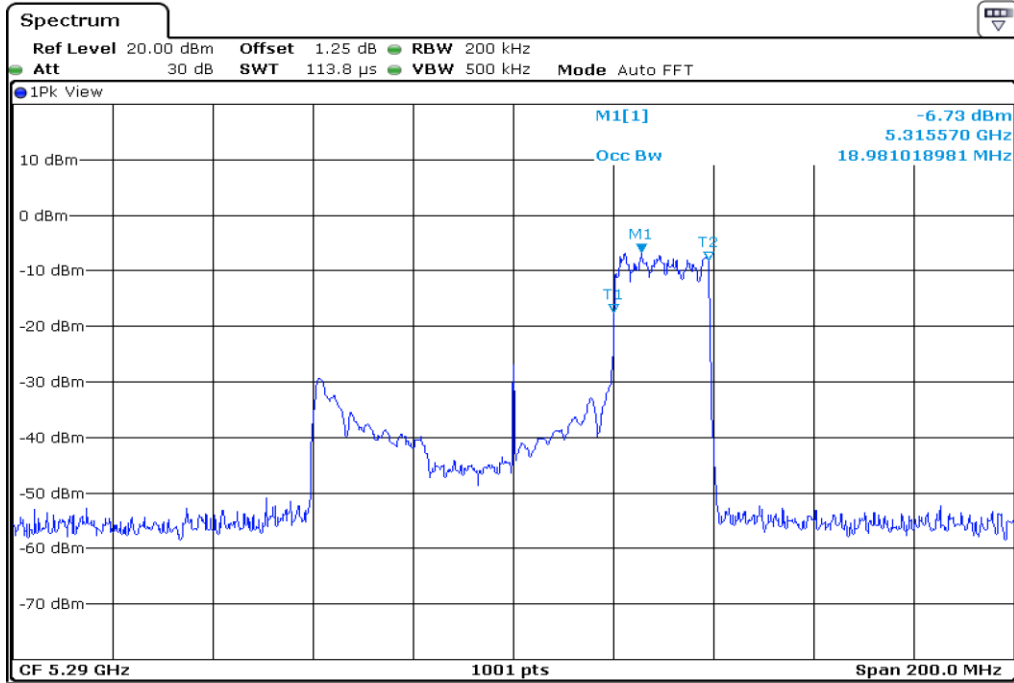

9	99% Occupied Bandwidth
---	------------------------

10 **99% Occupied Bandwidth**

11 **99% Occupied Bandwidth**

12	99% Occupied Bandwidth
----	------------------------

13 99% Occupied Bandwidth

14 99% Occupied Bandwidth

15	99% Occupied Bandwidth
----	------------------------

16	99% Occupied Bandwidth
----	------------------------

Test Band				WLAN_UNII2A_AX			
Antenna				Ant 1			
Test Parameters for Channel Bandwidths							
Test Item	No.	Mode	Channel	Bandwidth	RU Tone	RB index	Verdict
99% Occupied Bandwidth	1	802.11ax HE80	58	80 MHz	26	Low	Pass
	2	802.11ax HE80	58	80 MHz	26	Middle	Pass
	3	802.11ax HE80	58	80 MHz	26	High	Pass
	4	802.11ax HE80	58	80 MHz	52	Low	Pass
	5	802.11ax HE80	58	80 MHz	52	Middle	Pass
	6	802.11ax HE80	58	80 MHz	52	High	Pass
	7	802.11ax HE80	58	80 MHz	106	Low	Pass
	8	802.11ax HE80	58	80 MHz	106	Middle	Pass
	9	802.11ax HE80	58	80 MHz	106	High	Pass
	10	802.11ax HE80	58	80 MHz	242	Low	Pass
	11	802.11ax HE80	58	80 MHz	242	Middle	Pass
	12	802.11ax HE80	58	80 MHz	242	High	Pass
	13	802.11ax HE80	58	80 MHz	484	Low	Pass
	14	802.11ax HE80	58	80 MHz	484	High	Pass
	15	802.11ax HE80	58	80 MHz	996	-	Pass
	16	802.11ax HE80	58	80 MHz	SU	-	Pass