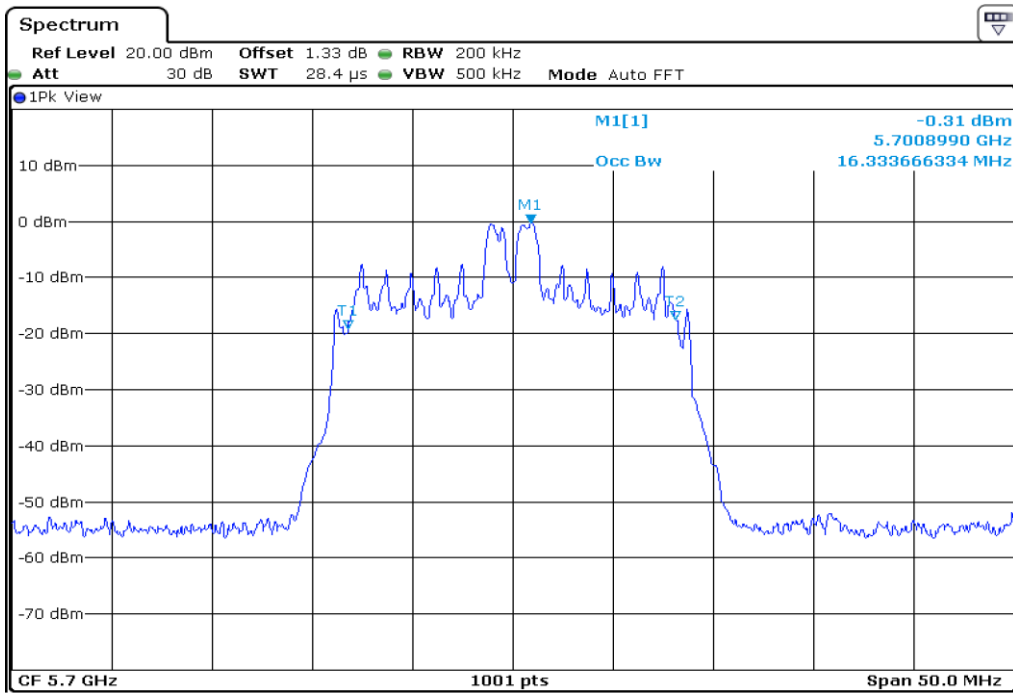

16	99% Occupied Bandwidth
----	------------------------

Test Band				WLAN_UNII2C_AX			
Antenna				Ant 0			
Test Parameters for Channel Bandwidths							
Test Item	No.	Mode	Channel	Bandwidth	RU Tone	RB index	Verdict
99% Occupied Bandwidth	1	802.11ax HE20	100	20 MHz	26	Low	Pass
	2	802.11ax HE20	100	20 MHz	26	Middle	Pass
	3	802.11ax HE20	100	20 MHz	26	High	Pass
	4	802.11ax HE20	116	20 MHz	26	Low	Pass
	5	802.11ax HE20	116	20 MHz	26	Middle	Pass
	6	802.11ax HE20	116	20 MHz	26	High	Pass
	7	802.11ax HE20	140	20 MHz	26	Low	Pass
	8	802.11ax HE20	140	20 MHz	26	Middle	Pass
	9	802.11ax HE20	140	20 MHz	26	High	Pass
	10	802.11ax HE20	100	20 MHz	52	Low	Pass
	11	802.11ax HE20	100	20 MHz	52	Middle	Pass
	12	802.11ax HE20	100	20 MHz	52	High	Pass
	13	802.11ax HE20	116	20 MHz	52	Low	Pass
	14	802.11ax HE20	116	20 MHz	52	Middle	Pass
	15	802.11ax HE20	116	20 MHz	52	High	Pass
	16	802.11ax HE20	140	20 MHz	52	Low	Pass
	17	802.11ax HE20	140	20 MHz	52	Middle	Pass
	18	802.11ax HE20	140	20 MHz	52	High	Pass
	19	802.11ax HE20	100	20 MHz	106	Low	Pass
	20	802.11ax HE20	100	20 MHz	106	High	Pass
	21	802.11ax HE20	116	20 MHz	106	Low	Pass
	22	802.11ax HE20	116	20 MHz	106	High	Pass
	23	802.11ax HE20	140	20 MHz	106	Low	Pass
	24	802.11ax HE20	140	20 MHz	106	High	Pass
	25	802.11ax HE20	100	20 MHz	242	-	Pass
	26	802.11ax HE20	116	20 MHz	242	-	Pass
	27	802.11ax HE20	140	20 MHz	242	-	Pass
	28	802.11ax HE20	100	20 MHz	SU	-	Pass
	29	802.11ax HE20	116	20 MHz	SU	-	Pass
	30	802.11ax HE20	140	20 MHz	SU	-	Pass

1	99% Occupied Bandwidth
---	-------------------------------

2	99% Occupied Bandwidth
---	-------------------------------

3 99% Occupied Bandwidth

4 99% Occupied Bandwidth

5 99% Occupied Bandwidth

6 99% Occupied Bandwidth

7 99% Occupied Bandwidth

8 99% Occupied Bandwidth

9	99% Occupied Bandwidth
---	------------------------

10 99% Occupied Bandwidth

11 99% Occupied Bandwidth

12 99% Occupied Bandwidth

13 99% Occupied Bandwidth