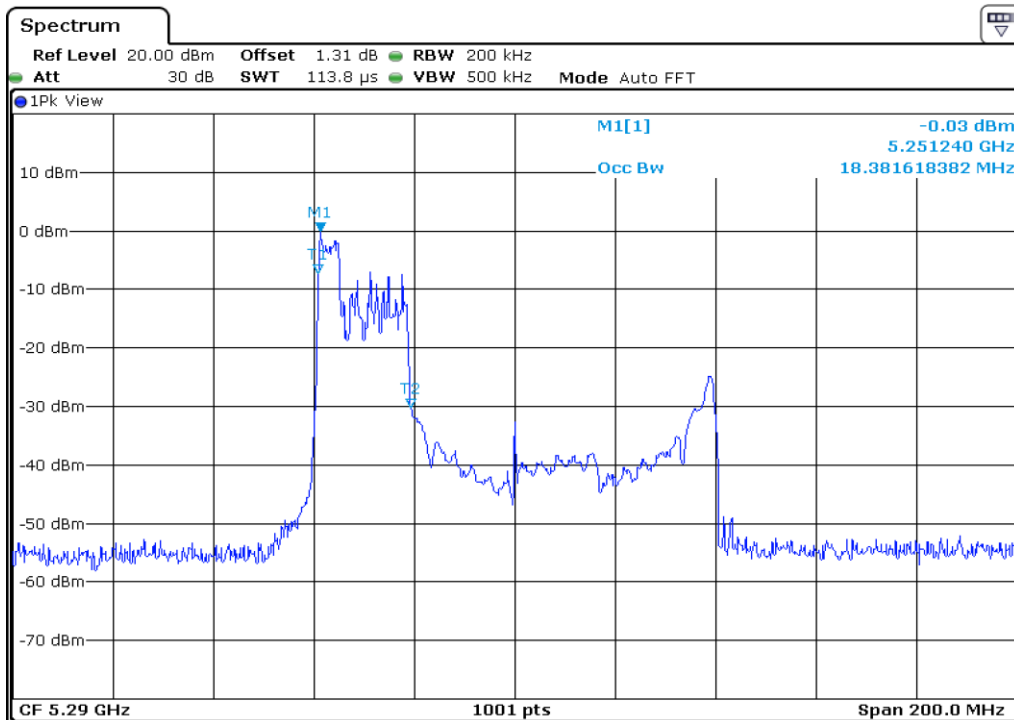

15	99% Occupied Bandwidth
----	------------------------

16	99% Occupied Bandwidth
----	------------------------

Test Band				WLAN_UNII2A_AX			
Antenna				Ant 1			
Test Parameters for Channel Bandwidths							
Test Item	No.	Mode	Channel	Bandwidth	RU Tone	RB index	Verdict
99% Occupied Bandwidth	1	802.11ax HE80	58	80 MHz	26	Low	Pass
	2	802.11ax HE80	58	80 MHz	26	Middle	Pass
	3	802.11ax HE80	58	80 MHz	26	High	Pass
	4	802.11ax HE80	58	80 MHz	52	Low	Pass
	5	802.11ax HE80	58	80 MHz	52	Middle	Pass
	6	802.11ax HE80	58	80 MHz	52	High	Pass
	7	802.11ax HE80	58	80 MHz	106	Low	Pass
	8	802.11ax HE80	58	80 MHz	106	Middle	Pass
	9	802.11ax HE80	58	80 MHz	106	High	Pass
	10	802.11ax HE80	58	80 MHz	242	Low	Pass
	11	802.11ax HE80	58	80 MHz	242	Middle	Pass
	12	802.11ax HE80	58	80 MHz	242	High	Pass
	13	802.11ax HE80	58	80 MHz	484	Low	Pass
	14	802.11ax HE80	58	80 MHz	484	High	Pass
	15	802.11ax HE80	58	80 MHz	996	-	Pass
	16	802.11ax HE80	58	80 MHz	SU	-	Pass

1 99% Occupied Bandwidth

2 99% Occupied Bandwidth

3	99% Occupied Bandwidth
---	------------------------

4	99% Occupied Bandwidth
---	------------------------

5	99% Occupied Bandwidth
---	------------------------