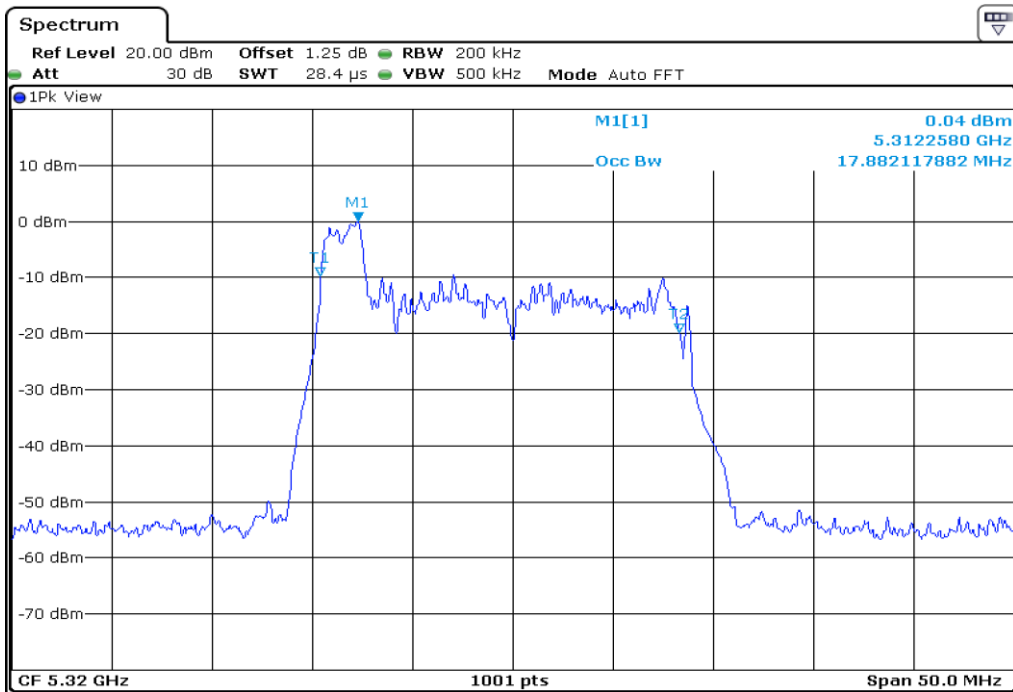

16	99% Occupied Bandwidth
----	------------------------

Test Band				WLAN_UNII2A_AX			
Antenna				Ant 0			
Test Parameters for Channel Bandwidths							
Test Item	No.	Mode	Channel	Bandwidth	RU Tone	RB index	Verdict
99% Occupied Bandwidth	1	802.11ax HE20	52	20 MHz	26	Low	Pass
	2	802.11ax HE20	52	20 MHz	26	Middle	Pass
	3	802.11ax HE20	52	20 MHz	26	High	Pass
	4	802.11ax HE20	60	20 MHz	26	Low	Pass
	5	802.11ax HE20	60	20 MHz	26	Middle	Pass
	6	802.11ax HE20	60	20 MHz	26	High	Pass
	7	802.11ax HE20	64	20 MHz	26	Low	Pass
	8	802.11ax HE20	64	20 MHz	26	Middle	Pass
	9	802.11ax HE20	64	20 MHz	26	High	Pass
	10	802.11ax HE20	52	20 MHz	52	Low	Pass
	11	802.11ax HE20	52	20 MHz	52	Middle	Pass
	12	802.11ax HE20	52	20 MHz	52	High	Pass
	13	802.11ax HE20	60	20 MHz	52	Low	Pass
	14	802.11ax HE20	60	20 MHz	52	Middle	Pass
	15	802.11ax HE20	60	20 MHz	52	High	Pass
	16	802.11ax HE20	64	20 MHz	52	Low	Pass
	17	802.11ax HE20	64	20 MHz	52	Middle	Pass
	18	802.11ax HE20	64	20 MHz	52	High	Pass
	19	802.11ax HE20	52	20 MHz	106	Low	Pass
	20	802.11ax HE20	52	20 MHz	106	High	Pass
	21	802.11ax HE20	60	20 MHz	106	Low	Pass
	22	802.11ax HE20	60	20 MHz	106	High	Pass
	23	802.11ax HE20	64	20 MHz	106	Low	Pass
	24	802.11ax HE20	64	20 MHz	106	High	Pass
	25	802.11ax HE20	52	20 MHz	242	-	Pass
	26	802.11ax HE20	60	20 MHz	242	-	Pass
	27	802.11ax HE20	64	20 MHz	242	-	Pass
	28	802.11ax HE20	52	20 MHz	SU	-	Pass
	29	802.11ax HE20	60	20 MHz	SU	-	Pass
	30	802.11ax HE20	64	20 MHz	SU	-	Pass

1 99% Occupied Bandwidth

2 99% Occupied Bandwidth

3 99% Occupied Bandwidth

4 99% Occupied Bandwidth

5 99% Occupied Bandwidth

6 99% Occupied Bandwidth

7 99% Occupied Bandwidth

8 99% Occupied Bandwidth

9	99% Occupied Bandwidth
---	------------------------

10 99% Occupied Bandwidth

11 99% Occupied Bandwidth

12 99% Occupied Bandwidth

13 99% Occupied Bandwidth

14 99% Occupied Bandwidth

15 99% Occupied Bandwidth