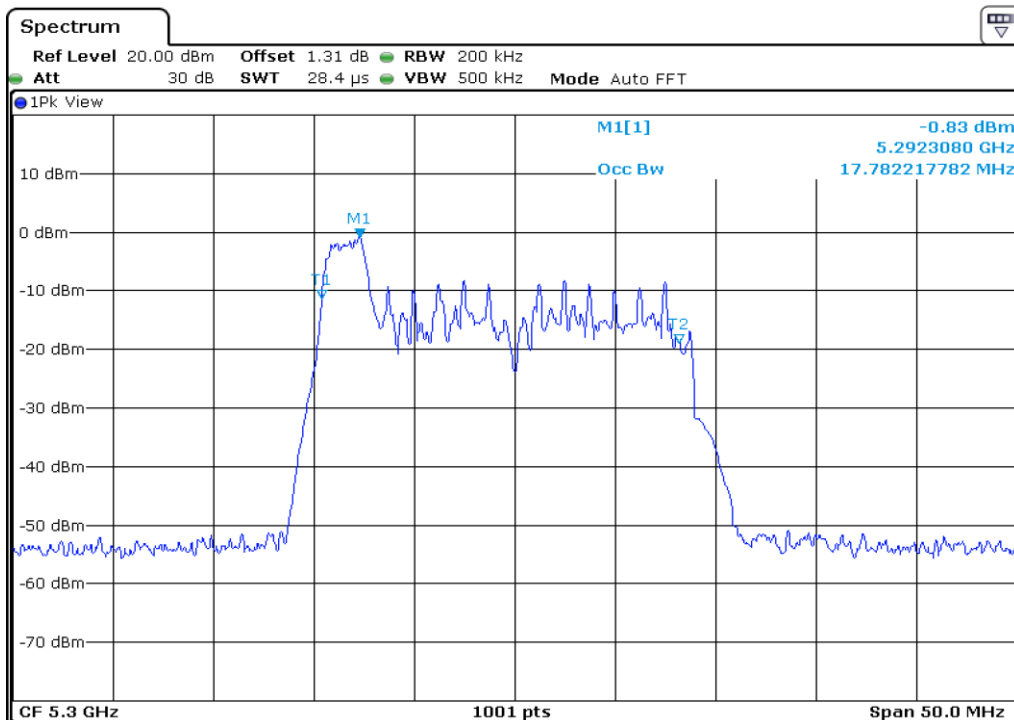

23 99% Occupied Bandwidth

24 99% Occupied Bandwidth

25 **99% Occupied Bandwidth**

26 **99% Occupied Bandwidth**

27	99% Occupied Bandwidth
----	------------------------

28	99% Occupied Bandwidth
-----------	-------------------------------

29	99% Occupied Bandwidth
-----------	-------------------------------

30	99% Occupied Bandwidth
----	------------------------

Test Band				WLAN_UNII2A_AX			
Antenna				Ant 1			
Test Parameters for Channel Bandwidths							
Test Item	No.	Mode	Channel	Bandwidth	RU Tone	RB index	Verdict
99% Occupied Bandwidth	1	802.11ax HE20	52	20 MHz	26	Low	Pass
	2	802.11ax HE20	52	20 MHz	26	Middle	Pass
	3	802.11ax HE20	52	20 MHz	26	High	Pass
	4	802.11ax HE20	60	20 MHz	26	Low	Pass
	5	802.11ax HE20	60	20 MHz	26	Middle	Pass
	6	802.11ax HE20	60	20 MHz	26	High	Pass
	7	802.11ax HE20	64	20 MHz	26	Low	Pass
	8	802.11ax HE20	64	20 MHz	26	Middle	Pass
	9	802.11ax HE20	64	20 MHz	26	High	Pass
	10	802.11ax HE20	52	20 MHz	52	Low	Pass
	11	802.11ax HE20	52	20 MHz	52	Middle	Pass
	12	802.11ax HE20	52	20 MHz	52	High	Pass
	13	802.11ax HE20	60	20 MHz	52	Low	Pass
	14	802.11ax HE20	60	20 MHz	52	Middle	Pass
	15	802.11ax HE20	60	20 MHz	52	High	Pass
	16	802.11ax HE20	64	20 MHz	52	Low	Pass
	17	802.11ax HE20	64	20 MHz	52	Middle	Pass
	18	802.11ax HE20	64	20 MHz	52	High	Pass
	19	802.11ax HE20	52	20 MHz	106	Low	Pass
	20	802.11ax HE20	52	20 MHz	106	High	Pass
	21	802.11ax HE20	60	20 MHz	106	Low	Pass
	22	802.11ax HE20	60	20 MHz	106	High	Pass
	23	802.11ax HE20	64	20 MHz	106	Low	Pass
	24	802.11ax HE20	64	20 MHz	106	High	Pass
	25	802.11ax HE20	52	20 MHz	242	-	Pass
	26	802.11ax HE20	60	20 MHz	242	-	Pass
	27	802.11ax HE20	64	20 MHz	242	-	Pass
	28	802.11ax HE20	52	20 MHz	SU	-	Pass
	29	802.11ax HE20	60	20 MHz	SU	-	Pass
	30	802.11ax HE20	64	20 MHz	SU	-	Pass

1	99% Occupied Bandwidth
---	-------------------------------

2	99% Occupied Bandwidth
---	-------------------------------

3	99% Occupied Bandwidth
---	------------------------

4	99% Occupied Bandwidth
---	------------------------