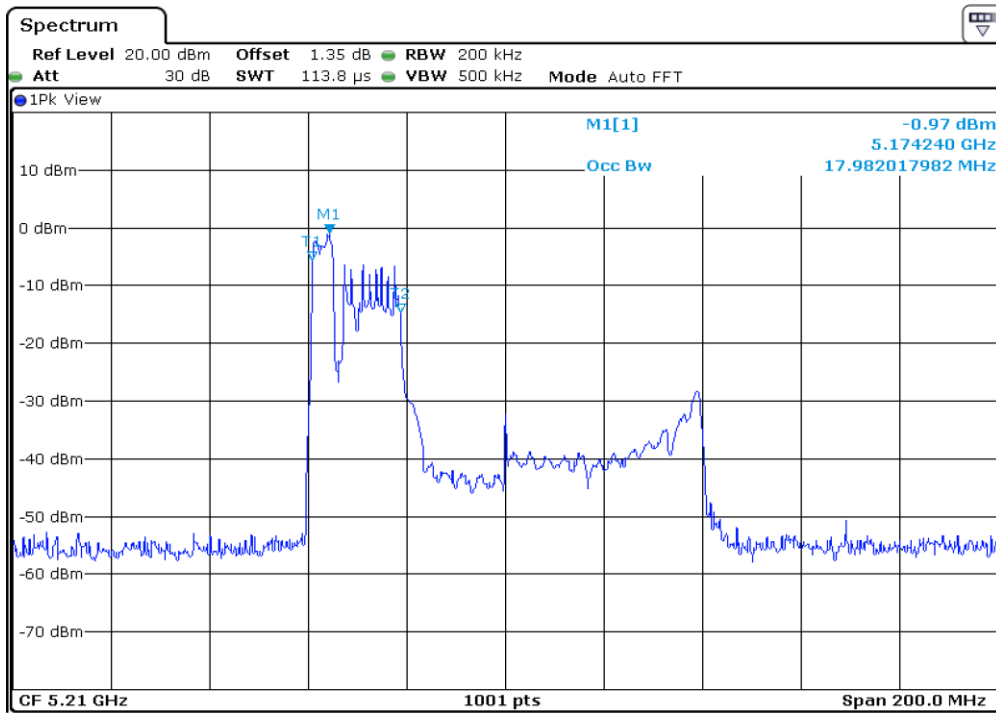

16	99% Occupied Bandwidth
----	------------------------

Test Band				WLAN_UNII1_AX			
Antenna				Ant 1			
Test Parameters for Channel Bandwidths							
Test Item	No.	Mode	Channel	Bandwidth	RU Tone	RB index	Verdict
99% Occupied Bandwidth	1	802.11ax HE80	42	80 MHz	26	Low	Pass
	2	802.11ax HE80	42	80 MHz	26	Middle	Pass
	3	802.11ax HE80	42	80 MHz	26	High	Pass
	4	802.11ax HE80	42	80 MHz	52	Low	Pass
	5	802.11ax HE80	42	80 MHz	52	Middle	Pass
	6	802.11ax HE80	42	80 MHz	52	High	Pass
	7	802.11ax HE80	42	80 MHz	106	Low	Pass
	8	802.11ax HE80	42	80 MHz	106	Middle	Pass
	9	802.11ax HE80	42	80 MHz	106	High	Pass
	10	802.11ax HE80	42	80 MHz	242	Low	Pass
	11	802.11ax HE80	42	80 MHz	242	Middle	Pass
	12	802.11ax HE80	42	80 MHz	242	High	Pass
	13	802.11ax HE80	42	80 MHz	484	Low	Pass
	14	802.11ax HE80	42	80 MHz	484	High	Pass
	15	802.11ax HE80	42	80 MHz	996	-	Pass
	16	802.11ax HE80	42	80 MHz	SU	-	Pass

1	99% Occupied Bandwidth
---	------------------------

2	99% Occupied Bandwidth
---	------------------------

3	99% Occupied Bandwidth
---	------------------------

4 **99% Occupied Bandwidth**

5 **99% Occupied Bandwidth**