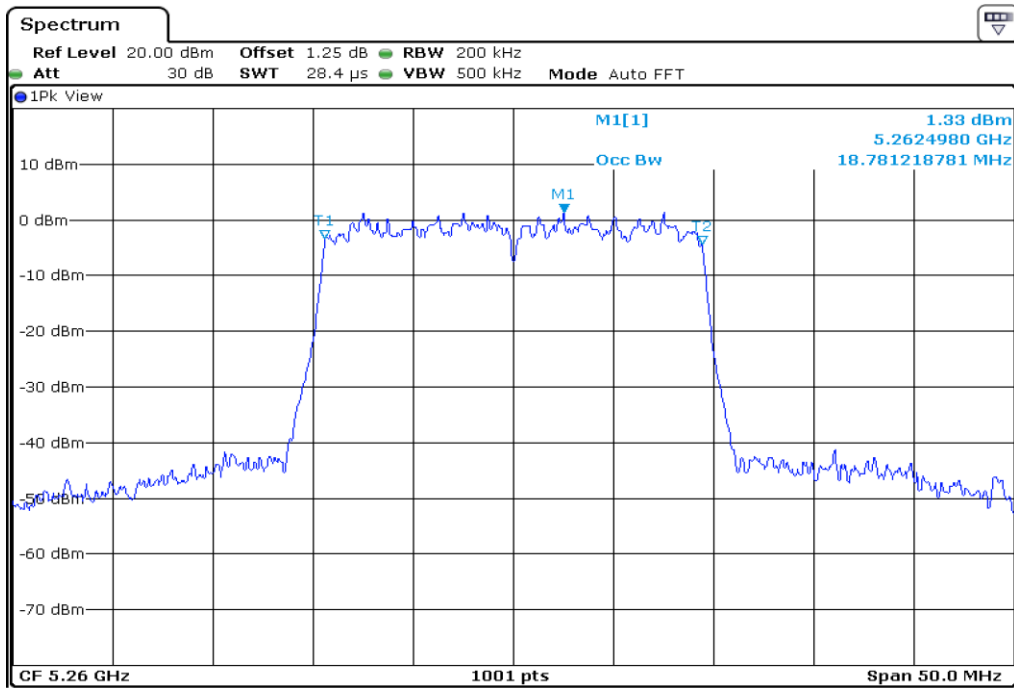

16 99% Occupied Bandwidth

17 99% Occupied Bandwidth

18	99% Occupied Bandwidth
----	------------------------

19 99% Occupied Bandwidth

20 99% Occupied Bandwidth

21 99% Occupied Bandwidth

22 99% Occupied Bandwidth

23 99% Occupied Bandwidth

24 99% Occupied Bandwidth

25 **99% Occupied Bandwidth**

26 **99% Occupied Bandwidth**

27	99% Occupied Bandwidth
----	------------------------

28	99% Occupied Bandwidth
-----------	-------------------------------

29	99% Occupied Bandwidth
-----------	-------------------------------

30	99% Occupied Bandwidth
----	------------------------

Test Band				WLAN_UNII2A_AX			
Antenna				Ant 1			
Test Parameters for Channel Bandwidths							
Test Item	No.	Mode	Channel	Bandwidth	RU Tone	RB index	Verdict
99% Occupied Bandwidth	1	802.11ax HE20	52	20 MHz	26	Low	Pass
	2	802.11ax HE20	52	20 MHz	26	Middle	Pass
	3	802.11ax HE20	52	20 MHz	26	High	Pass
	4	802.11ax HE20	60	20 MHz	26	Low	Pass
	5	802.11ax HE20	60	20 MHz	26	Middle	Pass
	6	802.11ax HE20	60	20 MHz	26	High	Pass
	7	802.11ax HE20	64	20 MHz	26	Low	Pass
	8	802.11ax HE20	64	20 MHz	26	Middle	Pass
	9	802.11ax HE20	64	20 MHz	26	High	Pass
	10	802.11ax HE20	52	20 MHz	52	Low	Pass
	11	802.11ax HE20	52	20 MHz	52	Middle	Pass
	12	802.11ax HE20	52	20 MHz	52	High	Pass
	13	802.11ax HE20	60	20 MHz	52	Low	Pass
	14	802.11ax HE20	60	20 MHz	52	Middle	Pass
	15	802.11ax HE20	60	20 MHz	52	High	Pass
	16	802.11ax HE20	64	20 MHz	52	Low	Pass
	17	802.11ax HE20	64	20 MHz	52	Middle	Pass
	18	802.11ax HE20	64	20 MHz	52	High	Pass
	19	802.11ax HE20	52	20 MHz	106	Low	Pass
	20	802.11ax HE20	52	20 MHz	106	High	Pass
	21	802.11ax HE20	60	20 MHz	106	Low	Pass
	22	802.11ax HE20	60	20 MHz	106	High	Pass
	23	802.11ax HE20	64	20 MHz	106	Low	Pass
	24	802.11ax HE20	64	20 MHz	106	High	Pass
	25	802.11ax HE20	52	20 MHz	242	-	Pass
	26	802.11ax HE20	60	20 MHz	242	-	Pass
	27	802.11ax HE20	64	20 MHz	242	-	Pass
	28	802.11ax HE20	52	20 MHz	SU	-	Pass
	29	802.11ax HE20	60	20 MHz	SU	-	Pass
	30	802.11ax HE20	64	20 MHz	SU	-	Pass