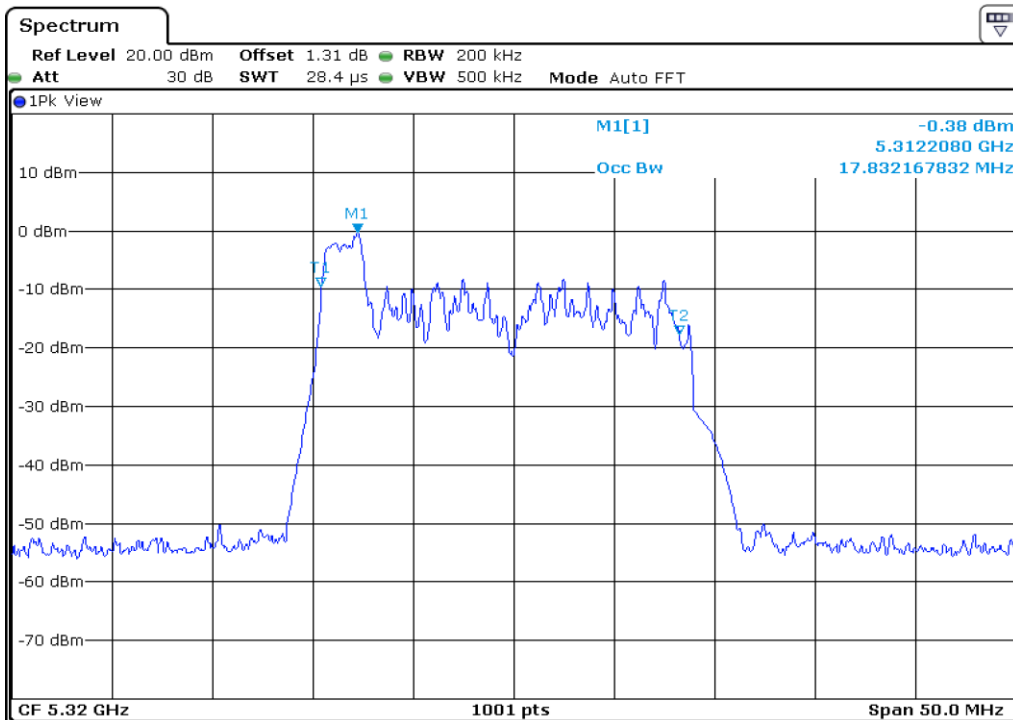

29	99% Occupied Bandwidth
-----------	-------------------------------

30	99% Occupied Bandwidth
----	------------------------

Test Band				WLAN_UNII2A_AX			
Antenna				Ant 1			
Test Parameters for Channel Bandwidths							
Test Item	No.	Mode	Channel	Bandwidth	RU Tone	RB index	Verdict
99% Occupied Bandwidth	1	802.11ax HE20	52	20 MHz	26	Low	Pass
	2	802.11ax HE20	52	20 MHz	26	Middle	Pass
	3	802.11ax HE20	52	20 MHz	26	High	Pass
	4	802.11ax HE20	60	20 MHz	26	Low	Pass
	5	802.11ax HE20	60	20 MHz	26	Middle	Pass
	6	802.11ax HE20	60	20 MHz	26	High	Pass
	7	802.11ax HE20	64	20 MHz	26	Low	Pass
	8	802.11ax HE20	64	20 MHz	26	Middle	Pass
	9	802.11ax HE20	64	20 MHz	26	High	Pass
	10	802.11ax HE20	52	20 MHz	52	Low	Pass
	11	802.11ax HE20	52	20 MHz	52	Middle	Pass
	12	802.11ax HE20	52	20 MHz	52	High	Pass
	13	802.11ax HE20	60	20 MHz	52	Low	Pass
	14	802.11ax HE20	60	20 MHz	52	Middle	Pass
	15	802.11ax HE20	60	20 MHz	52	High	Pass
	16	802.11ax HE20	64	20 MHz	52	Low	Pass
	17	802.11ax HE20	64	20 MHz	52	Middle	Pass
	18	802.11ax HE20	64	20 MHz	52	High	Pass
	19	802.11ax HE20	52	20 MHz	106	Low	Pass
	20	802.11ax HE20	52	20 MHz	106	High	Pass
	21	802.11ax HE20	60	20 MHz	106	Low	Pass
	22	802.11ax HE20	60	20 MHz	106	High	Pass
	23	802.11ax HE20	64	20 MHz	106	Low	Pass
	24	802.11ax HE20	64	20 MHz	106	High	Pass
	25	802.11ax HE20	52	20 MHz	242	-	Pass
	26	802.11ax HE20	60	20 MHz	242	-	Pass
	27	802.11ax HE20	64	20 MHz	242	-	Pass
	28	802.11ax HE20	52	20 MHz	SU	-	Pass
	29	802.11ax HE20	60	20 MHz	SU	-	Pass
	30	802.11ax HE20	64	20 MHz	SU	-	Pass

1	99% Occupied Bandwidth
---	-------------------------------

2	99% Occupied Bandwidth
---	-------------------------------

3	99% Occupied Bandwidth
---	------------------------

4	99% Occupied Bandwidth
---	------------------------

5 99% Occupied Bandwidth

6 99% Occupied Bandwidth

7	99% Occupied Bandwidth
---	------------------------

8	99% Occupied Bandwidth
---	------------------------

9	99% Occupied Bandwidth
---	------------------------