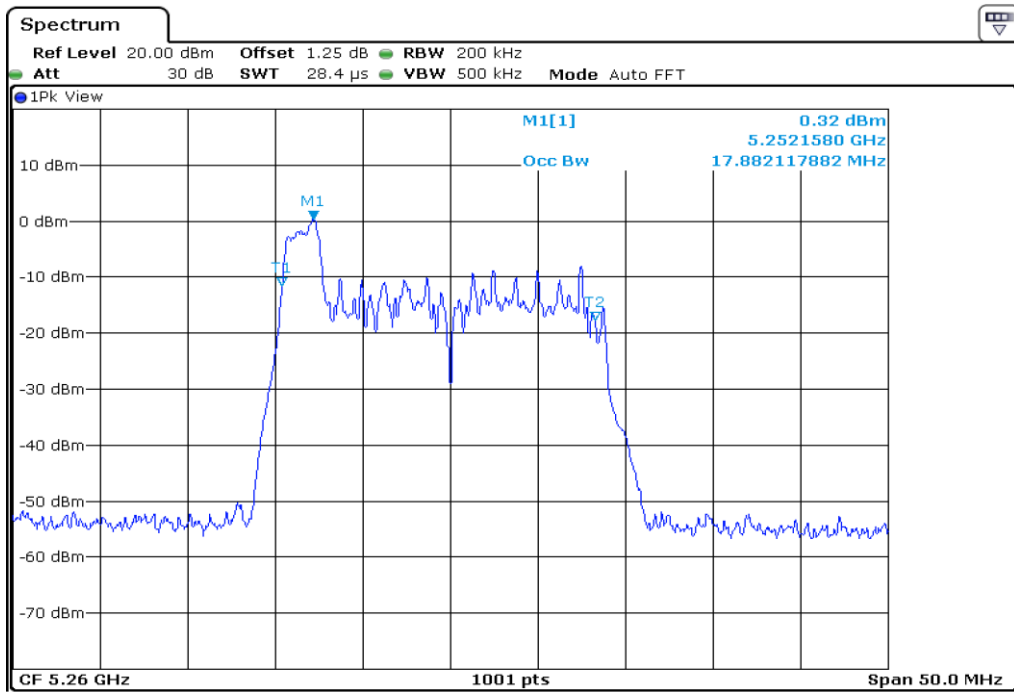

11	99% Occupied Bandwidth
----	------------------------

12	99% Occupied Bandwidth
----	------------------------

13 99% Occupied Bandwidth

14 99% Occupied Bandwidth

15	99% Occupied Bandwidth
----	------------------------

16	99% Occupied Bandwidth
----	------------------------

Test Band				WLAN_UNII2A_AX			
Antenna				Ant 0			
Test Parameters for Channel Bandwidths							
Test Item	No.	Mode	Channel	Bandwidth	RU Tone	RB index	Verdict
99% Occupied Bandwidth	1	802.11ax HE20	52	20 MHz	26	Low	Pass
	2	802.11ax HE20	52	20 MHz	26	Middle	Pass
	3	802.11ax HE20	52	20 MHz	26	High	Pass
	4	802.11ax HE20	60	20 MHz	26	Low	Pass
	5	802.11ax HE20	60	20 MHz	26	Middle	Pass
	6	802.11ax HE20	60	20 MHz	26	High	Pass
	7	802.11ax HE20	64	20 MHz	26	Low	Pass
	8	802.11ax HE20	64	20 MHz	26	Middle	Pass
	9	802.11ax HE20	64	20 MHz	26	High	Pass
	10	802.11ax HE20	52	20 MHz	52	Low	Pass
	11	802.11ax HE20	52	20 MHz	52	Middle	Pass
	12	802.11ax HE20	52	20 MHz	52	High	Pass
	13	802.11ax HE20	60	20 MHz	52	Low	Pass
	14	802.11ax HE20	60	20 MHz	52	Middle	Pass
	15	802.11ax HE20	60	20 MHz	52	High	Pass
	16	802.11ax HE20	64	20 MHz	52	Low	Pass
	17	802.11ax HE20	64	20 MHz	52	Middle	Pass
	18	802.11ax HE20	64	20 MHz	52	High	Pass
	19	802.11ax HE20	52	20 MHz	106	Low	Pass
	20	802.11ax HE20	52	20 MHz	106	High	Pass
	21	802.11ax HE20	60	20 MHz	106	Low	Pass
	22	802.11ax HE20	60	20 MHz	106	High	Pass
	23	802.11ax HE20	64	20 MHz	106	Low	Pass
	24	802.11ax HE20	64	20 MHz	106	High	Pass
	25	802.11ax HE20	52	20 MHz	242	-	Pass
	26	802.11ax HE20	60	20 MHz	242	-	Pass
	27	802.11ax HE20	64	20 MHz	242	-	Pass
	28	802.11ax HE20	52	20 MHz	SU	-	Pass
	29	802.11ax HE20	60	20 MHz	SU	-	Pass
	30	802.11ax HE20	64	20 MHz	SU	-	Pass