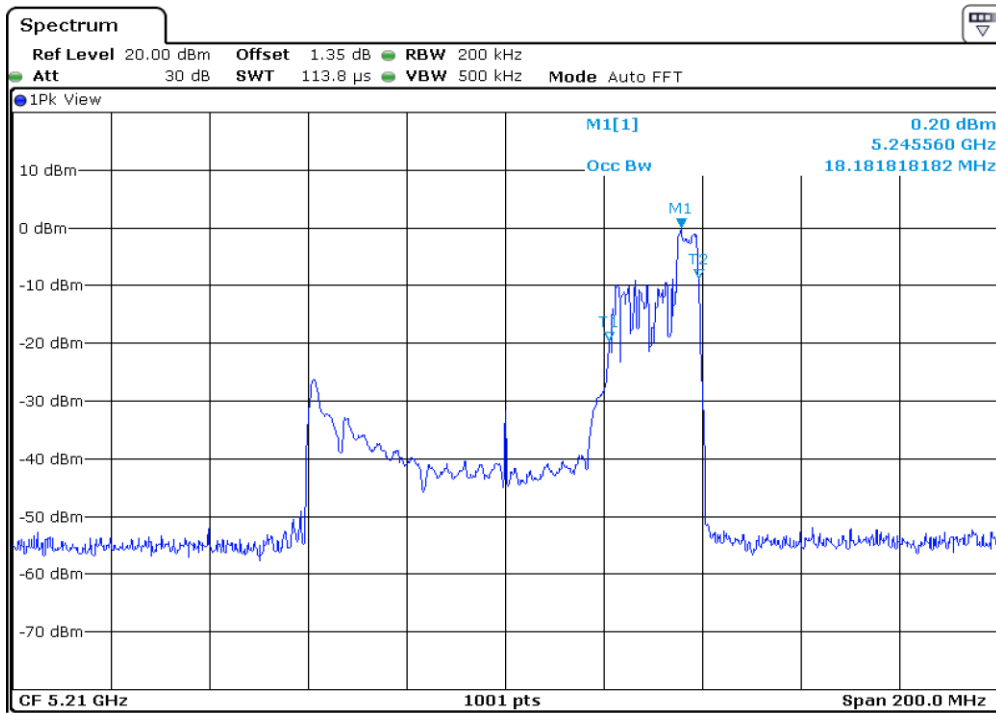

16	99% Occupied Bandwidth
----	------------------------

Test Band				WLAN_UNII1_AX			
Antenna				Ant 1			
Test Parameters for Channel Bandwidths							
Test Item	No.	Mode	Channel	Bandwidth	RU Tone	RB index	Verdict
99% Occupied Bandwidth	1	802.11ax HE80	42	80 MHz	26	Low	Pass
	2	802.11ax HE80	42	80 MHz	26	Middle	Pass
	3	802.11ax HE80	42	80 MHz	26	High	Pass
	4	802.11ax HE80	42	80 MHz	52	Low	Pass
	5	802.11ax HE80	42	80 MHz	52	Middle	Pass
	6	802.11ax HE80	42	80 MHz	52	High	Pass
	7	802.11ax HE80	42	80 MHz	106	Low	Pass
	8	802.11ax HE80	42	80 MHz	106	Middle	Pass
	9	802.11ax HE80	42	80 MHz	106	High	Pass
	10	802.11ax HE80	42	80 MHz	242	Low	Pass
	11	802.11ax HE80	42	80 MHz	242	Middle	Pass
	12	802.11ax HE80	42	80 MHz	242	High	Pass
	13	802.11ax HE80	42	80 MHz	484	Low	Pass
	14	802.11ax HE80	42	80 MHz	484	High	Pass
	15	802.11ax HE80	42	80 MHz	996	-	Pass
	16	802.11ax HE80	42	80 MHz	SU	-	Pass

1	99% Occupied Bandwidth
---	------------------------

2	99% Occupied Bandwidth
---	------------------------

3	99% Occupied Bandwidth
---	------------------------

4 **99% Occupied Bandwidth**

5 **99% Occupied Bandwidth**

6	99% Occupied Bandwidth
---	------------------------

7 99% Occupied Bandwidth

8 99% Occupied Bandwidth

9	99% Occupied Bandwidth
---	------------------------

10	99% Occupied Bandwidth
----	------------------------