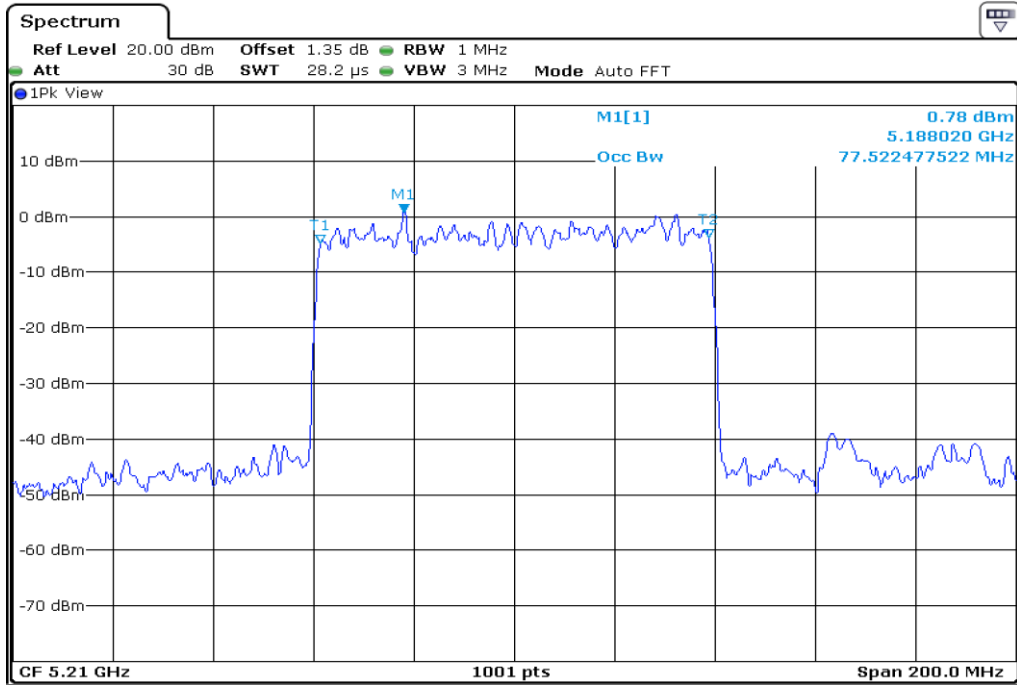

10 99% Occupied Bandwidth

11 99% Occupied Bandwidth

12	99% Occupied Bandwidth
----	------------------------

13 99% Occupied Bandwidth

14 99% Occupied Bandwidth

15	99% Occupied Bandwidth
----	------------------------

16	99% Occupied Bandwidth
----	------------------------

Test Band				WLAN_UNII1_AX			
Antenna				Ant 1			
Test Parameters for Channel Bandwidths							
Test Item	No.	Mode	Channel	Bandwidth	RU Tone	RB index	Verdict
99% Occupied Bandwidth	1	802.11ax HE80	42	80 MHz	26	Low	Pass
	2	802.11ax HE80	42	80 MHz	26	Middle	Pass
	3	802.11ax HE80	42	80 MHz	26	High	Pass
	4	802.11ax HE80	42	80 MHz	52	Low	Pass
	5	802.11ax HE80	42	80 MHz	52	Middle	Pass
	6	802.11ax HE80	42	80 MHz	52	High	Pass
	7	802.11ax HE80	42	80 MHz	106	Low	Pass
	8	802.11ax HE80	42	80 MHz	106	Middle	Pass
	9	802.11ax HE80	42	80 MHz	106	High	Pass
	10	802.11ax HE80	42	80 MHz	242	Low	Pass
	11	802.11ax HE80	42	80 MHz	242	Middle	Pass
	12	802.11ax HE80	42	80 MHz	242	High	Pass
	13	802.11ax HE80	42	80 MHz	484	Low	Pass
	14	802.11ax HE80	42	80 MHz	484	High	Pass
	15	802.11ax HE80	42	80 MHz	996	-	Pass
	16	802.11ax HE80	42	80 MHz	SU	-	Pass