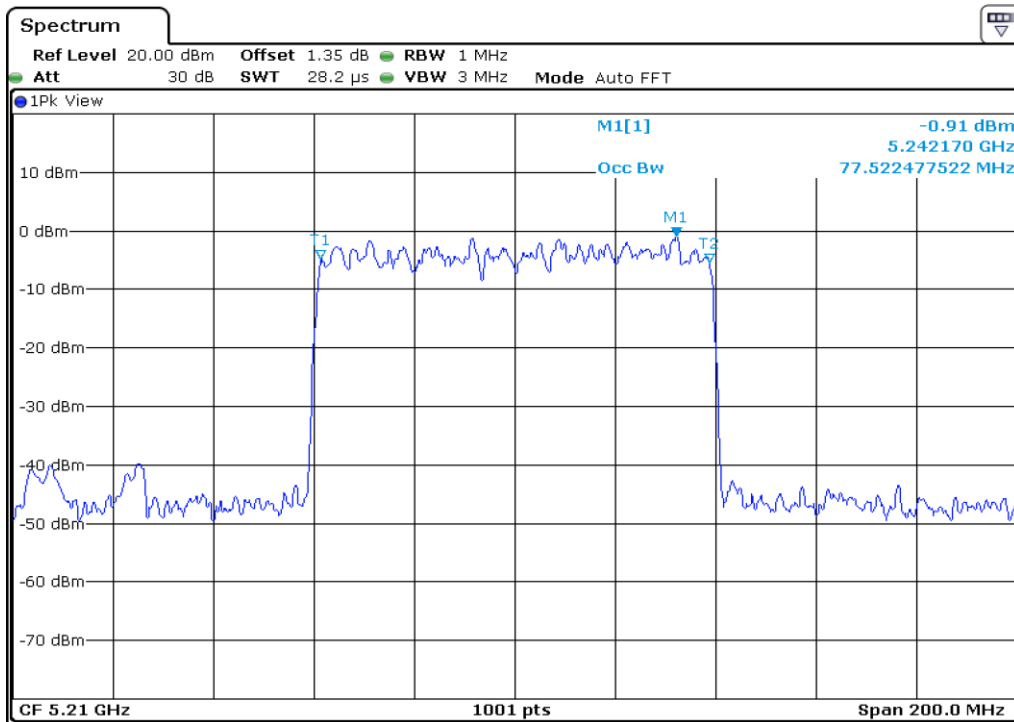

11	99% Occupied Bandwidth
----	------------------------

12	99% Occupied Bandwidth
----	------------------------

13 99% Occupied Bandwidth

14 99% Occupied Bandwidth

15	99% Occupied Bandwidth
----	------------------------

16	99% Occupied Bandwidth
----	------------------------

Test Band				WLAN_UNII2A_AX			
Antenna				Ant 0			
Test Parameters for Channel Bandwidths							
Test Item	No.	Mode	Channel	Bandwidth	RU Tone	RB index	Verdict
99% Occupied Bandwidth	1	802.11ax HE20	52	20 MHz	26	Low	Pass
	2	802.11ax HE20	52	20 MHz	26	Middle	Pass
	3	802.11ax HE20	52	20 MHz	26	High	Pass
	4	802.11ax HE20	60	20 MHz	26	Low	Pass
	5	802.11ax HE20	60	20 MHz	26	Middle	Pass
	6	802.11ax HE20	60	20 MHz	26	High	Pass
	7	802.11ax HE20	64	20 MHz	26	Low	Pass
	8	802.11ax HE20	64	20 MHz	26	Middle	Pass
	9	802.11ax HE20	64	20 MHz	26	High	Pass
	10	802.11ax HE20	52	20 MHz	52	Low	Pass
	11	802.11ax HE20	52	20 MHz	52	Middle	Pass
	12	802.11ax HE20	52	20 MHz	52	High	Pass
	13	802.11ax HE20	60	20 MHz	52	Low	Pass
	14	802.11ax HE20	60	20 MHz	52	Middle	Pass
	15	802.11ax HE20	60	20 MHz	52	High	Pass
	16	802.11ax HE20	64	20 MHz	52	Low	Pass
	17	802.11ax HE20	64	20 MHz	52	Middle	Pass
	18	802.11ax HE20	64	20 MHz	52	High	Pass
	19	802.11ax HE20	52	20 MHz	106	Low	Pass
	20	802.11ax HE20	52	20 MHz	106	High	Pass
	21	802.11ax HE20	60	20 MHz	106	Low	Pass
	22	802.11ax HE20	60	20 MHz	106	High	Pass
	23	802.11ax HE20	64	20 MHz	106	Low	Pass
	24	802.11ax HE20	64	20 MHz	106	High	Pass
	25	802.11ax HE20	52	20 MHz	242	-	Pass
	26	802.11ax HE20	60	20 MHz	242	-	Pass
	27	802.11ax HE20	64	20 MHz	242	-	Pass
	28	802.11ax HE20	52	20 MHz	SU	-	Pass
	29	802.11ax HE20	60	20 MHz	SU	-	Pass
	30	802.11ax HE20	64	20 MHz	SU	-	Pass