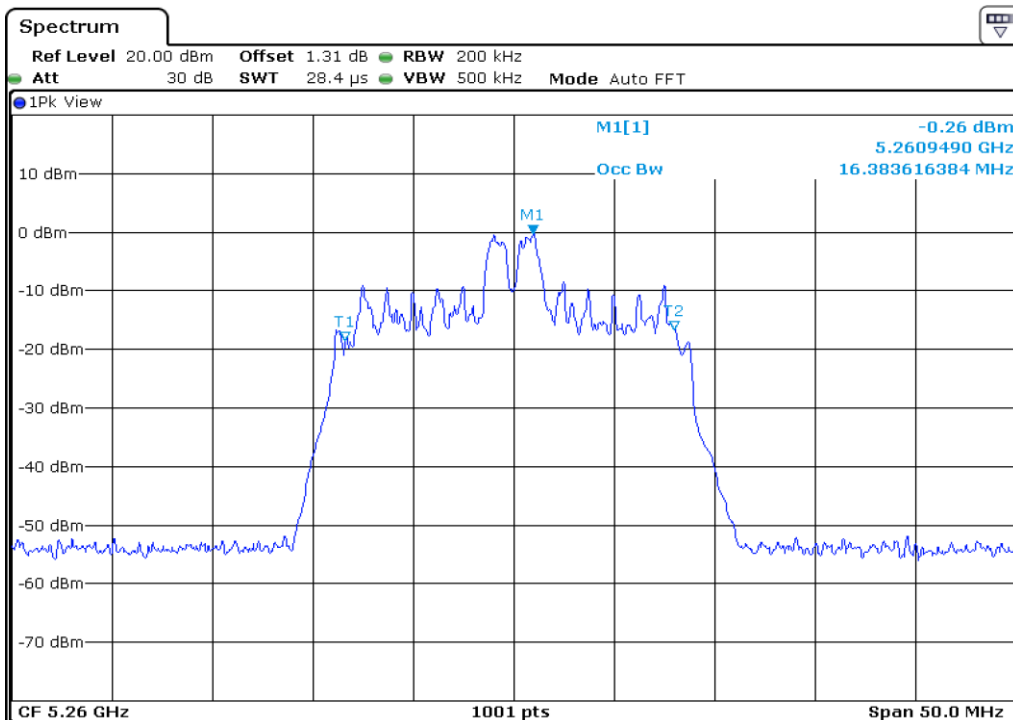

23 99% Occupied Bandwidth

24 99% Occupied Bandwidth

25 **99% Occupied Bandwidth**

26 **99% Occupied Bandwidth**

27	99% Occupied Bandwidth
----	------------------------

28	99% Occupied Bandwidth
-----------	-------------------------------

29	99% Occupied Bandwidth
-----------	-------------------------------

30	99% Occupied Bandwidth
----	------------------------

Test Band				WLAN_UNII2A_AX			
Antenna				Ant 1			
Test Parameters for Channel Bandwidths							
Test Item	No.	Mode	Channel	Bandwidth	RU Tone	RB index	Verdict
99% Occupied Bandwidth	1	802.11ax HE20	52	20 MHz	26	Low	Pass
	2	802.11ax HE20	52	20 MHz	26	Middle	Pass
	3	802.11ax HE20	52	20 MHz	26	High	Pass
	4	802.11ax HE20	60	20 MHz	26	Low	Pass
	5	802.11ax HE20	60	20 MHz	26	Middle	Pass
	6	802.11ax HE20	60	20 MHz	26	High	Pass
	7	802.11ax HE20	64	20 MHz	26	Low	Pass
	8	802.11ax HE20	64	20 MHz	26	Middle	Pass
	9	802.11ax HE20	64	20 MHz	26	High	Pass
	10	802.11ax HE20	52	20 MHz	52	Low	Pass
	11	802.11ax HE20	52	20 MHz	52	Middle	Pass
	12	802.11ax HE20	52	20 MHz	52	High	Pass
	13	802.11ax HE20	60	20 MHz	52	Low	Pass
	14	802.11ax HE20	60	20 MHz	52	Middle	Pass
	15	802.11ax HE20	60	20 MHz	52	High	Pass
	16	802.11ax HE20	64	20 MHz	52	Low	Pass
	17	802.11ax HE20	64	20 MHz	52	Middle	Pass
	18	802.11ax HE20	64	20 MHz	52	High	Pass
	19	802.11ax HE20	52	20 MHz	106	Low	Pass
	20	802.11ax HE20	52	20 MHz	106	High	Pass
	21	802.11ax HE20	60	20 MHz	106	Low	Pass
	22	802.11ax HE20	60	20 MHz	106	High	Pass
	23	802.11ax HE20	64	20 MHz	106	Low	Pass
	24	802.11ax HE20	64	20 MHz	106	High	Pass
	25	802.11ax HE20	52	20 MHz	242	-	Pass
	26	802.11ax HE20	60	20 MHz	242	-	Pass
	27	802.11ax HE20	64	20 MHz	242	-	Pass
	28	802.11ax HE20	52	20 MHz	SU	-	Pass
	29	802.11ax HE20	60	20 MHz	SU	-	Pass
	30	802.11ax HE20	64	20 MHz	SU	-	Pass

1	99% Occupied Bandwidth
---	-------------------------------

2	99% Occupied Bandwidth
---	-------------------------------

3	99% Occupied Bandwidth
---	------------------------

4	99% Occupied Bandwidth
---	------------------------