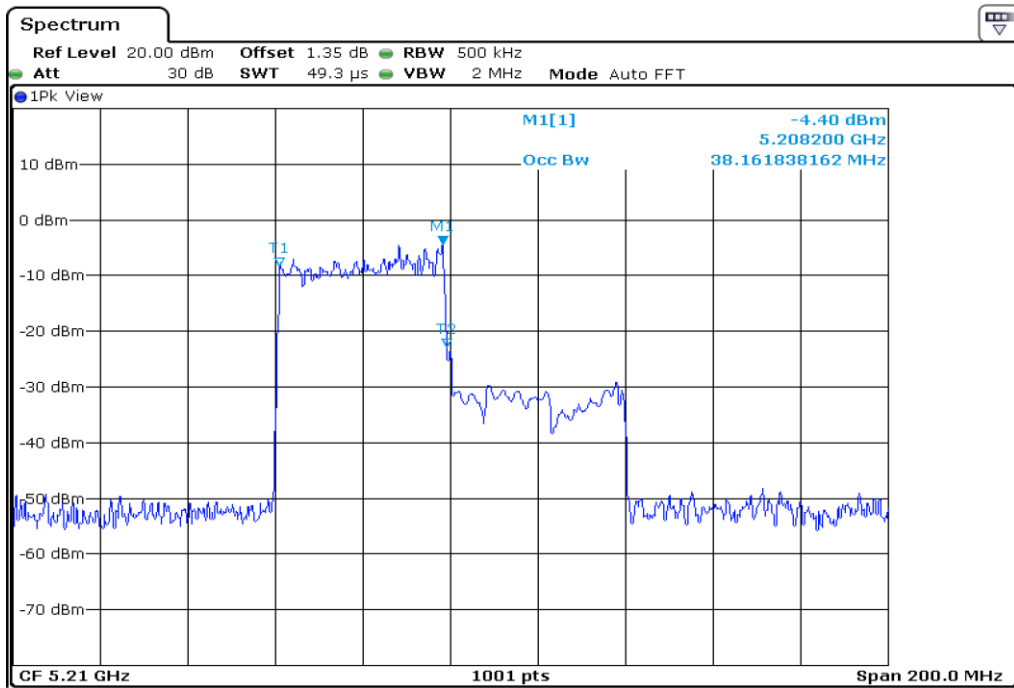

10 99% Occupied Bandwidth

11 99% Occupied Bandwidth

12	99% Occupied Bandwidth
----	------------------------

13 99% Occupied Bandwidth

14 99% Occupied Bandwidth

15	99% Occupied Bandwidth
----	------------------------

16	99% Occupied Bandwidth
----	------------------------

Test Band				WLAN_UNII1_AX			
Antenna				Ant 1			
Test Parameters for Channel Bandwidths							
Test Item	No.	Mode	Channel	Bandwidth	RU Tone	RB index	Verdict
99% Occupied Bandwidth	1	802.11ax HE80	42	80 MHz	26	Low	Pass
	2	802.11ax HE80	42	80 MHz	26	Middle	Pass
	3	802.11ax HE80	42	80 MHz	26	High	Pass
	4	802.11ax HE80	42	80 MHz	52	Low	Pass
	5	802.11ax HE80	42	80 MHz	52	Middle	Pass
	6	802.11ax HE80	42	80 MHz	52	High	Pass
	7	802.11ax HE80	42	80 MHz	106	Low	Pass
	8	802.11ax HE80	42	80 MHz	106	Middle	Pass
	9	802.11ax HE80	42	80 MHz	106	High	Pass
	10	802.11ax HE80	42	80 MHz	242	Low	Pass
	11	802.11ax HE80	42	80 MHz	242	Middle	Pass
	12	802.11ax HE80	42	80 MHz	242	High	Pass
	13	802.11ax HE80	42	80 MHz	484	Low	Pass
	14	802.11ax HE80	42	80 MHz	484	High	Pass
	15	802.11ax HE80	42	80 MHz	996	-	Pass
	16	802.11ax HE80	42	80 MHz	SU	-	Pass