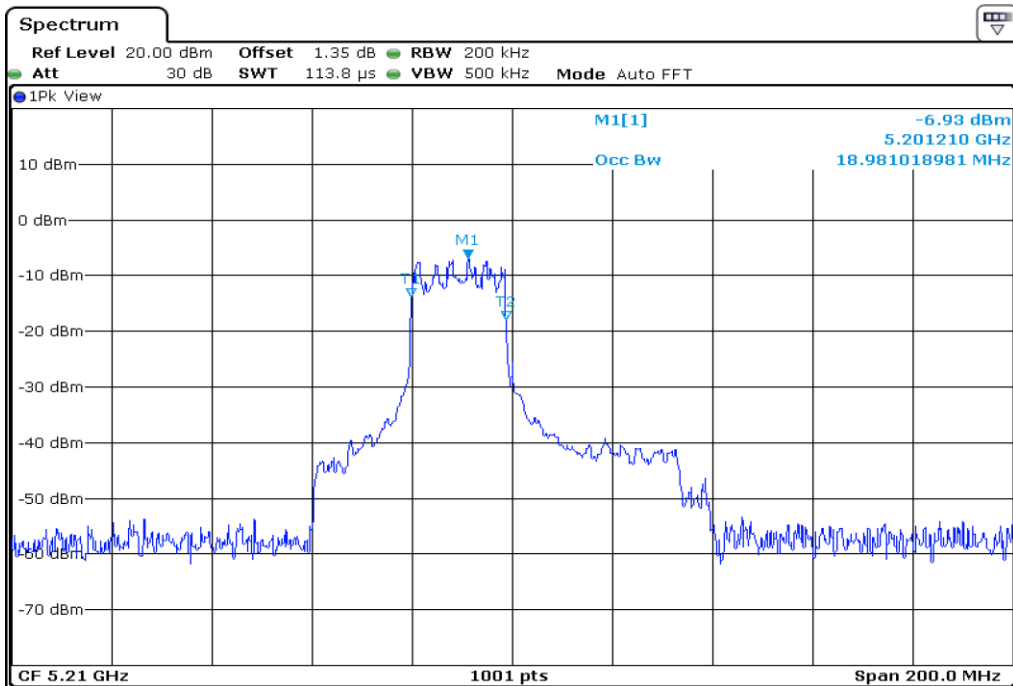

10 99% Occupied Bandwidth

11 99% Occupied Bandwidth

12	99% Occupied Bandwidth
----	------------------------

13 99% Occupied Bandwidth

14 99% Occupied Bandwidth

15	99% Occupied Bandwidth
----	------------------------

16	99% Occupied Bandwidth
----	------------------------

Test Band				WLAN_UNII1_AX			
Antenna				Ant 1			
Test Parameters for Channel Bandwidths							
Test Item	No.	Mode	Channel	Bandwidth	RU Tone	RB index	Verdict
99% Occupied Bandwidth	1	802.11ax HE80	42	80 MHz	26	Low	Pass
	2	802.11ax HE80	42	80 MHz	26	Middle	Pass
	3	802.11ax HE80	42	80 MHz	26	High	Pass
	4	802.11ax HE80	42	80 MHz	52	Low	Pass
	5	802.11ax HE80	42	80 MHz	52	Middle	Pass
	6	802.11ax HE80	42	80 MHz	52	High	Pass
	7	802.11ax HE80	42	80 MHz	106	Low	Pass
	8	802.11ax HE80	42	80 MHz	106	Middle	Pass
	9	802.11ax HE80	42	80 MHz	106	High	Pass
	10	802.11ax HE80	42	80 MHz	242	Low	Pass
	11	802.11ax HE80	42	80 MHz	242	Middle	Pass
	12	802.11ax HE80	42	80 MHz	242	High	Pass
	13	802.11ax HE80	42	80 MHz	484	Low	Pass
	14	802.11ax HE80	42	80 MHz	484	High	Pass
	15	802.11ax HE80	42	80 MHz	996	-	Pass
	16	802.11ax HE80	42	80 MHz	SU	-	Pass