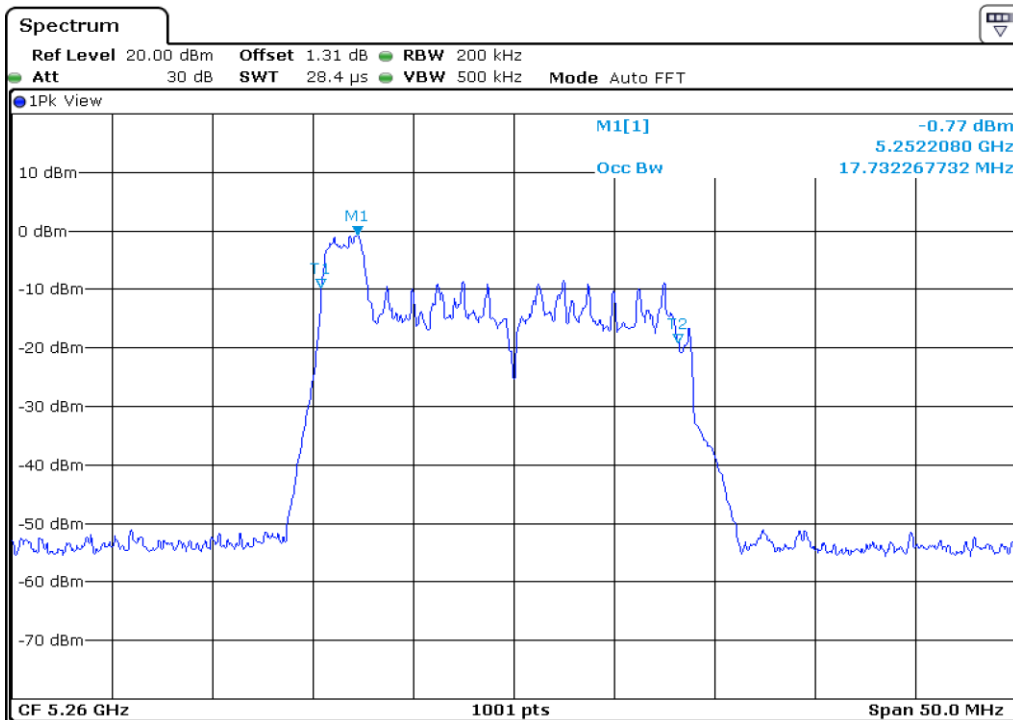

23 99% Occupied Bandwidth

24 99% Occupied Bandwidth

25 **99% Occupied Bandwidth**

26 **99% Occupied Bandwidth**

27	99% Occupied Bandwidth
----	------------------------

28	99% Occupied Bandwidth
-----------	-------------------------------

29	99% Occupied Bandwidth
-----------	-------------------------------

30	99% Occupied Bandwidth
----	------------------------

Test Band				WLAN_UNII2A_AX			
Antenna				Ant 1			
Test Parameters for Channel Bandwidths							
Test Item	No.	Mode	Channel	Bandwidth	RU Tone	RB index	Verdict
99% Occupied Bandwidth	1	802.11ax HE20	52	20 MHz	26	Low	Pass
	2	802.11ax HE20	52	20 MHz	26	Middle	Pass
	3	802.11ax HE20	52	20 MHz	26	High	Pass
	4	802.11ax HE20	60	20 MHz	26	Low	Pass
	5	802.11ax HE20	60	20 MHz	26	Middle	Pass
	6	802.11ax HE20	60	20 MHz	26	High	Pass
	7	802.11ax HE20	64	20 MHz	26	Low	Pass
	8	802.11ax HE20	64	20 MHz	26	Middle	Pass
	9	802.11ax HE20	64	20 MHz	26	High	Pass
	10	802.11ax HE20	52	20 MHz	52	Low	Pass
	11	802.11ax HE20	52	20 MHz	52	Middle	Pass
	12	802.11ax HE20	52	20 MHz	52	High	Pass
	13	802.11ax HE20	60	20 MHz	52	Low	Pass
	14	802.11ax HE20	60	20 MHz	52	Middle	Pass
	15	802.11ax HE20	60	20 MHz	52	High	Pass
	16	802.11ax HE20	64	20 MHz	52	Low	Pass
	17	802.11ax HE20	64	20 MHz	52	Middle	Pass
	18	802.11ax HE20	64	20 MHz	52	High	Pass
	19	802.11ax HE20	52	20 MHz	106	Low	Pass
	20	802.11ax HE20	52	20 MHz	106	High	Pass
	21	802.11ax HE20	60	20 MHz	106	Low	Pass
	22	802.11ax HE20	60	20 MHz	106	High	Pass
	23	802.11ax HE20	64	20 MHz	106	Low	Pass
	24	802.11ax HE20	64	20 MHz	106	High	Pass
	25	802.11ax HE20	52	20 MHz	242	-	Pass
	26	802.11ax HE20	60	20 MHz	242	-	Pass
	27	802.11ax HE20	64	20 MHz	242	-	Pass
	28	802.11ax HE20	52	20 MHz	SU	-	Pass
	29	802.11ax HE20	60	20 MHz	SU	-	Pass
	30	802.11ax HE20	64	20 MHz	SU	-	Pass