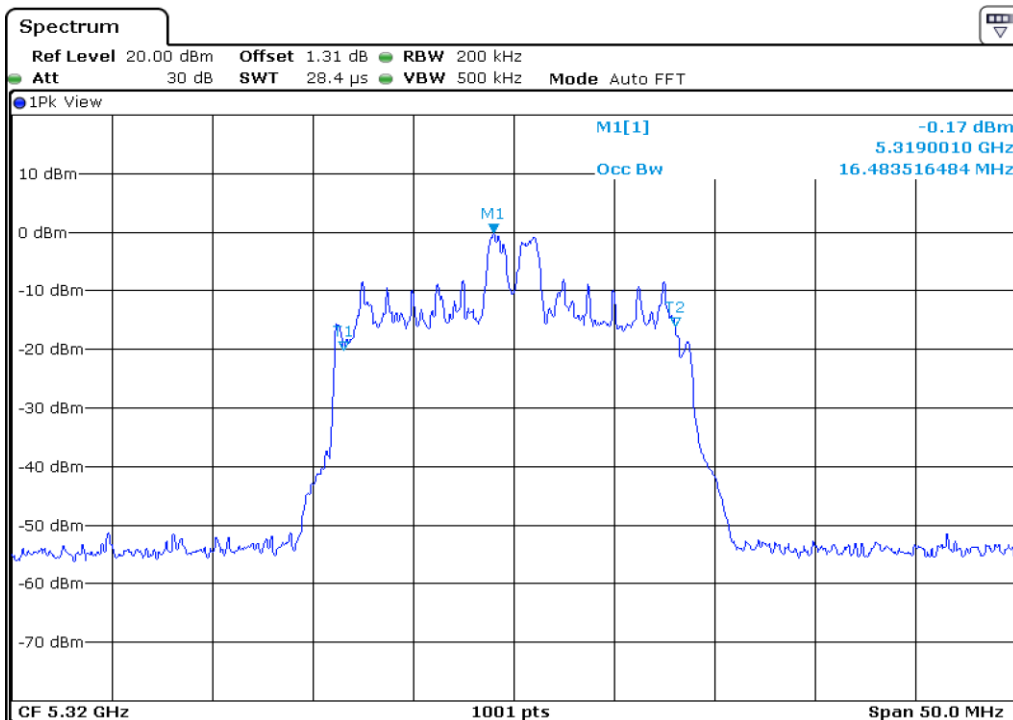

29	99% Occupied Bandwidth
-----------	-------------------------------

30	99% Occupied Bandwidth
----	------------------------

Test Band				WLAN_UNII2A_AX			
Antenna				Ant 1			
Test Parameters for Channel Bandwidths							
Test Item	No.	Mode	Channel	Bandwidth	RU Tone	RB index	Verdict
99% Occupied Bandwidth	1	802.11ax HE20	52	20 MHz	26	Low	Pass
	2	802.11ax HE20	52	20 MHz	26	Middle	Pass
	3	802.11ax HE20	52	20 MHz	26	High	Pass
	4	802.11ax HE20	60	20 MHz	26	Low	Pass
	5	802.11ax HE20	60	20 MHz	26	Middle	Pass
	6	802.11ax HE20	60	20 MHz	26	High	Pass
	7	802.11ax HE20	64	20 MHz	26	Low	Pass
	8	802.11ax HE20	64	20 MHz	26	Middle	Pass
	9	802.11ax HE20	64	20 MHz	26	High	Pass
	10	802.11ax HE20	52	20 MHz	52	Low	Pass
	11	802.11ax HE20	52	20 MHz	52	Middle	Pass
	12	802.11ax HE20	52	20 MHz	52	High	Pass
	13	802.11ax HE20	60	20 MHz	52	Low	Pass
	14	802.11ax HE20	60	20 MHz	52	Middle	Pass
	15	802.11ax HE20	60	20 MHz	52	High	Pass
	16	802.11ax HE20	64	20 MHz	52	Low	Pass
	17	802.11ax HE20	64	20 MHz	52	Middle	Pass
	18	802.11ax HE20	64	20 MHz	52	High	Pass
	19	802.11ax HE20	52	20 MHz	106	Low	Pass
	20	802.11ax HE20	52	20 MHz	106	High	Pass
	21	802.11ax HE20	60	20 MHz	106	Low	Pass
	22	802.11ax HE20	60	20 MHz	106	High	Pass
	23	802.11ax HE20	64	20 MHz	106	Low	Pass
	24	802.11ax HE20	64	20 MHz	106	High	Pass
	25	802.11ax HE20	52	20 MHz	242	-	Pass
	26	802.11ax HE20	60	20 MHz	242	-	Pass
	27	802.11ax HE20	64	20 MHz	242	-	Pass
	28	802.11ax HE20	52	20 MHz	SU	-	Pass
	29	802.11ax HE20	60	20 MHz	SU	-	Pass
	30	802.11ax HE20	64	20 MHz	SU	-	Pass

1	99% Occupied Bandwidth
---	-------------------------------

2	99% Occupied Bandwidth
---	-------------------------------

3	99% Occupied Bandwidth
---	------------------------

4	99% Occupied Bandwidth
---	------------------------

5 99% Occupied Bandwidth

6 99% Occupied Bandwidth

7	99% Occupied Bandwidth
---	------------------------

8	99% Occupied Bandwidth
---	------------------------

9	99% Occupied Bandwidth
---	------------------------