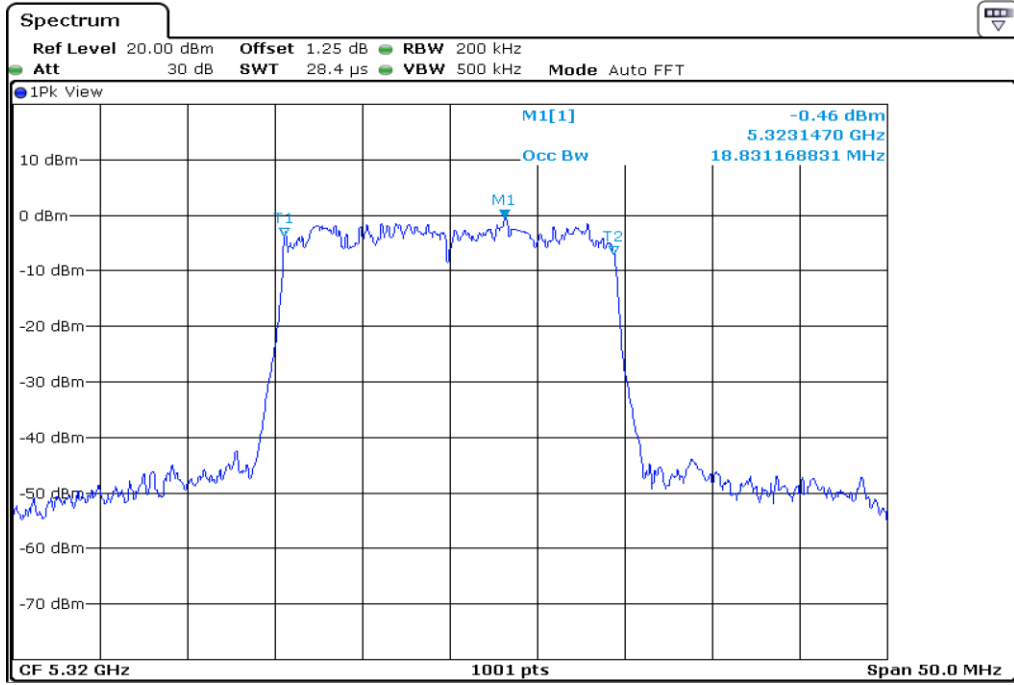

23 99% Occupied Bandwidth

24 99% Occupied Bandwidth

25 **99% Occupied Bandwidth**

26 **99% Occupied Bandwidth**

27	99% Occupied Bandwidth
----	------------------------

28	99% Occupied Bandwidth
-----------	-------------------------------

29	99% Occupied Bandwidth
-----------	-------------------------------

30	99% Occupied Bandwidth
----	------------------------

Test Band				WLAN_UNII2A_AX			
Antenna				Ant 1			
Test Parameters for Channel Bandwidths							
Test Item	No.	Mode	Channel	Bandwidth	RU Tone	RB index	Verdict
99% Occupied Bandwidth	1	802.11ax HE20	52	20 MHz	26	Low	Pass
	2	802.11ax HE20	52	20 MHz	26	Middle	Pass
	3	802.11ax HE20	52	20 MHz	26	High	Pass
	4	802.11ax HE20	60	20 MHz	26	Low	Pass
	5	802.11ax HE20	60	20 MHz	26	Middle	Pass
	6	802.11ax HE20	60	20 MHz	26	High	Pass
	7	802.11ax HE20	64	20 MHz	26	Low	Pass
	8	802.11ax HE20	64	20 MHz	26	Middle	Pass
	9	802.11ax HE20	64	20 MHz	26	High	Pass
	10	802.11ax HE20	52	20 MHz	52	Low	Pass
	11	802.11ax HE20	52	20 MHz	52	Middle	Pass
	12	802.11ax HE20	52	20 MHz	52	High	Pass
	13	802.11ax HE20	60	20 MHz	52	Low	Pass
	14	802.11ax HE20	60	20 MHz	52	Middle	Pass
	15	802.11ax HE20	60	20 MHz	52	High	Pass
	16	802.11ax HE20	64	20 MHz	52	Low	Pass
	17	802.11ax HE20	64	20 MHz	52	Middle	Pass
	18	802.11ax HE20	64	20 MHz	52	High	Pass
	19	802.11ax HE20	52	20 MHz	106	Low	Pass
	20	802.11ax HE20	52	20 MHz	106	High	Pass
	21	802.11ax HE20	60	20 MHz	106	Low	Pass
	22	802.11ax HE20	60	20 MHz	106	High	Pass
	23	802.11ax HE20	64	20 MHz	106	Low	Pass
	24	802.11ax HE20	64	20 MHz	106	High	Pass
	25	802.11ax HE20	52	20 MHz	242	-	Pass
	26	802.11ax HE20	60	20 MHz	242	-	Pass
	27	802.11ax HE20	64	20 MHz	242	-	Pass
	28	802.11ax HE20	52	20 MHz	SU	-	Pass
	29	802.11ax HE20	60	20 MHz	SU	-	Pass
	30	802.11ax HE20	64	20 MHz	SU	-	Pass