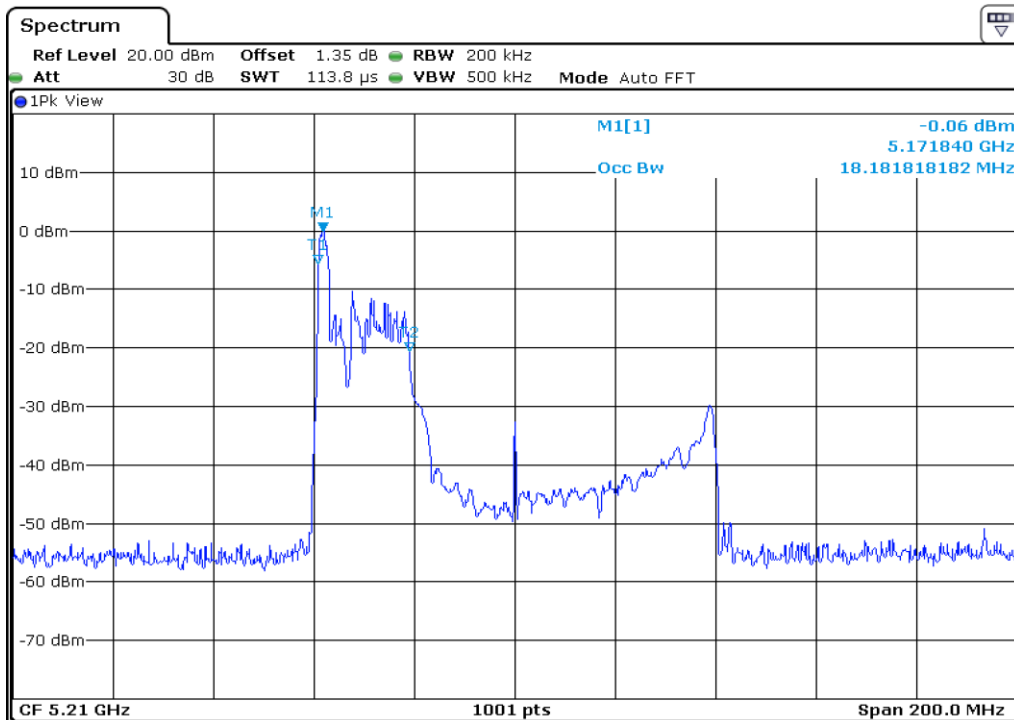

10 99% Occupied Bandwidth

11 99% Occupied Bandwidth

12	99% Occupied Bandwidth
----	------------------------

13 99% Occupied Bandwidth

14 99% Occupied Bandwidth

15	99% Occupied Bandwidth
----	------------------------

16	99% Occupied Bandwidth
----	------------------------

Test Band				WLAN_UNII1_AX			
Antenna				Ant 1			
Test Parameters for Channel Bandwidths							
Test Item	No.	Mode	Channel	Bandwidth	RU Tone	RB index	Verdict
99% Occupied Bandwidth	1	802.11ax HE80	42	80 MHz	26	Low	Pass
	2	802.11ax HE80	42	80 MHz	26	Middle	Pass
	3	802.11ax HE80	42	80 MHz	26	High	Pass
	4	802.11ax HE80	42	80 MHz	52	Low	Pass
	5	802.11ax HE80	42	80 MHz	52	Middle	Pass
	6	802.11ax HE80	42	80 MHz	52	High	Pass
	7	802.11ax HE80	42	80 MHz	106	Low	Pass
	8	802.11ax HE80	42	80 MHz	106	Middle	Pass
	9	802.11ax HE80	42	80 MHz	106	High	Pass
	10	802.11ax HE80	42	80 MHz	242	Low	Pass
	11	802.11ax HE80	42	80 MHz	242	Middle	Pass
	12	802.11ax HE80	42	80 MHz	242	High	Pass
	13	802.11ax HE80	42	80 MHz	484	Low	Pass
	14	802.11ax HE80	42	80 MHz	484	High	Pass
	15	802.11ax HE80	42	80 MHz	996	-	Pass
	16	802.11ax HE80	42	80 MHz	SU	-	Pass