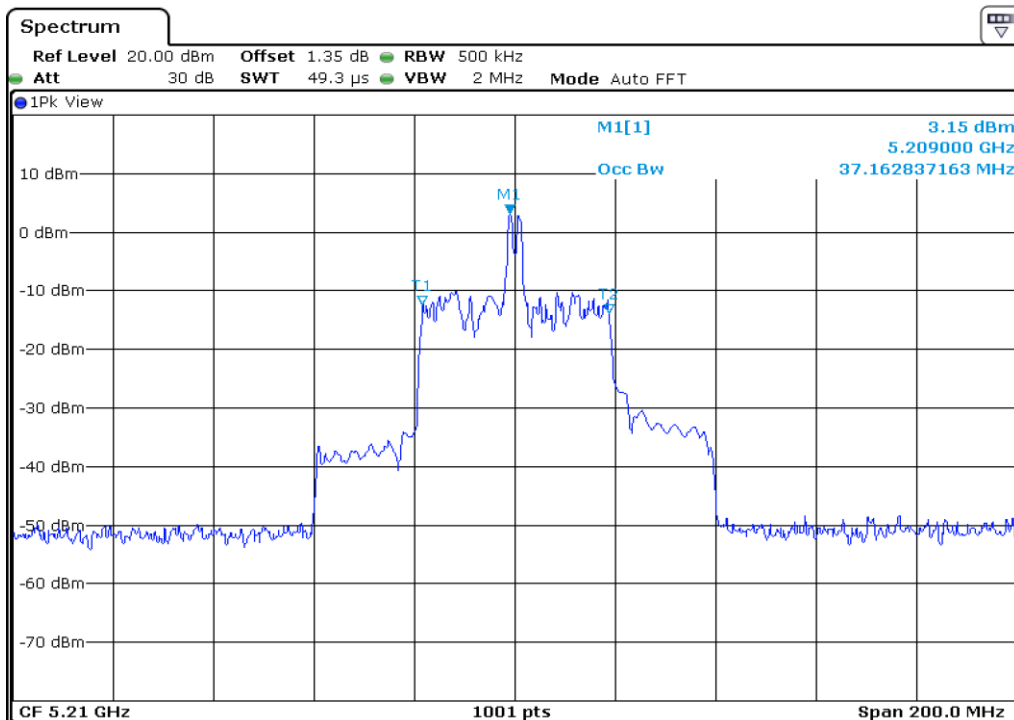

2	99% Occupied Bandwidth