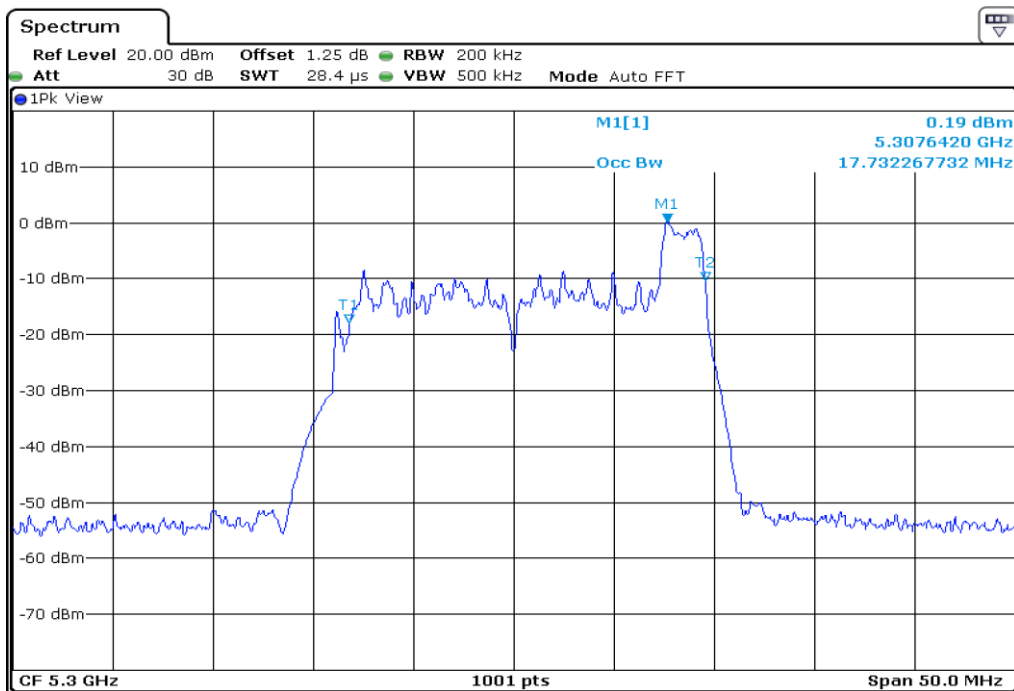

16	99% Occupied Bandwidth
----	------------------------

Test Band				WLAN_UNII2A_AX			
Antenna				Ant 0			
Test Parameters for Channel Bandwidths							
Test Item	No.	Mode	Channel	Bandwidth	RU Tone	RB index	Verdict
99% Occupied Bandwidth	1	802.11ax HE20	52	20 MHz	26	Low	Pass
	2	802.11ax HE20	52	20 MHz	26	Middle	Pass
	3	802.11ax HE20	52	20 MHz	26	High	Pass
	4	802.11ax HE20	60	20 MHz	26	Low	Pass
	5	802.11ax HE20	60	20 MHz	26	Middle	Pass
	6	802.11ax HE20	60	20 MHz	26	High	Pass
	7	802.11ax HE20	64	20 MHz	26	Low	Pass
	8	802.11ax HE20	64	20 MHz	26	Middle	Pass
	9	802.11ax HE20	64	20 MHz	26	High	Pass
	10	802.11ax HE20	52	20 MHz	52	Low	Pass
	11	802.11ax HE20	52	20 MHz	52	Middle	Pass
	12	802.11ax HE20	52	20 MHz	52	High	Pass
	13	802.11ax HE20	60	20 MHz	52	Low	Pass
	14	802.11ax HE20	60	20 MHz	52	Middle	Pass
	15	802.11ax HE20	60	20 MHz	52	High	Pass
	16	802.11ax HE20	64	20 MHz	52	Low	Pass
	17	802.11ax HE20	64	20 MHz	52	Middle	Pass
	18	802.11ax HE20	64	20 MHz	52	High	Pass
	19	802.11ax HE20	52	20 MHz	106	Low	Pass
	20	802.11ax HE20	52	20 MHz	106	High	Pass
	21	802.11ax HE20	60	20 MHz	106	Low	Pass
	22	802.11ax HE20	60	20 MHz	106	High	Pass
	23	802.11ax HE20	64	20 MHz	106	Low	Pass
	24	802.11ax HE20	64	20 MHz	106	High	Pass
	25	802.11ax HE20	52	20 MHz	242	-	Pass
	26	802.11ax HE20	60	20 MHz	242	-	Pass
	27	802.11ax HE20	64	20 MHz	242	-	Pass
	28	802.11ax HE20	52	20 MHz	SU	-	Pass
	29	802.11ax HE20	60	20 MHz	SU	-	Pass
	30	802.11ax HE20	64	20 MHz	SU	-	Pass

1 99% Occupied Bandwidth

2 99% Occupied Bandwidth

3 99% Occupied Bandwidth

4 99% Occupied Bandwidth

5 99% Occupied Bandwidth

6 99% Occupied Bandwidth

7 99% Occupied Bandwidth

8 99% Occupied Bandwidth

9	99% Occupied Bandwidth
---	------------------------

10 99% Occupied Bandwidth

11 99% Occupied Bandwidth

12 99% Occupied Bandwidth

13 99% Occupied Bandwidth

14 99% Occupied Bandwidth

15 99% Occupied Bandwidth