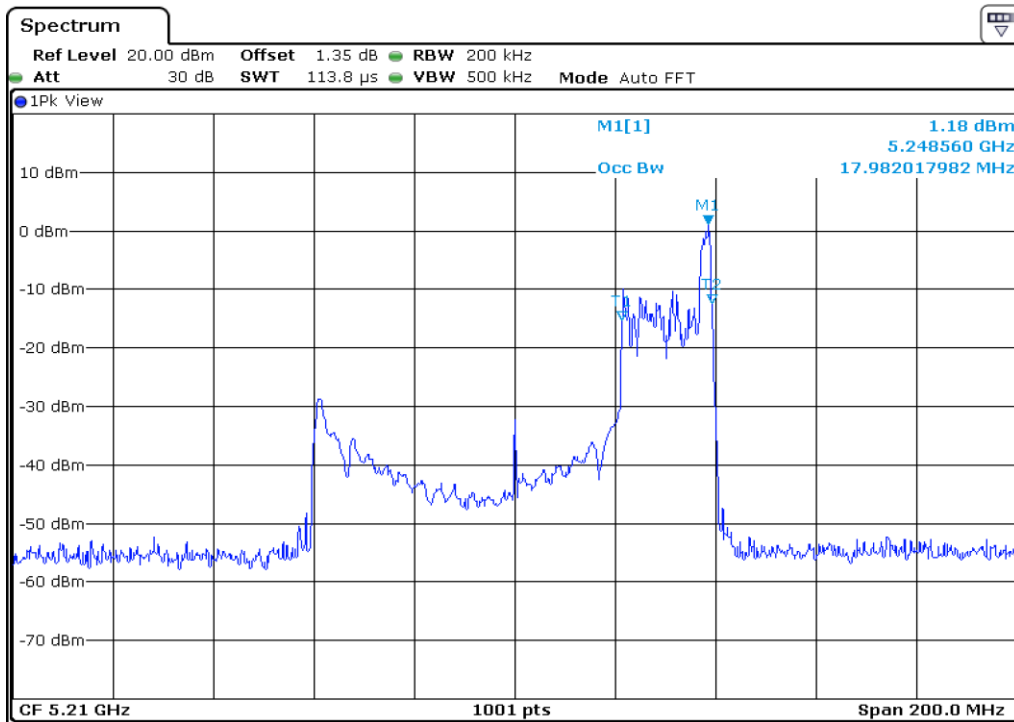

16	99% Occupied Bandwidth
----	------------------------

Test Band				WLAN_UNII1_AX			
Antenna				Ant 1			
Test Parameters for Channel Bandwidths							
Test Item	No.	Mode	Channel	Bandwidth	RU Tone	RB index	Verdict
99% Occupied Bandwidth	1	802.11ax HE80	42	80 MHz	26	Low	Pass
	2	802.11ax HE80	42	80 MHz	26	Middle	Pass
	3	802.11ax HE80	42	80 MHz	26	High	Pass
	4	802.11ax HE80	42	80 MHz	52	Low	Pass
	5	802.11ax HE80	42	80 MHz	52	Middle	Pass
	6	802.11ax HE80	42	80 MHz	52	High	Pass
	7	802.11ax HE80	42	80 MHz	106	Low	Pass
	8	802.11ax HE80	42	80 MHz	106	Middle	Pass
	9	802.11ax HE80	42	80 MHz	106	High	Pass
	10	802.11ax HE80	42	80 MHz	242	Low	Pass
	11	802.11ax HE80	42	80 MHz	242	Middle	Pass
	12	802.11ax HE80	42	80 MHz	242	High	Pass
	13	802.11ax HE80	42	80 MHz	484	Low	Pass
	14	802.11ax HE80	42	80 MHz	484	High	Pass
	15	802.11ax HE80	42	80 MHz	996	-	Pass
	16	802.11ax HE80	42	80 MHz	SU	-	Pass

1	99% Occupied Bandwidth
---	------------------------

2	99% Occupied Bandwidth
---	------------------------

3	99% Occupied Bandwidth
---	------------------------

4 **99% Occupied Bandwidth**

5 **99% Occupied Bandwidth**