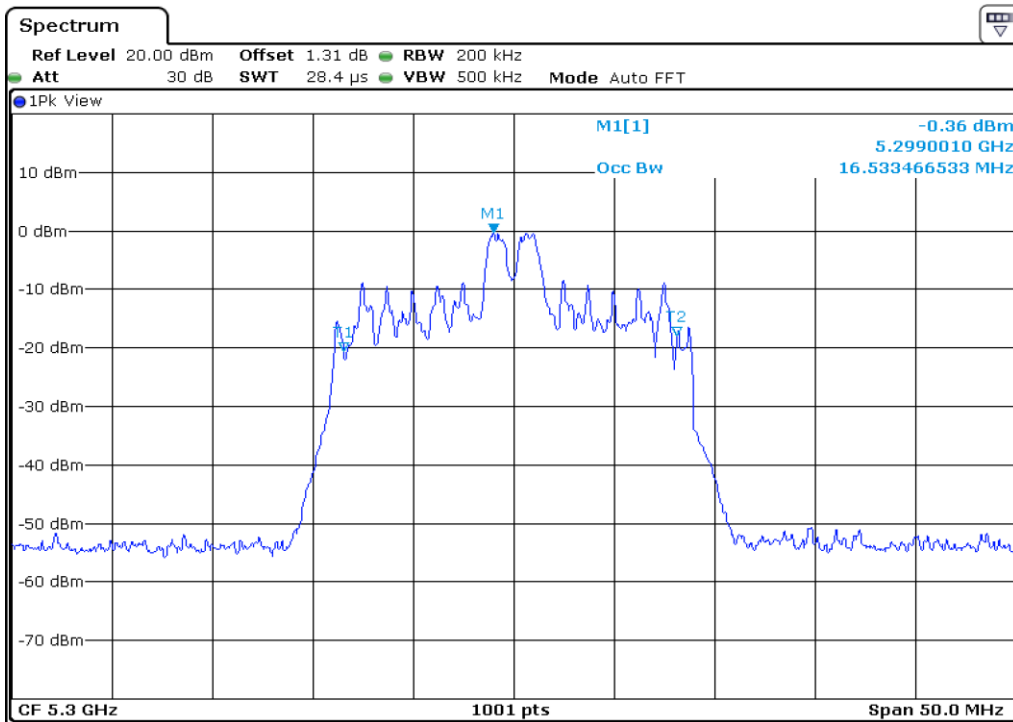

29	99% Occupied Bandwidth
-----------	-------------------------------

30	99% Occupied Bandwidth
----	------------------------

Test Band				WLAN_UNII2A_AX			
Antenna				Ant 1			
Test Parameters for Channel Bandwidths							
Test Item	No.	Mode	Channel	Bandwidth	RU Tone	RB index	Verdict
99% Occupied Bandwidth	1	802.11ax HE20	52	20 MHz	26	Low	Pass
	2	802.11ax HE20	52	20 MHz	26	Middle	Pass
	3	802.11ax HE20	52	20 MHz	26	High	Pass
	4	802.11ax HE20	60	20 MHz	26	Low	Pass
	5	802.11ax HE20	60	20 MHz	26	Middle	Pass
	6	802.11ax HE20	60	20 MHz	26	High	Pass
	7	802.11ax HE20	64	20 MHz	26	Low	Pass
	8	802.11ax HE20	64	20 MHz	26	Middle	Pass
	9	802.11ax HE20	64	20 MHz	26	High	Pass
	10	802.11ax HE20	52	20 MHz	52	Low	Pass
	11	802.11ax HE20	52	20 MHz	52	Middle	Pass
	12	802.11ax HE20	52	20 MHz	52	High	Pass
	13	802.11ax HE20	60	20 MHz	52	Low	Pass
	14	802.11ax HE20	60	20 MHz	52	Middle	Pass
	15	802.11ax HE20	60	20 MHz	52	High	Pass
	16	802.11ax HE20	64	20 MHz	52	Low	Pass
	17	802.11ax HE20	64	20 MHz	52	Middle	Pass
	18	802.11ax HE20	64	20 MHz	52	High	Pass
	19	802.11ax HE20	52	20 MHz	106	Low	Pass
	20	802.11ax HE20	52	20 MHz	106	High	Pass
	21	802.11ax HE20	60	20 MHz	106	Low	Pass
	22	802.11ax HE20	60	20 MHz	106	High	Pass
	23	802.11ax HE20	64	20 MHz	106	Low	Pass
	24	802.11ax HE20	64	20 MHz	106	High	Pass
	25	802.11ax HE20	52	20 MHz	242	-	Pass
	26	802.11ax HE20	60	20 MHz	242	-	Pass
	27	802.11ax HE20	64	20 MHz	242	-	Pass
	28	802.11ax HE20	52	20 MHz	SU	-	Pass
	29	802.11ax HE20	60	20 MHz	SU	-	Pass
	30	802.11ax HE20	64	20 MHz	SU	-	Pass

1	99% Occupied Bandwidth
---	-------------------------------

2	99% Occupied Bandwidth
---	-------------------------------

3	99% Occupied Bandwidth
---	------------------------

4	99% Occupied Bandwidth
---	------------------------

5 99% Occupied Bandwidth

6 99% Occupied Bandwidth

7	99% Occupied Bandwidth
---	------------------------

8	99% Occupied Bandwidth
---	------------------------

9	99% Occupied Bandwidth
---	------------------------