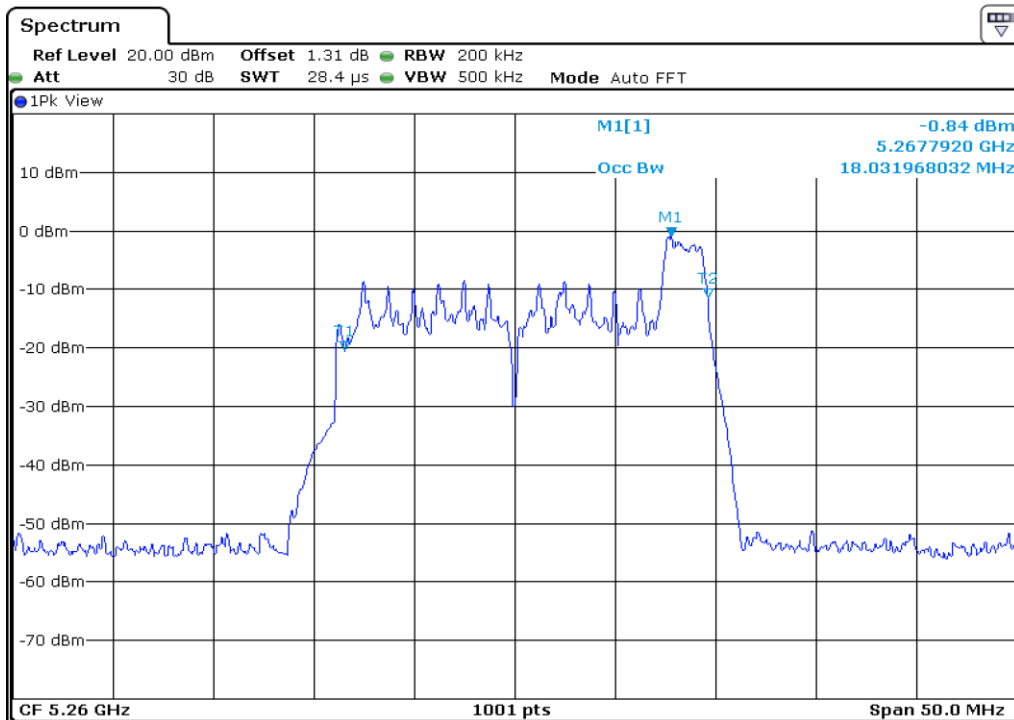

23 99% Occupied Bandwidth

24 99% Occupied Bandwidth

25 **99% Occupied Bandwidth**

26 **99% Occupied Bandwidth**

27	99% Occupied Bandwidth
----	------------------------

28	99% Occupied Bandwidth
-----------	-------------------------------

29	99% Occupied Bandwidth
-----------	-------------------------------

30	99% Occupied Bandwidth
----	------------------------

Test Band				WLAN_UNII2A_AX			
Antenna				Ant 1			
Test Parameters for Channel Bandwidths							
Test Item	No.	Mode	Channel	Bandwidth	RU Tone	RB index	Verdict
99% Occupied Bandwidth	1	802.11ax HE20	52	20 MHz	26	Low	Pass
	2	802.11ax HE20	52	20 MHz	26	Middle	Pass
	3	802.11ax HE20	52	20 MHz	26	High	Pass
	4	802.11ax HE20	60	20 MHz	26	Low	Pass
	5	802.11ax HE20	60	20 MHz	26	Middle	Pass
	6	802.11ax HE20	60	20 MHz	26	High	Pass
	7	802.11ax HE20	64	20 MHz	26	Low	Pass
	8	802.11ax HE20	64	20 MHz	26	Middle	Pass
	9	802.11ax HE20	64	20 MHz	26	High	Pass
	10	802.11ax HE20	52	20 MHz	52	Low	Pass
	11	802.11ax HE20	52	20 MHz	52	Middle	Pass
	12	802.11ax HE20	52	20 MHz	52	High	Pass
	13	802.11ax HE20	60	20 MHz	52	Low	Pass
	14	802.11ax HE20	60	20 MHz	52	Middle	Pass
	15	802.11ax HE20	60	20 MHz	52	High	Pass
	16	802.11ax HE20	64	20 MHz	52	Low	Pass
	17	802.11ax HE20	64	20 MHz	52	Middle	Pass
	18	802.11ax HE20	64	20 MHz	52	High	Pass
	19	802.11ax HE20	52	20 MHz	106	Low	Pass
	20	802.11ax HE20	52	20 MHz	106	High	Pass
	21	802.11ax HE20	60	20 MHz	106	Low	Pass
	22	802.11ax HE20	60	20 MHz	106	High	Pass
	23	802.11ax HE20	64	20 MHz	106	Low	Pass
	24	802.11ax HE20	64	20 MHz	106	High	Pass
	25	802.11ax HE20	52	20 MHz	242	-	Pass
	26	802.11ax HE20	60	20 MHz	242	-	Pass
	27	802.11ax HE20	64	20 MHz	242	-	Pass
	28	802.11ax HE20	52	20 MHz	SU	-	Pass
	29	802.11ax HE20	60	20 MHz	SU	-	Pass
	30	802.11ax HE20	64	20 MHz	SU	-	Pass

1	99% Occupied Bandwidth
---	-------------------------------

2	99% Occupied Bandwidth
---	-------------------------------

3	99% Occupied Bandwidth
---	------------------------

4	99% Occupied Bandwidth
---	------------------------