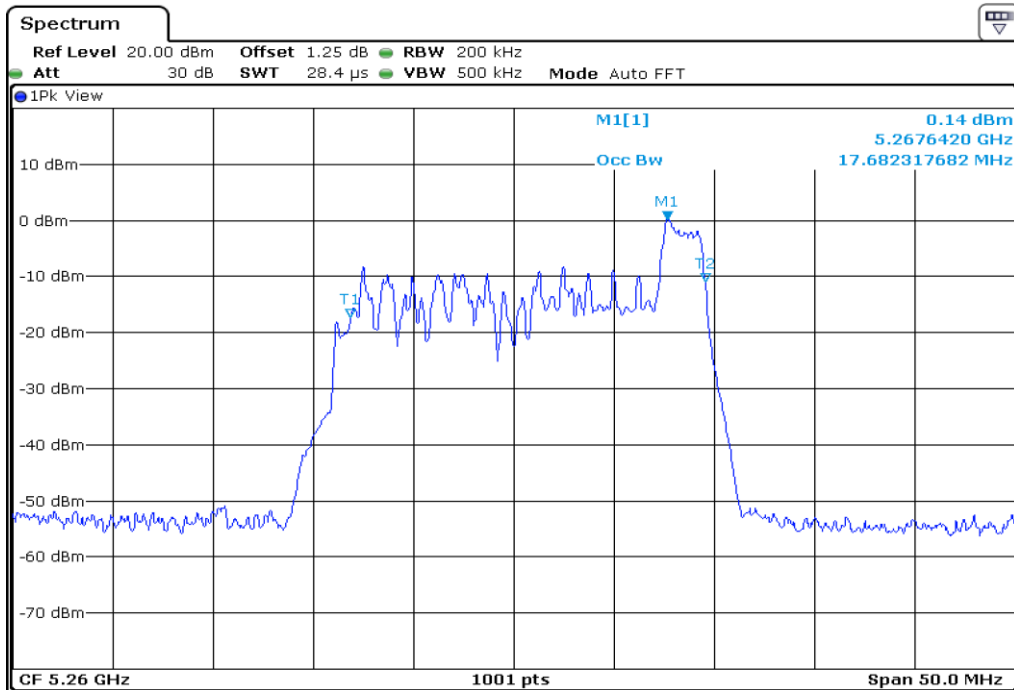

16	99% Occupied Bandwidth
----	------------------------

Test Band				WLAN_UNII2A_AX			
Antenna				Ant 0			
Test Parameters for Channel Bandwidths							
Test Item	No.	Mode	Channel	Bandwidth	RU Tone	RB index	Verdict
99% Occupied Bandwidth	1	802.11ax HE20	52	20 MHz	26	Low	Pass
	2	802.11ax HE20	52	20 MHz	26	Middle	Pass
	3	802.11ax HE20	52	20 MHz	26	High	Pass
	4	802.11ax HE20	60	20 MHz	26	Low	Pass
	5	802.11ax HE20	60	20 MHz	26	Middle	Pass
	6	802.11ax HE20	60	20 MHz	26	High	Pass
	7	802.11ax HE20	64	20 MHz	26	Low	Pass
	8	802.11ax HE20	64	20 MHz	26	Middle	Pass
	9	802.11ax HE20	64	20 MHz	26	High	Pass
	10	802.11ax HE20	52	20 MHz	52	Low	Pass
	11	802.11ax HE20	52	20 MHz	52	Middle	Pass
	12	802.11ax HE20	52	20 MHz	52	High	Pass
	13	802.11ax HE20	60	20 MHz	52	Low	Pass
	14	802.11ax HE20	60	20 MHz	52	Middle	Pass
	15	802.11ax HE20	60	20 MHz	52	High	Pass
	16	802.11ax HE20	64	20 MHz	52	Low	Pass
	17	802.11ax HE20	64	20 MHz	52	Middle	Pass
	18	802.11ax HE20	64	20 MHz	52	High	Pass
	19	802.11ax HE20	52	20 MHz	106	Low	Pass
	20	802.11ax HE20	52	20 MHz	106	High	Pass
	21	802.11ax HE20	60	20 MHz	106	Low	Pass
	22	802.11ax HE20	60	20 MHz	106	High	Pass
	23	802.11ax HE20	64	20 MHz	106	Low	Pass
	24	802.11ax HE20	64	20 MHz	106	High	Pass
	25	802.11ax HE20	52	20 MHz	242	-	Pass
	26	802.11ax HE20	60	20 MHz	242	-	Pass
	27	802.11ax HE20	64	20 MHz	242	-	Pass
	28	802.11ax HE20	52	20 MHz	SU	-	Pass
	29	802.11ax HE20	60	20 MHz	SU	-	Pass
	30	802.11ax HE20	64	20 MHz	SU	-	Pass

1 99% Occupied Bandwidth

2 99% Occupied Bandwidth

3 99% Occupied Bandwidth

4 99% Occupied Bandwidth

5 99% Occupied Bandwidth

6 99% Occupied Bandwidth

7 99% Occupied Bandwidth

8 99% Occupied Bandwidth