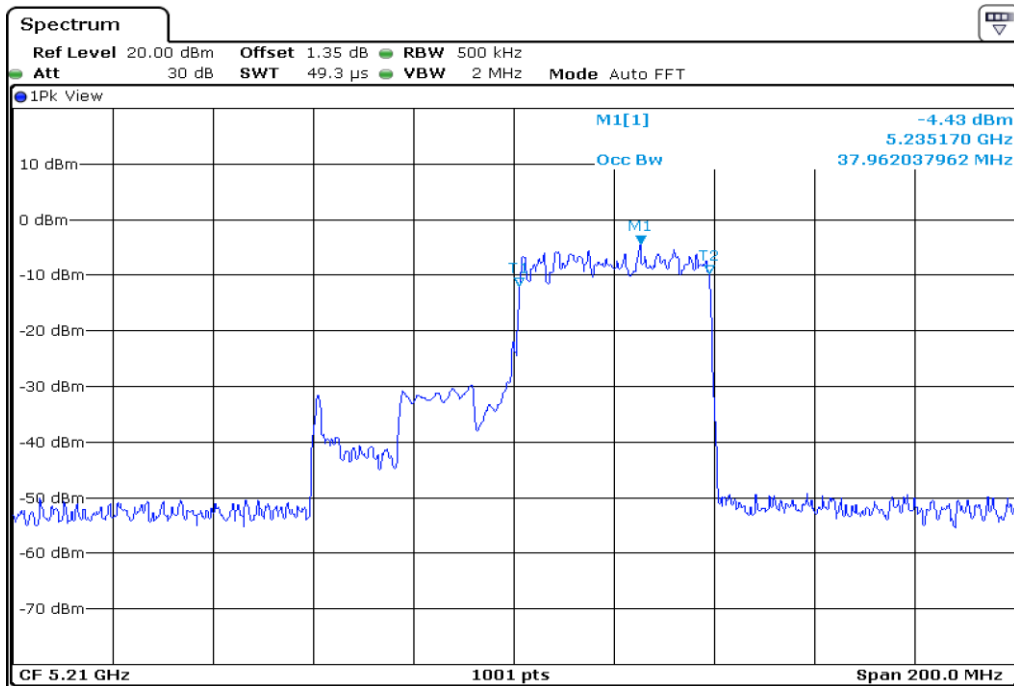

10 99% Occupied Bandwidth

11 99% Occupied Bandwidth

12	99% Occupied Bandwidth
----	------------------------

13 99% Occupied Bandwidth

14 99% Occupied Bandwidth

15	99% Occupied Bandwidth
----	------------------------

16	99% Occupied Bandwidth
----	------------------------

Test Band				WLAN_UNII1_AX			
Antenna				Ant 1			
Test Parameters for Channel Bandwidths							
Test Item	No.	Mode	Channel	Bandwidth	RU Tone	RB index	Verdict
99% Occupied Bandwidth	1	802.11ax HE80	42	80 MHz	26	Low	Pass
	2	802.11ax HE80	42	80 MHz	26	Middle	Pass
	3	802.11ax HE80	42	80 MHz	26	High	Pass
	4	802.11ax HE80	42	80 MHz	52	Low	Pass
	5	802.11ax HE80	42	80 MHz	52	Middle	Pass
	6	802.11ax HE80	42	80 MHz	52	High	Pass
	7	802.11ax HE80	42	80 MHz	106	Low	Pass
	8	802.11ax HE80	42	80 MHz	106	Middle	Pass
	9	802.11ax HE80	42	80 MHz	106	High	Pass
	10	802.11ax HE80	42	80 MHz	242	Low	Pass
	11	802.11ax HE80	42	80 MHz	242	Middle	Pass
	12	802.11ax HE80	42	80 MHz	242	High	Pass
	13	802.11ax HE80	42	80 MHz	484	Low	Pass
	14	802.11ax HE80	42	80 MHz	484	High	Pass
	15	802.11ax HE80	42	80 MHz	996	-	Pass
	16	802.11ax HE80	42	80 MHz	SU	-	Pass