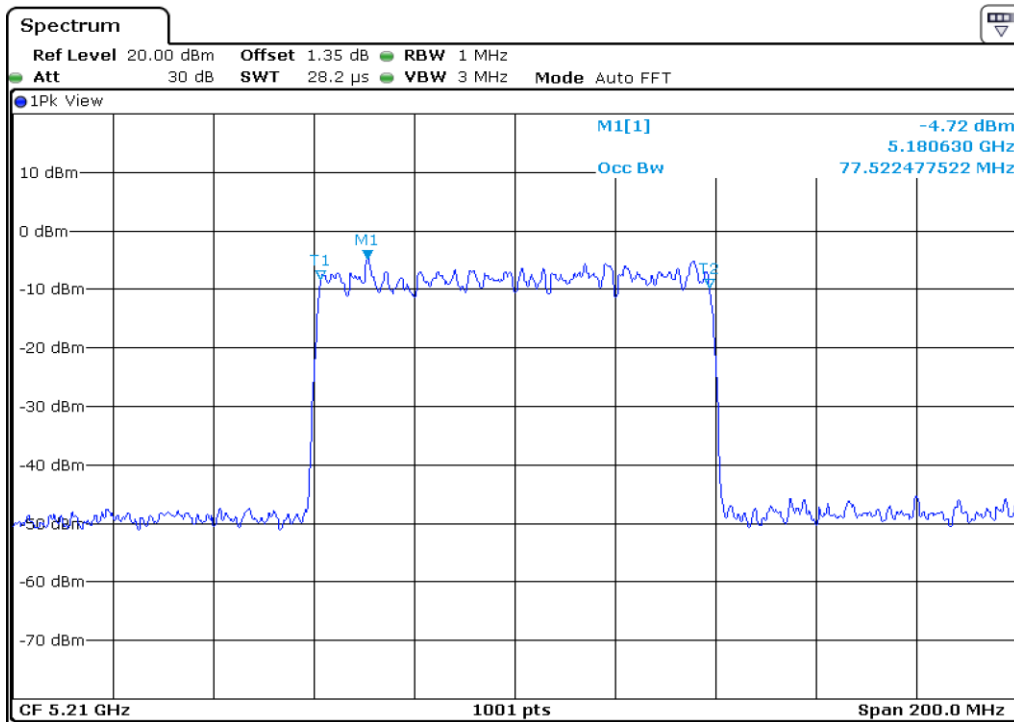

11	99% Occupied Bandwidth
----	------------------------

12	99% Occupied Bandwidth
----	------------------------

13 99% Occupied Bandwidth

14 99% Occupied Bandwidth

15	99% Occupied Bandwidth
----	------------------------

16	99% Occupied Bandwidth
----	------------------------

Test Band				WLAN_UNII2A_AX			
Antenna				Ant 0			
Test Parameters for Channel Bandwidths							
Test Item	No.	Mode	Channel	Bandwidth	RU Tone	RB index	Verdict
99% Occupied Bandwidth	1	802.11ax HE20	52	20 MHz	26	Low	Pass
	2	802.11ax HE20	52	20 MHz	26	Middle	Pass
	3	802.11ax HE20	52	20 MHz	26	High	Pass
	4	802.11ax HE20	60	20 MHz	26	Low	Pass
	5	802.11ax HE20	60	20 MHz	26	Middle	Pass
	6	802.11ax HE20	60	20 MHz	26	High	Pass
	7	802.11ax HE20	64	20 MHz	26	Low	Pass
	8	802.11ax HE20	64	20 MHz	26	Middle	Pass
	9	802.11ax HE20	64	20 MHz	26	High	Pass
	10	802.11ax HE20	52	20 MHz	52	Low	Pass
	11	802.11ax HE20	52	20 MHz	52	Middle	Pass
	12	802.11ax HE20	52	20 MHz	52	High	Pass
	13	802.11ax HE20	60	20 MHz	52	Low	Pass
	14	802.11ax HE20	60	20 MHz	52	Middle	Pass
	15	802.11ax HE20	60	20 MHz	52	High	Pass
	16	802.11ax HE20	64	20 MHz	52	Low	Pass
	17	802.11ax HE20	64	20 MHz	52	Middle	Pass
	18	802.11ax HE20	64	20 MHz	52	High	Pass
	19	802.11ax HE20	52	20 MHz	106	Low	Pass
	20	802.11ax HE20	52	20 MHz	106	High	Pass
	21	802.11ax HE20	60	20 MHz	106	Low	Pass
	22	802.11ax HE20	60	20 MHz	106	High	Pass
	23	802.11ax HE20	64	20 MHz	106	Low	Pass
	24	802.11ax HE20	64	20 MHz	106	High	Pass
	25	802.11ax HE20	52	20 MHz	242	-	Pass
	26	802.11ax HE20	60	20 MHz	242	-	Pass
	27	802.11ax HE20	64	20 MHz	242	-	Pass
	28	802.11ax HE20	52	20 MHz	SU	-	Pass
	29	802.11ax HE20	60	20 MHz	SU	-	Pass
	30	802.11ax HE20	64	20 MHz	SU	-	Pass