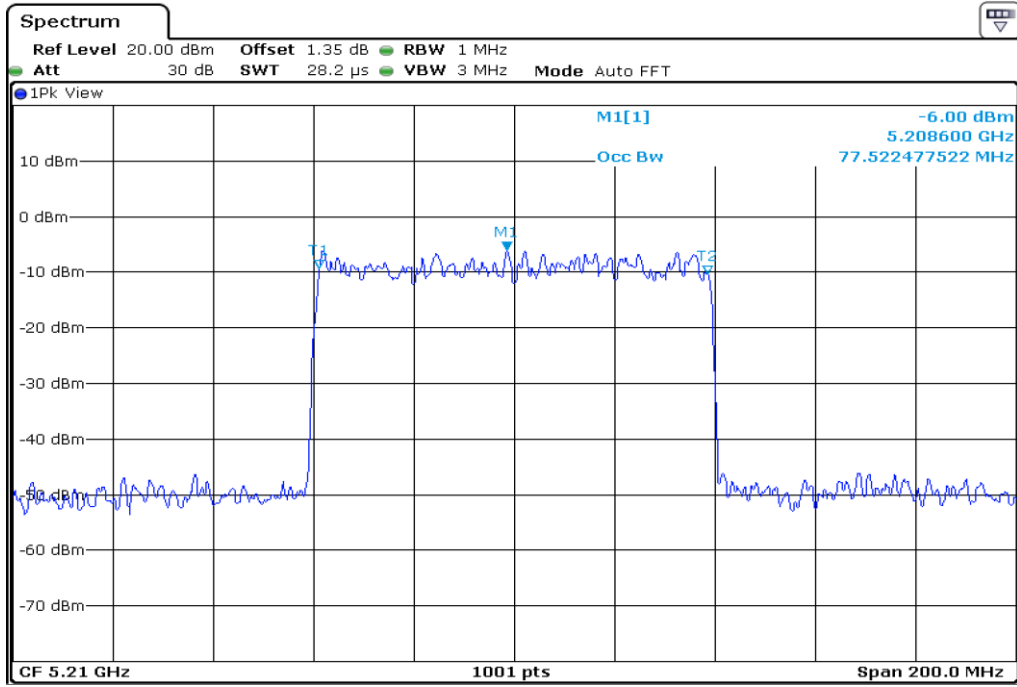

10 99% Occupied Bandwidth

11 99% Occupied Bandwidth

12	99% Occupied Bandwidth
----	------------------------

13 99% Occupied Bandwidth

14 99% Occupied Bandwidth

15	99% Occupied Bandwidth
----	------------------------

16	99% Occupied Bandwidth
----	------------------------

Test Band				WLAN_UNII1_AX			
Antenna				Ant 1			
Test Parameters for Channel Bandwidths							
Test Item	No.	Mode	Channel	Bandwidth	RU Tone	RB index	Verdict
99% Occupied Bandwidth	1	802.11ax HE80	42	80 MHz	26	Low	Pass
	2	802.11ax HE80	42	80 MHz	26	Middle	Pass
	3	802.11ax HE80	42	80 MHz	26	High	Pass
	4	802.11ax HE80	42	80 MHz	52	Low	Pass
	5	802.11ax HE80	42	80 MHz	52	Middle	Pass
	6	802.11ax HE80	42	80 MHz	52	High	Pass
	7	802.11ax HE80	42	80 MHz	106	Low	Pass
	8	802.11ax HE80	42	80 MHz	106	Middle	Pass
	9	802.11ax HE80	42	80 MHz	106	High	Pass
	10	802.11ax HE80	42	80 MHz	242	Low	Pass
	11	802.11ax HE80	42	80 MHz	242	Middle	Pass
	12	802.11ax HE80	42	80 MHz	242	High	Pass
	13	802.11ax HE80	42	80 MHz	484	Low	Pass
	14	802.11ax HE80	42	80 MHz	484	High	Pass
	15	802.11ax HE80	42	80 MHz	996	-	Pass
	16	802.11ax HE80	42	80 MHz	SU	-	Pass