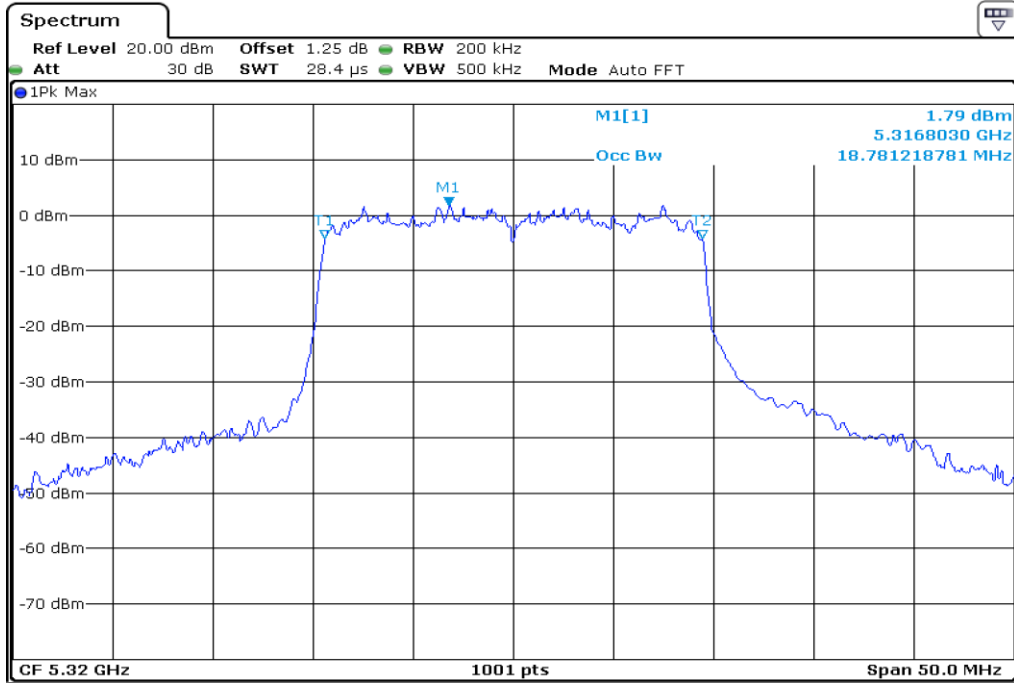

23 99% Occupied Bandwidth

24 99% Occupied Bandwidth

25 **99% Occupied Bandwidth**

26 **99% Occupied Bandwidth**

27	99% Occupied Bandwidth
----	------------------------

28	99% Occupied Bandwidth
-----------	-------------------------------

29	99% Occupied Bandwidth
-----------	-------------------------------

30	99% Occupied Bandwidth
----	------------------------

Test Band				WLAN_UNII2A_AX			
Antenna				Ant 1			
Test Parameters for Channel Bandwidths							
Test Item	No.	Mode	Channel	Bandwidth	RU Tone	RB index	Verdict
99% Occupied Bandwidth	1	802.11ax HE20	52	20 MHz	26	Low	Pass
	2	802.11ax HE20	52	20 MHz	26	Middle	Pass
	3	802.11ax HE20	52	20 MHz	26	High	Pass
	4	802.11ax HE20	60	20 MHz	26	Low	Pass
	5	802.11ax HE20	60	20 MHz	26	Middle	Pass
	6	802.11ax HE20	60	20 MHz	26	High	Pass
	7	802.11ax HE20	64	20 MHz	26	Low	Pass
	8	802.11ax HE20	64	20 MHz	26	Middle	Pass
	9	802.11ax HE20	64	20 MHz	26	High	Pass
	10	802.11ax HE20	52	20 MHz	52	Low	Pass
	11	802.11ax HE20	52	20 MHz	52	Middle	Pass
	12	802.11ax HE20	52	20 MHz	52	High	Pass
	13	802.11ax HE20	60	20 MHz	52	Low	Pass
	14	802.11ax HE20	60	20 MHz	52	Middle	Pass
	15	802.11ax HE20	60	20 MHz	52	High	Pass
	16	802.11ax HE20	64	20 MHz	52	Low	Pass
	17	802.11ax HE20	64	20 MHz	52	Middle	Pass
	18	802.11ax HE20	64	20 MHz	52	High	Pass
	19	802.11ax HE20	52	20 MHz	106	Low	Pass
	20	802.11ax HE20	52	20 MHz	106	High	Pass
	21	802.11ax HE20	60	20 MHz	106	Low	Pass
	22	802.11ax HE20	60	20 MHz	106	High	Pass
	23	802.11ax HE20	64	20 MHz	106	Low	Pass
	24	802.11ax HE20	64	20 MHz	106	High	Pass
	25	802.11ax HE20	52	20 MHz	242	-	Pass
	26	802.11ax HE20	60	20 MHz	242	-	Pass
	27	802.11ax HE20	64	20 MHz	242	-	Pass
	28	802.11ax HE20	52	20 MHz	SU	-	Pass
	29	802.11ax HE20	60	20 MHz	SU	-	Pass
	30	802.11ax HE20	64	20 MHz	SU	-	Pass