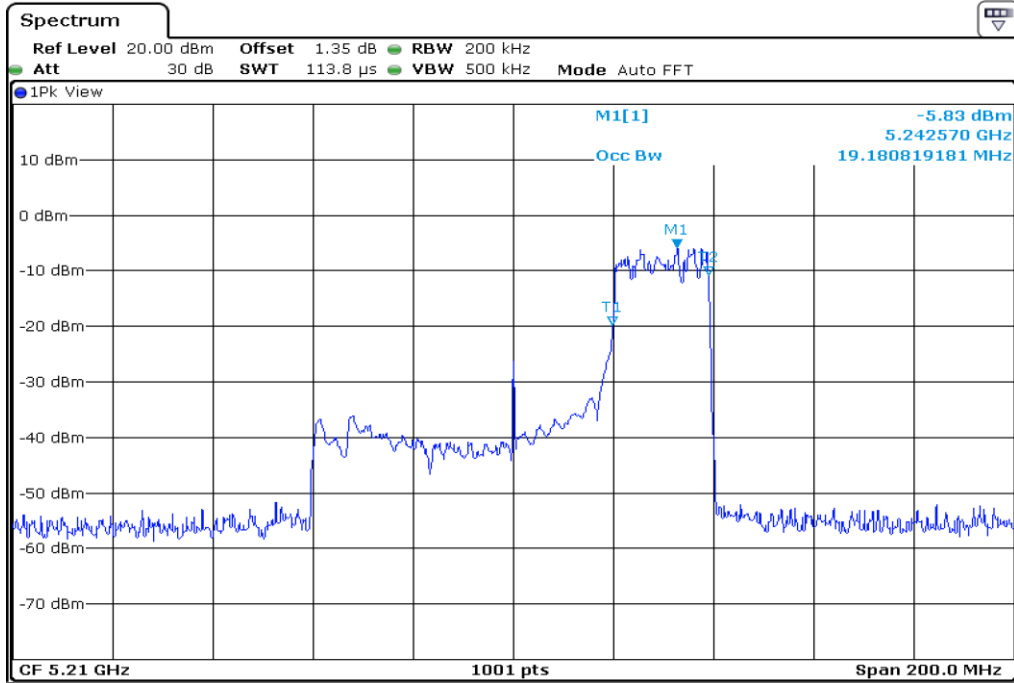

10 99% Occupied Bandwidth

11 99% Occupied Bandwidth

12	99% Occupied Bandwidth
----	------------------------

13 99% Occupied Bandwidth

14 99% Occupied Bandwidth

15	99% Occupied Bandwidth
----	------------------------

16	99% Occupied Bandwidth
----	------------------------

Test Band				WLAN_UNII1_AX			
Antenna				Ant 1			
Test Parameters for Channel Bandwidths							
Test Item	No.	Mode	Channel	Bandwidth	RU Tone	RB index	Verdict
99% Occupied Bandwidth	1	802.11ax HE80	42	80 MHz	26	Low	Pass
	2	802.11ax HE80	42	80 MHz	26	Middle	Pass
	3	802.11ax HE80	42	80 MHz	26	High	Pass
	4	802.11ax HE80	42	80 MHz	52	Low	Pass
	5	802.11ax HE80	42	80 MHz	52	Middle	Pass
	6	802.11ax HE80	42	80 MHz	52	High	Pass
	7	802.11ax HE80	42	80 MHz	106	Low	Pass
	8	802.11ax HE80	42	80 MHz	106	Middle	Pass
	9	802.11ax HE80	42	80 MHz	106	High	Pass
	10	802.11ax HE80	42	80 MHz	242	Low	Pass
	11	802.11ax HE80	42	80 MHz	242	Middle	Pass
	12	802.11ax HE80	42	80 MHz	242	High	Pass
	13	802.11ax HE80	42	80 MHz	484	Low	Pass
	14	802.11ax HE80	42	80 MHz	484	High	Pass
	15	802.11ax HE80	42	80 MHz	996	-	Pass
	16	802.11ax HE80	42	80 MHz	SU	-	Pass