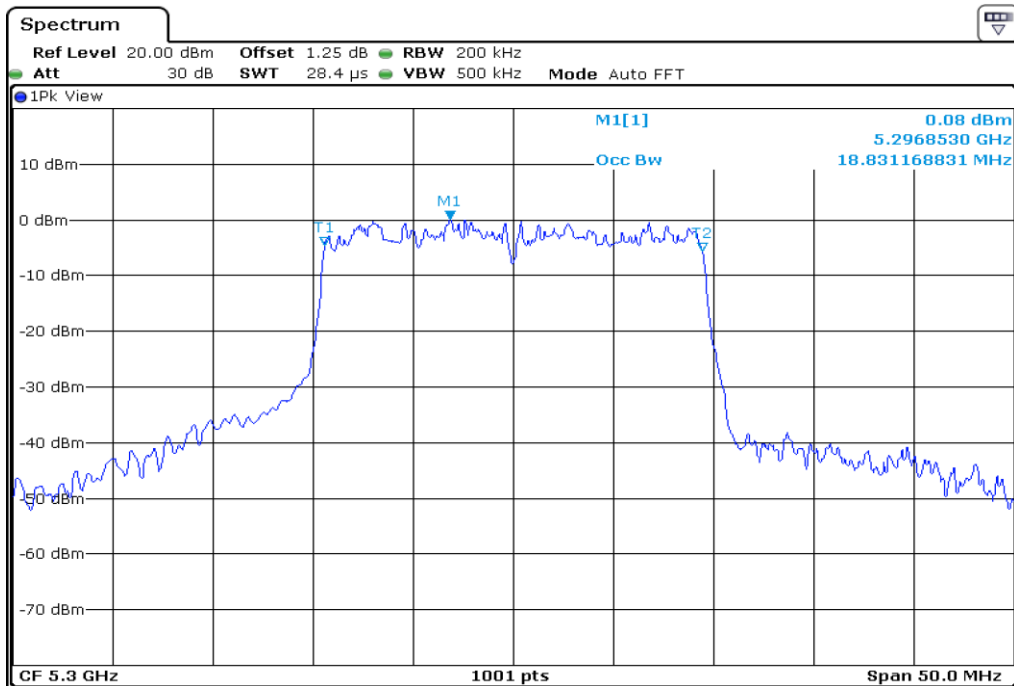

16 99% Occupied Bandwidth

17 99% Occupied Bandwidth

18	99% Occupied Bandwidth
----	------------------------

19 99% Occupied Bandwidth

20 99% Occupied Bandwidth

21 99% Occupied Bandwidth

22 99% Occupied Bandwidth

23 99% Occupied Bandwidth

24 99% Occupied Bandwidth

25 **99% Occupied Bandwidth**

26 **99% Occupied Bandwidth**

27	99% Occupied Bandwidth
----	------------------------

28	99% Occupied Bandwidth
-----------	-------------------------------

29	99% Occupied Bandwidth
-----------	-------------------------------

30	99% Occupied Bandwidth
----	------------------------

Test Band				WLAN_UNII2A_AX			
Antenna				Ant 1			
Test Parameters for Channel Bandwidths							
Test Item	No.	Mode	Channel	Bandwidth	RU Tone	RB index	Verdict
99% Occupied Bandwidth	1	802.11ax HE20	52	20 MHz	26	Low	Pass
	2	802.11ax HE20	52	20 MHz	26	Middle	Pass
	3	802.11ax HE20	52	20 MHz	26	High	Pass
	4	802.11ax HE20	60	20 MHz	26	Low	Pass
	5	802.11ax HE20	60	20 MHz	26	Middle	Pass
	6	802.11ax HE20	60	20 MHz	26	High	Pass
	7	802.11ax HE20	64	20 MHz	26	Low	Pass
	8	802.11ax HE20	64	20 MHz	26	Middle	Pass
	9	802.11ax HE20	64	20 MHz	26	High	Pass
	10	802.11ax HE20	52	20 MHz	52	Low	Pass
	11	802.11ax HE20	52	20 MHz	52	Middle	Pass
	12	802.11ax HE20	52	20 MHz	52	High	Pass
	13	802.11ax HE20	60	20 MHz	52	Low	Pass
	14	802.11ax HE20	60	20 MHz	52	Middle	Pass
	15	802.11ax HE20	60	20 MHz	52	High	Pass
	16	802.11ax HE20	64	20 MHz	52	Low	Pass
	17	802.11ax HE20	64	20 MHz	52	Middle	Pass
	18	802.11ax HE20	64	20 MHz	52	High	Pass
	19	802.11ax HE20	52	20 MHz	106	Low	Pass
	20	802.11ax HE20	52	20 MHz	106	High	Pass
	21	802.11ax HE20	60	20 MHz	106	Low	Pass
	22	802.11ax HE20	60	20 MHz	106	High	Pass
	23	802.11ax HE20	64	20 MHz	106	Low	Pass
	24	802.11ax HE20	64	20 MHz	106	High	Pass
	25	802.11ax HE20	52	20 MHz	242	-	Pass
	26	802.11ax HE20	60	20 MHz	242	-	Pass
	27	802.11ax HE20	64	20 MHz	242	-	Pass
	28	802.11ax HE20	52	20 MHz	SU	-	Pass
	29	802.11ax HE20	60	20 MHz	SU	-	Pass
	30	802.11ax HE20	64	20 MHz	SU	-	Pass