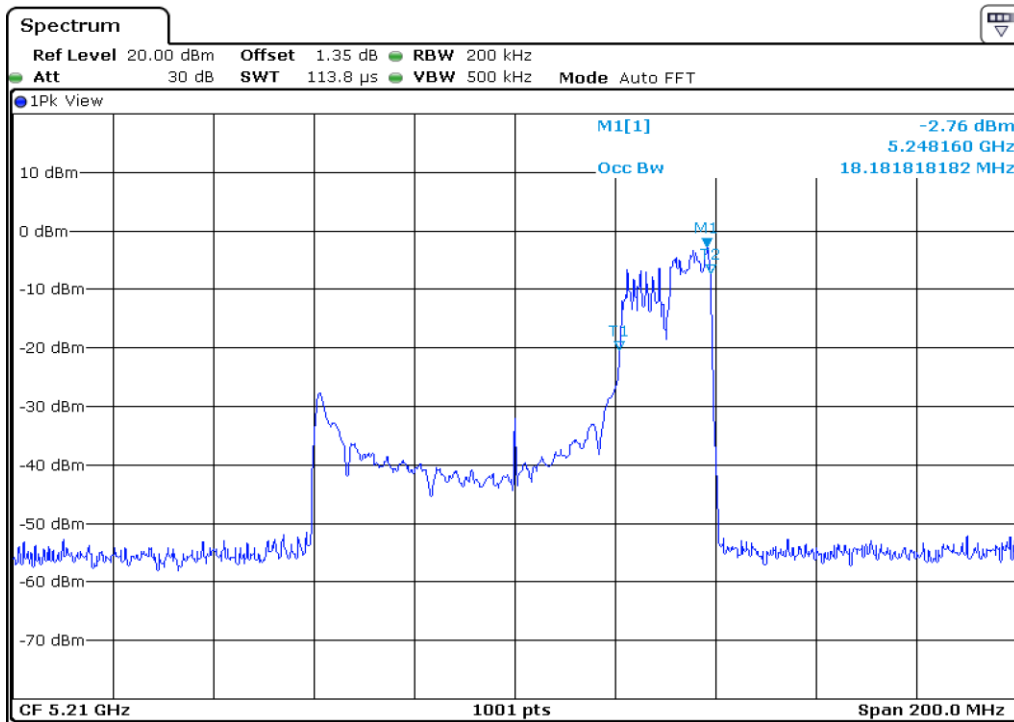

16	99% Occupied Bandwidth
----	------------------------

Test Band				WLAN_UNII1_AX			
Antenna				Ant 1			
Test Parameters for Channel Bandwidths							
Test Item	No.	Mode	Channel	Bandwidth	RU Tone	RB index	Verdict
99% Occupied Bandwidth	1	802.11ax HE80	42	80 MHz	26	Low	Pass
	2	802.11ax HE80	42	80 MHz	26	Middle	Pass
	3	802.11ax HE80	42	80 MHz	26	High	Pass
	4	802.11ax HE80	42	80 MHz	52	Low	Pass
	5	802.11ax HE80	42	80 MHz	52	Middle	Pass
	6	802.11ax HE80	42	80 MHz	52	High	Pass
	7	802.11ax HE80	42	80 MHz	106	Low	Pass
	8	802.11ax HE80	42	80 MHz	106	Middle	Pass
	9	802.11ax HE80	42	80 MHz	106	High	Pass
	10	802.11ax HE80	42	80 MHz	242	Low	Pass
	11	802.11ax HE80	42	80 MHz	242	Middle	Pass
	12	802.11ax HE80	42	80 MHz	242	High	Pass
	13	802.11ax HE80	42	80 MHz	484	Low	Pass
	14	802.11ax HE80	42	80 MHz	484	High	Pass
	15	802.11ax HE80	42	80 MHz	996	-	Pass
	16	802.11ax HE80	42	80 MHz	SU	-	Pass

1	99% Occupied Bandwidth
---	------------------------

2	99% Occupied Bandwidth
---	------------------------

3	99% Occupied Bandwidth
---	------------------------

4 **99% Occupied Bandwidth**

5 **99% Occupied Bandwidth**

6	99% Occupied Bandwidth
---	------------------------

7 99% Occupied Bandwidth

8 99% Occupied Bandwidth

9	99% Occupied Bandwidth
---	------------------------

10	99% Occupied Bandwidth
----	------------------------