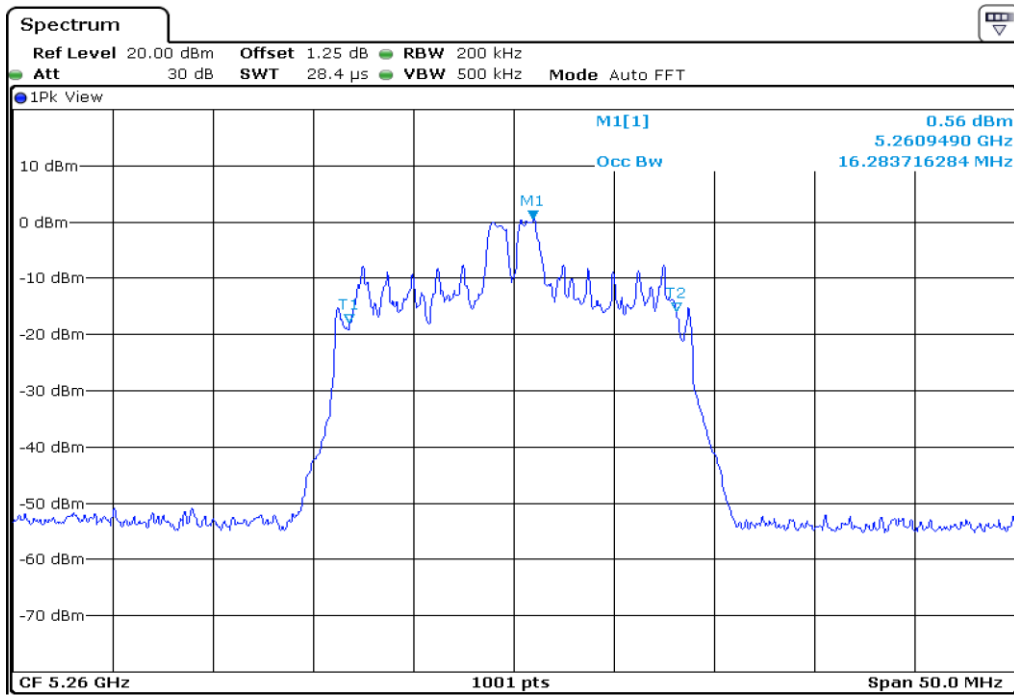

1 99% Occupied Bandwidth