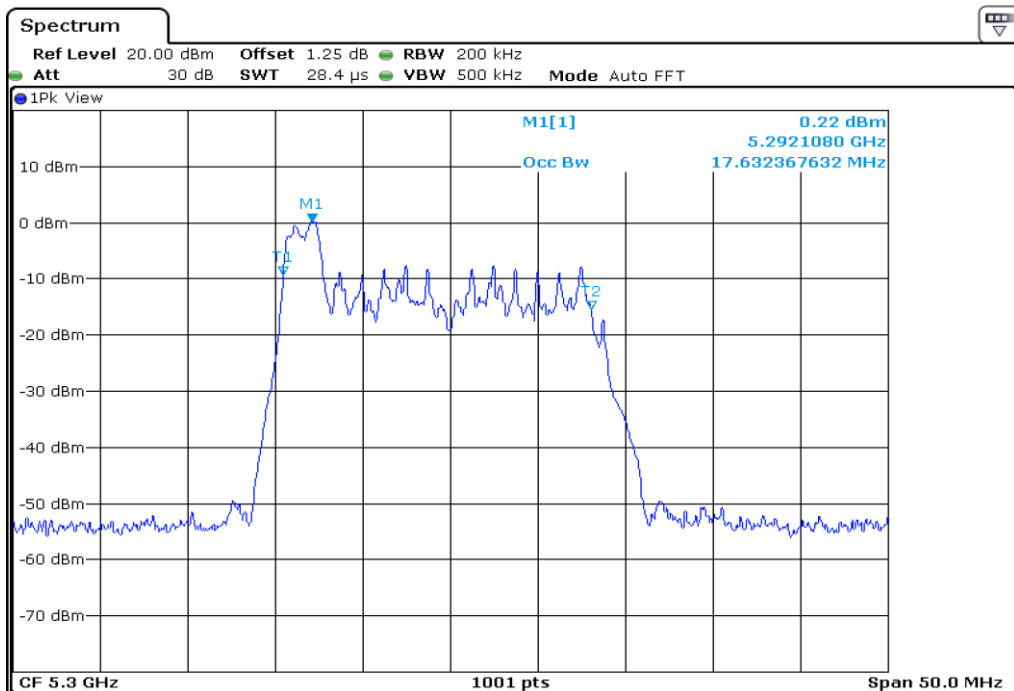

16	99% Occupied Bandwidth
----	------------------------

Test Band				WLAN_UNII2A_AX			
Antenna				Ant 0			
Test Parameters for Channel Bandwidths							
Test Item	No.	Mode	Channel	Bandwidth	RU Tone	RB index	Verdict
99% Occupied Bandwidth	1	802.11ax HE20	52	20 MHz	26	Low	Pass
	2	802.11ax HE20	52	20 MHz	26	Middle	Pass
	3	802.11ax HE20	52	20 MHz	26	High	Pass
	4	802.11ax HE20	60	20 MHz	26	Low	Pass
	5	802.11ax HE20	60	20 MHz	26	Middle	Pass
	6	802.11ax HE20	60	20 MHz	26	High	Pass
	7	802.11ax HE20	64	20 MHz	26	Low	Pass
	8	802.11ax HE20	64	20 MHz	26	Middle	Pass
	9	802.11ax HE20	64	20 MHz	26	High	Pass
	10	802.11ax HE20	52	20 MHz	52	Low	Pass
	11	802.11ax HE20	52	20 MHz	52	Middle	Pass
	12	802.11ax HE20	52	20 MHz	52	High	Pass
	13	802.11ax HE20	60	20 MHz	52	Low	Pass
	14	802.11ax HE20	60	20 MHz	52	Middle	Pass
	15	802.11ax HE20	60	20 MHz	52	High	Pass
	16	802.11ax HE20	64	20 MHz	52	Low	Pass
	17	802.11ax HE20	64	20 MHz	52	Middle	Pass
	18	802.11ax HE20	64	20 MHz	52	High	Pass
	19	802.11ax HE20	52	20 MHz	106	Low	Pass
	20	802.11ax HE20	52	20 MHz	106	High	Pass
	21	802.11ax HE20	60	20 MHz	106	Low	Pass
	22	802.11ax HE20	60	20 MHz	106	High	Pass
	23	802.11ax HE20	64	20 MHz	106	Low	Pass
	24	802.11ax HE20	64	20 MHz	106	High	Pass
	25	802.11ax HE20	52	20 MHz	242	-	Pass
	26	802.11ax HE20	60	20 MHz	242	-	Pass
	27	802.11ax HE20	64	20 MHz	242	-	Pass
	28	802.11ax HE20	52	20 MHz	SU	-	Pass
	29	802.11ax HE20	60	20 MHz	SU	-	Pass
	30	802.11ax HE20	64	20 MHz	SU	-	Pass

1 99% Occupied Bandwidth

2 99% Occupied Bandwidth

3 99% Occupied Bandwidth

4 99% Occupied Bandwidth

5 99% Occupied Bandwidth

6 99% Occupied Bandwidth

7 99% Occupied Bandwidth

8 99% Occupied Bandwidth