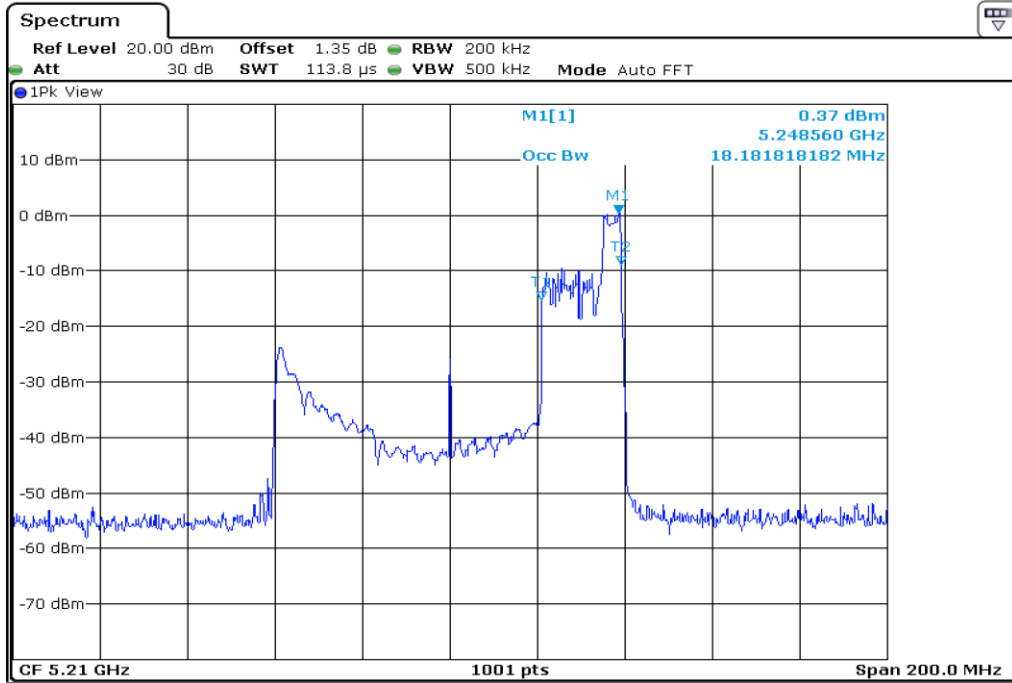

Test Band				WLAN_UNII1_AX			
Antenna				Ant 0			
Test Parameters for Channel Bandwidths							
Test Item	No.	Mode	Channel	Bandwidth	RU Tone	RB index	Verdict
99% Occupied Bandwidth	1	802.11ax HE80	42	80 MHz	26	Low	Pass
	2	802.11ax HE80	42	80 MHz	26	Middle	Pass
	3	802.11ax HE80	42	80 MHz	26	High	Pass
	4	802.11ax HE80	42	80 MHz	52	Low	Pass
	5	802.11ax HE80	42	80 MHz	52	Middle	Pass
	6	802.11ax HE80	42	80 MHz	52	High	Pass
	7	802.11ax HE80	42	80 MHz	106	Low	Pass
	8	802.11ax HE80	42	80 MHz	106	Middle	Pass
	9	802.11ax HE80	42	80 MHz	106	High	Pass
	10	802.11ax HE80	42	80 MHz	242	Low	Pass
	11	802.11ax HE80	42	80 MHz	242	Middle	Pass
	12	802.11ax HE80	42	80 MHz	242	High	Pass
	13	802.11ax HE80	42	80 MHz	484	Low	Pass
	14	802.11ax HE80	42	80 MHz	484	High	Pass
	15	802.11ax HE80	42	80 MHz	996	-	Pass
	16	802.11ax HE80	42	80 MHz	SU	-	Pass

1 99% Occupied Bandwidth

2 99% Occupied Bandwidth

3	99% Occupied Bandwidth
---	------------------------

4 99% Occupied Bandwidth

5 99% Occupied Bandwidth

6	<b>99% Occupied Bandwidth</b>
---	-------------------------------

7 99% Occupied Bandwidth

8 99% Occupied Bandwidth

9	99% Occupied Bandwidth
---	------------------------