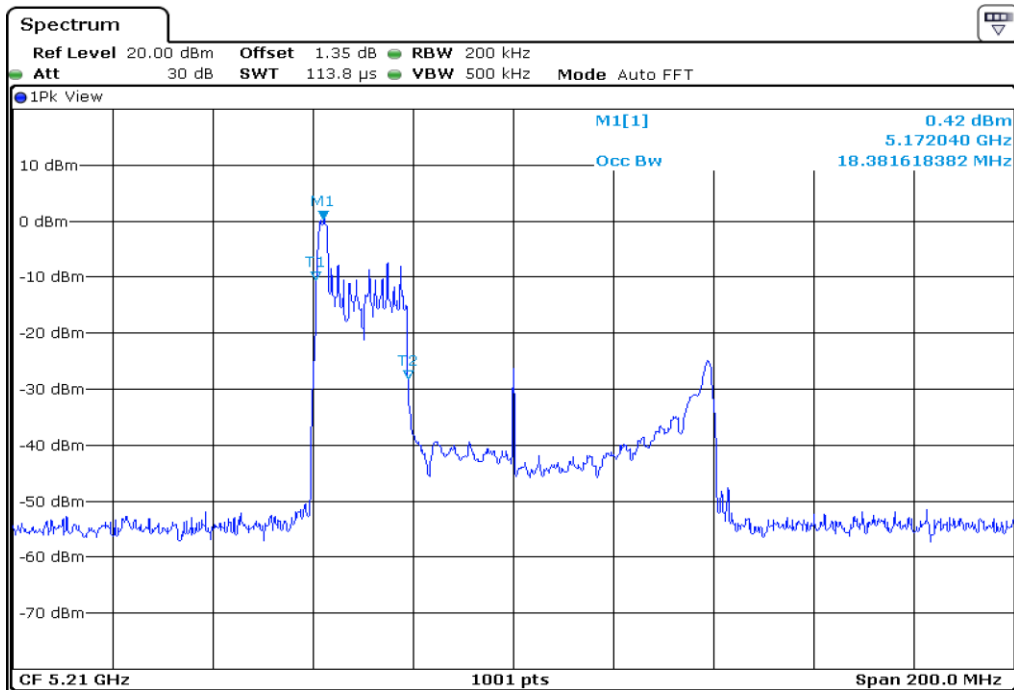

18	99% Occupied Bandwidth
----	------------------------

19	99% Occupied Bandwidth
----	------------------------

20	99% Occupied Bandwidth
----	------------------------

21	99% Occupied Bandwidth
----	------------------------

22	99% Occupied Bandwidth
----	------------------------

23 99% Occupied Bandwidth

24 99% Occupied Bandwidth

25	99% Occupied Bandwidth
----	------------------------

26	99% Occupied Bandwidth
----	------------------------

Test Band				WLAN_UNII1_AX			
Antenna				Ant 0			
Test Parameters for Channel Bandwidths							
Test Item	No.	Mode	Channel	Bandwidth	RU Tone	RB index	Verdict
99% Occupied Bandwidth	1	802.11ax HE80	42	80 MHz	26	Low	Pass
	2	802.11ax HE80	42	80 MHz	26	Middle	Pass
	3	802.11ax HE80	42	80 MHz	26	High	Pass
	4	802.11ax HE80	42	80 MHz	52	Low	Pass
	5	802.11ax HE80	42	80 MHz	52	Middle	Pass
	6	802.11ax HE80	42	80 MHz	52	High	Pass
	7	802.11ax HE80	42	80 MHz	106	Low	Pass
	8	802.11ax HE80	42	80 MHz	106	Middle	Pass
	9	802.11ax HE80	42	80 MHz	106	High	Pass
	10	802.11ax HE80	42	80 MHz	242	Low	Pass
	11	802.11ax HE80	42	80 MHz	242	Middle	Pass
	12	802.11ax HE80	42	80 MHz	242	High	Pass
	13	802.11ax HE80	42	80 MHz	484	Low	Pass
	14	802.11ax HE80	42	80 MHz	484	High	Pass
	15	802.11ax HE80	42	80 MHz	996	-	Pass
	16	802.11ax HE80	42	80 MHz	SU	-	Pass