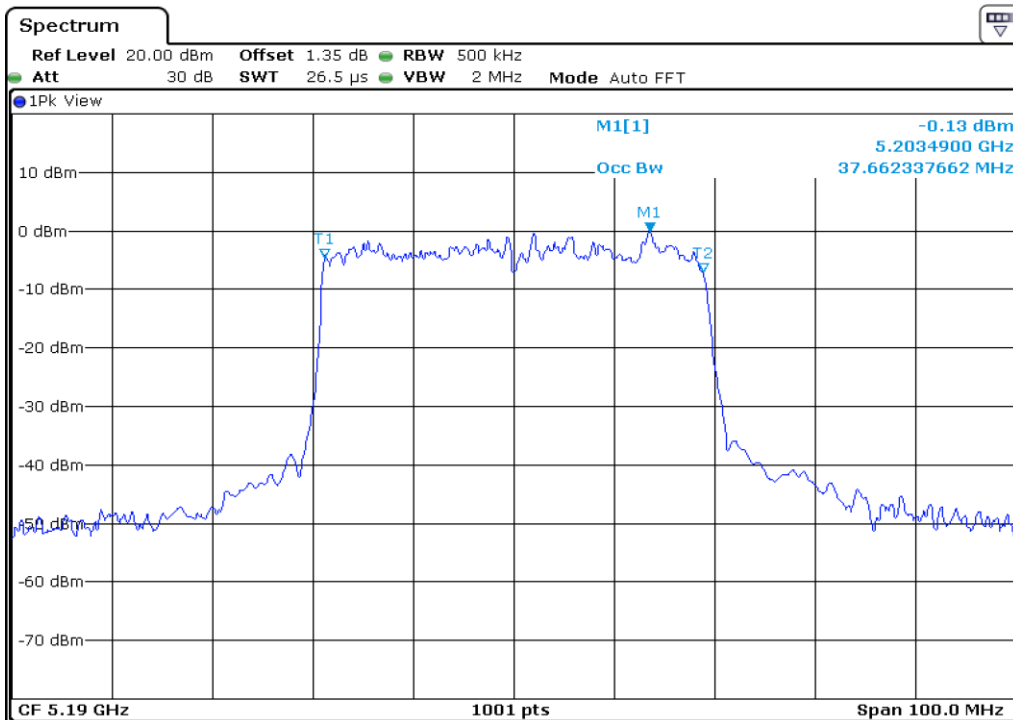

18	99% Occupied Bandwidth
----	------------------------

19	99% Occupied Bandwidth
----	------------------------

20	99% Occupied Bandwidth
----	------------------------

21	99% Occupied Bandwidth
----	------------------------

22	99% Occupied Bandwidth
----	------------------------

23 99% Occupied Bandwidth

24 99% Occupied Bandwidth

25	99% Occupied Bandwidth
----	------------------------

26	99% Occupied Bandwidth
----	------------------------

Test Band				WLAN_UNII1_AX			
Antenna				Ant 0			
Test Parameters for Channel Bandwidths							
Test Item	No.	Mode	Channel	Bandwidth	RU Tone	RB index	Verdict
99% Occupied Bandwidth	1	802.11ax HE80	42	80 MHz	26	Low	Pass
	2	802.11ax HE80	42	80 MHz	26	Middle	Pass
	3	802.11ax HE80	42	80 MHz	26	High	Pass
	4	802.11ax HE80	42	80 MHz	52	Low	Pass
	5	802.11ax HE80	42	80 MHz	52	Middle	Pass
	6	802.11ax HE80	42	80 MHz	52	High	Pass
	7	802.11ax HE80	42	80 MHz	106	Low	Pass
	8	802.11ax HE80	42	80 MHz	106	Middle	Pass
	9	802.11ax HE80	42	80 MHz	106	High	Pass
	10	802.11ax HE80	42	80 MHz	242	Low	Pass
	11	802.11ax HE80	42	80 MHz	242	Middle	Pass
	12	802.11ax HE80	42	80 MHz	242	High	Pass
	13	802.11ax HE80	42	80 MHz	484	Low	Pass
	14	802.11ax HE80	42	80 MHz	484	High	Pass
	15	802.11ax HE80	42	80 MHz	996	-	Pass
	16	802.11ax HE80	42	80 MHz	SU	-	Pass