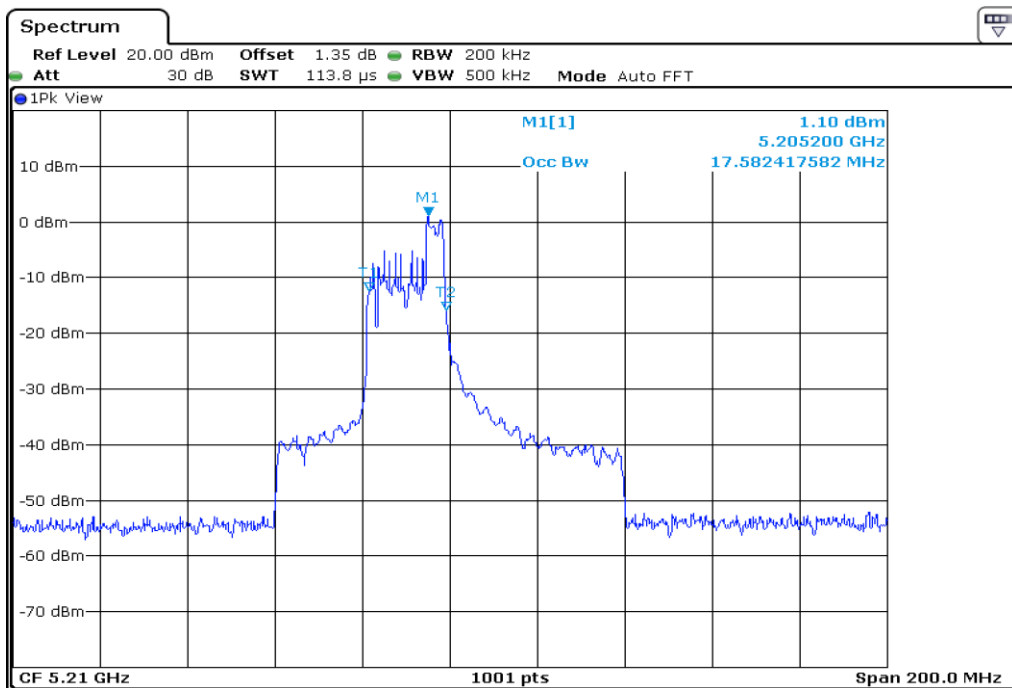

Test Band				WLAN_UNII1_AX			
Antenna				Ant 0			
Test Parameters for Channel Bandwidths							
Test Item	No.	Mode	Channel	Bandwidth	RU Tone	RB index	Verdict
99% Occupied Bandwidth	1	802.11ax HE80	42	80 MHz	26	Low	Pass
	2	802.11ax HE80	42	80 MHz	26	Middle	Pass
	3	802.11ax HE80	42	80 MHz	26	High	Pass
	4	802.11ax HE80	42	80 MHz	52	Low	Pass
	5	802.11ax HE80	42	80 MHz	52	Middle	Pass
	6	802.11ax HE80	42	80 MHz	52	High	Pass
	7	802.11ax HE80	42	80 MHz	106	Low	Pass
	8	802.11ax HE80	42	80 MHz	106	Middle	Pass
	9	802.11ax HE80	42	80 MHz	106	High	Pass
	10	802.11ax HE80	42	80 MHz	242	Low	Pass
	11	802.11ax HE80	42	80 MHz	242	Middle	Pass
	12	802.11ax HE80	42	80 MHz	242	High	Pass
	13	802.11ax HE80	42	80 MHz	484	Low	Pass
	14	802.11ax HE80	42	80 MHz	484	High	Pass
	15	802.11ax HE80	42	80 MHz	996	-	Pass
	16	802.11ax HE80	42	80 MHz	SU	-	Pass

1 99% Occupied Bandwidth

2 99% Occupied Bandwidth

3	99% Occupied Bandwidth
---	------------------------

4 99% Occupied Bandwidth

5 99% Occupied Bandwidth

6	<b>99% Occupied Bandwidth</b>
---	-------------------------------

7 99% Occupied Bandwidth

8 99% Occupied Bandwidth

9	99% Occupied Bandwidth
---	------------------------