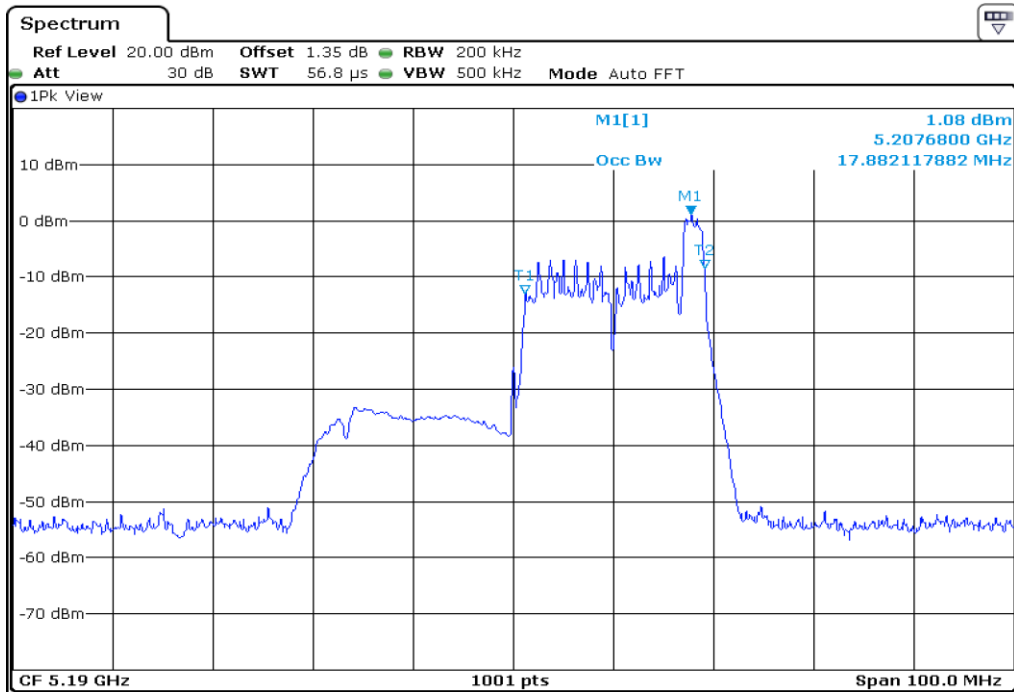

30	99% Occupied Bandwidth
----	------------------------

Test Band				WLAN_UNI11_AX			
Antenna				Ant 0			
Test Parameters for Channel Bandwidths							
Test Item	No.	Mode	Channel	Bandwidth	RU Tone	RB index	Verdict
99% Occupied Bandwidth	1	802.11ax HE40	38	40 MHz	26	Low	Pass
	2	802.11ax HE40	38	40 MHz	26	Middle	Pass
	3	802.11ax HE40	38	40 MHz	26	High	Pass
	4	802.11ax HE40	46	40 MHz	26	Low	Pass
	5	802.11ax HE40	46	40 MHz	26	Middle	Pass
	6	802.11ax HE40	46	40 MHz	26	High	Pass
	7	802.11ax HE40	38	40 MHz	52	Low	Pass
	8	802.11ax HE40	38	40 MHz	52	Middle	Pass
	9	802.11ax HE40	38	40 MHz	52	High	Pass
	10	802.11ax HE40	46	40 MHz	52	Low	Pass
	11	802.11ax HE40	46	40 MHz	52	Middle	Pass
	12	802.11ax HE40	46	40 MHz	52	High	Pass
	13	802.11ax HE40	38	40 MHz	106	Low	Pass
	14	802.11ax HE40	38	40 MHz	106	Middle	Pass
	15	802.11ax HE40	38	40 MHz	106	High	Pass
	16	802.11ax HE40	46	40 MHz	106	Low	Pass
	17	802.11ax HE40	46	40 MHz	106	Middle	Pass
	18	802.11ax HE40	46	40 MHz	106	High	Pass
	19	802.11ax HE40	38	40 MHz	242	Low	Pass
	20	802.11ax HE40	38	40 MHz	242	High	Pass
	21	802.11ax HE40	46	40 MHz	242	Low	Pass
	22	802.11ax HE40	46	40 MHz	242	High	Pass
	23	802.11ax HE40	38	40 MHz	484	-	Pass
	24	802.11ax HE40	46	40 MHz	484	-	Pass
	25	802.11ax HE40	38	40 MHz	SU	-	Pass
	26	802.11ax HE40	46	40 MHz	SU	-	Pass

1 99% Occupied Bandwidth

2 99% Occupied Bandwidth

3	99% Occupied Bandwidth
---	------------------------

4	99% Occupied Bandwidth
---	------------------------

5 99% Occupied Bandwidth

6 99% Occupied Bandwidth