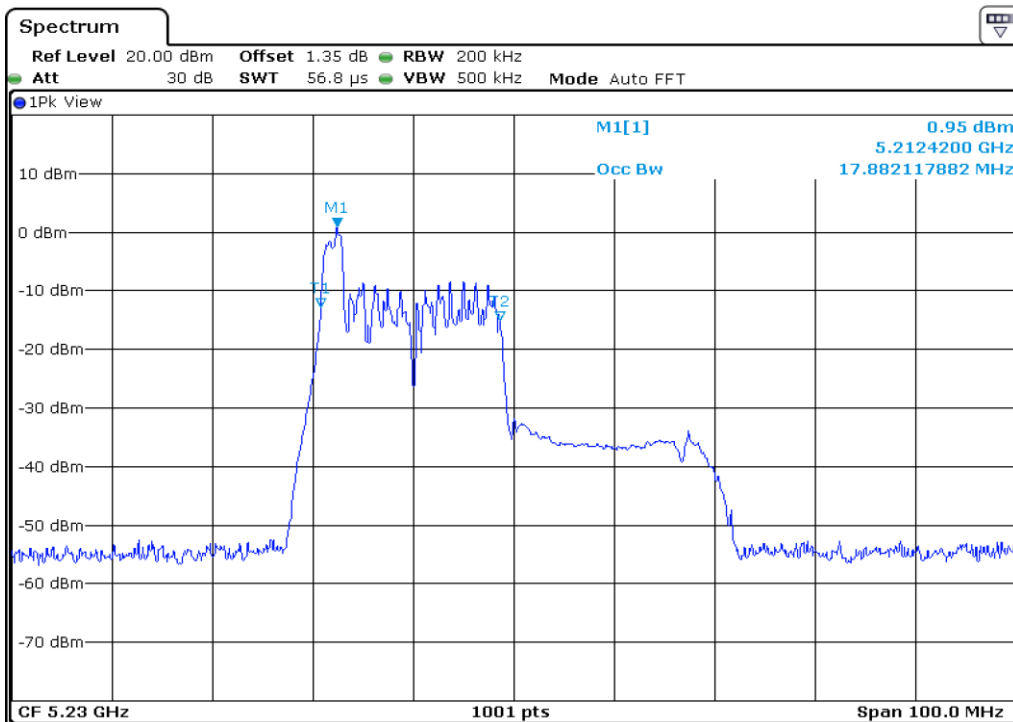

22 99% Occupied Bandwidth

**23**      **99% Occupied Bandwidth**

**24**      **99% Occupied Bandwidth**

25 99% Occupied Bandwidth

26 99% Occupied Bandwidth

Test Band				WLAN_UNII1_AX			
Antenna				Ant 1			
Test Parameters for Channel Bandwidths							
Test Item	No.	Mode	Channel	Bandwidth	RU Tone	RB index	Verdict
99% Occupied Bandwidth	1	802.11ax HE40	38	40 MHz	26	Low	Pass
	2	802.11ax HE40	38	40 MHz	26	Middle	Pass
	3	802.11ax HE40	38	40 MHz	26	High	Pass
	4	802.11ax HE40	46	40 MHz	26	Low	Pass
	5	802.11ax HE40	46	40 MHz	26	Middle	Pass
	6	802.11ax HE40	46	40 MHz	26	High	Pass
	7	802.11ax HE40	38	40 MHz	52	Low	Pass
	8	802.11ax HE40	38	40 MHz	52	Middle	Pass
	9	802.11ax HE40	38	40 MHz	52	High	Pass
	10	802.11ax HE40	46	40 MHz	52	Low	Pass
	11	802.11ax HE40	46	40 MHz	52	Middle	Pass
	12	802.11ax HE40	46	40 MHz	52	High	Pass
	13	802.11ax HE40	38	40 MHz	106	Low	Pass
	14	802.11ax HE40	38	40 MHz	106	Middle	Pass
	15	802.11ax HE40	38	40 MHz	106	High	Pass
	16	802.11ax HE40	46	40 MHz	106	Low	Pass
	17	802.11ax HE40	46	40 MHz	106	Middle	Pass
	18	802.11ax HE40	46	40 MHz	106	High	Pass
	19	802.11ax HE40	38	40 MHz	242	Low	Pass
	20	802.11ax HE40	38	40 MHz	242	High	Pass
	21	802.11ax HE40	46	40 MHz	242	Low	Pass
	22	802.11ax HE40	46	40 MHz	242	High	Pass
	23	802.11ax HE40	38	40 MHz	484	-	Pass
	24	802.11ax HE40	46	40 MHz	484	-	Pass
	25	802.11ax HE40	38	40 MHz	SU	-	Pass
	26	802.11ax HE40	46	40 MHz	SU	-	Pass

1	<b>99% Occupied Bandwidth</b>
---	-------------------------------

2	<b>99% Occupied Bandwidth</b>
---	-------------------------------

**3** 99% Occupied Bandwidth

**4** 99% Occupied Bandwidth

5	<b>99% Occupied Bandwidth</b>
---	-------------------------------