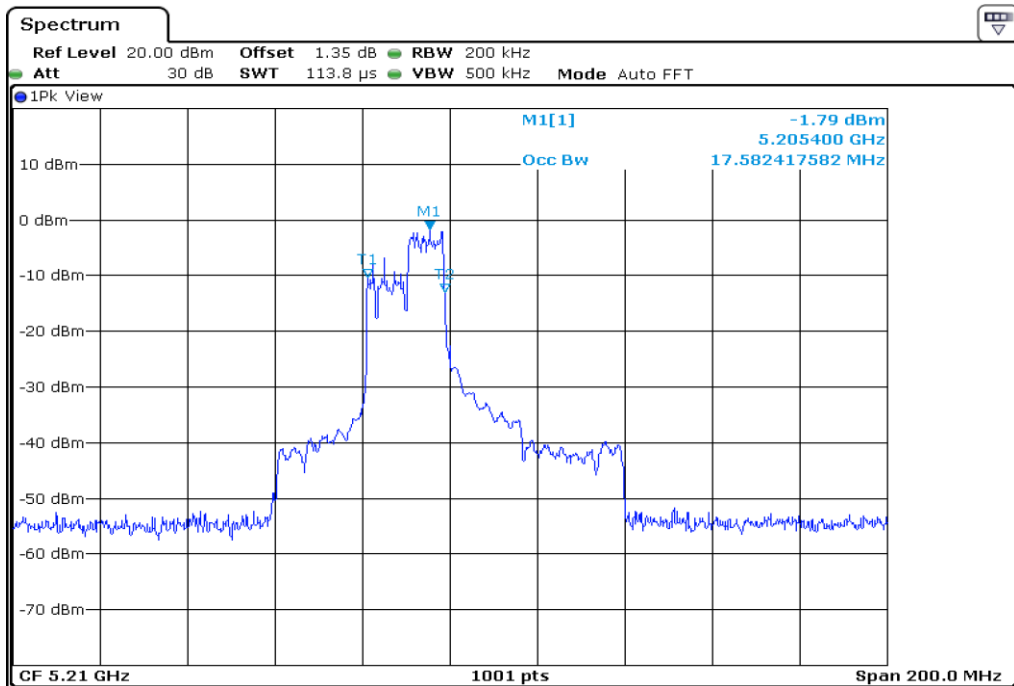

Test Band				WLAN_UNII1_AX			
Antenna				Ant 0			
Test Parameters for Channel Bandwidths							
Test Item	No.	Mode	Channel	Bandwidth	RU Tone	RB index	Verdict
99% Occupied Bandwidth	1	802.11ax HE80	42	80 MHz	26	Low	Pass
	2	802.11ax HE80	42	80 MHz	26	Middle	Pass
	3	802.11ax HE80	42	80 MHz	26	High	Pass
	4	802.11ax HE80	42	80 MHz	52	Low	Pass
	5	802.11ax HE80	42	80 MHz	52	Middle	Pass
	6	802.11ax HE80	42	80 MHz	52	High	Pass
	7	802.11ax HE80	42	80 MHz	106	Low	Pass
	8	802.11ax HE80	42	80 MHz	106	Middle	Pass
	9	802.11ax HE80	42	80 MHz	106	High	Pass
	10	802.11ax HE80	42	80 MHz	242	Low	Pass
	11	802.11ax HE80	42	80 MHz	242	Middle	Pass
	12	802.11ax HE80	42	80 MHz	242	High	Pass
	13	802.11ax HE80	42	80 MHz	484	Low	Pass
	14	802.11ax HE80	42	80 MHz	484	High	Pass
	15	802.11ax HE80	42	80 MHz	996	-	Pass
	16	802.11ax HE80	42	80 MHz	SU	-	Pass

1 99% Occupied Bandwidth

2 99% Occupied Bandwidth

3	99% Occupied Bandwidth
---	------------------------

4 99% Occupied Bandwidth

5 99% Occupied Bandwidth

6	<b>99% Occupied Bandwidth</b>
---	-------------------------------

7 99% Occupied Bandwidth

8 99% Occupied Bandwidth

9	99% Occupied Bandwidth
---	------------------------