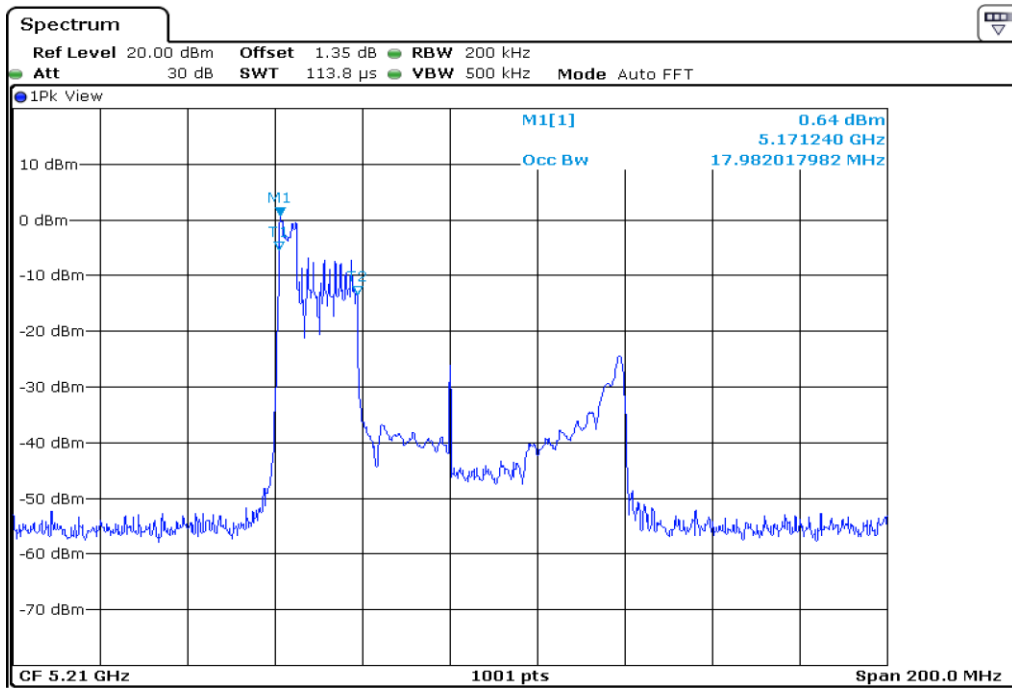

22	99% Occupied Bandwidth
----	------------------------

23 99% Occupied Bandwidth

24 99% Occupied Bandwidth

25	99% Occupied Bandwidth
----	------------------------

26	99% Occupied Bandwidth
----	------------------------

Test Band				WLAN_UNII1_AX			
Antenna				Ant 0			
Test Parameters for Channel Bandwidths							
Test Item	No.	Mode	Channel	Bandwidth	RU Tone	RB index	Verdict
99% Occupied Bandwidth	1	802.11ax HE80	42	80 MHz	26	Low	Pass
	2	802.11ax HE80	42	80 MHz	26	Middle	Pass
	3	802.11ax HE80	42	80 MHz	26	High	Pass
	4	802.11ax HE80	42	80 MHz	52	Low	Pass
	5	802.11ax HE80	42	80 MHz	52	Middle	Pass
	6	802.11ax HE80	42	80 MHz	52	High	Pass
	7	802.11ax HE80	42	80 MHz	106	Low	Pass
	8	802.11ax HE80	42	80 MHz	106	Middle	Pass
	9	802.11ax HE80	42	80 MHz	106	High	Pass
	10	802.11ax HE80	42	80 MHz	242	Low	Pass
	11	802.11ax HE80	42	80 MHz	242	Middle	Pass
	12	802.11ax HE80	42	80 MHz	242	High	Pass
	13	802.11ax HE80	42	80 MHz	484	Low	Pass
	14	802.11ax HE80	42	80 MHz	484	High	Pass
	15	802.11ax HE80	42	80 MHz	996	-	Pass
	16	802.11ax HE80	42	80 MHz	SU	-	Pass

1 99% Occupied Bandwidth

2 99% Occupied Bandwidth

3	99% Occupied Bandwidth
---	------------------------

4 99% Occupied Bandwidth

5 99% Occupied Bandwidth

6	<b>99% Occupied Bandwidth</b>
---	-------------------------------

7 99% Occupied Bandwidth

8 99% Occupied Bandwidth

9	99% Occupied Bandwidth
---	------------------------