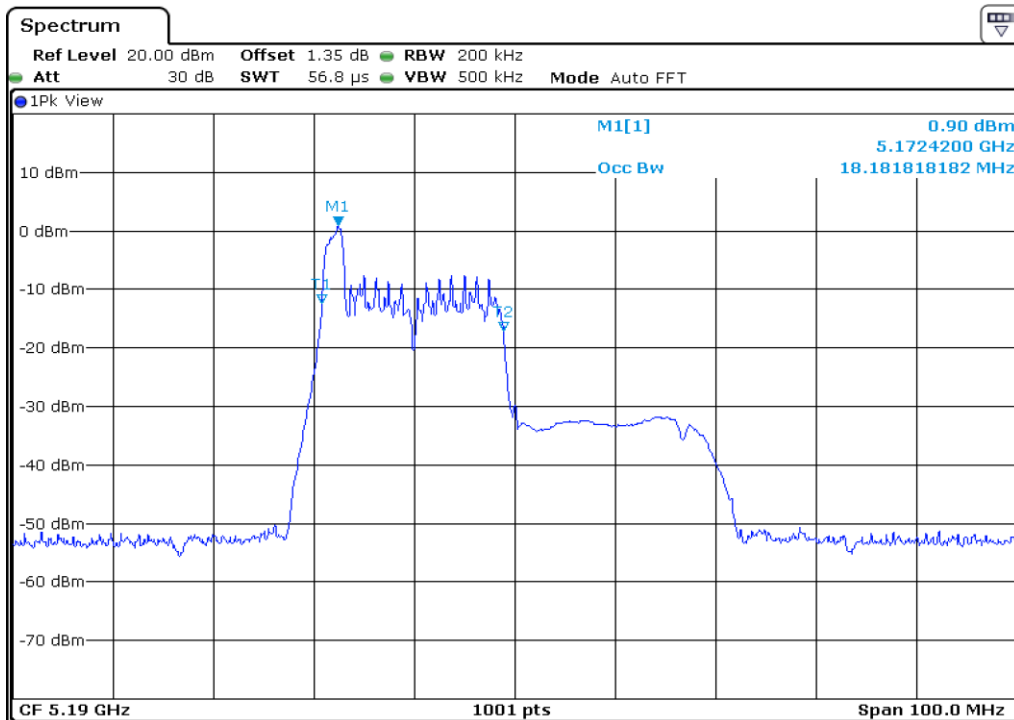

22 99% Occupied Bandwidth

**23**      **99% Occupied Bandwidth**

**24**      **99% Occupied Bandwidth**

25 99% Occupied Bandwidth

26 99% Occupied Bandwidth

Test Band				WLAN_UNII1_AX			
Antenna				Ant 1			
Test Parameters for Channel Bandwidths							
Test Item	No.	Mode	Channel	Bandwidth	RU Tone	RB index	Verdict
99% Occupied Bandwidth	1	802.11ax HE40	38	40 MHz	26	Low	Pass
	2	802.11ax HE40	38	40 MHz	26	Middle	Pass
	3	802.11ax HE40	38	40 MHz	26	High	Pass
	4	802.11ax HE40	46	40 MHz	26	Low	Pass
	5	802.11ax HE40	46	40 MHz	26	Middle	Pass
	6	802.11ax HE40	46	40 MHz	26	High	Pass
	7	802.11ax HE40	38	40 MHz	52	Low	Pass
	8	802.11ax HE40	38	40 MHz	52	Middle	Pass
	9	802.11ax HE40	38	40 MHz	52	High	Pass
	10	802.11ax HE40	46	40 MHz	52	Low	Pass
	11	802.11ax HE40	46	40 MHz	52	Middle	Pass
	12	802.11ax HE40	46	40 MHz	52	High	Pass
	13	802.11ax HE40	38	40 MHz	106	Low	Pass
	14	802.11ax HE40	38	40 MHz	106	Middle	Pass
	15	802.11ax HE40	38	40 MHz	106	High	Pass
	16	802.11ax HE40	46	40 MHz	106	Low	Pass
	17	802.11ax HE40	46	40 MHz	106	Middle	Pass
	18	802.11ax HE40	46	40 MHz	106	High	Pass
	19	802.11ax HE40	38	40 MHz	242	Low	Pass
	20	802.11ax HE40	38	40 MHz	242	High	Pass
	21	802.11ax HE40	46	40 MHz	242	Low	Pass
	22	802.11ax HE40	46	40 MHz	242	High	Pass
	23	802.11ax HE40	38	40 MHz	484	-	Pass
	24	802.11ax HE40	46	40 MHz	484	-	Pass
	25	802.11ax HE40	38	40 MHz	SU	-	Pass
	26	802.11ax HE40	46	40 MHz	SU	-	Pass