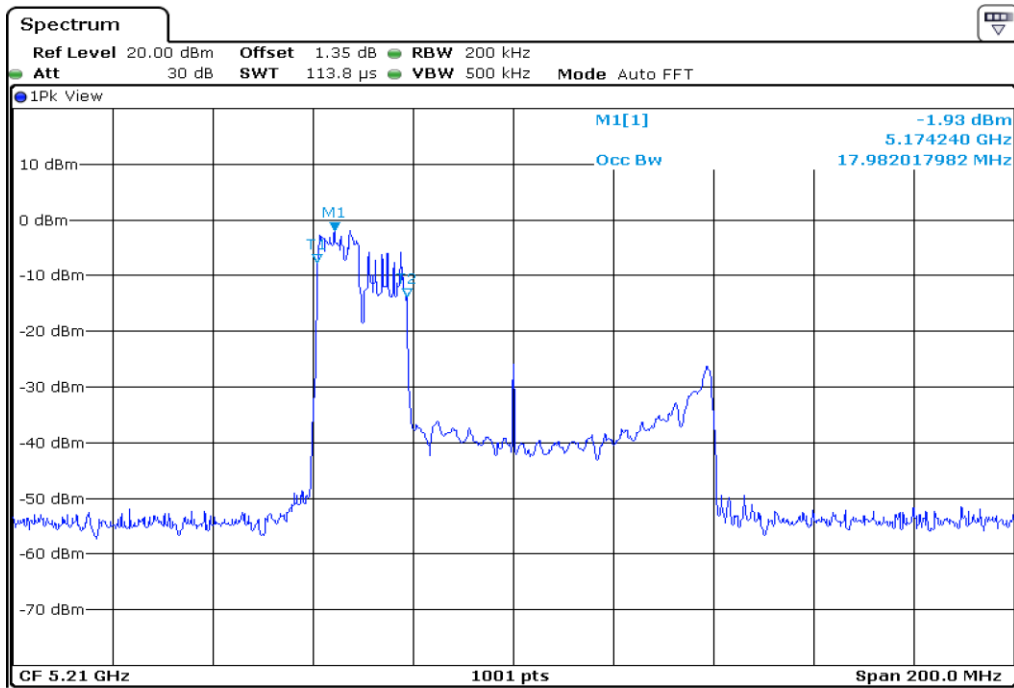

Test Band				WLAN_UNII1_AX			
Antenna				Ant 0			
Test Parameters for Channel Bandwidths							
Test Item	No.	Mode	Channel	Bandwidth	RU Tone	RB index	Verdict
99% Occupied Bandwidth	1	802.11ax HE80	42	80 MHz	26	Low	Pass
	2	802.11ax HE80	42	80 MHz	26	Middle	Pass
	3	802.11ax HE80	42	80 MHz	26	High	Pass
	4	802.11ax HE80	42	80 MHz	52	Low	Pass
	5	802.11ax HE80	42	80 MHz	52	Middle	Pass
	6	802.11ax HE80	42	80 MHz	52	High	Pass
	7	802.11ax HE80	42	80 MHz	106	Low	Pass
	8	802.11ax HE80	42	80 MHz	106	Middle	Pass
	9	802.11ax HE80	42	80 MHz	106	High	Pass
	10	802.11ax HE80	42	80 MHz	242	Low	Pass
	11	802.11ax HE80	42	80 MHz	242	Middle	Pass
	12	802.11ax HE80	42	80 MHz	242	High	Pass
	13	802.11ax HE80	42	80 MHz	484	Low	Pass
	14	802.11ax HE80	42	80 MHz	484	High	Pass
	15	802.11ax HE80	42	80 MHz	996	-	Pass
	16	802.11ax HE80	42	80 MHz	SU	-	Pass

1 99% Occupied Bandwidth

2 99% Occupied Bandwidth

3	99% Occupied Bandwidth
---	------------------------

4 99% Occupied Bandwidth

5 99% Occupied Bandwidth

6	<b>99% Occupied Bandwidth</b>
---	-------------------------------

7 99% Occupied Bandwidth

8 99% Occupied Bandwidth

9	99% Occupied Bandwidth
---	------------------------