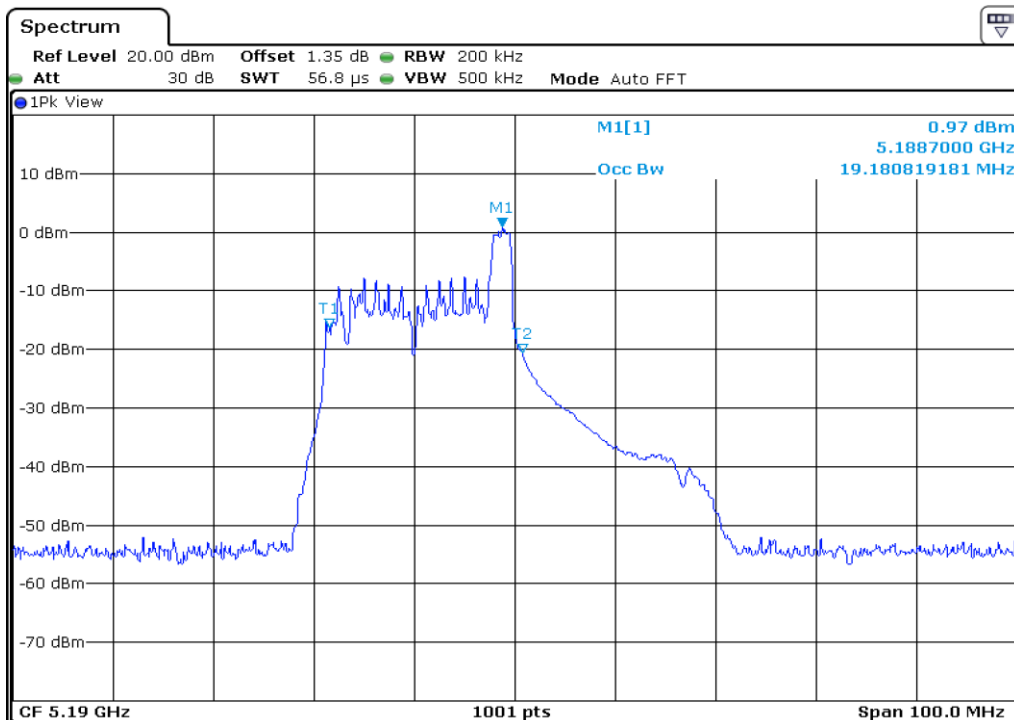

**14** 99% Occupied Bandwidth

15      99% Occupied Bandwidth

16      99% Occupied Bandwidth

17 99% Occupied Bandwidth

18 99% Occupied Bandwidth

19 99% Occupied Bandwidth

20 99% Occupied Bandwidth

21 99% Occupied Bandwidth

22 99% Occupied Bandwidth

**23**      **99% Occupied Bandwidth**

**24**      **99% Occupied Bandwidth**

25 99% Occupied Bandwidth

26 99% Occupied Bandwidth

Test Band				WLAN_UNII1_AX			
Antenna				Ant 1			
Test Parameters for Channel Bandwidths							
Test Item	No.	Mode	Channel	Bandwidth	RU Tone	RB index	Verdict
99% Occupied Bandwidth	1	802.11ax HE40	38	40 MHz	26	Low	Pass
	2	802.11ax HE40	38	40 MHz	26	Middle	Pass
	3	802.11ax HE40	38	40 MHz	26	High	Pass
	4	802.11ax HE40	46	40 MHz	26	Low	Pass
	5	802.11ax HE40	46	40 MHz	26	Middle	Pass
	6	802.11ax HE40	46	40 MHz	26	High	Pass
	7	802.11ax HE40	38	40 MHz	52	Low	Pass
	8	802.11ax HE40	38	40 MHz	52	Middle	Pass
	9	802.11ax HE40	38	40 MHz	52	High	Pass
	10	802.11ax HE40	46	40 MHz	52	Low	Pass
	11	802.11ax HE40	46	40 MHz	52	Middle	Pass
	12	802.11ax HE40	46	40 MHz	52	High	Pass
	13	802.11ax HE40	38	40 MHz	106	Low	Pass
	14	802.11ax HE40	38	40 MHz	106	Middle	Pass
	15	802.11ax HE40	38	40 MHz	106	High	Pass
	16	802.11ax HE40	46	40 MHz	106	Low	Pass
	17	802.11ax HE40	46	40 MHz	106	Middle	Pass
	18	802.11ax HE40	46	40 MHz	106	High	Pass
	19	802.11ax HE40	38	40 MHz	242	Low	Pass
	20	802.11ax HE40	38	40 MHz	242	High	Pass
	21	802.11ax HE40	46	40 MHz	242	Low	Pass
	22	802.11ax HE40	46	40 MHz	242	High	Pass
	23	802.11ax HE40	38	40 MHz	484	-	Pass
	24	802.11ax HE40	46	40 MHz	484	-	Pass
	25	802.11ax HE40	38	40 MHz	SU	-	Pass
	26	802.11ax HE40	46	40 MHz	SU	-	Pass

1	<b>99% Occupied Bandwidth</b>
---	-------------------------------

2	<b>99% Occupied Bandwidth</b>
---	-------------------------------

**3** 99% Occupied Bandwidth

**4** 99% Occupied Bandwidth

5	<b>99% Occupied Bandwidth</b>
---	-------------------------------