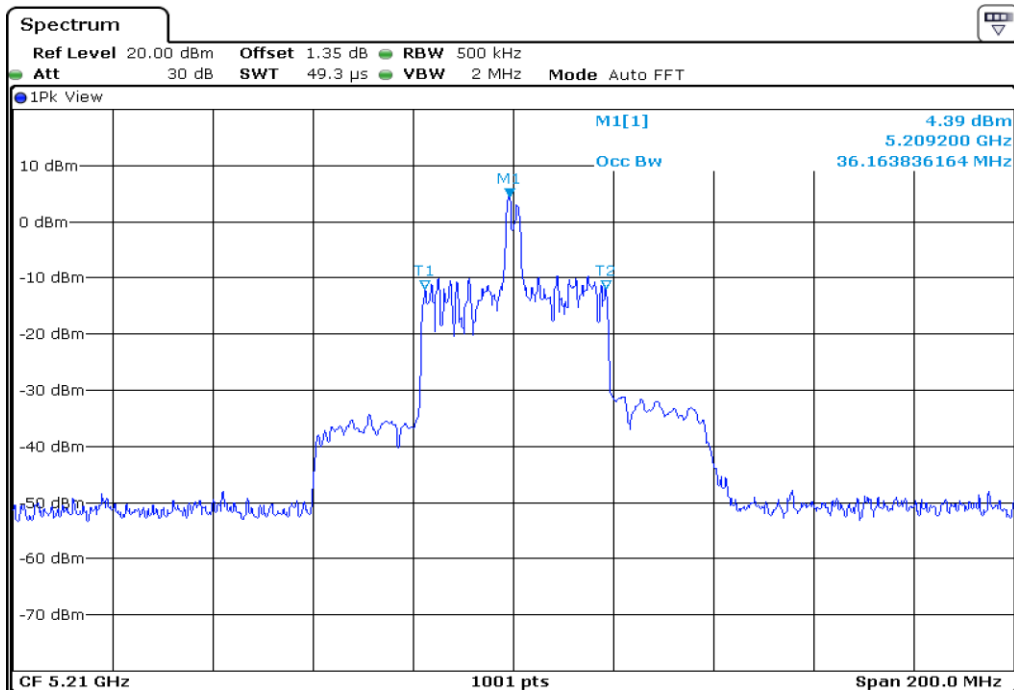

2 99% Occupied Bandwidth