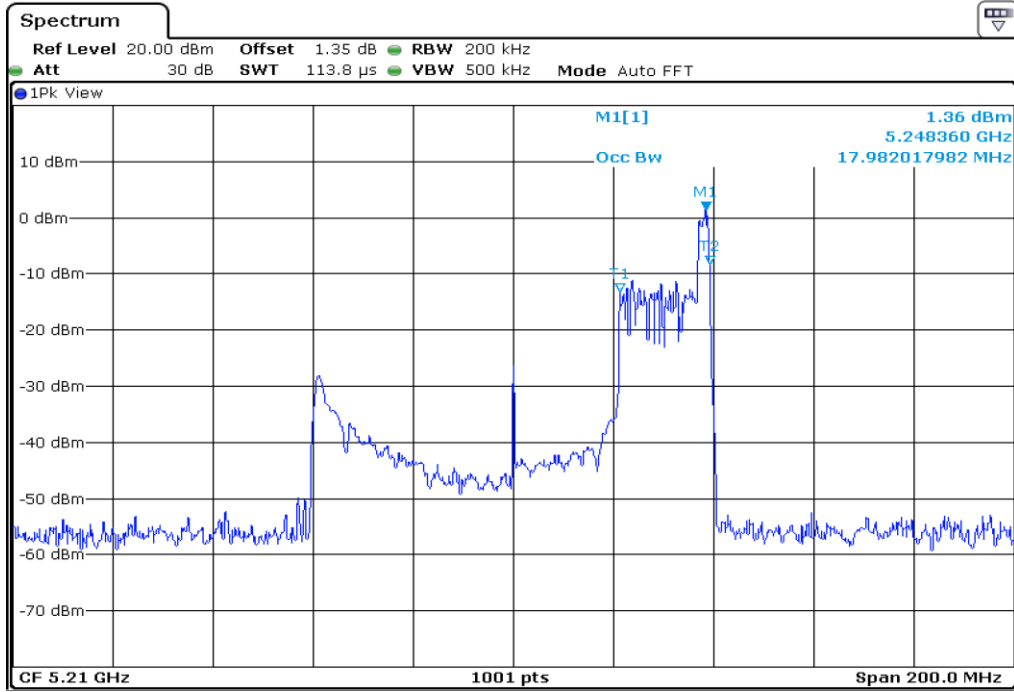

3	99% Occupied Bandwidth