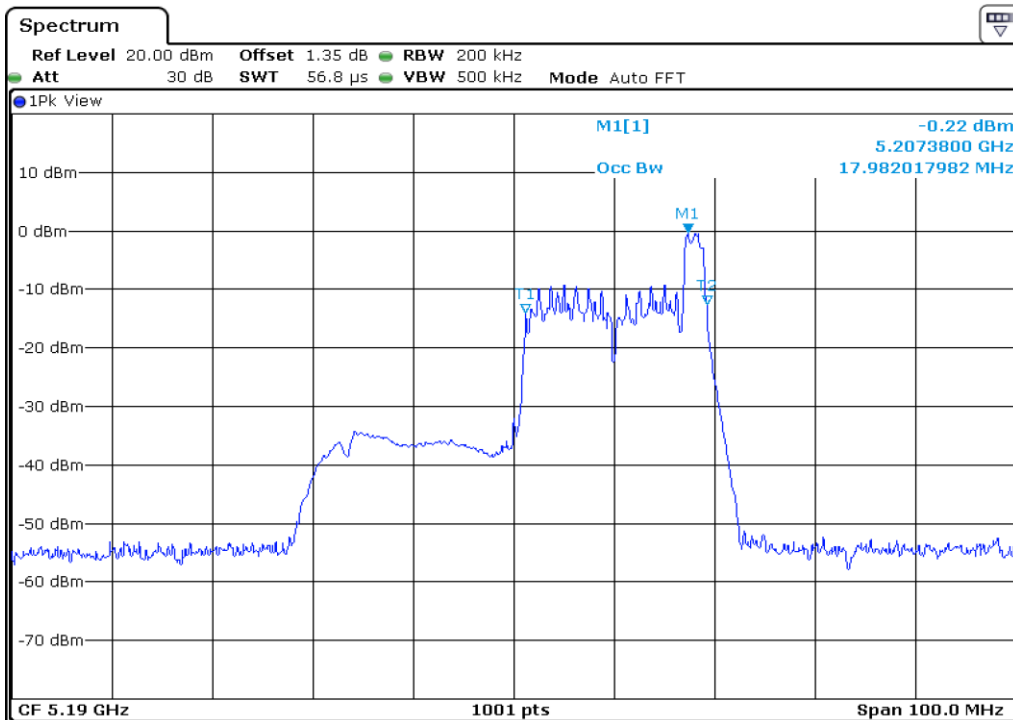

**14** 99% Occupied Bandwidth

15      99% Occupied Bandwidth

16      99% Occupied Bandwidth

17 99% Occupied Bandwidth

18 99% Occupied Bandwidth

19 99% Occupied Bandwidth

20 99% Occupied Bandwidth

21 99% Occupied Bandwidth

22 99% Occupied Bandwidth

**23**      **99% Occupied Bandwidth**

**24**      **99% Occupied Bandwidth**

25 99% Occupied Bandwidth

26 99% Occupied Bandwidth

Test Band				WLAN_UNII1_AX			
Antenna				Ant 1			
Test Parameters for Channel Bandwidths							
Test Item	No.	Mode	Channel	Bandwidth	RU Tone	RB index	Verdict
99% Occupied Bandwidth	1	802.11ax HE40	38	40 MHz	26	Low	Pass
	2	802.11ax HE40	38	40 MHz	26	Middle	Pass
	3	802.11ax HE40	38	40 MHz	26	High	Pass
	4	802.11ax HE40	46	40 MHz	26	Low	Pass
	5	802.11ax HE40	46	40 MHz	26	Middle	Pass
	6	802.11ax HE40	46	40 MHz	26	High	Pass
	7	802.11ax HE40	38	40 MHz	52	Low	Pass
	8	802.11ax HE40	38	40 MHz	52	Middle	Pass
	9	802.11ax HE40	38	40 MHz	52	High	Pass
	10	802.11ax HE40	46	40 MHz	52	Low	Pass
	11	802.11ax HE40	46	40 MHz	52	Middle	Pass
	12	802.11ax HE40	46	40 MHz	52	High	Pass
	13	802.11ax HE40	38	40 MHz	106	Low	Pass
	14	802.11ax HE40	38	40 MHz	106	Middle	Pass
	15	802.11ax HE40	38	40 MHz	106	High	Pass
	16	802.11ax HE40	46	40 MHz	106	Low	Pass
	17	802.11ax HE40	46	40 MHz	106	Middle	Pass
	18	802.11ax HE40	46	40 MHz	106	High	Pass
	19	802.11ax HE40	38	40 MHz	242	Low	Pass
	20	802.11ax HE40	38	40 MHz	242	High	Pass
	21	802.11ax HE40	46	40 MHz	242	Low	Pass
	22	802.11ax HE40	46	40 MHz	242	High	Pass
	23	802.11ax HE40	38	40 MHz	484	-	Pass
	24	802.11ax HE40	46	40 MHz	484	-	Pass
	25	802.11ax HE40	38	40 MHz	SU	-	Pass
	26	802.11ax HE40	46	40 MHz	SU	-	Pass

1	<b>99% Occupied Bandwidth</b>
---	-------------------------------

2	<b>99% Occupied Bandwidth</b>
---	-------------------------------

**3** 99% Occupied Bandwidth

**4** 99% Occupied Bandwidth

5	<b>99% Occupied Bandwidth</b>
---	-------------------------------