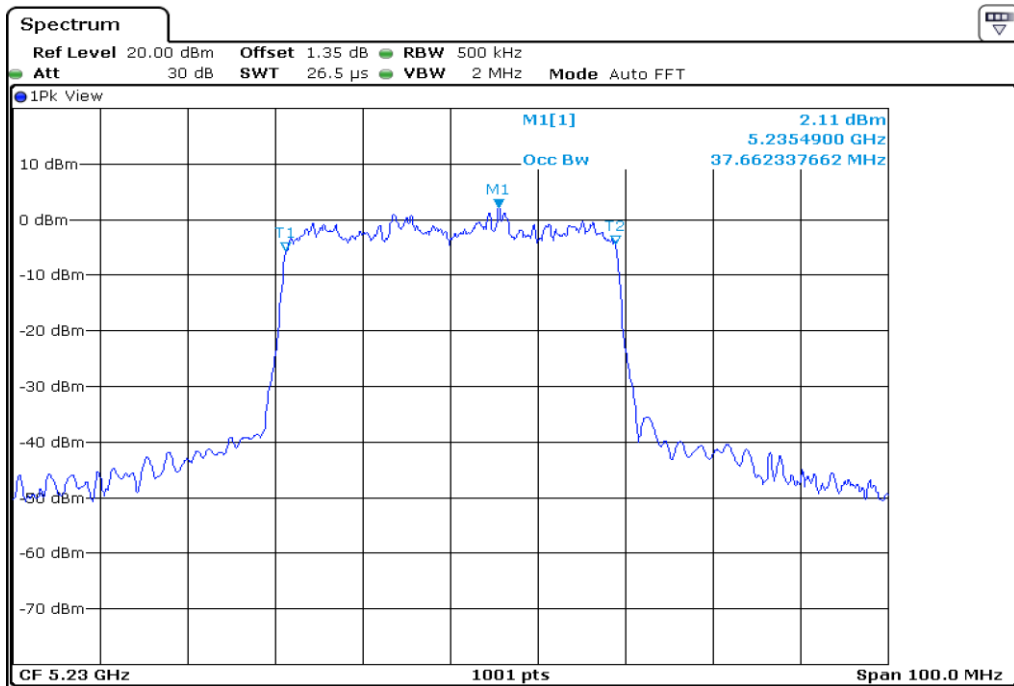

**14** 99% Occupied Bandwidth

15      99% Occupied Bandwidth

16      99% Occupied Bandwidth

17 99% Occupied Bandwidth

18 99% Occupied Bandwidth

19 99% Occupied Bandwidth

20 99% Occupied Bandwidth

21 99% Occupied Bandwidth

22 99% Occupied Bandwidth

**23**      **99% Occupied Bandwidth**

**24**      **99% Occupied Bandwidth**

25 99% Occupied Bandwidth

26 99% Occupied Bandwidth

Test Band				WLAN_UNII1_AX			
Antenna				Ant 1			
Test Parameters for Channel Bandwidths							
Test Item	No.	Mode	Channel	Bandwidth	RU Tone	RB index	Verdict
99% Occupied Bandwidth	1	802.11ax HE40	38	40 MHz	26	Low	Pass
	2	802.11ax HE40	38	40 MHz	26	Middle	Pass
	3	802.11ax HE40	38	40 MHz	26	High	Pass
	4	802.11ax HE40	46	40 MHz	26	Low	Pass
	5	802.11ax HE40	46	40 MHz	26	Middle	Pass
	6	802.11ax HE40	46	40 MHz	26	High	Pass
	7	802.11ax HE40	38	40 MHz	52	Low	Pass
	8	802.11ax HE40	38	40 MHz	52	Middle	Pass
	9	802.11ax HE40	38	40 MHz	52	High	Pass
	10	802.11ax HE40	46	40 MHz	52	Low	Pass
	11	802.11ax HE40	46	40 MHz	52	Middle	Pass
	12	802.11ax HE40	46	40 MHz	52	High	Pass
	13	802.11ax HE40	38	40 MHz	106	Low	Pass
	14	802.11ax HE40	38	40 MHz	106	Middle	Pass
	15	802.11ax HE40	38	40 MHz	106	High	Pass
	16	802.11ax HE40	46	40 MHz	106	Low	Pass
	17	802.11ax HE40	46	40 MHz	106	Middle	Pass
	18	802.11ax HE40	46	40 MHz	106	High	Pass
	19	802.11ax HE40	38	40 MHz	242	Low	Pass
	20	802.11ax HE40	38	40 MHz	242	High	Pass
	21	802.11ax HE40	46	40 MHz	242	Low	Pass
	22	802.11ax HE40	46	40 MHz	242	High	Pass
	23	802.11ax HE40	38	40 MHz	484	-	Pass
	24	802.11ax HE40	46	40 MHz	484	-	Pass
	25	802.11ax HE40	38	40 MHz	SU	-	Pass
	26	802.11ax HE40	46	40 MHz	SU	-	Pass

1	<b>99% Occupied Bandwidth</b>
---	-------------------------------

2	<b>99% Occupied Bandwidth</b>
---	-------------------------------

**3** 99% Occupied Bandwidth

**4** 99% Occupied Bandwidth

5	<b>99% Occupied Bandwidth</b>
---	-------------------------------