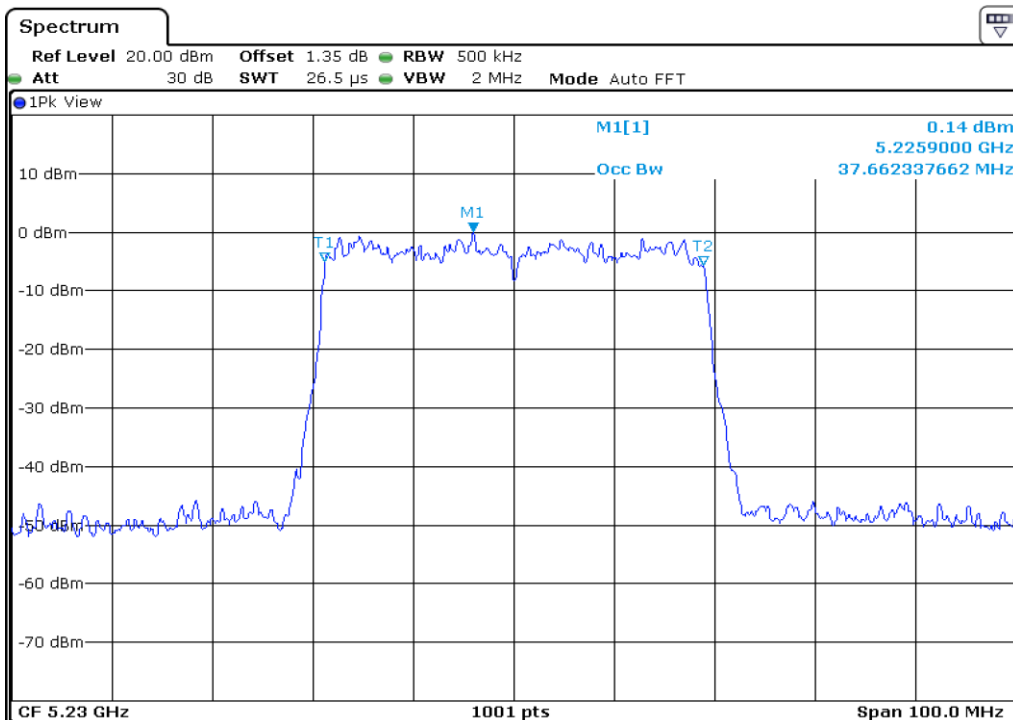

18	99% Occupied Bandwidth
----	------------------------

19	99% Occupied Bandwidth
----	------------------------

20	99% Occupied Bandwidth
----	------------------------

21	99% Occupied Bandwidth
----	------------------------

22	99% Occupied Bandwidth
----	------------------------

23 99% Occupied Bandwidth

24 99% Occupied Bandwidth

25	99% Occupied Bandwidth
----	------------------------

26	99% Occupied Bandwidth
----	------------------------

Test Band				WLAN_UNII1_AX			
Antenna				Ant 0			
Test Parameters for Channel Bandwidths							
Test Item	No.	Mode	Channel	Bandwidth	RU Tone	RB index	Verdict
99% Occupied Bandwidth	1	802.11ax HE80	42	80 MHz	26	Low	Pass
	2	802.11ax HE80	42	80 MHz	26	Middle	Pass
	3	802.11ax HE80	42	80 MHz	26	High	Pass
	4	802.11ax HE80	42	80 MHz	52	Low	Pass
	5	802.11ax HE80	42	80 MHz	52	Middle	Pass
	6	802.11ax HE80	42	80 MHz	52	High	Pass
	7	802.11ax HE80	42	80 MHz	106	Low	Pass
	8	802.11ax HE80	42	80 MHz	106	Middle	Pass
	9	802.11ax HE80	42	80 MHz	106	High	Pass
	10	802.11ax HE80	42	80 MHz	242	Low	Pass
	11	802.11ax HE80	42	80 MHz	242	Middle	Pass
	12	802.11ax HE80	42	80 MHz	242	High	Pass
	13	802.11ax HE80	42	80 MHz	484	Low	Pass
	14	802.11ax HE80	42	80 MHz	484	High	Pass
	15	802.11ax HE80	42	80 MHz	996	-	Pass
	16	802.11ax HE80	42	80 MHz	SU	-	Pass