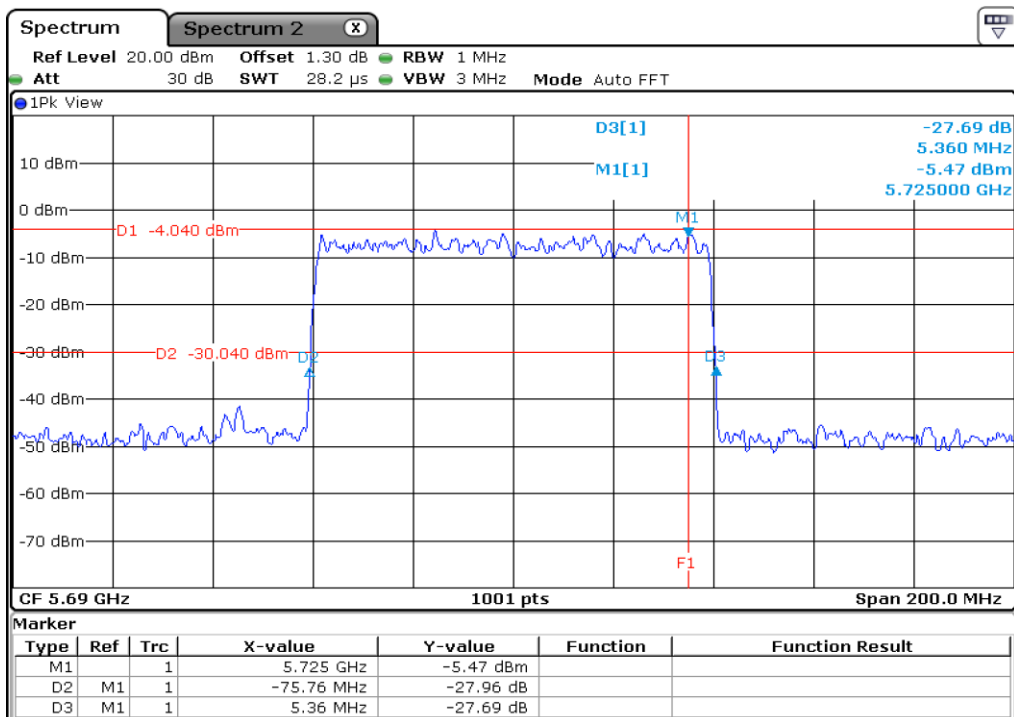

1 Starddle 26 dB Bandwitdh

2 Starddle 26 dB Bandwitdh

3 Starddle 26 dB Bandwitdh

4 Starddle 26 dB Bandwitdh

5 **Starddle 26 dB Bandwitdh**

6 **Starddle 26 dB Bandwitdh**

7	Starddle 26 dB Bandwidh
---	-------------------------

Test Band				WLAN_UNII1_AX			
Antenna				Ant 0			
Test Parameters for Channel Bandwidths							
Test Item	No.	Mode	Channel	Bandwidth	RU Tone	RB index	Verdict
99% Occupied Bandwidth	1	802.11ax HE20	36	20 MHz	26	Low	Pass
	2	802.11ax HE20	36	20 MHz	26	Middle	Pass
	3	802.11ax HE20	36	20 MHz	26	High	Pass
	4	802.11ax HE20	44	20 MHz	26	Low	Pass
	5	802.11ax HE20	44	20 MHz	26	Middle	Pass
	6	802.11ax HE20	44	20 MHz	26	High	Pass
	7	802.11ax HE20	48	20 MHz	26	Low	Pass
	8	802.11ax HE20	48	20 MHz	26	Middle	Pass
	9	802.11ax HE20	48	20 MHz	26	High	Pass
	10	802.11ax HE20	36	20 MHz	52	Low	Pass
	11	802.11ax HE20	36	20 MHz	52	Middle	Pass
	12	802.11ax HE20	36	20 MHz	52	High	Pass
	13	802.11ax HE20	44	20 MHz	52	Low	Pass
	14	802.11ax HE20	44	20 MHz	52	Middle	Pass
	15	802.11ax HE20	44	20 MHz	52	High	Pass
	16	802.11ax HE20	48	20 MHz	52	Low	Pass
	17	802.11ax HE20	48	20 MHz	52	Middle	Pass
	18	802.11ax HE20	48	20 MHz	52	High	Pass
	19	802.11ax HE20	36	20 MHz	106	Low	Pass
	20	802.11ax HE20	36	20 MHz	106	High	Pass
	21	802.11ax HE20	44	20 MHz	106	Low	Pass
	22	802.11ax HE20	44	20 MHz	106	High	Pass
	23	802.11ax HE20	48	20 MHz	106	Low	Pass
	24	802.11ax HE20	48	20 MHz	106	High	Pass
	25	802.11ax HE20	36	20 MHz	242	-	Pass
	26	802.11ax HE20	44	20 MHz	242	-	Pass
	27	802.11ax HE20	48	20 MHz	242	-	Pass
	28	802.11ax HE20	36	20 MHz	SU	-	Pass
	29	802.11ax HE20	44	20 MHz	SU	-	Pass
	30	802.11ax HE20	48	20 MHz	SU	-	Pass