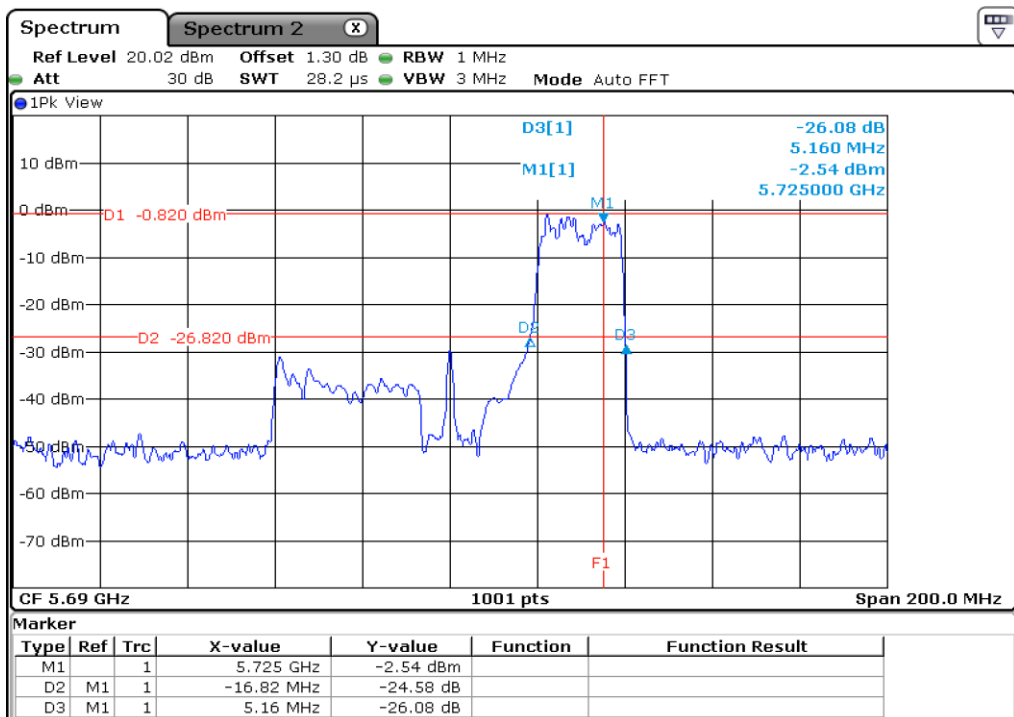

1 Starddle 26 dB Bandwitdh

2 Starddle 26 dB Bandwitdh

3 **Starddle 26 dB Bandwitdh**

4 **Starddle 26 dB Bandwitdh**

5 Starddle 26 dB Bandwitdh

6 Starddle 26 dB Bandwitdh

7	Starddle 26 dB Bandwidth
---	--------------------------

Test Band				WLAN_UNII2C / UNII3_AX			
Antenna				Ant 1			
Test Parameters for Channel Bandwidths							
Test Item	No.	Mode	Channel	Bandwidth	RU Tone	RB index	Verdict
Straddle 26 dB Bandwidth	1	802.11ax HE80	138	80 MHz	26	High	Pass
	2	802.11ax HE80	138	80 MHz	52	High	Pass
	3	802.11ax HE80	138	80 MHz	106	High	Pass
	4	802.11ax HE80	138	80 MHz	242	High	Pass
	5	802.11ax HE80	138	80 MHz	484	High	Pass
	6	802.11ax HE80	138	80 MHz	996	-	Pass
	7	802.11ax HE80	138	80 MHz	SU	-	Pass

1 Starddle 26 dB Bandwitdh

2 Starddle 26 dB Bandwitdh

3 Starddle 26 dB Bandwitdh

4 Starddle 26 dB Bandwitdh

5 **Starddle 26 dB Bandwitdh**

6 **Starddle 26 dB Bandwitdh**

7	Starddle 26 dB Bandwidh
---	-------------------------