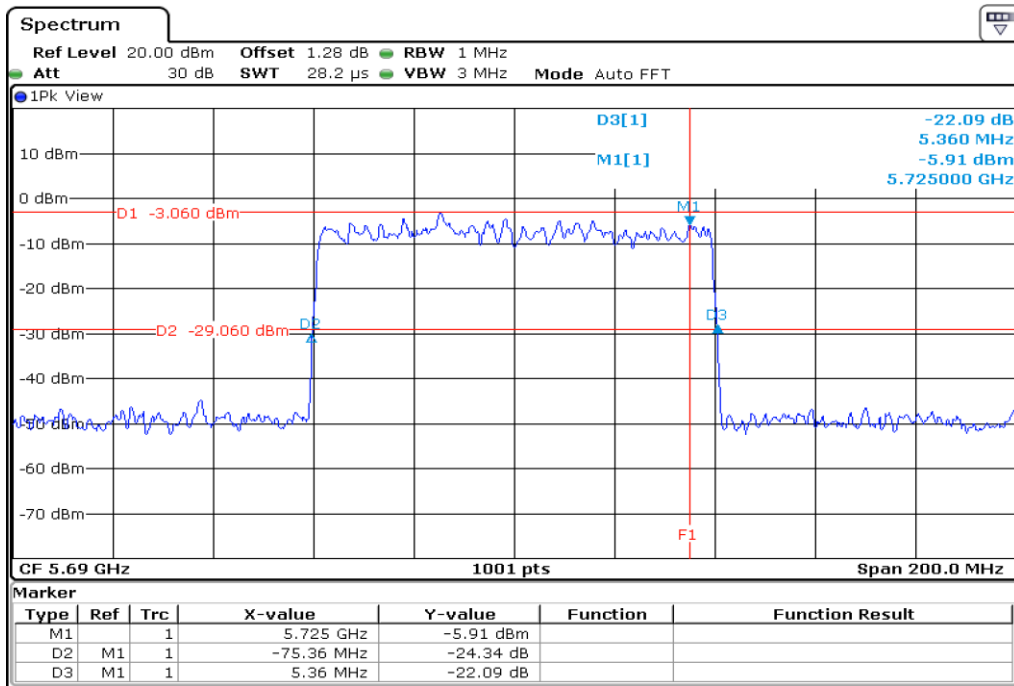

5 Starddle 26 dB Bandwitdh

6 Starddle 26 dB Bandwitdh

Test Band				WLAN_UNII2C / UNII3_AX			
Antenna				Ant 0			
Test Parameters for Channel Bandwidths							
Test Item	No.	Mode	Channel	Bandwidth	RU Tone	RB index	Verdict
Straddle 26 dB Bandwidth	1	802.11ax HE80	138	80 MHz	26	High	Pass
	2	802.11ax HE80	138	80 MHz	52	High	Pass
	3	802.11ax HE80	138	80 MHz	106	High	Pass
	4	802.11ax HE80	138	80 MHz	242	High	Pass
	5	802.11ax HE80	138	80 MHz	484	High	Pass
	6	802.11ax HE80	138	80 MHz	996	-	Pass
	7	802.11ax HE80	138	80 MHz	SU	-	Pass

1 Starddle 26 dB Bandwitdh

2 Starddle 26 dB Bandwitdh

3 **Starddle 26 dB Bandwitdh**

4 **Starddle 26 dB Bandwitdh**

5 Starddle 26 dB Bandwitdh

6 Starddle 26 dB Bandwitdh

7	Starddle 26 dB Bandwidth
---	--------------------------

Test Band				WLAN_UNII2C / UNII3_AX			
Antenna				Ant 1			
Test Parameters for Channel Bandwidths							
Test Item	No.	Mode	Channel	Bandwidth	RU Tone	RB index	Verdict
Straddle 26 dB Bandwidth	1	802.11ax HE80	138	80 MHz	26	High	Pass
	2	802.11ax HE80	138	80 MHz	52	High	Pass
	3	802.11ax HE80	138	80 MHz	106	High	Pass
	4	802.11ax HE80	138	80 MHz	242	High	Pass
	5	802.11ax HE80	138	80 MHz	484	High	Pass
	6	802.11ax HE80	138	80 MHz	996	-	Pass
	7	802.11ax HE80	138	80 MHz	SU	-	Pass