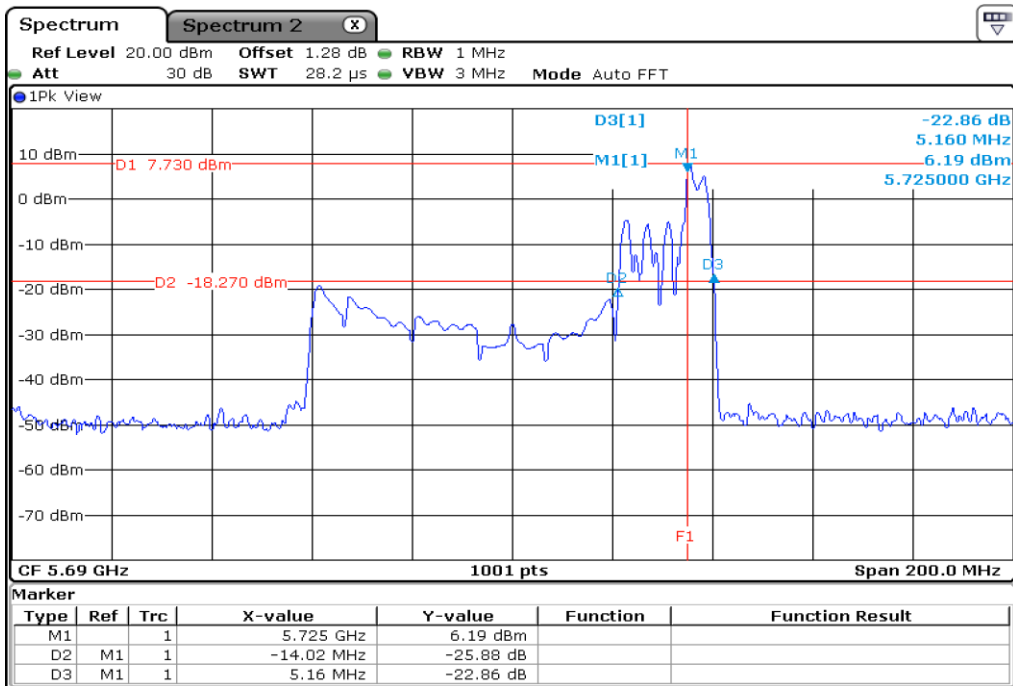

5 Starddle 26 dB Bandwitdh

6 Starddle 26 dB Bandwitdh

Test Band				WLAN_UNII2C / UNII3_AX			
Antenna				Ant 0			
Test Parameters for Channel Bandwidths							
Test Item	No.	Mode	Channel	Bandwidth	RU Tone	RB index	Verdict
Straddle 26 dB Bandwidth	1	802.11ax HE80	138	80 MHz	26	High	Pass
	2	802.11ax HE80	138	80 MHz	52	High	Pass
	3	802.11ax HE80	138	80 MHz	106	High	Pass
	4	802.11ax HE80	138	80 MHz	242	High	Pass
	5	802.11ax HE80	138	80 MHz	484	High	Pass
	6	802.11ax HE80	138	80 MHz	996	-	Pass
	7	802.11ax HE80	138	80 MHz	SU	-	Pass

1 Starddle 26 dB Bandwitdh

2 Starddle 26 dB Bandwitdh

3 **Starddle 26 dB Bandwitdh**

4 **Starddle 26 dB Bandwitdh**

5 Starddle 26 dB Bandwitdh

6 Starddle 26 dB Bandwitdh

7	Starddle 26 dB Bandwidth
---	--------------------------

Test Band				WLAN_UNII2C / UNII3_AX			
Antenna				Ant 1			
Test Parameters for Channel Bandwidths							
Test Item	No.	Mode	Channel	Bandwidth	RU Tone	RB index	Verdict
Straddle 26 dB Bandwidth	1	802.11ax HE80	138	80 MHz	26	High	Pass
	2	802.11ax HE80	138	80 MHz	52	High	Pass
	3	802.11ax HE80	138	80 MHz	106	High	Pass
	4	802.11ax HE80	138	80 MHz	242	High	Pass
	5	802.11ax HE80	138	80 MHz	484	High	Pass
	6	802.11ax HE80	138	80 MHz	996	-	Pass
	7	802.11ax HE80	138	80 MHz	SU	-	Pass