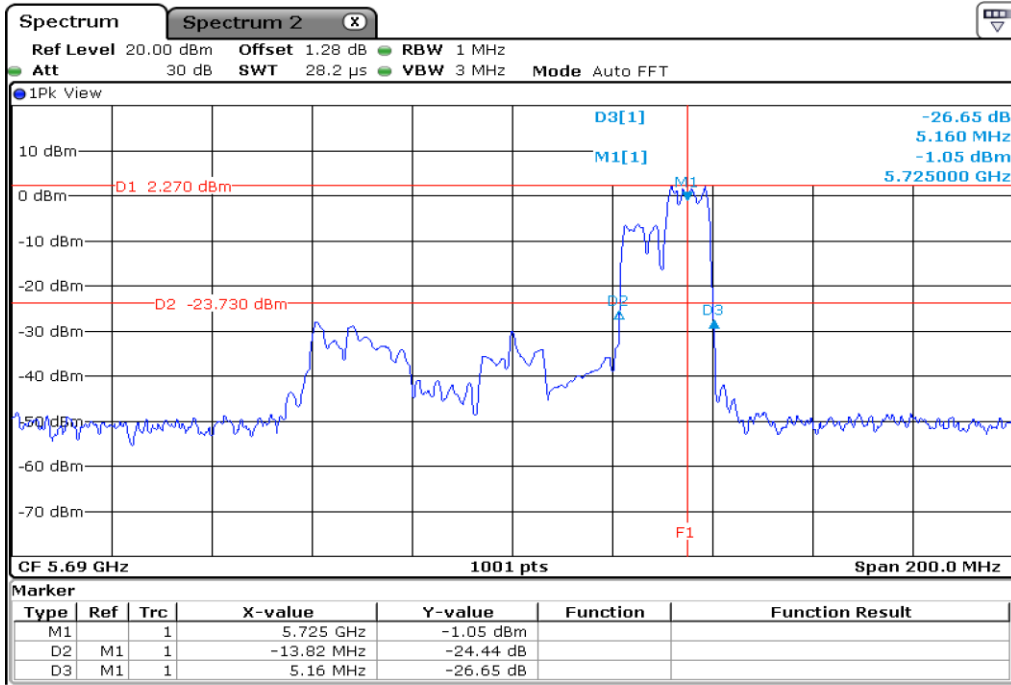

5 Starddle 26 dB Bandwitdh

6 Starddle 26 dB Bandwitdh

Test Band				WLAN_UNII2C / UNII3_AX			
Antenna				Ant 0			
Test Parameters for Channel Bandwidths							
Test Item	No.	Mode	Channel	Bandwidth	RU Tone	RB index	Verdict
Straddle 26 dB Bandwidth	1	802.11ax HE80	138	80 MHz	26	High	Pass
	2	802.11ax HE80	138	80 MHz	52	High	Pass
	3	802.11ax HE80	138	80 MHz	106	High	Pass
	4	802.11ax HE80	138	80 MHz	242	High	Pass
	5	802.11ax HE80	138	80 MHz	484	High	Pass
	6	802.11ax HE80	138	80 MHz	996	-	Pass
	7	802.11ax HE80	138	80 MHz	SU	-	Pass

1 Starddle 26 dB Bandwitdh

2 Starddle 26 dB Bandwitdh

3 **Starddle 26 dB Bandwitdh**

4 **Starddle 26 dB Bandwitdh**

5 Starddle 26 dB Bandwitdh

6 Starddle 26 dB Bandwitdh

7	Starddle 26 dB Bandwidth
---	--------------------------

Test Band				WLAN_UNII2C / UNII3_AX			
Antenna				Ant 1			
Test Parameters for Channel Bandwidths							
Test Item	No.	Mode	Channel	Bandwidth	RU Tone	RB index	Verdict
Straddle 26 dB Bandwidth	1	802.11ax HE80	138	80 MHz	26	High	Pass
	2	802.11ax HE80	138	80 MHz	52	High	Pass
	3	802.11ax HE80	138	80 MHz	106	High	Pass
	4	802.11ax HE80	138	80 MHz	242	High	Pass
	5	802.11ax HE80	138	80 MHz	484	High	Pass
	6	802.11ax HE80	138	80 MHz	996	-	Pass
	7	802.11ax HE80	138	80 MHz	SU	-	Pass