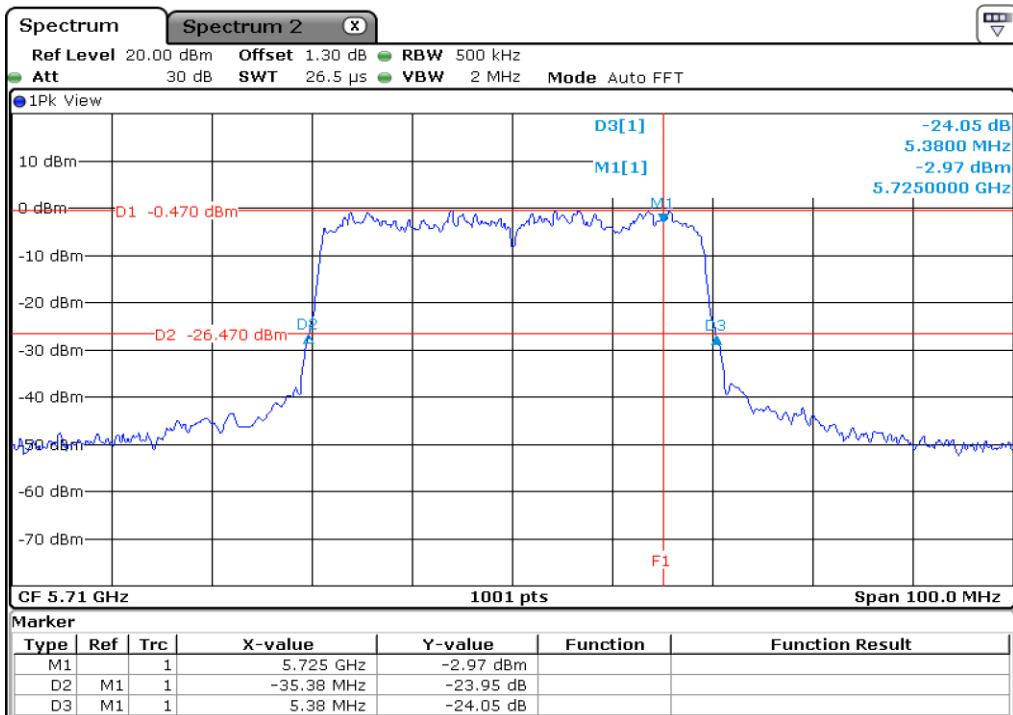

5 Starddle 26 dB Bandwitdh

6 Starddle 26 dB Bandwitdh

Test Band				WLAN_UNII2C / UNII3_AX			
Antenna				Ant 0			
Test Parameters for Channel Bandwidths							
Test Item	No.	Mode	Channel	Bandwidth	RU Tone	RB index	Verdict
Straddle 26 dB Bandwidth	1	802.11ax HE80	138	80 MHz	26	High	Pass
	2	802.11ax HE80	138	80 MHz	52	High	Pass
	3	802.11ax HE80	138	80 MHz	106	High	Pass
	4	802.11ax HE80	138	80 MHz	242	High	Pass
	5	802.11ax HE80	138	80 MHz	484	High	Pass
	6	802.11ax HE80	138	80 MHz	996	-	Pass
	7	802.11ax HE80	138	80 MHz	SU	-	Pass

1 Starddle 26 dB Bandwitdh

2 Starddle 26 dB Bandwitdh

3 **Starddle 26 dB Bandwitdh**

4 **Starddle 26 dB Bandwitdh**

5 Starddle 26 dB Bandwitdh

6 Starddle 26 dB Bandwitdh

7	Starddle 26 dB Bandwidth
---	--------------------------

Test Band				WLAN_UNII2C / UNII3_AX			
Antenna				Ant 1			
Test Parameters for Channel Bandwidths							
Test Item	No.	Mode	Channel	Bandwidth	RU Tone	RB index	Verdict
Straddle 26 dB Bandwidth	1	802.11ax HE80	138	80 MHz	26	High	Pass
	2	802.11ax HE80	138	80 MHz	52	High	Pass
	3	802.11ax HE80	138	80 MHz	106	High	Pass
	4	802.11ax HE80	138	80 MHz	242	High	Pass
	5	802.11ax HE80	138	80 MHz	484	High	Pass
	6	802.11ax HE80	138	80 MHz	996	-	Pass
	7	802.11ax HE80	138	80 MHz	SU	-	Pass