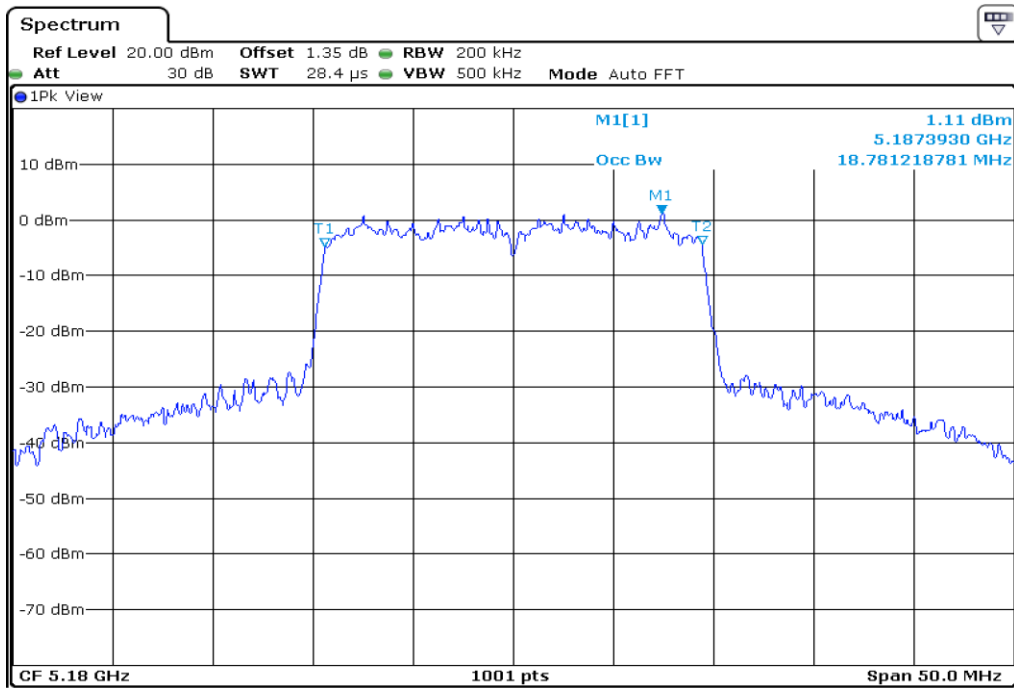

23 99% Occupied Bandwidth

24 99% Occupied Bandwidth

25	99% Occupied Bandwidth
----	------------------------

26	99% Occupied Bandwidth
----	------------------------

27	99% Occupied Bandwidth
----	------------------------

28 99% Occupied Bandwidth

29 99% Occupied Bandwidth

30	99% Occupied Bandwidth
----	------------------------

Test Band				WLAN_UNII1_AX			
Antenna				Ant 1			
Test Parameters for Channel Bandwidths							
Test Item	No.	Mode	Channel	Bandwidth	RU Tone	RB index	Verdict
99% Occupied Bandwidth	1	802.11ax HE20	36	20 MHz	26	Low	Pass
	2	802.11ax HE20	36	20 MHz	26	Middle	Pass
	3	802.11ax HE20	36	20 MHz	26	High	Pass
	4	802.11ax HE20	44	20 MHz	26	Low	Pass
	5	802.11ax HE20	44	20 MHz	26	Middle	Pass
	6	802.11ax HE20	44	20 MHz	26	High	Pass
	7	802.11ax HE20	48	20 MHz	26	Low	Pass
	8	802.11ax HE20	48	20 MHz	26	Middle	Pass
	9	802.11ax HE20	48	20 MHz	26	High	Pass
	10	802.11ax HE20	36	20 MHz	52	Low	Pass
	11	802.11ax HE20	36	20 MHz	52	Middle	Pass
	12	802.11ax HE20	36	20 MHz	52	High	Pass
	13	802.11ax HE20	44	20 MHz	52	Low	Pass
	14	802.11ax HE20	44	20 MHz	52	Middle	Pass
	15	802.11ax HE20	44	20 MHz	52	High	Pass
	16	802.11ax HE20	48	20 MHz	52	Low	Pass
	17	802.11ax HE20	48	20 MHz	52	Middle	Pass
	18	802.11ax HE20	48	20 MHz	52	High	Pass
	19	802.11ax HE20	36	20 MHz	106	Low	Pass
	20	802.11ax HE20	36	20 MHz	106	High	Pass
	21	802.11ax HE20	44	20 MHz	106	Low	Pass
	22	802.11ax HE20	44	20 MHz	106	High	Pass
	23	802.11ax HE20	48	20 MHz	106	Low	Pass
	24	802.11ax HE20	48	20 MHz	106	High	Pass
	25	802.11ax HE20	36	20 MHz	242	-	Pass
	26	802.11ax HE20	44	20 MHz	242	-	Pass
	27	802.11ax HE20	48	20 MHz	242	-	Pass
	28	802.11ax HE20	36	20 MHz	SU	-	Pass
	29	802.11ax HE20	44	20 MHz	SU	-	Pass
	30	802.11ax HE20	48	20 MHz	SU	-	Pass