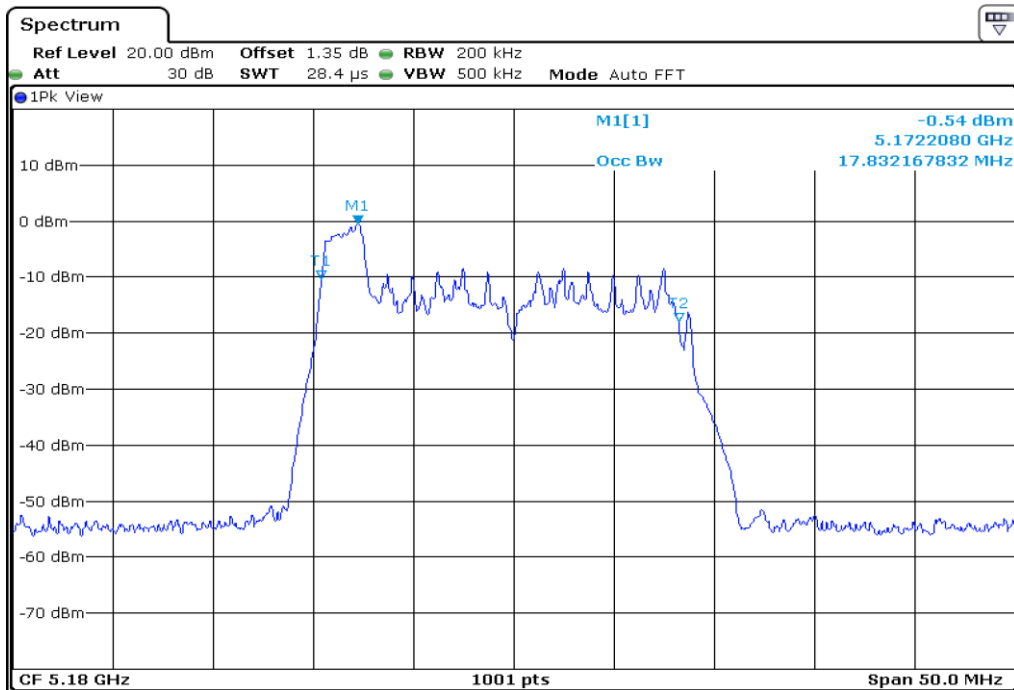

1 Starddle 26 dB Bandwitdh

2 Starddle 26 dB Bandwitdh

3 Starddle 26 dB Bandwitdh

4 Starddle 26 dB Bandwitdh

5 **Starddle 26 dB Bandwitdh**

6 **Starddle 26 dB Bandwitdh**

7	Starddle 26 dB Bandwidh
---	-------------------------

Test Band				WLAN_UNII1_AX			
Antenna				Ant 0			
Test Parameters for Channel Bandwidths							
Test Item	No.	Mode	Channel	Bandwidth	RU Tone	RB index	Verdict
99% Occupied Bandwidth	1	802.11ax HE20	36	20 MHz	26	Low	Pass
	2	802.11ax HE20	36	20 MHz	26	Middle	Pass
	3	802.11ax HE20	36	20 MHz	26	High	Pass
	4	802.11ax HE20	44	20 MHz	26	Low	Pass
	5	802.11ax HE20	44	20 MHz	26	Middle	Pass
	6	802.11ax HE20	44	20 MHz	26	High	Pass
	7	802.11ax HE20	48	20 MHz	26	Low	Pass
	8	802.11ax HE20	48	20 MHz	26	Middle	Pass
	9	802.11ax HE20	48	20 MHz	26	High	Pass
	10	802.11ax HE20	36	20 MHz	52	Low	Pass
	11	802.11ax HE20	36	20 MHz	52	Middle	Pass
	12	802.11ax HE20	36	20 MHz	52	High	Pass
	13	802.11ax HE20	44	20 MHz	52	Low	Pass
	14	802.11ax HE20	44	20 MHz	52	Middle	Pass
	15	802.11ax HE20	44	20 MHz	52	High	Pass
	16	802.11ax HE20	48	20 MHz	52	Low	Pass
	17	802.11ax HE20	48	20 MHz	52	Middle	Pass
	18	802.11ax HE20	48	20 MHz	52	High	Pass
	19	802.11ax HE20	36	20 MHz	106	Low	Pass
	20	802.11ax HE20	36	20 MHz	106	High	Pass
	21	802.11ax HE20	44	20 MHz	106	Low	Pass
	22	802.11ax HE20	44	20 MHz	106	High	Pass
	23	802.11ax HE20	48	20 MHz	106	Low	Pass
	24	802.11ax HE20	48	20 MHz	106	High	Pass
	25	802.11ax HE20	36	20 MHz	242	-	Pass
	26	802.11ax HE20	44	20 MHz	242	-	Pass
	27	802.11ax HE20	48	20 MHz	242	-	Pass
	28	802.11ax HE20	36	20 MHz	SU	-	Pass
	29	802.11ax HE20	44	20 MHz	SU	-	Pass
	30	802.11ax HE20	48	20 MHz	SU	-	Pass