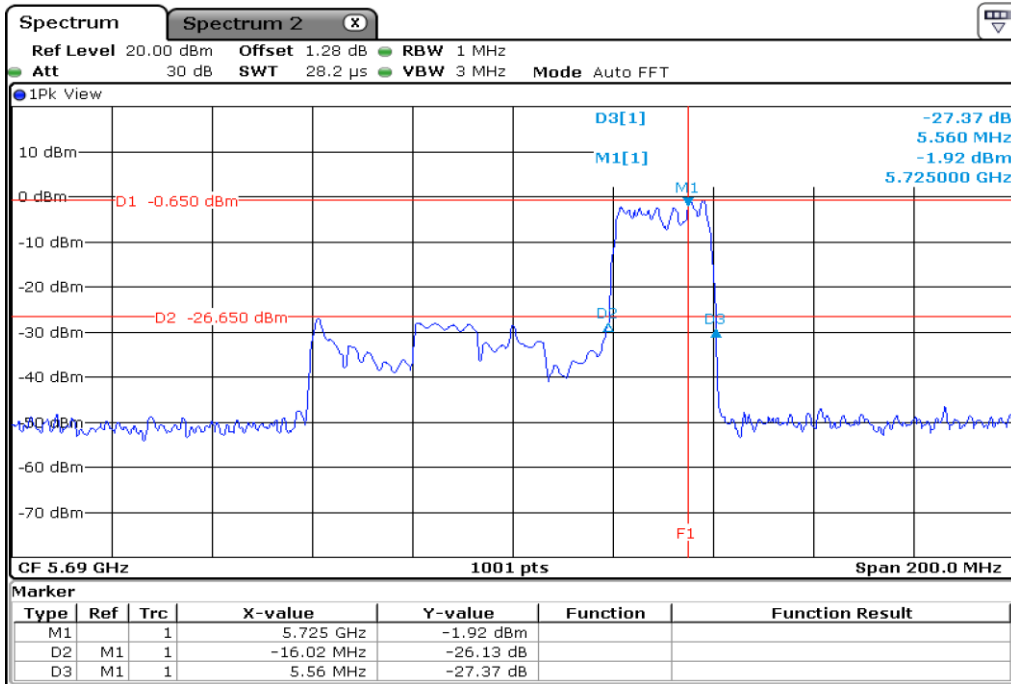

5 Starddle 26 dB Bandwitdh

6 Starddle 26 dB Bandwitdh

Test Band				WLAN_UNII2C / UNII3_AX			
Antenna				Ant 0			
Test Parameters for Channel Bandwidths							
Test Item	No.	Mode	Channel	Bandwidth	RU Tone	RB index	Verdict
Straddle 26 dB Bandwidth	1	802.11ax HE80	138	80 MHz	26	High	Pass
	2	802.11ax HE80	138	80 MHz	52	High	Pass
	3	802.11ax HE80	138	80 MHz	106	High	Pass
	4	802.11ax HE80	138	80 MHz	242	High	Pass
	5	802.11ax HE80	138	80 MHz	484	High	Pass
	6	802.11ax HE80	138	80 MHz	996	-	Pass
	7	802.11ax HE80	138	80 MHz	SU	-	Pass

1 Starddle 26 dB Bandwitdh

2 Starddle 26 dB Bandwitdh

3 **Starddle 26 dB Bandwitdh**

4 **Starddle 26 dB Bandwitdh**

5 Starddle 26 dB Bandwitdh

6 Starddle 26 dB Bandwitdh

7	Starddle 26 dB Bandwidth
---	--------------------------

Test Band				WLAN_UNII2C / UNII3_AX			
Antenna				Ant 1			
Test Parameters for Channel Bandwidths							
Test Item	No.	Mode	Channel	Bandwidth	RU Tone	RB index	Verdict
Straddle 26 dB Bandwidth	1	802.11ax HE80	138	80 MHz	26	High	Pass
	2	802.11ax HE80	138	80 MHz	52	High	Pass
	3	802.11ax HE80	138	80 MHz	106	High	Pass
	4	802.11ax HE80	138	80 MHz	242	High	Pass
	5	802.11ax HE80	138	80 MHz	484	High	Pass
	6	802.11ax HE80	138	80 MHz	996	-	Pass
	7	802.11ax HE80	138	80 MHz	SU	-	Pass