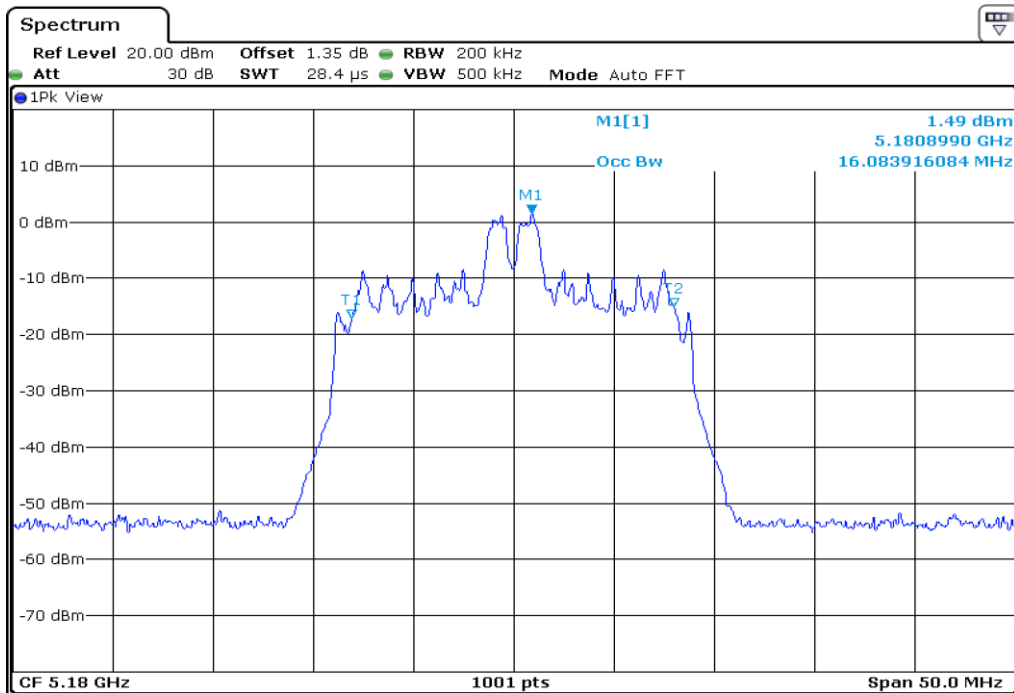

2 99% Occupied Bandwidth