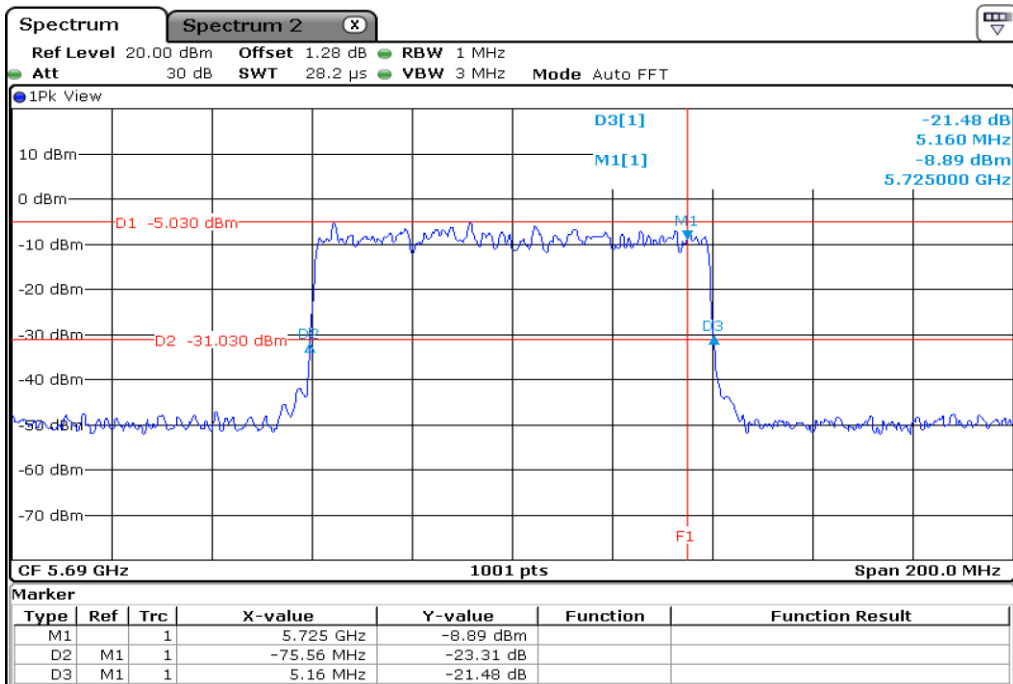

5 Starddle 26 dB Bandwitdh

6 Starddle 26 dB Bandwitdh

Test Band				WLAN_UNII2C / UNII3_AX			
Antenna				Ant 0			
Test Parameters for Channel Bandwidths							
Test Item	No.	Mode	Channel	Bandwidth	RU Tone	RB index	Verdict
Straddle 26 dB Bandwidth	1	802.11ax HE80	138	80 MHz	26	High	Pass
	2	802.11ax HE80	138	80 MHz	52	High	Pass
	3	802.11ax HE80	138	80 MHz	106	High	Pass
	4	802.11ax HE80	138	80 MHz	242	High	Pass
	5	802.11ax HE80	138	80 MHz	484	High	Pass
	6	802.11ax HE80	138	80 MHz	996	-	Pass
	7	802.11ax HE80	138	80 MHz	SU	-	Pass

1 Starddle 26 dB Bandwitdh

2 Starddle 26 dB Bandwitdh

3 **Starddle 26 dB Bandwitdh**

4 **Starddle 26 dB Bandwitdh**

5 Starddle 26 dB Bandwitdh

6 Starddle 26 dB Bandwitdh

7	Starddle 26 dB Bandwidth
---	--------------------------

Test Band				WLAN_UNII2C / UNII3_AX			
Antenna				Ant 1			
Test Parameters for Channel Bandwidths							
Test Item	No.	Mode	Channel	Bandwidth	RU Tone	RB index	Verdict
Straddle 26 dB Bandwidth	1	802.11ax HE80	138	80 MHz	26	High	Pass
	2	802.11ax HE80	138	80 MHz	52	High	Pass
	3	802.11ax HE80	138	80 MHz	106	High	Pass
	4	802.11ax HE80	138	80 MHz	242	High	Pass
	5	802.11ax HE80	138	80 MHz	484	High	Pass
	6	802.11ax HE80	138	80 MHz	996	-	Pass
	7	802.11ax HE80	138	80 MHz	SU	-	Pass