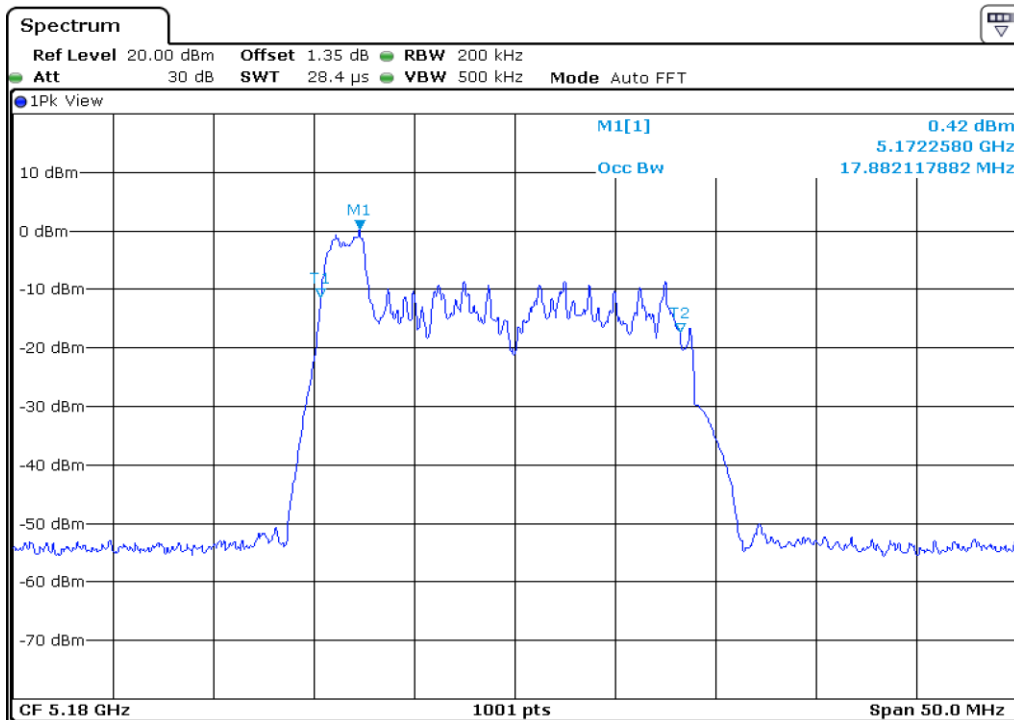

28 99% Occupied Bandwidth

29 99% Occupied Bandwidth

30	99% Occupied Bandwidth
----	------------------------

Test Band				WLAN_UNII1_AX			
Antenna				Ant 1			
Test Parameters for Channel Bandwidths							
Test Item	No.	Mode	Channel	Bandwidth	RU Tone	RB index	Verdict
99% Occupied Bandwidth	1	802.11ax HE20	36	20 MHz	26	Low	Pass
	2	802.11ax HE20	36	20 MHz	26	Middle	Pass
	3	802.11ax HE20	36	20 MHz	26	High	Pass
	4	802.11ax HE20	44	20 MHz	26	Low	Pass
	5	802.11ax HE20	44	20 MHz	26	Middle	Pass
	6	802.11ax HE20	44	20 MHz	26	High	Pass
	7	802.11ax HE20	48	20 MHz	26	Low	Pass
	8	802.11ax HE20	48	20 MHz	26	Middle	Pass
	9	802.11ax HE20	48	20 MHz	26	High	Pass
	10	802.11ax HE20	36	20 MHz	52	Low	Pass
	11	802.11ax HE20	36	20 MHz	52	Middle	Pass
	12	802.11ax HE20	36	20 MHz	52	High	Pass
	13	802.11ax HE20	44	20 MHz	52	Low	Pass
	14	802.11ax HE20	44	20 MHz	52	Middle	Pass
	15	802.11ax HE20	44	20 MHz	52	High	Pass
	16	802.11ax HE20	48	20 MHz	52	Low	Pass
	17	802.11ax HE20	48	20 MHz	52	Middle	Pass
	18	802.11ax HE20	48	20 MHz	52	High	Pass
	19	802.11ax HE20	36	20 MHz	106	Low	Pass
	20	802.11ax HE20	36	20 MHz	106	High	Pass
	21	802.11ax HE20	44	20 MHz	106	Low	Pass
	22	802.11ax HE20	44	20 MHz	106	High	Pass
	23	802.11ax HE20	48	20 MHz	106	Low	Pass
	24	802.11ax HE20	48	20 MHz	106	High	Pass
	25	802.11ax HE20	36	20 MHz	242	-	Pass
	26	802.11ax HE20	44	20 MHz	242	-	Pass
	27	802.11ax HE20	48	20 MHz	242	-	Pass
	28	802.11ax HE20	36	20 MHz	SU	-	Pass
	29	802.11ax HE20	44	20 MHz	SU	-	Pass
	30	802.11ax HE20	48	20 MHz	SU	-	Pass

1	99% Occupied Bandwidth
---	------------------------

2	99% Occupied Bandwidth
---	------------------------

3	99% Occupied Bandwidth
---	-------------------------------

4	99% Occupied Bandwidth
---	-------------------------------