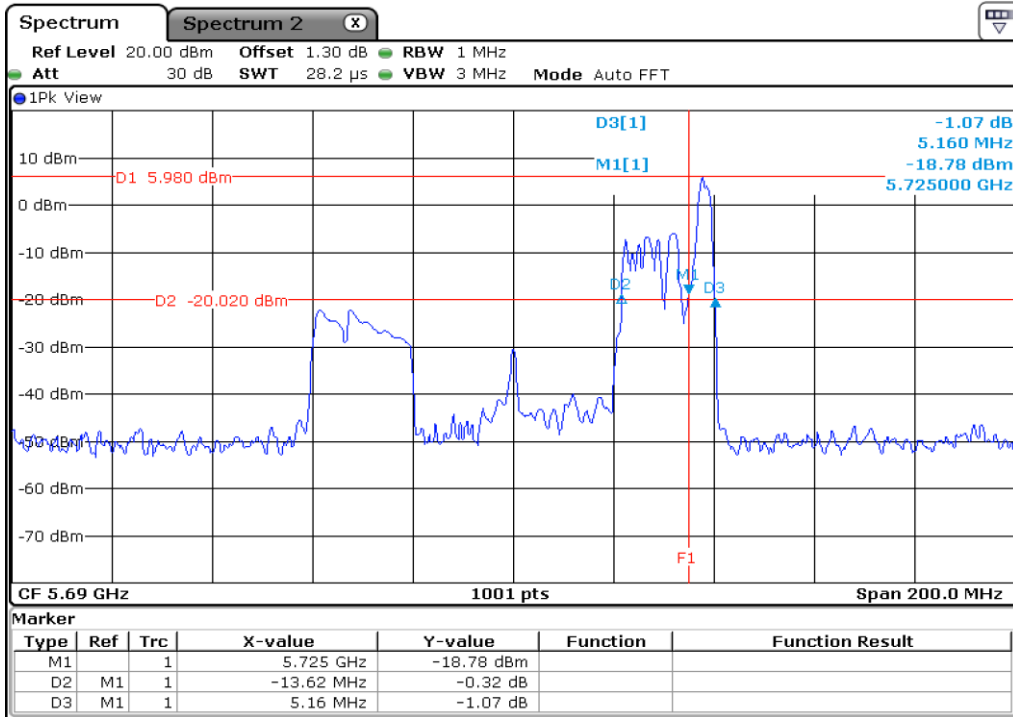

5 Starddle 26 dB Bandwitdh

6 Starddle 26 dB Bandwitdh

Test Band				WLAN_UNII2C / UNII3_AX			
Antenna				Ant 0			
Test Parameters for Channel Bandwidths							
Test Item	No.	Mode	Channel	Bandwidth	RU Tone	RB index	Verdict
Straddle 26 dB Bandwidth	1	802.11ax HE80	138	80 MHz	26	High	Pass
	2	802.11ax HE80	138	80 MHz	52	High	Pass
	3	802.11ax HE80	138	80 MHz	106	High	Pass
	4	802.11ax HE80	138	80 MHz	242	High	Pass
	5	802.11ax HE80	138	80 MHz	484	High	Pass
	6	802.11ax HE80	138	80 MHz	996	-	Pass
	7	802.11ax HE80	138	80 MHz	SU	-	Pass

1 Starddle 26 dB Bandwitdh

2 Starddle 26 dB Bandwitdh

3 **Starddle 26 dB Bandwitdh**

4 **Starddle 26 dB Bandwitdh**

5 Starddle 26 dB Bandwitdh

6 Starddle 26 dB Bandwitdh

7	Starddle 26 dB Bandwidth
---	--------------------------

Test Band				WLAN_UNII2C / UNII3_AX			
Antenna				Ant 1			
Test Parameters for Channel Bandwidths							
Test Item	No.	Mode	Channel	Bandwidth	RU Tone	RB index	Verdict
Straddle 26 dB Bandwidth	1	802.11ax HE80	138	80 MHz	26	High	Pass
	2	802.11ax HE80	138	80 MHz	52	High	Pass
	3	802.11ax HE80	138	80 MHz	106	High	Pass
	4	802.11ax HE80	138	80 MHz	242	High	Pass
	5	802.11ax HE80	138	80 MHz	484	High	Pass
	6	802.11ax HE80	138	80 MHz	996	-	Pass
	7	802.11ax HE80	138	80 MHz	SU	-	Pass

1 Starddle 26 dB Bandwitdh

2 Starddle 26 dB Bandwitdh

3 Starddle 26 dB Bandwitdh

4 Starddle 26 dB Bandwitdh

5 **Starddle 26 dB Bandwitdh**

6 **Starddle 26 dB Bandwitdh**

7	Starddle 26 dB Bandwidh
---	-------------------------