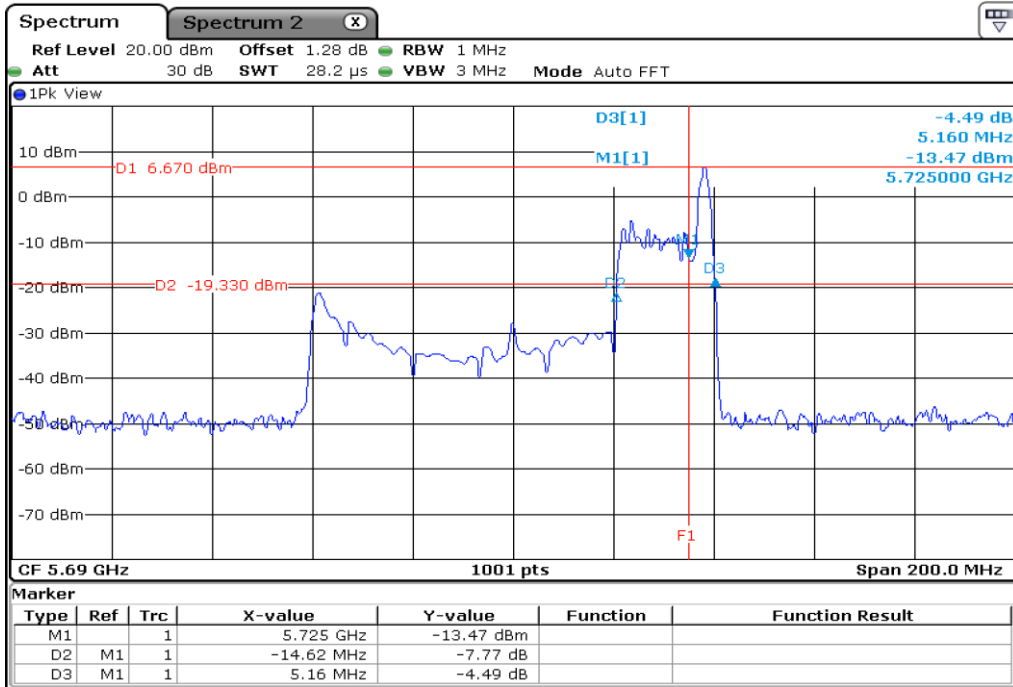

5 Starddle 26 dB Bandwitdh

6 Starddle 26 dB Bandwitdh

Test Band				WLAN_UNII2C / UNII3_AX			
Antenna				Ant 0			
Test Parameters for Channel Bandwidths							
Test Item	No.	Mode	Channel	Bandwidth	RU Tone	RB index	Verdict
Straddle 26 dB Bandwidth	1	802.11ax HE80	138	80 MHz	26	High	Pass
	2	802.11ax HE80	138	80 MHz	52	High	Pass
	3	802.11ax HE80	138	80 MHz	106	High	Pass
	4	802.11ax HE80	138	80 MHz	242	High	Pass
	5	802.11ax HE80	138	80 MHz	484	High	Pass
	6	802.11ax HE80	138	80 MHz	996	-	Pass
	7	802.11ax HE80	138	80 MHz	SU	-	Pass

1 Starddle 26 dB Bandwitdh

2 Starddle 26 dB Bandwitdh

3 **Starddle 26 dB Bandwitdh**

4 **Starddle 26 dB Bandwitdh**

5 Starddle 26 dB Bandwitdh

6 Starddle 26 dB Bandwitdh

7	Starddle 26 dB Bandwidth
---	--------------------------

Test Band				WLAN_UNII2C / UNII3_AX			
Antenna				Ant 1			
Test Parameters for Channel Bandwidths							
Test Item	No.	Mode	Channel	Bandwidth	RU Tone	RB index	Verdict
Straddle 26 dB Bandwidth	1	802.11ax HE80	138	80 MHz	26	High	Pass
	2	802.11ax HE80	138	80 MHz	52	High	Pass
	3	802.11ax HE80	138	80 MHz	106	High	Pass
	4	802.11ax HE80	138	80 MHz	242	High	Pass
	5	802.11ax HE80	138	80 MHz	484	High	Pass
	6	802.11ax HE80	138	80 MHz	996	-	Pass
	7	802.11ax HE80	138	80 MHz	SU	-	Pass