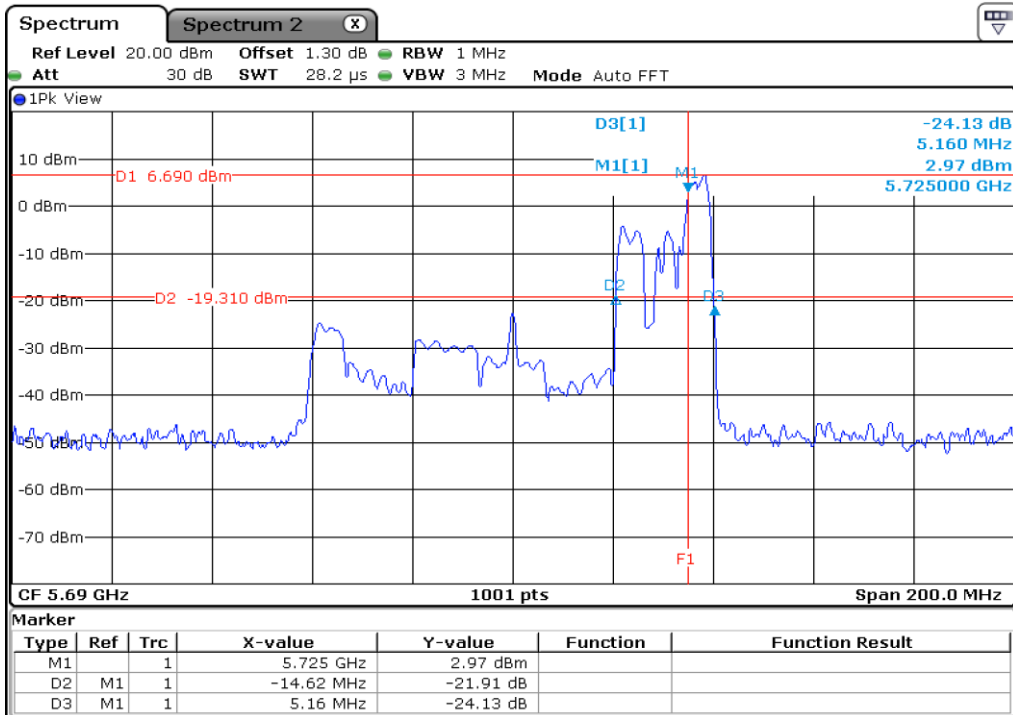

5 Starddle 26 dB Bandwitdh

6 Starddle 26 dB Bandwitdh

Test Band				WLAN_UNII2C / UNII3_AX			
Antenna				Ant 0			
Test Parameters for Channel Bandwidths							
Test Item	No.	Mode	Channel	Bandwidth	RU Tone	RB index	Verdict
Straddle 26 dB Bandwidth	1	802.11ax HE80	138	80 MHz	26	High	Pass
	2	802.11ax HE80	138	80 MHz	52	High	Pass
	3	802.11ax HE80	138	80 MHz	106	High	Pass
	4	802.11ax HE80	138	80 MHz	242	High	Pass
	5	802.11ax HE80	138	80 MHz	484	High	Pass
	6	802.11ax HE80	138	80 MHz	996	-	Pass
	7	802.11ax HE80	138	80 MHz	SU	-	Pass

1 Starddle 26 dB Bandwitdh

2 Starddle 26 dB Bandwitdh

3 **Starddle 26 dB Bandwitdh**

4 **Starddle 26 dB Bandwitdh**

5 Starddle 26 dB Bandwitdh

6 Starddle 26 dB Bandwitdh

7	Starddle 26 dB Bandwidth
---	--------------------------

Test Band				WLAN_UNII2C / UNII3_AX			
Antenna				Ant 1			
Test Parameters for Channel Bandwidths							
Test Item	No.	Mode	Channel	Bandwidth	RU Tone	RB index	Verdict
Straddle 26 dB Bandwidth	1	802.11ax HE80	138	80 MHz	26	High	Pass
	2	802.11ax HE80	138	80 MHz	52	High	Pass
	3	802.11ax HE80	138	80 MHz	106	High	Pass
	4	802.11ax HE80	138	80 MHz	242	High	Pass
	5	802.11ax HE80	138	80 MHz	484	High	Pass
	6	802.11ax HE80	138	80 MHz	996	-	Pass
	7	802.11ax HE80	138	80 MHz	SU	-	Pass

1 Starddle 26 dB Bandwitdh

2 Starddle 26 dB Bandwitdh

3 Starddle 26 dB Bandwitdh

4 Starddle 26 dB Bandwitdh

5 **Starddle 26 dB Bandwitdh**

6 **Starddle 26 dB Bandwitdh**

7	Starddle 26 dB Bandwidh
---	-------------------------