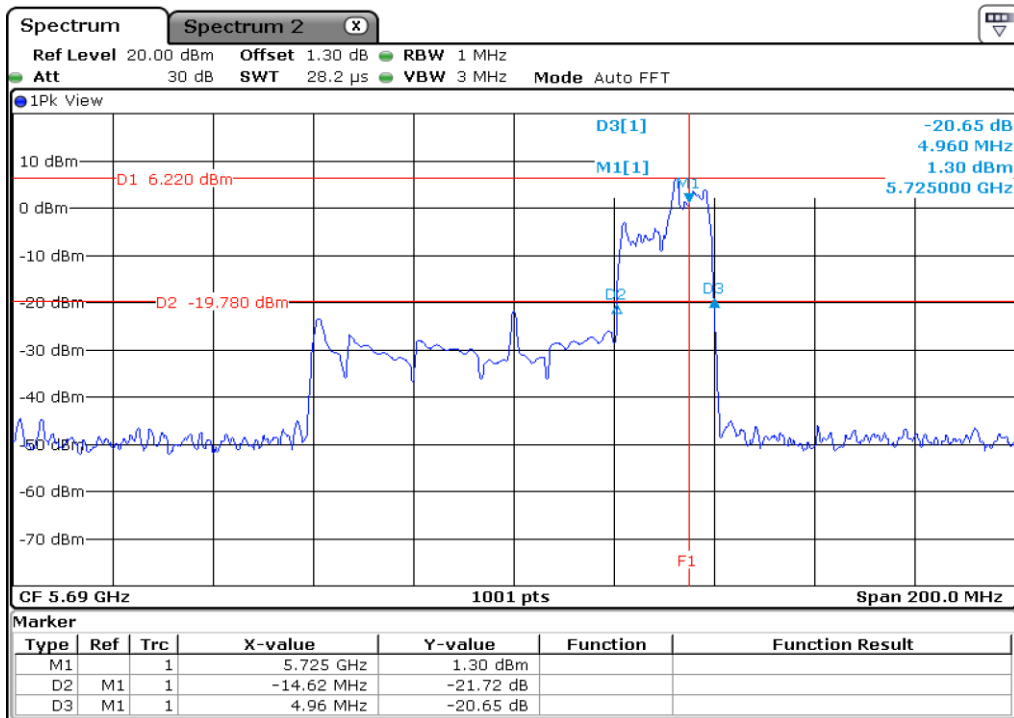

5 Starddle 26 dB Bandwitdh

6 Starddle 26 dB Bandwitdh

Test Band				WLAN_UNII2C / UNII3_AX			
Antenna				Ant 0			
Test Parameters for Channel Bandwidths							
Test Item	No.	Mode	Channel	Bandwidth	RU Tone	RB index	Verdict
Straddle 26 dB Bandwidth	1	802.11ax HE80	138	80 MHz	26	High	Pass
	2	802.11ax HE80	138	80 MHz	52	High	Pass
	3	802.11ax HE80	138	80 MHz	106	High	Pass
	4	802.11ax HE80	138	80 MHz	242	High	Pass
	5	802.11ax HE80	138	80 MHz	484	High	Pass
	6	802.11ax HE80	138	80 MHz	996	-	Pass
	7	802.11ax HE80	138	80 MHz	SU	-	Pass

1 Starddle 26 dB Bandwitdh

2 Starddle 26 dB Bandwitdh

3 **Starddle 26 dB Bandwitdh**

4 **Starddle 26 dB Bandwitdh**

5 Starddle 26 dB Bandwitdh

6 Starddle 26 dB Bandwitdh

7	Starddle 26 dB Bandwidth
---	--------------------------

Test Band				WLAN_UNII2C / UNII3_AX			
Antenna				Ant 1			
Test Parameters for Channel Bandwidths							
Test Item	No.	Mode	Channel	Bandwidth	RU Tone	RB index	Verdict
Straddle 26 dB Bandwidth	1	802.11ax HE80	138	80 MHz	26	High	Pass
	2	802.11ax HE80	138	80 MHz	52	High	Pass
	3	802.11ax HE80	138	80 MHz	106	High	Pass
	4	802.11ax HE80	138	80 MHz	242	High	Pass
	5	802.11ax HE80	138	80 MHz	484	High	Pass
	6	802.11ax HE80	138	80 MHz	996	-	Pass
	7	802.11ax HE80	138	80 MHz	SU	-	Pass

1 Starddle 26 dB Bandwitdh

2 Starddle 26 dB Bandwitdh

3 Starddle 26 dB Bandwitdh

4 Starddle 26 dB Bandwitdh

5 **Starddle 26 dB Bandwitdh**

6 **Starddle 26 dB Bandwitdh**

7	Starddle 26 dB Bandwidh
---	-------------------------