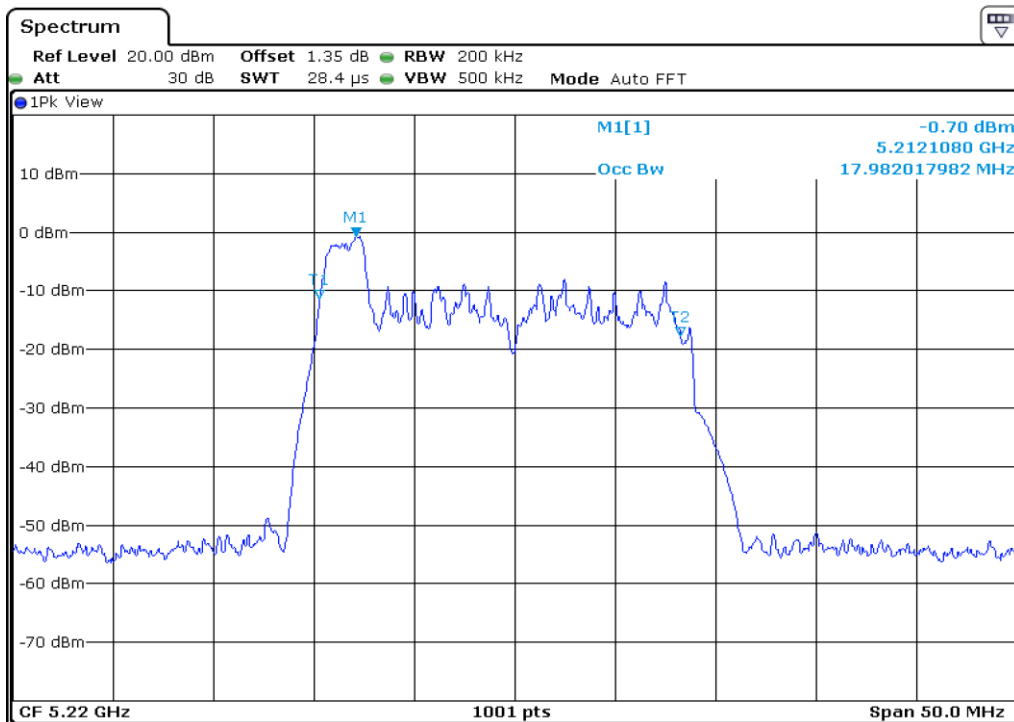

28 99% Occupied Bandwidth

29 99% Occupied Bandwidth

30	99% Occupied Bandwidth
----	------------------------

Test Band				WLAN_UNII1_AX			
Antenna				Ant 1			
Test Parameters for Channel Bandwidths							
Test Item	No.	Mode	Channel	Bandwidth	RU Tone	RB index	Verdict
99% Occupied Bandwidth	1	802.11ax HE20	36	20 MHz	26	Low	Pass
	2	802.11ax HE20	36	20 MHz	26	Middle	Pass
	3	802.11ax HE20	36	20 MHz	26	High	Pass
	4	802.11ax HE20	44	20 MHz	26	Low	Pass
	5	802.11ax HE20	44	20 MHz	26	Middle	Pass
	6	802.11ax HE20	44	20 MHz	26	High	Pass
	7	802.11ax HE20	48	20 MHz	26	Low	Pass
	8	802.11ax HE20	48	20 MHz	26	Middle	Pass
	9	802.11ax HE20	48	20 MHz	26	High	Pass
	10	802.11ax HE20	36	20 MHz	52	Low	Pass
	11	802.11ax HE20	36	20 MHz	52	Middle	Pass
	12	802.11ax HE20	36	20 MHz	52	High	Pass
	13	802.11ax HE20	44	20 MHz	52	Low	Pass
	14	802.11ax HE20	44	20 MHz	52	Middle	Pass
	15	802.11ax HE20	44	20 MHz	52	High	Pass
	16	802.11ax HE20	48	20 MHz	52	Low	Pass
	17	802.11ax HE20	48	20 MHz	52	Middle	Pass
	18	802.11ax HE20	48	20 MHz	52	High	Pass
	19	802.11ax HE20	36	20 MHz	106	Low	Pass
	20	802.11ax HE20	36	20 MHz	106	High	Pass
	21	802.11ax HE20	44	20 MHz	106	Low	Pass
	22	802.11ax HE20	44	20 MHz	106	High	Pass
	23	802.11ax HE20	48	20 MHz	106	Low	Pass
	24	802.11ax HE20	48	20 MHz	106	High	Pass
	25	802.11ax HE20	36	20 MHz	242	-	Pass
	26	802.11ax HE20	44	20 MHz	242	-	Pass
	27	802.11ax HE20	48	20 MHz	242	-	Pass
	28	802.11ax HE20	36	20 MHz	SU	-	Pass
	29	802.11ax HE20	44	20 MHz	SU	-	Pass
	30	802.11ax HE20	48	20 MHz	SU	-	Pass

1	99% Occupied Bandwidth
---	------------------------

2	99% Occupied Bandwidth
---	------------------------

3	99% Occupied Bandwidth
---	-------------------------------

4	99% Occupied Bandwidth
---	-------------------------------