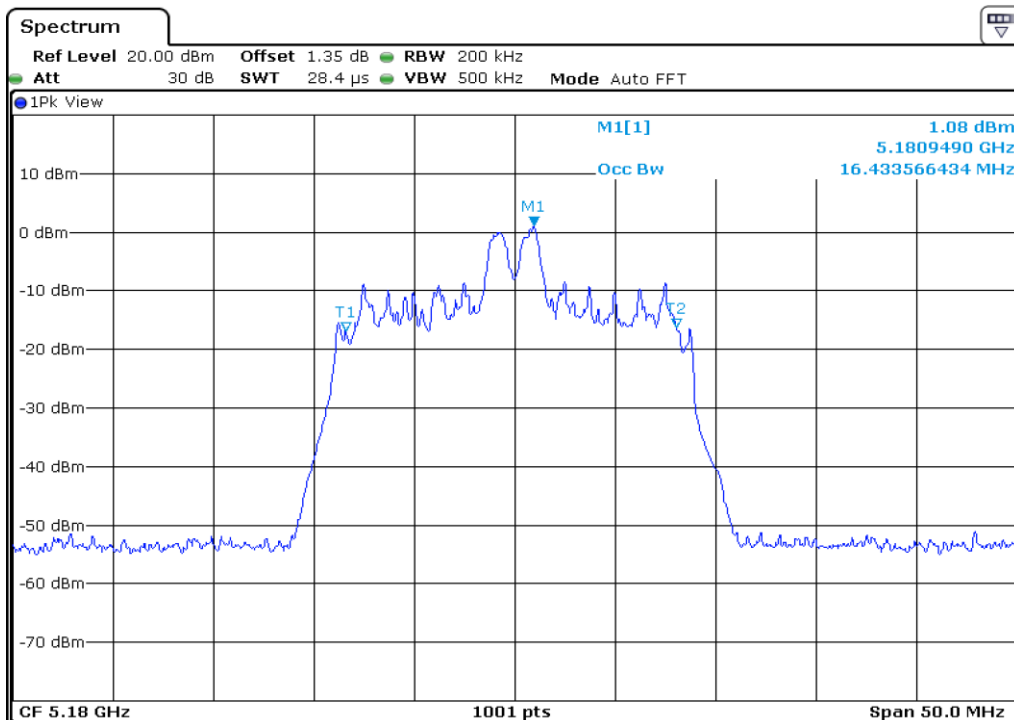

23 99% Occupied Bandwidth

24 99% Occupied Bandwidth

25	99% Occupied Bandwidth
----	------------------------

26	99% Occupied Bandwidth
----	------------------------

27	99% Occupied Bandwidth
----	------------------------

28 99% Occupied Bandwidth

29 99% Occupied Bandwidth

30	99% Occupied Bandwidth
----	------------------------

Test Band				WLAN_UNII1_AX			
Antenna				Ant 1			
Test Parameters for Channel Bandwidths							
Test Item	No.	Mode	Channel	Bandwidth	RU Tone	RB index	Verdict
99% Occupied Bandwidth	1	802.11ax HE20	36	20 MHz	26	Low	Pass
	2	802.11ax HE20	36	20 MHz	26	Middle	Pass
	3	802.11ax HE20	36	20 MHz	26	High	Pass
	4	802.11ax HE20	44	20 MHz	26	Low	Pass
	5	802.11ax HE20	44	20 MHz	26	Middle	Pass
	6	802.11ax HE20	44	20 MHz	26	High	Pass
	7	802.11ax HE20	48	20 MHz	26	Low	Pass
	8	802.11ax HE20	48	20 MHz	26	Middle	Pass
	9	802.11ax HE20	48	20 MHz	26	High	Pass
	10	802.11ax HE20	36	20 MHz	52	Low	Pass
	11	802.11ax HE20	36	20 MHz	52	Middle	Pass
	12	802.11ax HE20	36	20 MHz	52	High	Pass
	13	802.11ax HE20	44	20 MHz	52	Low	Pass
	14	802.11ax HE20	44	20 MHz	52	Middle	Pass
	15	802.11ax HE20	44	20 MHz	52	High	Pass
	16	802.11ax HE20	48	20 MHz	52	Low	Pass
	17	802.11ax HE20	48	20 MHz	52	Middle	Pass
	18	802.11ax HE20	48	20 MHz	52	High	Pass
	19	802.11ax HE20	36	20 MHz	106	Low	Pass
	20	802.11ax HE20	36	20 MHz	106	High	Pass
	21	802.11ax HE20	44	20 MHz	106	Low	Pass
	22	802.11ax HE20	44	20 MHz	106	High	Pass
	23	802.11ax HE20	48	20 MHz	106	Low	Pass
	24	802.11ax HE20	48	20 MHz	106	High	Pass
	25	802.11ax HE20	36	20 MHz	242	-	Pass
	26	802.11ax HE20	44	20 MHz	242	-	Pass
	27	802.11ax HE20	48	20 MHz	242	-	Pass
	28	802.11ax HE20	36	20 MHz	SU	-	Pass
	29	802.11ax HE20	44	20 MHz	SU	-	Pass
	30	802.11ax HE20	48	20 MHz	SU	-	Pass

1	99% Occupied Bandwidth
---	------------------------

2	99% Occupied Bandwidth
---	------------------------

3	99% Occupied Bandwidth
---	-------------------------------

4	99% Occupied Bandwidth
---	-------------------------------