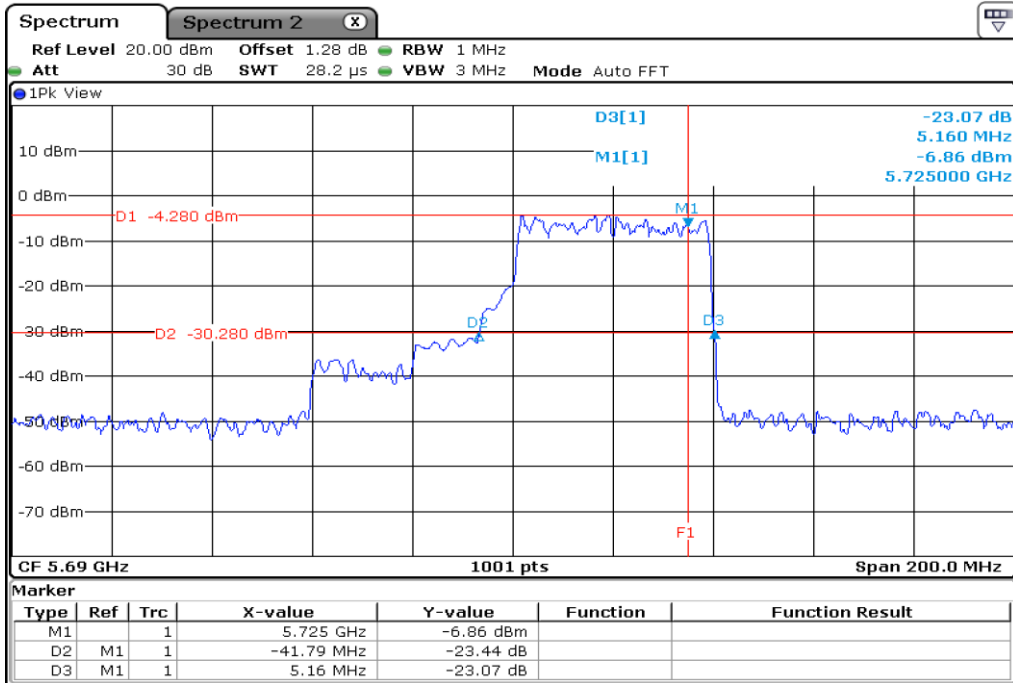

5 Starddle 26 dB Bandwitdh

6 Starddle 26 dB Bandwitdh

Test Band				WLAN_UNII2C / UNII3_AX			
Antenna				Ant 0			
Test Parameters for Channel Bandwidths							
Test Item	No.	Mode	Channel	Bandwidth	RU Tone	RB index	Verdict
Straddle 26 dB Bandwidth	1	802.11ax HE80	138	80 MHz	26	High	Pass
	2	802.11ax HE80	138	80 MHz	52	High	Pass
	3	802.11ax HE80	138	80 MHz	106	High	Pass
	4	802.11ax HE80	138	80 MHz	242	High	Pass
	5	802.11ax HE80	138	80 MHz	484	High	Pass
	6	802.11ax HE80	138	80 MHz	996	-	Pass
	7	802.11ax HE80	138	80 MHz	SU	-	Pass

1 Starddle 26 dB Bandwitdh

2 Starddle 26 dB Bandwitdh

3 **Starddle 26 dB Bandwitdh**

4 **Starddle 26 dB Bandwitdh**

5 Starddle 26 dB Bandwitdh

6 Starddle 26 dB Bandwitdh

7	Starddle 26 dB Bandwidth
---	--------------------------

Test Band				WLAN_UNII2C / UNII3_AX			
Antenna				Ant 1			
Test Parameters for Channel Bandwidths							
Test Item	No.	Mode	Channel	Bandwidth	RU Tone	RB index	Verdict
Straddle 26 dB Bandwidth	1	802.11ax HE80	138	80 MHz	26	High	Pass
	2	802.11ax HE80	138	80 MHz	52	High	Pass
	3	802.11ax HE80	138	80 MHz	106	High	Pass
	4	802.11ax HE80	138	80 MHz	242	High	Pass
	5	802.11ax HE80	138	80 MHz	484	High	Pass
	6	802.11ax HE80	138	80 MHz	996	-	Pass
	7	802.11ax HE80	138	80 MHz	SU	-	Pass

1 Starddle 26 dB Bandwitdh

2 Starddle 26 dB Bandwitdh

3 Starddle 26 dB Bandwitdh

4 Starddle 26 dB Bandwitdh

5 **Starddle 26 dB Bandwitdh**

6 **Starddle 26 dB Bandwitdh**

7	Starddle 26 dB Bandwidh
---	-------------------------