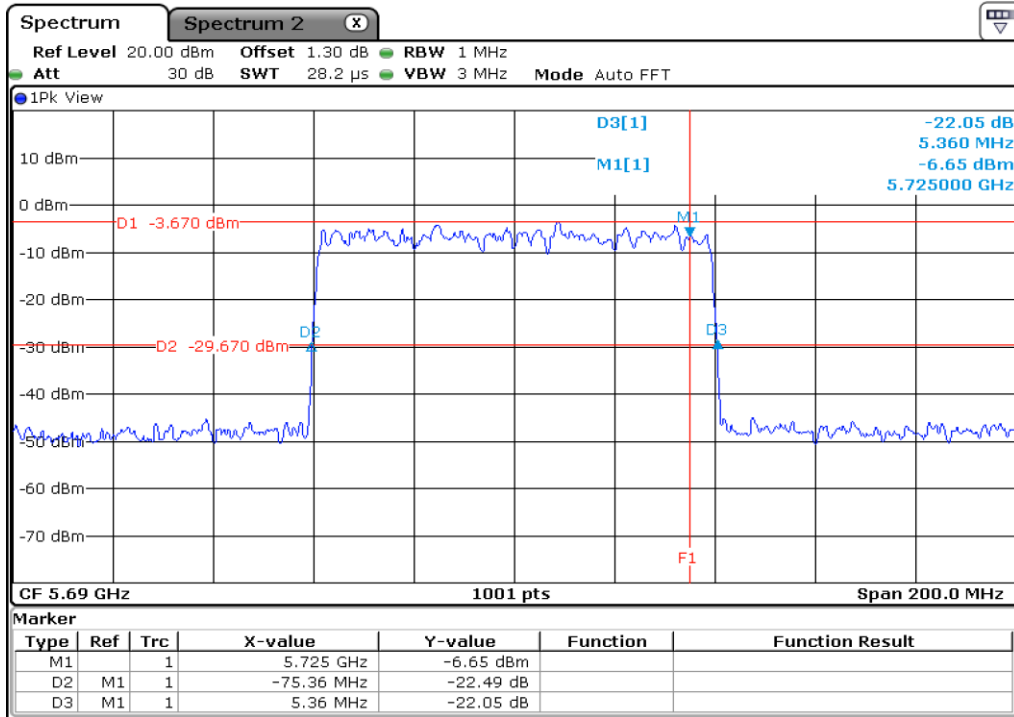

1 Starddle 26 dB Bandwitdh

2 Starddle 26 dB Bandwitdh

3 Starddle 26 dB Bandwitdh

4 Starddle 26 dB Bandwitdh

5 **Starddle 26 dB Bandwitdh**

6 **Starddle 26 dB Bandwitdh**

7	Starddle 26 dB Bandwidh
---	-------------------------

Test Band				WLAN_UNII1_AX			
Antenna				Ant 0			
Test Parameters for Channel Bandwidths							
Test Item	No.	Mode	Channel	Bandwidth	RU Tone	RB index	Verdict
99% Occupied Bandwidth	1	802.11ax HE20	36	20 MHz	26	Low	Pass
	2	802.11ax HE20	36	20 MHz	26	Middle	Pass
	3	802.11ax HE20	36	20 MHz	26	High	Pass
	4	802.11ax HE20	44	20 MHz	26	Low	Pass
	5	802.11ax HE20	44	20 MHz	26	Middle	Pass
	6	802.11ax HE20	44	20 MHz	26	High	Pass
	7	802.11ax HE20	48	20 MHz	26	Low	Pass
	8	802.11ax HE20	48	20 MHz	26	Middle	Pass
	9	802.11ax HE20	48	20 MHz	26	High	Pass
	10	802.11ax HE20	36	20 MHz	52	Low	Pass
	11	802.11ax HE20	36	20 MHz	52	Middle	Pass
	12	802.11ax HE20	36	20 MHz	52	High	Pass
	13	802.11ax HE20	44	20 MHz	52	Low	Pass
	14	802.11ax HE20	44	20 MHz	52	Middle	Pass
	15	802.11ax HE20	44	20 MHz	52	High	Pass
	16	802.11ax HE20	48	20 MHz	52	Low	Pass
	17	802.11ax HE20	48	20 MHz	52	Middle	Pass
	18	802.11ax HE20	48	20 MHz	52	High	Pass
	19	802.11ax HE20	36	20 MHz	106	Low	Pass
	20	802.11ax HE20	36	20 MHz	106	High	Pass
	21	802.11ax HE20	44	20 MHz	106	Low	Pass
	22	802.11ax HE20	44	20 MHz	106	High	Pass
	23	802.11ax HE20	48	20 MHz	106	Low	Pass
	24	802.11ax HE20	48	20 MHz	106	High	Pass
	25	802.11ax HE20	36	20 MHz	242	-	Pass
	26	802.11ax HE20	44	20 MHz	242	-	Pass
	27	802.11ax HE20	48	20 MHz	242	-	Pass
	28	802.11ax HE20	36	20 MHz	SU	-	Pass
	29	802.11ax HE20	44	20 MHz	SU	-	Pass
	30	802.11ax HE20	48	20 MHz	SU	-	Pass