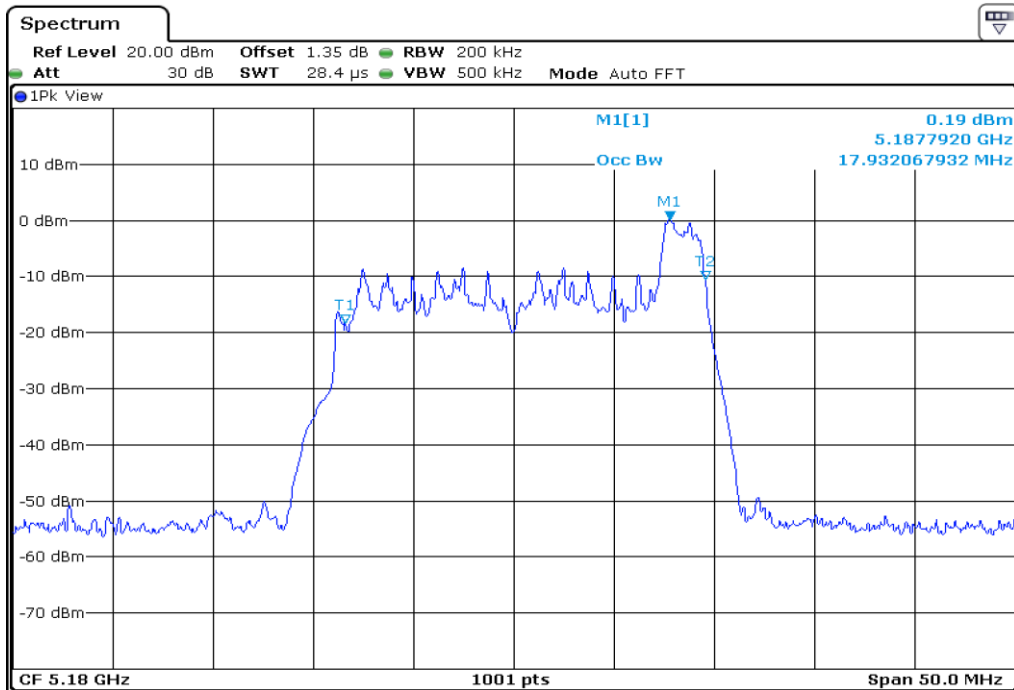

3 99% Occupied Bandwidth