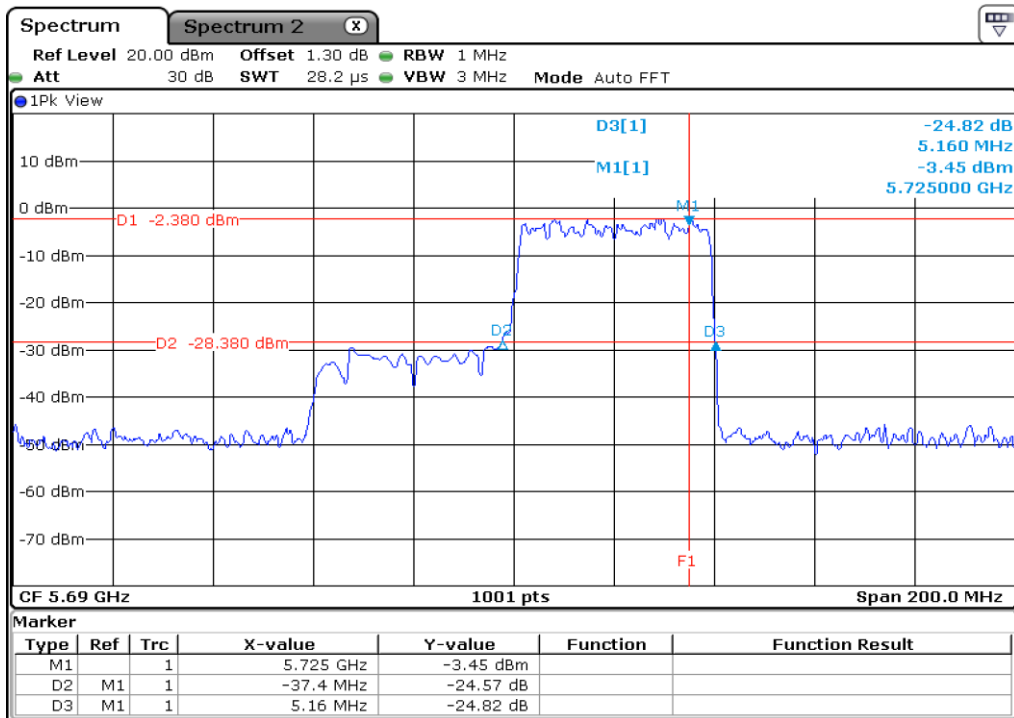

1 Starddle 26 dB Bandwitdh

2 Starddle 26 dB Bandwitdh

3 Starddle 26 dB Bandwitdh

4 Starddle 26 dB Bandwitdh

5 **Starddle 26 dB Bandwitdh**

6 **Starddle 26 dB Bandwitdh**

7	Starddle 26 dB Bandwidh
---	-------------------------

Test Band				WLAN_UNII1_AX			
Antenna				Ant 0			
Test Parameters for Channel Bandwidths							
Test Item	No.	Mode	Channel	Bandwidth	RU Tone	RB index	Verdict
99% Occupied Bandwidth	1	802.11ax HE20	36	20 MHz	26	Low	Pass
	2	802.11ax HE20	36	20 MHz	26	Middle	Pass
	3	802.11ax HE20	36	20 MHz	26	High	Pass
	4	802.11ax HE20	44	20 MHz	26	Low	Pass
	5	802.11ax HE20	44	20 MHz	26	Middle	Pass
	6	802.11ax HE20	44	20 MHz	26	High	Pass
	7	802.11ax HE20	48	20 MHz	26	Low	Pass
	8	802.11ax HE20	48	20 MHz	26	Middle	Pass
	9	802.11ax HE20	48	20 MHz	26	High	Pass
	10	802.11ax HE20	36	20 MHz	52	Low	Pass
	11	802.11ax HE20	36	20 MHz	52	Middle	Pass
	12	802.11ax HE20	36	20 MHz	52	High	Pass
	13	802.11ax HE20	44	20 MHz	52	Low	Pass
	14	802.11ax HE20	44	20 MHz	52	Middle	Pass
	15	802.11ax HE20	44	20 MHz	52	High	Pass
	16	802.11ax HE20	48	20 MHz	52	Low	Pass
	17	802.11ax HE20	48	20 MHz	52	Middle	Pass
	18	802.11ax HE20	48	20 MHz	52	High	Pass
	19	802.11ax HE20	36	20 MHz	106	Low	Pass
	20	802.11ax HE20	36	20 MHz	106	High	Pass
	21	802.11ax HE20	44	20 MHz	106	Low	Pass
	22	802.11ax HE20	44	20 MHz	106	High	Pass
	23	802.11ax HE20	48	20 MHz	106	Low	Pass
	24	802.11ax HE20	48	20 MHz	106	High	Pass
	25	802.11ax HE20	36	20 MHz	242	-	Pass
	26	802.11ax HE20	44	20 MHz	242	-	Pass
	27	802.11ax HE20	48	20 MHz	242	-	Pass
	28	802.11ax HE20	36	20 MHz	SU	-	Pass
	29	802.11ax HE20	44	20 MHz	SU	-	Pass
	30	802.11ax HE20	48	20 MHz	SU	-	Pass