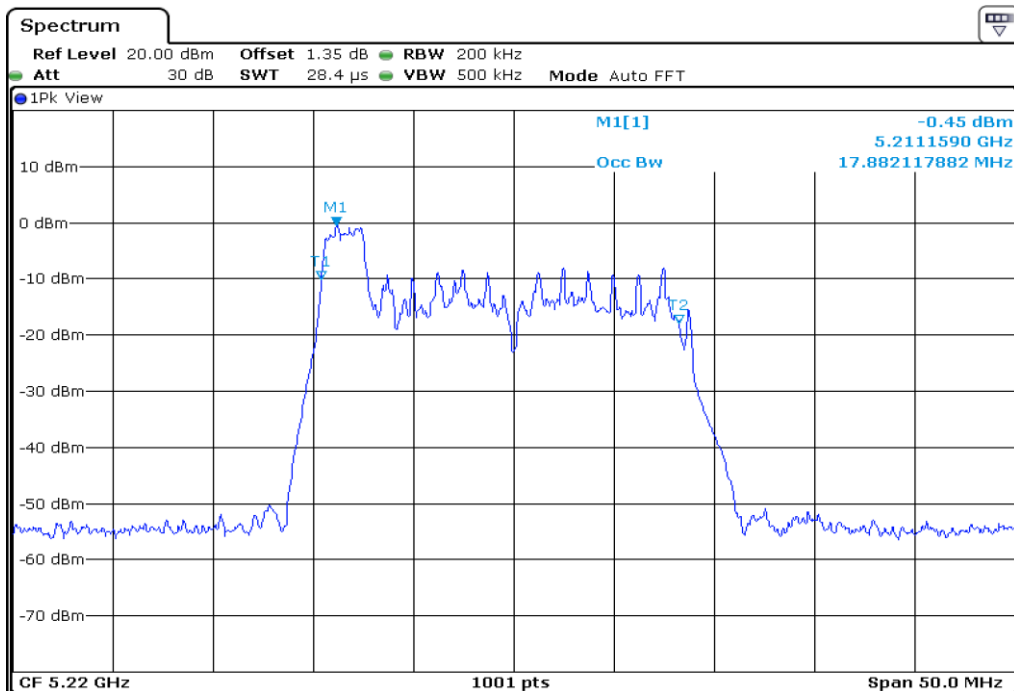

1 Starddle 26 dB Bandwitdh

2 Starddle 26 dB Bandwitdh

3 Starddle 26 dB Bandwitdh

4 Starddle 26 dB Bandwitdh

5 **Starddle 26 dB Bandwitdh**

6 **Starddle 26 dB Bandwitdh**

7	Starddle 26 dB Bandwidh
---	-------------------------

Test Band				WLAN_UNII1_AX			
Antenna				Ant 0			
Test Parameters for Channel Bandwidths							
Test Item	No.	Mode	Channel	Bandwidth	RU Tone	RB index	Verdict
99% Occupied Bandwidth	1	802.11ax HE20	36	20 MHz	26	Low	Pass
	2	802.11ax HE20	36	20 MHz	26	Middle	Pass
	3	802.11ax HE20	36	20 MHz	26	High	Pass
	4	802.11ax HE20	44	20 MHz	26	Low	Pass
	5	802.11ax HE20	44	20 MHz	26	Middle	Pass
	6	802.11ax HE20	44	20 MHz	26	High	Pass
	7	802.11ax HE20	48	20 MHz	26	Low	Pass
	8	802.11ax HE20	48	20 MHz	26	Middle	Pass
	9	802.11ax HE20	48	20 MHz	26	High	Pass
	10	802.11ax HE20	36	20 MHz	52	Low	Pass
	11	802.11ax HE20	36	20 MHz	52	Middle	Pass
	12	802.11ax HE20	36	20 MHz	52	High	Pass
	13	802.11ax HE20	44	20 MHz	52	Low	Pass
	14	802.11ax HE20	44	20 MHz	52	Middle	Pass
	15	802.11ax HE20	44	20 MHz	52	High	Pass
	16	802.11ax HE20	48	20 MHz	52	Low	Pass
	17	802.11ax HE20	48	20 MHz	52	Middle	Pass
	18	802.11ax HE20	48	20 MHz	52	High	Pass
	19	802.11ax HE20	36	20 MHz	106	Low	Pass
	20	802.11ax HE20	36	20 MHz	106	High	Pass
	21	802.11ax HE20	44	20 MHz	106	Low	Pass
	22	802.11ax HE20	44	20 MHz	106	High	Pass
	23	802.11ax HE20	48	20 MHz	106	Low	Pass
	24	802.11ax HE20	48	20 MHz	106	High	Pass
	25	802.11ax HE20	36	20 MHz	242	-	Pass
	26	802.11ax HE20	44	20 MHz	242	-	Pass
	27	802.11ax HE20	48	20 MHz	242	-	Pass
	28	802.11ax HE20	36	20 MHz	SU	-	Pass
	29	802.11ax HE20	44	20 MHz	SU	-	Pass
	30	802.11ax HE20	48	20 MHz	SU	-	Pass

1 99% Occupied Bandwidth

2 99% Occupied Bandwidth

3 99% Occupied Bandwidth

4 99% Occupied Bandwidth

5 99% Occupied Bandwidth

6 99% Occupied Bandwidth

7 99% Occupied Bandwidth

8 99% Occupied Bandwidth