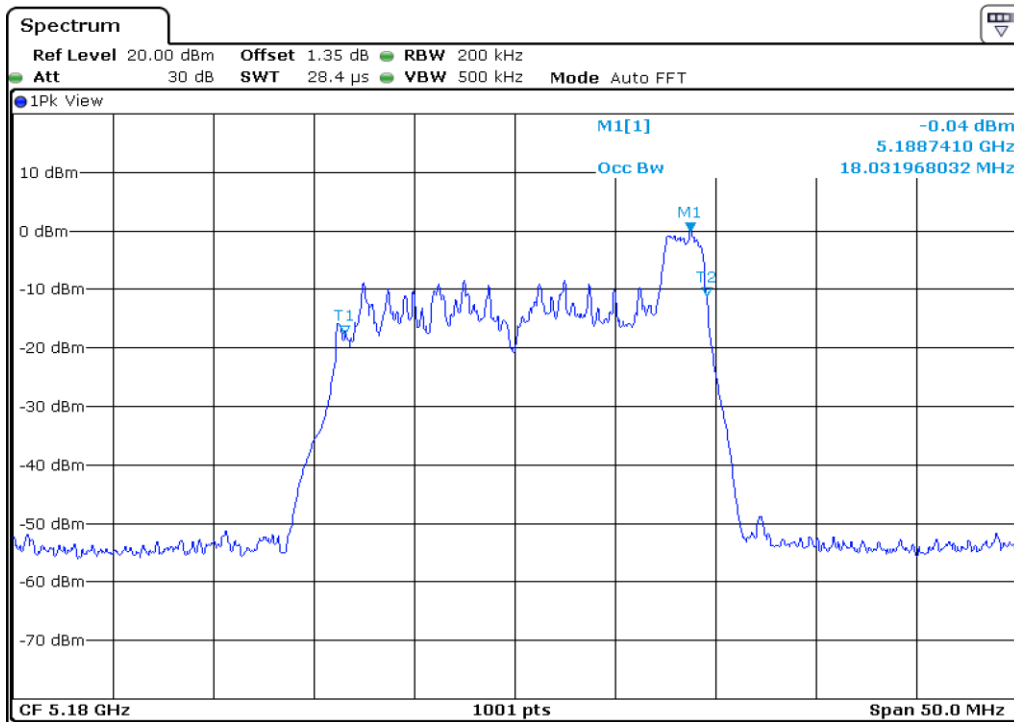

28 99% Occupied Bandwidth

29 99% Occupied Bandwidth

30	99% Occupied Bandwidth
----	------------------------

Test Band				WLAN_UNII1_AX			
Antenna				Ant 1			
Test Parameters for Channel Bandwidths							
Test Item	No.	Mode	Channel	Bandwidth	RU Tone	RB index	Verdict
99% Occupied Bandwidth	1	802.11ax HE20	36	20 MHz	26	Low	Pass
	2	802.11ax HE20	36	20 MHz	26	Middle	Pass
	3	802.11ax HE20	36	20 MHz	26	High	Pass
	4	802.11ax HE20	44	20 MHz	26	Low	Pass
	5	802.11ax HE20	44	20 MHz	26	Middle	Pass
	6	802.11ax HE20	44	20 MHz	26	High	Pass
	7	802.11ax HE20	48	20 MHz	26	Low	Pass
	8	802.11ax HE20	48	20 MHz	26	Middle	Pass
	9	802.11ax HE20	48	20 MHz	26	High	Pass
	10	802.11ax HE20	36	20 MHz	52	Low	Pass
	11	802.11ax HE20	36	20 MHz	52	Middle	Pass
	12	802.11ax HE20	36	20 MHz	52	High	Pass
	13	802.11ax HE20	44	20 MHz	52	Low	Pass
	14	802.11ax HE20	44	20 MHz	52	Middle	Pass
	15	802.11ax HE20	44	20 MHz	52	High	Pass
	16	802.11ax HE20	48	20 MHz	52	Low	Pass
	17	802.11ax HE20	48	20 MHz	52	Middle	Pass
	18	802.11ax HE20	48	20 MHz	52	High	Pass
	19	802.11ax HE20	36	20 MHz	106	Low	Pass
	20	802.11ax HE20	36	20 MHz	106	High	Pass
	21	802.11ax HE20	44	20 MHz	106	Low	Pass
	22	802.11ax HE20	44	20 MHz	106	High	Pass
	23	802.11ax HE20	48	20 MHz	106	Low	Pass
	24	802.11ax HE20	48	20 MHz	106	High	Pass
	25	802.11ax HE20	36	20 MHz	242	-	Pass
	26	802.11ax HE20	44	20 MHz	242	-	Pass
	27	802.11ax HE20	48	20 MHz	242	-	Pass
	28	802.11ax HE20	36	20 MHz	SU	-	Pass
	29	802.11ax HE20	44	20 MHz	SU	-	Pass
	30	802.11ax HE20	48	20 MHz	SU	-	Pass

1	99% Occupied Bandwidth
---	------------------------

2	99% Occupied Bandwidth
---	------------------------

3	99% Occupied Bandwidth
---	-------------------------------

4	99% Occupied Bandwidth
---	-------------------------------

5 99% Occupied Bandwidth

6 99% Occupied Bandwidth

7 99% Occupied Bandwidth

8 99% Occupied Bandwidth

9	99% Occupied Bandwidth
---	------------------------

10	99% Occupied Bandwidth
----	------------------------