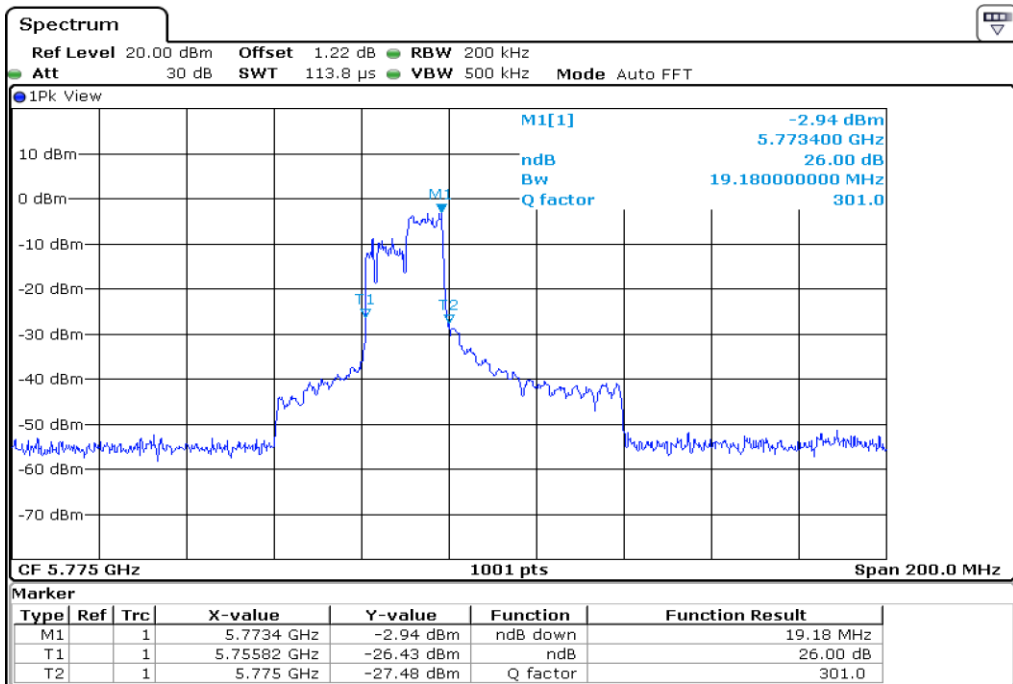

7 **26 dB Bandwidth**

8 **26 dB Bandwidth**

9	26 dB Bandwidth
---	-----------------

10 **26 dB Bandwidth**

11 **26 dB Bandwidth**

12	26 dB Bandwidth
----	-----------------

13 26 dB Bandwidth

14 26 dB Bandwidth

15	26 dB Bandwidth
----	-----------------

16	26 dB Bandwidth
----	-----------------

Test Band				WLAN_UNI3_AX			
Antenna				Ant 1			
Test Parameters for Channel Bandwidths							
Test Item	No.	Mode	Channel	Bandwidth	RU Tone	RB index	Verdict
26 dB Bandwidth	1	802.11ax HE80	155	80 MHz	26	Low	Pass
	2	802.11ax HE80	155	80 MHz	26	Middle	Pass
	3	802.11ax HE80	155	80 MHz	26	High	Pass
	4	802.11ax HE80	155	80 MHz	52	Low	Pass
	5	802.11ax HE80	155	80 MHz	52	Middle	Pass
	6	802.11ax HE80	155	80 MHz	52	High	Pass
	7	802.11ax HE80	155	80 MHz	106	Low	Pass
	8	802.11ax HE80	155	80 MHz	106	Middle	Pass
	9	802.11ax HE80	155	80 MHz	106	High	Pass
	10	802.11ax HE80	155	80 MHz	242	Low	Pass
	11	802.11ax HE80	155	80 MHz	242	Middle	Pass
	12	802.11ax HE80	155	80 MHz	242	High	Pass
	13	802.11ax HE80	155	80 MHz	484	Low	Pass
	14	802.11ax HE80	155	80 MHz	484	High	Pass
	15	802.11ax HE80	155	80 MHz	996	-	Pass
	16	802.11ax HE80	155	80 MHz	SU	-	Pass