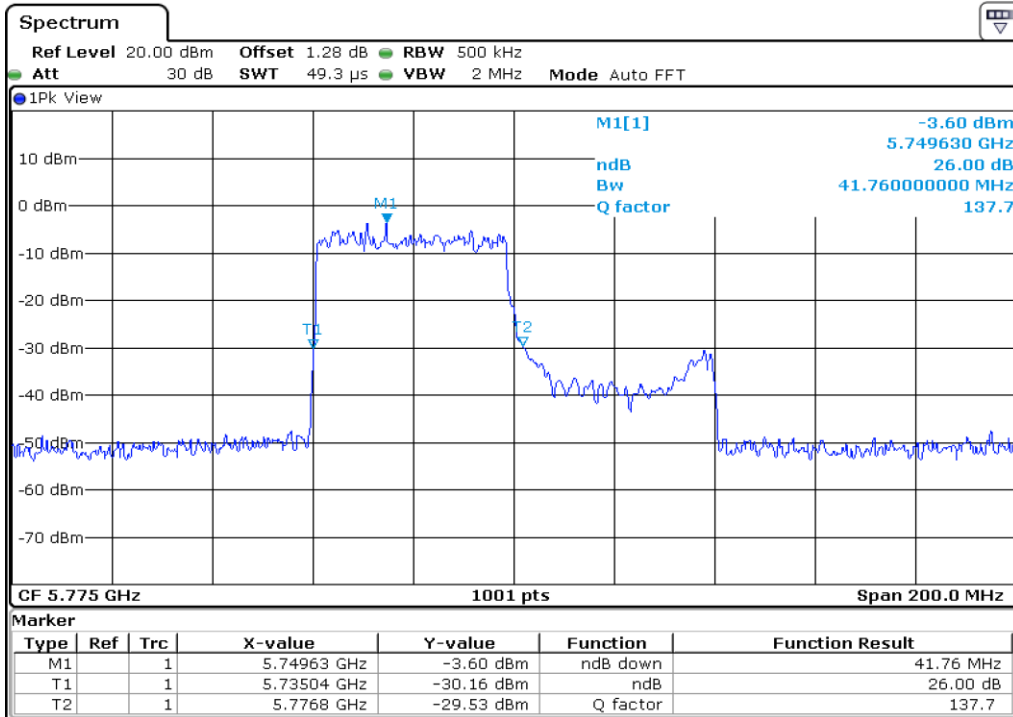

9	26 dB Bandwidth
---	-----------------

10 **26 dB Bandwidth**

11 **26 dB Bandwidth**

12	26 dB Bandwidth
----	-----------------

13 **26 dB Bandwidth**

14 **26 dB Bandwidth**

15	26 dB Bandwidth
----	-----------------

16	26 dB Bandwidth
----	-----------------

Test Band				WLAN_UNII2C / UNII3_AX			
Antenna				Ant 0			
Test Parameters for Channel Bandwidths							
Test Item	No.	Mode	Channel	Bandwidth	RU Tone	RB index	Verdict
Straddle 26 dB Bandwidth	1	802.11ax HE20	144	20 MHz	26	Low	Pass
	2	802.11ax HE20	144	20 MHz	26	Middle	Pass
	3	802.11ax HE20	144	20 MHz	26	High	Pass
	4	802.11ax HE20	144	20 MHz	52	Low	Pass
	5	802.11ax HE20	144	20 MHz	52	Middle	Pass
	6	802.11ax HE20	144	20 MHz	52	High	Pass
	7	802.11ax HE20	144	20 MHz	106	Low	Pass
	8	802.11ax HE20	144	20 MHz	106	High	Pass
	9	802.11ax HE20	144	20 MHz	242	-	Pass
	10	802.11ax HE20	144	20 MHz	SU	-	Pass