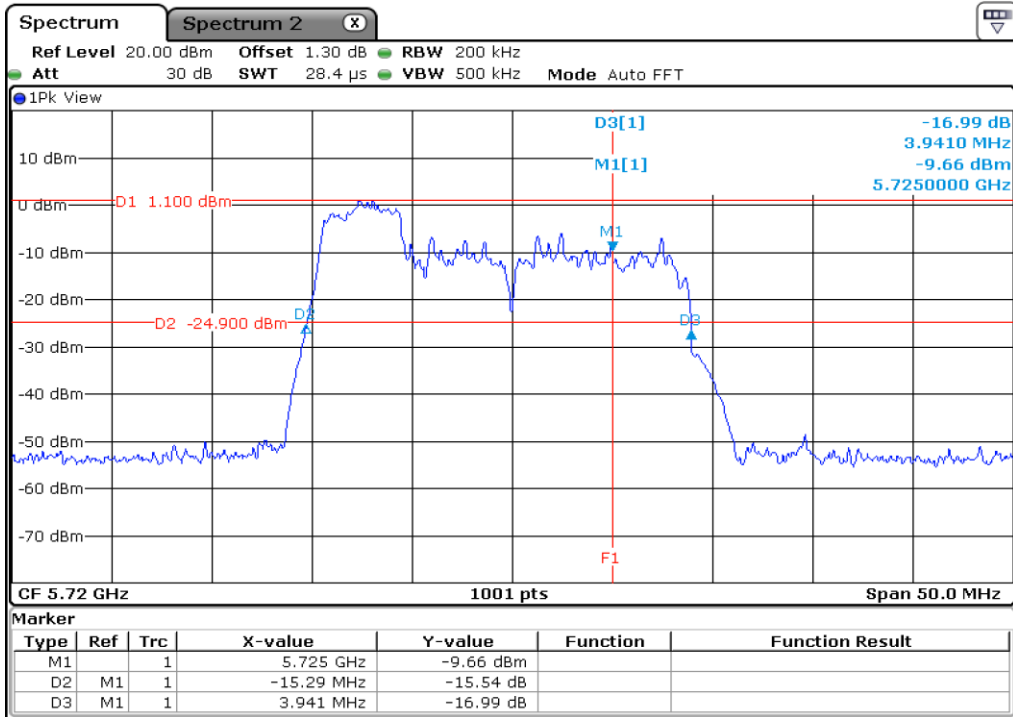

1 Starddle 26 dB Bandwidth

2 Starddle 26 dB Bandwidth

3	Starddle 26 dB Bandwidth
---	--------------------------

4 Starddle 26 dB Bandwidh

5 Starddle 26 dB Bandwidh

7 Starddle 26 dB Bandwidh

8 Starddle 26 dB Bandwidh

9	Starddle 26 dB Bandwidh
---	-------------------------

10	Starddle 26 dB Bandwidh
----	-------------------------

Test Band				WLAN_UNII2C / UNII3_AX			
Antenna				Ant 1			
Test Parameters for Channel Bandwidths							
Test Item	No.	Mode	Channel	Bandwidth	RU Tone	RB index	Verdict
Straddle 26 dB Bandwidth	1	802.11ax HE20	144	20 MHz	26	Low	Pass
	2	802.11ax HE20	144	20 MHz	26	Middle	Pass
	3	802.11ax HE20	144	20 MHz	26	High	Pass
	4	802.11ax HE20	144	20 MHz	52	Low	Pass
	5	802.11ax HE20	144	20 MHz	52	Middle	Pass
	6	802.11ax HE20	144	20 MHz	52	High	Pass
	7	802.11ax HE20	144	20 MHz	106	Low	Pass
	8	802.11ax HE20	144	20 MHz	106	High	Pass
	9	802.11ax HE20	144	20 MHz	242	-	Pass
	10	802.11ax HE20	144	20 MHz	SU	-	Pass

1 Starddle 26 dB Bandwidh

2 Starddle 26 dB Bandwidh

3	Starddle 26 dB Bandwidth
---	--------------------------

4 **Starddle 26 dB Bandwidh**

5 **Starddle 26 dB Bandwidh**

6	Starddle 26 dB Bandwidth
---	--------------------------