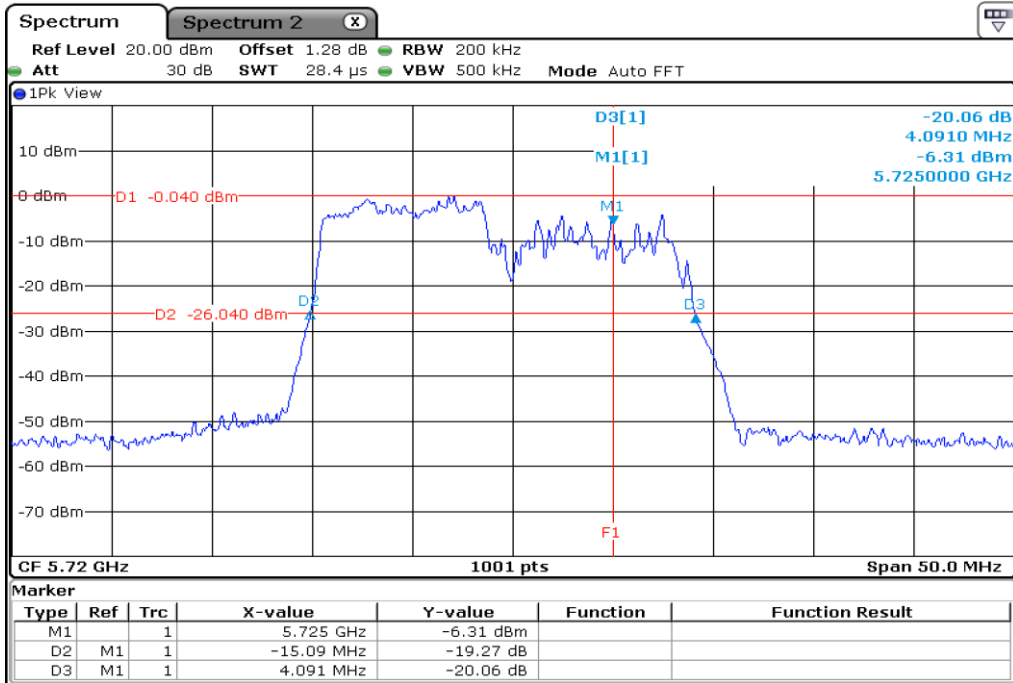

16	26 dB Bandwidth
----	-----------------

Test Band				WLAN_UNII2C / UNII3_AX			
Antenna				Ant 0			
Test Parameters for Channel Bandwidths							
Test Item	No.	Mode	Channel	Bandwidth	RU Tone	RB index	Verdict
Straddle 26 dB Bandwidth	1	802.11ax HE20	144	20 MHz	26	Low	Pass
	2	802.11ax HE20	144	20 MHz	26	Middle	Pass
	3	802.11ax HE20	144	20 MHz	26	High	Pass
	4	802.11ax HE20	144	20 MHz	52	Low	Pass
	5	802.11ax HE20	144	20 MHz	52	Middle	Pass
	6	802.11ax HE20	144	20 MHz	52	High	Pass
	7	802.11ax HE20	144	20 MHz	106	Low	Pass
	8	802.11ax HE20	144	20 MHz	106	High	Pass
	9	802.11ax HE20	144	20 MHz	242	-	Pass
	10	802.11ax HE20	144	20 MHz	SU	-	Pass

1 Starddle 26 dB Bandwidth

2 Starddle 26 dB Bandwidth

3	Starddle 26 dB Bandwidth
---	--------------------------

4 Starddle 26 dB Bandwidh

5 Starddle 26 dB Bandwidh

7 Starddle 26 dB Bandwidh

8 Starddle 26 dB Bandwidh

9	Starddle 26 dB Bandwidh
---	-------------------------

10	Starddle 26 dB Bandwidh
----	-------------------------

Test Band				WLAN_UNII2C / UNII3_AX			
Antenna				Ant 1			
Test Parameters for Channel Bandwidths							
Test Item	No.	Mode	Channel	Bandwidth	RU Tone	RB index	Verdict
Straddle 26 dB Bandwidth	1	802.11ax HE20	144	20 MHz	26	Low	Pass
	2	802.11ax HE20	144	20 MHz	26	Middle	Pass
	3	802.11ax HE20	144	20 MHz	26	High	Pass
	4	802.11ax HE20	144	20 MHz	52	Low	Pass
	5	802.11ax HE20	144	20 MHz	52	Middle	Pass
	6	802.11ax HE20	144	20 MHz	52	High	Pass
	7	802.11ax HE20	144	20 MHz	106	Low	Pass
	8	802.11ax HE20	144	20 MHz	106	High	Pass
	9	802.11ax HE20	144	20 MHz	242	-	Pass
	10	802.11ax HE20	144	20 MHz	SU	-	Pass

1 Starddle 26 dB Bandwidh

2 Starddle 26 dB Bandwidh

3	Starddle 26 dB Bandwidth
---	--------------------------

4 **Starddle 26 dB Bandwidh**

5 **Starddle 26 dB Bandwidh**

6	Starddle 26 dB Bandwidth
---	--------------------------