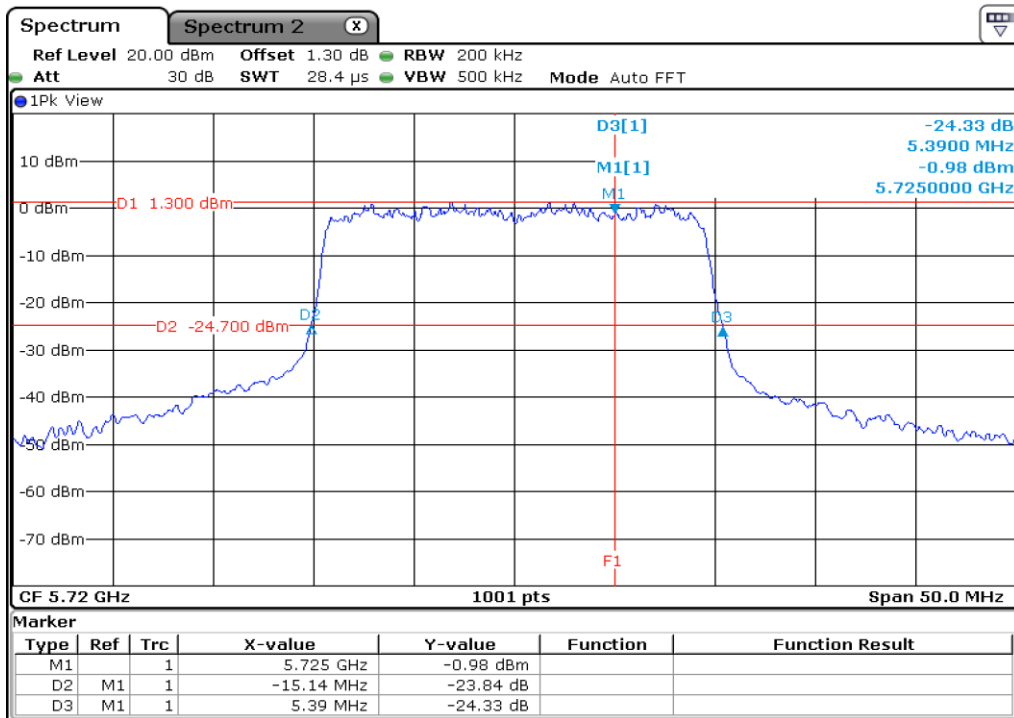

9	Starddle 26 dB Bandwidh
---	-------------------------

10	Starddle 26 dB Bandwidh
----	-------------------------

Test Band				WLAN_UNII2C / UNII3_AX			
Antenna				Ant 1			
Test Parameters for Channel Bandwidths							
Test Item	No.	Mode	Channel	Bandwidth	RU Tone	RB index	Verdict
Straddle 26 dB Bandwidth	1	802.11ax HE20	144	20 MHz	26	Low	Pass
	2	802.11ax HE20	144	20 MHz	26	Middle	Pass
	3	802.11ax HE20	144	20 MHz	26	High	Pass
	4	802.11ax HE20	144	20 MHz	52	Low	Pass
	5	802.11ax HE20	144	20 MHz	52	Middle	Pass
	6	802.11ax HE20	144	20 MHz	52	High	Pass
	7	802.11ax HE20	144	20 MHz	106	Low	Pass
	8	802.11ax HE20	144	20 MHz	106	High	Pass
	9	802.11ax HE20	144	20 MHz	242	-	Pass
	10	802.11ax HE20	144	20 MHz	SU	-	Pass

1 Starddle 26 dB Bandwidh

2 Starddle 26 dB Bandwidh

3	Starddle 26 dB Bandwidth
---	--------------------------

4 **Starddle 26 dB Bandwidh**

5 **Starddle 26 dB Bandwidh**

6	Starddle 26 dB Bandwidth
---	--------------------------

7 Starddle 26 dB Bandwidh

8 Starddle 26 dB Bandwidh

9	Starddle 26 dB Bandwidth
---	--------------------------

10	Starddle 26 dB Bandwidth
----	--------------------------

Test Band				WLAN_UNII2C / UNII3_AX			
Antenna				Ant 0			
Test Parameters for Channel Bandwidths							
Test Item	No.	Mode	Channel	Bandwidth	RU Tone	RB index	Verdict
Straddle 26 dB Bandwidth	1	802.11ax HE40	142	40 MHz	26	High	Pass
	2	802.11ax HE40	142	40 MHz	52	High	Pass
	3	802.11ax HE40	142	40 MHz	106	High	Pass
	4	802.11ax HE40	142	40 MHz	242	High	Pass
	5	802.11ax HE40	142	40 MHz	484	-	Pass
	6	802.11ax HE40	142	40 MHz	SU	-	Pass