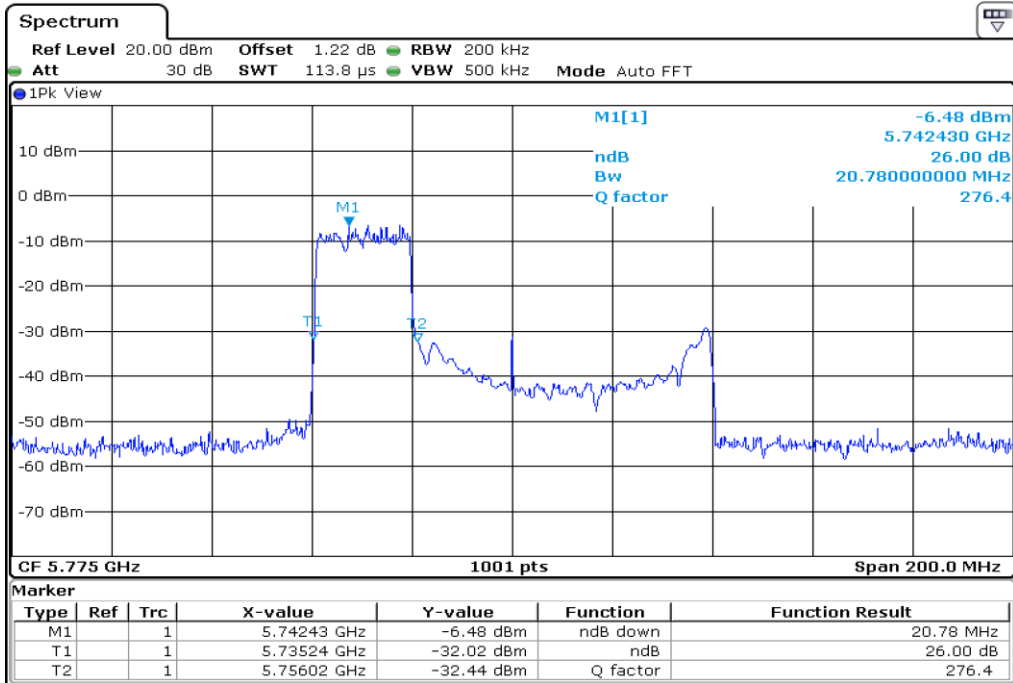

7 **26 dB Bandwidth**

8 **26 dB Bandwidth**

9	26 dB Bandwidth
---	-----------------

10 **26 dB Bandwidth**

11 **26 dB Bandwidth**

12	26 dB Bandwidth
----	-----------------

13 26 dB Bandwidth

14 26 dB Bandwidth

15	26 dB Bandwidth
----	-----------------

16	26 dB Bandwidth
----	-----------------

Test Band				WLAN_UNI3_AX			
Antenna				Ant 1			
Test Parameters for Channel Bandwidths							
Test Item	No.	Mode	Channel	Bandwidth	RU Tone	RB index	Verdict
26 dB Bandwidth	1	802.11ax HE80	155	80 MHz	26	Low	Pass
	2	802.11ax HE80	155	80 MHz	26	Middle	Pass
	3	802.11ax HE80	155	80 MHz	26	High	Pass
	4	802.11ax HE80	155	80 MHz	52	Low	Pass
	5	802.11ax HE80	155	80 MHz	52	Middle	Pass
	6	802.11ax HE80	155	80 MHz	52	High	Pass
	7	802.11ax HE80	155	80 MHz	106	Low	Pass
	8	802.11ax HE80	155	80 MHz	106	Middle	Pass
	9	802.11ax HE80	155	80 MHz	106	High	Pass
	10	802.11ax HE80	155	80 MHz	242	Low	Pass
	11	802.11ax HE80	155	80 MHz	242	Middle	Pass
	12	802.11ax HE80	155	80 MHz	242	High	Pass
	13	802.11ax HE80	155	80 MHz	484	Low	Pass
	14	802.11ax HE80	155	80 MHz	484	High	Pass
	15	802.11ax HE80	155	80 MHz	996	-	Pass
	16	802.11ax HE80	155	80 MHz	SU	-	Pass