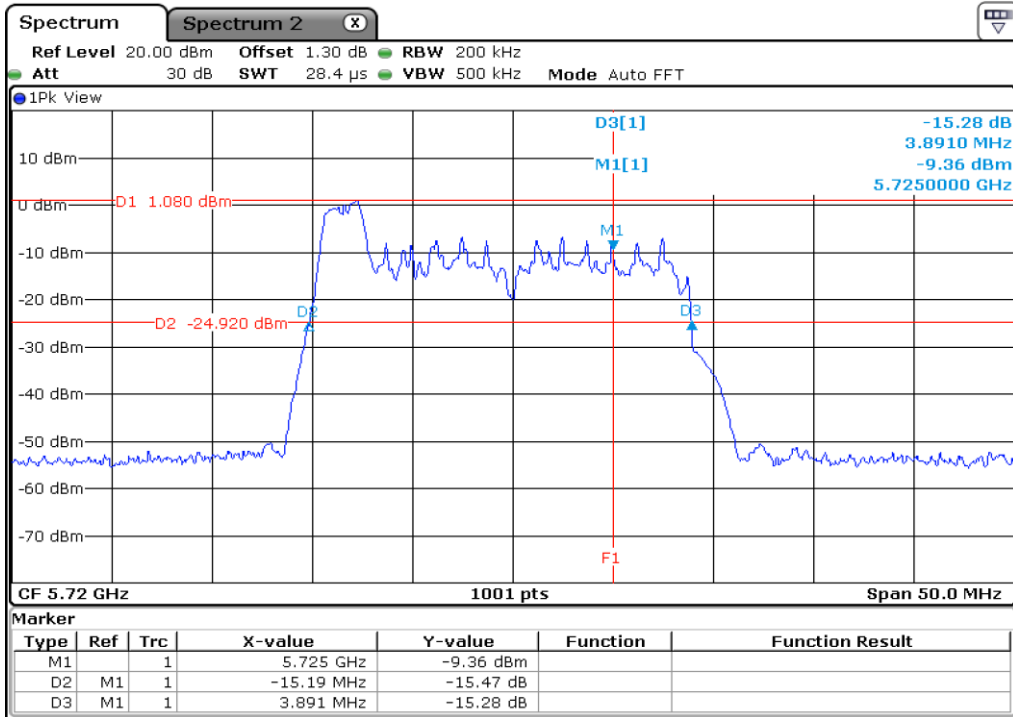

16	26 dB Bandwidth
----	-----------------

Test Band				WLAN_UNII2C / UNII3_AX			
Antenna				Ant 0			
Test Parameters for Channel Bandwidths							
Test Item	No.	Mode	Channel	Bandwidth	RU Tone	RB index	Verdict
Straddle 26 dB Bandwidth	1	802.11ax HE20	144	20 MHz	26	Low	Pass
	2	802.11ax HE20	144	20 MHz	26	Middle	Pass
	3	802.11ax HE20	144	20 MHz	26	High	Pass
	4	802.11ax HE20	144	20 MHz	52	Low	Pass
	5	802.11ax HE20	144	20 MHz	52	Middle	Pass
	6	802.11ax HE20	144	20 MHz	52	High	Pass
	7	802.11ax HE20	144	20 MHz	106	Low	Pass
	8	802.11ax HE20	144	20 MHz	106	High	Pass
	9	802.11ax HE20	144	20 MHz	242	-	Pass
	10	802.11ax HE20	144	20 MHz	SU	-	Pass

1 Starddle 26 dB Bandwidth

2 Starddle 26 dB Bandwidth

3	Starddle 26 dB Bandwidth
---	--------------------------

4 Starddle 26 dB Bandwidh

5 Starddle 26 dB Bandwidh

7 Starddle 26 dB Bandwidh

8 Starddle 26 dB Bandwidh

9	Starddle 26 dB Bandwidh
---	-------------------------

10	Starddle 26 dB Bandwidh
----	-------------------------

Test Band				WLAN_UNII2C / UNII3_AX			
Antenna				Ant 1			
Test Parameters for Channel Bandwidths							
Test Item	No.	Mode	Channel	Bandwidth	RU Tone	RB index	Verdict
Straddle 26 dB Bandwidth	1	802.11ax HE20	144	20 MHz	26	Low	Pass
	2	802.11ax HE20	144	20 MHz	26	Middle	Pass
	3	802.11ax HE20	144	20 MHz	26	High	Pass
	4	802.11ax HE20	144	20 MHz	52	Low	Pass
	5	802.11ax HE20	144	20 MHz	52	Middle	Pass
	6	802.11ax HE20	144	20 MHz	52	High	Pass
	7	802.11ax HE20	144	20 MHz	106	Low	Pass
	8	802.11ax HE20	144	20 MHz	106	High	Pass
	9	802.11ax HE20	144	20 MHz	242	-	Pass
	10	802.11ax HE20	144	20 MHz	SU	-	Pass