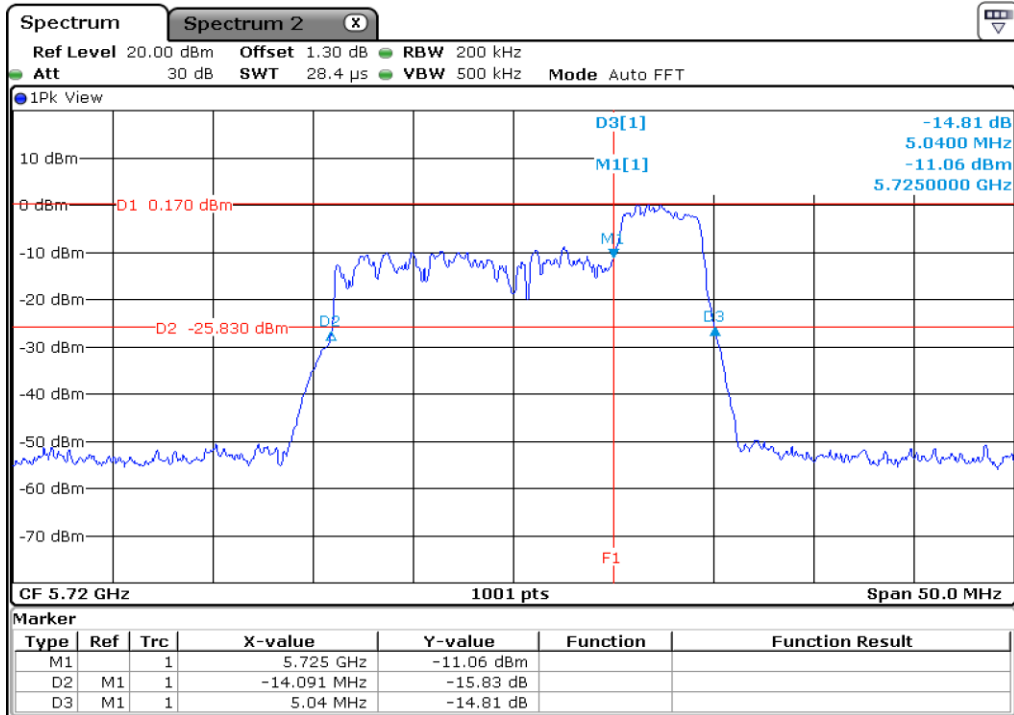

9	Starddle 26 dB Bandwidh
---	-------------------------

10	Starddle 26 dB Bandwidh
----	-------------------------

Test Band				WLAN_UNII2C / UNII3_AX			
Antenna				Ant 1			
Test Parameters for Channel Bandwidths							
Test Item	No.	Mode	Channel	Bandwidth	RU Tone	RB index	Verdict
Straddle 26 dB Bandwidth	1	802.11ax HE20	144	20 MHz	26	Low	Pass
	2	802.11ax HE20	144	20 MHz	26	Middle	Pass
	3	802.11ax HE20	144	20 MHz	26	High	Pass
	4	802.11ax HE20	144	20 MHz	52	Low	Pass
	5	802.11ax HE20	144	20 MHz	52	Middle	Pass
	6	802.11ax HE20	144	20 MHz	52	High	Pass
	7	802.11ax HE20	144	20 MHz	106	Low	Pass
	8	802.11ax HE20	144	20 MHz	106	High	Pass
	9	802.11ax HE20	144	20 MHz	242	-	Pass
	10	802.11ax HE20	144	20 MHz	SU	-	Pass

1 Starddle 26 dB Bandwidh

2 Starddle 26 dB Bandwidh

3	Starddle 26 dB Bandwidth
---	--------------------------

4 **Starddle 26 dB Bandwidh**

5 **Starddle 26 dB Bandwidh**

6	Starddle 26 dB Bandwidth
---	--------------------------

7 Starddle 26 dB Bandwidh

8 Starddle 26 dB Bandwidh

9	Starddle 26 dB Bandwidth
---	--------------------------

10	Starddle 26 dB Bandwidth
----	--------------------------

Test Band				WLAN_UNII2C / UNII3_AX			
Antenna				Ant 0			
Test Parameters for Channel Bandwidths							
Test Item	No.	Mode	Channel	Bandwidth	RU Tone	RB index	Verdict
Straddle 26 dB Bandwidth	1	802.11ax HE40	142	40 MHz	26	High	Pass
	2	802.11ax HE40	142	40 MHz	52	High	Pass
	3	802.11ax HE40	142	40 MHz	106	High	Pass
	4	802.11ax HE40	142	40 MHz	242	High	Pass
	5	802.11ax HE40	142	40 MHz	484	-	Pass
	6	802.11ax HE40	142	40 MHz	SU	-	Pass