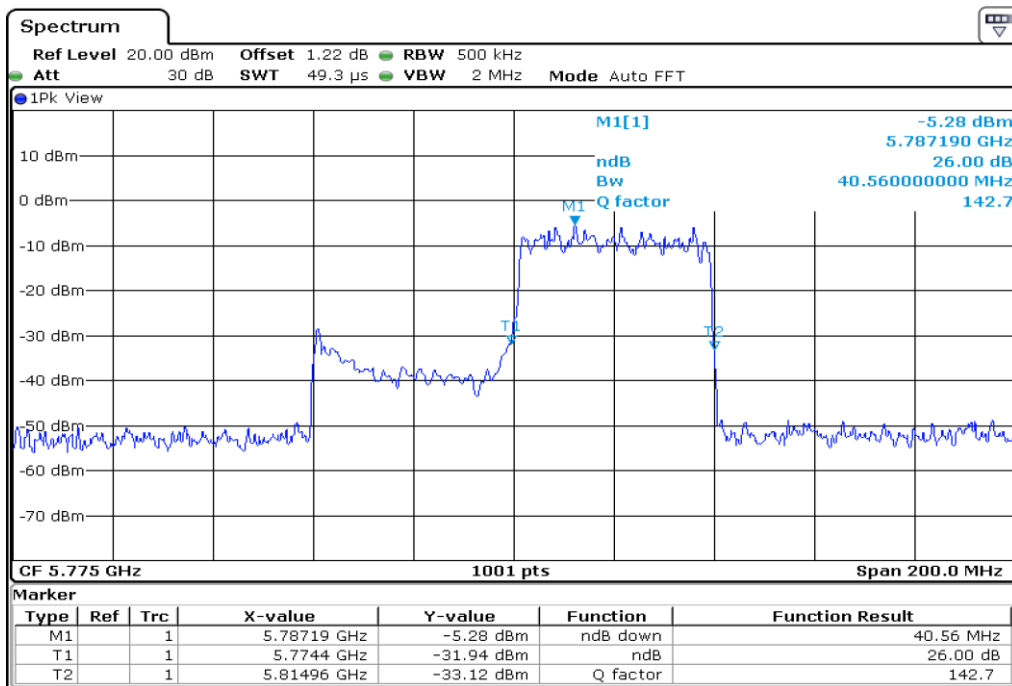

7 **26 dB Bandwidth**

8 **26 dB Bandwidth**

9	26 dB Bandwidth
---	-----------------

10 **26 dB Bandwidth**

11 **26 dB Bandwidth**

12	26 dB Bandwidth
----	-----------------

13 26 dB Bandwidth

14 26 dB Bandwidth

15	26 dB Bandwidth
----	-----------------

16	26 dB Bandwidth
----	-----------------

Test Band				WLAN_UNI3_AX			
Antenna				Ant 1			
Test Parameters for Channel Bandwidths							
Test Item	No.	Mode	Channel	Bandwidth	RU Tone	RB index	Verdict
26 dB Bandwidth	1	802.11ax HE80	155	80 MHz	26	Low	Pass
	2	802.11ax HE80	155	80 MHz	26	Middle	Pass
	3	802.11ax HE80	155	80 MHz	26	High	Pass
	4	802.11ax HE80	155	80 MHz	52	Low	Pass
	5	802.11ax HE80	155	80 MHz	52	Middle	Pass
	6	802.11ax HE80	155	80 MHz	52	High	Pass
	7	802.11ax HE80	155	80 MHz	106	Low	Pass
	8	802.11ax HE80	155	80 MHz	106	Middle	Pass
	9	802.11ax HE80	155	80 MHz	106	High	Pass
	10	802.11ax HE80	155	80 MHz	242	Low	Pass
	11	802.11ax HE80	155	80 MHz	242	Middle	Pass
	12	802.11ax HE80	155	80 MHz	242	High	Pass
	13	802.11ax HE80	155	80 MHz	484	Low	Pass
	14	802.11ax HE80	155	80 MHz	484	High	Pass
	15	802.11ax HE80	155	80 MHz	996	-	Pass
	16	802.11ax HE80	155	80 MHz	SU	-	Pass