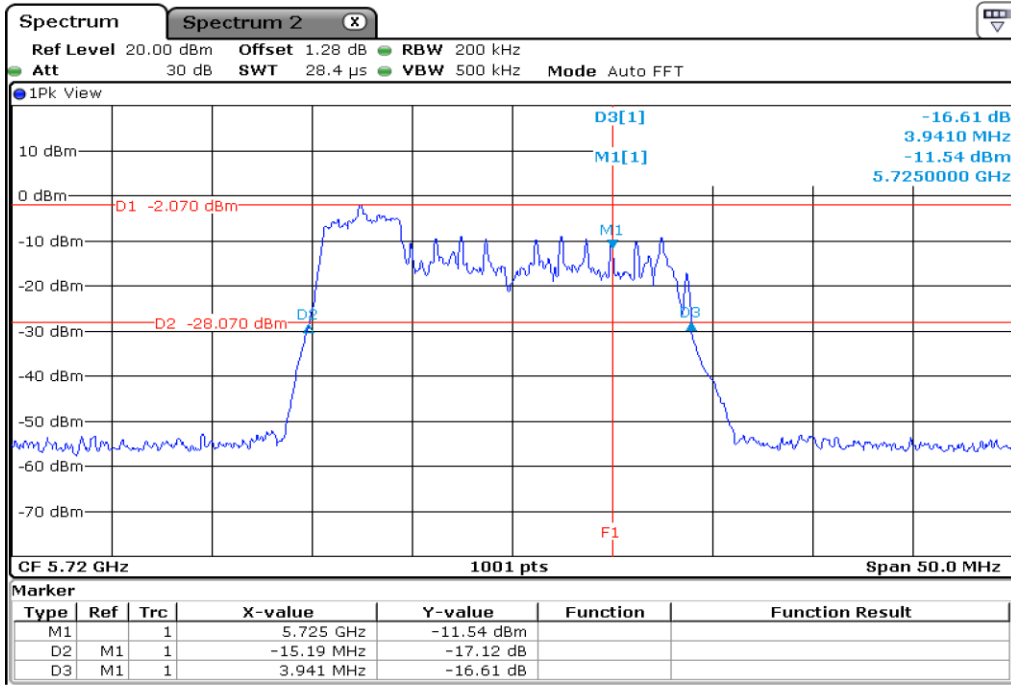

16	26 dB Bandwidth
----	-----------------

Test Band				WLAN_UNII2C / UNII3_AX			
Antenna				Ant 0			
Test Parameters for Channel Bandwidths							
Test Item	No.	Mode	Channel	Bandwidth	RU Tone	RB index	Verdict
Straddle 26 dB Bandwidth	1	802.11ax HE20	144	20 MHz	26	Low	Pass
	2	802.11ax HE20	144	20 MHz	26	Middle	Pass
	3	802.11ax HE20	144	20 MHz	26	High	Pass
	4	802.11ax HE20	144	20 MHz	52	Low	Pass
	5	802.11ax HE20	144	20 MHz	52	Middle	Pass
	6	802.11ax HE20	144	20 MHz	52	High	Pass
	7	802.11ax HE20	144	20 MHz	106	Low	Pass
	8	802.11ax HE20	144	20 MHz	106	High	Pass
	9	802.11ax HE20	144	20 MHz	242	-	Pass
	10	802.11ax HE20	144	20 MHz	SU	-	Pass

1 Starddle 26 dB Bandwidth

2 Starddle 26 dB Bandwidth

3	Starddle 26 dB Bandwidth
---	--------------------------

4 Starddle 26 dB Bandwidh

5 Starddle 26 dB Bandwidh

7 Starddle 26 dB Bandwidh

8 Starddle 26 dB Bandwidh