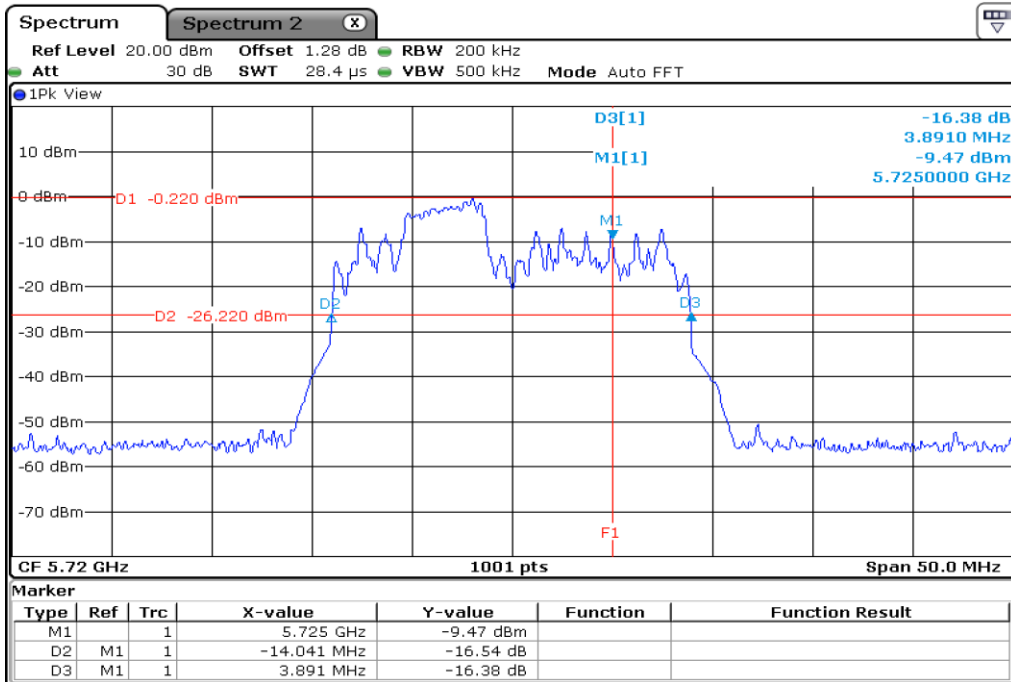

16	26 dB Bandwidth
----	-----------------

Test Band				WLAN_UNII2C / UNII3_AX			
Antenna				Ant 0			
Test Parameters for Channel Bandwidths							
Test Item	No.	Mode	Channel	Bandwidth	RU Tone	RB index	Verdict
Straddle 26 dB Bandwidth	1	802.11ax HE20	144	20 MHz	26	Low	Pass
	2	802.11ax HE20	144	20 MHz	26	Middle	Pass
	3	802.11ax HE20	144	20 MHz	26	High	Pass
	4	802.11ax HE20	144	20 MHz	52	Low	Pass
	5	802.11ax HE20	144	20 MHz	52	Middle	Pass
	6	802.11ax HE20	144	20 MHz	52	High	Pass
	7	802.11ax HE20	144	20 MHz	106	Low	Pass
	8	802.11ax HE20	144	20 MHz	106	High	Pass
	9	802.11ax HE20	144	20 MHz	242	-	Pass
	10	802.11ax HE20	144	20 MHz	SU	-	Pass

1 Starddle 26 dB Bandwidth

2 Starddle 26 dB Bandwidth

3	Starddle 26 dB Bandwidth
---	--------------------------

4 Starddle 26 dB Bandwidh

5 Starddle 26 dB Bandwidh

7 Starddle 26 dB Bandwidh

8 Starddle 26 dB Bandwidh

9	Starddle 26 dB Bandwidh
---	-------------------------

10	Starddle 26 dB Bandwidh
----	-------------------------

Test Band				WLAN_UNII2C / UNII3_AX			
Antenna				Ant 1			
Test Parameters for Channel Bandwidths							
Test Item	No.	Mode	Channel	Bandwidth	RU Tone	RB index	Verdict
Straddle 26 dB Bandwidth	1	802.11ax HE20	144	20 MHz	26	Low	Pass
	2	802.11ax HE20	144	20 MHz	26	Middle	Pass
	3	802.11ax HE20	144	20 MHz	26	High	Pass
	4	802.11ax HE20	144	20 MHz	52	Low	Pass
	5	802.11ax HE20	144	20 MHz	52	Middle	Pass
	6	802.11ax HE20	144	20 MHz	52	High	Pass
	7	802.11ax HE20	144	20 MHz	106	Low	Pass
	8	802.11ax HE20	144	20 MHz	106	High	Pass
	9	802.11ax HE20	144	20 MHz	242	-	Pass
	10	802.11ax HE20	144	20 MHz	SU	-	Pass