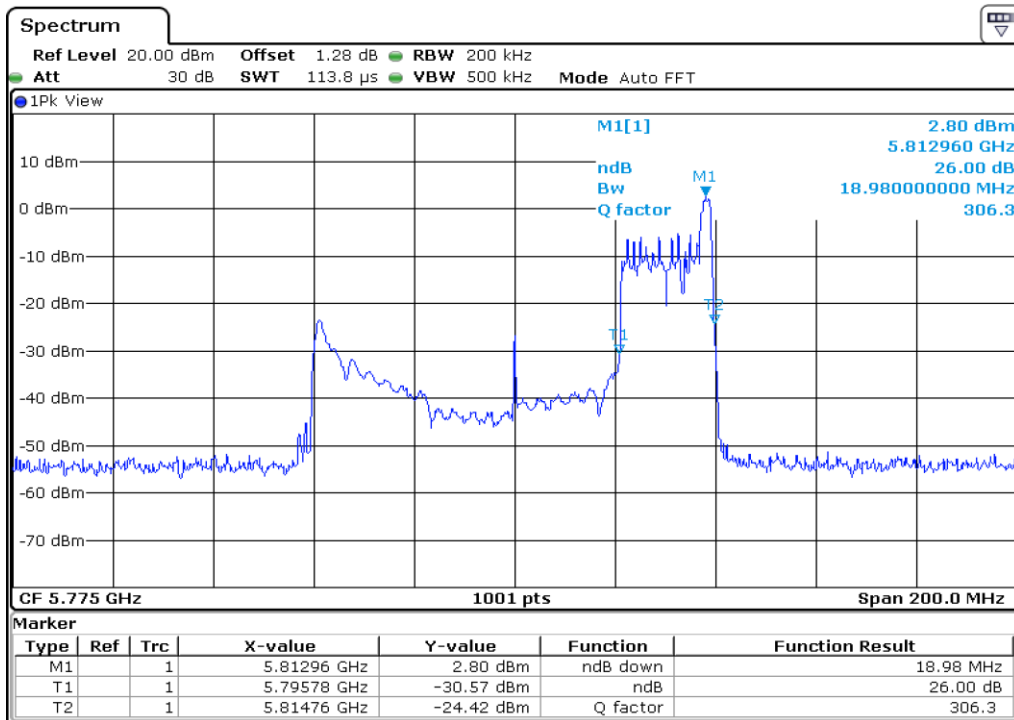

15	26 dB Bandwidth
----	-----------------

16	26 dB Bandwidth
----	-----------------

Test Band				WLAN_UNI3_AX			
Antenna				Ant 1			
Test Parameters for Channel Bandwidths							
Test Item	No.	Mode	Channel	Bandwidth	RU Tone	RB index	Verdict
26 dB Bandwidth	1	802.11ax HE80	155	80 MHz	26	Low	Pass
	2	802.11ax HE80	155	80 MHz	26	Middle	Pass
	3	802.11ax HE80	155	80 MHz	26	High	Pass
	4	802.11ax HE80	155	80 MHz	52	Low	Pass
	5	802.11ax HE80	155	80 MHz	52	Middle	Pass
	6	802.11ax HE80	155	80 MHz	52	High	Pass
	7	802.11ax HE80	155	80 MHz	106	Low	Pass
	8	802.11ax HE80	155	80 MHz	106	Middle	Pass
	9	802.11ax HE80	155	80 MHz	106	High	Pass
	10	802.11ax HE80	155	80 MHz	242	Low	Pass
	11	802.11ax HE80	155	80 MHz	242	Middle	Pass
	12	802.11ax HE80	155	80 MHz	242	High	Pass
	13	802.11ax HE80	155	80 MHz	484	Low	Pass
	14	802.11ax HE80	155	80 MHz	484	High	Pass
	15	802.11ax HE80	155	80 MHz	996	-	Pass
	16	802.11ax HE80	155	80 MHz	SU	-	Pass

1 26 dB Bandwidth

2 26 dB Bandwidth

3	26 dB Bandwidth
---	-----------------

4 **26 dB Bandwidth**

5 **26 dB Bandwidth**

6	26 dB Bandwidth
---	-----------------

7 **26 dB Bandwidth**

8 **26 dB Bandwidth**