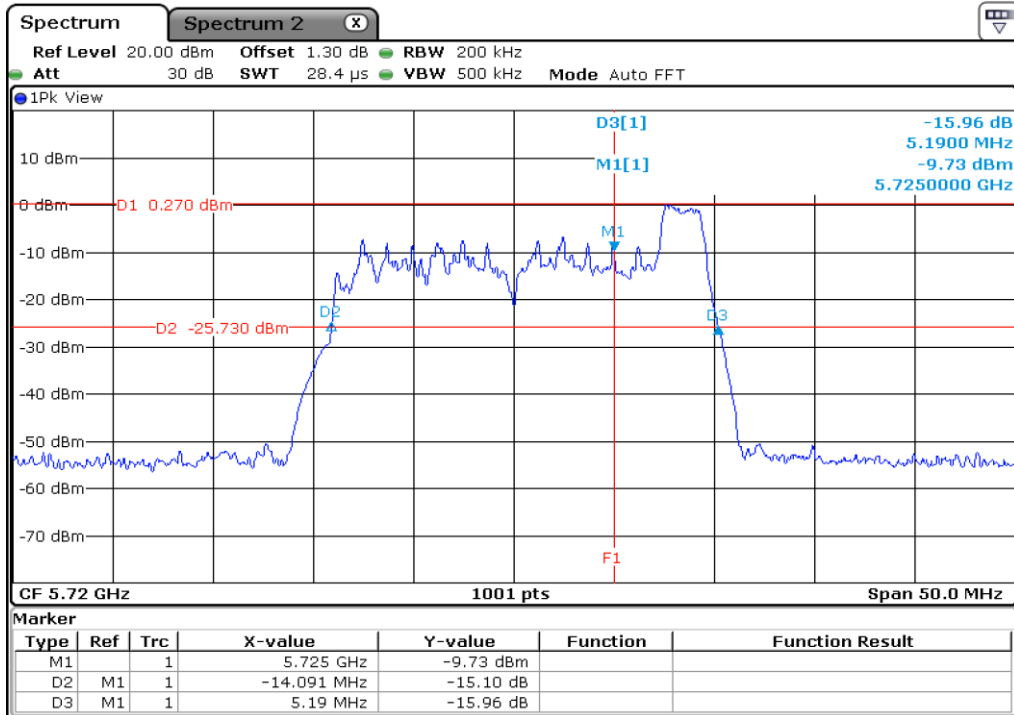

1 Starddle 26 dB Bandwidth

2 Starddle 26 dB Bandwidth

3	Starddle 26 dB Bandwidth
---	--------------------------

4 Starddle 26 dB Bandwidh

5 Starddle 26 dB Bandwidh

7 Starddle 26 dB Bandwidh

8 Starddle 26 dB Bandwidh

9	Starddle 26 dB Bandwidh
---	-------------------------

10	Starddle 26 dB Bandwidh
----	-------------------------

Test Band				WLAN_UNII2C / UNII3_AX			
Antenna				Ant 1			
Test Parameters for Channel Bandwidths							
Test Item	No.	Mode	Channel	Bandwidth	RU Tone	RB index	Verdict
Straddle 26 dB Bandwidth	1	802.11ax HE20	144	20 MHz	26	Low	Pass
	2	802.11ax HE20	144	20 MHz	26	Middle	Pass
	3	802.11ax HE20	144	20 MHz	26	High	Pass
	4	802.11ax HE20	144	20 MHz	52	Low	Pass
	5	802.11ax HE20	144	20 MHz	52	Middle	Pass
	6	802.11ax HE20	144	20 MHz	52	High	Pass
	7	802.11ax HE20	144	20 MHz	106	Low	Pass
	8	802.11ax HE20	144	20 MHz	106	High	Pass
	9	802.11ax HE20	144	20 MHz	242	-	Pass
	10	802.11ax HE20	144	20 MHz	SU	-	Pass

1 Starddle 26 dB Bandwidh

2 Starddle 26 dB Bandwidh

3	Starddle 26 dB Bandwidth
---	--------------------------

4 **Starddle 26 dB Bandwidh**

5 **Starddle 26 dB Bandwidh**

6	Starddle 26 dB Bandwidth
---	--------------------------