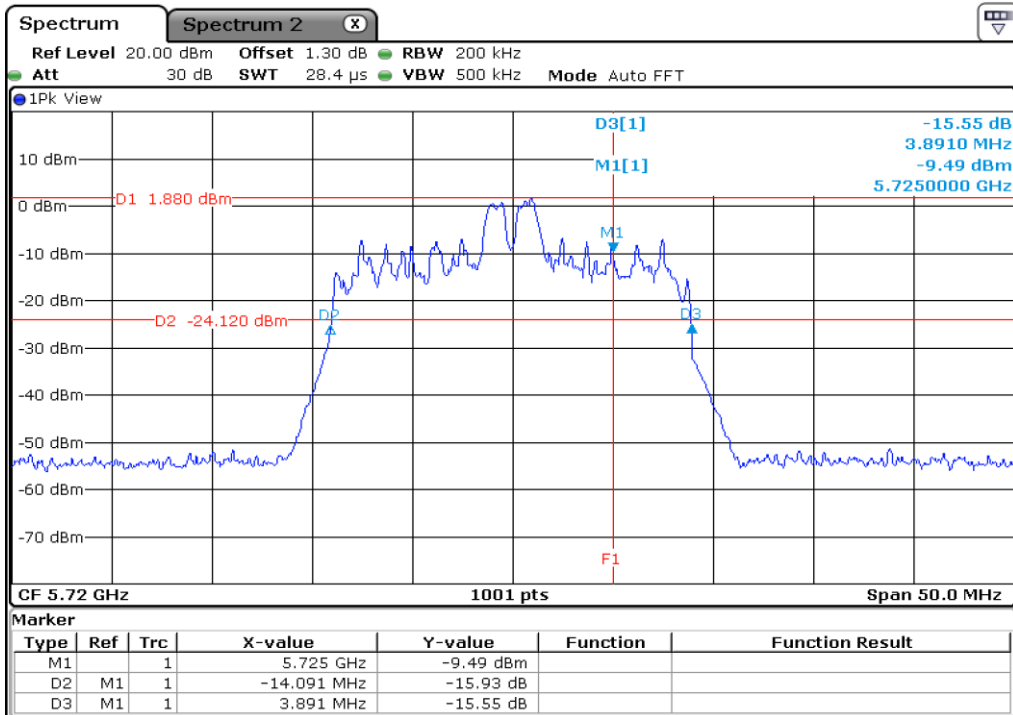

1 Starddle 26 dB Bandwidth

2 Starddle 26 dB Bandwidth

3	Starddle 26 dB Bandwidth
---	--------------------------

4 Starddle 26 dB Bandwidh

5 Starddle 26 dB Bandwidh

7 Starddle 26 dB Bandwidh

8 Starddle 26 dB Bandwidh

9	Starddle 26 dB Bandwidh
---	-------------------------

10	Starddle 26 dB Bandwidh
----	-------------------------

Test Band				WLAN_UNII2C / UNII3_AX			
Antenna				Ant 1			
Test Parameters for Channel Bandwidths							
Test Item	No.	Mode	Channel	Bandwidth	RU Tone	RB index	Verdict
Straddle 26 dB Bandwidth	1	802.11ax HE20	144	20 MHz	26	Low	Pass
	2	802.11ax HE20	144	20 MHz	26	Middle	Pass
	3	802.11ax HE20	144	20 MHz	26	High	Pass
	4	802.11ax HE20	144	20 MHz	52	Low	Pass
	5	802.11ax HE20	144	20 MHz	52	Middle	Pass
	6	802.11ax HE20	144	20 MHz	52	High	Pass
	7	802.11ax HE20	144	20 MHz	106	Low	Pass
	8	802.11ax HE20	144	20 MHz	106	High	Pass
	9	802.11ax HE20	144	20 MHz	242	-	Pass
	10	802.11ax HE20	144	20 MHz	SU	-	Pass

1 Starddle 26 dB Bandwidh

2 Starddle 26 dB Bandwidh

3	Starddle 26 dB Bandwidth
---	--------------------------

4 **Starddle 26 dB Bandwidh**

5 **Starddle 26 dB Bandwidh**

6	Starddle 26 dB Bandwidth
---	--------------------------

7 Starddle 26 dB Bandwidh

8 Starddle 26 dB Bandwidh

9	Starddle 26 dB Bandwidth
---	--------------------------

10	Starddle 26 dB Bandwidth
----	--------------------------

Test Band				WLAN_UNII2C / UNII3_AX			
Antenna				Ant 0			
Test Parameters for Channel Bandwidths							
Test Item	No.	Mode	Channel	Bandwidth	RU Tone	RB index	Verdict
Straddle 26 dB Bandwidth	1	802.11ax HE40	142	40 MHz	26	High	Pass
	2	802.11ax HE40	142	40 MHz	52	High	Pass
	3	802.11ax HE40	142	40 MHz	106	High	Pass
	4	802.11ax HE40	142	40 MHz	242	High	Pass
	5	802.11ax HE40	142	40 MHz	484	-	Pass
	6	802.11ax HE40	142	40 MHz	SU	-	Pass