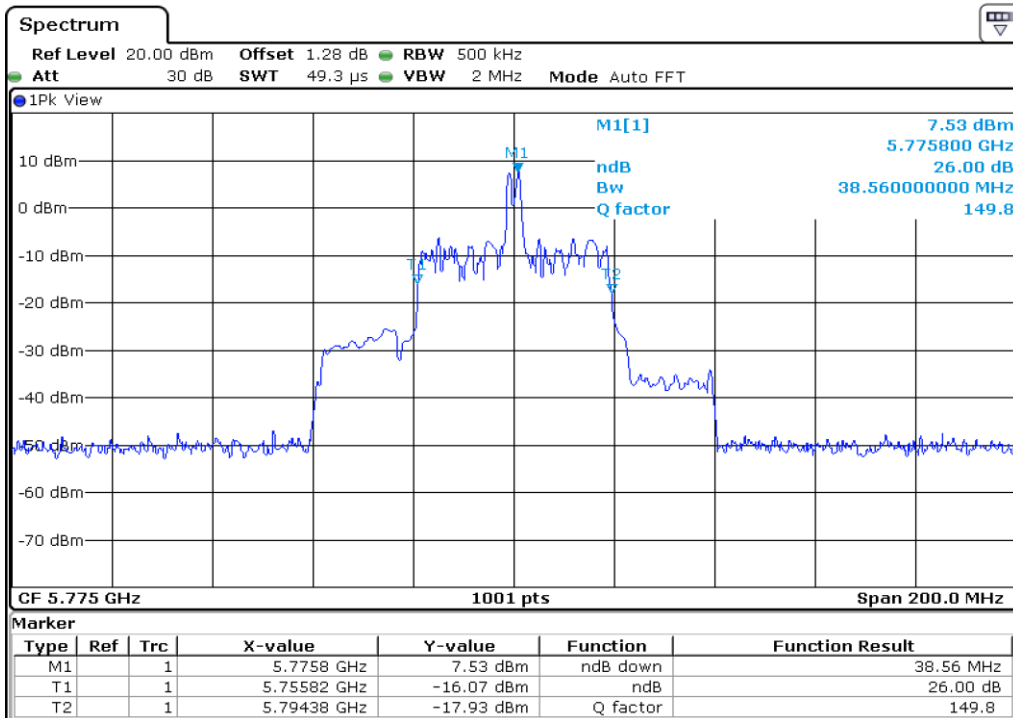

15	26 dB Bandwidth
----	-----------------

16	26 dB Bandwidth
----	-----------------

Test Band				WLAN_UNI3_AX			
Antenna				Ant 1			
Test Parameters for Channel Bandwidths							
Test Item	No.	Mode	Channel	Bandwidth	RU Tone	RB index	Verdict
26 dB Bandwidth	1	802.11ax HE80	155	80 MHz	26	Low	Pass
	2	802.11ax HE80	155	80 MHz	26	Middle	Pass
	3	802.11ax HE80	155	80 MHz	26	High	Pass
	4	802.11ax HE80	155	80 MHz	52	Low	Pass
	5	802.11ax HE80	155	80 MHz	52	Middle	Pass
	6	802.11ax HE80	155	80 MHz	52	High	Pass
	7	802.11ax HE80	155	80 MHz	106	Low	Pass
	8	802.11ax HE80	155	80 MHz	106	Middle	Pass
	9	802.11ax HE80	155	80 MHz	106	High	Pass
	10	802.11ax HE80	155	80 MHz	242	Low	Pass
	11	802.11ax HE80	155	80 MHz	242	Middle	Pass
	12	802.11ax HE80	155	80 MHz	242	High	Pass
	13	802.11ax HE80	155	80 MHz	484	Low	Pass
	14	802.11ax HE80	155	80 MHz	484	High	Pass
	15	802.11ax HE80	155	80 MHz	996	-	Pass
	16	802.11ax HE80	155	80 MHz	SU	-	Pass

1 26 dB Bandwidth

2 26 dB Bandwidth

3	26 dB Bandwidth
---	-----------------

4 **26 dB Bandwidth**

5 **26 dB Bandwidth**

6	26 dB Bandwidth
---	-----------------

7 **26 dB Bandwidth**

8 **26 dB Bandwidth**