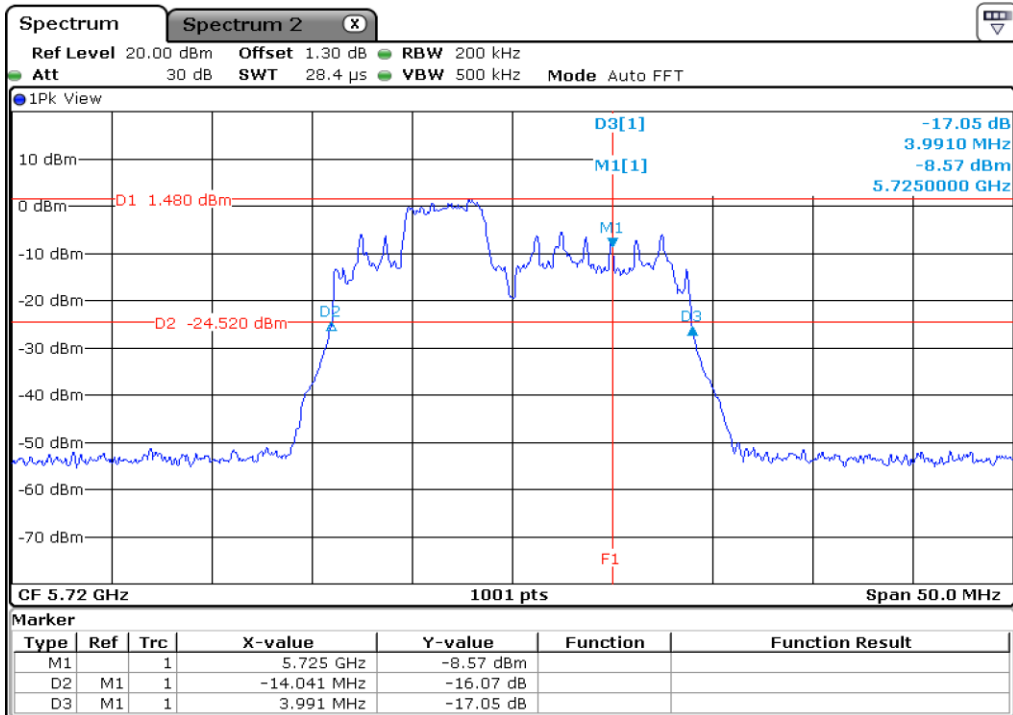

9	Starddle 26 dB Bandwidh
---	-------------------------

10	Starddle 26 dB Bandwidh
----	-------------------------

Test Band				WLAN_UNII2C / UNII3_AX			
Antenna				Ant 1			
Test Parameters for Channel Bandwidths							
Test Item	No.	Mode	Channel	Bandwidth	RU Tone	RB index	Verdict
Straddle 26 dB Bandwidth	1	802.11ax HE20	144	20 MHz	26	Low	Pass
	2	802.11ax HE20	144	20 MHz	26	Middle	Pass
	3	802.11ax HE20	144	20 MHz	26	High	Pass
	4	802.11ax HE20	144	20 MHz	52	Low	Pass
	5	802.11ax HE20	144	20 MHz	52	Middle	Pass
	6	802.11ax HE20	144	20 MHz	52	High	Pass
	7	802.11ax HE20	144	20 MHz	106	Low	Pass
	8	802.11ax HE20	144	20 MHz	106	High	Pass
	9	802.11ax HE20	144	20 MHz	242	-	Pass
	10	802.11ax HE20	144	20 MHz	SU	-	Pass

1 Starddle 26 dB Bandwidh

2 Starddle 26 dB Bandwidh

3	Starddle 26 dB Bandwidth
---	--------------------------

4 **Starddle 26 dB Bandwidh**

5 **Starddle 26 dB Bandwidh**

6	Starddle 26 dB Bandwidth
---	--------------------------

7 Starddle 26 dB Bandwidh

8 Starddle 26 dB Bandwidh

9	Starddle 26 dB Bandwidth
---	--------------------------

10	Starddle 26 dB Bandwidth
----	--------------------------

Test Band				WLAN_UNII2C / UNII3_AX			
Antenna				Ant 0			
Test Parameters for Channel Bandwidths							
Test Item	No.	Mode	Channel	Bandwidth	RU Tone	RB index	Verdict
Straddle 26 dB Bandwidth	1	802.11ax HE40	142	40 MHz	26	High	Pass
	2	802.11ax HE40	142	40 MHz	52	High	Pass
	3	802.11ax HE40	142	40 MHz	106	High	Pass
	4	802.11ax HE40	142	40 MHz	242	High	Pass
	5	802.11ax HE40	142	40 MHz	484	-	Pass
	6	802.11ax HE40	142	40 MHz	SU	-	Pass