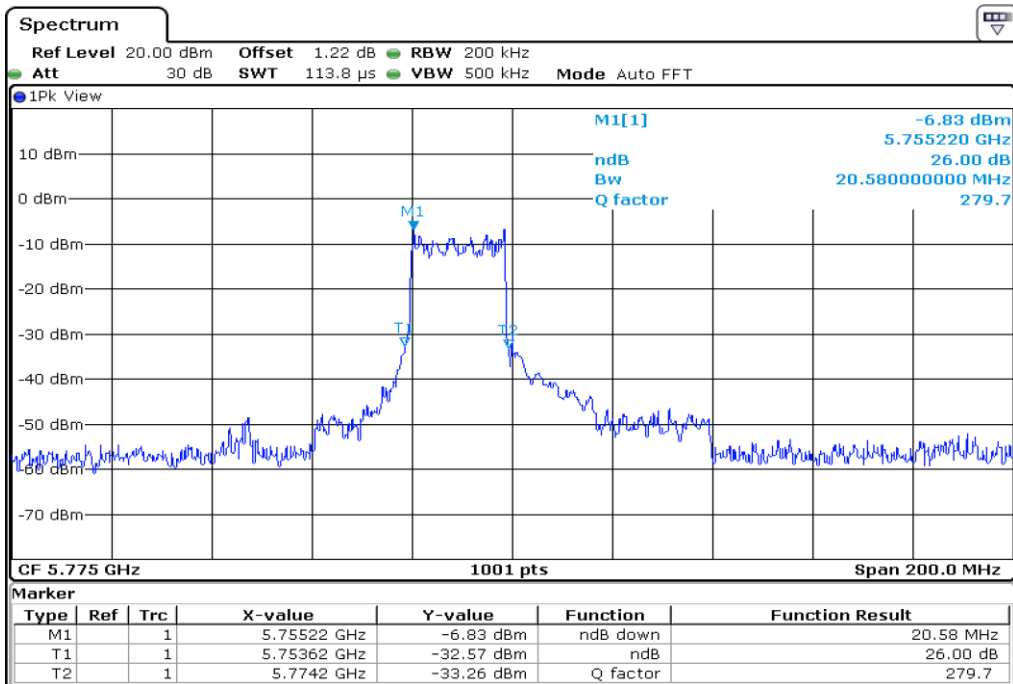

7 **26 dB Bandwidth**

8 **26 dB Bandwidth**

9	26 dB Bandwidth
---	-----------------

10 **26 dB Bandwidth**

11 **26 dB Bandwidth**

12	26 dB Bandwidth
----	-----------------

13 26 dB Bandwidth

14 26 dB Bandwidth

15	26 dB Bandwidth
----	-----------------

16	26 dB Bandwidth
----	-----------------

Test Band				WLAN_UNI3_AX			
Antenna				Ant 1			
Test Parameters for Channel Bandwidths							
Test Item	No.	Mode	Channel	Bandwidth	RU Tone	RB index	Verdict
26 dB Bandwidth	1	802.11ax HE80	155	80 MHz	26	Low	Pass
	2	802.11ax HE80	155	80 MHz	26	Middle	Pass
	3	802.11ax HE80	155	80 MHz	26	High	Pass
	4	802.11ax HE80	155	80 MHz	52	Low	Pass
	5	802.11ax HE80	155	80 MHz	52	Middle	Pass
	6	802.11ax HE80	155	80 MHz	52	High	Pass
	7	802.11ax HE80	155	80 MHz	106	Low	Pass
	8	802.11ax HE80	155	80 MHz	106	Middle	Pass
	9	802.11ax HE80	155	80 MHz	106	High	Pass
	10	802.11ax HE80	155	80 MHz	242	Low	Pass
	11	802.11ax HE80	155	80 MHz	242	Middle	Pass
	12	802.11ax HE80	155	80 MHz	242	High	Pass
	13	802.11ax HE80	155	80 MHz	484	Low	Pass
	14	802.11ax HE80	155	80 MHz	484	High	Pass
	15	802.11ax HE80	155	80 MHz	996	-	Pass
	16	802.11ax HE80	155	80 MHz	SU	-	Pass