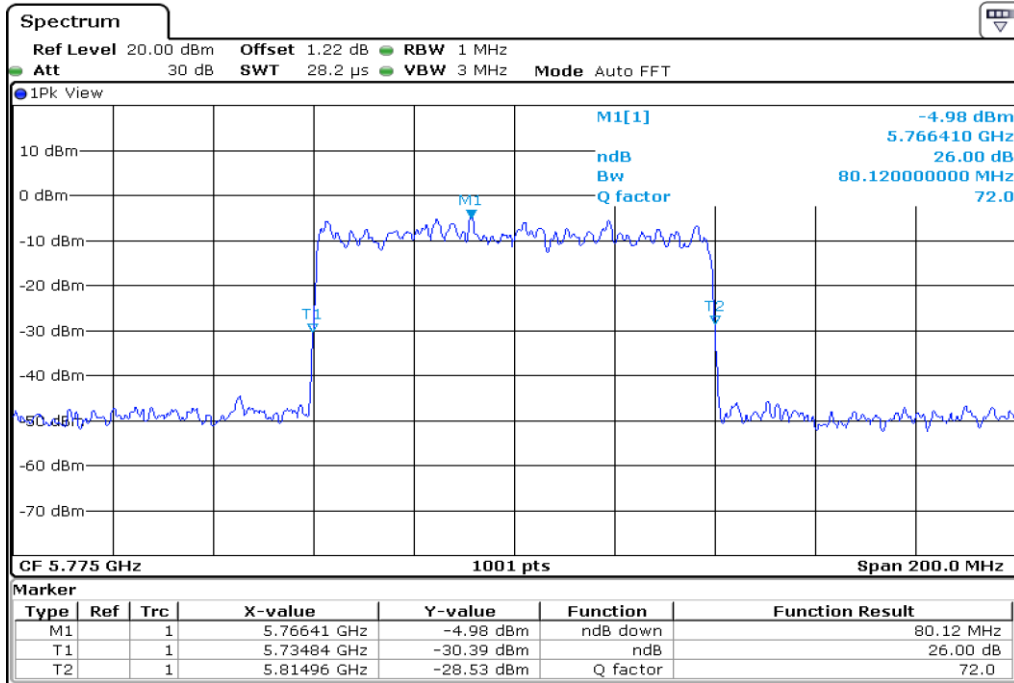

7 **26 dB Bandwidth**

8 **26 dB Bandwidth**

9	26 dB Bandwidth
---	-----------------

10 **26 dB Bandwidth**

11 **26 dB Bandwidth**

12	26 dB Bandwidth
----	-----------------

13 26 dB Bandwidth

14 26 dB Bandwidth

15	26 dB Bandwidth
----	-----------------

16	26 dB Bandwidth
----	-----------------

Test Band				WLAN_UNI3_AX			
Antenna				Ant 1			
Test Parameters for Channel Bandwidths							
Test Item	No.	Mode	Channel	Bandwidth	RU Tone	RB index	Verdict
26 dB Bandwidth	1	802.11ax HE80	155	80 MHz	26	Low	Pass
	2	802.11ax HE80	155	80 MHz	26	Middle	Pass
	3	802.11ax HE80	155	80 MHz	26	High	Pass
	4	802.11ax HE80	155	80 MHz	52	Low	Pass
	5	802.11ax HE80	155	80 MHz	52	Middle	Pass
	6	802.11ax HE80	155	80 MHz	52	High	Pass
	7	802.11ax HE80	155	80 MHz	106	Low	Pass
	8	802.11ax HE80	155	80 MHz	106	Middle	Pass
	9	802.11ax HE80	155	80 MHz	106	High	Pass
	10	802.11ax HE80	155	80 MHz	242	Low	Pass
	11	802.11ax HE80	155	80 MHz	242	Middle	Pass
	12	802.11ax HE80	155	80 MHz	242	High	Pass
	13	802.11ax HE80	155	80 MHz	484	Low	Pass
	14	802.11ax HE80	155	80 MHz	484	High	Pass
	15	802.11ax HE80	155	80 MHz	996	-	Pass
	16	802.11ax HE80	155	80 MHz	SU	-	Pass