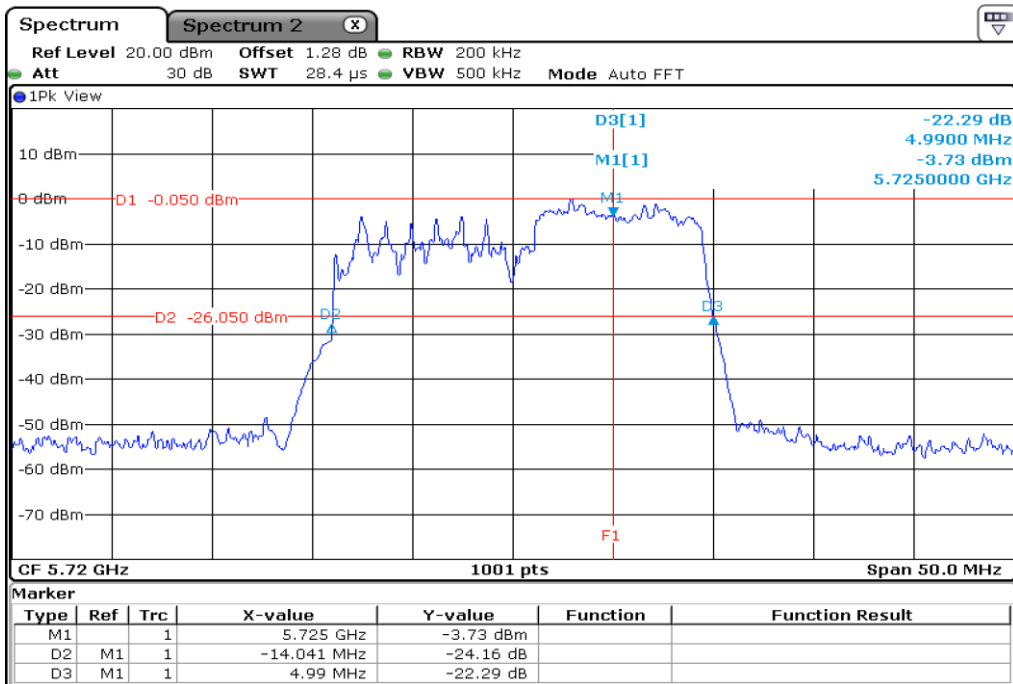

16	26 dB Bandwidth
----	-----------------

Test Band				WLAN_UNII2C / UNII3_AX			
Antenna				Ant 0			
Test Parameters for Channel Bandwidths							
Test Item	No.	Mode	Channel	Bandwidth	RU Tone	RB index	Verdict
Straddle 26 dB Bandwidth	1	802.11ax HE20	144	20 MHz	26	Low	Pass
	2	802.11ax HE20	144	20 MHz	26	Middle	Pass
	3	802.11ax HE20	144	20 MHz	26	High	Pass
	4	802.11ax HE20	144	20 MHz	52	Low	Pass
	5	802.11ax HE20	144	20 MHz	52	Middle	Pass
	6	802.11ax HE20	144	20 MHz	52	High	Pass
	7	802.11ax HE20	144	20 MHz	106	Low	Pass
	8	802.11ax HE20	144	20 MHz	106	High	Pass
	9	802.11ax HE20	144	20 MHz	242	-	Pass
	10	802.11ax HE20	144	20 MHz	SU	-	Pass

1 Starddle 26 dB Bandwidth

2 Starddle 26 dB Bandwidth

3	Starddle 26 dB Bandwidth
---	--------------------------

4 Starddle 26 dB Bandwidh

5 Starddle 26 dB Bandwidh

7 Starddle 26 dB Bandwidh

8 Starddle 26 dB Bandwidh

9	Starddle 26 dB Bandwidh
---	-------------------------

10	Starddle 26 dB Bandwidh
----	-------------------------

Test Band				WLAN_UNII2C / UNII3_AX			
Antenna				Ant 1			
Test Parameters for Channel Bandwidths							
Test Item	No.	Mode	Channel	Bandwidth	RU Tone	RB index	Verdict
Straddle 26 dB Bandwidth	1	802.11ax HE20	144	20 MHz	26	Low	Pass
	2	802.11ax HE20	144	20 MHz	26	Middle	Pass
	3	802.11ax HE20	144	20 MHz	26	High	Pass
	4	802.11ax HE20	144	20 MHz	52	Low	Pass
	5	802.11ax HE20	144	20 MHz	52	Middle	Pass
	6	802.11ax HE20	144	20 MHz	52	High	Pass
	7	802.11ax HE20	144	20 MHz	106	Low	Pass
	8	802.11ax HE20	144	20 MHz	106	High	Pass
	9	802.11ax HE20	144	20 MHz	242	-	Pass
	10	802.11ax HE20	144	20 MHz	SU	-	Pass

1 Starddle 26 dB Bandwidh

2 Starddle 26 dB Bandwidh

3	Starddle 26 dB Bandwidth
---	--------------------------

4 **Starddle 26 dB Bandwidh**

5 **Starddle 26 dB Bandwidh**

6	Starddle 26 dB Bandwidth
---	--------------------------