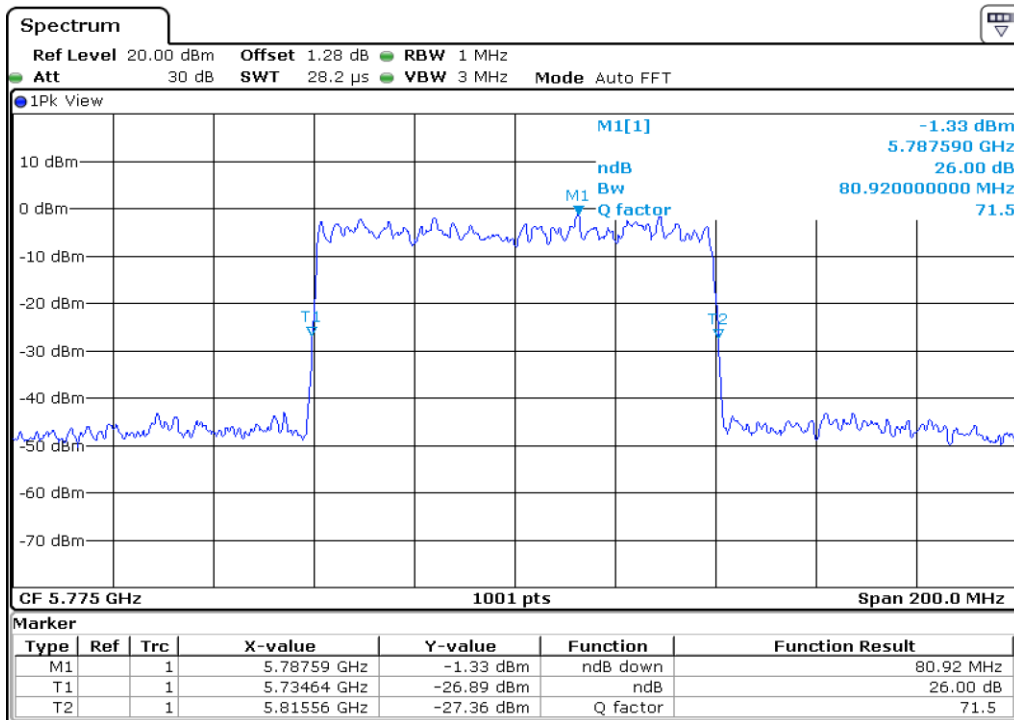

9	26 dB Bandwidth
---	-----------------

10 **26 dB Bandwidth**

11 **26 dB Bandwidth**

12	26 dB Bandwidth
----	-----------------

13 **26 dB Bandwidth**

14 **26 dB Bandwidth**

15	26 dB Bandwidth
----	-----------------

16	26 dB Bandwidth
----	-----------------

Test Band				WLAN_UNII2C / UNII3_AX			
Antenna				Ant 0			
Test Parameters for Channel Bandwidths							
Test Item	No.	Mode	Channel	Bandwidth	RU Tone	RB index	Verdict
Straddle 26 dB Bandwidth	1	802.11ax HE20	144	20 MHz	26	Low	Pass
	2	802.11ax HE20	144	20 MHz	26	Middle	Pass
	3	802.11ax HE20	144	20 MHz	26	High	Pass
	4	802.11ax HE20	144	20 MHz	52	Low	Pass
	5	802.11ax HE20	144	20 MHz	52	Middle	Pass
	6	802.11ax HE20	144	20 MHz	52	High	Pass
	7	802.11ax HE20	144	20 MHz	106	Low	Pass
	8	802.11ax HE20	144	20 MHz	106	High	Pass
	9	802.11ax HE20	144	20 MHz	242	-	Pass
	10	802.11ax HE20	144	20 MHz	SU	-	Pass