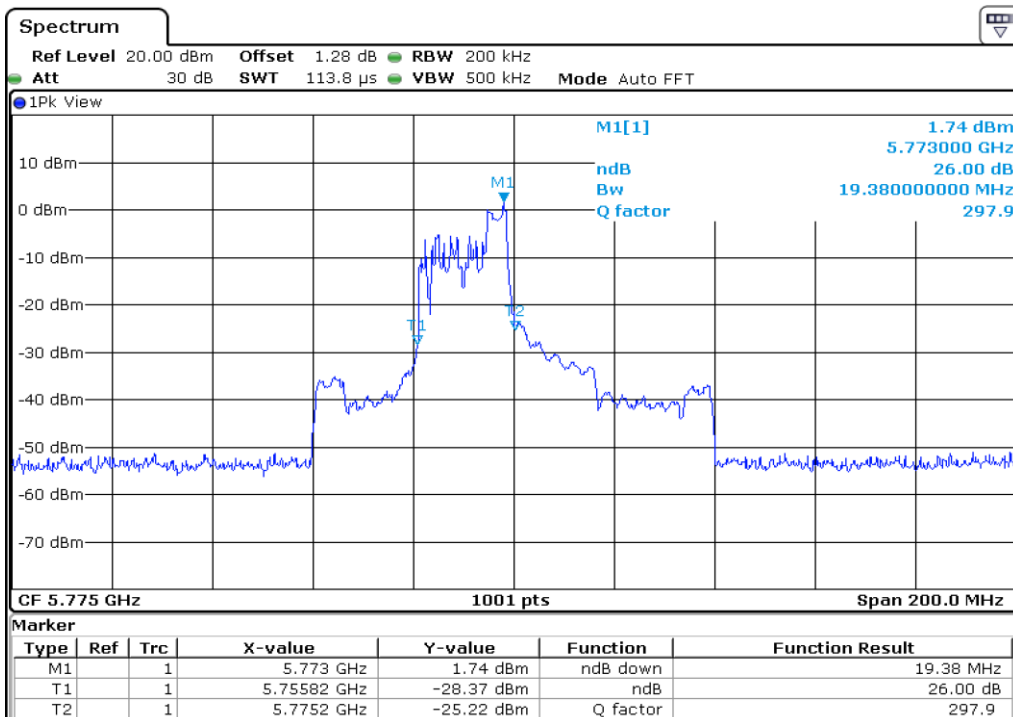

1 26 dB Bandwidth

2 26 dB Bandwidth

3	26 dB Bandwidth
---	-----------------

4 **26 dB Bandwidth**

5 **26 dB Bandwidth**

6	26 dB Bandwidth
---	-----------------

7 **26 dB Bandwidth**

8 **26 dB Bandwidth**

9	26 dB Bandwidth
---	-----------------

10 **26 dB Bandwidth**

11 **26 dB Bandwidth**

12	26 dB Bandwidth
----	-----------------

13 **26 dB Bandwidth**

14 **26 dB Bandwidth**

15	26 dB Bandwidth
----	-----------------

16	26 dB Bandwidth
----	-----------------

Test Band				WLAN_UNII2C / UNII3_AX			
Antenna				Ant 0			
Test Parameters for Channel Bandwidths							
Test Item	No.	Mode	Channel	Bandwidth	RU Tone	RB index	Verdict
Straddle 26 dB Bandwidth	1	802.11ax HE20	144	20 MHz	26	Low	Pass
	2	802.11ax HE20	144	20 MHz	26	Middle	Pass
	3	802.11ax HE20	144	20 MHz	26	High	Pass
	4	802.11ax HE20	144	20 MHz	52	Low	Pass
	5	802.11ax HE20	144	20 MHz	52	Middle	Pass
	6	802.11ax HE20	144	20 MHz	52	High	Pass
	7	802.11ax HE20	144	20 MHz	106	Low	Pass
	8	802.11ax HE20	144	20 MHz	106	High	Pass
	9	802.11ax HE20	144	20 MHz	242	-	Pass
	10	802.11ax HE20	144	20 MHz	SU	-	Pass