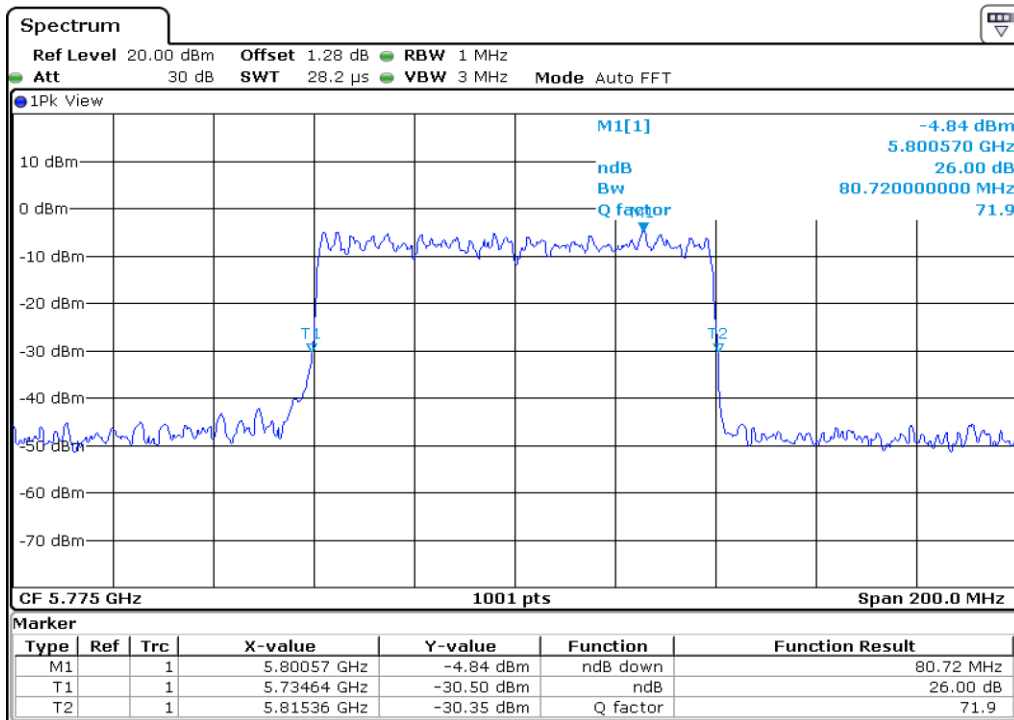

9	26 dB Bandwidth
---	-----------------

10 **26 dB Bandwidth**

11 **26 dB Bandwidth**

12	26 dB Bandwidth
----	-----------------

13 **26 dB Bandwidth**

14 **26 dB Bandwidth**

15	26 dB Bandwidth
----	-----------------

16	26 dB Bandwidth
----	-----------------

Test Band				WLAN_UNII2C / UNII3_AX			
Antenna				Ant 0			
Test Parameters for Channel Bandwidths							
Test Item	No.	Mode	Channel	Bandwidth	RU Tone	RB index	Verdict
Straddle 26 dB Bandwidth	1	802.11ax HE20	144	20 MHz	26	Low	Pass
	2	802.11ax HE20	144	20 MHz	26	Middle	Pass
	3	802.11ax HE20	144	20 MHz	26	High	Pass
	4	802.11ax HE20	144	20 MHz	52	Low	Pass
	5	802.11ax HE20	144	20 MHz	52	Middle	Pass
	6	802.11ax HE20	144	20 MHz	52	High	Pass
	7	802.11ax HE20	144	20 MHz	106	Low	Pass
	8	802.11ax HE20	144	20 MHz	106	High	Pass
	9	802.11ax HE20	144	20 MHz	242	-	Pass
	10	802.11ax HE20	144	20 MHz	SU	-	Pass

1 Starddle 26 dB Bandwidth

2 Starddle 26 dB Bandwidth

3	Starddle 26 dB Bandwidth
---	--------------------------

4 Starddle 26 dB Bandwidh

5 Starddle 26 dB Bandwidh

7 Starddle 26 dB Bandwidh

8 Starddle 26 dB Bandwidh