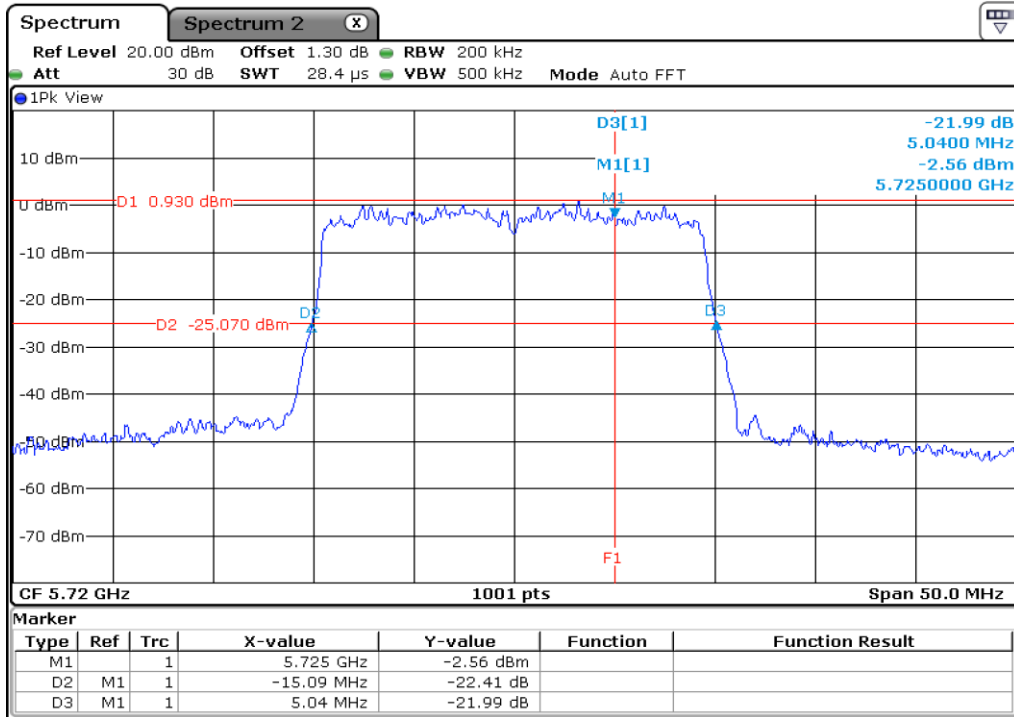

9	Starddle 26 dB Bandwidh
---	-------------------------

10	Starddle 26 dB Bandwidh
----	-------------------------

Test Band				WLAN_UNII2C / UNII3_AX			
Antenna				Ant 1			
Test Parameters for Channel Bandwidths							
Test Item	No.	Mode	Channel	Bandwidth	RU Tone	RB index	Verdict
Straddle 26 dB Bandwidth	1	802.11ax HE20	144	20 MHz	26	Low	Pass
	2	802.11ax HE20	144	20 MHz	26	Middle	Pass
	3	802.11ax HE20	144	20 MHz	26	High	Pass
	4	802.11ax HE20	144	20 MHz	52	Low	Pass
	5	802.11ax HE20	144	20 MHz	52	Middle	Pass
	6	802.11ax HE20	144	20 MHz	52	High	Pass
	7	802.11ax HE20	144	20 MHz	106	Low	Pass
	8	802.11ax HE20	144	20 MHz	106	High	Pass
	9	802.11ax HE20	144	20 MHz	242	-	Pass
	10	802.11ax HE20	144	20 MHz	SU	-	Pass

1 Starddle 26 dB Bandwidh

2 Starddle 26 dB Bandwidh

3	Starddle 26 dB Bandwidth
---	--------------------------

4 **Starddle 26 dB Bandwidh**

5 **Starddle 26 dB Bandwidh**

6	Starddle 26 dB Bandwidth
---	--------------------------

7 Starddle 26 dB Bandwidh

8 Starddle 26 dB Bandwidh

9	Starddle 26 dB Bandwidth
---	--------------------------

10	Starddle 26 dB Bandwidth
----	--------------------------

Test Band				WLAN_UNII2C / UNII3_AX			
Antenna				Ant 0			
Test Parameters for Channel Bandwidths							
Test Item	No.	Mode	Channel	Bandwidth	RU Tone	RB index	Verdict
Straddle 26 dB Bandwidth	1	802.11ax HE40	142	40 MHz	26	High	Pass
	2	802.11ax HE40	142	40 MHz	52	High	Pass
	3	802.11ax HE40	142	40 MHz	106	High	Pass
	4	802.11ax HE40	142	40 MHz	242	High	Pass
	5	802.11ax HE40	142	40 MHz	484	-	Pass
	6	802.11ax HE40	142	40 MHz	SU	-	Pass