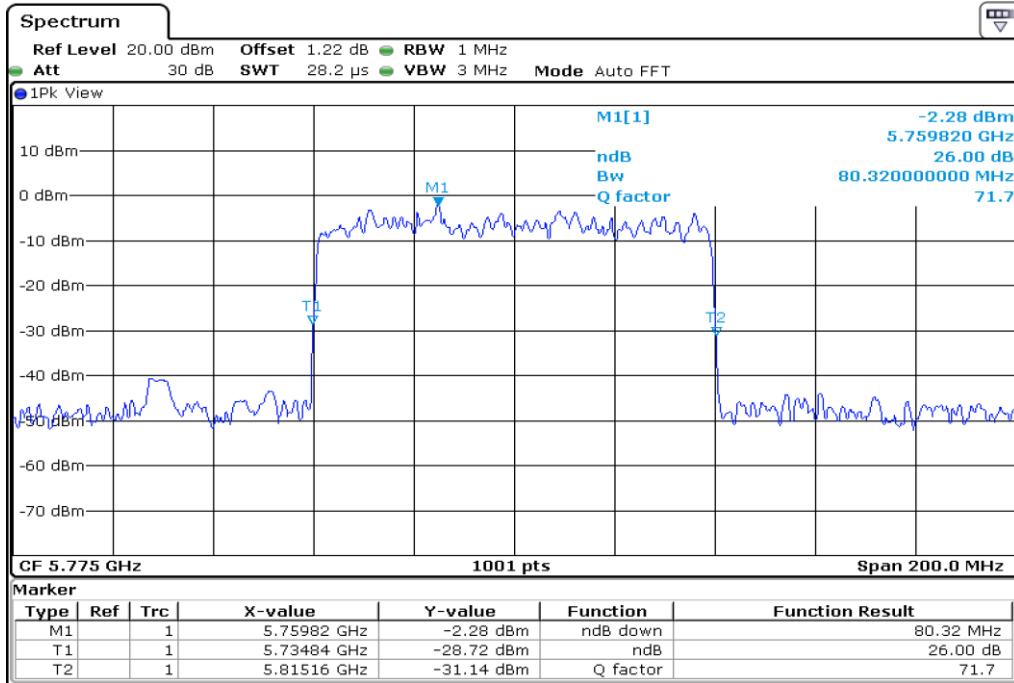

7 **26 dB Bandwidth**

8 **26 dB Bandwidth**

9	26 dB Bandwidth
---	-----------------

10 **26 dB Bandwidth**

11 **26 dB Bandwidth**

12	26 dB Bandwidth
----	-----------------

13 26 dB Bandwidth

14 26 dB Bandwidth

15	26 dB Bandwidth
----	-----------------

16	26 dB Bandwidth
----	-----------------

Test Band				WLAN_UNI3_AX			
Antenna				Ant 1			
Test Parameters for Channel Bandwidths							
Test Item	No.	Mode	Channel	Bandwidth	RU Tone	RB index	Verdict
26 dB Bandwidth	1	802.11ax HE80	155	80 MHz	26	Low	Pass
	2	802.11ax HE80	155	80 MHz	26	Middle	Pass
	3	802.11ax HE80	155	80 MHz	26	High	Pass
	4	802.11ax HE80	155	80 MHz	52	Low	Pass
	5	802.11ax HE80	155	80 MHz	52	Middle	Pass
	6	802.11ax HE80	155	80 MHz	52	High	Pass
	7	802.11ax HE80	155	80 MHz	106	Low	Pass
	8	802.11ax HE80	155	80 MHz	106	Middle	Pass
	9	802.11ax HE80	155	80 MHz	106	High	Pass
	10	802.11ax HE80	155	80 MHz	242	Low	Pass
	11	802.11ax HE80	155	80 MHz	242	Middle	Pass
	12	802.11ax HE80	155	80 MHz	242	High	Pass
	13	802.11ax HE80	155	80 MHz	484	Low	Pass
	14	802.11ax HE80	155	80 MHz	484	High	Pass
	15	802.11ax HE80	155	80 MHz	996	-	Pass
	16	802.11ax HE80	155	80 MHz	SU	-	Pass