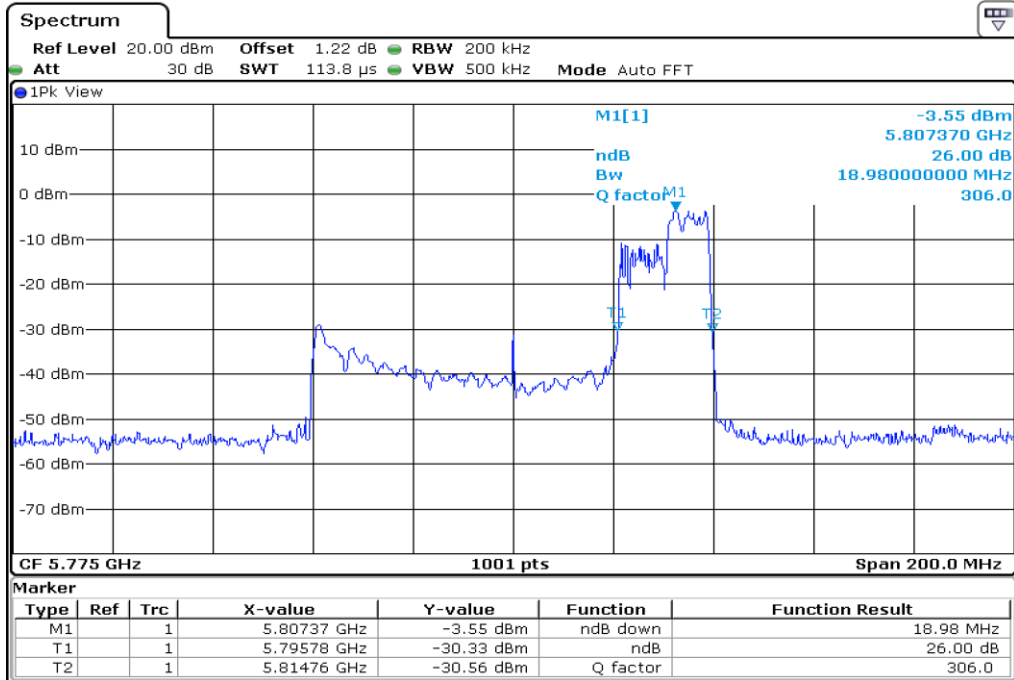

7 **26 dB Bandwidth**

8 **26 dB Bandwidth**

9	26 dB Bandwidth
---	-----------------

10 **26 dB Bandwidth**

11 **26 dB Bandwidth**

12	26 dB Bandwidth
----	-----------------

13 26 dB Bandwidth

14 26 dB Bandwidth

15	26 dB Bandwidth
----	-----------------

16	26 dB Bandwidth
----	-----------------

Test Band				WLAN_UNI3_AX			
Antenna				Ant 1			
Test Parameters for Channel Bandwidths							
Test Item	No.	Mode	Channel	Bandwidth	RU Tone	RB index	Verdict
26 dB Bandwidth	1	802.11ax HE80	155	80 MHz	26	Low	Pass
	2	802.11ax HE80	155	80 MHz	26	Middle	Pass
	3	802.11ax HE80	155	80 MHz	26	High	Pass
	4	802.11ax HE80	155	80 MHz	52	Low	Pass
	5	802.11ax HE80	155	80 MHz	52	Middle	Pass
	6	802.11ax HE80	155	80 MHz	52	High	Pass
	7	802.11ax HE80	155	80 MHz	106	Low	Pass
	8	802.11ax HE80	155	80 MHz	106	Middle	Pass
	9	802.11ax HE80	155	80 MHz	106	High	Pass
	10	802.11ax HE80	155	80 MHz	242	Low	Pass
	11	802.11ax HE80	155	80 MHz	242	Middle	Pass
	12	802.11ax HE80	155	80 MHz	242	High	Pass
	13	802.11ax HE80	155	80 MHz	484	Low	Pass
	14	802.11ax HE80	155	80 MHz	484	High	Pass
	15	802.11ax HE80	155	80 MHz	996	-	Pass
	16	802.11ax HE80	155	80 MHz	SU	-	Pass