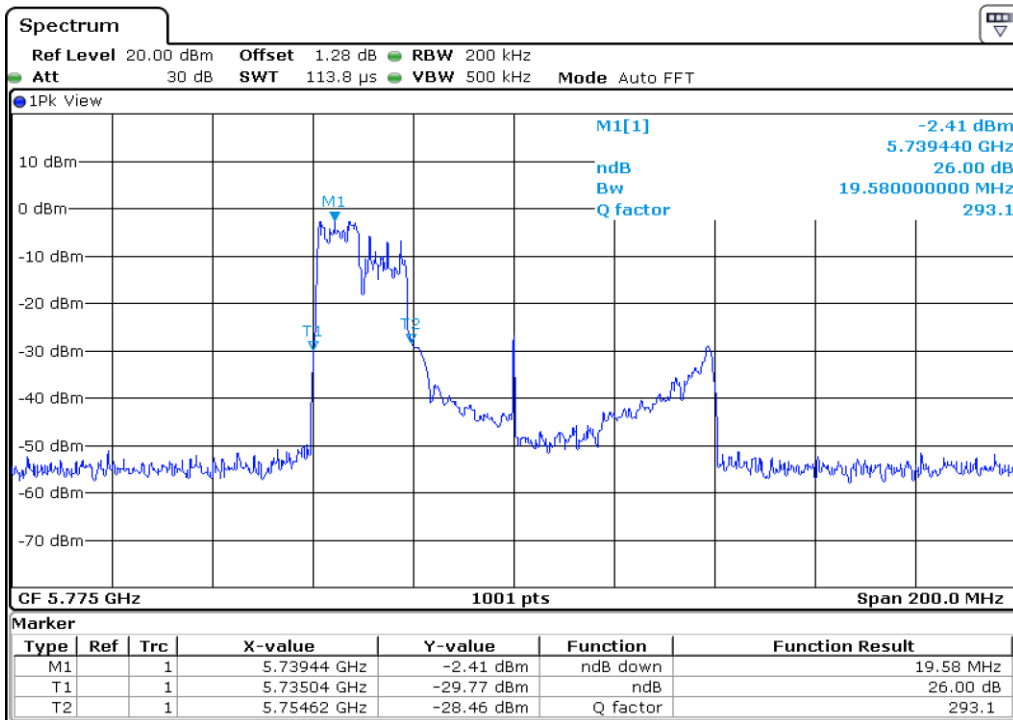

1 26 dB Bandwidth

2 26 dB Bandwidth

3	26 dB Bandwidth
---	-----------------

4 **26 dB Bandwidth**

5 **26 dB Bandwidth**

6	26 dB Bandwidth
---	-----------------

7 **26 dB Bandwidth**

8 **26 dB Bandwidth**

9	26 dB Bandwidth
---	-----------------

10 **26 dB Bandwidth**

11 **26 dB Bandwidth**

12	26 dB Bandwidth
----	-----------------

13 **26 dB Bandwidth**

14 **26 dB Bandwidth**

15	26 dB Bandwidth
----	-----------------

16	26 dB Bandwidth
----	-----------------

Test Band				WLAN_UNII2C / UNII3_AX			
Antenna				Ant 0			
Test Parameters for Channel Bandwidths							
Test Item	No.	Mode	Channel	Bandwidth	RU Tone	RB index	Verdict
Straddle 26 dB Bandwidth	1	802.11ax HE20	144	20 MHz	26	Low	Pass
	2	802.11ax HE20	144	20 MHz	26	Middle	Pass
	3	802.11ax HE20	144	20 MHz	26	High	Pass
	4	802.11ax HE20	144	20 MHz	52	Low	Pass
	5	802.11ax HE20	144	20 MHz	52	Middle	Pass
	6	802.11ax HE20	144	20 MHz	52	High	Pass
	7	802.11ax HE20	144	20 MHz	106	Low	Pass
	8	802.11ax HE20	144	20 MHz	106	High	Pass
	9	802.11ax HE20	144	20 MHz	242	-	Pass
	10	802.11ax HE20	144	20 MHz	SU	-	Pass