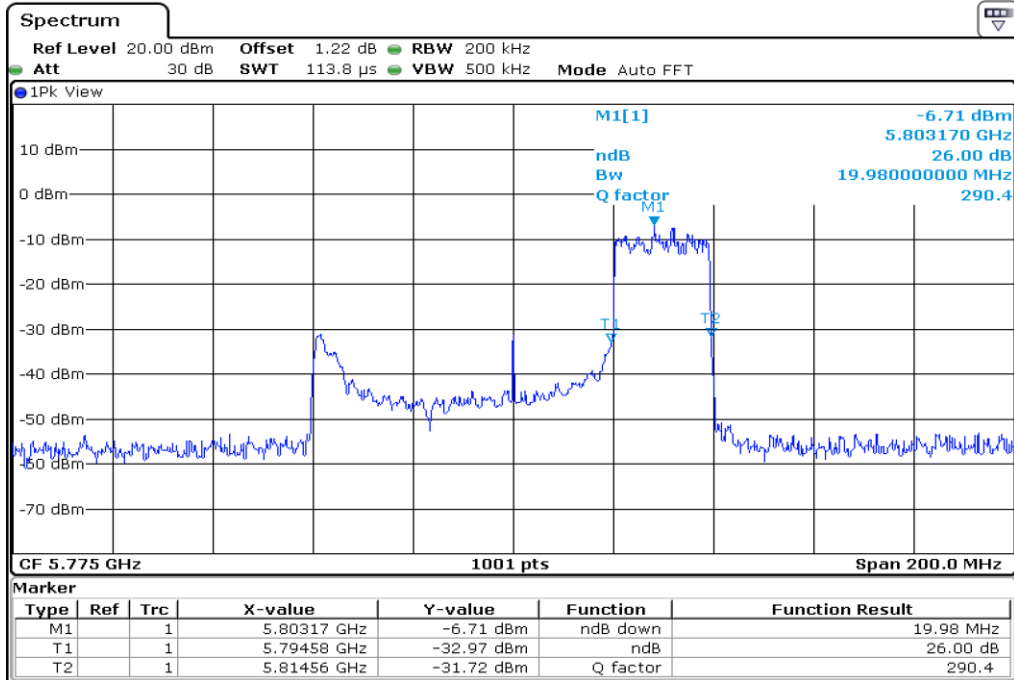

7 **26 dB Bandwidth**

8 **26 dB Bandwidth**

9	26 dB Bandwidth
---	-----------------

10 **26 dB Bandwidth**

11 **26 dB Bandwidth**

12	26 dB Bandwidth
----	-----------------

13 26 dB Bandwidth

14 26 dB Bandwidth

15	26 dB Bandwidth
----	-----------------

16	26 dB Bandwidth
----	-----------------

Test Band				WLAN_UNI3_AX			
Antenna				Ant 1			
Test Parameters for Channel Bandwidths							
Test Item	No.	Mode	Channel	Bandwidth	RU Tone	RB index	Verdict
26 dB Bandwidth	1	802.11ax HE80	155	80 MHz	26	Low	Pass
	2	802.11ax HE80	155	80 MHz	26	Middle	Pass
	3	802.11ax HE80	155	80 MHz	26	High	Pass
	4	802.11ax HE80	155	80 MHz	52	Low	Pass
	5	802.11ax HE80	155	80 MHz	52	Middle	Pass
	6	802.11ax HE80	155	80 MHz	52	High	Pass
	7	802.11ax HE80	155	80 MHz	106	Low	Pass
	8	802.11ax HE80	155	80 MHz	106	Middle	Pass
	9	802.11ax HE80	155	80 MHz	106	High	Pass
	10	802.11ax HE80	155	80 MHz	242	Low	Pass
	11	802.11ax HE80	155	80 MHz	242	Middle	Pass
	12	802.11ax HE80	155	80 MHz	242	High	Pass
	13	802.11ax HE80	155	80 MHz	484	Low	Pass
	14	802.11ax HE80	155	80 MHz	484	High	Pass
	15	802.11ax HE80	155	80 MHz	996	-	Pass
	16	802.11ax HE80	155	80 MHz	SU	-	Pass