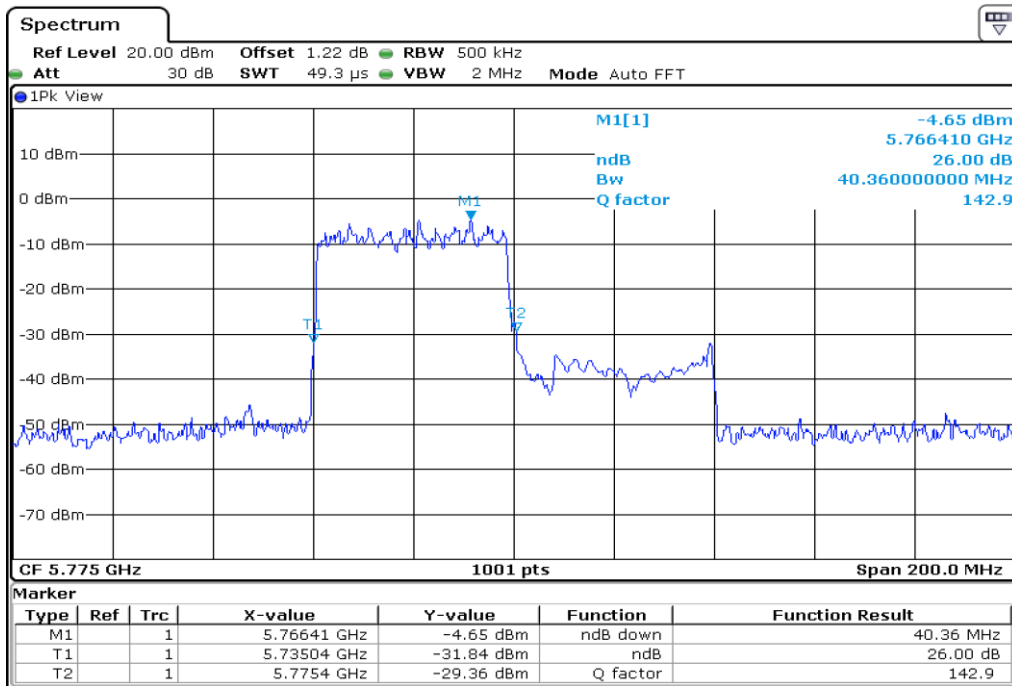

7 **26 dB Bandwidth**

8 **26 dB Bandwidth**

9	26 dB Bandwidth
---	-----------------

10 **26 dB Bandwidth**

11 **26 dB Bandwidth**

12	26 dB Bandwidth
----	-----------------

13 26 dB Bandwidth

14 26 dB Bandwidth

15	26 dB Bandwidth
----	-----------------

16	26 dB Bandwidth
----	-----------------

Test Band				WLAN_UNI3_AX			
Antenna				Ant 1			
Test Parameters for Channel Bandwidths							
Test Item	No.	Mode	Channel	Bandwidth	RU Tone	RB index	Verdict
26 dB Bandwidth	1	802.11ax HE80	155	80 MHz	26	Low	Pass
	2	802.11ax HE80	155	80 MHz	26	Middle	Pass
	3	802.11ax HE80	155	80 MHz	26	High	Pass
	4	802.11ax HE80	155	80 MHz	52	Low	Pass
	5	802.11ax HE80	155	80 MHz	52	Middle	Pass
	6	802.11ax HE80	155	80 MHz	52	High	Pass
	7	802.11ax HE80	155	80 MHz	106	Low	Pass
	8	802.11ax HE80	155	80 MHz	106	Middle	Pass
	9	802.11ax HE80	155	80 MHz	106	High	Pass
	10	802.11ax HE80	155	80 MHz	242	Low	Pass
	11	802.11ax HE80	155	80 MHz	242	Middle	Pass
	12	802.11ax HE80	155	80 MHz	242	High	Pass
	13	802.11ax HE80	155	80 MHz	484	Low	Pass
	14	802.11ax HE80	155	80 MHz	484	High	Pass
	15	802.11ax HE80	155	80 MHz	996	-	Pass
	16	802.11ax HE80	155	80 MHz	SU	-	Pass