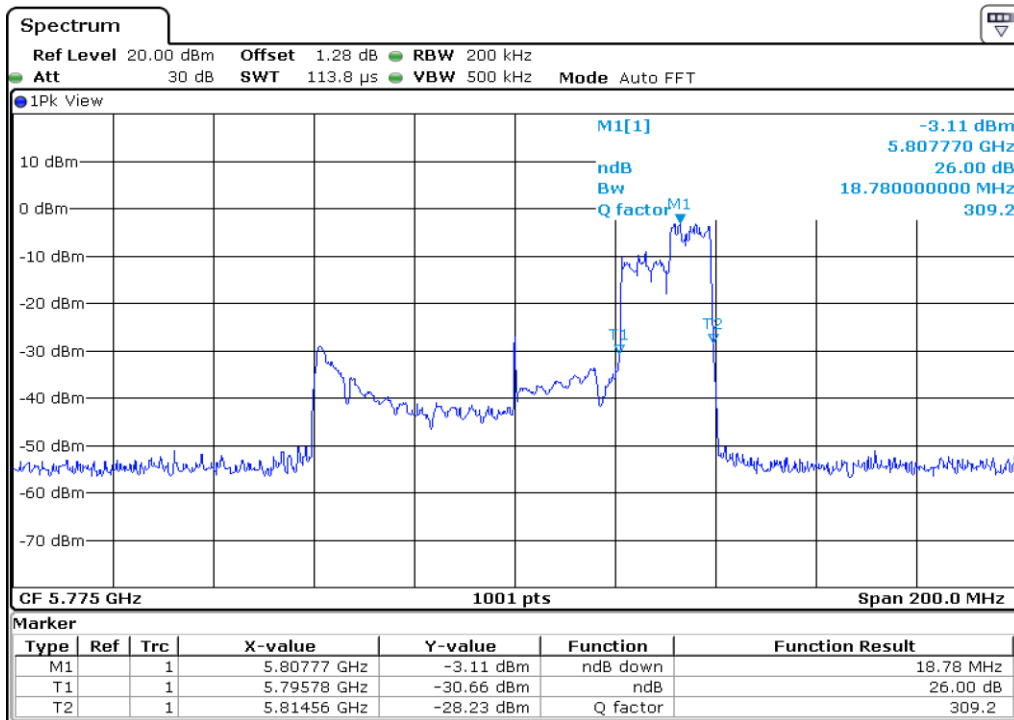

1 26 dB Bandwidth

2 26 dB Bandwidth

3	26 dB Bandwidth
---	-----------------

4 **26 dB Bandwidth**

5 **26 dB Bandwidth**

6	26 dB Bandwidth
---	-----------------

7 **26 dB Bandwidth**

8 **26 dB Bandwidth**

9	26 dB Bandwidth
---	-----------------

10 **26 dB Bandwidth**

11 **26 dB Bandwidth**

12	26 dB Bandwidth
----	-----------------

13 **26 dB Bandwidth**

14 **26 dB Bandwidth**

15	26 dB Bandwidth
----	-----------------

16	26 dB Bandwidth
----	-----------------

Test Band				WLAN_UNII2C / UNII3_AX			
Antenna				Ant 0			
Test Parameters for Channel Bandwidths							
Test Item	No.	Mode	Channel	Bandwidth	RU Tone	RB index	Verdict
Straddle 26 dB Bandwidth	1	802.11ax HE20	144	20 MHz	26	Low	Pass
	2	802.11ax HE20	144	20 MHz	26	Middle	Pass
	3	802.11ax HE20	144	20 MHz	26	High	Pass
	4	802.11ax HE20	144	20 MHz	52	Low	Pass
	5	802.11ax HE20	144	20 MHz	52	Middle	Pass
	6	802.11ax HE20	144	20 MHz	52	High	Pass
	7	802.11ax HE20	144	20 MHz	106	Low	Pass
	8	802.11ax HE20	144	20 MHz	106	High	Pass
	9	802.11ax HE20	144	20 MHz	242	-	Pass
	10	802.11ax HE20	144	20 MHz	SU	-	Pass