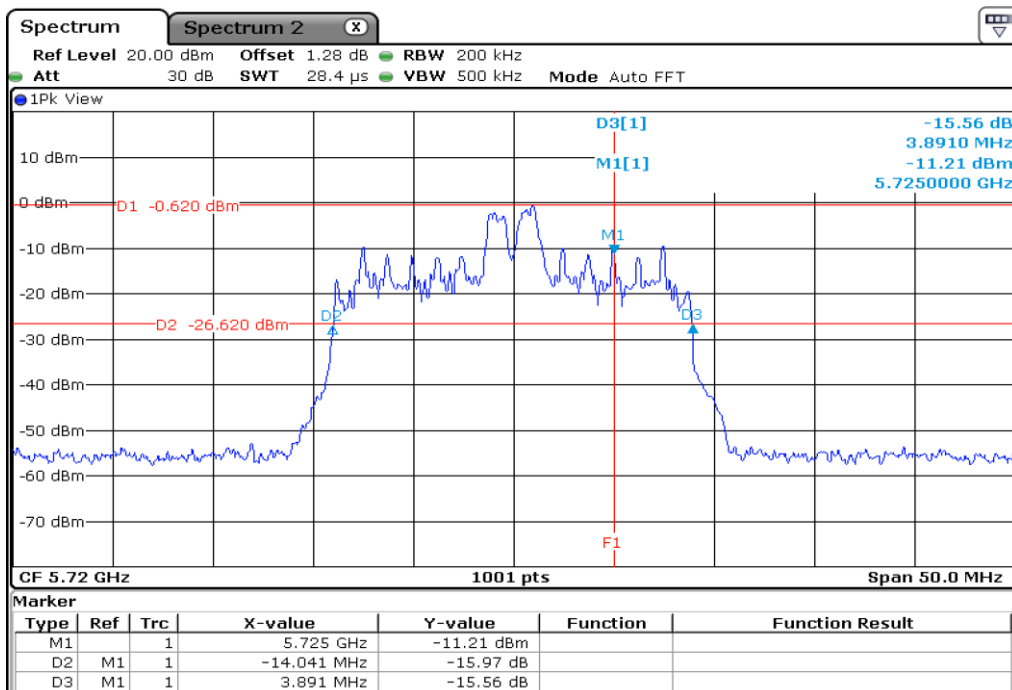

9	26 dB Bandwidth
---	-----------------

10 **26 dB Bandwidth**

11 **26 dB Bandwidth**

12	26 dB Bandwidth
----	-----------------

13 **26 dB Bandwidth**

14 **26 dB Bandwidth**

15	26 dB Bandwidth
----	-----------------

16	26 dB Bandwidth
----	-----------------

Test Band				WLAN_UNII2C / UNII3_AX			
Antenna				Ant 0			
Test Parameters for Channel Bandwidths							
Test Item	No.	Mode	Channel	Bandwidth	RU Tone	RB index	Verdict
Straddle 26 dB Bandwidth	1	802.11ax HE20	144	20 MHz	26	Low	Pass
	2	802.11ax HE20	144	20 MHz	26	Middle	Pass
	3	802.11ax HE20	144	20 MHz	26	High	Pass
	4	802.11ax HE20	144	20 MHz	52	Low	Pass
	5	802.11ax HE20	144	20 MHz	52	Middle	Pass
	6	802.11ax HE20	144	20 MHz	52	High	Pass
	7	802.11ax HE20	144	20 MHz	106	Low	Pass
	8	802.11ax HE20	144	20 MHz	106	High	Pass
	9	802.11ax HE20	144	20 MHz	242	-	Pass
	10	802.11ax HE20	144	20 MHz	SU	-	Pass

1 Starddle 26 dB Bandwidth

2 Starddle 26 dB Bandwidth

3	Starddle 26 dB Bandwidth
---	--------------------------

4 Starddle 26 dB Bandwidh

5 Starddle 26 dB Bandwidh

7 Starddle 26 dB Bandwidh

8 Starddle 26 dB Bandwidh