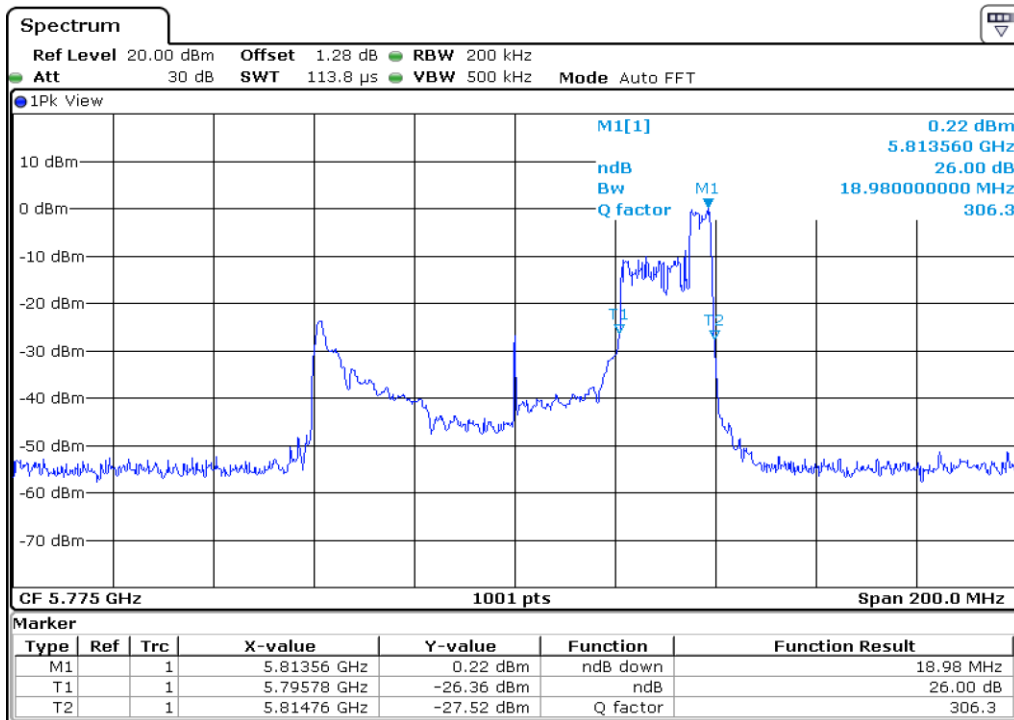

1 26 dB Bandwidth

2 26 dB Bandwidth

3	26 dB Bandwidth
---	-----------------

4 **26 dB Bandwidth**

5 **26 dB Bandwidth**

6	26 dB Bandwidth
---	-----------------

7 **26 dB Bandwidth**

8 **26 dB Bandwidth**

9	26 dB Bandwidth
---	-----------------

10 **26 dB Bandwidth**

11 **26 dB Bandwidth**

12	26 dB Bandwidth
----	-----------------

13 **26 dB Bandwidth**

14 **26 dB Bandwidth**

15	26 dB Bandwidth
----	-----------------

16	26 dB Bandwidth
----	-----------------

Test Band				WLAN_UNII2C / UNII3_AX			
Antenna				Ant 0			
Test Parameters for Channel Bandwidths							
Test Item	No.	Mode	Channel	Bandwidth	RU Tone	RB index	Verdict
Straddle 26 dB Bandwidth	1	802.11ax HE20	144	20 MHz	26	Low	Pass
	2	802.11ax HE20	144	20 MHz	26	Middle	Pass
	3	802.11ax HE20	144	20 MHz	26	High	Pass
	4	802.11ax HE20	144	20 MHz	52	Low	Pass
	5	802.11ax HE20	144	20 MHz	52	Middle	Pass
	6	802.11ax HE20	144	20 MHz	52	High	Pass
	7	802.11ax HE20	144	20 MHz	106	Low	Pass
	8	802.11ax HE20	144	20 MHz	106	High	Pass
	9	802.11ax HE20	144	20 MHz	242	-	Pass
	10	802.11ax HE20	144	20 MHz	SU	-	Pass