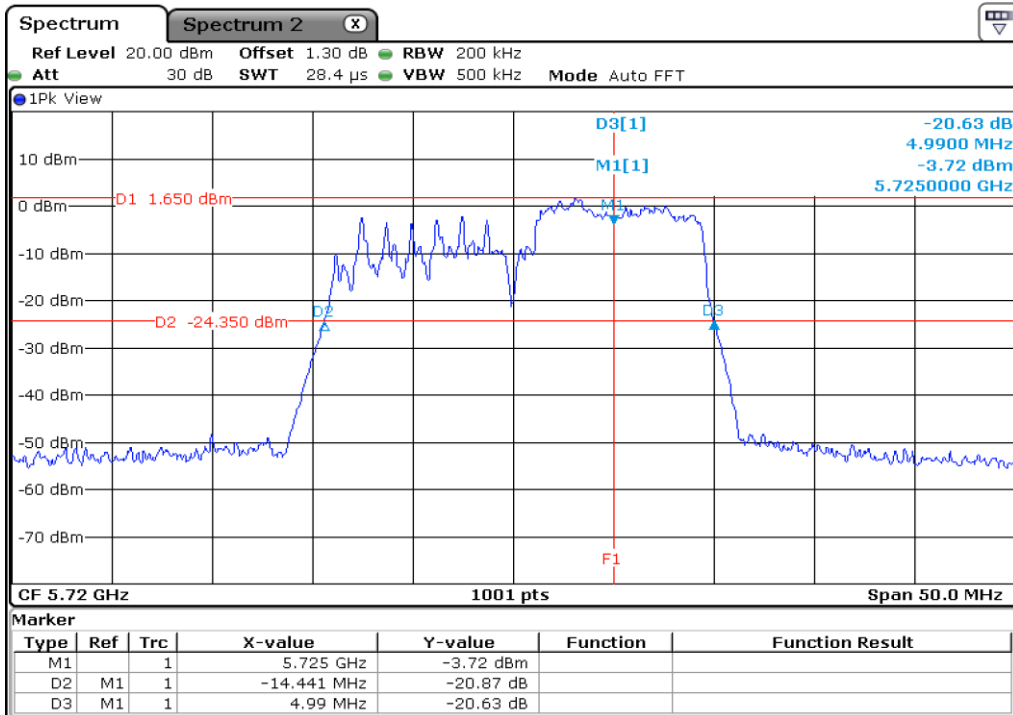

9	Starddle 26 dB Bandwidh
---	-------------------------

10	Starddle 26 dB Bandwidh
----	-------------------------

Test Band				WLAN_UNII2C / UNII3_AX			
Antenna				Ant 1			
Test Parameters for Channel Bandwidths							
Test Item	No.	Mode	Channel	Bandwidth	RU Tone	RB index	Verdict
Straddle 26 dB Bandwidth	1	802.11ax HE20	144	20 MHz	26	Low	Pass
	2	802.11ax HE20	144	20 MHz	26	Middle	Pass
	3	802.11ax HE20	144	20 MHz	26	High	Pass
	4	802.11ax HE20	144	20 MHz	52	Low	Pass
	5	802.11ax HE20	144	20 MHz	52	Middle	Pass
	6	802.11ax HE20	144	20 MHz	52	High	Pass
	7	802.11ax HE20	144	20 MHz	106	Low	Pass
	8	802.11ax HE20	144	20 MHz	106	High	Pass
	9	802.11ax HE20	144	20 MHz	242	-	Pass
	10	802.11ax HE20	144	20 MHz	SU	-	Pass

1 Starddle 26 dB Bandwidh

2 Starddle 26 dB Bandwidh

3	Starddle 26 dB Bandwidth
---	--------------------------

4 **Starddle 26 dB Bandwidh**

5 **Starddle 26 dB Bandwidh**

6	Starddle 26 dB Bandwidth
---	--------------------------

7 Starddle 26 dB Bandwidh

8 Starddle 26 dB Bandwidh

9	Starddle 26 dB Bandwidth
---	--------------------------

10	Starddle 26 dB Bandwidth
----	--------------------------

Test Band				WLAN_UNII2C / UNII3_AX			
Antenna				Ant 0			
Test Parameters for Channel Bandwidths							
Test Item	No.	Mode	Channel	Bandwidth	RU Tone	RB index	Verdict
Straddle 26 dB Bandwidth	1	802.11ax HE40	142	40 MHz	26	High	Pass
	2	802.11ax HE40	142	40 MHz	52	High	Pass
	3	802.11ax HE40	142	40 MHz	106	High	Pass
	4	802.11ax HE40	142	40 MHz	242	High	Pass
	5	802.11ax HE40	142	40 MHz	484	-	Pass
	6	802.11ax HE40	142	40 MHz	SU	-	Pass