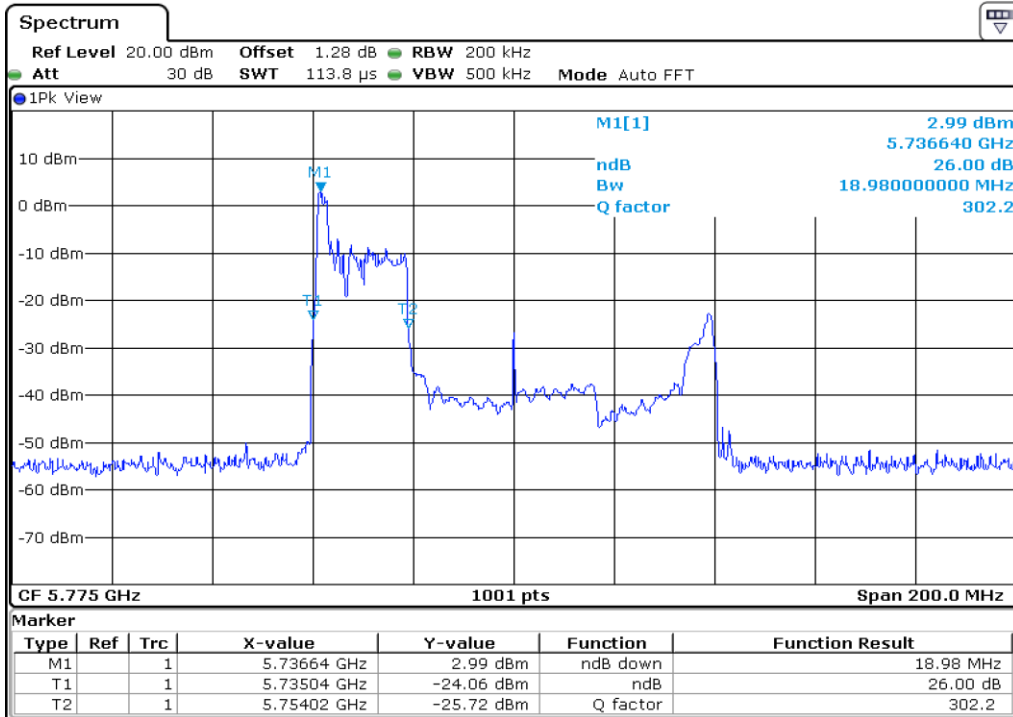

7 **26 dB Bandwidth**

8 **26 dB Bandwidth**

9	26 dB Bandwidth
---	-----------------

10 **26 dB Bandwidth**

11 **26 dB Bandwidth**

12	26 dB Bandwidth
----	-----------------

13 26 dB Bandwidth

14 26 dB Bandwidth

15	26 dB Bandwidth
----	-----------------

16	26 dB Bandwidth
----	-----------------

Test Band				WLAN_UNI3_AX			
Antenna				Ant 1			
Test Parameters for Channel Bandwidths							
Test Item	No.	Mode	Channel	Bandwidth	RU Tone	RB index	Verdict
26 dB Bandwidth	1	802.11ax HE80	155	80 MHz	26	Low	Pass
	2	802.11ax HE80	155	80 MHz	26	Middle	Pass
	3	802.11ax HE80	155	80 MHz	26	High	Pass
	4	802.11ax HE80	155	80 MHz	52	Low	Pass
	5	802.11ax HE80	155	80 MHz	52	Middle	Pass
	6	802.11ax HE80	155	80 MHz	52	High	Pass
	7	802.11ax HE80	155	80 MHz	106	Low	Pass
	8	802.11ax HE80	155	80 MHz	106	Middle	Pass
	9	802.11ax HE80	155	80 MHz	106	High	Pass
	10	802.11ax HE80	155	80 MHz	242	Low	Pass
	11	802.11ax HE80	155	80 MHz	242	Middle	Pass
	12	802.11ax HE80	155	80 MHz	242	High	Pass
	13	802.11ax HE80	155	80 MHz	484	Low	Pass
	14	802.11ax HE80	155	80 MHz	484	High	Pass
	15	802.11ax HE80	155	80 MHz	996	-	Pass
	16	802.11ax HE80	155	80 MHz	SU	-	Pass