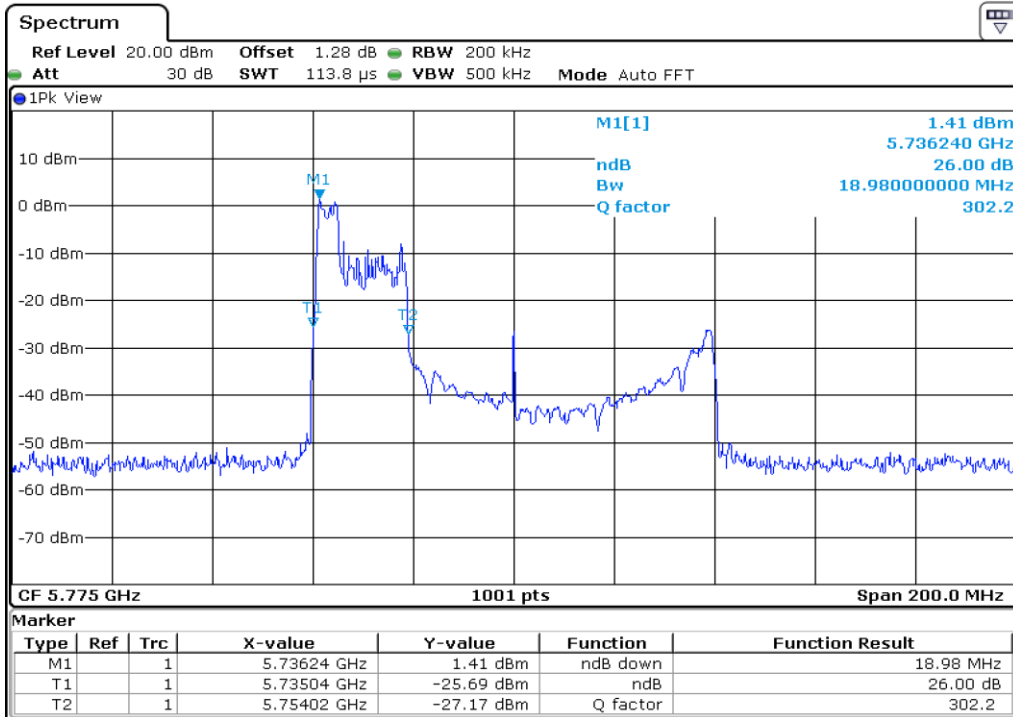

15	26 dB Bandwidth
----	-----------------

16	26 dB Bandwidth
----	-----------------

Test Band				WLAN_UNI3_AX			
Antenna				Ant 1			
Test Parameters for Channel Bandwidths							
Test Item	No.	Mode	Channel	Bandwidth	RU Tone	RB index	Verdict
26 dB Bandwidth	1	802.11ax HE80	155	80 MHz	26	Low	Pass
	2	802.11ax HE80	155	80 MHz	26	Middle	Pass
	3	802.11ax HE80	155	80 MHz	26	High	Pass
	4	802.11ax HE80	155	80 MHz	52	Low	Pass
	5	802.11ax HE80	155	80 MHz	52	Middle	Pass
	6	802.11ax HE80	155	80 MHz	52	High	Pass
	7	802.11ax HE80	155	80 MHz	106	Low	Pass
	8	802.11ax HE80	155	80 MHz	106	Middle	Pass
	9	802.11ax HE80	155	80 MHz	106	High	Pass
	10	802.11ax HE80	155	80 MHz	242	Low	Pass
	11	802.11ax HE80	155	80 MHz	242	Middle	Pass
	12	802.11ax HE80	155	80 MHz	242	High	Pass
	13	802.11ax HE80	155	80 MHz	484	Low	Pass
	14	802.11ax HE80	155	80 MHz	484	High	Pass
	15	802.11ax HE80	155	80 MHz	996	-	Pass
	16	802.11ax HE80	155	80 MHz	SU	-	Pass

1 26 dB Bandwidth

2 26 dB Bandwidth

3	26 dB Bandwidth
---	-----------------

4 **26 dB Bandwidth**

5 **26 dB Bandwidth**

6	26 dB Bandwidth
---	-----------------

7 **26 dB Bandwidth**

8 **26 dB Bandwidth**