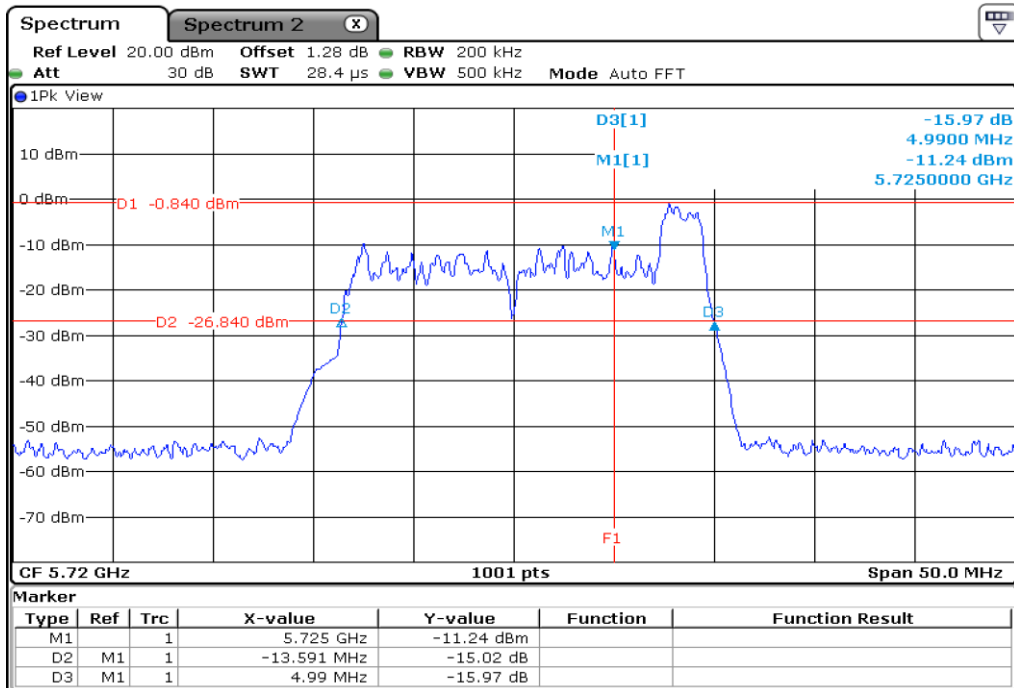

16	26 dB Bandwidth
----	-----------------

Test Band				WLAN_UNII2C / UNII3_AX			
Antenna				Ant 0			
Test Parameters for Channel Bandwidths							
Test Item	No.	Mode	Channel	Bandwidth	RU Tone	RB index	Verdict
Straddle 26 dB Bandwidth	1	802.11ax HE20	144	20 MHz	26	Low	Pass
	2	802.11ax HE20	144	20 MHz	26	Middle	Pass
	3	802.11ax HE20	144	20 MHz	26	High	Pass
	4	802.11ax HE20	144	20 MHz	52	Low	Pass
	5	802.11ax HE20	144	20 MHz	52	Middle	Pass
	6	802.11ax HE20	144	20 MHz	52	High	Pass
	7	802.11ax HE20	144	20 MHz	106	Low	Pass
	8	802.11ax HE20	144	20 MHz	106	High	Pass
	9	802.11ax HE20	144	20 MHz	242	-	Pass
	10	802.11ax HE20	144	20 MHz	SU	-	Pass

1 Starddle 26 dB Bandwidth

2 Starddle 26 dB Bandwidth

3	Starddle 26 dB Bandwidth
---	--------------------------

4 Starddle 26 dB Bandwidh

5 Starddle 26 dB Bandwidh

7 Starddle 26 dB Bandwidh

8 Starddle 26 dB Bandwidh