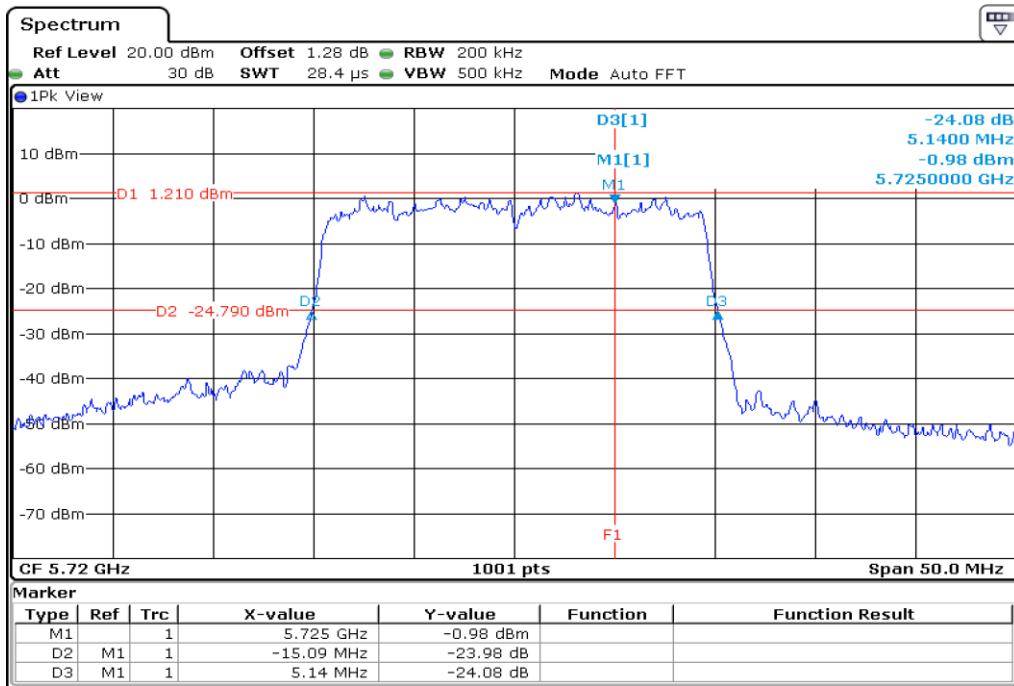

16	26 dB Bandwidth
----	-----------------

Test Band				WLAN_UNII2C / UNII3_AX			
Antenna				Ant 0			
Test Parameters for Channel Bandwidths							
Test Item	No.	Mode	Channel	Bandwidth	RU Tone	RB index	Verdict
Straddle 26 dB Bandwidth	1	802.11ax HE20	144	20 MHz	26	Low	Pass
	2	802.11ax HE20	144	20 MHz	26	Middle	Pass
	3	802.11ax HE20	144	20 MHz	26	High	Pass
	4	802.11ax HE20	144	20 MHz	52	Low	Pass
	5	802.11ax HE20	144	20 MHz	52	Middle	Pass
	6	802.11ax HE20	144	20 MHz	52	High	Pass
	7	802.11ax HE20	144	20 MHz	106	Low	Pass
	8	802.11ax HE20	144	20 MHz	106	High	Pass
	9	802.11ax HE20	144	20 MHz	242	-	Pass
	10	802.11ax HE20	144	20 MHz	SU	-	Pass

1 Starddle 26 dB Bandwidth

2 Starddle 26 dB Bandwidth

3	Starddle 26 dB Bandwidth
---	--------------------------

4 Starddle 26 dB Bandwidh

5 Starddle 26 dB Bandwidh

7 Starddle 26 dB Bandwidh

8 Starddle 26 dB Bandwidh

9	Starddle 26 dB Bandwidh
---	-------------------------

10	Starddle 26 dB Bandwidh
----	-------------------------

Test Band				WLAN_UNII2C / UNII3_AX			
Antenna				Ant 1			
Test Parameters for Channel Bandwidths							
Test Item	No.	Mode	Channel	Bandwidth	RU Tone	RB index	Verdict
Straddle 26 dB Bandwidth	1	802.11ax HE20	144	20 MHz	26	Low	Pass
	2	802.11ax HE20	144	20 MHz	26	Middle	Pass
	3	802.11ax HE20	144	20 MHz	26	High	Pass
	4	802.11ax HE20	144	20 MHz	52	Low	Pass
	5	802.11ax HE20	144	20 MHz	52	Middle	Pass
	6	802.11ax HE20	144	20 MHz	52	High	Pass
	7	802.11ax HE20	144	20 MHz	106	Low	Pass
	8	802.11ax HE20	144	20 MHz	106	High	Pass
	9	802.11ax HE20	144	20 MHz	242	-	Pass
	10	802.11ax HE20	144	20 MHz	SU	-	Pass