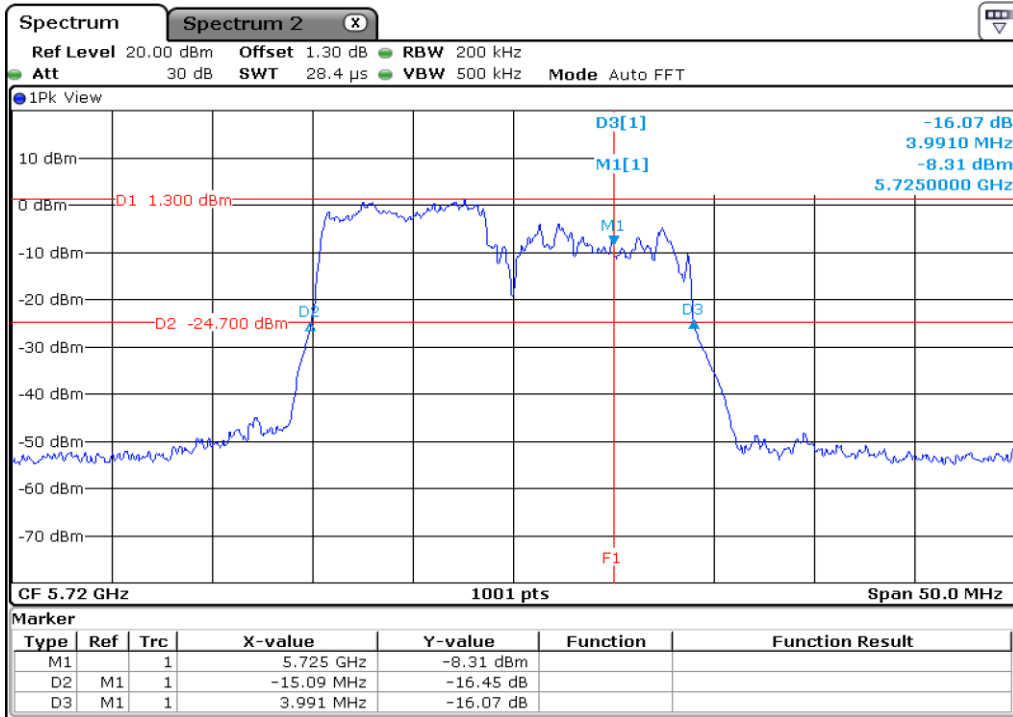

9	Starddle 26 dB Bandwidh
---	-------------------------

10	Starddle 26 dB Bandwidh
----	-------------------------

Test Band				WLAN_UNII2C / UNII3_AX			
Antenna				Ant 1			
Test Parameters for Channel Bandwidths							
Test Item	No.	Mode	Channel	Bandwidth	RU Tone	RB index	Verdict
Straddle 26 dB Bandwidth	1	802.11ax HE20	144	20 MHz	26	Low	Pass
	2	802.11ax HE20	144	20 MHz	26	Middle	Pass
	3	802.11ax HE20	144	20 MHz	26	High	Pass
	4	802.11ax HE20	144	20 MHz	52	Low	Pass
	5	802.11ax HE20	144	20 MHz	52	Middle	Pass
	6	802.11ax HE20	144	20 MHz	52	High	Pass
	7	802.11ax HE20	144	20 MHz	106	Low	Pass
	8	802.11ax HE20	144	20 MHz	106	High	Pass
	9	802.11ax HE20	144	20 MHz	242	-	Pass
	10	802.11ax HE20	144	20 MHz	SU	-	Pass

1 Starddle 26 dB Bandwidh

2 Starddle 26 dB Bandwidh

3	Starddle 26 dB Bandwidth
---	--------------------------

4 **Starddle 26 dB Bandwidh**

5 **Starddle 26 dB Bandwidh**

6	Starddle 26 dB Bandwidth
---	--------------------------

7 Starddle 26 dB Bandwidh

8 Starddle 26 dB Bandwidh

9	Starddle 26 dB Bandwidth
---	--------------------------

10	Starddle 26 dB Bandwidth
----	--------------------------

Test Band				WLAN_UNII2C / UNII3_AX			
Antenna				Ant 0			
Test Parameters for Channel Bandwidths							
Test Item	No.	Mode	Channel	Bandwidth	RU Tone	RB index	Verdict
Straddle 26 dB Bandwidth	1	802.11ax HE40	142	40 MHz	26	High	Pass
	2	802.11ax HE40	142	40 MHz	52	High	Pass
	3	802.11ax HE40	142	40 MHz	106	High	Pass
	4	802.11ax HE40	142	40 MHz	242	High	Pass
	5	802.11ax HE40	142	40 MHz	484	-	Pass
	6	802.11ax HE40	142	40 MHz	SU	-	Pass