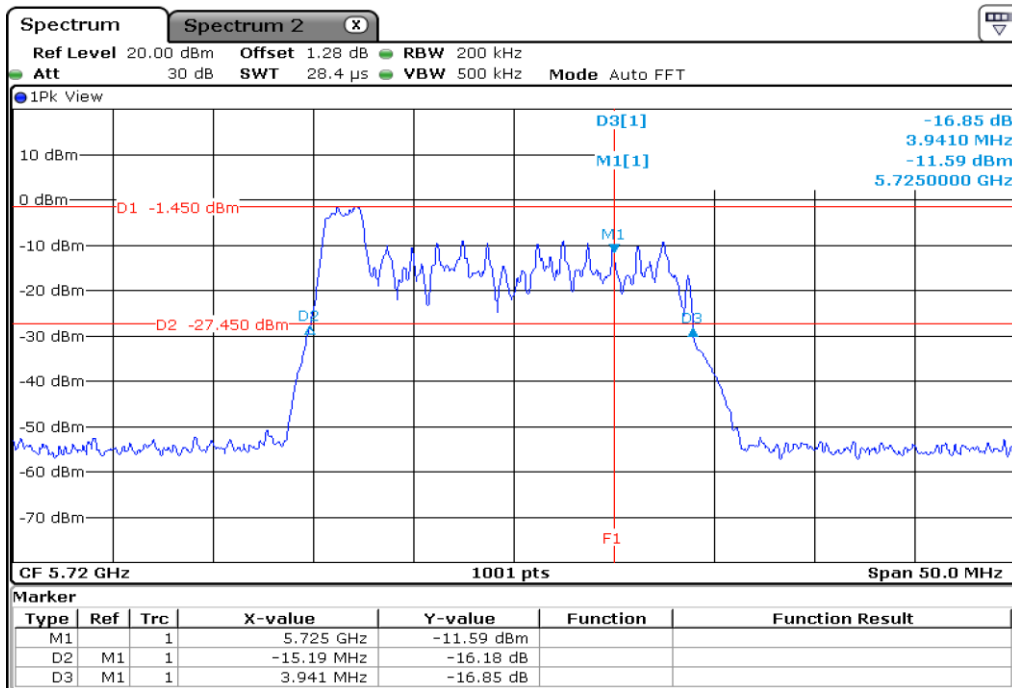

9	26 dB Bandwidth
---	-----------------

10 **26 dB Bandwidth**

11 **26 dB Bandwidth**

12	26 dB Bandwidth
----	-----------------

13 **26 dB Bandwidth**

14 **26 dB Bandwidth**

15	26 dB Bandwidth
----	-----------------

16	26 dB Bandwidth
----	-----------------

Test Band				WLAN_UNII2C / UNII3_AX			
Antenna				Ant 0			
Test Parameters for Channel Bandwidths							
Test Item	No.	Mode	Channel	Bandwidth	RU Tone	RB index	Verdict
Straddle 26 dB Bandwidth	1	802.11ax HE20	144	20 MHz	26	Low	Pass
	2	802.11ax HE20	144	20 MHz	26	Middle	Pass
	3	802.11ax HE20	144	20 MHz	26	High	Pass
	4	802.11ax HE20	144	20 MHz	52	Low	Pass
	5	802.11ax HE20	144	20 MHz	52	Middle	Pass
	6	802.11ax HE20	144	20 MHz	52	High	Pass
	7	802.11ax HE20	144	20 MHz	106	Low	Pass
	8	802.11ax HE20	144	20 MHz	106	High	Pass
	9	802.11ax HE20	144	20 MHz	242	-	Pass
	10	802.11ax HE20	144	20 MHz	SU	-	Pass

1 Starddle 26 dB Bandwidth

2 Starddle 26 dB Bandwidth

3	Starddle 26 dB Bandwidth
---	--------------------------

4 Starddle 26 dB Bandwidh

5 Starddle 26 dB Bandwidh

7 Starddle 26 dB Bandwidh

8 Starddle 26 dB Bandwidh