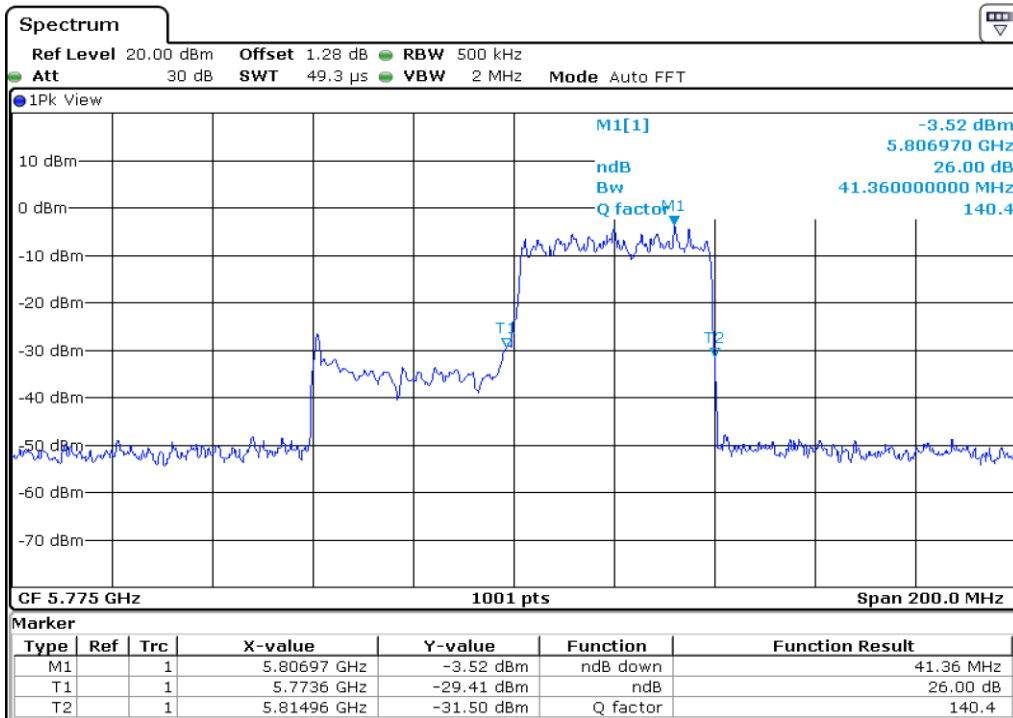

9	26 dB Bandwidth
---	-----------------

10 **26 dB Bandwidth**

11 **26 dB Bandwidth**

12	26 dB Bandwidth
----	-----------------

13 **26 dB Bandwidth**

14 **26 dB Bandwidth**

15	26 dB Bandwidth
----	-----------------

16	26 dB Bandwidth
----	-----------------

Test Band				WLAN_UNII2C / UNII3_AX			
Antenna				Ant 0			
Test Parameters for Channel Bandwidths							
Test Item	No.	Mode	Channel	Bandwidth	RU Tone	RB index	Verdict
Straddle 26 dB Bandwidth	1	802.11ax HE20	144	20 MHz	26	Low	Pass
	2	802.11ax HE20	144	20 MHz	26	Middle	Pass
	3	802.11ax HE20	144	20 MHz	26	High	Pass
	4	802.11ax HE20	144	20 MHz	52	Low	Pass
	5	802.11ax HE20	144	20 MHz	52	Middle	Pass
	6	802.11ax HE20	144	20 MHz	52	High	Pass
	7	802.11ax HE20	144	20 MHz	106	Low	Pass
	8	802.11ax HE20	144	20 MHz	106	High	Pass
	9	802.11ax HE20	144	20 MHz	242	-	Pass
	10	802.11ax HE20	144	20 MHz	SU	-	Pass