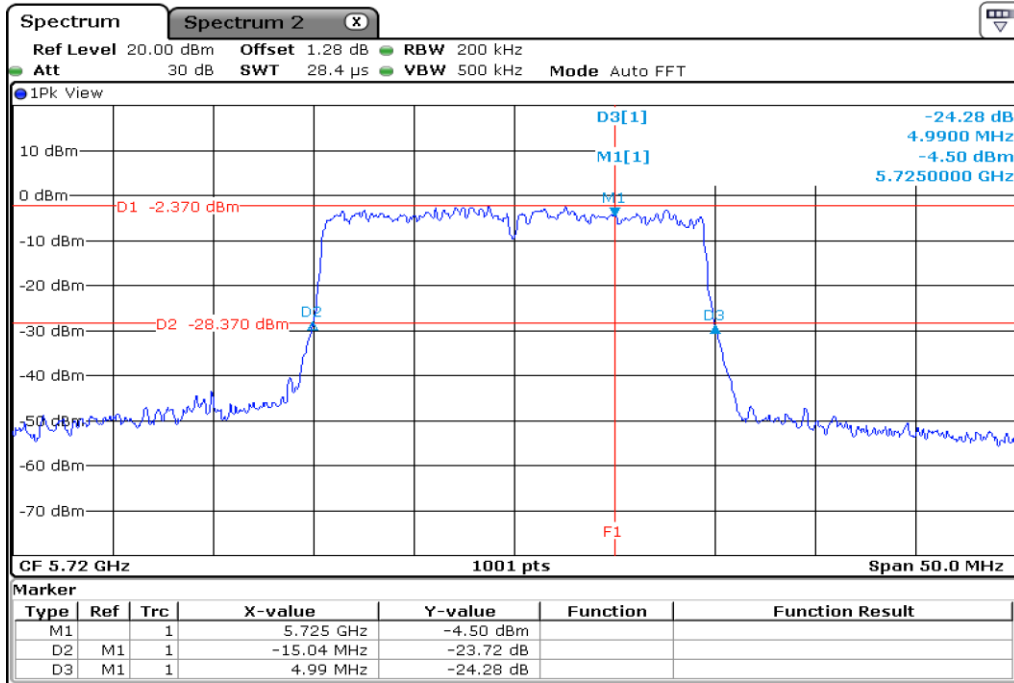

16	26 dB Bandwidth
----	-----------------

Test Band				WLAN_UNII2C / UNII3_AX			
Antenna				Ant 0			
Test Parameters for Channel Bandwidths							
Test Item	No.	Mode	Channel	Bandwidth	RU Tone	RB index	Verdict
Straddle 26 dB Bandwidth	1	802.11ax HE20	144	20 MHz	26	Low	Pass
	2	802.11ax HE20	144	20 MHz	26	Middle	Pass
	3	802.11ax HE20	144	20 MHz	26	High	Pass
	4	802.11ax HE20	144	20 MHz	52	Low	Pass
	5	802.11ax HE20	144	20 MHz	52	Middle	Pass
	6	802.11ax HE20	144	20 MHz	52	High	Pass
	7	802.11ax HE20	144	20 MHz	106	Low	Pass
	8	802.11ax HE20	144	20 MHz	106	High	Pass
	9	802.11ax HE20	144	20 MHz	242	-	Pass
	10	802.11ax HE20	144	20 MHz	SU	-	Pass

1 Starddle 26 dB Bandwidth

2 Starddle 26 dB Bandwidth

3	Starddle 26 dB Bandwidth
---	--------------------------

4 Starddle 26 dB Bandwidh

5 Starddle 26 dB Bandwidh

7 Starddle 26 dB Bandwidh

8 Starddle 26 dB Bandwidh

9	Starddle 26 dB Bandwidh
---	-------------------------

10	Starddle 26 dB Bandwidh
----	-------------------------

Test Band				WLAN_UNII2C / UNII3_AX			
Antenna				Ant 1			
Test Parameters for Channel Bandwidths							
Test Item	No.	Mode	Channel	Bandwidth	RU Tone	RB index	Verdict
Straddle 26 dB Bandwidth	1	802.11ax HE20	144	20 MHz	26	Low	Pass
	2	802.11ax HE20	144	20 MHz	26	Middle	Pass
	3	802.11ax HE20	144	20 MHz	26	High	Pass
	4	802.11ax HE20	144	20 MHz	52	Low	Pass
	5	802.11ax HE20	144	20 MHz	52	Middle	Pass
	6	802.11ax HE20	144	20 MHz	52	High	Pass
	7	802.11ax HE20	144	20 MHz	106	Low	Pass
	8	802.11ax HE20	144	20 MHz	106	High	Pass
	9	802.11ax HE20	144	20 MHz	242	-	Pass
	10	802.11ax HE20	144	20 MHz	SU	-	Pass