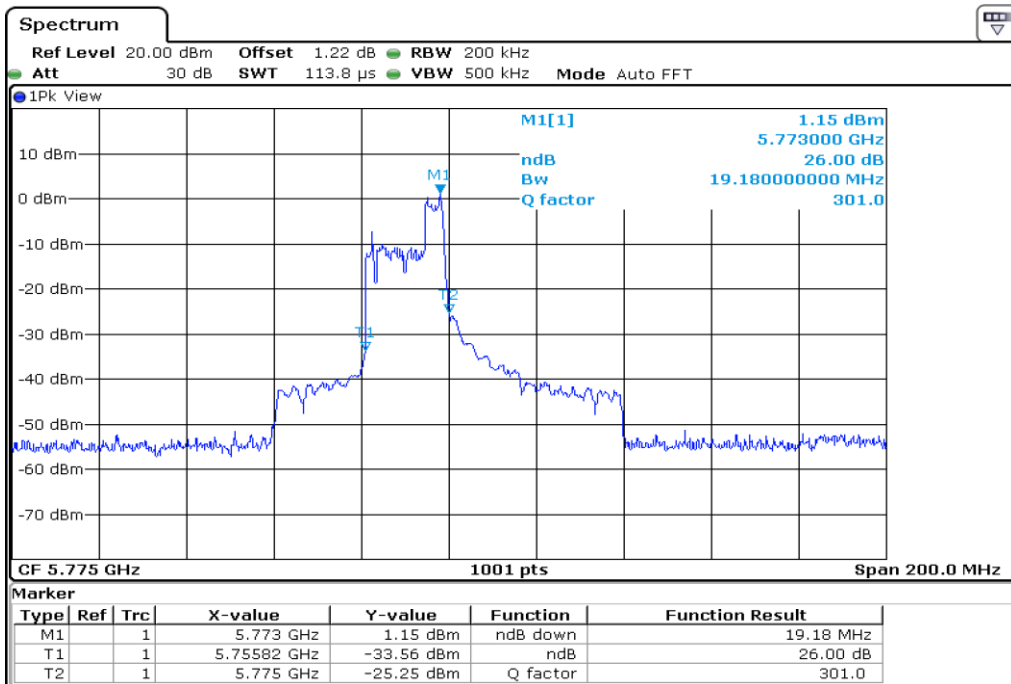

25 **26 dB Bandwidth**

26 **26 dB Bandwidth**

Test Band				WLAN_UNI3_AX			
Antenna				Ant 0			
Test Parameters for Channel Bandwidths							
Test Item	No.	Mode	Channel	Bandwidth	RU Tone	RB index	Verdict
26 dB Bandwidth	1	802.11ax HE80	155	80 MHz	26	Low	Pass
	2	802.11ax HE80	155	80 MHz	26	Middle	Pass
	3	802.11ax HE80	155	80 MHz	26	High	Pass
	4	802.11ax HE80	155	80 MHz	52	Low	Pass
	5	802.11ax HE80	155	80 MHz	52	Middle	Pass
	6	802.11ax HE80	155	80 MHz	52	High	Pass
	7	802.11ax HE80	155	80 MHz	106	Low	Pass
	8	802.11ax HE80	155	80 MHz	106	Middle	Pass
	9	802.11ax HE80	155	80 MHz	106	High	Pass
	10	802.11ax HE80	155	80 MHz	242	Low	Pass
	11	802.11ax HE80	155	80 MHz	242	Middle	Pass
	12	802.11ax HE80	155	80 MHz	242	High	Pass
	13	802.11ax HE80	155	80 MHz	484	Low	Pass
	14	802.11ax HE80	155	80 MHz	484	High	Pass
	15	802.11ax HE80	155	80 MHz	996	-	Pass
	16	802.11ax HE80	155	80 MHz	SU	-	Pass

1 26 dB Bandwidth

2 26 dB Bandwidth

3	26 dB Bandwidth
---	-----------------

4 **26 dB Bandwidth**

5 **26 dB Bandwidth**

6	26 dB Bandwidth
---	-----------------