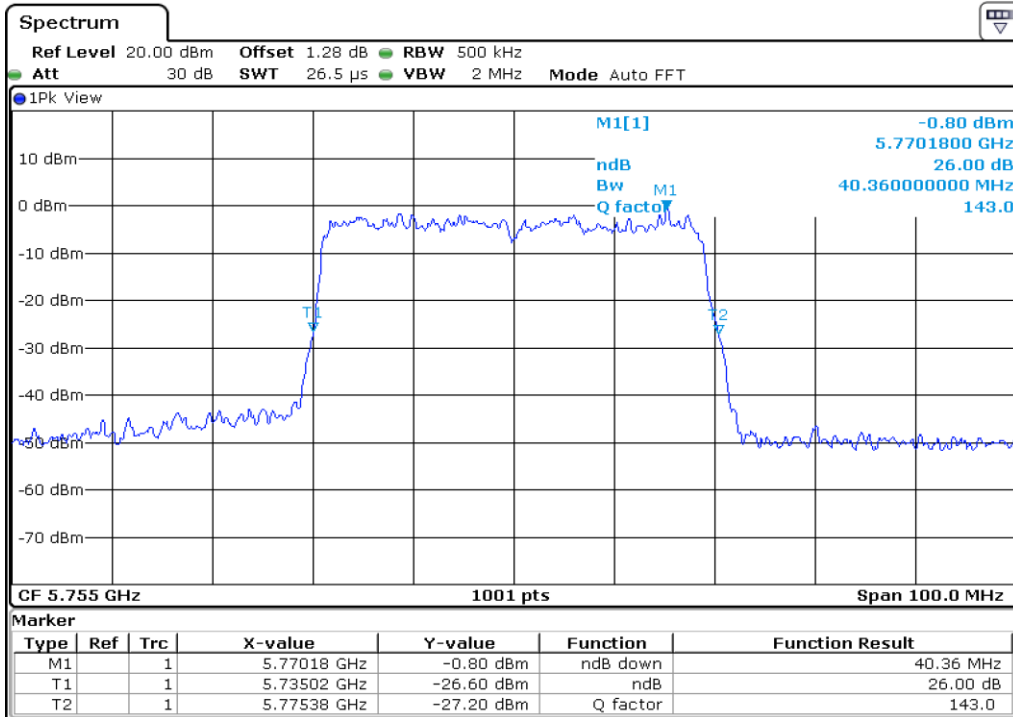

17 **26 dB Bandwidth**

18 **26 dB Bandwidth**

19 **26 dB Bandwidth**

20 **26 dB Bandwidth**

21 26 dB Bandwidth

22 26 dB Bandwidth

23 **26 dB Bandwidth**

24 **26 dB Bandwidth**

25 **26 dB Bandwidth**

26 **26 dB Bandwidth**

Test Band				WLAN_UNI3_AX			
Antenna				Ant 0			
Test Parameters for Channel Bandwidths							
Test Item	No.	Mode	Channel	Bandwidth	RU Tone	RB index	Verdict
26 dB Bandwidth	1	802.11ax HE80	155	80 MHz	26	Low	Pass
	2	802.11ax HE80	155	80 MHz	26	Middle	Pass
	3	802.11ax HE80	155	80 MHz	26	High	Pass
	4	802.11ax HE80	155	80 MHz	52	Low	Pass
	5	802.11ax HE80	155	80 MHz	52	Middle	Pass
	6	802.11ax HE80	155	80 MHz	52	High	Pass
	7	802.11ax HE80	155	80 MHz	106	Low	Pass
	8	802.11ax HE80	155	80 MHz	106	Middle	Pass
	9	802.11ax HE80	155	80 MHz	106	High	Pass
	10	802.11ax HE80	155	80 MHz	242	Low	Pass
	11	802.11ax HE80	155	80 MHz	242	Middle	Pass
	12	802.11ax HE80	155	80 MHz	242	High	Pass
	13	802.11ax HE80	155	80 MHz	484	Low	Pass
	14	802.11ax HE80	155	80 MHz	484	High	Pass
	15	802.11ax HE80	155	80 MHz	996	-	Pass
	16	802.11ax HE80	155	80 MHz	SU	-	Pass