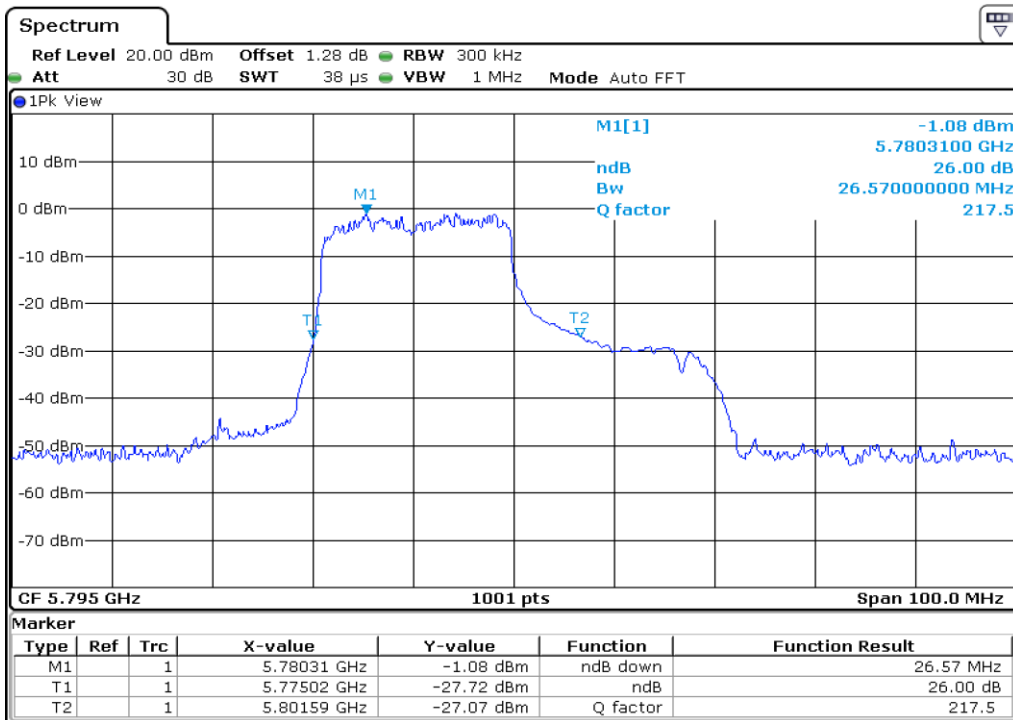

17 **26 dB Bandwidth**

18 **26 dB Bandwidth**

19 **26 dB Bandwidth**

20 **26 dB Bandwidth**

21 26 dB Bandwidth

22 26 dB Bandwidth

23 **26 dB Bandwidth**

24 **26 dB Bandwidth**

25 **26 dB Bandwidth**

26 **26 dB Bandwidth**

Test Band				WLAN_UNI3_AX			
Antenna				Ant 0			
Test Parameters for Channel Bandwidths							
Test Item	No.	Mode	Channel	Bandwidth	RU Tone	RB index	Verdict
26 dB Bandwidth	1	802.11ax HE80	155	80 MHz	26	Low	Pass
	2	802.11ax HE80	155	80 MHz	26	Middle	Pass
	3	802.11ax HE80	155	80 MHz	26	High	Pass
	4	802.11ax HE80	155	80 MHz	52	Low	Pass
	5	802.11ax HE80	155	80 MHz	52	Middle	Pass
	6	802.11ax HE80	155	80 MHz	52	High	Pass
	7	802.11ax HE80	155	80 MHz	106	Low	Pass
	8	802.11ax HE80	155	80 MHz	106	Middle	Pass
	9	802.11ax HE80	155	80 MHz	106	High	Pass
	10	802.11ax HE80	155	80 MHz	242	Low	Pass
	11	802.11ax HE80	155	80 MHz	242	Middle	Pass
	12	802.11ax HE80	155	80 MHz	242	High	Pass
	13	802.11ax HE80	155	80 MHz	484	Low	Pass
	14	802.11ax HE80	155	80 MHz	484	High	Pass
	15	802.11ax HE80	155	80 MHz	996	-	Pass
	16	802.11ax HE80	155	80 MHz	SU	-	Pass