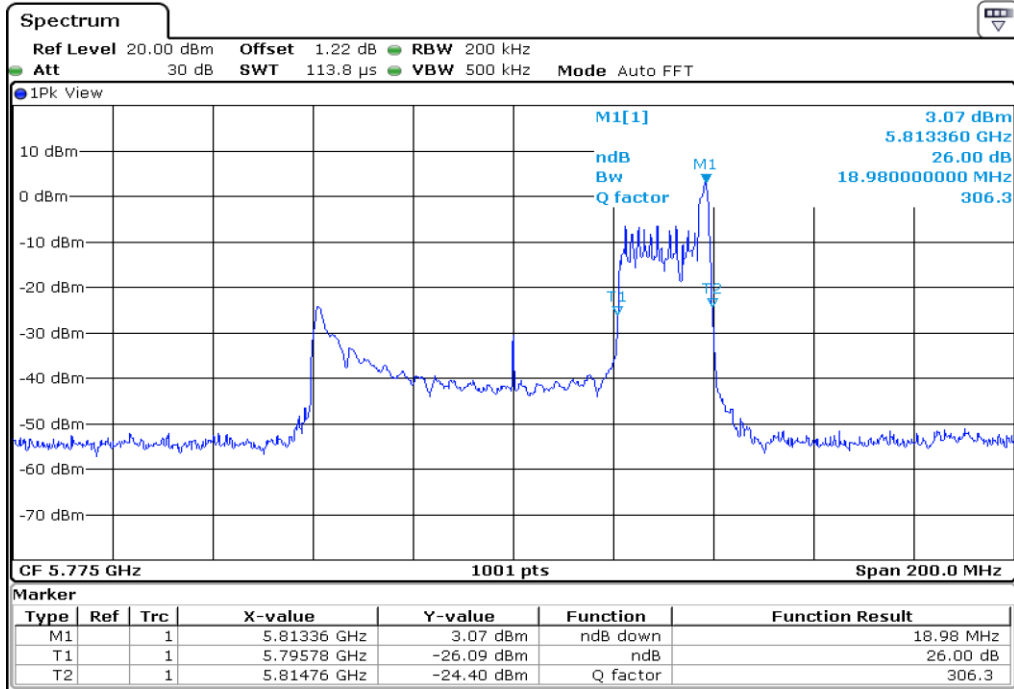

17 **26 dB Bandwidth**

18 **26 dB Bandwidth**

19 **26 dB Bandwidth**

20 **26 dB Bandwidth**

21 26 dB Bandwidth

22 26 dB Bandwidth

23 **26 dB Bandwidth**

24 **26 dB Bandwidth**

25 **26 dB Bandwidth**

26 **26 dB Bandwidth**

Test Band				WLAN_UNI3_AX			
Antenna				Ant 0			
Test Parameters for Channel Bandwidths							
Test Item	No.	Mode	Channel	Bandwidth	RU Tone	RB index	Verdict
26 dB Bandwidth	1	802.11ax HE80	155	80 MHz	26	Low	Pass
	2	802.11ax HE80	155	80 MHz	26	Middle	Pass
	3	802.11ax HE80	155	80 MHz	26	High	Pass
	4	802.11ax HE80	155	80 MHz	52	Low	Pass
	5	802.11ax HE80	155	80 MHz	52	Middle	Pass
	6	802.11ax HE80	155	80 MHz	52	High	Pass
	7	802.11ax HE80	155	80 MHz	106	Low	Pass
	8	802.11ax HE80	155	80 MHz	106	Middle	Pass
	9	802.11ax HE80	155	80 MHz	106	High	Pass
	10	802.11ax HE80	155	80 MHz	242	Low	Pass
	11	802.11ax HE80	155	80 MHz	242	Middle	Pass
	12	802.11ax HE80	155	80 MHz	242	High	Pass
	13	802.11ax HE80	155	80 MHz	484	Low	Pass
	14	802.11ax HE80	155	80 MHz	484	High	Pass
	15	802.11ax HE80	155	80 MHz	996	-	Pass
	16	802.11ax HE80	155	80 MHz	SU	-	Pass

1 26 dB Bandwidth

2 26 dB Bandwidth

3	26 dB Bandwidth
---	-----------------

4 **26 dB Bandwidth**

5 **26 dB Bandwidth**

6	26 dB Bandwidth
---	-----------------