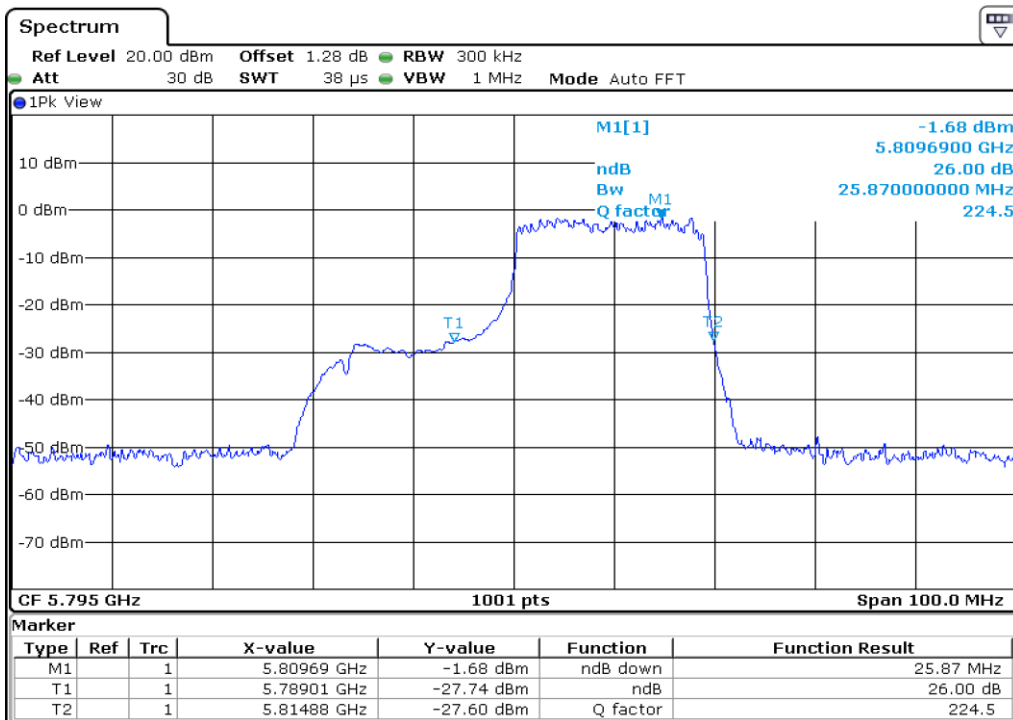

9 26 dB Bandwidth

10 26 dB Bandwidth

11 **26 dB Bandwidth**

12 **26 dB Bandwidth**

13 **26 dB Bandwidth**

14 **26 dB Bandwidth**

15 **26 dB Bandwidth**

16 **26 dB Bandwidth**

17 **26 dB Bandwidth**

18 **26 dB Bandwidth**

19 **26 dB Bandwidth**

20 **26 dB Bandwidth**

21 26 dB Bandwidth

22 26 dB Bandwidth

23 **26 dB Bandwidth**

24 **26 dB Bandwidth**

25 **26 dB Bandwidth**

26 **26 dB Bandwidth**

Test Band				WLAN_UNI3_AX			
Antenna				Ant 0			
Test Parameters for Channel Bandwidths							
Test Item	No.	Mode	Channel	Bandwidth	RU Tone	RB index	Verdict
26 dB Bandwidth	1	802.11ax HE80	155	80 MHz	26	Low	Pass
	2	802.11ax HE80	155	80 MHz	26	Middle	Pass
	3	802.11ax HE80	155	80 MHz	26	High	Pass
	4	802.11ax HE80	155	80 MHz	52	Low	Pass
	5	802.11ax HE80	155	80 MHz	52	Middle	Pass
	6	802.11ax HE80	155	80 MHz	52	High	Pass
	7	802.11ax HE80	155	80 MHz	106	Low	Pass
	8	802.11ax HE80	155	80 MHz	106	Middle	Pass
	9	802.11ax HE80	155	80 MHz	106	High	Pass
	10	802.11ax HE80	155	80 MHz	242	Low	Pass
	11	802.11ax HE80	155	80 MHz	242	Middle	Pass
	12	802.11ax HE80	155	80 MHz	242	High	Pass
	13	802.11ax HE80	155	80 MHz	484	Low	Pass
	14	802.11ax HE80	155	80 MHz	484	High	Pass
	15	802.11ax HE80	155	80 MHz	996	-	Pass
	16	802.11ax HE80	155	80 MHz	SU	-	Pass