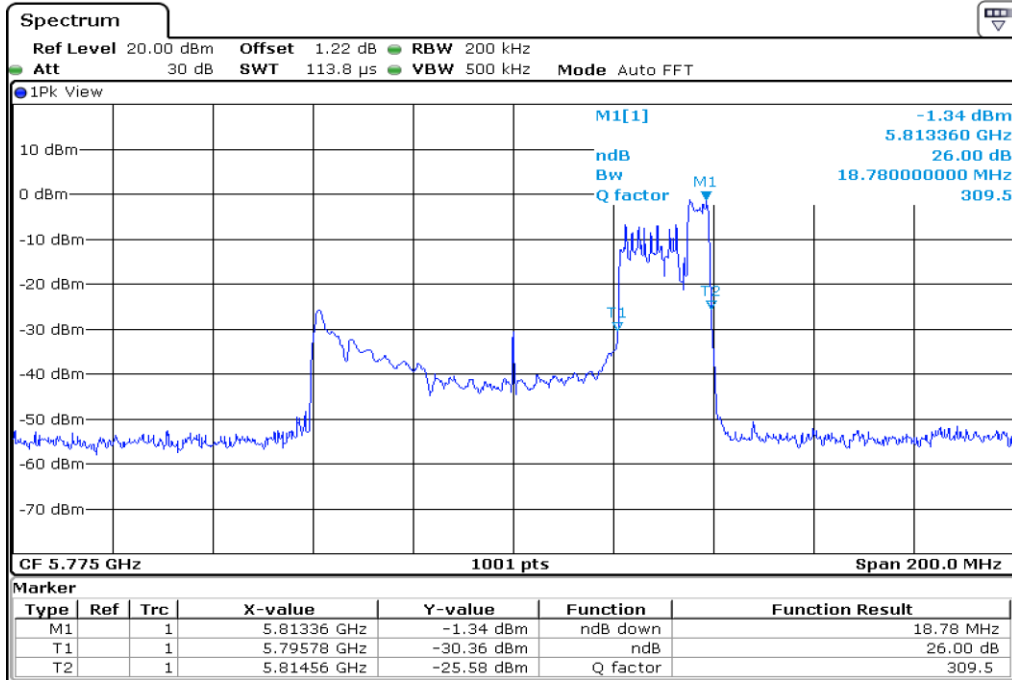

25 **26 dB Bandwidth**

26 **26 dB Bandwidth**

Test Band				WLAN_UNI3_AX			
Antenna				Ant 0			
Test Parameters for Channel Bandwidths							
Test Item	No.	Mode	Channel	Bandwidth	RU Tone	RB index	Verdict
26 dB Bandwidth	1	802.11ax HE80	155	80 MHz	26	Low	Pass
	2	802.11ax HE80	155	80 MHz	26	Middle	Pass
	3	802.11ax HE80	155	80 MHz	26	High	Pass
	4	802.11ax HE80	155	80 MHz	52	Low	Pass
	5	802.11ax HE80	155	80 MHz	52	Middle	Pass
	6	802.11ax HE80	155	80 MHz	52	High	Pass
	7	802.11ax HE80	155	80 MHz	106	Low	Pass
	8	802.11ax HE80	155	80 MHz	106	Middle	Pass
	9	802.11ax HE80	155	80 MHz	106	High	Pass
	10	802.11ax HE80	155	80 MHz	242	Low	Pass
	11	802.11ax HE80	155	80 MHz	242	Middle	Pass
	12	802.11ax HE80	155	80 MHz	242	High	Pass
	13	802.11ax HE80	155	80 MHz	484	Low	Pass
	14	802.11ax HE80	155	80 MHz	484	High	Pass
	15	802.11ax HE80	155	80 MHz	996	-	Pass
	16	802.11ax HE80	155	80 MHz	SU	-	Pass

1 26 dB Bandwidth

2 26 dB Bandwidth

3	26 dB Bandwidth
---	-----------------

4 **26 dB Bandwidth**

5 **26 dB Bandwidth**

6	26 dB Bandwidth
---	-----------------