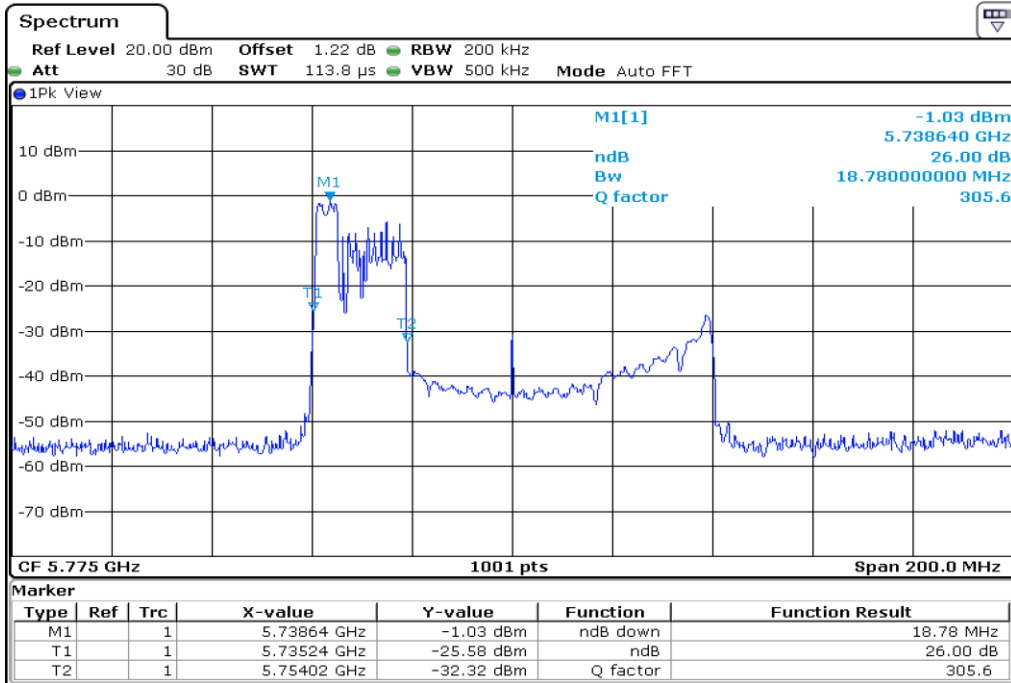

25 **26 dB Bandwidth**

26 **26 dB Bandwidth**

Test Band				WLAN_UNI3_AX			
Antenna				Ant 0			
Test Parameters for Channel Bandwidths							
Test Item	No.	Mode	Channel	Bandwidth	RU Tone	RB index	Verdict
26 dB Bandwidth	1	802.11ax HE80	155	80 MHz	26	Low	Pass
	2	802.11ax HE80	155	80 MHz	26	Middle	Pass
	3	802.11ax HE80	155	80 MHz	26	High	Pass
	4	802.11ax HE80	155	80 MHz	52	Low	Pass
	5	802.11ax HE80	155	80 MHz	52	Middle	Pass
	6	802.11ax HE80	155	80 MHz	52	High	Pass
	7	802.11ax HE80	155	80 MHz	106	Low	Pass
	8	802.11ax HE80	155	80 MHz	106	Middle	Pass
	9	802.11ax HE80	155	80 MHz	106	High	Pass
	10	802.11ax HE80	155	80 MHz	242	Low	Pass
	11	802.11ax HE80	155	80 MHz	242	Middle	Pass
	12	802.11ax HE80	155	80 MHz	242	High	Pass
	13	802.11ax HE80	155	80 MHz	484	Low	Pass
	14	802.11ax HE80	155	80 MHz	484	High	Pass
	15	802.11ax HE80	155	80 MHz	996	-	Pass
	16	802.11ax HE80	155	80 MHz	SU	-	Pass

1 26 dB Bandwidth

2 26 dB Bandwidth

3	26 dB Bandwidth
---	-----------------

4 **26 dB Bandwidth**

5 **26 dB Bandwidth**

6	26 dB Bandwidth
---	-----------------