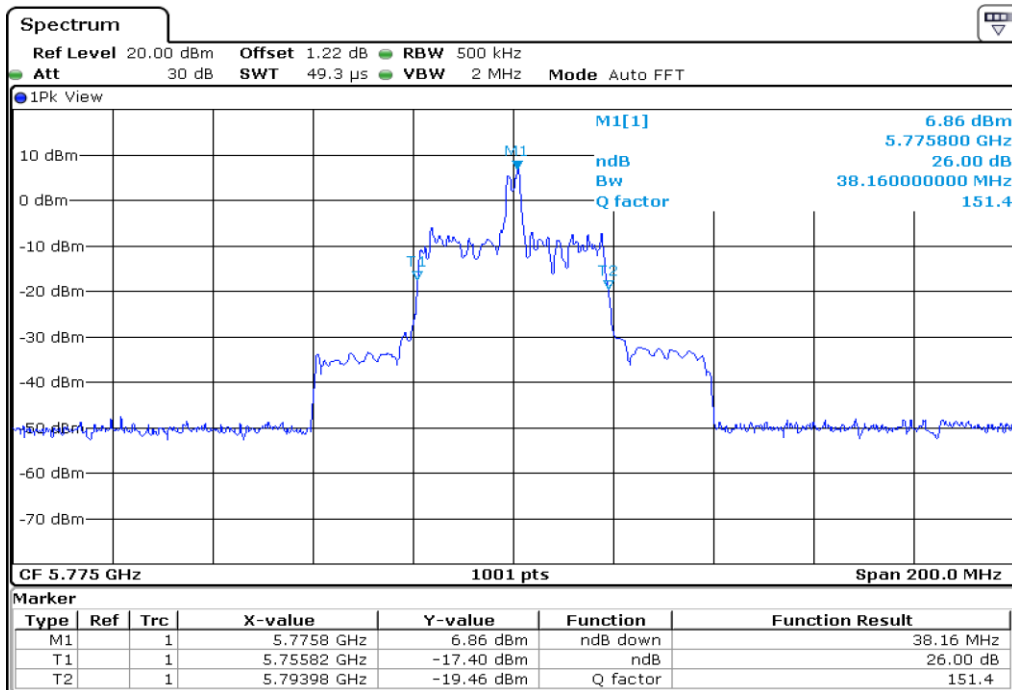

17 **26 dB Bandwidth**

18 **26 dB Bandwidth**

19 **26 dB Bandwidth**

20 **26 dB Bandwidth**

21 26 dB Bandwidth

22 26 dB Bandwidth

23 **26 dB Bandwidth**

24 **26 dB Bandwidth**

25 **26 dB Bandwidth**

26 **26 dB Bandwidth**

Test Band				WLAN_UNI3_AX			
Antenna				Ant 0			
Test Parameters for Channel Bandwidths							
Test Item	No.	Mode	Channel	Bandwidth	RU Tone	RB index	Verdict
26 dB Bandwidth	1	802.11ax HE80	155	80 MHz	26	Low	Pass
	2	802.11ax HE80	155	80 MHz	26	Middle	Pass
	3	802.11ax HE80	155	80 MHz	26	High	Pass
	4	802.11ax HE80	155	80 MHz	52	Low	Pass
	5	802.11ax HE80	155	80 MHz	52	Middle	Pass
	6	802.11ax HE80	155	80 MHz	52	High	Pass
	7	802.11ax HE80	155	80 MHz	106	Low	Pass
	8	802.11ax HE80	155	80 MHz	106	Middle	Pass
	9	802.11ax HE80	155	80 MHz	106	High	Pass
	10	802.11ax HE80	155	80 MHz	242	Low	Pass
	11	802.11ax HE80	155	80 MHz	242	Middle	Pass
	12	802.11ax HE80	155	80 MHz	242	High	Pass
	13	802.11ax HE80	155	80 MHz	484	Low	Pass
	14	802.11ax HE80	155	80 MHz	484	High	Pass
	15	802.11ax HE80	155	80 MHz	996	-	Pass
	16	802.11ax HE80	155	80 MHz	SU	-	Pass

1 26 dB Bandwidth

2 26 dB Bandwidth

3	26 dB Bandwidth
---	-----------------

4 **26 dB Bandwidth**

5 **26 dB Bandwidth**

6	26 dB Bandwidth
---	-----------------