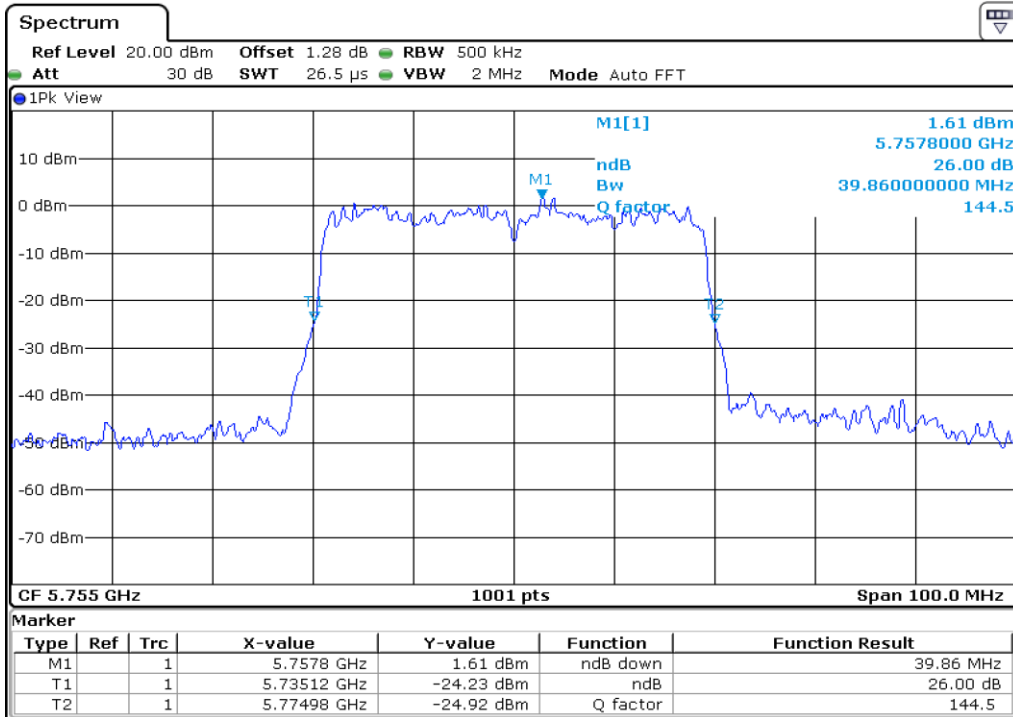

17 **26 dB Bandwidth**

18 **26 dB Bandwidth**

19 **26 dB Bandwidth**

20 **26 dB Bandwidth**

21 26 dB Bandwidth

22 26 dB Bandwidth

23 **26 dB Bandwidth**

24 **26 dB Bandwidth**

25 **26 dB Bandwidth**

26 **26 dB Bandwidth**

Test Band				WLAN_UNI3_AX			
Antenna				Ant 0			
Test Parameters for Channel Bandwidths							
Test Item	No.	Mode	Channel	Bandwidth	RU Tone	RB index	Verdict
26 dB Bandwidth	1	802.11ax HE80	155	80 MHz	26	Low	Pass
	2	802.11ax HE80	155	80 MHz	26	Middle	Pass
	3	802.11ax HE80	155	80 MHz	26	High	Pass
	4	802.11ax HE80	155	80 MHz	52	Low	Pass
	5	802.11ax HE80	155	80 MHz	52	Middle	Pass
	6	802.11ax HE80	155	80 MHz	52	High	Pass
	7	802.11ax HE80	155	80 MHz	106	Low	Pass
	8	802.11ax HE80	155	80 MHz	106	Middle	Pass
	9	802.11ax HE80	155	80 MHz	106	High	Pass
	10	802.11ax HE80	155	80 MHz	242	Low	Pass
	11	802.11ax HE80	155	80 MHz	242	Middle	Pass
	12	802.11ax HE80	155	80 MHz	242	High	Pass
	13	802.11ax HE80	155	80 MHz	484	Low	Pass
	14	802.11ax HE80	155	80 MHz	484	High	Pass
	15	802.11ax HE80	155	80 MHz	996	-	Pass
	16	802.11ax HE80	155	80 MHz	SU	-	Pass