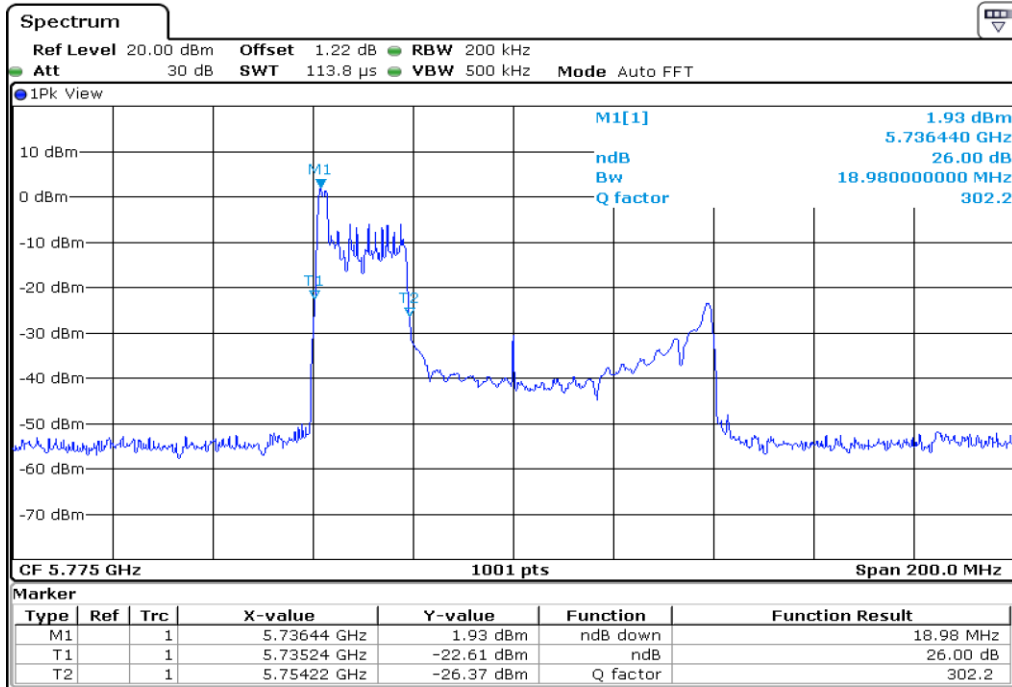

17 **26 dB Bandwidth**

18 **26 dB Bandwidth**

19 **26 dB Bandwidth**

20 **26 dB Bandwidth**

21 26 dB Bandwidth

22 26 dB Bandwidth

23 **26 dB Bandwidth**

24 **26 dB Bandwidth**

25 **26 dB Bandwidth**

26 **26 dB Bandwidth**

Test Band				WLAN_UNI3_AX			
Antenna				Ant 0			
Test Parameters for Channel Bandwidths							
Test Item	No.	Mode	Channel	Bandwidth	RU Tone	RB index	Verdict
26 dB Bandwidth	1	802.11ax HE80	155	80 MHz	26	Low	Pass
	2	802.11ax HE80	155	80 MHz	26	Middle	Pass
	3	802.11ax HE80	155	80 MHz	26	High	Pass
	4	802.11ax HE80	155	80 MHz	52	Low	Pass
	5	802.11ax HE80	155	80 MHz	52	Middle	Pass
	6	802.11ax HE80	155	80 MHz	52	High	Pass
	7	802.11ax HE80	155	80 MHz	106	Low	Pass
	8	802.11ax HE80	155	80 MHz	106	Middle	Pass
	9	802.11ax HE80	155	80 MHz	106	High	Pass
	10	802.11ax HE80	155	80 MHz	242	Low	Pass
	11	802.11ax HE80	155	80 MHz	242	Middle	Pass
	12	802.11ax HE80	155	80 MHz	242	High	Pass
	13	802.11ax HE80	155	80 MHz	484	Low	Pass
	14	802.11ax HE80	155	80 MHz	484	High	Pass
	15	802.11ax HE80	155	80 MHz	996	-	Pass
	16	802.11ax HE80	155	80 MHz	SU	-	Pass