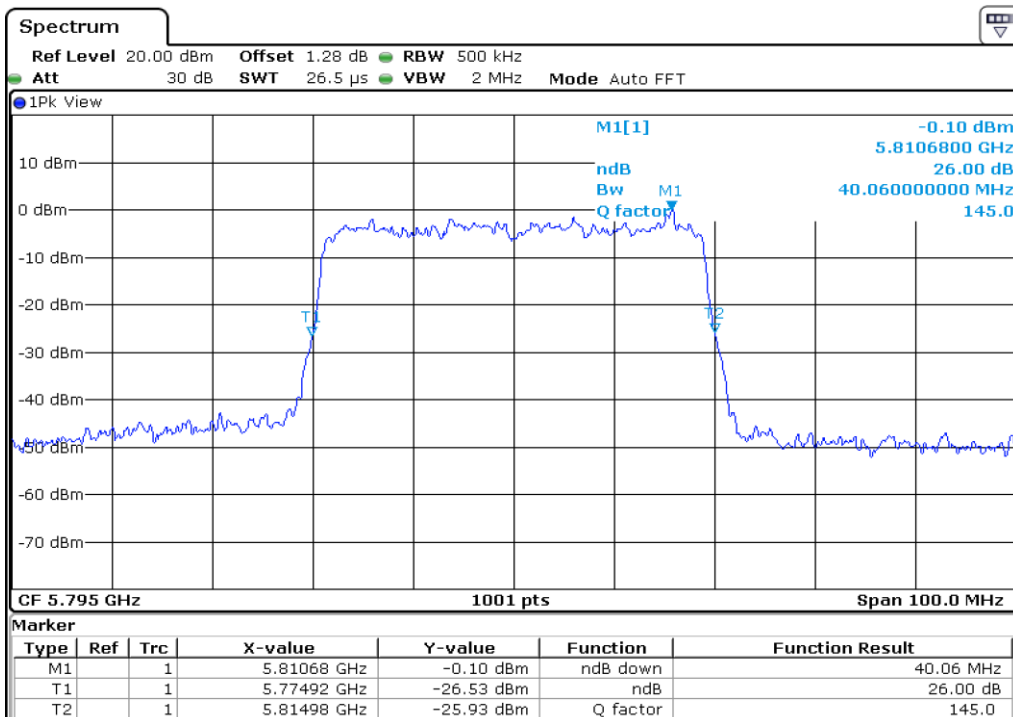

9 26 dB Bandwidth

10 26 dB Bandwidth

11 **26 dB Bandwidth**

12 **26 dB Bandwidth**

13 **26 dB Bandwidth**

14 **26 dB Bandwidth**

15 **26 dB Bandwidth**

16 **26 dB Bandwidth**

17 **26 dB Bandwidth**

18 **26 dB Bandwidth**

19 **26 dB Bandwidth**

20 **26 dB Bandwidth**

21 26 dB Bandwidth

22 26 dB Bandwidth

23 **26 dB Bandwidth**

24 **26 dB Bandwidth**

25 **26 dB Bandwidth**

26 **26 dB Bandwidth**

Test Band				WLAN_UNI3_AX			
Antenna				Ant 0			
Test Parameters for Channel Bandwidths							
Test Item	No.	Mode	Channel	Bandwidth	RU Tone	RB index	Verdict
26 dB Bandwidth	1	802.11ax HE80	155	80 MHz	26	Low	Pass
	2	802.11ax HE80	155	80 MHz	26	Middle	Pass
	3	802.11ax HE80	155	80 MHz	26	High	Pass
	4	802.11ax HE80	155	80 MHz	52	Low	Pass
	5	802.11ax HE80	155	80 MHz	52	Middle	Pass
	6	802.11ax HE80	155	80 MHz	52	High	Pass
	7	802.11ax HE80	155	80 MHz	106	Low	Pass
	8	802.11ax HE80	155	80 MHz	106	Middle	Pass
	9	802.11ax HE80	155	80 MHz	106	High	Pass
	10	802.11ax HE80	155	80 MHz	242	Low	Pass
	11	802.11ax HE80	155	80 MHz	242	Middle	Pass
	12	802.11ax HE80	155	80 MHz	242	High	Pass
	13	802.11ax HE80	155	80 MHz	484	Low	Pass
	14	802.11ax HE80	155	80 MHz	484	High	Pass
	15	802.11ax HE80	155	80 MHz	996	-	Pass
	16	802.11ax HE80	155	80 MHz	SU	-	Pass