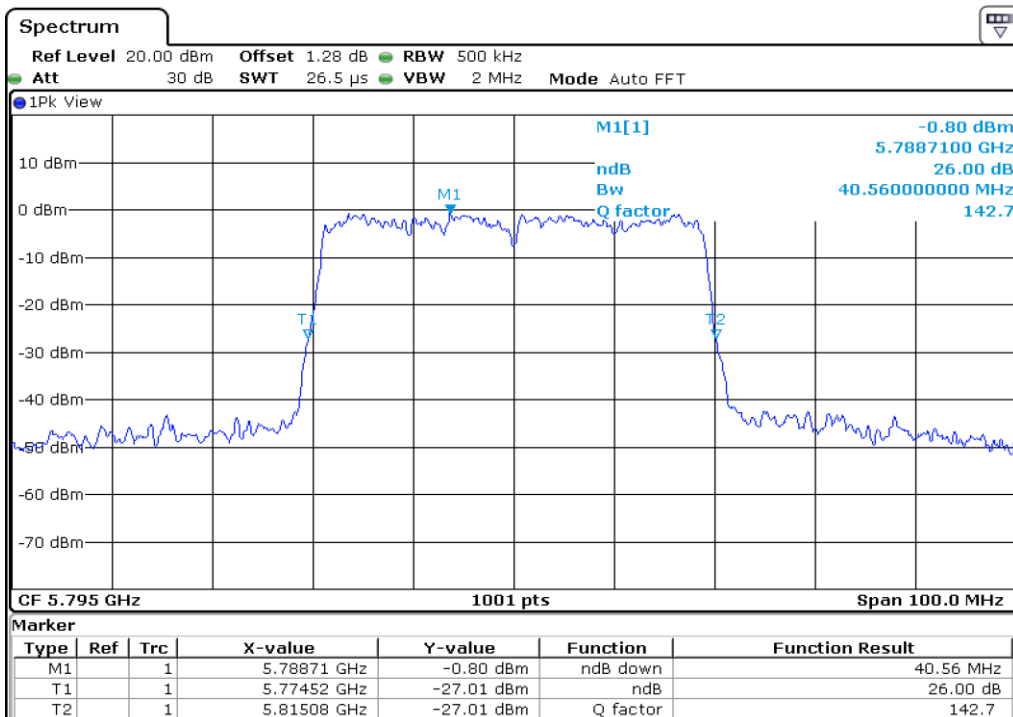

9 26 dB Bandwidth

10 26 dB Bandwidth

11 **26 dB Bandwidth**

12 **26 dB Bandwidth**

13 **26 dB Bandwidth**

14 **26 dB Bandwidth**

15 **26 dB Bandwidth**

16 **26 dB Bandwidth**

17 **26 dB Bandwidth**

18 **26 dB Bandwidth**

19 **26 dB Bandwidth**

20 **26 dB Bandwidth**

21 26 dB Bandwidth

22 26 dB Bandwidth

23 **26 dB Bandwidth**

24 **26 dB Bandwidth**

25 **26 dB Bandwidth**

26 **26 dB Bandwidth**

Test Band				WLAN_UNI3_AX			
Antenna				Ant 0			
Test Parameters for Channel Bandwidths							
Test Item	No.	Mode	Channel	Bandwidth	RU Tone	RB index	Verdict
26 dB Bandwidth	1	802.11ax HE80	155	80 MHz	26	Low	Pass
	2	802.11ax HE80	155	80 MHz	26	Middle	Pass
	3	802.11ax HE80	155	80 MHz	26	High	Pass
	4	802.11ax HE80	155	80 MHz	52	Low	Pass
	5	802.11ax HE80	155	80 MHz	52	Middle	Pass
	6	802.11ax HE80	155	80 MHz	52	High	Pass
	7	802.11ax HE80	155	80 MHz	106	Low	Pass
	8	802.11ax HE80	155	80 MHz	106	Middle	Pass
	9	802.11ax HE80	155	80 MHz	106	High	Pass
	10	802.11ax HE80	155	80 MHz	242	Low	Pass
	11	802.11ax HE80	155	80 MHz	242	Middle	Pass
	12	802.11ax HE80	155	80 MHz	242	High	Pass
	13	802.11ax HE80	155	80 MHz	484	Low	Pass
	14	802.11ax HE80	155	80 MHz	484	High	Pass
	15	802.11ax HE80	155	80 MHz	996	-	Pass
	16	802.11ax HE80	155	80 MHz	SU	-	Pass