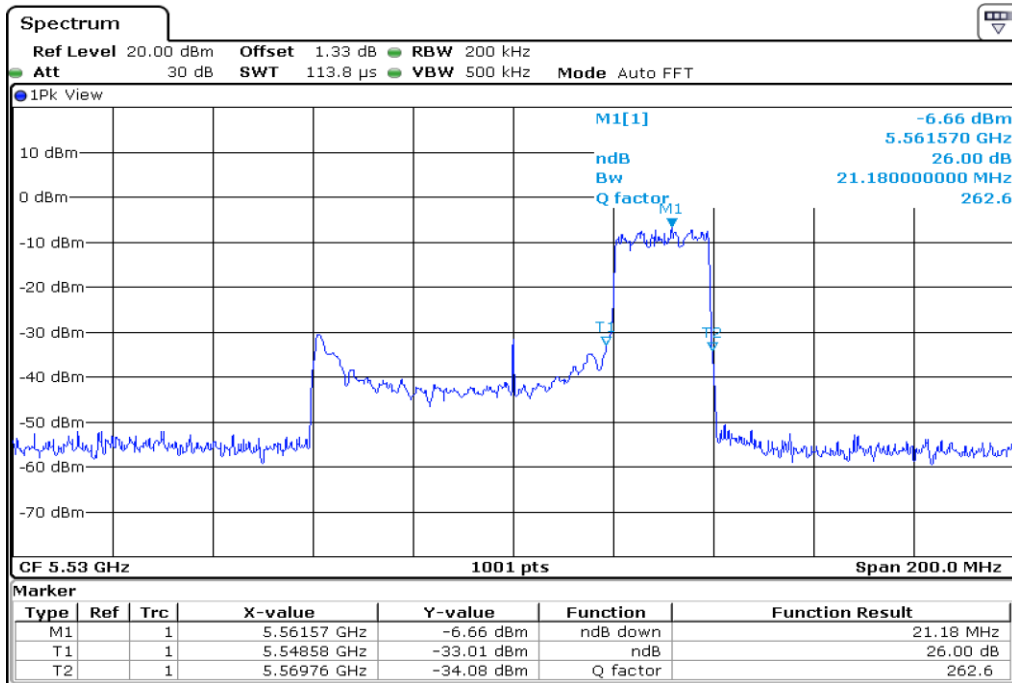

Test Band				WLAN_UNII2C_AX			
Antenna				Ant 0			
Test Parameters for Channel Bandwidths							
Test Item	No.	Mode	Channel	Bandwidth	RU Tone	RB index	Verdict
26 dB Bandwidth	1	802.11ax HE80	106	80 MHz	26	Low	Pass
	2	802.11ax HE80	106	80 MHz	26	Middle	Pass
	3	802.11ax HE80	106	80 MHz	26	High	Pass
	4	802.11ax HE80	106	80 MHz	52	Low	Pass
	5	802.11ax HE80	106	80 MHz	52	Middle	Pass
	6	802.11ax HE80	106	80 MHz	52	High	Pass
	7	802.11ax HE80	106	80 MHz	106	Low	Pass
	8	802.11ax HE80	106	80 MHz	106	Middle	Pass
	9	802.11ax HE80	106	80 MHz	106	High	Pass
	10	802.11ax HE80	106	80 MHz	242	Low	Pass
	11	802.11ax HE80	106	80 MHz	242	Middle	Pass
	12	802.11ax HE80	106	80 MHz	242	High	Pass
	13	802.11ax HE80	106	80 MHz	484	Low	Pass
	14	802.11ax HE80	106	80 MHz	484	High	Pass
	15	802.11ax HE80	106	80 MHz	996	-	Pass
	16	802.11ax HE80	106	80 MHz	SU	-	Pass

1 26 dB Bandwidth

2 26 dB Bandwidth

3	26 dB Bandwidth
---	-----------------

4
26 dB Bandwidth

5
26 dB Bandwidth

6	26 dB Bandwidth
---	-----------------

7 26 dB Bandwidth

8 26 dB Bandwidth

9	26 dB Bandwidth
---	-----------------

10 **26 dB Bandwidth**

11 **26 dB Bandwidth**

12	26 dB Bandwidth
----	-----------------

13 26 dB Bandwidth

14 26 dB Bandwidth

15	26 dB Bandwidth
----	-----------------