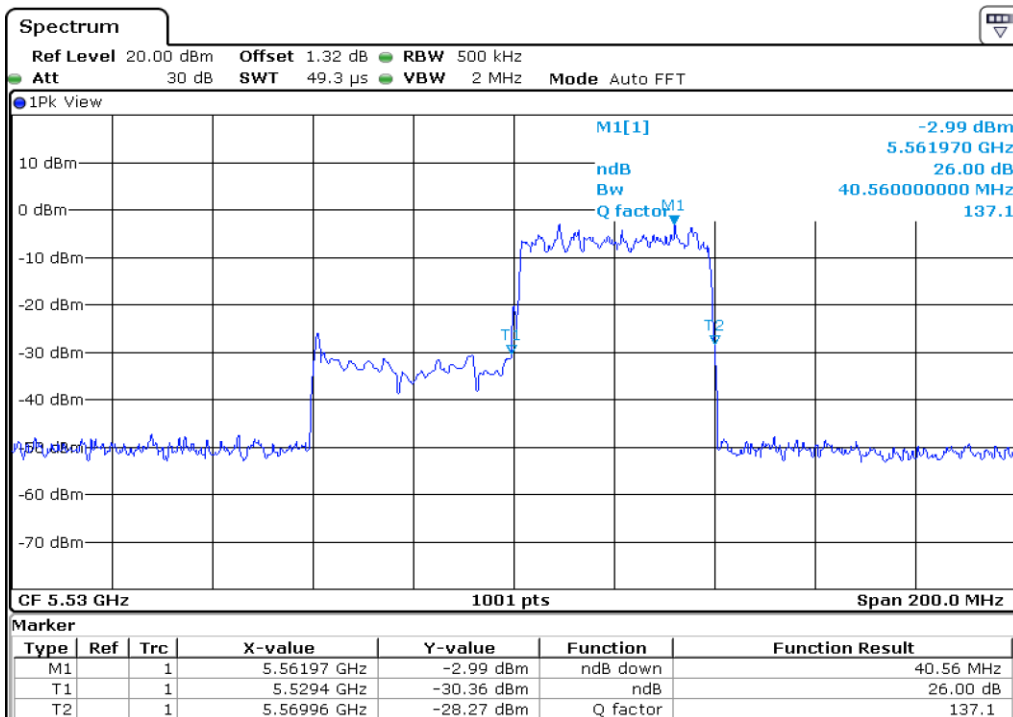

1 26 dB Bandwidth

2 26 dB Bandwidth

3	26 dB Bandwidth
----------	------------------------

4 **26 dB Bandwidth**

5 **26 dB Bandwidth**

6	26 dB Bandwidth
---	-----------------

7 **26 dB Bandwidth**

8 **26 dB Bandwidth**

9	26 dB Bandwidth
---	-----------------

10 **26 dB Bandwidth**

11 **26 dB Bandwidth**

12	26 dB Bandwidth
----	-----------------

13 **26 dB Bandwidth**

14 **26 dB Bandwidth**

15	26 dB Bandwidth
----	-----------------

16	26 dB Bandwidth
----	-----------------

Test Band				WLAN_UNII3_AX			
Antenna				Ant 0			
Test Parameters for Channel Bandwidths							
Test Item	No.	Mode	Channel	Bandwidth	RU Tone	RB index	Verdict
26 dB Bandwidth	1	802.11ax HE20	149	20 MHz	26	Low	Pass
	2	802.11ax HE20	149	20 MHz	26	Middle	Pass
	3	802.11ax HE20	149	20 MHz	26	High	Pass
	4	802.11ax HE20	157	20 MHz	26	Low	Pass
	5	802.11ax HE20	157	20 MHz	26	Middle	Pass
	6	802.11ax HE20	157	20 MHz	26	High	Pass
	7	802.11ax HE20	165	20 MHz	26	Low	Pass
	8	802.11ax HE20	165	20 MHz	26	Middle	Pass
	9	802.11ax HE20	165	20 MHz	26	High	Pass
	10	802.11ax HE20	149	20 MHz	52	Low	Pass
	11	802.11ax HE20	149	20 MHz	52	Middle	Pass
	12	802.11ax HE20	149	20 MHz	52	High	Pass
	13	802.11ax HE20	157	20 MHz	52	Low	Pass
	14	802.11ax HE20	157	20 MHz	52	Middle	Pass
	15	802.11ax HE20	157	20 MHz	52	High	Pass
	16	802.11ax HE20	165	20 MHz	52	Low	Pass
	17	802.11ax HE20	165	20 MHz	52	Middle	Pass
	18	802.11ax HE20	165	20 MHz	52	High	Pass
	19	802.11ax HE20	149	20 MHz	106	Low	Pass
	20	802.11ax HE20	149	20 MHz	106	High	Pass
	21	802.11ax HE20	157	20 MHz	106	Low	Pass
	22	802.11ax HE20	157	20 MHz	106	High	Pass
	23	802.11ax HE20	165	20 MHz	106	Low	Pass
	24	802.11ax HE20	165	20 MHz	106	High	Pass
	25	802.11ax HE20	149	20 MHz	242	-	Pass
	26	802.11ax HE20	157	20 MHz	242	-	Pass
	27	802.11ax HE20	165	20 MHz	242	-	Pass
	28	802.11ax HE20	149	20 MHz	SU	-	Pass
	29	802.11ax HE20	157	20 MHz	SU	-	Pass
	30	802.11ax HE20	165	20 MHz	SU	-	Pass

1 26 dB Bandwidth

2 26 dB Bandwidth