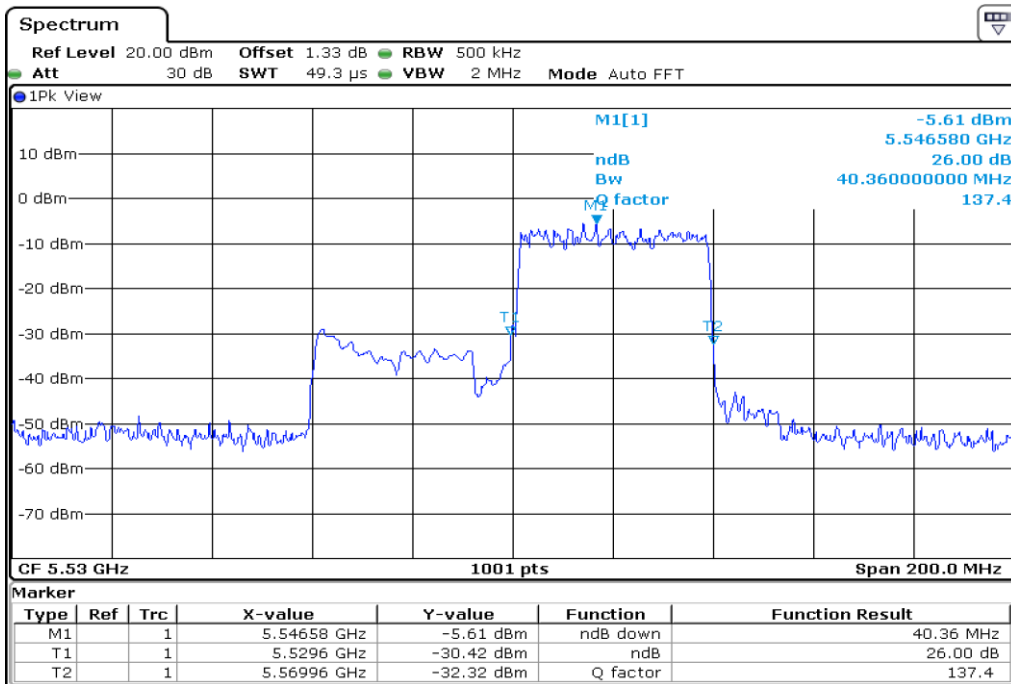

9	26 dB Bandwidth
---	-----------------

10 **26 dB Bandwidth**

11 **26 dB Bandwidth**

12	26 dB Bandwidth
----	-----------------

13 26 dB Bandwidth

14 26 dB Bandwidth

15	26 dB Bandwidth
----	-----------------

16	26 dB Bandwidth
----	-----------------

Test Band				WLAN_UNII2C_AX			
Antenna				Ant 1			
Test Parameters for Channel Bandwidths							
Test Item	No.	Mode	Channel	Bandwidth	RU Tone	RB index	Verdict
26 dB Bandwidth	1	802.11ax HE80	106	80 MHz	26	Low	Pass
	2	802.11ax HE80	106	80 MHz	26	Middle	Pass
	3	802.11ax HE80	106	80 MHz	26	High	Pass
	4	802.11ax HE80	106	80 MHz	52	Low	Pass
	5	802.11ax HE80	106	80 MHz	52	Middle	Pass
	6	802.11ax HE80	106	80 MHz	52	High	Pass
	7	802.11ax HE80	106	80 MHz	106	Low	Pass
	8	802.11ax HE80	106	80 MHz	106	Middle	Pass
	9	802.11ax HE80	106	80 MHz	106	High	Pass
	10	802.11ax HE80	106	80 MHz	242	Low	Pass
	11	802.11ax HE80	106	80 MHz	242	Middle	Pass
	12	802.11ax HE80	106	80 MHz	242	High	Pass
	13	802.11ax HE80	106	80 MHz	484	Low	Pass
	14	802.11ax HE80	106	80 MHz	484	High	Pass
	15	802.11ax HE80	106	80 MHz	996	-	Pass
	16	802.11ax HE80	106	80 MHz	SU	-	Pass