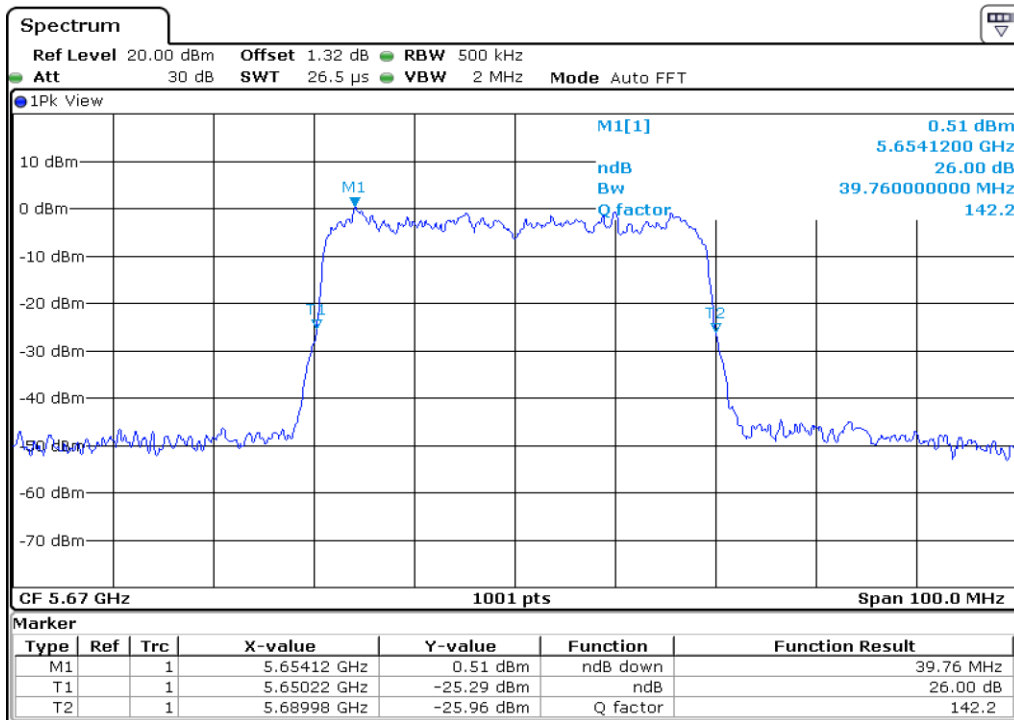

32 26 dB Bandwidth

33 26 dB Bandwidth

34 **26 dB Bandwidth**

35 **26 dB Bandwidth**

36	26 dB Bandwidth
----	-----------------

37 **26 dB Bandwidth**

38 **26 dB Bandwidth**

39	26 dB Bandwidth
----	-----------------

Test Band				WLAN_UNII2C_AX			
Antenna				Ant 0			
Test Parameters for Channel Bandwidths							
Test Item	No.	Mode	Channel	Bandwidth	RU Tone	RB index	Verdict
26 dB Bandwidth	1	802.11ax HE80	106	80 MHz	26	Low	Pass
	2	802.11ax HE80	106	80 MHz	26	Middle	Pass
	3	802.11ax HE80	106	80 MHz	26	High	Pass
	4	802.11ax HE80	106	80 MHz	52	Low	Pass
	5	802.11ax HE80	106	80 MHz	52	Middle	Pass
	6	802.11ax HE80	106	80 MHz	52	High	Pass
	7	802.11ax HE80	106	80 MHz	106	Low	Pass
	8	802.11ax HE80	106	80 MHz	106	Middle	Pass
	9	802.11ax HE80	106	80 MHz	106	High	Pass
	10	802.11ax HE80	106	80 MHz	242	Low	Pass
	11	802.11ax HE80	106	80 MHz	242	Middle	Pass
	12	802.11ax HE80	106	80 MHz	242	High	Pass
	13	802.11ax HE80	106	80 MHz	484	Low	Pass
	14	802.11ax HE80	106	80 MHz	484	High	Pass
	15	802.11ax HE80	106	80 MHz	996	-	Pass
	16	802.11ax HE80	106	80 MHz	SU	-	Pass