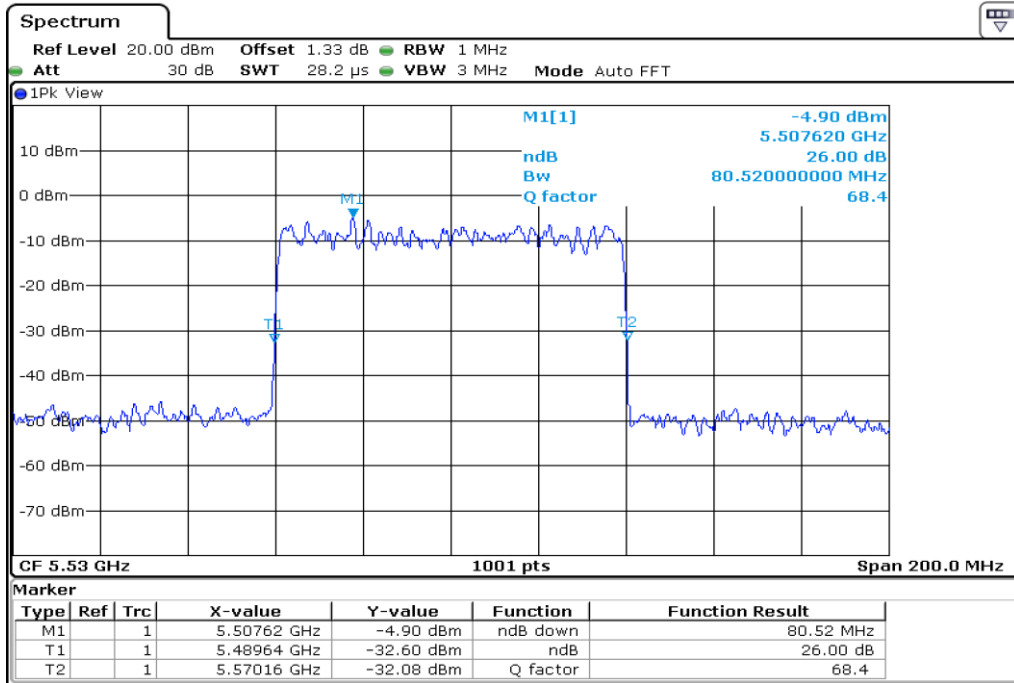

9	26 dB Bandwidth
---	-----------------

10 **26 dB Bandwidth**

11 **26 dB Bandwidth**

12	26 dB Bandwidth
----	-----------------

13 26 dB Bandwidth

14 26 dB Bandwidth

15	26 dB Bandwidth
----	-----------------

16	26 dB Bandwidth
----	-----------------

Test Band				WLAN_UNII2C_AX			
Antenna				Ant 1			
Test Parameters for Channel Bandwidths							
Test Item	No.	Mode	Channel	Bandwidth	RU Tone	RB index	Verdict
26 dB Bandwidth	1	802.11ax HE80	106	80 MHz	26	Low	Pass
	2	802.11ax HE80	106	80 MHz	26	Middle	Pass
	3	802.11ax HE80	106	80 MHz	26	High	Pass
	4	802.11ax HE80	106	80 MHz	52	Low	Pass
	5	802.11ax HE80	106	80 MHz	52	Middle	Pass
	6	802.11ax HE80	106	80 MHz	52	High	Pass
	7	802.11ax HE80	106	80 MHz	106	Low	Pass
	8	802.11ax HE80	106	80 MHz	106	Middle	Pass
	9	802.11ax HE80	106	80 MHz	106	High	Pass
	10	802.11ax HE80	106	80 MHz	242	Low	Pass
	11	802.11ax HE80	106	80 MHz	242	Middle	Pass
	12	802.11ax HE80	106	80 MHz	242	High	Pass
	13	802.11ax HE80	106	80 MHz	484	Low	Pass
	14	802.11ax HE80	106	80 MHz	484	High	Pass
	15	802.11ax HE80	106	80 MHz	996	-	Pass
	16	802.11ax HE80	106	80 MHz	SU	-	Pass