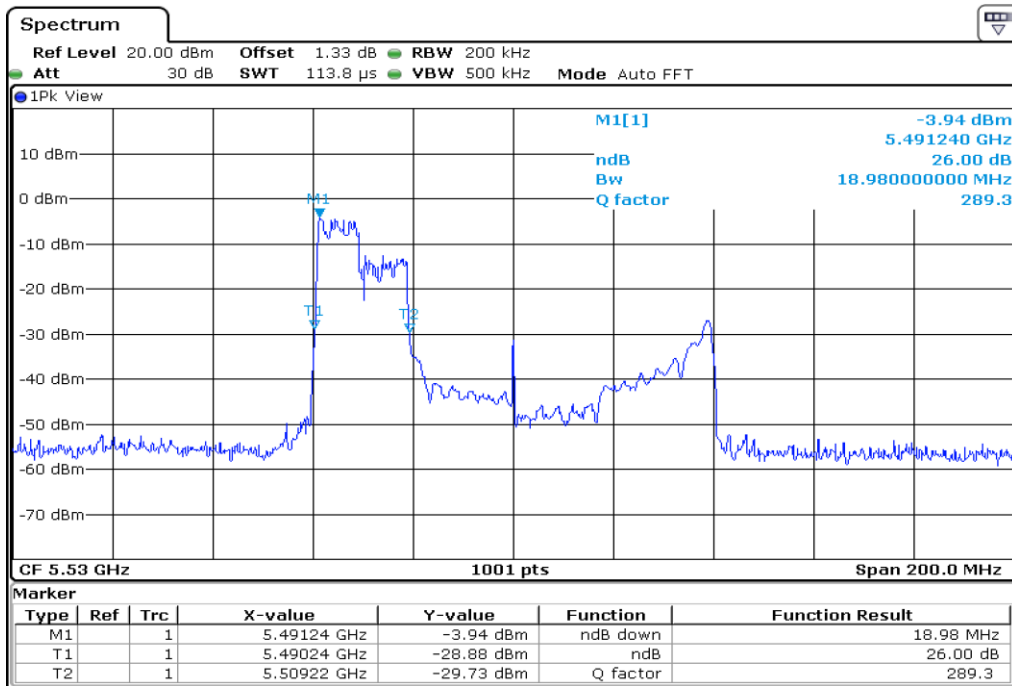

Test Band				WLAN_UNII2C_AX			
Antenna				Ant 0			
Test Parameters for Channel Bandwidths							
Test Item	No.	Mode	Channel	Bandwidth	RU Tone	RB index	Verdict
26 dB Bandwidth	1	802.11ax HE80	106	80 MHz	26	Low	Pass
	2	802.11ax HE80	106	80 MHz	26	Middle	Pass
	3	802.11ax HE80	106	80 MHz	26	High	Pass
	4	802.11ax HE80	106	80 MHz	52	Low	Pass
	5	802.11ax HE80	106	80 MHz	52	Middle	Pass
	6	802.11ax HE80	106	80 MHz	52	High	Pass
	7	802.11ax HE80	106	80 MHz	106	Low	Pass
	8	802.11ax HE80	106	80 MHz	106	Middle	Pass
	9	802.11ax HE80	106	80 MHz	106	High	Pass
	10	802.11ax HE80	106	80 MHz	242	Low	Pass
	11	802.11ax HE80	106	80 MHz	242	Middle	Pass
	12	802.11ax HE80	106	80 MHz	242	High	Pass
	13	802.11ax HE80	106	80 MHz	484	Low	Pass
	14	802.11ax HE80	106	80 MHz	484	High	Pass
	15	802.11ax HE80	106	80 MHz	996	-	Pass
	16	802.11ax HE80	106	80 MHz	SU	-	Pass

1 26 dB Bandwidth

2 26 dB Bandwidth

3	26 dB Bandwidth
---	-----------------

4
26 dB Bandwidth

5
26 dB Bandwidth

6	26 dB Bandwidth
---	-----------------

7 26 dB Bandwidth

8 26 dB Bandwidth

9	26 dB Bandwidth
---	-----------------

10 **26 dB Bandwidth**

11 **26 dB Bandwidth**

12	26 dB Bandwidth
----	-----------------

13 26 dB Bandwidth

14 26 dB Bandwidth

15	26 dB Bandwidth
----	-----------------