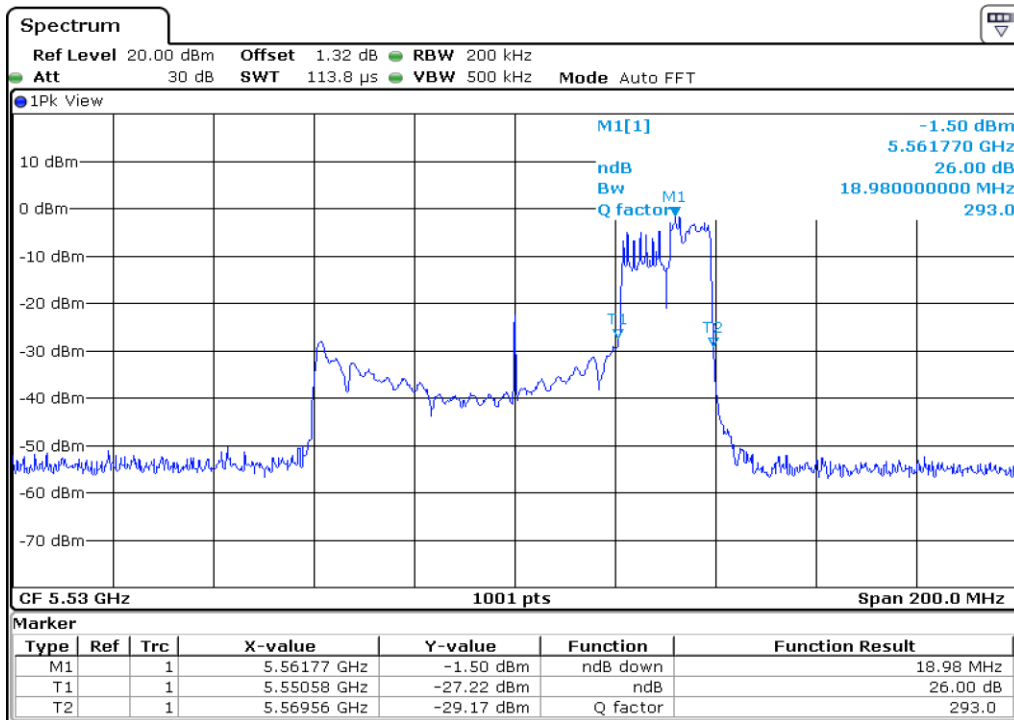

16	26 dB Bandwidth
----	-----------------

Test Band				WLAN_UNII2C_AX			
Antenna				Ant 1			
Test Parameters for Channel Bandwidths							
Test Item	No.	Mode	Channel	Bandwidth	RU Tone	RB index	Verdict
26 dB Bandwidth	1	802.11ax HE80	106	80 MHz	26	Low	Pass
	2	802.11ax HE80	106	80 MHz	26	Middle	Pass
	3	802.11ax HE80	106	80 MHz	26	High	Pass
	4	802.11ax HE80	106	80 MHz	52	Low	Pass
	5	802.11ax HE80	106	80 MHz	52	Middle	Pass
	6	802.11ax HE80	106	80 MHz	52	High	Pass
	7	802.11ax HE80	106	80 MHz	106	Low	Pass
	8	802.11ax HE80	106	80 MHz	106	Middle	Pass
	9	802.11ax HE80	106	80 MHz	106	High	Pass
	10	802.11ax HE80	106	80 MHz	242	Low	Pass
	11	802.11ax HE80	106	80 MHz	242	Middle	Pass
	12	802.11ax HE80	106	80 MHz	242	High	Pass
	13	802.11ax HE80	106	80 MHz	484	Low	Pass
	14	802.11ax HE80	106	80 MHz	484	High	Pass
	15	802.11ax HE80	106	80 MHz	996	-	Pass
	16	802.11ax HE80	106	80 MHz	SU	-	Pass

1 26 dB Bandwidth

2 26 dB Bandwidth

3	26 dB Bandwidth
----------	------------------------

4 **26 dB Bandwidth**

5 **26 dB Bandwidth**

6	26 dB Bandwidth
---	-----------------

7 **26 dB Bandwidth**

8 **26 dB Bandwidth**

9	26 dB Bandwidth
---	-----------------

10 **26 dB Bandwidth**

11 **26 dB Bandwidth**

12	26 dB Bandwidth
----	-----------------

13 **26 dB Bandwidth**

14 **26 dB Bandwidth**

15	26 dB Bandwidth
----	-----------------