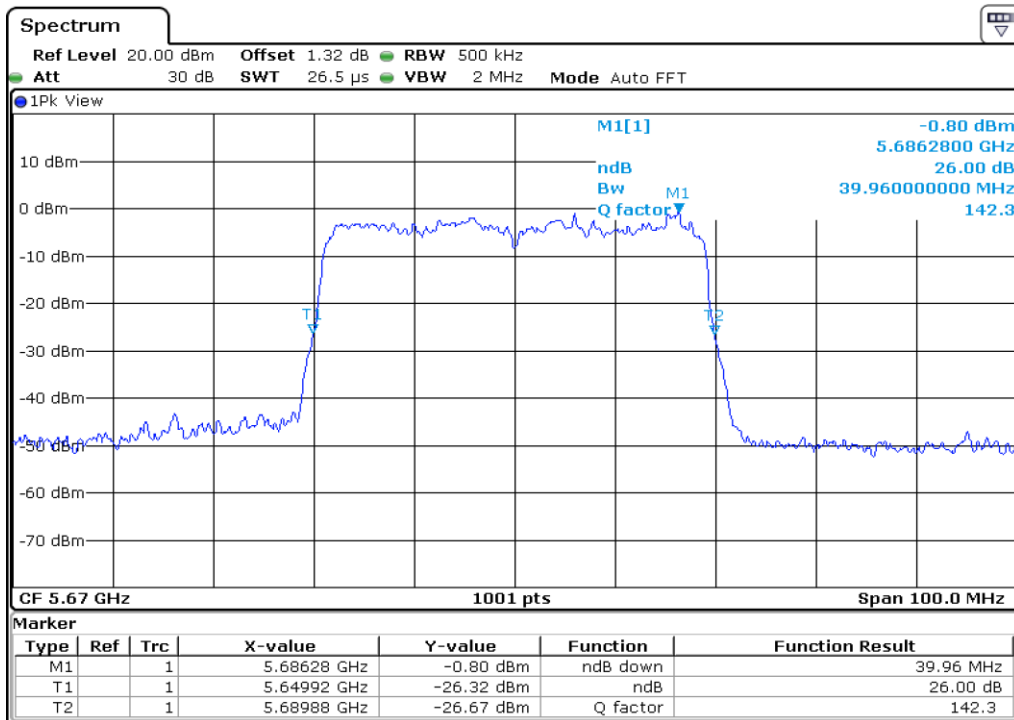

32 26 dB Bandwidth

33 26 dB Bandwidth

34 **26 dB Bandwidth**

35 **26 dB Bandwidth**

36	26 dB Bandwidth
----	-----------------

37 **26 dB Bandwidth**

38 **26 dB Bandwidth**

39	26 dB Bandwidth
----	-----------------

Test Band				WLAN_UNII2C_AX			
Antenna				Ant 0			
Test Parameters for Channel Bandwidths							
Test Item	No.	Mode	Channel	Bandwidth	RU Tone	RB index	Verdict
26 dB Bandwidth	1	802.11ax HE80	106	80 MHz	26	Low	Pass
	2	802.11ax HE80	106	80 MHz	26	Middle	Pass
	3	802.11ax HE80	106	80 MHz	26	High	Pass
	4	802.11ax HE80	106	80 MHz	52	Low	Pass
	5	802.11ax HE80	106	80 MHz	52	Middle	Pass
	6	802.11ax HE80	106	80 MHz	52	High	Pass
	7	802.11ax HE80	106	80 MHz	106	Low	Pass
	8	802.11ax HE80	106	80 MHz	106	Middle	Pass
	9	802.11ax HE80	106	80 MHz	106	High	Pass
	10	802.11ax HE80	106	80 MHz	242	Low	Pass
	11	802.11ax HE80	106	80 MHz	242	Middle	Pass
	12	802.11ax HE80	106	80 MHz	242	High	Pass
	13	802.11ax HE80	106	80 MHz	484	Low	Pass
	14	802.11ax HE80	106	80 MHz	484	High	Pass
	15	802.11ax HE80	106	80 MHz	996	-	Pass
	16	802.11ax HE80	106	80 MHz	SU	-	Pass