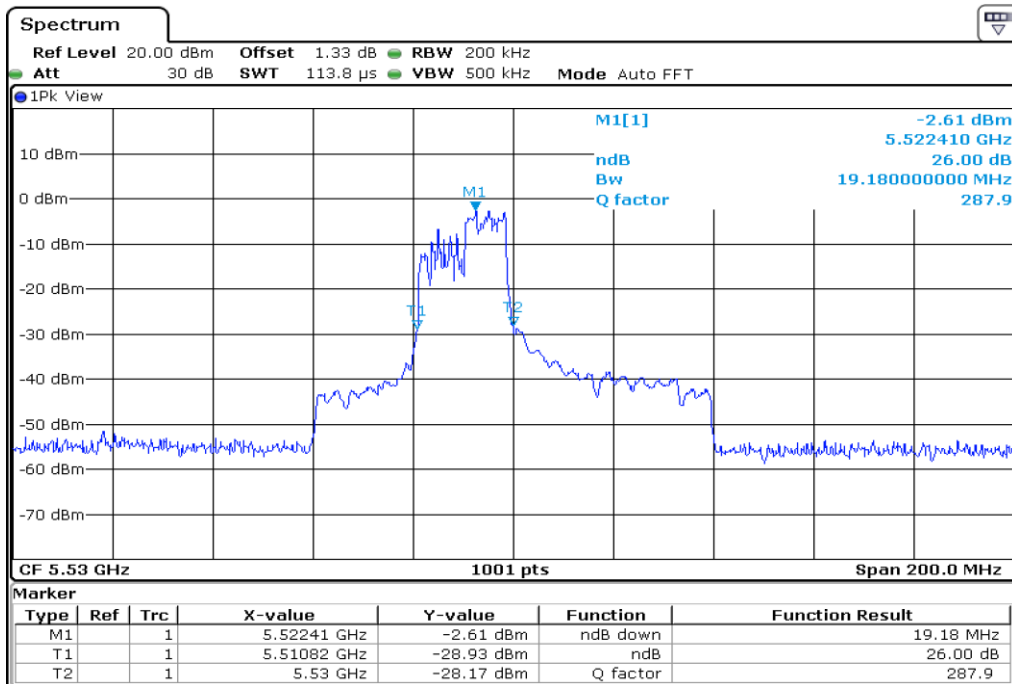

Test Band				WLAN_UNII2C_AX			
Antenna				Ant 0			
Test Parameters for Channel Bandwidths							
Test Item	No.	Mode	Channel	Bandwidth	RU Tone	RB index	Verdict
26 dB Bandwidth	1	802.11ax HE80	106	80 MHz	26	Low	Pass
	2	802.11ax HE80	106	80 MHz	26	Middle	Pass
	3	802.11ax HE80	106	80 MHz	26	High	Pass
	4	802.11ax HE80	106	80 MHz	52	Low	Pass
	5	802.11ax HE80	106	80 MHz	52	Middle	Pass
	6	802.11ax HE80	106	80 MHz	52	High	Pass
	7	802.11ax HE80	106	80 MHz	106	Low	Pass
	8	802.11ax HE80	106	80 MHz	106	Middle	Pass
	9	802.11ax HE80	106	80 MHz	106	High	Pass
	10	802.11ax HE80	106	80 MHz	242	Low	Pass
	11	802.11ax HE80	106	80 MHz	242	Middle	Pass
	12	802.11ax HE80	106	80 MHz	242	High	Pass
	13	802.11ax HE80	106	80 MHz	484	Low	Pass
	14	802.11ax HE80	106	80 MHz	484	High	Pass
	15	802.11ax HE80	106	80 MHz	996	-	Pass
	16	802.11ax HE80	106	80 MHz	SU	-	Pass

1 26 dB Bandwidth

2 26 dB Bandwidth

3	26 dB Bandwidth
---	-----------------

4
26 dB Bandwidth

5
26 dB Bandwidth

6	26 dB Bandwidth
---	-----------------

7 26 dB Bandwidth

8 26 dB Bandwidth

9	26 dB Bandwidth
---	-----------------

10 **26 dB Bandwidth**

11 **26 dB Bandwidth**

12	26 dB Bandwidth
----	-----------------

13 26 dB Bandwidth

14 26 dB Bandwidth

15	26 dB Bandwidth
----	-----------------