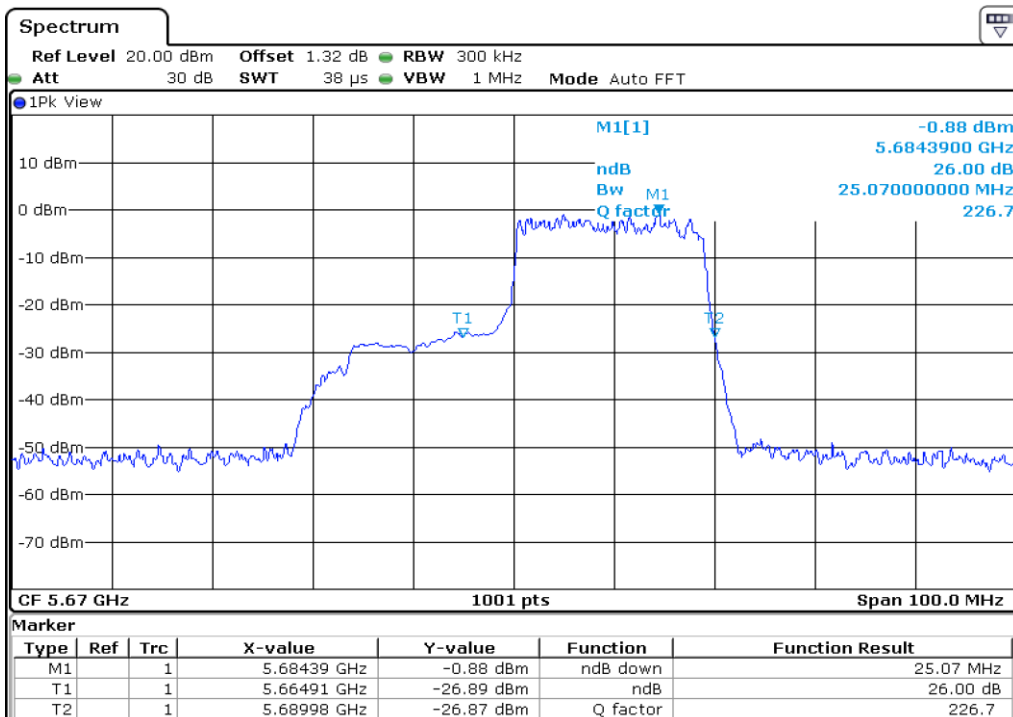

16 **26 dB Bandwidth**

17 **26 dB Bandwidth**

18	26 dB Bandwidth
----	-----------------

19 **26 dB Bandwidth**

20 **26 dB Bandwidth**

21 26 dB Bandwidth

22 26 dB Bandwidth

23 **26 dB Bandwidth**

24 **26 dB Bandwidth**

25 **26 dB Bandwidth**

26 **26 dB Bandwidth**

27	26 dB Bandwidth
----	-----------------

28 26 dB Bandwidth

29 26 dB Bandwidth

30 **26 dB Bandwidth**

31 **26 dB Bandwidth**

32 26 dB Bandwidth

33 26 dB Bandwidth

34 **26 dB Bandwidth**

35 **26 dB Bandwidth**

36	26 dB Bandwidth
----	-----------------

37 **26 dB Bandwidth**

38 **26 dB Bandwidth**

39	26 dB Bandwidth
----	-----------------

Test Band				WLAN_UNII2C_AX			
Antenna				Ant 0			
Test Parameters for Channel Bandwidths							
Test Item	No.	Mode	Channel	Bandwidth	RU Tone	RB index	Verdict
26 dB Bandwidth	1	802.11ax HE80	106	80 MHz	26	Low	Pass
	2	802.11ax HE80	106	80 MHz	26	Middle	Pass
	3	802.11ax HE80	106	80 MHz	26	High	Pass
	4	802.11ax HE80	106	80 MHz	52	Low	Pass
	5	802.11ax HE80	106	80 MHz	52	Middle	Pass
	6	802.11ax HE80	106	80 MHz	52	High	Pass
	7	802.11ax HE80	106	80 MHz	106	Low	Pass
	8	802.11ax HE80	106	80 MHz	106	Middle	Pass
	9	802.11ax HE80	106	80 MHz	106	High	Pass
	10	802.11ax HE80	106	80 MHz	242	Low	Pass
	11	802.11ax HE80	106	80 MHz	242	Middle	Pass
	12	802.11ax HE80	106	80 MHz	242	High	Pass
	13	802.11ax HE80	106	80 MHz	484	Low	Pass
	14	802.11ax HE80	106	80 MHz	484	High	Pass
	15	802.11ax HE80	106	80 MHz	996	-	Pass
	16	802.11ax HE80	106	80 MHz	SU	-	Pass