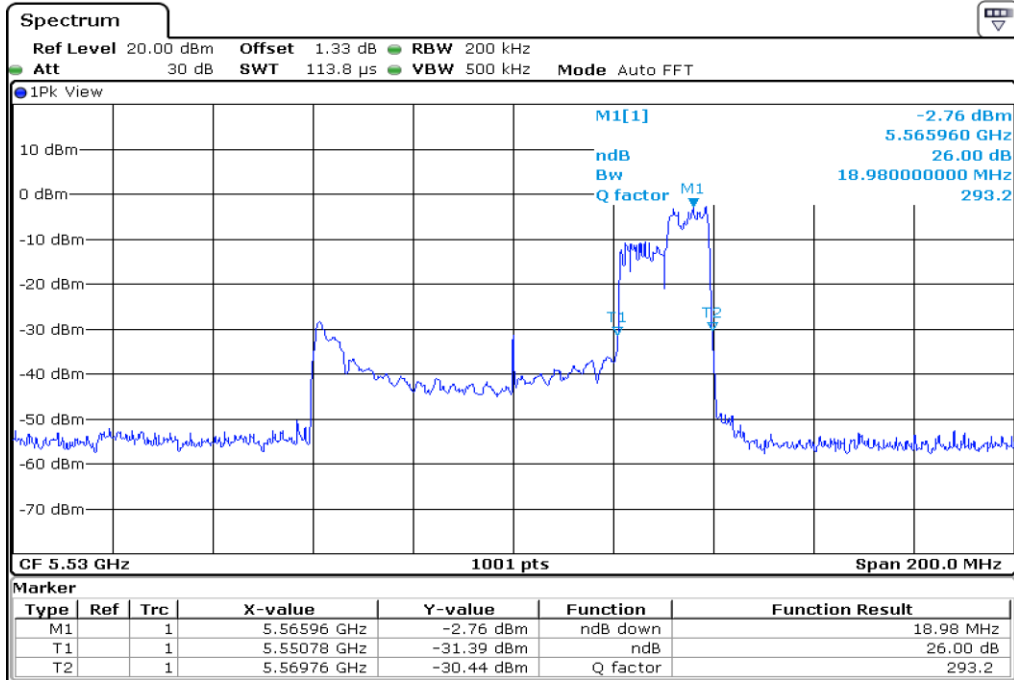

Test Band				WLAN_UNII2C_AX			
Antenna				Ant 0			
Test Parameters for Channel Bandwidths							
Test Item	No.	Mode	Channel	Bandwidth	RU Tone	RB index	Verdict
26 dB Bandwidth	1	802.11ax HE80	106	80 MHz	26	Low	Pass
	2	802.11ax HE80	106	80 MHz	26	Middle	Pass
	3	802.11ax HE80	106	80 MHz	26	High	Pass
	4	802.11ax HE80	106	80 MHz	52	Low	Pass
	5	802.11ax HE80	106	80 MHz	52	Middle	Pass
	6	802.11ax HE80	106	80 MHz	52	High	Pass
	7	802.11ax HE80	106	80 MHz	106	Low	Pass
	8	802.11ax HE80	106	80 MHz	106	Middle	Pass
	9	802.11ax HE80	106	80 MHz	106	High	Pass
	10	802.11ax HE80	106	80 MHz	242	Low	Pass
	11	802.11ax HE80	106	80 MHz	242	Middle	Pass
	12	802.11ax HE80	106	80 MHz	242	High	Pass
	13	802.11ax HE80	106	80 MHz	484	Low	Pass
	14	802.11ax HE80	106	80 MHz	484	High	Pass
	15	802.11ax HE80	106	80 MHz	996	-	Pass
	16	802.11ax HE80	106	80 MHz	SU	-	Pass

1 26 dB Bandwidth

2 26 dB Bandwidth

3	26 dB Bandwidth
---	-----------------

4
26 dB Bandwidth

5
26 dB Bandwidth

6	26 dB Bandwidth
---	-----------------

7 26 dB Bandwidth

8 26 dB Bandwidth

9	26 dB Bandwidth
---	-----------------

10 **26 dB Bandwidth**

11 **26 dB Bandwidth**

12	26 dB Bandwidth
----	-----------------

13 26 dB Bandwidth

14 26 dB Bandwidth

15	26 dB Bandwidth
----	-----------------