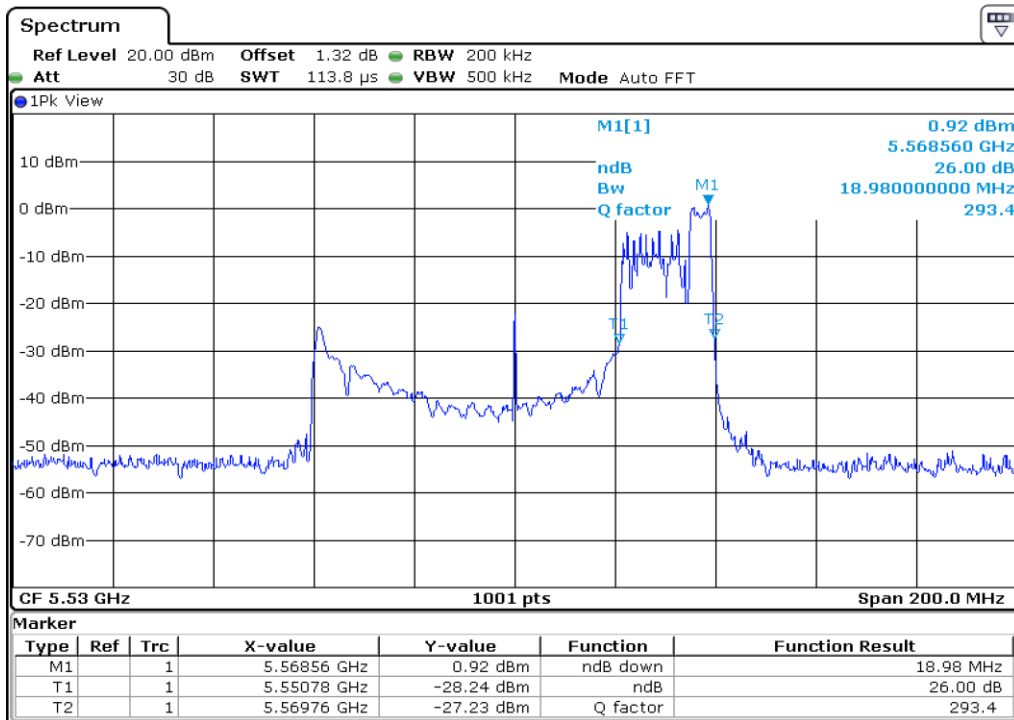

16	26 dB Bandwidth
----	-----------------

Test Band				WLAN_UNII2C_AX			
Antenna				Ant 1			
Test Parameters for Channel Bandwidths							
Test Item	No.	Mode	Channel	Bandwidth	RU Tone	RB index	Verdict
26 dB Bandwidth	1	802.11ax HE80	106	80 MHz	26	Low	Pass
	2	802.11ax HE80	106	80 MHz	26	Middle	Pass
	3	802.11ax HE80	106	80 MHz	26	High	Pass
	4	802.11ax HE80	106	80 MHz	52	Low	Pass
	5	802.11ax HE80	106	80 MHz	52	Middle	Pass
	6	802.11ax HE80	106	80 MHz	52	High	Pass
	7	802.11ax HE80	106	80 MHz	106	Low	Pass
	8	802.11ax HE80	106	80 MHz	106	Middle	Pass
	9	802.11ax HE80	106	80 MHz	106	High	Pass
	10	802.11ax HE80	106	80 MHz	242	Low	Pass
	11	802.11ax HE80	106	80 MHz	242	Middle	Pass
	12	802.11ax HE80	106	80 MHz	242	High	Pass
	13	802.11ax HE80	106	80 MHz	484	Low	Pass
	14	802.11ax HE80	106	80 MHz	484	High	Pass
	15	802.11ax HE80	106	80 MHz	996	-	Pass
	16	802.11ax HE80	106	80 MHz	SU	-	Pass

1 26 dB Bandwidth

2 26 dB Bandwidth

3	26 dB Bandwidth
----------	------------------------

4 **26 dB Bandwidth**

5 **26 dB Bandwidth**

6	26 dB Bandwidth
---	-----------------

7 **26 dB Bandwidth**

8 **26 dB Bandwidth**

9	26 dB Bandwidth
---	-----------------

10 **26 dB Bandwidth**

11 **26 dB Bandwidth**

12	26 dB Bandwidth
----	-----------------

13 **26 dB Bandwidth**

14 **26 dB Bandwidth**

15	26 dB Bandwidth
----	-----------------