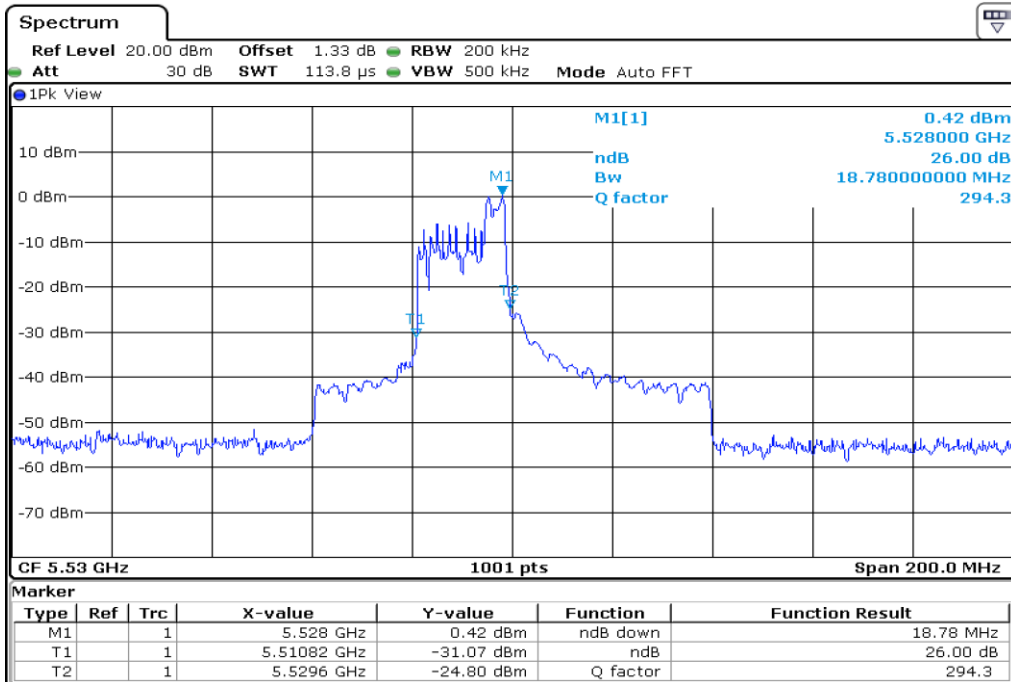

Test Band				WLAN_UNII2C_AX			
Antenna				Ant 0			
Test Parameters for Channel Bandwidths							
Test Item	No.	Mode	Channel	Bandwidth	RU Tone	RB index	Verdict
26 dB Bandwidth	1	802.11ax HE80	106	80 MHz	26	Low	Pass
	2	802.11ax HE80	106	80 MHz	26	Middle	Pass
	3	802.11ax HE80	106	80 MHz	26	High	Pass
	4	802.11ax HE80	106	80 MHz	52	Low	Pass
	5	802.11ax HE80	106	80 MHz	52	Middle	Pass
	6	802.11ax HE80	106	80 MHz	52	High	Pass
	7	802.11ax HE80	106	80 MHz	106	Low	Pass
	8	802.11ax HE80	106	80 MHz	106	Middle	Pass
	9	802.11ax HE80	106	80 MHz	106	High	Pass
	10	802.11ax HE80	106	80 MHz	242	Low	Pass
	11	802.11ax HE80	106	80 MHz	242	Middle	Pass
	12	802.11ax HE80	106	80 MHz	242	High	Pass
	13	802.11ax HE80	106	80 MHz	484	Low	Pass
	14	802.11ax HE80	106	80 MHz	484	High	Pass
	15	802.11ax HE80	106	80 MHz	996	-	Pass
	16	802.11ax HE80	106	80 MHz	SU	-	Pass

1 26 dB Bandwidth

2 26 dB Bandwidth

3	26 dB Bandwidth
---	-----------------

4
26 dB Bandwidth

5
26 dB Bandwidth

6	26 dB Bandwidth
---	-----------------

7 26 dB Bandwidth

8 26 dB Bandwidth

9	26 dB Bandwidth
---	-----------------

10 **26 dB Bandwidth**

11 **26 dB Bandwidth**

12	26 dB Bandwidth
----	-----------------

13 26 dB Bandwidth

14 26 dB Bandwidth

15	26 dB Bandwidth
----	-----------------