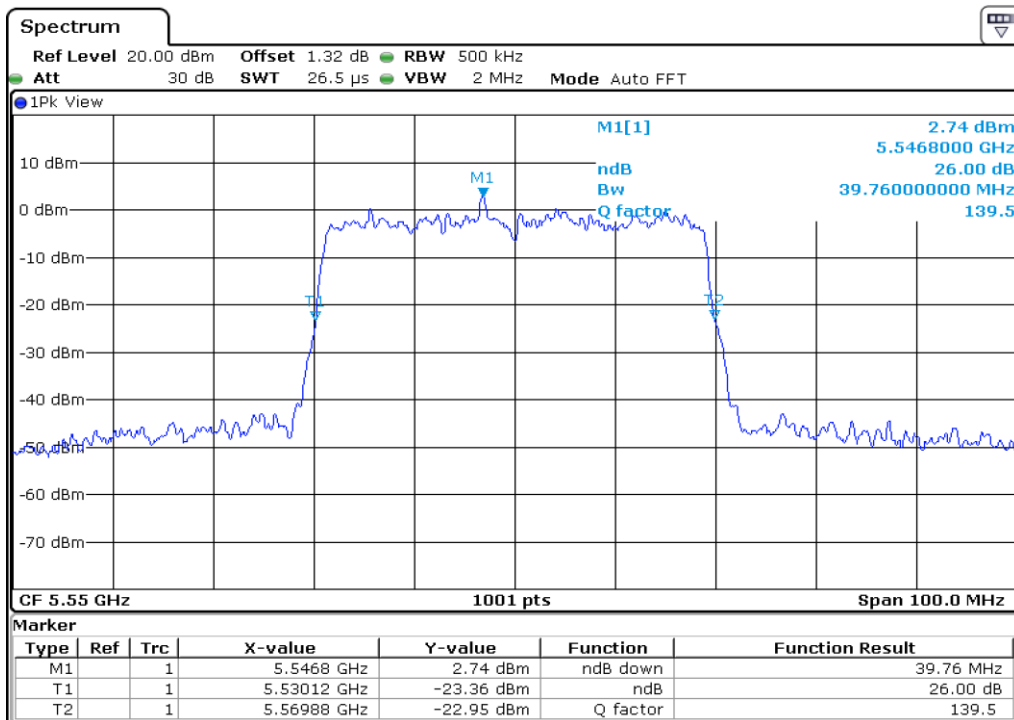

32 26 dB Bandwidth

33 26 dB Bandwidth

34 **26 dB Bandwidth**

35 **26 dB Bandwidth**

36	26 dB Bandwidth
----	-----------------

37 **26 dB Bandwidth**

38 **26 dB Bandwidth**

39	26 dB Bandwidth
----	-----------------

Test Band				WLAN_UNII2C_AX			
Antenna				Ant 0			
Test Parameters for Channel Bandwidths							
Test Item	No.	Mode	Channel	Bandwidth	RU Tone	RB index	Verdict
26 dB Bandwidth	1	802.11ax HE80	106	80 MHz	26	Low	Pass
	2	802.11ax HE80	106	80 MHz	26	Middle	Pass
	3	802.11ax HE80	106	80 MHz	26	High	Pass
	4	802.11ax HE80	106	80 MHz	52	Low	Pass
	5	802.11ax HE80	106	80 MHz	52	Middle	Pass
	6	802.11ax HE80	106	80 MHz	52	High	Pass
	7	802.11ax HE80	106	80 MHz	106	Low	Pass
	8	802.11ax HE80	106	80 MHz	106	Middle	Pass
	9	802.11ax HE80	106	80 MHz	106	High	Pass
	10	802.11ax HE80	106	80 MHz	242	Low	Pass
	11	802.11ax HE80	106	80 MHz	242	Middle	Pass
	12	802.11ax HE80	106	80 MHz	242	High	Pass
	13	802.11ax HE80	106	80 MHz	484	Low	Pass
	14	802.11ax HE80	106	80 MHz	484	High	Pass
	15	802.11ax HE80	106	80 MHz	996	-	Pass
	16	802.11ax HE80	106	80 MHz	SU	-	Pass