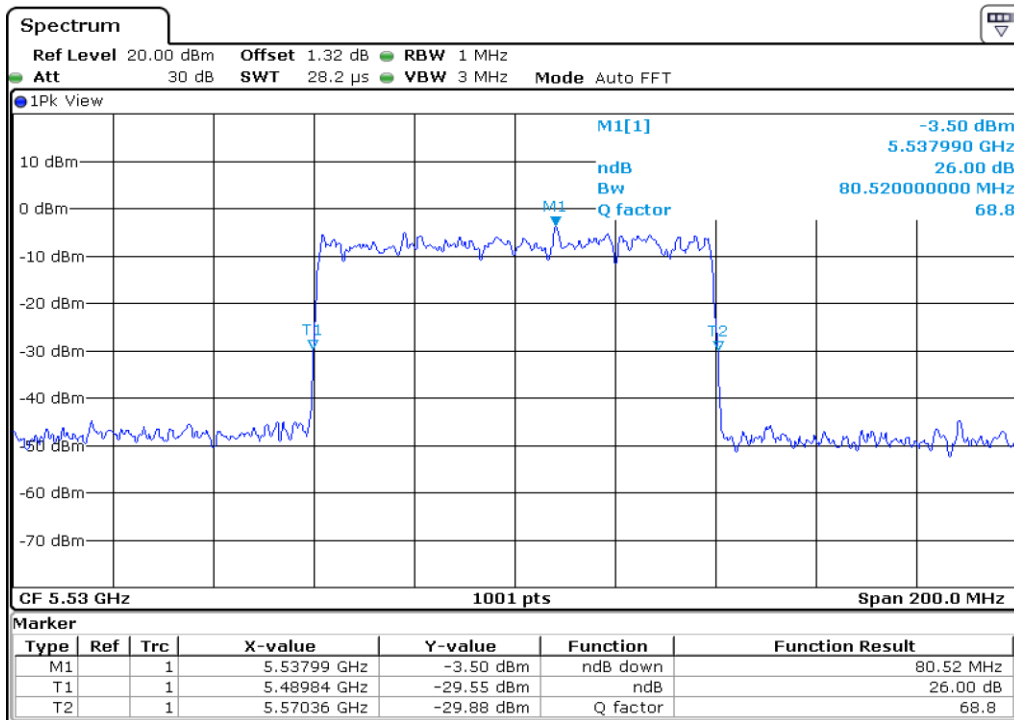

9	26 dB Bandwidth
---	-----------------

10 **26 dB Bandwidth**

11 **26 dB Bandwidth**

12	26 dB Bandwidth
----	-----------------

13 **26 dB Bandwidth**

14 **26 dB Bandwidth**

15	26 dB Bandwidth
----	-----------------

16	26 dB Bandwidth
----	-----------------

Test Band				WLAN_UNII3_AX			
Antenna				Ant 0			
Test Parameters for Channel Bandwidths							
Test Item	No.	Mode	Channel	Bandwidth	RU Tone	RB index	Verdict
26 dB Bandwidth	1	802.11ax HE20	149	20 MHz	26	Low	Pass
	2	802.11ax HE20	149	20 MHz	26	Middle	Pass
	3	802.11ax HE20	149	20 MHz	26	High	Pass
	4	802.11ax HE20	157	20 MHz	26	Low	Pass
	5	802.11ax HE20	157	20 MHz	26	Middle	Pass
	6	802.11ax HE20	157	20 MHz	26	High	Pass
	7	802.11ax HE20	165	20 MHz	26	Low	Pass
	8	802.11ax HE20	165	20 MHz	26	Middle	Pass
	9	802.11ax HE20	165	20 MHz	26	High	Pass
	10	802.11ax HE20	149	20 MHz	52	Low	Pass
	11	802.11ax HE20	149	20 MHz	52	Middle	Pass
	12	802.11ax HE20	149	20 MHz	52	High	Pass
	13	802.11ax HE20	157	20 MHz	52	Low	Pass
	14	802.11ax HE20	157	20 MHz	52	Middle	Pass
	15	802.11ax HE20	157	20 MHz	52	High	Pass
	16	802.11ax HE20	165	20 MHz	52	Low	Pass
	17	802.11ax HE20	165	20 MHz	52	Middle	Pass
	18	802.11ax HE20	165	20 MHz	52	High	Pass
	19	802.11ax HE20	149	20 MHz	106	Low	Pass
	20	802.11ax HE20	149	20 MHz	106	High	Pass
	21	802.11ax HE20	157	20 MHz	106	Low	Pass
	22	802.11ax HE20	157	20 MHz	106	High	Pass
	23	802.11ax HE20	165	20 MHz	106	Low	Pass
	24	802.11ax HE20	165	20 MHz	106	High	Pass
	25	802.11ax HE20	149	20 MHz	242	-	Pass
	26	802.11ax HE20	157	20 MHz	242	-	Pass
	27	802.11ax HE20	165	20 MHz	242	-	Pass
	28	802.11ax HE20	149	20 MHz	SU	-	Pass
	29	802.11ax HE20	157	20 MHz	SU	-	Pass
	30	802.11ax HE20	165	20 MHz	SU	-	Pass

1 26 dB Bandwidth

2 26 dB Bandwidth