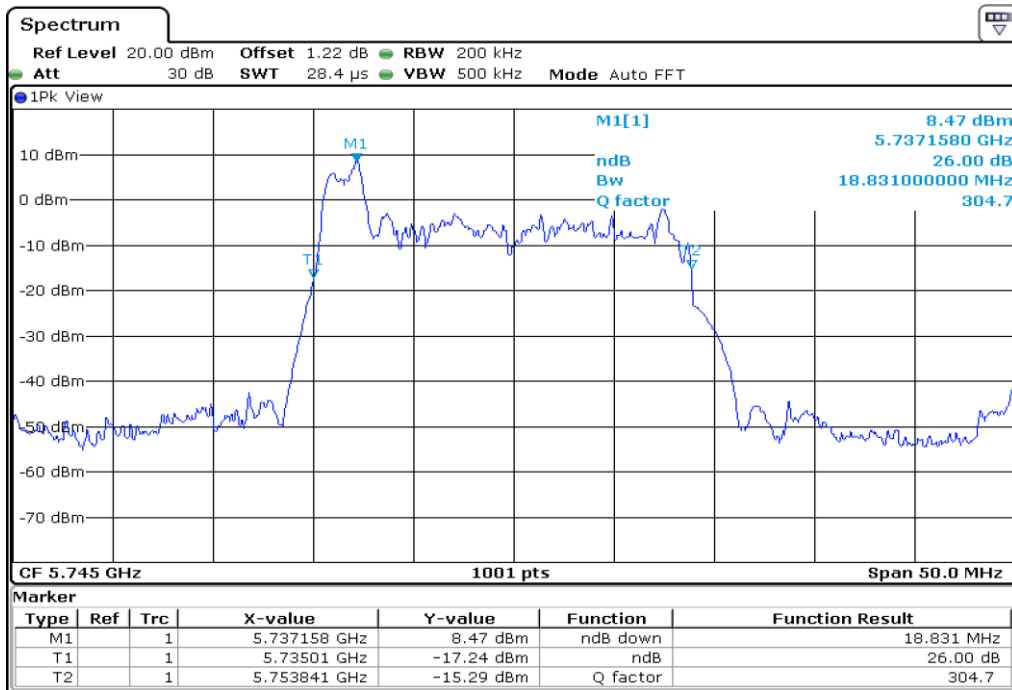

1 26 dB Bandwidth

2 26 dB Bandwidth

3	26 dB Bandwidth
----------	------------------------

4 **26 dB Bandwidth**

5 **26 dB Bandwidth**

6	26 dB Bandwidth
---	-----------------

7 **26 dB Bandwidth**

8 **26 dB Bandwidth**

9	26 dB Bandwidth
---	-----------------

10 **26 dB Bandwidth**

11 **26 dB Bandwidth**

12	26 dB Bandwidth
----	-----------------

13 **26 dB Bandwidth**

14 **26 dB Bandwidth**

15	26 dB Bandwidth
----	-----------------

16	26 dB Bandwidth
----	-----------------

Test Band				WLAN_UNII3_AX			
Antenna				Ant 0			
Test Parameters for Channel Bandwidths							
Test Item	No.	Mode	Channel	Bandwidth	RU Tone	RB index	Verdict
26 dB Bandwidth	1	802.11ax HE20	149	20 MHz	26	Low	Pass
	2	802.11ax HE20	149	20 MHz	26	Middle	Pass
	3	802.11ax HE20	149	20 MHz	26	High	Pass
	4	802.11ax HE20	157	20 MHz	26	Low	Pass
	5	802.11ax HE20	157	20 MHz	26	Middle	Pass
	6	802.11ax HE20	157	20 MHz	26	High	Pass
	7	802.11ax HE20	165	20 MHz	26	Low	Pass
	8	802.11ax HE20	165	20 MHz	26	Middle	Pass
	9	802.11ax HE20	165	20 MHz	26	High	Pass
	10	802.11ax HE20	149	20 MHz	52	Low	Pass
	11	802.11ax HE20	149	20 MHz	52	Middle	Pass
	12	802.11ax HE20	149	20 MHz	52	High	Pass
	13	802.11ax HE20	157	20 MHz	52	Low	Pass
	14	802.11ax HE20	157	20 MHz	52	Middle	Pass
	15	802.11ax HE20	157	20 MHz	52	High	Pass
	16	802.11ax HE20	165	20 MHz	52	Low	Pass
	17	802.11ax HE20	165	20 MHz	52	Middle	Pass
	18	802.11ax HE20	165	20 MHz	52	High	Pass
	19	802.11ax HE20	149	20 MHz	106	Low	Pass
	20	802.11ax HE20	149	20 MHz	106	High	Pass
	21	802.11ax HE20	157	20 MHz	106	Low	Pass
	22	802.11ax HE20	157	20 MHz	106	High	Pass
	23	802.11ax HE20	165	20 MHz	106	Low	Pass
	24	802.11ax HE20	165	20 MHz	106	High	Pass
	25	802.11ax HE20	149	20 MHz	242	-	Pass
	26	802.11ax HE20	157	20 MHz	242	-	Pass
	27	802.11ax HE20	165	20 MHz	242	-	Pass
	28	802.11ax HE20	149	20 MHz	SU	-	Pass
	29	802.11ax HE20	157	20 MHz	SU	-	Pass
	30	802.11ax HE20	165	20 MHz	SU	-	Pass

1 26 dB Bandwidth

2 26 dB Bandwidth