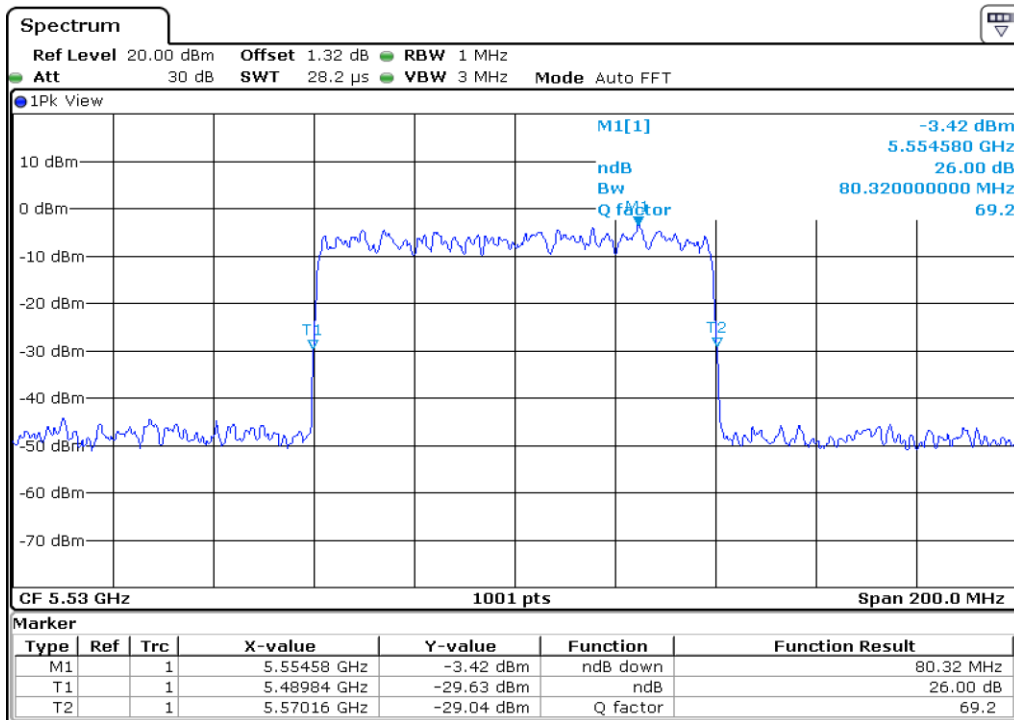

9	26 dB Bandwidth
---	-----------------

10 **26 dB Bandwidth**

11 **26 dB Bandwidth**

12	26 dB Bandwidth
----	-----------------

13 **26 dB Bandwidth**

14 **26 dB Bandwidth**

15	26 dB Bandwidth
----	-----------------

16	26 dB Bandwidth
----	-----------------

Test Band				WLAN_UNII3_AX			
Antenna				Ant 0			
Test Parameters for Channel Bandwidths							
Test Item	No.	Mode	Channel	Bandwidth	RU Tone	RB index	Verdict
26 dB Bandwidth	1	802.11ax HE20	149	20 MHz	26	Low	Pass
	2	802.11ax HE20	149	20 MHz	26	Middle	Pass
	3	802.11ax HE20	149	20 MHz	26	High	Pass
	4	802.11ax HE20	157	20 MHz	26	Low	Pass
	5	802.11ax HE20	157	20 MHz	26	Middle	Pass
	6	802.11ax HE20	157	20 MHz	26	High	Pass
	7	802.11ax HE20	165	20 MHz	26	Low	Pass
	8	802.11ax HE20	165	20 MHz	26	Middle	Pass
	9	802.11ax HE20	165	20 MHz	26	High	Pass
	10	802.11ax HE20	149	20 MHz	52	Low	Pass
	11	802.11ax HE20	149	20 MHz	52	Middle	Pass
	12	802.11ax HE20	149	20 MHz	52	High	Pass
	13	802.11ax HE20	157	20 MHz	52	Low	Pass
	14	802.11ax HE20	157	20 MHz	52	Middle	Pass
	15	802.11ax HE20	157	20 MHz	52	High	Pass
	16	802.11ax HE20	165	20 MHz	52	Low	Pass
	17	802.11ax HE20	165	20 MHz	52	Middle	Pass
	18	802.11ax HE20	165	20 MHz	52	High	Pass
	19	802.11ax HE20	149	20 MHz	106	Low	Pass
	20	802.11ax HE20	149	20 MHz	106	High	Pass
	21	802.11ax HE20	157	20 MHz	106	Low	Pass
	22	802.11ax HE20	157	20 MHz	106	High	Pass
	23	802.11ax HE20	165	20 MHz	106	Low	Pass
	24	802.11ax HE20	165	20 MHz	106	High	Pass
	25	802.11ax HE20	149	20 MHz	242	-	Pass
	26	802.11ax HE20	157	20 MHz	242	-	Pass
	27	802.11ax HE20	165	20 MHz	242	-	Pass
	28	802.11ax HE20	149	20 MHz	SU	-	Pass
	29	802.11ax HE20	157	20 MHz	SU	-	Pass
	30	802.11ax HE20	165	20 MHz	SU	-	Pass

1 26 dB Bandwidth

2 26 dB Bandwidth