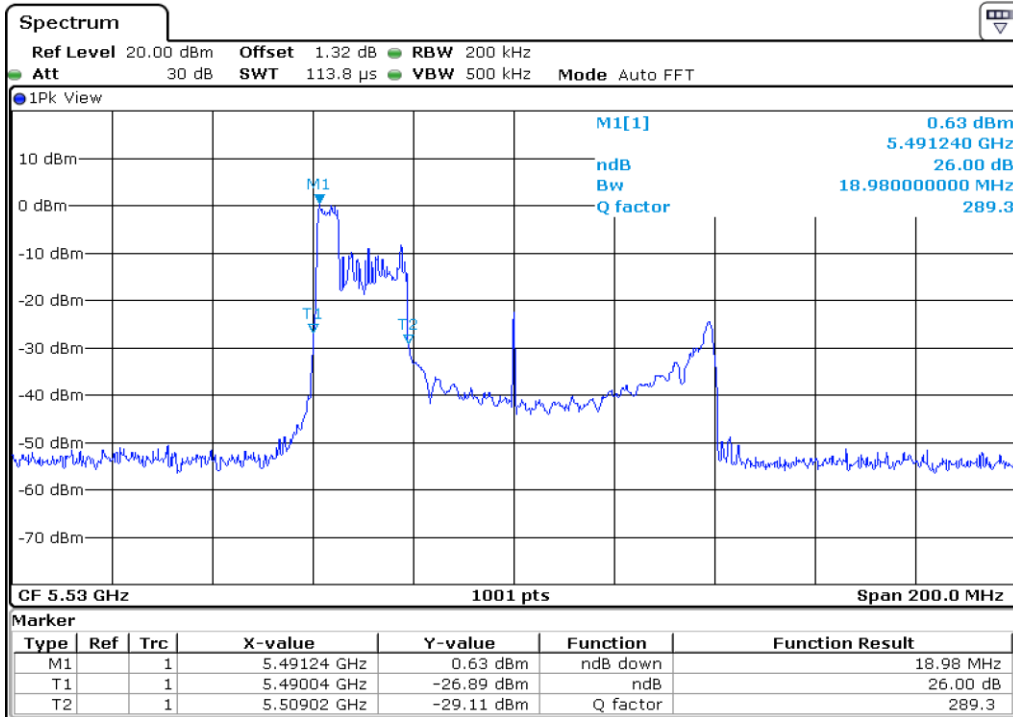

16	26 dB Bandwidth
----	-----------------

Test Band				WLAN_UNII2C_AX			
Antenna				Ant 1			
Test Parameters for Channel Bandwidths							
Test Item	No.	Mode	Channel	Bandwidth	RU Tone	RB index	Verdict
26 dB Bandwidth	1	802.11ax HE80	106	80 MHz	26	Low	Pass
	2	802.11ax HE80	106	80 MHz	26	Middle	Pass
	3	802.11ax HE80	106	80 MHz	26	High	Pass
	4	802.11ax HE80	106	80 MHz	52	Low	Pass
	5	802.11ax HE80	106	80 MHz	52	Middle	Pass
	6	802.11ax HE80	106	80 MHz	52	High	Pass
	7	802.11ax HE80	106	80 MHz	106	Low	Pass
	8	802.11ax HE80	106	80 MHz	106	Middle	Pass
	9	802.11ax HE80	106	80 MHz	106	High	Pass
	10	802.11ax HE80	106	80 MHz	242	Low	Pass
	11	802.11ax HE80	106	80 MHz	242	Middle	Pass
	12	802.11ax HE80	106	80 MHz	242	High	Pass
	13	802.11ax HE80	106	80 MHz	484	Low	Pass
	14	802.11ax HE80	106	80 MHz	484	High	Pass
	15	802.11ax HE80	106	80 MHz	996	-	Pass
	16	802.11ax HE80	106	80 MHz	SU	-	Pass

1 26 dB Bandwidth

2 26 dB Bandwidth

3	26 dB Bandwidth
----------	------------------------

4 **26 dB Bandwidth**

5 **26 dB Bandwidth**

6	26 dB Bandwidth
---	-----------------

7 **26 dB Bandwidth**

8 **26 dB Bandwidth**