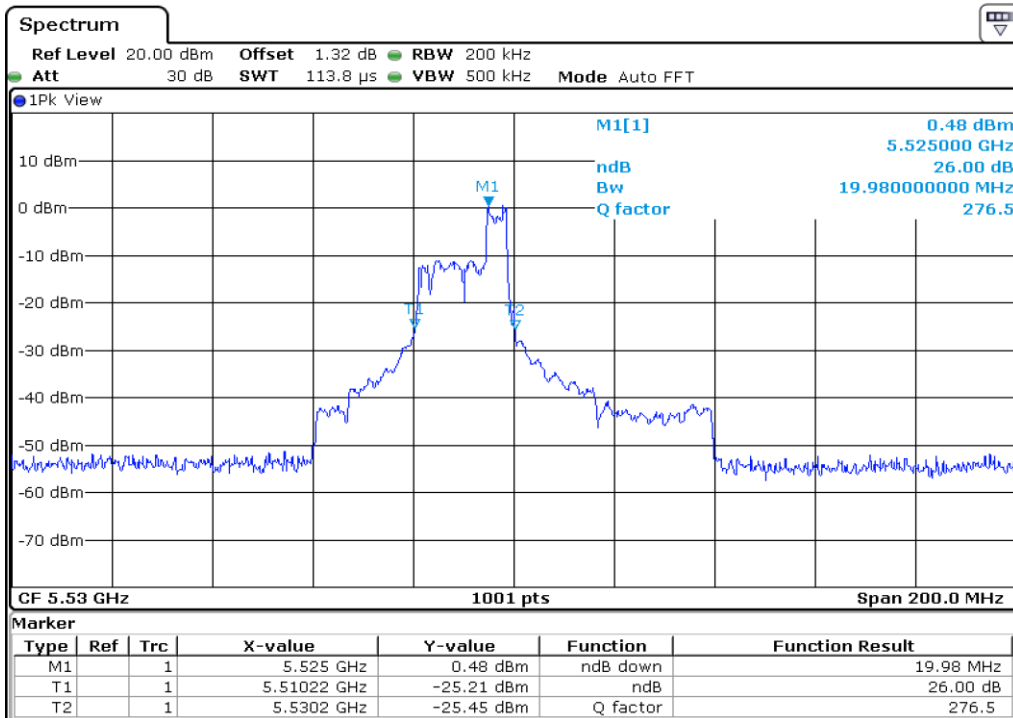

16	26 dB Bandwidth
----	-----------------

Test Band				WLAN_UNII2C_AX			
Antenna				Ant 1			
Test Parameters for Channel Bandwidths							
Test Item	No.	Mode	Channel	Bandwidth	RU Tone	RB index	Verdict
26 dB Bandwidth	1	802.11ax HE80	106	80 MHz	26	Low	Pass
	2	802.11ax HE80	106	80 MHz	26	Middle	Pass
	3	802.11ax HE80	106	80 MHz	26	High	Pass
	4	802.11ax HE80	106	80 MHz	52	Low	Pass
	5	802.11ax HE80	106	80 MHz	52	Middle	Pass
	6	802.11ax HE80	106	80 MHz	52	High	Pass
	7	802.11ax HE80	106	80 MHz	106	Low	Pass
	8	802.11ax HE80	106	80 MHz	106	Middle	Pass
	9	802.11ax HE80	106	80 MHz	106	High	Pass
	10	802.11ax HE80	106	80 MHz	242	Low	Pass
	11	802.11ax HE80	106	80 MHz	242	Middle	Pass
	12	802.11ax HE80	106	80 MHz	242	High	Pass
	13	802.11ax HE80	106	80 MHz	484	Low	Pass
	14	802.11ax HE80	106	80 MHz	484	High	Pass
	15	802.11ax HE80	106	80 MHz	996	-	Pass
	16	802.11ax HE80	106	80 MHz	SU	-	Pass

1 26 dB Bandwidth

2 26 dB Bandwidth

3	26 dB Bandwidth
----------	------------------------

4 **26 dB Bandwidth**

5 **26 dB Bandwidth**

6	26 dB Bandwidth
---	-----------------

7 **26 dB Bandwidth**

8 **26 dB Bandwidth**

9	26 dB Bandwidth
---	-----------------

10 **26 dB Bandwidth**

11 **26 dB Bandwidth**

12	26 dB Bandwidth
----	-----------------

13 **26 dB Bandwidth**

14 **26 dB Bandwidth**

15	26 dB Bandwidth
----	-----------------