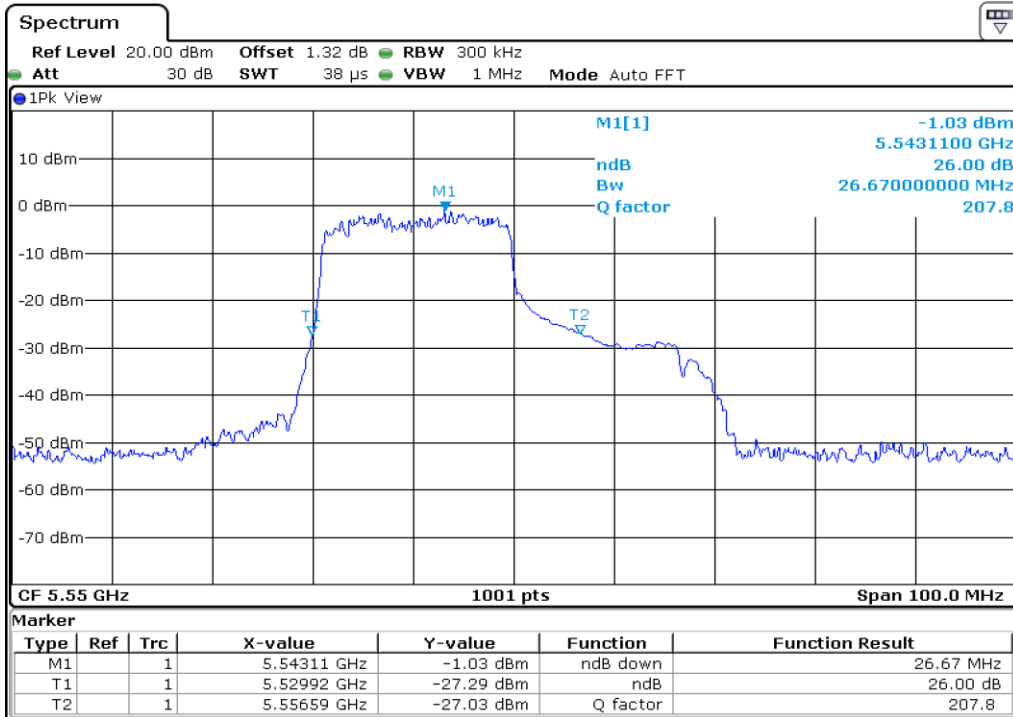

16 **26 dB Bandwidth**

17 **26 dB Bandwidth**

18	26 dB Bandwidth
----	-----------------

19 **26 dB Bandwidth**

20 **26 dB Bandwidth**

21 26 dB Bandwidth

22 26 dB Bandwidth

23 **26 dB Bandwidth**

24 **26 dB Bandwidth**

25 **26 dB Bandwidth**

26 **26 dB Bandwidth**

27	26 dB Bandwidth
----	-----------------

28 26 dB Bandwidth

29 26 dB Bandwidth

30 **26 dB Bandwidth**

31 **26 dB Bandwidth**

32 26 dB Bandwidth

33 26 dB Bandwidth

34 **26 dB Bandwidth**

35 **26 dB Bandwidth**

36	26 dB Bandwidth
----	-----------------

37 **26 dB Bandwidth**

38 **26 dB Bandwidth**

39	26 dB Bandwidth
----	-----------------

Test Band				WLAN_UNII2C_AX			
Antenna				Ant 0			
Test Parameters for Channel Bandwidths							
Test Item	No.	Mode	Channel	Bandwidth	RU Tone	RB index	Verdict
26 dB Bandwidth	1	802.11ax HE80	106	80 MHz	26	Low	Pass
	2	802.11ax HE80	106	80 MHz	26	Middle	Pass
	3	802.11ax HE80	106	80 MHz	26	High	Pass
	4	802.11ax HE80	106	80 MHz	52	Low	Pass
	5	802.11ax HE80	106	80 MHz	52	Middle	Pass
	6	802.11ax HE80	106	80 MHz	52	High	Pass
	7	802.11ax HE80	106	80 MHz	106	Low	Pass
	8	802.11ax HE80	106	80 MHz	106	Middle	Pass
	9	802.11ax HE80	106	80 MHz	106	High	Pass
	10	802.11ax HE80	106	80 MHz	242	Low	Pass
	11	802.11ax HE80	106	80 MHz	242	Middle	Pass
	12	802.11ax HE80	106	80 MHz	242	High	Pass
	13	802.11ax HE80	106	80 MHz	484	Low	Pass
	14	802.11ax HE80	106	80 MHz	484	High	Pass
	15	802.11ax HE80	106	80 MHz	996	-	Pass
	16	802.11ax HE80	106	80 MHz	SU	-	Pass