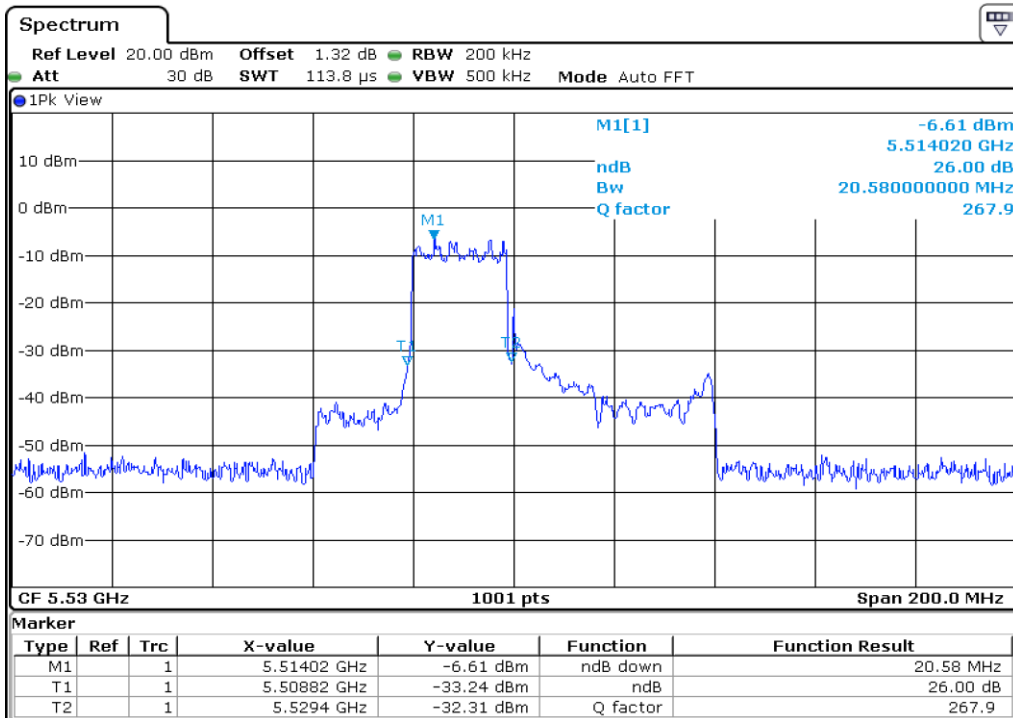

16	26 dB Bandwidth
----	-----------------

Test Band				WLAN_UNII2C_AX			
Antenna				Ant 1			
Test Parameters for Channel Bandwidths							
Test Item	No.	Mode	Channel	Bandwidth	RU Tone	RB index	Verdict
26 dB Bandwidth	1	802.11ax HE80	106	80 MHz	26	Low	Pass
	2	802.11ax HE80	106	80 MHz	26	Middle	Pass
	3	802.11ax HE80	106	80 MHz	26	High	Pass
	4	802.11ax HE80	106	80 MHz	52	Low	Pass
	5	802.11ax HE80	106	80 MHz	52	Middle	Pass
	6	802.11ax HE80	106	80 MHz	52	High	Pass
	7	802.11ax HE80	106	80 MHz	106	Low	Pass
	8	802.11ax HE80	106	80 MHz	106	Middle	Pass
	9	802.11ax HE80	106	80 MHz	106	High	Pass
	10	802.11ax HE80	106	80 MHz	242	Low	Pass
	11	802.11ax HE80	106	80 MHz	242	Middle	Pass
	12	802.11ax HE80	106	80 MHz	242	High	Pass
	13	802.11ax HE80	106	80 MHz	484	Low	Pass
	14	802.11ax HE80	106	80 MHz	484	High	Pass
	15	802.11ax HE80	106	80 MHz	996	-	Pass
	16	802.11ax HE80	106	80 MHz	SU	-	Pass

1 26 dB Bandwidth

2 26 dB Bandwidth

3	26 dB Bandwidth
----------	------------------------

4 **26 dB Bandwidth**

5 **26 dB Bandwidth**

6	26 dB Bandwidth
---	-----------------

7 **26 dB Bandwidth**

8 **26 dB Bandwidth**

9	26 dB Bandwidth
---	-----------------

10 **26 dB Bandwidth**

11 **26 dB Bandwidth**

12	26 dB Bandwidth
----	-----------------

13 **26 dB Bandwidth**

14 **26 dB Bandwidth**

15	26 dB Bandwidth
----	-----------------