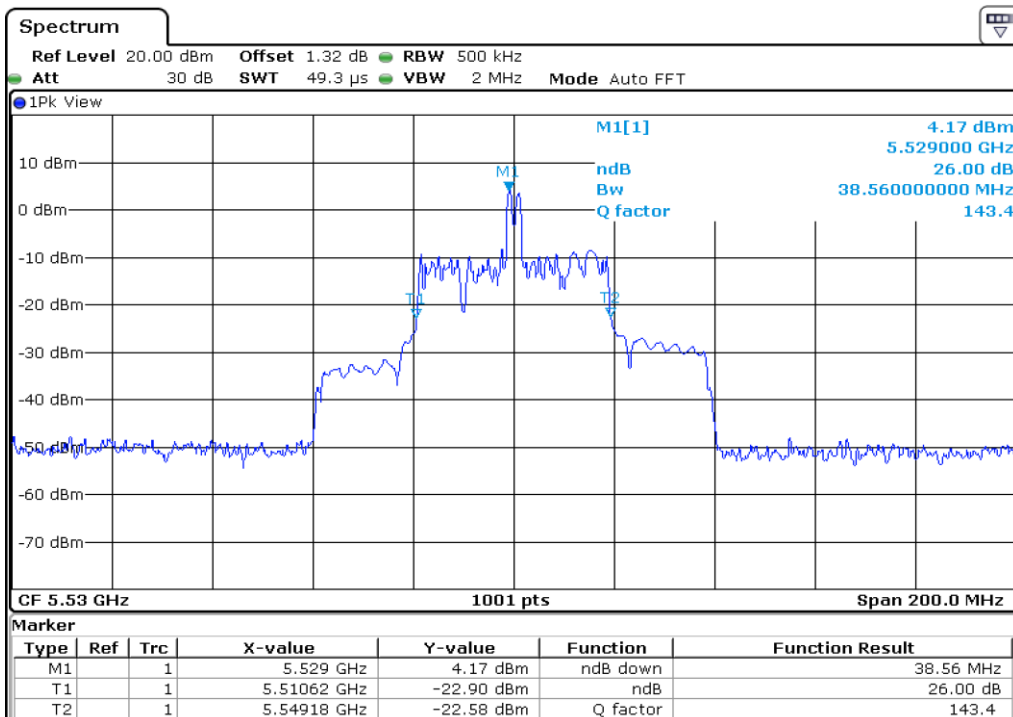

1 26 dB Bandwidth