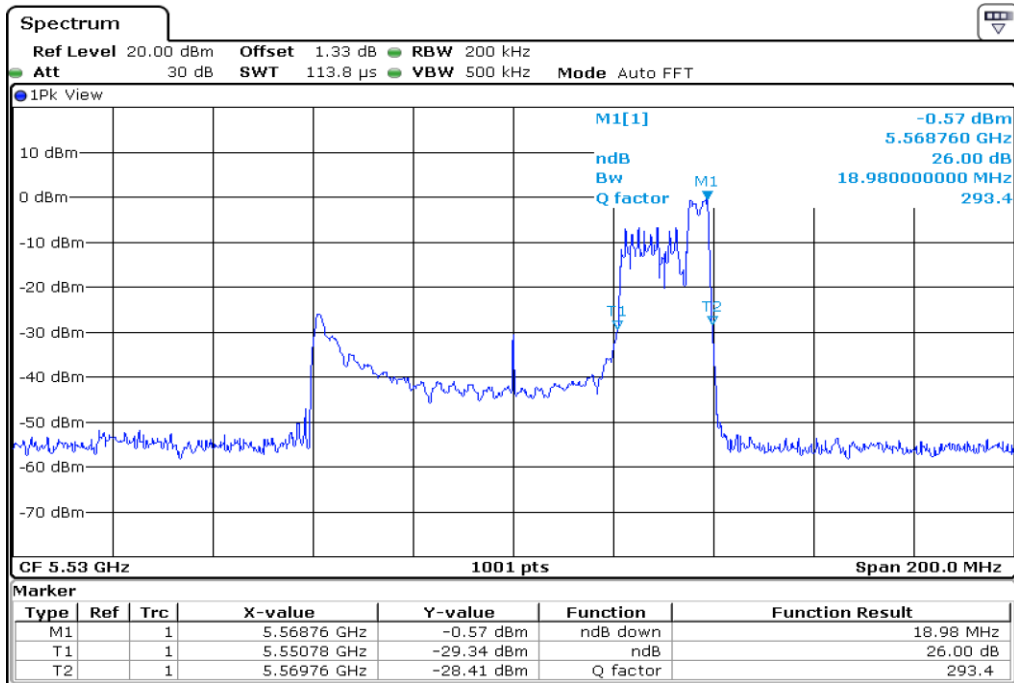

Test Band				WLAN_UNII2C_AX			
Antenna				Ant 0			
Test Parameters for Channel Bandwidths							
Test Item	No.	Mode	Channel	Bandwidth	RU Tone	RB index	Verdict
26 dB Bandwidth	1	802.11ax HE80	106	80 MHz	26	Low	Pass
	2	802.11ax HE80	106	80 MHz	26	Middle	Pass
	3	802.11ax HE80	106	80 MHz	26	High	Pass
	4	802.11ax HE80	106	80 MHz	52	Low	Pass
	5	802.11ax HE80	106	80 MHz	52	Middle	Pass
	6	802.11ax HE80	106	80 MHz	52	High	Pass
	7	802.11ax HE80	106	80 MHz	106	Low	Pass
	8	802.11ax HE80	106	80 MHz	106	Middle	Pass
	9	802.11ax HE80	106	80 MHz	106	High	Pass
	10	802.11ax HE80	106	80 MHz	242	Low	Pass
	11	802.11ax HE80	106	80 MHz	242	Middle	Pass
	12	802.11ax HE80	106	80 MHz	242	High	Pass
	13	802.11ax HE80	106	80 MHz	484	Low	Pass
	14	802.11ax HE80	106	80 MHz	484	High	Pass
	15	802.11ax HE80	106	80 MHz	996	-	Pass
	16	802.11ax HE80	106	80 MHz	SU	-	Pass

1 26 dB Bandwidth

2 26 dB Bandwidth

3	26 dB Bandwidth
---	-----------------

4
26 dB Bandwidth

5
26 dB Bandwidth

6	26 dB Bandwidth
---	-----------------

7 26 dB Bandwidth

8 26 dB Bandwidth

9	26 dB Bandwidth
---	-----------------

10 **26 dB Bandwidth**

11 **26 dB Bandwidth**

12	26 dB Bandwidth
----	-----------------

13 26 dB Bandwidth

14 26 dB Bandwidth

15	26 dB Bandwidth
----	-----------------