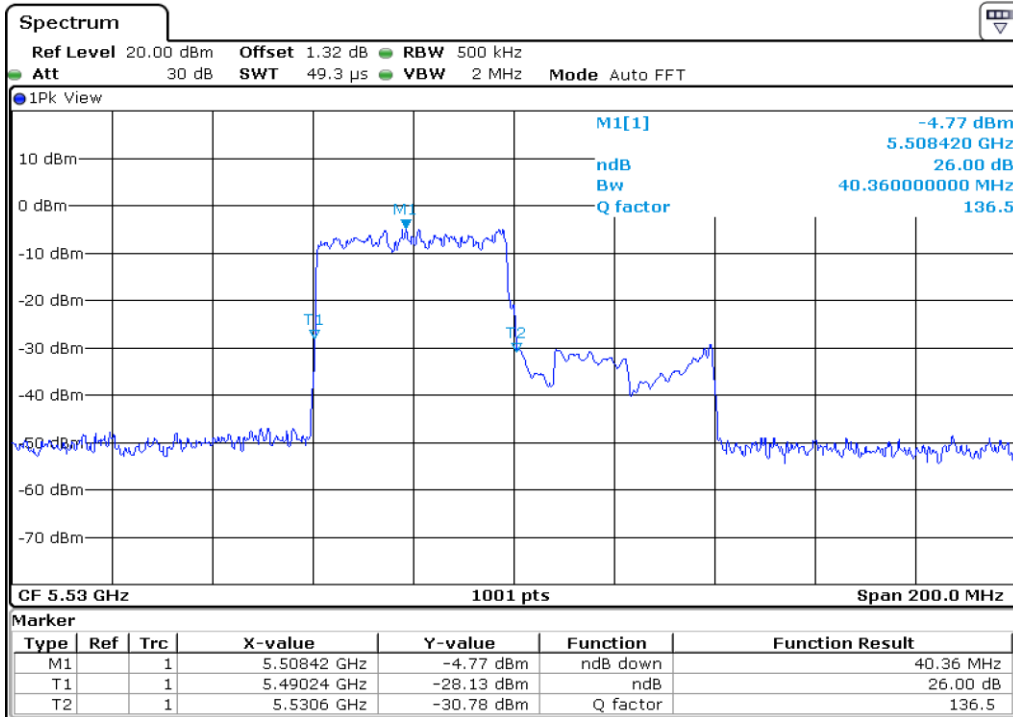

9	26 dB Bandwidth
---	-----------------

10 **26 dB Bandwidth**

11 **26 dB Bandwidth**

12	26 dB Bandwidth
----	-----------------

13 **26 dB Bandwidth**

14 **26 dB Bandwidth**

15	26 dB Bandwidth
----	-----------------

16	26 dB Bandwidth
----	-----------------

Test Band				WLAN_UNII3_AX			
Antenna				Ant 0			
Test Parameters for Channel Bandwidths							
Test Item	No.	Mode	Channel	Bandwidth	RU Tone	RB index	Verdict
26 dB Bandwidth	1	802.11ax HE20	149	20 MHz	26	Low	Pass
	2	802.11ax HE20	149	20 MHz	26	Middle	Pass
	3	802.11ax HE20	149	20 MHz	26	High	Pass
	4	802.11ax HE20	157	20 MHz	26	Low	Pass
	5	802.11ax HE20	157	20 MHz	26	Middle	Pass
	6	802.11ax HE20	157	20 MHz	26	High	Pass
	7	802.11ax HE20	165	20 MHz	26	Low	Pass
	8	802.11ax HE20	165	20 MHz	26	Middle	Pass
	9	802.11ax HE20	165	20 MHz	26	High	Pass
	10	802.11ax HE20	149	20 MHz	52	Low	Pass
	11	802.11ax HE20	149	20 MHz	52	Middle	Pass
	12	802.11ax HE20	149	20 MHz	52	High	Pass
	13	802.11ax HE20	157	20 MHz	52	Low	Pass
	14	802.11ax HE20	157	20 MHz	52	Middle	Pass
	15	802.11ax HE20	157	20 MHz	52	High	Pass
	16	802.11ax HE20	165	20 MHz	52	Low	Pass
	17	802.11ax HE20	165	20 MHz	52	Middle	Pass
	18	802.11ax HE20	165	20 MHz	52	High	Pass
	19	802.11ax HE20	149	20 MHz	106	Low	Pass
	20	802.11ax HE20	149	20 MHz	106	High	Pass
	21	802.11ax HE20	157	20 MHz	106	Low	Pass
	22	802.11ax HE20	157	20 MHz	106	High	Pass
	23	802.11ax HE20	165	20 MHz	106	Low	Pass
	24	802.11ax HE20	165	20 MHz	106	High	Pass
	25	802.11ax HE20	149	20 MHz	242	-	Pass
	26	802.11ax HE20	157	20 MHz	242	-	Pass
	27	802.11ax HE20	165	20 MHz	242	-	Pass
	28	802.11ax HE20	149	20 MHz	SU	-	Pass
	29	802.11ax HE20	157	20 MHz	SU	-	Pass
	30	802.11ax HE20	165	20 MHz	SU	-	Pass

1 26 dB Bandwidth

2 26 dB Bandwidth