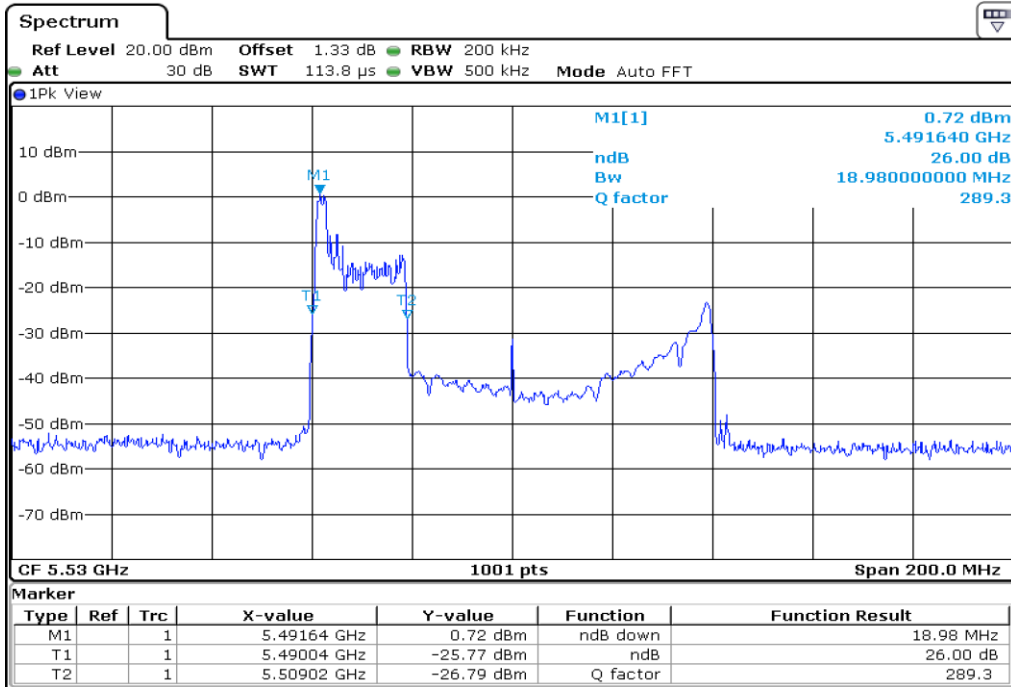

32 26 dB Bandwidth

33 26 dB Bandwidth

34 **26 dB Bandwidth**

35 **26 dB Bandwidth**

36	26 dB Bandwidth
----	-----------------

37 **26 dB Bandwidth**

38 **26 dB Bandwidth**

39	26 dB Bandwidth
----	-----------------

Test Band				WLAN_UNII2C_AX			
Antenna				Ant 0			
Test Parameters for Channel Bandwidths							
Test Item	No.	Mode	Channel	Bandwidth	RU Tone	RB index	Verdict
26 dB Bandwidth	1	802.11ax HE80	106	80 MHz	26	Low	Pass
	2	802.11ax HE80	106	80 MHz	26	Middle	Pass
	3	802.11ax HE80	106	80 MHz	26	High	Pass
	4	802.11ax HE80	106	80 MHz	52	Low	Pass
	5	802.11ax HE80	106	80 MHz	52	Middle	Pass
	6	802.11ax HE80	106	80 MHz	52	High	Pass
	7	802.11ax HE80	106	80 MHz	106	Low	Pass
	8	802.11ax HE80	106	80 MHz	106	Middle	Pass
	9	802.11ax HE80	106	80 MHz	106	High	Pass
	10	802.11ax HE80	106	80 MHz	242	Low	Pass
	11	802.11ax HE80	106	80 MHz	242	Middle	Pass
	12	802.11ax HE80	106	80 MHz	242	High	Pass
	13	802.11ax HE80	106	80 MHz	484	Low	Pass
	14	802.11ax HE80	106	80 MHz	484	High	Pass
	15	802.11ax HE80	106	80 MHz	996	-	Pass
	16	802.11ax HE80	106	80 MHz	SU	-	Pass