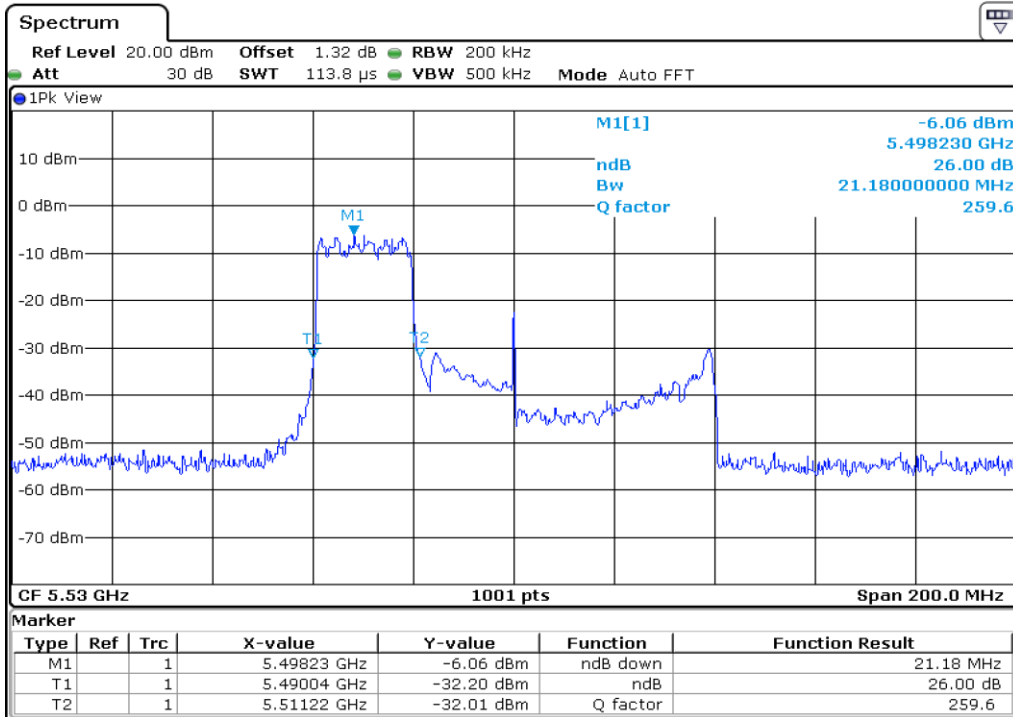

10 **26 dB Bandwidth**

11 **26 dB Bandwidth**