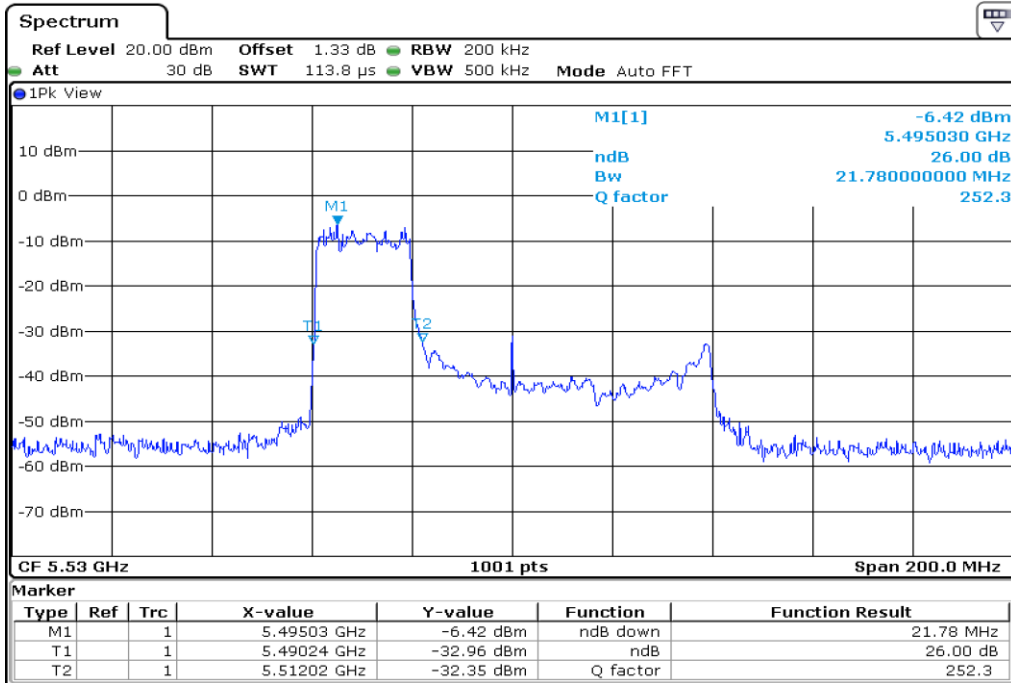

Test Band				WLAN_UNII2C_AX			
Antenna				Ant 0			
Test Parameters for Channel Bandwidths							
Test Item	No.	Mode	Channel	Bandwidth	RU Tone	RB index	Verdict
26 dB Bandwidth	1	802.11ax HE80	106	80 MHz	26	Low	Pass
	2	802.11ax HE80	106	80 MHz	26	Middle	Pass
	3	802.11ax HE80	106	80 MHz	26	High	Pass
	4	802.11ax HE80	106	80 MHz	52	Low	Pass
	5	802.11ax HE80	106	80 MHz	52	Middle	Pass
	6	802.11ax HE80	106	80 MHz	52	High	Pass
	7	802.11ax HE80	106	80 MHz	106	Low	Pass
	8	802.11ax HE80	106	80 MHz	106	Middle	Pass
	9	802.11ax HE80	106	80 MHz	106	High	Pass
	10	802.11ax HE80	106	80 MHz	242	Low	Pass
	11	802.11ax HE80	106	80 MHz	242	Middle	Pass
	12	802.11ax HE80	106	80 MHz	242	High	Pass
	13	802.11ax HE80	106	80 MHz	484	Low	Pass
	14	802.11ax HE80	106	80 MHz	484	High	Pass
	15	802.11ax HE80	106	80 MHz	996	-	Pass
	16	802.11ax HE80	106	80 MHz	SU	-	Pass

1 26 dB Bandwidth

2 26 dB Bandwidth

3	26 dB Bandwidth
---	-----------------

4
26 dB Bandwidth

5
26 dB Bandwidth

6	26 dB Bandwidth
---	-----------------

7 26 dB Bandwidth

8 26 dB Bandwidth

9	26 dB Bandwidth
---	-----------------

10 **26 dB Bandwidth**

11 **26 dB Bandwidth**

12	26 dB Bandwidth
----	-----------------

13 26 dB Bandwidth

14 26 dB Bandwidth

15	26 dB Bandwidth
----	-----------------