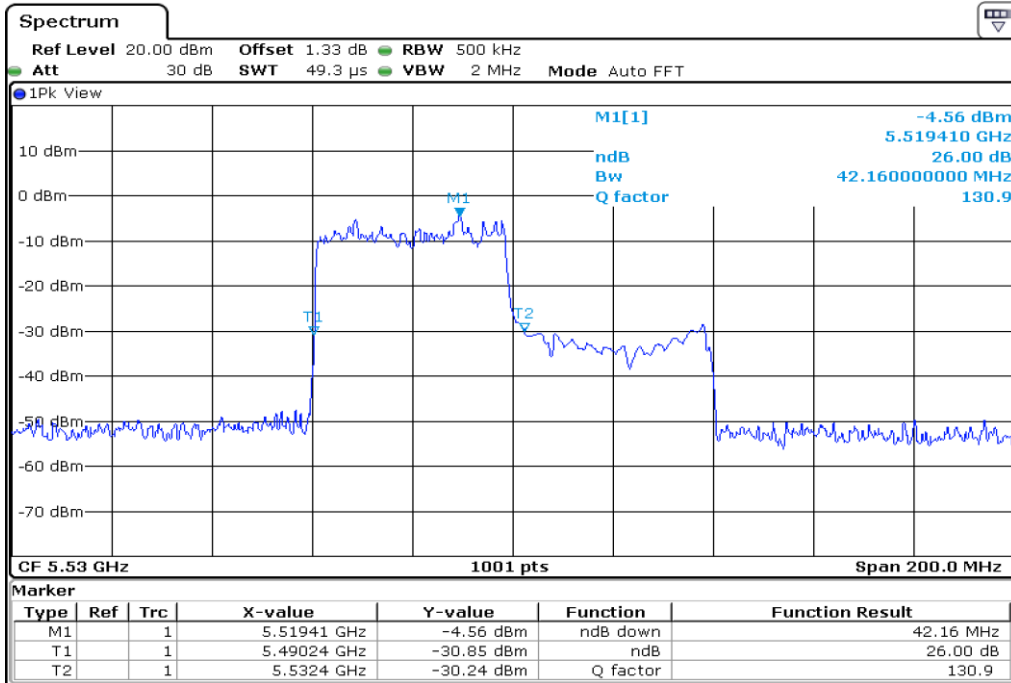

9	26 dB Bandwidth
---	-----------------

10 **26 dB Bandwidth**

11 **26 dB Bandwidth**

12	26 dB Bandwidth
----	-----------------

13 26 dB Bandwidth

14 26 dB Bandwidth

15	26 dB Bandwidth
----	-----------------

16	26 dB Bandwidth
----	-----------------

Test Band				WLAN_UNII2C_AX			
Antenna				Ant 1			
Test Parameters for Channel Bandwidths							
Test Item	No.	Mode	Channel	Bandwidth	RU Tone	RB index	Verdict
26 dB Bandwidth	1	802.11ax HE80	106	80 MHz	26	Low	Pass
	2	802.11ax HE80	106	80 MHz	26	Middle	Pass
	3	802.11ax HE80	106	80 MHz	26	High	Pass
	4	802.11ax HE80	106	80 MHz	52	Low	Pass
	5	802.11ax HE80	106	80 MHz	52	Middle	Pass
	6	802.11ax HE80	106	80 MHz	52	High	Pass
	7	802.11ax HE80	106	80 MHz	106	Low	Pass
	8	802.11ax HE80	106	80 MHz	106	Middle	Pass
	9	802.11ax HE80	106	80 MHz	106	High	Pass
	10	802.11ax HE80	106	80 MHz	242	Low	Pass
	11	802.11ax HE80	106	80 MHz	242	Middle	Pass
	12	802.11ax HE80	106	80 MHz	242	High	Pass
	13	802.11ax HE80	106	80 MHz	484	Low	Pass
	14	802.11ax HE80	106	80 MHz	484	High	Pass
	15	802.11ax HE80	106	80 MHz	996	-	Pass
	16	802.11ax HE80	106	80 MHz	SU	-	Pass