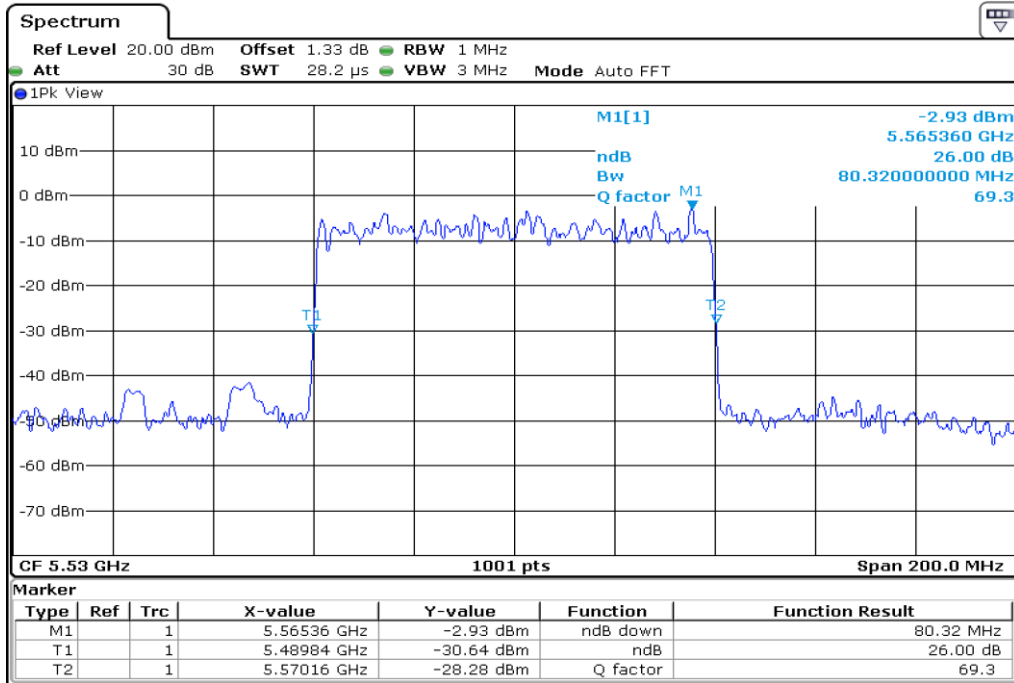

9	26 dB Bandwidth
---	-----------------

10 **26 dB Bandwidth**

11 **26 dB Bandwidth**

12	26 dB Bandwidth
----	-----------------

13 26 dB Bandwidth

14 26 dB Bandwidth

15	26 dB Bandwidth
----	-----------------

16	26 dB Bandwidth
----	-----------------

Test Band				WLAN_UNII2C_AX			
Antenna				Ant 1			
Test Parameters for Channel Bandwidths							
Test Item	No.	Mode	Channel	Bandwidth	RU Tone	RB index	Verdict
26 dB Bandwidth	1	802.11ax HE80	106	80 MHz	26	Low	Pass
	2	802.11ax HE80	106	80 MHz	26	Middle	Pass
	3	802.11ax HE80	106	80 MHz	26	High	Pass
	4	802.11ax HE80	106	80 MHz	52	Low	Pass
	5	802.11ax HE80	106	80 MHz	52	Middle	Pass
	6	802.11ax HE80	106	80 MHz	52	High	Pass
	7	802.11ax HE80	106	80 MHz	106	Low	Pass
	8	802.11ax HE80	106	80 MHz	106	Middle	Pass
	9	802.11ax HE80	106	80 MHz	106	High	Pass
	10	802.11ax HE80	106	80 MHz	242	Low	Pass
	11	802.11ax HE80	106	80 MHz	242	Middle	Pass
	12	802.11ax HE80	106	80 MHz	242	High	Pass
	13	802.11ax HE80	106	80 MHz	484	Low	Pass
	14	802.11ax HE80	106	80 MHz	484	High	Pass
	15	802.11ax HE80	106	80 MHz	996	-	Pass
	16	802.11ax HE80	106	80 MHz	SU	-	Pass