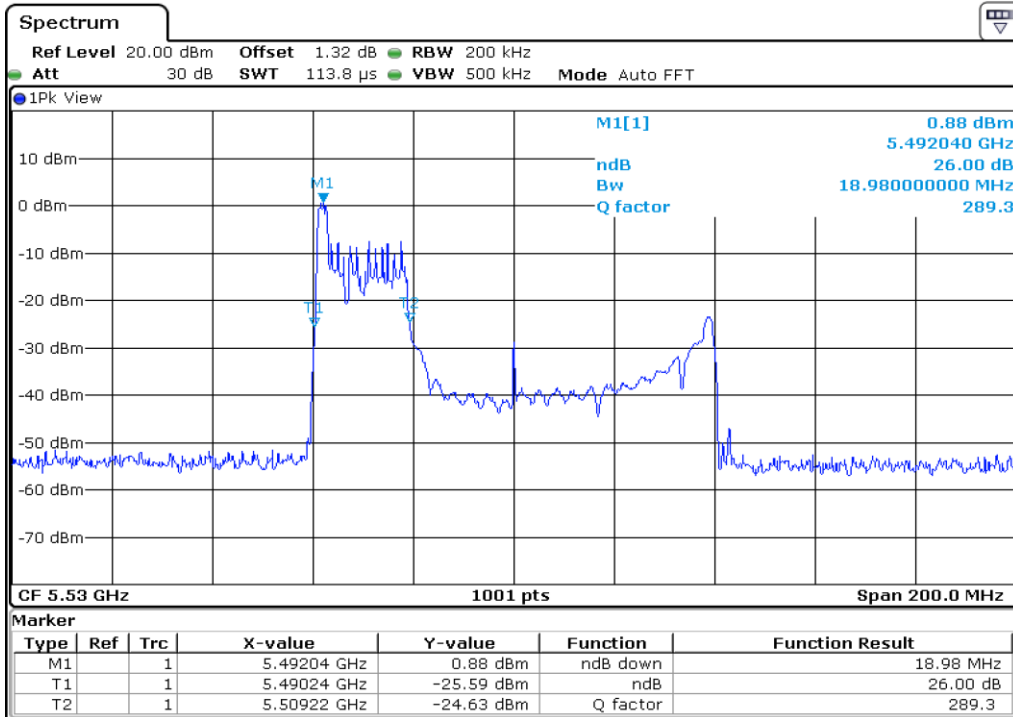

9	26 dB Bandwidth
---	-----------------

10 **26 dB Bandwidth**

11 **26 dB Bandwidth**

12	26 dB Bandwidth
----	-----------------

13 26 dB Bandwidth

14 26 dB Bandwidth

15	26 dB Bandwidth
----	-----------------

16	26 dB Bandwidth
----	-----------------

Test Band				WLAN_UNII2C_AX			
Antenna				Ant 1			
Test Parameters for Channel Bandwidths							
Test Item	No.	Mode	Channel	Bandwidth	RU Tone	RB index	Verdict
26 dB Bandwidth	1	802.11ax HE80	106	80 MHz	26	Low	Pass
	2	802.11ax HE80	106	80 MHz	26	Middle	Pass
	3	802.11ax HE80	106	80 MHz	26	High	Pass
	4	802.11ax HE80	106	80 MHz	52	Low	Pass
	5	802.11ax HE80	106	80 MHz	52	Middle	Pass
	6	802.11ax HE80	106	80 MHz	52	High	Pass
	7	802.11ax HE80	106	80 MHz	106	Low	Pass
	8	802.11ax HE80	106	80 MHz	106	Middle	Pass
	9	802.11ax HE80	106	80 MHz	106	High	Pass
	10	802.11ax HE80	106	80 MHz	242	Low	Pass
	11	802.11ax HE80	106	80 MHz	242	Middle	Pass
	12	802.11ax HE80	106	80 MHz	242	High	Pass
	13	802.11ax HE80	106	80 MHz	484	Low	Pass
	14	802.11ax HE80	106	80 MHz	484	High	Pass
	15	802.11ax HE80	106	80 MHz	996	-	Pass
	16	802.11ax HE80	106	80 MHz	SU	-	Pass