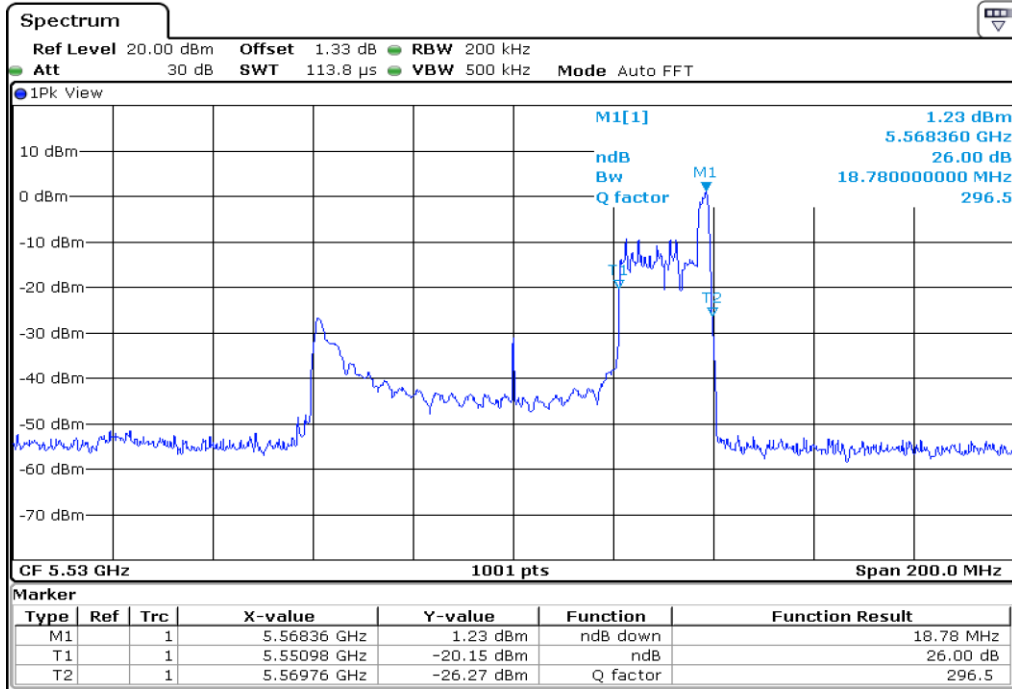

2 26 dB Bandwidth

3	26 dB Bandwidth