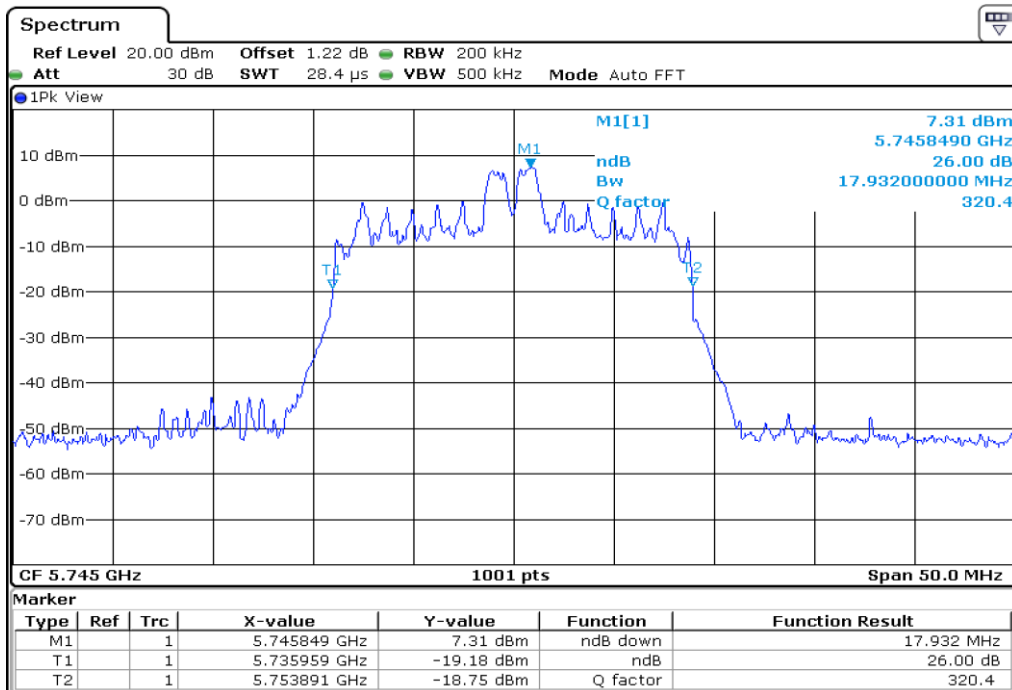

1 26 dB Bandwidth

2 26 dB Bandwidth

3	26 dB Bandwidth
----------	------------------------

4 **26 dB Bandwidth**

5 **26 dB Bandwidth**

6	26 dB Bandwidth
---	-----------------

7 **26 dB Bandwidth**

8 **26 dB Bandwidth**

9	26 dB Bandwidth
---	-----------------

10 **26 dB Bandwidth**

11 **26 dB Bandwidth**

12	26 dB Bandwidth
----	-----------------

13 **26 dB Bandwidth**

14 **26 dB Bandwidth**

15	26 dB Bandwidth
----	-----------------

16	26 dB Bandwidth
----	-----------------

Test Band				WLAN_UNII3_AX			
Antenna				Ant 0			
Test Parameters for Channel Bandwidths							
Test Item	No.	Mode	Channel	Bandwidth	RU Tone	RB index	Verdict
26 dB Bandwidth	1	802.11ax HE20	149	20 MHz	26	Low	Pass
	2	802.11ax HE20	149	20 MHz	26	Middle	Pass
	3	802.11ax HE20	149	20 MHz	26	High	Pass
	4	802.11ax HE20	157	20 MHz	26	Low	Pass
	5	802.11ax HE20	157	20 MHz	26	Middle	Pass
	6	802.11ax HE20	157	20 MHz	26	High	Pass
	7	802.11ax HE20	165	20 MHz	26	Low	Pass
	8	802.11ax HE20	165	20 MHz	26	Middle	Pass
	9	802.11ax HE20	165	20 MHz	26	High	Pass
	10	802.11ax HE20	149	20 MHz	52	Low	Pass
	11	802.11ax HE20	149	20 MHz	52	Middle	Pass
	12	802.11ax HE20	149	20 MHz	52	High	Pass
	13	802.11ax HE20	157	20 MHz	52	Low	Pass
	14	802.11ax HE20	157	20 MHz	52	Middle	Pass
	15	802.11ax HE20	157	20 MHz	52	High	Pass
	16	802.11ax HE20	165	20 MHz	52	Low	Pass
	17	802.11ax HE20	165	20 MHz	52	Middle	Pass
	18	802.11ax HE20	165	20 MHz	52	High	Pass
	19	802.11ax HE20	149	20 MHz	106	Low	Pass
	20	802.11ax HE20	149	20 MHz	106	High	Pass
	21	802.11ax HE20	157	20 MHz	106	Low	Pass
	22	802.11ax HE20	157	20 MHz	106	High	Pass
	23	802.11ax HE20	165	20 MHz	106	Low	Pass
	24	802.11ax HE20	165	20 MHz	106	High	Pass
	25	802.11ax HE20	149	20 MHz	242	-	Pass
	26	802.11ax HE20	157	20 MHz	242	-	Pass
	27	802.11ax HE20	165	20 MHz	242	-	Pass
	28	802.11ax HE20	149	20 MHz	SU	-	Pass
	29	802.11ax HE20	157	20 MHz	SU	-	Pass
	30	802.11ax HE20	165	20 MHz	SU	-	Pass

1 26 dB Bandwidth

2 26 dB Bandwidth