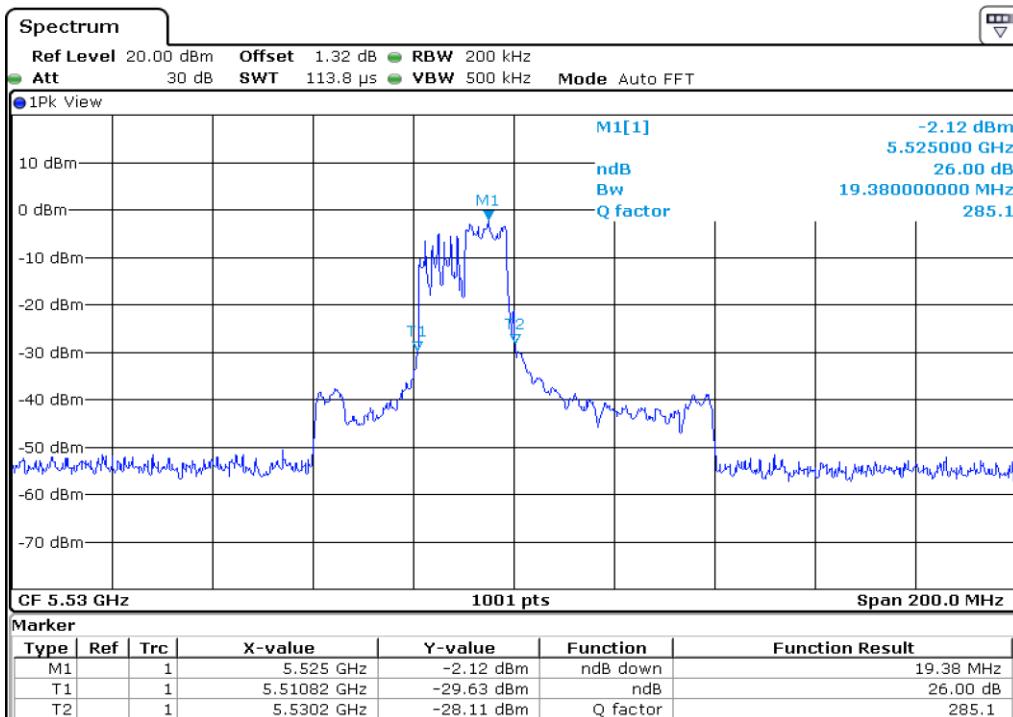

16	26 dB Bandwidth
----	-----------------

Test Band				WLAN_UNII2C_AX			
Antenna				Ant 1			
Test Parameters for Channel Bandwidths							
Test Item	No.	Mode	Channel	Bandwidth	RU Tone	RB index	Verdict
26 dB Bandwidth	1	802.11ax HE80	106	80 MHz	26	Low	Pass
	2	802.11ax HE80	106	80 MHz	26	Middle	Pass
	3	802.11ax HE80	106	80 MHz	26	High	Pass
	4	802.11ax HE80	106	80 MHz	52	Low	Pass
	5	802.11ax HE80	106	80 MHz	52	Middle	Pass
	6	802.11ax HE80	106	80 MHz	52	High	Pass
	7	802.11ax HE80	106	80 MHz	106	Low	Pass
	8	802.11ax HE80	106	80 MHz	106	Middle	Pass
	9	802.11ax HE80	106	80 MHz	106	High	Pass
	10	802.11ax HE80	106	80 MHz	242	Low	Pass
	11	802.11ax HE80	106	80 MHz	242	Middle	Pass
	12	802.11ax HE80	106	80 MHz	242	High	Pass
	13	802.11ax HE80	106	80 MHz	484	Low	Pass
	14	802.11ax HE80	106	80 MHz	484	High	Pass
	15	802.11ax HE80	106	80 MHz	996	-	Pass
	16	802.11ax HE80	106	80 MHz	SU	-	Pass

1 26 dB Bandwidth

2 26 dB Bandwidth

3	26 dB Bandwidth
----------	------------------------

4 **26 dB Bandwidth**

5 **26 dB Bandwidth**

6	26 dB Bandwidth
---	-----------------

7 **26 dB Bandwidth**

8 **26 dB Bandwidth**

9	26 dB Bandwidth
---	-----------------

10 **26 dB Bandwidth**

11 **26 dB Bandwidth**

12	26 dB Bandwidth
----	-----------------

13 **26 dB Bandwidth**

14 **26 dB Bandwidth**

15	26 dB Bandwidth
----	-----------------