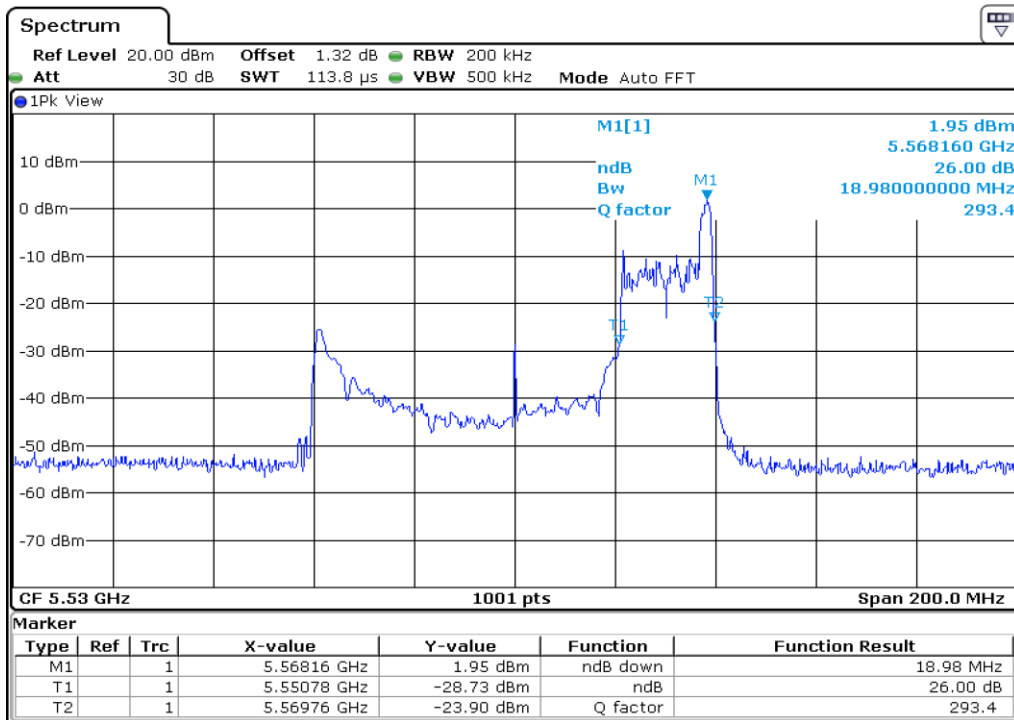

16	26 dB Bandwidth
----	-----------------

Test Band				WLAN_UNII2C_AX			
Antenna				Ant 1			
Test Parameters for Channel Bandwidths							
Test Item	No.	Mode	Channel	Bandwidth	RU Tone	RB index	Verdict
26 dB Bandwidth	1	802.11ax HE80	106	80 MHz	26	Low	Pass
	2	802.11ax HE80	106	80 MHz	26	Middle	Pass
	3	802.11ax HE80	106	80 MHz	26	High	Pass
	4	802.11ax HE80	106	80 MHz	52	Low	Pass
	5	802.11ax HE80	106	80 MHz	52	Middle	Pass
	6	802.11ax HE80	106	80 MHz	52	High	Pass
	7	802.11ax HE80	106	80 MHz	106	Low	Pass
	8	802.11ax HE80	106	80 MHz	106	Middle	Pass
	9	802.11ax HE80	106	80 MHz	106	High	Pass
	10	802.11ax HE80	106	80 MHz	242	Low	Pass
	11	802.11ax HE80	106	80 MHz	242	Middle	Pass
	12	802.11ax HE80	106	80 MHz	242	High	Pass
	13	802.11ax HE80	106	80 MHz	484	Low	Pass
	14	802.11ax HE80	106	80 MHz	484	High	Pass
	15	802.11ax HE80	106	80 MHz	996	-	Pass
	16	802.11ax HE80	106	80 MHz	SU	-	Pass

1 26 dB Bandwidth

2 26 dB Bandwidth

3	26 dB Bandwidth
----------	------------------------

4 **26 dB Bandwidth**

5 **26 dB Bandwidth**

6	26 dB Bandwidth
---	-----------------

7 **26 dB Bandwidth**

8 **26 dB Bandwidth**