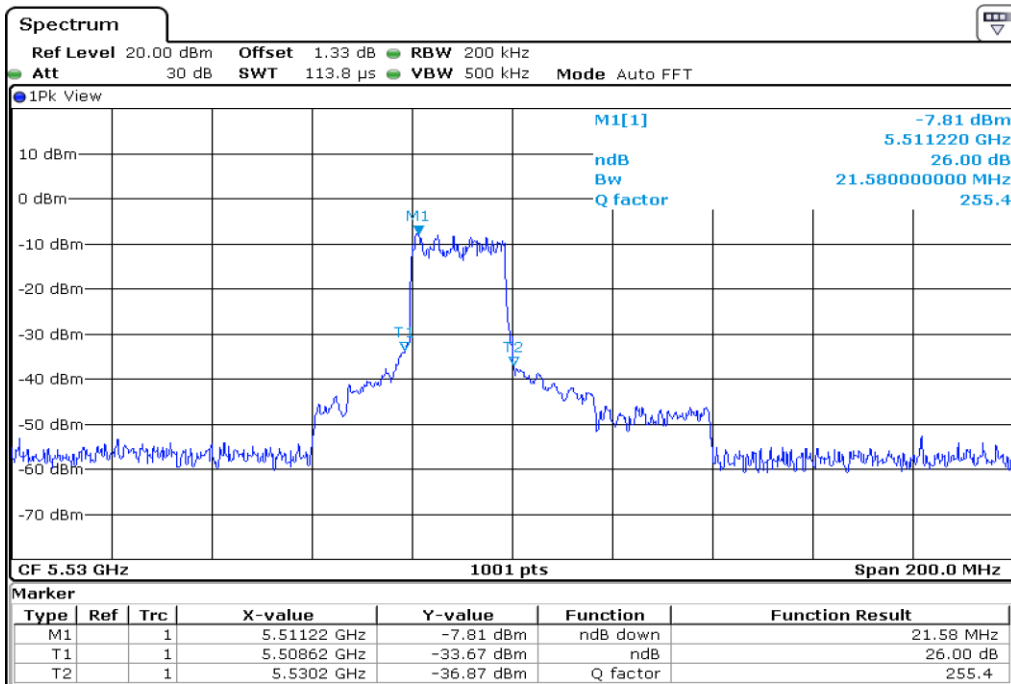

Test Band				WLAN_UNII2C_AX			
Antenna				Ant 0			
Test Parameters for Channel Bandwidths							
Test Item	No.	Mode	Channel	Bandwidth	RU Tone	RB index	Verdict
26 dB Bandwidth	1	802.11ax HE80	106	80 MHz	26	Low	Pass
	2	802.11ax HE80	106	80 MHz	26	Middle	Pass
	3	802.11ax HE80	106	80 MHz	26	High	Pass
	4	802.11ax HE80	106	80 MHz	52	Low	Pass
	5	802.11ax HE80	106	80 MHz	52	Middle	Pass
	6	802.11ax HE80	106	80 MHz	52	High	Pass
	7	802.11ax HE80	106	80 MHz	106	Low	Pass
	8	802.11ax HE80	106	80 MHz	106	Middle	Pass
	9	802.11ax HE80	106	80 MHz	106	High	Pass
	10	802.11ax HE80	106	80 MHz	242	Low	Pass
	11	802.11ax HE80	106	80 MHz	242	Middle	Pass
	12	802.11ax HE80	106	80 MHz	242	High	Pass
	13	802.11ax HE80	106	80 MHz	484	Low	Pass
	14	802.11ax HE80	106	80 MHz	484	High	Pass
	15	802.11ax HE80	106	80 MHz	996	-	Pass
	16	802.11ax HE80	106	80 MHz	SU	-	Pass

1 26 dB Bandwidth

2 26 dB Bandwidth

3	26 dB Bandwidth
---	-----------------

4
26 dB Bandwidth

5
26 dB Bandwidth

6	26 dB Bandwidth
---	-----------------

7 26 dB Bandwidth

8 26 dB Bandwidth

9	26 dB Bandwidth
---	-----------------

10 **26 dB Bandwidth**

11 **26 dB Bandwidth**

12	26 dB Bandwidth
----	-----------------

13 26 dB Bandwidth

14 26 dB Bandwidth

15	26 dB Bandwidth
----	-----------------