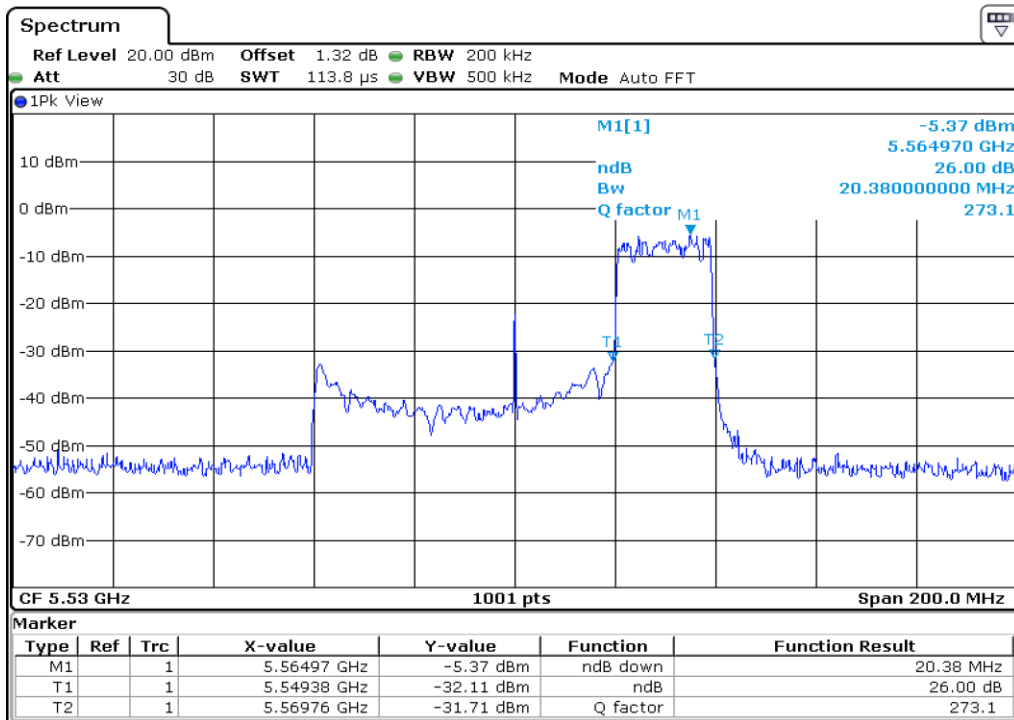

16	26 dB Bandwidth
----	-----------------

Test Band				WLAN_UNII2C_AX			
Antenna				Ant 1			
Test Parameters for Channel Bandwidths							
Test Item	No.	Mode	Channel	Bandwidth	RU Tone	RB index	Verdict
26 dB Bandwidth	1	802.11ax HE80	106	80 MHz	26	Low	Pass
	2	802.11ax HE80	106	80 MHz	26	Middle	Pass
	3	802.11ax HE80	106	80 MHz	26	High	Pass
	4	802.11ax HE80	106	80 MHz	52	Low	Pass
	5	802.11ax HE80	106	80 MHz	52	Middle	Pass
	6	802.11ax HE80	106	80 MHz	52	High	Pass
	7	802.11ax HE80	106	80 MHz	106	Low	Pass
	8	802.11ax HE80	106	80 MHz	106	Middle	Pass
	9	802.11ax HE80	106	80 MHz	106	High	Pass
	10	802.11ax HE80	106	80 MHz	242	Low	Pass
	11	802.11ax HE80	106	80 MHz	242	Middle	Pass
	12	802.11ax HE80	106	80 MHz	242	High	Pass
	13	802.11ax HE80	106	80 MHz	484	Low	Pass
	14	802.11ax HE80	106	80 MHz	484	High	Pass
	15	802.11ax HE80	106	80 MHz	996	-	Pass
	16	802.11ax HE80	106	80 MHz	SU	-	Pass

1 26 dB Bandwidth

2 26 dB Bandwidth

3	26 dB Bandwidth
----------	------------------------

4 **26 dB Bandwidth**

5 **26 dB Bandwidth**

6	26 dB Bandwidth
---	-----------------

7 **26 dB Bandwidth**

8 **26 dB Bandwidth**

9	26 dB Bandwidth
---	-----------------

10 **26 dB Bandwidth**

11 **26 dB Bandwidth**

12	26 dB Bandwidth
----	-----------------

13 **26 dB Bandwidth**

14 **26 dB Bandwidth**

15	26 dB Bandwidth
----	-----------------