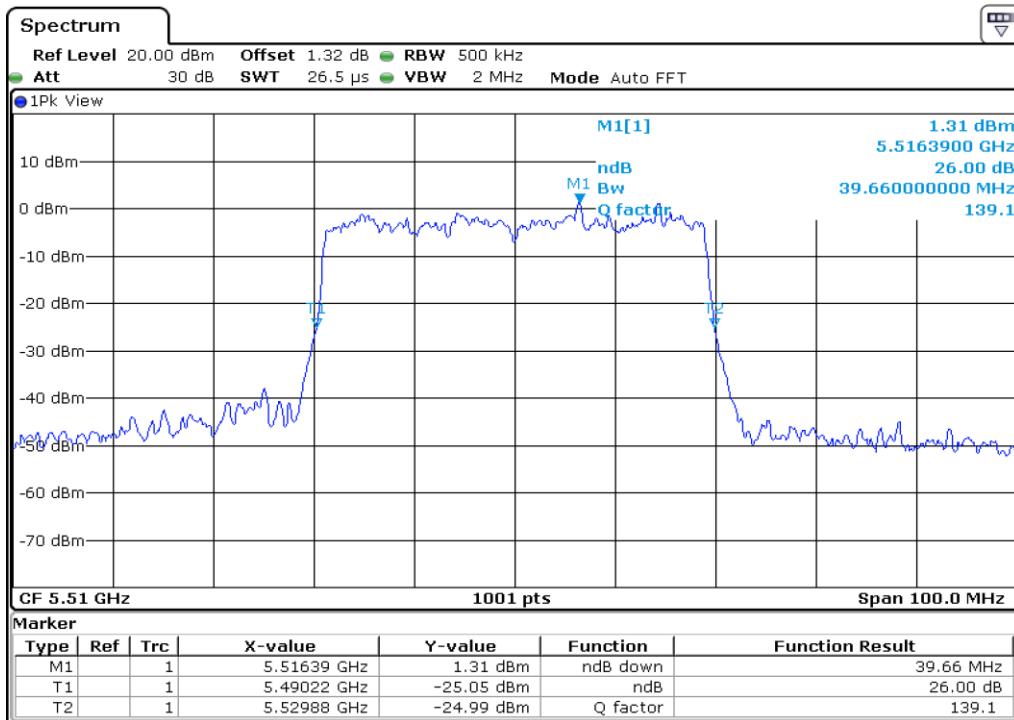

32 26 dB Bandwidth

33 26 dB Bandwidth

34 **26 dB Bandwidth**

35 **26 dB Bandwidth**

36	26 dB Bandwidth
----	-----------------

37 **26 dB Bandwidth**

38 **26 dB Bandwidth**

39	26 dB Bandwidth
----	-----------------

Test Band				WLAN_UNII2C_AX			
Antenna				Ant 0			
Test Parameters for Channel Bandwidths							
Test Item	No.	Mode	Channel	Bandwidth	RU Tone	RB index	Verdict
26 dB Bandwidth	1	802.11ax HE80	106	80 MHz	26	Low	Pass
	2	802.11ax HE80	106	80 MHz	26	Middle	Pass
	3	802.11ax HE80	106	80 MHz	26	High	Pass
	4	802.11ax HE80	106	80 MHz	52	Low	Pass
	5	802.11ax HE80	106	80 MHz	52	Middle	Pass
	6	802.11ax HE80	106	80 MHz	52	High	Pass
	7	802.11ax HE80	106	80 MHz	106	Low	Pass
	8	802.11ax HE80	106	80 MHz	106	Middle	Pass
	9	802.11ax HE80	106	80 MHz	106	High	Pass
	10	802.11ax HE80	106	80 MHz	242	Low	Pass
	11	802.11ax HE80	106	80 MHz	242	Middle	Pass
	12	802.11ax HE80	106	80 MHz	242	High	Pass
	13	802.11ax HE80	106	80 MHz	484	Low	Pass
	14	802.11ax HE80	106	80 MHz	484	High	Pass
	15	802.11ax HE80	106	80 MHz	996	-	Pass
	16	802.11ax HE80	106	80 MHz	SU	-	Pass