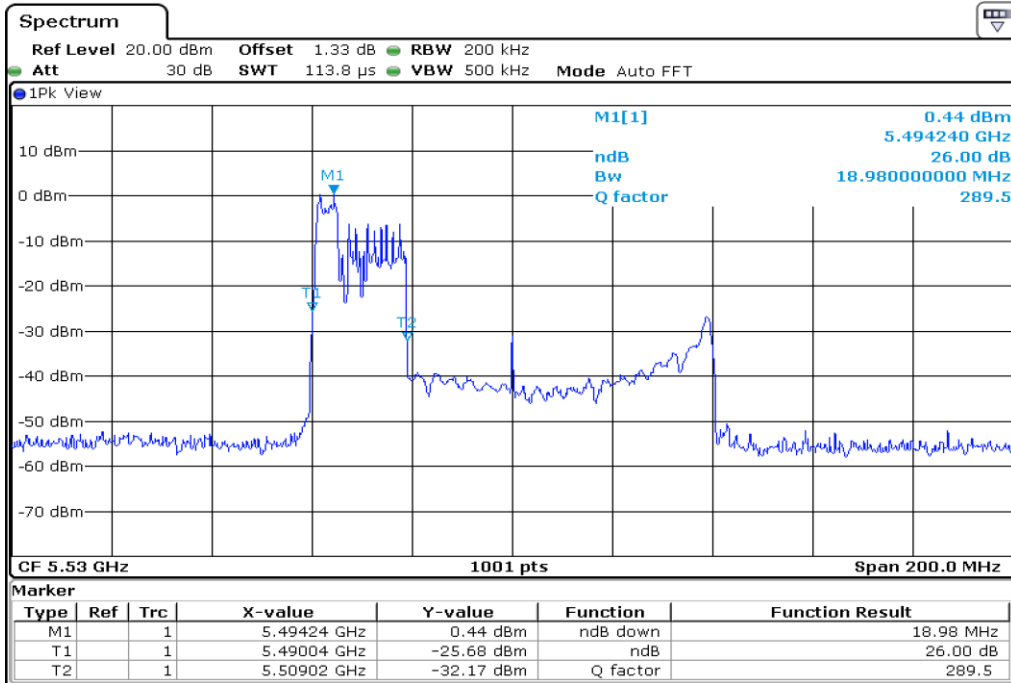

Test Band				WLAN_UNII2C_AX			
Antenna				Ant 0			
Test Parameters for Channel Bandwidths							
Test Item	No.	Mode	Channel	Bandwidth	RU Tone	RB index	Verdict
26 dB Bandwidth	1	802.11ax HE80	106	80 MHz	26	Low	Pass
	2	802.11ax HE80	106	80 MHz	26	Middle	Pass
	3	802.11ax HE80	106	80 MHz	26	High	Pass
	4	802.11ax HE80	106	80 MHz	52	Low	Pass
	5	802.11ax HE80	106	80 MHz	52	Middle	Pass
	6	802.11ax HE80	106	80 MHz	52	High	Pass
	7	802.11ax HE80	106	80 MHz	106	Low	Pass
	8	802.11ax HE80	106	80 MHz	106	Middle	Pass
	9	802.11ax HE80	106	80 MHz	106	High	Pass
	10	802.11ax HE80	106	80 MHz	242	Low	Pass
	11	802.11ax HE80	106	80 MHz	242	Middle	Pass
	12	802.11ax HE80	106	80 MHz	242	High	Pass
	13	802.11ax HE80	106	80 MHz	484	Low	Pass
	14	802.11ax HE80	106	80 MHz	484	High	Pass
	15	802.11ax HE80	106	80 MHz	996	-	Pass
	16	802.11ax HE80	106	80 MHz	SU	-	Pass

1 26 dB Bandwidth

2 26 dB Bandwidth

3	26 dB Bandwidth
---	-----------------

4
26 dB Bandwidth

5
26 dB Bandwidth

6	26 dB Bandwidth
---	-----------------

7 26 dB Bandwidth

8 26 dB Bandwidth