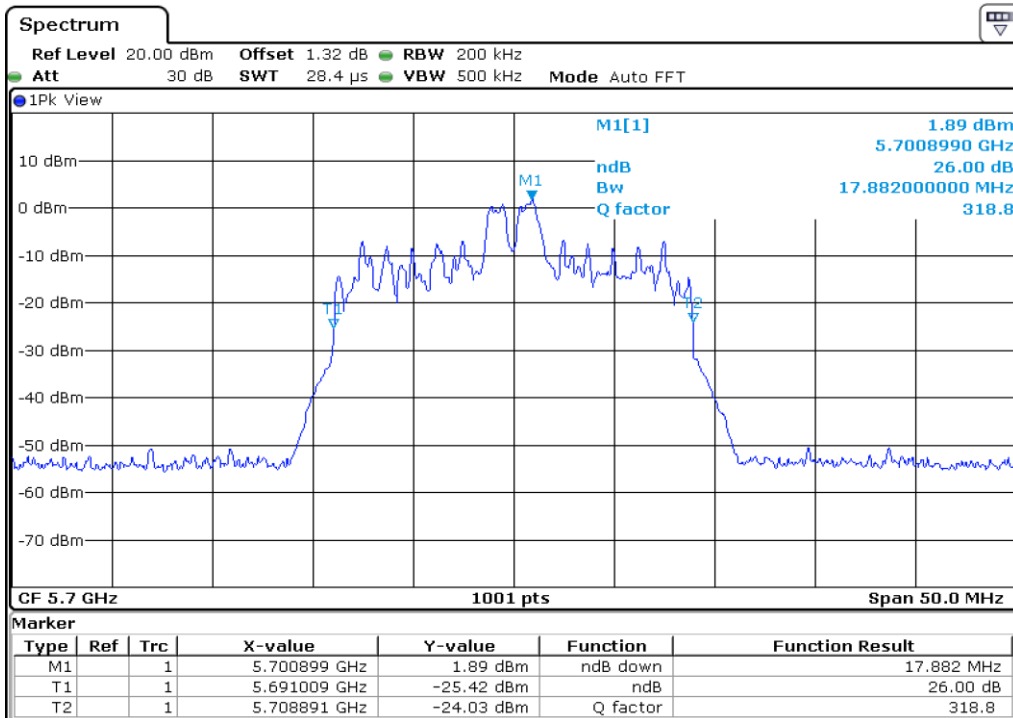

24 **26 dB Bandwidth**

25 **26 dB Bandwidth**

26 **26 dB Bandwidth**

27	26 dB Bandwidth
----	-----------------

28 **26 dB Bandwidth**

29 **26 dB Bandwidth**

30	26 dB Bandwidth
----	-----------------

Test Band				WLAN_UNII2C_AX			
Antenna				Ant 1			
Test Parameters for Channel Bandwidths							
Test Item	No.	Mode	Channel	Bandwidth	RU Tone	RB index	Verdict
26 dB Bandwidth	1	802.11ax HE20	100	20 MHz	26	Low	Pass
	2	802.11ax HE20	100	20 MHz	26	Middle	Pass
	3	802.11ax HE20	100	20 MHz	26	High	Pass
	4	802.11ax HE20	116	20 MHz	26	Low	Pass
	5	802.11ax HE20	116	20 MHz	26	Middle	Pass
	6	802.11ax HE20	116	20 MHz	26	High	Pass
	7	802.11ax HE20	140	20 MHz	26	Low	Pass
	8	802.11ax HE20	140	20 MHz	26	Middle	Pass
	9	802.11ax HE20	140	20 MHz	26	High	Pass
	10	802.11ax HE20	100	20 MHz	52	Low	Pass
	11	802.11ax HE20	100	20 MHz	52	Middle	Pass
	12	802.11ax HE20	100	20 MHz	52	High	Pass
	13	802.11ax HE20	116	20 MHz	52	Low	Pass
	14	802.11ax HE20	116	20 MHz	52	Middle	Pass
	15	802.11ax HE20	116	20 MHz	52	High	Pass
	16	802.11ax HE20	140	20 MHz	52	Low	Pass
	17	802.11ax HE20	140	20 MHz	52	Middle	Pass
	18	802.11ax HE20	140	20 MHz	52	High	Pass
	19	802.11ax HE20	100	20 MHz	106	Low	Pass
	20	802.11ax HE20	100	20 MHz	106	High	Pass
	21	802.11ax HE20	116	20 MHz	106	Low	Pass
	22	802.11ax HE20	116	20 MHz	106	High	Pass
	23	802.11ax HE20	140	20 MHz	106	Low	Pass
	24	802.11ax HE20	140	20 MHz	106	High	Pass
	25	802.11ax HE20	100	20 MHz	242	-	Pass
	26	802.11ax HE20	116	20 MHz	242	-	Pass
	27	802.11ax HE20	140	20 MHz	242	-	Pass
	28	802.11ax HE20	100	20 MHz	SU	-	Pass
	29	802.11ax HE20	116	20 MHz	SU	-	Pass
	30	802.11ax HE20	140	20 MHz	SU	-	Pass

1 **26 dB Bandwidth**

2 **26 dB Bandwidth**

3 26 dB Bandwidth

4 26 dB Bandwidth

5 **26 dB Bandwidth**

6 **26 dB Bandwidth**

7 26 dB Bandwidth

8 26 dB Bandwidth

9	26 dB Bandwidth
---	-----------------

10 **26 dB Bandwidth**

11 **26 dB Bandwidth**

12 **26 dB Bandwidth**

13 **26 dB Bandwidth**

14 **26 dB Bandwidth**

15 **26 dB Bandwidth**

16 **26 dB Bandwidth**