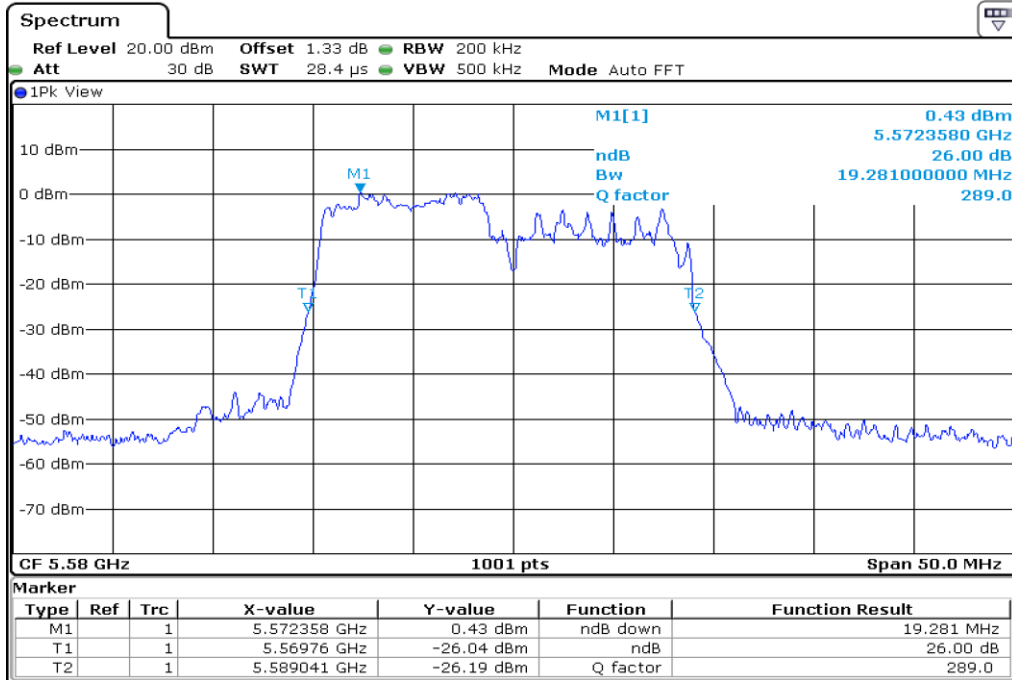

17 26 dB Bandwidth

18

26 dB Bandwidth

19 26 dB Bandwidth

20 26 dB Bandwidth

21 **26 dB Bandwidth**

22 **26 dB Bandwidth**

23 **26 dB Bandwidth**

24 **26 dB Bandwidth**

25 **26 dB Bandwidth**

26 **26 dB Bandwidth**

27	26 dB Bandwidth
----	-----------------

28 **26 dB Bandwidth**

29 **26 dB Bandwidth**

30	26 dB Bandwidth
----	-----------------

Test Band				WLAN_UNII2C_AX			
Antenna				Ant 1			
Test Parameters for Channel Bandwidths							
Test Item	No.	Mode	Channel	Bandwidth	RU Tone	RB index	Verdict
26 dB Bandwidth	1	802.11ax HE20	100	20 MHz	26	Low	Pass
	2	802.11ax HE20	100	20 MHz	26	Middle	Pass
	3	802.11ax HE20	100	20 MHz	26	High	Pass
	4	802.11ax HE20	116	20 MHz	26	Low	Pass
	5	802.11ax HE20	116	20 MHz	26	Middle	Pass
	6	802.11ax HE20	116	20 MHz	26	High	Pass
	7	802.11ax HE20	140	20 MHz	26	Low	Pass
	8	802.11ax HE20	140	20 MHz	26	Middle	Pass
	9	802.11ax HE20	140	20 MHz	26	High	Pass
	10	802.11ax HE20	100	20 MHz	52	Low	Pass
	11	802.11ax HE20	100	20 MHz	52	Middle	Pass
	12	802.11ax HE20	100	20 MHz	52	High	Pass
	13	802.11ax HE20	116	20 MHz	52	Low	Pass
	14	802.11ax HE20	116	20 MHz	52	Middle	Pass
	15	802.11ax HE20	116	20 MHz	52	High	Pass
	16	802.11ax HE20	140	20 MHz	52	Low	Pass
	17	802.11ax HE20	140	20 MHz	52	Middle	Pass
	18	802.11ax HE20	140	20 MHz	52	High	Pass
	19	802.11ax HE20	100	20 MHz	106	Low	Pass
	20	802.11ax HE20	100	20 MHz	106	High	Pass
	21	802.11ax HE20	116	20 MHz	106	Low	Pass
	22	802.11ax HE20	116	20 MHz	106	High	Pass
	23	802.11ax HE20	140	20 MHz	106	Low	Pass
	24	802.11ax HE20	140	20 MHz	106	High	Pass
	25	802.11ax HE20	100	20 MHz	242	-	Pass
	26	802.11ax HE20	116	20 MHz	242	-	Pass
	27	802.11ax HE20	140	20 MHz	242	-	Pass
	28	802.11ax HE20	100	20 MHz	SU	-	Pass
	29	802.11ax HE20	116	20 MHz	SU	-	Pass
	30	802.11ax HE20	140	20 MHz	SU	-	Pass