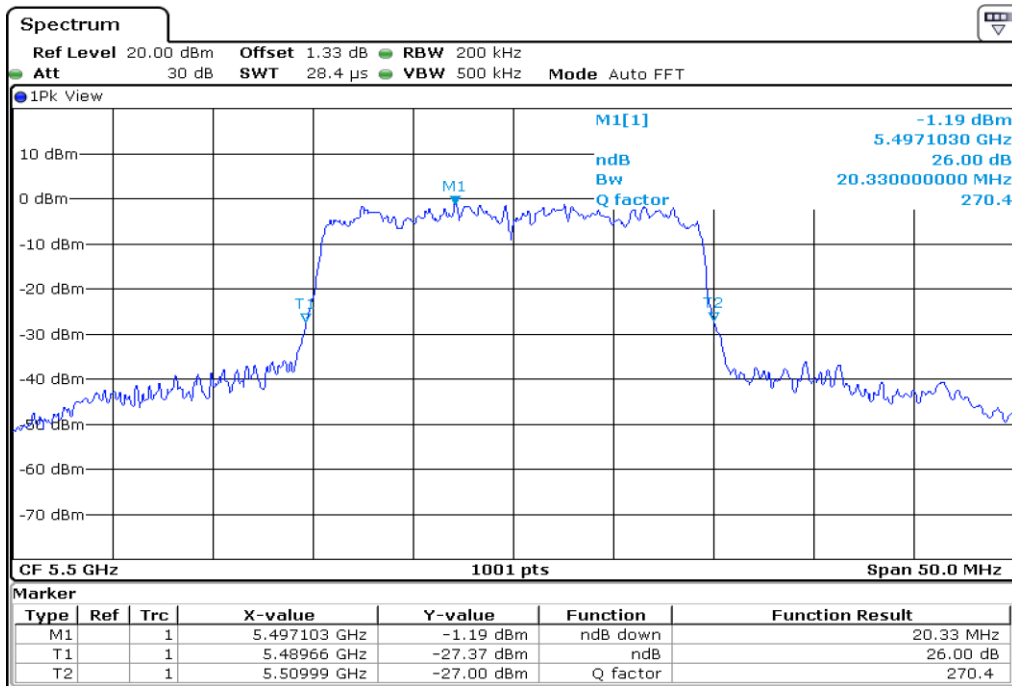

17 26 dB Bandwidth

18

26 dB Bandwidth

19 26 dB Bandwidth

20 26 dB Bandwidth

21 **26 dB Bandwidth**

22 **26 dB Bandwidth**

23 **26 dB Bandwidth**

24 **26 dB Bandwidth**

25 **26 dB Bandwidth**

26 **26 dB Bandwidth**

27	26 dB Bandwidth
----	-----------------

28 **26 dB Bandwidth**

29 **26 dB Bandwidth**

30	26 dB Bandwidth
----	-----------------

Test Band				WLAN_UNII2C_AX			
Antenna				Ant 1			
Test Parameters for Channel Bandwidths							
Test Item	No.	Mode	Channel	Bandwidth	RU Tone	RB index	Verdict
26 dB Bandwidth	1	802.11ax HE20	100	20 MHz	26	Low	Pass
	2	802.11ax HE20	100	20 MHz	26	Middle	Pass
	3	802.11ax HE20	100	20 MHz	26	High	Pass
	4	802.11ax HE20	116	20 MHz	26	Low	Pass
	5	802.11ax HE20	116	20 MHz	26	Middle	Pass
	6	802.11ax HE20	116	20 MHz	26	High	Pass
	7	802.11ax HE20	140	20 MHz	26	Low	Pass
	8	802.11ax HE20	140	20 MHz	26	Middle	Pass
	9	802.11ax HE20	140	20 MHz	26	High	Pass
	10	802.11ax HE20	100	20 MHz	52	Low	Pass
	11	802.11ax HE20	100	20 MHz	52	Middle	Pass
	12	802.11ax HE20	100	20 MHz	52	High	Pass
	13	802.11ax HE20	116	20 MHz	52	Low	Pass
	14	802.11ax HE20	116	20 MHz	52	Middle	Pass
	15	802.11ax HE20	116	20 MHz	52	High	Pass
	16	802.11ax HE20	140	20 MHz	52	Low	Pass
	17	802.11ax HE20	140	20 MHz	52	Middle	Pass
	18	802.11ax HE20	140	20 MHz	52	High	Pass
	19	802.11ax HE20	100	20 MHz	106	Low	Pass
	20	802.11ax HE20	100	20 MHz	106	High	Pass
	21	802.11ax HE20	116	20 MHz	106	Low	Pass
	22	802.11ax HE20	116	20 MHz	106	High	Pass
	23	802.11ax HE20	140	20 MHz	106	Low	Pass
	24	802.11ax HE20	140	20 MHz	106	High	Pass
	25	802.11ax HE20	100	20 MHz	242	-	Pass
	26	802.11ax HE20	116	20 MHz	242	-	Pass
	27	802.11ax HE20	140	20 MHz	242	-	Pass
	28	802.11ax HE20	100	20 MHz	SU	-	Pass
	29	802.11ax HE20	116	20 MHz	SU	-	Pass
	30	802.11ax HE20	140	20 MHz	SU	-	Pass