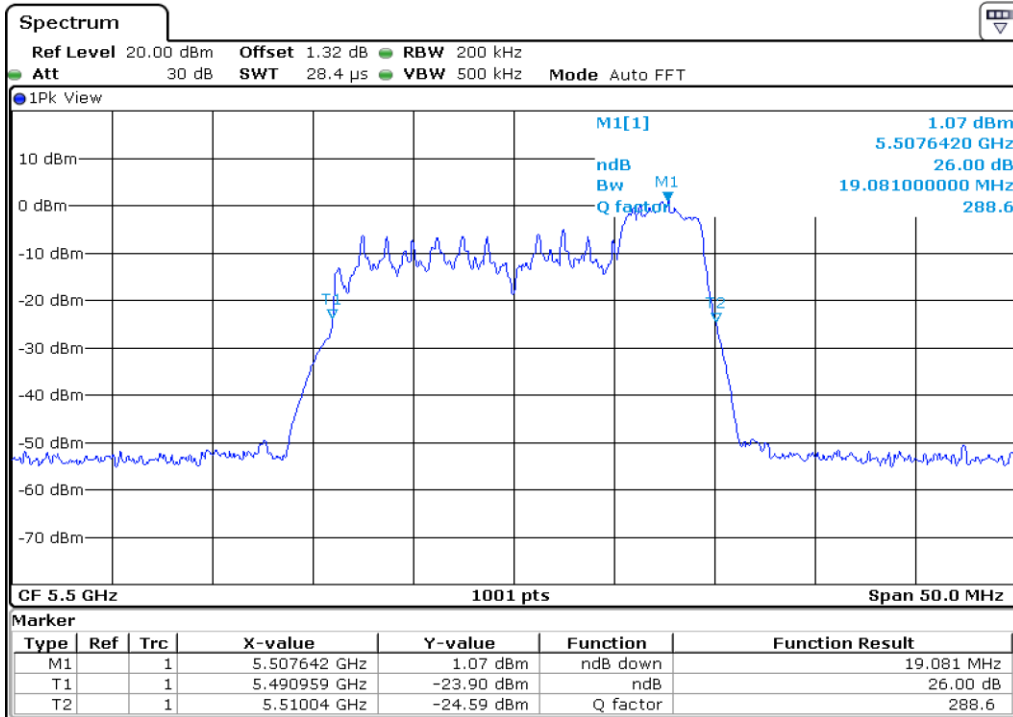

24 **26 dB Bandwidth**

25 **26 dB Bandwidth**

26 **26 dB Bandwidth**

27	26 dB Bandwidth
----	-----------------

28 **26 dB Bandwidth**

29 **26 dB Bandwidth**

30	26 dB Bandwidth
----	-----------------

Test Band				WLAN_UNII2C_AX			
Antenna				Ant 1			
Test Parameters for Channel Bandwidths							
Test Item	No.	Mode	Channel	Bandwidth	RU Tone	RB index	Verdict
26 dB Bandwidth	1	802.11ax HE20	100	20 MHz	26	Low	Pass
	2	802.11ax HE20	100	20 MHz	26	Middle	Pass
	3	802.11ax HE20	100	20 MHz	26	High	Pass
	4	802.11ax HE20	116	20 MHz	26	Low	Pass
	5	802.11ax HE20	116	20 MHz	26	Middle	Pass
	6	802.11ax HE20	116	20 MHz	26	High	Pass
	7	802.11ax HE20	140	20 MHz	26	Low	Pass
	8	802.11ax HE20	140	20 MHz	26	Middle	Pass
	9	802.11ax HE20	140	20 MHz	26	High	Pass
	10	802.11ax HE20	100	20 MHz	52	Low	Pass
	11	802.11ax HE20	100	20 MHz	52	Middle	Pass
	12	802.11ax HE20	100	20 MHz	52	High	Pass
	13	802.11ax HE20	116	20 MHz	52	Low	Pass
	14	802.11ax HE20	116	20 MHz	52	Middle	Pass
	15	802.11ax HE20	116	20 MHz	52	High	Pass
	16	802.11ax HE20	140	20 MHz	52	Low	Pass
	17	802.11ax HE20	140	20 MHz	52	Middle	Pass
	18	802.11ax HE20	140	20 MHz	52	High	Pass
	19	802.11ax HE20	100	20 MHz	106	Low	Pass
	20	802.11ax HE20	100	20 MHz	106	High	Pass
	21	802.11ax HE20	116	20 MHz	106	Low	Pass
	22	802.11ax HE20	116	20 MHz	106	High	Pass
	23	802.11ax HE20	140	20 MHz	106	Low	Pass
	24	802.11ax HE20	140	20 MHz	106	High	Pass
	25	802.11ax HE20	100	20 MHz	242	-	Pass
	26	802.11ax HE20	116	20 MHz	242	-	Pass
	27	802.11ax HE20	140	20 MHz	242	-	Pass
	28	802.11ax HE20	100	20 MHz	SU	-	Pass
	29	802.11ax HE20	116	20 MHz	SU	-	Pass
	30	802.11ax HE20	140	20 MHz	SU	-	Pass

1 **26 dB Bandwidth**

2 **26 dB Bandwidth**

3 26 dB Bandwidth

4 26 dB Bandwidth

5 **26 dB Bandwidth**

6 **26 dB Bandwidth**

7 26 dB Bandwidth

8 26 dB Bandwidth

9	26 dB Bandwidth
---	-----------------

10 **26 dB Bandwidth**

11 **26 dB Bandwidth**

12 **26 dB Bandwidth**

13 **26 dB Bandwidth**

14 **26 dB Bandwidth**

15 **26 dB Bandwidth**

16 **26 dB Bandwidth**