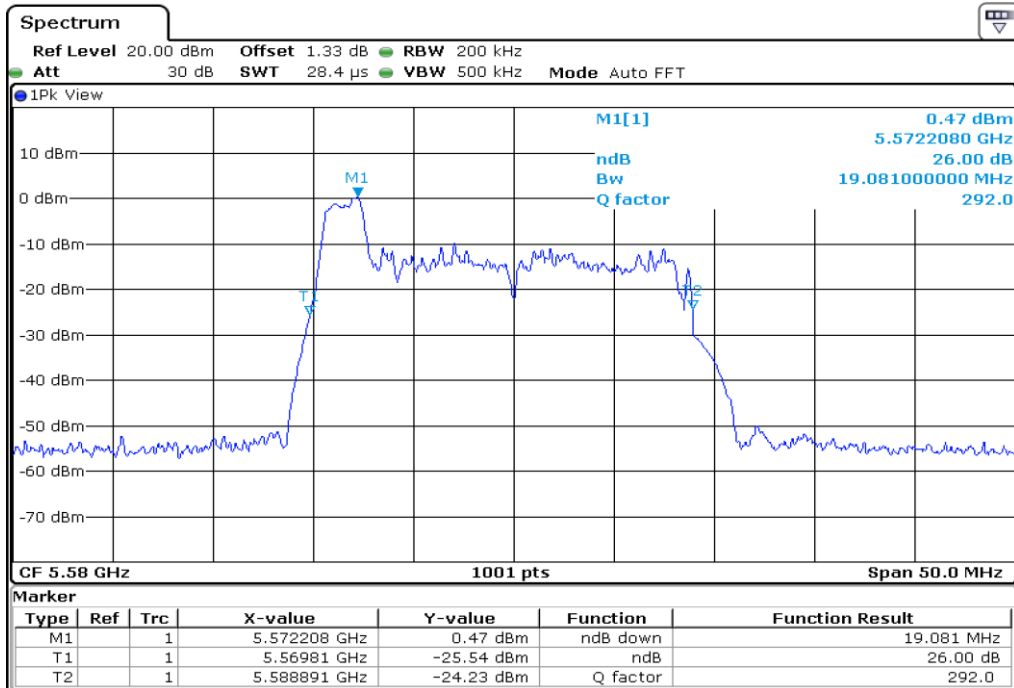

15	26 dB Bandwidth
----	-----------------

16	26 dB Bandwidth
----	-----------------

Test Band				WLAN_UNII2C_AX			
Antenna				Ant 0			
Test Parameters for Channel Bandwidths							
Test Item	No.	Moe	Channel	Bandwidth	RU Tone	RB index	Verdict
26 dB Bandwidth	1	802.11ax HE20	100	20 MHz	26	Low	Pass
	2	802.11ax HE20	100	20 MHz	26	Middle	Pass
	3	802.11ax HE20	100	20 MHz	26	High	Pass
	4	802.11ax HE20	116	20 MHz	26	Low	Pass
	5	802.11ax HE20	116	20 MHz	26	Middle	Pass
	6	802.11ax HE20	116	20 MHz	26	High	Pass
	7	802.11ax HE20	140	20 MHz	26	Low	Pass
	8	802.11ax HE20	140	20 MHz	26	Middle	Pass
	9	802.11ax HE20	140	20 MHz	26	High	Pass
	10	802.11ax HE20	100	20 MHz	52	Low	Pass
	11	802.11ax HE20	100	20 MHz	52	Middle	Pass
	12	802.11ax HE20	100	20 MHz	52	High	Pass
	13	802.11ax HE20	116	20 MHz	52	Low	Pass
	14	802.11ax HE20	116	20 MHz	52	Middle	Pass
	15	802.11ax HE20	116	20 MHz	52	High	Pass
	16	802.11ax HE20	140	20 MHz	52	Low	Pass
	17	802.11ax HE20	140	20 MHz	52	Middle	Pass
	18	802.11ax HE20	140	20 MHz	52	High	Pass
	19	802.11ax HE20	100	20 MHz	106	Low	Pass
	20	802.11ax HE20	100	20 MHz	106	High	Pass
	21	802.11ax HE20	116	20 MHz	106	Low	Pass
	22	802.11ax HE20	116	20 MHz	106	High	Pass
	23	802.11ax HE20	140	20 MHz	106	Low	Pass
	24	802.11ax HE20	140	20 MHz	106	High	Pass
	25	802.11ax HE20	100	20 MHz	242	-	Pass
	26	802.11ax HE20	116	20 MHz	242	-	Pass
	27	802.11ax HE20	140	20 MHz	242	-	Pass
	28	802.11ax HE20	100	20 MHz	SU	-	Pass
	29	802.11ax HE20	116	20 MHz	SU	-	Pass
	30	802.11ax HE20	140	20 MHz	SU	-	Pass

1 26 dB Bandwidth

2 26 dB Bandwidth

3 **26 dB Bandwidth**

4 **26 dB Bandwidth**

5 26 dB Bandwidth

6 26 dB Bandwidth

7 26 dB Bandwidth

8 26 dB Bandwidth