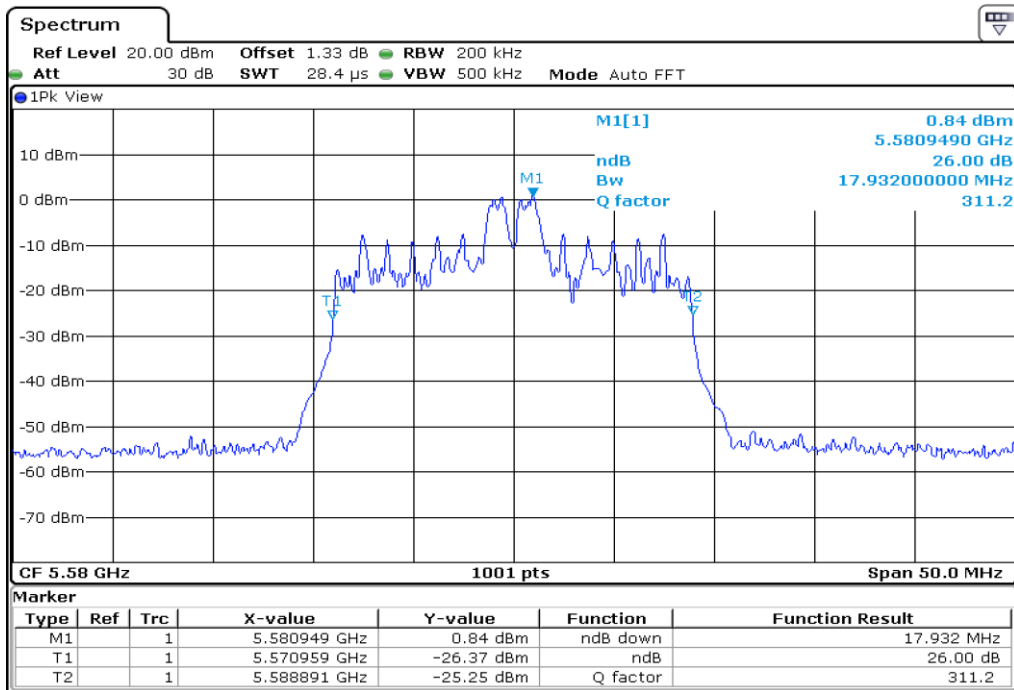

15	26 dB Bandwidth
----	-----------------

16	26 dB Bandwidth
----	-----------------

Test Band				WLAN_UNII2C_AX			
Antenna				Ant 0			
Test Parameters for Channel Bandwidths							
Test Item	No.	Moe	Channel	Bandwidth	RU Tone	RB index	Verdict
26 dB Bandwidth	1	802.11ax HE20	100	20 MHz	26	Low	Pass
	2	802.11ax HE20	100	20 MHz	26	Middle	Pass
	3	802.11ax HE20	100	20 MHz	26	High	Pass
	4	802.11ax HE20	116	20 MHz	26	Low	Pass
	5	802.11ax HE20	116	20 MHz	26	Middle	Pass
	6	802.11ax HE20	116	20 MHz	26	High	Pass
	7	802.11ax HE20	140	20 MHz	26	Low	Pass
	8	802.11ax HE20	140	20 MHz	26	Middle	Pass
	9	802.11ax HE20	140	20 MHz	26	High	Pass
	10	802.11ax HE20	100	20 MHz	52	Low	Pass
	11	802.11ax HE20	100	20 MHz	52	Middle	Pass
	12	802.11ax HE20	100	20 MHz	52	High	Pass
	13	802.11ax HE20	116	20 MHz	52	Low	Pass
	14	802.11ax HE20	116	20 MHz	52	Middle	Pass
	15	802.11ax HE20	116	20 MHz	52	High	Pass
	16	802.11ax HE20	140	20 MHz	52	Low	Pass
	17	802.11ax HE20	140	20 MHz	52	Middle	Pass
	18	802.11ax HE20	140	20 MHz	52	High	Pass
	19	802.11ax HE20	100	20 MHz	106	Low	Pass
	20	802.11ax HE20	100	20 MHz	106	High	Pass
	21	802.11ax HE20	116	20 MHz	106	Low	Pass
	22	802.11ax HE20	116	20 MHz	106	High	Pass
	23	802.11ax HE20	140	20 MHz	106	Low	Pass
	24	802.11ax HE20	140	20 MHz	106	High	Pass
	25	802.11ax HE20	100	20 MHz	242	-	Pass
	26	802.11ax HE20	116	20 MHz	242	-	Pass
	27	802.11ax HE20	140	20 MHz	242	-	Pass
	28	802.11ax HE20	100	20 MHz	SU	-	Pass
	29	802.11ax HE20	116	20 MHz	SU	-	Pass
	30	802.11ax HE20	140	20 MHz	SU	-	Pass

1 26 dB Bandwidth

2 26 dB Bandwidth

3 **26 dB Bandwidth**

4 **26 dB Bandwidth**

5 26 dB Bandwidth

6 26 dB Bandwidth

7 26 dB Bandwidth

8 26 dB Bandwidth

9	26 dB Bandwidth
----------	------------------------

10 **26 dB Bandwidth**

11 **26 dB Bandwidth**

12 **26 dB Bandwidth**

13 **26 dB Bandwidth**

14 26 dB Bandwidth

15 26 dB Bandwidth

16 26 dB Bandwidth