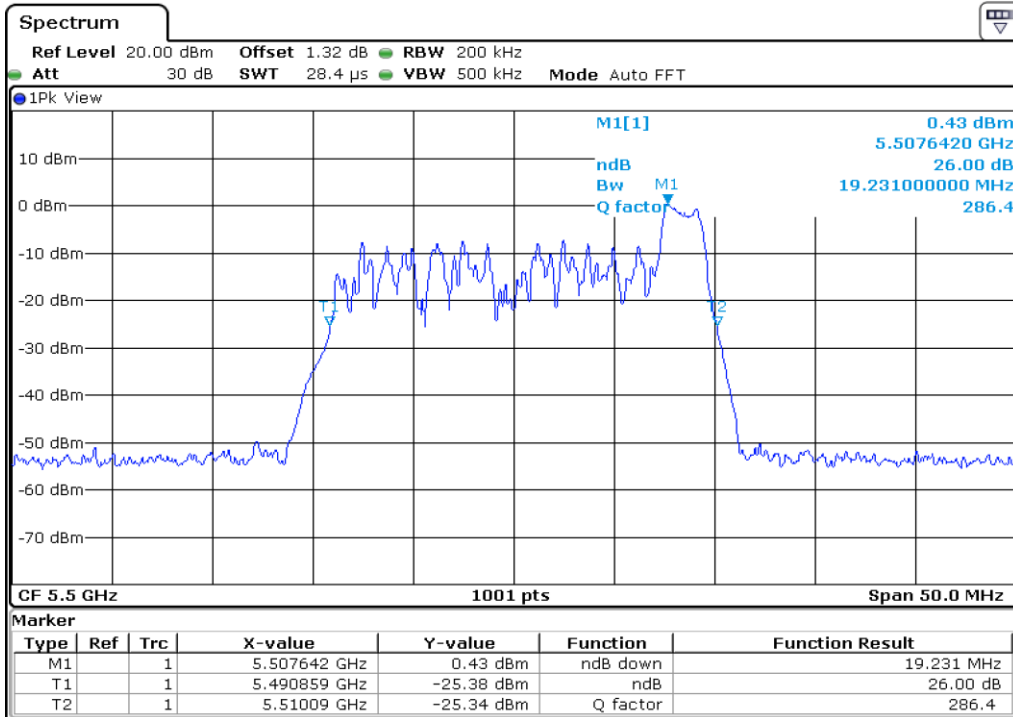

24 **26 dB Bandwidth**

25 **26 dB Bandwidth**

26 **26 dB Bandwidth**

27	26 dB Bandwidth
----	-----------------

28 **26 dB Bandwidth**

29 **26 dB Bandwidth**

30	26 dB Bandwidth
----	-----------------

Test Band				WLAN_UNII2C_AX			
Antenna				Ant 1			
Test Parameters for Channel Bandwidths							
Test Item	No.	Mode	Channel	Bandwidth	RU Tone	RB index	Verdict
26 dB Bandwidth	1	802.11ax HE20	100	20 MHz	26	Low	Pass
	2	802.11ax HE20	100	20 MHz	26	Middle	Pass
	3	802.11ax HE20	100	20 MHz	26	High	Pass
	4	802.11ax HE20	116	20 MHz	26	Low	Pass
	5	802.11ax HE20	116	20 MHz	26	Middle	Pass
	6	802.11ax HE20	116	20 MHz	26	High	Pass
	7	802.11ax HE20	140	20 MHz	26	Low	Pass
	8	802.11ax HE20	140	20 MHz	26	Middle	Pass
	9	802.11ax HE20	140	20 MHz	26	High	Pass
	10	802.11ax HE20	100	20 MHz	52	Low	Pass
	11	802.11ax HE20	100	20 MHz	52	Middle	Pass
	12	802.11ax HE20	100	20 MHz	52	High	Pass
	13	802.11ax HE20	116	20 MHz	52	Low	Pass
	14	802.11ax HE20	116	20 MHz	52	Middle	Pass
	15	802.11ax HE20	116	20 MHz	52	High	Pass
	16	802.11ax HE20	140	20 MHz	52	Low	Pass
	17	802.11ax HE20	140	20 MHz	52	Middle	Pass
	18	802.11ax HE20	140	20 MHz	52	High	Pass
	19	802.11ax HE20	100	20 MHz	106	Low	Pass
	20	802.11ax HE20	100	20 MHz	106	High	Pass
	21	802.11ax HE20	116	20 MHz	106	Low	Pass
	22	802.11ax HE20	116	20 MHz	106	High	Pass
	23	802.11ax HE20	140	20 MHz	106	Low	Pass
	24	802.11ax HE20	140	20 MHz	106	High	Pass
	25	802.11ax HE20	100	20 MHz	242	-	Pass
	26	802.11ax HE20	116	20 MHz	242	-	Pass
	27	802.11ax HE20	140	20 MHz	242	-	Pass
	28	802.11ax HE20	100	20 MHz	SU	-	Pass
	29	802.11ax HE20	116	20 MHz	SU	-	Pass
	30	802.11ax HE20	140	20 MHz	SU	-	Pass

1 **26 dB Bandwidth**

2 **26 dB Bandwidth**

3 26 dB Bandwidth

4 26 dB Bandwidth

5 **26 dB Bandwidth**

6 **26 dB Bandwidth**

7 26 dB Bandwidth

8 26 dB Bandwidth