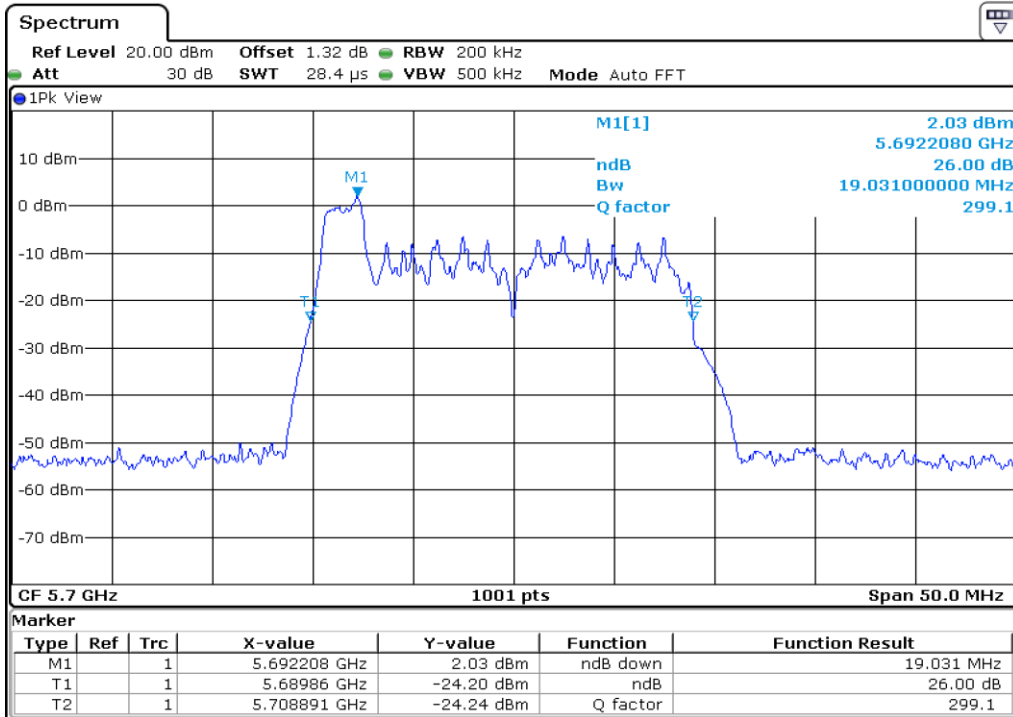

24 **26 dB Bandwidth**

25 **26 dB Bandwidth**

26 **26 dB Bandwidth**

27	26 dB Bandwidth
----	-----------------

28 **26 dB Bandwidth**

29 **26 dB Bandwidth**

30	26 dB Bandwidth
----	-----------------

Test Band				WLAN_UNII2C_AX			
Antenna				Ant 1			
Test Parameters for Channel Bandwidths							
Test Item	No.	Mode	Channel	Bandwidth	RU Tone	RB index	Verdict
26 dB Bandwidth	1	802.11ax HE20	100	20 MHz	26	Low	Pass
	2	802.11ax HE20	100	20 MHz	26	Middle	Pass
	3	802.11ax HE20	100	20 MHz	26	High	Pass
	4	802.11ax HE20	116	20 MHz	26	Low	Pass
	5	802.11ax HE20	116	20 MHz	26	Middle	Pass
	6	802.11ax HE20	116	20 MHz	26	High	Pass
	7	802.11ax HE20	140	20 MHz	26	Low	Pass
	8	802.11ax HE20	140	20 MHz	26	Middle	Pass
	9	802.11ax HE20	140	20 MHz	26	High	Pass
	10	802.11ax HE20	100	20 MHz	52	Low	Pass
	11	802.11ax HE20	100	20 MHz	52	Middle	Pass
	12	802.11ax HE20	100	20 MHz	52	High	Pass
	13	802.11ax HE20	116	20 MHz	52	Low	Pass
	14	802.11ax HE20	116	20 MHz	52	Middle	Pass
	15	802.11ax HE20	116	20 MHz	52	High	Pass
	16	802.11ax HE20	140	20 MHz	52	Low	Pass
	17	802.11ax HE20	140	20 MHz	52	Middle	Pass
	18	802.11ax HE20	140	20 MHz	52	High	Pass
	19	802.11ax HE20	100	20 MHz	106	Low	Pass
	20	802.11ax HE20	100	20 MHz	106	High	Pass
	21	802.11ax HE20	116	20 MHz	106	Low	Pass
	22	802.11ax HE20	116	20 MHz	106	High	Pass
	23	802.11ax HE20	140	20 MHz	106	Low	Pass
	24	802.11ax HE20	140	20 MHz	106	High	Pass
	25	802.11ax HE20	100	20 MHz	242	-	Pass
	26	802.11ax HE20	116	20 MHz	242	-	Pass
	27	802.11ax HE20	140	20 MHz	242	-	Pass
	28	802.11ax HE20	100	20 MHz	SU	-	Pass
	29	802.11ax HE20	116	20 MHz	SU	-	Pass
	30	802.11ax HE20	140	20 MHz	SU	-	Pass

1 **26 dB Bandwidth**

2 **26 dB Bandwidth**

3 26 dB Bandwidth

4 26 dB Bandwidth

5 **26 dB Bandwidth**

6 **26 dB Bandwidth**

7 26 dB Bandwidth

8 26 dB Bandwidth