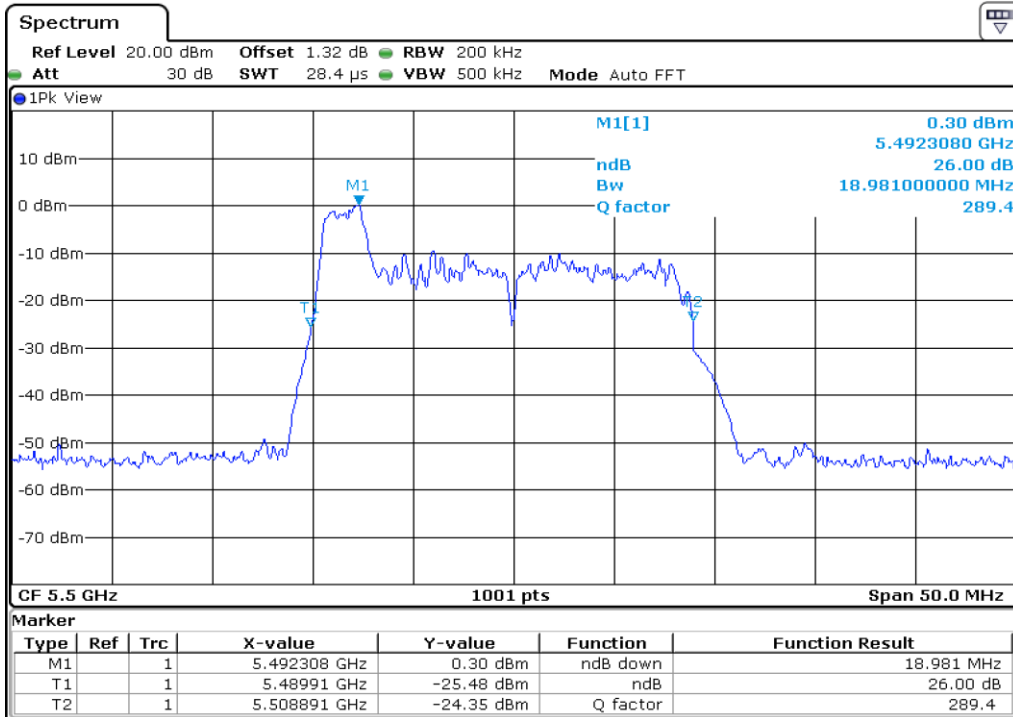

24 **26 dB Bandwidth**

25 **26 dB Bandwidth**

26 **26 dB Bandwidth**

27	26 dB Bandwidth
----	-----------------

28 **26 dB Bandwidth**

29 **26 dB Bandwidth**

30	26 dB Bandwidth
----	-----------------

Test Band				WLAN_UNII2C_AX			
Antenna				Ant 1			
Test Parameters for Channel Bandwidths							
Test Item	No.	Mode	Channel	Bandwidth	RU Tone	RB index	Verdict
26 dB Bandwidth	1	802.11ax HE20	100	20 MHz	26	Low	Pass
	2	802.11ax HE20	100	20 MHz	26	Middle	Pass
	3	802.11ax HE20	100	20 MHz	26	High	Pass
	4	802.11ax HE20	116	20 MHz	26	Low	Pass
	5	802.11ax HE20	116	20 MHz	26	Middle	Pass
	6	802.11ax HE20	116	20 MHz	26	High	Pass
	7	802.11ax HE20	140	20 MHz	26	Low	Pass
	8	802.11ax HE20	140	20 MHz	26	Middle	Pass
	9	802.11ax HE20	140	20 MHz	26	High	Pass
	10	802.11ax HE20	100	20 MHz	52	Low	Pass
	11	802.11ax HE20	100	20 MHz	52	Middle	Pass
	12	802.11ax HE20	100	20 MHz	52	High	Pass
	13	802.11ax HE20	116	20 MHz	52	Low	Pass
	14	802.11ax HE20	116	20 MHz	52	Middle	Pass
	15	802.11ax HE20	116	20 MHz	52	High	Pass
	16	802.11ax HE20	140	20 MHz	52	Low	Pass
	17	802.11ax HE20	140	20 MHz	52	Middle	Pass
	18	802.11ax HE20	140	20 MHz	52	High	Pass
	19	802.11ax HE20	100	20 MHz	106	Low	Pass
	20	802.11ax HE20	100	20 MHz	106	High	Pass
	21	802.11ax HE20	116	20 MHz	106	Low	Pass
	22	802.11ax HE20	116	20 MHz	106	High	Pass
	23	802.11ax HE20	140	20 MHz	106	Low	Pass
	24	802.11ax HE20	140	20 MHz	106	High	Pass
	25	802.11ax HE20	100	20 MHz	242	-	Pass
	26	802.11ax HE20	116	20 MHz	242	-	Pass
	27	802.11ax HE20	140	20 MHz	242	-	Pass
	28	802.11ax HE20	100	20 MHz	SU	-	Pass
	29	802.11ax HE20	116	20 MHz	SU	-	Pass
	30	802.11ax HE20	140	20 MHz	SU	-	Pass

1 **26 dB Bandwidth**

2 **26 dB Bandwidth**

3 26 dB Bandwidth

4 26 dB Bandwidth

5 **26 dB Bandwidth**

6 **26 dB Bandwidth**

7 26 dB Bandwidth

8 26 dB Bandwidth