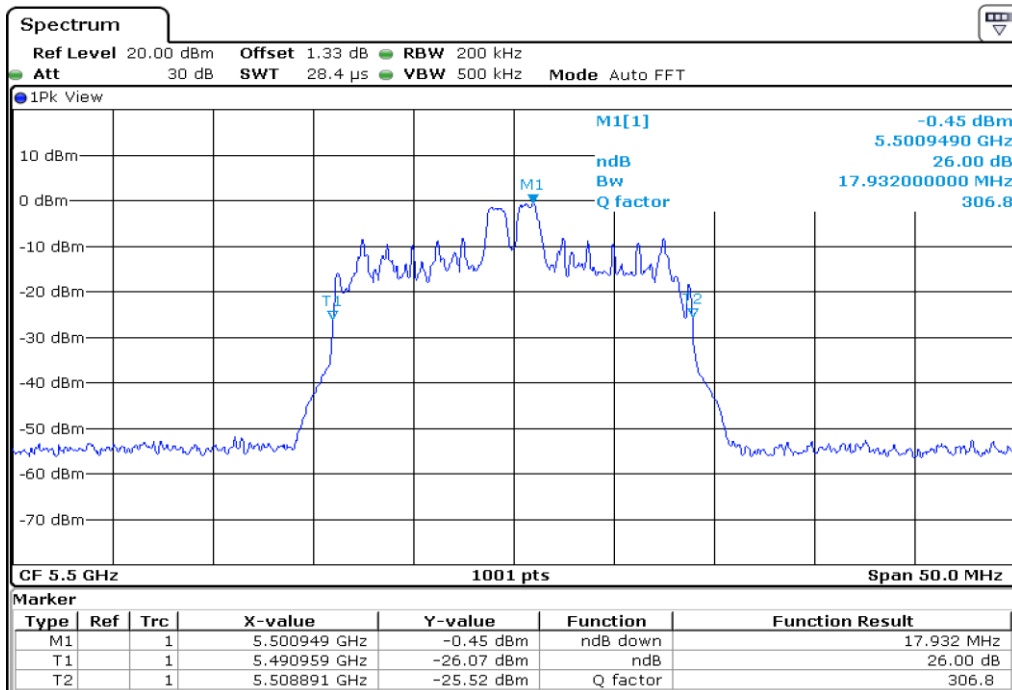

15	26 dB Bandwidth
----	-----------------

16	26 dB Bandwidth
----	-----------------

Test Band				WLAN_UNII2C_AX			
Antenna				Ant 0			
Test Parameters for Channel Bandwidths							
Test Item	No.	Moe	Channel	Bandwidth	RU Tone	RB index	Verdict
26 dB Bandwidth	1	802.11ax HE20	100	20 MHz	26	Low	Pass
	2	802.11ax HE20	100	20 MHz	26	Middle	Pass
	3	802.11ax HE20	100	20 MHz	26	High	Pass
	4	802.11ax HE20	116	20 MHz	26	Low	Pass
	5	802.11ax HE20	116	20 MHz	26	Middle	Pass
	6	802.11ax HE20	116	20 MHz	26	High	Pass
	7	802.11ax HE20	140	20 MHz	26	Low	Pass
	8	802.11ax HE20	140	20 MHz	26	Middle	Pass
	9	802.11ax HE20	140	20 MHz	26	High	Pass
	10	802.11ax HE20	100	20 MHz	52	Low	Pass
	11	802.11ax HE20	100	20 MHz	52	Middle	Pass
	12	802.11ax HE20	100	20 MHz	52	High	Pass
	13	802.11ax HE20	116	20 MHz	52	Low	Pass
	14	802.11ax HE20	116	20 MHz	52	Middle	Pass
	15	802.11ax HE20	116	20 MHz	52	High	Pass
	16	802.11ax HE20	140	20 MHz	52	Low	Pass
	17	802.11ax HE20	140	20 MHz	52	Middle	Pass
	18	802.11ax HE20	140	20 MHz	52	High	Pass
	19	802.11ax HE20	100	20 MHz	106	Low	Pass
	20	802.11ax HE20	100	20 MHz	106	High	Pass
	21	802.11ax HE20	116	20 MHz	106	Low	Pass
	22	802.11ax HE20	116	20 MHz	106	High	Pass
	23	802.11ax HE20	140	20 MHz	106	Low	Pass
	24	802.11ax HE20	140	20 MHz	106	High	Pass
	25	802.11ax HE20	100	20 MHz	242	-	Pass
	26	802.11ax HE20	116	20 MHz	242	-	Pass
	27	802.11ax HE20	140	20 MHz	242	-	Pass
	28	802.11ax HE20	100	20 MHz	SU	-	Pass
	29	802.11ax HE20	116	20 MHz	SU	-	Pass
	30	802.11ax HE20	140	20 MHz	SU	-	Pass

1 26 dB Bandwidth

2 26 dB Bandwidth

3 **26 dB Bandwidth**

4 **26 dB Bandwidth**

5 26 dB Bandwidth

6 26 dB Bandwidth

7 26 dB Bandwidth

8 26 dB Bandwidth