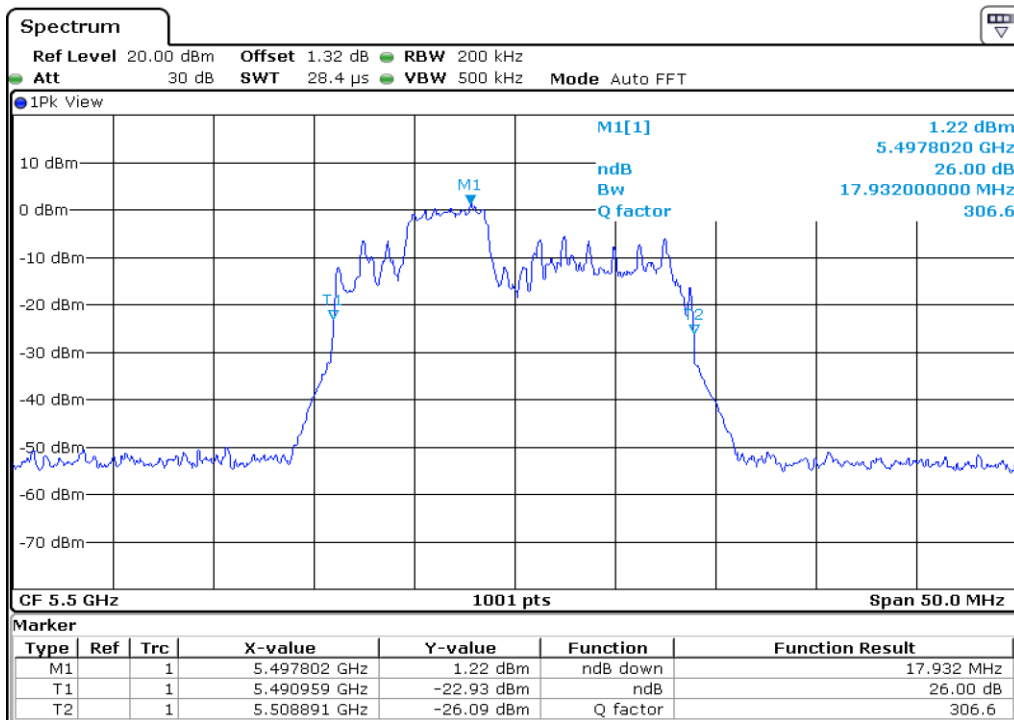

24 **26 dB Bandwidth**

25 **26 dB Bandwidth**

26 **26 dB Bandwidth**

27	26 dB Bandwidth
----	-----------------

28 **26 dB Bandwidth**

29 **26 dB Bandwidth**

30	26 dB Bandwidth
----	-----------------

Test Band				WLAN_UNII2C_AX			
Antenna				Ant 1			
Test Parameters for Channel Bandwidths							
Test Item	No.	Mode	Channel	Bandwidth	RU Tone	RB index	Verdict
26 dB Bandwidth	1	802.11ax HE20	100	20 MHz	26	Low	Pass
	2	802.11ax HE20	100	20 MHz	26	Middle	Pass
	3	802.11ax HE20	100	20 MHz	26	High	Pass
	4	802.11ax HE20	116	20 MHz	26	Low	Pass
	5	802.11ax HE20	116	20 MHz	26	Middle	Pass
	6	802.11ax HE20	116	20 MHz	26	High	Pass
	7	802.11ax HE20	140	20 MHz	26	Low	Pass
	8	802.11ax HE20	140	20 MHz	26	Middle	Pass
	9	802.11ax HE20	140	20 MHz	26	High	Pass
	10	802.11ax HE20	100	20 MHz	52	Low	Pass
	11	802.11ax HE20	100	20 MHz	52	Middle	Pass
	12	802.11ax HE20	100	20 MHz	52	High	Pass
	13	802.11ax HE20	116	20 MHz	52	Low	Pass
	14	802.11ax HE20	116	20 MHz	52	Middle	Pass
	15	802.11ax HE20	116	20 MHz	52	High	Pass
	16	802.11ax HE20	140	20 MHz	52	Low	Pass
	17	802.11ax HE20	140	20 MHz	52	Middle	Pass
	18	802.11ax HE20	140	20 MHz	52	High	Pass
	19	802.11ax HE20	100	20 MHz	106	Low	Pass
	20	802.11ax HE20	100	20 MHz	106	High	Pass
	21	802.11ax HE20	116	20 MHz	106	Low	Pass
	22	802.11ax HE20	116	20 MHz	106	High	Pass
	23	802.11ax HE20	140	20 MHz	106	Low	Pass
	24	802.11ax HE20	140	20 MHz	106	High	Pass
	25	802.11ax HE20	100	20 MHz	242	-	Pass
	26	802.11ax HE20	116	20 MHz	242	-	Pass
	27	802.11ax HE20	140	20 MHz	242	-	Pass
	28	802.11ax HE20	100	20 MHz	SU	-	Pass
	29	802.11ax HE20	116	20 MHz	SU	-	Pass
	30	802.11ax HE20	140	20 MHz	SU	-	Pass

1 **26 dB Bandwidth**

2 **26 dB Bandwidth**

3 26 dB Bandwidth

4 26 dB Bandwidth

5 **26 dB Bandwidth**

6 **26 dB Bandwidth**

7 26 dB Bandwidth

8 26 dB Bandwidth

9	26 dB Bandwidth
---	-----------------

10 **26 dB Bandwidth**

11 **26 dB Bandwidth**

12 **26 dB Bandwidth**

13 **26 dB Bandwidth**

14 **26 dB Bandwidth**

15 **26 dB Bandwidth**

16 **26 dB Bandwidth**