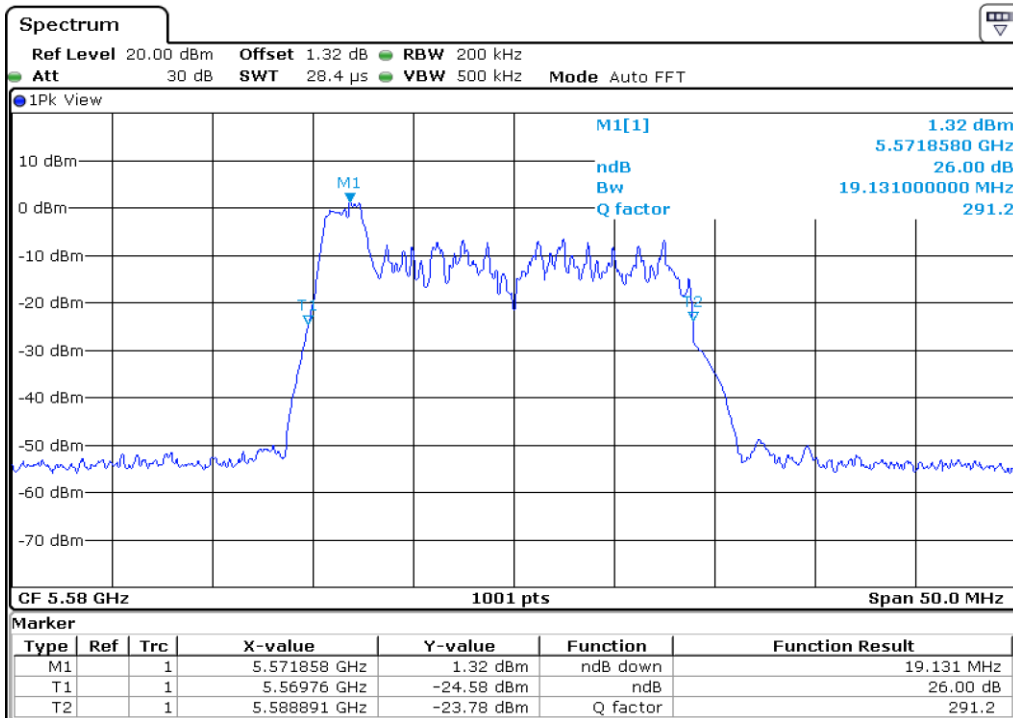

24 **26 dB Bandwidth**

25 **26 dB Bandwidth**

26 **26 dB Bandwidth**

27	26 dB Bandwidth
----	-----------------

28 **26 dB Bandwidth**

29 **26 dB Bandwidth**

30	26 dB Bandwidth
----	-----------------

Test Band				WLAN_UNII2C_AX			
Antenna				Ant 1			
Test Parameters for Channel Bandwidths							
Test Item	No.	Mode	Channel	Bandwidth	RU Tone	RB index	Verdict
26 dB Bandwidth	1	802.11ax HE20	100	20 MHz	26	Low	Pass
	2	802.11ax HE20	100	20 MHz	26	Middle	Pass
	3	802.11ax HE20	100	20 MHz	26	High	Pass
	4	802.11ax HE20	116	20 MHz	26	Low	Pass
	5	802.11ax HE20	116	20 MHz	26	Middle	Pass
	6	802.11ax HE20	116	20 MHz	26	High	Pass
	7	802.11ax HE20	140	20 MHz	26	Low	Pass
	8	802.11ax HE20	140	20 MHz	26	Middle	Pass
	9	802.11ax HE20	140	20 MHz	26	High	Pass
	10	802.11ax HE20	100	20 MHz	52	Low	Pass
	11	802.11ax HE20	100	20 MHz	52	Middle	Pass
	12	802.11ax HE20	100	20 MHz	52	High	Pass
	13	802.11ax HE20	116	20 MHz	52	Low	Pass
	14	802.11ax HE20	116	20 MHz	52	Middle	Pass
	15	802.11ax HE20	116	20 MHz	52	High	Pass
	16	802.11ax HE20	140	20 MHz	52	Low	Pass
	17	802.11ax HE20	140	20 MHz	52	Middle	Pass
	18	802.11ax HE20	140	20 MHz	52	High	Pass
	19	802.11ax HE20	100	20 MHz	106	Low	Pass
	20	802.11ax HE20	100	20 MHz	106	High	Pass
	21	802.11ax HE20	116	20 MHz	106	Low	Pass
	22	802.11ax HE20	116	20 MHz	106	High	Pass
	23	802.11ax HE20	140	20 MHz	106	Low	Pass
	24	802.11ax HE20	140	20 MHz	106	High	Pass
	25	802.11ax HE20	100	20 MHz	242	-	Pass
	26	802.11ax HE20	116	20 MHz	242	-	Pass
	27	802.11ax HE20	140	20 MHz	242	-	Pass
	28	802.11ax HE20	100	20 MHz	SU	-	Pass
	29	802.11ax HE20	116	20 MHz	SU	-	Pass
	30	802.11ax HE20	140	20 MHz	SU	-	Pass

1 **26 dB Bandwidth**

2 **26 dB Bandwidth**

3 26 dB Bandwidth

4 26 dB Bandwidth

5 **26 dB Bandwidth**

6 **26 dB Bandwidth**

7 26 dB Bandwidth

8 26 dB Bandwidth