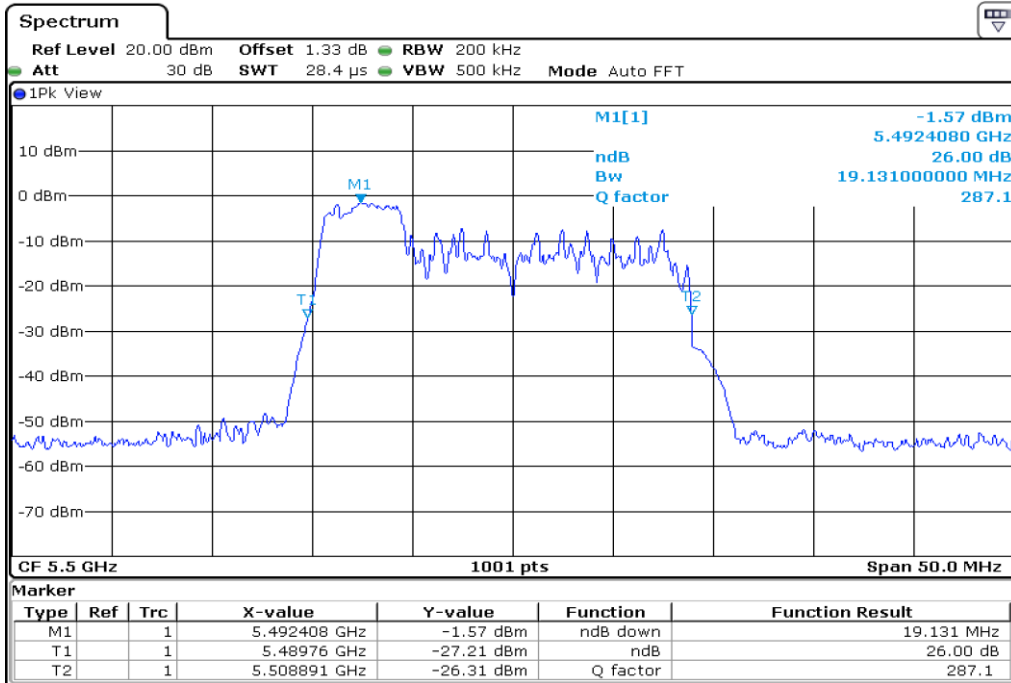

15	26 dB Bandwidth
----	-----------------

16	26 dB Bandwidth
----	-----------------

Test Band				WLAN_UNII2C_AX			
Antenna				Ant 0			
Test Parameters for Channel Bandwidths							
Test Item	No.	Moe	Channel	Bandwidth	RU Tone	RB index	Verdict
26 dB Bandwidth	1	802.11ax HE20	100	20 MHz	26	Low	Pass
	2	802.11ax HE20	100	20 MHz	26	Middle	Pass
	3	802.11ax HE20	100	20 MHz	26	High	Pass
	4	802.11ax HE20	116	20 MHz	26	Low	Pass
	5	802.11ax HE20	116	20 MHz	26	Middle	Pass
	6	802.11ax HE20	116	20 MHz	26	High	Pass
	7	802.11ax HE20	140	20 MHz	26	Low	Pass
	8	802.11ax HE20	140	20 MHz	26	Middle	Pass
	9	802.11ax HE20	140	20 MHz	26	High	Pass
	10	802.11ax HE20	100	20 MHz	52	Low	Pass
	11	802.11ax HE20	100	20 MHz	52	Middle	Pass
	12	802.11ax HE20	100	20 MHz	52	High	Pass
	13	802.11ax HE20	116	20 MHz	52	Low	Pass
	14	802.11ax HE20	116	20 MHz	52	Middle	Pass
	15	802.11ax HE20	116	20 MHz	52	High	Pass
	16	802.11ax HE20	140	20 MHz	52	Low	Pass
	17	802.11ax HE20	140	20 MHz	52	Middle	Pass
	18	802.11ax HE20	140	20 MHz	52	High	Pass
	19	802.11ax HE20	100	20 MHz	106	Low	Pass
	20	802.11ax HE20	100	20 MHz	106	High	Pass
	21	802.11ax HE20	116	20 MHz	106	Low	Pass
	22	802.11ax HE20	116	20 MHz	106	High	Pass
	23	802.11ax HE20	140	20 MHz	106	Low	Pass
	24	802.11ax HE20	140	20 MHz	106	High	Pass
	25	802.11ax HE20	100	20 MHz	242	-	Pass
	26	802.11ax HE20	116	20 MHz	242	-	Pass
	27	802.11ax HE20	140	20 MHz	242	-	Pass
	28	802.11ax HE20	100	20 MHz	SU	-	Pass
	29	802.11ax HE20	116	20 MHz	SU	-	Pass
	30	802.11ax HE20	140	20 MHz	SU	-	Pass

1 26 dB Bandwidth

2 26 dB Bandwidth

3 **26 dB Bandwidth**

4 **26 dB Bandwidth**

5 26 dB Bandwidth

6 26 dB Bandwidth

7 26 dB Bandwidth

8 26 dB Bandwidth

9	26 dB Bandwidth
----------	------------------------

10 **26 dB Bandwidth**

11 **26 dB Bandwidth**

12 **26 dB Bandwidth**

13 **26 dB Bandwidth**

14 26 dB Bandwidth

15 26 dB Bandwidth

16 26 dB Bandwidth