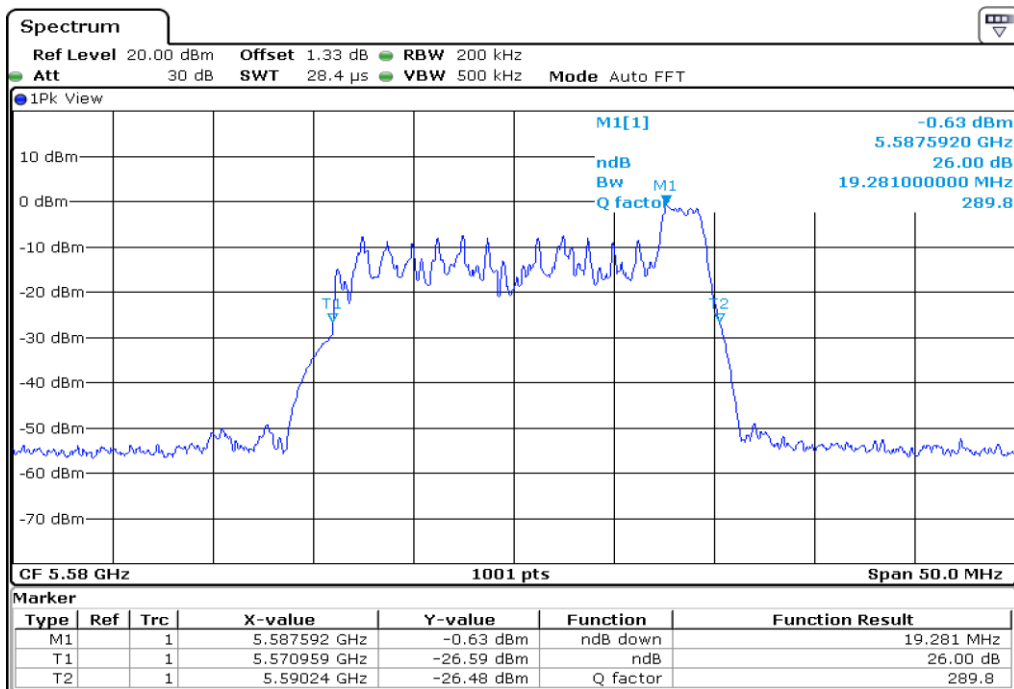

15	26 dB Bandwidth
----	-----------------

16	26 dB Bandwidth
----	-----------------

Test Band				WLAN_UNII2C_AX			
Antenna				Ant 0			
Test Parameters for Channel Bandwidths							
Test Item	No.	Moe	Channel	Bandwidth	RU Tone	RB index	Verdict
26 dB Bandwidth	1	802.11ax HE20	100	20 MHz	26	Low	Pass
	2	802.11ax HE20	100	20 MHz	26	Middle	Pass
	3	802.11ax HE20	100	20 MHz	26	High	Pass
	4	802.11ax HE20	116	20 MHz	26	Low	Pass
	5	802.11ax HE20	116	20 MHz	26	Middle	Pass
	6	802.11ax HE20	116	20 MHz	26	High	Pass
	7	802.11ax HE20	140	20 MHz	26	Low	Pass
	8	802.11ax HE20	140	20 MHz	26	Middle	Pass
	9	802.11ax HE20	140	20 MHz	26	High	Pass
	10	802.11ax HE20	100	20 MHz	52	Low	Pass
	11	802.11ax HE20	100	20 MHz	52	Middle	Pass
	12	802.11ax HE20	100	20 MHz	52	High	Pass
	13	802.11ax HE20	116	20 MHz	52	Low	Pass
	14	802.11ax HE20	116	20 MHz	52	Middle	Pass
	15	802.11ax HE20	116	20 MHz	52	High	Pass
	16	802.11ax HE20	140	20 MHz	52	Low	Pass
	17	802.11ax HE20	140	20 MHz	52	Middle	Pass
	18	802.11ax HE20	140	20 MHz	52	High	Pass
	19	802.11ax HE20	100	20 MHz	106	Low	Pass
	20	802.11ax HE20	100	20 MHz	106	High	Pass
	21	802.11ax HE20	116	20 MHz	106	Low	Pass
	22	802.11ax HE20	116	20 MHz	106	High	Pass
	23	802.11ax HE20	140	20 MHz	106	Low	Pass
	24	802.11ax HE20	140	20 MHz	106	High	Pass
	25	802.11ax HE20	100	20 MHz	242	-	Pass
	26	802.11ax HE20	116	20 MHz	242	-	Pass
	27	802.11ax HE20	140	20 MHz	242	-	Pass
	28	802.11ax HE20	100	20 MHz	SU	-	Pass
	29	802.11ax HE20	116	20 MHz	SU	-	Pass
	30	802.11ax HE20	140	20 MHz	SU	-	Pass

1 26 dB Bandwidth

2 26 dB Bandwidth

3 **26 dB Bandwidth**

4 **26 dB Bandwidth**

5 26 dB Bandwidth

6 26 dB Bandwidth

7 26 dB Bandwidth

8 26 dB Bandwidth

9	26 dB Bandwidth
----------	------------------------

10 **26 dB Bandwidth**

11 **26 dB Bandwidth**

12 **26 dB Bandwidth**

13 **26 dB Bandwidth**

14 26 dB Bandwidth

15 26 dB Bandwidth

16 26 dB Bandwidth