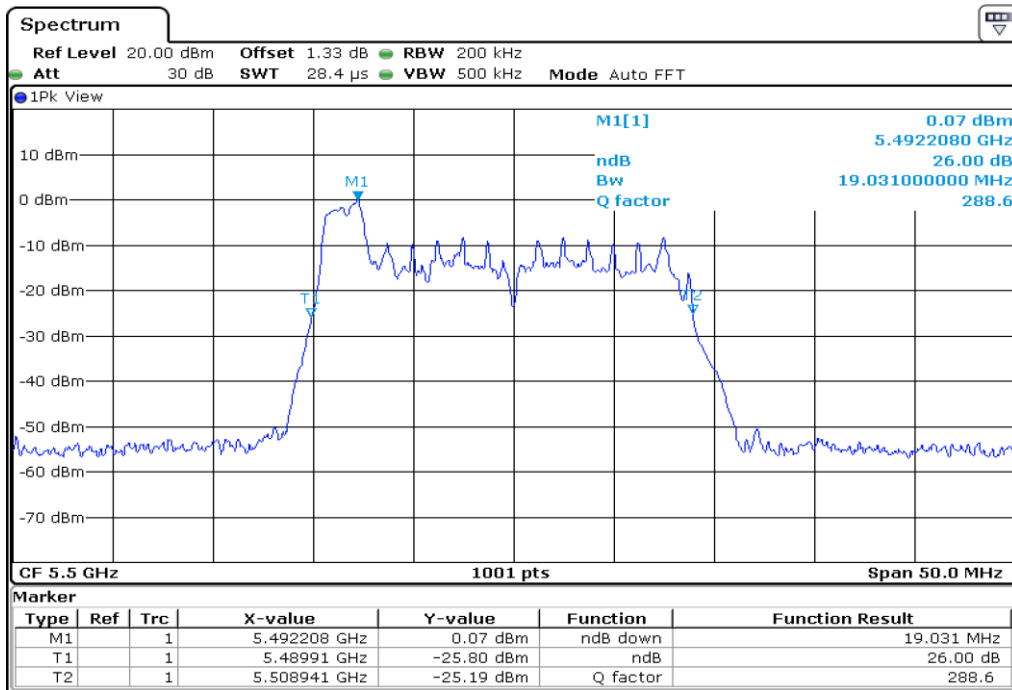

15	26 dB Bandwidth
----	-----------------

16	26 dB Bandwidth
----	-----------------

Test Band				WLAN_UNII2C_AX			
Antenna				Ant 0			
Test Parameters for Channel Bandwidths							
Test Item	No.	Moe	Channel	Bandwidth	RU Tone	RB index	Verdict
26 dB Bandwidth	1	802.11ax HE20	100	20 MHz	26	Low	Pass
	2	802.11ax HE20	100	20 MHz	26	Middle	Pass
	3	802.11ax HE20	100	20 MHz	26	High	Pass
	4	802.11ax HE20	116	20 MHz	26	Low	Pass
	5	802.11ax HE20	116	20 MHz	26	Middle	Pass
	6	802.11ax HE20	116	20 MHz	26	High	Pass
	7	802.11ax HE20	140	20 MHz	26	Low	Pass
	8	802.11ax HE20	140	20 MHz	26	Middle	Pass
	9	802.11ax HE20	140	20 MHz	26	High	Pass
	10	802.11ax HE20	100	20 MHz	52	Low	Pass
	11	802.11ax HE20	100	20 MHz	52	Middle	Pass
	12	802.11ax HE20	100	20 MHz	52	High	Pass
	13	802.11ax HE20	116	20 MHz	52	Low	Pass
	14	802.11ax HE20	116	20 MHz	52	Middle	Pass
	15	802.11ax HE20	116	20 MHz	52	High	Pass
	16	802.11ax HE20	140	20 MHz	52	Low	Pass
	17	802.11ax HE20	140	20 MHz	52	Middle	Pass
	18	802.11ax HE20	140	20 MHz	52	High	Pass
	19	802.11ax HE20	100	20 MHz	106	Low	Pass
	20	802.11ax HE20	100	20 MHz	106	High	Pass
	21	802.11ax HE20	116	20 MHz	106	Low	Pass
	22	802.11ax HE20	116	20 MHz	106	High	Pass
	23	802.11ax HE20	140	20 MHz	106	Low	Pass
	24	802.11ax HE20	140	20 MHz	106	High	Pass
	25	802.11ax HE20	100	20 MHz	242	-	Pass
	26	802.11ax HE20	116	20 MHz	242	-	Pass
	27	802.11ax HE20	140	20 MHz	242	-	Pass
	28	802.11ax HE20	100	20 MHz	SU	-	Pass
	29	802.11ax HE20	116	20 MHz	SU	-	Pass
	30	802.11ax HE20	140	20 MHz	SU	-	Pass

1 26 dB Bandwidth

2 26 dB Bandwidth

3 **26 dB Bandwidth**

4 **26 dB Bandwidth**

5 26 dB Bandwidth

6 26 dB Bandwidth

7 26 dB Bandwidth

8 26 dB Bandwidth

9	26 dB Bandwidth
----------	------------------------

10 **26 dB Bandwidth**

11 **26 dB Bandwidth**

12 **26 dB Bandwidth**

13 **26 dB Bandwidth**

14 26 dB Bandwidth

15 26 dB Bandwidth

16 26 dB Bandwidth