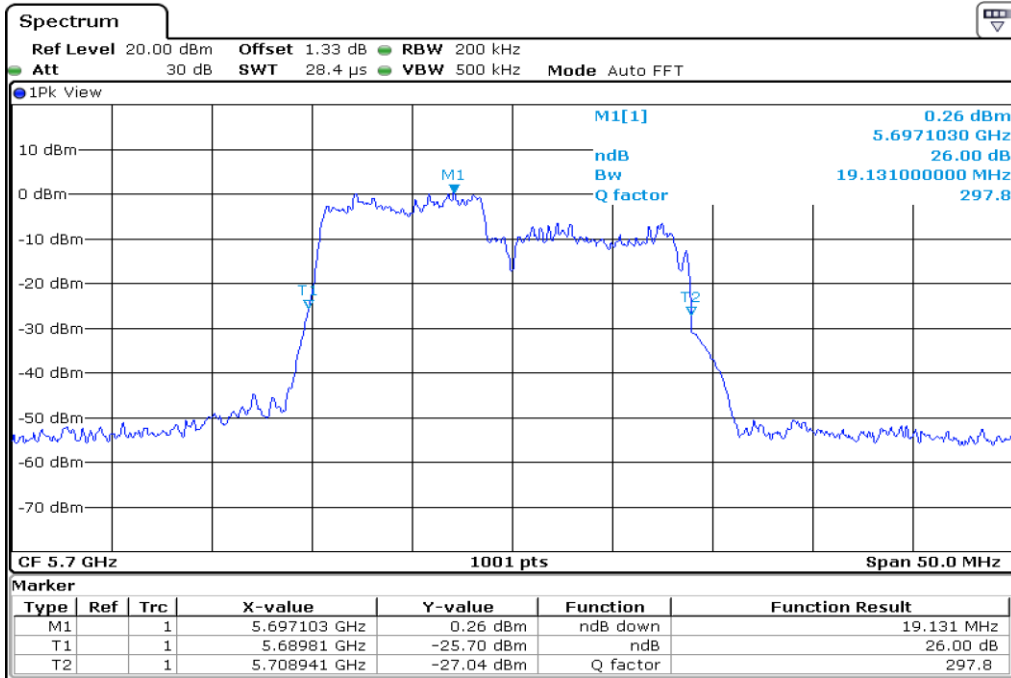

17 26 dB Bandwidth

18

26 dB Bandwidth

19 26 dB Bandwidth

20 26 dB Bandwidth

21 **26 dB Bandwidth**

22 **26 dB Bandwidth**

23 **26 dB Bandwidth**

24 **26 dB Bandwidth**

25 **26 dB Bandwidth**

26 **26 dB Bandwidth**

27	26 dB Bandwidth
----	-----------------

28 **26 dB Bandwidth**

29 **26 dB Bandwidth**

30	26 dB Bandwidth
----	-----------------

Test Band				WLAN_UNII2C_AX			
Antenna				Ant 1			
Test Parameters for Channel Bandwidths							
Test Item	No.	Mode	Channel	Bandwidth	RU Tone	RB index	Verdict
26 dB Bandwidth	1	802.11ax HE20	100	20 MHz	26	Low	Pass
	2	802.11ax HE20	100	20 MHz	26	Middle	Pass
	3	802.11ax HE20	100	20 MHz	26	High	Pass
	4	802.11ax HE20	116	20 MHz	26	Low	Pass
	5	802.11ax HE20	116	20 MHz	26	Middle	Pass
	6	802.11ax HE20	116	20 MHz	26	High	Pass
	7	802.11ax HE20	140	20 MHz	26	Low	Pass
	8	802.11ax HE20	140	20 MHz	26	Middle	Pass
	9	802.11ax HE20	140	20 MHz	26	High	Pass
	10	802.11ax HE20	100	20 MHz	52	Low	Pass
	11	802.11ax HE20	100	20 MHz	52	Middle	Pass
	12	802.11ax HE20	100	20 MHz	52	High	Pass
	13	802.11ax HE20	116	20 MHz	52	Low	Pass
	14	802.11ax HE20	116	20 MHz	52	Middle	Pass
	15	802.11ax HE20	116	20 MHz	52	High	Pass
	16	802.11ax HE20	140	20 MHz	52	Low	Pass
	17	802.11ax HE20	140	20 MHz	52	Middle	Pass
	18	802.11ax HE20	140	20 MHz	52	High	Pass
	19	802.11ax HE20	100	20 MHz	106	Low	Pass
	20	802.11ax HE20	100	20 MHz	106	High	Pass
	21	802.11ax HE20	116	20 MHz	106	Low	Pass
	22	802.11ax HE20	116	20 MHz	106	High	Pass
	23	802.11ax HE20	140	20 MHz	106	Low	Pass
	24	802.11ax HE20	140	20 MHz	106	High	Pass
	25	802.11ax HE20	100	20 MHz	242	-	Pass
	26	802.11ax HE20	116	20 MHz	242	-	Pass
	27	802.11ax HE20	140	20 MHz	242	-	Pass
	28	802.11ax HE20	100	20 MHz	SU	-	Pass
	29	802.11ax HE20	116	20 MHz	SU	-	Pass
	30	802.11ax HE20	140	20 MHz	SU	-	Pass