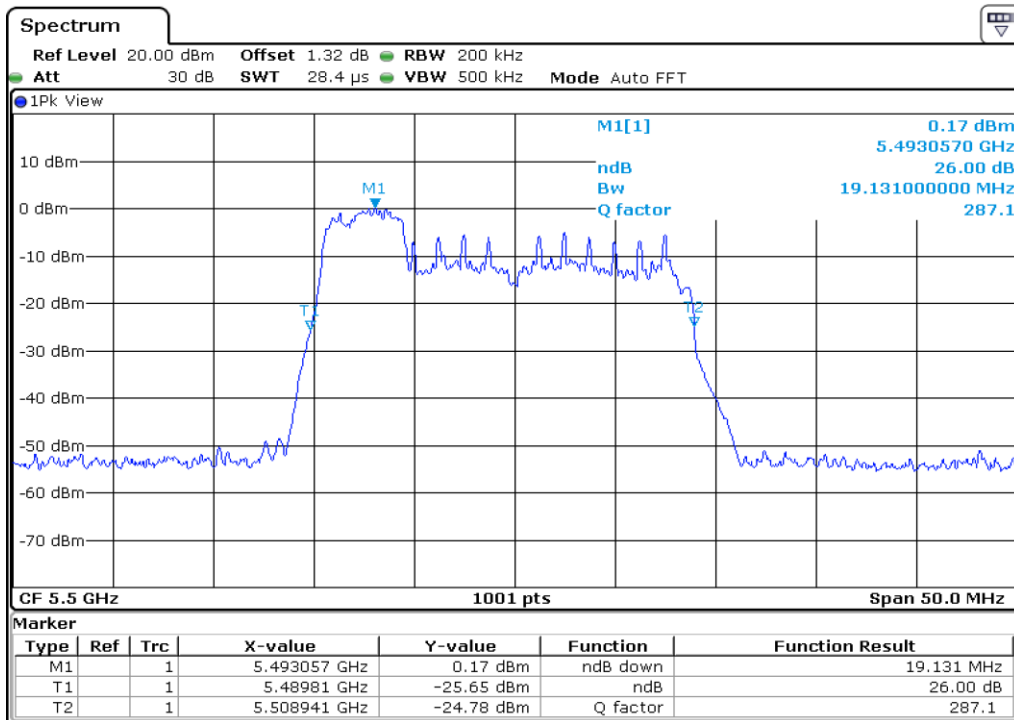

24 **26 dB Bandwidth**

25 **26 dB Bandwidth**

26 **26 dB Bandwidth**

27	26 dB Bandwidth
----	-----------------

28 **26 dB Bandwidth**

29 **26 dB Bandwidth**

30	26 dB Bandwidth
----	-----------------

Test Band				WLAN_UNII2C_AX			
Antenna				Ant 1			
Test Parameters for Channel Bandwidths							
Test Item	No.	Mode	Channel	Bandwidth	RU Tone	RB index	Verdict
26 dB Bandwidth	1	802.11ax HE20	100	20 MHz	26	Low	Pass
	2	802.11ax HE20	100	20 MHz	26	Middle	Pass
	3	802.11ax HE20	100	20 MHz	26	High	Pass
	4	802.11ax HE20	116	20 MHz	26	Low	Pass
	5	802.11ax HE20	116	20 MHz	26	Middle	Pass
	6	802.11ax HE20	116	20 MHz	26	High	Pass
	7	802.11ax HE20	140	20 MHz	26	Low	Pass
	8	802.11ax HE20	140	20 MHz	26	Middle	Pass
	9	802.11ax HE20	140	20 MHz	26	High	Pass
	10	802.11ax HE20	100	20 MHz	52	Low	Pass
	11	802.11ax HE20	100	20 MHz	52	Middle	Pass
	12	802.11ax HE20	100	20 MHz	52	High	Pass
	13	802.11ax HE20	116	20 MHz	52	Low	Pass
	14	802.11ax HE20	116	20 MHz	52	Middle	Pass
	15	802.11ax HE20	116	20 MHz	52	High	Pass
	16	802.11ax HE20	140	20 MHz	52	Low	Pass
	17	802.11ax HE20	140	20 MHz	52	Middle	Pass
	18	802.11ax HE20	140	20 MHz	52	High	Pass
	19	802.11ax HE20	100	20 MHz	106	Low	Pass
	20	802.11ax HE20	100	20 MHz	106	High	Pass
	21	802.11ax HE20	116	20 MHz	106	Low	Pass
	22	802.11ax HE20	116	20 MHz	106	High	Pass
	23	802.11ax HE20	140	20 MHz	106	Low	Pass
	24	802.11ax HE20	140	20 MHz	106	High	Pass
	25	802.11ax HE20	100	20 MHz	242	-	Pass
	26	802.11ax HE20	116	20 MHz	242	-	Pass
	27	802.11ax HE20	140	20 MHz	242	-	Pass
	28	802.11ax HE20	100	20 MHz	SU	-	Pass
	29	802.11ax HE20	116	20 MHz	SU	-	Pass
	30	802.11ax HE20	140	20 MHz	SU	-	Pass

1 **26 dB Bandwidth**

2 **26 dB Bandwidth**

3 26 dB Bandwidth

4 26 dB Bandwidth

5 **26 dB Bandwidth**

6 **26 dB Bandwidth**

7 26 dB Bandwidth

8 26 dB Bandwidth

9	26 dB Bandwidth
---	-----------------

10 **26 dB Bandwidth**

11 **26 dB Bandwidth**

12 **26 dB Bandwidth**

13 **26 dB Bandwidth**

14 **26 dB Bandwidth**

15 **26 dB Bandwidth**

16 **26 dB Bandwidth**