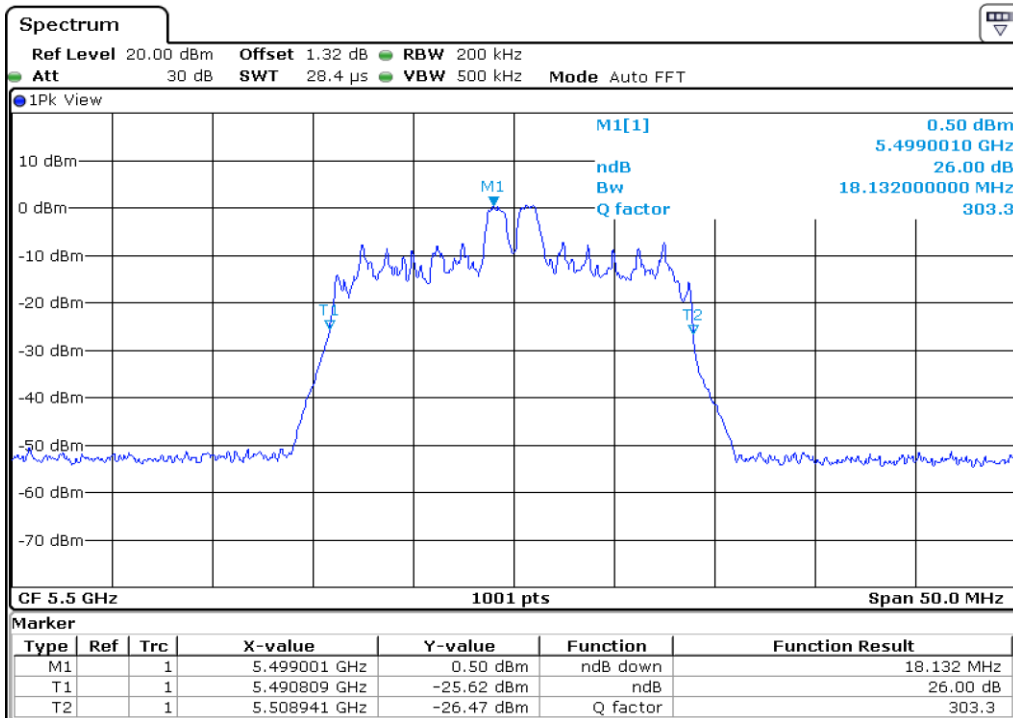

24 **26 dB Bandwidth**

25 **26 dB Bandwidth**

26 **26 dB Bandwidth**

27	26 dB Bandwidth
----	-----------------

28 **26 dB Bandwidth**

29 **26 dB Bandwidth**

30	26 dB Bandwidth
----	-----------------

Test Band				WLAN_UNII2C_AX			
Antenna				Ant 1			
Test Parameters for Channel Bandwidths							
Test Item	No.	Mode	Channel	Bandwidth	RU Tone	RB index	Verdict
26 dB Bandwidth	1	802.11ax HE20	100	20 MHz	26	Low	Pass
	2	802.11ax HE20	100	20 MHz	26	Middle	Pass
	3	802.11ax HE20	100	20 MHz	26	High	Pass
	4	802.11ax HE20	116	20 MHz	26	Low	Pass
	5	802.11ax HE20	116	20 MHz	26	Middle	Pass
	6	802.11ax HE20	116	20 MHz	26	High	Pass
	7	802.11ax HE20	140	20 MHz	26	Low	Pass
	8	802.11ax HE20	140	20 MHz	26	Middle	Pass
	9	802.11ax HE20	140	20 MHz	26	High	Pass
	10	802.11ax HE20	100	20 MHz	52	Low	Pass
	11	802.11ax HE20	100	20 MHz	52	Middle	Pass
	12	802.11ax HE20	100	20 MHz	52	High	Pass
	13	802.11ax HE20	116	20 MHz	52	Low	Pass
	14	802.11ax HE20	116	20 MHz	52	Middle	Pass
	15	802.11ax HE20	116	20 MHz	52	High	Pass
	16	802.11ax HE20	140	20 MHz	52	Low	Pass
	17	802.11ax HE20	140	20 MHz	52	Middle	Pass
	18	802.11ax HE20	140	20 MHz	52	High	Pass
	19	802.11ax HE20	100	20 MHz	106	Low	Pass
	20	802.11ax HE20	100	20 MHz	106	High	Pass
	21	802.11ax HE20	116	20 MHz	106	Low	Pass
	22	802.11ax HE20	116	20 MHz	106	High	Pass
	23	802.11ax HE20	140	20 MHz	106	Low	Pass
	24	802.11ax HE20	140	20 MHz	106	High	Pass
	25	802.11ax HE20	100	20 MHz	242	-	Pass
	26	802.11ax HE20	116	20 MHz	242	-	Pass
	27	802.11ax HE20	140	20 MHz	242	-	Pass
	28	802.11ax HE20	100	20 MHz	SU	-	Pass
	29	802.11ax HE20	116	20 MHz	SU	-	Pass
	30	802.11ax HE20	140	20 MHz	SU	-	Pass

1 **26 dB Bandwidth**

2 **26 dB Bandwidth**

3 26 dB Bandwidth

4 26 dB Bandwidth

5 **26 dB Bandwidth**

6 **26 dB Bandwidth**

7 26 dB Bandwidth

8 26 dB Bandwidth