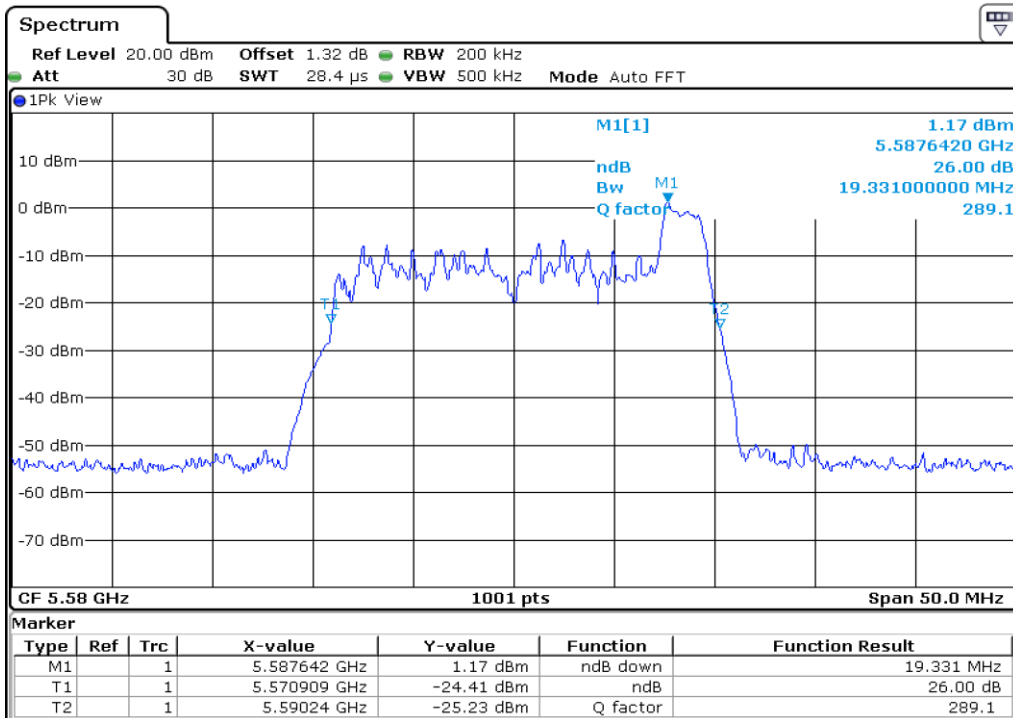

24 **26 dB Bandwidth**

25 **26 dB Bandwidth**

26 **26 dB Bandwidth**

27	26 dB Bandwidth
----	-----------------

28 **26 dB Bandwidth**

29 **26 dB Bandwidth**

30	26 dB Bandwidth
----	-----------------

Test Band				WLAN_UNII2C_AX			
Antenna				Ant 1			
Test Parameters for Channel Bandwidths							
Test Item	No.	Mode	Channel	Bandwidth	RU Tone	RB index	Verdict
26 dB Bandwidth	1	802.11ax HE20	100	20 MHz	26	Low	Pass
	2	802.11ax HE20	100	20 MHz	26	Middle	Pass
	3	802.11ax HE20	100	20 MHz	26	High	Pass
	4	802.11ax HE20	116	20 MHz	26	Low	Pass
	5	802.11ax HE20	116	20 MHz	26	Middle	Pass
	6	802.11ax HE20	116	20 MHz	26	High	Pass
	7	802.11ax HE20	140	20 MHz	26	Low	Pass
	8	802.11ax HE20	140	20 MHz	26	Middle	Pass
	9	802.11ax HE20	140	20 MHz	26	High	Pass
	10	802.11ax HE20	100	20 MHz	52	Low	Pass
	11	802.11ax HE20	100	20 MHz	52	Middle	Pass
	12	802.11ax HE20	100	20 MHz	52	High	Pass
	13	802.11ax HE20	116	20 MHz	52	Low	Pass
	14	802.11ax HE20	116	20 MHz	52	Middle	Pass
	15	802.11ax HE20	116	20 MHz	52	High	Pass
	16	802.11ax HE20	140	20 MHz	52	Low	Pass
	17	802.11ax HE20	140	20 MHz	52	Middle	Pass
	18	802.11ax HE20	140	20 MHz	52	High	Pass
	19	802.11ax HE20	100	20 MHz	106	Low	Pass
	20	802.11ax HE20	100	20 MHz	106	High	Pass
	21	802.11ax HE20	116	20 MHz	106	Low	Pass
	22	802.11ax HE20	116	20 MHz	106	High	Pass
	23	802.11ax HE20	140	20 MHz	106	Low	Pass
	24	802.11ax HE20	140	20 MHz	106	High	Pass
	25	802.11ax HE20	100	20 MHz	242	-	Pass
	26	802.11ax HE20	116	20 MHz	242	-	Pass
	27	802.11ax HE20	140	20 MHz	242	-	Pass
	28	802.11ax HE20	100	20 MHz	SU	-	Pass
	29	802.11ax HE20	116	20 MHz	SU	-	Pass
	30	802.11ax HE20	140	20 MHz	SU	-	Pass

1 **26 dB Bandwidth**

2 **26 dB Bandwidth**

3 26 dB Bandwidth

4 26 dB Bandwidth

5 **26 dB Bandwidth**

6 **26 dB Bandwidth**

7 26 dB Bandwidth

8 26 dB Bandwidth

9	26 dB Bandwidth
---	-----------------

10 **26 dB Bandwidth**

11 **26 dB Bandwidth**

12 **26 dB Bandwidth**

13 **26 dB Bandwidth**

14 **26 dB Bandwidth**

15 **26 dB Bandwidth**

16 **26 dB Bandwidth**