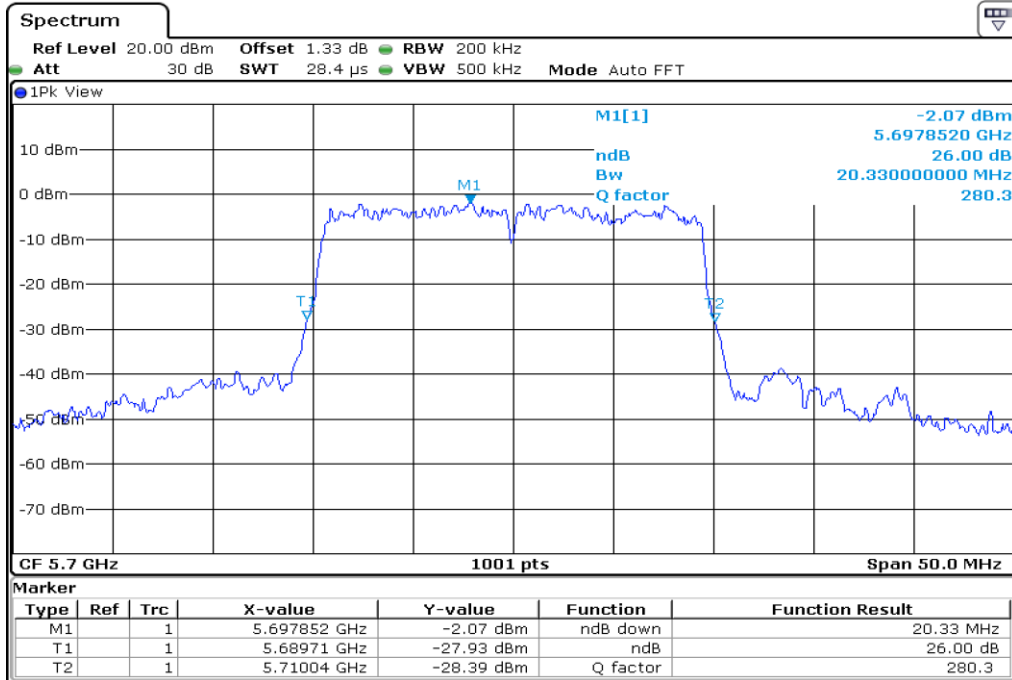

17 26 dB Bandwidth

18

26 dB Bandwidth

19 26 dB Bandwidth

20 26 dB Bandwidth

21 **26 dB Bandwidth**

22 **26 dB Bandwidth**

23 **26 dB Bandwidth**

24 **26 dB Bandwidth**

25 **26 dB Bandwidth**

26 **26 dB Bandwidth**

27	26 dB Bandwidth
----	-----------------

28 **26 dB Bandwidth**

29 **26 dB Bandwidth**

30	26 dB Bandwidth
----	-----------------

Test Band				WLAN_UNII2C_AX			
Antenna				Ant 1			
Test Parameters for Channel Bandwidths							
Test Item	No.	Mode	Channel	Bandwidth	RU Tone	RB index	Verdict
26 dB Bandwidth	1	802.11ax HE20	100	20 MHz	26	Low	Pass
	2	802.11ax HE20	100	20 MHz	26	Middle	Pass
	3	802.11ax HE20	100	20 MHz	26	High	Pass
	4	802.11ax HE20	116	20 MHz	26	Low	Pass
	5	802.11ax HE20	116	20 MHz	26	Middle	Pass
	6	802.11ax HE20	116	20 MHz	26	High	Pass
	7	802.11ax HE20	140	20 MHz	26	Low	Pass
	8	802.11ax HE20	140	20 MHz	26	Middle	Pass
	9	802.11ax HE20	140	20 MHz	26	High	Pass
	10	802.11ax HE20	100	20 MHz	52	Low	Pass
	11	802.11ax HE20	100	20 MHz	52	Middle	Pass
	12	802.11ax HE20	100	20 MHz	52	High	Pass
	13	802.11ax HE20	116	20 MHz	52	Low	Pass
	14	802.11ax HE20	116	20 MHz	52	Middle	Pass
	15	802.11ax HE20	116	20 MHz	52	High	Pass
	16	802.11ax HE20	140	20 MHz	52	Low	Pass
	17	802.11ax HE20	140	20 MHz	52	Middle	Pass
	18	802.11ax HE20	140	20 MHz	52	High	Pass
	19	802.11ax HE20	100	20 MHz	106	Low	Pass
	20	802.11ax HE20	100	20 MHz	106	High	Pass
	21	802.11ax HE20	116	20 MHz	106	Low	Pass
	22	802.11ax HE20	116	20 MHz	106	High	Pass
	23	802.11ax HE20	140	20 MHz	106	Low	Pass
	24	802.11ax HE20	140	20 MHz	106	High	Pass
	25	802.11ax HE20	100	20 MHz	242	-	Pass
	26	802.11ax HE20	116	20 MHz	242	-	Pass
	27	802.11ax HE20	140	20 MHz	242	-	Pass
	28	802.11ax HE20	100	20 MHz	SU	-	Pass
	29	802.11ax HE20	116	20 MHz	SU	-	Pass
	30	802.11ax HE20	140	20 MHz	SU	-	Pass