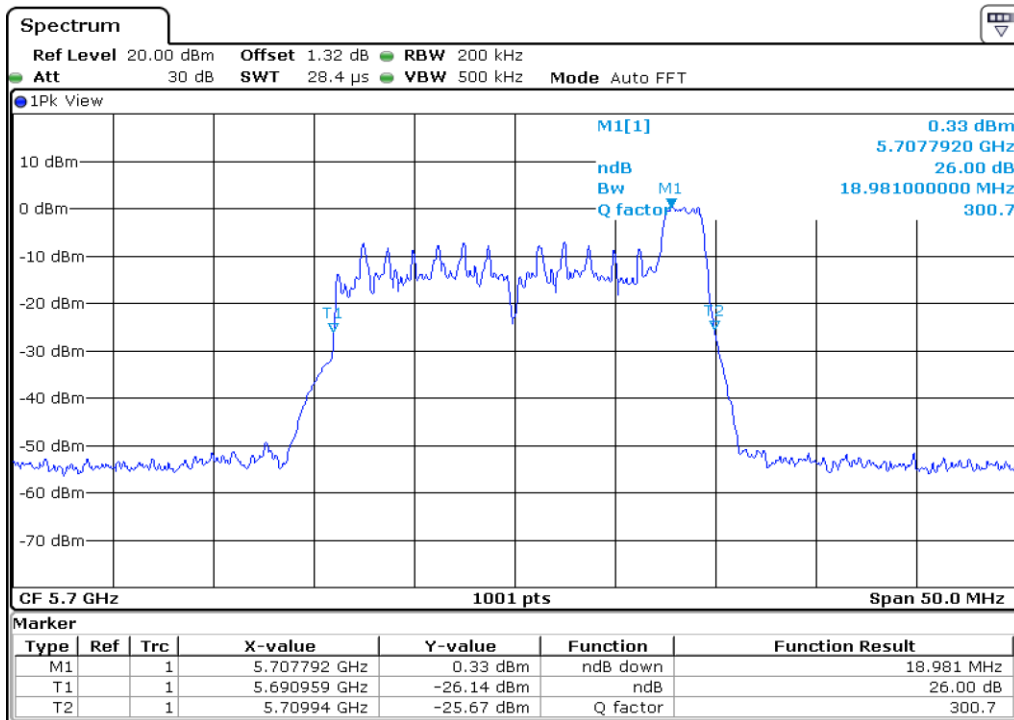

24 **26 dB Bandwidth**

25 **26 dB Bandwidth**

26 **26 dB Bandwidth**

27	26 dB Bandwidth
----	-----------------

28 **26 dB Bandwidth**

29 **26 dB Bandwidth**

30	26 dB Bandwidth
----	-----------------

Test Band				WLAN_UNII2C_AX			
Antenna				Ant 1			
Test Parameters for Channel Bandwidths							
Test Item	No.	Mode	Channel	Bandwidth	RU Tone	RB index	Verdict
26 dB Bandwidth	1	802.11ax HE20	100	20 MHz	26	Low	Pass
	2	802.11ax HE20	100	20 MHz	26	Middle	Pass
	3	802.11ax HE20	100	20 MHz	26	High	Pass
	4	802.11ax HE20	116	20 MHz	26	Low	Pass
	5	802.11ax HE20	116	20 MHz	26	Middle	Pass
	6	802.11ax HE20	116	20 MHz	26	High	Pass
	7	802.11ax HE20	140	20 MHz	26	Low	Pass
	8	802.11ax HE20	140	20 MHz	26	Middle	Pass
	9	802.11ax HE20	140	20 MHz	26	High	Pass
	10	802.11ax HE20	100	20 MHz	52	Low	Pass
	11	802.11ax HE20	100	20 MHz	52	Middle	Pass
	12	802.11ax HE20	100	20 MHz	52	High	Pass
	13	802.11ax HE20	116	20 MHz	52	Low	Pass
	14	802.11ax HE20	116	20 MHz	52	Middle	Pass
	15	802.11ax HE20	116	20 MHz	52	High	Pass
	16	802.11ax HE20	140	20 MHz	52	Low	Pass
	17	802.11ax HE20	140	20 MHz	52	Middle	Pass
	18	802.11ax HE20	140	20 MHz	52	High	Pass
	19	802.11ax HE20	100	20 MHz	106	Low	Pass
	20	802.11ax HE20	100	20 MHz	106	High	Pass
	21	802.11ax HE20	116	20 MHz	106	Low	Pass
	22	802.11ax HE20	116	20 MHz	106	High	Pass
	23	802.11ax HE20	140	20 MHz	106	Low	Pass
	24	802.11ax HE20	140	20 MHz	106	High	Pass
	25	802.11ax HE20	100	20 MHz	242	-	Pass
	26	802.11ax HE20	116	20 MHz	242	-	Pass
	27	802.11ax HE20	140	20 MHz	242	-	Pass
	28	802.11ax HE20	100	20 MHz	SU	-	Pass
	29	802.11ax HE20	116	20 MHz	SU	-	Pass
	30	802.11ax HE20	140	20 MHz	SU	-	Pass

1 **26 dB Bandwidth**

2 **26 dB Bandwidth**

3 26 dB Bandwidth

4 26 dB Bandwidth

5 **26 dB Bandwidth**

6 **26 dB Bandwidth**

7 26 dB Bandwidth

8 26 dB Bandwidth

9	26 dB Bandwidth
---	-----------------

10 **26 dB Bandwidth**

11 **26 dB Bandwidth**

12 **26 dB Bandwidth**

13 **26 dB Bandwidth**

14 **26 dB Bandwidth**

15 **26 dB Bandwidth**

16 **26 dB Bandwidth**