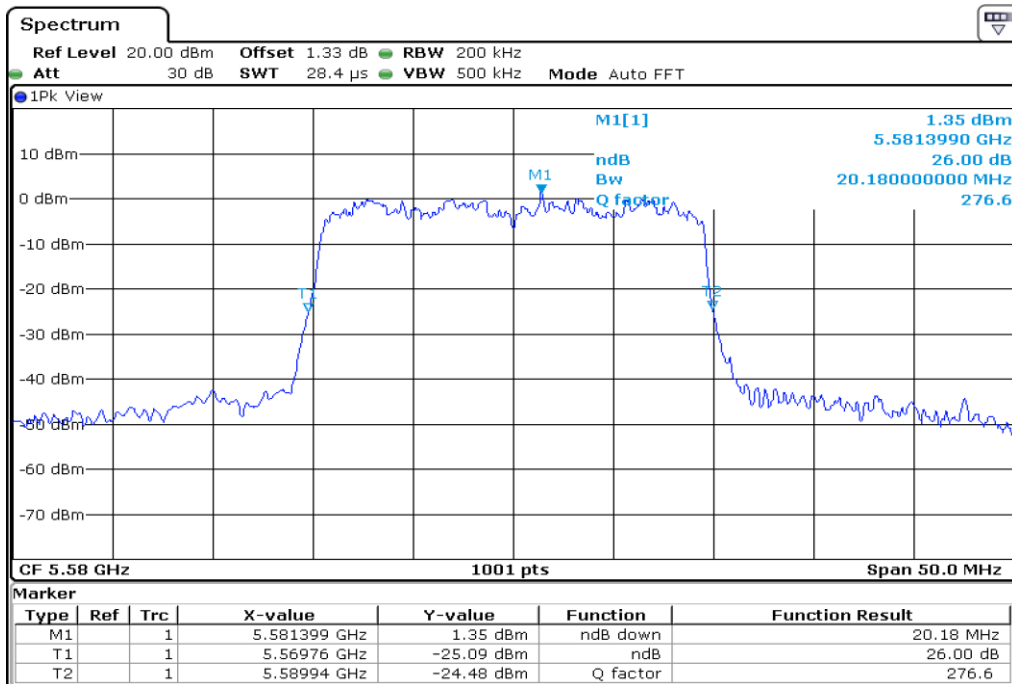

24 **26 dB Bandwidth**

25 **26 dB Bandwidth**

26 **26 dB Bandwidth**

27	26 dB Bandwidth
----	-----------------

28 **26 dB Bandwidth**

29 **26 dB Bandwidth**

30	26 dB Bandwidth
----	-----------------

Test Band				WLAN_UNII2C_AX			
Antenna				Ant 1			
Test Parameters for Channel Bandwidths							
Test Item	No.	Mode	Channel	Bandwidth	RU Tone	RB index	Verdict
26 dB Bandwidth	1	802.11ax HE20	100	20 MHz	26	Low	Pass
	2	802.11ax HE20	100	20 MHz	26	Middle	Pass
	3	802.11ax HE20	100	20 MHz	26	High	Pass
	4	802.11ax HE20	116	20 MHz	26	Low	Pass
	5	802.11ax HE20	116	20 MHz	26	Middle	Pass
	6	802.11ax HE20	116	20 MHz	26	High	Pass
	7	802.11ax HE20	140	20 MHz	26	Low	Pass
	8	802.11ax HE20	140	20 MHz	26	Middle	Pass
	9	802.11ax HE20	140	20 MHz	26	High	Pass
	10	802.11ax HE20	100	20 MHz	52	Low	Pass
	11	802.11ax HE20	100	20 MHz	52	Middle	Pass
	12	802.11ax HE20	100	20 MHz	52	High	Pass
	13	802.11ax HE20	116	20 MHz	52	Low	Pass
	14	802.11ax HE20	116	20 MHz	52	Middle	Pass
	15	802.11ax HE20	116	20 MHz	52	High	Pass
	16	802.11ax HE20	140	20 MHz	52	Low	Pass
	17	802.11ax HE20	140	20 MHz	52	Middle	Pass
	18	802.11ax HE20	140	20 MHz	52	High	Pass
	19	802.11ax HE20	100	20 MHz	106	Low	Pass
	20	802.11ax HE20	100	20 MHz	106	High	Pass
	21	802.11ax HE20	116	20 MHz	106	Low	Pass
	22	802.11ax HE20	116	20 MHz	106	High	Pass
	23	802.11ax HE20	140	20 MHz	106	Low	Pass
	24	802.11ax HE20	140	20 MHz	106	High	Pass
	25	802.11ax HE20	100	20 MHz	242	-	Pass
	26	802.11ax HE20	116	20 MHz	242	-	Pass
	27	802.11ax HE20	140	20 MHz	242	-	Pass
	28	802.11ax HE20	100	20 MHz	SU	-	Pass
	29	802.11ax HE20	116	20 MHz	SU	-	Pass
	30	802.11ax HE20	140	20 MHz	SU	-	Pass

1 **26 dB Bandwidth**

2 **26 dB Bandwidth**

3 26 dB Bandwidth

4 26 dB Bandwidth

5 **26 dB Bandwidth**

6 **26 dB Bandwidth**

7 26 dB Bandwidth

8 26 dB Bandwidth