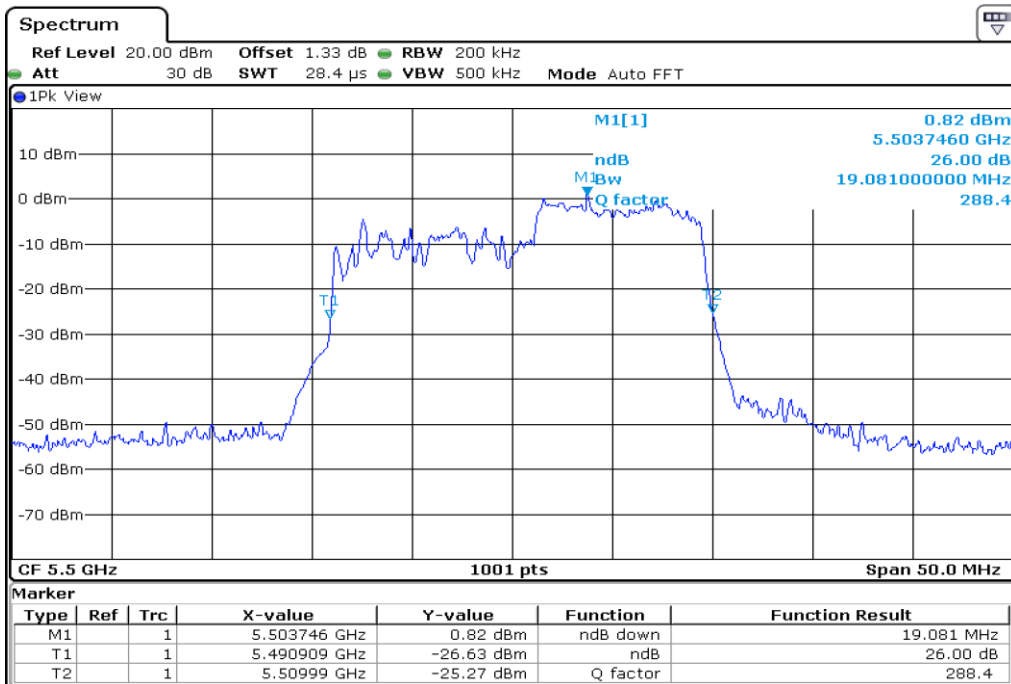

17 26 dB Bandwidth

18

26 dB Bandwidth

19 26 dB Bandwidth

20 26 dB Bandwidth

21 **26 dB Bandwidth**

22 **26 dB Bandwidth**

23 **26 dB Bandwidth**

24 **26 dB Bandwidth**

25 **26 dB Bandwidth**

26 **26 dB Bandwidth**

27	26 dB Bandwidth
----	-----------------

28 **26 dB Bandwidth**

29 **26 dB Bandwidth**

30	26 dB Bandwidth
----	-----------------

Test Band				WLAN_UNII2C_AX			
Antenna				Ant 1			
Test Parameters for Channel Bandwidths							
Test Item	No.	Mode	Channel	Bandwidth	RU Tone	RB index	Verdict
26 dB Bandwidth	1	802.11ax HE20	100	20 MHz	26	Low	Pass
	2	802.11ax HE20	100	20 MHz	26	Middle	Pass
	3	802.11ax HE20	100	20 MHz	26	High	Pass
	4	802.11ax HE20	116	20 MHz	26	Low	Pass
	5	802.11ax HE20	116	20 MHz	26	Middle	Pass
	6	802.11ax HE20	116	20 MHz	26	High	Pass
	7	802.11ax HE20	140	20 MHz	26	Low	Pass
	8	802.11ax HE20	140	20 MHz	26	Middle	Pass
	9	802.11ax HE20	140	20 MHz	26	High	Pass
	10	802.11ax HE20	100	20 MHz	52	Low	Pass
	11	802.11ax HE20	100	20 MHz	52	Middle	Pass
	12	802.11ax HE20	100	20 MHz	52	High	Pass
	13	802.11ax HE20	116	20 MHz	52	Low	Pass
	14	802.11ax HE20	116	20 MHz	52	Middle	Pass
	15	802.11ax HE20	116	20 MHz	52	High	Pass
	16	802.11ax HE20	140	20 MHz	52	Low	Pass
	17	802.11ax HE20	140	20 MHz	52	Middle	Pass
	18	802.11ax HE20	140	20 MHz	52	High	Pass
	19	802.11ax HE20	100	20 MHz	106	Low	Pass
	20	802.11ax HE20	100	20 MHz	106	High	Pass
	21	802.11ax HE20	116	20 MHz	106	Low	Pass
	22	802.11ax HE20	116	20 MHz	106	High	Pass
	23	802.11ax HE20	140	20 MHz	106	Low	Pass
	24	802.11ax HE20	140	20 MHz	106	High	Pass
	25	802.11ax HE20	100	20 MHz	242	-	Pass
	26	802.11ax HE20	116	20 MHz	242	-	Pass
	27	802.11ax HE20	140	20 MHz	242	-	Pass
	28	802.11ax HE20	100	20 MHz	SU	-	Pass
	29	802.11ax HE20	116	20 MHz	SU	-	Pass
	30	802.11ax HE20	140	20 MHz	SU	-	Pass

1 **26 dB Bandwidth**

2 **26 dB Bandwidth**

3 26 dB Bandwidth

4 26 dB Bandwidth

5 **26 dB Bandwidth**

6 **26 dB Bandwidth**

7 26 dB Bandwidth

8 26 dB Bandwidth