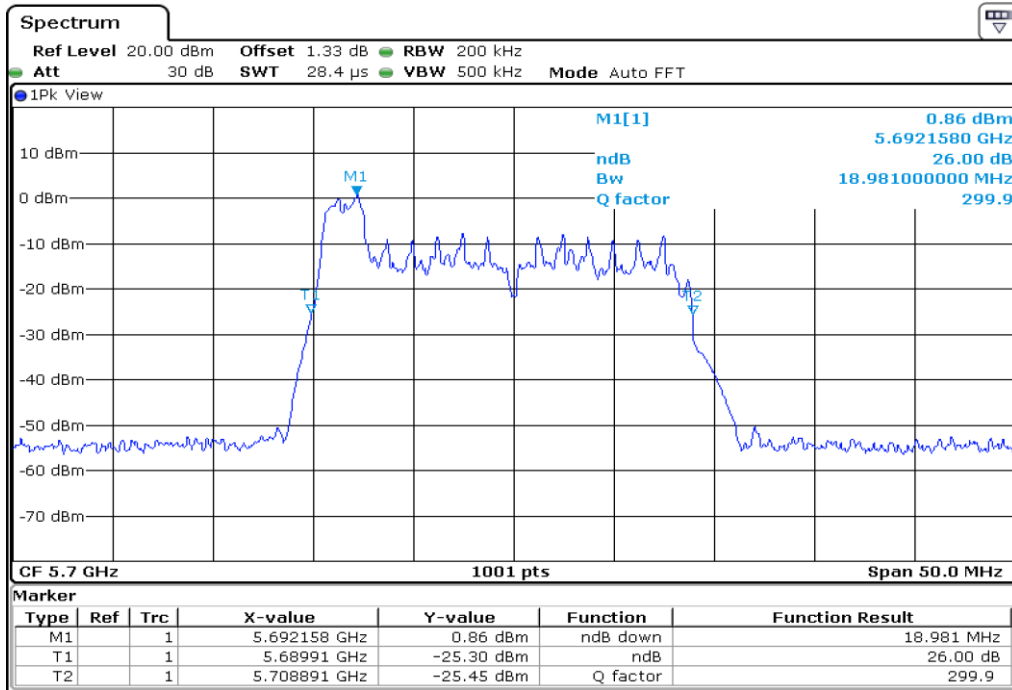

15	26 dB Bandwidth
----	-----------------

16	26 dB Bandwidth
----	-----------------

Test Band				WLAN_UNII2C_AX			
Antenna				Ant 0			
Test Parameters for Channel Bandwidths							
Test Item	No.	Moe	Channel	Bandwidth	RU Tone	RB index	Verdict
26 dB Bandwidth	1	802.11ax HE20	100	20 MHz	26	Low	Pass
	2	802.11ax HE20	100	20 MHz	26	Middle	Pass
	3	802.11ax HE20	100	20 MHz	26	High	Pass
	4	802.11ax HE20	116	20 MHz	26	Low	Pass
	5	802.11ax HE20	116	20 MHz	26	Middle	Pass
	6	802.11ax HE20	116	20 MHz	26	High	Pass
	7	802.11ax HE20	140	20 MHz	26	Low	Pass
	8	802.11ax HE20	140	20 MHz	26	Middle	Pass
	9	802.11ax HE20	140	20 MHz	26	High	Pass
	10	802.11ax HE20	100	20 MHz	52	Low	Pass
	11	802.11ax HE20	100	20 MHz	52	Middle	Pass
	12	802.11ax HE20	100	20 MHz	52	High	Pass
	13	802.11ax HE20	116	20 MHz	52	Low	Pass
	14	802.11ax HE20	116	20 MHz	52	Middle	Pass
	15	802.11ax HE20	116	20 MHz	52	High	Pass
	16	802.11ax HE20	140	20 MHz	52	Low	Pass
	17	802.11ax HE20	140	20 MHz	52	Middle	Pass
	18	802.11ax HE20	140	20 MHz	52	High	Pass
	19	802.11ax HE20	100	20 MHz	106	Low	Pass
	20	802.11ax HE20	100	20 MHz	106	High	Pass
	21	802.11ax HE20	116	20 MHz	106	Low	Pass
	22	802.11ax HE20	116	20 MHz	106	High	Pass
	23	802.11ax HE20	140	20 MHz	106	Low	Pass
	24	802.11ax HE20	140	20 MHz	106	High	Pass
	25	802.11ax HE20	100	20 MHz	242	-	Pass
	26	802.11ax HE20	116	20 MHz	242	-	Pass
	27	802.11ax HE20	140	20 MHz	242	-	Pass
	28	802.11ax HE20	100	20 MHz	SU	-	Pass
	29	802.11ax HE20	116	20 MHz	SU	-	Pass
	30	802.11ax HE20	140	20 MHz	SU	-	Pass

1 26 dB Bandwidth

2 26 dB Bandwidth

3 **26 dB Bandwidth**

4 **26 dB Bandwidth**

5 26 dB Bandwidth

6 26 dB Bandwidth

7 26 dB Bandwidth

8 26 dB Bandwidth

9	26 dB Bandwidth
----------	------------------------

10 **26 dB Bandwidth**

11 **26 dB Bandwidth**

12 **26 dB Bandwidth**

13 **26 dB Bandwidth**

14 26 dB Bandwidth

15 26 dB Bandwidth

16 26 dB Bandwidth