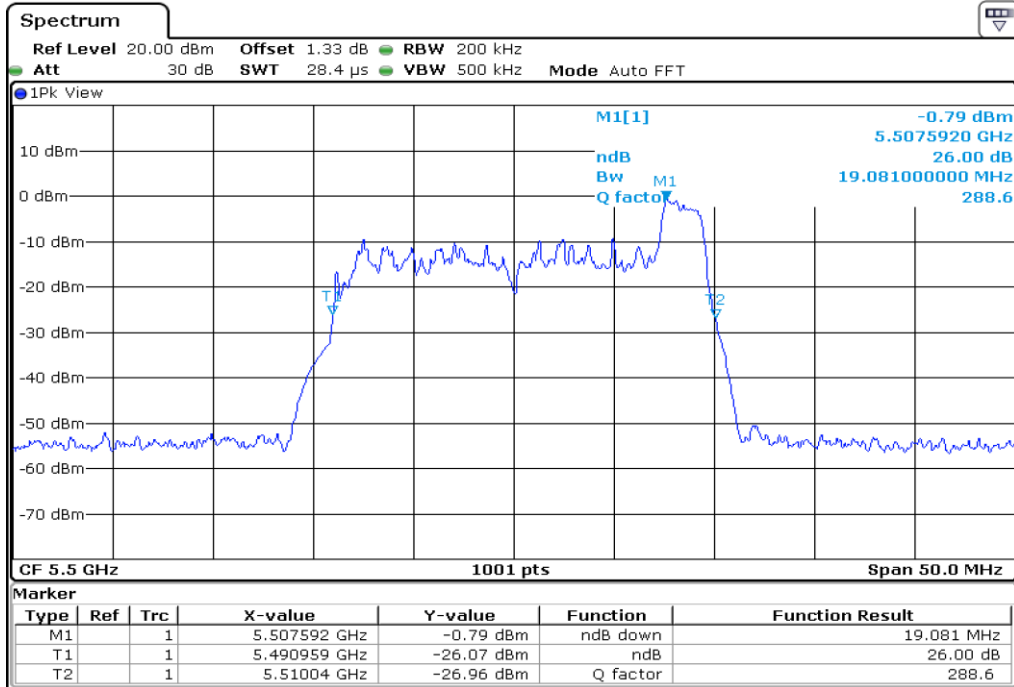

15	26 dB Bandwidth
----	-----------------

16	26 dB Bandwidth
----	-----------------

Test Band				WLAN_UNII2C_AX			
Antenna				Ant 0			
Test Parameters for Channel Bandwidths							
Test Item	No.	Moe	Channel	Bandwidth	RU Tone	RB index	Verdict
26 dB Bandwidth	1	802.11ax HE20	100	20 MHz	26	Low	Pass
	2	802.11ax HE20	100	20 MHz	26	Middle	Pass
	3	802.11ax HE20	100	20 MHz	26	High	Pass
	4	802.11ax HE20	116	20 MHz	26	Low	Pass
	5	802.11ax HE20	116	20 MHz	26	Middle	Pass
	6	802.11ax HE20	116	20 MHz	26	High	Pass
	7	802.11ax HE20	140	20 MHz	26	Low	Pass
	8	802.11ax HE20	140	20 MHz	26	Middle	Pass
	9	802.11ax HE20	140	20 MHz	26	High	Pass
	10	802.11ax HE20	100	20 MHz	52	Low	Pass
	11	802.11ax HE20	100	20 MHz	52	Middle	Pass
	12	802.11ax HE20	100	20 MHz	52	High	Pass
	13	802.11ax HE20	116	20 MHz	52	Low	Pass
	14	802.11ax HE20	116	20 MHz	52	Middle	Pass
	15	802.11ax HE20	116	20 MHz	52	High	Pass
	16	802.11ax HE20	140	20 MHz	52	Low	Pass
	17	802.11ax HE20	140	20 MHz	52	Middle	Pass
	18	802.11ax HE20	140	20 MHz	52	High	Pass
	19	802.11ax HE20	100	20 MHz	106	Low	Pass
	20	802.11ax HE20	100	20 MHz	106	High	Pass
	21	802.11ax HE20	116	20 MHz	106	Low	Pass
	22	802.11ax HE20	116	20 MHz	106	High	Pass
	23	802.11ax HE20	140	20 MHz	106	Low	Pass
	24	802.11ax HE20	140	20 MHz	106	High	Pass
	25	802.11ax HE20	100	20 MHz	242	-	Pass
	26	802.11ax HE20	116	20 MHz	242	-	Pass
	27	802.11ax HE20	140	20 MHz	242	-	Pass
	28	802.11ax HE20	100	20 MHz	SU	-	Pass
	29	802.11ax HE20	116	20 MHz	SU	-	Pass
	30	802.11ax HE20	140	20 MHz	SU	-	Pass

1 26 dB Bandwidth

2 26 dB Bandwidth

3 **26 dB Bandwidth**

4 **26 dB Bandwidth**

5 26 dB Bandwidth

6 26 dB Bandwidth

7 26 dB Bandwidth

8 26 dB Bandwidth