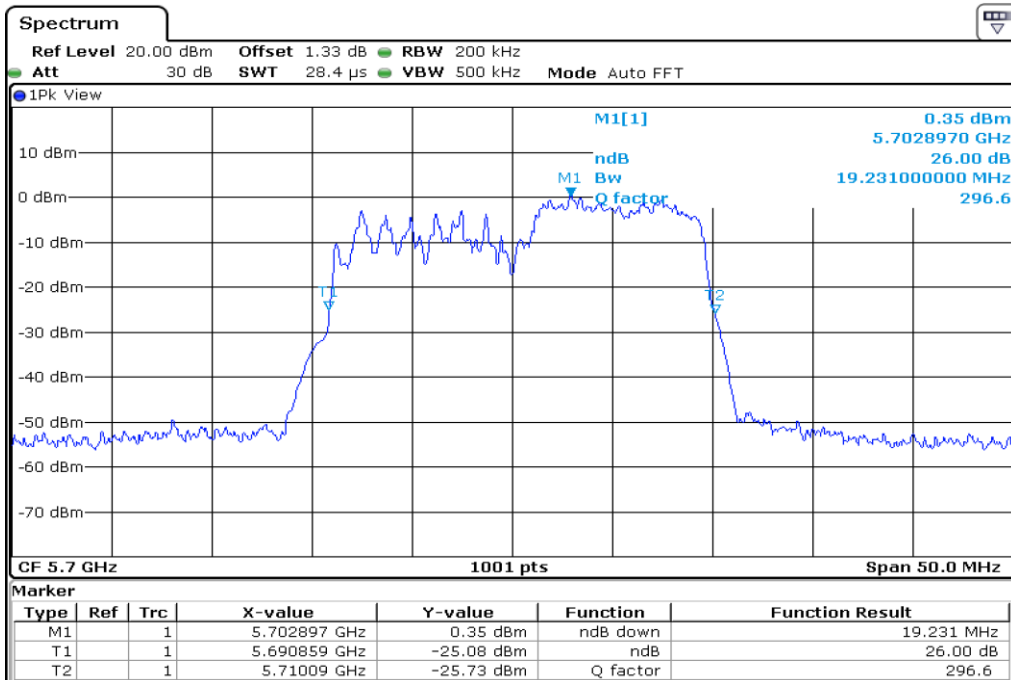

17 26 dB Bandwidth

18

26 dB Bandwidth

19 26 dB Bandwidth

20 26 dB Bandwidth

21 **26 dB Bandwidth**

22 **26 dB Bandwidth**

23 **26 dB Bandwidth**

24 **26 dB Bandwidth**

25 **26 dB Bandwidth**

26 **26 dB Bandwidth**

27	26 dB Bandwidth
----	-----------------

28 **26 dB Bandwidth**

29 **26 dB Bandwidth**

30	26 dB Bandwidth
----	-----------------

Test Band				WLAN_UNII2C_AX			
Antenna				Ant 1			
Test Parameters for Channel Bandwidths							
Test Item	No.	Mode	Channel	Bandwidth	RU Tone	RB index	Verdict
26 dB Bandwidth	1	802.11ax HE20	100	20 MHz	26	Low	Pass
	2	802.11ax HE20	100	20 MHz	26	Middle	Pass
	3	802.11ax HE20	100	20 MHz	26	High	Pass
	4	802.11ax HE20	116	20 MHz	26	Low	Pass
	5	802.11ax HE20	116	20 MHz	26	Middle	Pass
	6	802.11ax HE20	116	20 MHz	26	High	Pass
	7	802.11ax HE20	140	20 MHz	26	Low	Pass
	8	802.11ax HE20	140	20 MHz	26	Middle	Pass
	9	802.11ax HE20	140	20 MHz	26	High	Pass
	10	802.11ax HE20	100	20 MHz	52	Low	Pass
	11	802.11ax HE20	100	20 MHz	52	Middle	Pass
	12	802.11ax HE20	100	20 MHz	52	High	Pass
	13	802.11ax HE20	116	20 MHz	52	Low	Pass
	14	802.11ax HE20	116	20 MHz	52	Middle	Pass
	15	802.11ax HE20	116	20 MHz	52	High	Pass
	16	802.11ax HE20	140	20 MHz	52	Low	Pass
	17	802.11ax HE20	140	20 MHz	52	Middle	Pass
	18	802.11ax HE20	140	20 MHz	52	High	Pass
	19	802.11ax HE20	100	20 MHz	106	Low	Pass
	20	802.11ax HE20	100	20 MHz	106	High	Pass
	21	802.11ax HE20	116	20 MHz	106	Low	Pass
	22	802.11ax HE20	116	20 MHz	106	High	Pass
	23	802.11ax HE20	140	20 MHz	106	Low	Pass
	24	802.11ax HE20	140	20 MHz	106	High	Pass
	25	802.11ax HE20	100	20 MHz	242	-	Pass
	26	802.11ax HE20	116	20 MHz	242	-	Pass
	27	802.11ax HE20	140	20 MHz	242	-	Pass
	28	802.11ax HE20	100	20 MHz	SU	-	Pass
	29	802.11ax HE20	116	20 MHz	SU	-	Pass
	30	802.11ax HE20	140	20 MHz	SU	-	Pass