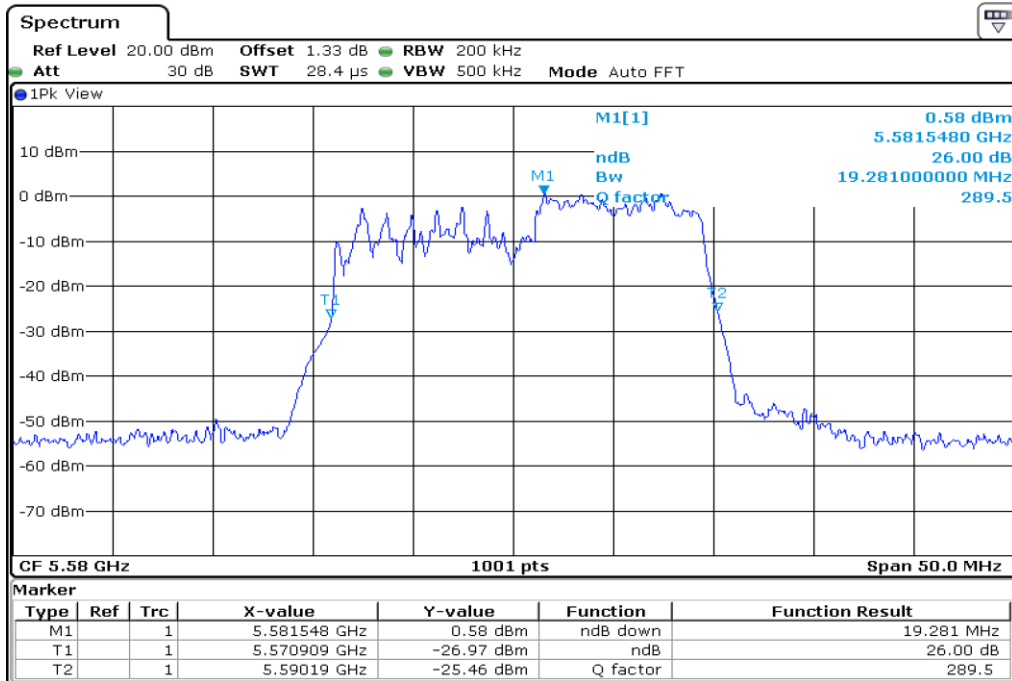

17 26 dB Bandwidth

18

26 dB Bandwidth

19 26 dB Bandwidth

20 26 dB Bandwidth

21 **26 dB Bandwidth**

22 **26 dB Bandwidth**

23 **26 dB Bandwidth**

24 **26 dB Bandwidth**

25 **26 dB Bandwidth**

26 **26 dB Bandwidth**

27	26 dB Bandwidth
----	-----------------

28 **26 dB Bandwidth**

29 **26 dB Bandwidth**

30	26 dB Bandwidth
----	-----------------

Test Band				WLAN_UNII2C_AX			
Antenna				Ant 1			
Test Parameters for Channel Bandwidths							
Test Item	No.	Mode	Channel	Bandwidth	RU Tone	RB index	Verdict
26 dB Bandwidth	1	802.11ax HE20	100	20 MHz	26	Low	Pass
	2	802.11ax HE20	100	20 MHz	26	Middle	Pass
	3	802.11ax HE20	100	20 MHz	26	High	Pass
	4	802.11ax HE20	116	20 MHz	26	Low	Pass
	5	802.11ax HE20	116	20 MHz	26	Middle	Pass
	6	802.11ax HE20	116	20 MHz	26	High	Pass
	7	802.11ax HE20	140	20 MHz	26	Low	Pass
	8	802.11ax HE20	140	20 MHz	26	Middle	Pass
	9	802.11ax HE20	140	20 MHz	26	High	Pass
	10	802.11ax HE20	100	20 MHz	52	Low	Pass
	11	802.11ax HE20	100	20 MHz	52	Middle	Pass
	12	802.11ax HE20	100	20 MHz	52	High	Pass
	13	802.11ax HE20	116	20 MHz	52	Low	Pass
	14	802.11ax HE20	116	20 MHz	52	Middle	Pass
	15	802.11ax HE20	116	20 MHz	52	High	Pass
	16	802.11ax HE20	140	20 MHz	52	Low	Pass
	17	802.11ax HE20	140	20 MHz	52	Middle	Pass
	18	802.11ax HE20	140	20 MHz	52	High	Pass
	19	802.11ax HE20	100	20 MHz	106	Low	Pass
	20	802.11ax HE20	100	20 MHz	106	High	Pass
	21	802.11ax HE20	116	20 MHz	106	Low	Pass
	22	802.11ax HE20	116	20 MHz	106	High	Pass
	23	802.11ax HE20	140	20 MHz	106	Low	Pass
	24	802.11ax HE20	140	20 MHz	106	High	Pass
	25	802.11ax HE20	100	20 MHz	242	-	Pass
	26	802.11ax HE20	116	20 MHz	242	-	Pass
	27	802.11ax HE20	140	20 MHz	242	-	Pass
	28	802.11ax HE20	100	20 MHz	SU	-	Pass
	29	802.11ax HE20	116	20 MHz	SU	-	Pass
	30	802.11ax HE20	140	20 MHz	SU	-	Pass