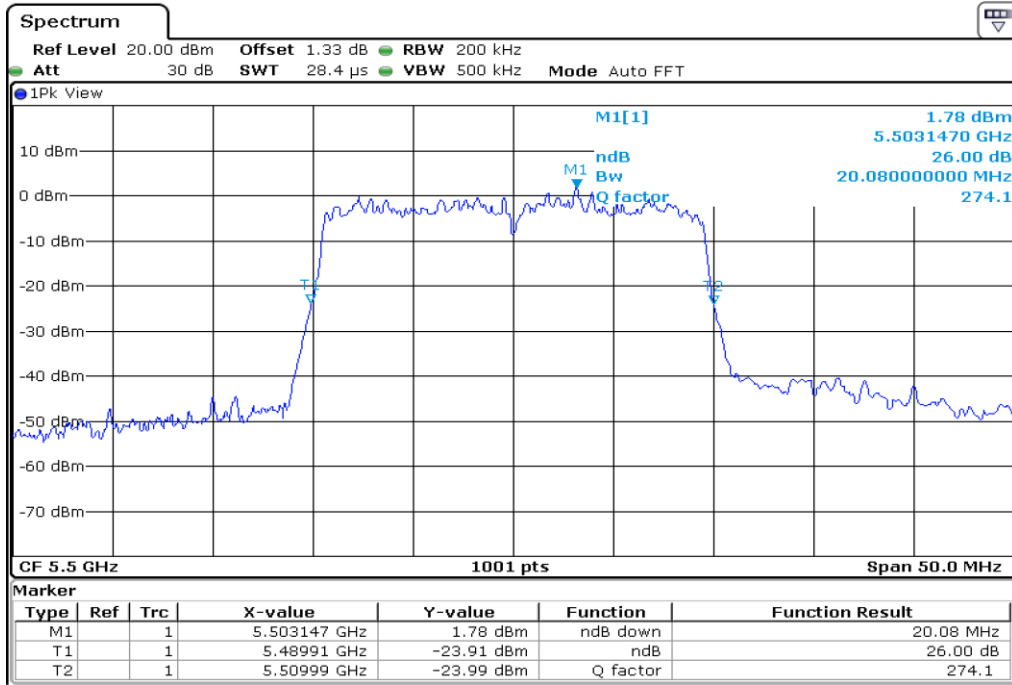

24 **26 dB Bandwidth**

25 **26 dB Bandwidth**

26 **26 dB Bandwidth**

27	26 dB Bandwidth
----	-----------------

28 **26 dB Bandwidth**

29 **26 dB Bandwidth**

30	26 dB Bandwidth
----	-----------------

Test Band				WLAN_UNII2C_AX			
Antenna				Ant 1			
Test Parameters for Channel Bandwidths							
Test Item	No.	Mode	Channel	Bandwidth	RU Tone	RB index	Verdict
26 dB Bandwidth	1	802.11ax HE20	100	20 MHz	26	Low	Pass
	2	802.11ax HE20	100	20 MHz	26	Middle	Pass
	3	802.11ax HE20	100	20 MHz	26	High	Pass
	4	802.11ax HE20	116	20 MHz	26	Low	Pass
	5	802.11ax HE20	116	20 MHz	26	Middle	Pass
	6	802.11ax HE20	116	20 MHz	26	High	Pass
	7	802.11ax HE20	140	20 MHz	26	Low	Pass
	8	802.11ax HE20	140	20 MHz	26	Middle	Pass
	9	802.11ax HE20	140	20 MHz	26	High	Pass
	10	802.11ax HE20	100	20 MHz	52	Low	Pass
	11	802.11ax HE20	100	20 MHz	52	Middle	Pass
	12	802.11ax HE20	100	20 MHz	52	High	Pass
	13	802.11ax HE20	116	20 MHz	52	Low	Pass
	14	802.11ax HE20	116	20 MHz	52	Middle	Pass
	15	802.11ax HE20	116	20 MHz	52	High	Pass
	16	802.11ax HE20	140	20 MHz	52	Low	Pass
	17	802.11ax HE20	140	20 MHz	52	Middle	Pass
	18	802.11ax HE20	140	20 MHz	52	High	Pass
	19	802.11ax HE20	100	20 MHz	106	Low	Pass
	20	802.11ax HE20	100	20 MHz	106	High	Pass
	21	802.11ax HE20	116	20 MHz	106	Low	Pass
	22	802.11ax HE20	116	20 MHz	106	High	Pass
	23	802.11ax HE20	140	20 MHz	106	Low	Pass
	24	802.11ax HE20	140	20 MHz	106	High	Pass
	25	802.11ax HE20	100	20 MHz	242	-	Pass
	26	802.11ax HE20	116	20 MHz	242	-	Pass
	27	802.11ax HE20	140	20 MHz	242	-	Pass
	28	802.11ax HE20	100	20 MHz	SU	-	Pass
	29	802.11ax HE20	116	20 MHz	SU	-	Pass
	30	802.11ax HE20	140	20 MHz	SU	-	Pass

1 **26 dB Bandwidth**

2 **26 dB Bandwidth**

3 26 dB Bandwidth

4 26 dB Bandwidth

5 **26 dB Bandwidth**

6 **26 dB Bandwidth**

7 26 dB Bandwidth

8 26 dB Bandwidth