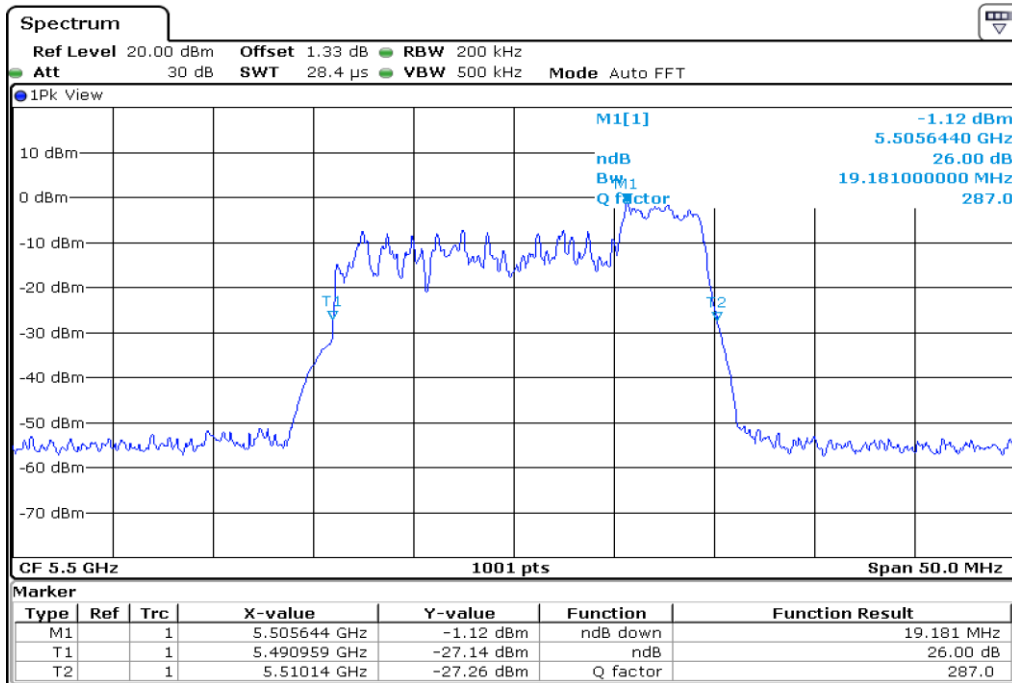

15	26 dB Bandwidth
----	-----------------

16	26 dB Bandwidth
----	-----------------

Test Band				WLAN_UNII2C_AX			
Antenna				Ant 0			
Test Parameters for Channel Bandwidths							
Test Item	No.	Moe	Channel	Bandwidth	RU Tone	RB index	Verdict
26 dB Bandwidth	1	802.11ax HE20	100	20 MHz	26	Low	Pass
	2	802.11ax HE20	100	20 MHz	26	Middle	Pass
	3	802.11ax HE20	100	20 MHz	26	High	Pass
	4	802.11ax HE20	116	20 MHz	26	Low	Pass
	5	802.11ax HE20	116	20 MHz	26	Middle	Pass
	6	802.11ax HE20	116	20 MHz	26	High	Pass
	7	802.11ax HE20	140	20 MHz	26	Low	Pass
	8	802.11ax HE20	140	20 MHz	26	Middle	Pass
	9	802.11ax HE20	140	20 MHz	26	High	Pass
	10	802.11ax HE20	100	20 MHz	52	Low	Pass
	11	802.11ax HE20	100	20 MHz	52	Middle	Pass
	12	802.11ax HE20	100	20 MHz	52	High	Pass
	13	802.11ax HE20	116	20 MHz	52	Low	Pass
	14	802.11ax HE20	116	20 MHz	52	Middle	Pass
	15	802.11ax HE20	116	20 MHz	52	High	Pass
	16	802.11ax HE20	140	20 MHz	52	Low	Pass
	17	802.11ax HE20	140	20 MHz	52	Middle	Pass
	18	802.11ax HE20	140	20 MHz	52	High	Pass
	19	802.11ax HE20	100	20 MHz	106	Low	Pass
	20	802.11ax HE20	100	20 MHz	106	High	Pass
	21	802.11ax HE20	116	20 MHz	106	Low	Pass
	22	802.11ax HE20	116	20 MHz	106	High	Pass
	23	802.11ax HE20	140	20 MHz	106	Low	Pass
	24	802.11ax HE20	140	20 MHz	106	High	Pass
	25	802.11ax HE20	100	20 MHz	242	-	Pass
	26	802.11ax HE20	116	20 MHz	242	-	Pass
	27	802.11ax HE20	140	20 MHz	242	-	Pass
	28	802.11ax HE20	100	20 MHz	SU	-	Pass
	29	802.11ax HE20	116	20 MHz	SU	-	Pass
	30	802.11ax HE20	140	20 MHz	SU	-	Pass

1 26 dB Bandwidth

2 26 dB Bandwidth

3 **26 dB Bandwidth**

4 **26 dB Bandwidth**

5 26 dB Bandwidth

6 26 dB Bandwidth

7 26 dB Bandwidth

8 26 dB Bandwidth

9	26 dB Bandwidth
----------	------------------------

10 **26 dB Bandwidth**

11 **26 dB Bandwidth**

12 **26 dB Bandwidth**

13 **26 dB Bandwidth**

14 26 dB Bandwidth

15 26 dB Bandwidth

16 26 dB Bandwidth