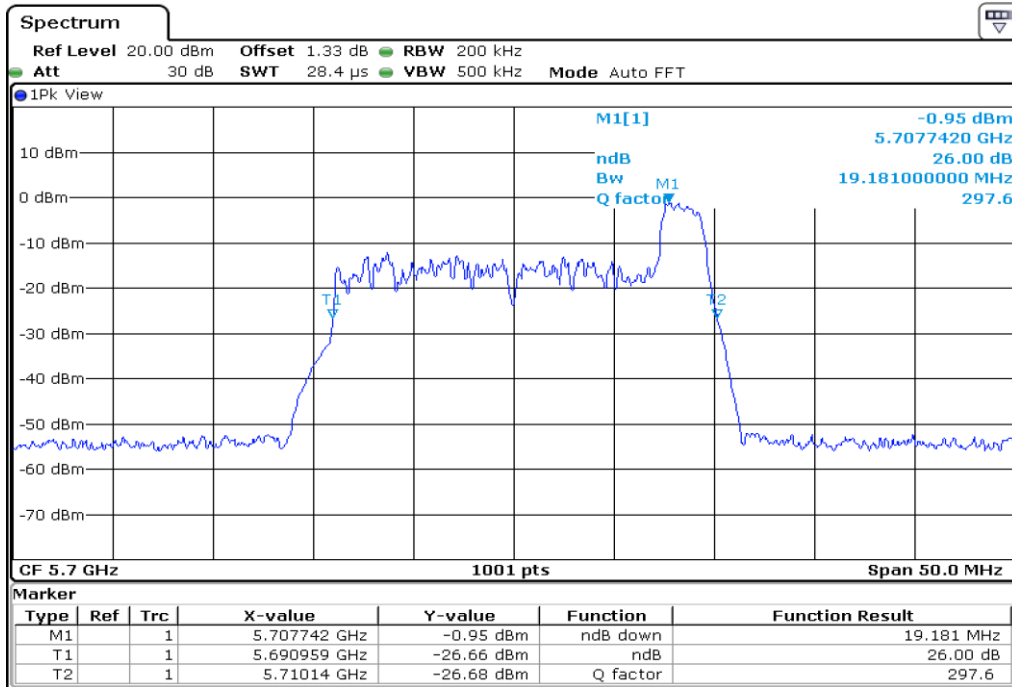

15	26 dB Bandwidth
----	-----------------

16	26 dB Bandwidth
----	-----------------

Test Band				WLAN_UNII2C_AX			
Antenna				Ant 0			
Test Parameters for Channel Bandwidths							
Test Item	No.	Moe	Channel	Bandwidth	RU Tone	RB index	Verdict
26 dB Bandwidth	1	802.11ax HE20	100	20 MHz	26	Low	Pass
	2	802.11ax HE20	100	20 MHz	26	Middle	Pass
	3	802.11ax HE20	100	20 MHz	26	High	Pass
	4	802.11ax HE20	116	20 MHz	26	Low	Pass
	5	802.11ax HE20	116	20 MHz	26	Middle	Pass
	6	802.11ax HE20	116	20 MHz	26	High	Pass
	7	802.11ax HE20	140	20 MHz	26	Low	Pass
	8	802.11ax HE20	140	20 MHz	26	Middle	Pass
	9	802.11ax HE20	140	20 MHz	26	High	Pass
	10	802.11ax HE20	100	20 MHz	52	Low	Pass
	11	802.11ax HE20	100	20 MHz	52	Middle	Pass
	12	802.11ax HE20	100	20 MHz	52	High	Pass
	13	802.11ax HE20	116	20 MHz	52	Low	Pass
	14	802.11ax HE20	116	20 MHz	52	Middle	Pass
	15	802.11ax HE20	116	20 MHz	52	High	Pass
	16	802.11ax HE20	140	20 MHz	52	Low	Pass
	17	802.11ax HE20	140	20 MHz	52	Middle	Pass
	18	802.11ax HE20	140	20 MHz	52	High	Pass
	19	802.11ax HE20	100	20 MHz	106	Low	Pass
	20	802.11ax HE20	100	20 MHz	106	High	Pass
	21	802.11ax HE20	116	20 MHz	106	Low	Pass
	22	802.11ax HE20	116	20 MHz	106	High	Pass
	23	802.11ax HE20	140	20 MHz	106	Low	Pass
	24	802.11ax HE20	140	20 MHz	106	High	Pass
	25	802.11ax HE20	100	20 MHz	242	-	Pass
	26	802.11ax HE20	116	20 MHz	242	-	Pass
	27	802.11ax HE20	140	20 MHz	242	-	Pass
	28	802.11ax HE20	100	20 MHz	SU	-	Pass
	29	802.11ax HE20	116	20 MHz	SU	-	Pass
	30	802.11ax HE20	140	20 MHz	SU	-	Pass

1 26 dB Bandwidth

2 26 dB Bandwidth

3 **26 dB Bandwidth**

4 **26 dB Bandwidth**

5 26 dB Bandwidth

6 26 dB Bandwidth

7 26 dB Bandwidth

8 26 dB Bandwidth

9	26 dB Bandwidth
----------	------------------------

10 **26 dB Bandwidth**

11 **26 dB Bandwidth**

12 **26 dB Bandwidth**

13 **26 dB Bandwidth**

14 26 dB Bandwidth

15 26 dB Bandwidth

16 26 dB Bandwidth