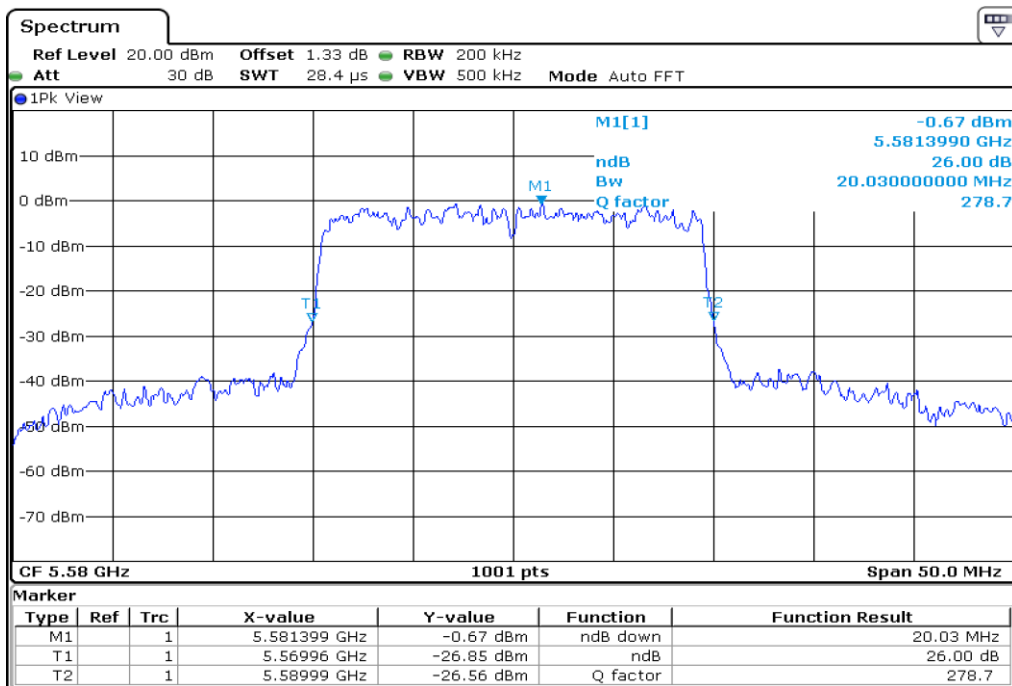

17 26 dB Bandwidth

18

26 dB Bandwidth

19 26 dB Bandwidth

20 26 dB Bandwidth

21 **26 dB Bandwidth**

22 **26 dB Bandwidth**

23 **26 dB Bandwidth**

24 **26 dB Bandwidth**

25 **26 dB Bandwidth**

26 **26 dB Bandwidth**

27	26 dB Bandwidth
----	-----------------

28 **26 dB Bandwidth**

29 **26 dB Bandwidth**

30	26 dB Bandwidth
----	-----------------

Test Band				WLAN_UNII2C_AX			
Antenna				Ant 1			
Test Parameters for Channel Bandwidths							
Test Item	No.	Mode	Channel	Bandwidth	RU Tone	RB index	Verdict
26 dB Bandwidth	1	802.11ax HE20	100	20 MHz	26	Low	Pass
	2	802.11ax HE20	100	20 MHz	26	Middle	Pass
	3	802.11ax HE20	100	20 MHz	26	High	Pass
	4	802.11ax HE20	116	20 MHz	26	Low	Pass
	5	802.11ax HE20	116	20 MHz	26	Middle	Pass
	6	802.11ax HE20	116	20 MHz	26	High	Pass
	7	802.11ax HE20	140	20 MHz	26	Low	Pass
	8	802.11ax HE20	140	20 MHz	26	Middle	Pass
	9	802.11ax HE20	140	20 MHz	26	High	Pass
	10	802.11ax HE20	100	20 MHz	52	Low	Pass
	11	802.11ax HE20	100	20 MHz	52	Middle	Pass
	12	802.11ax HE20	100	20 MHz	52	High	Pass
	13	802.11ax HE20	116	20 MHz	52	Low	Pass
	14	802.11ax HE20	116	20 MHz	52	Middle	Pass
	15	802.11ax HE20	116	20 MHz	52	High	Pass
	16	802.11ax HE20	140	20 MHz	52	Low	Pass
	17	802.11ax HE20	140	20 MHz	52	Middle	Pass
	18	802.11ax HE20	140	20 MHz	52	High	Pass
	19	802.11ax HE20	100	20 MHz	106	Low	Pass
	20	802.11ax HE20	100	20 MHz	106	High	Pass
	21	802.11ax HE20	116	20 MHz	106	Low	Pass
	22	802.11ax HE20	116	20 MHz	106	High	Pass
	23	802.11ax HE20	140	20 MHz	106	Low	Pass
	24	802.11ax HE20	140	20 MHz	106	High	Pass
	25	802.11ax HE20	100	20 MHz	242	-	Pass
	26	802.11ax HE20	116	20 MHz	242	-	Pass
	27	802.11ax HE20	140	20 MHz	242	-	Pass
	28	802.11ax HE20	100	20 MHz	SU	-	Pass
	29	802.11ax HE20	116	20 MHz	SU	-	Pass
	30	802.11ax HE20	140	20 MHz	SU	-	Pass