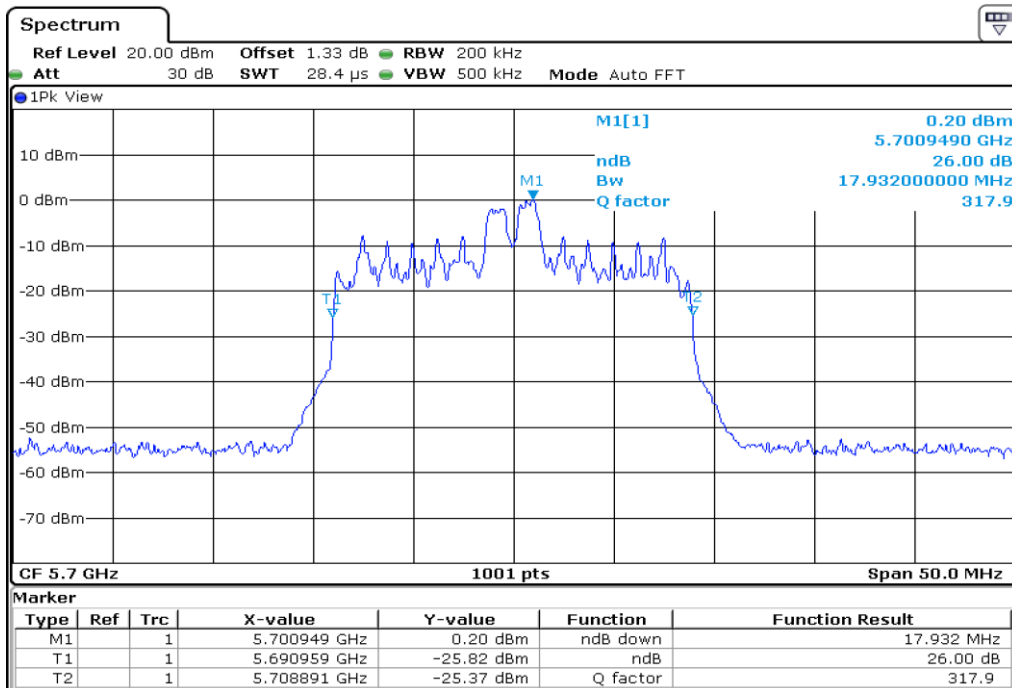

15	26 dB Bandwidth
----	-----------------

16	26 dB Bandwidth
----	-----------------

Test Band				WLAN_UNII2C_AX			
Antenna				Ant 0			
Test Parameters for Channel Bandwidths							
Test Item	No.	Moe	Channel	Bandwidth	RU Tone	RB index	Verdict
26 dB Bandwidth	1	802.11ax HE20	100	20 MHz	26	Low	Pass
	2	802.11ax HE20	100	20 MHz	26	Middle	Pass
	3	802.11ax HE20	100	20 MHz	26	High	Pass
	4	802.11ax HE20	116	20 MHz	26	Low	Pass
	5	802.11ax HE20	116	20 MHz	26	Middle	Pass
	6	802.11ax HE20	116	20 MHz	26	High	Pass
	7	802.11ax HE20	140	20 MHz	26	Low	Pass
	8	802.11ax HE20	140	20 MHz	26	Middle	Pass
	9	802.11ax HE20	140	20 MHz	26	High	Pass
	10	802.11ax HE20	100	20 MHz	52	Low	Pass
	11	802.11ax HE20	100	20 MHz	52	Middle	Pass
	12	802.11ax HE20	100	20 MHz	52	High	Pass
	13	802.11ax HE20	116	20 MHz	52	Low	Pass
	14	802.11ax HE20	116	20 MHz	52	Middle	Pass
	15	802.11ax HE20	116	20 MHz	52	High	Pass
	16	802.11ax HE20	140	20 MHz	52	Low	Pass
	17	802.11ax HE20	140	20 MHz	52	Middle	Pass
	18	802.11ax HE20	140	20 MHz	52	High	Pass
	19	802.11ax HE20	100	20 MHz	106	Low	Pass
	20	802.11ax HE20	100	20 MHz	106	High	Pass
	21	802.11ax HE20	116	20 MHz	106	Low	Pass
	22	802.11ax HE20	116	20 MHz	106	High	Pass
	23	802.11ax HE20	140	20 MHz	106	Low	Pass
	24	802.11ax HE20	140	20 MHz	106	High	Pass
	25	802.11ax HE20	100	20 MHz	242	-	Pass
	26	802.11ax HE20	116	20 MHz	242	-	Pass
	27	802.11ax HE20	140	20 MHz	242	-	Pass
	28	802.11ax HE20	100	20 MHz	SU	-	Pass
	29	802.11ax HE20	116	20 MHz	SU	-	Pass
	30	802.11ax HE20	140	20 MHz	SU	-	Pass

1 26 dB Bandwidth

2 26 dB Bandwidth

3 **26 dB Bandwidth**

4 **26 dB Bandwidth**

5 26 dB Bandwidth

6 26 dB Bandwidth

7 26 dB Bandwidth

8 26 dB Bandwidth

9	26 dB Bandwidth
----------	------------------------

10 **26 dB Bandwidth**

11 **26 dB Bandwidth**

12 **26 dB Bandwidth**

13 **26 dB Bandwidth**

14 26 dB Bandwidth

15 26 dB Bandwidth

16 26 dB Bandwidth