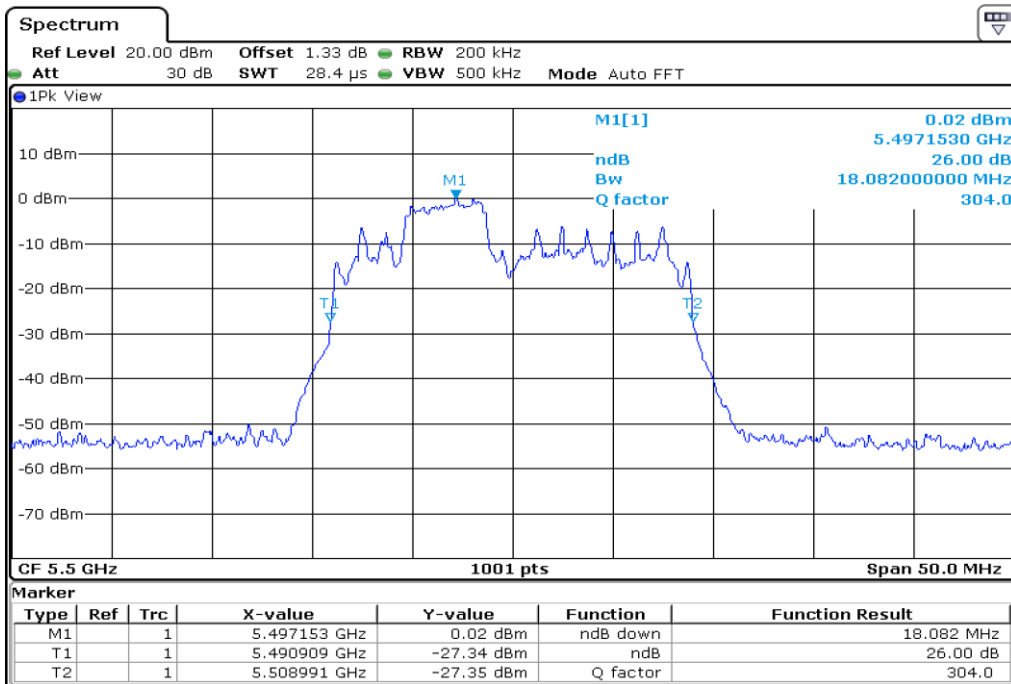

15	26 dB Bandwidth
----	-----------------

16	26 dB Bandwidth
----	-----------------

Test Band				WLAN_UNII2C_AX			
Antenna				Ant 0			
Test Parameters for Channel Bandwidths							
Test Item	No.	Moe	Channel	Bandwidth	RU Tone	RB index	Verdict
26 dB Bandwidth	1	802.11ax HE20	100	20 MHz	26	Low	Pass
	2	802.11ax HE20	100	20 MHz	26	Middle	Pass
	3	802.11ax HE20	100	20 MHz	26	High	Pass
	4	802.11ax HE20	116	20 MHz	26	Low	Pass
	5	802.11ax HE20	116	20 MHz	26	Middle	Pass
	6	802.11ax HE20	116	20 MHz	26	High	Pass
	7	802.11ax HE20	140	20 MHz	26	Low	Pass
	8	802.11ax HE20	140	20 MHz	26	Middle	Pass
	9	802.11ax HE20	140	20 MHz	26	High	Pass
	10	802.11ax HE20	100	20 MHz	52	Low	Pass
	11	802.11ax HE20	100	20 MHz	52	Middle	Pass
	12	802.11ax HE20	100	20 MHz	52	High	Pass
	13	802.11ax HE20	116	20 MHz	52	Low	Pass
	14	802.11ax HE20	116	20 MHz	52	Middle	Pass
	15	802.11ax HE20	116	20 MHz	52	High	Pass
	16	802.11ax HE20	140	20 MHz	52	Low	Pass
	17	802.11ax HE20	140	20 MHz	52	Middle	Pass
	18	802.11ax HE20	140	20 MHz	52	High	Pass
	19	802.11ax HE20	100	20 MHz	106	Low	Pass
	20	802.11ax HE20	100	20 MHz	106	High	Pass
	21	802.11ax HE20	116	20 MHz	106	Low	Pass
	22	802.11ax HE20	116	20 MHz	106	High	Pass
	23	802.11ax HE20	140	20 MHz	106	Low	Pass
	24	802.11ax HE20	140	20 MHz	106	High	Pass
	25	802.11ax HE20	100	20 MHz	242	-	Pass
	26	802.11ax HE20	116	20 MHz	242	-	Pass
	27	802.11ax HE20	140	20 MHz	242	-	Pass
	28	802.11ax HE20	100	20 MHz	SU	-	Pass
	29	802.11ax HE20	116	20 MHz	SU	-	Pass
	30	802.11ax HE20	140	20 MHz	SU	-	Pass

1 26 dB Bandwidth

2 26 dB Bandwidth

3 **26 dB Bandwidth**

4 **26 dB Bandwidth**

5 26 dB Bandwidth

6 26 dB Bandwidth

7 26 dB Bandwidth

8 26 dB Bandwidth

9	26 dB Bandwidth
----------	------------------------

10 **26 dB Bandwidth**

11 **26 dB Bandwidth**

12 **26 dB Bandwidth**

13 **26 dB Bandwidth**

14 26 dB Bandwidth

15 26 dB Bandwidth

16 26 dB Bandwidth