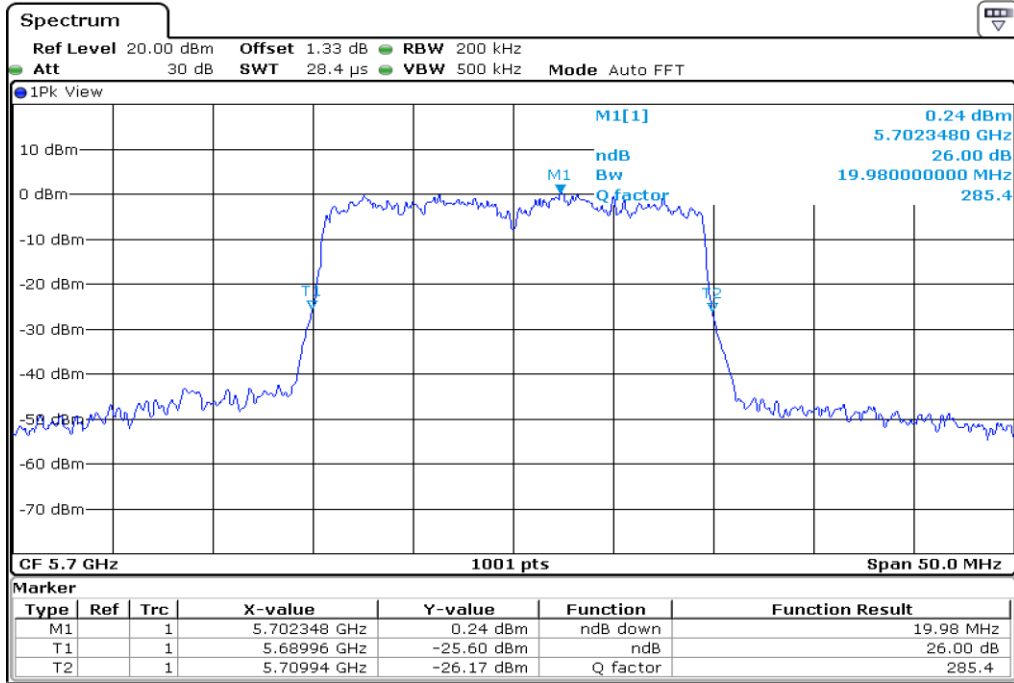

24 **26 dB Bandwidth**

25 **26 dB Bandwidth**

26 **26 dB Bandwidth**

27	26 dB Bandwidth
----	-----------------

28 **26 dB Bandwidth**

29 **26 dB Bandwidth**

30	26 dB Bandwidth
----	-----------------

Test Band				WLAN_UNII2C_AX			
Antenna				Ant 1			
Test Parameters for Channel Bandwidths							
Test Item	No.	Mode	Channel	Bandwidth	RU Tone	RB index	Verdict
26 dB Bandwidth	1	802.11ax HE20	100	20 MHz	26	Low	Pass
	2	802.11ax HE20	100	20 MHz	26	Middle	Pass
	3	802.11ax HE20	100	20 MHz	26	High	Pass
	4	802.11ax HE20	116	20 MHz	26	Low	Pass
	5	802.11ax HE20	116	20 MHz	26	Middle	Pass
	6	802.11ax HE20	116	20 MHz	26	High	Pass
	7	802.11ax HE20	140	20 MHz	26	Low	Pass
	8	802.11ax HE20	140	20 MHz	26	Middle	Pass
	9	802.11ax HE20	140	20 MHz	26	High	Pass
	10	802.11ax HE20	100	20 MHz	52	Low	Pass
	11	802.11ax HE20	100	20 MHz	52	Middle	Pass
	12	802.11ax HE20	100	20 MHz	52	High	Pass
	13	802.11ax HE20	116	20 MHz	52	Low	Pass
	14	802.11ax HE20	116	20 MHz	52	Middle	Pass
	15	802.11ax HE20	116	20 MHz	52	High	Pass
	16	802.11ax HE20	140	20 MHz	52	Low	Pass
	17	802.11ax HE20	140	20 MHz	52	Middle	Pass
	18	802.11ax HE20	140	20 MHz	52	High	Pass
	19	802.11ax HE20	100	20 MHz	106	Low	Pass
	20	802.11ax HE20	100	20 MHz	106	High	Pass
	21	802.11ax HE20	116	20 MHz	106	Low	Pass
	22	802.11ax HE20	116	20 MHz	106	High	Pass
	23	802.11ax HE20	140	20 MHz	106	Low	Pass
	24	802.11ax HE20	140	20 MHz	106	High	Pass
	25	802.11ax HE20	100	20 MHz	242	-	Pass
	26	802.11ax HE20	116	20 MHz	242	-	Pass
	27	802.11ax HE20	140	20 MHz	242	-	Pass
	28	802.11ax HE20	100	20 MHz	SU	-	Pass
	29	802.11ax HE20	116	20 MHz	SU	-	Pass
	30	802.11ax HE20	140	20 MHz	SU	-	Pass

1 **26 dB Bandwidth**

2 **26 dB Bandwidth**

3 26 dB Bandwidth

4 26 dB Bandwidth

5 **26 dB Bandwidth**

6 **26 dB Bandwidth**

7 26 dB Bandwidth

8 26 dB Bandwidth