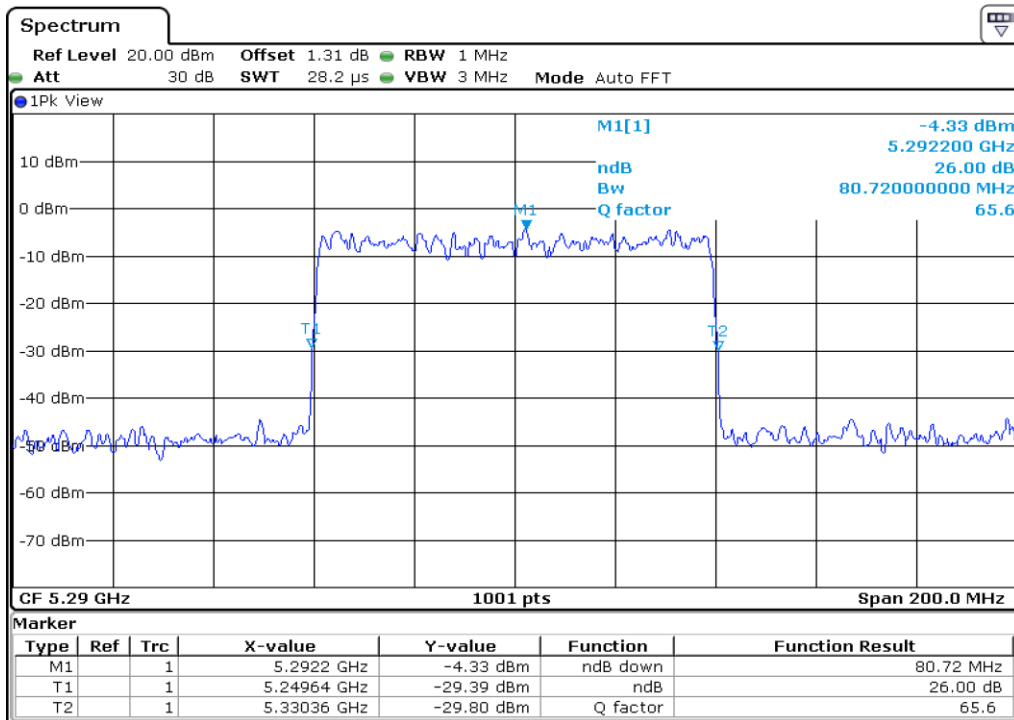

15	26 dB Bandwidth
----	-----------------

16	26 dB Bandwidth
----	-----------------

Test Band				WLAN_UNII2C_AX			
Antenna				Ant 0			
Test Parameters for Channel Bandwidths							
Test Item	No.	Moe	Channel	Bandwidth	RU Tone	RB index	Verdict
26 dB Bandwidth	1	802.11ax HE20	100	20 MHz	26	Low	Pass
	2	802.11ax HE20	100	20 MHz	26	Middle	Pass
	3	802.11ax HE20	100	20 MHz	26	High	Pass
	4	802.11ax HE20	116	20 MHz	26	Low	Pass
	5	802.11ax HE20	116	20 MHz	26	Middle	Pass
	6	802.11ax HE20	116	20 MHz	26	High	Pass
	7	802.11ax HE20	140	20 MHz	26	Low	Pass
	8	802.11ax HE20	140	20 MHz	26	Middle	Pass
	9	802.11ax HE20	140	20 MHz	26	High	Pass
	10	802.11ax HE20	100	20 MHz	52	Low	Pass
	11	802.11ax HE20	100	20 MHz	52	Middle	Pass
	12	802.11ax HE20	100	20 MHz	52	High	Pass
	13	802.11ax HE20	116	20 MHz	52	Low	Pass
	14	802.11ax HE20	116	20 MHz	52	Middle	Pass
	15	802.11ax HE20	116	20 MHz	52	High	Pass
	16	802.11ax HE20	140	20 MHz	52	Low	Pass
	17	802.11ax HE20	140	20 MHz	52	Middle	Pass
	18	802.11ax HE20	140	20 MHz	52	High	Pass
	19	802.11ax HE20	100	20 MHz	106	Low	Pass
	20	802.11ax HE20	100	20 MHz	106	High	Pass
	21	802.11ax HE20	116	20 MHz	106	Low	Pass
	22	802.11ax HE20	116	20 MHz	106	High	Pass
	23	802.11ax HE20	140	20 MHz	106	Low	Pass
	24	802.11ax HE20	140	20 MHz	106	High	Pass
	25	802.11ax HE20	100	20 MHz	242	-	Pass
	26	802.11ax HE20	116	20 MHz	242	-	Pass
	27	802.11ax HE20	140	20 MHz	242	-	Pass
	28	802.11ax HE20	100	20 MHz	SU	-	Pass
	29	802.11ax HE20	116	20 MHz	SU	-	Pass
	30	802.11ax HE20	140	20 MHz	SU	-	Pass

1 26 dB Bandwidth

2 26 dB Bandwidth

3 **26 dB Bandwidth**

4 **26 dB Bandwidth**

5 26 dB Bandwidth

6 26 dB Bandwidth

7 26 dB Bandwidth

8 26 dB Bandwidth