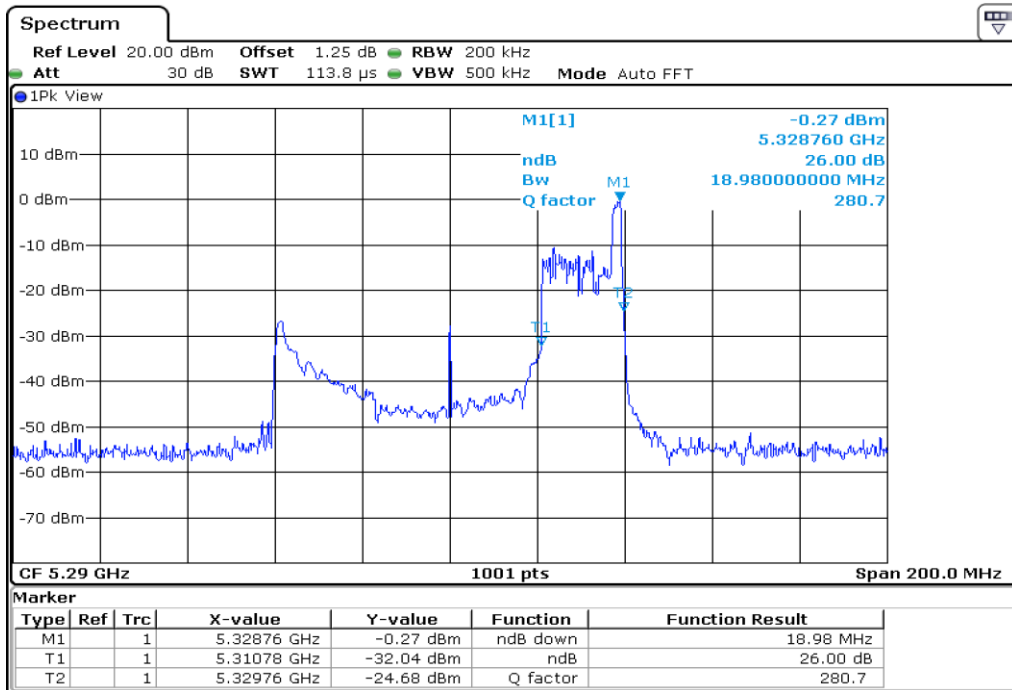

25 26 dB Bandwidth

26 26 dB Bandwidth

Test Band				WLAN_UNII2A_AX			
Antenna				Ant 0			
Test Parameters for Channel Bandwidths							
Test Item	No.	Mode	Channel	Bandwidth	RU Tone	RB index	Verdict
26 dB Bandwidth	1	802.11ax HE80	58	80 MHz	26	Low	Pass
	2	802.11ax HE80	58	80 MHz	26	Middle	Pass
	3	802.11ax HE80	58	80 MHz	26	High	Pass
	4	802.11ax HE80	58	80 MHz	52	Low	Pass
	5	802.11ax HE80	58	80 MHz	52	Middle	Pass
	6	802.11ax HE80	58	80 MHz	52	High	Pass
	7	802.11ax HE80	58	80 MHz	106	Low	Pass
	8	802.11ax HE80	58	80 MHz	106	Middle	Pass
	9	802.11ax HE80	58	80 MHz	106	High	Pass
	10	802.11ax HE80	58	80 MHz	242	Low	Pass
	11	802.11ax HE80	58	80 MHz	242	Middle	Pass
	12	802.11ax HE80	58	80 MHz	242	High	Pass
	13	802.11ax HE80	58	80 MHz	484	Low	Pass
	14	802.11ax HE80	58	80 MHz	484	High	Pass
	15	802.11ax HE80	58	80 MHz	996	-	Pass
	16	802.11ax HE80	58	80 MHz	SU	-	Pass

1 26 dB Bandwidth

2 26 dB Bandwidth

3	26 dB Bandwidth
---	-----------------

4 **26 dB Bandwidth**

5 **26 dB Bandwidth**

6	26 dB Bandwidth
---	-----------------

7 26 dB Bandwidth

8 26 dB Bandwidth