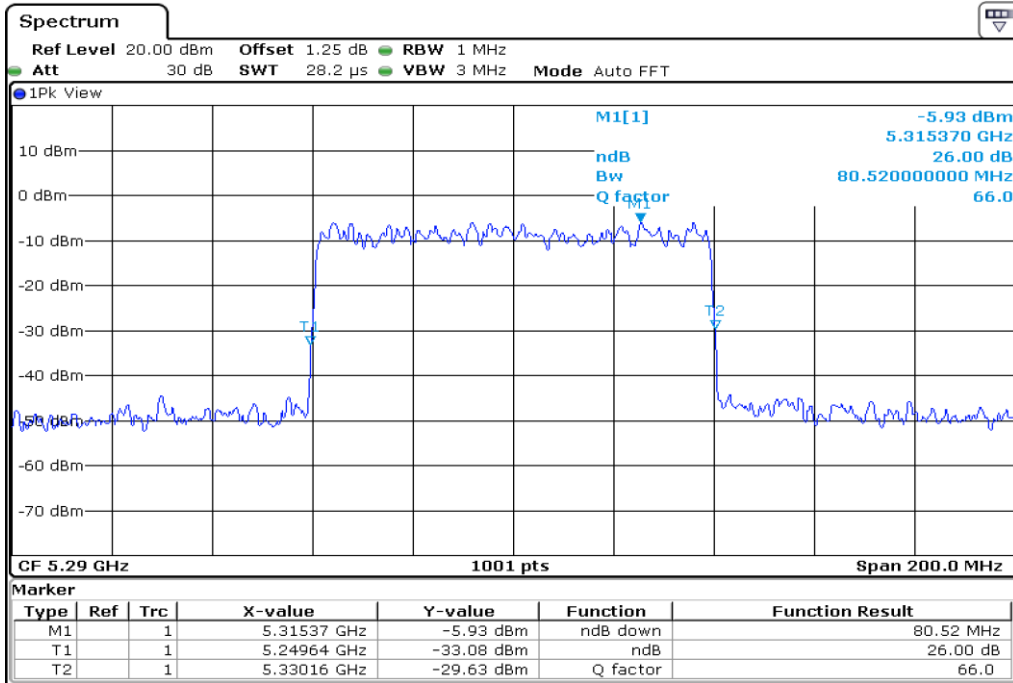

9	26 dB Bandwidth
---	-----------------

10 **26 dB Bandwidth**

11 **26 dB Bandwidth**

12	26 dB Bandwidth
----	-----------------

13 **26 dB Bandwidth**

14 **26 dB Bandwidth**

15	26 dB Bandwidth
----	-----------------

16	26 dB Bandwidth
----	-----------------

Test Band				WLAN_UNII2A_AX			
Antenna				Ant 1			
Test Parameters for Channel Bandwidths							
Test Item	No.	Mode	Channel	Bandwidth	RU Tone	RB index	Verdict
26 dB Bandwidth	1	802.11ax HE80	58	80 MHz	26	Low	Pass
	2	802.11ax HE80	58	80 MHz	26	Middle	Pass
	3	802.11ax HE80	58	80 MHz	26	High	Pass
	4	802.11ax HE80	58	80 MHz	52	Low	Pass
	5	802.11ax HE80	58	80 MHz	52	Middle	Pass
	6	802.11ax HE80	58	80 MHz	52	High	Pass
	7	802.11ax HE80	58	80 MHz	106	Low	Pass
	8	802.11ax HE80	58	80 MHz	106	Middle	Pass
	9	802.11ax HE80	58	80 MHz	106	High	Pass
	10	802.11ax HE80	58	80 MHz	242	Low	Pass
	11	802.11ax HE80	58	80 MHz	242	Middle	Pass
	12	802.11ax HE80	58	80 MHz	242	High	Pass
	13	802.11ax HE80	58	80 MHz	484	Low	Pass
	14	802.11ax HE80	58	80 MHz	484	High	Pass
	15	802.11ax HE80	58	80 MHz	996	-	Pass
	16	802.11ax HE80	58	80 MHz	SU	-	Pass