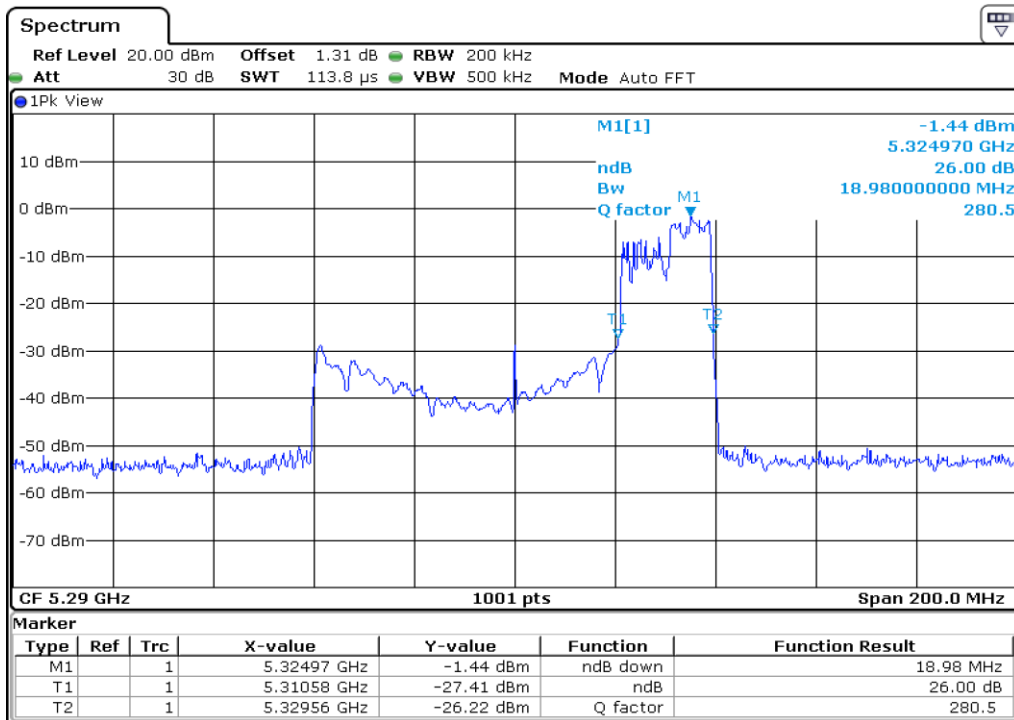

16	26 dB Bandwidth
----	-----------------

Test Band				WLAN_UNII2A_AX			
Antenna				Ant 1			
Test Parameters for Channel Bandwidths							
Test Item	No.	Mode	Channel	Bandwidth	RU Tone	RB index	Verdict
26 dB Bandwidth	1	802.11ax HE80	58	80 MHz	26	Low	Pass
	2	802.11ax HE80	58	80 MHz	26	Middle	Pass
	3	802.11ax HE80	58	80 MHz	26	High	Pass
	4	802.11ax HE80	58	80 MHz	52	Low	Pass
	5	802.11ax HE80	58	80 MHz	52	Middle	Pass
	6	802.11ax HE80	58	80 MHz	52	High	Pass
	7	802.11ax HE80	58	80 MHz	106	Low	Pass
	8	802.11ax HE80	58	80 MHz	106	Middle	Pass
	9	802.11ax HE80	58	80 MHz	106	High	Pass
	10	802.11ax HE80	58	80 MHz	242	Low	Pass
	11	802.11ax HE80	58	80 MHz	242	Middle	Pass
	12	802.11ax HE80	58	80 MHz	242	High	Pass
	13	802.11ax HE80	58	80 MHz	484	Low	Pass
	14	802.11ax HE80	58	80 MHz	484	High	Pass
	15	802.11ax HE80	58	80 MHz	996	-	Pass
	16	802.11ax HE80	58	80 MHz	SU	-	Pass

1 26 dB Bandwidth

2 26 dB Bandwidth

3	26 dB Bandwidth
---	-----------------

4 **26 dB Bandwidth**

5 **26 dB Bandwidth**

6	26 dB Bandwidth
---	-----------------

7 26 dB Bandwidth

8 26 dB Bandwidth

9	26 dB Bandwidth
---	-----------------

10 **26 dB Bandwidth**

11 **26 dB Bandwidth**

12	26 dB Bandwidth
----	-----------------

13 **26 dB Bandwidth**

14 **26 dB Bandwidth**