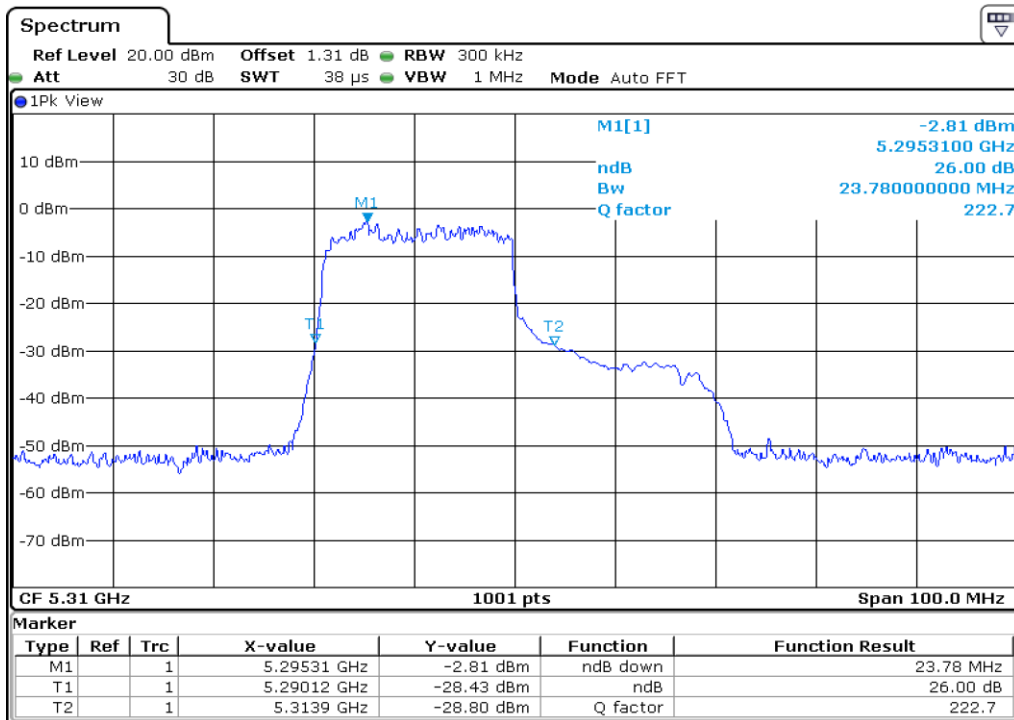

17 **26 dB Bandwidth**

18 **26 dB Bandwidth**

19 26 dB Bandwidth

20 26 dB Bandwidth

21 26 dB Bandwidth

22 26 dB Bandwidth

23 **26 dB Bandwidth**

24 **26 dB Bandwidth**

25 26 dB Bandwidth

26 26 dB Bandwidth

Test Band				WLAN_UNII2A_AX			
Antenna				Ant 0			
Test Parameters for Channel Bandwidths							
Test Item	No.	Mode	Channel	Bandwidth	RU Tone	RB index	Verdict
26 dB Bandwidth	1	802.11ax HE80	58	80 MHz	26	Low	Pass
	2	802.11ax HE80	58	80 MHz	26	Middle	Pass
	3	802.11ax HE80	58	80 MHz	26	High	Pass
	4	802.11ax HE80	58	80 MHz	52	Low	Pass
	5	802.11ax HE80	58	80 MHz	52	Middle	Pass
	6	802.11ax HE80	58	80 MHz	52	High	Pass
	7	802.11ax HE80	58	80 MHz	106	Low	Pass
	8	802.11ax HE80	58	80 MHz	106	Middle	Pass
	9	802.11ax HE80	58	80 MHz	106	High	Pass
	10	802.11ax HE80	58	80 MHz	242	Low	Pass
	11	802.11ax HE80	58	80 MHz	242	Middle	Pass
	12	802.11ax HE80	58	80 MHz	242	High	Pass
	13	802.11ax HE80	58	80 MHz	484	Low	Pass
	14	802.11ax HE80	58	80 MHz	484	High	Pass
	15	802.11ax HE80	58	80 MHz	996	-	Pass
	16	802.11ax HE80	58	80 MHz	SU	-	Pass