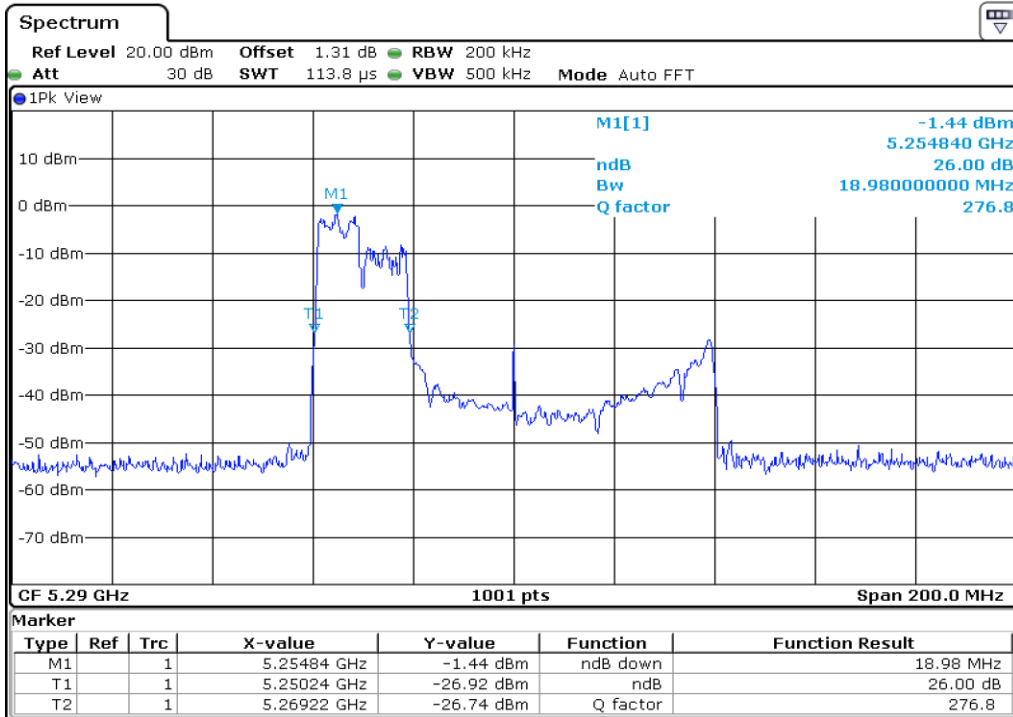

16	26 dB Bandwidth
----	-----------------

Test Band				WLAN_UNII2A_AX			
Antenna				Ant 1			
Test Parameters for Channel Bandwidths							
Test Item	No.	Mode	Channel	Bandwidth	RU Tone	RB index	Verdict
26 dB Bandwidth	1	802.11ax HE80	58	80 MHz	26	Low	Pass
	2	802.11ax HE80	58	80 MHz	26	Middle	Pass
	3	802.11ax HE80	58	80 MHz	26	High	Pass
	4	802.11ax HE80	58	80 MHz	52	Low	Pass
	5	802.11ax HE80	58	80 MHz	52	Middle	Pass
	6	802.11ax HE80	58	80 MHz	52	High	Pass
	7	802.11ax HE80	58	80 MHz	106	Low	Pass
	8	802.11ax HE80	58	80 MHz	106	Middle	Pass
	9	802.11ax HE80	58	80 MHz	106	High	Pass
	10	802.11ax HE80	58	80 MHz	242	Low	Pass
	11	802.11ax HE80	58	80 MHz	242	Middle	Pass
	12	802.11ax HE80	58	80 MHz	242	High	Pass
	13	802.11ax HE80	58	80 MHz	484	Low	Pass
	14	802.11ax HE80	58	80 MHz	484	High	Pass
	15	802.11ax HE80	58	80 MHz	996	-	Pass
	16	802.11ax HE80	58	80 MHz	SU	-	Pass

1 26 dB Bandwidth

2 26 dB Bandwidth

3	26 dB Bandwidth
---	-----------------

4 **26 dB Bandwidth**

5 **26 dB Bandwidth**

6	26 dB Bandwidth
---	-----------------

7 26 dB Bandwidth

8 26 dB Bandwidth