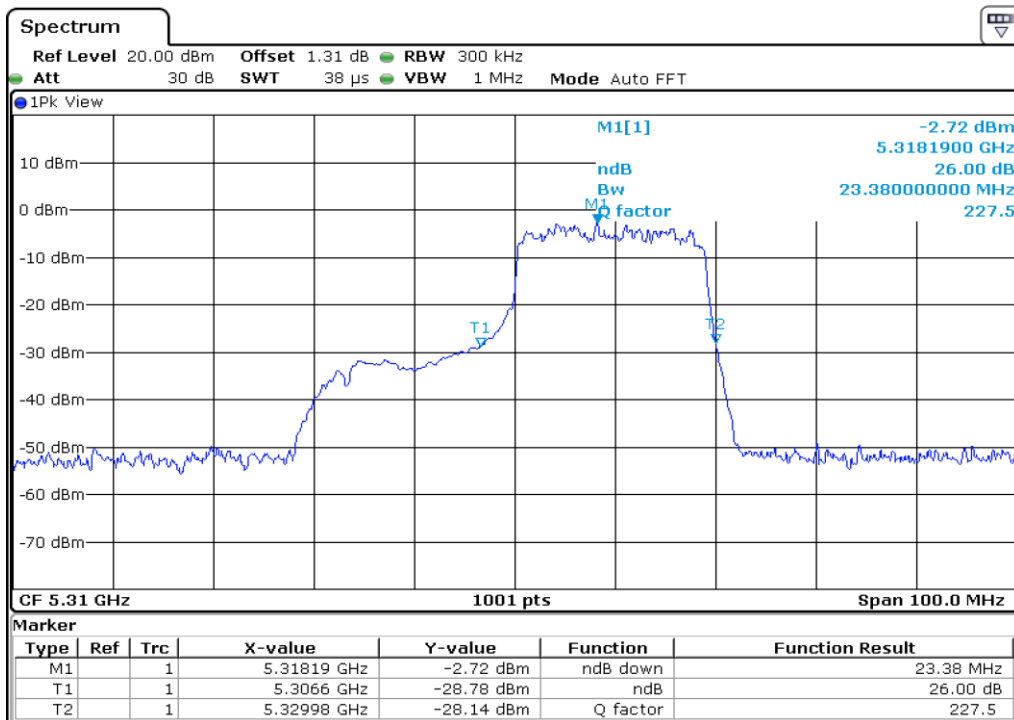

9 26 dB Bandwidth

10 26 dB Bandwidth

11 **26 dB Bandwidth**

12 **26 dB Bandwidth**

13 **26 dB Bandwidth**

14 **26 dB Bandwidth**

15 **26 dB Bandwidth**

16 **26 dB Bandwidth**

17 **26 dB Bandwidth**

18 **26 dB Bandwidth**

19 26 dB Bandwidth

20 26 dB Bandwidth

21 26 dB Bandwidth

22 26 dB Bandwidth

23 **26 dB Bandwidth**

24 **26 dB Bandwidth**

25 26 dB Bandwidth

26 26 dB Bandwidth

Test Band				WLAN_UNII2A_AX			
Antenna				Ant 0			
Test Parameters for Channel Bandwidths							
Test Item	No.	Mode	Channel	Bandwidth	RU Tone	RB index	Verdict
26 dB Bandwidth	1	802.11ax HE80	58	80 MHz	26	Low	Pass
	2	802.11ax HE80	58	80 MHz	26	Middle	Pass
	3	802.11ax HE80	58	80 MHz	26	High	Pass
	4	802.11ax HE80	58	80 MHz	52	Low	Pass
	5	802.11ax HE80	58	80 MHz	52	Middle	Pass
	6	802.11ax HE80	58	80 MHz	52	High	Pass
	7	802.11ax HE80	58	80 MHz	106	Low	Pass
	8	802.11ax HE80	58	80 MHz	106	Middle	Pass
	9	802.11ax HE80	58	80 MHz	106	High	Pass
	10	802.11ax HE80	58	80 MHz	242	Low	Pass
	11	802.11ax HE80	58	80 MHz	242	Middle	Pass
	12	802.11ax HE80	58	80 MHz	242	High	Pass
	13	802.11ax HE80	58	80 MHz	484	Low	Pass
	14	802.11ax HE80	58	80 MHz	484	High	Pass
	15	802.11ax HE80	58	80 MHz	996	-	Pass
	16	802.11ax HE80	58	80 MHz	SU	-	Pass