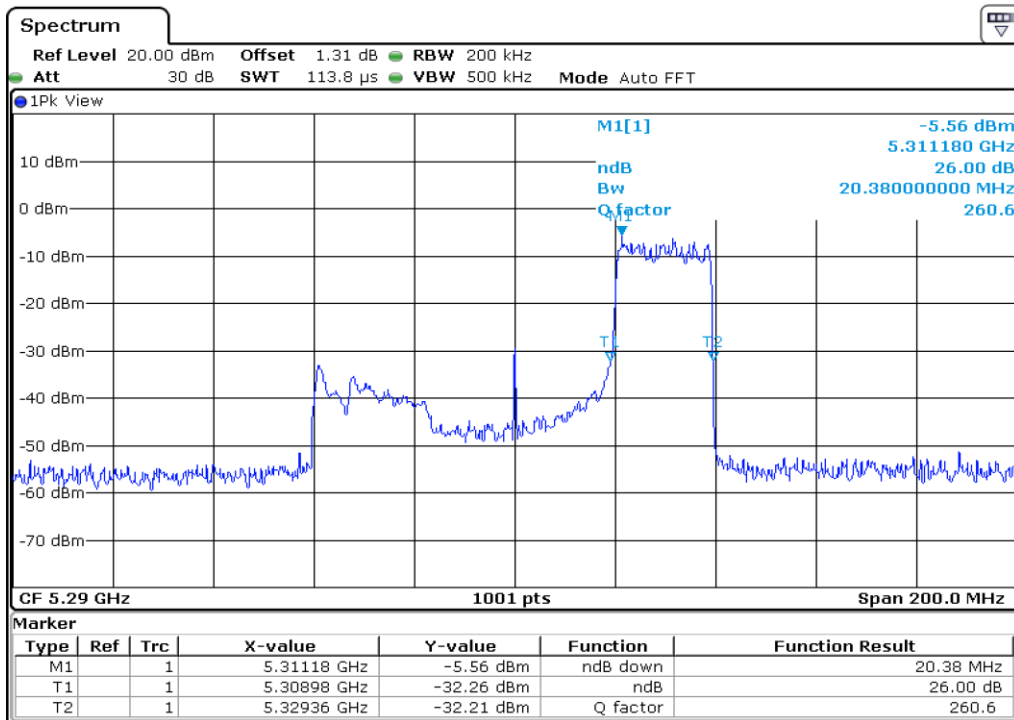

16	26 dB Bandwidth
----	-----------------

Test Band				WLAN_UNII2A_AX			
Antenna				Ant 1			
Test Parameters for Channel Bandwidths							
Test Item	No.	Mode	Channel	Bandwidth	RU Tone	RB index	Verdict
26 dB Bandwidth	1	802.11ax HE80	58	80 MHz	26	Low	Pass
	2	802.11ax HE80	58	80 MHz	26	Middle	Pass
	3	802.11ax HE80	58	80 MHz	26	High	Pass
	4	802.11ax HE80	58	80 MHz	52	Low	Pass
	5	802.11ax HE80	58	80 MHz	52	Middle	Pass
	6	802.11ax HE80	58	80 MHz	52	High	Pass
	7	802.11ax HE80	58	80 MHz	106	Low	Pass
	8	802.11ax HE80	58	80 MHz	106	Middle	Pass
	9	802.11ax HE80	58	80 MHz	106	High	Pass
	10	802.11ax HE80	58	80 MHz	242	Low	Pass
	11	802.11ax HE80	58	80 MHz	242	Middle	Pass
	12	802.11ax HE80	58	80 MHz	242	High	Pass
	13	802.11ax HE80	58	80 MHz	484	Low	Pass
	14	802.11ax HE80	58	80 MHz	484	High	Pass
	15	802.11ax HE80	58	80 MHz	996	-	Pass
	16	802.11ax HE80	58	80 MHz	SU	-	Pass

1 26 dB Bandwidth

2 26 dB Bandwidth

3	26 dB Bandwidth
---	-----------------

4 **26 dB Bandwidth**

5 **26 dB Bandwidth**

6	26 dB Bandwidth
---	-----------------

7 26 dB Bandwidth

8 26 dB Bandwidth

9	26 dB Bandwidth
---	-----------------

10 **26 dB Bandwidth**

11 **26 dB Bandwidth**

12	26 dB Bandwidth
----	-----------------

13 **26 dB Bandwidth**

14 **26 dB Bandwidth**