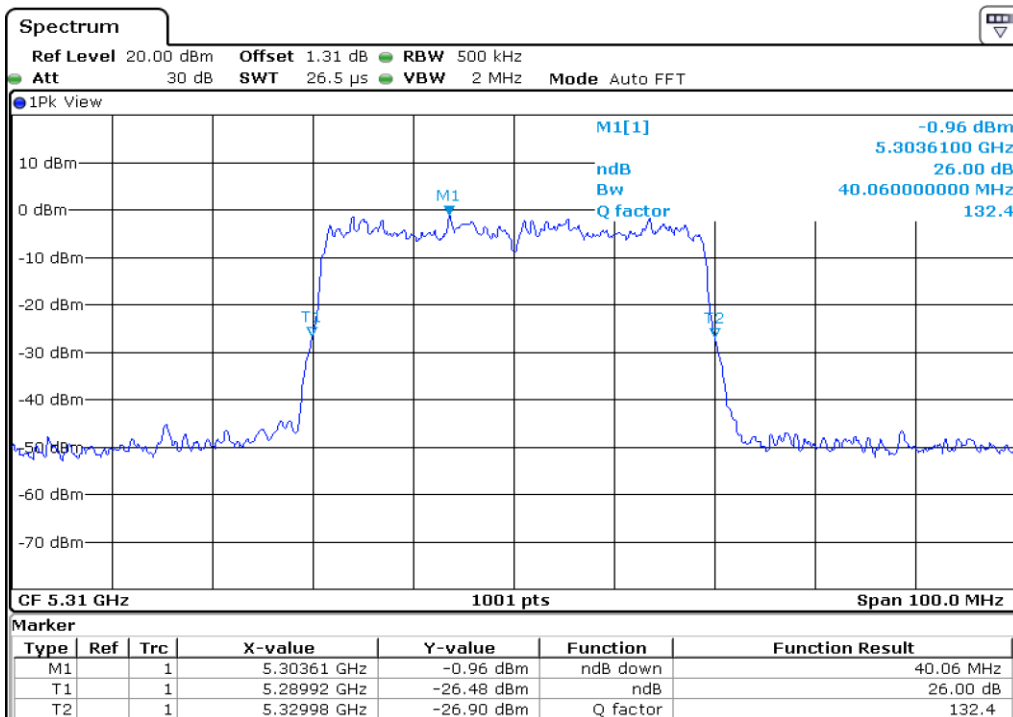

9 26 dB Bandwidth

10 26 dB Bandwidth

11 **26 dB Bandwidth**

12 **26 dB Bandwidth**

13 **26 dB Bandwidth**

14 **26 dB Bandwidth**

15 **26 dB Bandwidth**

16 **26 dB Bandwidth**

17 **26 dB Bandwidth**

18 **26 dB Bandwidth**

19 26 dB Bandwidth

20 26 dB Bandwidth

21 26 dB Bandwidth

22 26 dB Bandwidth

23 **26 dB Bandwidth**

24 **26 dB Bandwidth**

25 26 dB Bandwidth

26 26 dB Bandwidth

Test Band				WLAN_UNII2A_AX			
Antenna				Ant 0			
Test Parameters for Channel Bandwidths							
Test Item	No.	Mode	Channel	Bandwidth	RU Tone	RB index	Verdict
26 dB Bandwidth	1	802.11ax HE80	58	80 MHz	26	Low	Pass
	2	802.11ax HE80	58	80 MHz	26	Middle	Pass
	3	802.11ax HE80	58	80 MHz	26	High	Pass
	4	802.11ax HE80	58	80 MHz	52	Low	Pass
	5	802.11ax HE80	58	80 MHz	52	Middle	Pass
	6	802.11ax HE80	58	80 MHz	52	High	Pass
	7	802.11ax HE80	58	80 MHz	106	Low	Pass
	8	802.11ax HE80	58	80 MHz	106	Middle	Pass
	9	802.11ax HE80	58	80 MHz	106	High	Pass
	10	802.11ax HE80	58	80 MHz	242	Low	Pass
	11	802.11ax HE80	58	80 MHz	242	Middle	Pass
	12	802.11ax HE80	58	80 MHz	242	High	Pass
	13	802.11ax HE80	58	80 MHz	484	Low	Pass
	14	802.11ax HE80	58	80 MHz	484	High	Pass
	15	802.11ax HE80	58	80 MHz	996	-	Pass
	16	802.11ax HE80	58	80 MHz	SU	-	Pass