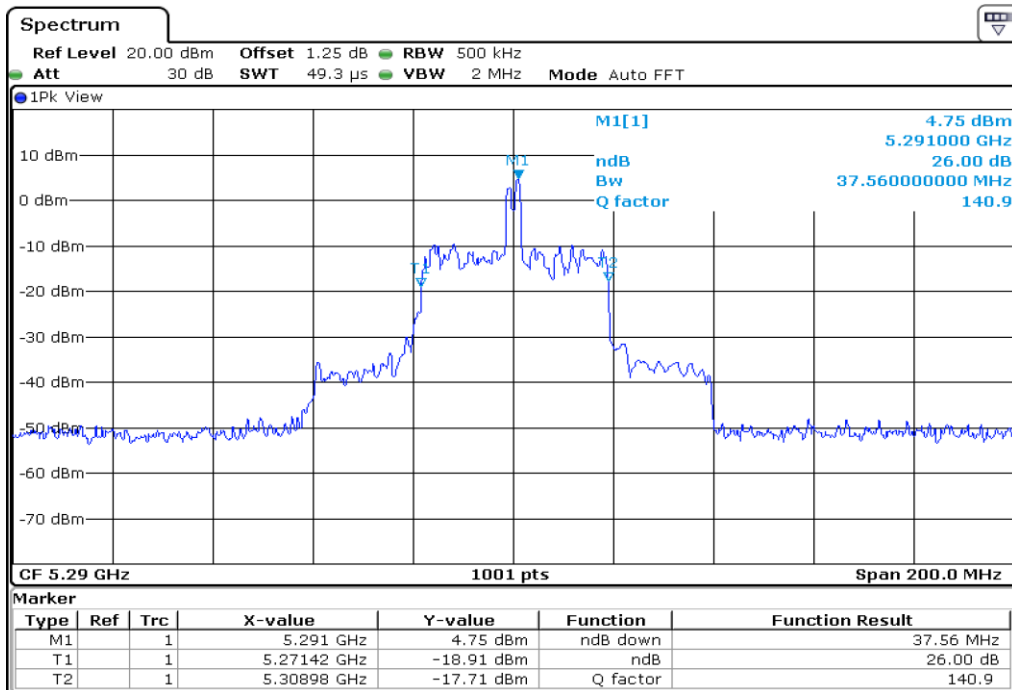

17 **26 dB Bandwidth**

18 **26 dB Bandwidth**

19 26 dB Bandwidth

20 26 dB Bandwidth

21 26 dB Bandwidth

22 26 dB Bandwidth

23 **26 dB Bandwidth**

24 **26 dB Bandwidth**

25 26 dB Bandwidth

26 26 dB Bandwidth

Test Band				WLAN_UNII2A_AX			
Antenna				Ant 0			
Test Parameters for Channel Bandwidths							
Test Item	No.	Mode	Channel	Bandwidth	RU Tone	RB index	Verdict
26 dB Bandwidth	1	802.11ax HE80	58	80 MHz	26	Low	Pass
	2	802.11ax HE80	58	80 MHz	26	Middle	Pass
	3	802.11ax HE80	58	80 MHz	26	High	Pass
	4	802.11ax HE80	58	80 MHz	52	Low	Pass
	5	802.11ax HE80	58	80 MHz	52	Middle	Pass
	6	802.11ax HE80	58	80 MHz	52	High	Pass
	7	802.11ax HE80	58	80 MHz	106	Low	Pass
	8	802.11ax HE80	58	80 MHz	106	Middle	Pass
	9	802.11ax HE80	58	80 MHz	106	High	Pass
	10	802.11ax HE80	58	80 MHz	242	Low	Pass
	11	802.11ax HE80	58	80 MHz	242	Middle	Pass
	12	802.11ax HE80	58	80 MHz	242	High	Pass
	13	802.11ax HE80	58	80 MHz	484	Low	Pass
	14	802.11ax HE80	58	80 MHz	484	High	Pass
	15	802.11ax HE80	58	80 MHz	996	-	Pass
	16	802.11ax HE80	58	80 MHz	SU	-	Pass

1 26 dB Bandwidth

2 26 dB Bandwidth

3	26 dB Bandwidth
---	-----------------

4 **26 dB Bandwidth**

5 **26 dB Bandwidth**

6	26 dB Bandwidth
---	-----------------

7 26 dB Bandwidth

8 26 dB Bandwidth