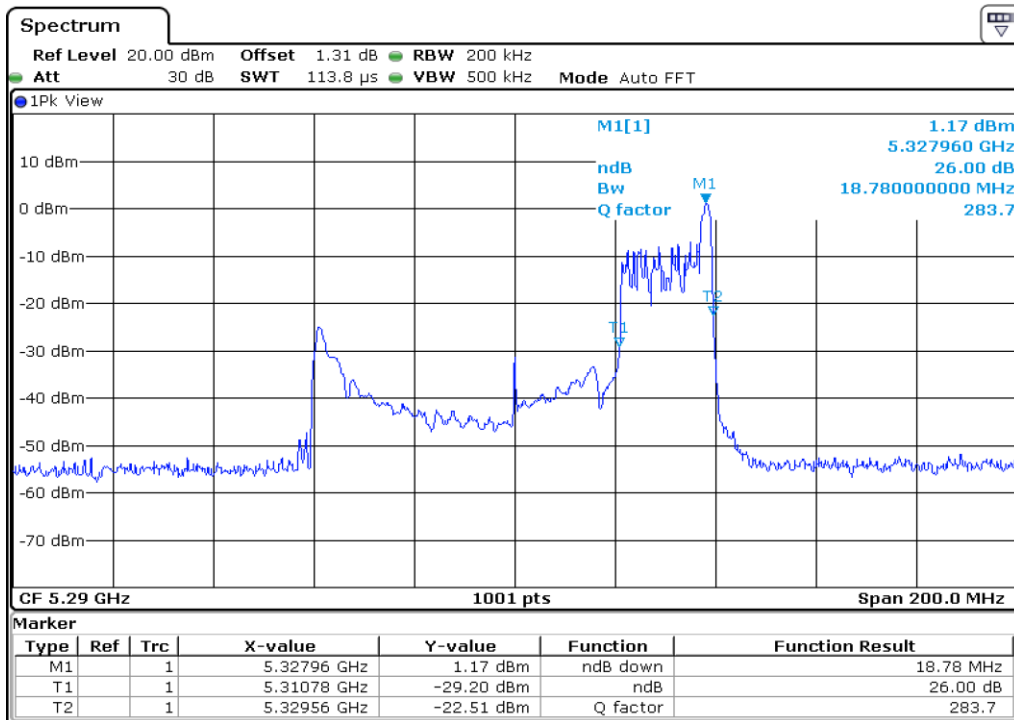

9	26 dB Bandwidth
---	-----------------

10 **26 dB Bandwidth**

11 **26 dB Bandwidth**

12	26 dB Bandwidth
----	-----------------

13 **26 dB Bandwidth**

14 **26 dB Bandwidth**

15	26 dB Bandwidth
----	-----------------

16	26 dB Bandwidth
----	-----------------

Test Band				WLAN_UNII2A_AX			
Antenna				Ant 1			
Test Parameters for Channel Bandwidths							
Test Item	No.	Mode	Channel	Bandwidth	RU Tone	RB index	Verdict
26 dB Bandwidth	1	802.11ax HE80	58	80 MHz	26	Low	Pass
	2	802.11ax HE80	58	80 MHz	26	Middle	Pass
	3	802.11ax HE80	58	80 MHz	26	High	Pass
	4	802.11ax HE80	58	80 MHz	52	Low	Pass
	5	802.11ax HE80	58	80 MHz	52	Middle	Pass
	6	802.11ax HE80	58	80 MHz	52	High	Pass
	7	802.11ax HE80	58	80 MHz	106	Low	Pass
	8	802.11ax HE80	58	80 MHz	106	Middle	Pass
	9	802.11ax HE80	58	80 MHz	106	High	Pass
	10	802.11ax HE80	58	80 MHz	242	Low	Pass
	11	802.11ax HE80	58	80 MHz	242	Middle	Pass
	12	802.11ax HE80	58	80 MHz	242	High	Pass
	13	802.11ax HE80	58	80 MHz	484	Low	Pass
	14	802.11ax HE80	58	80 MHz	484	High	Pass
	15	802.11ax HE80	58	80 MHz	996	-	Pass
	16	802.11ax HE80	58	80 MHz	SU	-	Pass

1 26 dB Bandwidth

2 26 dB Bandwidth

3	26 dB Bandwidth
---	-----------------

4 **26 dB Bandwidth**

5 **26 dB Bandwidth**

6	26 dB Bandwidth
---	-----------------

7 26 dB Bandwidth

8 26 dB Bandwidth