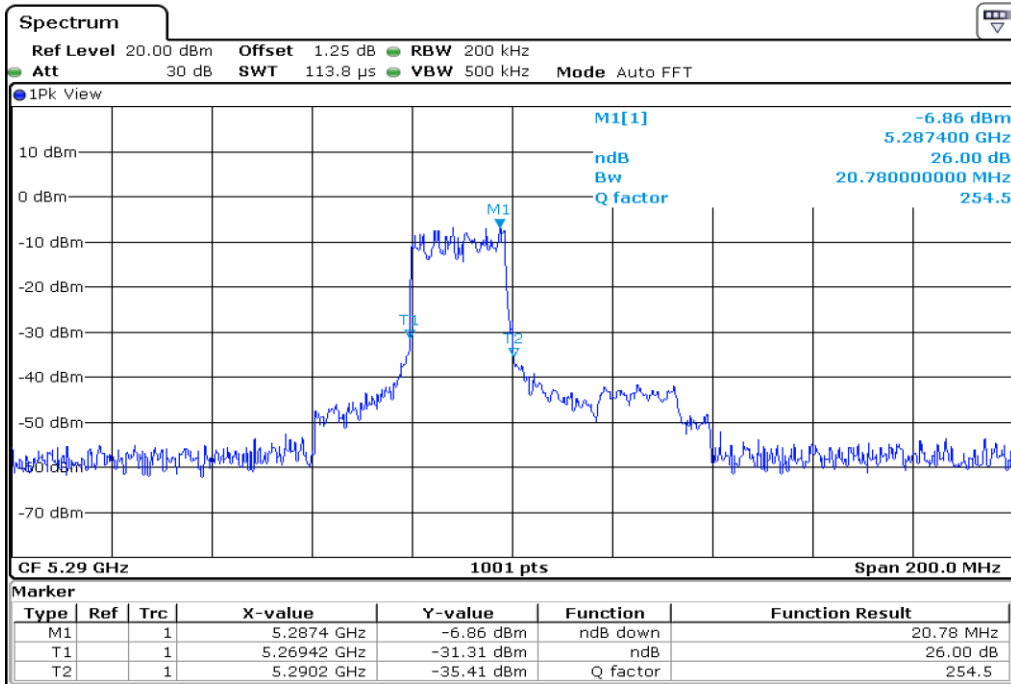

25 26 dB Bandwidth

26 26 dB Bandwidth

Test Band				WLAN_UNII2A_AX			
Antenna				Ant 0			
Test Parameters for Channel Bandwidths							
Test Item	No.	Mode	Channel	Bandwidth	RU Tone	RB index	Verdict
26 dB Bandwidth	1	802.11ax HE80	58	80 MHz	26	Low	Pass
	2	802.11ax HE80	58	80 MHz	26	Middle	Pass
	3	802.11ax HE80	58	80 MHz	26	High	Pass
	4	802.11ax HE80	58	80 MHz	52	Low	Pass
	5	802.11ax HE80	58	80 MHz	52	Middle	Pass
	6	802.11ax HE80	58	80 MHz	52	High	Pass
	7	802.11ax HE80	58	80 MHz	106	Low	Pass
	8	802.11ax HE80	58	80 MHz	106	Middle	Pass
	9	802.11ax HE80	58	80 MHz	106	High	Pass
	10	802.11ax HE80	58	80 MHz	242	Low	Pass
	11	802.11ax HE80	58	80 MHz	242	Middle	Pass
	12	802.11ax HE80	58	80 MHz	242	High	Pass
	13	802.11ax HE80	58	80 MHz	484	Low	Pass
	14	802.11ax HE80	58	80 MHz	484	High	Pass
	15	802.11ax HE80	58	80 MHz	996	-	Pass
	16	802.11ax HE80	58	80 MHz	SU	-	Pass

1 26 dB Bandwidth

2 26 dB Bandwidth

3	26 dB Bandwidth
---	-----------------

4 **26 dB Bandwidth**

5 **26 dB Bandwidth**

6	26 dB Bandwidth
---	-----------------

7 26 dB Bandwidth

8 26 dB Bandwidth

9	26 dB Bandwidth
---	-----------------

10 **26 dB Bandwidth**

11 **26 dB Bandwidth**

12	26 dB Bandwidth
----	-----------------

13 **26 dB Bandwidth**

14 **26 dB Bandwidth**

15	26 dB Bandwidth
----	-----------------