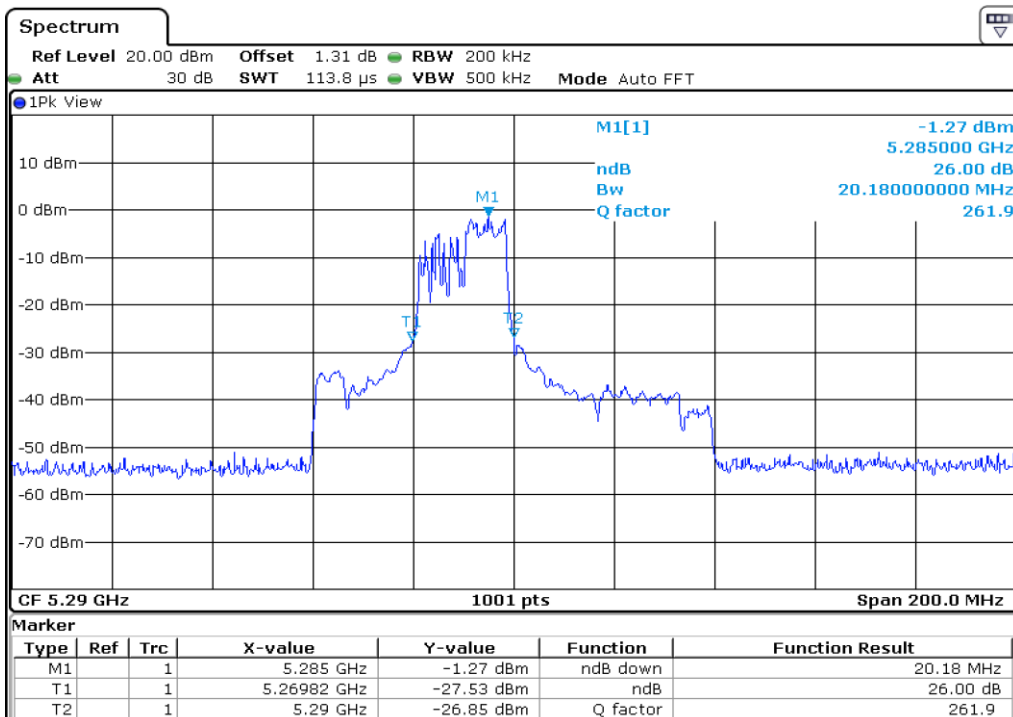

16	26 dB Bandwidth
----	-----------------

Test Band				WLAN_UNII2A_AX			
Antenna				Ant 1			
Test Parameters for Channel Bandwidths							
Test Item	No.	Mode	Channel	Bandwidth	RU Tone	RB index	Verdict
26 dB Bandwidth	1	802.11ax HE80	58	80 MHz	26	Low	Pass
	2	802.11ax HE80	58	80 MHz	26	Middle	Pass
	3	802.11ax HE80	58	80 MHz	26	High	Pass
	4	802.11ax HE80	58	80 MHz	52	Low	Pass
	5	802.11ax HE80	58	80 MHz	52	Middle	Pass
	6	802.11ax HE80	58	80 MHz	52	High	Pass
	7	802.11ax HE80	58	80 MHz	106	Low	Pass
	8	802.11ax HE80	58	80 MHz	106	Middle	Pass
	9	802.11ax HE80	58	80 MHz	106	High	Pass
	10	802.11ax HE80	58	80 MHz	242	Low	Pass
	11	802.11ax HE80	58	80 MHz	242	Middle	Pass
	12	802.11ax HE80	58	80 MHz	242	High	Pass
	13	802.11ax HE80	58	80 MHz	484	Low	Pass
	14	802.11ax HE80	58	80 MHz	484	High	Pass
	15	802.11ax HE80	58	80 MHz	996	-	Pass
	16	802.11ax HE80	58	80 MHz	SU	-	Pass

1 26 dB Bandwidth

2 26 dB Bandwidth

3	26 dB Bandwidth
---	-----------------

4 **26 dB Bandwidth**

5 **26 dB Bandwidth**

6	26 dB Bandwidth
---	-----------------

7 26 dB Bandwidth

8 26 dB Bandwidth

9	26 dB Bandwidth
---	-----------------

10 **26 dB Bandwidth**

11 **26 dB Bandwidth**

12	26 dB Bandwidth
----	-----------------

13 **26 dB Bandwidth**

14 **26 dB Bandwidth**