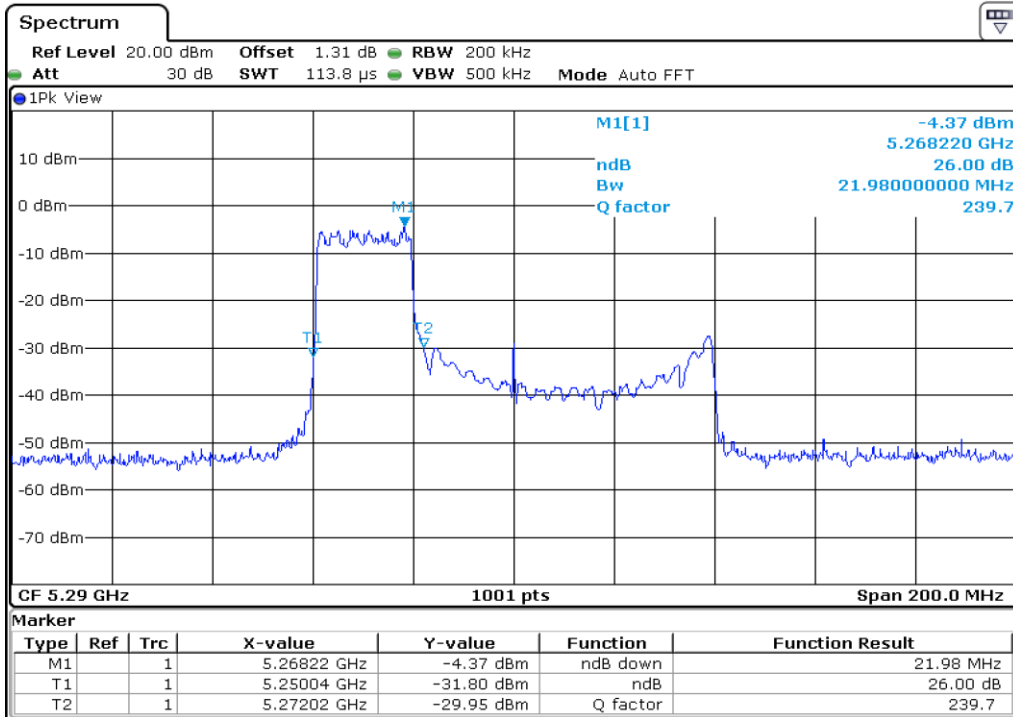

16	26 dB Bandwidth
----	-----------------

Test Band				WLAN_UNII2A_AX			
Antenna				Ant 1			
Test Parameters for Channel Bandwidths							
Test Item	No.	Mode	Channel	Bandwidth	RU Tone	RB index	Verdict
26 dB Bandwidth	1	802.11ax HE80	58	80 MHz	26	Low	Pass
	2	802.11ax HE80	58	80 MHz	26	Middle	Pass
	3	802.11ax HE80	58	80 MHz	26	High	Pass
	4	802.11ax HE80	58	80 MHz	52	Low	Pass
	5	802.11ax HE80	58	80 MHz	52	Middle	Pass
	6	802.11ax HE80	58	80 MHz	52	High	Pass
	7	802.11ax HE80	58	80 MHz	106	Low	Pass
	8	802.11ax HE80	58	80 MHz	106	Middle	Pass
	9	802.11ax HE80	58	80 MHz	106	High	Pass
	10	802.11ax HE80	58	80 MHz	242	Low	Pass
	11	802.11ax HE80	58	80 MHz	242	Middle	Pass
	12	802.11ax HE80	58	80 MHz	242	High	Pass
	13	802.11ax HE80	58	80 MHz	484	Low	Pass
	14	802.11ax HE80	58	80 MHz	484	High	Pass
	15	802.11ax HE80	58	80 MHz	996	-	Pass
	16	802.11ax HE80	58	80 MHz	SU	-	Pass

1 26 dB Bandwidth

2 26 dB Bandwidth

3	26 dB Bandwidth
---	-----------------

4 **26 dB Bandwidth**

5 **26 dB Bandwidth**

6	26 dB Bandwidth
---	-----------------

7 26 dB Bandwidth

8 26 dB Bandwidth

9	26 dB Bandwidth
---	-----------------

10 **26 dB Bandwidth**

11 **26 dB Bandwidth**

12	26 dB Bandwidth
----	-----------------

13 **26 dB Bandwidth**

14 **26 dB Bandwidth**