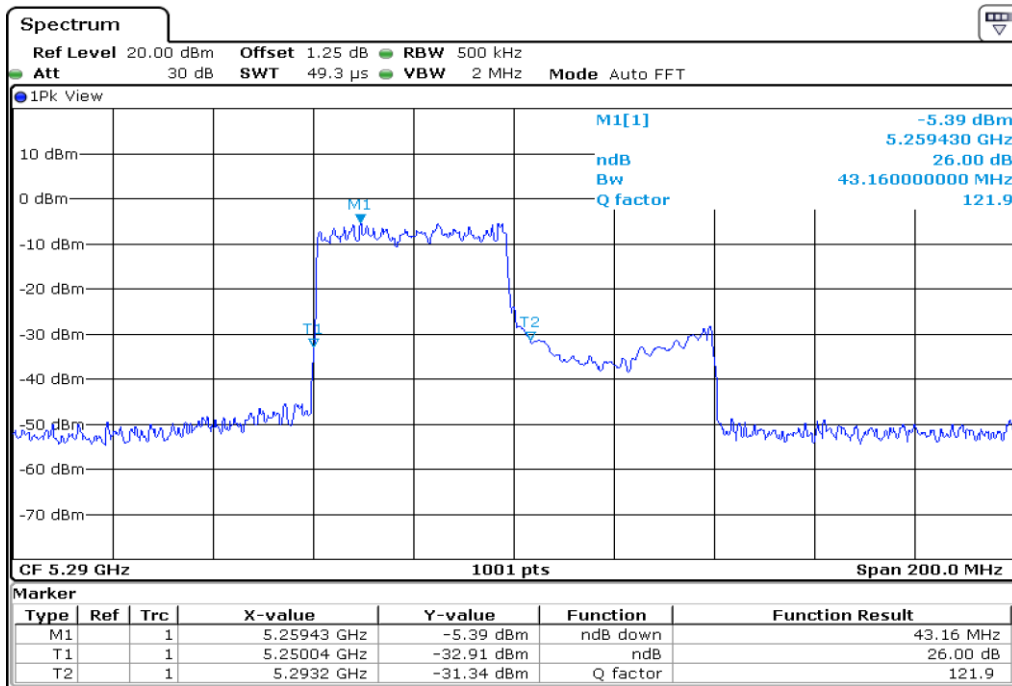

9	26 dB Bandwidth
---	-----------------

10 **26 dB Bandwidth**

11 **26 dB Bandwidth**

12	26 dB Bandwidth
----	-----------------

13 **26 dB Bandwidth**

14 **26 dB Bandwidth**

15	26 dB Bandwidth
----	-----------------

16	26 dB Bandwidth
----	-----------------

Test Band				WLAN_UNII2A_AX			
Antenna				Ant 1			
Test Parameters for Channel Bandwidths							
Test Item	No.	Mode	Channel	Bandwidth	RU Tone	RB index	Verdict
26 dB Bandwidth	1	802.11ax HE80	58	80 MHz	26	Low	Pass
	2	802.11ax HE80	58	80 MHz	26	Middle	Pass
	3	802.11ax HE80	58	80 MHz	26	High	Pass
	4	802.11ax HE80	58	80 MHz	52	Low	Pass
	5	802.11ax HE80	58	80 MHz	52	Middle	Pass
	6	802.11ax HE80	58	80 MHz	52	High	Pass
	7	802.11ax HE80	58	80 MHz	106	Low	Pass
	8	802.11ax HE80	58	80 MHz	106	Middle	Pass
	9	802.11ax HE80	58	80 MHz	106	High	Pass
	10	802.11ax HE80	58	80 MHz	242	Low	Pass
	11	802.11ax HE80	58	80 MHz	242	Middle	Pass
	12	802.11ax HE80	58	80 MHz	242	High	Pass
	13	802.11ax HE80	58	80 MHz	484	Low	Pass
	14	802.11ax HE80	58	80 MHz	484	High	Pass
	15	802.11ax HE80	58	80 MHz	996	-	Pass
	16	802.11ax HE80	58	80 MHz	SU	-	Pass