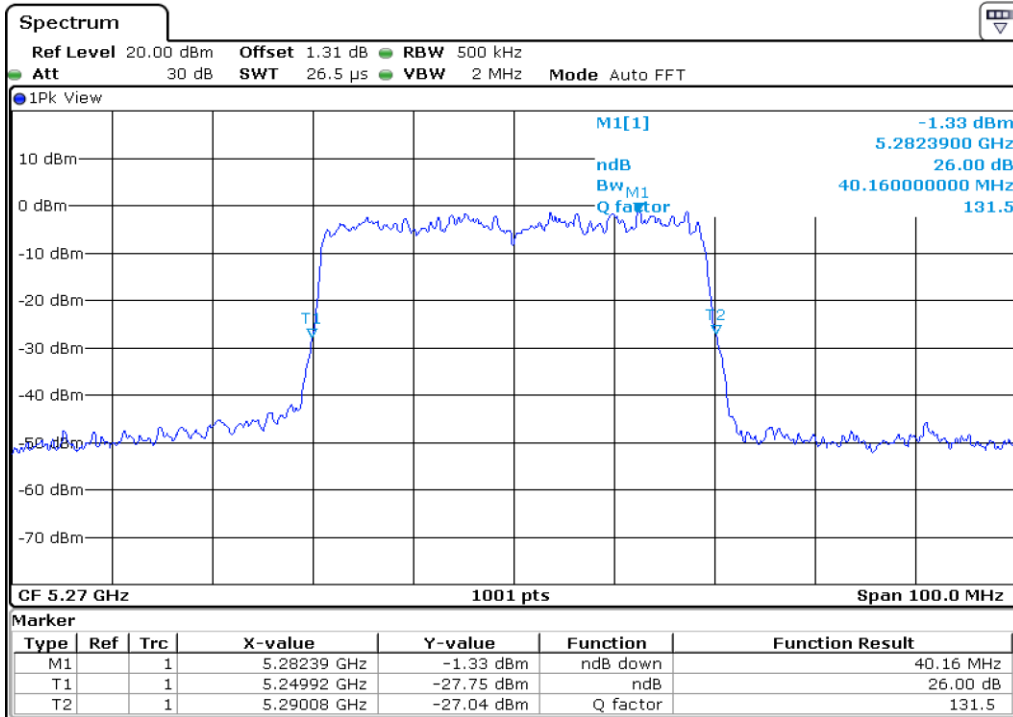

17 **26 dB Bandwidth**

18 **26 dB Bandwidth**

19 26 dB Bandwidth

20 26 dB Bandwidth

21 26 dB Bandwidth

22 26 dB Bandwidth

23 **26 dB Bandwidth**

24 **26 dB Bandwidth**

25 26 dB Bandwidth

26 26 dB Bandwidth

Test Band				WLAN_UNII2A_AX			
Antenna				Ant 0			
Test Parameters for Channel Bandwidths							
Test Item	No.	Mode	Channel	Bandwidth	RU Tone	RB index	Verdict
26 dB Bandwidth	1	802.11ax HE80	58	80 MHz	26	Low	Pass
	2	802.11ax HE80	58	80 MHz	26	Middle	Pass
	3	802.11ax HE80	58	80 MHz	26	High	Pass
	4	802.11ax HE80	58	80 MHz	52	Low	Pass
	5	802.11ax HE80	58	80 MHz	52	Middle	Pass
	6	802.11ax HE80	58	80 MHz	52	High	Pass
	7	802.11ax HE80	58	80 MHz	106	Low	Pass
	8	802.11ax HE80	58	80 MHz	106	Middle	Pass
	9	802.11ax HE80	58	80 MHz	106	High	Pass
	10	802.11ax HE80	58	80 MHz	242	Low	Pass
	11	802.11ax HE80	58	80 MHz	242	Middle	Pass
	12	802.11ax HE80	58	80 MHz	242	High	Pass
	13	802.11ax HE80	58	80 MHz	484	Low	Pass
	14	802.11ax HE80	58	80 MHz	484	High	Pass
	15	802.11ax HE80	58	80 MHz	996	-	Pass
	16	802.11ax HE80	58	80 MHz	SU	-	Pass