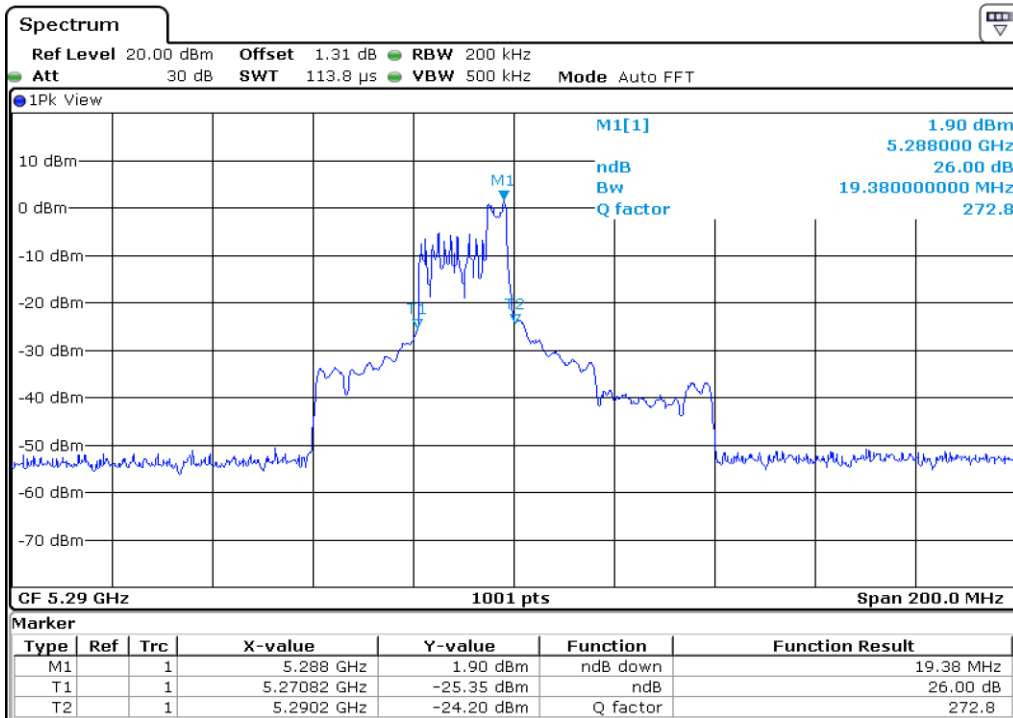

16	26 dB Bandwidth
----	-----------------

Test Band				WLAN_UNII2A_AX			
Antenna				Ant 1			
Test Parameters for Channel Bandwidths							
Test Item	No.	Mode	Channel	Bandwidth	RU Tone	RB index	Verdict
26 dB Bandwidth	1	802.11ax HE80	58	80 MHz	26	Low	Pass
	2	802.11ax HE80	58	80 MHz	26	Middle	Pass
	3	802.11ax HE80	58	80 MHz	26	High	Pass
	4	802.11ax HE80	58	80 MHz	52	Low	Pass
	5	802.11ax HE80	58	80 MHz	52	Middle	Pass
	6	802.11ax HE80	58	80 MHz	52	High	Pass
	7	802.11ax HE80	58	80 MHz	106	Low	Pass
	8	802.11ax HE80	58	80 MHz	106	Middle	Pass
	9	802.11ax HE80	58	80 MHz	106	High	Pass
	10	802.11ax HE80	58	80 MHz	242	Low	Pass
	11	802.11ax HE80	58	80 MHz	242	Middle	Pass
	12	802.11ax HE80	58	80 MHz	242	High	Pass
	13	802.11ax HE80	58	80 MHz	484	Low	Pass
	14	802.11ax HE80	58	80 MHz	484	High	Pass
	15	802.11ax HE80	58	80 MHz	996	-	Pass
	16	802.11ax HE80	58	80 MHz	SU	-	Pass

1 26 dB Bandwidth

2 26 dB Bandwidth

3	26 dB Bandwidth
---	-----------------

4 **26 dB Bandwidth**

5 **26 dB Bandwidth**

6	26 dB Bandwidth
---	-----------------

7 26 dB Bandwidth

8 26 dB Bandwidth

9	26 dB Bandwidth
---	-----------------

10 **26 dB Bandwidth**

11 **26 dB Bandwidth**

12	26 dB Bandwidth
----	-----------------

13 **26 dB Bandwidth**

14 **26 dB Bandwidth**