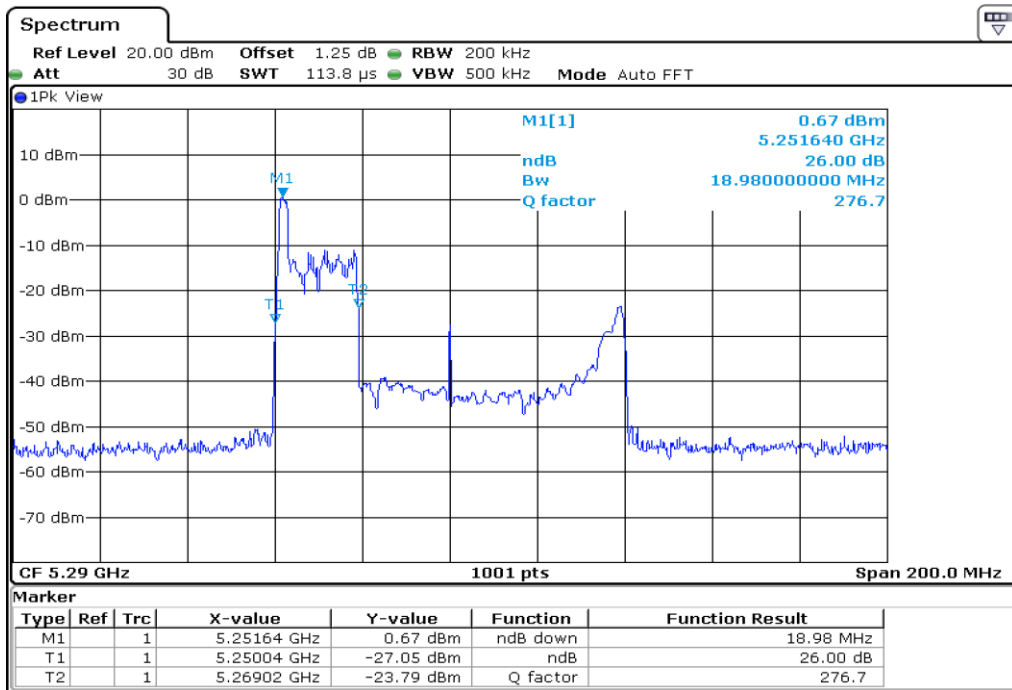

17 **26 dB Bandwidth**

18 **26 dB Bandwidth**

19 26 dB Bandwidth

20 26 dB Bandwidth

21 26 dB Bandwidth

22 26 dB Bandwidth

23 **26 dB Bandwidth**

24 **26 dB Bandwidth**

25 26 dB Bandwidth

26 26 dB Bandwidth

Test Band				WLAN_UNII2A_AX			
Antenna				Ant 0			
Test Parameters for Channel Bandwidths							
Test Item	No.	Mode	Channel	Bandwidth	RU Tone	RB index	Verdict
26 dB Bandwidth	1	802.11ax HE80	58	80 MHz	26	Low	Pass
	2	802.11ax HE80	58	80 MHz	26	Middle	Pass
	3	802.11ax HE80	58	80 MHz	26	High	Pass
	4	802.11ax HE80	58	80 MHz	52	Low	Pass
	5	802.11ax HE80	58	80 MHz	52	Middle	Pass
	6	802.11ax HE80	58	80 MHz	52	High	Pass
	7	802.11ax HE80	58	80 MHz	106	Low	Pass
	8	802.11ax HE80	58	80 MHz	106	Middle	Pass
	9	802.11ax HE80	58	80 MHz	106	High	Pass
	10	802.11ax HE80	58	80 MHz	242	Low	Pass
	11	802.11ax HE80	58	80 MHz	242	Middle	Pass
	12	802.11ax HE80	58	80 MHz	242	High	Pass
	13	802.11ax HE80	58	80 MHz	484	Low	Pass
	14	802.11ax HE80	58	80 MHz	484	High	Pass
	15	802.11ax HE80	58	80 MHz	996	-	Pass
	16	802.11ax HE80	58	80 MHz	SU	-	Pass