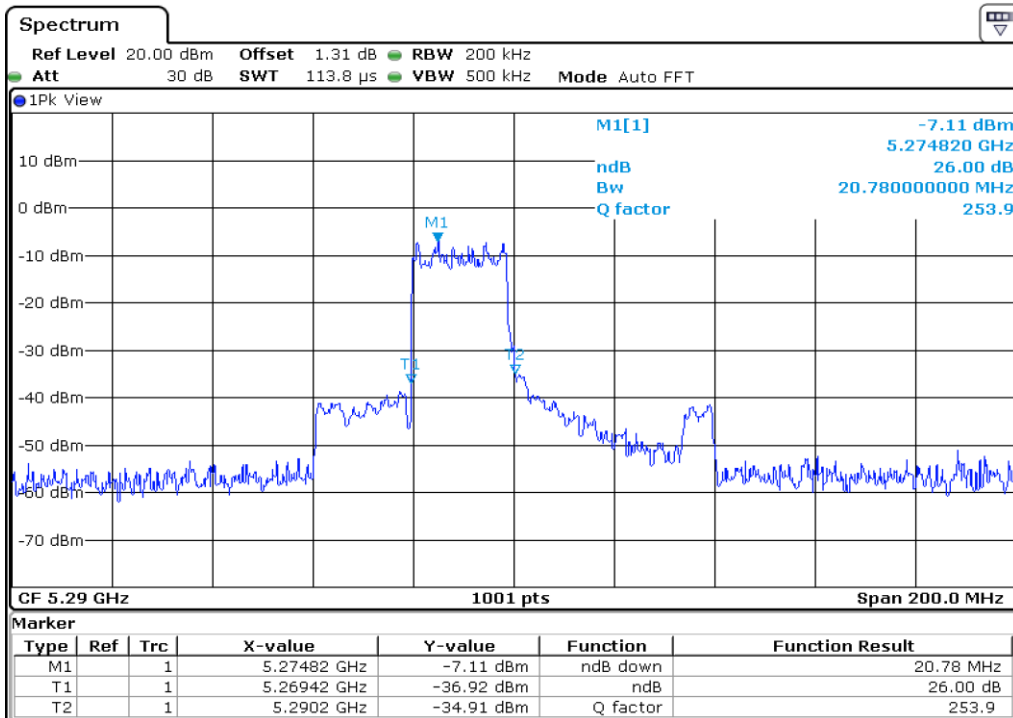

16	26 dB Bandwidth
----	-----------------

Test Band				WLAN_UNII2A_AX			
Antenna				Ant 1			
Test Parameters for Channel Bandwidths							
Test Item	No.	Mode	Channel	Bandwidth	RU Tone	RB index	Verdict
26 dB Bandwidth	1	802.11ax HE80	58	80 MHz	26	Low	Pass
	2	802.11ax HE80	58	80 MHz	26	Middle	Pass
	3	802.11ax HE80	58	80 MHz	26	High	Pass
	4	802.11ax HE80	58	80 MHz	52	Low	Pass
	5	802.11ax HE80	58	80 MHz	52	Middle	Pass
	6	802.11ax HE80	58	80 MHz	52	High	Pass
	7	802.11ax HE80	58	80 MHz	106	Low	Pass
	8	802.11ax HE80	58	80 MHz	106	Middle	Pass
	9	802.11ax HE80	58	80 MHz	106	High	Pass
	10	802.11ax HE80	58	80 MHz	242	Low	Pass
	11	802.11ax HE80	58	80 MHz	242	Middle	Pass
	12	802.11ax HE80	58	80 MHz	242	High	Pass
	13	802.11ax HE80	58	80 MHz	484	Low	Pass
	14	802.11ax HE80	58	80 MHz	484	High	Pass
	15	802.11ax HE80	58	80 MHz	996	-	Pass
	16	802.11ax HE80	58	80 MHz	SU	-	Pass

1 26 dB Bandwidth

2 26 dB Bandwidth

3	26 dB Bandwidth
---	-----------------

4 **26 dB Bandwidth**

5 **26 dB Bandwidth**

6	26 dB Bandwidth
---	-----------------

7 26 dB Bandwidth

8 26 dB Bandwidth

9	26 dB Bandwidth
---	-----------------

10 **26 dB Bandwidth**

11 **26 dB Bandwidth**

12	26 dB Bandwidth
----	-----------------

13 **26 dB Bandwidth**

14 **26 dB Bandwidth**