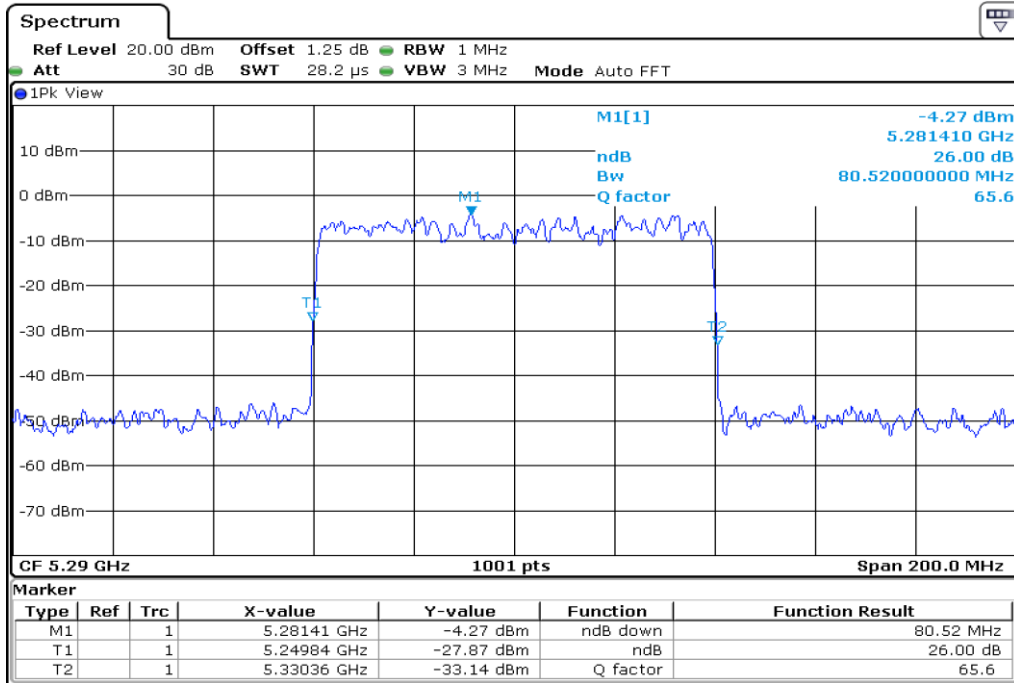

9	26 dB Bandwidth
---	-----------------

10 **26 dB Bandwidth**

11 **26 dB Bandwidth**

12	26 dB Bandwidth
----	-----------------

13 **26 dB Bandwidth**

14 **26 dB Bandwidth**

15	26 dB Bandwidth
----	-----------------

16	26 dB Bandwidth
----	-----------------

Test Band				WLAN_UNII2A_AX			
Antenna				Ant 1			
Test Parameters for Channel Bandwidths							
Test Item	No.	Mode	Channel	Bandwidth	RU Tone	RB index	Verdict
26 dB Bandwidth	1	802.11ax HE80	58	80 MHz	26	Low	Pass
	2	802.11ax HE80	58	80 MHz	26	Middle	Pass
	3	802.11ax HE80	58	80 MHz	26	High	Pass
	4	802.11ax HE80	58	80 MHz	52	Low	Pass
	5	802.11ax HE80	58	80 MHz	52	Middle	Pass
	6	802.11ax HE80	58	80 MHz	52	High	Pass
	7	802.11ax HE80	58	80 MHz	106	Low	Pass
	8	802.11ax HE80	58	80 MHz	106	Middle	Pass
	9	802.11ax HE80	58	80 MHz	106	High	Pass
	10	802.11ax HE80	58	80 MHz	242	Low	Pass
	11	802.11ax HE80	58	80 MHz	242	Middle	Pass
	12	802.11ax HE80	58	80 MHz	242	High	Pass
	13	802.11ax HE80	58	80 MHz	484	Low	Pass
	14	802.11ax HE80	58	80 MHz	484	High	Pass
	15	802.11ax HE80	58	80 MHz	996	-	Pass
	16	802.11ax HE80	58	80 MHz	SU	-	Pass