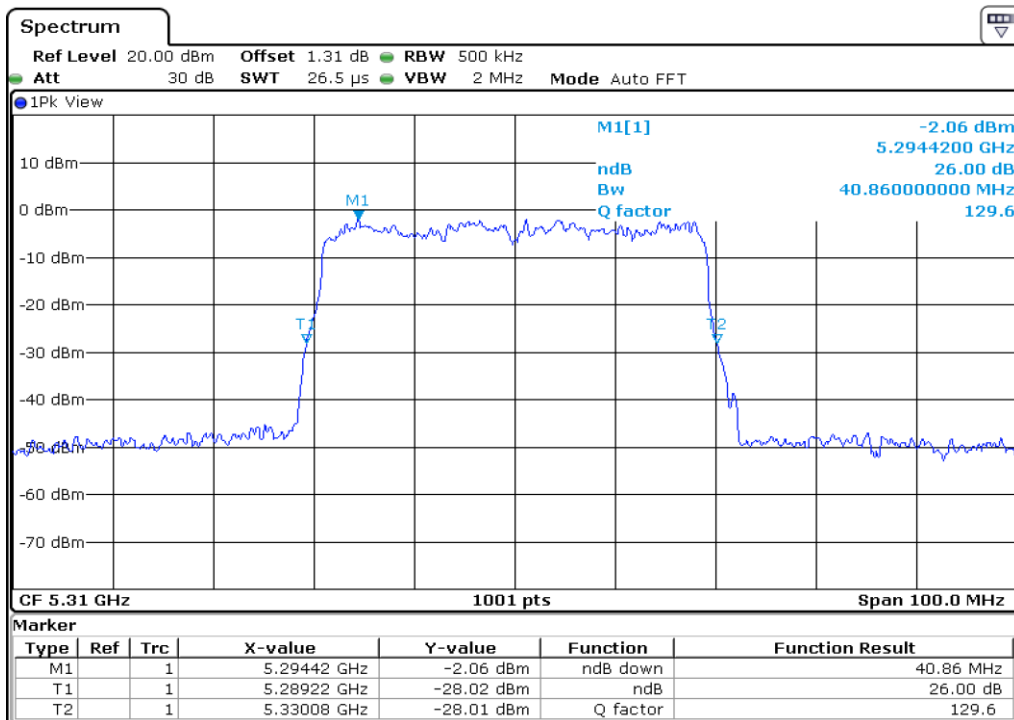

17 **26 dB Bandwidth**

18 **26 dB Bandwidth**

19 26 dB Bandwidth

20 26 dB Bandwidth

21 26 dB Bandwidth

22 26 dB Bandwidth

23 **26 dB Bandwidth**

24 **26 dB Bandwidth**

25 26 dB Bandwidth

26 26 dB Bandwidth

Test Band				WLAN_UNII2A_AX			
Antenna				Ant 0			
Test Parameters for Channel Bandwidths							
Test Item	No.	Mode	Channel	Bandwidth	RU Tone	RB index	Verdict
26 dB Bandwidth	1	802.11ax HE80	58	80 MHz	26	Low	Pass
	2	802.11ax HE80	58	80 MHz	26	Middle	Pass
	3	802.11ax HE80	58	80 MHz	26	High	Pass
	4	802.11ax HE80	58	80 MHz	52	Low	Pass
	5	802.11ax HE80	58	80 MHz	52	Middle	Pass
	6	802.11ax HE80	58	80 MHz	52	High	Pass
	7	802.11ax HE80	58	80 MHz	106	Low	Pass
	8	802.11ax HE80	58	80 MHz	106	Middle	Pass
	9	802.11ax HE80	58	80 MHz	106	High	Pass
	10	802.11ax HE80	58	80 MHz	242	Low	Pass
	11	802.11ax HE80	58	80 MHz	242	Middle	Pass
	12	802.11ax HE80	58	80 MHz	242	High	Pass
	13	802.11ax HE80	58	80 MHz	484	Low	Pass
	14	802.11ax HE80	58	80 MHz	484	High	Pass
	15	802.11ax HE80	58	80 MHz	996	-	Pass
	16	802.11ax HE80	58	80 MHz	SU	-	Pass