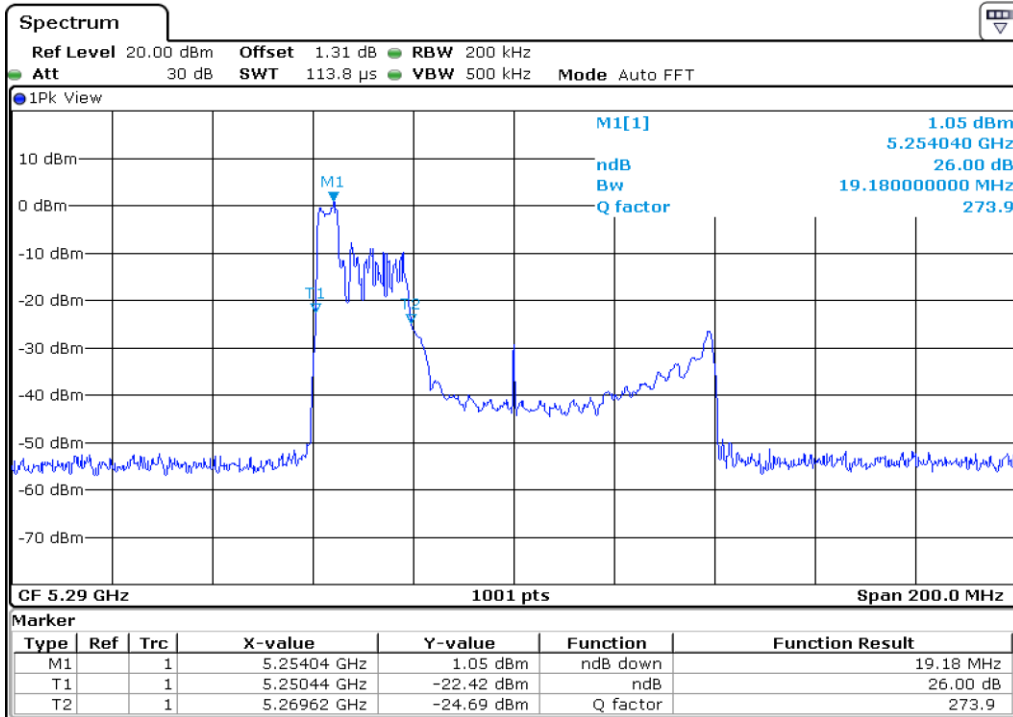

16	26 dB Bandwidth
----	-----------------

Test Band				WLAN_UNII2A_AX			
Antenna				Ant 1			
Test Parameters for Channel Bandwidths							
Test Item	No.	Mode	Channel	Bandwidth	RU Tone	RB index	Verdict
26 dB Bandwidth	1	802.11ax HE80	58	80 MHz	26	Low	Pass
	2	802.11ax HE80	58	80 MHz	26	Middle	Pass
	3	802.11ax HE80	58	80 MHz	26	High	Pass
	4	802.11ax HE80	58	80 MHz	52	Low	Pass
	5	802.11ax HE80	58	80 MHz	52	Middle	Pass
	6	802.11ax HE80	58	80 MHz	52	High	Pass
	7	802.11ax HE80	58	80 MHz	106	Low	Pass
	8	802.11ax HE80	58	80 MHz	106	Middle	Pass
	9	802.11ax HE80	58	80 MHz	106	High	Pass
	10	802.11ax HE80	58	80 MHz	242	Low	Pass
	11	802.11ax HE80	58	80 MHz	242	Middle	Pass
	12	802.11ax HE80	58	80 MHz	242	High	Pass
	13	802.11ax HE80	58	80 MHz	484	Low	Pass
	14	802.11ax HE80	58	80 MHz	484	High	Pass
	15	802.11ax HE80	58	80 MHz	996	-	Pass
	16	802.11ax HE80	58	80 MHz	SU	-	Pass

1 26 dB Bandwidth

2 26 dB Bandwidth

3	26 dB Bandwidth
---	-----------------

4 **26 dB Bandwidth**

5 **26 dB Bandwidth**

6	26 dB Bandwidth
---	-----------------

7 26 dB Bandwidth

8 26 dB Bandwidth