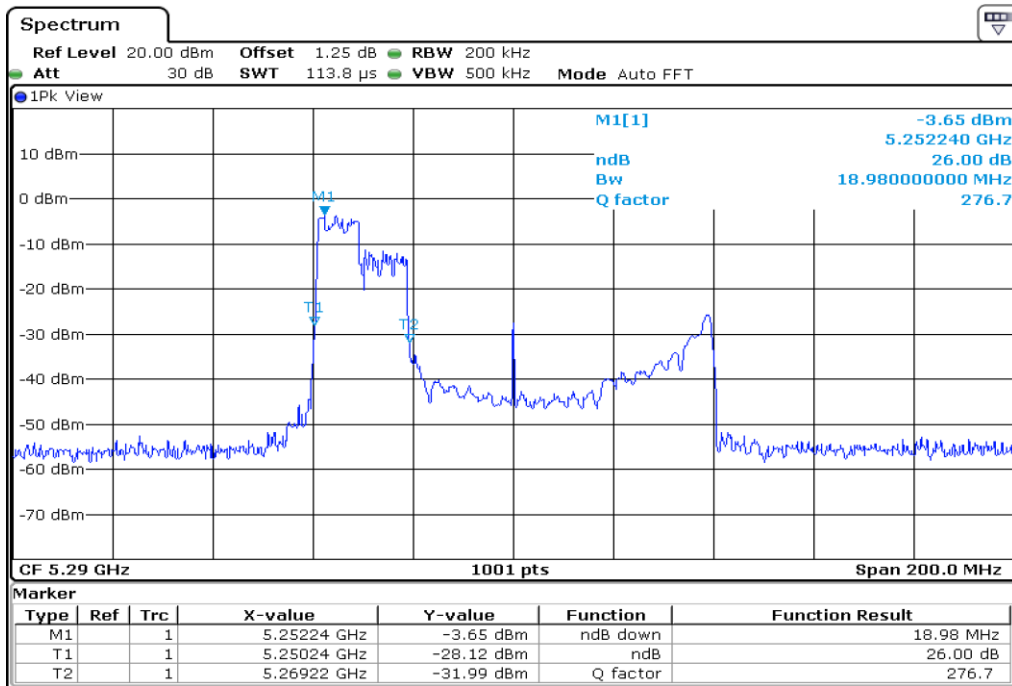

25 26 dB Bandwidth

26 26 dB Bandwidth

Test Band				WLAN_UNII2A_AX			
Antenna				Ant 0			
Test Parameters for Channel Bandwidths							
Test Item	No.	Mode	Channel	Bandwidth	RU Tone	RB index	Verdict
26 dB Bandwidth	1	802.11ax HE80	58	80 MHz	26	Low	Pass
	2	802.11ax HE80	58	80 MHz	26	Middle	Pass
	3	802.11ax HE80	58	80 MHz	26	High	Pass
	4	802.11ax HE80	58	80 MHz	52	Low	Pass
	5	802.11ax HE80	58	80 MHz	52	Middle	Pass
	6	802.11ax HE80	58	80 MHz	52	High	Pass
	7	802.11ax HE80	58	80 MHz	106	Low	Pass
	8	802.11ax HE80	58	80 MHz	106	Middle	Pass
	9	802.11ax HE80	58	80 MHz	106	High	Pass
	10	802.11ax HE80	58	80 MHz	242	Low	Pass
	11	802.11ax HE80	58	80 MHz	242	Middle	Pass
	12	802.11ax HE80	58	80 MHz	242	High	Pass
	13	802.11ax HE80	58	80 MHz	484	Low	Pass
	14	802.11ax HE80	58	80 MHz	484	High	Pass
	15	802.11ax HE80	58	80 MHz	996	-	Pass
	16	802.11ax HE80	58	80 MHz	SU	-	Pass

1 26 dB Bandwidth

2 26 dB Bandwidth

3	26 dB Bandwidth
---	-----------------

4 **26 dB Bandwidth**

5 **26 dB Bandwidth**

6	26 dB Bandwidth
---	-----------------

7 26 dB Bandwidth

8 26 dB Bandwidth

9	26 dB Bandwidth
---	-----------------

10 **26 dB Bandwidth**

11 **26 dB Bandwidth**

12	26 dB Bandwidth
----	-----------------

13 **26 dB Bandwidth**

14 **26 dB Bandwidth**

15	26 dB Bandwidth
----	-----------------