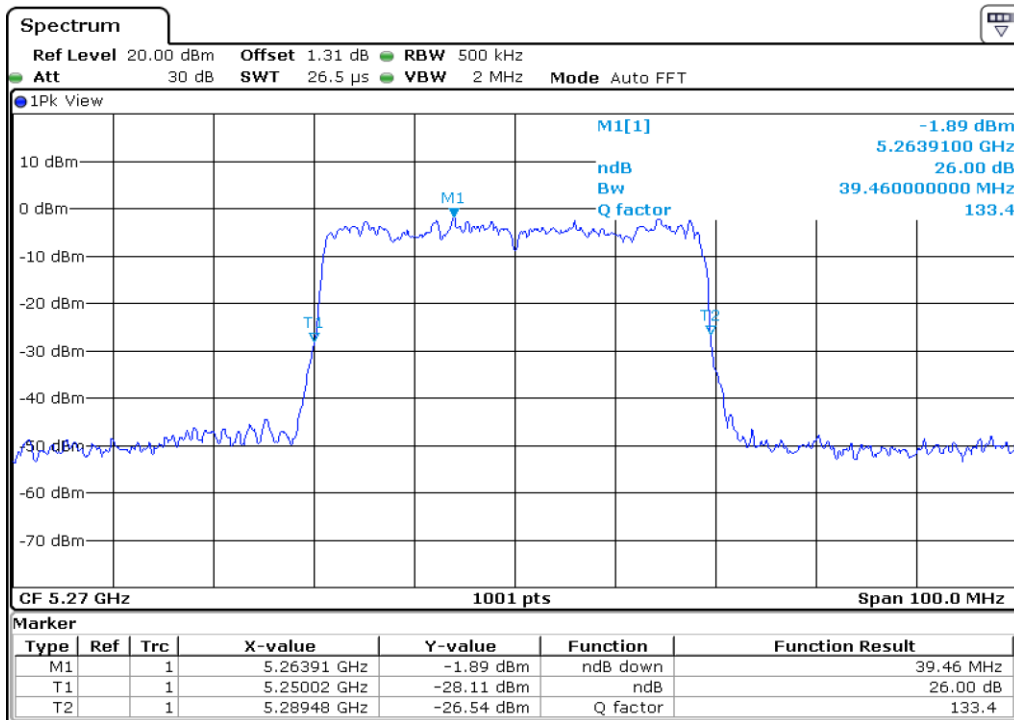

17 **26 dB Bandwidth**

18 **26 dB Bandwidth**

19 26 dB Bandwidth

20 26 dB Bandwidth

21 26 dB Bandwidth

22 26 dB Bandwidth

23 **26 dB Bandwidth**

24 **26 dB Bandwidth**

25 26 dB Bandwidth

26 26 dB Bandwidth

Test Band				WLAN_UNII2A_AX			
Antenna				Ant 0			
Test Parameters for Channel Bandwidths							
Test Item	No.	Mode	Channel	Bandwidth	RU Tone	RB index	Verdict
26 dB Bandwidth	1	802.11ax HE80	58	80 MHz	26	Low	Pass
	2	802.11ax HE80	58	80 MHz	26	Middle	Pass
	3	802.11ax HE80	58	80 MHz	26	High	Pass
	4	802.11ax HE80	58	80 MHz	52	Low	Pass
	5	802.11ax HE80	58	80 MHz	52	Middle	Pass
	6	802.11ax HE80	58	80 MHz	52	High	Pass
	7	802.11ax HE80	58	80 MHz	106	Low	Pass
	8	802.11ax HE80	58	80 MHz	106	Middle	Pass
	9	802.11ax HE80	58	80 MHz	106	High	Pass
	10	802.11ax HE80	58	80 MHz	242	Low	Pass
	11	802.11ax HE80	58	80 MHz	242	Middle	Pass
	12	802.11ax HE80	58	80 MHz	242	High	Pass
	13	802.11ax HE80	58	80 MHz	484	Low	Pass
	14	802.11ax HE80	58	80 MHz	484	High	Pass
	15	802.11ax HE80	58	80 MHz	996	-	Pass
	16	802.11ax HE80	58	80 MHz	SU	-	Pass