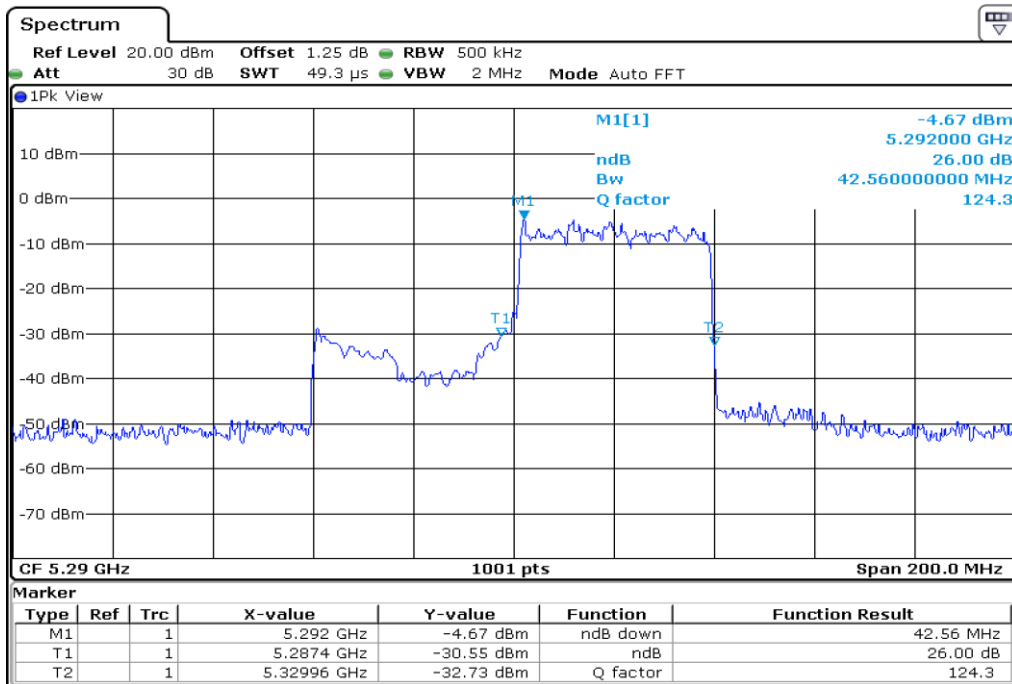

9	26 dB Bandwidth
---	-----------------

10 **26 dB Bandwidth**

11 **26 dB Bandwidth**

12	26 dB Bandwidth
----	-----------------

13 **26 dB Bandwidth**

14 **26 dB Bandwidth**

15	26 dB Bandwidth
----	-----------------

16	26 dB Bandwidth
----	-----------------

Test Band				WLAN_UNII2A_AX			
Antenna				Ant 1			
Test Parameters for Channel Bandwidths							
Test Item	No.	Mode	Channel	Bandwidth	RU Tone	RB index	Verdict
26 dB Bandwidth	1	802.11ax HE80	58	80 MHz	26	Low	Pass
	2	802.11ax HE80	58	80 MHz	26	Middle	Pass
	3	802.11ax HE80	58	80 MHz	26	High	Pass
	4	802.11ax HE80	58	80 MHz	52	Low	Pass
	5	802.11ax HE80	58	80 MHz	52	Middle	Pass
	6	802.11ax HE80	58	80 MHz	52	High	Pass
	7	802.11ax HE80	58	80 MHz	106	Low	Pass
	8	802.11ax HE80	58	80 MHz	106	Middle	Pass
	9	802.11ax HE80	58	80 MHz	106	High	Pass
	10	802.11ax HE80	58	80 MHz	242	Low	Pass
	11	802.11ax HE80	58	80 MHz	242	Middle	Pass
	12	802.11ax HE80	58	80 MHz	242	High	Pass
	13	802.11ax HE80	58	80 MHz	484	Low	Pass
	14	802.11ax HE80	58	80 MHz	484	High	Pass
	15	802.11ax HE80	58	80 MHz	996	-	Pass
	16	802.11ax HE80	58	80 MHz	SU	-	Pass