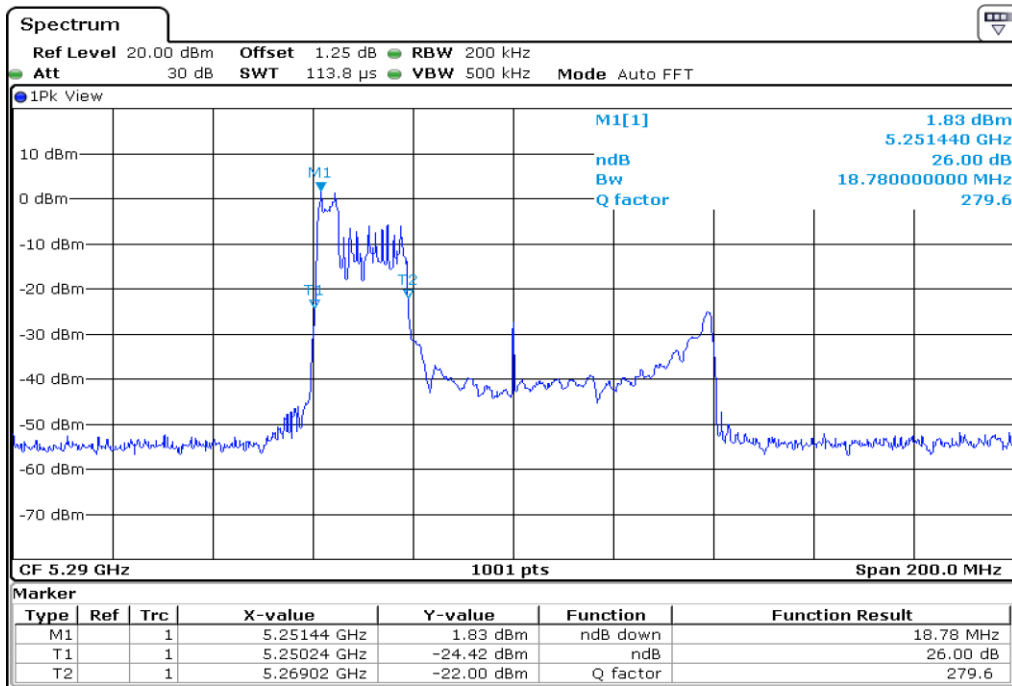

17 **26 dB Bandwidth**

18 **26 dB Bandwidth**

19 26 dB Bandwidth

20 26 dB Bandwidth

21 26 dB Bandwidth

22 26 dB Bandwidth

23 **26 dB Bandwidth**

24 **26 dB Bandwidth**

25 26 dB Bandwidth

26 26 dB Bandwidth

Test Band				WLAN_UNII2A_AX			
Antenna				Ant 0			
Test Parameters for Channel Bandwidths							
Test Item	No.	Mode	Channel	Bandwidth	RU Tone	RB index	Verdict
26 dB Bandwidth	1	802.11ax HE80	58	80 MHz	26	Low	Pass
	2	802.11ax HE80	58	80 MHz	26	Middle	Pass
	3	802.11ax HE80	58	80 MHz	26	High	Pass
	4	802.11ax HE80	58	80 MHz	52	Low	Pass
	5	802.11ax HE80	58	80 MHz	52	Middle	Pass
	6	802.11ax HE80	58	80 MHz	52	High	Pass
	7	802.11ax HE80	58	80 MHz	106	Low	Pass
	8	802.11ax HE80	58	80 MHz	106	Middle	Pass
	9	802.11ax HE80	58	80 MHz	106	High	Pass
	10	802.11ax HE80	58	80 MHz	242	Low	Pass
	11	802.11ax HE80	58	80 MHz	242	Middle	Pass
	12	802.11ax HE80	58	80 MHz	242	High	Pass
	13	802.11ax HE80	58	80 MHz	484	Low	Pass
	14	802.11ax HE80	58	80 MHz	484	High	Pass
	15	802.11ax HE80	58	80 MHz	996	-	Pass
	16	802.11ax HE80	58	80 MHz	SU	-	Pass

1 26 dB Bandwidth

2 26 dB Bandwidth

3	26 dB Bandwidth
---	-----------------

4 **26 dB Bandwidth**

5 **26 dB Bandwidth**

6	26 dB Bandwidth
---	-----------------

7 26 dB Bandwidth

8 26 dB Bandwidth