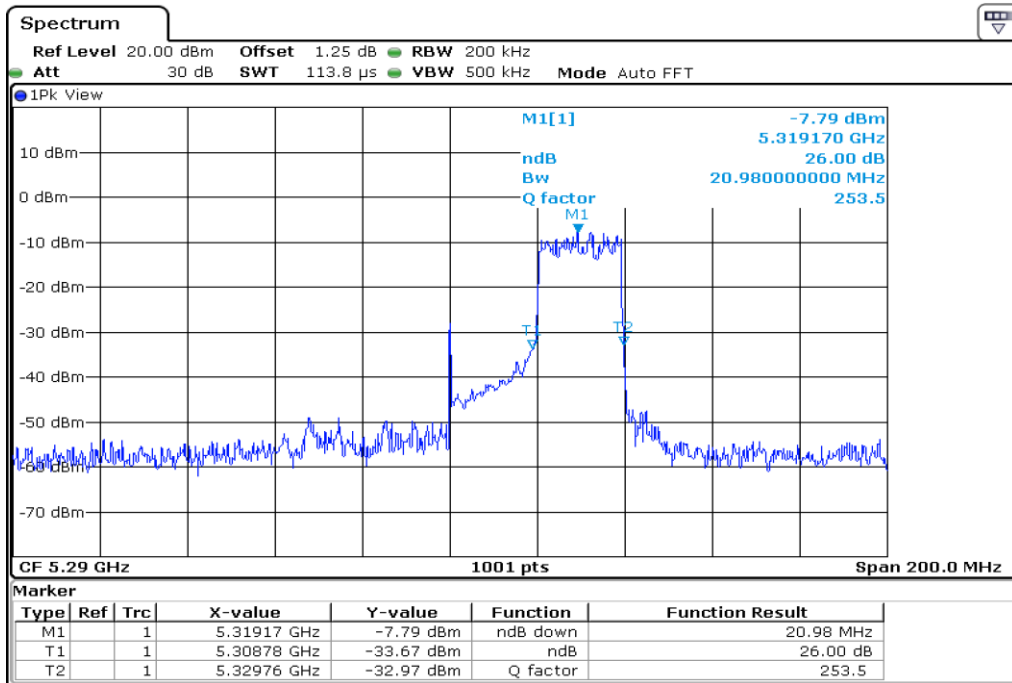

25 26 dB Bandwidth

26 26 dB Bandwidth

Test Band				WLAN_UNII2A_AX			
Antenna				Ant 0			
Test Parameters for Channel Bandwidths							
Test Item	No.	Mode	Channel	Bandwidth	RU Tone	RB index	Verdict
26 dB Bandwidth	1	802.11ax HE80	58	80 MHz	26	Low	Pass
	2	802.11ax HE80	58	80 MHz	26	Middle	Pass
	3	802.11ax HE80	58	80 MHz	26	High	Pass
	4	802.11ax HE80	58	80 MHz	52	Low	Pass
	5	802.11ax HE80	58	80 MHz	52	Middle	Pass
	6	802.11ax HE80	58	80 MHz	52	High	Pass
	7	802.11ax HE80	58	80 MHz	106	Low	Pass
	8	802.11ax HE80	58	80 MHz	106	Middle	Pass
	9	802.11ax HE80	58	80 MHz	106	High	Pass
	10	802.11ax HE80	58	80 MHz	242	Low	Pass
	11	802.11ax HE80	58	80 MHz	242	Middle	Pass
	12	802.11ax HE80	58	80 MHz	242	High	Pass
	13	802.11ax HE80	58	80 MHz	484	Low	Pass
	14	802.11ax HE80	58	80 MHz	484	High	Pass
	15	802.11ax HE80	58	80 MHz	996	-	Pass
	16	802.11ax HE80	58	80 MHz	SU	-	Pass

1 26 dB Bandwidth

2 26 dB Bandwidth

3	26 dB Bandwidth
---	-----------------

4 **26 dB Bandwidth**

5 **26 dB Bandwidth**

6	26 dB Bandwidth
---	-----------------

7 26 dB Bandwidth

8 26 dB Bandwidth

9	26 dB Bandwidth
---	-----------------

10 **26 dB Bandwidth**

11 **26 dB Bandwidth**

12	26 dB Bandwidth
----	-----------------

13 **26 dB Bandwidth**

14 **26 dB Bandwidth**

15	26 dB Bandwidth
----	-----------------