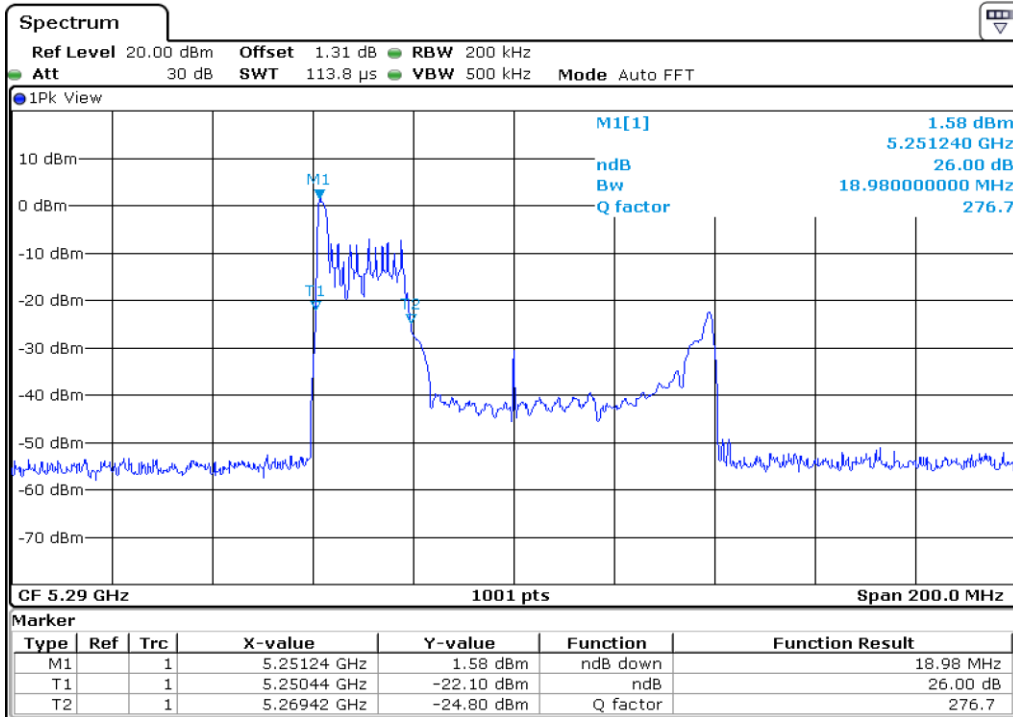

9	26 dB Bandwidth
---	-----------------

10 **26 dB Bandwidth**

11 **26 dB Bandwidth**

12	26 dB Bandwidth
----	-----------------

13 **26 dB Bandwidth**

14 **26 dB Bandwidth**

15	26 dB Bandwidth
----	-----------------

16	26 dB Bandwidth
----	-----------------

Test Band				WLAN_UNII2A_AX			
Antenna				Ant 1			
Test Parameters for Channel Bandwidths							
Test Item	No.	Mode	Channel	Bandwidth	RU Tone	RB index	Verdict
26 dB Bandwidth	1	802.11ax HE80	58	80 MHz	26	Low	Pass
	2	802.11ax HE80	58	80 MHz	26	Middle	Pass
	3	802.11ax HE80	58	80 MHz	26	High	Pass
	4	802.11ax HE80	58	80 MHz	52	Low	Pass
	5	802.11ax HE80	58	80 MHz	52	Middle	Pass
	6	802.11ax HE80	58	80 MHz	52	High	Pass
	7	802.11ax HE80	58	80 MHz	106	Low	Pass
	8	802.11ax HE80	58	80 MHz	106	Middle	Pass
	9	802.11ax HE80	58	80 MHz	106	High	Pass
	10	802.11ax HE80	58	80 MHz	242	Low	Pass
	11	802.11ax HE80	58	80 MHz	242	Middle	Pass
	12	802.11ax HE80	58	80 MHz	242	High	Pass
	13	802.11ax HE80	58	80 MHz	484	Low	Pass
	14	802.11ax HE80	58	80 MHz	484	High	Pass
	15	802.11ax HE80	58	80 MHz	996	-	Pass
	16	802.11ax HE80	58	80 MHz	SU	-	Pass