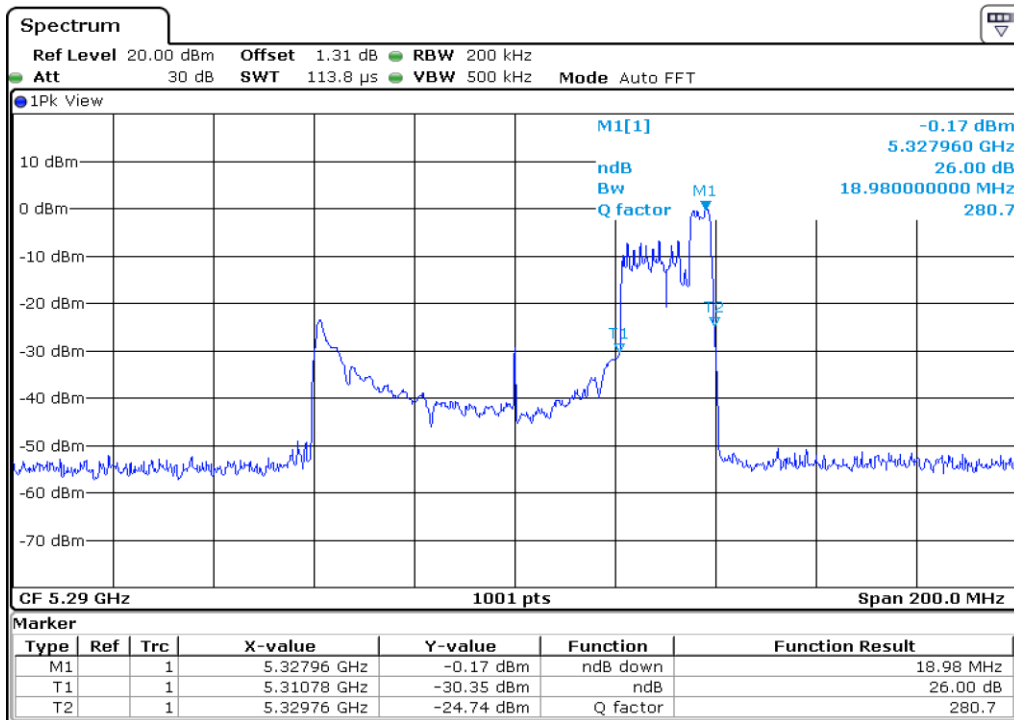

16	26 dB Bandwidth
----	-----------------

Test Band				WLAN_UNII2A_AX			
Antenna				Ant 1			
Test Parameters for Channel Bandwidths							
Test Item	No.	Mode	Channel	Bandwidth	RU Tone	RB index	Verdict
26 dB Bandwidth	1	802.11ax HE80	58	80 MHz	26	Low	Pass
	2	802.11ax HE80	58	80 MHz	26	Middle	Pass
	3	802.11ax HE80	58	80 MHz	26	High	Pass
	4	802.11ax HE80	58	80 MHz	52	Low	Pass
	5	802.11ax HE80	58	80 MHz	52	Middle	Pass
	6	802.11ax HE80	58	80 MHz	52	High	Pass
	7	802.11ax HE80	58	80 MHz	106	Low	Pass
	8	802.11ax HE80	58	80 MHz	106	Middle	Pass
	9	802.11ax HE80	58	80 MHz	106	High	Pass
	10	802.11ax HE80	58	80 MHz	242	Low	Pass
	11	802.11ax HE80	58	80 MHz	242	Middle	Pass
	12	802.11ax HE80	58	80 MHz	242	High	Pass
	13	802.11ax HE80	58	80 MHz	484	Low	Pass
	14	802.11ax HE80	58	80 MHz	484	High	Pass
	15	802.11ax HE80	58	80 MHz	996	-	Pass
	16	802.11ax HE80	58	80 MHz	SU	-	Pass

1 26 dB Bandwidth

2 26 dB Bandwidth

3	26 dB Bandwidth
---	-----------------

4 **26 dB Bandwidth**

5 **26 dB Bandwidth**

6	26 dB Bandwidth
---	-----------------

7 26 dB Bandwidth

8 26 dB Bandwidth

9	26 dB Bandwidth
---	-----------------

10 **26 dB Bandwidth**

11 **26 dB Bandwidth**

12	26 dB Bandwidth
----	-----------------

13 **26 dB Bandwidth**

14 **26 dB Bandwidth**