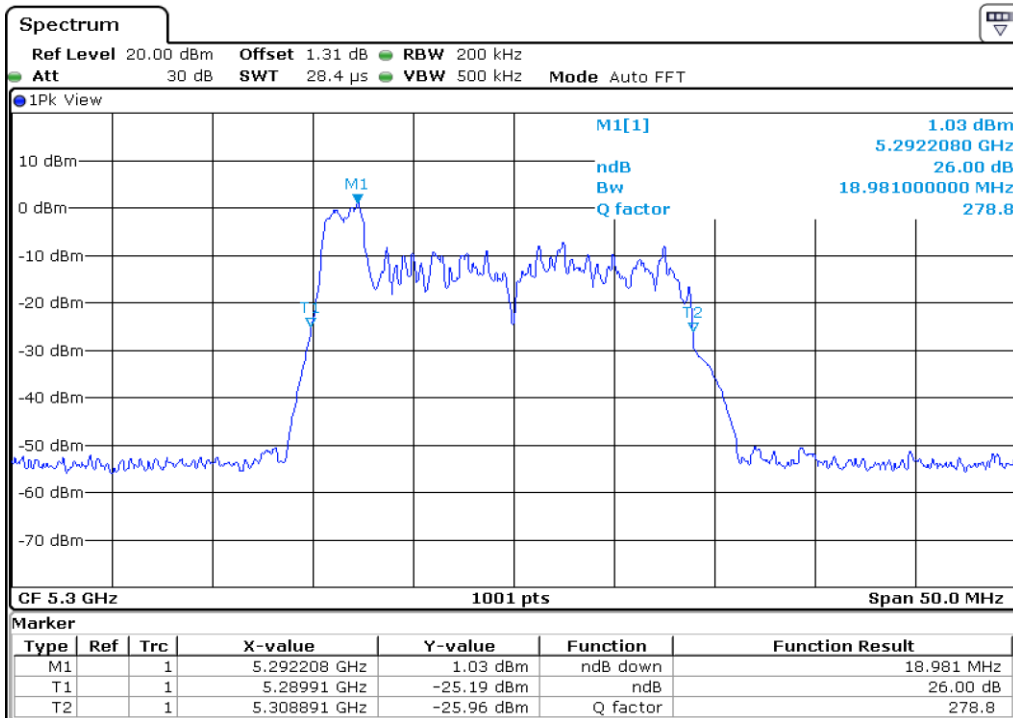

27	26 dB Bandwidth
----	-----------------

28 **26 dB Bandwidth**

29 **26 dB Bandwidth**

30	26 dB Bandwidth
----	-----------------

Test Band			WLAN_UNII2A_AX				
Antenna			Ant 1				
Test Parameters for Channel Bandwidths							
Test Item	No.	Mode	Channel	Bandwidth	RU Tone	RB index	Verdict
26 dB Bandwidth	1	802.11ax HE20	52	20 MHz	26	Low	Pass
	2	802.11ax HE20	52	20 MHz	26	Middle	Pass
	3	802.11ax HE20	52	20 MHz	26	High	Pass
	4	802.11ax HE20	60	20 MHz	26	Low	Pass
	5	802.11ax HE20	60	20 MHz	26	Middle	Pass
	6	802.11ax HE20	60	20 MHz	26	High	Pass
	7	802.11ax HE20	64	20 MHz	26	Low	Pass
	8	802.11ax HE20	64	20 MHz	26	Middle	Pass
	9	802.11ax HE20	64	20 MHz	26	High	Pass
	10	802.11ax HE20	52	20 MHz	52	Low	Pass
	11	802.11ax HE20	52	20 MHz	52	Middle	Pass
	12	802.11ax HE20	52	20 MHz	52	High	Pass
	13	802.11ax HE20	60	20 MHz	52	Low	Pass
	14	802.11ax HE20	60	20 MHz	52	Middle	Pass
	15	802.11ax HE20	60	20 MHz	52	High	Pass
	16	802.11ax HE20	64	20 MHz	52	Low	Pass
	17	802.11ax HE20	64	20 MHz	52	Middle	Pass
	18	802.11ax HE20	64	20 MHz	52	High	Pass
	19	802.11ax HE20	52	20 MHz	106	Low	Pass
	20	802.11ax HE20	52	20 MHz	106	High	Pass
	21	802.11ax HE20	60	20 MHz	106	Low	Pass
	22	802.11ax HE20	60	20 MHz	106	High	Pass
	23	802.11ax HE20	64	20 MHz	106	Low	Pass
	24	802.11ax HE20	64	20 MHz	106	High	Pass
	25	802.11ax HE20	52	20 MHz	242	-	Pass
	26	802.11ax HE20	60	20 MHz	242	-	Pass
	27	802.11ax HE20	64	20 MHz	242	-	Pass
	28	802.11ax HE20	52	20 MHz	SU	-	Pass
	29	802.11ax HE20	60	20 MHz	SU	-	Pass
	30	802.11ax HE20	64	20 MHz	SU	-	Pass

1 26 dB Bandwidth

2 26 dB Bandwidth

3 **26 dB Bandwidth**

4 **26 dB Bandwidth**

5 **26 dB Bandwidth**

6 **26 dB Bandwidth**

7 26 dB Bandwidth

8 26 dB Bandwidth