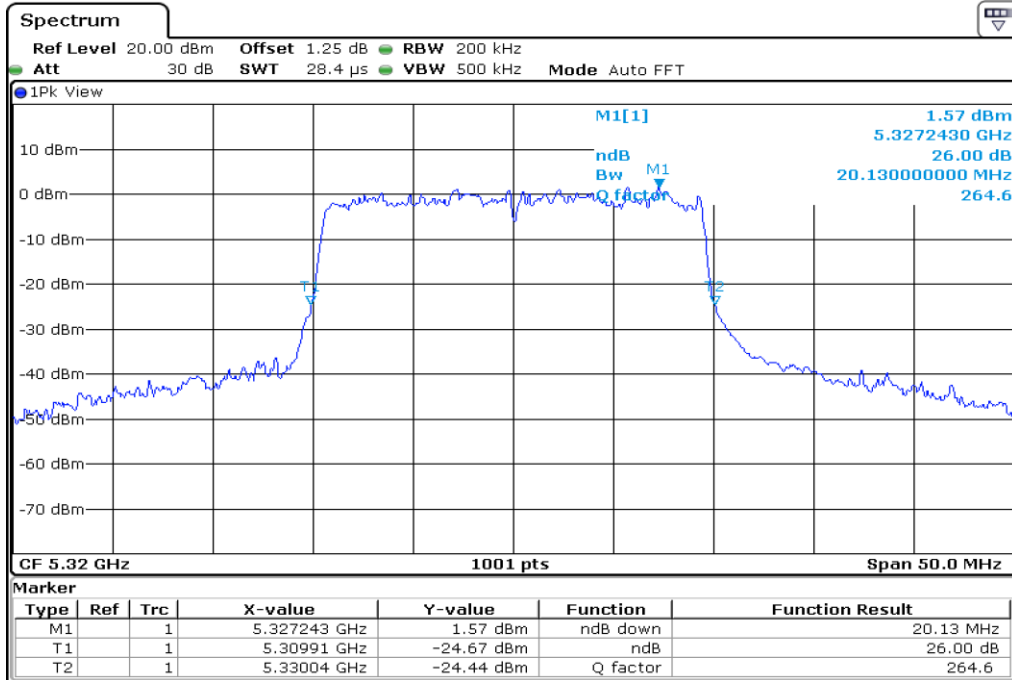

27	26 dB Bandwidth
----	-----------------

28 **26 dB Bandwidth**

29 **26 dB Bandwidth**

30	26 dB Bandwidth
----	-----------------

Test Band			WLAN_UNII2A_AX				
Antenna			Ant 1				
Test Parameters for Channel Bandwidths							
Test Item	No.	Mode	Channel	Bandwidth	RU Tone	RB index	Verdict
26 dB Bandwidth	1	802.11ax HE20	52	20 MHz	26	Low	Pass
	2	802.11ax HE20	52	20 MHz	26	Middle	Pass
	3	802.11ax HE20	52	20 MHz	26	High	Pass
	4	802.11ax HE20	60	20 MHz	26	Low	Pass
	5	802.11ax HE20	60	20 MHz	26	Middle	Pass
	6	802.11ax HE20	60	20 MHz	26	High	Pass
	7	802.11ax HE20	64	20 MHz	26	Low	Pass
	8	802.11ax HE20	64	20 MHz	26	Middle	Pass
	9	802.11ax HE20	64	20 MHz	26	High	Pass
	10	802.11ax HE20	52	20 MHz	52	Low	Pass
	11	802.11ax HE20	52	20 MHz	52	Middle	Pass
	12	802.11ax HE20	52	20 MHz	52	High	Pass
	13	802.11ax HE20	60	20 MHz	52	Low	Pass
	14	802.11ax HE20	60	20 MHz	52	Middle	Pass
	15	802.11ax HE20	60	20 MHz	52	High	Pass
	16	802.11ax HE20	64	20 MHz	52	Low	Pass
	17	802.11ax HE20	64	20 MHz	52	Middle	Pass
	18	802.11ax HE20	64	20 MHz	52	High	Pass
	19	802.11ax HE20	52	20 MHz	106	Low	Pass
	20	802.11ax HE20	52	20 MHz	106	High	Pass
	21	802.11ax HE20	60	20 MHz	106	Low	Pass
	22	802.11ax HE20	60	20 MHz	106	High	Pass
	23	802.11ax HE20	64	20 MHz	106	Low	Pass
	24	802.11ax HE20	64	20 MHz	106	High	Pass
	25	802.11ax HE20	52	20 MHz	242	-	Pass
	26	802.11ax HE20	60	20 MHz	242	-	Pass
	27	802.11ax HE20	64	20 MHz	242	-	Pass
	28	802.11ax HE20	52	20 MHz	SU	-	Pass
	29	802.11ax HE20	60	20 MHz	SU	-	Pass
	30	802.11ax HE20	64	20 MHz	SU	-	Pass

1 26 dB Bandwidth

2 26 dB Bandwidth

3 **26 dB Bandwidth**

4 **26 dB Bandwidth**

5 **26 dB Bandwidth**

6 **26 dB Bandwidth**

7 26 dB Bandwidth

8 26 dB Bandwidth