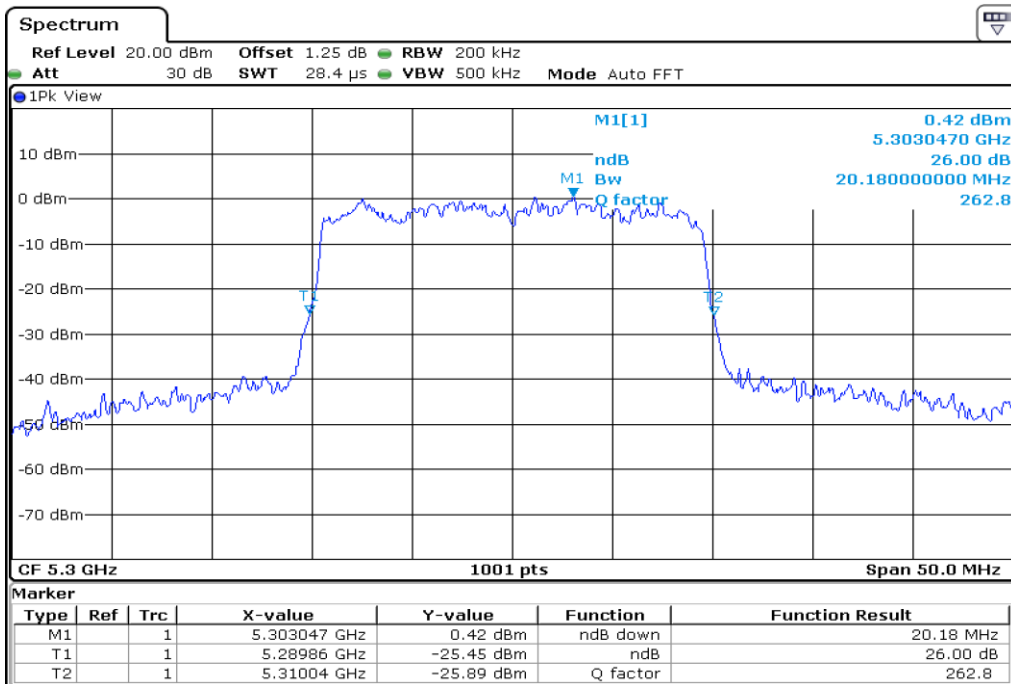

27	26 dB Bandwidth
----	-----------------

28 **26 dB Bandwidth**

29 **26 dB Bandwidth**

30	26 dB Bandwidth
----	-----------------

Test Band			WLAN_UNII2A_AX				
Antenna			Ant 1				
Test Parameters for Channel Bandwidths							
Test Item	No.	Mode	Channel	Bandwidth	RU Tone	RB index	Verdict
26 dB Bandwidth	1	802.11ax HE20	52	20 MHz	26	Low	Pass
	2	802.11ax HE20	52	20 MHz	26	Middle	Pass
	3	802.11ax HE20	52	20 MHz	26	High	Pass
	4	802.11ax HE20	60	20 MHz	26	Low	Pass
	5	802.11ax HE20	60	20 MHz	26	Middle	Pass
	6	802.11ax HE20	60	20 MHz	26	High	Pass
	7	802.11ax HE20	64	20 MHz	26	Low	Pass
	8	802.11ax HE20	64	20 MHz	26	Middle	Pass
	9	802.11ax HE20	64	20 MHz	26	High	Pass
	10	802.11ax HE20	52	20 MHz	52	Low	Pass
	11	802.11ax HE20	52	20 MHz	52	Middle	Pass
	12	802.11ax HE20	52	20 MHz	52	High	Pass
	13	802.11ax HE20	60	20 MHz	52	Low	Pass
	14	802.11ax HE20	60	20 MHz	52	Middle	Pass
	15	802.11ax HE20	60	20 MHz	52	High	Pass
	16	802.11ax HE20	64	20 MHz	52	Low	Pass
	17	802.11ax HE20	64	20 MHz	52	Middle	Pass
	18	802.11ax HE20	64	20 MHz	52	High	Pass
	19	802.11ax HE20	52	20 MHz	106	Low	Pass
	20	802.11ax HE20	52	20 MHz	106	High	Pass
	21	802.11ax HE20	60	20 MHz	106	Low	Pass
	22	802.11ax HE20	60	20 MHz	106	High	Pass
	23	802.11ax HE20	64	20 MHz	106	Low	Pass
	24	802.11ax HE20	64	20 MHz	106	High	Pass
	25	802.11ax HE20	52	20 MHz	242	-	Pass
	26	802.11ax HE20	60	20 MHz	242	-	Pass
	27	802.11ax HE20	64	20 MHz	242	-	Pass
	28	802.11ax HE20	52	20 MHz	SU	-	Pass
	29	802.11ax HE20	60	20 MHz	SU	-	Pass
	30	802.11ax HE20	64	20 MHz	SU	-	Pass

1 26 dB Bandwidth

2 26 dB Bandwidth

3 **26 dB Bandwidth**

4 **26 dB Bandwidth**

5 **26 dB Bandwidth**

6 **26 dB Bandwidth**

7 26 dB Bandwidth

8 26 dB Bandwidth