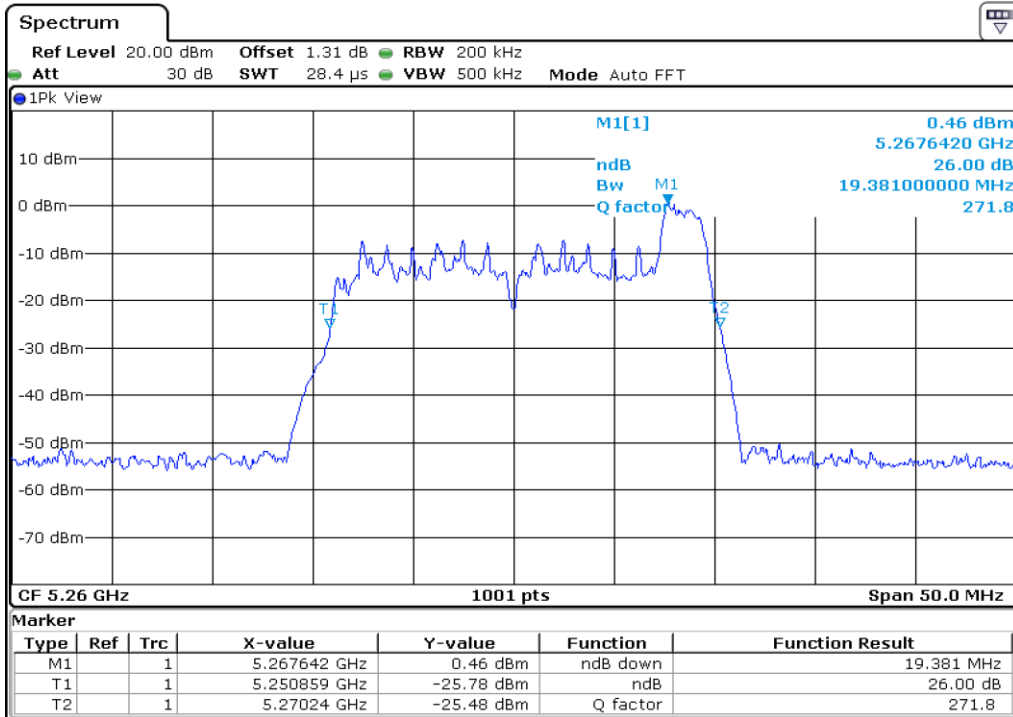

27	26 dB Bandwidth
----	-----------------

28 **26 dB Bandwidth**

29 **26 dB Bandwidth**

30	26 dB Bandwidth
----	-----------------

Test Band			WLAN_UNII2A_AX				
Antenna			Ant 1				
Test Parameters for Channel Bandwidths							
Test Item	No.	Mode	Channel	Bandwidth	RU Tone	RB index	Verdict
26 dB Bandwidth	1	802.11ax HE20	52	20 MHz	26	Low	Pass
	2	802.11ax HE20	52	20 MHz	26	Middle	Pass
	3	802.11ax HE20	52	20 MHz	26	High	Pass
	4	802.11ax HE20	60	20 MHz	26	Low	Pass
	5	802.11ax HE20	60	20 MHz	26	Middle	Pass
	6	802.11ax HE20	60	20 MHz	26	High	Pass
	7	802.11ax HE20	64	20 MHz	26	Low	Pass
	8	802.11ax HE20	64	20 MHz	26	Middle	Pass
	9	802.11ax HE20	64	20 MHz	26	High	Pass
	10	802.11ax HE20	52	20 MHz	52	Low	Pass
	11	802.11ax HE20	52	20 MHz	52	Middle	Pass
	12	802.11ax HE20	52	20 MHz	52	High	Pass
	13	802.11ax HE20	60	20 MHz	52	Low	Pass
	14	802.11ax HE20	60	20 MHz	52	Middle	Pass
	15	802.11ax HE20	60	20 MHz	52	High	Pass
	16	802.11ax HE20	64	20 MHz	52	Low	Pass
	17	802.11ax HE20	64	20 MHz	52	Middle	Pass
	18	802.11ax HE20	64	20 MHz	52	High	Pass
	19	802.11ax HE20	52	20 MHz	106	Low	Pass
	20	802.11ax HE20	52	20 MHz	106	High	Pass
	21	802.11ax HE20	60	20 MHz	106	Low	Pass
	22	802.11ax HE20	60	20 MHz	106	High	Pass
	23	802.11ax HE20	64	20 MHz	106	Low	Pass
	24	802.11ax HE20	64	20 MHz	106	High	Pass
	25	802.11ax HE20	52	20 MHz	242	-	Pass
	26	802.11ax HE20	60	20 MHz	242	-	Pass
	27	802.11ax HE20	64	20 MHz	242	-	Pass
	28	802.11ax HE20	52	20 MHz	SU	-	Pass
	29	802.11ax HE20	60	20 MHz	SU	-	Pass
	30	802.11ax HE20	64	20 MHz	SU	-	Pass

1 26 dB Bandwidth

2 26 dB Bandwidth

3 **26 dB Bandwidth**

4 **26 dB Bandwidth**

5 **26 dB Bandwidth**

6 **26 dB Bandwidth**

7 26 dB Bandwidth

8 26 dB Bandwidth