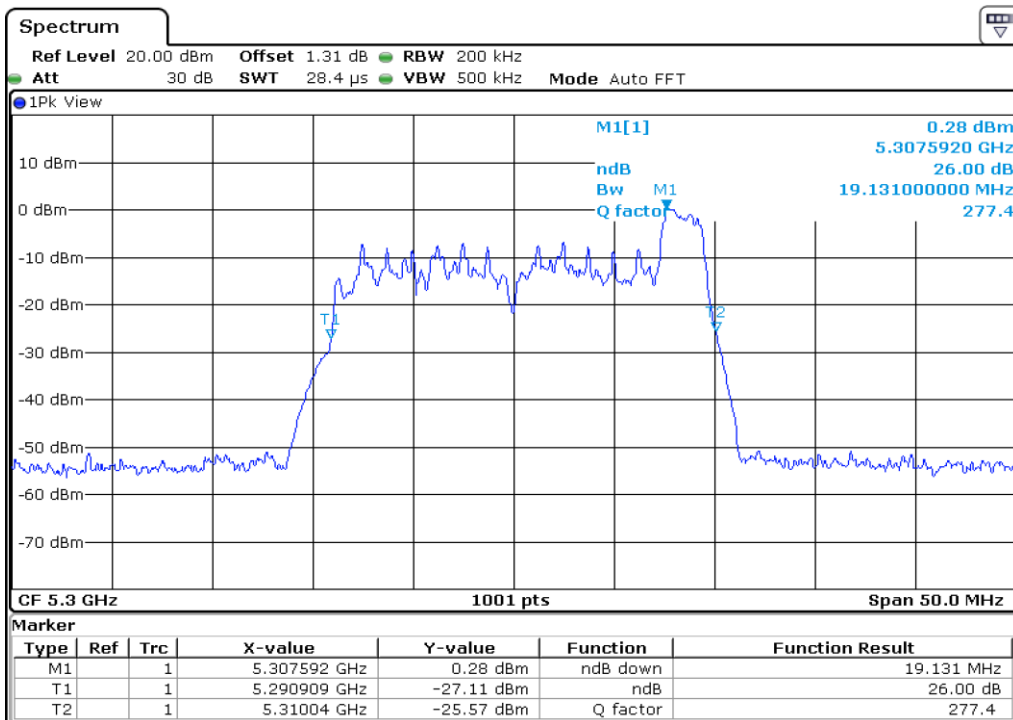

27	26 dB Bandwidth
----	-----------------

28 **26 dB Bandwidth**

29 **26 dB Bandwidth**

30	26 dB Bandwidth
----	-----------------

Test Band			WLAN_UNII2A_AX				
Antenna			Ant 1				
Test Parameters for Channel Bandwidths							
Test Item	No.	Mode	Channel	Bandwidth	RU Tone	RB index	Verdict
26 dB Bandwidth	1	802.11ax HE20	52	20 MHz	26	Low	Pass
	2	802.11ax HE20	52	20 MHz	26	Middle	Pass
	3	802.11ax HE20	52	20 MHz	26	High	Pass
	4	802.11ax HE20	60	20 MHz	26	Low	Pass
	5	802.11ax HE20	60	20 MHz	26	Middle	Pass
	6	802.11ax HE20	60	20 MHz	26	High	Pass
	7	802.11ax HE20	64	20 MHz	26	Low	Pass
	8	802.11ax HE20	64	20 MHz	26	Middle	Pass
	9	802.11ax HE20	64	20 MHz	26	High	Pass
	10	802.11ax HE20	52	20 MHz	52	Low	Pass
	11	802.11ax HE20	52	20 MHz	52	Middle	Pass
	12	802.11ax HE20	52	20 MHz	52	High	Pass
	13	802.11ax HE20	60	20 MHz	52	Low	Pass
	14	802.11ax HE20	60	20 MHz	52	Middle	Pass
	15	802.11ax HE20	60	20 MHz	52	High	Pass
	16	802.11ax HE20	64	20 MHz	52	Low	Pass
	17	802.11ax HE20	64	20 MHz	52	Middle	Pass
	18	802.11ax HE20	64	20 MHz	52	High	Pass
	19	802.11ax HE20	52	20 MHz	106	Low	Pass
	20	802.11ax HE20	52	20 MHz	106	High	Pass
	21	802.11ax HE20	60	20 MHz	106	Low	Pass
	22	802.11ax HE20	60	20 MHz	106	High	Pass
	23	802.11ax HE20	64	20 MHz	106	Low	Pass
	24	802.11ax HE20	64	20 MHz	106	High	Pass
	25	802.11ax HE20	52	20 MHz	242	-	Pass
	26	802.11ax HE20	60	20 MHz	242	-	Pass
	27	802.11ax HE20	64	20 MHz	242	-	Pass
	28	802.11ax HE20	52	20 MHz	SU	-	Pass
	29	802.11ax HE20	60	20 MHz	SU	-	Pass
	30	802.11ax HE20	64	20 MHz	SU	-	Pass

1 26 dB Bandwidth

2 26 dB Bandwidth

3 **26 dB Bandwidth**

4 **26 dB Bandwidth**

5 **26 dB Bandwidth**

6 **26 dB Bandwidth**

7 26 dB Bandwidth

8 26 dB Bandwidth

9	26 dB Bandwidth
---	-----------------

10 **26 dB Bandwidth**

11 **26 dB Bandwidth**

12 26 dB Bandwidth

13 26 dB Bandwidth

14 26 dB Bandwidth

15 26 dB Bandwidth

16 **26 dB Bandwidth**