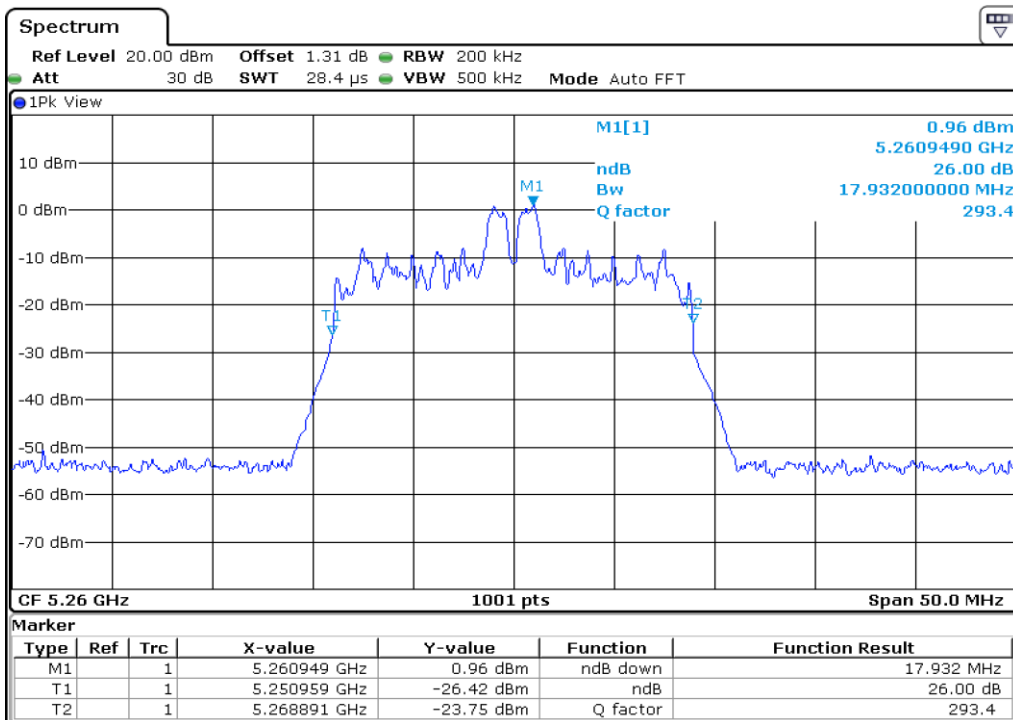

27	26 dB Bandwidth
----	-----------------

28 **26 dB Bandwidth**

29 **26 dB Bandwidth**

30	26 dB Bandwidth
----	-----------------

Test Band			WLAN_UNII2A_AX				
Antenna			Ant 1				
Test Parameters for Channel Bandwidths							
Test Item	No.	Mode	Channel	Bandwidth	RU Tone	RB index	Verdict
26 dB Bandwidth	1	802.11ax HE20	52	20 MHz	26	Low	Pass
	2	802.11ax HE20	52	20 MHz	26	Middle	Pass
	3	802.11ax HE20	52	20 MHz	26	High	Pass
	4	802.11ax HE20	60	20 MHz	26	Low	Pass
	5	802.11ax HE20	60	20 MHz	26	Middle	Pass
	6	802.11ax HE20	60	20 MHz	26	High	Pass
	7	802.11ax HE20	64	20 MHz	26	Low	Pass
	8	802.11ax HE20	64	20 MHz	26	Middle	Pass
	9	802.11ax HE20	64	20 MHz	26	High	Pass
	10	802.11ax HE20	52	20 MHz	52	Low	Pass
	11	802.11ax HE20	52	20 MHz	52	Middle	Pass
	12	802.11ax HE20	52	20 MHz	52	High	Pass
	13	802.11ax HE20	60	20 MHz	52	Low	Pass
	14	802.11ax HE20	60	20 MHz	52	Middle	Pass
	15	802.11ax HE20	60	20 MHz	52	High	Pass
	16	802.11ax HE20	64	20 MHz	52	Low	Pass
	17	802.11ax HE20	64	20 MHz	52	Middle	Pass
	18	802.11ax HE20	64	20 MHz	52	High	Pass
	19	802.11ax HE20	52	20 MHz	106	Low	Pass
	20	802.11ax HE20	52	20 MHz	106	High	Pass
	21	802.11ax HE20	60	20 MHz	106	Low	Pass
	22	802.11ax HE20	60	20 MHz	106	High	Pass
	23	802.11ax HE20	64	20 MHz	106	Low	Pass
	24	802.11ax HE20	64	20 MHz	106	High	Pass
	25	802.11ax HE20	52	20 MHz	242	-	Pass
	26	802.11ax HE20	60	20 MHz	242	-	Pass
	27	802.11ax HE20	64	20 MHz	242	-	Pass
	28	802.11ax HE20	52	20 MHz	SU	-	Pass
	29	802.11ax HE20	60	20 MHz	SU	-	Pass
	30	802.11ax HE20	64	20 MHz	SU	-	Pass

1 26 dB Bandwidth

2 26 dB Bandwidth

3 **26 dB Bandwidth**

4 **26 dB Bandwidth**

5 **26 dB Bandwidth**

6 **26 dB Bandwidth**

7 26 dB Bandwidth

8 26 dB Bandwidth