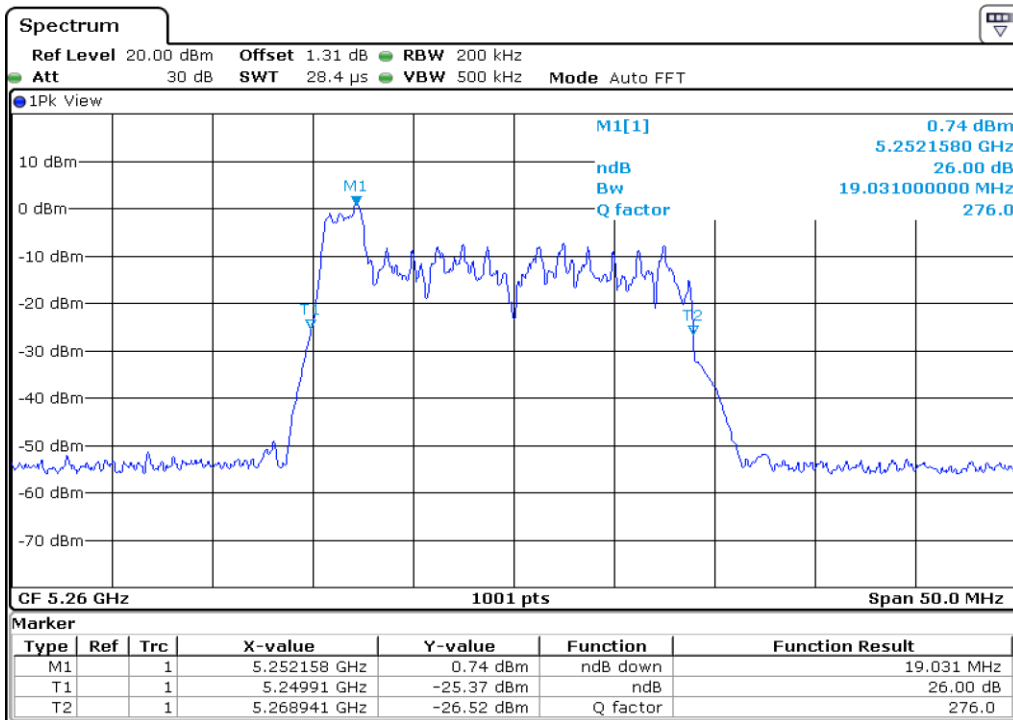

27	26 dB Bandwidth
----	-----------------

28 **26 dB Bandwidth**

29 **26 dB Bandwidth**

30	26 dB Bandwidth
----	-----------------

Test Band			WLAN_UNII2A_AX				
Antenna			Ant 1				
Test Parameters for Channel Bandwidths							
Test Item	No.	Mode	Channel	Bandwidth	RU Tone	RB index	Verdict
26 dB Bandwidth	1	802.11ax HE20	52	20 MHz	26	Low	Pass
	2	802.11ax HE20	52	20 MHz	26	Middle	Pass
	3	802.11ax HE20	52	20 MHz	26	High	Pass
	4	802.11ax HE20	60	20 MHz	26	Low	Pass
	5	802.11ax HE20	60	20 MHz	26	Middle	Pass
	6	802.11ax HE20	60	20 MHz	26	High	Pass
	7	802.11ax HE20	64	20 MHz	26	Low	Pass
	8	802.11ax HE20	64	20 MHz	26	Middle	Pass
	9	802.11ax HE20	64	20 MHz	26	High	Pass
	10	802.11ax HE20	52	20 MHz	52	Low	Pass
	11	802.11ax HE20	52	20 MHz	52	Middle	Pass
	12	802.11ax HE20	52	20 MHz	52	High	Pass
	13	802.11ax HE20	60	20 MHz	52	Low	Pass
	14	802.11ax HE20	60	20 MHz	52	Middle	Pass
	15	802.11ax HE20	60	20 MHz	52	High	Pass
	16	802.11ax HE20	64	20 MHz	52	Low	Pass
	17	802.11ax HE20	64	20 MHz	52	Middle	Pass
	18	802.11ax HE20	64	20 MHz	52	High	Pass
	19	802.11ax HE20	52	20 MHz	106	Low	Pass
	20	802.11ax HE20	52	20 MHz	106	High	Pass
	21	802.11ax HE20	60	20 MHz	106	Low	Pass
	22	802.11ax HE20	60	20 MHz	106	High	Pass
	23	802.11ax HE20	64	20 MHz	106	Low	Pass
	24	802.11ax HE20	64	20 MHz	106	High	Pass
	25	802.11ax HE20	52	20 MHz	242	-	Pass
	26	802.11ax HE20	60	20 MHz	242	-	Pass
	27	802.11ax HE20	64	20 MHz	242	-	Pass
	28	802.11ax HE20	52	20 MHz	SU	-	Pass
	29	802.11ax HE20	60	20 MHz	SU	-	Pass
	30	802.11ax HE20	64	20 MHz	SU	-	Pass

1 26 dB Bandwidth

2 26 dB Bandwidth

3 **26 dB Bandwidth**

4 **26 dB Bandwidth**

5 **26 dB Bandwidth**

6 **26 dB Bandwidth**

7 26 dB Bandwidth

8 26 dB Bandwidth