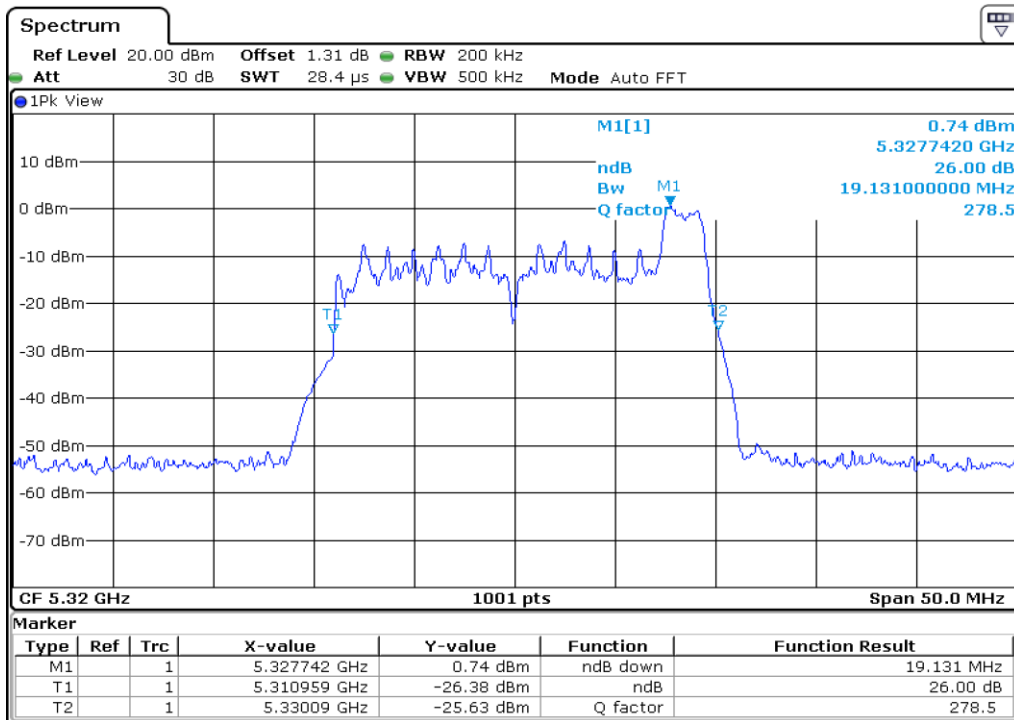

27	26 dB Bandwidth
----	-----------------

28 **26 dB Bandwidth**

29 **26 dB Bandwidth**

30	26 dB Bandwidth
----	-----------------

Test Band			WLAN_UNII2A_AX				
Antenna			Ant 1				
Test Parameters for Channel Bandwidths							
Test Item	No.	Mode	Channel	Bandwidth	RU Tone	RB index	Verdict
26 dB Bandwidth	1	802.11ax HE20	52	20 MHz	26	Low	Pass
	2	802.11ax HE20	52	20 MHz	26	Middle	Pass
	3	802.11ax HE20	52	20 MHz	26	High	Pass
	4	802.11ax HE20	60	20 MHz	26	Low	Pass
	5	802.11ax HE20	60	20 MHz	26	Middle	Pass
	6	802.11ax HE20	60	20 MHz	26	High	Pass
	7	802.11ax HE20	64	20 MHz	26	Low	Pass
	8	802.11ax HE20	64	20 MHz	26	Middle	Pass
	9	802.11ax HE20	64	20 MHz	26	High	Pass
	10	802.11ax HE20	52	20 MHz	52	Low	Pass
	11	802.11ax HE20	52	20 MHz	52	Middle	Pass
	12	802.11ax HE20	52	20 MHz	52	High	Pass
	13	802.11ax HE20	60	20 MHz	52	Low	Pass
	14	802.11ax HE20	60	20 MHz	52	Middle	Pass
	15	802.11ax HE20	60	20 MHz	52	High	Pass
	16	802.11ax HE20	64	20 MHz	52	Low	Pass
	17	802.11ax HE20	64	20 MHz	52	Middle	Pass
	18	802.11ax HE20	64	20 MHz	52	High	Pass
	19	802.11ax HE20	52	20 MHz	106	Low	Pass
	20	802.11ax HE20	52	20 MHz	106	High	Pass
	21	802.11ax HE20	60	20 MHz	106	Low	Pass
	22	802.11ax HE20	60	20 MHz	106	High	Pass
	23	802.11ax HE20	64	20 MHz	106	Low	Pass
	24	802.11ax HE20	64	20 MHz	106	High	Pass
	25	802.11ax HE20	52	20 MHz	242	-	Pass
	26	802.11ax HE20	60	20 MHz	242	-	Pass
	27	802.11ax HE20	64	20 MHz	242	-	Pass
	28	802.11ax HE20	52	20 MHz	SU	-	Pass
	29	802.11ax HE20	60	20 MHz	SU	-	Pass
	30	802.11ax HE20	64	20 MHz	SU	-	Pass

1 26 dB Bandwidth

2 26 dB Bandwidth

3 **26 dB Bandwidth**

4 **26 dB Bandwidth**

5 **26 dB Bandwidth**

6 **26 dB Bandwidth**

7 26 dB Bandwidth

8 26 dB Bandwidth

9	26 dB Bandwidth
---	-----------------

10 **26 dB Bandwidth**

11 **26 dB Bandwidth**

12 26 dB Bandwidth

13 26 dB Bandwidth

14 26 dB Bandwidth

15 26 dB Bandwidth

16 **26 dB Bandwidth**