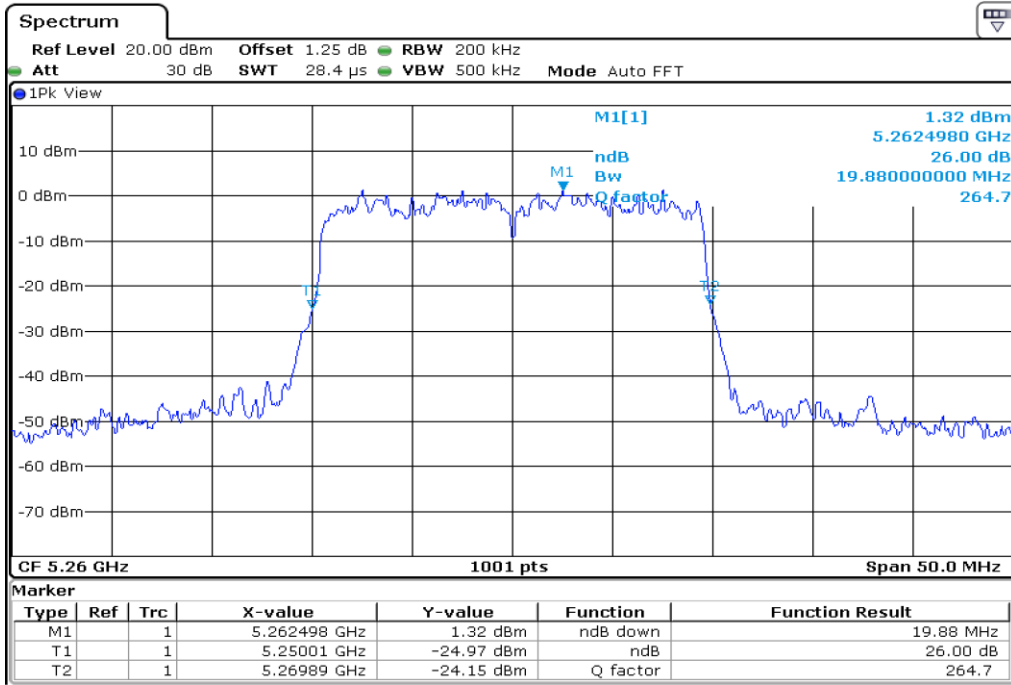

27	26 dB Bandwidth
----	-----------------

28 **26 dB Bandwidth**

29 **26 dB Bandwidth**

30	26 dB Bandwidth
----	-----------------

Test Band			WLAN_UNII2A_AX				
Antenna			Ant 1				
Test Parameters for Channel Bandwidths							
Test Item	No.	Mode	Channel	Bandwidth	RU Tone	RB index	Verdict
26 dB Bandwidth	1	802.11ax HE20	52	20 MHz	26	Low	Pass
	2	802.11ax HE20	52	20 MHz	26	Middle	Pass
	3	802.11ax HE20	52	20 MHz	26	High	Pass
	4	802.11ax HE20	60	20 MHz	26	Low	Pass
	5	802.11ax HE20	60	20 MHz	26	Middle	Pass
	6	802.11ax HE20	60	20 MHz	26	High	Pass
	7	802.11ax HE20	64	20 MHz	26	Low	Pass
	8	802.11ax HE20	64	20 MHz	26	Middle	Pass
	9	802.11ax HE20	64	20 MHz	26	High	Pass
	10	802.11ax HE20	52	20 MHz	52	Low	Pass
	11	802.11ax HE20	52	20 MHz	52	Middle	Pass
	12	802.11ax HE20	52	20 MHz	52	High	Pass
	13	802.11ax HE20	60	20 MHz	52	Low	Pass
	14	802.11ax HE20	60	20 MHz	52	Middle	Pass
	15	802.11ax HE20	60	20 MHz	52	High	Pass
	16	802.11ax HE20	64	20 MHz	52	Low	Pass
	17	802.11ax HE20	64	20 MHz	52	Middle	Pass
	18	802.11ax HE20	64	20 MHz	52	High	Pass
	19	802.11ax HE20	52	20 MHz	106	Low	Pass
	20	802.11ax HE20	52	20 MHz	106	High	Pass
	21	802.11ax HE20	60	20 MHz	106	Low	Pass
	22	802.11ax HE20	60	20 MHz	106	High	Pass
	23	802.11ax HE20	64	20 MHz	106	Low	Pass
	24	802.11ax HE20	64	20 MHz	106	High	Pass
	25	802.11ax HE20	52	20 MHz	242	-	Pass
	26	802.11ax HE20	60	20 MHz	242	-	Pass
	27	802.11ax HE20	64	20 MHz	242	-	Pass
	28	802.11ax HE20	52	20 MHz	SU	-	Pass
	29	802.11ax HE20	60	20 MHz	SU	-	Pass
	30	802.11ax HE20	64	20 MHz	SU	-	Pass

1 26 dB Bandwidth

2 26 dB Bandwidth

3 **26 dB Bandwidth**

4 **26 dB Bandwidth**

5 **26 dB Bandwidth**

6 **26 dB Bandwidth**

7 26 dB Bandwidth

8 26 dB Bandwidth