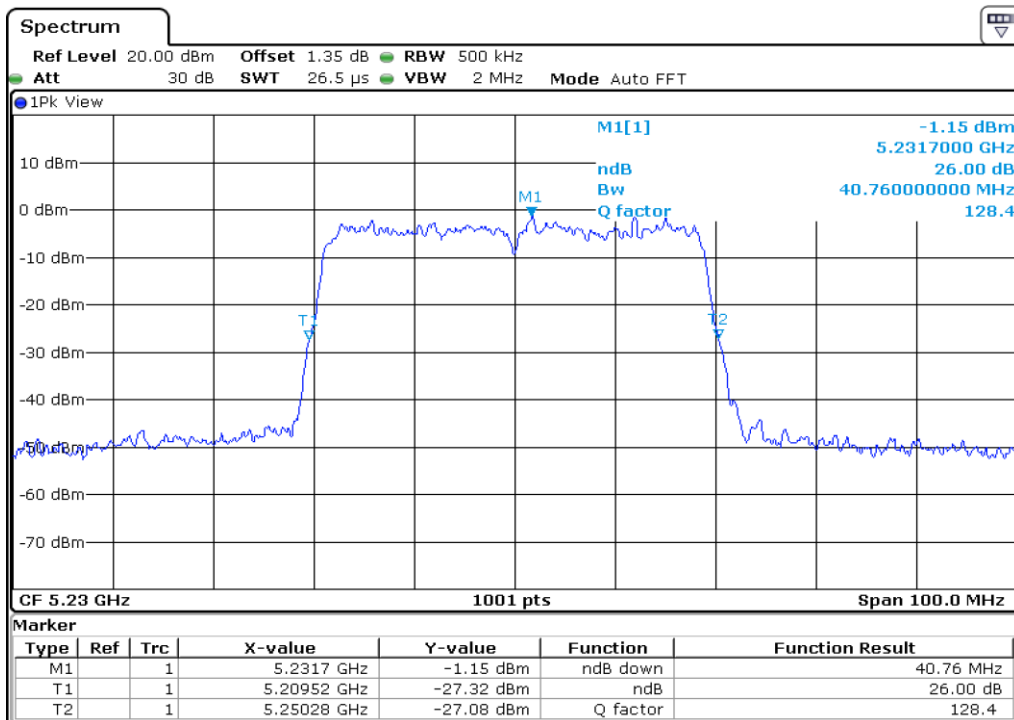

17 **26 dB Bandwidth**

18 **26 dB Bandwidth**

19 26 dB Bandwidth

20 26 dB Bandwidth

21 26 dB Bandwidth

22 26 dB Bandwidth

23 **26 dB Bandwidth**

24 **26 dB Bandwidth**

25 **26 dB Bandwidth**

26 **26 dB Bandwidth**

Test Band				WLAN_UNII1_AX			
Antenna				Ant 0			
Test Parameters for Channel Bandwidths							
Test Item	No.	Mode	Channel	Bandwidth	RU Tone	RB index	Verdict
26 dB Bandwidth	1	802.11ax HE80	42	80 MHz	26	Low	Pass
	2	802.11ax HE80	42	80 MHz	26	Middle	Pass
	3	802.11ax HE80	42	80 MHz	26	High	Pass
	4	802.11ax HE80	42	80 MHz	52	Low	Pass
	5	802.11ax HE80	42	80 MHz	52	Middle	Pass
	6	802.11ax HE80	42	80 MHz	52	High	Pass
	7	802.11ax HE80	42	80 MHz	106	Low	Pass
	8	802.11ax HE80	42	80 MHz	106	Middle	Pass
	9	802.11ax HE80	42	80 MHz	106	High	Pass
	10	802.11ax HE80	42	80 MHz	242	Low	Pass
	11	802.11ax HE80	42	80 MHz	242	Middle	Pass
	12	802.11ax HE80	42	80 MHz	242	High	Pass
	13	802.11ax HE80	42	80 MHz	484	Low	Pass
	14	802.11ax HE80	42	80 MHz	484	High	Pass
	15	802.11ax HE80	42	80 MHz	996	-	Pass
	16	802.11ax HE80	42	80 MHz	SU	-	Pass