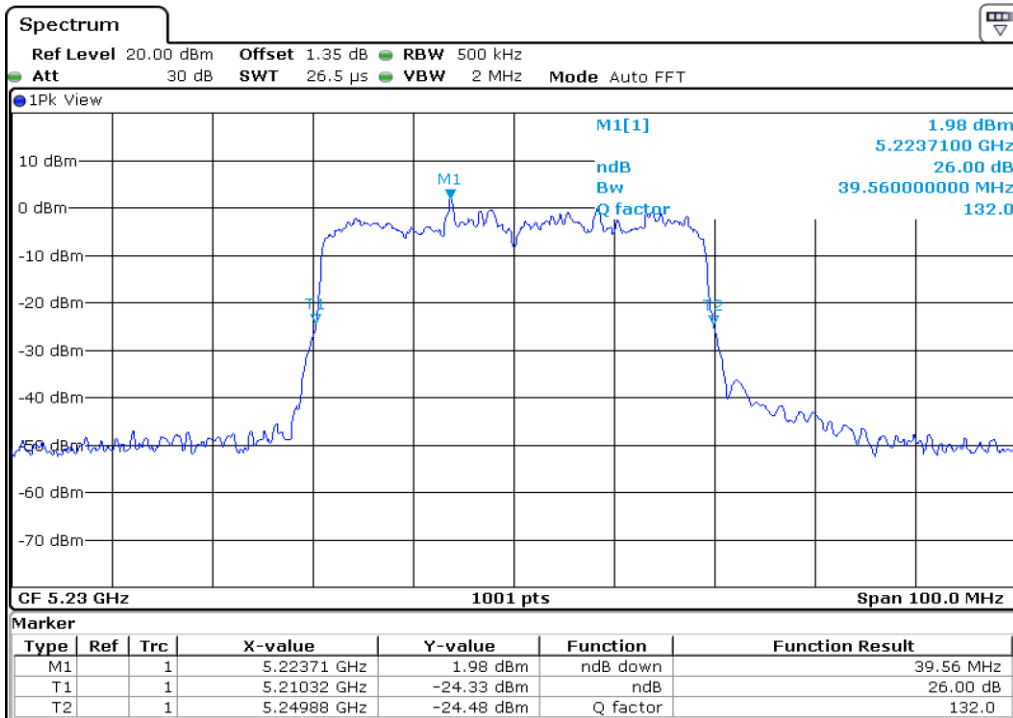

17 **26 dB Bandwidth**

18 **26 dB Bandwidth**

19 26 dB Bandwidth

20 26 dB Bandwidth

21 26 dB Bandwidth

22 26 dB Bandwidth

23 **26 dB Bandwidth**

24 **26 dB Bandwidth**

25 **26 dB Bandwidth**

26 **26 dB Bandwidth**

Test Band				WLAN_UNII1_AX			
Antenna				Ant 0			
Test Parameters for Channel Bandwidths							
Test Item	No.	Mode	Channel	Bandwidth	RU Tone	RB index	Verdict
26 dB Bandwidth	1	802.11ax HE80	42	80 MHz	26	Low	Pass
	2	802.11ax HE80	42	80 MHz	26	Middle	Pass
	3	802.11ax HE80	42	80 MHz	26	High	Pass
	4	802.11ax HE80	42	80 MHz	52	Low	Pass
	5	802.11ax HE80	42	80 MHz	52	Middle	Pass
	6	802.11ax HE80	42	80 MHz	52	High	Pass
	7	802.11ax HE80	42	80 MHz	106	Low	Pass
	8	802.11ax HE80	42	80 MHz	106	Middle	Pass
	9	802.11ax HE80	42	80 MHz	106	High	Pass
	10	802.11ax HE80	42	80 MHz	242	Low	Pass
	11	802.11ax HE80	42	80 MHz	242	Middle	Pass
	12	802.11ax HE80	42	80 MHz	242	High	Pass
	13	802.11ax HE80	42	80 MHz	484	Low	Pass
	14	802.11ax HE80	42	80 MHz	484	High	Pass
	15	802.11ax HE80	42	80 MHz	996	-	Pass
	16	802.11ax HE80	42	80 MHz	SU	-	Pass