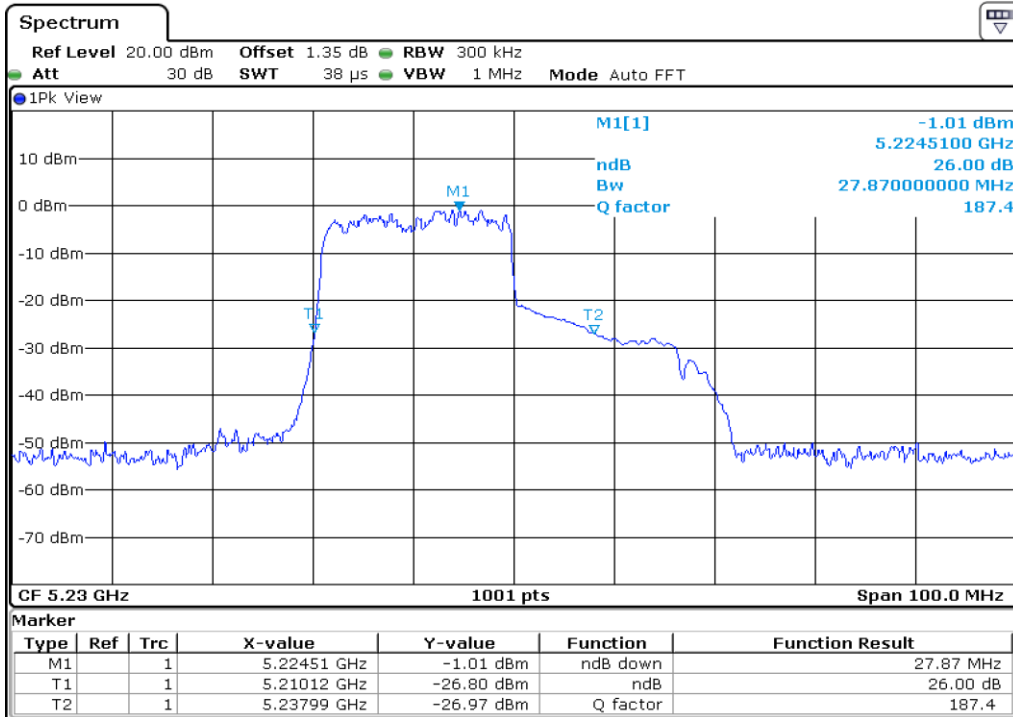

17 **26 dB Bandwidth**

18 **26 dB Bandwidth**

19 26 dB Bandwidth

20 26 dB Bandwidth

21 26 dB Bandwidth

22 26 dB Bandwidth

23 **26 dB Bandwidth**

24 **26 dB Bandwidth**

25 **26 dB Bandwidth**

26 **26 dB Bandwidth**

Test Band				WLAN_UNII1_AX			
Antenna				Ant 0			
Test Parameters for Channel Bandwidths							
Test Item	No.	Mode	Channel	Bandwidth	RU Tone	RB index	Verdict
26 dB Bandwidth	1	802.11ax HE80	42	80 MHz	26	Low	Pass
	2	802.11ax HE80	42	80 MHz	26	Middle	Pass
	3	802.11ax HE80	42	80 MHz	26	High	Pass
	4	802.11ax HE80	42	80 MHz	52	Low	Pass
	5	802.11ax HE80	42	80 MHz	52	Middle	Pass
	6	802.11ax HE80	42	80 MHz	52	High	Pass
	7	802.11ax HE80	42	80 MHz	106	Low	Pass
	8	802.11ax HE80	42	80 MHz	106	Middle	Pass
	9	802.11ax HE80	42	80 MHz	106	High	Pass
	10	802.11ax HE80	42	80 MHz	242	Low	Pass
	11	802.11ax HE80	42	80 MHz	242	Middle	Pass
	12	802.11ax HE80	42	80 MHz	242	High	Pass
	13	802.11ax HE80	42	80 MHz	484	Low	Pass
	14	802.11ax HE80	42	80 MHz	484	High	Pass
	15	802.11ax HE80	42	80 MHz	996	-	Pass
	16	802.11ax HE80	42	80 MHz	SU	-	Pass