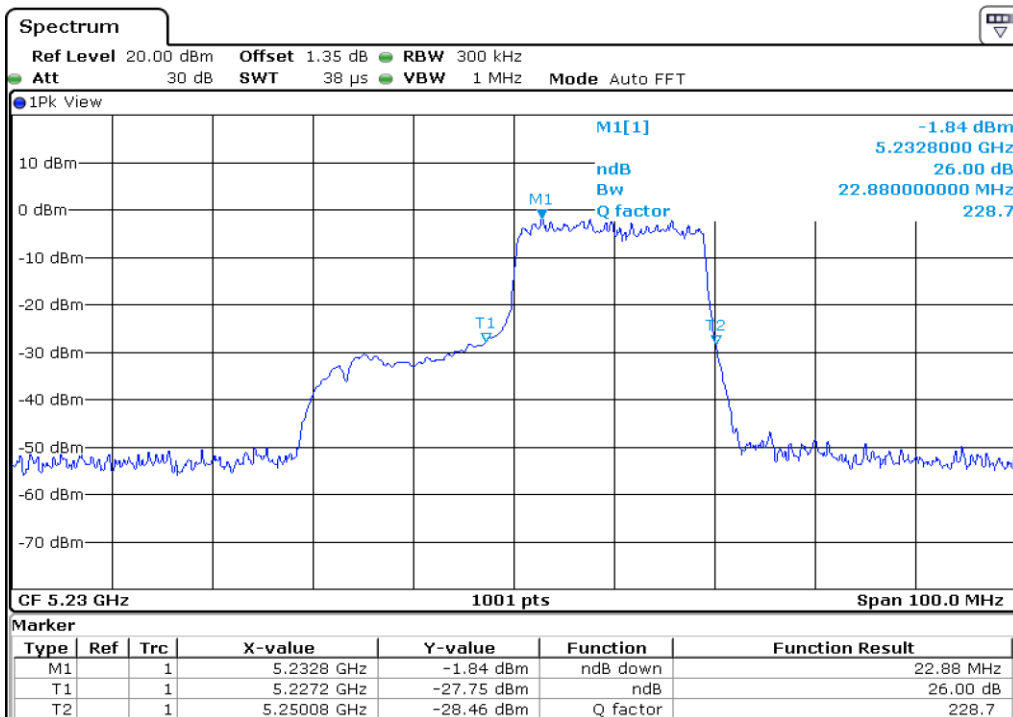

9 26 dB Bandwidth

10 26 dB Bandwidth

11 **26 dB Bandwidth**

12 **26 dB Bandwidth**

13 **26 dB Bandwidth**

14 **26 dB Bandwidth**

15 **26 dB Bandwidth**

16 **26 dB Bandwidth**

17 **26 dB Bandwidth**

18 **26 dB Bandwidth**

19 26 dB Bandwidth

20 26 dB Bandwidth

21 26 dB Bandwidth

22 26 dB Bandwidth

23 **26 dB Bandwidth**

24 **26 dB Bandwidth**

25 **26 dB Bandwidth**

26 **26 dB Bandwidth**

Test Band				WLAN_UNII1_AX			
Antenna				Ant 0			
Test Parameters for Channel Bandwidths							
Test Item	No.	Mode	Channel	Bandwidth	RU Tone	RB index	Verdict
26 dB Bandwidth	1	802.11ax HE80	42	80 MHz	26	Low	Pass
	2	802.11ax HE80	42	80 MHz	26	Middle	Pass
	3	802.11ax HE80	42	80 MHz	26	High	Pass
	4	802.11ax HE80	42	80 MHz	52	Low	Pass
	5	802.11ax HE80	42	80 MHz	52	Middle	Pass
	6	802.11ax HE80	42	80 MHz	52	High	Pass
	7	802.11ax HE80	42	80 MHz	106	Low	Pass
	8	802.11ax HE80	42	80 MHz	106	Middle	Pass
	9	802.11ax HE80	42	80 MHz	106	High	Pass
	10	802.11ax HE80	42	80 MHz	242	Low	Pass
	11	802.11ax HE80	42	80 MHz	242	Middle	Pass
	12	802.11ax HE80	42	80 MHz	242	High	Pass
	13	802.11ax HE80	42	80 MHz	484	Low	Pass
	14	802.11ax HE80	42	80 MHz	484	High	Pass
	15	802.11ax HE80	42	80 MHz	996	-	Pass
	16	802.11ax HE80	42	80 MHz	SU	-	Pass