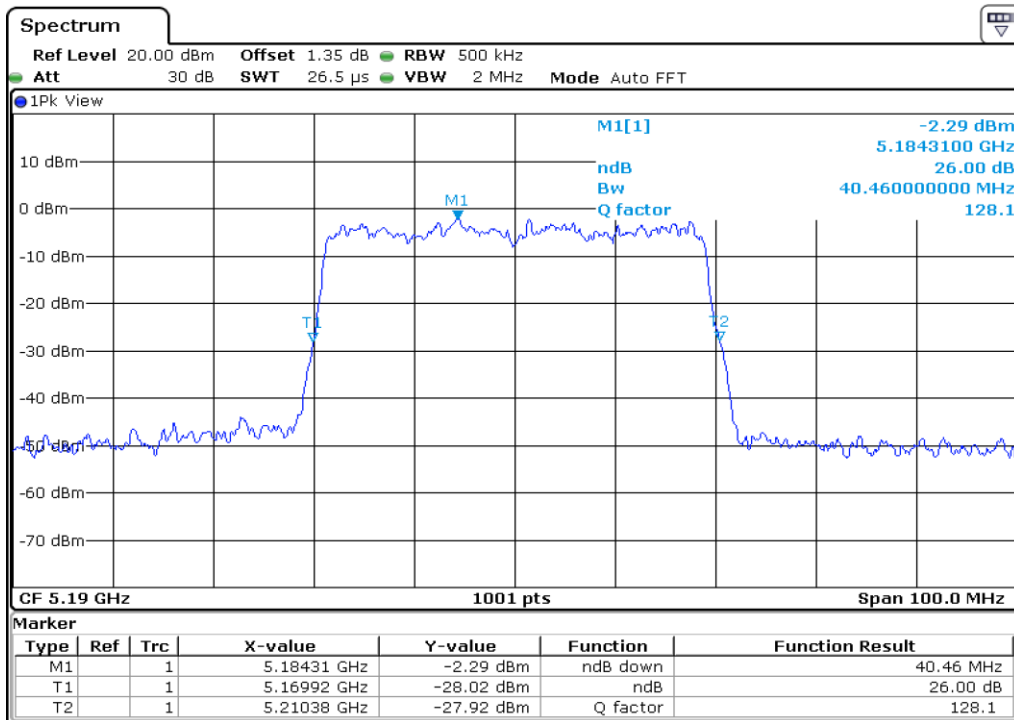

17 **26 dB Bandwidth**

18 **26 dB Bandwidth**

19 26 dB Bandwidth

20 26 dB Bandwidth

21 26 dB Bandwidth

22 26 dB Bandwidth

23 **26 dB Bandwidth**

24 **26 dB Bandwidth**

25 **26 dB Bandwidth**

26 **26 dB Bandwidth**

Test Band				WLAN_UNII1_AX			
Antenna				Ant 0			
Test Parameters for Channel Bandwidths							
Test Item	No.	Mode	Channel	Bandwidth	RU Tone	RB index	Verdict
26 dB Bandwidth	1	802.11ax HE80	42	80 MHz	26	Low	Pass
	2	802.11ax HE80	42	80 MHz	26	Middle	Pass
	3	802.11ax HE80	42	80 MHz	26	High	Pass
	4	802.11ax HE80	42	80 MHz	52	Low	Pass
	5	802.11ax HE80	42	80 MHz	52	Middle	Pass
	6	802.11ax HE80	42	80 MHz	52	High	Pass
	7	802.11ax HE80	42	80 MHz	106	Low	Pass
	8	802.11ax HE80	42	80 MHz	106	Middle	Pass
	9	802.11ax HE80	42	80 MHz	106	High	Pass
	10	802.11ax HE80	42	80 MHz	242	Low	Pass
	11	802.11ax HE80	42	80 MHz	242	Middle	Pass
	12	802.11ax HE80	42	80 MHz	242	High	Pass
	13	802.11ax HE80	42	80 MHz	484	Low	Pass
	14	802.11ax HE80	42	80 MHz	484	High	Pass
	15	802.11ax HE80	42	80 MHz	996	-	Pass
	16	802.11ax HE80	42	80 MHz	SU	-	Pass