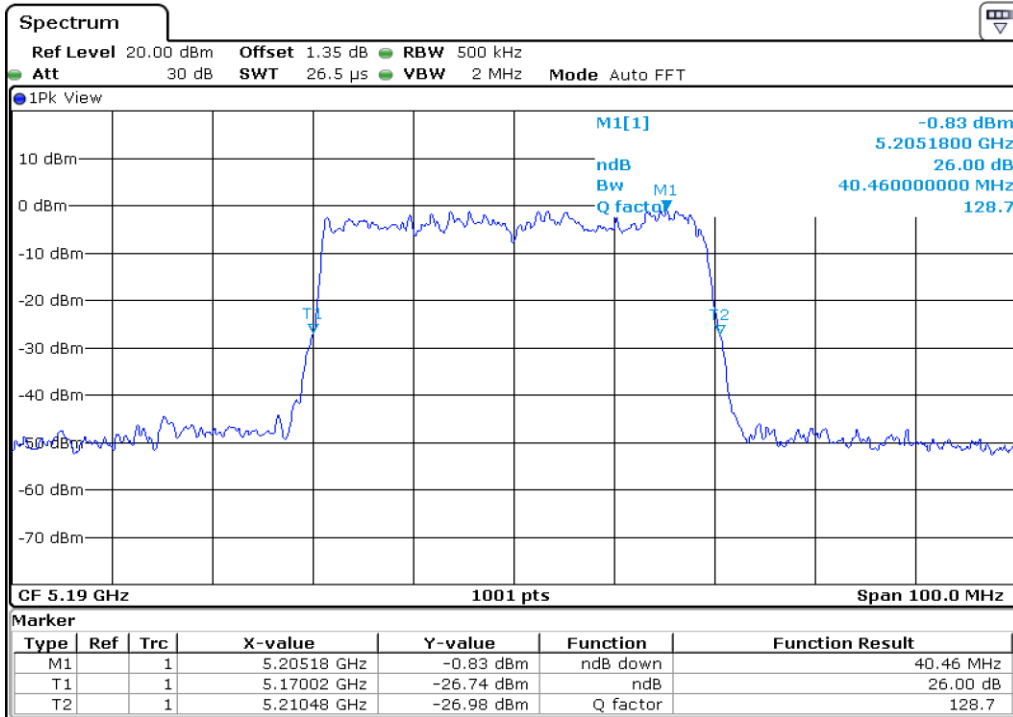

17 **26 dB Bandwidth**

18 **26 dB Bandwidth**

19 26 dB Bandwidth

20 26 dB Bandwidth

21 26 dB Bandwidth

22 26 dB Bandwidth

23 **26 dB Bandwidth**

24 **26 dB Bandwidth**

25 **26 dB Bandwidth**

26 **26 dB Bandwidth**

Test Band				WLAN_UNII1_AX			
Antenna				Ant 0			
Test Parameters for Channel Bandwidths							
Test Item	No.	Mode	Channel	Bandwidth	RU Tone	RB index	Verdict
26 dB Bandwidth	1	802.11ax HE80	42	80 MHz	26	Low	Pass
	2	802.11ax HE80	42	80 MHz	26	Middle	Pass
	3	802.11ax HE80	42	80 MHz	26	High	Pass
	4	802.11ax HE80	42	80 MHz	52	Low	Pass
	5	802.11ax HE80	42	80 MHz	52	Middle	Pass
	6	802.11ax HE80	42	80 MHz	52	High	Pass
	7	802.11ax HE80	42	80 MHz	106	Low	Pass
	8	802.11ax HE80	42	80 MHz	106	Middle	Pass
	9	802.11ax HE80	42	80 MHz	106	High	Pass
	10	802.11ax HE80	42	80 MHz	242	Low	Pass
	11	802.11ax HE80	42	80 MHz	242	Middle	Pass
	12	802.11ax HE80	42	80 MHz	242	High	Pass
	13	802.11ax HE80	42	80 MHz	484	Low	Pass
	14	802.11ax HE80	42	80 MHz	484	High	Pass
	15	802.11ax HE80	42	80 MHz	996	-	Pass
	16	802.11ax HE80	42	80 MHz	SU	-	Pass