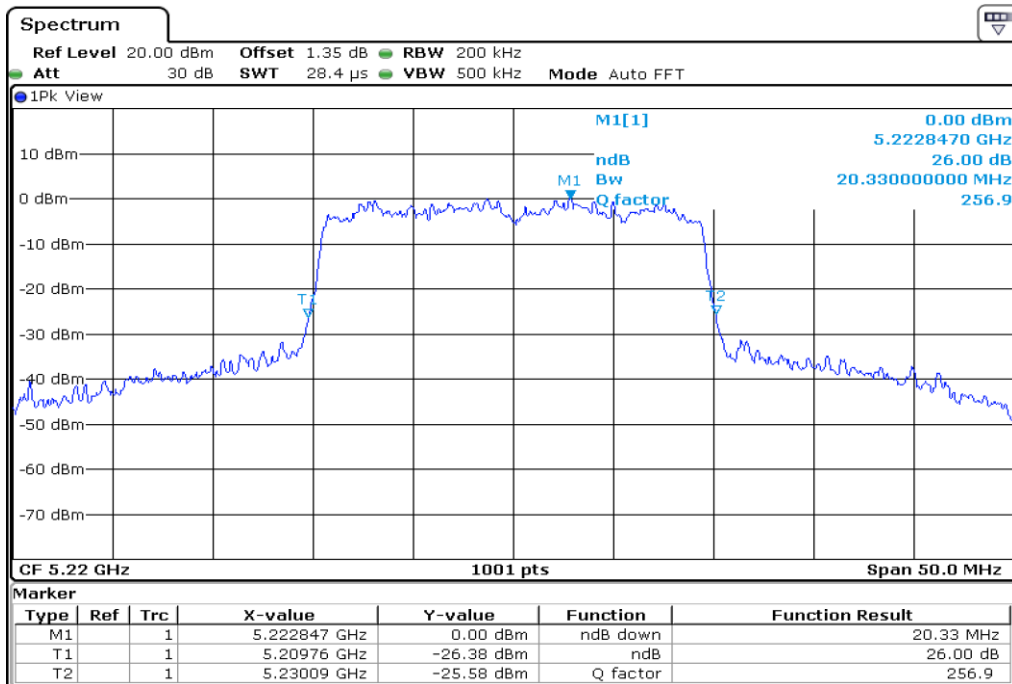

9	26 dB Bandwidth
---	-----------------

10 **26 dB Bandwidth**

11 **26 dB Bandwidth**

12 26 dB Bandwidth

13 26 dB Bandwidth

14 **26 dB Bandwidth**

15 **26 dB Bandwidth**

16 26 dB Bandwidth

17 26 dB Bandwidth

18	26 dB Bandwidth
----	-----------------

19 26 dB Bandwidth

20 26 dB Bandwidth

21 26 dB Bandwidth

22 26 dB Bandwidth

23 **26 dB Bandwidth**

24 **26 dB Bandwidth**

25 26 dB Bandwidth

26 26 dB Bandwidth

27	26 dB Bandwidth
----	-----------------

28 **26 dB Bandwidth**

29 **26 dB Bandwidth**

30	26 dB Bandwidth
----	-----------------

Test Band				WLAN_UNII1_AX			
Antenna				Ant 1			
Test Parameters for Channel Bandwidths							
Test Item	No.	Mode	Channel	Bandwidth	RU Tone	RB index	Verdict
26 dB Bandwidth	1	802.11ax HE20	36	20 MHz	26	Low	Pass
	2	802.11ax HE20	36	20 MHz	26	Middle	Pass
	3	802.11ax HE20	36	20 MHz	26	High	Pass
	4	802.11ax HE20	44	20 MHz	26	Low	Pass
	5	802.11ax HE20	44	20 MHz	26	Middle	Pass
	6	802.11ax HE20	44	20 MHz	26	High	Pass
	7	802.11ax HE20	48	20 MHz	26	Low	Pass
	8	802.11ax HE20	48	20 MHz	26	Middle	Pass
	9	802.11ax HE20	48	20 MHz	26	High	Pass
	10	802.11ax HE20	36	20 MHz	52	Low	Pass
	11	802.11ax HE20	36	20 MHz	52	Middle	Pass
	12	802.11ax HE20	36	20 MHz	52	High	Pass
	13	802.11ax HE20	44	20 MHz	52	Low	Pass
	14	802.11ax HE20	44	20 MHz	52	Middle	Pass
	15	802.11ax HE20	44	20 MHz	52	High	Pass
	16	802.11ax HE20	48	20 MHz	52	Low	Pass
	17	802.11ax HE20	48	20 MHz	52	Middle	Pass
	18	802.11ax HE20	48	20 MHz	52	High	Pass
	19	802.11ax HE20	36	20 MHz	106	Low	Pass
	20	802.11ax HE20	36	20 MHz	106	High	Pass
	21	802.11ax HE20	44	20 MHz	106	Low	Pass
	22	802.11ax HE20	44	20 MHz	106	High	Pass
	23	802.11ax HE20	48	20 MHz	106	Low	Pass
	24	802.11ax HE20	48	20 MHz	106	High	Pass
	25	802.11ax HE20	36	20 MHz	242	-	Pass
	26	802.11ax HE20	44	20 MHz	242	-	Pass
	27	802.11ax HE20	48	20 MHz	242	-	Pass
	28	802.11ax HE20	36	20 MHz	SU	-	Pass
	29	802.11ax HE20	44	20 MHz	SU	-	Pass
	30	802.11ax HE20	48	20 MHz	SU	-	Pass