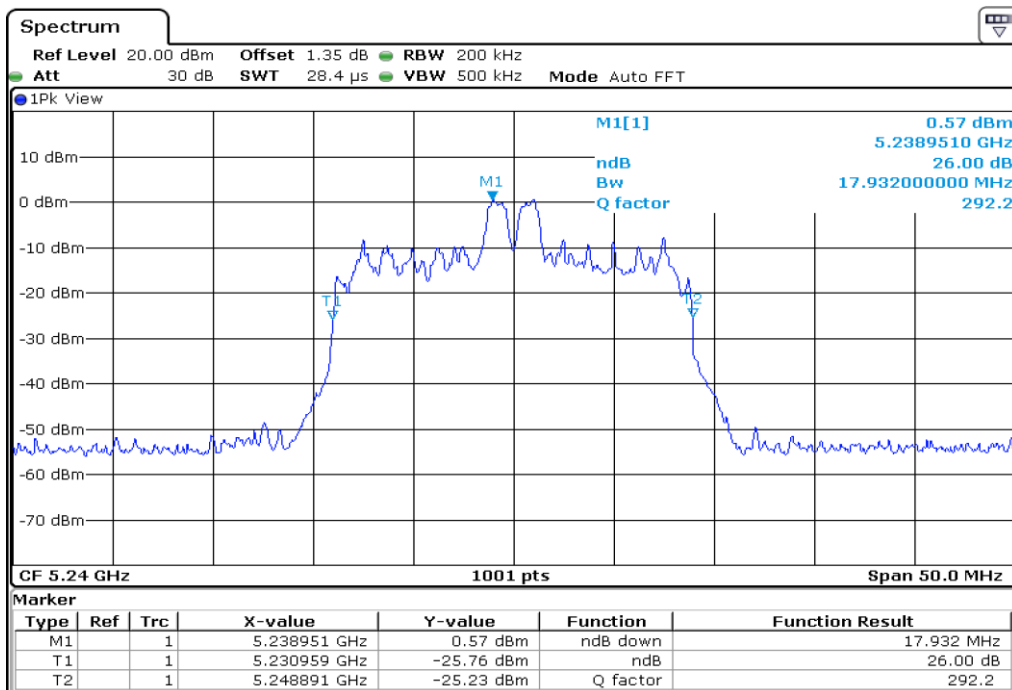

5 **Starddle 6 dB Bandwidth**

6 **Starddle 6 dB Bandwidth**

7	Starddle 6 dB Bandwith
---	------------------------

Test Band				WLAN_UNII1_AX			
Antenna				Ant 0			
Test Parameters for Channel Bandwidths							
Test Item	No.	Mode	Channel	Bandwidth	RU Tone	RB index	Verdict
26 dB Bandwidth	1	802.11ax HE20	36	20 MHz	26	Low	Pass
	2	802.11ax HE20	36	20 MHz	26	Middle	Pass
	3	802.11ax HE20	36	20 MHz	26	High	Pass
	4	802.11ax HE20	44	20 MHz	26	Low	Pass
	5	802.11ax HE20	44	20 MHz	26	Middle	Pass
	6	802.11ax HE20	44	20 MHz	26	High	Pass
	7	802.11ax HE20	48	20 MHz	26	Low	Pass
	8	802.11ax HE20	48	20 MHz	26	Middle	Pass
	9	802.11ax HE20	48	20 MHz	26	High	Pass
	10	802.11ax HE20	36	20 MHz	52	Low	Pass
	11	802.11ax HE20	36	20 MHz	52	Middle	Pass
	12	802.11ax HE20	36	20 MHz	52	High	Pass
	13	802.11ax HE20	44	20 MHz	52	Low	Pass
	14	802.11ax HE20	44	20 MHz	52	Middle	Pass
	15	802.11ax HE20	44	20 MHz	52	High	Pass
	16	802.11ax HE20	48	20 MHz	52	Low	Pass
	17	802.11ax HE20	48	20 MHz	52	Middle	Pass
	18	802.11ax HE20	48	20 MHz	52	High	Pass
	19	802.11ax HE20	36	20 MHz	106	Low	Pass
	20	802.11ax HE20	36	20 MHz	106	High	Pass
	21	802.11ax HE20	44	20 MHz	106	Low	Pass
	22	802.11ax HE20	44	20 MHz	106	High	Pass
	23	802.11ax HE20	48	20 MHz	106	Low	Pass
	24	802.11ax HE20	48	20 MHz	106	High	Pass
	25	802.11ax HE20	36	20 MHz	242	-	Pass
	26	802.11ax HE20	44	20 MHz	242	-	Pass
	27	802.11ax HE20	48	20 MHz	242	-	Pass
	28	802.11ax HE20	36	20 MHz	SU	-	Pass
	29	802.11ax HE20	44	20 MHz	SU	-	Pass
	30	802.11ax HE20	48	20 MHz	SU	-	Pass

1 26 dB Bandwidth

2 26 dB Bandwidth

3 26 dB Bandwidth

4 26 dB Bandwidth

5 **26 dB Bandwidth**

6 **26 dB Bandwidth**

7 26 dB Bandwidth

8 26 dB Bandwidth

9	26 dB Bandwidth
---	-----------------

10 **26 dB Bandwidth**

11 **26 dB Bandwidth**

12 26 dB Bandwidth

13 26 dB Bandwidth

14 **26 dB Bandwidth**

15 **26 dB Bandwidth**

16 26 dB Bandwidth