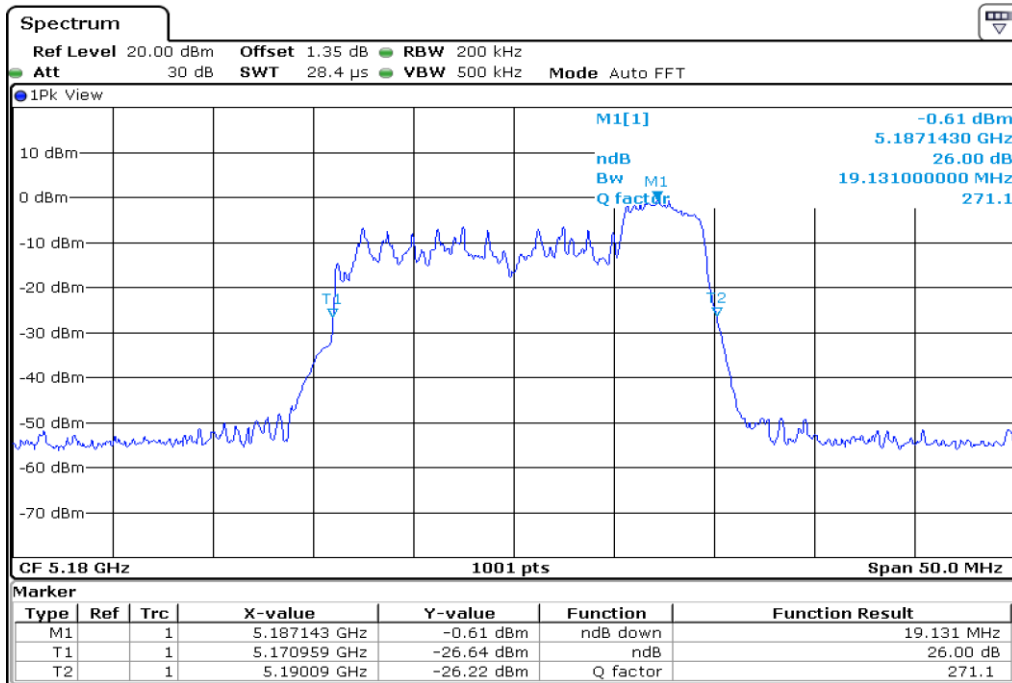

5 **Starddle 6 dB Bandwidth**

6 **Starddle 6 dB Bandwidth**

7	Starddle 6 dB Bandwith
---	------------------------

Test Band				WLAN_UNII1_AX			
Antenna				Ant 0			
Test Parameters for Channel Bandwidths							
Test Item	No.	Mode	Channel	Bandwidth	RU Tone	RB index	Verdict
26 dB Bandwidth	1	802.11ax HE20	36	20 MHz	26	Low	Pass
	2	802.11ax HE20	36	20 MHz	26	Middle	Pass
	3	802.11ax HE20	36	20 MHz	26	High	Pass
	4	802.11ax HE20	44	20 MHz	26	Low	Pass
	5	802.11ax HE20	44	20 MHz	26	Middle	Pass
	6	802.11ax HE20	44	20 MHz	26	High	Pass
	7	802.11ax HE20	48	20 MHz	26	Low	Pass
	8	802.11ax HE20	48	20 MHz	26	Middle	Pass
	9	802.11ax HE20	48	20 MHz	26	High	Pass
	10	802.11ax HE20	36	20 MHz	52	Low	Pass
	11	802.11ax HE20	36	20 MHz	52	Middle	Pass
	12	802.11ax HE20	36	20 MHz	52	High	Pass
	13	802.11ax HE20	44	20 MHz	52	Low	Pass
	14	802.11ax HE20	44	20 MHz	52	Middle	Pass
	15	802.11ax HE20	44	20 MHz	52	High	Pass
	16	802.11ax HE20	48	20 MHz	52	Low	Pass
	17	802.11ax HE20	48	20 MHz	52	Middle	Pass
	18	802.11ax HE20	48	20 MHz	52	High	Pass
	19	802.11ax HE20	36	20 MHz	106	Low	Pass
	20	802.11ax HE20	36	20 MHz	106	High	Pass
	21	802.11ax HE20	44	20 MHz	106	Low	Pass
	22	802.11ax HE20	44	20 MHz	106	High	Pass
	23	802.11ax HE20	48	20 MHz	106	Low	Pass
	24	802.11ax HE20	48	20 MHz	106	High	Pass
	25	802.11ax HE20	36	20 MHz	242	-	Pass
	26	802.11ax HE20	44	20 MHz	242	-	Pass
	27	802.11ax HE20	48	20 MHz	242	-	Pass
	28	802.11ax HE20	36	20 MHz	SU	-	Pass
	29	802.11ax HE20	44	20 MHz	SU	-	Pass
	30	802.11ax HE20	48	20 MHz	SU	-	Pass

1 26 dB Bandwidth

2 26 dB Bandwidth

3 26 dB Bandwidth

4 26 dB Bandwidth

5 **26 dB Bandwidth**

6 **26 dB Bandwidth**

7 26 dB Bandwidth

8 26 dB Bandwidth

9	26 dB Bandwidth
---	-----------------

10 **26 dB Bandwidth**

11 **26 dB Bandwidth**

12 26 dB Bandwidth

13 26 dB Bandwidth

14 **26 dB Bandwidth**

15 **26 dB Bandwidth**

16 26 dB Bandwidth