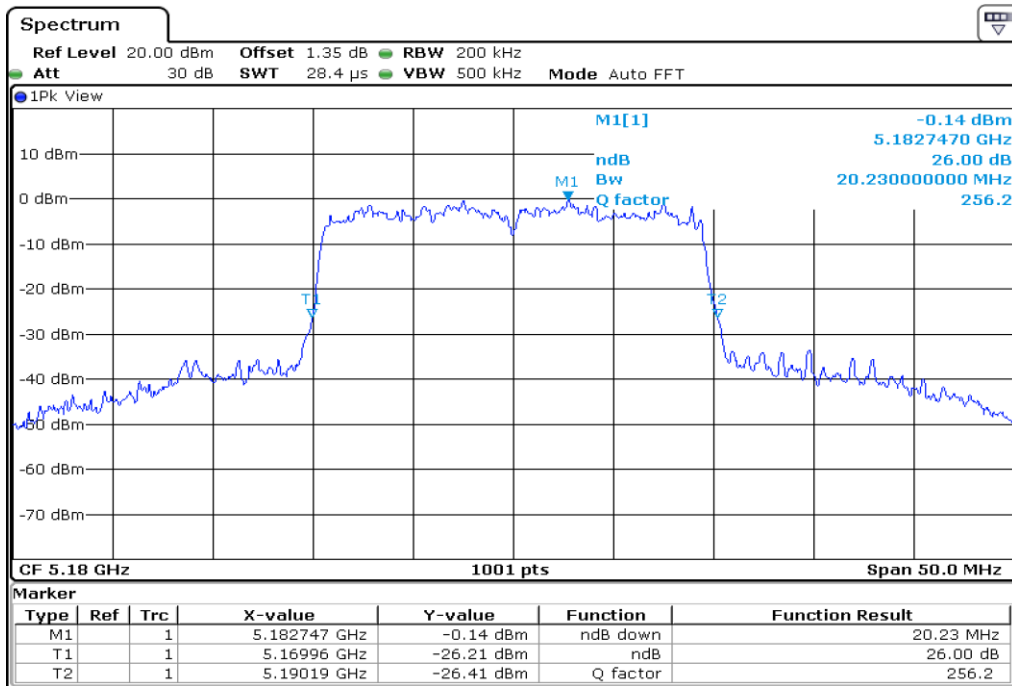

17 26 dB Bandwidth

18	26 dB Bandwidth
----	-----------------

19 26 dB Bandwidth

20 26 dB Bandwidth

21 26 dB Bandwidth

22 26 dB Bandwidth

23 **26 dB Bandwidth**

24 **26 dB Bandwidth**

25 26 dB Bandwidth

26 26 dB Bandwidth

27	26 dB Bandwidth
----	-----------------

28 **26 dB Bandwidth**

29 **26 dB Bandwidth**

30	26 dB Bandwidth
----	-----------------

Test Band				WLAN_UNII1_AX			
Antenna				Ant 1			
Test Parameters for Channel Bandwidths							
Test Item	No.	Mode	Channel	Bandwidth	RU Tone	RB index	Verdict
26 dB Bandwidth	1	802.11ax HE20	36	20 MHz	26	Low	Pass
	2	802.11ax HE20	36	20 MHz	26	Middle	Pass
	3	802.11ax HE20	36	20 MHz	26	High	Pass
	4	802.11ax HE20	44	20 MHz	26	Low	Pass
	5	802.11ax HE20	44	20 MHz	26	Middle	Pass
	6	802.11ax HE20	44	20 MHz	26	High	Pass
	7	802.11ax HE20	48	20 MHz	26	Low	Pass
	8	802.11ax HE20	48	20 MHz	26	Middle	Pass
	9	802.11ax HE20	48	20 MHz	26	High	Pass
	10	802.11ax HE20	36	20 MHz	52	Low	Pass
	11	802.11ax HE20	36	20 MHz	52	Middle	Pass
	12	802.11ax HE20	36	20 MHz	52	High	Pass
	13	802.11ax HE20	44	20 MHz	52	Low	Pass
	14	802.11ax HE20	44	20 MHz	52	Middle	Pass
	15	802.11ax HE20	44	20 MHz	52	High	Pass
	16	802.11ax HE20	48	20 MHz	52	Low	Pass
	17	802.11ax HE20	48	20 MHz	52	Middle	Pass
	18	802.11ax HE20	48	20 MHz	52	High	Pass
	19	802.11ax HE20	36	20 MHz	106	Low	Pass
	20	802.11ax HE20	36	20 MHz	106	High	Pass
	21	802.11ax HE20	44	20 MHz	106	Low	Pass
	22	802.11ax HE20	44	20 MHz	106	High	Pass
	23	802.11ax HE20	48	20 MHz	106	Low	Pass
	24	802.11ax HE20	48	20 MHz	106	High	Pass
	25	802.11ax HE20	36	20 MHz	242	-	Pass
	26	802.11ax HE20	44	20 MHz	242	-	Pass
	27	802.11ax HE20	48	20 MHz	242	-	Pass
	28	802.11ax HE20	36	20 MHz	SU	-	Pass
	29	802.11ax HE20	44	20 MHz	SU	-	Pass
	30	802.11ax HE20	48	20 MHz	SU	-	Pass