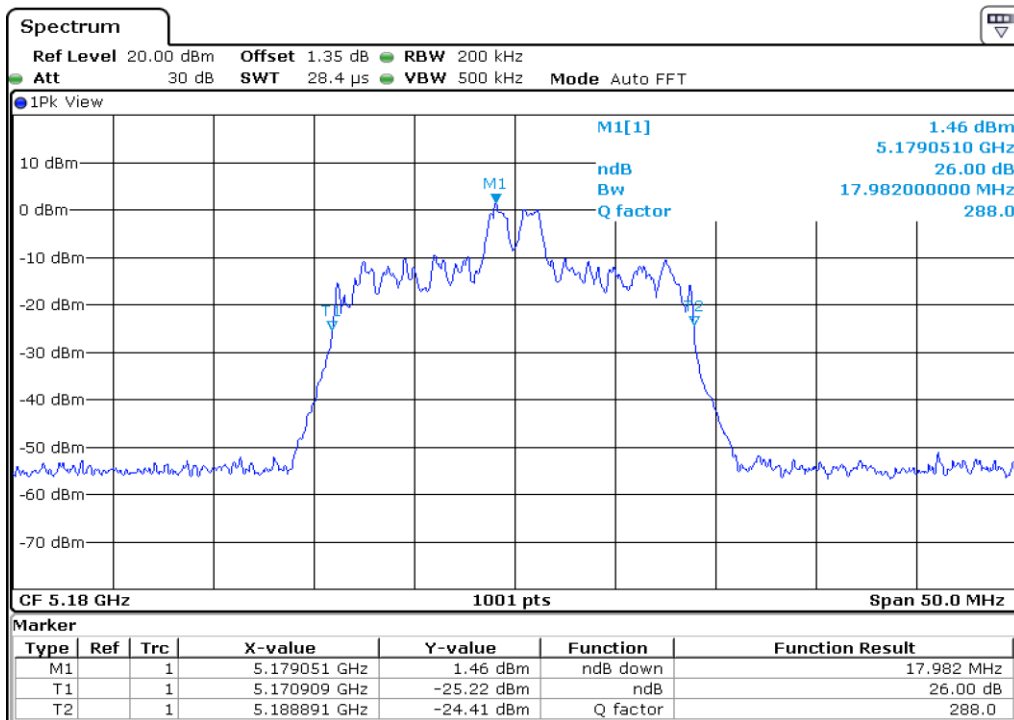

25 26 dB Bandwidth

26 26 dB Bandwidth

27	26 dB Bandwidth
----	-----------------

28 **26 dB Bandwidth**

29 **26 dB Bandwidth**

30	26 dB Bandwidth
----	-----------------

Test Band				WLAN_UNII1_AX			
Antenna				Ant 1			
Test Parameters for Channel Bandwidths							
Test Item	No.	Mode	Channel	Bandwidth	RU Tone	RB index	Verdict
26 dB Bandwidth	1	802.11ax HE20	36	20 MHz	26	Low	Pass
	2	802.11ax HE20	36	20 MHz	26	Middle	Pass
	3	802.11ax HE20	36	20 MHz	26	High	Pass
	4	802.11ax HE20	44	20 MHz	26	Low	Pass
	5	802.11ax HE20	44	20 MHz	26	Middle	Pass
	6	802.11ax HE20	44	20 MHz	26	High	Pass
	7	802.11ax HE20	48	20 MHz	26	Low	Pass
	8	802.11ax HE20	48	20 MHz	26	Middle	Pass
	9	802.11ax HE20	48	20 MHz	26	High	Pass
	10	802.11ax HE20	36	20 MHz	52	Low	Pass
	11	802.11ax HE20	36	20 MHz	52	Middle	Pass
	12	802.11ax HE20	36	20 MHz	52	High	Pass
	13	802.11ax HE20	44	20 MHz	52	Low	Pass
	14	802.11ax HE20	44	20 MHz	52	Middle	Pass
	15	802.11ax HE20	44	20 MHz	52	High	Pass
	16	802.11ax HE20	48	20 MHz	52	Low	Pass
	17	802.11ax HE20	48	20 MHz	52	Middle	Pass
	18	802.11ax HE20	48	20 MHz	52	High	Pass
	19	802.11ax HE20	36	20 MHz	106	Low	Pass
	20	802.11ax HE20	36	20 MHz	106	High	Pass
	21	802.11ax HE20	44	20 MHz	106	Low	Pass
	22	802.11ax HE20	44	20 MHz	106	High	Pass
	23	802.11ax HE20	48	20 MHz	106	Low	Pass
	24	802.11ax HE20	48	20 MHz	106	High	Pass
	25	802.11ax HE20	36	20 MHz	242	-	Pass
	26	802.11ax HE20	44	20 MHz	242	-	Pass
	27	802.11ax HE20	48	20 MHz	242	-	Pass
	28	802.11ax HE20	36	20 MHz	SU	-	Pass
	29	802.11ax HE20	44	20 MHz	SU	-	Pass
	30	802.11ax HE20	48	20 MHz	SU	-	Pass

1 **26 dB Bandwidth**

2 **26 dB Bandwidth**

3 **26 dB Bandwidth**

4 **26 dB Bandwidth**

5 26 dB Bandwidth

6 26 dB Bandwidth

9	26 dB Bandwidth
---	-----------------

10 **26 dB Bandwidth**