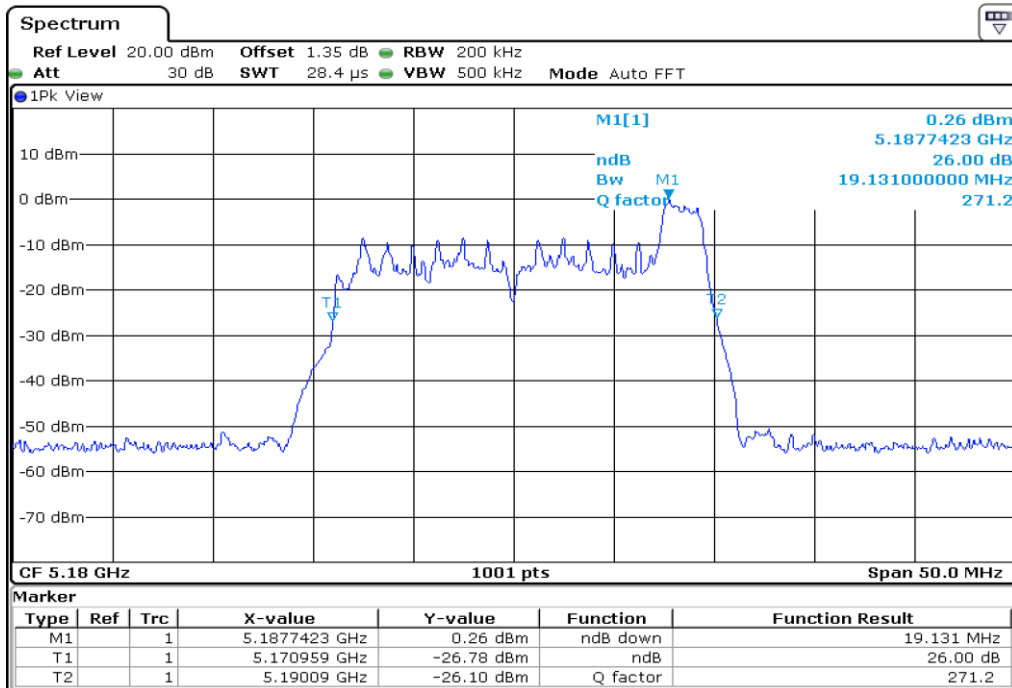

5 **Starddle 6 dB Bandwidth**

6 **Starddle 6 dB Bandwidth**

7	Starddle 6 dB Bandwith
---	------------------------

Test Band				WLAN_UNII1_AX			
Antenna				Ant 0			
Test Parameters for Channel Bandwidths							
Test Item	No.	Mode	Channel	Bandwidth	RU Tone	RB index	Verdict
26 dB Bandwidth	1	802.11ax HE20	36	20 MHz	26	Low	Pass
	2	802.11ax HE20	36	20 MHz	26	Middle	Pass
	3	802.11ax HE20	36	20 MHz	26	High	Pass
	4	802.11ax HE20	44	20 MHz	26	Low	Pass
	5	802.11ax HE20	44	20 MHz	26	Middle	Pass
	6	802.11ax HE20	44	20 MHz	26	High	Pass
	7	802.11ax HE20	48	20 MHz	26	Low	Pass
	8	802.11ax HE20	48	20 MHz	26	Middle	Pass
	9	802.11ax HE20	48	20 MHz	26	High	Pass
	10	802.11ax HE20	36	20 MHz	52	Low	Pass
	11	802.11ax HE20	36	20 MHz	52	Middle	Pass
	12	802.11ax HE20	36	20 MHz	52	High	Pass
	13	802.11ax HE20	44	20 MHz	52	Low	Pass
	14	802.11ax HE20	44	20 MHz	52	Middle	Pass
	15	802.11ax HE20	44	20 MHz	52	High	Pass
	16	802.11ax HE20	48	20 MHz	52	Low	Pass
	17	802.11ax HE20	48	20 MHz	52	Middle	Pass
	18	802.11ax HE20	48	20 MHz	52	High	Pass
	19	802.11ax HE20	36	20 MHz	106	Low	Pass
	20	802.11ax HE20	36	20 MHz	106	High	Pass
	21	802.11ax HE20	44	20 MHz	106	Low	Pass
	22	802.11ax HE20	44	20 MHz	106	High	Pass
	23	802.11ax HE20	48	20 MHz	106	Low	Pass
	24	802.11ax HE20	48	20 MHz	106	High	Pass
	25	802.11ax HE20	36	20 MHz	242	-	Pass
	26	802.11ax HE20	44	20 MHz	242	-	Pass
	27	802.11ax HE20	48	20 MHz	242	-	Pass
	28	802.11ax HE20	36	20 MHz	SU	-	Pass
	29	802.11ax HE20	44	20 MHz	SU	-	Pass
	30	802.11ax HE20	48	20 MHz	SU	-	Pass

1 26 dB Bandwidth

2 26 dB Bandwidth

3 26 dB Bandwidth

4 26 dB Bandwidth

5 **26 dB Bandwidth**

6 **26 dB Bandwidth**

7 26 dB Bandwidth

8 26 dB Bandwidth