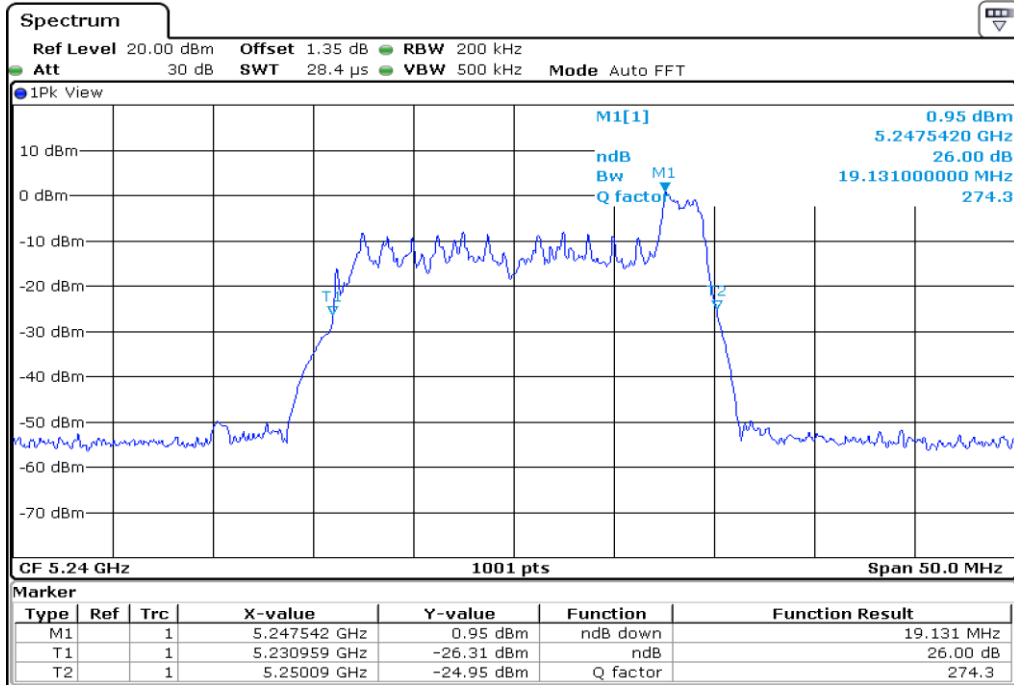

5 **Starddle 6 dB Bandwidth**

6 **Starddle 6 dB Bandwidth**

7	Starddle 6 dB Bandwith
---	------------------------

Test Band				WLAN_UNII1_AX			
Antenna				Ant 0			
Test Parameters for Channel Bandwidths							
Test Item	No.	Mode	Channel	Bandwidth	RU Tone	RB index	Verdict
26 dB Bandwidth	1	802.11ax HE20	36	20 MHz	26	Low	Pass
	2	802.11ax HE20	36	20 MHz	26	Middle	Pass
	3	802.11ax HE20	36	20 MHz	26	High	Pass
	4	802.11ax HE20	44	20 MHz	26	Low	Pass
	5	802.11ax HE20	44	20 MHz	26	Middle	Pass
	6	802.11ax HE20	44	20 MHz	26	High	Pass
	7	802.11ax HE20	48	20 MHz	26	Low	Pass
	8	802.11ax HE20	48	20 MHz	26	Middle	Pass
	9	802.11ax HE20	48	20 MHz	26	High	Pass
	10	802.11ax HE20	36	20 MHz	52	Low	Pass
	11	802.11ax HE20	36	20 MHz	52	Middle	Pass
	12	802.11ax HE20	36	20 MHz	52	High	Pass
	13	802.11ax HE20	44	20 MHz	52	Low	Pass
	14	802.11ax HE20	44	20 MHz	52	Middle	Pass
	15	802.11ax HE20	44	20 MHz	52	High	Pass
	16	802.11ax HE20	48	20 MHz	52	Low	Pass
	17	802.11ax HE20	48	20 MHz	52	Middle	Pass
	18	802.11ax HE20	48	20 MHz	52	High	Pass
	19	802.11ax HE20	36	20 MHz	106	Low	Pass
	20	802.11ax HE20	36	20 MHz	106	High	Pass
	21	802.11ax HE20	44	20 MHz	106	Low	Pass
	22	802.11ax HE20	44	20 MHz	106	High	Pass
	23	802.11ax HE20	48	20 MHz	106	Low	Pass
	24	802.11ax HE20	48	20 MHz	106	High	Pass
	25	802.11ax HE20	36	20 MHz	242	-	Pass
	26	802.11ax HE20	44	20 MHz	242	-	Pass
	27	802.11ax HE20	48	20 MHz	242	-	Pass
	28	802.11ax HE20	36	20 MHz	SU	-	Pass
	29	802.11ax HE20	44	20 MHz	SU	-	Pass
	30	802.11ax HE20	48	20 MHz	SU	-	Pass

1 26 dB Bandwidth

2 26 dB Bandwidth

3 26 dB Bandwidth

4 26 dB Bandwidth

5 **26 dB Bandwidth**

6 **26 dB Bandwidth**

7 26 dB Bandwidth

8 26 dB Bandwidth

9	26 dB Bandwidth
---	-----------------

10 **26 dB Bandwidth**

11 **26 dB Bandwidth**

12 26 dB Bandwidth

13 26 dB Bandwidth

14 **26 dB Bandwidth**

15 **26 dB Bandwidth**

16 26 dB Bandwidth