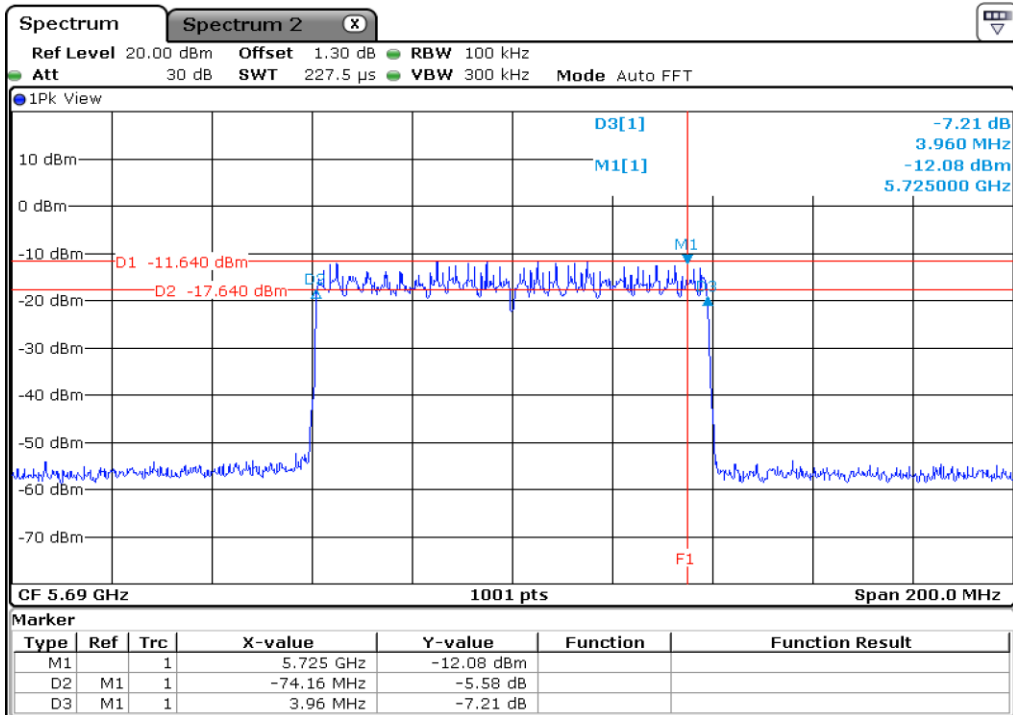

5 **Starddle 6 dB Bandwidth**

6 **Starddle 6 dB Bandwidth**

7	Starddle 6 dB Bandwith
---	------------------------

Test Band				WLAN_UNII1_AX			
Antenna				Ant 0			
Test Parameters for Channel Bandwidths							
Test Item	No.	Mode	Channel	Bandwidth	RU Tone	RB index	Verdict
26 dB Bandwidth	1	802.11ax HE20	36	20 MHz	26	Low	Pass
	2	802.11ax HE20	36	20 MHz	26	Middle	Pass
	3	802.11ax HE20	36	20 MHz	26	High	Pass
	4	802.11ax HE20	44	20 MHz	26	Low	Pass
	5	802.11ax HE20	44	20 MHz	26	Middle	Pass
	6	802.11ax HE20	44	20 MHz	26	High	Pass
	7	802.11ax HE20	48	20 MHz	26	Low	Pass
	8	802.11ax HE20	48	20 MHz	26	Middle	Pass
	9	802.11ax HE20	48	20 MHz	26	High	Pass
	10	802.11ax HE20	36	20 MHz	52	Low	Pass
	11	802.11ax HE20	36	20 MHz	52	Middle	Pass
	12	802.11ax HE20	36	20 MHz	52	High	Pass
	13	802.11ax HE20	44	20 MHz	52	Low	Pass
	14	802.11ax HE20	44	20 MHz	52	Middle	Pass
	15	802.11ax HE20	44	20 MHz	52	High	Pass
	16	802.11ax HE20	48	20 MHz	52	Low	Pass
	17	802.11ax HE20	48	20 MHz	52	Middle	Pass
	18	802.11ax HE20	48	20 MHz	52	High	Pass
	19	802.11ax HE20	36	20 MHz	106	Low	Pass
	20	802.11ax HE20	36	20 MHz	106	High	Pass
	21	802.11ax HE20	44	20 MHz	106	Low	Pass
	22	802.11ax HE20	44	20 MHz	106	High	Pass
	23	802.11ax HE20	48	20 MHz	106	Low	Pass
	24	802.11ax HE20	48	20 MHz	106	High	Pass
	25	802.11ax HE20	36	20 MHz	242	-	Pass
	26	802.11ax HE20	44	20 MHz	242	-	Pass
	27	802.11ax HE20	48	20 MHz	242	-	Pass
	28	802.11ax HE20	36	20 MHz	SU	-	Pass
	29	802.11ax HE20	44	20 MHz	SU	-	Pass
	30	802.11ax HE20	48	20 MHz	SU	-	Pass

1 26 dB Bandwidth

2 26 dB Bandwidth

3 26 dB Bandwidth

4 26 dB Bandwidth

5 **26 dB Bandwidth**

6 **26 dB Bandwidth**

7 26 dB Bandwidth

8 26 dB Bandwidth