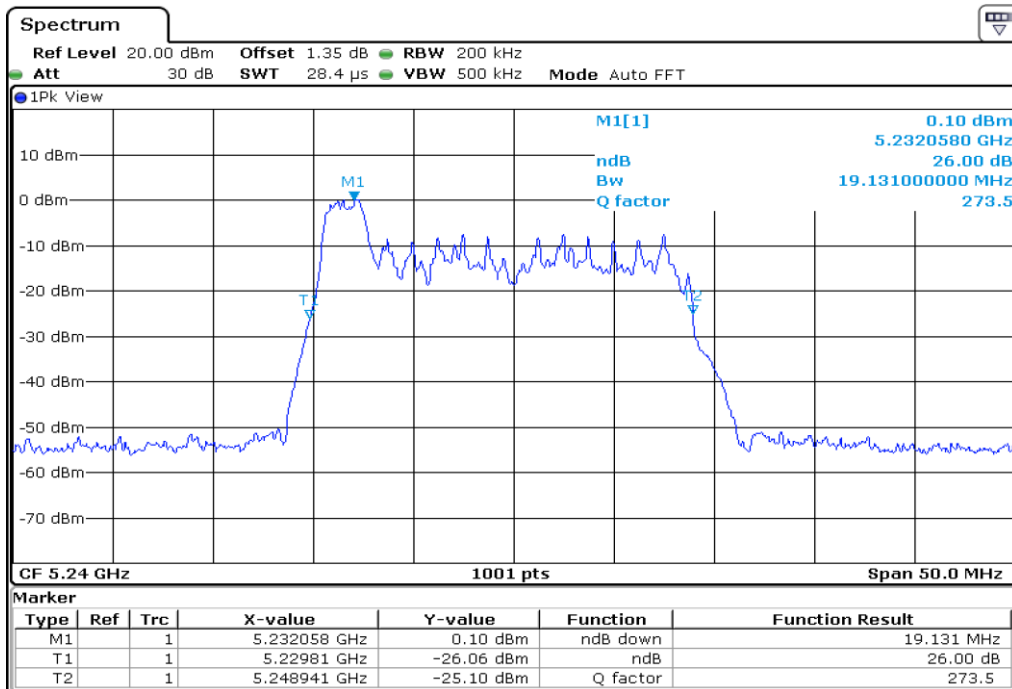

5 **Starddle 6 dB Bandwidth**

6 **Starddle 6 dB Bandwidth**

7	Starddle 6 dB Bandwith
---	------------------------

Test Band				WLAN_UNII1_AX			
Antenna				Ant 0			
Test Parameters for Channel Bandwidths							
Test Item	No.	Mode	Channel	Bandwidth	RU Tone	RB index	Verdict
26 dB Bandwidth	1	802.11ax HE20	36	20 MHz	26	Low	Pass
	2	802.11ax HE20	36	20 MHz	26	Middle	Pass
	3	802.11ax HE20	36	20 MHz	26	High	Pass
	4	802.11ax HE20	44	20 MHz	26	Low	Pass
	5	802.11ax HE20	44	20 MHz	26	Middle	Pass
	6	802.11ax HE20	44	20 MHz	26	High	Pass
	7	802.11ax HE20	48	20 MHz	26	Low	Pass
	8	802.11ax HE20	48	20 MHz	26	Middle	Pass
	9	802.11ax HE20	48	20 MHz	26	High	Pass
	10	802.11ax HE20	36	20 MHz	52	Low	Pass
	11	802.11ax HE20	36	20 MHz	52	Middle	Pass
	12	802.11ax HE20	36	20 MHz	52	High	Pass
	13	802.11ax HE20	44	20 MHz	52	Low	Pass
	14	802.11ax HE20	44	20 MHz	52	Middle	Pass
	15	802.11ax HE20	44	20 MHz	52	High	Pass
	16	802.11ax HE20	48	20 MHz	52	Low	Pass
	17	802.11ax HE20	48	20 MHz	52	Middle	Pass
	18	802.11ax HE20	48	20 MHz	52	High	Pass
	19	802.11ax HE20	36	20 MHz	106	Low	Pass
	20	802.11ax HE20	36	20 MHz	106	High	Pass
	21	802.11ax HE20	44	20 MHz	106	Low	Pass
	22	802.11ax HE20	44	20 MHz	106	High	Pass
	23	802.11ax HE20	48	20 MHz	106	Low	Pass
	24	802.11ax HE20	48	20 MHz	106	High	Pass
	25	802.11ax HE20	36	20 MHz	242	-	Pass
	26	802.11ax HE20	44	20 MHz	242	-	Pass
	27	802.11ax HE20	48	20 MHz	242	-	Pass
	28	802.11ax HE20	36	20 MHz	SU	-	Pass
	29	802.11ax HE20	44	20 MHz	SU	-	Pass
	30	802.11ax HE20	48	20 MHz	SU	-	Pass

1 26 dB Bandwidth

2 26 dB Bandwidth

3 26 dB Bandwidth

4 26 dB Bandwidth

5 **26 dB Bandwidth**

6 **26 dB Bandwidth**

7 26 dB Bandwidth

8 26 dB Bandwidth

9	26 dB Bandwidth
---	-----------------

10 **26 dB Bandwidth**

11 **26 dB Bandwidth**

12 26 dB Bandwidth

13 26 dB Bandwidth

14 **26 dB Bandwidth**

15 **26 dB Bandwidth**

16 26 dB Bandwidth