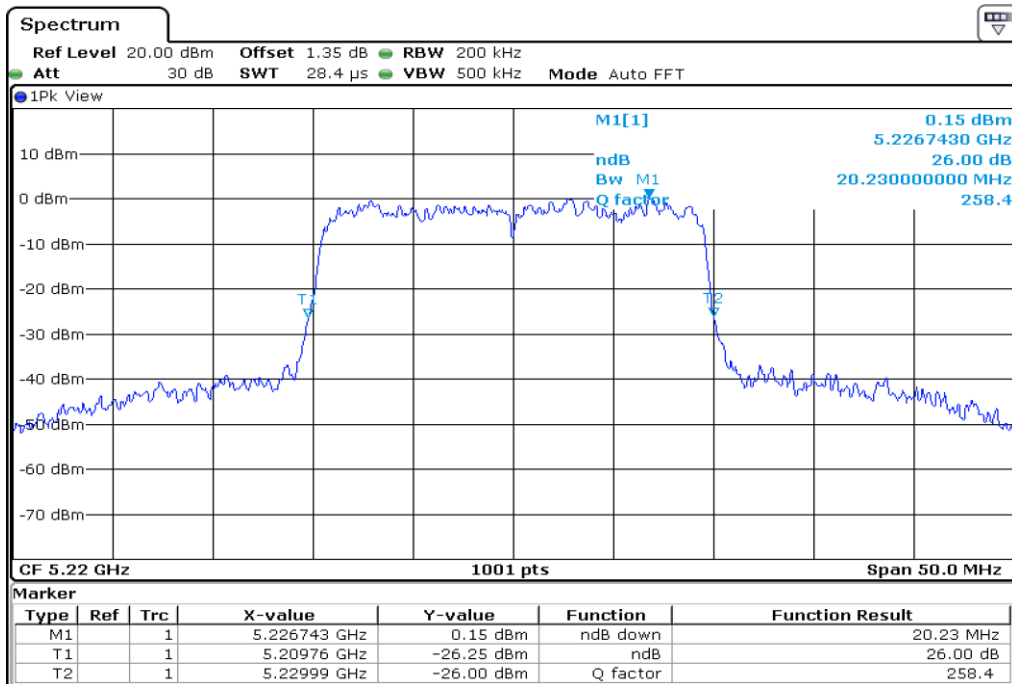

25 26 dB Bandwidth

26 26 dB Bandwidth

27	26 dB Bandwidth
----	-----------------

28 **26 dB Bandwidth**

29 **26 dB Bandwidth**

30	26 dB Bandwidth
----	-----------------

Test Band				WLAN_UNII1_AX			
Antenna				Ant 1			
Test Parameters for Channel Bandwidths							
Test Item	No.	Mode	Channel	Bandwidth	RU Tone	RB index	Verdict
26 dB Bandwidth	1	802.11ax HE20	36	20 MHz	26	Low	Pass
	2	802.11ax HE20	36	20 MHz	26	Middle	Pass
	3	802.11ax HE20	36	20 MHz	26	High	Pass
	4	802.11ax HE20	44	20 MHz	26	Low	Pass
	5	802.11ax HE20	44	20 MHz	26	Middle	Pass
	6	802.11ax HE20	44	20 MHz	26	High	Pass
	7	802.11ax HE20	48	20 MHz	26	Low	Pass
	8	802.11ax HE20	48	20 MHz	26	Middle	Pass
	9	802.11ax HE20	48	20 MHz	26	High	Pass
	10	802.11ax HE20	36	20 MHz	52	Low	Pass
	11	802.11ax HE20	36	20 MHz	52	Middle	Pass
	12	802.11ax HE20	36	20 MHz	52	High	Pass
	13	802.11ax HE20	44	20 MHz	52	Low	Pass
	14	802.11ax HE20	44	20 MHz	52	Middle	Pass
	15	802.11ax HE20	44	20 MHz	52	High	Pass
	16	802.11ax HE20	48	20 MHz	52	Low	Pass
	17	802.11ax HE20	48	20 MHz	52	Middle	Pass
	18	802.11ax HE20	48	20 MHz	52	High	Pass
	19	802.11ax HE20	36	20 MHz	106	Low	Pass
	20	802.11ax HE20	36	20 MHz	106	High	Pass
	21	802.11ax HE20	44	20 MHz	106	Low	Pass
	22	802.11ax HE20	44	20 MHz	106	High	Pass
	23	802.11ax HE20	48	20 MHz	106	Low	Pass
	24	802.11ax HE20	48	20 MHz	106	High	Pass
	25	802.11ax HE20	36	20 MHz	242	-	Pass
	26	802.11ax HE20	44	20 MHz	242	-	Pass
	27	802.11ax HE20	48	20 MHz	242	-	Pass
	28	802.11ax HE20	36	20 MHz	SU	-	Pass
	29	802.11ax HE20	44	20 MHz	SU	-	Pass
	30	802.11ax HE20	48	20 MHz	SU	-	Pass

1 **26 dB Bandwidth**

2 **26 dB Bandwidth**

3 **26 dB Bandwidth**

4 **26 dB Bandwidth**

5 26 dB Bandwidth

6 26 dB Bandwidth

9	26 dB Bandwidth
---	-----------------

10 **26 dB Bandwidth**