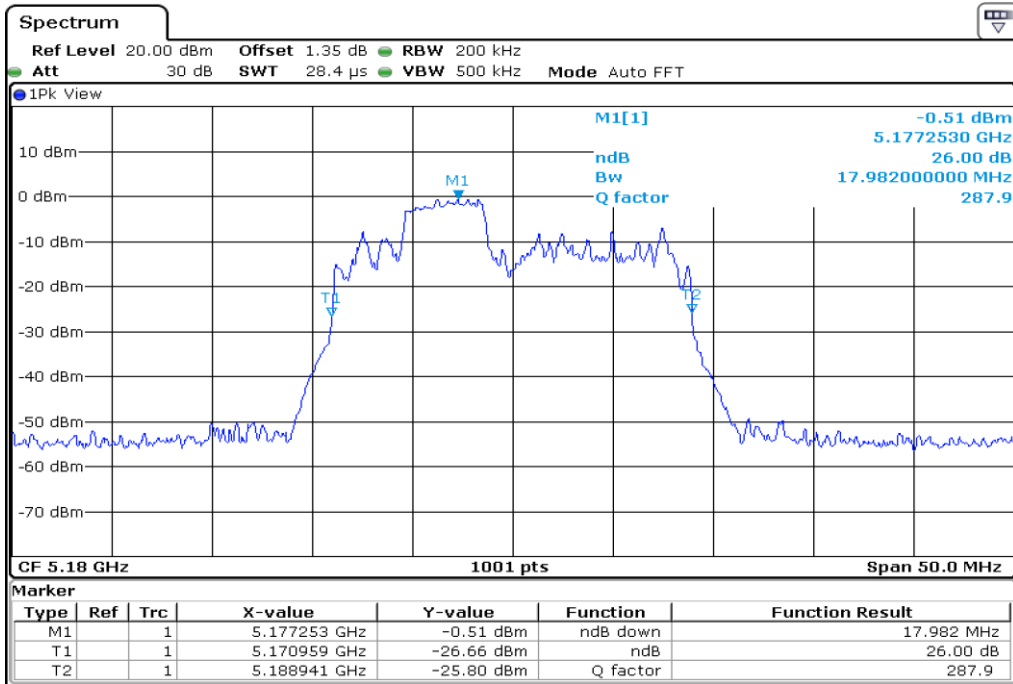

5 **Starddle 6 dB Bandwidth**

6 **Starddle 6 dB Bandwidth**

7	Starddle 6 dB Bandwith
---	------------------------

Test Band				WLAN_UNII1_AX			
Antenna				Ant 0			
Test Parameters for Channel Bandwidths							
Test Item	No.	Mode	Channel	Bandwidth	RU Tone	RB index	Verdict
26 dB Bandwidth	1	802.11ax HE20	36	20 MHz	26	Low	Pass
	2	802.11ax HE20	36	20 MHz	26	Middle	Pass
	3	802.11ax HE20	36	20 MHz	26	High	Pass
	4	802.11ax HE20	44	20 MHz	26	Low	Pass
	5	802.11ax HE20	44	20 MHz	26	Middle	Pass
	6	802.11ax HE20	44	20 MHz	26	High	Pass
	7	802.11ax HE20	48	20 MHz	26	Low	Pass
	8	802.11ax HE20	48	20 MHz	26	Middle	Pass
	9	802.11ax HE20	48	20 MHz	26	High	Pass
	10	802.11ax HE20	36	20 MHz	52	Low	Pass
	11	802.11ax HE20	36	20 MHz	52	Middle	Pass
	12	802.11ax HE20	36	20 MHz	52	High	Pass
	13	802.11ax HE20	44	20 MHz	52	Low	Pass
	14	802.11ax HE20	44	20 MHz	52	Middle	Pass
	15	802.11ax HE20	44	20 MHz	52	High	Pass
	16	802.11ax HE20	48	20 MHz	52	Low	Pass
	17	802.11ax HE20	48	20 MHz	52	Middle	Pass
	18	802.11ax HE20	48	20 MHz	52	High	Pass
	19	802.11ax HE20	36	20 MHz	106	Low	Pass
	20	802.11ax HE20	36	20 MHz	106	High	Pass
	21	802.11ax HE20	44	20 MHz	106	Low	Pass
	22	802.11ax HE20	44	20 MHz	106	High	Pass
	23	802.11ax HE20	48	20 MHz	106	Low	Pass
	24	802.11ax HE20	48	20 MHz	106	High	Pass
	25	802.11ax HE20	36	20 MHz	242	-	Pass
	26	802.11ax HE20	44	20 MHz	242	-	Pass
	27	802.11ax HE20	48	20 MHz	242	-	Pass
	28	802.11ax HE20	36	20 MHz	SU	-	Pass
	29	802.11ax HE20	44	20 MHz	SU	-	Pass
	30	802.11ax HE20	48	20 MHz	SU	-	Pass

1 26 dB Bandwidth

2 26 dB Bandwidth

3 26 dB Bandwidth

4 26 dB Bandwidth

5 **26 dB Bandwidth**

6 **26 dB Bandwidth**

7 26 dB Bandwidth

8 26 dB Bandwidth

9	26 dB Bandwidth
---	-----------------

10 **26 dB Bandwidth**

11 **26 dB Bandwidth**

12 26 dB Bandwidth

13 26 dB Bandwidth

14 **26 dB Bandwidth**

15 **26 dB Bandwidth**

16 26 dB Bandwidth