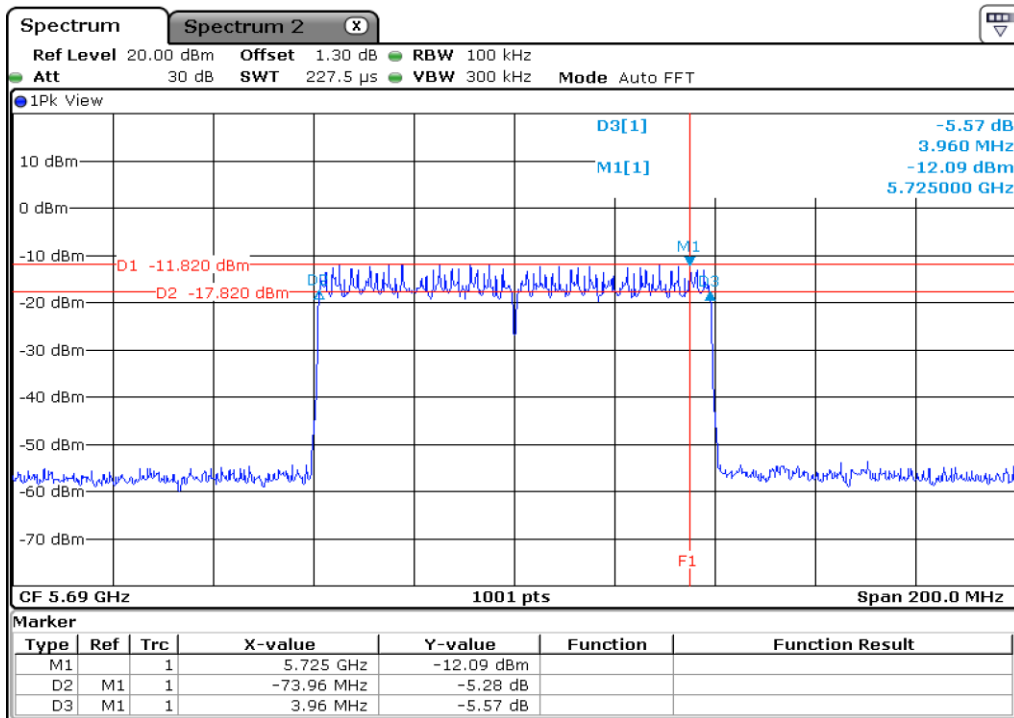

5 **Starddle 6 dB Bandwidth**

6 **Starddle 6 dB Bandwidth**

7	Starddle 6 dB Bandwith
---	------------------------

Test Band				WLAN_UNII1_AX			
Antenna				Ant 0			
Test Parameters for Channel Bandwidths							
Test Item	No.	Mode	Channel	Bandwidth	RU Tone	RB index	Verdict
26 dB Bandwidth	1	802.11ax HE20	36	20 MHz	26	Low	Pass
	2	802.11ax HE20	36	20 MHz	26	Middle	Pass
	3	802.11ax HE20	36	20 MHz	26	High	Pass
	4	802.11ax HE20	44	20 MHz	26	Low	Pass
	5	802.11ax HE20	44	20 MHz	26	Middle	Pass
	6	802.11ax HE20	44	20 MHz	26	High	Pass
	7	802.11ax HE20	48	20 MHz	26	Low	Pass
	8	802.11ax HE20	48	20 MHz	26	Middle	Pass
	9	802.11ax HE20	48	20 MHz	26	High	Pass
	10	802.11ax HE20	36	20 MHz	52	Low	Pass
	11	802.11ax HE20	36	20 MHz	52	Middle	Pass
	12	802.11ax HE20	36	20 MHz	52	High	Pass
	13	802.11ax HE20	44	20 MHz	52	Low	Pass
	14	802.11ax HE20	44	20 MHz	52	Middle	Pass
	15	802.11ax HE20	44	20 MHz	52	High	Pass
	16	802.11ax HE20	48	20 MHz	52	Low	Pass
	17	802.11ax HE20	48	20 MHz	52	Middle	Pass
	18	802.11ax HE20	48	20 MHz	52	High	Pass
	19	802.11ax HE20	36	20 MHz	106	Low	Pass
	20	802.11ax HE20	36	20 MHz	106	High	Pass
	21	802.11ax HE20	44	20 MHz	106	Low	Pass
	22	802.11ax HE20	44	20 MHz	106	High	Pass
	23	802.11ax HE20	48	20 MHz	106	Low	Pass
	24	802.11ax HE20	48	20 MHz	106	High	Pass
	25	802.11ax HE20	36	20 MHz	242	-	Pass
	26	802.11ax HE20	44	20 MHz	242	-	Pass
	27	802.11ax HE20	48	20 MHz	242	-	Pass
	28	802.11ax HE20	36	20 MHz	SU	-	Pass
	29	802.11ax HE20	44	20 MHz	SU	-	Pass
	30	802.11ax HE20	48	20 MHz	SU	-	Pass

1 26 dB Bandwidth

2 26 dB Bandwidth

3 26 dB Bandwidth

4 26 dB Bandwidth

5 **26 dB Bandwidth**

6 **26 dB Bandwidth**

7 26 dB Bandwidth

8 26 dB Bandwidth