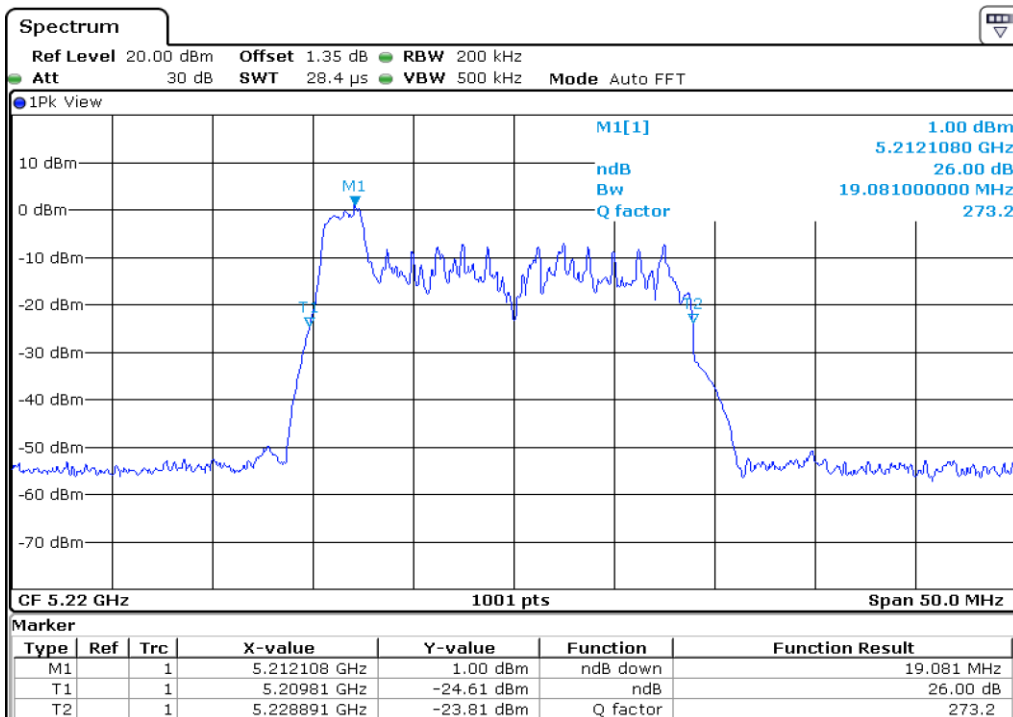

25 26 dB Bandwidth

26 26 dB Bandwidth

27	26 dB Bandwidth
----	-----------------

28 **26 dB Bandwidth**

29 **26 dB Bandwidth**

30	26 dB Bandwidth
----	-----------------

Test Band				WLAN_UNII1_AX			
Antenna				Ant 1			
Test Parameters for Channel Bandwidths							
Test Item	No.	Mode	Channel	Bandwidth	RU Tone	RB index	Verdict
26 dB Bandwidth	1	802.11ax HE20	36	20 MHz	26	Low	Pass
	2	802.11ax HE20	36	20 MHz	26	Middle	Pass
	3	802.11ax HE20	36	20 MHz	26	High	Pass
	4	802.11ax HE20	44	20 MHz	26	Low	Pass
	5	802.11ax HE20	44	20 MHz	26	Middle	Pass
	6	802.11ax HE20	44	20 MHz	26	High	Pass
	7	802.11ax HE20	48	20 MHz	26	Low	Pass
	8	802.11ax HE20	48	20 MHz	26	Middle	Pass
	9	802.11ax HE20	48	20 MHz	26	High	Pass
	10	802.11ax HE20	36	20 MHz	52	Low	Pass
	11	802.11ax HE20	36	20 MHz	52	Middle	Pass
	12	802.11ax HE20	36	20 MHz	52	High	Pass
	13	802.11ax HE20	44	20 MHz	52	Low	Pass
	14	802.11ax HE20	44	20 MHz	52	Middle	Pass
	15	802.11ax HE20	44	20 MHz	52	High	Pass
	16	802.11ax HE20	48	20 MHz	52	Low	Pass
	17	802.11ax HE20	48	20 MHz	52	Middle	Pass
	18	802.11ax HE20	48	20 MHz	52	High	Pass
	19	802.11ax HE20	36	20 MHz	106	Low	Pass
	20	802.11ax HE20	36	20 MHz	106	High	Pass
	21	802.11ax HE20	44	20 MHz	106	Low	Pass
	22	802.11ax HE20	44	20 MHz	106	High	Pass
	23	802.11ax HE20	48	20 MHz	106	Low	Pass
	24	802.11ax HE20	48	20 MHz	106	High	Pass
	25	802.11ax HE20	36	20 MHz	242	-	Pass
	26	802.11ax HE20	44	20 MHz	242	-	Pass
	27	802.11ax HE20	48	20 MHz	242	-	Pass
	28	802.11ax HE20	36	20 MHz	SU	-	Pass
	29	802.11ax HE20	44	20 MHz	SU	-	Pass
	30	802.11ax HE20	48	20 MHz	SU	-	Pass

1 **26 dB Bandwidth**

2 **26 dB Bandwidth**

3 **26 dB Bandwidth**

4 **26 dB Bandwidth**

5 26 dB Bandwidth

6 26 dB Bandwidth

9	26 dB Bandwidth
---	-----------------

10 **26 dB Bandwidth**