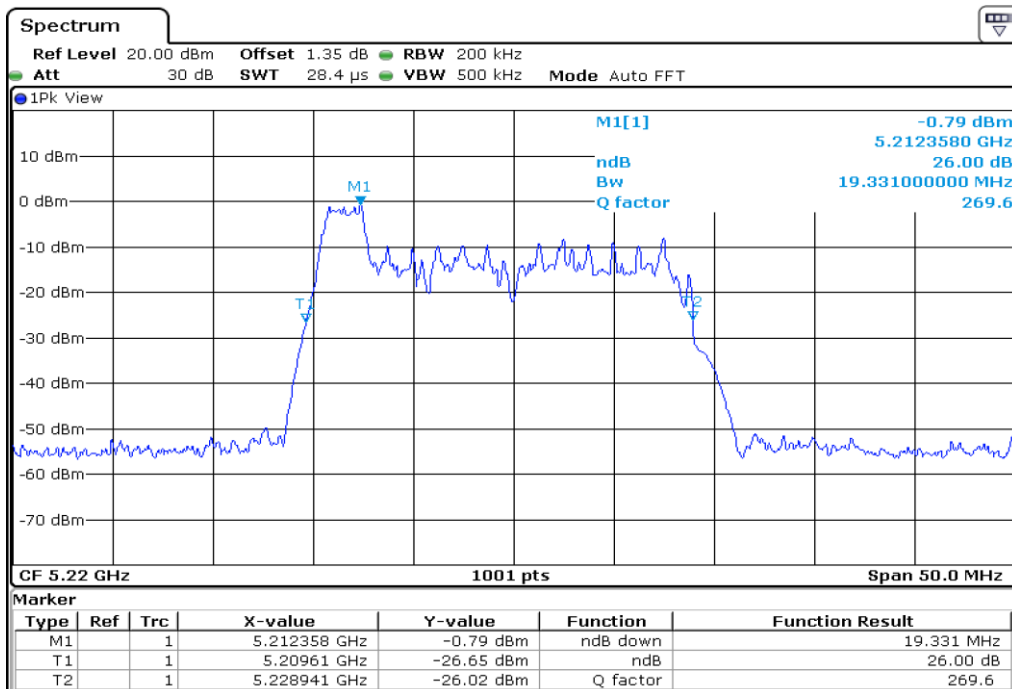

5 **Starddle 6 dB Bandwidth**

6 **Starddle 6 dB Bandwidth**

7	Starddle 6 dB Bandwith
---	------------------------

Test Band				WLAN_UNII1_AX			
Antenna				Ant 0			
Test Parameters for Channel Bandwidths							
Test Item	No.	Mode	Channel	Bandwidth	RU Tone	RB index	Verdict
26 dB Bandwidth	1	802.11ax HE20	36	20 MHz	26	Low	Pass
	2	802.11ax HE20	36	20 MHz	26	Middle	Pass
	3	802.11ax HE20	36	20 MHz	26	High	Pass
	4	802.11ax HE20	44	20 MHz	26	Low	Pass
	5	802.11ax HE20	44	20 MHz	26	Middle	Pass
	6	802.11ax HE20	44	20 MHz	26	High	Pass
	7	802.11ax HE20	48	20 MHz	26	Low	Pass
	8	802.11ax HE20	48	20 MHz	26	Middle	Pass
	9	802.11ax HE20	48	20 MHz	26	High	Pass
	10	802.11ax HE20	36	20 MHz	52	Low	Pass
	11	802.11ax HE20	36	20 MHz	52	Middle	Pass
	12	802.11ax HE20	36	20 MHz	52	High	Pass
	13	802.11ax HE20	44	20 MHz	52	Low	Pass
	14	802.11ax HE20	44	20 MHz	52	Middle	Pass
	15	802.11ax HE20	44	20 MHz	52	High	Pass
	16	802.11ax HE20	48	20 MHz	52	Low	Pass
	17	802.11ax HE20	48	20 MHz	52	Middle	Pass
	18	802.11ax HE20	48	20 MHz	52	High	Pass
	19	802.11ax HE20	36	20 MHz	106	Low	Pass
	20	802.11ax HE20	36	20 MHz	106	High	Pass
	21	802.11ax HE20	44	20 MHz	106	Low	Pass
	22	802.11ax HE20	44	20 MHz	106	High	Pass
	23	802.11ax HE20	48	20 MHz	106	Low	Pass
	24	802.11ax HE20	48	20 MHz	106	High	Pass
	25	802.11ax HE20	36	20 MHz	242	-	Pass
	26	802.11ax HE20	44	20 MHz	242	-	Pass
	27	802.11ax HE20	48	20 MHz	242	-	Pass
	28	802.11ax HE20	36	20 MHz	SU	-	Pass
	29	802.11ax HE20	44	20 MHz	SU	-	Pass
	30	802.11ax HE20	48	20 MHz	SU	-	Pass

1 26 dB Bandwidth

2 26 dB Bandwidth

3 26 dB Bandwidth

4 26 dB Bandwidth

5 **26 dB Bandwidth**

6 **26 dB Bandwidth**

7 26 dB Bandwidth

8 26 dB Bandwidth

9	26 dB Bandwidth
---	-----------------

10 **26 dB Bandwidth**

11 **26 dB Bandwidth**

12 26 dB Bandwidth

13 26 dB Bandwidth

14 **26 dB Bandwidth**

15 **26 dB Bandwidth**

16 26 dB Bandwidth