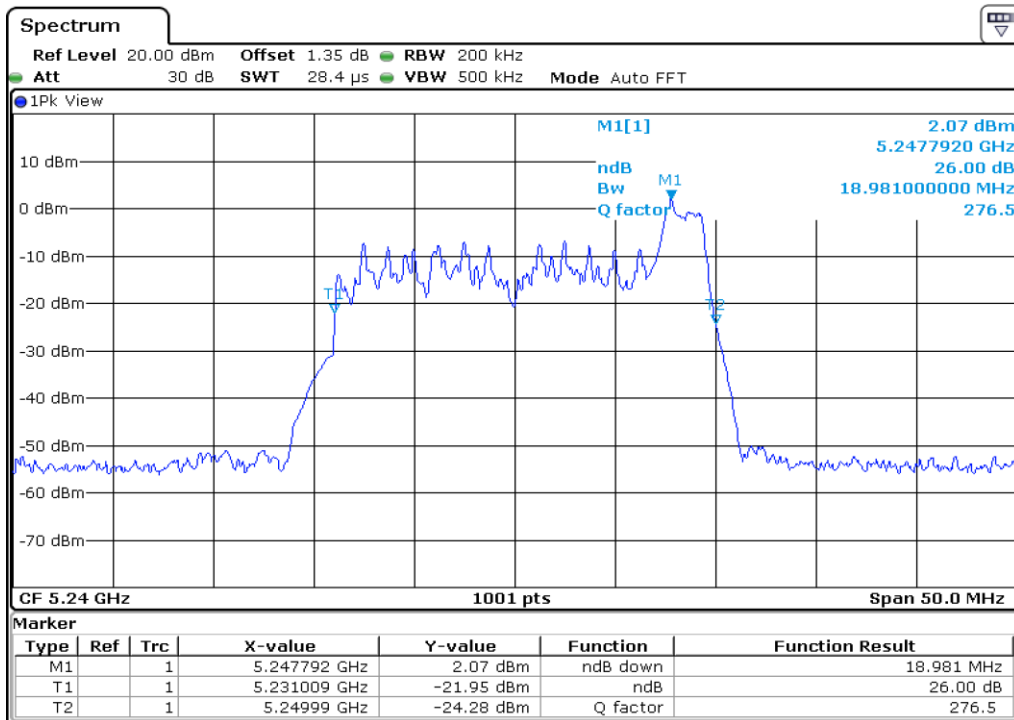

25 26 dB Bandwidth

26 26 dB Bandwidth

27	26 dB Bandwidth
----	-----------------

28 **26 dB Bandwidth**

29 **26 dB Bandwidth**

30	26 dB Bandwidth
----	-----------------

Test Band				WLAN_UNII1_AX			
Antenna				Ant 1			
Test Parameters for Channel Bandwidths							
Test Item	No.	Mode	Channel	Bandwidth	RU Tone	RB index	Verdict
26 dB Bandwidth	1	802.11ax HE20	36	20 MHz	26	Low	Pass
	2	802.11ax HE20	36	20 MHz	26	Middle	Pass
	3	802.11ax HE20	36	20 MHz	26	High	Pass
	4	802.11ax HE20	44	20 MHz	26	Low	Pass
	5	802.11ax HE20	44	20 MHz	26	Middle	Pass
	6	802.11ax HE20	44	20 MHz	26	High	Pass
	7	802.11ax HE20	48	20 MHz	26	Low	Pass
	8	802.11ax HE20	48	20 MHz	26	Middle	Pass
	9	802.11ax HE20	48	20 MHz	26	High	Pass
	10	802.11ax HE20	36	20 MHz	52	Low	Pass
	11	802.11ax HE20	36	20 MHz	52	Middle	Pass
	12	802.11ax HE20	36	20 MHz	52	High	Pass
	13	802.11ax HE20	44	20 MHz	52	Low	Pass
	14	802.11ax HE20	44	20 MHz	52	Middle	Pass
	15	802.11ax HE20	44	20 MHz	52	High	Pass
	16	802.11ax HE20	48	20 MHz	52	Low	Pass
	17	802.11ax HE20	48	20 MHz	52	Middle	Pass
	18	802.11ax HE20	48	20 MHz	52	High	Pass
	19	802.11ax HE20	36	20 MHz	106	Low	Pass
	20	802.11ax HE20	36	20 MHz	106	High	Pass
	21	802.11ax HE20	44	20 MHz	106	Low	Pass
	22	802.11ax HE20	44	20 MHz	106	High	Pass
	23	802.11ax HE20	48	20 MHz	106	Low	Pass
	24	802.11ax HE20	48	20 MHz	106	High	Pass
	25	802.11ax HE20	36	20 MHz	242	-	Pass
	26	802.11ax HE20	44	20 MHz	242	-	Pass
	27	802.11ax HE20	48	20 MHz	242	-	Pass
	28	802.11ax HE20	36	20 MHz	SU	-	Pass
	29	802.11ax HE20	44	20 MHz	SU	-	Pass
	30	802.11ax HE20	48	20 MHz	SU	-	Pass

1 **26 dB Bandwidth**

2 **26 dB Bandwidth**

3 **26 dB Bandwidth**

4 **26 dB Bandwidth**

5 26 dB Bandwidth

6 26 dB Bandwidth

9	26 dB Bandwidth
---	-----------------

10 **26 dB Bandwidth**

11 **26 dB Bandwidth**

12 26 dB Bandwidth

13 26 dB Bandwidth

14 **26 dB Bandwidth**

15 **26 dB Bandwidth**

16 **26 dB Bandwidth**

17 **26 dB Bandwidth**

18	26 dB Bandwidth
----	-----------------