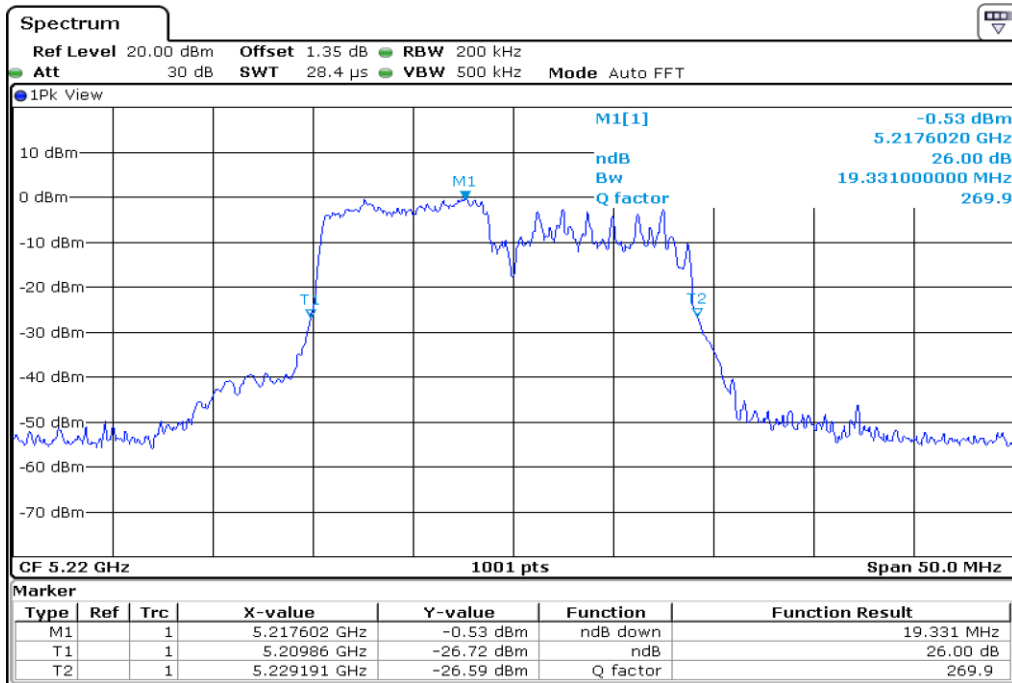

17 26 dB Bandwidth

18	26 dB Bandwidth
----	-----------------

19 26 dB Bandwidth

20 26 dB Bandwidth

21 26 dB Bandwidth

22 26 dB Bandwidth

23 **26 dB Bandwidth**

24 **26 dB Bandwidth**

25 26 dB Bandwidth

26 26 dB Bandwidth

27	26 dB Bandwidth
----	-----------------

28 **26 dB Bandwidth**

29 **26 dB Bandwidth**

30	26 dB Bandwidth
----	-----------------

Test Band				WLAN_UNII1_AX			
Antenna				Ant 1			
Test Parameters for Channel Bandwidths							
Test Item	No.	Mode	Channel	Bandwidth	RU Tone	RB index	Verdict
26 dB Bandwidth	1	802.11ax HE20	36	20 MHz	26	Low	Pass
	2	802.11ax HE20	36	20 MHz	26	Middle	Pass
	3	802.11ax HE20	36	20 MHz	26	High	Pass
	4	802.11ax HE20	44	20 MHz	26	Low	Pass
	5	802.11ax HE20	44	20 MHz	26	Middle	Pass
	6	802.11ax HE20	44	20 MHz	26	High	Pass
	7	802.11ax HE20	48	20 MHz	26	Low	Pass
	8	802.11ax HE20	48	20 MHz	26	Middle	Pass
	9	802.11ax HE20	48	20 MHz	26	High	Pass
	10	802.11ax HE20	36	20 MHz	52	Low	Pass
	11	802.11ax HE20	36	20 MHz	52	Middle	Pass
	12	802.11ax HE20	36	20 MHz	52	High	Pass
	13	802.11ax HE20	44	20 MHz	52	Low	Pass
	14	802.11ax HE20	44	20 MHz	52	Middle	Pass
	15	802.11ax HE20	44	20 MHz	52	High	Pass
	16	802.11ax HE20	48	20 MHz	52	Low	Pass
	17	802.11ax HE20	48	20 MHz	52	Middle	Pass
	18	802.11ax HE20	48	20 MHz	52	High	Pass
	19	802.11ax HE20	36	20 MHz	106	Low	Pass
	20	802.11ax HE20	36	20 MHz	106	High	Pass
	21	802.11ax HE20	44	20 MHz	106	Low	Pass
	22	802.11ax HE20	44	20 MHz	106	High	Pass
	23	802.11ax HE20	48	20 MHz	106	Low	Pass
	24	802.11ax HE20	48	20 MHz	106	High	Pass
	25	802.11ax HE20	36	20 MHz	242	-	Pass
	26	802.11ax HE20	44	20 MHz	242	-	Pass
	27	802.11ax HE20	48	20 MHz	242	-	Pass
	28	802.11ax HE20	36	20 MHz	SU	-	Pass
	29	802.11ax HE20	44	20 MHz	SU	-	Pass
	30	802.11ax HE20	48	20 MHz	SU	-	Pass