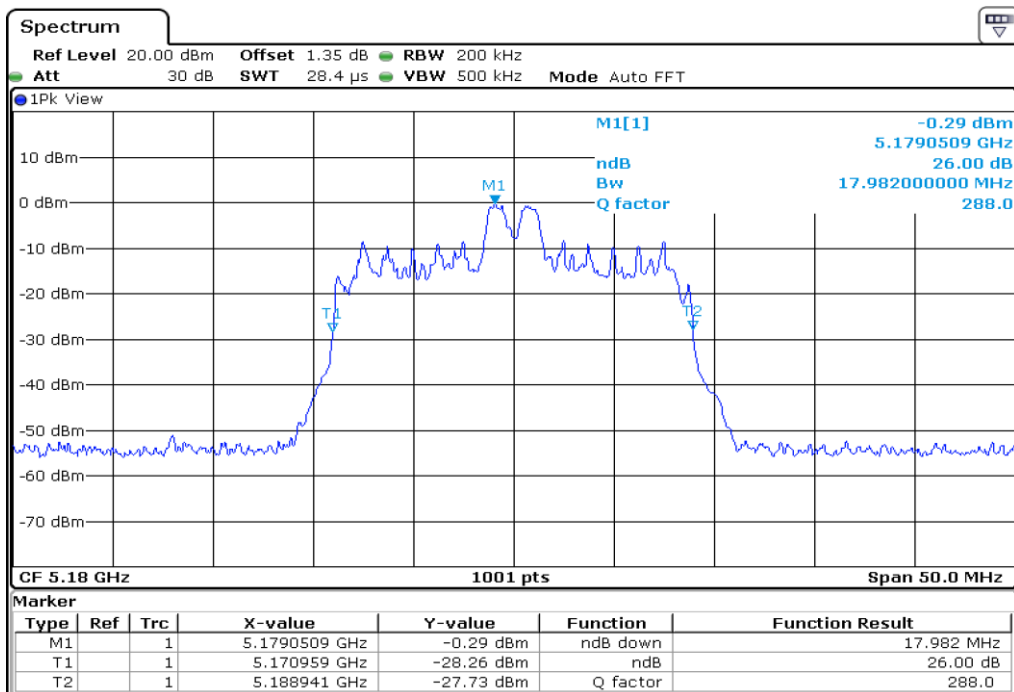

5 **Starddle 6 dB Bandwidth**

6 **Starddle 6 dB Bandwidth**

7	Starddle 6 dB Bandwith
---	------------------------

Test Band				WLAN_UNII1_AX			
Antenna				Ant 0			
Test Parameters for Channel Bandwidths							
Test Item	No.	Mode	Channel	Bandwidth	RU Tone	RB index	Verdict
26 dB Bandwidth	1	802.11ax HE20	36	20 MHz	26	Low	Pass
	2	802.11ax HE20	36	20 MHz	26	Middle	Pass
	3	802.11ax HE20	36	20 MHz	26	High	Pass
	4	802.11ax HE20	44	20 MHz	26	Low	Pass
	5	802.11ax HE20	44	20 MHz	26	Middle	Pass
	6	802.11ax HE20	44	20 MHz	26	High	Pass
	7	802.11ax HE20	48	20 MHz	26	Low	Pass
	8	802.11ax HE20	48	20 MHz	26	Middle	Pass
	9	802.11ax HE20	48	20 MHz	26	High	Pass
	10	802.11ax HE20	36	20 MHz	52	Low	Pass
	11	802.11ax HE20	36	20 MHz	52	Middle	Pass
	12	802.11ax HE20	36	20 MHz	52	High	Pass
	13	802.11ax HE20	44	20 MHz	52	Low	Pass
	14	802.11ax HE20	44	20 MHz	52	Middle	Pass
	15	802.11ax HE20	44	20 MHz	52	High	Pass
	16	802.11ax HE20	48	20 MHz	52	Low	Pass
	17	802.11ax HE20	48	20 MHz	52	Middle	Pass
	18	802.11ax HE20	48	20 MHz	52	High	Pass
	19	802.11ax HE20	36	20 MHz	106	Low	Pass
	20	802.11ax HE20	36	20 MHz	106	High	Pass
	21	802.11ax HE20	44	20 MHz	106	Low	Pass
	22	802.11ax HE20	44	20 MHz	106	High	Pass
	23	802.11ax HE20	48	20 MHz	106	Low	Pass
	24	802.11ax HE20	48	20 MHz	106	High	Pass
	25	802.11ax HE20	36	20 MHz	242	-	Pass
	26	802.11ax HE20	44	20 MHz	242	-	Pass
	27	802.11ax HE20	48	20 MHz	242	-	Pass
	28	802.11ax HE20	36	20 MHz	SU	-	Pass
	29	802.11ax HE20	44	20 MHz	SU	-	Pass
	30	802.11ax HE20	48	20 MHz	SU	-	Pass

1 26 dB Bandwidth

2 26 dB Bandwidth

3 26 dB Bandwidth

4 26 dB Bandwidth

5 **26 dB Bandwidth**

6 **26 dB Bandwidth**

7 26 dB Bandwidth

8 26 dB Bandwidth