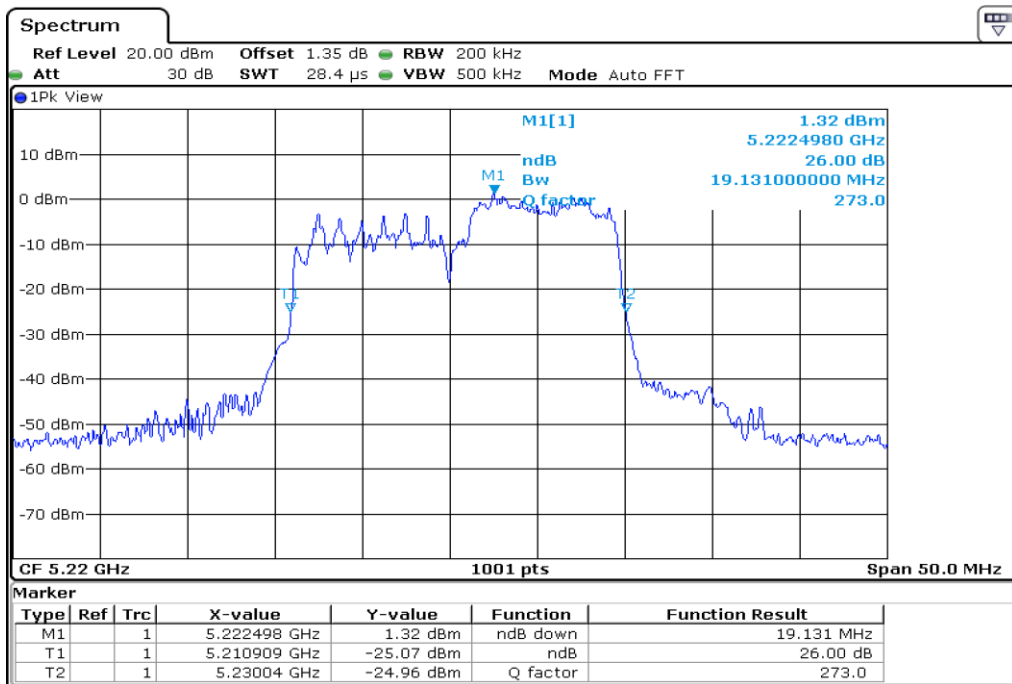

17 26 dB Bandwidth

18	26 dB Bandwidth
----	-----------------

19 26 dB Bandwidth

20 26 dB Bandwidth

21 26 dB Bandwidth

22 26 dB Bandwidth

23 **26 dB Bandwidth**

24 **26 dB Bandwidth**

25 26 dB Bandwidth

26 26 dB Bandwidth

27	26 dB Bandwidth
----	-----------------

28 **26 dB Bandwidth**

29 **26 dB Bandwidth**

30	26 dB Bandwidth
----	-----------------

Test Band				WLAN_UNII1_AX			
Antenna				Ant 1			
Test Parameters for Channel Bandwidths							
Test Item	No.	Mode	Channel	Bandwidth	RU Tone	RB index	Verdict
26 dB Bandwidth	1	802.11ax HE20	36	20 MHz	26	Low	Pass
	2	802.11ax HE20	36	20 MHz	26	Middle	Pass
	3	802.11ax HE20	36	20 MHz	26	High	Pass
	4	802.11ax HE20	44	20 MHz	26	Low	Pass
	5	802.11ax HE20	44	20 MHz	26	Middle	Pass
	6	802.11ax HE20	44	20 MHz	26	High	Pass
	7	802.11ax HE20	48	20 MHz	26	Low	Pass
	8	802.11ax HE20	48	20 MHz	26	Middle	Pass
	9	802.11ax HE20	48	20 MHz	26	High	Pass
	10	802.11ax HE20	36	20 MHz	52	Low	Pass
	11	802.11ax HE20	36	20 MHz	52	Middle	Pass
	12	802.11ax HE20	36	20 MHz	52	High	Pass
	13	802.11ax HE20	44	20 MHz	52	Low	Pass
	14	802.11ax HE20	44	20 MHz	52	Middle	Pass
	15	802.11ax HE20	44	20 MHz	52	High	Pass
	16	802.11ax HE20	48	20 MHz	52	Low	Pass
	17	802.11ax HE20	48	20 MHz	52	Middle	Pass
	18	802.11ax HE20	48	20 MHz	52	High	Pass
	19	802.11ax HE20	36	20 MHz	106	Low	Pass
	20	802.11ax HE20	36	20 MHz	106	High	Pass
	21	802.11ax HE20	44	20 MHz	106	Low	Pass
	22	802.11ax HE20	44	20 MHz	106	High	Pass
	23	802.11ax HE20	48	20 MHz	106	Low	Pass
	24	802.11ax HE20	48	20 MHz	106	High	Pass
	25	802.11ax HE20	36	20 MHz	242	-	Pass
	26	802.11ax HE20	44	20 MHz	242	-	Pass
	27	802.11ax HE20	48	20 MHz	242	-	Pass
	28	802.11ax HE20	36	20 MHz	SU	-	Pass
	29	802.11ax HE20	44	20 MHz	SU	-	Pass
	30	802.11ax HE20	48	20 MHz	SU	-	Pass