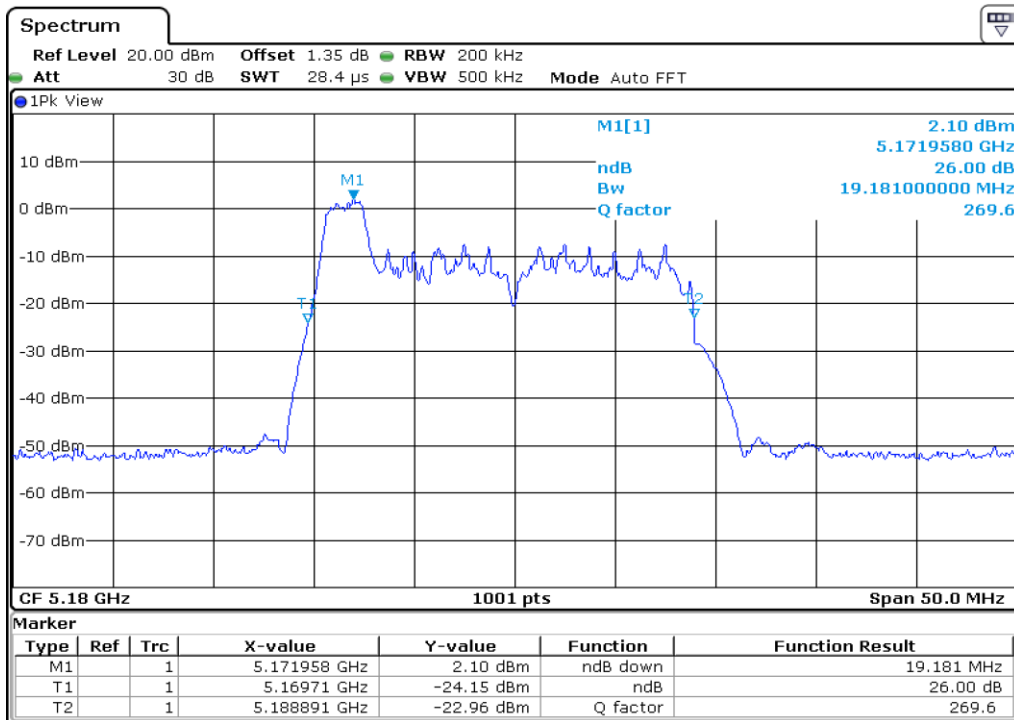

25 26 dB Bandwidth

26 26 dB Bandwidth

27	26 dB Bandwidth
----	-----------------

28 **26 dB Bandwidth**

29 **26 dB Bandwidth**

30	26 dB Bandwidth
----	-----------------

Test Band				WLAN_UNII1_AX			
Antenna				Ant 1			
Test Parameters for Channel Bandwidths							
Test Item	No.	Mode	Channel	Bandwidth	RU Tone	RB index	Verdict
26 dB Bandwidth	1	802.11ax HE20	36	20 MHz	26	Low	Pass
	2	802.11ax HE20	36	20 MHz	26	Middle	Pass
	3	802.11ax HE20	36	20 MHz	26	High	Pass
	4	802.11ax HE20	44	20 MHz	26	Low	Pass
	5	802.11ax HE20	44	20 MHz	26	Middle	Pass
	6	802.11ax HE20	44	20 MHz	26	High	Pass
	7	802.11ax HE20	48	20 MHz	26	Low	Pass
	8	802.11ax HE20	48	20 MHz	26	Middle	Pass
	9	802.11ax HE20	48	20 MHz	26	High	Pass
	10	802.11ax HE20	36	20 MHz	52	Low	Pass
	11	802.11ax HE20	36	20 MHz	52	Middle	Pass
	12	802.11ax HE20	36	20 MHz	52	High	Pass
	13	802.11ax HE20	44	20 MHz	52	Low	Pass
	14	802.11ax HE20	44	20 MHz	52	Middle	Pass
	15	802.11ax HE20	44	20 MHz	52	High	Pass
	16	802.11ax HE20	48	20 MHz	52	Low	Pass
	17	802.11ax HE20	48	20 MHz	52	Middle	Pass
	18	802.11ax HE20	48	20 MHz	52	High	Pass
	19	802.11ax HE20	36	20 MHz	106	Low	Pass
	20	802.11ax HE20	36	20 MHz	106	High	Pass
	21	802.11ax HE20	44	20 MHz	106	Low	Pass
	22	802.11ax HE20	44	20 MHz	106	High	Pass
	23	802.11ax HE20	48	20 MHz	106	Low	Pass
	24	802.11ax HE20	48	20 MHz	106	High	Pass
	25	802.11ax HE20	36	20 MHz	242	-	Pass
	26	802.11ax HE20	44	20 MHz	242	-	Pass
	27	802.11ax HE20	48	20 MHz	242	-	Pass
	28	802.11ax HE20	36	20 MHz	SU	-	Pass
	29	802.11ax HE20	44	20 MHz	SU	-	Pass
	30	802.11ax HE20	48	20 MHz	SU	-	Pass

1 **26 dB Bandwidth**

2 **26 dB Bandwidth**

3 **26 dB Bandwidth**

4 **26 dB Bandwidth**

5 26 dB Bandwidth

6 26 dB Bandwidth

9	26 dB Bandwidth
---	-----------------

10 **26 dB Bandwidth**