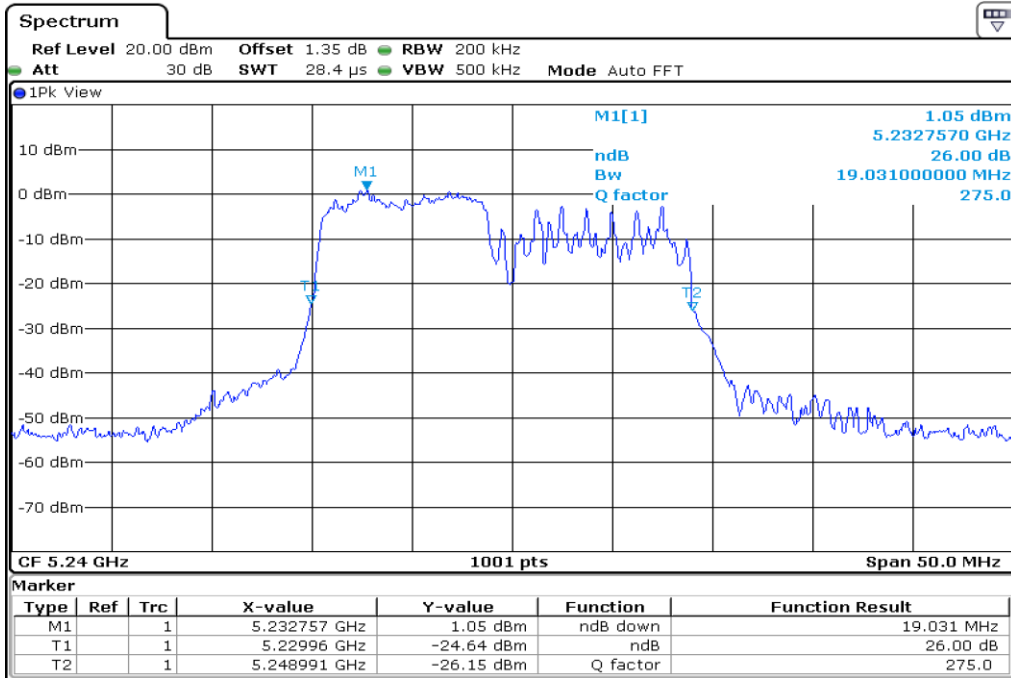

17 26 dB Bandwidth

18	26 dB Bandwidth
----	-----------------

19 26 dB Bandwidth

20 26 dB Bandwidth

21 26 dB Bandwidth

22 26 dB Bandwidth

23 **26 dB Bandwidth**

24 **26 dB Bandwidth**

25 26 dB Bandwidth

26 26 dB Bandwidth

27	26 dB Bandwidth
----	-----------------

28 **26 dB Bandwidth**

29 **26 dB Bandwidth**

30	26 dB Bandwidth
----	-----------------

Test Band				WLAN_UNII1_AX			
Antenna				Ant 1			
Test Parameters for Channel Bandwidths							
Test Item	No.	Mode	Channel	Bandwidth	RU Tone	RB index	Verdict
26 dB Bandwidth	1	802.11ax HE20	36	20 MHz	26	Low	Pass
	2	802.11ax HE20	36	20 MHz	26	Middle	Pass
	3	802.11ax HE20	36	20 MHz	26	High	Pass
	4	802.11ax HE20	44	20 MHz	26	Low	Pass
	5	802.11ax HE20	44	20 MHz	26	Middle	Pass
	6	802.11ax HE20	44	20 MHz	26	High	Pass
	7	802.11ax HE20	48	20 MHz	26	Low	Pass
	8	802.11ax HE20	48	20 MHz	26	Middle	Pass
	9	802.11ax HE20	48	20 MHz	26	High	Pass
	10	802.11ax HE20	36	20 MHz	52	Low	Pass
	11	802.11ax HE20	36	20 MHz	52	Middle	Pass
	12	802.11ax HE20	36	20 MHz	52	High	Pass
	13	802.11ax HE20	44	20 MHz	52	Low	Pass
	14	802.11ax HE20	44	20 MHz	52	Middle	Pass
	15	802.11ax HE20	44	20 MHz	52	High	Pass
	16	802.11ax HE20	48	20 MHz	52	Low	Pass
	17	802.11ax HE20	48	20 MHz	52	Middle	Pass
	18	802.11ax HE20	48	20 MHz	52	High	Pass
	19	802.11ax HE20	36	20 MHz	106	Low	Pass
	20	802.11ax HE20	36	20 MHz	106	High	Pass
	21	802.11ax HE20	44	20 MHz	106	Low	Pass
	22	802.11ax HE20	44	20 MHz	106	High	Pass
	23	802.11ax HE20	48	20 MHz	106	Low	Pass
	24	802.11ax HE20	48	20 MHz	106	High	Pass
	25	802.11ax HE20	36	20 MHz	242	-	Pass
	26	802.11ax HE20	44	20 MHz	242	-	Pass
	27	802.11ax HE20	48	20 MHz	242	-	Pass
	28	802.11ax HE20	36	20 MHz	SU	-	Pass
	29	802.11ax HE20	44	20 MHz	SU	-	Pass
	30	802.11ax HE20	48	20 MHz	SU	-	Pass