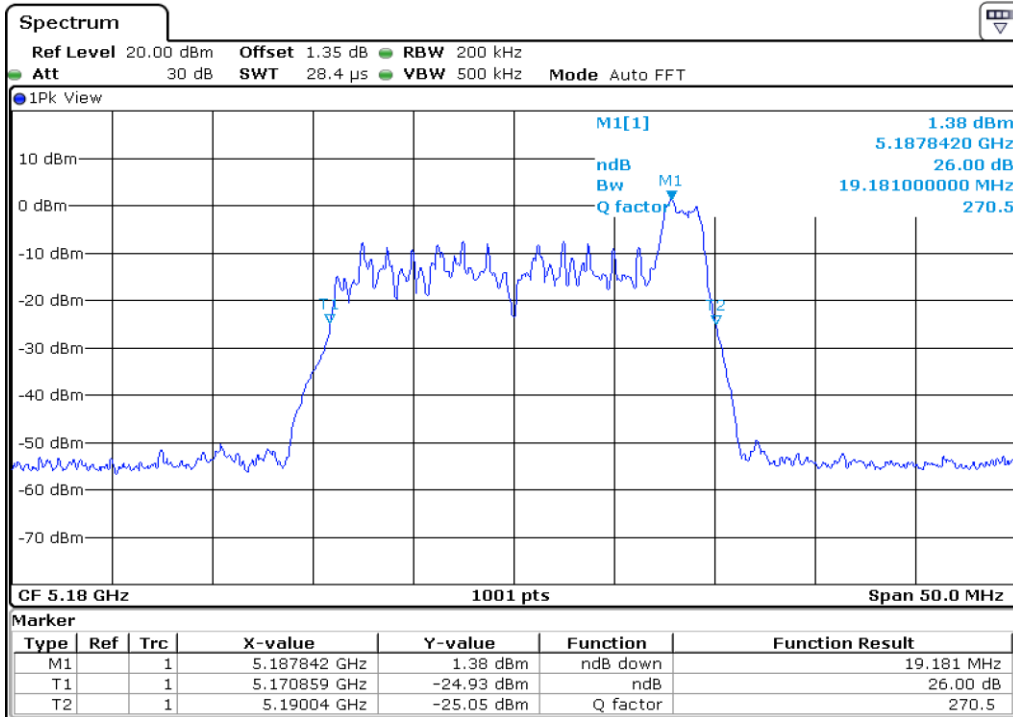

25 26 dB Bandwidth

26 26 dB Bandwidth

27	26 dB Bandwidth
----	-----------------

28 **26 dB Bandwidth**

29 **26 dB Bandwidth**

30	26 dB Bandwidth
----	-----------------

Test Band				WLAN_UNII1_AX			
Antenna				Ant 1			
Test Parameters for Channel Bandwidths							
Test Item	No.	Mode	Channel	Bandwidth	RU Tone	RB index	Verdict
26 dB Bandwidth	1	802.11ax HE20	36	20 MHz	26	Low	Pass
	2	802.11ax HE20	36	20 MHz	26	Middle	Pass
	3	802.11ax HE20	36	20 MHz	26	High	Pass
	4	802.11ax HE20	44	20 MHz	26	Low	Pass
	5	802.11ax HE20	44	20 MHz	26	Middle	Pass
	6	802.11ax HE20	44	20 MHz	26	High	Pass
	7	802.11ax HE20	48	20 MHz	26	Low	Pass
	8	802.11ax HE20	48	20 MHz	26	Middle	Pass
	9	802.11ax HE20	48	20 MHz	26	High	Pass
	10	802.11ax HE20	36	20 MHz	52	Low	Pass
	11	802.11ax HE20	36	20 MHz	52	Middle	Pass
	12	802.11ax HE20	36	20 MHz	52	High	Pass
	13	802.11ax HE20	44	20 MHz	52	Low	Pass
	14	802.11ax HE20	44	20 MHz	52	Middle	Pass
	15	802.11ax HE20	44	20 MHz	52	High	Pass
	16	802.11ax HE20	48	20 MHz	52	Low	Pass
	17	802.11ax HE20	48	20 MHz	52	Middle	Pass
	18	802.11ax HE20	48	20 MHz	52	High	Pass
	19	802.11ax HE20	36	20 MHz	106	Low	Pass
	20	802.11ax HE20	36	20 MHz	106	High	Pass
	21	802.11ax HE20	44	20 MHz	106	Low	Pass
	22	802.11ax HE20	44	20 MHz	106	High	Pass
	23	802.11ax HE20	48	20 MHz	106	Low	Pass
	24	802.11ax HE20	48	20 MHz	106	High	Pass
	25	802.11ax HE20	36	20 MHz	242	-	Pass
	26	802.11ax HE20	44	20 MHz	242	-	Pass
	27	802.11ax HE20	48	20 MHz	242	-	Pass
	28	802.11ax HE20	36	20 MHz	SU	-	Pass
	29	802.11ax HE20	44	20 MHz	SU	-	Pass
	30	802.11ax HE20	48	20 MHz	SU	-	Pass

1 **26 dB Bandwidth**

2 **26 dB Bandwidth**

3 **26 dB Bandwidth**

4 **26 dB Bandwidth**

5 26 dB Bandwidth

6 26 dB Bandwidth

9	26 dB Bandwidth
---	-----------------

10 **26 dB Bandwidth**