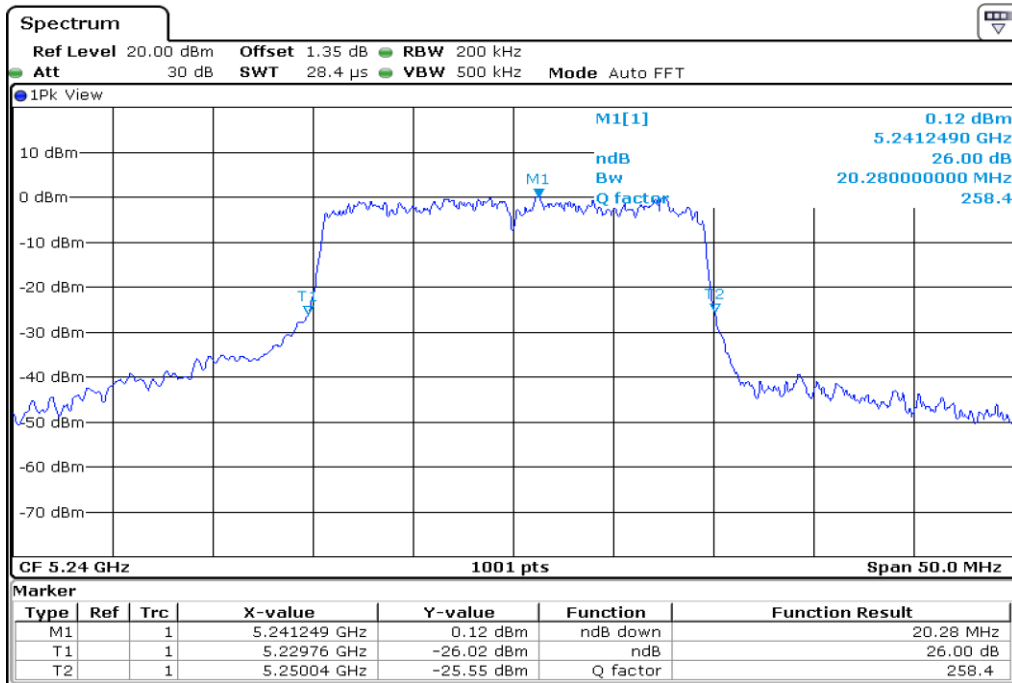

25 26 dB Bandwidth

26 26 dB Bandwidth

27	26 dB Bandwidth
----	-----------------

28 **26 dB Bandwidth**

29 **26 dB Bandwidth**

30	26 dB Bandwidth
----	-----------------

Test Band				WLAN_UNII1_AX			
Antenna				Ant 1			
Test Parameters for Channel Bandwidths							
Test Item	No.	Mode	Channel	Bandwidth	RU Tone	RB index	Verdict
26 dB Bandwidth	1	802.11ax HE20	36	20 MHz	26	Low	Pass
	2	802.11ax HE20	36	20 MHz	26	Middle	Pass
	3	802.11ax HE20	36	20 MHz	26	High	Pass
	4	802.11ax HE20	44	20 MHz	26	Low	Pass
	5	802.11ax HE20	44	20 MHz	26	Middle	Pass
	6	802.11ax HE20	44	20 MHz	26	High	Pass
	7	802.11ax HE20	48	20 MHz	26	Low	Pass
	8	802.11ax HE20	48	20 MHz	26	Middle	Pass
	9	802.11ax HE20	48	20 MHz	26	High	Pass
	10	802.11ax HE20	36	20 MHz	52	Low	Pass
	11	802.11ax HE20	36	20 MHz	52	Middle	Pass
	12	802.11ax HE20	36	20 MHz	52	High	Pass
	13	802.11ax HE20	44	20 MHz	52	Low	Pass
	14	802.11ax HE20	44	20 MHz	52	Middle	Pass
	15	802.11ax HE20	44	20 MHz	52	High	Pass
	16	802.11ax HE20	48	20 MHz	52	Low	Pass
	17	802.11ax HE20	48	20 MHz	52	Middle	Pass
	18	802.11ax HE20	48	20 MHz	52	High	Pass
	19	802.11ax HE20	36	20 MHz	106	Low	Pass
	20	802.11ax HE20	36	20 MHz	106	High	Pass
	21	802.11ax HE20	44	20 MHz	106	Low	Pass
	22	802.11ax HE20	44	20 MHz	106	High	Pass
	23	802.11ax HE20	48	20 MHz	106	Low	Pass
	24	802.11ax HE20	48	20 MHz	106	High	Pass
	25	802.11ax HE20	36	20 MHz	242	-	Pass
	26	802.11ax HE20	44	20 MHz	242	-	Pass
	27	802.11ax HE20	48	20 MHz	242	-	Pass
	28	802.11ax HE20	36	20 MHz	SU	-	Pass
	29	802.11ax HE20	44	20 MHz	SU	-	Pass
	30	802.11ax HE20	48	20 MHz	SU	-	Pass

1 **26 dB Bandwidth**

2 **26 dB Bandwidth**

3 **26 dB Bandwidth**

4 **26 dB Bandwidth**

5 26 dB Bandwidth

6 26 dB Bandwidth

9	26 dB Bandwidth
---	-----------------

10 **26 dB Bandwidth**