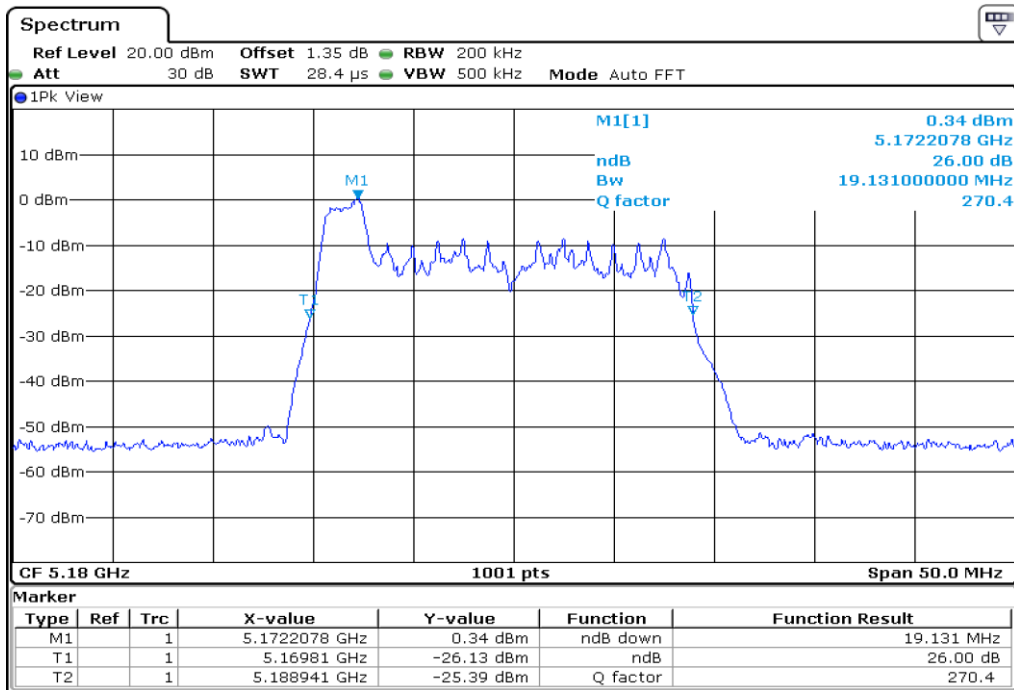

5 **Starddle 6 dB Bandwidth**

6 **Starddle 6 dB Bandwidth**

7	Starddle 6 dB Bandwith
---	------------------------

Test Band				WLAN_UNII1_AX			
Antenna				Ant 0			
Test Parameters for Channel Bandwidths							
Test Item	No.	Mode	Channel	Bandwidth	RU Tone	RB index	Verdict
26 dB Bandwidth	1	802.11ax HE20	36	20 MHz	26	Low	Pass
	2	802.11ax HE20	36	20 MHz	26	Middle	Pass
	3	802.11ax HE20	36	20 MHz	26	High	Pass
	4	802.11ax HE20	44	20 MHz	26	Low	Pass
	5	802.11ax HE20	44	20 MHz	26	Middle	Pass
	6	802.11ax HE20	44	20 MHz	26	High	Pass
	7	802.11ax HE20	48	20 MHz	26	Low	Pass
	8	802.11ax HE20	48	20 MHz	26	Middle	Pass
	9	802.11ax HE20	48	20 MHz	26	High	Pass
	10	802.11ax HE20	36	20 MHz	52	Low	Pass
	11	802.11ax HE20	36	20 MHz	52	Middle	Pass
	12	802.11ax HE20	36	20 MHz	52	High	Pass
	13	802.11ax HE20	44	20 MHz	52	Low	Pass
	14	802.11ax HE20	44	20 MHz	52	Middle	Pass
	15	802.11ax HE20	44	20 MHz	52	High	Pass
	16	802.11ax HE20	48	20 MHz	52	Low	Pass
	17	802.11ax HE20	48	20 MHz	52	Middle	Pass
	18	802.11ax HE20	48	20 MHz	52	High	Pass
	19	802.11ax HE20	36	20 MHz	106	Low	Pass
	20	802.11ax HE20	36	20 MHz	106	High	Pass
	21	802.11ax HE20	44	20 MHz	106	Low	Pass
	22	802.11ax HE20	44	20 MHz	106	High	Pass
	23	802.11ax HE20	48	20 MHz	106	Low	Pass
	24	802.11ax HE20	48	20 MHz	106	High	Pass
	25	802.11ax HE20	36	20 MHz	242	-	Pass
	26	802.11ax HE20	44	20 MHz	242	-	Pass
	27	802.11ax HE20	48	20 MHz	242	-	Pass
	28	802.11ax HE20	36	20 MHz	SU	-	Pass
	29	802.11ax HE20	44	20 MHz	SU	-	Pass
	30	802.11ax HE20	48	20 MHz	SU	-	Pass

1 26 dB Bandwidth

2 26 dB Bandwidth

3 26 dB Bandwidth

4 26 dB Bandwidth

5 **26 dB Bandwidth**

6 **26 dB Bandwidth**

7 26 dB Bandwidth

8 26 dB Bandwidth