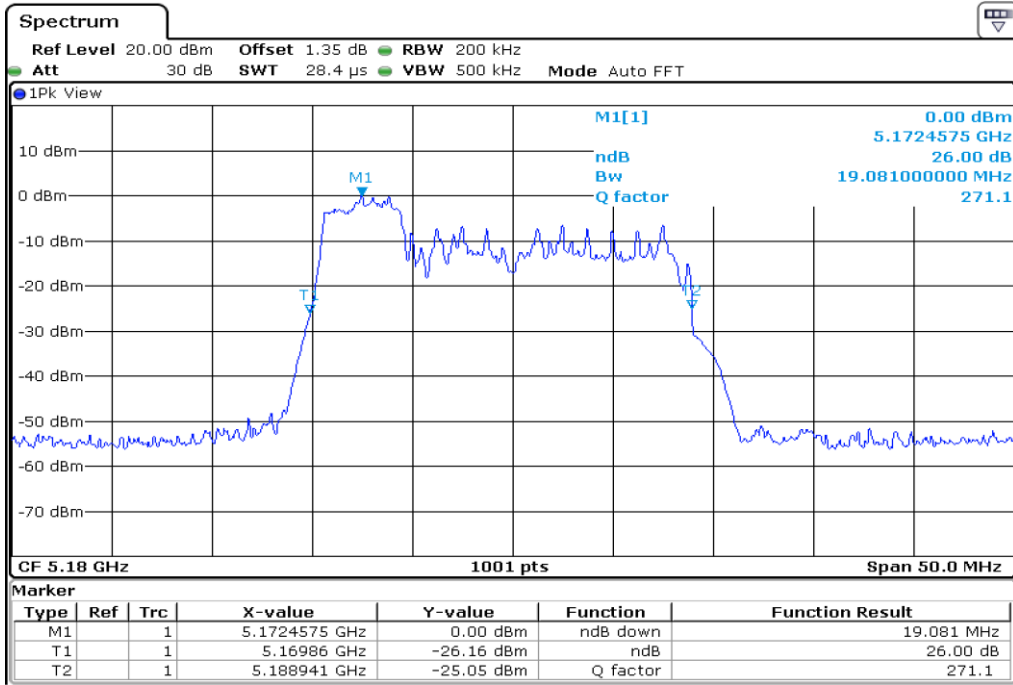

5 **Starddle 6 dB Bandwidth**

6 **Starddle 6 dB Bandwidth**

7	Starddle 6 dB Bandwith
---	------------------------

Test Band				WLAN_UNII1_AX			
Antenna				Ant 0			
Test Parameters for Channel Bandwidths							
Test Item	No.	Mode	Channel	Bandwidth	RU Tone	RB index	Verdict
26 dB Bandwidth	1	802.11ax HE20	36	20 MHz	26	Low	Pass
	2	802.11ax HE20	36	20 MHz	26	Middle	Pass
	3	802.11ax HE20	36	20 MHz	26	High	Pass
	4	802.11ax HE20	44	20 MHz	26	Low	Pass
	5	802.11ax HE20	44	20 MHz	26	Middle	Pass
	6	802.11ax HE20	44	20 MHz	26	High	Pass
	7	802.11ax HE20	48	20 MHz	26	Low	Pass
	8	802.11ax HE20	48	20 MHz	26	Middle	Pass
	9	802.11ax HE20	48	20 MHz	26	High	Pass
	10	802.11ax HE20	36	20 MHz	52	Low	Pass
	11	802.11ax HE20	36	20 MHz	52	Middle	Pass
	12	802.11ax HE20	36	20 MHz	52	High	Pass
	13	802.11ax HE20	44	20 MHz	52	Low	Pass
	14	802.11ax HE20	44	20 MHz	52	Middle	Pass
	15	802.11ax HE20	44	20 MHz	52	High	Pass
	16	802.11ax HE20	48	20 MHz	52	Low	Pass
	17	802.11ax HE20	48	20 MHz	52	Middle	Pass
	18	802.11ax HE20	48	20 MHz	52	High	Pass
	19	802.11ax HE20	36	20 MHz	106	Low	Pass
	20	802.11ax HE20	36	20 MHz	106	High	Pass
	21	802.11ax HE20	44	20 MHz	106	Low	Pass
	22	802.11ax HE20	44	20 MHz	106	High	Pass
	23	802.11ax HE20	48	20 MHz	106	Low	Pass
	24	802.11ax HE20	48	20 MHz	106	High	Pass
	25	802.11ax HE20	36	20 MHz	242	-	Pass
	26	802.11ax HE20	44	20 MHz	242	-	Pass
	27	802.11ax HE20	48	20 MHz	242	-	Pass
	28	802.11ax HE20	36	20 MHz	SU	-	Pass
	29	802.11ax HE20	44	20 MHz	SU	-	Pass
	30	802.11ax HE20	48	20 MHz	SU	-	Pass

1 26 dB Bandwidth

2 26 dB Bandwidth

3 26 dB Bandwidth

4 26 dB Bandwidth

5 **26 dB Bandwidth**

6 **26 dB Bandwidth**

7 26 dB Bandwidth

8 26 dB Bandwidth

9	26 dB Bandwidth
---	-----------------

10 **26 dB Bandwidth**

11 **26 dB Bandwidth**

12 26 dB Bandwidth

13 26 dB Bandwidth

14 **26 dB Bandwidth**

15 **26 dB Bandwidth**

16 26 dB Bandwidth