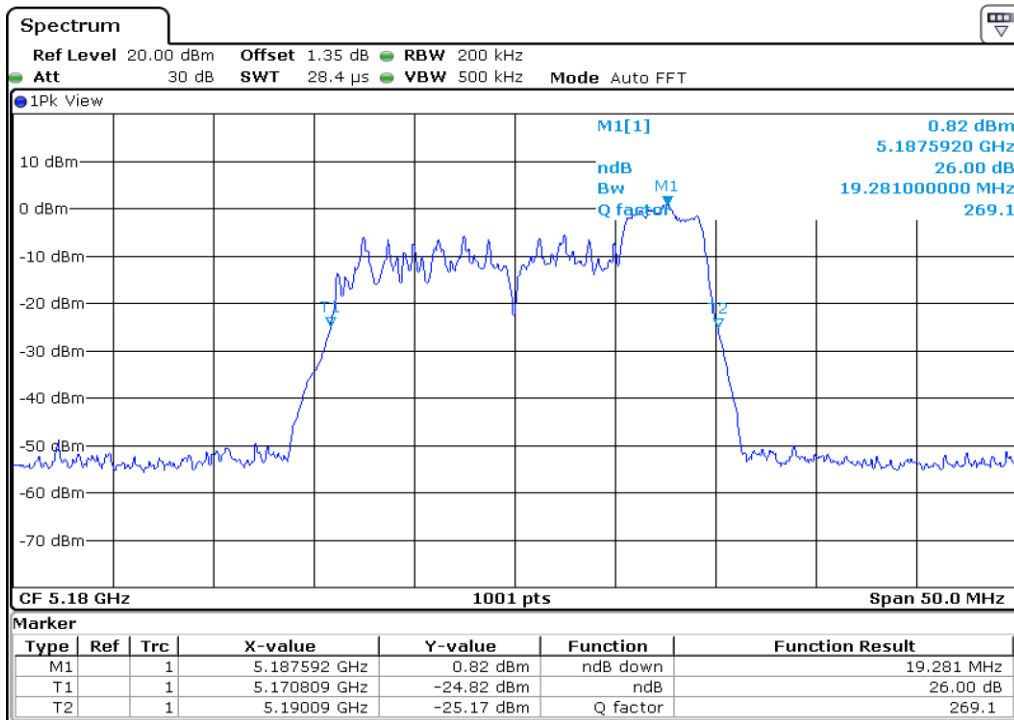

25 26 dB Bandwidth

26 26 dB Bandwidth

27	26 dB Bandwidth
----	-----------------

28 **26 dB Bandwidth**

29 **26 dB Bandwidth**

30	26 dB Bandwidth
----	-----------------

Test Band				WLAN_UNII1_AX			
Antenna				Ant 1			
Test Parameters for Channel Bandwidths							
Test Item	No.	Mode	Channel	Bandwidth	RU Tone	RB index	Verdict
26 dB Bandwidth	1	802.11ax HE20	36	20 MHz	26	Low	Pass
	2	802.11ax HE20	36	20 MHz	26	Middle	Pass
	3	802.11ax HE20	36	20 MHz	26	High	Pass
	4	802.11ax HE20	44	20 MHz	26	Low	Pass
	5	802.11ax HE20	44	20 MHz	26	Middle	Pass
	6	802.11ax HE20	44	20 MHz	26	High	Pass
	7	802.11ax HE20	48	20 MHz	26	Low	Pass
	8	802.11ax HE20	48	20 MHz	26	Middle	Pass
	9	802.11ax HE20	48	20 MHz	26	High	Pass
	10	802.11ax HE20	36	20 MHz	52	Low	Pass
	11	802.11ax HE20	36	20 MHz	52	Middle	Pass
	12	802.11ax HE20	36	20 MHz	52	High	Pass
	13	802.11ax HE20	44	20 MHz	52	Low	Pass
	14	802.11ax HE20	44	20 MHz	52	Middle	Pass
	15	802.11ax HE20	44	20 MHz	52	High	Pass
	16	802.11ax HE20	48	20 MHz	52	Low	Pass
	17	802.11ax HE20	48	20 MHz	52	Middle	Pass
	18	802.11ax HE20	48	20 MHz	52	High	Pass
	19	802.11ax HE20	36	20 MHz	106	Low	Pass
	20	802.11ax HE20	36	20 MHz	106	High	Pass
	21	802.11ax HE20	44	20 MHz	106	Low	Pass
	22	802.11ax HE20	44	20 MHz	106	High	Pass
	23	802.11ax HE20	48	20 MHz	106	Low	Pass
	24	802.11ax HE20	48	20 MHz	106	High	Pass
	25	802.11ax HE20	36	20 MHz	242	-	Pass
	26	802.11ax HE20	44	20 MHz	242	-	Pass
	27	802.11ax HE20	48	20 MHz	242	-	Pass
	28	802.11ax HE20	36	20 MHz	SU	-	Pass
	29	802.11ax HE20	44	20 MHz	SU	-	Pass
	30	802.11ax HE20	48	20 MHz	SU	-	Pass

1 **26 dB Bandwidth**

2 **26 dB Bandwidth**

3 **26 dB Bandwidth**

4 **26 dB Bandwidth**

5 26 dB Bandwidth

6 26 dB Bandwidth

9	26 dB Bandwidth
---	-----------------

10 **26 dB Bandwidth**

11 **26 dB Bandwidth**

12 26 dB Bandwidth

13 26 dB Bandwidth

14 **26 dB Bandwidth**

15 **26 dB Bandwidth**

16 **26 dB Bandwidth**

17 **26 dB Bandwidth**

18	26 dB Bandwidth
----	-----------------