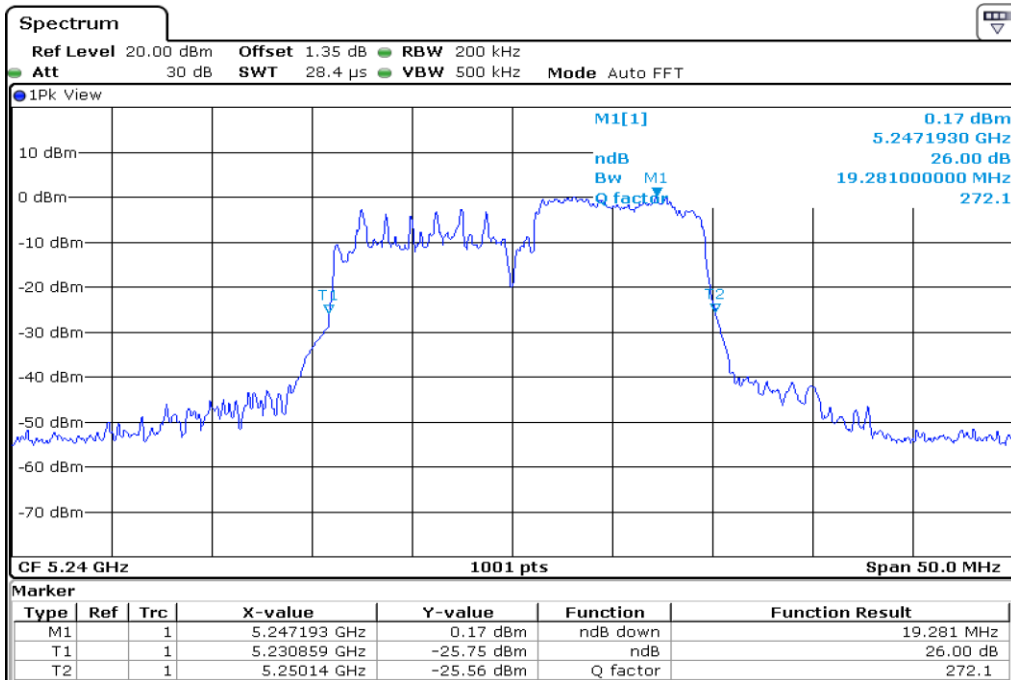

17 26 dB Bandwidth

18	26 dB Bandwidth
----	-----------------

19 26 dB Bandwidth

20 26 dB Bandwidth

21 26 dB Bandwidth

22 26 dB Bandwidth

23 **26 dB Bandwidth**

24 **26 dB Bandwidth**

25 26 dB Bandwidth

26 26 dB Bandwidth

27	26 dB Bandwidth
----	-----------------

28 **26 dB Bandwidth**

29 **26 dB Bandwidth**

30	26 dB Bandwidth
----	-----------------

Test Band				WLAN_UNII1_AX			
Antenna				Ant 1			
Test Parameters for Channel Bandwidths							
Test Item	No.	Mode	Channel	Bandwidth	RU Tone	RB index	Verdict
26 dB Bandwidth	1	802.11ax HE20	36	20 MHz	26	Low	Pass
	2	802.11ax HE20	36	20 MHz	26	Middle	Pass
	3	802.11ax HE20	36	20 MHz	26	High	Pass
	4	802.11ax HE20	44	20 MHz	26	Low	Pass
	5	802.11ax HE20	44	20 MHz	26	Middle	Pass
	6	802.11ax HE20	44	20 MHz	26	High	Pass
	7	802.11ax HE20	48	20 MHz	26	Low	Pass
	8	802.11ax HE20	48	20 MHz	26	Middle	Pass
	9	802.11ax HE20	48	20 MHz	26	High	Pass
	10	802.11ax HE20	36	20 MHz	52	Low	Pass
	11	802.11ax HE20	36	20 MHz	52	Middle	Pass
	12	802.11ax HE20	36	20 MHz	52	High	Pass
	13	802.11ax HE20	44	20 MHz	52	Low	Pass
	14	802.11ax HE20	44	20 MHz	52	Middle	Pass
	15	802.11ax HE20	44	20 MHz	52	High	Pass
	16	802.11ax HE20	48	20 MHz	52	Low	Pass
	17	802.11ax HE20	48	20 MHz	52	Middle	Pass
	18	802.11ax HE20	48	20 MHz	52	High	Pass
	19	802.11ax HE20	36	20 MHz	106	Low	Pass
	20	802.11ax HE20	36	20 MHz	106	High	Pass
	21	802.11ax HE20	44	20 MHz	106	Low	Pass
	22	802.11ax HE20	44	20 MHz	106	High	Pass
	23	802.11ax HE20	48	20 MHz	106	Low	Pass
	24	802.11ax HE20	48	20 MHz	106	High	Pass
	25	802.11ax HE20	36	20 MHz	242	-	Pass
	26	802.11ax HE20	44	20 MHz	242	-	Pass
	27	802.11ax HE20	48	20 MHz	242	-	Pass
	28	802.11ax HE20	36	20 MHz	SU	-	Pass
	29	802.11ax HE20	44	20 MHz	SU	-	Pass
	30	802.11ax HE20	48	20 MHz	SU	-	Pass