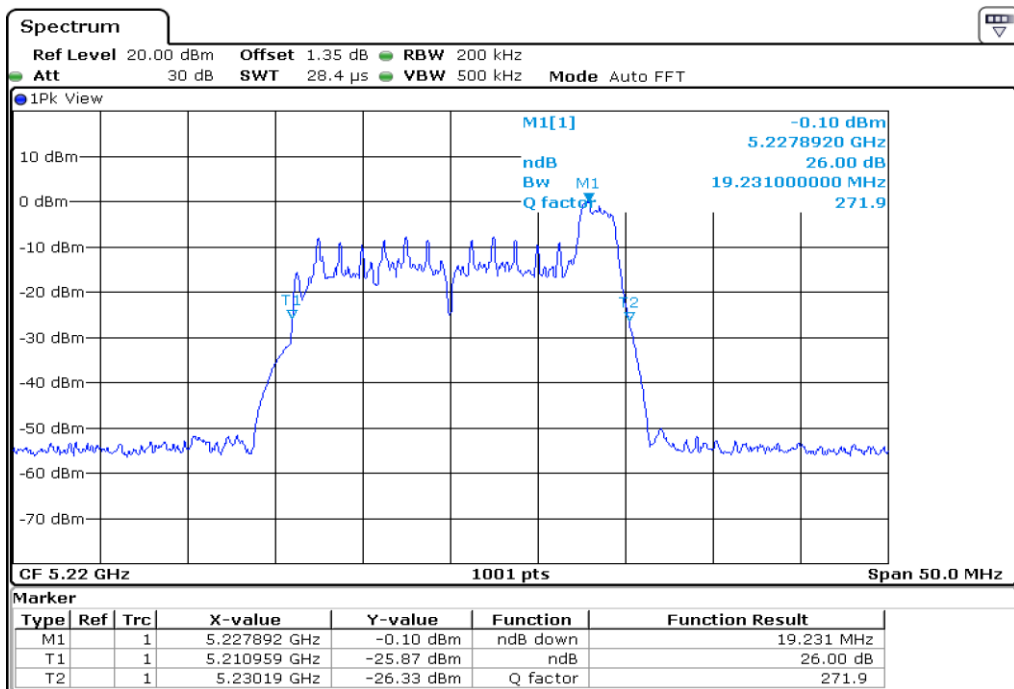

5 **Starddle 6 dB Bandwidth**

6 **Starddle 6 dB Bandwidth**

7	Starddle 6 dB Bandwith
---	------------------------

Test Band				WLAN_UNII1_AX			
Antenna				Ant 0			
Test Parameters for Channel Bandwidths							
Test Item	No.	Mode	Channel	Bandwidth	RU Tone	RB index	Verdict
26 dB Bandwidth	1	802.11ax HE20	36	20 MHz	26	Low	Pass
	2	802.11ax HE20	36	20 MHz	26	Middle	Pass
	3	802.11ax HE20	36	20 MHz	26	High	Pass
	4	802.11ax HE20	44	20 MHz	26	Low	Pass
	5	802.11ax HE20	44	20 MHz	26	Middle	Pass
	6	802.11ax HE20	44	20 MHz	26	High	Pass
	7	802.11ax HE20	48	20 MHz	26	Low	Pass
	8	802.11ax HE20	48	20 MHz	26	Middle	Pass
	9	802.11ax HE20	48	20 MHz	26	High	Pass
	10	802.11ax HE20	36	20 MHz	52	Low	Pass
	11	802.11ax HE20	36	20 MHz	52	Middle	Pass
	12	802.11ax HE20	36	20 MHz	52	High	Pass
	13	802.11ax HE20	44	20 MHz	52	Low	Pass
	14	802.11ax HE20	44	20 MHz	52	Middle	Pass
	15	802.11ax HE20	44	20 MHz	52	High	Pass
	16	802.11ax HE20	48	20 MHz	52	Low	Pass
	17	802.11ax HE20	48	20 MHz	52	Middle	Pass
	18	802.11ax HE20	48	20 MHz	52	High	Pass
	19	802.11ax HE20	36	20 MHz	106	Low	Pass
	20	802.11ax HE20	36	20 MHz	106	High	Pass
	21	802.11ax HE20	44	20 MHz	106	Low	Pass
	22	802.11ax HE20	44	20 MHz	106	High	Pass
	23	802.11ax HE20	48	20 MHz	106	Low	Pass
	24	802.11ax HE20	48	20 MHz	106	High	Pass
	25	802.11ax HE20	36	20 MHz	242	-	Pass
	26	802.11ax HE20	44	20 MHz	242	-	Pass
	27	802.11ax HE20	48	20 MHz	242	-	Pass
	28	802.11ax HE20	36	20 MHz	SU	-	Pass
	29	802.11ax HE20	44	20 MHz	SU	-	Pass
	30	802.11ax HE20	48	20 MHz	SU	-	Pass

1 26 dB Bandwidth

2 26 dB Bandwidth

3 26 dB Bandwidth

4 26 dB Bandwidth

5 **26 dB Bandwidth**

6 **26 dB Bandwidth**

7 26 dB Bandwidth

8 26 dB Bandwidth

9	26 dB Bandwidth
---	-----------------

10 **26 dB Bandwidth**

11 **26 dB Bandwidth**

12 26 dB Bandwidth

13 26 dB Bandwidth

14 **26 dB Bandwidth**

15 **26 dB Bandwidth**

16 26 dB Bandwidth