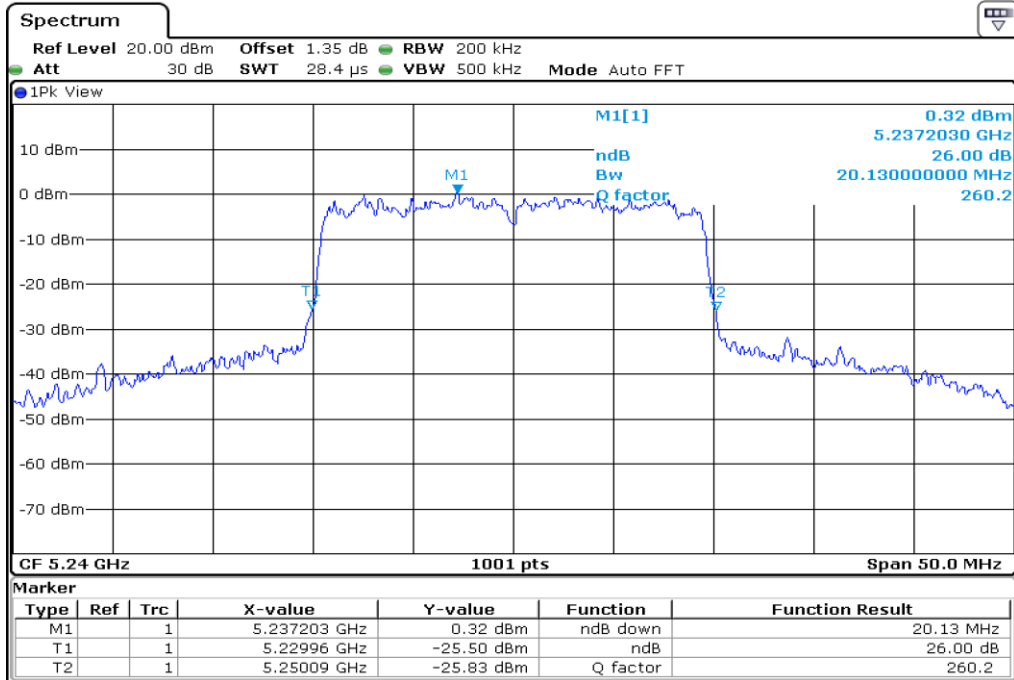

17 26 dB Bandwidth

18	26 dB Bandwidth
----	-----------------

19 26 dB Bandwidth

20 26 dB Bandwidth

21 26 dB Bandwidth

22 26 dB Bandwidth

23 **26 dB Bandwidth**

24 **26 dB Bandwidth**

25 26 dB Bandwidth

26 26 dB Bandwidth

27	26 dB Bandwidth
----	-----------------

28 **26 dB Bandwidth**

29 **26 dB Bandwidth**

30	26 dB Bandwidth
----	-----------------

Test Band				WLAN_UNII1_AX			
Antenna				Ant 1			
Test Parameters for Channel Bandwidths							
Test Item	No.	Mode	Channel	Bandwidth	RU Tone	RB index	Verdict
26 dB Bandwidth	1	802.11ax HE20	36	20 MHz	26	Low	Pass
	2	802.11ax HE20	36	20 MHz	26	Middle	Pass
	3	802.11ax HE20	36	20 MHz	26	High	Pass
	4	802.11ax HE20	44	20 MHz	26	Low	Pass
	5	802.11ax HE20	44	20 MHz	26	Middle	Pass
	6	802.11ax HE20	44	20 MHz	26	High	Pass
	7	802.11ax HE20	48	20 MHz	26	Low	Pass
	8	802.11ax HE20	48	20 MHz	26	Middle	Pass
	9	802.11ax HE20	48	20 MHz	26	High	Pass
	10	802.11ax HE20	36	20 MHz	52	Low	Pass
	11	802.11ax HE20	36	20 MHz	52	Middle	Pass
	12	802.11ax HE20	36	20 MHz	52	High	Pass
	13	802.11ax HE20	44	20 MHz	52	Low	Pass
	14	802.11ax HE20	44	20 MHz	52	Middle	Pass
	15	802.11ax HE20	44	20 MHz	52	High	Pass
	16	802.11ax HE20	48	20 MHz	52	Low	Pass
	17	802.11ax HE20	48	20 MHz	52	Middle	Pass
	18	802.11ax HE20	48	20 MHz	52	High	Pass
	19	802.11ax HE20	36	20 MHz	106	Low	Pass
	20	802.11ax HE20	36	20 MHz	106	High	Pass
	21	802.11ax HE20	44	20 MHz	106	Low	Pass
	22	802.11ax HE20	44	20 MHz	106	High	Pass
	23	802.11ax HE20	48	20 MHz	106	Low	Pass
	24	802.11ax HE20	48	20 MHz	106	High	Pass
	25	802.11ax HE20	36	20 MHz	242	-	Pass
	26	802.11ax HE20	44	20 MHz	242	-	Pass
	27	802.11ax HE20	48	20 MHz	242	-	Pass
	28	802.11ax HE20	36	20 MHz	SU	-	Pass
	29	802.11ax HE20	44	20 MHz	SU	-	Pass
	30	802.11ax HE20	48	20 MHz	SU	-	Pass