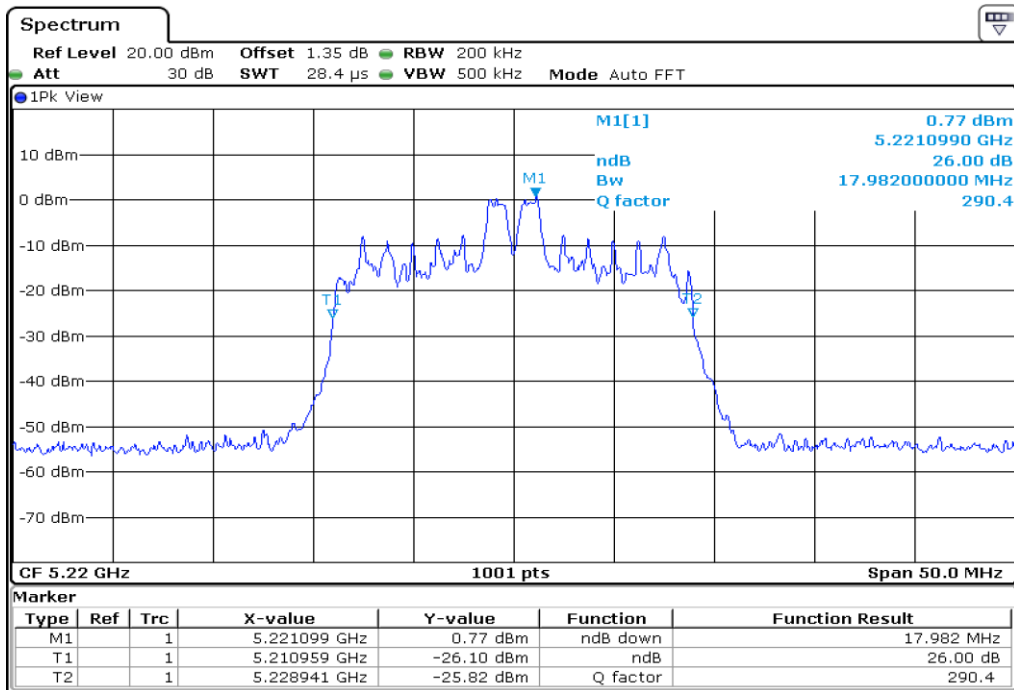

5 **Starddle 6 dB Bandwidth**

6 **Starddle 6 dB Bandwidth**

7	Starddle 6 dB Bandwith
---	------------------------

Test Band				WLAN_UNII1_AX			
Antenna				Ant 0			
Test Parameters for Channel Bandwidths							
Test Item	No.	Mode	Channel	Bandwidth	RU Tone	RB index	Verdict
26 dB Bandwidth	1	802.11ax HE20	36	20 MHz	26	Low	Pass
	2	802.11ax HE20	36	20 MHz	26	Middle	Pass
	3	802.11ax HE20	36	20 MHz	26	High	Pass
	4	802.11ax HE20	44	20 MHz	26	Low	Pass
	5	802.11ax HE20	44	20 MHz	26	Middle	Pass
	6	802.11ax HE20	44	20 MHz	26	High	Pass
	7	802.11ax HE20	48	20 MHz	26	Low	Pass
	8	802.11ax HE20	48	20 MHz	26	Middle	Pass
	9	802.11ax HE20	48	20 MHz	26	High	Pass
	10	802.11ax HE20	36	20 MHz	52	Low	Pass
	11	802.11ax HE20	36	20 MHz	52	Middle	Pass
	12	802.11ax HE20	36	20 MHz	52	High	Pass
	13	802.11ax HE20	44	20 MHz	52	Low	Pass
	14	802.11ax HE20	44	20 MHz	52	Middle	Pass
	15	802.11ax HE20	44	20 MHz	52	High	Pass
	16	802.11ax HE20	48	20 MHz	52	Low	Pass
	17	802.11ax HE20	48	20 MHz	52	Middle	Pass
	18	802.11ax HE20	48	20 MHz	52	High	Pass
	19	802.11ax HE20	36	20 MHz	106	Low	Pass
	20	802.11ax HE20	36	20 MHz	106	High	Pass
	21	802.11ax HE20	44	20 MHz	106	Low	Pass
	22	802.11ax HE20	44	20 MHz	106	High	Pass
	23	802.11ax HE20	48	20 MHz	106	Low	Pass
	24	802.11ax HE20	48	20 MHz	106	High	Pass
	25	802.11ax HE20	36	20 MHz	242	-	Pass
	26	802.11ax HE20	44	20 MHz	242	-	Pass
	27	802.11ax HE20	48	20 MHz	242	-	Pass
	28	802.11ax HE20	36	20 MHz	SU	-	Pass
	29	802.11ax HE20	44	20 MHz	SU	-	Pass
	30	802.11ax HE20	48	20 MHz	SU	-	Pass

1 26 dB Bandwidth

2 26 dB Bandwidth

3 26 dB Bandwidth

4 26 dB Bandwidth

5 **26 dB Bandwidth**

6 **26 dB Bandwidth**

7 26 dB Bandwidth

8 26 dB Bandwidth

9	26 dB Bandwidth
---	-----------------

10 **26 dB Bandwidth**

11 **26 dB Bandwidth**

12 26 dB Bandwidth

13 26 dB Bandwidth

14 **26 dB Bandwidth**

15 **26 dB Bandwidth**

16 26 dB Bandwidth