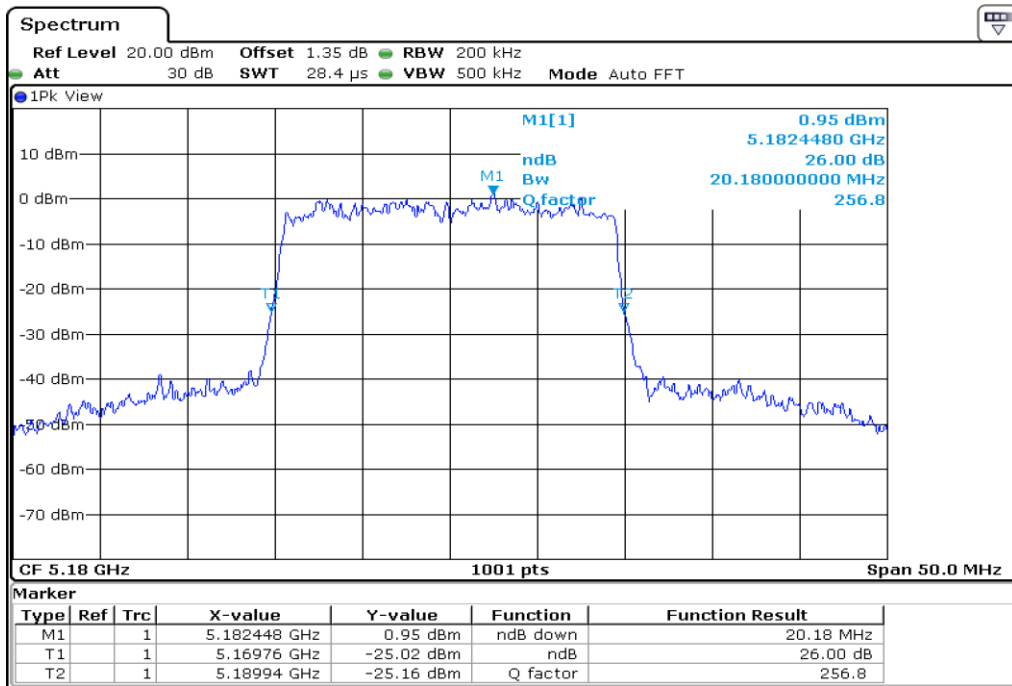

17 26 dB Bandwidth

18	26 dB Bandwidth
----	-----------------

19 26 dB Bandwidth

20 26 dB Bandwidth

21 26 dB Bandwidth

22 26 dB Bandwidth

23 **26 dB Bandwidth**

24 **26 dB Bandwidth**

25 26 dB Bandwidth

26 26 dB Bandwidth

27	26 dB Bandwidth
----	-----------------

28 **26 dB Bandwidth**

29 **26 dB Bandwidth**

30	26 dB Bandwidth
----	-----------------

Test Band				WLAN_UNII1_AX			
Antenna				Ant 1			
Test Parameters for Channel Bandwidths							
Test Item	No.	Mode	Channel	Bandwidth	RU Tone	RB index	Verdict
26 dB Bandwidth	1	802.11ax HE20	36	20 MHz	26	Low	Pass
	2	802.11ax HE20	36	20 MHz	26	Middle	Pass
	3	802.11ax HE20	36	20 MHz	26	High	Pass
	4	802.11ax HE20	44	20 MHz	26	Low	Pass
	5	802.11ax HE20	44	20 MHz	26	Middle	Pass
	6	802.11ax HE20	44	20 MHz	26	High	Pass
	7	802.11ax HE20	48	20 MHz	26	Low	Pass
	8	802.11ax HE20	48	20 MHz	26	Middle	Pass
	9	802.11ax HE20	48	20 MHz	26	High	Pass
	10	802.11ax HE20	36	20 MHz	52	Low	Pass
	11	802.11ax HE20	36	20 MHz	52	Middle	Pass
	12	802.11ax HE20	36	20 MHz	52	High	Pass
	13	802.11ax HE20	44	20 MHz	52	Low	Pass
	14	802.11ax HE20	44	20 MHz	52	Middle	Pass
	15	802.11ax HE20	44	20 MHz	52	High	Pass
	16	802.11ax HE20	48	20 MHz	52	Low	Pass
	17	802.11ax HE20	48	20 MHz	52	Middle	Pass
	18	802.11ax HE20	48	20 MHz	52	High	Pass
	19	802.11ax HE20	36	20 MHz	106	Low	Pass
	20	802.11ax HE20	36	20 MHz	106	High	Pass
	21	802.11ax HE20	44	20 MHz	106	Low	Pass
	22	802.11ax HE20	44	20 MHz	106	High	Pass
	23	802.11ax HE20	48	20 MHz	106	Low	Pass
	24	802.11ax HE20	48	20 MHz	106	High	Pass
	25	802.11ax HE20	36	20 MHz	242	-	Pass
	26	802.11ax HE20	44	20 MHz	242	-	Pass
	27	802.11ax HE20	48	20 MHz	242	-	Pass
	28	802.11ax HE20	36	20 MHz	SU	-	Pass
	29	802.11ax HE20	44	20 MHz	SU	-	Pass
	30	802.11ax HE20	48	20 MHz	SU	-	Pass