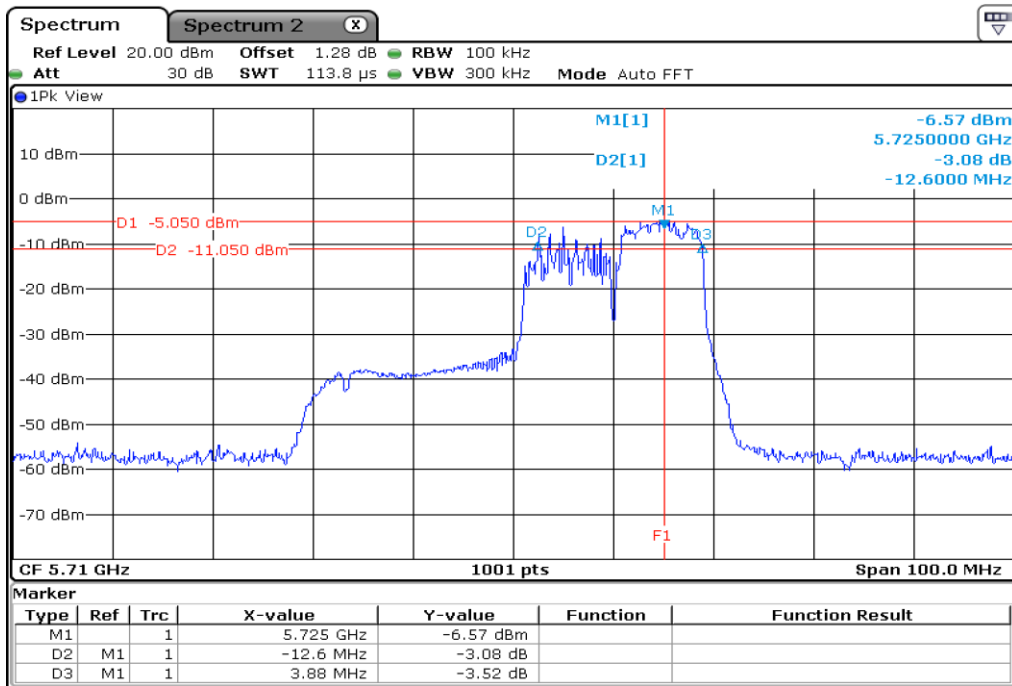

1 Starddle 6 dB Bandwidth

2 Starddle 6 dB Bandwidth

3 **Starddle 6 dB Bandwidh**

4 **Starddle 6 dB Bandwidh**

5	Starddle 6 dB Bandwidh
---	------------------------

Test Band				WLAN_UNII2C / UNII3_AX			
Antenna				Ant 1			
Test Parameters for Channel Bandwidths							
Test Item	No.	Mode	Channel	Bandwidth	RU Tone	RB index	Verdict
Straddle 6 dB Bandwidth	1	802.11ax HE20	144	20 MHz	26	High	Pass
	2	802.11ax HE20	144	20 MHz	52	High	Pass
	3	802.11ax HE20	144	20 MHz	106	High	Pass
	4	802.11ax HE20	144	20 MHz	242	-	Pass
	5	802.11ax HE20	144	20 MHz	SU	-	Pass

1 | **Starddle 6 dB Bandwidth**

2 | **Starddle 6 dB Bandwidth**

3 Starddle 6 dB Bandwidth

4 Starddle 6 dB Bandwidth

5	Starddle 6 dB Bandwidh
---	------------------------

Test Band				WLAN_UNII2C / UNII3_AX			
Antenna				Ant 0			
Test Parameters for Channel Bandwidths							
Test Item	No.	Mode	Channel	Bandwidth	RU Tone	RB index	Verdict
Straddle 6 dB Bandwidth	1	802.11ax HE40	142	40 MHz	26	High	Pass
	2	802.11ax HE40	142	40 MHz	52	High	Pass
	3	802.11ax HE40	142	40 MHz	106	High	Pass
	4	802.11ax HE40	142	40 MHz	242	High	Pass
	5	802.11ax HE40	142	40 MHz	484	-	Pass
	6	802.11ax HE40	142	40 MHz	SU	-	Pass

1 | Starddle 6 dB Bandwidh

2 | Starddle 6 dB Bandwidh

3 **Starddle 6 dB Bandwidth**

4 **Starddle 6 dB Bandwidth**

5 **Starddle 6 dB Bandwidh**

6 **Starddle 6 dB Bandwidh**

Test Band				WLAN_UNII2C / UNII3_AX			
Antenna				Ant 0			
Test Parameters for Channel Bandwidths							
Test Item	No.	Mode	Channel	Bandwidth	RU Tone	RB index	Verdict
Straddle 6 dB Bandwidth	1	802.11ax HE40	142	40 MHz	26	High	Pass
	2	802.11ax HE40	142	40 MHz	52	High	Pass
	3	802.11ax HE40	142	40 MHz	106	High	Pass
	4	802.11ax HE40	142	40 MHz	242	High	Pass
	5	802.11ax HE40	142	40 MHz	484	-	Pass
	6	802.11ax HE40	142	40 MHz	SU	-	Pass