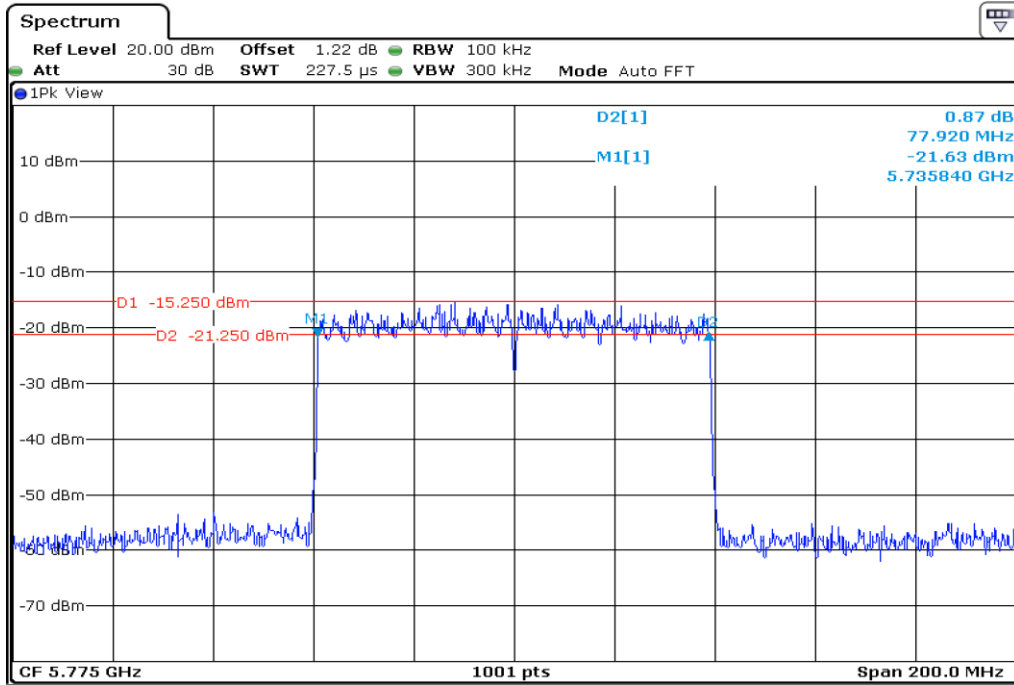

7 6 dB Bandwidth

8 6 dB Bandwidth

9	6 dB Bandwidth
---	----------------

10 6 dB Bandwidth

11 6 dB Bandwidth

12	6 dB Bandwidth
----	----------------

13 6 dB Bandwidth

14 6 dB Bandwidth

15	6 dB Bandwidth
----	----------------

16	6 dB Bandwidth
----	----------------

Test Band				WLAN_UNI3_AX			
Antenna				Ant 1			
Test Parameters for Channel Bandwidths							
Test Item	No.	Mode	Channel	Bandwidth	RU Tone	RB index	Verdict
6 dB Bandwidth	1	802.11ax HE80	155	80 MHz	26	Low	Pass
	2	802.11ax HE80	155	80 MHz	26	Middle	Pass
	3	802.11ax HE80	155	80 MHz	26	High	Pass
	4	802.11ax HE80	155	80 MHz	52	Low	Pass
	5	802.11ax HE80	155	80 MHz	52	Middle	Pass
	6	802.11ax HE80	155	80 MHz	52	High	Pass
	7	802.11ax HE80	155	80 MHz	106	Low	Pass
	8	802.11ax HE80	155	80 MHz	106	Middle	Pass
	9	802.11ax HE80	155	80 MHz	106	High	Pass
	10	802.11ax HE80	155	80 MHz	242	Low	Pass
	11	802.11ax HE80	155	80 MHz	242	Middle	Pass
	12	802.11ax HE80	155	80 MHz	242	High	Pass
	13	802.11ax HE80	155	80 MHz	484	Low	Pass
	14	802.11ax HE80	155	80 MHz	484	High	Pass
	15	802.11ax HE80	155	80 MHz	996	-	Pass
	16	802.11ax HE80	155	80 MHz	SU	-	Pass