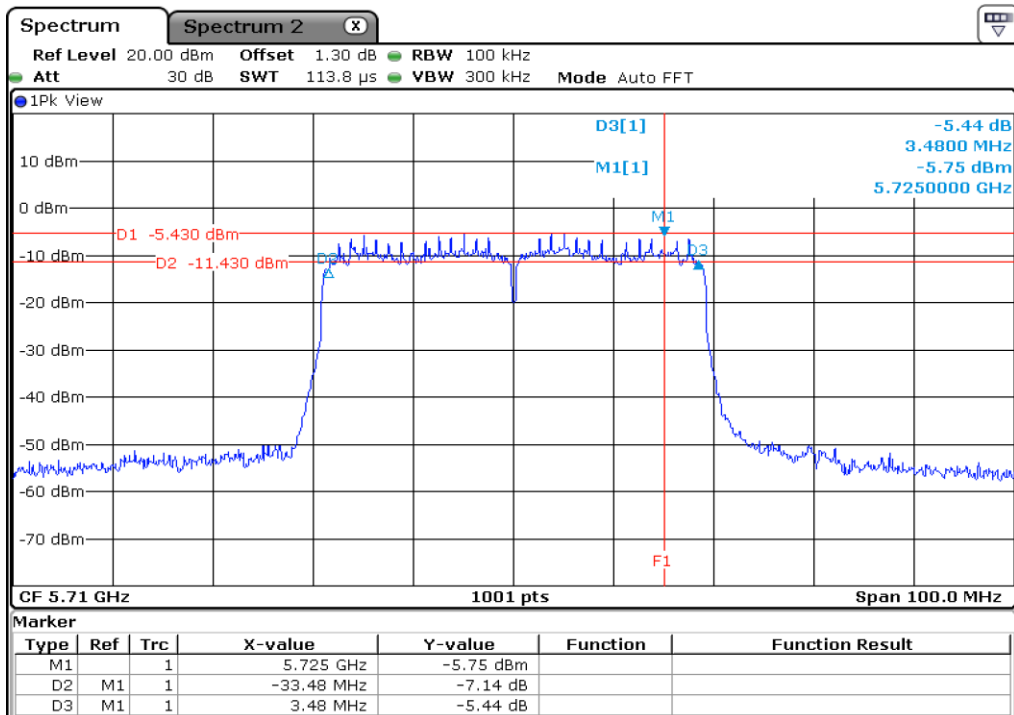

1 | Starddle 6 dB Bandwidh

2 | Starddle 6 dB Bandwidh

3 **Starddle 6 dB Bandwidth**

4 **Starddle 6 dB Bandwidth**

5 **Starddle 6 dB Bandwidh**

6 **Starddle 6 dB Bandwidh**

Test Band				WLAN_UNII2C / UNII3_AX			
Antenna				Ant 0			
Test Parameters for Channel Bandwidths							
Test Item	No.	Mode	Channel	Bandwidth	RU Tone	RB index	Verdict
Straddle 6 dB Bandwidth	1	802.11ax HE40	142	40 MHz	26	High	Pass
	2	802.11ax HE40	142	40 MHz	52	High	Pass
	3	802.11ax HE40	142	40 MHz	106	High	Pass
	4	802.11ax HE40	142	40 MHz	242	High	Pass
	5	802.11ax HE40	142	40 MHz	484	-	Pass
	6	802.11ax HE40	142	40 MHz	SU	-	Pass

1 | Starddle 6 dB Bandwidth

2 | Starddle 6 dB Bandwidth

3 **Starddle 6 dB Bandwidth**

4 **Starddle 6 dB Bandwidth**

5 Starddle 6 dB Bandwidth

6 Starddle 6 dB Bandwidth

Test Band				WLAN_UNII2C / UNII3_AX			
Antenna				Ant 0			
Test Parameters for Channel Bandwidths							
Test Item	No.	Mode	Channel	Bandwidth	RU Tone	RB index	Verdict
Straddle 6 dB Bandwidth	1	802.11ax HE80	138	80 MHz	26	High	Pass
	2	802.11ax HE80	138	80 MHz	52	High	Pass
	3	802.11ax HE80	138	80 MHz	106	High	Pass
	4	802.11ax HE80	138	80 MHz	242	High	Pass
	5	802.11ax HE80	138	80 MHz	484	High	Pass
	6	802.11ax HE80	138	80 MHz	996	-	Pass
	7	802.11ax HE80	138	80 MHz	SU	-	Pass

1 | Starddle 6 dB Bandwidth

2 | Starddle 6 dB Bandwidth

3 **Starddle 6 dB Bandwidth**

4 **Starddle 6 dB Bandwidth**

5 **Starddle 6 dB Bandwidth**

6 **Starddle 6 dB Bandwidth**

7	Starddle 6 dB Bandwithh
---	-------------------------