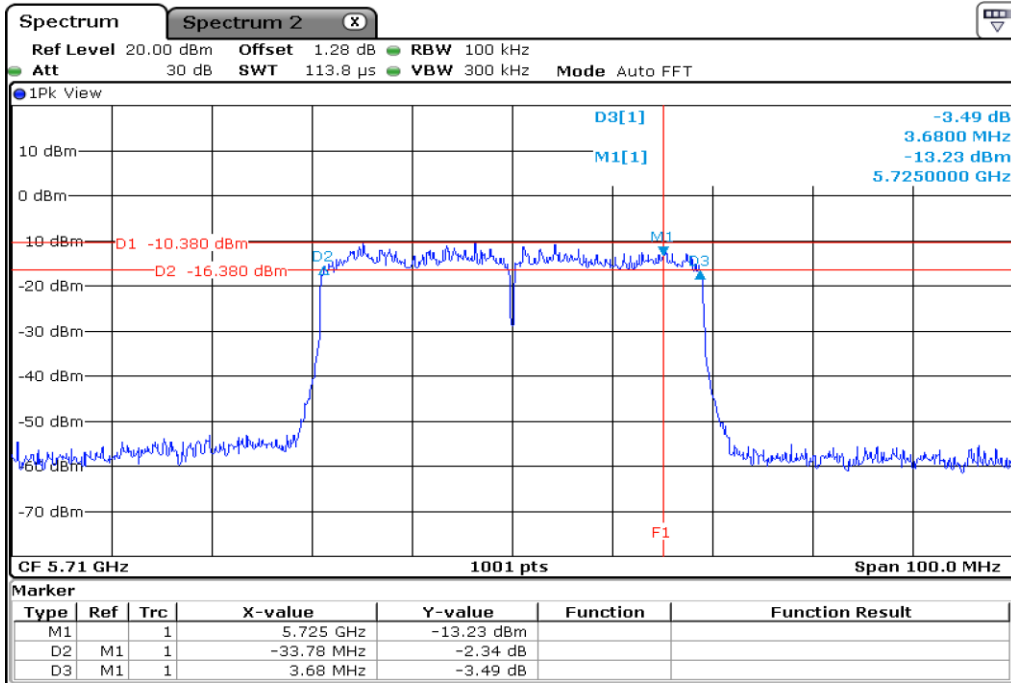

1 | **Starddle 6 dB Bandwidth**

2 | **Starddle 6 dB Bandwidth**

3 Starddle 6 dB Bandwidth

4 Starddle 6 dB Bandwidth

5	Starddle 6 dB Bandwidh
---	------------------------

Test Band				WLAN_UNII2C / UNII3_AX			
Antenna				Ant 0			
Test Parameters for Channel Bandwidths							
Test Item	No.	Mode	Channel	Bandwidth	RU Tone	RB index	Verdict
Straddle 6 dB Bandwidth	1	802.11ax HE40	142	40 MHz	26	High	Pass
	2	802.11ax HE40	142	40 MHz	52	High	Pass
	3	802.11ax HE40	142	40 MHz	106	High	Pass
	4	802.11ax HE40	142	40 MHz	242	High	Pass
	5	802.11ax HE40	142	40 MHz	484	-	Pass
	6	802.11ax HE40	142	40 MHz	SU	-	Pass

1 | Starddle 6 dB Bandwidh

2 | Starddle 6 dB Bandwidh

3 **Starddle 6 dB Bandwidth**

4 **Starddle 6 dB Bandwidth**

5 **Starddle 6 dB Bandwidh**

6 **Starddle 6 dB Bandwidh**

Test Band				WLAN_UNII2C / UNII3_AX			
Antenna				Ant 0			
Test Parameters for Channel Bandwidths							
Test Item	No.	Mode	Channel	Bandwidth	RU Tone	RB index	Verdict
Straddle 6 dB Bandwidth	1	802.11ax HE40	142	40 MHz	26	High	Pass
	2	802.11ax HE40	142	40 MHz	52	High	Pass
	3	802.11ax HE40	142	40 MHz	106	High	Pass
	4	802.11ax HE40	142	40 MHz	242	High	Pass
	5	802.11ax HE40	142	40 MHz	484	-	Pass
	6	802.11ax HE40	142	40 MHz	SU	-	Pass

1 | Starddle 6 dB Bandwidth

2 | Starddle 6 dB Bandwidth

3 **Starddle 6 dB Bandwidth**

4 **Starddle 6 dB Bandwidth**

5 Starddle 6 dB Bandwidth

6 Starddle 6 dB Bandwidth

Test Band				WLAN_UNII2C / UNII3_AX			
Antenna				Ant 0			
Test Parameters for Channel Bandwidths							
Test Item	No.	Mode	Channel	Bandwidth	RU Tone	RB index	Verdict
Straddle 6 dB Bandwidth	1	802.11ax HE80	138	80 MHz	26	High	Pass
	2	802.11ax HE80	138	80 MHz	52	High	Pass
	3	802.11ax HE80	138	80 MHz	106	High	Pass
	4	802.11ax HE80	138	80 MHz	242	High	Pass
	5	802.11ax HE80	138	80 MHz	484	High	Pass
	6	802.11ax HE80	138	80 MHz	996	-	Pass
	7	802.11ax HE80	138	80 MHz	SU	-	Pass