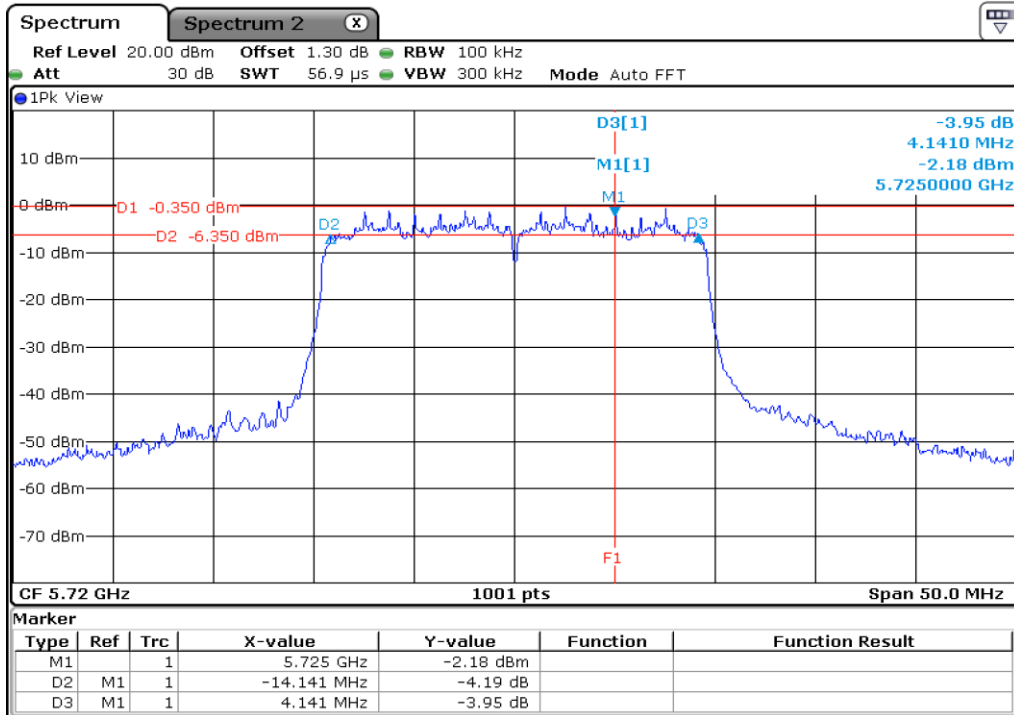

1 Starddle 6 dB Bandwidth

2 Starddle 6 dB Bandwidth

3 **Starddle 6 dB Bandwidh**

4 **Starddle 6 dB Bandwidh**

5	Starddle 6 dB Bandwidh
---	------------------------

Test Band				WLAN_UNII2C / UNII3_AX			
Antenna				Ant 1			
Test Parameters for Channel Bandwidths							
Test Item	No.	Mode	Channel	Bandwidth	RU Tone	RB index	Verdict
Straddle 6 dB Bandwidth	1	802.11ax HE20	144	20 MHz	26	High	Pass
	2	802.11ax HE20	144	20 MHz	52	High	Pass
	3	802.11ax HE20	144	20 MHz	106	High	Pass
	4	802.11ax HE20	144	20 MHz	242	-	Pass
	5	802.11ax HE20	144	20 MHz	SU	-	Pass

1 | **Starddle 6 dB Bandwidth**

2 | **Starddle 6 dB Bandwidth**

3 Starddle 6 dB Bandwidth

4 Starddle 6 dB Bandwidth

5	Starddle 6 dB Bandwidh
---	------------------------

Test Band				WLAN_UNII2C / UNII3_AX			
Antenna				Ant 0			
Test Parameters for Channel Bandwidths							
Test Item	No.	Mode	Channel	Bandwidth	RU Tone	RB index	Verdict
Straddle 6 dB Bandwidth	1	802.11ax HE40	142	40 MHz	26	High	Pass
	2	802.11ax HE40	142	40 MHz	52	High	Pass
	3	802.11ax HE40	142	40 MHz	106	High	Pass
	4	802.11ax HE40	142	40 MHz	242	High	Pass
	5	802.11ax HE40	142	40 MHz	484	-	Pass
	6	802.11ax HE40	142	40 MHz	SU	-	Pass

1 | Starddle 6 dB Bandwidh

2 | Starddle 6 dB Bandwidh

3 **Starddle 6 dB Bandwidth**

4 **Starddle 6 dB Bandwidth**

5 **Starddle 6 dB Bandwidh**

6 **Starddle 6 dB Bandwidh**

Test Band				WLAN_UNII2C / UNII3_AX			
Antenna				Ant 0			
Test Parameters for Channel Bandwidths							
Test Item	No.	Mode	Channel	Bandwidth	RU Tone	RB index	Verdict
Straddle 6 dB Bandwidth	1	802.11ax HE40	142	40 MHz	26	High	Pass
	2	802.11ax HE40	142	40 MHz	52	High	Pass
	3	802.11ax HE40	142	40 MHz	106	High	Pass
	4	802.11ax HE40	142	40 MHz	242	High	Pass
	5	802.11ax HE40	142	40 MHz	484	-	Pass
	6	802.11ax HE40	142	40 MHz	SU	-	Pass