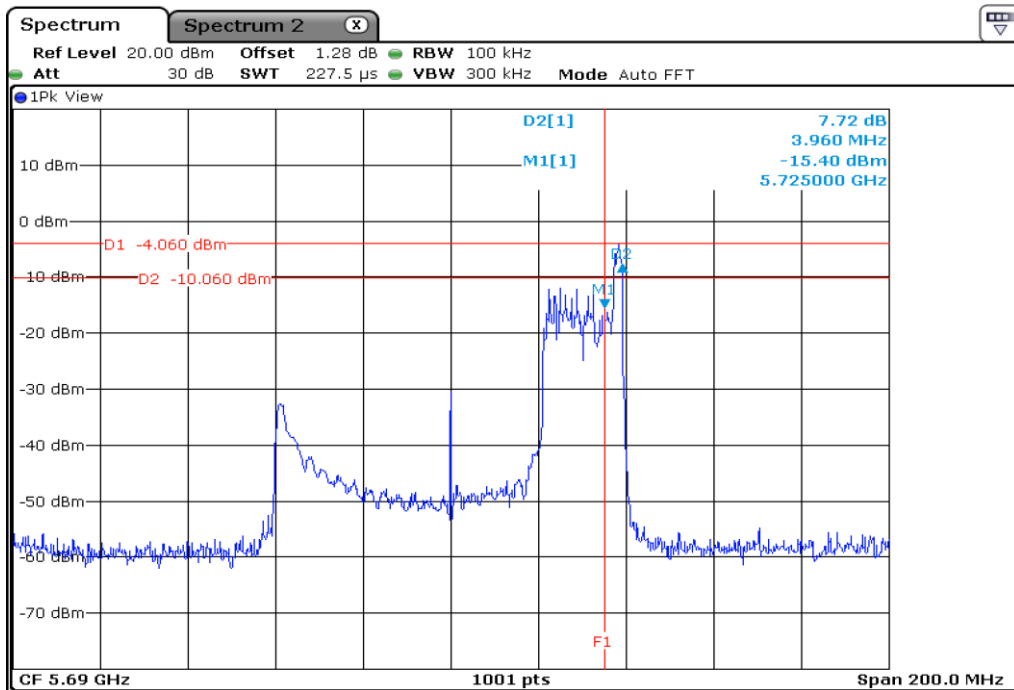

1 | Starddle 6 dB Bandwidh

2 | Starddle 6 dB Bandwidh

3 **Starddle 6 dB Bandwidth**

4 **Starddle 6 dB Bandwidth**

5 **Starddle 6 dB Bandwidh**

6 **Starddle 6 dB Bandwidh**

Test Band				WLAN_UNII2C / UNII3_AX			
Antenna				Ant 0			
Test Parameters for Channel Bandwidths							
Test Item	No.	Mode	Channel	Bandwidth	RU Tone	RB index	Verdict
Straddle 6 dB Bandwidth	1	802.11ax HE40	142	40 MHz	26	High	Pass
	2	802.11ax HE40	142	40 MHz	52	High	Pass
	3	802.11ax HE40	142	40 MHz	106	High	Pass
	4	802.11ax HE40	142	40 MHz	242	High	Pass
	5	802.11ax HE40	142	40 MHz	484	-	Pass
	6	802.11ax HE40	142	40 MHz	SU	-	Pass

1 | Starddle 6 dB Bandwidth

2 | Starddle 6 dB Bandwidth

3 **Starddle 6 dB Bandwidth**

4 **Starddle 6 dB Bandwidth**

5 Starddle 6 dB Bandwidth

6 Starddle 6 dB Bandwidth

Test Band				WLAN_UNII2C / UNII3_AX			
Antenna				Ant 0			
Test Parameters for Channel Bandwidths							
Test Item	No.	Mode	Channel	Bandwidth	RU Tone	RB index	Verdict
Straddle 6 dB Bandwidth	1	802.11ax HE80	138	80 MHz	26	High	Pass
	2	802.11ax HE80	138	80 MHz	52	High	Pass
	3	802.11ax HE80	138	80 MHz	106	High	Pass
	4	802.11ax HE80	138	80 MHz	242	High	Pass
	5	802.11ax HE80	138	80 MHz	484	High	Pass
	6	802.11ax HE80	138	80 MHz	996	-	Pass
	7	802.11ax HE80	138	80 MHz	SU	-	Pass

1 | Starddle 6 dB Bandwidth

2 | Starddle 6 dB Bandwidth

3 **Starddle 6 dB Bandwidth**

4 **Starddle 6 dB Bandwidth**

5 **Starddle 6 dB Bandwidth**

6 **Starddle 6 dB Bandwidth**

7	Starddle 6 dB Bandwithh
---	-------------------------

Test Band				WLAN_UNII2C / UNII3_AX			
Antenna				Ant 1			
Test Parameters for Channel Bandwidths							
Test Item	No.	Mode	Channel	Bandwidth	RU Tone	RB index	Verdict
Straddle 6 dB Bandwidth	1	802.11ax HE80	138	80 MHz	26	High	Pass
	2	802.11ax HE80	138	80 MHz	52	High	Pass
	3	802.11ax HE80	138	80 MHz	106	High	Pass
	4	802.11ax HE80	138	80 MHz	242	High	Pass
	5	802.11ax HE80	138	80 MHz	484	High	Pass
	6	802.11ax HE80	138	80 MHz	996	-	Pass
	7	802.11ax HE80	138	80 MHz	SU	-	Pass