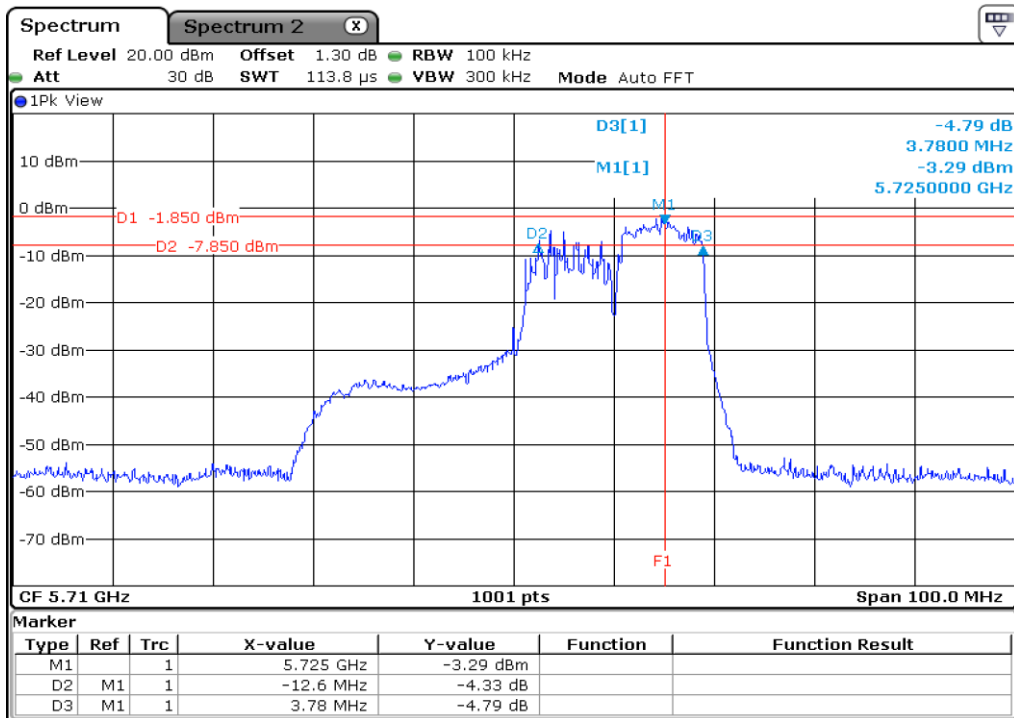

1 | **Starddle 6 dB Bandwidth**

2 | **Starddle 6 dB Bandwidth**

3 Starddle 6 dB Bandwidth

4 Starddle 6 dB Bandwidth

5	Starddle 6 dB Bandwidh
---	------------------------

Test Band				WLAN_UNII2C / UNII3_AX			
Antenna				Ant 0			
Test Parameters for Channel Bandwidths							
Test Item	No.	Mode	Channel	Bandwidth	RU Tone	RB index	Verdict
Straddle 6 dB Bandwidth	1	802.11ax HE40	142	40 MHz	26	High	Pass
	2	802.11ax HE40	142	40 MHz	52	High	Pass
	3	802.11ax HE40	142	40 MHz	106	High	Pass
	4	802.11ax HE40	142	40 MHz	242	High	Pass
	5	802.11ax HE40	142	40 MHz	484	-	Pass
	6	802.11ax HE40	142	40 MHz	SU	-	Pass

1 | Starddle 6 dB Bandwidh

2 | Starddle 6 dB Bandwidh

3 **Starddle 6 dB Bandwidth**

4 **Starddle 6 dB Bandwidth**

5 **Starddle 6 dB Bandwidh**

6 **Starddle 6 dB Bandwidh**

Test Band				WLAN_UNII2C / UNII3_AX			
Antenna				Ant 0			
Test Parameters for Channel Bandwidths							
Test Item	No.	Mode	Channel	Bandwidth	RU Tone	RB index	Verdict
Straddle 6 dB Bandwidth	1	802.11ax HE40	142	40 MHz	26	High	Pass
	2	802.11ax HE40	142	40 MHz	52	High	Pass
	3	802.11ax HE40	142	40 MHz	106	High	Pass
	4	802.11ax HE40	142	40 MHz	242	High	Pass
	5	802.11ax HE40	142	40 MHz	484	-	Pass
	6	802.11ax HE40	142	40 MHz	SU	-	Pass

1 | Starddle 6 dB Bandwidth

2 | Starddle 6 dB Bandwidth

3 **Starddle 6 dB Bandwidth**

4 **Starddle 6 dB Bandwidth**

5 Starddle 6 dB Bandwidth

6 Starddle 6 dB Bandwidth

Test Band				WLAN_UNII2C / UNII3_AX			
Antenna				Ant 0			
Test Parameters for Channel Bandwidths							
Test Item	No.	Mode	Channel	Bandwidth	RU Tone	RB index	Verdict
Straddle 6 dB Bandwidth	1	802.11ax HE80	138	80 MHz	26	High	Pass
	2	802.11ax HE80	138	80 MHz	52	High	Pass
	3	802.11ax HE80	138	80 MHz	106	High	Pass
	4	802.11ax HE80	138	80 MHz	242	High	Pass
	5	802.11ax HE80	138	80 MHz	484	High	Pass
	6	802.11ax HE80	138	80 MHz	996	-	Pass
	7	802.11ax HE80	138	80 MHz	SU	-	Pass