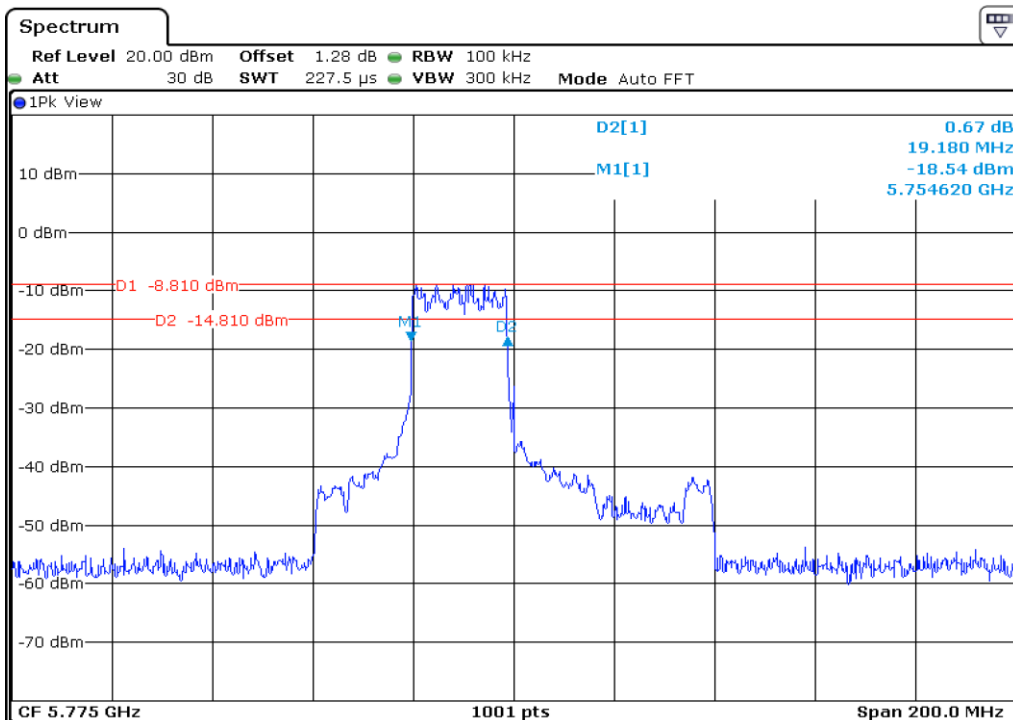

1 **6 dB Bandwidth**

2 **6 dB Bandwidth**

3	6 dB Bandwidth
---	----------------

4 **6 dB Bandwidth**

5 **6 dB Bandwidth**

6	6 dB Bandwidth
---	----------------

7 6 dB Bandwidth

8 6 dB Bandwidth

9	6 dB Bandwidth
---	----------------

10 | **6 dB Bandwidth**

11 | **6 dB Bandwidth**

12	6 dB Bandwidth
----	----------------

13 6 dB Bandwidth

14 6 dB Bandwidth

15	6 dB Bandwidth
----	----------------

16	6 dB Bandwidth
----	----------------

Test Band				WLAN_UNII2C / UNII3_AX			
Antenna				Ant 0			
Test Parameters for Channel Bandwidths							
Test Item	No.	Mode	Channel	Bandwidth	RU Tone	RB index	Verdict
Straddle 6 dB Bandwidth	1	802.11ax HE20	144	20 MHz	26	High	Pass
	2	802.11ax HE20	144	20 MHz	52	High	Pass
	3	802.11ax HE20	144	20 MHz	106	High	Pass
	4	802.11ax HE20	144	20 MHz	242	-	Pass
	5	802.11ax HE20	144	20 MHz	SU	-	Pass