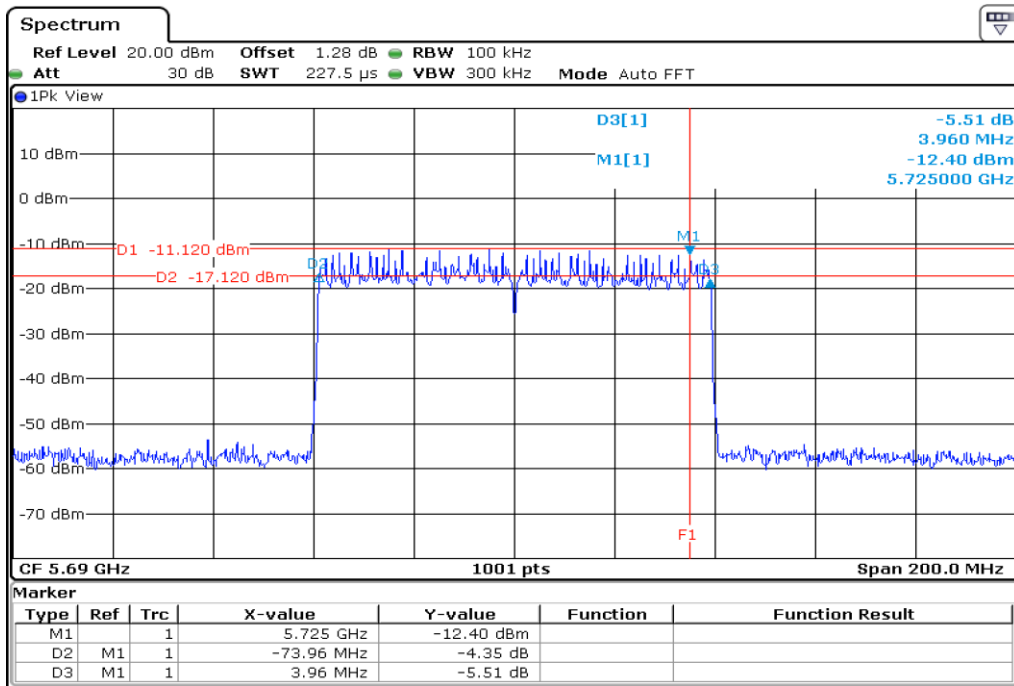

1 | Starddle 6 dB Bandwidth

2 | Starddle 6 dB Bandwidth

3 **Starddle 6 dB Bandwidth**

4 **Starddle 6 dB Bandwidth**

5 Starddle 6 dB Bandwidth

6 Starddle 6 dB Bandwidth

Test Band				WLAN_UNII2C / UNII3_AX			
Antenna				Ant 0			
Test Parameters for Channel Bandwidths							
Test Item	No.	Mode	Channel	Bandwidth	RU Tone	RB index	Verdict
Straddle 6 dB Bandwidth	1	802.11ax HE80	138	80 MHz	26	High	Pass
	2	802.11ax HE80	138	80 MHz	52	High	Pass
	3	802.11ax HE80	138	80 MHz	106	High	Pass
	4	802.11ax HE80	138	80 MHz	242	High	Pass
	5	802.11ax HE80	138	80 MHz	484	High	Pass
	6	802.11ax HE80	138	80 MHz	996	-	Pass
	7	802.11ax HE80	138	80 MHz	SU	-	Pass

1 | Starddle 6 dB Bandwidth

2 | Starddle 6 dB Bandwidth

3 **Starddle 6 dB Bandwidth**

4 **Starddle 6 dB Bandwidth**

5 **Starddle 6 dB Bandwidth**

6 **Starddle 6 dB Bandwidth**

7	Starddle 6 dB Bandwithh
---	-------------------------

Test Band				WLAN_UNII2C / UNII3_AX			
Antenna				Ant 1			
Test Parameters for Channel Bandwidths							
Test Item	No.	Mode	Channel	Bandwidth	RU Tone	RB index	Verdict
Straddle 6 dB Bandwidth	1	802.11ax HE80	138	80 MHz	26	High	Pass
	2	802.11ax HE80	138	80 MHz	52	High	Pass
	3	802.11ax HE80	138	80 MHz	106	High	Pass
	4	802.11ax HE80	138	80 MHz	242	High	Pass
	5	802.11ax HE80	138	80 MHz	484	High	Pass
	6	802.11ax HE80	138	80 MHz	996	-	Pass
	7	802.11ax HE80	138	80 MHz	SU	-	Pass