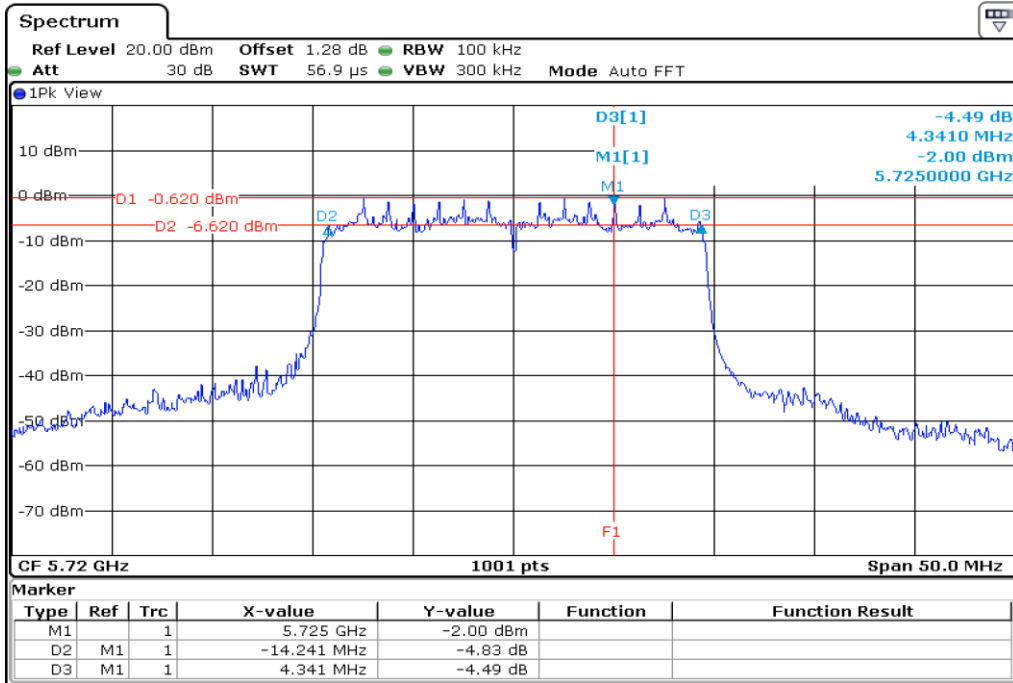

Test Band				WLAN_UNII2C / UNII3_AX			
Antenna				Ant 0			
Test Parameters for Channel Bandwidths							
Test Item	No.	Mode	Channel	Bandwidth	RU Tone	RB index	Verdict
Straddle 6 dB Bandwidth	1	802.11ax HE20	144	20 MHz	26	High	Pass
	2	802.11ax HE20	144	20 MHz	52	High	Pass
	3	802.11ax HE20	144	20 MHz	106	High	Pass
	4	802.11ax HE20	144	20 MHz	242	-	Pass
	5	802.11ax HE20	144	20 MHz	SU	-	Pass

1 Starddle 6 dB Bandwidth

2 Starddle 6 dB Bandwidth

3 **Starddle 6 dB Bandwidh**

4 **Starddle 6 dB Bandwidh**

5	Starddle 6 dB Bandwidh
---	------------------------

Test Band				WLAN_UNII2C / UNII3_AX			
Antenna				Ant 1			
Test Parameters for Channel Bandwidths							
Test Item	No.	Mode	Channel	Bandwidth	RU Tone	RB index	Verdict
Straddle 6 dB Bandwidth	1	802.11ax HE20	144	20 MHz	26	High	Pass
	2	802.11ax HE20	144	20 MHz	52	High	Pass
	3	802.11ax HE20	144	20 MHz	106	High	Pass
	4	802.11ax HE20	144	20 MHz	242	-	Pass
	5	802.11ax HE20	144	20 MHz	SU	-	Pass

1 | **Starddle 6 dB Bandwidth**

2 | **Starddle 6 dB Bandwidth**

3 Starddle 6 dB Bandwidth

4 Starddle 6 dB Bandwidth

5	Starddle 6 dB Bandwidh
---	------------------------

Test Band				WLAN_UNII2C / UNII3_AX			
Antenna				Ant 0			
Test Parameters for Channel Bandwidths							
Test Item	No.	Mode	Channel	Bandwidth	RU Tone	RB index	Verdict
Straddle 6 dB Bandwidth	1	802.11ax HE40	142	40 MHz	26	High	Pass
	2	802.11ax HE40	142	40 MHz	52	High	Pass
	3	802.11ax HE40	142	40 MHz	106	High	Pass
	4	802.11ax HE40	142	40 MHz	242	High	Pass
	5	802.11ax HE40	142	40 MHz	484	-	Pass
	6	802.11ax HE40	142	40 MHz	SU	-	Pass