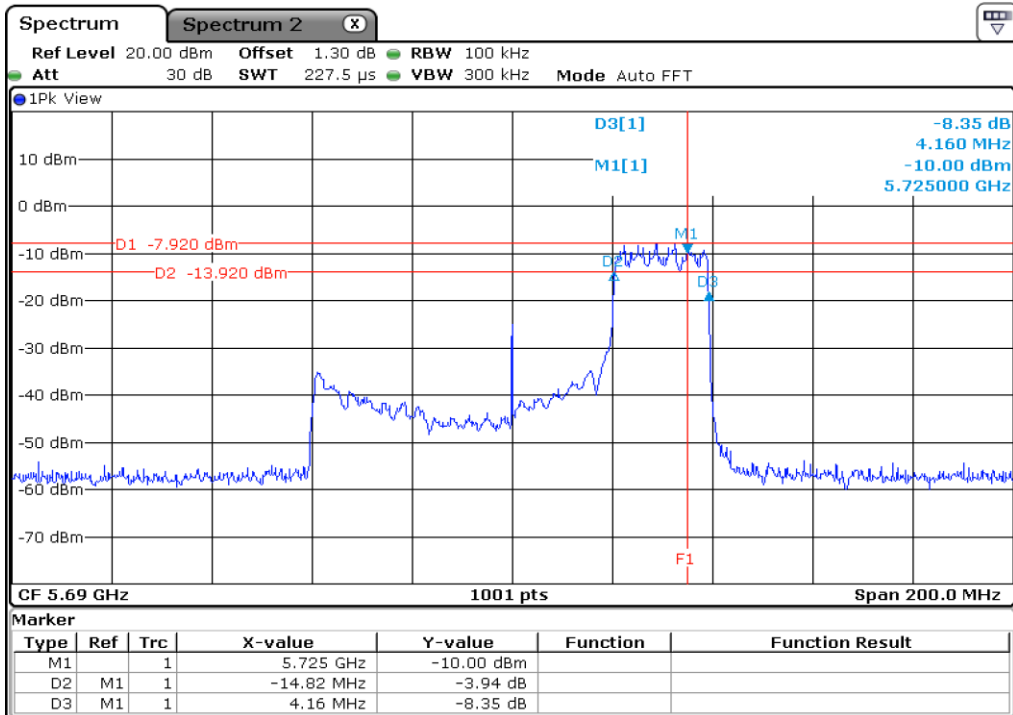

1 | Starddle 6 dB Bandwidth

2 | Starddle 6 dB Bandwidth

3 **Starddle 6 dB Bandwidth**

4 **Starddle 6 dB Bandwidth**

5 Starddle 6 dB Bandwidth

6 Starddle 6 dB Bandwidth

Test Band				WLAN_UNII2C / UNII3_AX			
Antenna				Ant 0			
Test Parameters for Channel Bandwidths							
Test Item	No.	Mode	Channel	Bandwidth	RU Tone	RB index	Verdict
Straddle 6 dB Bandwidth	1	802.11ax HE80	138	80 MHz	26	High	Pass
	2	802.11ax HE80	138	80 MHz	52	High	Pass
	3	802.11ax HE80	138	80 MHz	106	High	Pass
	4	802.11ax HE80	138	80 MHz	242	High	Pass
	5	802.11ax HE80	138	80 MHz	484	High	Pass
	6	802.11ax HE80	138	80 MHz	996	-	Pass
	7	802.11ax HE80	138	80 MHz	SU	-	Pass

1 | Starddle 6 dB Bandwidth

2 | Starddle 6 dB Bandwidth

3 **Starddle 6 dB Bandwidth**

4 **Starddle 6 dB Bandwidth**

5 **Starddle 6 dB Bandwidth**

6 **Starddle 6 dB Bandwidth**

7	Starddle 6 dB Bandwithh
---	-------------------------

Test Band				WLAN_UNII2C / UNII3_AX			
Antenna				Ant 1			
Test Parameters for Channel Bandwidths							
Test Item	No.	Mode	Channel	Bandwidth	RU Tone	RB index	Verdict
Straddle 6 dB Bandwidth	1	802.11ax HE80	138	80 MHz	26	High	Pass
	2	802.11ax HE80	138	80 MHz	52	High	Pass
	3	802.11ax HE80	138	80 MHz	106	High	Pass
	4	802.11ax HE80	138	80 MHz	242	High	Pass
	5	802.11ax HE80	138	80 MHz	484	High	Pass
	6	802.11ax HE80	138	80 MHz	996	-	Pass
	7	802.11ax HE80	138	80 MHz	SU	-	Pass

1 **Starddle 6 dB Bandwidth**

2 **Starddle 6 dB Bandwidth**

3 **Starddle 6 dB Bandwidth**

4 **Starddle 6 dB Bandwidth**