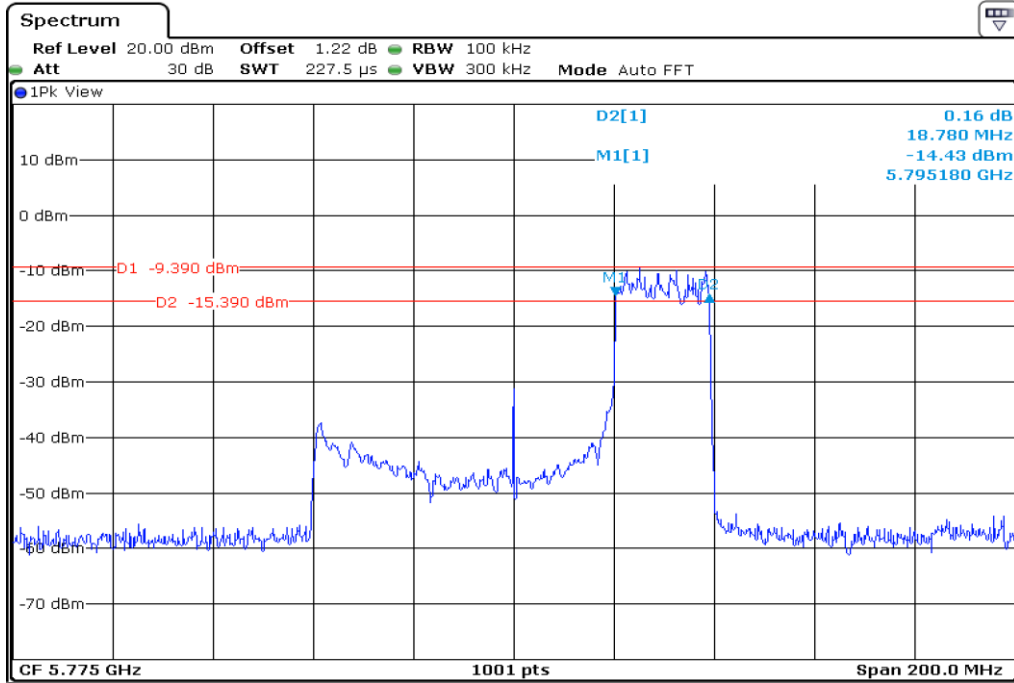

7 6 dB Bandwidth

8 6 dB Bandwidth

9	6 dB Bandwidth
---	----------------

10 6 dB Bandwidth

11 6 dB Bandwidth

12	6 dB Bandwidth
----	----------------

13 6 dB Bandwidth

14 6 dB Bandwidth

15	6 dB Bandwidth
----	----------------

16	6 dB Bandwidth
----	----------------

Test Band				WLAN_UNI3_AX			
Antenna				Ant 1			
Test Parameters for Channel Bandwidths							
Test Item	No.	Mode	Channel	Bandwidth	RU Tone	RB index	Verdict
6 dB Bandwidth	1	802.11ax HE80	155	80 MHz	26	Low	Pass
	2	802.11ax HE80	155	80 MHz	26	Middle	Pass
	3	802.11ax HE80	155	80 MHz	26	High	Pass
	4	802.11ax HE80	155	80 MHz	52	Low	Pass
	5	802.11ax HE80	155	80 MHz	52	Middle	Pass
	6	802.11ax HE80	155	80 MHz	52	High	Pass
	7	802.11ax HE80	155	80 MHz	106	Low	Pass
	8	802.11ax HE80	155	80 MHz	106	Middle	Pass
	9	802.11ax HE80	155	80 MHz	106	High	Pass
	10	802.11ax HE80	155	80 MHz	242	Low	Pass
	11	802.11ax HE80	155	80 MHz	242	Middle	Pass
	12	802.11ax HE80	155	80 MHz	242	High	Pass
	13	802.11ax HE80	155	80 MHz	484	Low	Pass
	14	802.11ax HE80	155	80 MHz	484	High	Pass
	15	802.11ax HE80	155	80 MHz	996	-	Pass
	16	802.11ax HE80	155	80 MHz	SU	-	Pass