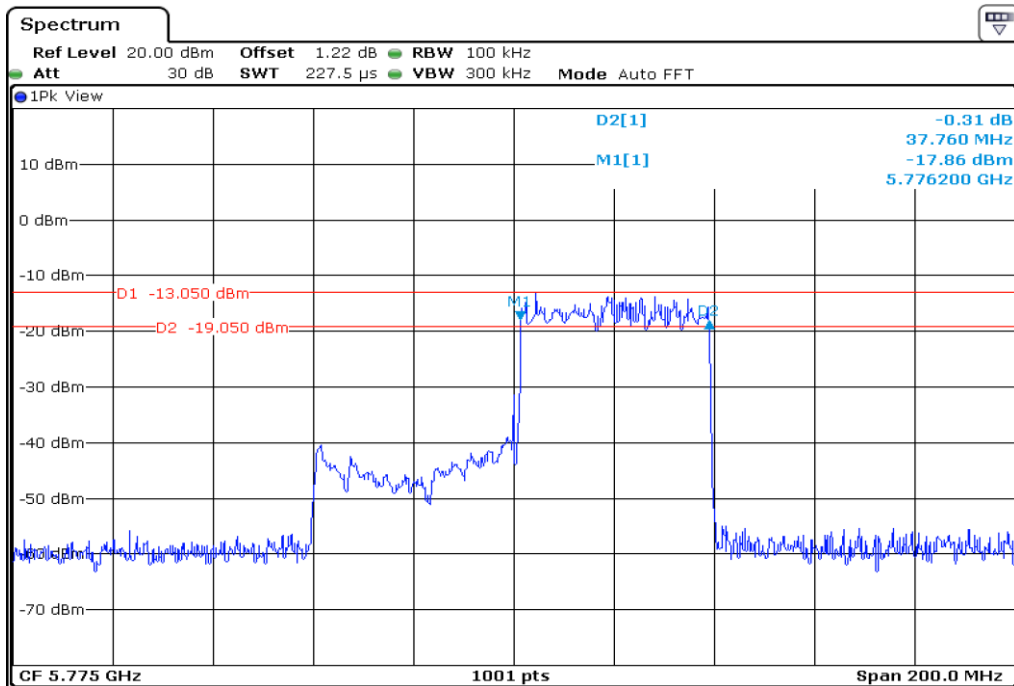

7 6 dB Bandwidth

8 6 dB Bandwidth

9	6 dB Bandwidth
---	----------------

10 6 dB Bandwidth

11 6 dB Bandwidth

12	6 dB Bandwidth
----	----------------

13 6 dB Bandwidth

14 6 dB Bandwidth

15	6 dB Bandwidth
----	----------------

16	6 dB Bandwidth
----	----------------

Test Band				WLAN_UNI3_AX			
Antenna				Ant 1			
Test Parameters for Channel Bandwidths							
Test Item	No.	Mode	Channel	Bandwidth	RU Tone	RB index	Verdict
6 dB Bandwidth	1	802.11ax HE80	155	80 MHz	26	Low	Pass
	2	802.11ax HE80	155	80 MHz	26	Middle	Pass
	3	802.11ax HE80	155	80 MHz	26	High	Pass
	4	802.11ax HE80	155	80 MHz	52	Low	Pass
	5	802.11ax HE80	155	80 MHz	52	Middle	Pass
	6	802.11ax HE80	155	80 MHz	52	High	Pass
	7	802.11ax HE80	155	80 MHz	106	Low	Pass
	8	802.11ax HE80	155	80 MHz	106	Middle	Pass
	9	802.11ax HE80	155	80 MHz	106	High	Pass
	10	802.11ax HE80	155	80 MHz	242	Low	Pass
	11	802.11ax HE80	155	80 MHz	242	Middle	Pass
	12	802.11ax HE80	155	80 MHz	242	High	Pass
	13	802.11ax HE80	155	80 MHz	484	Low	Pass
	14	802.11ax HE80	155	80 MHz	484	High	Pass
	15	802.11ax HE80	155	80 MHz	996	-	Pass
	16	802.11ax HE80	155	80 MHz	SU	-	Pass