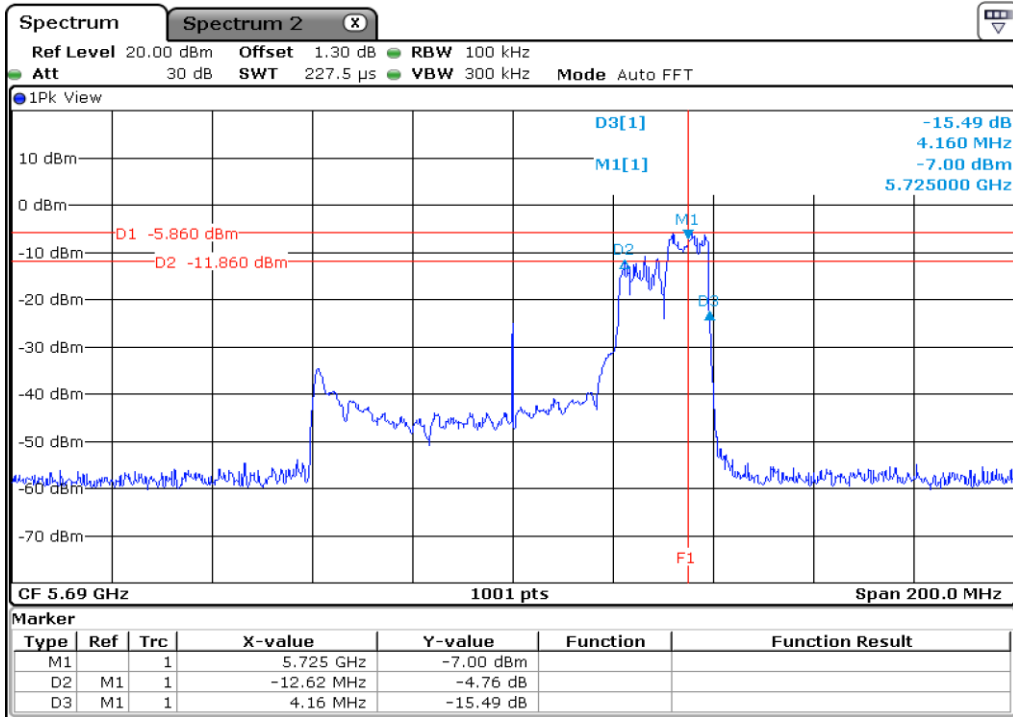

1 | Starddle 6 dB Bandwidth

2 | Starddle 6 dB Bandwidth

3 **Starddle 6 dB Bandwidth**

4 **Starddle 6 dB Bandwidth**

5 Starddle 6 dB Bandwidth

6 Starddle 6 dB Bandwidth

Test Band				WLAN_UNII2C / UNII3_AX			
Antenna				Ant 0			
Test Parameters for Channel Bandwidths							
Test Item	No.	Mode	Channel	Bandwidth	RU Tone	RB index	Verdict
Straddle 6 dB Bandwidth	1	802.11ax HE80	138	80 MHz	26	High	Pass
	2	802.11ax HE80	138	80 MHz	52	High	Pass
	3	802.11ax HE80	138	80 MHz	106	High	Pass
	4	802.11ax HE80	138	80 MHz	242	High	Pass
	5	802.11ax HE80	138	80 MHz	484	High	Pass
	6	802.11ax HE80	138	80 MHz	996	-	Pass
	7	802.11ax HE80	138	80 MHz	SU	-	Pass

1 | Starddle 6 dB Bandwidth

2 | Starddle 6 dB Bandwidth

3 **Starddle 6 dB Bandwidth**

4 **Starddle 6 dB Bandwidth**

5 **Starddle 6 dB Bandwidth**

6 **Starddle 6 dB Bandwidth**

7	Starddle 6 dB Bandwithh
---	-------------------------

Test Band				WLAN_UNII2C / UNII3_AX			
Antenna				Ant 1			
Test Parameters for Channel Bandwidths							
Test Item	No.	Mode	Channel	Bandwidth	RU Tone	RB index	Verdict
Straddle 6 dB Bandwidth	1	802.11ax HE80	138	80 MHz	26	High	Pass
	2	802.11ax HE80	138	80 MHz	52	High	Pass
	3	802.11ax HE80	138	80 MHz	106	High	Pass
	4	802.11ax HE80	138	80 MHz	242	High	Pass
	5	802.11ax HE80	138	80 MHz	484	High	Pass
	6	802.11ax HE80	138	80 MHz	996	-	Pass
	7	802.11ax HE80	138	80 MHz	SU	-	Pass

1 **Starddle 6 dB Bandwidth**

2 **Starddle 6 dB Bandwidth**

3 **Starddle 6 dB Bandwidth**

4 **Starddle 6 dB Bandwidth**