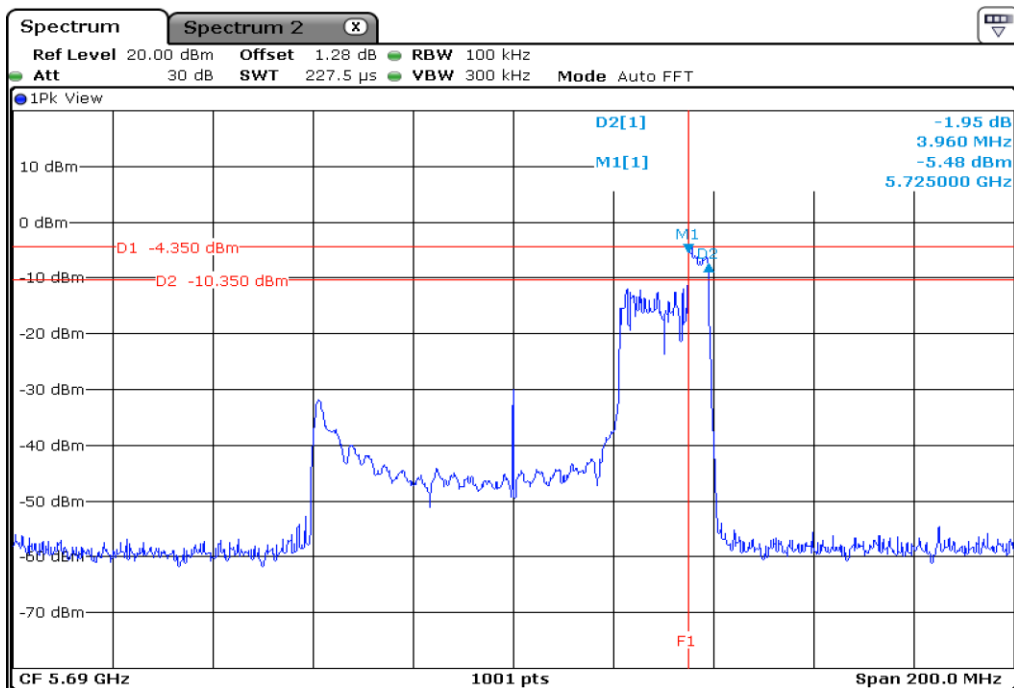

1 | Starddle 6 dB Bandwidh

2 | Starddle 6 dB Bandwidh

3 **Starddle 6 dB Bandwidth**

4 **Starddle 6 dB Bandwidth**

5 **Starddle 6 dB Bandwidh**

6 **Starddle 6 dB Bandwidh**

Test Band				WLAN_UNII2C / UNII3_AX			
Antenna				Ant 0			
Test Parameters for Channel Bandwidths							
Test Item	No.	Mode	Channel	Bandwidth	RU Tone	RB index	Verdict
Straddle 6 dB Bandwidth	1	802.11ax HE40	142	40 MHz	26	High	Pass
	2	802.11ax HE40	142	40 MHz	52	High	Pass
	3	802.11ax HE40	142	40 MHz	106	High	Pass
	4	802.11ax HE40	142	40 MHz	242	High	Pass
	5	802.11ax HE40	142	40 MHz	484	-	Pass
	6	802.11ax HE40	142	40 MHz	SU	-	Pass

1 | Starddle 6 dB Bandwidth

2 | Starddle 6 dB Bandwidth

3 **Starddle 6 dB Bandwidth**

4 **Starddle 6 dB Bandwidth**

5 Starddle 6 dB Bandwidth

6 Starddle 6 dB Bandwidth

Test Band				WLAN_UNII2C / UNII3_AX			
Antenna				Ant 0			
Test Parameters for Channel Bandwidths							
Test Item	No.	Mode	Channel	Bandwidth	RU Tone	RB index	Verdict
Straddle 6 dB Bandwidth	1	802.11ax HE80	138	80 MHz	26	High	Pass
	2	802.11ax HE80	138	80 MHz	52	High	Pass
	3	802.11ax HE80	138	80 MHz	106	High	Pass
	4	802.11ax HE80	138	80 MHz	242	High	Pass
	5	802.11ax HE80	138	80 MHz	484	High	Pass
	6	802.11ax HE80	138	80 MHz	996	-	Pass
	7	802.11ax HE80	138	80 MHz	SU	-	Pass

1 | Starddle 6 dB Bandwidth

2 | Starddle 6 dB Bandwidth

3 **Starddle 6 dB Bandwidth**

4 **Starddle 6 dB Bandwidth**

5 **Starddle 6 dB Bandwidth**

6 **Starddle 6 dB Bandwidth**

7	Starddle 6 dB Bandwithh
---	-------------------------