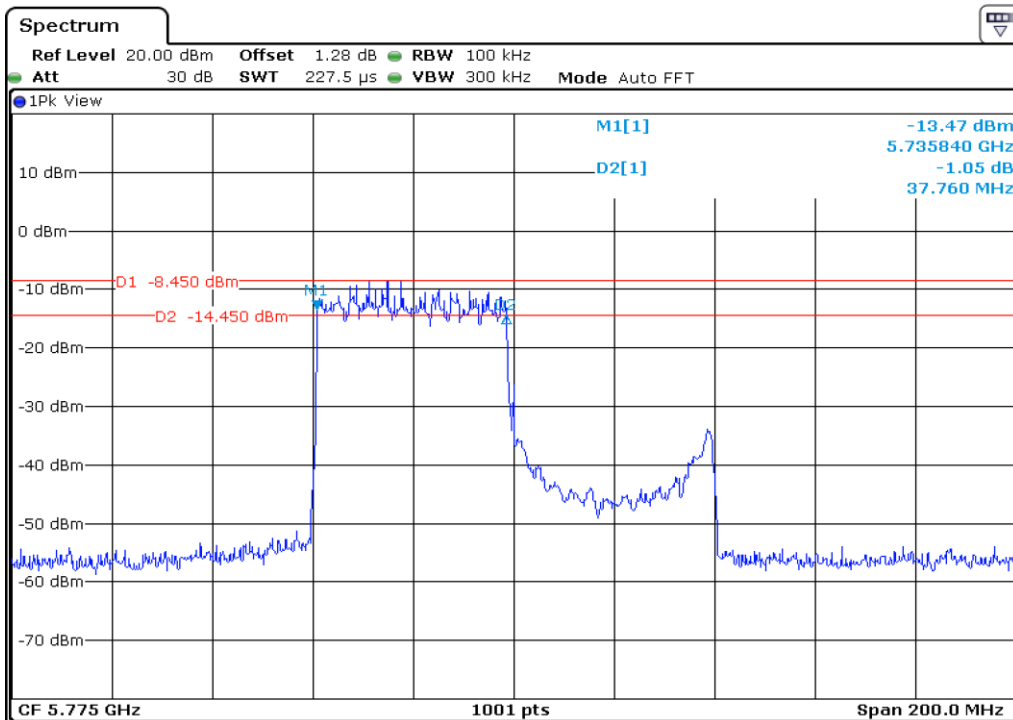

9	6 dB Bandwidth
---	----------------

10 | **6 dB Bandwidth**

11 | **6 dB Bandwidth**

12	6 dB Bandwidth
----	----------------

13 6 dB Bandwidth

14 6 dB Bandwidth

15	6 dB Bandwidth
----	----------------

16	6 dB Bandwidth
----	----------------

Test Band				WLAN_UNII2C / UNII3_AX			
Antenna				Ant 0			
Test Parameters for Channel Bandwidths							
Test Item	No.	Mode	Channel	Bandwidth	RU Tone	RB index	Verdict
Straddle 6 dB Bandwidth	1	802.11ax HE20	144	20 MHz	26	High	Pass
	2	802.11ax HE20	144	20 MHz	52	High	Pass
	3	802.11ax HE20	144	20 MHz	106	High	Pass
	4	802.11ax HE20	144	20 MHz	242	-	Pass
	5	802.11ax HE20	144	20 MHz	SU	-	Pass