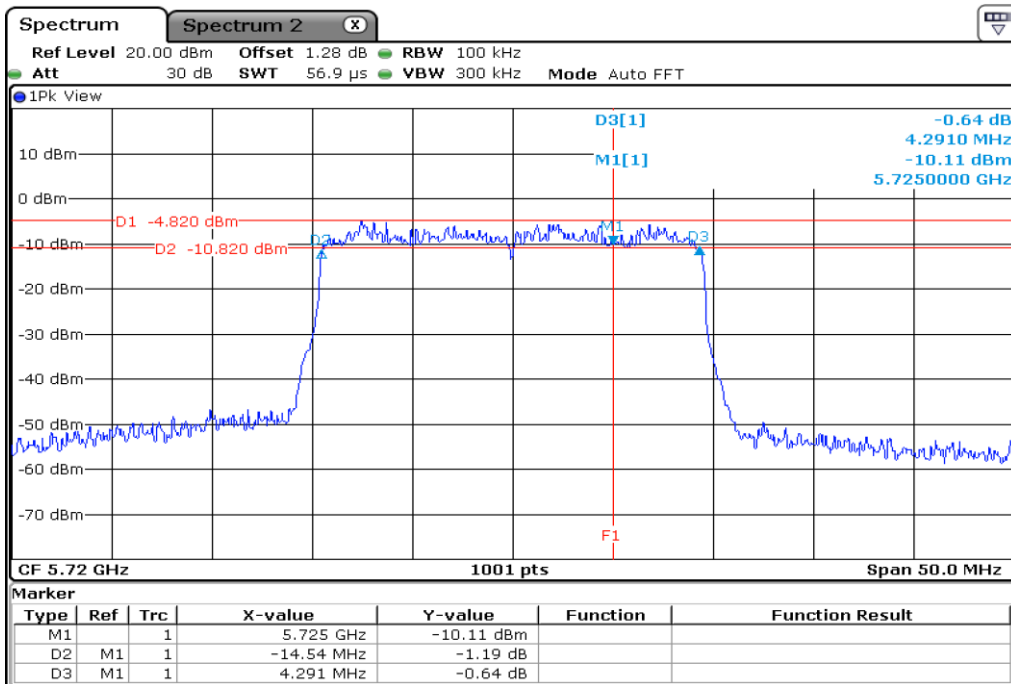

Test Band				WLAN_UNII2C / UNII3_AX			
Antenna				Ant 0			
Test Parameters for Channel Bandwidths							
Test Item	No.	Mode	Channel	Bandwidth	RU Tone	RB index	Verdict
Straddle 6 dB Bandwidth	1	802.11ax HE20	144	20 MHz	26	High	Pass
	2	802.11ax HE20	144	20 MHz	52	High	Pass
	3	802.11ax HE20	144	20 MHz	106	High	Pass
	4	802.11ax HE20	144	20 MHz	242	-	Pass
	5	802.11ax HE20	144	20 MHz	SU	-	Pass

1 Starddle 6 dB Bandwidth

2 Starddle 6 dB Bandwidth

3 **Starddle 6 dB Bandwidh**

4 **Starddle 6 dB Bandwidh**

5	Starddle 6 dB Bandwidh
---	------------------------

Test Band				WLAN_UNII2C / UNII3_AX			
Antenna				Ant 1			
Test Parameters for Channel Bandwidths							
Test Item	No.	Mode	Channel	Bandwidth	RU Tone	RB index	Verdict
Straddle 6 dB Bandwidth	1	802.11ax HE20	144	20 MHz	26	High	Pass
	2	802.11ax HE20	144	20 MHz	52	High	Pass
	3	802.11ax HE20	144	20 MHz	106	High	Pass
	4	802.11ax HE20	144	20 MHz	242	-	Pass
	5	802.11ax HE20	144	20 MHz	SU	-	Pass

1 | **Starddle 6 dB Bandwidth**

2 | **Starddle 6 dB Bandwidth**

3 Starddle 6 dB Bandwidth

4 Starddle 6 dB Bandwidth

5	Starddle 6 dB Bandwidh
---	------------------------

Test Band				WLAN_UNII2C / UNII3_AX			
Antenna				Ant 0			
Test Parameters for Channel Bandwidths							
Test Item	No.	Mode	Channel	Bandwidth	RU Tone	RB index	Verdict
Straddle 6 dB Bandwidth	1	802.11ax HE40	142	40 MHz	26	High	Pass
	2	802.11ax HE40	142	40 MHz	52	High	Pass
	3	802.11ax HE40	142	40 MHz	106	High	Pass
	4	802.11ax HE40	142	40 MHz	242	High	Pass
	5	802.11ax HE40	142	40 MHz	484	-	Pass
	6	802.11ax HE40	142	40 MHz	SU	-	Pass