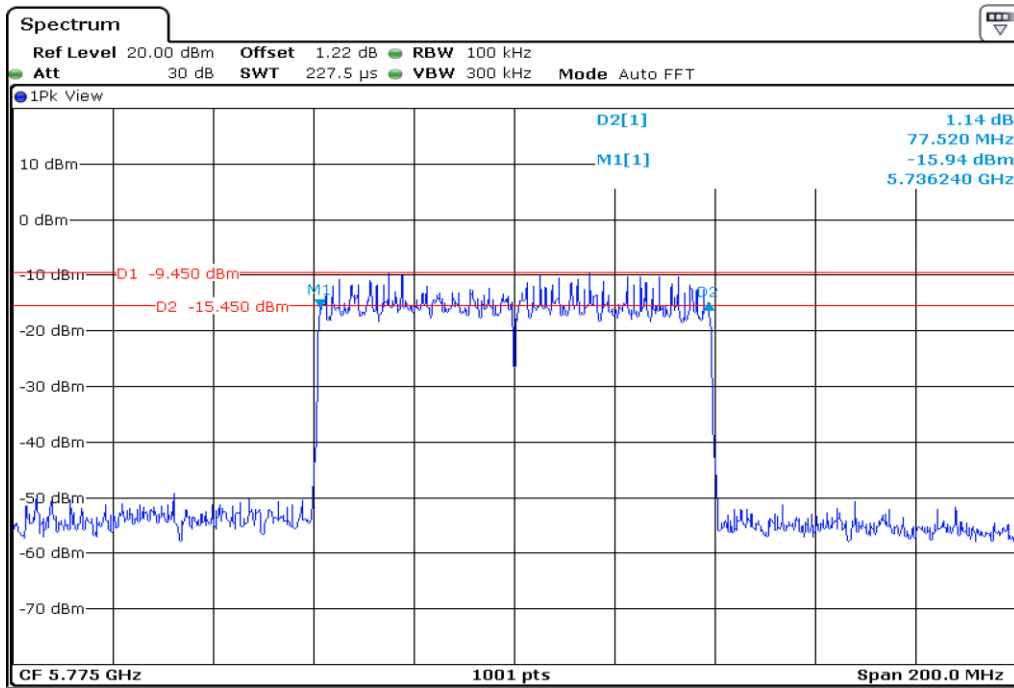

7 6 dB Bandwidth

8 6 dB Bandwidth

9	6 dB Bandwidth
---	----------------

10 6 dB Bandwidth

11 6 dB Bandwidth

12	6 dB Bandwidth
----	----------------

13 6 dB Bandwidth

14 6 dB Bandwidth

15	6 dB Bandwidth
----	----------------

16	6 dB Bandwidth
----	----------------

Test Band				WLAN_UNI3_AX			
Antenna				Ant 1			
Test Parameters for Channel Bandwidths							
Test Item	No.	Mode	Channel	Bandwidth	RU Tone	RB index	Verdict
6 dB Bandwidth	1	802.11ax HE80	155	80 MHz	26	Low	Pass
	2	802.11ax HE80	155	80 MHz	26	Middle	Pass
	3	802.11ax HE80	155	80 MHz	26	High	Pass
	4	802.11ax HE80	155	80 MHz	52	Low	Pass
	5	802.11ax HE80	155	80 MHz	52	Middle	Pass
	6	802.11ax HE80	155	80 MHz	52	High	Pass
	7	802.11ax HE80	155	80 MHz	106	Low	Pass
	8	802.11ax HE80	155	80 MHz	106	Middle	Pass
	9	802.11ax HE80	155	80 MHz	106	High	Pass
	10	802.11ax HE80	155	80 MHz	242	Low	Pass
	11	802.11ax HE80	155	80 MHz	242	Middle	Pass
	12	802.11ax HE80	155	80 MHz	242	High	Pass
	13	802.11ax HE80	155	80 MHz	484	Low	Pass
	14	802.11ax HE80	155	80 MHz	484	High	Pass
	15	802.11ax HE80	155	80 MHz	996	-	Pass
	16	802.11ax HE80	155	80 MHz	SU	-	Pass