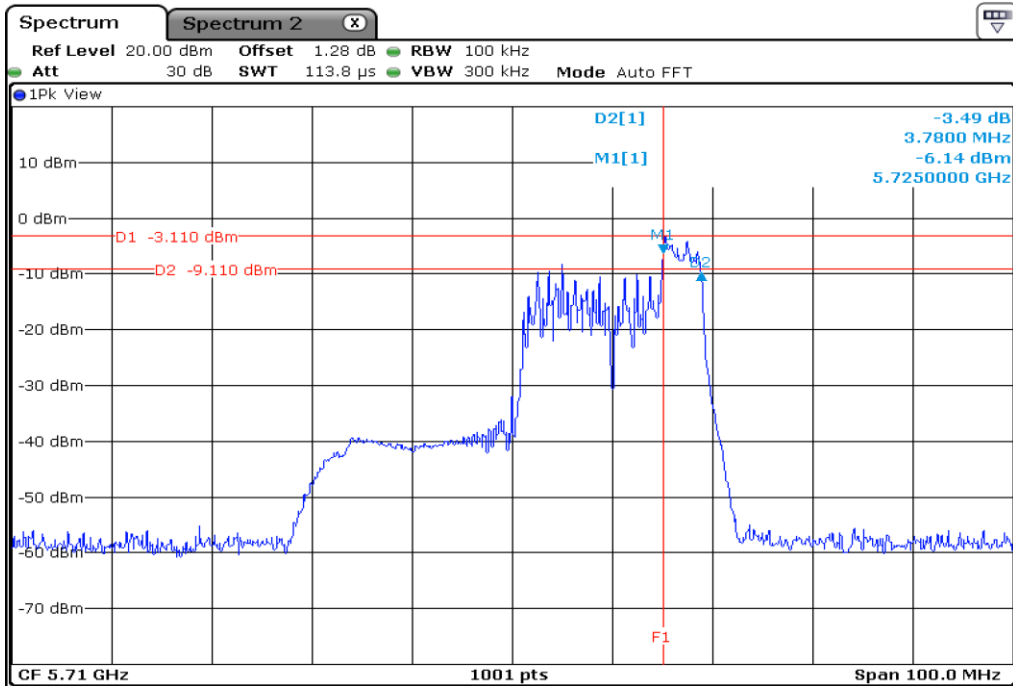

1 Starddle 6 dB Bandwidth

2 Starddle 6 dB Bandwidth

3 **Starddle 6 dB Bandwidh**

4 **Starddle 6 dB Bandwidh**

5	Starddle 6 dB Bandwidh
---	------------------------

Test Band				WLAN_UNII2C / UNII3_AX			
Antenna				Ant 1			
Test Parameters for Channel Bandwidths							
Test Item	No.	Mode	Channel	Bandwidth	RU Tone	RB index	Verdict
Straddle 6 dB Bandwidth	1	802.11ax HE20	144	20 MHz	26	High	Pass
	2	802.11ax HE20	144	20 MHz	52	High	Pass
	3	802.11ax HE20	144	20 MHz	106	High	Pass
	4	802.11ax HE20	144	20 MHz	242	-	Pass
	5	802.11ax HE20	144	20 MHz	SU	-	Pass

1 | **Starddle 6 dB Bandwidth**

2 | **Starddle 6 dB Bandwidth**

3 Starddle 6 dB Bandwidth

4 Starddle 6 dB Bandwidth

5	Starddle 6 dB Bandwidh
---	------------------------

Test Band				WLAN_UNII2C / UNII3_AX			
Antenna				Ant 0			
Test Parameters for Channel Bandwidths							
Test Item	No.	Mode	Channel	Bandwidth	RU Tone	RB index	Verdict
Straddle 6 dB Bandwidth	1	802.11ax HE40	142	40 MHz	26	High	Pass
	2	802.11ax HE40	142	40 MHz	52	High	Pass
	3	802.11ax HE40	142	40 MHz	106	High	Pass
	4	802.11ax HE40	142	40 MHz	242	High	Pass
	5	802.11ax HE40	142	40 MHz	484	-	Pass
	6	802.11ax HE40	142	40 MHz	SU	-	Pass

1 | Starddle 6 dB Bandwidh

2 | Starddle 6 dB Bandwidh

3 **Starddle 6 dB Bandwidth**

4 **Starddle 6 dB Bandwidth**

5 **Starddle 6 dB Bandwidh**

6 **Starddle 6 dB Bandwidh**

Test Band				WLAN_UNII2C / UNII3_AX			
Antenna				Ant 0			
Test Parameters for Channel Bandwidths							
Test Item	No.	Mode	Channel	Bandwidth	RU Tone	RB index	Verdict
Straddle 6 dB Bandwidth	1	802.11ax HE40	142	40 MHz	26	High	Pass
	2	802.11ax HE40	142	40 MHz	52	High	Pass
	3	802.11ax HE40	142	40 MHz	106	High	Pass
	4	802.11ax HE40	142	40 MHz	242	High	Pass
	5	802.11ax HE40	142	40 MHz	484	-	Pass
	6	802.11ax HE40	142	40 MHz	SU	-	Pass