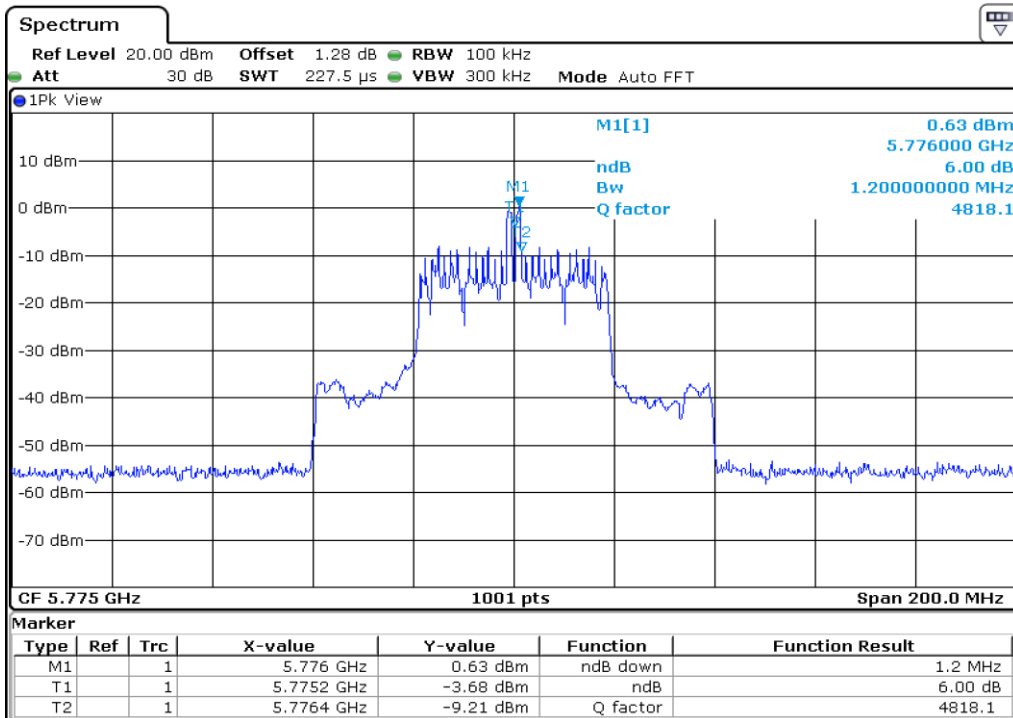

15	6 dB Bandwidth
----	----------------

16	6 dB Bandwidth
----	----------------

Test Band				WLAN_UNI3_AX			
Antenna				Ant 1			
Test Parameters for Channel Bandwidths							
Test Item	No.	Mode	Channel	Bandwidth	RU Tone	RB index	Verdict
6 dB Bandwidth	1	802.11ax HE80	155	80 MHz	26	Low	Pass
	2	802.11ax HE80	155	80 MHz	26	Middle	Pass
	3	802.11ax HE80	155	80 MHz	26	High	Pass
	4	802.11ax HE80	155	80 MHz	52	Low	Pass
	5	802.11ax HE80	155	80 MHz	52	Middle	Pass
	6	802.11ax HE80	155	80 MHz	52	High	Pass
	7	802.11ax HE80	155	80 MHz	106	Low	Pass
	8	802.11ax HE80	155	80 MHz	106	Middle	Pass
	9	802.11ax HE80	155	80 MHz	106	High	Pass
	10	802.11ax HE80	155	80 MHz	242	Low	Pass
	11	802.11ax HE80	155	80 MHz	242	Middle	Pass
	12	802.11ax HE80	155	80 MHz	242	High	Pass
	13	802.11ax HE80	155	80 MHz	484	Low	Pass
	14	802.11ax HE80	155	80 MHz	484	High	Pass
	15	802.11ax HE80	155	80 MHz	996	-	Pass
	16	802.11ax HE80	155	80 MHz	SU	-	Pass

1 **6 dB Bandwidth**

2 **6 dB Bandwidth**

3	6 dB Bandwidth
---	----------------

4 **6 dB Bandwidth**

5 **6 dB Bandwidth**

6	6 dB Bandwidth
---	----------------

7 6 dB Bandwidth

8 6 dB Bandwidth