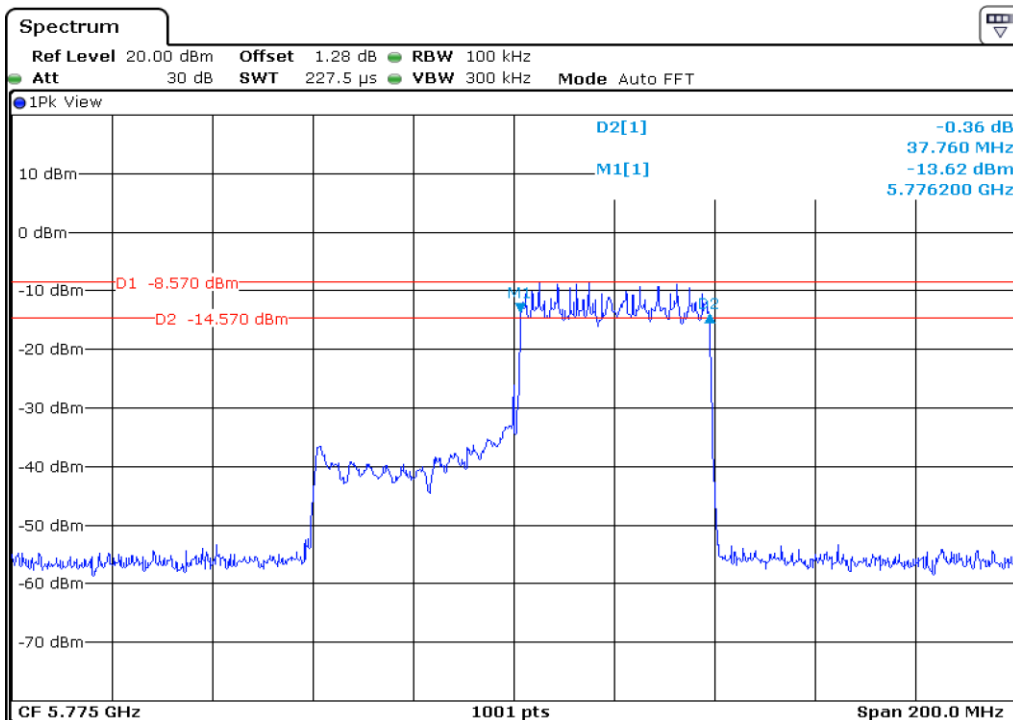

9	6 dB Bandwidth
---	----------------

10 | **6 dB Bandwidth**

11 | **6 dB Bandwidth**

12	6 dB Bandwidth
----	----------------

13 6 dB Bandwidth

14 6 dB Bandwidth

15	6 dB Bandwidth
----	----------------

16	6 dB Bandwidth
----	----------------

Test Band				WLAN_UNII2C / UNII3_AX			
Antenna				Ant 0			
Test Parameters for Channel Bandwidths							
Test Item	No.	Mode	Channel	Bandwidth	RU Tone	RB index	Verdict
Straddle 6 dB Bandwidth	1	802.11ax HE20	144	20 MHz	26	High	Pass
	2	802.11ax HE20	144	20 MHz	52	High	Pass
	3	802.11ax HE20	144	20 MHz	106	High	Pass
	4	802.11ax HE20	144	20 MHz	242	-	Pass
	5	802.11ax HE20	144	20 MHz	SU	-	Pass

1 Starddle 6 dB Bandwidth

2 Starddle 6 dB Bandwidth

3 **Starddle 6 dB Bandwidh**

4 **Starddle 6 dB Bandwidh**

5	Starddle 6 dB Bandwidh
---	------------------------

Test Band				WLAN_UNII2C / UNII3_AX			
Antenna				Ant 1			
Test Parameters for Channel Bandwidths							
Test Item	No.	Mode	Channel	Bandwidth	RU Tone	RB index	Verdict
Straddle 6 dB Bandwidth	1	802.11ax HE20	144	20 MHz	26	High	Pass
	2	802.11ax HE20	144	20 MHz	52	High	Pass
	3	802.11ax HE20	144	20 MHz	106	High	Pass
	4	802.11ax HE20	144	20 MHz	242	-	Pass
	5	802.11ax HE20	144	20 MHz	SU	-	Pass