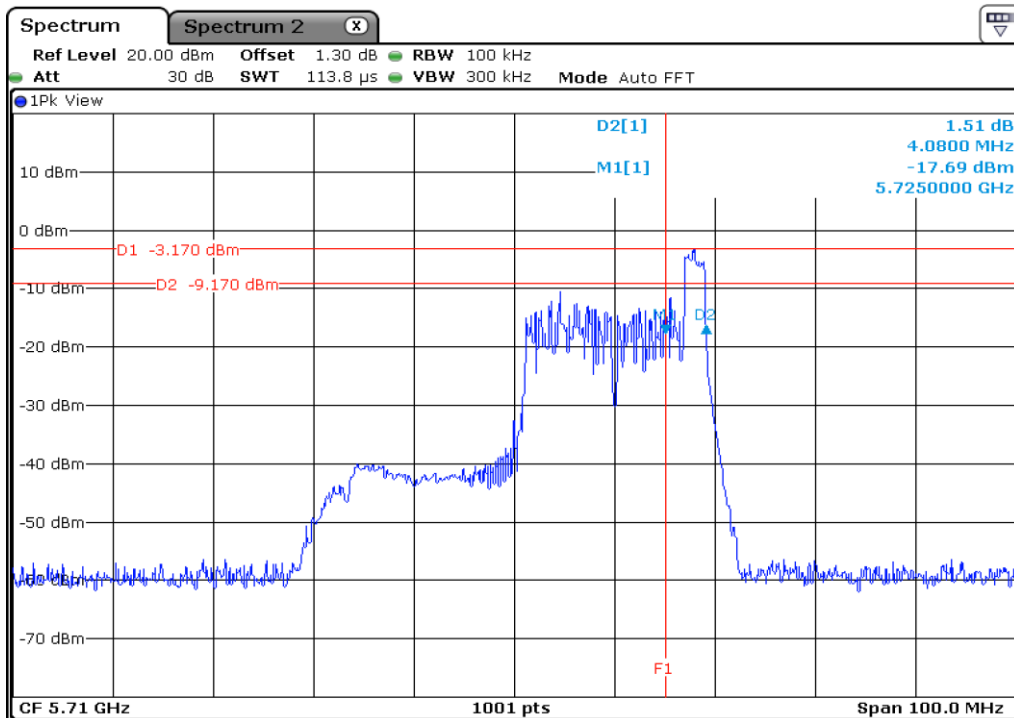

1 | **Starddle 6 dB Bandwidth**

2 | **Starddle 6 dB Bandwidth**

3 Starddle 6 dB Bandwidth

4 Starddle 6 dB Bandwidth

5	Starddle 6 dB Bandwidh
---	------------------------

Test Band				WLAN_UNII2C / UNII3_AX			
Antenna				Ant 0			
Test Parameters for Channel Bandwidths							
Test Item	No.	Mode	Channel	Bandwidth	RU Tone	RB index	Verdict
Straddle 6 dB Bandwidth	1	802.11ax HE40	142	40 MHz	26	High	Pass
	2	802.11ax HE40	142	40 MHz	52	High	Pass
	3	802.11ax HE40	142	40 MHz	106	High	Pass
	4	802.11ax HE40	142	40 MHz	242	High	Pass
	5	802.11ax HE40	142	40 MHz	484	-	Pass
	6	802.11ax HE40	142	40 MHz	SU	-	Pass

1 | Starddle 6 dB Bandwidh

2 | Starddle 6 dB Bandwidh

3 **Starddle 6 dB Bandwidth**

4 **Starddle 6 dB Bandwidth**

5 **Starddle 6 dB Bandwidh**

6 **Starddle 6 dB Bandwidh**

Test Band				WLAN_UNII2C / UNII3_AX			
Antenna				Ant 0			
Test Parameters for Channel Bandwidths							
Test Item	No.	Mode	Channel	Bandwidth	RU Tone	RB index	Verdict
Straddle 6 dB Bandwidth	1	802.11ax HE40	142	40 MHz	26	High	Pass
	2	802.11ax HE40	142	40 MHz	52	High	Pass
	3	802.11ax HE40	142	40 MHz	106	High	Pass
	4	802.11ax HE40	142	40 MHz	242	High	Pass
	5	802.11ax HE40	142	40 MHz	484	-	Pass
	6	802.11ax HE40	142	40 MHz	SU	-	Pass

1 | Starddle 6 dB Bandwidth

2 | Starddle 6 dB Bandwidth

3 **Starddle 6 dB Bandwidth**

4 **Starddle 6 dB Bandwidth**

5 Starddle 6 dB Bandwidth

6 Starddle 6 dB Bandwidth

Test Band				WLAN_UNII2C / UNII3_AX			
Antenna				Ant 0			
Test Parameters for Channel Bandwidths							
Test Item	No.	Mode	Channel	Bandwidth	RU Tone	RB index	Verdict
Straddle 6 dB Bandwidth	1	802.11ax HE80	138	80 MHz	26	High	Pass
	2	802.11ax HE80	138	80 MHz	52	High	Pass
	3	802.11ax HE80	138	80 MHz	106	High	Pass
	4	802.11ax HE80	138	80 MHz	242	High	Pass
	5	802.11ax HE80	138	80 MHz	484	High	Pass
	6	802.11ax HE80	138	80 MHz	996	-	Pass
	7	802.11ax HE80	138	80 MHz	SU	-	Pass