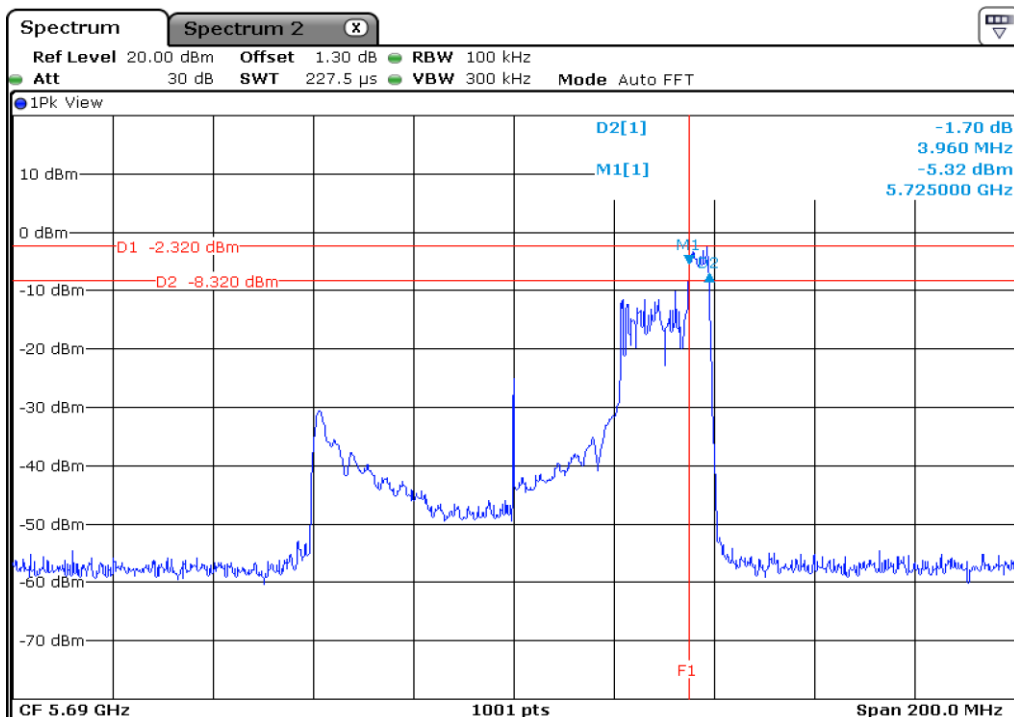

1 | Starddle 6 dB Bandwidth

2 | Starddle 6 dB Bandwidth

3 **Starddle 6 dB Bandwidth**

4 **Starddle 6 dB Bandwidth**

5 Starddle 6 dB Bandwidth

6 Starddle 6 dB Bandwidth

Test Band				WLAN_UNII2C / UNII3_AX			
Antenna				Ant 0			
Test Parameters for Channel Bandwidths							
Test Item	No.	Mode	Channel	Bandwidth	RU Tone	RB index	Verdict
Straddle 6 dB Bandwidth	1	802.11ax HE80	138	80 MHz	26	High	Pass
	2	802.11ax HE80	138	80 MHz	52	High	Pass
	3	802.11ax HE80	138	80 MHz	106	High	Pass
	4	802.11ax HE80	138	80 MHz	242	High	Pass
	5	802.11ax HE80	138	80 MHz	484	High	Pass
	6	802.11ax HE80	138	80 MHz	996	-	Pass
	7	802.11ax HE80	138	80 MHz	SU	-	Pass

1 | Starddle 6 dB Bandwidth

2 | Starddle 6 dB Bandwidth

3 **Starddle 6 dB Bandwidth**

4 **Starddle 6 dB Bandwidth**

5 **Starddle 6 dB Bandwidth**

6 **Starddle 6 dB Bandwidth**

7	Starddle 6 dB Bandwithh
---	-------------------------

Test Band				WLAN_UNII2C / UNII3_AX			
Antenna				Ant 1			
Test Parameters for Channel Bandwidths							
Test Item	No.	Mode	Channel	Bandwidth	RU Tone	RB index	Verdict
Straddle 6 dB Bandwidth	1	802.11ax HE80	138	80 MHz	26	High	Pass
	2	802.11ax HE80	138	80 MHz	52	High	Pass
	3	802.11ax HE80	138	80 MHz	106	High	Pass
	4	802.11ax HE80	138	80 MHz	242	High	Pass
	5	802.11ax HE80	138	80 MHz	484	High	Pass
	6	802.11ax HE80	138	80 MHz	996	-	Pass
	7	802.11ax HE80	138	80 MHz	SU	-	Pass

1 **Starddle 6 dB Bandwidth**

2 **Starddle 6 dB Bandwidth**

3 **Starddle 6 dB Bandwidth**

4 **Starddle 6 dB Bandwidth**