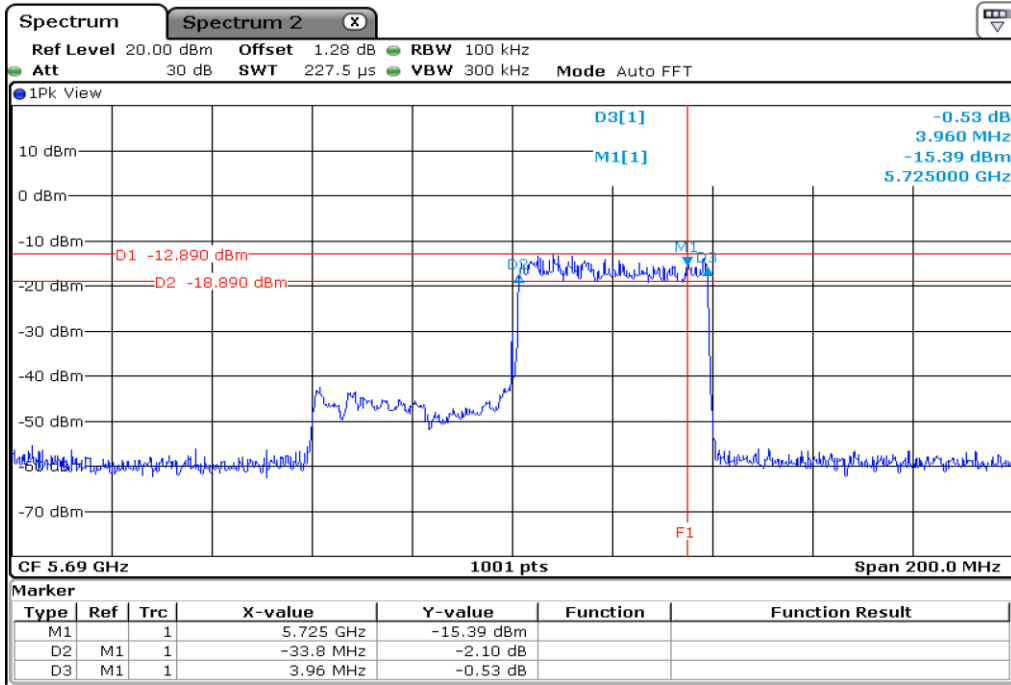

1 | Starddle 6 dB Bandwidth

2 | Starddle 6 dB Bandwidth

3 **Starddle 6 dB Bandwidth**

4 **Starddle 6 dB Bandwidth**

5 Starddle 6 dB Bandwidth

6 Starddle 6 dB Bandwidth

Test Band				WLAN_UNII2C / UNII3_AX			
Antenna				Ant 0			
Test Parameters for Channel Bandwidths							
Test Item	No.	Mode	Channel	Bandwidth	RU Tone	RB index	Verdict
Straddle 6 dB Bandwidth	1	802.11ax HE80	138	80 MHz	26	High	Pass
	2	802.11ax HE80	138	80 MHz	52	High	Pass
	3	802.11ax HE80	138	80 MHz	106	High	Pass
	4	802.11ax HE80	138	80 MHz	242	High	Pass
	5	802.11ax HE80	138	80 MHz	484	High	Pass
	6	802.11ax HE80	138	80 MHz	996	-	Pass
	7	802.11ax HE80	138	80 MHz	SU	-	Pass

1 | Starddle 6 dB Bandwidth

2 | Starddle 6 dB Bandwidth

3 **Starddle 6 dB Bandwidth**

4 **Starddle 6 dB Bandwidth**

5 **Starddle 6 dB Bandwidth**

6 **Starddle 6 dB Bandwidth**

7	Starddle 6 dB Bandwithh
---	-------------------------

Test Band				WLAN_UNII2C / UNII3_AX			
Antenna				Ant 1			
Test Parameters for Channel Bandwidths							
Test Item	No.	Mode	Channel	Bandwidth	RU Tone	RB index	Verdict
Straddle 6 dB Bandwidth	1	802.11ax HE80	138	80 MHz	26	High	Pass
	2	802.11ax HE80	138	80 MHz	52	High	Pass
	3	802.11ax HE80	138	80 MHz	106	High	Pass
	4	802.11ax HE80	138	80 MHz	242	High	Pass
	5	802.11ax HE80	138	80 MHz	484	High	Pass
	6	802.11ax HE80	138	80 MHz	996	-	Pass
	7	802.11ax HE80	138	80 MHz	SU	-	Pass

1 **Starddle 6 dB Bandwidth**

2 **Starddle 6 dB Bandwidth**

3 **Starddle 6 dB Bandwidth**

4 **Starddle 6 dB Bandwidth**