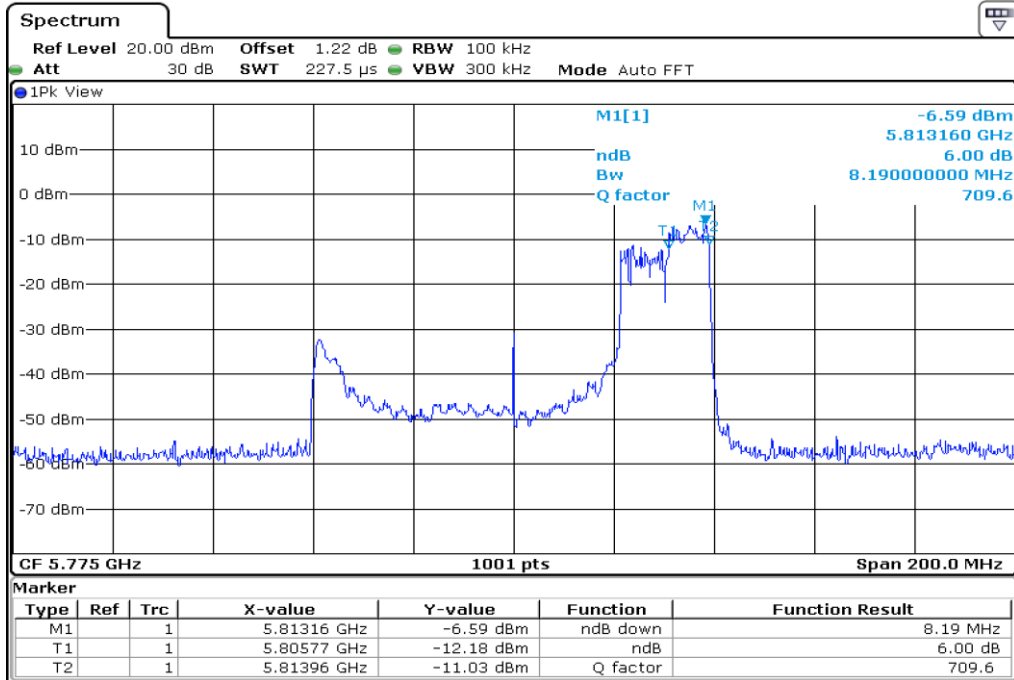

7 6 dB Bandwidth

8 6 dB Bandwidth

9	6 dB Bandwidth
---	----------------

10 6 dB Bandwidth

11 6 dB Bandwidth

12	6 dB Bandwidth
----	----------------

13 6 dB Bandwidth

14 6 dB Bandwidth

15	6 dB Bandwidth
----	----------------

16	6 dB Bandwidth
----	----------------

Test Band				WLAN_UNI3_AX			
Antenna				Ant 1			
Test Parameters for Channel Bandwidths							
Test Item	No.	Mode	Channel	Bandwidth	RU Tone	RB index	Verdict
6 dB Bandwidth	1	802.11ax HE80	155	80 MHz	26	Low	Pass
	2	802.11ax HE80	155	80 MHz	26	Middle	Pass
	3	802.11ax HE80	155	80 MHz	26	High	Pass
	4	802.11ax HE80	155	80 MHz	52	Low	Pass
	5	802.11ax HE80	155	80 MHz	52	Middle	Pass
	6	802.11ax HE80	155	80 MHz	52	High	Pass
	7	802.11ax HE80	155	80 MHz	106	Low	Pass
	8	802.11ax HE80	155	80 MHz	106	Middle	Pass
	9	802.11ax HE80	155	80 MHz	106	High	Pass
	10	802.11ax HE80	155	80 MHz	242	Low	Pass
	11	802.11ax HE80	155	80 MHz	242	Middle	Pass
	12	802.11ax HE80	155	80 MHz	242	High	Pass
	13	802.11ax HE80	155	80 MHz	484	Low	Pass
	14	802.11ax HE80	155	80 MHz	484	High	Pass
	15	802.11ax HE80	155	80 MHz	996	-	Pass
	16	802.11ax HE80	155	80 MHz	SU	-	Pass