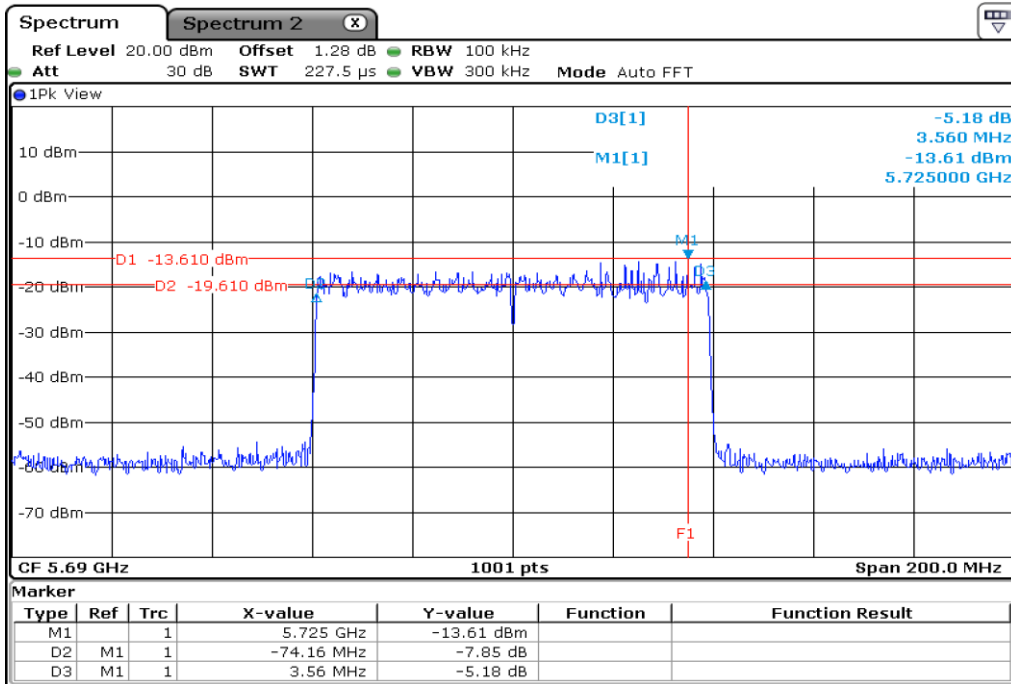

1 | Starddle 6 dB Bandwidh

2 | Starddle 6 dB Bandwidh

3 **Starddle 6 dB Bandwidth**

4 **Starddle 6 dB Bandwidth**

5 **Starddle 6 dB Bandwidh**

6 **Starddle 6 dB Bandwidh**

Test Band				WLAN_UNII2C / UNII3_AX			
Antenna				Ant 0			
Test Parameters for Channel Bandwidths							
Test Item	No.	Mode	Channel	Bandwidth	RU Tone	RB index	Verdict
Straddle 6 dB Bandwidth	1	802.11ax HE40	142	40 MHz	26	High	Pass
	2	802.11ax HE40	142	40 MHz	52	High	Pass
	3	802.11ax HE40	142	40 MHz	106	High	Pass
	4	802.11ax HE40	142	40 MHz	242	High	Pass
	5	802.11ax HE40	142	40 MHz	484	-	Pass
	6	802.11ax HE40	142	40 MHz	SU	-	Pass

1 | Starddle 6 dB Bandwidth

2 | Starddle 6 dB Bandwidth

3 **Starddle 6 dB Bandwidth**

4 **Starddle 6 dB Bandwidth**

5 Starddle 6 dB Bandwidth

6 Starddle 6 dB Bandwidth

Test Band				WLAN_UNII2C / UNII3_AX			
Antenna				Ant 0			
Test Parameters for Channel Bandwidths							
Test Item	No.	Mode	Channel	Bandwidth	RU Tone	RB index	Verdict
Straddle 6 dB Bandwidth	1	802.11ax HE80	138	80 MHz	26	High	Pass
	2	802.11ax HE80	138	80 MHz	52	High	Pass
	3	802.11ax HE80	138	80 MHz	106	High	Pass
	4	802.11ax HE80	138	80 MHz	242	High	Pass
	5	802.11ax HE80	138	80 MHz	484	High	Pass
	6	802.11ax HE80	138	80 MHz	996	-	Pass
	7	802.11ax HE80	138	80 MHz	SU	-	Pass

1 | Starddle 6 dB Bandwidth

2 | Starddle 6 dB Bandwidth

3 **Starddle 6 dB Bandwidth**

4 **Starddle 6 dB Bandwidth**

5 **Starddle 6 dB Bandwidth**

6 **Starddle 6 dB Bandwidth**

7	Starddle 6 dB Bandwithh
---	-------------------------

Test Band				WLAN_UNII2C / UNII3_AX			
Antenna				Ant 1			
Test Parameters for Channel Bandwidths							
Test Item	No.	Mode	Channel	Bandwidth	RU Tone	RB index	Verdict
Straddle 6 dB Bandwidth	1	802.11ax HE80	138	80 MHz	26	High	Pass
	2	802.11ax HE80	138	80 MHz	52	High	Pass
	3	802.11ax HE80	138	80 MHz	106	High	Pass
	4	802.11ax HE80	138	80 MHz	242	High	Pass
	5	802.11ax HE80	138	80 MHz	484	High	Pass
	6	802.11ax HE80	138	80 MHz	996	-	Pass
	7	802.11ax HE80	138	80 MHz	SU	-	Pass