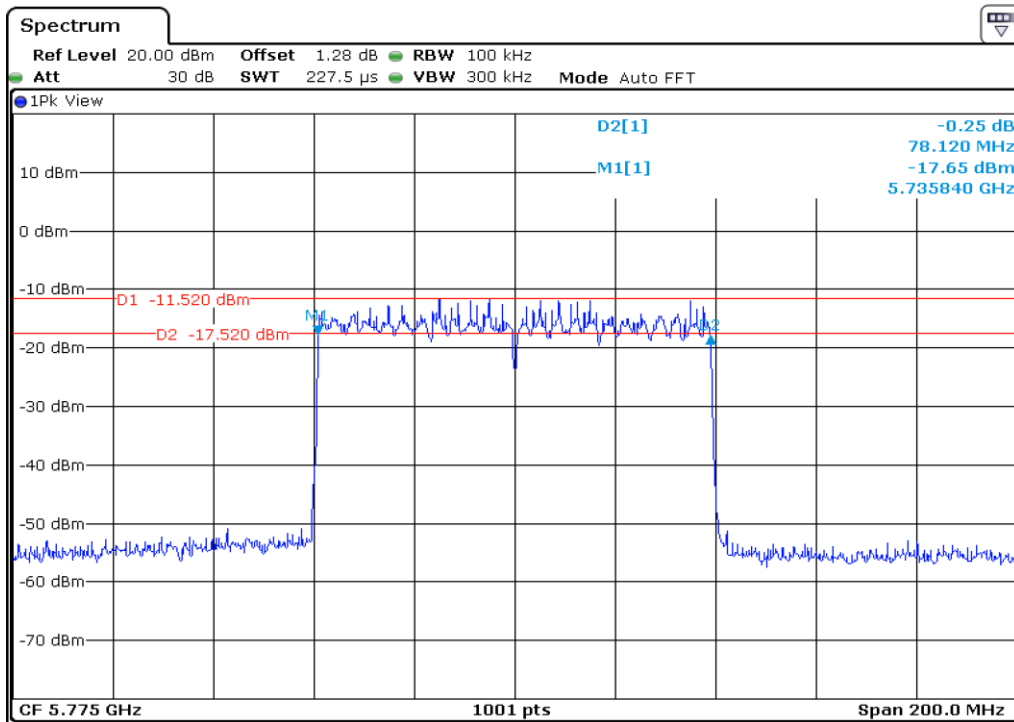

9	6 dB Bandwidth
---	----------------

10 | **6 dB Bandwidth**

11 | **6 dB Bandwidth**

12	6 dB Bandwidth
----	----------------

13 6 dB Bandwidth

14 6 dB Bandwidth

15	6 dB Bandwidth
----	----------------

16	6 dB Bandwidth
----	----------------

Test Band				WLAN_UNII2C / UNII3_AX			
Antenna				Ant 0			
Test Parameters for Channel Bandwidths							
Test Item	No.	Mode	Channel	Bandwidth	RU Tone	RB index	Verdict
Straddle 6 dB Bandwidth	1	802.11ax HE20	144	20 MHz	26	High	Pass
	2	802.11ax HE20	144	20 MHz	52	High	Pass
	3	802.11ax HE20	144	20 MHz	106	High	Pass
	4	802.11ax HE20	144	20 MHz	242	-	Pass
	5	802.11ax HE20	144	20 MHz	SU	-	Pass