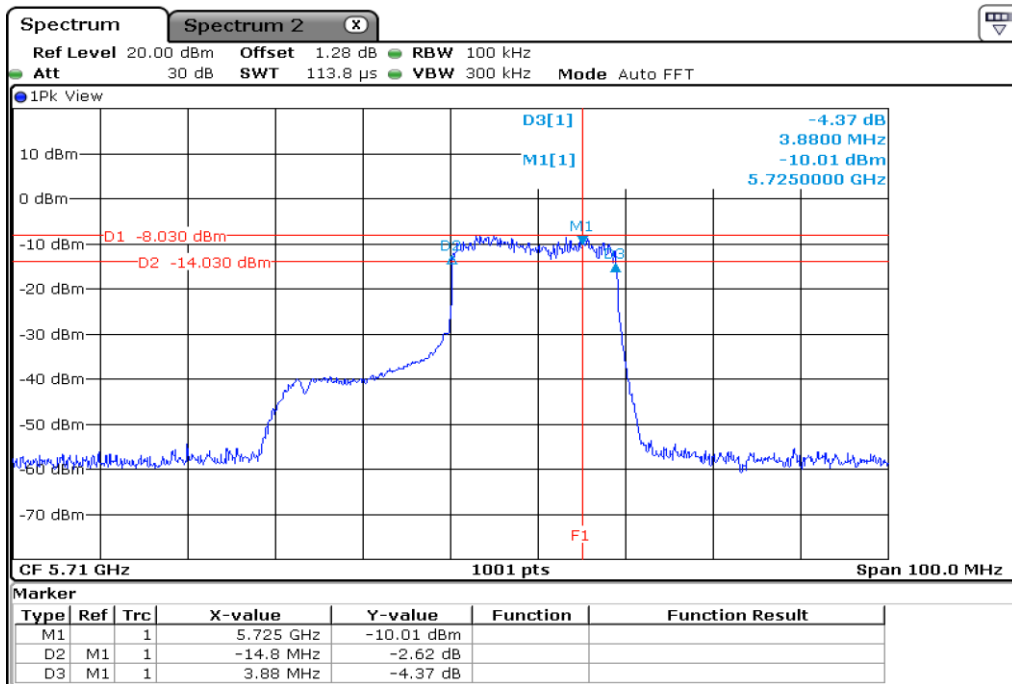

1 Starddle 6 dB Bandwidth

2 Starddle 6 dB Bandwidth

3 **Starddle 6 dB Bandwidh**

4 **Starddle 6 dB Bandwidh**

5	Starddle 6 dB Bandwidh
---	------------------------

Test Band				WLAN_UNII2C / UNII3_AX			
Antenna				Ant 1			
Test Parameters for Channel Bandwidths							
Test Item	No.	Mode	Channel	Bandwidth	RU Tone	RB index	Verdict
Straddle 6 dB Bandwidth	1	802.11ax HE20	144	20 MHz	26	High	Pass
	2	802.11ax HE20	144	20 MHz	52	High	Pass
	3	802.11ax HE20	144	20 MHz	106	High	Pass
	4	802.11ax HE20	144	20 MHz	242	-	Pass
	5	802.11ax HE20	144	20 MHz	SU	-	Pass

1 | **Starddle 6 dB Bandwidth**

2 | **Starddle 6 dB Bandwidth**

3 Starddle 6 dB Bandwidth

4 Starddle 6 dB Bandwidth

5	Starddle 6 dB Bandwidh
---	------------------------

Test Band				WLAN_UNII2C / UNII3_AX			
Antenna				Ant 0			
Test Parameters for Channel Bandwidths							
Test Item	No.	Mode	Channel	Bandwidth	RU Tone	RB index	Verdict
Straddle 6 dB Bandwidth	1	802.11ax HE40	142	40 MHz	26	High	Pass
	2	802.11ax HE40	142	40 MHz	52	High	Pass
	3	802.11ax HE40	142	40 MHz	106	High	Pass
	4	802.11ax HE40	142	40 MHz	242	High	Pass
	5	802.11ax HE40	142	40 MHz	484	-	Pass
	6	802.11ax HE40	142	40 MHz	SU	-	Pass

1 | Starddle 6 dB Bandwidh

2 | Starddle 6 dB Bandwidh

3 **Starddle 6 dB Bandwidth**

4 **Starddle 6 dB Bandwidth**

5 **Starddle 6 dB Bandwidh**

6 **Starddle 6 dB Bandwidh**

Test Band				WLAN_UNII2C / UNII3_AX			
Antenna				Ant 0			
Test Parameters for Channel Bandwidths							
Test Item	No.	Mode	Channel	Bandwidth	RU Tone	RB index	Verdict
Straddle 6 dB Bandwidth	1	802.11ax HE40	142	40 MHz	26	High	Pass
	2	802.11ax HE40	142	40 MHz	52	High	Pass
	3	802.11ax HE40	142	40 MHz	106	High	Pass
	4	802.11ax HE40	142	40 MHz	242	High	Pass
	5	802.11ax HE40	142	40 MHz	484	-	Pass
	6	802.11ax HE40	142	40 MHz	SU	-	Pass