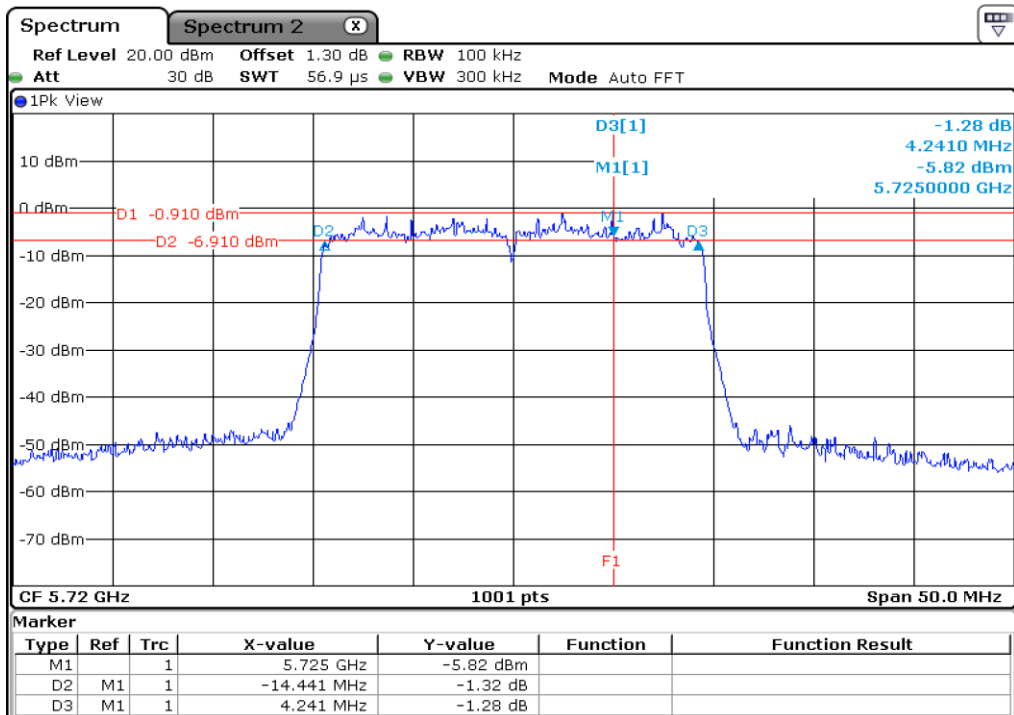

Test Band				WLAN_UNII2C / UNII3_AX			
Antenna				Ant 0			
Test Parameters for Channel Bandwidths							
Test Item	No.	Mode	Channel	Bandwidth	RU Tone	RB index	Verdict
Straddle 6 dB Bandwidth	1	802.11ax HE20	144	20 MHz	26	High	Pass
	2	802.11ax HE20	144	20 MHz	52	High	Pass
	3	802.11ax HE20	144	20 MHz	106	High	Pass
	4	802.11ax HE20	144	20 MHz	242	-	Pass
	5	802.11ax HE20	144	20 MHz	SU	-	Pass

1 Starddle 6 dB Bandwidth

2 Starddle 6 dB Bandwidth

3 **Starddle 6 dB Bandwidh**

4 **Starddle 6 dB Bandwidh**

5	Starddle 6 dB Bandwidh
---	------------------------

Test Band				WLAN_UNII2C / UNII3_AX			
Antenna				Ant 1			
Test Parameters for Channel Bandwidths							
Test Item	No.	Mode	Channel	Bandwidth	RU Tone	RB index	Verdict
Straddle 6 dB Bandwidth	1	802.11ax HE20	144	20 MHz	26	High	Pass
	2	802.11ax HE20	144	20 MHz	52	High	Pass
	3	802.11ax HE20	144	20 MHz	106	High	Pass
	4	802.11ax HE20	144	20 MHz	242	-	Pass
	5	802.11ax HE20	144	20 MHz	SU	-	Pass

1 | **Starddle 6 dB Bandwidth**

2 | **Starddle 6 dB Bandwidth**

3 Starddle 6 dB Bandwidth

4 Starddle 6 dB Bandwidth

5	Starddle 6 dB Bandwidh
---	------------------------

Test Band				WLAN_UNII2C / UNII3_AX			
Antenna				Ant 0			
Test Parameters for Channel Bandwidths							
Test Item	No.	Mode	Channel	Bandwidth	RU Tone	RB index	Verdict
Straddle 6 dB Bandwidth	1	802.11ax HE40	142	40 MHz	26	High	Pass
	2	802.11ax HE40	142	40 MHz	52	High	Pass
	3	802.11ax HE40	142	40 MHz	106	High	Pass
	4	802.11ax HE40	142	40 MHz	242	High	Pass
	5	802.11ax HE40	142	40 MHz	484	-	Pass
	6	802.11ax HE40	142	40 MHz	SU	-	Pass