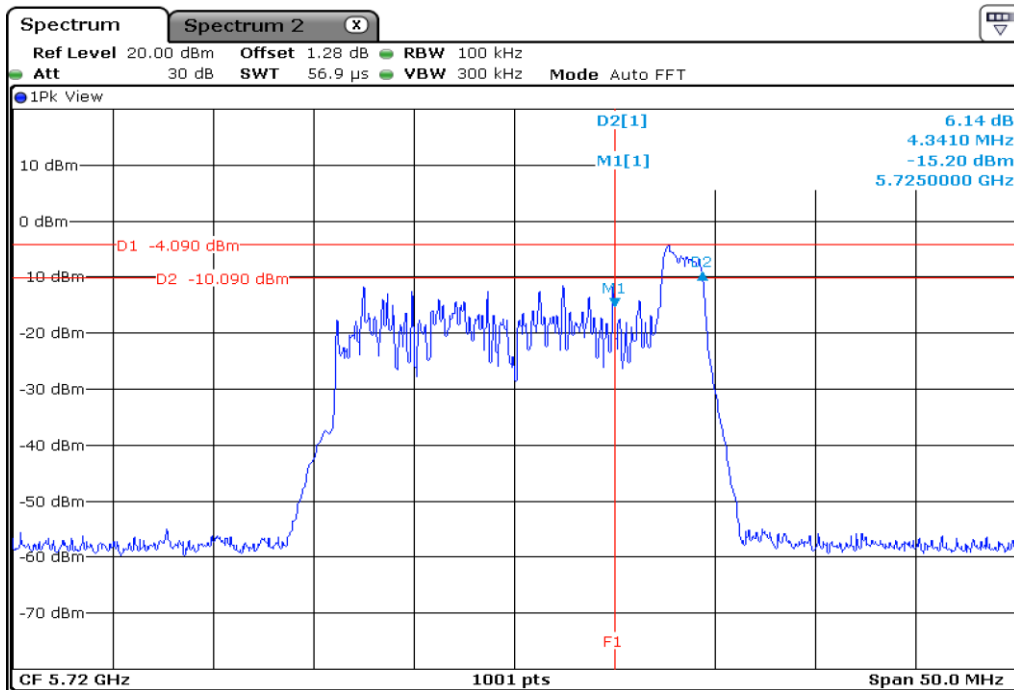

1 **6 dB Bandwidth**

2 **6 dB Bandwidth**

3	6 dB Bandwidth
---	----------------

4 **6 dB Bandwidth**

5 **6 dB Bandwidth**

6	6 dB Bandwidth
---	----------------

7 6 dB Bandwidth

8 6 dB Bandwidth

9	6 dB Bandwidth
---	----------------

10 | **6 dB Bandwidth**

11 | **6 dB Bandwidth**

12	6 dB Bandwidth
----	----------------

13 6 dB Bandwidth

14 6 dB Bandwidth

15	6 dB Bandwidth
----	----------------

16	6 dB Bandwidth
----	----------------

Test Band				WLAN_UNII2C / UNII3_AX			
Antenna				Ant 0			
Test Parameters for Channel Bandwidths							
Test Item	No.	Mode	Channel	Bandwidth	RU Tone	RB index	Verdict
Straddle 6 dB Bandwidth	1	802.11ax HE20	144	20 MHz	26	High	Pass
	2	802.11ax HE20	144	20 MHz	52	High	Pass
	3	802.11ax HE20	144	20 MHz	106	High	Pass
	4	802.11ax HE20	144	20 MHz	242	-	Pass
	5	802.11ax HE20	144	20 MHz	SU	-	Pass

1 Starddle 6 dB Bandwidth

2 Starddle 6 dB Bandwidth

3 **Starddle 6 dB Bandwidh**

4 **Starddle 6 dB Bandwidh**

5	Starddle 6 dB Bandwidh
---	------------------------

Test Band				WLAN_UNII2C / UNII3_AX			
Antenna				Ant 1			
Test Parameters for Channel Bandwidths							
Test Item	No.	Mode	Channel	Bandwidth	RU Tone	RB index	Verdict
Straddle 6 dB Bandwidth	1	802.11ax HE20	144	20 MHz	26	High	Pass
	2	802.11ax HE20	144	20 MHz	52	High	Pass
	3	802.11ax HE20	144	20 MHz	106	High	Pass
	4	802.11ax HE20	144	20 MHz	242	-	Pass
	5	802.11ax HE20	144	20 MHz	SU	-	Pass