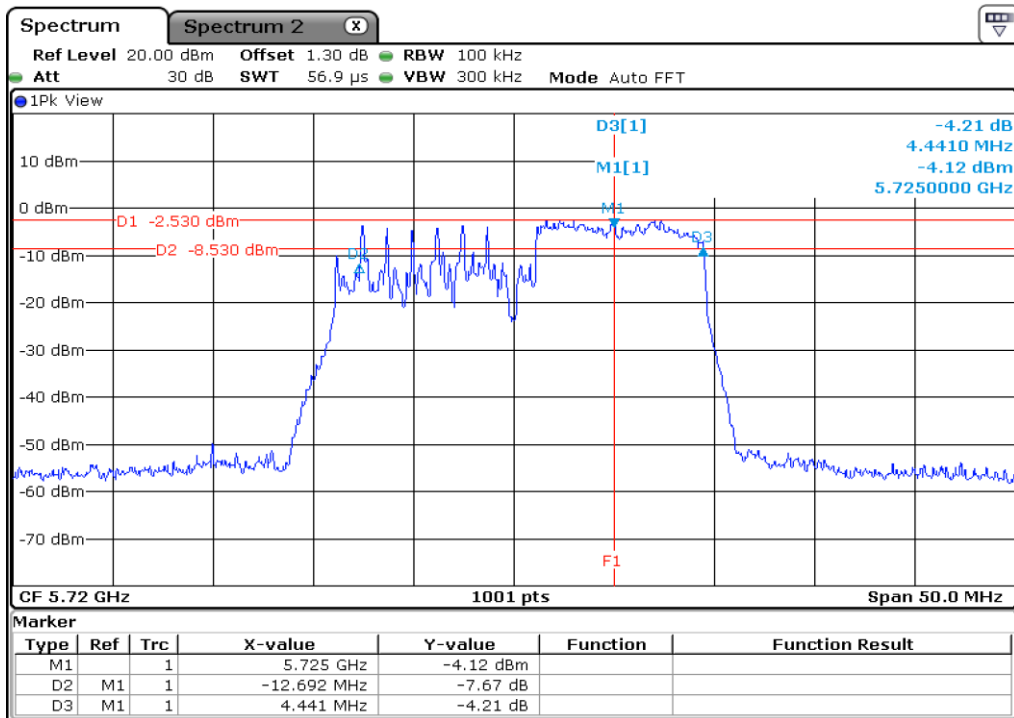

1 Starddle 6 dB Bandwidth

2 Starddle 6 dB Bandwidth

3 **Starddle 6 dB Bandwidh**

4 **Starddle 6 dB Bandwidh**

5	Starddle 6 dB Bandwidh
---	------------------------

Test Band				WLAN_UNII2C / UNII3_AX			
Antenna				Ant 1			
Test Parameters for Channel Bandwidths							
Test Item	No.	Mode	Channel	Bandwidth	RU Tone	RB index	Verdict
Straddle 6 dB Bandwidth	1	802.11ax HE20	144	20 MHz	26	High	Pass
	2	802.11ax HE20	144	20 MHz	52	High	Pass
	3	802.11ax HE20	144	20 MHz	106	High	Pass
	4	802.11ax HE20	144	20 MHz	242	-	Pass
	5	802.11ax HE20	144	20 MHz	SU	-	Pass

1 | **Starddle 6 dB Bandwidth**

2 | **Starddle 6 dB Bandwidth**

3 Starddle 6 dB Bandwidth

4 Starddle 6 dB Bandwidth

5	Starddle 6 dB Bandwidh
---	------------------------

Test Band				WLAN_UNII2C / UNII3_AX			
Antenna				Ant 0			
Test Parameters for Channel Bandwidths							
Test Item	No.	Mode	Channel	Bandwidth	RU Tone	RB index	Verdict
Straddle 6 dB Bandwidth	1	802.11ax HE40	142	40 MHz	26	High	Pass
	2	802.11ax HE40	142	40 MHz	52	High	Pass
	3	802.11ax HE40	142	40 MHz	106	High	Pass
	4	802.11ax HE40	142	40 MHz	242	High	Pass
	5	802.11ax HE40	142	40 MHz	484	-	Pass
	6	802.11ax HE40	142	40 MHz	SU	-	Pass