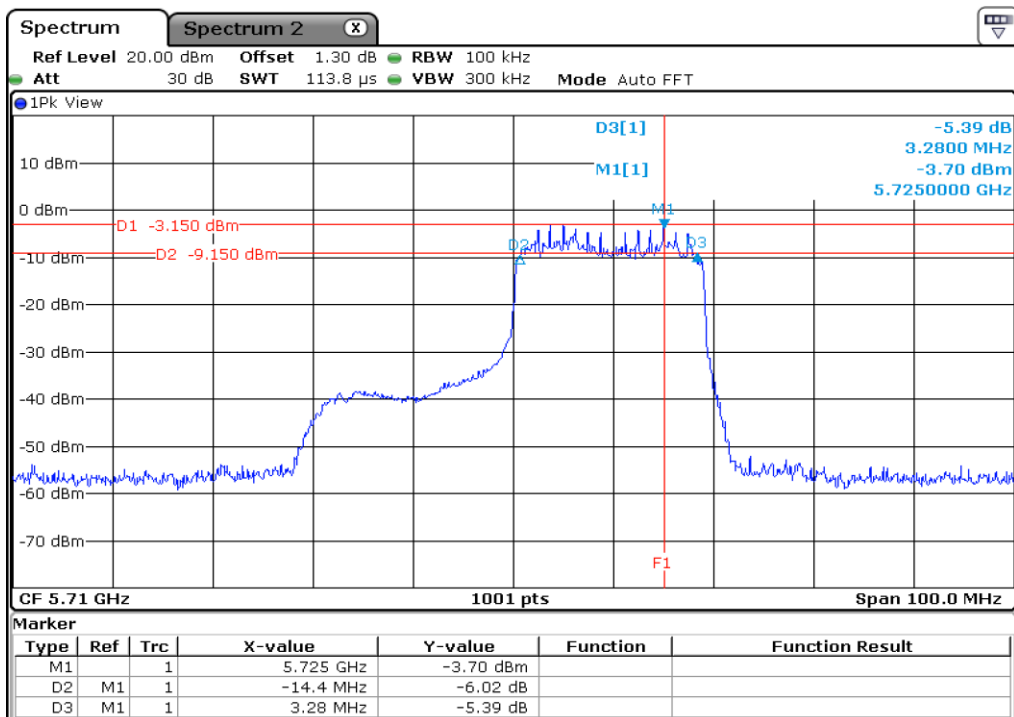

1 | **Starddle 6 dB Bandwidth**

2 | **Starddle 6 dB Bandwidth**

3 Starddle 6 dB Bandwidth

4 Starddle 6 dB Bandwidth

5	Starddle 6 dB Bandwidh
---	------------------------

Test Band				WLAN_UNII2C / UNII3_AX			
Antenna				Ant 0			
Test Parameters for Channel Bandwidths							
Test Item	No.	Mode	Channel	Bandwidth	RU Tone	RB index	Verdict
Straddle 6 dB Bandwidth	1	802.11ax HE40	142	40 MHz	26	High	Pass
	2	802.11ax HE40	142	40 MHz	52	High	Pass
	3	802.11ax HE40	142	40 MHz	106	High	Pass
	4	802.11ax HE40	142	40 MHz	242	High	Pass
	5	802.11ax HE40	142	40 MHz	484	-	Pass
	6	802.11ax HE40	142	40 MHz	SU	-	Pass

1 | Starddle 6 dB Bandwidh

2 | Starddle 6 dB Bandwidh

3 **Starddle 6 dB Bandwidth**

4 **Starddle 6 dB Bandwidth**

5 **Starddle 6 dB Bandwidh**

6 **Starddle 6 dB Bandwidh**

Test Band				WLAN_UNII2C / UNII3_AX			
Antenna				Ant 0			
Test Parameters for Channel Bandwidths							
Test Item	No.	Mode	Channel	Bandwidth	RU Tone	RB index	Verdict
Straddle 6 dB Bandwidth	1	802.11ax HE40	142	40 MHz	26	High	Pass
	2	802.11ax HE40	142	40 MHz	52	High	Pass
	3	802.11ax HE40	142	40 MHz	106	High	Pass
	4	802.11ax HE40	142	40 MHz	242	High	Pass
	5	802.11ax HE40	142	40 MHz	484	-	Pass
	6	802.11ax HE40	142	40 MHz	SU	-	Pass

1 | Starddle 6 dB Bandwidth

2 | Starddle 6 dB Bandwidth

3 **Starddle 6 dB Bandwidth**

4 **Starddle 6 dB Bandwidth**

5 Starddle 6 dB Bandwidth

6 Starddle 6 dB Bandwidth

Test Band				WLAN_UNII2C / UNII3_AX			
Antenna				Ant 0			
Test Parameters for Channel Bandwidths							
Test Item	No.	Mode	Channel	Bandwidth	RU Tone	RB index	Verdict
Straddle 6 dB Bandwidth	1	802.11ax HE80	138	80 MHz	26	High	Pass
	2	802.11ax HE80	138	80 MHz	52	High	Pass
	3	802.11ax HE80	138	80 MHz	106	High	Pass
	4	802.11ax HE80	138	80 MHz	242	High	Pass
	5	802.11ax HE80	138	80 MHz	484	High	Pass
	6	802.11ax HE80	138	80 MHz	996	-	Pass
	7	802.11ax HE80	138	80 MHz	SU	-	Pass