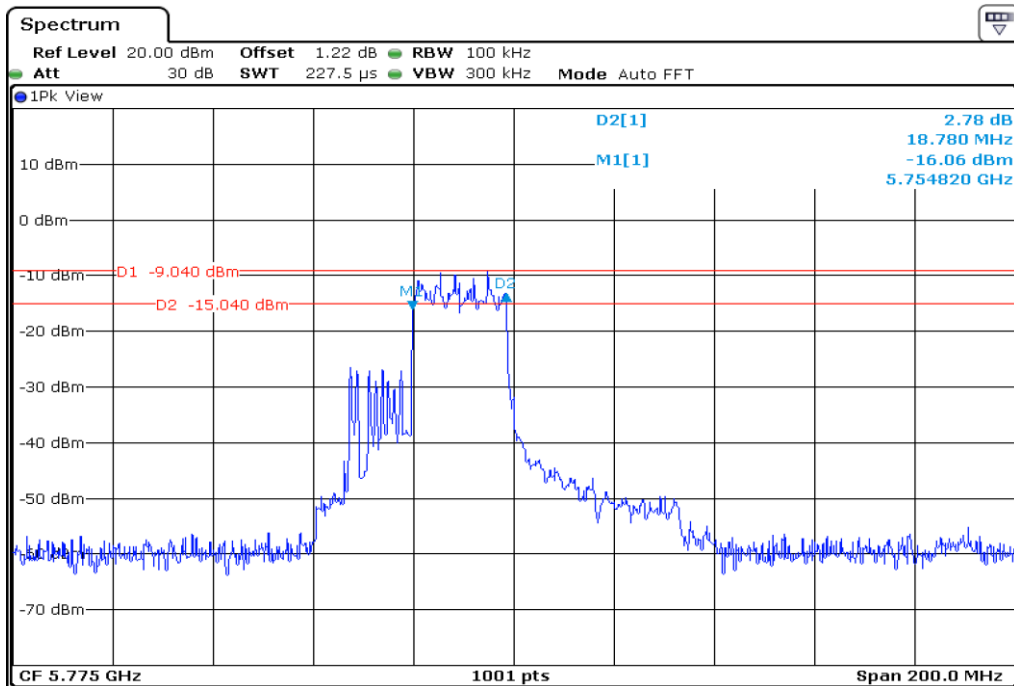

7 6 dB Bandwidth

8 6 dB Bandwidth

9	6 dB Bandwidth
---	----------------

10 6 dB Bandwidth

11 6 dB Bandwidth

12	6 dB Bandwidth
----	----------------

13 6 dB Bandwidth

14 6 dB Bandwidth

15	6 dB Bandwidth
----	----------------

16	6 dB Bandwidth
----	----------------

Test Band				WLAN_UNI3_AX			
Antenna				Ant 1			
Test Parameters for Channel Bandwidths							
Test Item	No.	Mode	Channel	Bandwidth	RU Tone	RB index	Verdict
6 dB Bandwidth	1	802.11ax HE80	155	80 MHz	26	Low	Pass
	2	802.11ax HE80	155	80 MHz	26	Middle	Pass
	3	802.11ax HE80	155	80 MHz	26	High	Pass
	4	802.11ax HE80	155	80 MHz	52	Low	Pass
	5	802.11ax HE80	155	80 MHz	52	Middle	Pass
	6	802.11ax HE80	155	80 MHz	52	High	Pass
	7	802.11ax HE80	155	80 MHz	106	Low	Pass
	8	802.11ax HE80	155	80 MHz	106	Middle	Pass
	9	802.11ax HE80	155	80 MHz	106	High	Pass
	10	802.11ax HE80	155	80 MHz	242	Low	Pass
	11	802.11ax HE80	155	80 MHz	242	Middle	Pass
	12	802.11ax HE80	155	80 MHz	242	High	Pass
	13	802.11ax HE80	155	80 MHz	484	Low	Pass
	14	802.11ax HE80	155	80 MHz	484	High	Pass
	15	802.11ax HE80	155	80 MHz	996	-	Pass
	16	802.11ax HE80	155	80 MHz	SU	-	Pass