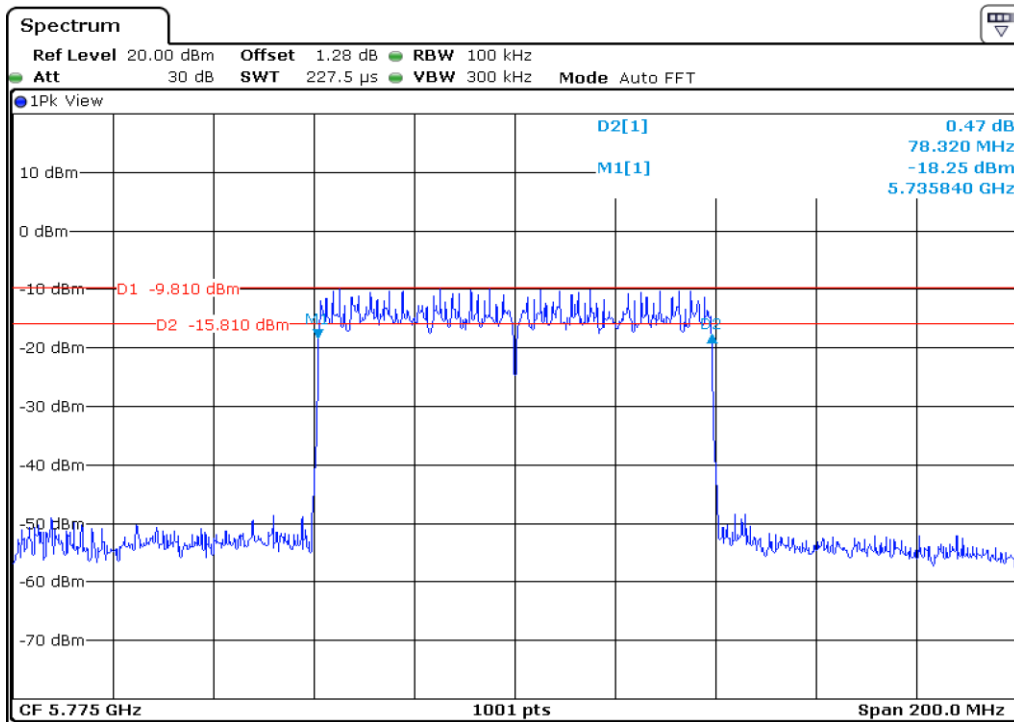

9	6 dB Bandwidth
---	----------------

10 | **6 dB Bandwidth**

11 | **6 dB Bandwidth**

12	6 dB Bandwidth
----	----------------

13 6 dB Bandwidth

14 6 dB Bandwidth

15	6 dB Bandwidth
----	----------------

16	6 dB Bandwidth
----	----------------

Test Band				WLAN_UNII2C / UNII3_AX			
Antenna				Ant 0			
Test Parameters for Channel Bandwidths							
Test Item	No.	Mode	Channel	Bandwidth	RU Tone	RB index	Verdict
Straddle 6 dB Bandwidth	1	802.11ax HE20	144	20 MHz	26	High	Pass
	2	802.11ax HE20	144	20 MHz	52	High	Pass
	3	802.11ax HE20	144	20 MHz	106	High	Pass
	4	802.11ax HE20	144	20 MHz	242	-	Pass
	5	802.11ax HE20	144	20 MHz	SU	-	Pass