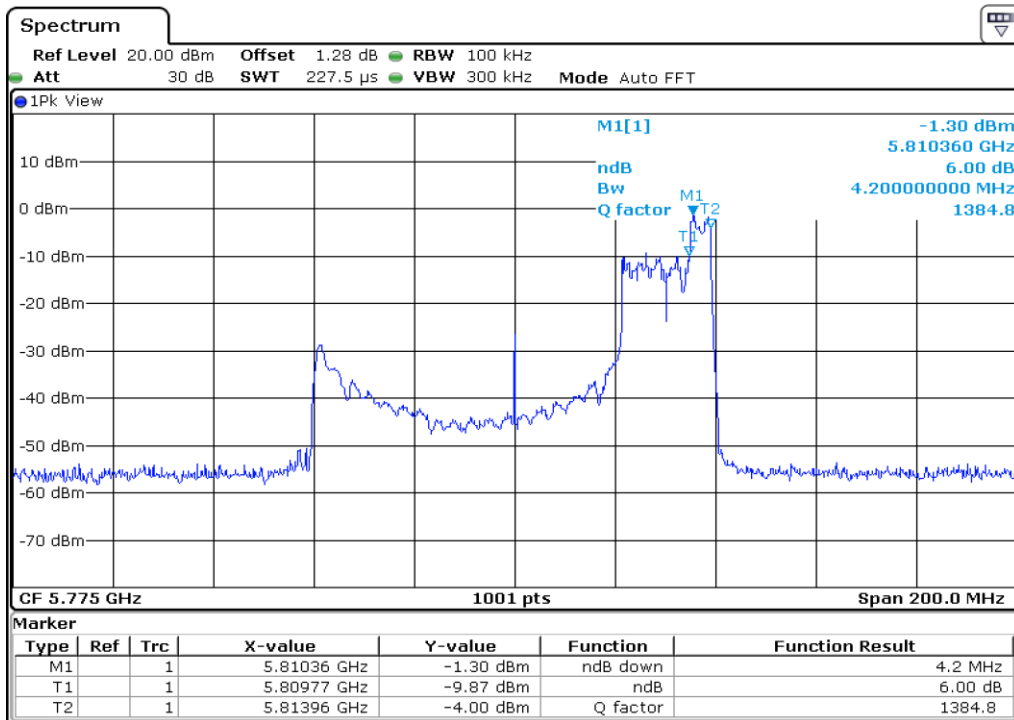

1 **6 dB Bandwidth**

2 **6 dB Bandwidth**

3	6 dB Bandwidth
---	----------------

4 **6 dB Bandwidth**

5 **6 dB Bandwidth**

6	6 dB Bandwidth
---	----------------

7 6 dB Bandwidth

8 6 dB Bandwidth

9	6 dB Bandwidth
---	----------------

10 | **6 dB Bandwidth**

11 | **6 dB Bandwidth**

12	6 dB Bandwidth
----	----------------

13 6 dB Bandwidth

14 6 dB Bandwidth

15	6 dB Bandwidth
----	----------------

16	6 dB Bandwidth
----	----------------

Test Band				WLAN_UNII2C / UNII3_AX			
Antenna				Ant 0			
Test Parameters for Channel Bandwidths							
Test Item	No.	Mode	Channel	Bandwidth	RU Tone	RB index	Verdict
Straddle 6 dB Bandwidth	1	802.11ax HE20	144	20 MHz	26	High	Pass
	2	802.11ax HE20	144	20 MHz	52	High	Pass
	3	802.11ax HE20	144	20 MHz	106	High	Pass
	4	802.11ax HE20	144	20 MHz	242	-	Pass
	5	802.11ax HE20	144	20 MHz	SU	-	Pass