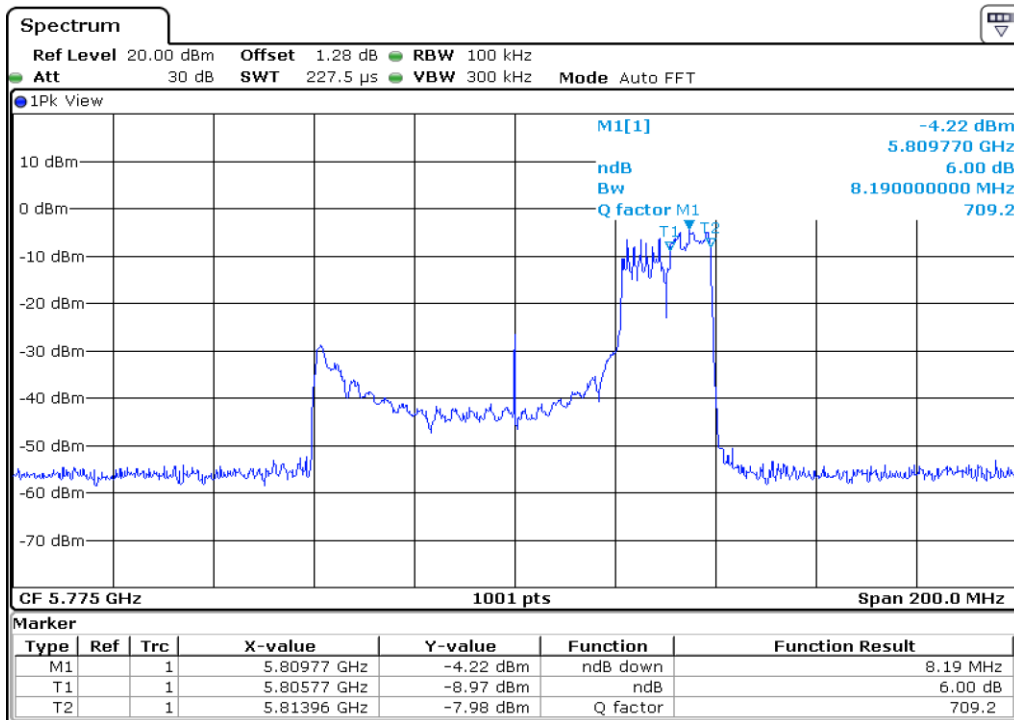

1 **6 dB Bandwidth**

2 **6 dB Bandwidth**

3	6 dB Bandwidth
---	----------------

4 **6 dB Bandwidth**

5 **6 dB Bandwidth**

6	6 dB Bandwidth
---	----------------

7 6 dB Bandwidth

8 6 dB Bandwidth

9	6 dB Bandwidth
---	----------------

10 | **6 dB Bandwidth**

11 | **6 dB Bandwidth**

12	6 dB Bandwidth
----	----------------

13 6 dB Bandwidth

14 6 dB Bandwidth

15	6 dB Bandwidth
----	----------------

16	6 dB Bandwidth
----	----------------

Test Band				WLAN_UNII2C / UNII3_AX			
Antenna				Ant 0			
Test Parameters for Channel Bandwidths							
Test Item	No.	Mode	Channel	Bandwidth	RU Tone	RB index	Verdict
Straddle 6 dB Bandwidth	1	802.11ax HE20	144	20 MHz	26	High	Pass
	2	802.11ax HE20	144	20 MHz	52	High	Pass
	3	802.11ax HE20	144	20 MHz	106	High	Pass
	4	802.11ax HE20	144	20 MHz	242	-	Pass
	5	802.11ax HE20	144	20 MHz	SU	-	Pass