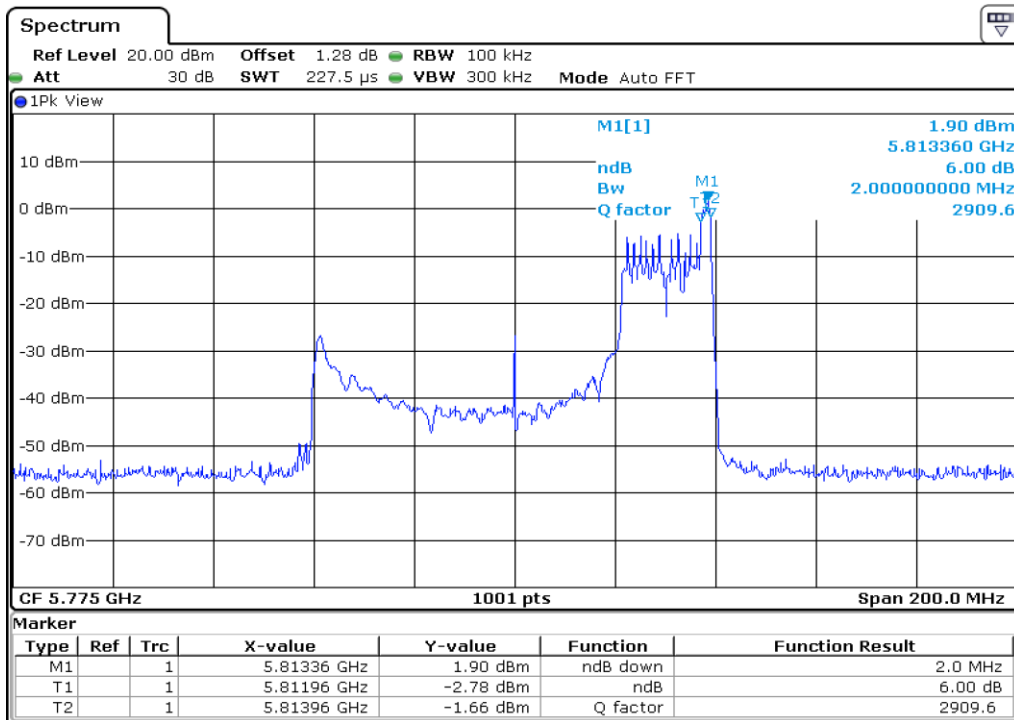

15	6 dB Bandwidth
----	----------------

16	6 dB Bandwidth
----	----------------

Test Band				WLAN_UNI3_AX			
Antenna				Ant 1			
Test Parameters for Channel Bandwidths							
Test Item	No.	Mode	Channel	Bandwidth	RU Tone	RB index	Verdict
6 dB Bandwidth	1	802.11ax HE80	155	80 MHz	26	Low	Pass
	2	802.11ax HE80	155	80 MHz	26	Middle	Pass
	3	802.11ax HE80	155	80 MHz	26	High	Pass
	4	802.11ax HE80	155	80 MHz	52	Low	Pass
	5	802.11ax HE80	155	80 MHz	52	Middle	Pass
	6	802.11ax HE80	155	80 MHz	52	High	Pass
	7	802.11ax HE80	155	80 MHz	106	Low	Pass
	8	802.11ax HE80	155	80 MHz	106	Middle	Pass
	9	802.11ax HE80	155	80 MHz	106	High	Pass
	10	802.11ax HE80	155	80 MHz	242	Low	Pass
	11	802.11ax HE80	155	80 MHz	242	Middle	Pass
	12	802.11ax HE80	155	80 MHz	242	High	Pass
	13	802.11ax HE80	155	80 MHz	484	Low	Pass
	14	802.11ax HE80	155	80 MHz	484	High	Pass
	15	802.11ax HE80	155	80 MHz	996	-	Pass
	16	802.11ax HE80	155	80 MHz	SU	-	Pass

1 **6 dB Bandwidth**

2 **6 dB Bandwidth**

3	6 dB Bandwidth
---	----------------

4 **6 dB Bandwidth**

5 **6 dB Bandwidth**

6	6 dB Bandwidth
---	----------------

7 6 dB Bandwidth

8 6 dB Bandwidth