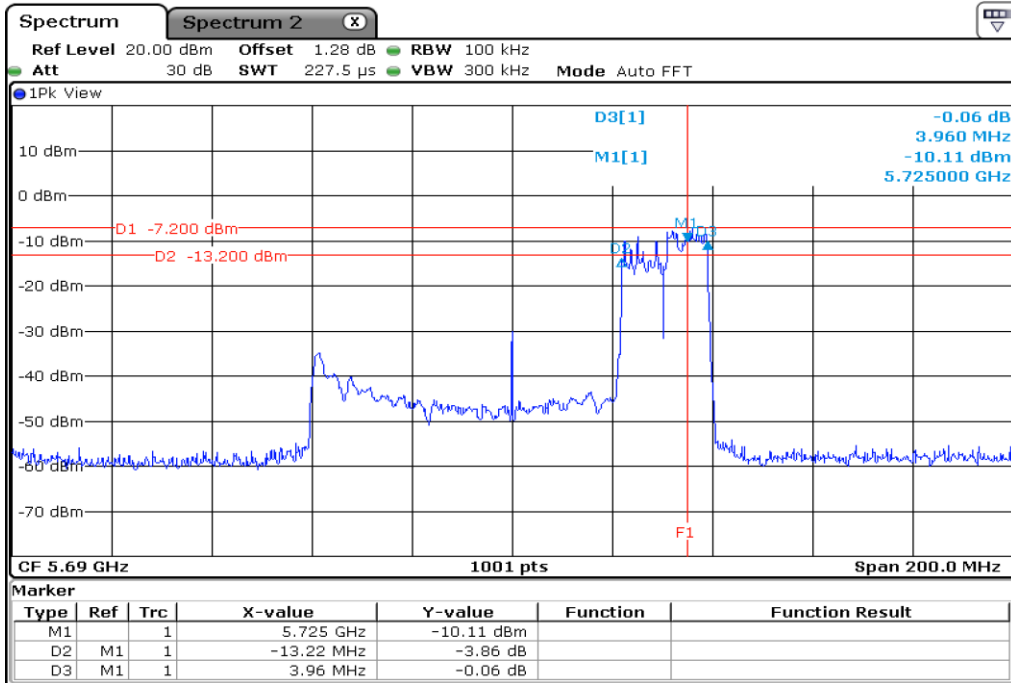

1 | Starddle 6 dB Bandwidh

2 | Starddle 6 dB Bandwidh

3 **Starddle 6 dB Bandwidth**

4 **Starddle 6 dB Bandwidth**

5 **Starddle 6 dB Bandwidh**

6 **Starddle 6 dB Bandwidh**

Test Band				WLAN_UNII2C / UNII3_AX			
Antenna				Ant 0			
Test Parameters for Channel Bandwidths							
Test Item	No.	Mode	Channel	Bandwidth	RU Tone	RB index	Verdict
Straddle 6 dB Bandwidth	1	802.11ax HE40	142	40 MHz	26	High	Pass
	2	802.11ax HE40	142	40 MHz	52	High	Pass
	3	802.11ax HE40	142	40 MHz	106	High	Pass
	4	802.11ax HE40	142	40 MHz	242	High	Pass
	5	802.11ax HE40	142	40 MHz	484	-	Pass
	6	802.11ax HE40	142	40 MHz	SU	-	Pass

1 | Starddle 6 dB Bandwidth

2 | Starddle 6 dB Bandwidth

3 **Starddle 6 dB Bandwidth**

4 **Starddle 6 dB Bandwidth**

5 Starddle 6 dB Bandwidth

6 Starddle 6 dB Bandwidth

Test Band				WLAN_UNII2C / UNII3_AX			
Antenna				Ant 0			
Test Parameters for Channel Bandwidths							
Test Item	No.	Mode	Channel	Bandwidth	RU Tone	RB index	Verdict
Straddle 6 dB Bandwidth	1	802.11ax HE80	138	80 MHz	26	High	Pass
	2	802.11ax HE80	138	80 MHz	52	High	Pass
	3	802.11ax HE80	138	80 MHz	106	High	Pass
	4	802.11ax HE80	138	80 MHz	242	High	Pass
	5	802.11ax HE80	138	80 MHz	484	High	Pass
	6	802.11ax HE80	138	80 MHz	996	-	Pass
	7	802.11ax HE80	138	80 MHz	SU	-	Pass

1 | Starddle 6 dB Bandwidth

2 | Starddle 6 dB Bandwidth

3 **Starddle 6 dB Bandwidth**

4 **Starddle 6 dB Bandwidth**

5 **Starddle 6 dB Bandwidth**

6 **Starddle 6 dB Bandwidth**

7	Starddle 6 dB Bandwithh
---	-------------------------

Test Band				WLAN_UNII2C / UNII3_AX			
Antenna				Ant 1			
Test Parameters for Channel Bandwidths							
Test Item	No.	Mode	Channel	Bandwidth	RU Tone	RB index	Verdict
Straddle 6 dB Bandwidth	1	802.11ax HE80	138	80 MHz	26	High	Pass
	2	802.11ax HE80	138	80 MHz	52	High	Pass
	3	802.11ax HE80	138	80 MHz	106	High	Pass
	4	802.11ax HE80	138	80 MHz	242	High	Pass
	5	802.11ax HE80	138	80 MHz	484	High	Pass
	6	802.11ax HE80	138	80 MHz	996	-	Pass
	7	802.11ax HE80	138	80 MHz	SU	-	Pass