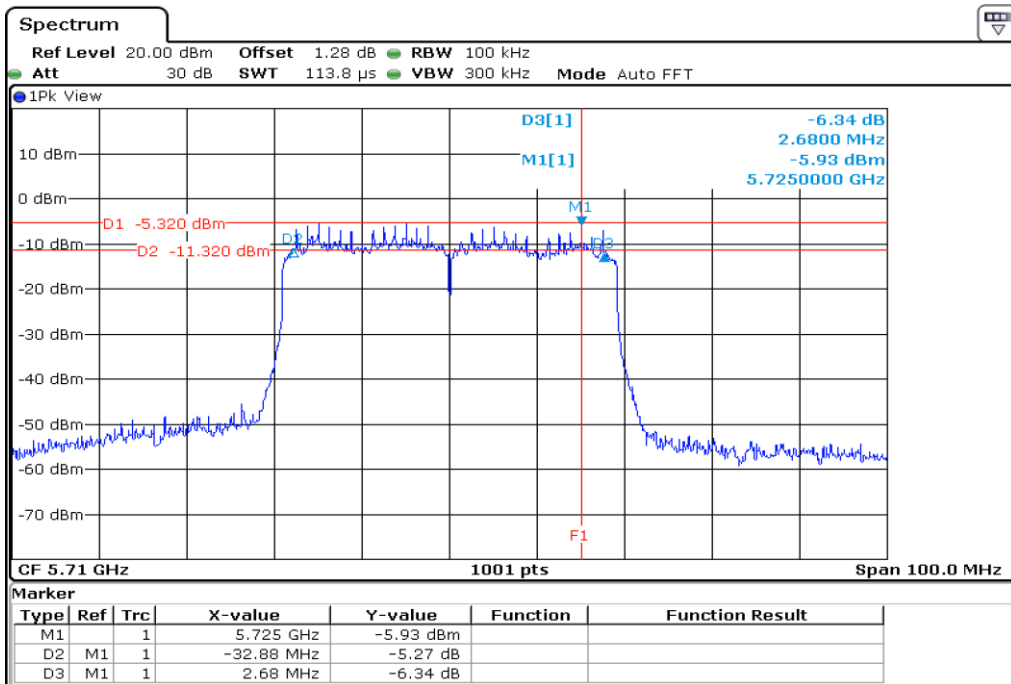

1 | **Starddle 6 dB Bandwidth**

2 | **Starddle 6 dB Bandwidth**

3 Starddle 6 dB Bandwidth

4 Starddle 6 dB Bandwidth

5	Starddle 6 dB Bandwidh
---	------------------------

Test Band				WLAN_UNII2C / UNII3_AX			
Antenna				Ant 0			
Test Parameters for Channel Bandwidths							
Test Item	No.	Mode	Channel	Bandwidth	RU Tone	RB index	Verdict
Straddle 6 dB Bandwidth	1	802.11ax HE40	142	40 MHz	26	High	Pass
	2	802.11ax HE40	142	40 MHz	52	High	Pass
	3	802.11ax HE40	142	40 MHz	106	High	Pass
	4	802.11ax HE40	142	40 MHz	242	High	Pass
	5	802.11ax HE40	142	40 MHz	484	-	Pass
	6	802.11ax HE40	142	40 MHz	SU	-	Pass

1 | Starddle 6 dB Bandwidh

2 | Starddle 6 dB Bandwidh

3 **Starddle 6 dB Bandwidth**

4 **Starddle 6 dB Bandwidth**

5 **Starddle 6 dB Bandwidh**

6 **Starddle 6 dB Bandwidh**

Test Band				WLAN_UNII2C / UNII3_AX			
Antenna				Ant 0			
Test Parameters for Channel Bandwidths							
Test Item	No.	Mode	Channel	Bandwidth	RU Tone	RB index	Verdict
Straddle 6 dB Bandwidth	1	802.11ax HE40	142	40 MHz	26	High	Pass
	2	802.11ax HE40	142	40 MHz	52	High	Pass
	3	802.11ax HE40	142	40 MHz	106	High	Pass
	4	802.11ax HE40	142	40 MHz	242	High	Pass
	5	802.11ax HE40	142	40 MHz	484	-	Pass
	6	802.11ax HE40	142	40 MHz	SU	-	Pass

1 | Starddle 6 dB Bandwidth

2 | Starddle 6 dB Bandwidth

3 **Starddle 6 dB Bandwidth**

4 **Starddle 6 dB Bandwidth**

5 Starddle 6 dB Bandwidth

6 Starddle 6 dB Bandwidth

Test Band				WLAN_UNII2C / UNII3_AX			
Antenna				Ant 0			
Test Parameters for Channel Bandwidths							
Test Item	No.	Mode	Channel	Bandwidth	RU Tone	RB index	Verdict
Straddle 6 dB Bandwidth	1	802.11ax HE80	138	80 MHz	26	High	Pass
	2	802.11ax HE80	138	80 MHz	52	High	Pass
	3	802.11ax HE80	138	80 MHz	106	High	Pass
	4	802.11ax HE80	138	80 MHz	242	High	Pass
	5	802.11ax HE80	138	80 MHz	484	High	Pass
	6	802.11ax HE80	138	80 MHz	996	-	Pass
	7	802.11ax HE80	138	80 MHz	SU	-	Pass