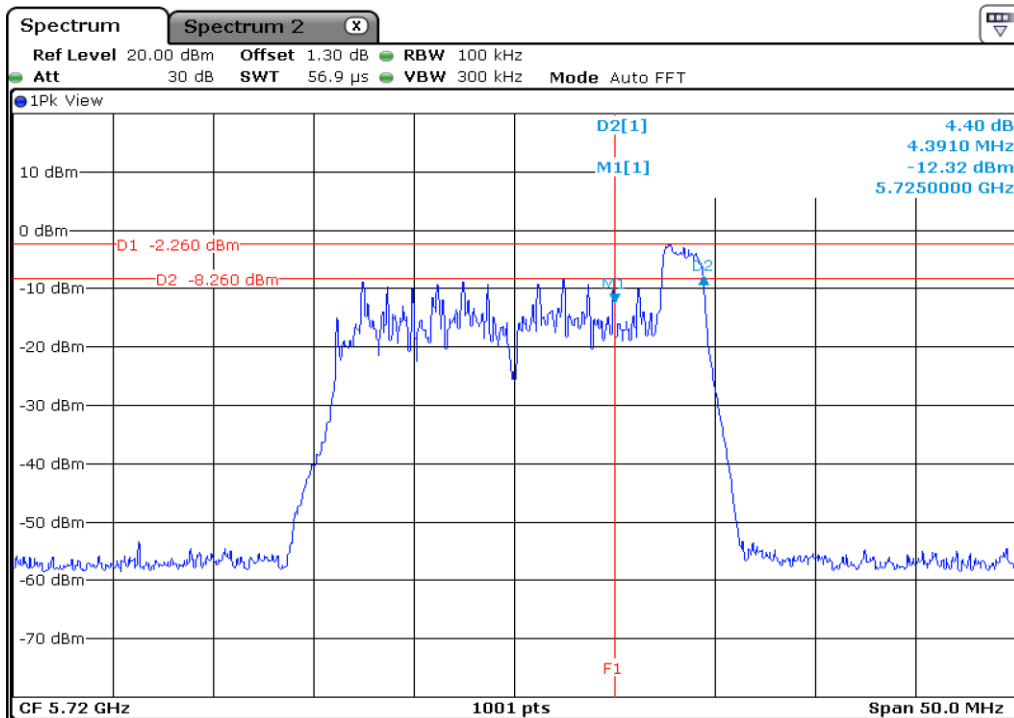

Test Band				WLAN_UNII2C / UNII3_AX			
Antenna				Ant 0			
Test Parameters for Channel Bandwidths							
Test Item	No.	Mode	Channel	Bandwidth	RU Tone	RB index	Verdict
Straddle 6 dB Bandwidth	1	802.11ax HE20	144	20 MHz	26	High	Pass
	2	802.11ax HE20	144	20 MHz	52	High	Pass
	3	802.11ax HE20	144	20 MHz	106	High	Pass
	4	802.11ax HE20	144	20 MHz	242	-	Pass
	5	802.11ax HE20	144	20 MHz	SU	-	Pass

1 Starddle 6 dB Bandwidth

2 Starddle 6 dB Bandwidth

3 **Starddle 6 dB Bandwidh**

4 **Starddle 6 dB Bandwidh**

5	Starddle 6 dB Bandwidh
---	------------------------

Test Band				WLAN_UNII2C / UNII3_AX			
Antenna				Ant 1			
Test Parameters for Channel Bandwidths							
Test Item	No.	Mode	Channel	Bandwidth	RU Tone	RB index	Verdict
Straddle 6 dB Bandwidth	1	802.11ax HE20	144	20 MHz	26	High	Pass
	2	802.11ax HE20	144	20 MHz	52	High	Pass
	3	802.11ax HE20	144	20 MHz	106	High	Pass
	4	802.11ax HE20	144	20 MHz	242	-	Pass
	5	802.11ax HE20	144	20 MHz	SU	-	Pass

1 | **Starddle 6 dB Bandwidth**

2 | **Starddle 6 dB Bandwidth**

3 Starddle 6 dB Bandwidth

4 Starddle 6 dB Bandwidth

5	Starddle 6 dB Bandwidh
---	------------------------

Test Band				WLAN_UNII2C / UNII3_AX			
Antenna				Ant 0			
Test Parameters for Channel Bandwidths							
Test Item	No.	Mode	Channel	Bandwidth	RU Tone	RB index	Verdict
Straddle 6 dB Bandwidth	1	802.11ax HE40	142	40 MHz	26	High	Pass
	2	802.11ax HE40	142	40 MHz	52	High	Pass
	3	802.11ax HE40	142	40 MHz	106	High	Pass
	4	802.11ax HE40	142	40 MHz	242	High	Pass
	5	802.11ax HE40	142	40 MHz	484	-	Pass
	6	802.11ax HE40	142	40 MHz	SU	-	Pass