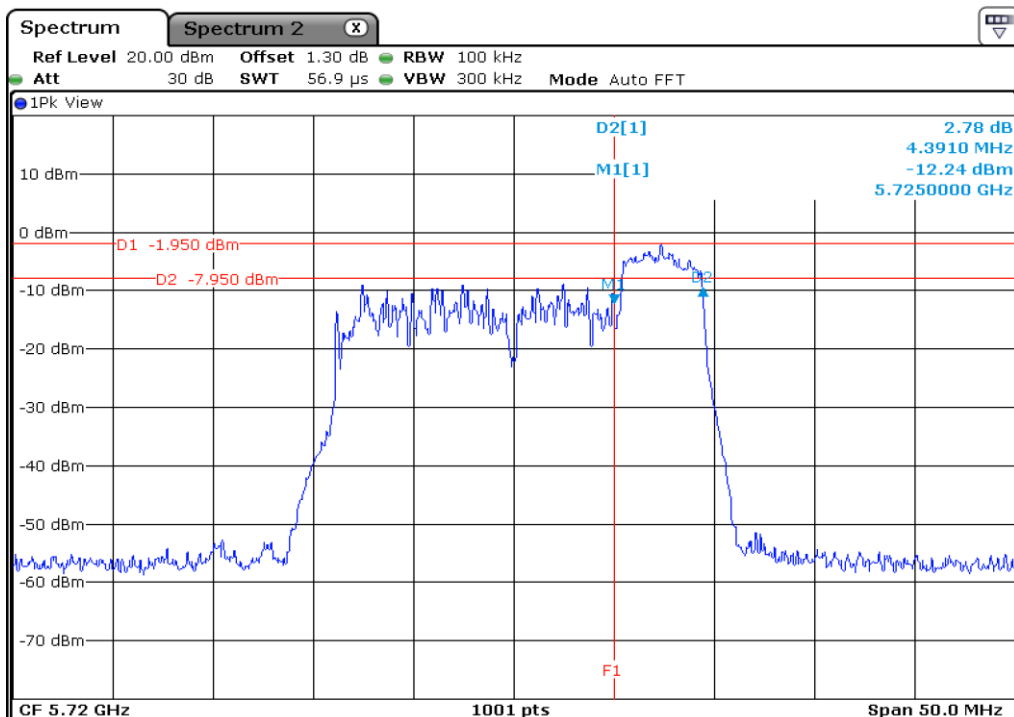

Test Band				WLAN_UNII2C / UNII3_AX			
Antenna				Ant 0			
Test Parameters for Channel Bandwidths							
Test Item	No.	Mode	Channel	Bandwidth	RU Tone	RB index	Verdict
Straddle 6 dB Bandwidth	1	802.11ax HE20	144	20 MHz	26	High	Pass
	2	802.11ax HE20	144	20 MHz	52	High	Pass
	3	802.11ax HE20	144	20 MHz	106	High	Pass
	4	802.11ax HE20	144	20 MHz	242	-	Pass
	5	802.11ax HE20	144	20 MHz	SU	-	Pass

1 Starddle 6 dB Bandwidth

2 Starddle 6 dB Bandwidth

3 **Starddle 6 dB Bandwidh**

4 **Starddle 6 dB Bandwidh**

5	Starddle 6 dB Bandwidh
---	------------------------

Test Band				WLAN_UNII2C / UNII3_AX			
Antenna				Ant 1			
Test Parameters for Channel Bandwidths							
Test Item	No.	Mode	Channel	Bandwidth	RU Tone	RB index	Verdict
Straddle 6 dB Bandwidth	1	802.11ax HE20	144	20 MHz	26	High	Pass
	2	802.11ax HE20	144	20 MHz	52	High	Pass
	3	802.11ax HE20	144	20 MHz	106	High	Pass
	4	802.11ax HE20	144	20 MHz	242	-	Pass
	5	802.11ax HE20	144	20 MHz	SU	-	Pass

1 | **Starddle 6 dB Bandwidth**

2 | **Starddle 6 dB Bandwidth**

3 Starddle 6 dB Bandwidth

4 Starddle 6 dB Bandwidth

5	Starddle 6 dB Bandwidh
---	------------------------

Test Band				WLAN_UNII2C / UNII3_AX			
Antenna				Ant 0			
Test Parameters for Channel Bandwidths							
Test Item	No.	Mode	Channel	Bandwidth	RU Tone	RB index	Verdict
Straddle 6 dB Bandwidth	1	802.11ax HE40	142	40 MHz	26	High	Pass
	2	802.11ax HE40	142	40 MHz	52	High	Pass
	3	802.11ax HE40	142	40 MHz	106	High	Pass
	4	802.11ax HE40	142	40 MHz	242	High	Pass
	5	802.11ax HE40	142	40 MHz	484	-	Pass
	6	802.11ax HE40	142	40 MHz	SU	-	Pass