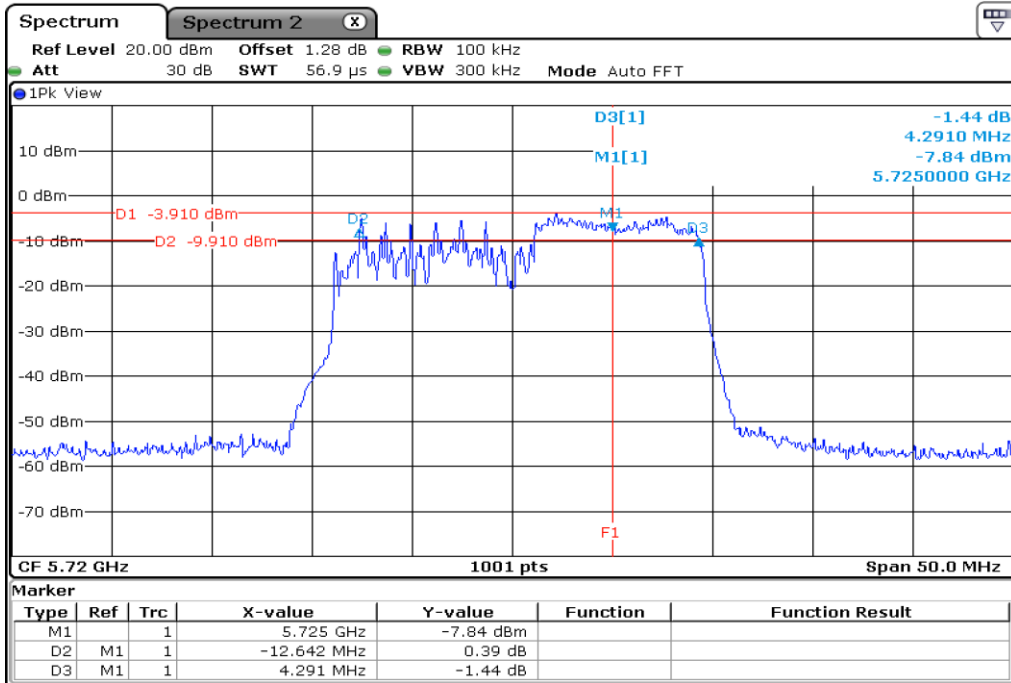

9	6 dB Bandwidth
---	----------------

10 | **6 dB Bandwidth**

11 | **6 dB Bandwidth**

12	6 dB Bandwidth
----	----------------

13 6 dB Bandwidth

14 6 dB Bandwidth

15	6 dB Bandwidth
----	----------------

16	6 dB Bandwidth
----	----------------

Test Band				WLAN_UNII2C / UNII3_AX			
Antenna				Ant 0			
Test Parameters for Channel Bandwidths							
Test Item	No.	Mode	Channel	Bandwidth	RU Tone	RB index	Verdict
Straddle 6 dB Bandwidth	1	802.11ax HE20	144	20 MHz	26	High	Pass
	2	802.11ax HE20	144	20 MHz	52	High	Pass
	3	802.11ax HE20	144	20 MHz	106	High	Pass
	4	802.11ax HE20	144	20 MHz	242	-	Pass
	5	802.11ax HE20	144	20 MHz	SU	-	Pass

1 Starddle 6 dB Bandwidth

2 Starddle 6 dB Bandwidth

3 **Starddle 6 dB Bandwidh**

4 **Starddle 6 dB Bandwidh**

5	Starddle 6 dB Bandwidh
---	------------------------

Test Band				WLAN_UNII2C / UNII3_AX			
Antenna				Ant 1			
Test Parameters for Channel Bandwidths							
Test Item	No.	Mode	Channel	Bandwidth	RU Tone	RB index	Verdict
Straddle 6 dB Bandwidth	1	802.11ax HE20	144	20 MHz	26	High	Pass
	2	802.11ax HE20	144	20 MHz	52	High	Pass
	3	802.11ax HE20	144	20 MHz	106	High	Pass
	4	802.11ax HE20	144	20 MHz	242	-	Pass
	5	802.11ax HE20	144	20 MHz	SU	-	Pass