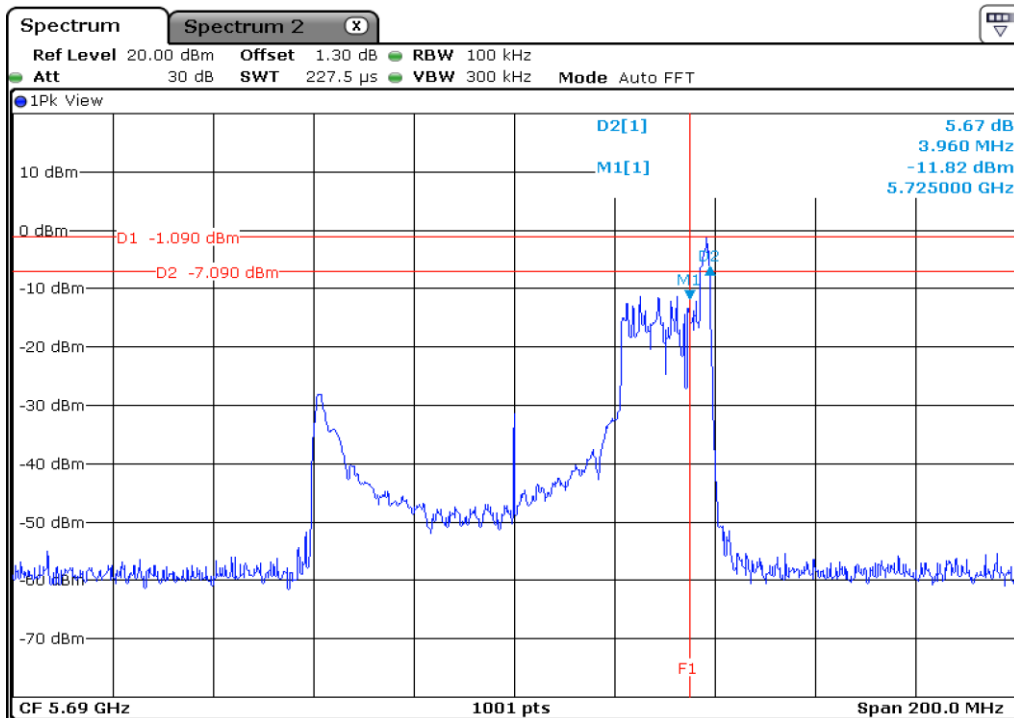

1 | Starddle 6 dB Bandwidth

2 | Starddle 6 dB Bandwidth

3 **Starddle 6 dB Bandwidth**

4 **Starddle 6 dB Bandwidth**

5 Starddle 6 dB Bandwidth

6 Starddle 6 dB Bandwidth

Test Band				WLAN_UNII2C / UNII3_AX			
Antenna				Ant 0			
Test Parameters for Channel Bandwidths							
Test Item	No.	Mode	Channel	Bandwidth	RU Tone	RB index	Verdict
Straddle 6 dB Bandwidth	1	802.11ax HE80	138	80 MHz	26	High	Pass
	2	802.11ax HE80	138	80 MHz	52	High	Pass
	3	802.11ax HE80	138	80 MHz	106	High	Pass
	4	802.11ax HE80	138	80 MHz	242	High	Pass
	5	802.11ax HE80	138	80 MHz	484	High	Pass
	6	802.11ax HE80	138	80 MHz	996	-	Pass
	7	802.11ax HE80	138	80 MHz	SU	-	Pass

1 | Starddle 6 dB Bandwidth

2 | Starddle 6 dB Bandwidth

3 **Starddle 6 dB Bandwidth**

4 **Starddle 6 dB Bandwidth**

5 **Starddle 6 dB Bandwidth**

6 **Starddle 6 dB Bandwidth**

7	Starddle 6 dB Bandwithh
---	-------------------------

Test Band				WLAN_UNII2C / UNII3_AX			
Antenna				Ant 1			
Test Parameters for Channel Bandwidths							
Test Item	No.	Mode	Channel	Bandwidth	RU Tone	RB index	Verdict
Straddle 6 dB Bandwidth	1	802.11ax HE80	138	80 MHz	26	High	Pass
	2	802.11ax HE80	138	80 MHz	52	High	Pass
	3	802.11ax HE80	138	80 MHz	106	High	Pass
	4	802.11ax HE80	138	80 MHz	242	High	Pass
	5	802.11ax HE80	138	80 MHz	484	High	Pass
	6	802.11ax HE80	138	80 MHz	996	-	Pass
	7	802.11ax HE80	138	80 MHz	SU	-	Pass

1 **Starddle 6 dB Bandwidth**

2 **Starddle 6 dB Bandwidth**

3 **Starddle 6 dB Bandwidth**

4 **Starddle 6 dB Bandwidth**