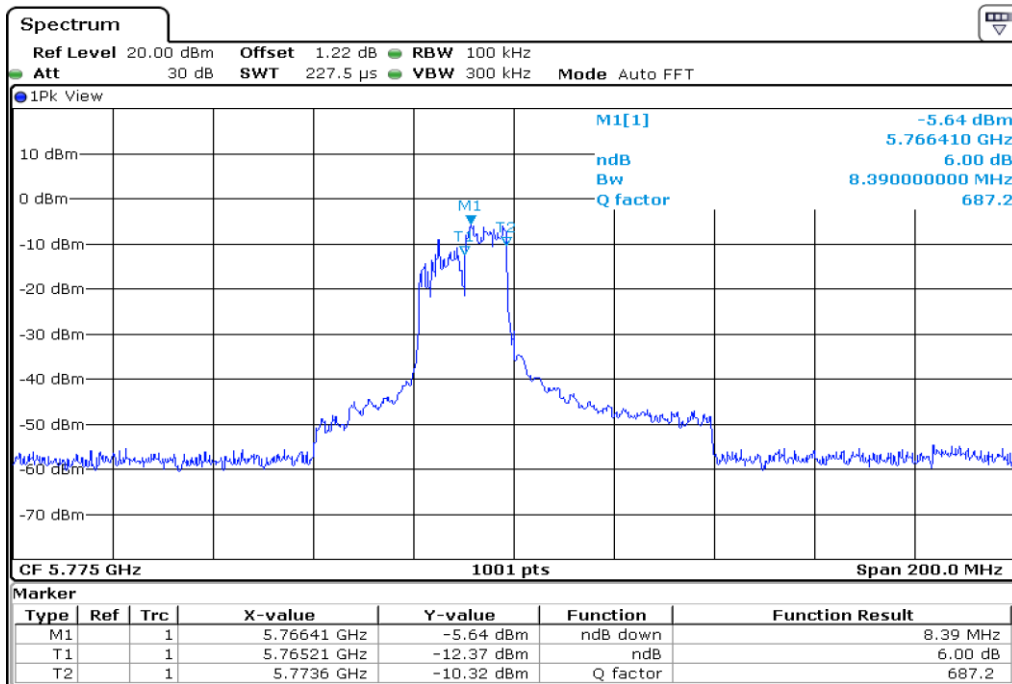

7 6 dB Bandwidth

8 6 dB Bandwidth

9	6 dB Bandwidth
---	----------------

10 6 dB Bandwidth

11 6 dB Bandwidth

12	6 dB Bandwidth
----	----------------

13 6 dB Bandwidth

14 6 dB Bandwidth

15	6 dB Bandwidth
----	----------------

16	6 dB Bandwidth
----	----------------

Test Band				WLAN_UNI3_AX			
Antenna				Ant 1			
Test Parameters for Channel Bandwidths							
Test Item	No.	Mode	Channel	Bandwidth	RU Tone	RB index	Verdict
6 dB Bandwidth	1	802.11ax HE80	155	80 MHz	26	Low	Pass
	2	802.11ax HE80	155	80 MHz	26	Middle	Pass
	3	802.11ax HE80	155	80 MHz	26	High	Pass
	4	802.11ax HE80	155	80 MHz	52	Low	Pass
	5	802.11ax HE80	155	80 MHz	52	Middle	Pass
	6	802.11ax HE80	155	80 MHz	52	High	Pass
	7	802.11ax HE80	155	80 MHz	106	Low	Pass
	8	802.11ax HE80	155	80 MHz	106	Middle	Pass
	9	802.11ax HE80	155	80 MHz	106	High	Pass
	10	802.11ax HE80	155	80 MHz	242	Low	Pass
	11	802.11ax HE80	155	80 MHz	242	Middle	Pass
	12	802.11ax HE80	155	80 MHz	242	High	Pass
	13	802.11ax HE80	155	80 MHz	484	Low	Pass
	14	802.11ax HE80	155	80 MHz	484	High	Pass
	15	802.11ax HE80	155	80 MHz	996	-	Pass
	16	802.11ax HE80	155	80 MHz	SU	-	Pass