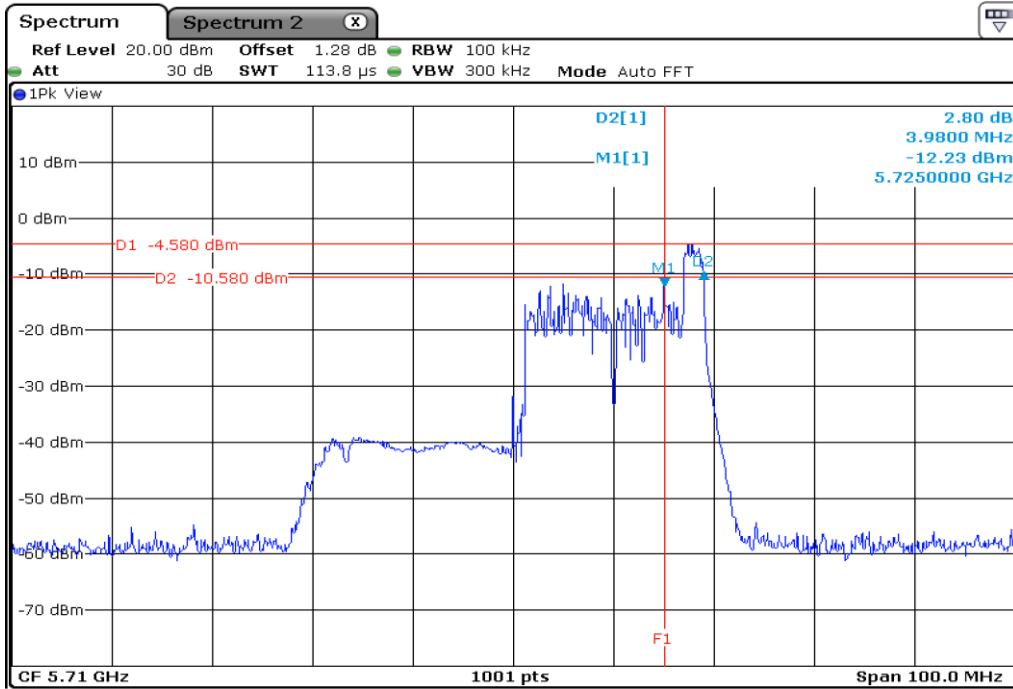

1 Starddle 6 dB Bandwidth

2 Starddle 6 dB Bandwidth

3 **Starddle 6 dB Bandwidh**

4 **Starddle 6 dB Bandwidh**

5	Starddle 6 dB Bandwidh
---	------------------------

Test Band				WLAN_UNII2C / UNII3_AX			
Antenna				Ant 1			
Test Parameters for Channel Bandwidths							
Test Item	No.	Mode	Channel	Bandwidth	RU Tone	RB index	Verdict
Straddle 6 dB Bandwidth	1	802.11ax HE20	144	20 MHz	26	High	Pass
	2	802.11ax HE20	144	20 MHz	52	High	Pass
	3	802.11ax HE20	144	20 MHz	106	High	Pass
	4	802.11ax HE20	144	20 MHz	242	-	Pass
	5	802.11ax HE20	144	20 MHz	SU	-	Pass

1 | **Starddle 6 dB Bandwidth**

2 | **Starddle 6 dB Bandwidth**

3 Starddle 6 dB Bandwidth

4 Starddle 6 dB Bandwidth

5	Starddle 6 dB Bandwidh
---	------------------------

Test Band				WLAN_UNII2C / UNII3_AX			
Antenna				Ant 0			
Test Parameters for Channel Bandwidths							
Test Item	No.	Mode	Channel	Bandwidth	RU Tone	RB index	Verdict
Straddle 6 dB Bandwidth	1	802.11ax HE40	142	40 MHz	26	High	Pass
	2	802.11ax HE40	142	40 MHz	52	High	Pass
	3	802.11ax HE40	142	40 MHz	106	High	Pass
	4	802.11ax HE40	142	40 MHz	242	High	Pass
	5	802.11ax HE40	142	40 MHz	484	-	Pass
	6	802.11ax HE40	142	40 MHz	SU	-	Pass

1 | Starddle 6 dB Bandwidh

2 | Starddle 6 dB Bandwidh

3 **Starddle 6 dB Bandwidth**

4 **Starddle 6 dB Bandwidth**

5 **Starddle 6 dB Bandwidh**

6 **Starddle 6 dB Bandwidh**

Test Band				WLAN_UNII2C / UNII3_AX			
Antenna				Ant 0			
Test Parameters for Channel Bandwidths							
Test Item	No.	Mode	Channel	Bandwidth	RU Tone	RB index	Verdict
Straddle 6 dB Bandwidth	1	802.11ax HE40	142	40 MHz	26	High	Pass
	2	802.11ax HE40	142	40 MHz	52	High	Pass
	3	802.11ax HE40	142	40 MHz	106	High	Pass
	4	802.11ax HE40	142	40 MHz	242	High	Pass
	5	802.11ax HE40	142	40 MHz	484	-	Pass
	6	802.11ax HE40	142	40 MHz	SU	-	Pass