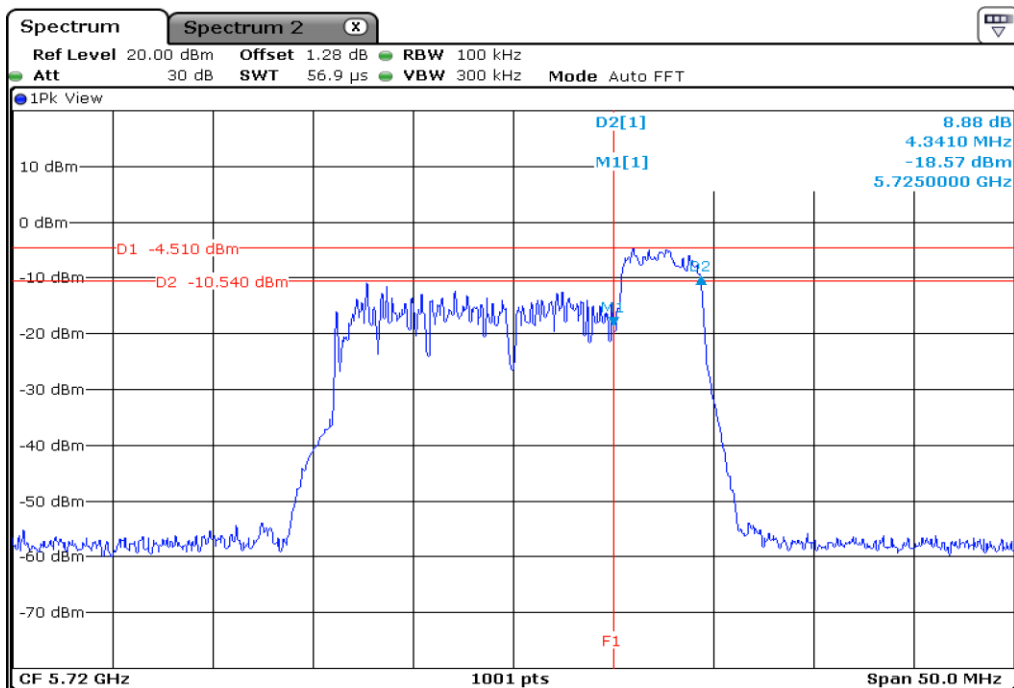

9	6 dB Bandwidth
---	----------------

10 | **6 dB Bandwidth**

11 | **6 dB Bandwidth**

12	6 dB Bandwidth
----	----------------

13 6 dB Bandwidth

14 6 dB Bandwidth

15	6 dB Bandwidth
----	----------------

16	6 dB Bandwidth
----	----------------

Test Band				WLAN_UNII2C / UNII3_AX			
Antenna				Ant 0			
Test Parameters for Channel Bandwidths							
Test Item	No.	Mode	Channel	Bandwidth	RU Tone	RB index	Verdict
Straddle 6 dB Bandwidth	1	802.11ax HE20	144	20 MHz	26	High	Pass
	2	802.11ax HE20	144	20 MHz	52	High	Pass
	3	802.11ax HE20	144	20 MHz	106	High	Pass
	4	802.11ax HE20	144	20 MHz	242	-	Pass
	5	802.11ax HE20	144	20 MHz	SU	-	Pass

1 Starddle 6 dB Bandwidth

2 Starddle 6 dB Bandwidth

3 **Starddle 6 dB Bandwidh**

4 **Starddle 6 dB Bandwidh**

5	Starddle 6 dB Bandwidh
---	------------------------

Test Band				WLAN_UNII2C / UNII3_AX			
Antenna				Ant 1			
Test Parameters for Channel Bandwidths							
Test Item	No.	Mode	Channel	Bandwidth	RU Tone	RB index	Verdict
Straddle 6 dB Bandwidth	1	802.11ax HE20	144	20 MHz	26	High	Pass
	2	802.11ax HE20	144	20 MHz	52	High	Pass
	3	802.11ax HE20	144	20 MHz	106	High	Pass
	4	802.11ax HE20	144	20 MHz	242	-	Pass
	5	802.11ax HE20	144	20 MHz	SU	-	Pass