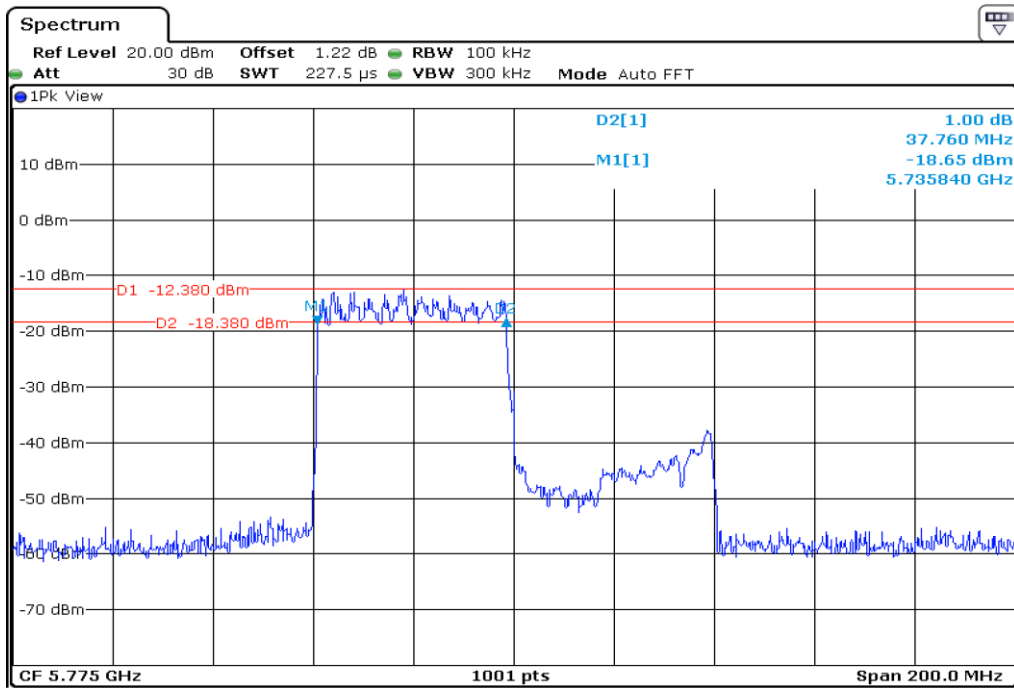

7 6 dB Bandwidth

8 6 dB Bandwidth

9	6 dB Bandwidth
---	----------------

10 6 dB Bandwidth

11 6 dB Bandwidth

12	6 dB Bandwidth
----	----------------

13 6 dB Bandwidth

14 6 dB Bandwidth

15	6 dB Bandwidth
----	----------------

16	6 dB Bandwidth
----	----------------

Test Band				WLAN_UNI3_AX			
Antenna				Ant 1			
Test Parameters for Channel Bandwidths							
Test Item	No.	Mode	Channel	Bandwidth	RU Tone	RB index	Verdict
6 dB Bandwidth	1	802.11ax HE80	155	80 MHz	26	Low	Pass
	2	802.11ax HE80	155	80 MHz	26	Middle	Pass
	3	802.11ax HE80	155	80 MHz	26	High	Pass
	4	802.11ax HE80	155	80 MHz	52	Low	Pass
	5	802.11ax HE80	155	80 MHz	52	Middle	Pass
	6	802.11ax HE80	155	80 MHz	52	High	Pass
	7	802.11ax HE80	155	80 MHz	106	Low	Pass
	8	802.11ax HE80	155	80 MHz	106	Middle	Pass
	9	802.11ax HE80	155	80 MHz	106	High	Pass
	10	802.11ax HE80	155	80 MHz	242	Low	Pass
	11	802.11ax HE80	155	80 MHz	242	Middle	Pass
	12	802.11ax HE80	155	80 MHz	242	High	Pass
	13	802.11ax HE80	155	80 MHz	484	Low	Pass
	14	802.11ax HE80	155	80 MHz	484	High	Pass
	15	802.11ax HE80	155	80 MHz	996	-	Pass
	16	802.11ax HE80	155	80 MHz	SU	-	Pass