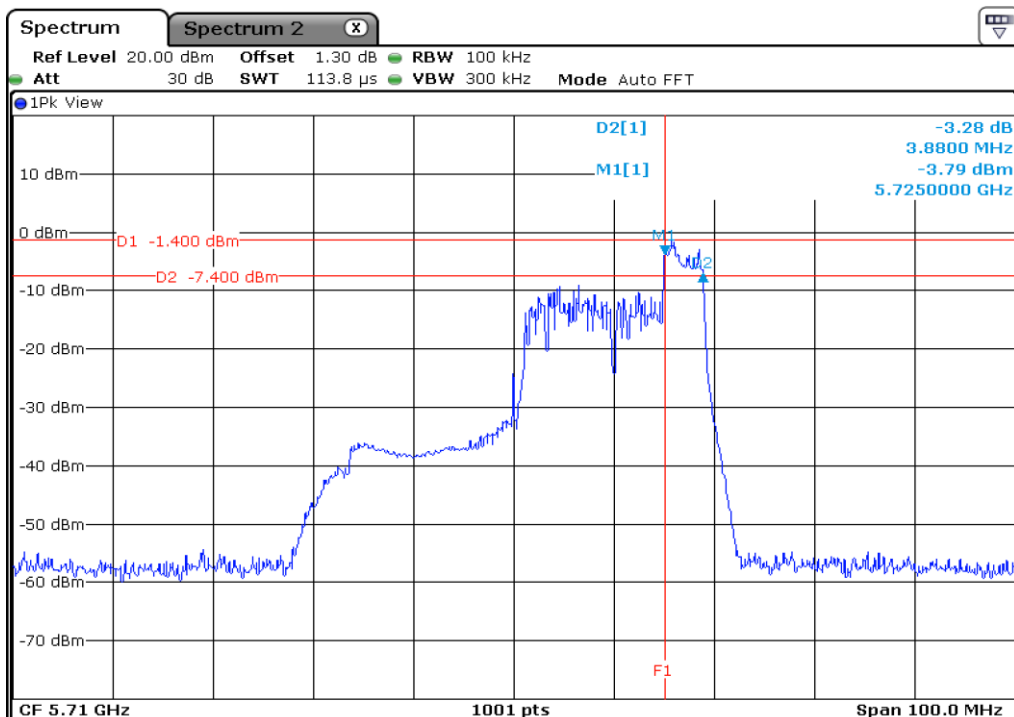

1 | **Starddle 6 dB Bandwidth**

2 | **Starddle 6 dB Bandwidth**

3 Starddle 6 dB Bandwidth

4 Starddle 6 dB Bandwidth

5	Starddle 6 dB Bandwidh
---	------------------------

Test Band				WLAN_UNII2C / UNII3_AX			
Antenna				Ant 0			
Test Parameters for Channel Bandwidths							
Test Item	No.	Mode	Channel	Bandwidth	RU Tone	RB index	Verdict
Straddle 6 dB Bandwidth	1	802.11ax HE40	142	40 MHz	26	High	Pass
	2	802.11ax HE40	142	40 MHz	52	High	Pass
	3	802.11ax HE40	142	40 MHz	106	High	Pass
	4	802.11ax HE40	142	40 MHz	242	High	Pass
	5	802.11ax HE40	142	40 MHz	484	-	Pass
	6	802.11ax HE40	142	40 MHz	SU	-	Pass

1 | Starddle 6 dB Bandwidh

2 | Starddle 6 dB Bandwidh

3 **Starddle 6 dB Bandwidth**

4 **Starddle 6 dB Bandwidth**

5 **Starddle 6 dB Bandwidh**

6 **Starddle 6 dB Bandwidh**

Test Band				WLAN_UNII2C / UNII3_AX			
Antenna				Ant 0			
Test Parameters for Channel Bandwidths							
Test Item	No.	Mode	Channel	Bandwidth	RU Tone	RB index	Verdict
Straddle 6 dB Bandwidth	1	802.11ax HE40	142	40 MHz	26	High	Pass
	2	802.11ax HE40	142	40 MHz	52	High	Pass
	3	802.11ax HE40	142	40 MHz	106	High	Pass
	4	802.11ax HE40	142	40 MHz	242	High	Pass
	5	802.11ax HE40	142	40 MHz	484	-	Pass
	6	802.11ax HE40	142	40 MHz	SU	-	Pass

1 | Starddle 6 dB Bandwidth

2 | Starddle 6 dB Bandwidth

3 **Starddle 6 dB Bandwidth**

4 **Starddle 6 dB Bandwidth**

5 Starddle 6 dB Bandwidth

6 Starddle 6 dB Bandwidth

Test Band				WLAN_UNII2C / UNII3_AX			
Antenna				Ant 0			
Test Parameters for Channel Bandwidths							
Test Item	No.	Mode	Channel	Bandwidth	RU Tone	RB index	Verdict
Straddle 6 dB Bandwidth	1	802.11ax HE80	138	80 MHz	26	High	Pass
	2	802.11ax HE80	138	80 MHz	52	High	Pass
	3	802.11ax HE80	138	80 MHz	106	High	Pass
	4	802.11ax HE80	138	80 MHz	242	High	Pass
	5	802.11ax HE80	138	80 MHz	484	High	Pass
	6	802.11ax HE80	138	80 MHz	996	-	Pass
	7	802.11ax HE80	138	80 MHz	SU	-	Pass