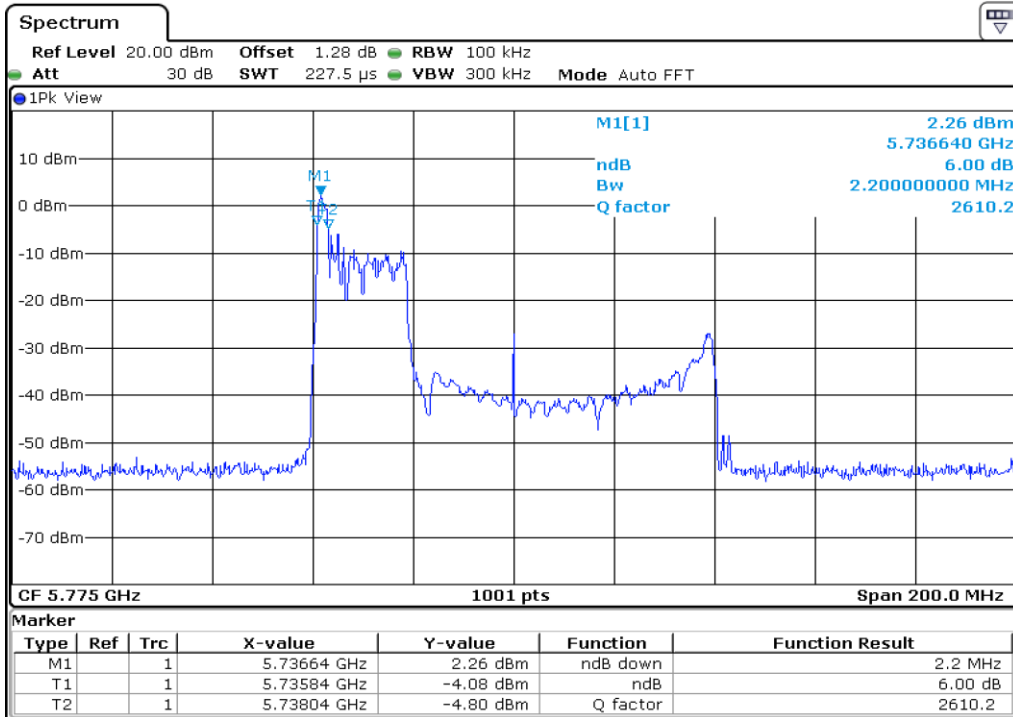

7 6 dB Bandwidth

8 6 dB Bandwidth

9	6 dB Bandwidth
---	----------------

10 6 dB Bandwidth

11 6 dB Bandwidth

12	6 dB Bandwidth
----	----------------

13 6 dB Bandwidth

14 6 dB Bandwidth

15	6 dB Bandwidth
----	----------------

16	6 dB Bandwidth
----	----------------

Test Band				WLAN_UNI3_AX			
Antenna				Ant 1			
Test Parameters for Channel Bandwidths							
Test Item	No.	Mode	Channel	Bandwidth	RU Tone	RB index	Verdict
6 dB Bandwidth	1	802.11ax HE80	155	80 MHz	26	Low	Pass
	2	802.11ax HE80	155	80 MHz	26	Middle	Pass
	3	802.11ax HE80	155	80 MHz	26	High	Pass
	4	802.11ax HE80	155	80 MHz	52	Low	Pass
	5	802.11ax HE80	155	80 MHz	52	Middle	Pass
	6	802.11ax HE80	155	80 MHz	52	High	Pass
	7	802.11ax HE80	155	80 MHz	106	Low	Pass
	8	802.11ax HE80	155	80 MHz	106	Middle	Pass
	9	802.11ax HE80	155	80 MHz	106	High	Pass
	10	802.11ax HE80	155	80 MHz	242	Low	Pass
	11	802.11ax HE80	155	80 MHz	242	Middle	Pass
	12	802.11ax HE80	155	80 MHz	242	High	Pass
	13	802.11ax HE80	155	80 MHz	484	Low	Pass
	14	802.11ax HE80	155	80 MHz	484	High	Pass
	15	802.11ax HE80	155	80 MHz	996	-	Pass
	16	802.11ax HE80	155	80 MHz	SU	-	Pass