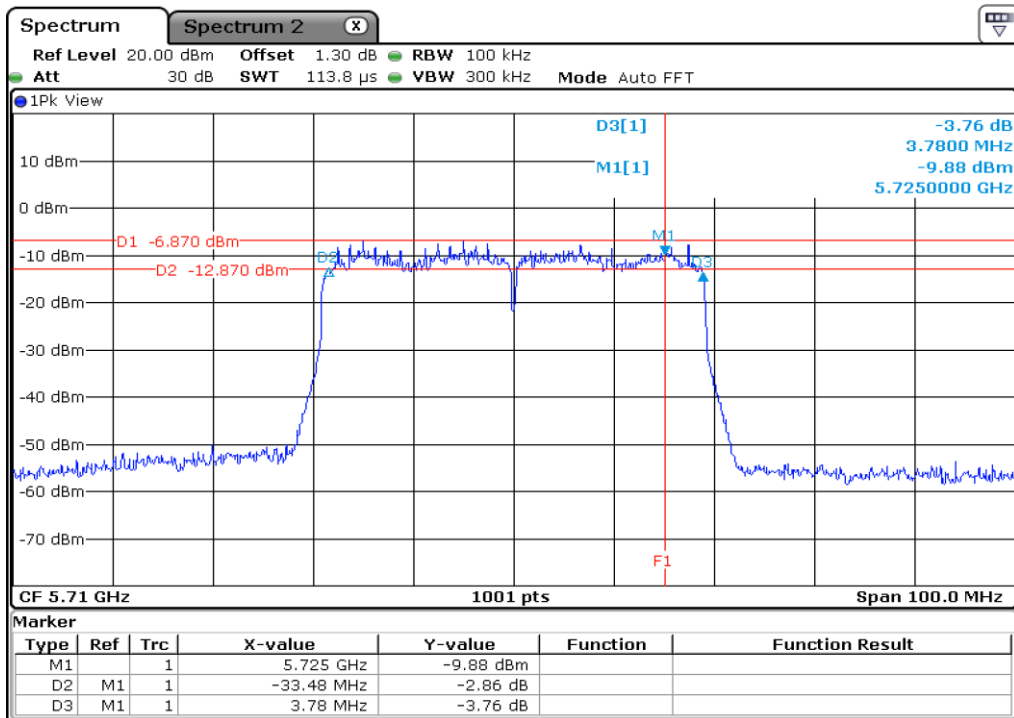

1 | Starddle 6 dB Bandwidh

2 | Starddle 6 dB Bandwidh

3 **Starddle 6 dB Bandwidth**

4 **Starddle 6 dB Bandwidth**

5 **Starddle 6 dB Bandwidh**

6 **Starddle 6 dB Bandwidh**

Test Band				WLAN_UNII2C / UNII3_AX			
Antenna				Ant 0			
Test Parameters for Channel Bandwidths							
Test Item	No.	Mode	Channel	Bandwidth	RU Tone	RB index	Verdict
Straddle 6 dB Bandwidth	1	802.11ax HE40	142	40 MHz	26	High	Pass
	2	802.11ax HE40	142	40 MHz	52	High	Pass
	3	802.11ax HE40	142	40 MHz	106	High	Pass
	4	802.11ax HE40	142	40 MHz	242	High	Pass
	5	802.11ax HE40	142	40 MHz	484	-	Pass
	6	802.11ax HE40	142	40 MHz	SU	-	Pass

1 | Starddle 6 dB Bandwidth

2 | Starddle 6 dB Bandwidth

3 **Starddle 6 dB Bandwidth**

4 **Starddle 6 dB Bandwidth**

5 Starddle 6 dB Bandwidth

6 Starddle 6 dB Bandwidth

Test Band				WLAN_UNII2C / UNII3_AX			
Antenna				Ant 0			
Test Parameters for Channel Bandwidths							
Test Item	No.	Mode	Channel	Bandwidth	RU Tone	RB index	Verdict
Straddle 6 dB Bandwidth	1	802.11ax HE80	138	80 MHz	26	High	Pass
	2	802.11ax HE80	138	80 MHz	52	High	Pass
	3	802.11ax HE80	138	80 MHz	106	High	Pass
	4	802.11ax HE80	138	80 MHz	242	High	Pass
	5	802.11ax HE80	138	80 MHz	484	High	Pass
	6	802.11ax HE80	138	80 MHz	996	-	Pass
	7	802.11ax HE80	138	80 MHz	SU	-	Pass

1 | Starddle 6 dB Bandwidth

2 | Starddle 6 dB Bandwidth

3 **Starddle 6 dB Bandwidth**

4 **Starddle 6 dB Bandwidth**

5 **Starddle 6 dB Bandwidth**

6 **Starddle 6 dB Bandwidth**

7	Starddle 6 dB Bandwithh
---	-------------------------