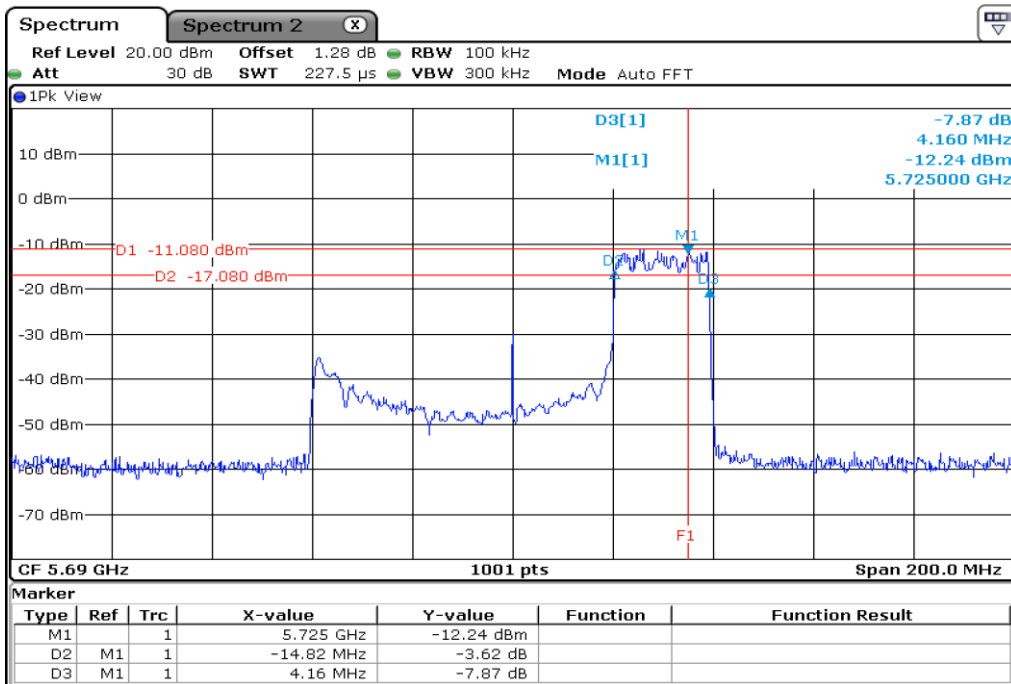

1 | Starddle 6 dB Bandwidh

2 | Starddle 6 dB Bandwidh

3 **Starddle 6 dB Bandwidth**

4 **Starddle 6 dB Bandwidth**

5 **Starddle 6 dB Bandwidh**

6 **Starddle 6 dB Bandwidh**

Test Band				WLAN_UNII2C / UNII3_AX			
Antenna				Ant 0			
Test Parameters for Channel Bandwidths							
Test Item	No.	Mode	Channel	Bandwidth	RU Tone	RB index	Verdict
Straddle 6 dB Bandwidth	1	802.11ax HE40	142	40 MHz	26	High	Pass
	2	802.11ax HE40	142	40 MHz	52	High	Pass
	3	802.11ax HE40	142	40 MHz	106	High	Pass
	4	802.11ax HE40	142	40 MHz	242	High	Pass
	5	802.11ax HE40	142	40 MHz	484	-	Pass
	6	802.11ax HE40	142	40 MHz	SU	-	Pass

1 | Starddle 6 dB Bandwidth

2 | Starddle 6 dB Bandwidth

3 **Starddle 6 dB Bandwidth**

4 **Starddle 6 dB Bandwidth**

5 Starddle 6 dB Bandwidth

6 Starddle 6 dB Bandwidth

Test Band				WLAN_UNII2C / UNII3_AX			
Antenna				Ant 0			
Test Parameters for Channel Bandwidths							
Test Item	No.	Mode	Channel	Bandwidth	RU Tone	RB index	Verdict
Straddle 6 dB Bandwidth	1	802.11ax HE80	138	80 MHz	26	High	Pass
	2	802.11ax HE80	138	80 MHz	52	High	Pass
	3	802.11ax HE80	138	80 MHz	106	High	Pass
	4	802.11ax HE80	138	80 MHz	242	High	Pass
	5	802.11ax HE80	138	80 MHz	484	High	Pass
	6	802.11ax HE80	138	80 MHz	996	-	Pass
	7	802.11ax HE80	138	80 MHz	SU	-	Pass

1 | Starddle 6 dB Bandwidth

2 | Starddle 6 dB Bandwidth

3 **Starddle 6 dB Bandwidth**

4 **Starddle 6 dB Bandwidth**

5 **Starddle 6 dB Bandwidth**

6 **Starddle 6 dB Bandwidth**

7	Starddle 6 dB Bandwithh
---	-------------------------

Test Band				WLAN_UNII2C / UNII3_AX			
Antenna				Ant 1			
Test Parameters for Channel Bandwidths							
Test Item	No.	Mode	Channel	Bandwidth	RU Tone	RB index	Verdict
Straddle 6 dB Bandwidth	1	802.11ax HE80	138	80 MHz	26	High	Pass
	2	802.11ax HE80	138	80 MHz	52	High	Pass
	3	802.11ax HE80	138	80 MHz	106	High	Pass
	4	802.11ax HE80	138	80 MHz	242	High	Pass
	5	802.11ax HE80	138	80 MHz	484	High	Pass
	6	802.11ax HE80	138	80 MHz	996	-	Pass
	7	802.11ax HE80	138	80 MHz	SU	-	Pass