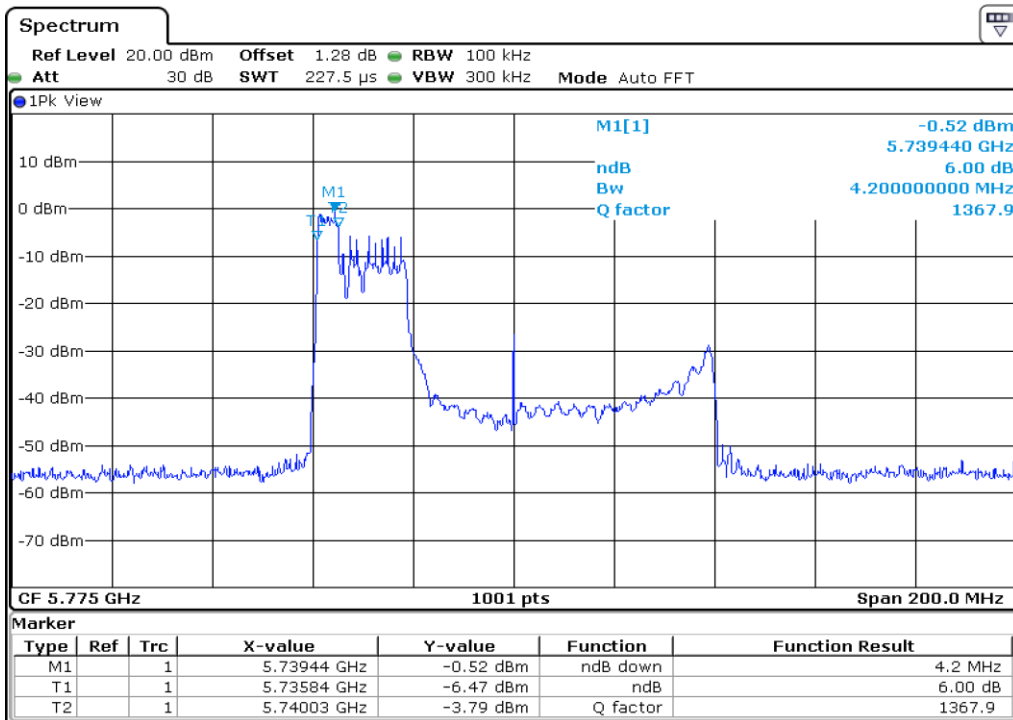

15	6 dB Bandwidth
----	----------------

16	6 dB Bandwidth
----	----------------

Test Band				WLAN_UNI3_AX			
Antenna				Ant 1			
Test Parameters for Channel Bandwidths							
Test Item	No.	Mode	Channel	Bandwidth	RU Tone	RB index	Verdict
6 dB Bandwidth	1	802.11ax HE80	155	80 MHz	26	Low	Pass
	2	802.11ax HE80	155	80 MHz	26	Middle	Pass
	3	802.11ax HE80	155	80 MHz	26	High	Pass
	4	802.11ax HE80	155	80 MHz	52	Low	Pass
	5	802.11ax HE80	155	80 MHz	52	Middle	Pass
	6	802.11ax HE80	155	80 MHz	52	High	Pass
	7	802.11ax HE80	155	80 MHz	106	Low	Pass
	8	802.11ax HE80	155	80 MHz	106	Middle	Pass
	9	802.11ax HE80	155	80 MHz	106	High	Pass
	10	802.11ax HE80	155	80 MHz	242	Low	Pass
	11	802.11ax HE80	155	80 MHz	242	Middle	Pass
	12	802.11ax HE80	155	80 MHz	242	High	Pass
	13	802.11ax HE80	155	80 MHz	484	Low	Pass
	14	802.11ax HE80	155	80 MHz	484	High	Pass
	15	802.11ax HE80	155	80 MHz	996	-	Pass
	16	802.11ax HE80	155	80 MHz	SU	-	Pass

1 **6 dB Bandwidth**

2 **6 dB Bandwidth**

3	6 dB Bandwidth
---	----------------

4 **6 dB Bandwidth**

5 **6 dB Bandwidth**

6	6 dB Bandwidth
---	----------------

7 6 dB Bandwidth

8 6 dB Bandwidth