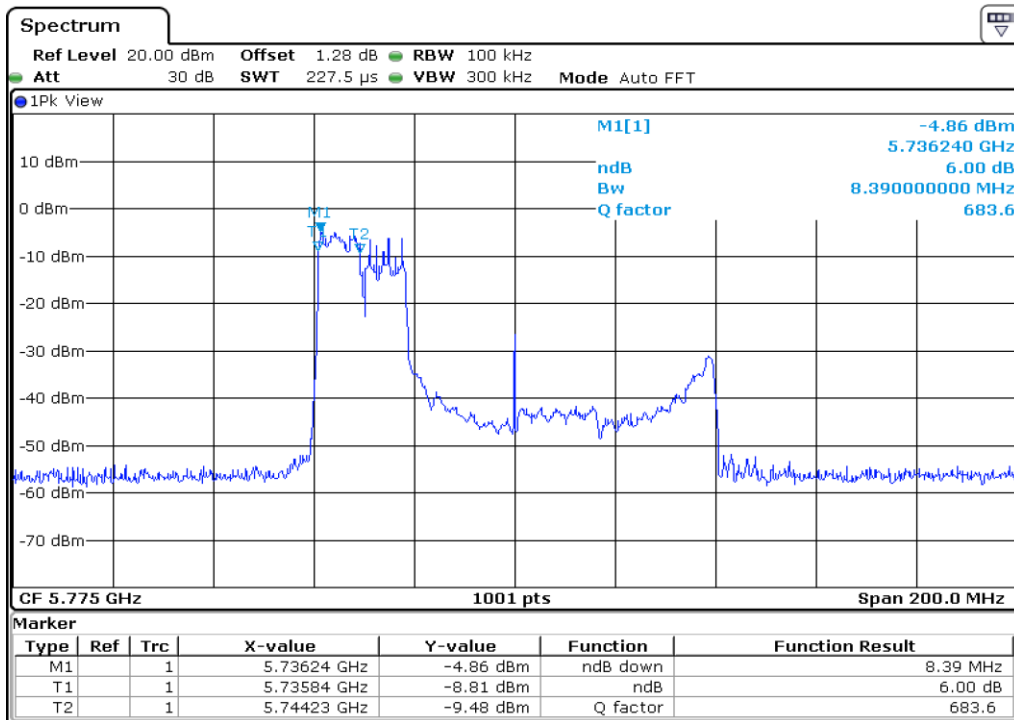

1 **6 dB Bandwidth**

2 **6 dB Bandwidth**

3	6 dB Bandwidth
---	----------------

4 **6 dB Bandwidth**

5 **6 dB Bandwidth**

6	6 dB Bandwidth
---	----------------

7 6 dB Bandwidth

8 6 dB Bandwidth

9	6 dB Bandwidth
---	----------------

10 | **6 dB Bandwidth**

11 | **6 dB Bandwidth**

12	6 dB Bandwidth
----	----------------

13 6 dB Bandwidth

14 6 dB Bandwidth

15	6 dB Bandwidth
----	----------------

16	6 dB Bandwidth
----	----------------

Test Band				WLAN_UNII2C / UNII3_AX			
Antenna				Ant 0			
Test Parameters for Channel Bandwidths							
Test Item	No.	Mode	Channel	Bandwidth	RU Tone	RB index	Verdict
Straddle 6 dB Bandwidth	1	802.11ax HE20	144	20 MHz	26	High	Pass
	2	802.11ax HE20	144	20 MHz	52	High	Pass
	3	802.11ax HE20	144	20 MHz	106	High	Pass
	4	802.11ax HE20	144	20 MHz	242	-	Pass
	5	802.11ax HE20	144	20 MHz	SU	-	Pass