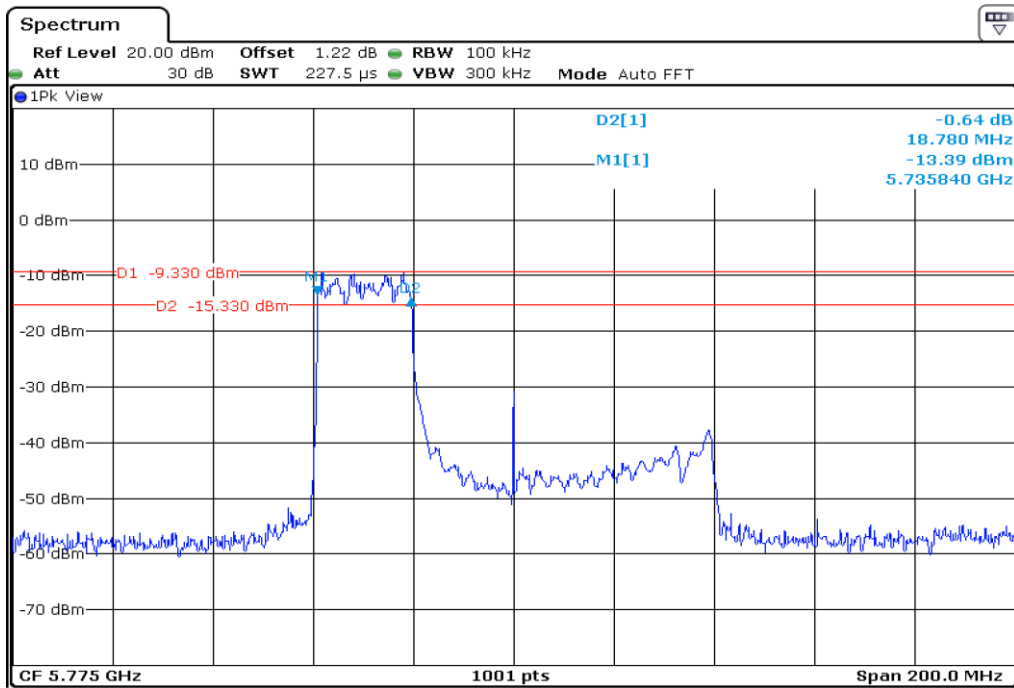

7 6 dB Bandwidth

8 6 dB Bandwidth

9	6 dB Bandwidth
---	----------------

10 6 dB Bandwidth

11 6 dB Bandwidth

12	6 dB Bandwidth
----	----------------

13 6 dB Bandwidth

14 6 dB Bandwidth

15	6 dB Bandwidth
----	----------------

16	6 dB Bandwidth
----	----------------

Test Band				WLAN_UNI3_AX			
Antenna				Ant 1			
Test Parameters for Channel Bandwidths							
Test Item	No.	Mode	Channel	Bandwidth	RU Tone	RB index	Verdict
6 dB Bandwidth	1	802.11ax HE80	155	80 MHz	26	Low	Pass
	2	802.11ax HE80	155	80 MHz	26	Middle	Pass
	3	802.11ax HE80	155	80 MHz	26	High	Pass
	4	802.11ax HE80	155	80 MHz	52	Low	Pass
	5	802.11ax HE80	155	80 MHz	52	Middle	Pass
	6	802.11ax HE80	155	80 MHz	52	High	Pass
	7	802.11ax HE80	155	80 MHz	106	Low	Pass
	8	802.11ax HE80	155	80 MHz	106	Middle	Pass
	9	802.11ax HE80	155	80 MHz	106	High	Pass
	10	802.11ax HE80	155	80 MHz	242	Low	Pass
	11	802.11ax HE80	155	80 MHz	242	Middle	Pass
	12	802.11ax HE80	155	80 MHz	242	High	Pass
	13	802.11ax HE80	155	80 MHz	484	Low	Pass
	14	802.11ax HE80	155	80 MHz	484	High	Pass
	15	802.11ax HE80	155	80 MHz	996	-	Pass
	16	802.11ax HE80	155	80 MHz	SU	-	Pass