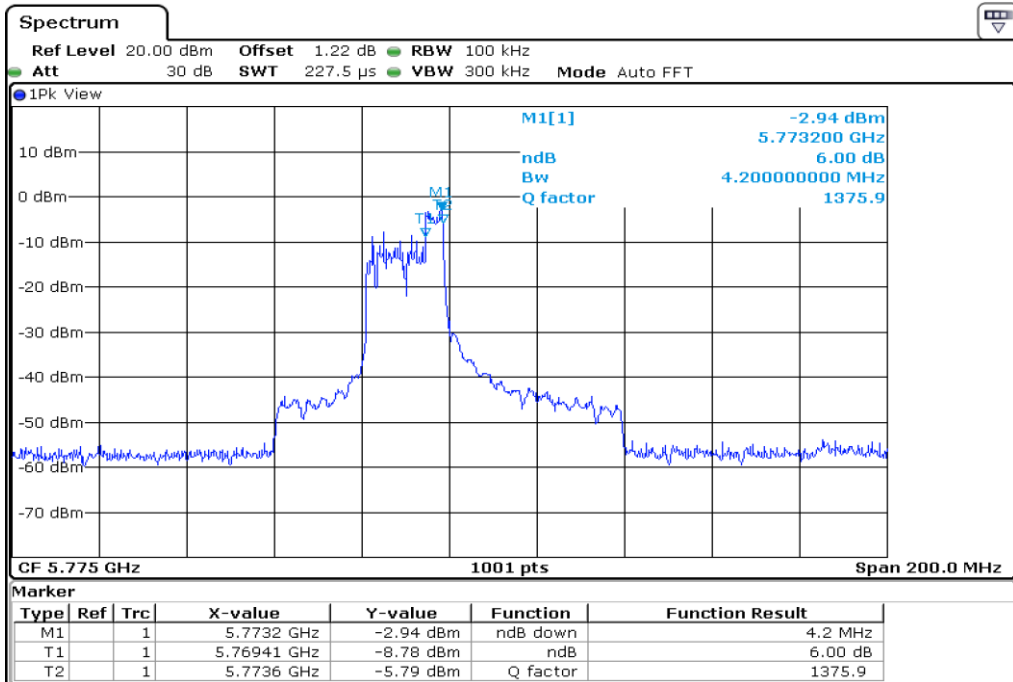

25 6 dB Bandwidth

26 6 dB Bandwidth

Test Band				WLAN_UNI3_AX			
Antenna				Ant 0			
Test Parameters for Channel Bandwidths							
Test Item	No.	Mode	Channel	Bandwidth	RU Tone	RB index	Verdict
6 dB Bandwidth	1	802.11ax HE80	155	80 MHz	26	Low	Pass
	2	802.11ax HE80	155	80 MHz	26	Middle	Pass
	3	802.11ax HE80	155	80 MHz	26	High	Pass
	4	802.11ax HE80	155	80 MHz	52	Low	Pass
	5	802.11ax HE80	155	80 MHz	52	Middle	Pass
	6	802.11ax HE80	155	80 MHz	52	High	Pass
	7	802.11ax HE80	155	80 MHz	106	Low	Pass
	8	802.11ax HE80	155	80 MHz	106	Middle	Pass
	9	802.11ax HE80	155	80 MHz	106	High	Pass
	10	802.11ax HE80	155	80 MHz	242	Low	Pass
	11	802.11ax HE80	155	80 MHz	242	Middle	Pass
	12	802.11ax HE80	155	80 MHz	242	High	Pass
	13	802.11ax HE80	155	80 MHz	484	Low	Pass
	14	802.11ax HE80	155	80 MHz	484	High	Pass
	15	802.11ax HE80	155	80 MHz	996	-	Pass
	16	802.11ax HE80	155	80 MHz	SU	-	Pass

**1** 6 dB Bandwidth

**2** 6 dB Bandwidth

3	6 dB Bandwidth
---	----------------

**4** **6 dB Bandwidth**

**5** **6 dB Bandwidth**

6	6 dB Bandwidth
---	----------------