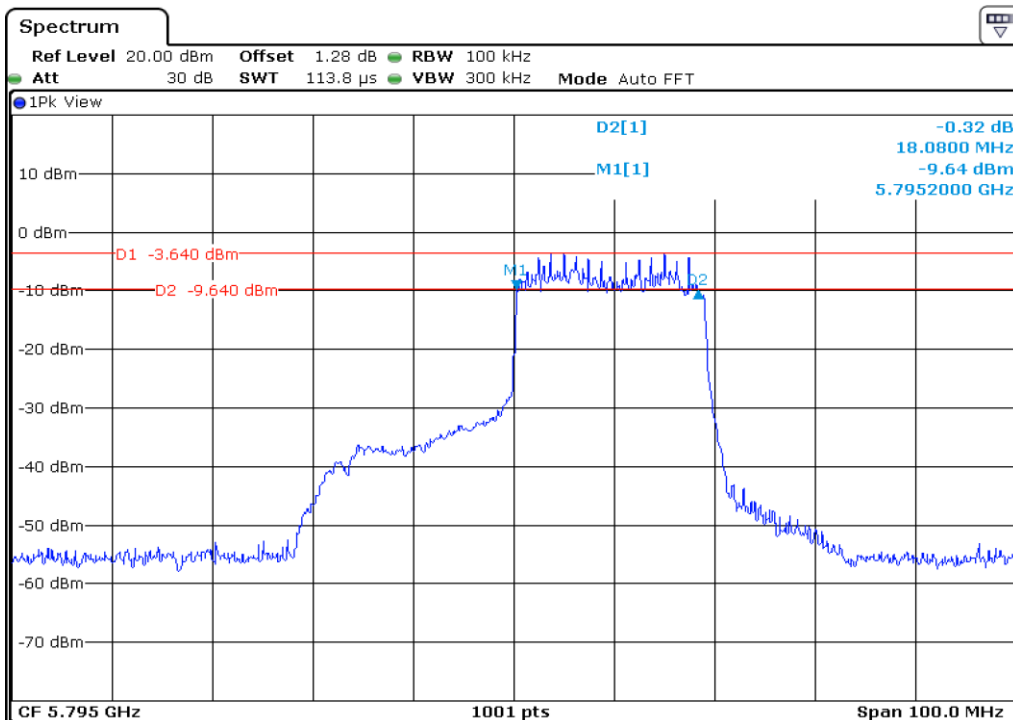

**17** **6 dB Bandwidth**

**18** **6 dB Bandwidth**

19 6 dB Bandwidth

20 6 dB Bandwidth

21 6 dB Bandwidth

22 6 dB Bandwidth

23 6 dB Bandwidth

24 6 dB Bandwidth

25 6 dB Bandwidth

26 6 dB Bandwidth

Test Band				WLAN_UNI3_AX			
Antenna				Ant 0			
Test Parameters for Channel Bandwidths							
Test Item	No.	Mode	Channel	Bandwidth	RU Tone	RB index	Verdict
6 dB Bandwidth	1	802.11ax HE80	155	80 MHz	26	Low	Pass
	2	802.11ax HE80	155	80 MHz	26	Middle	Pass
	3	802.11ax HE80	155	80 MHz	26	High	Pass
	4	802.11ax HE80	155	80 MHz	52	Low	Pass
	5	802.11ax HE80	155	80 MHz	52	Middle	Pass
	6	802.11ax HE80	155	80 MHz	52	High	Pass
	7	802.11ax HE80	155	80 MHz	106	Low	Pass
	8	802.11ax HE80	155	80 MHz	106	Middle	Pass
	9	802.11ax HE80	155	80 MHz	106	High	Pass
	10	802.11ax HE80	155	80 MHz	242	Low	Pass
	11	802.11ax HE80	155	80 MHz	242	Middle	Pass
	12	802.11ax HE80	155	80 MHz	242	High	Pass
	13	802.11ax HE80	155	80 MHz	484	Low	Pass
	14	802.11ax HE80	155	80 MHz	484	High	Pass
	15	802.11ax HE80	155	80 MHz	996	-	Pass
	16	802.11ax HE80	155	80 MHz	SU	-	Pass