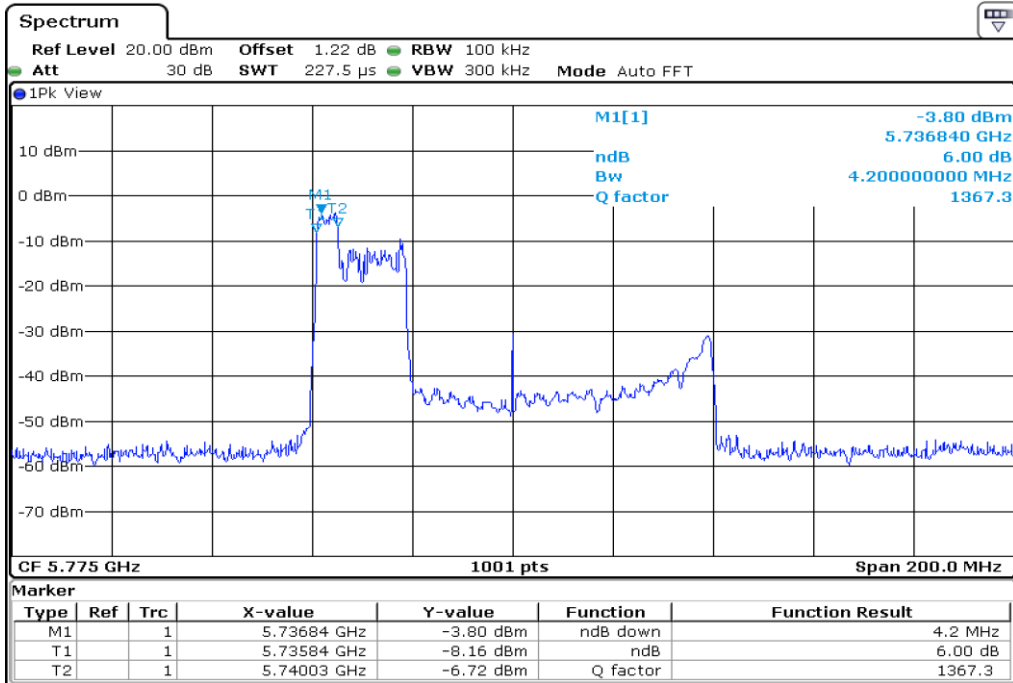

25 6 dB Bandwidth

26 6 dB Bandwidth

Test Band				WLAN_UNI3_AX			
Antenna				Ant 0			
Test Parameters for Channel Bandwidths							
Test Item	No.	Mode	Channel	Bandwidth	RU Tone	RB index	Verdict
6 dB Bandwidth	1	802.11ax HE80	155	80 MHz	26	Low	Pass
	2	802.11ax HE80	155	80 MHz	26	Middle	Pass
	3	802.11ax HE80	155	80 MHz	26	High	Pass
	4	802.11ax HE80	155	80 MHz	52	Low	Pass
	5	802.11ax HE80	155	80 MHz	52	Middle	Pass
	6	802.11ax HE80	155	80 MHz	52	High	Pass
	7	802.11ax HE80	155	80 MHz	106	Low	Pass
	8	802.11ax HE80	155	80 MHz	106	Middle	Pass
	9	802.11ax HE80	155	80 MHz	106	High	Pass
	10	802.11ax HE80	155	80 MHz	242	Low	Pass
	11	802.11ax HE80	155	80 MHz	242	Middle	Pass
	12	802.11ax HE80	155	80 MHz	242	High	Pass
	13	802.11ax HE80	155	80 MHz	484	Low	Pass
	14	802.11ax HE80	155	80 MHz	484	High	Pass
	15	802.11ax HE80	155	80 MHz	996	-	Pass
	16	802.11ax HE80	155	80 MHz	SU	-	Pass

**1** 6 dB Bandwidth

**2** 6 dB Bandwidth

3	6 dB Bandwidth
---	----------------

**4** **6 dB Bandwidth**

**5** **6 dB Bandwidth**

6	6 dB Bandwidth
---	----------------