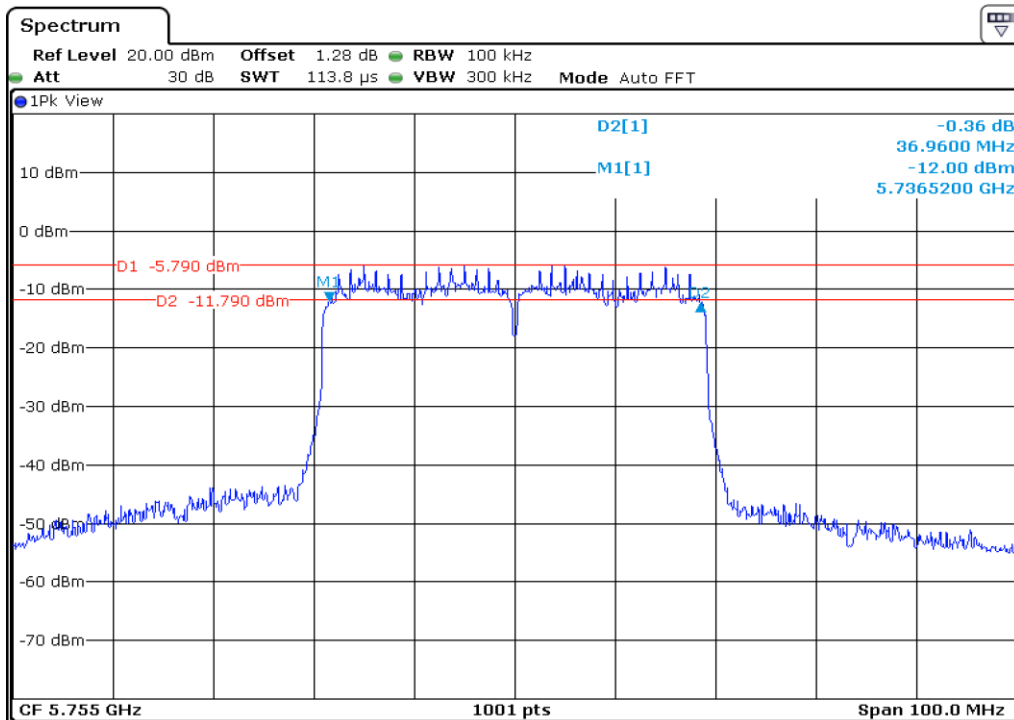

**17** **6 dB Bandwidth**

**18** **6 dB Bandwidth**

19 6 dB Bandwidth

20 6 dB Bandwidth

21 6 dB Bandwidth

22 6 dB Bandwidth

23 6 dB Bandwidth

24 6 dB Bandwidth

25 6 dB Bandwidth

26 6 dB Bandwidth

Test Band				WLAN_UNI3_AX			
Antenna				Ant 0			
Test Parameters for Channel Bandwidths							
Test Item	No.	Mode	Channel	Bandwidth	RU Tone	RB index	Verdict
6 dB Bandwidth	1	802.11ax HE80	155	80 MHz	26	Low	Pass
	2	802.11ax HE80	155	80 MHz	26	Middle	Pass
	3	802.11ax HE80	155	80 MHz	26	High	Pass
	4	802.11ax HE80	155	80 MHz	52	Low	Pass
	5	802.11ax HE80	155	80 MHz	52	Middle	Pass
	6	802.11ax HE80	155	80 MHz	52	High	Pass
	7	802.11ax HE80	155	80 MHz	106	Low	Pass
	8	802.11ax HE80	155	80 MHz	106	Middle	Pass
	9	802.11ax HE80	155	80 MHz	106	High	Pass
	10	802.11ax HE80	155	80 MHz	242	Low	Pass
	11	802.11ax HE80	155	80 MHz	242	Middle	Pass
	12	802.11ax HE80	155	80 MHz	242	High	Pass
	13	802.11ax HE80	155	80 MHz	484	Low	Pass
	14	802.11ax HE80	155	80 MHz	484	High	Pass
	15	802.11ax HE80	155	80 MHz	996	-	Pass
	16	802.11ax HE80	155	80 MHz	SU	-	Pass