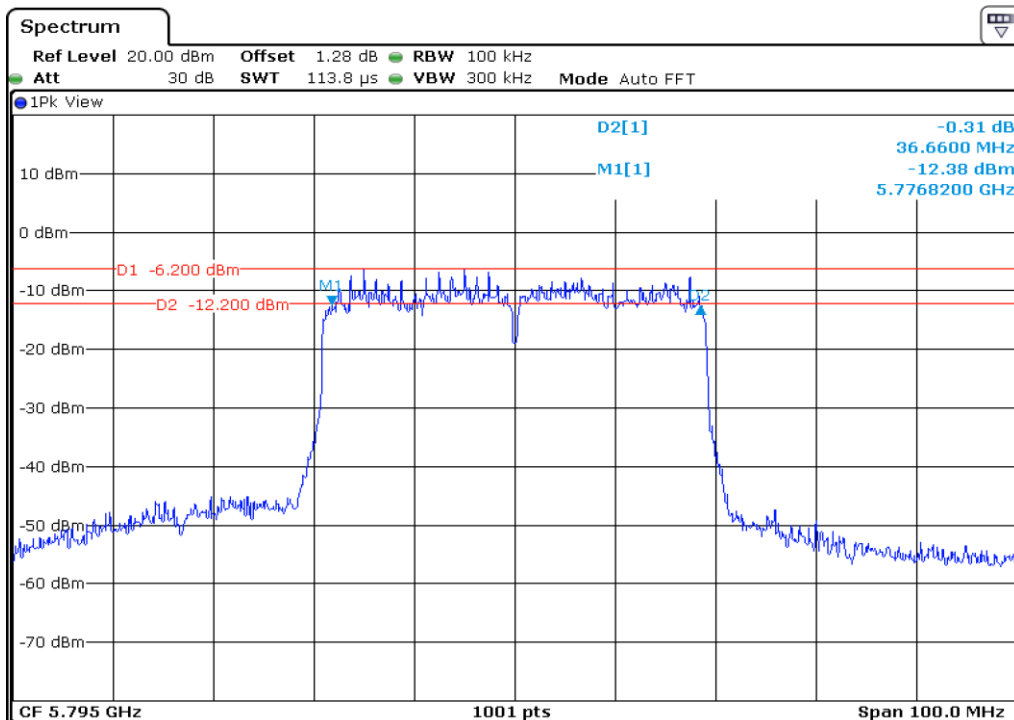

**17** **6 dB Bandwidth**

**18** **6 dB Bandwidth**

19 6 dB Bandwidth

20 6 dB Bandwidth

21 6 dB Bandwidth

22 6 dB Bandwidth

23 6 dB Bandwidth

24 6 dB Bandwidth

25 6 dB Bandwidth

26 6 dB Bandwidth

Test Band				WLAN_UNI3_AX			
Antenna				Ant 0			
Test Parameters for Channel Bandwidths							
Test Item	No.	Mode	Channel	Bandwidth	RU Tone	RB index	Verdict
6 dB Bandwidth	1	802.11ax HE80	155	80 MHz	26	Low	Pass
	2	802.11ax HE80	155	80 MHz	26	Middle	Pass
	3	802.11ax HE80	155	80 MHz	26	High	Pass
	4	802.11ax HE80	155	80 MHz	52	Low	Pass
	5	802.11ax HE80	155	80 MHz	52	Middle	Pass
	6	802.11ax HE80	155	80 MHz	52	High	Pass
	7	802.11ax HE80	155	80 MHz	106	Low	Pass
	8	802.11ax HE80	155	80 MHz	106	Middle	Pass
	9	802.11ax HE80	155	80 MHz	106	High	Pass
	10	802.11ax HE80	155	80 MHz	242	Low	Pass
	11	802.11ax HE80	155	80 MHz	242	Middle	Pass
	12	802.11ax HE80	155	80 MHz	242	High	Pass
	13	802.11ax HE80	155	80 MHz	484	Low	Pass
	14	802.11ax HE80	155	80 MHz	484	High	Pass
	15	802.11ax HE80	155	80 MHz	996	-	Pass
	16	802.11ax HE80	155	80 MHz	SU	-	Pass