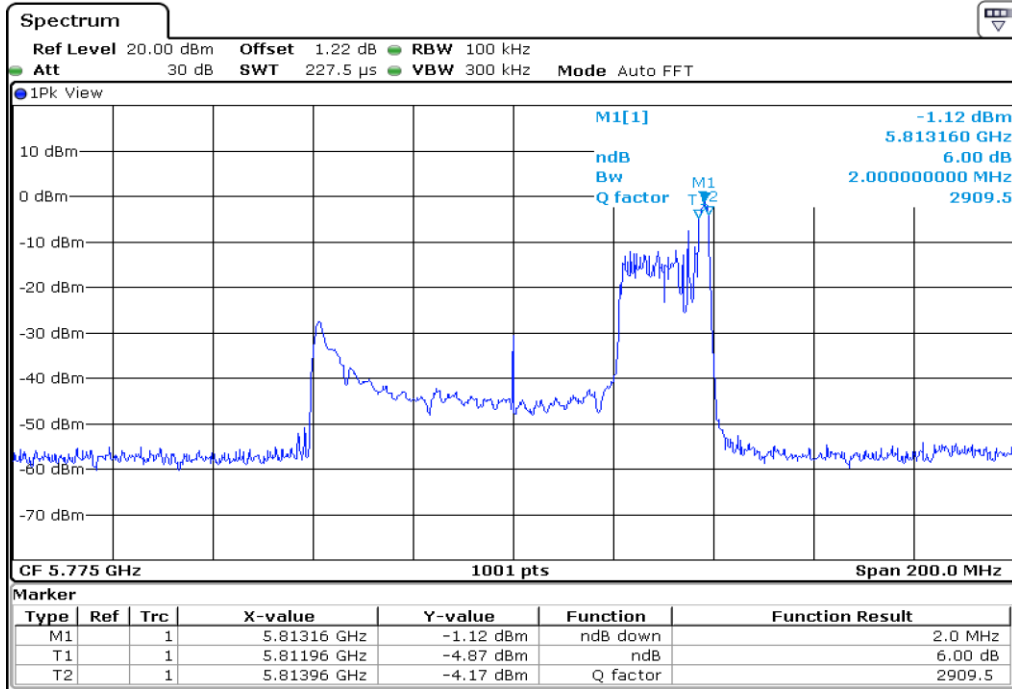

**17** **6 dB Bandwidth**

**18** **6 dB Bandwidth**

19 6 dB Bandwidth

20 6 dB Bandwidth

21 6 dB Bandwidth

22 6 dB Bandwidth

23 6 dB Bandwidth

24 6 dB Bandwidth

25 6 dB Bandwidth

26 6 dB Bandwidth

Test Band				WLAN_UNI3_AX			
Antenna				Ant 0			
Test Parameters for Channel Bandwidths							
Test Item	No.	Mode	Channel	Bandwidth	RU Tone	RB index	Verdict
6 dB Bandwidth	1	802.11ax HE80	155	80 MHz	26	Low	Pass
	2	802.11ax HE80	155	80 MHz	26	Middle	Pass
	3	802.11ax HE80	155	80 MHz	26	High	Pass
	4	802.11ax HE80	155	80 MHz	52	Low	Pass
	5	802.11ax HE80	155	80 MHz	52	Middle	Pass
	6	802.11ax HE80	155	80 MHz	52	High	Pass
	7	802.11ax HE80	155	80 MHz	106	Low	Pass
	8	802.11ax HE80	155	80 MHz	106	Middle	Pass
	9	802.11ax HE80	155	80 MHz	106	High	Pass
	10	802.11ax HE80	155	80 MHz	242	Low	Pass
	11	802.11ax HE80	155	80 MHz	242	Middle	Pass
	12	802.11ax HE80	155	80 MHz	242	High	Pass
	13	802.11ax HE80	155	80 MHz	484	Low	Pass
	14	802.11ax HE80	155	80 MHz	484	High	Pass
	15	802.11ax HE80	155	80 MHz	996	-	Pass
	16	802.11ax HE80	155	80 MHz	SU	-	Pass

**1** 6 dB Bandwidth

**2** 6 dB Bandwidth

3	6 dB Bandwidth
---	----------------

**4** **6 dB Bandwidth**

**5** **6 dB Bandwidth**

6	6 dB Bandwidth
---	----------------