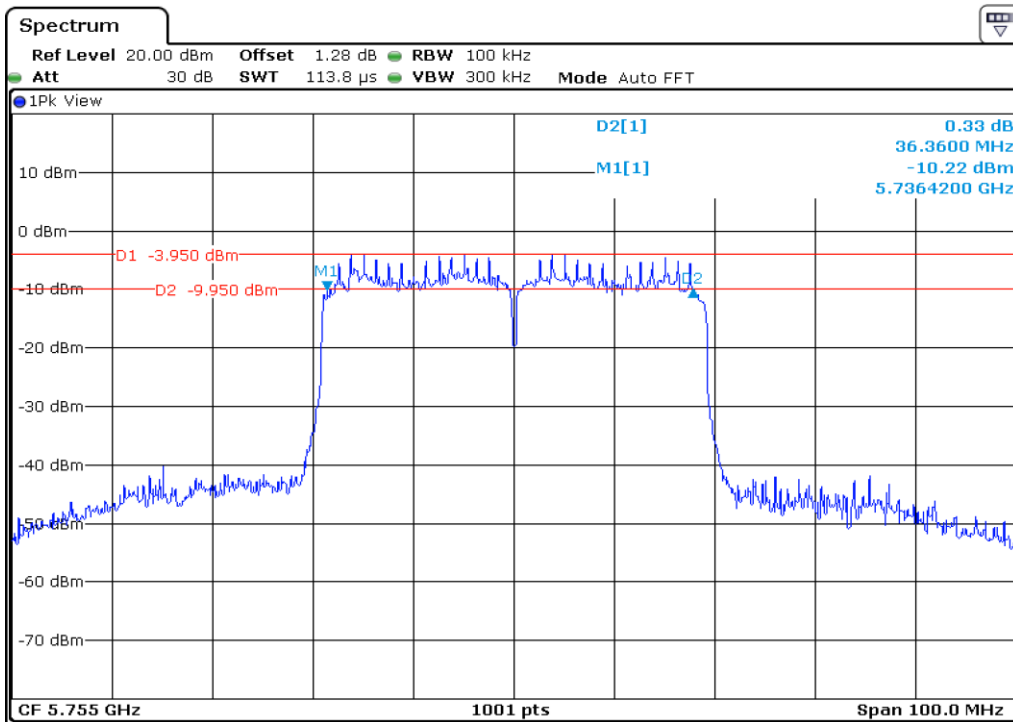

**17** **6 dB Bandwidth**

**18** **6 dB Bandwidth**

19 6 dB Bandwidth

20 6 dB Bandwidth

21 6 dB Bandwidth

22 6 dB Bandwidth

23 6 dB Bandwidth

24 6 dB Bandwidth

25 6 dB Bandwidth

26 6 dB Bandwidth

Test Band				WLAN_UNI3_AX			
Antenna				Ant 0			
Test Parameters for Channel Bandwidths							
Test Item	No.	Mode	Channel	Bandwidth	RU Tone	RB index	Verdict
6 dB Bandwidth	1	802.11ax HE80	155	80 MHz	26	Low	Pass
	2	802.11ax HE80	155	80 MHz	26	Middle	Pass
	3	802.11ax HE80	155	80 MHz	26	High	Pass
	4	802.11ax HE80	155	80 MHz	52	Low	Pass
	5	802.11ax HE80	155	80 MHz	52	Middle	Pass
	6	802.11ax HE80	155	80 MHz	52	High	Pass
	7	802.11ax HE80	155	80 MHz	106	Low	Pass
	8	802.11ax HE80	155	80 MHz	106	Middle	Pass
	9	802.11ax HE80	155	80 MHz	106	High	Pass
	10	802.11ax HE80	155	80 MHz	242	Low	Pass
	11	802.11ax HE80	155	80 MHz	242	Middle	Pass
	12	802.11ax HE80	155	80 MHz	242	High	Pass
	13	802.11ax HE80	155	80 MHz	484	Low	Pass
	14	802.11ax HE80	155	80 MHz	484	High	Pass
	15	802.11ax HE80	155	80 MHz	996	-	Pass
	16	802.11ax HE80	155	80 MHz	SU	-	Pass