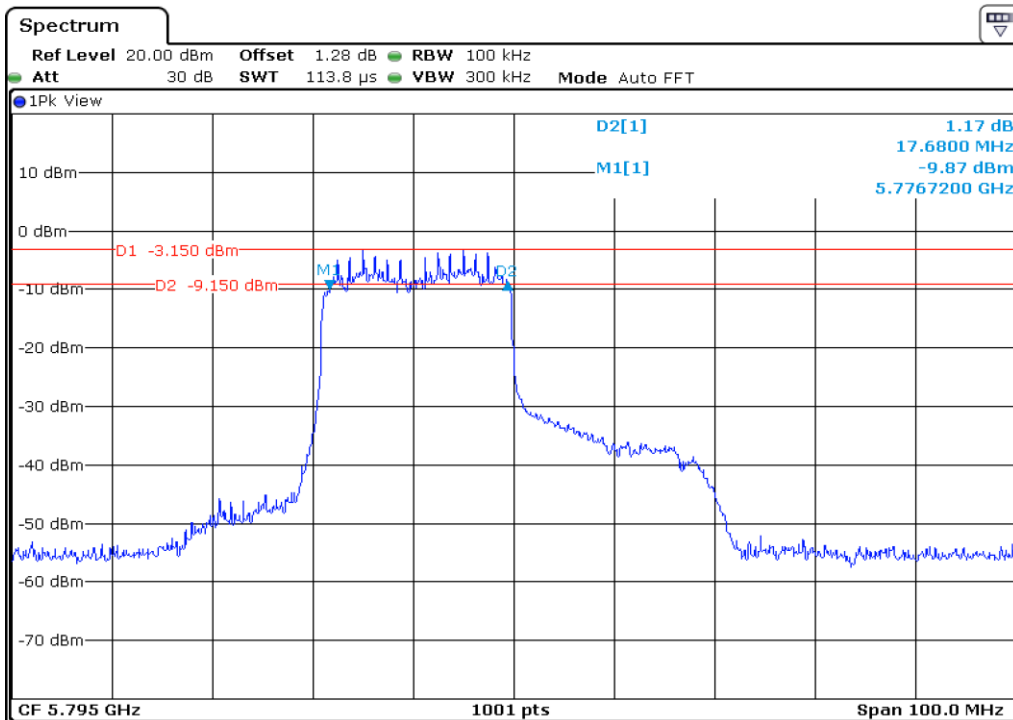

**17** **6 dB Bandwidth**

**18** **6 dB Bandwidth**

19 6 dB Bandwidth

20 6 dB Bandwidth

21 6 dB Bandwidth

22 6 dB Bandwidth

23 6 dB Bandwidth

24 6 dB Bandwidth

25 6 dB Bandwidth

26 6 dB Bandwidth

Test Band				WLAN_UNI3_AX			
Antenna				Ant 0			
Test Parameters for Channel Bandwidths							
Test Item	No.	Mode	Channel	Bandwidth	RU Tone	RB index	Verdict
6 dB Bandwidth	1	802.11ax HE80	155	80 MHz	26	Low	Pass
	2	802.11ax HE80	155	80 MHz	26	Middle	Pass
	3	802.11ax HE80	155	80 MHz	26	High	Pass
	4	802.11ax HE80	155	80 MHz	52	Low	Pass
	5	802.11ax HE80	155	80 MHz	52	Middle	Pass
	6	802.11ax HE80	155	80 MHz	52	High	Pass
	7	802.11ax HE80	155	80 MHz	106	Low	Pass
	8	802.11ax HE80	155	80 MHz	106	Middle	Pass
	9	802.11ax HE80	155	80 MHz	106	High	Pass
	10	802.11ax HE80	155	80 MHz	242	Low	Pass
	11	802.11ax HE80	155	80 MHz	242	Middle	Pass
	12	802.11ax HE80	155	80 MHz	242	High	Pass
	13	802.11ax HE80	155	80 MHz	484	Low	Pass
	14	802.11ax HE80	155	80 MHz	484	High	Pass
	15	802.11ax HE80	155	80 MHz	996	-	Pass
	16	802.11ax HE80	155	80 MHz	SU	-	Pass