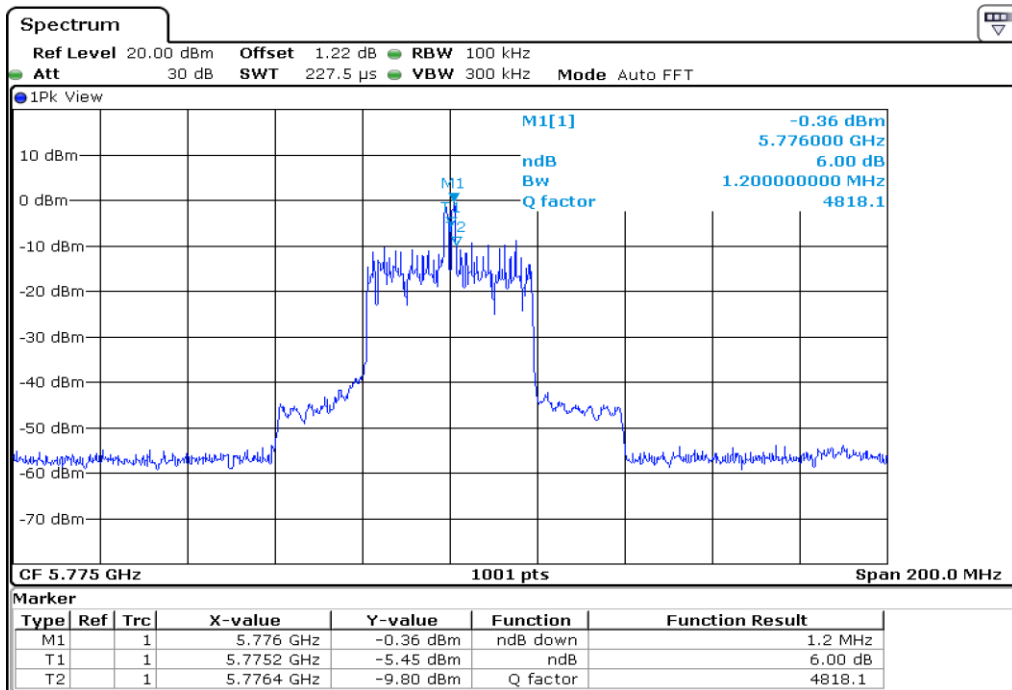

**17** **6 dB Bandwidth**

**18** **6 dB Bandwidth**

19 6 dB Bandwidth

20 6 dB Bandwidth

21 6 dB Bandwidth

22 6 dB Bandwidth

23 6 dB Bandwidth

24 6 dB Bandwidth

25 6 dB Bandwidth

26 6 dB Bandwidth

Test Band				WLAN_UNI3_AX			
Antenna				Ant 0			
Test Parameters for Channel Bandwidths							
Test Item	No.	Mode	Channel	Bandwidth	RU Tone	RB index	Verdict
6 dB Bandwidth	1	802.11ax HE80	155	80 MHz	26	Low	Pass
	2	802.11ax HE80	155	80 MHz	26	Middle	Pass
	3	802.11ax HE80	155	80 MHz	26	High	Pass
	4	802.11ax HE80	155	80 MHz	52	Low	Pass
	5	802.11ax HE80	155	80 MHz	52	Middle	Pass
	6	802.11ax HE80	155	80 MHz	52	High	Pass
	7	802.11ax HE80	155	80 MHz	106	Low	Pass
	8	802.11ax HE80	155	80 MHz	106	Middle	Pass
	9	802.11ax HE80	155	80 MHz	106	High	Pass
	10	802.11ax HE80	155	80 MHz	242	Low	Pass
	11	802.11ax HE80	155	80 MHz	242	Middle	Pass
	12	802.11ax HE80	155	80 MHz	242	High	Pass
	13	802.11ax HE80	155	80 MHz	484	Low	Pass
	14	802.11ax HE80	155	80 MHz	484	High	Pass
	15	802.11ax HE80	155	80 MHz	996	-	Pass
	16	802.11ax HE80	155	80 MHz	SU	-	Pass

**1** 6 dB Bandwidth

**2** 6 dB Bandwidth

3	6 dB Bandwidth
---	----------------

**4** **6 dB Bandwidth**

**5** **6 dB Bandwidth**

6	6 dB Bandwidth
---	----------------