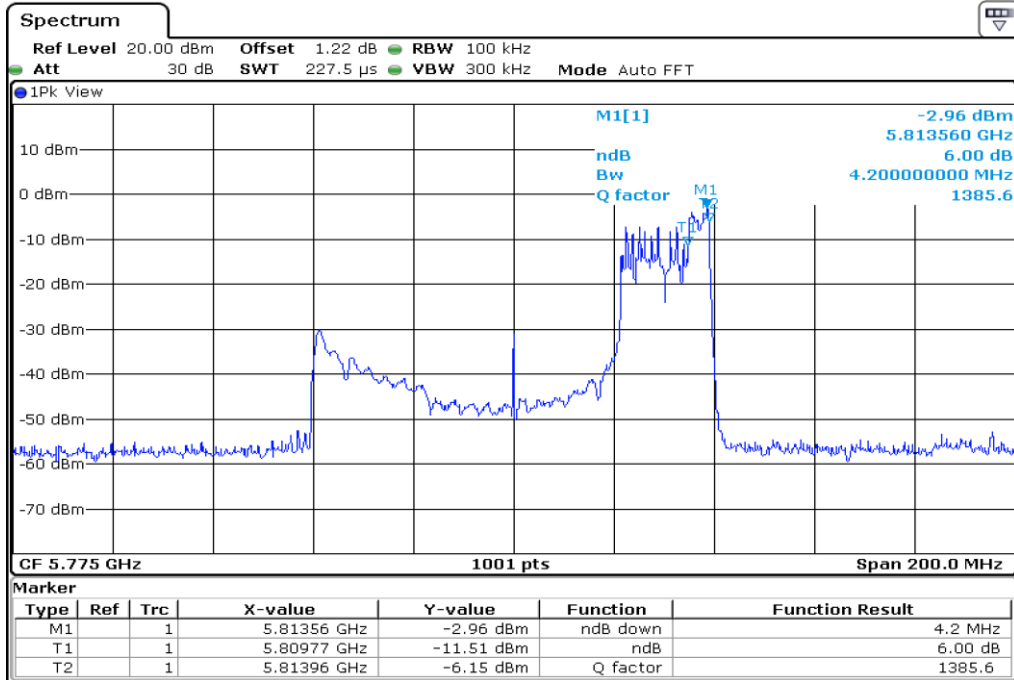

25 6 dB Bandwidth

26 6 dB Bandwidth

Test Band				WLAN_UNI3_AX			
Antenna				Ant 0			
Test Parameters for Channel Bandwidths							
Test Item	No.	Mode	Channel	Bandwidth	RU Tone	RB index	Verdict
6 dB Bandwidth	1	802.11ax HE80	155	80 MHz	26	Low	Pass
	2	802.11ax HE80	155	80 MHz	26	Middle	Pass
	3	802.11ax HE80	155	80 MHz	26	High	Pass
	4	802.11ax HE80	155	80 MHz	52	Low	Pass
	5	802.11ax HE80	155	80 MHz	52	Middle	Pass
	6	802.11ax HE80	155	80 MHz	52	High	Pass
	7	802.11ax HE80	155	80 MHz	106	Low	Pass
	8	802.11ax HE80	155	80 MHz	106	Middle	Pass
	9	802.11ax HE80	155	80 MHz	106	High	Pass
	10	802.11ax HE80	155	80 MHz	242	Low	Pass
	11	802.11ax HE80	155	80 MHz	242	Middle	Pass
	12	802.11ax HE80	155	80 MHz	242	High	Pass
	13	802.11ax HE80	155	80 MHz	484	Low	Pass
	14	802.11ax HE80	155	80 MHz	484	High	Pass
	15	802.11ax HE80	155	80 MHz	996	-	Pass
	16	802.11ax HE80	155	80 MHz	SU	-	Pass

**1** 6 dB Bandwidth

**2** 6 dB Bandwidth

3	6 dB Bandwidth
---	----------------

**4** **6 dB Bandwidth**

**5** **6 dB Bandwidth**

6	6 dB Bandwidth
---	----------------