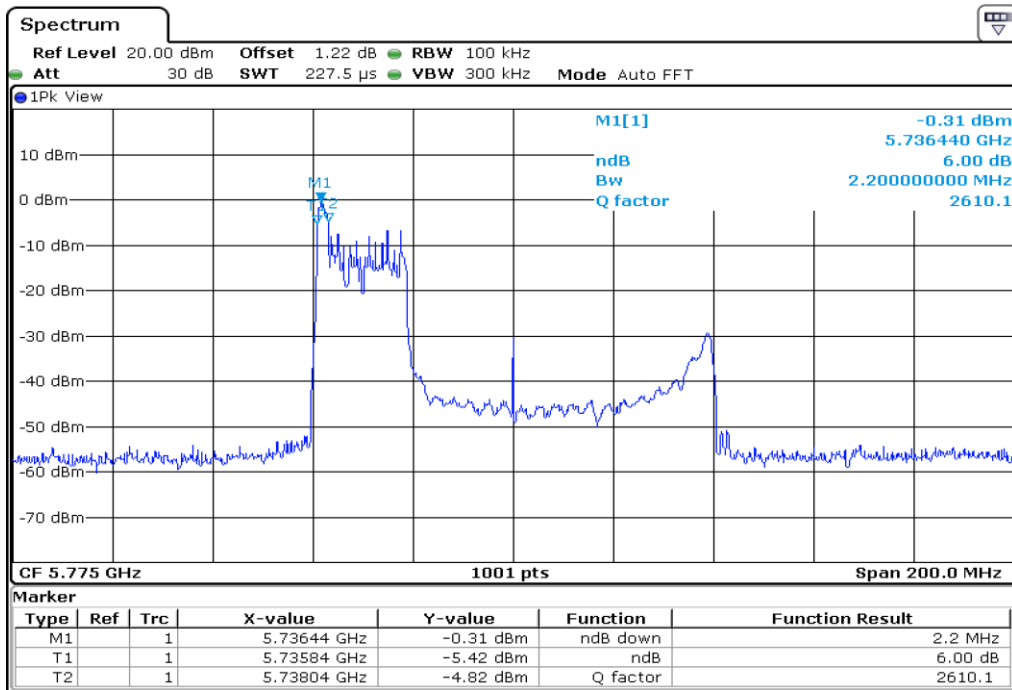

**17** **6 dB Bandwidth**

**18** **6 dB Bandwidth**

19 6 dB Bandwidth

20 6 dB Bandwidth

21 6 dB Bandwidth

22 6 dB Bandwidth

23 6 dB Bandwidth

24 6 dB Bandwidth

25 6 dB Bandwidth

26 6 dB Bandwidth

Test Band				WLAN_UNI3_AX			
Antenna				Ant 0			
Test Parameters for Channel Bandwidths							
Test Item	No.	Mode	Channel	Bandwidth	RU Tone	RB index	Verdict
6 dB Bandwidth	1	802.11ax HE80	155	80 MHz	26	Low	Pass
	2	802.11ax HE80	155	80 MHz	26	Middle	Pass
	3	802.11ax HE80	155	80 MHz	26	High	Pass
	4	802.11ax HE80	155	80 MHz	52	Low	Pass
	5	802.11ax HE80	155	80 MHz	52	Middle	Pass
	6	802.11ax HE80	155	80 MHz	52	High	Pass
	7	802.11ax HE80	155	80 MHz	106	Low	Pass
	8	802.11ax HE80	155	80 MHz	106	Middle	Pass
	9	802.11ax HE80	155	80 MHz	106	High	Pass
	10	802.11ax HE80	155	80 MHz	242	Low	Pass
	11	802.11ax HE80	155	80 MHz	242	Middle	Pass
	12	802.11ax HE80	155	80 MHz	242	High	Pass
	13	802.11ax HE80	155	80 MHz	484	Low	Pass
	14	802.11ax HE80	155	80 MHz	484	High	Pass
	15	802.11ax HE80	155	80 MHz	996	-	Pass
	16	802.11ax HE80	155	80 MHz	SU	-	Pass