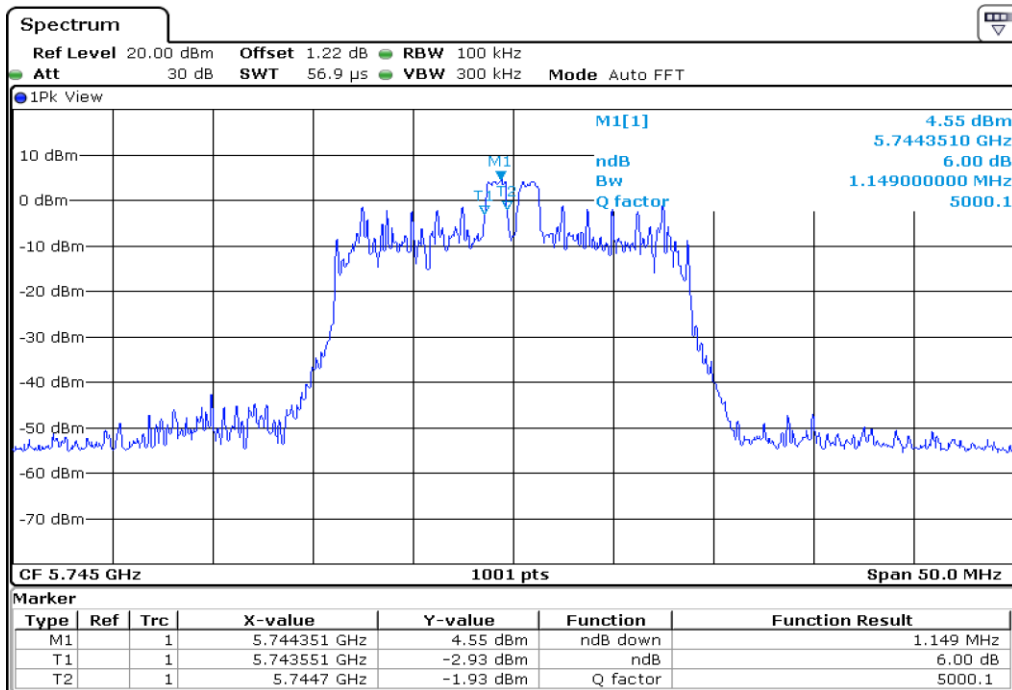

Appendix Data

1. MINIMUM 6 DB BANDWIDTH.....	1
2. MIMIMUM 26 DB BANDWIDTH.....	116
3. 99% OCCUPIED BANDWIDTH	520
4. PEAK POWER SPECTRAL DENSITY	890
5. MAXIMUM COUDUCTED OUTPUT POWER(STADDLE CHANNEL)	1344

Test Band				WLAN_UNI3_AX			
Antenna				Ant 0			
Test Parameters for Channel Bandwidths							
Test Item	No.	Mode	Channel	Bandwidth	RU Tone	RB index	Verdict
6 dB Bandwidth	1	802.11ax HE20	149	20 MHz	26	Low	Pass
	2	802.11ax HE20	149	20 MHz	26	Middle	Pass
	3	802.11ax HE20	149	20 MHz	26	High	Pass
	4	802.11ax HE20	157	20 MHz	26	Low	Pass
	5	802.11ax HE20	157	20 MHz	26	Middle	Pass
	6	802.11ax HE20	157	20 MHz	26	High	Pass
	7	802.11ax HE20	165	20 MHz	26	Low	Pass
	8	802.11ax HE20	165	20 MHz	26	Middle	Pass
	9	802.11ax HE20	165	20 MHz	26	High	Pass
	10	802.11ax HE20	149	20 MHz	52	Low	Pass
	11	802.11ax HE20	149	20 MHz	52	Middle	Pass
	12	802.11ax HE20	149	20 MHz	52	High	Pass
	13	802.11ax HE20	157	20 MHz	52	Low	Pass
	14	802.11ax HE20	157	20 MHz	52	Middle	Pass
	15	802.11ax HE20	157	20 MHz	52	High	Pass
	16	802.11ax HE20	165	20 MHz	52	Low	Pass
	17	802.11ax HE20	165	20 MHz	52	Middle	Pass
	18	802.11ax HE20	165	20 MHz	52	High	Pass
	19	802.11ax HE20	149	20 MHz	106	Low	Pass
	20	802.11ax HE20	149	20 MHz	106	High	Pass
	21	802.11ax HE20	157	20 MHz	106	Low	Pass
	22	802.11ax HE20	157	20 MHz	106	High	Pass
	23	802.11ax HE20	165	20 MHz	106	Low	Pass
	24	802.11ax HE20	165	20 MHz	106	High	Pass
	25	802.11ax HE20	149	20 MHz	242	-	Pass
	26	802.11ax HE20	157	20 MHz	242	-	Pass
	27	802.11ax HE20	165	20 MHz	242	-	Pass
	28	802.11ax HE20	149	20 MHz	SU	-	Pass
	29	802.11ax HE20	157	20 MHz	SU	-	Pass
	30	802.11ax HE20	165	20 MHz	SU	-	Pass

1 6 dB Bandwidth

2 6 dB Bandwidth

3 6 dB Bandwidth

4 6 dB Bandwidth

5 **6 dB Bandwidth**

6 **6 dB Bandwidth**

7 6 dB Bandwidth

8 6 dB Bandwidth