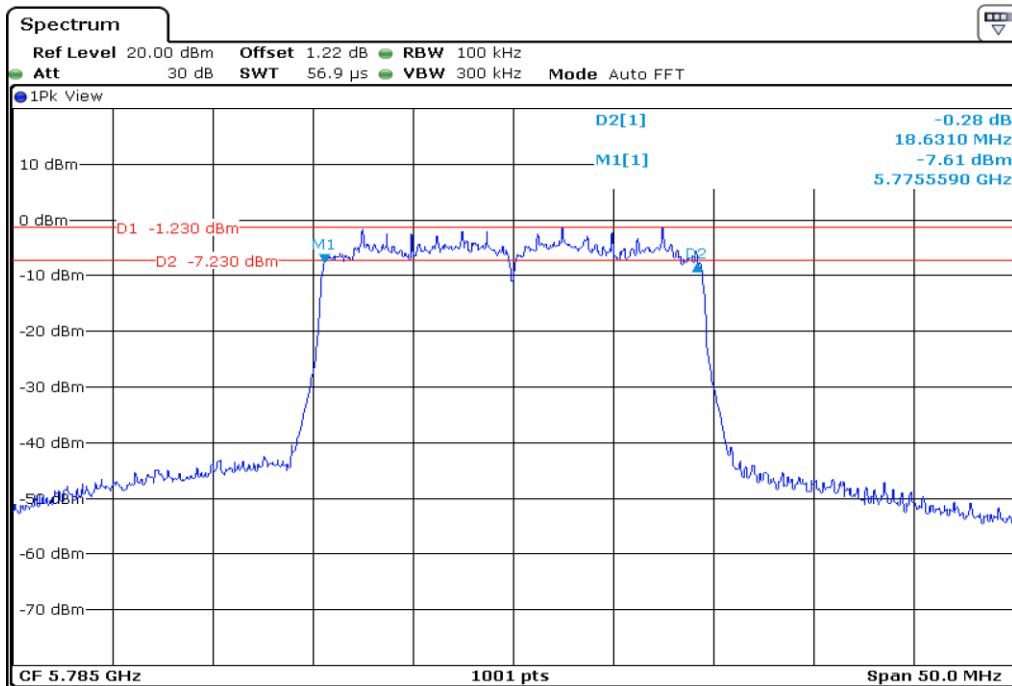

9

6 dB Bandwidth

10 6 dB Bandwidth

11 6 dB Bandwidth

12 6 dB Bandwidth

13 6 dB Bandwidth

14 **6 dB Bandwidth**

15 **6 dB Bandwidth**

16 **6 dB Bandwidth**

17 **6 dB Bandwidth**

18	6 dB Bandwidth
-----------	-----------------------

19 6 dB Bandwidth

20 6 dB Bandwidth

21 6 dB Bandwidth

22 6 dB Bandwidth

23 6 dB Bandwidth

24 6 dB Bandwidth

25 6 dB Bandwidth

26 6 dB Bandwidth

27	6 dB Bandwidth
----	----------------

28 **6 dB Bandwidth**

29 **6 dB Bandwidth**

30	6 dB Bandwidth
----	----------------

Test Band				WLAN_UNI3_AX			
Antenna				Ant 1			
Test Parameters for Channel Bandwidths							
Test Item	No.	Mode	Channel	Bandwidth	RU Tone	RB index	Verdict
6 dB Bandwidth	1	802.11ax HE20	149	20 MHz	26	Low	Pass
	2	802.11ax HE20	149	20 MHz	26	Middle	Pass
	3	802.11ax HE20	149	20 MHz	26	High	Pass
	4	802.11ax HE20	157	20 MHz	26	Low	Pass
	5	802.11ax HE20	157	20 MHz	26	Middle	Pass
	6	802.11ax HE20	157	20 MHz	26	High	Pass
	7	802.11ax HE20	165	20 MHz	26	Low	Pass
	8	802.11ax HE20	165	20 MHz	26	Middle	Pass
	9	802.11ax HE20	165	20 MHz	26	High	Pass
	10	802.11ax HE20	149	20 MHz	52	Low	Pass
	11	802.11ax HE20	149	20 MHz	52	Middle	Pass
	12	802.11ax HE20	149	20 MHz	52	High	Pass
	13	802.11ax HE20	157	20 MHz	52	Low	Pass
	14	802.11ax HE20	157	20 MHz	52	Middle	Pass
	15	802.11ax HE20	157	20 MHz	52	High	Pass
	16	802.11ax HE20	165	20 MHz	52	Low	Pass
	17	802.11ax HE20	165	20 MHz	52	Middle	Pass
	18	802.11ax HE20	165	20 MHz	52	High	Pass
	19	802.11ax HE20	149	20 MHz	106	Low	Pass
	20	802.11ax HE20	149	20 MHz	106	High	Pass
	21	802.11ax HE20	157	20 MHz	106	Low	Pass
	22	802.11ax HE20	157	20 MHz	106	High	Pass
	23	802.11ax HE20	165	20 MHz	106	Low	Pass
	24	802.11ax HE20	165	20 MHz	106	High	Pass
	25	802.11ax HE20	149	20 MHz	242	-	Pass
	26	802.11ax HE20	157	20 MHz	242	-	Pass
	27	802.11ax HE20	165	20 MHz	242	-	Pass
	28	802.11ax HE20	149	20 MHz	SU	-	Pass
	29	802.11ax HE20	157	20 MHz	SU	-	Pass
	30	802.11ax HE20	165	20 MHz	SU	-	Pass