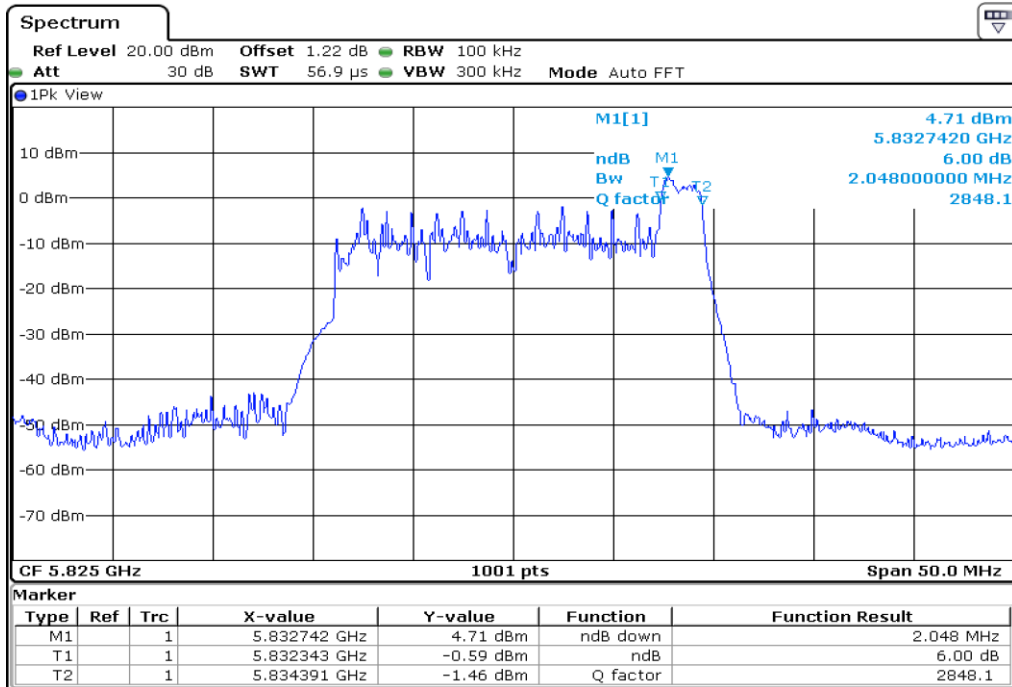

Appendix Data

1. MINIMUM 6 DB BANDWIDTH.....	1
2. MIMIMUM 26 DB BANDWIDTH.....	116
3. 99% OCCUPIED BANDWIDTH	520
4. PEAK POWER SPECTRAL DENSITY	890
5. MAXIMUM COUDUCTED OUTPUT POWER(STADDLE CHANNEL)	1344

1 6 dB Bandwidth

2 6 dB Bandwidth

3 6 dB Bandwidth

4 6 dB Bandwidth

5 **6 dB Bandwidth**

6 **6 dB Bandwidth**

7 6 dB Bandwidth

8 6 dB Bandwidth

9

6 dB Bandwidth

10 6 dB Bandwidth

11 6 dB Bandwidth

12 6 dB Bandwidth

13 6 dB Bandwidth

14 **6 dB Bandwidth**

15 **6 dB Bandwidth**