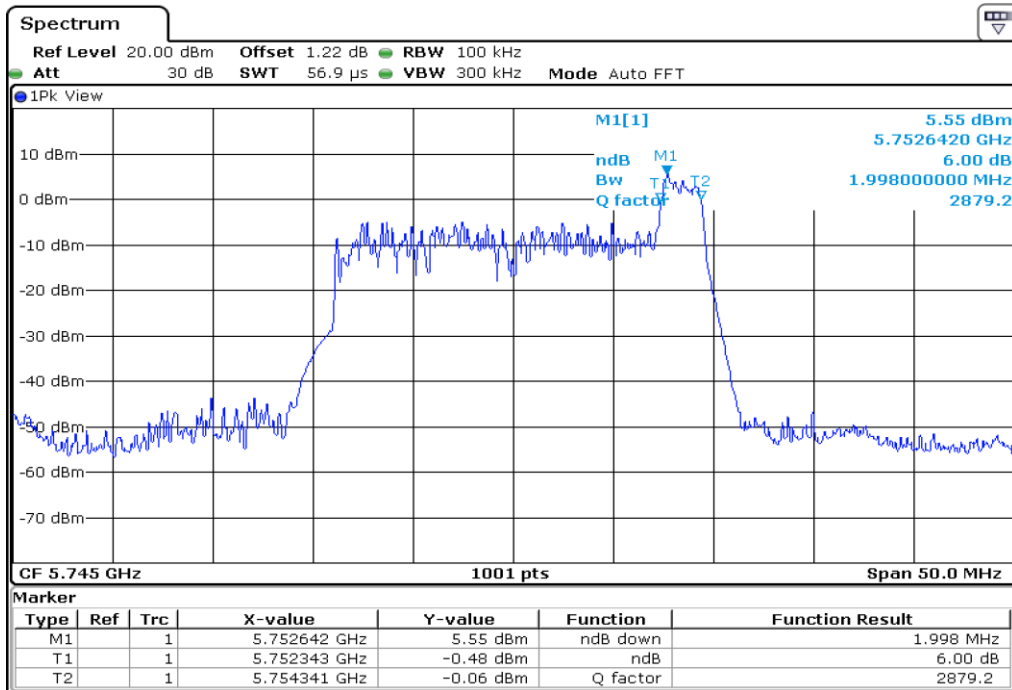

Appendix Data

1. MINIMUM 6 DB BANDWIDTH.....	1
2. MIMIMUM 26 DB BANDWIDTH.....	116
3. 99% OCCUPIED BANDWIDTH	520
4. PEAK POWER SPECTRAL DENSITY	890
5. MAXIMUM COUDUCTED OUTPUT POWER(STADDLE CHANNEL)	1344

Test Band				WLAN_UNI3_AX			
Antenna				Ant 0			
Test Parameters for Channel Bandwidths							
Test Item	No.	Mode	Channel	Bandwidth	RU Tone	RB index	Verdict
6 dB Bandwidth	1	802.11ax HE20	149	20 MHz	26	Low	Pass
	2	802.11ax HE20	149	20 MHz	26	Middle	Pass
	3	802.11ax HE20	149	20 MHz	26	High	Pass
	4	802.11ax HE20	157	20 MHz	26	Low	Pass
	5	802.11ax HE20	157	20 MHz	26	Middle	Pass
	6	802.11ax HE20	157	20 MHz	26	High	Pass
	7	802.11ax HE20	165	20 MHz	26	Low	Pass
	8	802.11ax HE20	165	20 MHz	26	Middle	Pass
	9	802.11ax HE20	165	20 MHz	26	High	Pass
	10	802.11ax HE20	149	20 MHz	52	Low	Pass
	11	802.11ax HE20	149	20 MHz	52	Middle	Pass
	12	802.11ax HE20	149	20 MHz	52	High	Pass
	13	802.11ax HE20	157	20 MHz	52	Low	Pass
	14	802.11ax HE20	157	20 MHz	52	Middle	Pass
	15	802.11ax HE20	157	20 MHz	52	High	Pass
	16	802.11ax HE20	165	20 MHz	52	Low	Pass
	17	802.11ax HE20	165	20 MHz	52	Middle	Pass
	18	802.11ax HE20	165	20 MHz	52	High	Pass
	19	802.11ax HE20	149	20 MHz	106	Low	Pass
	20	802.11ax HE20	149	20 MHz	106	High	Pass
	21	802.11ax HE20	157	20 MHz	106	Low	Pass
	22	802.11ax HE20	157	20 MHz	106	High	Pass
	23	802.11ax HE20	165	20 MHz	106	Low	Pass
	24	802.11ax HE20	165	20 MHz	106	High	Pass
	25	802.11ax HE20	149	20 MHz	242	-	Pass
	26	802.11ax HE20	157	20 MHz	242	-	Pass
	27	802.11ax HE20	165	20 MHz	242	-	Pass
	28	802.11ax HE20	149	20 MHz	SU	-	Pass
	29	802.11ax HE20	157	20 MHz	SU	-	Pass
	30	802.11ax HE20	165	20 MHz	SU	-	Pass

1 6 dB Bandwidth

2 6 dB Bandwidth

3 6 dB Bandwidth

4 6 dB Bandwidth

5 **6 dB Bandwidth**

6 **6 dB Bandwidth**

7 6 dB Bandwidth

8 6 dB Bandwidth