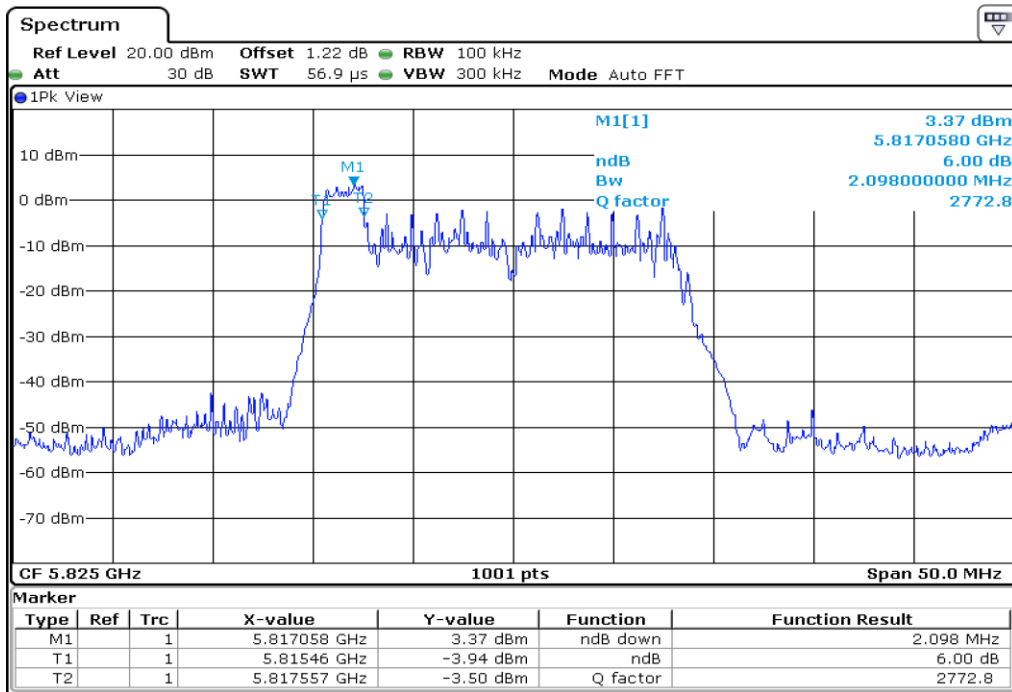

Appendix Data

1. MINIMUM 6 DB BANDWIDTH.....	1
2. MIMIMUM 26 DB BANDWIDTH.....	116
3. 99% OCCUPIED BANDWIDTH	520
4. PEAK POWER SPECTRAL DENSITY	890
5. MAXIMUM COUDUCTED OUTPUT POWER(STADDLE CHANNEL)	1344

Test Band				WLAN_UNI3_AX			
Antenna				Ant 0			
Test Parameters for Channel Bandwidths							
Test Item	No.	Mode	Channel	Bandwidth	RU Tone	RB index	Verdict
6 dB Bandwidth	1	802.11ax HE20	149	20 MHz	26	Low	Pass
	2	802.11ax HE20	149	20 MHz	26	Middle	Pass
	3	802.11ax HE20	149	20 MHz	26	High	Pass
	4	802.11ax HE20	157	20 MHz	26	Low	Pass
	5	802.11ax HE20	157	20 MHz	26	Middle	Pass
	6	802.11ax HE20	157	20 MHz	26	High	Pass
	7	802.11ax HE20	165	20 MHz	26	Low	Pass
	8	802.11ax HE20	165	20 MHz	26	Middle	Pass
	9	802.11ax HE20	165	20 MHz	26	High	Pass
	10	802.11ax HE20	149	20 MHz	52	Low	Pass
	11	802.11ax HE20	149	20 MHz	52	Middle	Pass
	12	802.11ax HE20	149	20 MHz	52	High	Pass
	13	802.11ax HE20	157	20 MHz	52	Low	Pass
	14	802.11ax HE20	157	20 MHz	52	Middle	Pass
	15	802.11ax HE20	157	20 MHz	52	High	Pass
	16	802.11ax HE20	165	20 MHz	52	Low	Pass
	17	802.11ax HE20	165	20 MHz	52	Middle	Pass
	18	802.11ax HE20	165	20 MHz	52	High	Pass
	19	802.11ax HE20	149	20 MHz	106	Low	Pass
	20	802.11ax HE20	149	20 MHz	106	High	Pass
	21	802.11ax HE20	157	20 MHz	106	Low	Pass
	22	802.11ax HE20	157	20 MHz	106	High	Pass
	23	802.11ax HE20	165	20 MHz	106	Low	Pass
	24	802.11ax HE20	165	20 MHz	106	High	Pass
	25	802.11ax HE20	149	20 MHz	242	-	Pass
	26	802.11ax HE20	157	20 MHz	242	-	Pass
	27	802.11ax HE20	165	20 MHz	242	-	Pass
	28	802.11ax HE20	149	20 MHz	SU	-	Pass
	29	802.11ax HE20	157	20 MHz	SU	-	Pass
	30	802.11ax HE20	165	20 MHz	SU	-	Pass

1 6 dB Bandwidth

2 6 dB Bandwidth

3 6 dB Bandwidth

4 6 dB Bandwidth

5 **6 dB Bandwidth**

6 **6 dB Bandwidth**

7 6 dB Bandwidth

8 6 dB Bandwidth

9

6 dB Bandwidth

10 6 dB Bandwidth

11 6 dB Bandwidth

12 6 dB Bandwidth

13 6 dB Bandwidth

14 **6 dB Bandwidth**

15 **6 dB Bandwidth**