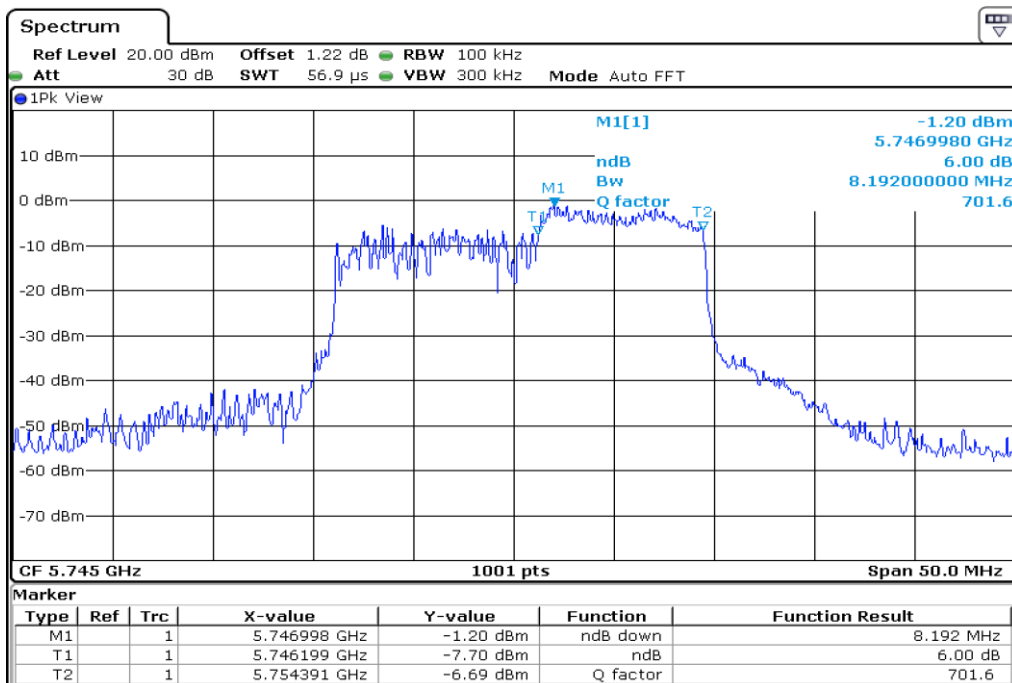

16 **6 dB Bandwidth**

17 **6 dB Bandwidth**

18	6 dB Bandwidth
-----------	-----------------------

19 6 dB Bandwidth

20 6 dB Bandwidth

21 6 dB Bandwidth

22 6 dB Bandwidth

23 6 dB Bandwidth

24 6 dB Bandwidth

25 6 dB Bandwidth

26 6 dB Bandwidth

27	6 dB Bandwidth
----	----------------

28 **6 dB Bandwidth**

29 **6 dB Bandwidth**

30	6 dB Bandwidth
----	----------------

Test Band				WLAN_UNI3_AX			
Antenna				Ant 1			
Test Parameters for Channel Bandwidths							
Test Item	No.	Mode	Channel	Bandwidth	RU Tone	RB index	Verdict
6 dB Bandwidth	1	802.11ax HE20	149	20 MHz	26	Low	Pass
	2	802.11ax HE20	149	20 MHz	26	Middle	Pass
	3	802.11ax HE20	149	20 MHz	26	High	Pass
	4	802.11ax HE20	157	20 MHz	26	Low	Pass
	5	802.11ax HE20	157	20 MHz	26	Middle	Pass
	6	802.11ax HE20	157	20 MHz	26	High	Pass
	7	802.11ax HE20	165	20 MHz	26	Low	Pass
	8	802.11ax HE20	165	20 MHz	26	Middle	Pass
	9	802.11ax HE20	165	20 MHz	26	High	Pass
	10	802.11ax HE20	149	20 MHz	52	Low	Pass
	11	802.11ax HE20	149	20 MHz	52	Middle	Pass
	12	802.11ax HE20	149	20 MHz	52	High	Pass
	13	802.11ax HE20	157	20 MHz	52	Low	Pass
	14	802.11ax HE20	157	20 MHz	52	Middle	Pass
	15	802.11ax HE20	157	20 MHz	52	High	Pass
	16	802.11ax HE20	165	20 MHz	52	Low	Pass
	17	802.11ax HE20	165	20 MHz	52	Middle	Pass
	18	802.11ax HE20	165	20 MHz	52	High	Pass
	19	802.11ax HE20	149	20 MHz	106	Low	Pass
	20	802.11ax HE20	149	20 MHz	106	High	Pass
	21	802.11ax HE20	157	20 MHz	106	Low	Pass
	22	802.11ax HE20	157	20 MHz	106	High	Pass
	23	802.11ax HE20	165	20 MHz	106	Low	Pass
	24	802.11ax HE20	165	20 MHz	106	High	Pass
	25	802.11ax HE20	149	20 MHz	242	-	Pass
	26	802.11ax HE20	157	20 MHz	242	-	Pass
	27	802.11ax HE20	165	20 MHz	242	-	Pass
	28	802.11ax HE20	149	20 MHz	SU	-	Pass
	29	802.11ax HE20	157	20 MHz	SU	-	Pass
	30	802.11ax HE20	165	20 MHz	SU	-	Pass