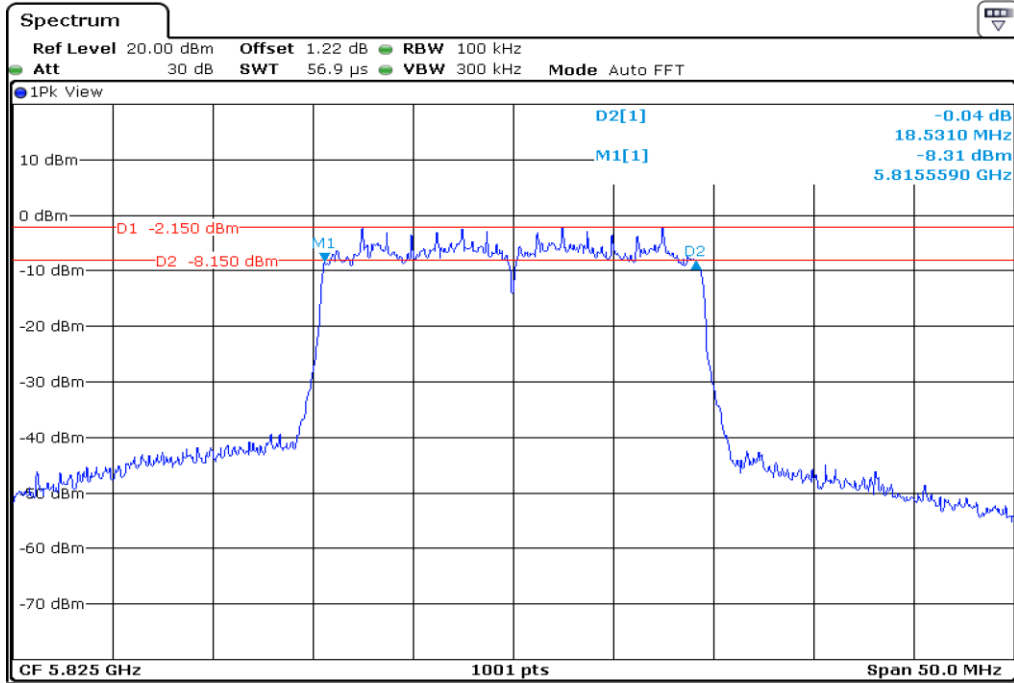

9

6 dB Bandwidth

10 6 dB Bandwidth

11 6 dB Bandwidth

12 6 dB Bandwidth

13 6 dB Bandwidth

14 **6 dB Bandwidth**

15 **6 dB Bandwidth**

16 **6 dB Bandwidth**

17 **6 dB Bandwidth**

18	6 dB Bandwidth
-----------	-----------------------

19 6 dB Bandwidth

20 6 dB Bandwidth

21 6 dB Bandwidth

22 6 dB Bandwidth

23 6 dB Bandwidth

24 6 dB Bandwidth

25 6 dB Bandwidth

26 6 dB Bandwidth

27	6 dB Bandwidth
----	----------------

28 **6 dB Bandwidth**

29 **6 dB Bandwidth**

30	6 dB Bandwidth
----	----------------

Test Band				WLAN_UNI3_AX			
Antenna				Ant 1			
Test Parameters for Channel Bandwidths							
Test Item	No.	Mode	Channel	Bandwidth	RU Tone	RB index	Verdict
6 dB Bandwidth	1	802.11ax HE20	149	20 MHz	26	Low	Pass
	2	802.11ax HE20	149	20 MHz	26	Middle	Pass
	3	802.11ax HE20	149	20 MHz	26	High	Pass
	4	802.11ax HE20	157	20 MHz	26	Low	Pass
	5	802.11ax HE20	157	20 MHz	26	Middle	Pass
	6	802.11ax HE20	157	20 MHz	26	High	Pass
	7	802.11ax HE20	165	20 MHz	26	Low	Pass
	8	802.11ax HE20	165	20 MHz	26	Middle	Pass
	9	802.11ax HE20	165	20 MHz	26	High	Pass
	10	802.11ax HE20	149	20 MHz	52	Low	Pass
	11	802.11ax HE20	149	20 MHz	52	Middle	Pass
	12	802.11ax HE20	149	20 MHz	52	High	Pass
	13	802.11ax HE20	157	20 MHz	52	Low	Pass
	14	802.11ax HE20	157	20 MHz	52	Middle	Pass
	15	802.11ax HE20	157	20 MHz	52	High	Pass
	16	802.11ax HE20	165	20 MHz	52	Low	Pass
	17	802.11ax HE20	165	20 MHz	52	Middle	Pass
	18	802.11ax HE20	165	20 MHz	52	High	Pass
	19	802.11ax HE20	149	20 MHz	106	Low	Pass
	20	802.11ax HE20	149	20 MHz	106	High	Pass
	21	802.11ax HE20	157	20 MHz	106	Low	Pass
	22	802.11ax HE20	157	20 MHz	106	High	Pass
	23	802.11ax HE20	165	20 MHz	106	Low	Pass
	24	802.11ax HE20	165	20 MHz	106	High	Pass
	25	802.11ax HE20	149	20 MHz	242	-	Pass
	26	802.11ax HE20	157	20 MHz	242	-	Pass
	27	802.11ax HE20	165	20 MHz	242	-	Pass
	28	802.11ax HE20	149	20 MHz	SU	-	Pass
	29	802.11ax HE20	157	20 MHz	SU	-	Pass
	30	802.11ax HE20	165	20 MHz	SU	-	Pass