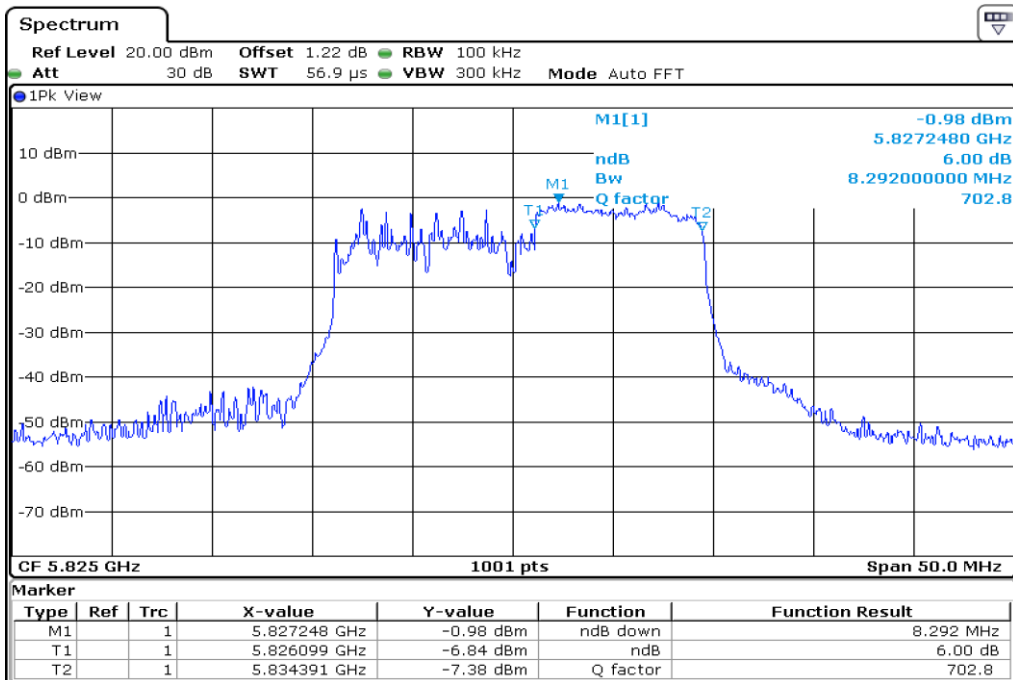

16 **6 dB Bandwidth**

17 **6 dB Bandwidth**

18	6 dB Bandwidth
-----------	-----------------------

19 6 dB Bandwidth

20 6 dB Bandwidth

21 6 dB Bandwidth

22 6 dB Bandwidth

23 6 dB Bandwidth

24 6 dB Bandwidth

25 6 dB Bandwidth

26 6 dB Bandwidth

27	6 dB Bandwidth
----	----------------

28 **6 dB Bandwidth**

29 **6 dB Bandwidth**

30	6 dB Bandwidth
----	----------------

Test Band				WLAN_UNI3_AX			
Antenna				Ant 1			
Test Parameters for Channel Bandwidths							
Test Item	No.	Mode	Channel	Bandwidth	RU Tone	RB index	Verdict
6 dB Bandwidth	1	802.11ax HE20	149	20 MHz	26	Low	Pass
	2	802.11ax HE20	149	20 MHz	26	Middle	Pass
	3	802.11ax HE20	149	20 MHz	26	High	Pass
	4	802.11ax HE20	157	20 MHz	26	Low	Pass
	5	802.11ax HE20	157	20 MHz	26	Middle	Pass
	6	802.11ax HE20	157	20 MHz	26	High	Pass
	7	802.11ax HE20	165	20 MHz	26	Low	Pass
	8	802.11ax HE20	165	20 MHz	26	Middle	Pass
	9	802.11ax HE20	165	20 MHz	26	High	Pass
	10	802.11ax HE20	149	20 MHz	52	Low	Pass
	11	802.11ax HE20	149	20 MHz	52	Middle	Pass
	12	802.11ax HE20	149	20 MHz	52	High	Pass
	13	802.11ax HE20	157	20 MHz	52	Low	Pass
	14	802.11ax HE20	157	20 MHz	52	Middle	Pass
	15	802.11ax HE20	157	20 MHz	52	High	Pass
	16	802.11ax HE20	165	20 MHz	52	Low	Pass
	17	802.11ax HE20	165	20 MHz	52	Middle	Pass
	18	802.11ax HE20	165	20 MHz	52	High	Pass
	19	802.11ax HE20	149	20 MHz	106	Low	Pass
	20	802.11ax HE20	149	20 MHz	106	High	Pass
	21	802.11ax HE20	157	20 MHz	106	Low	Pass
	22	802.11ax HE20	157	20 MHz	106	High	Pass
	23	802.11ax HE20	165	20 MHz	106	Low	Pass
	24	802.11ax HE20	165	20 MHz	106	High	Pass
	25	802.11ax HE20	149	20 MHz	242	-	Pass
	26	802.11ax HE20	157	20 MHz	242	-	Pass
	27	802.11ax HE20	165	20 MHz	242	-	Pass
	28	802.11ax HE20	149	20 MHz	SU	-	Pass
	29	802.11ax HE20	157	20 MHz	SU	-	Pass
	30	802.11ax HE20	165	20 MHz	SU	-	Pass