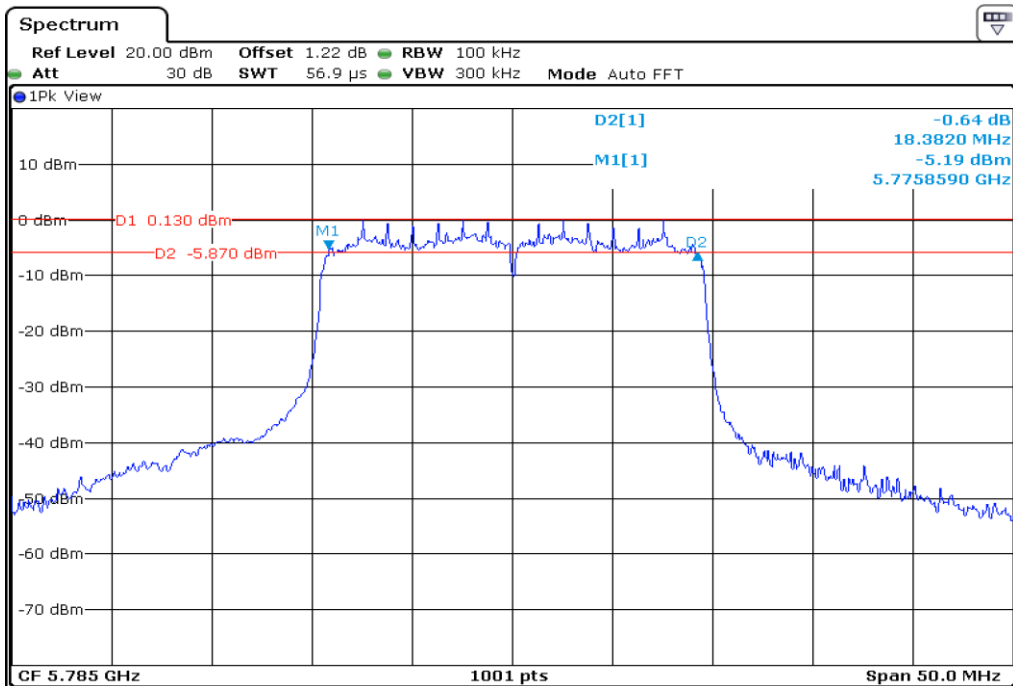

16 **6 dB Bandwidth**

17 **6 dB Bandwidth**

18	6 dB Bandwidth
-----------	-----------------------

19 6 dB Bandwidth

20 6 dB Bandwidth

21 6 dB Bandwidth

22 6 dB Bandwidth

23 6 dB Bandwidth

24 6 dB Bandwidth

25 6 dB Bandwidth

26 6 dB Bandwidth

27	6 dB Bandwidth
----	----------------

28 **6 dB Bandwidth**

29 **6 dB Bandwidth**

30	6 dB Bandwidth
----	----------------

Test Band				WLAN_UNI3_AX			
Antenna				Ant 1			
Test Parameters for Channel Bandwidths							
Test Item	No.	Mode	Channel	Bandwidth	RU Tone	RB index	Verdict
6 dB Bandwidth	1	802.11ax HE20	149	20 MHz	26	Low	Pass
	2	802.11ax HE20	149	20 MHz	26	Middle	Pass
	3	802.11ax HE20	149	20 MHz	26	High	Pass
	4	802.11ax HE20	157	20 MHz	26	Low	Pass
	5	802.11ax HE20	157	20 MHz	26	Middle	Pass
	6	802.11ax HE20	157	20 MHz	26	High	Pass
	7	802.11ax HE20	165	20 MHz	26	Low	Pass
	8	802.11ax HE20	165	20 MHz	26	Middle	Pass
	9	802.11ax HE20	165	20 MHz	26	High	Pass
	10	802.11ax HE20	149	20 MHz	52	Low	Pass
	11	802.11ax HE20	149	20 MHz	52	Middle	Pass
	12	802.11ax HE20	149	20 MHz	52	High	Pass
	13	802.11ax HE20	157	20 MHz	52	Low	Pass
	14	802.11ax HE20	157	20 MHz	52	Middle	Pass
	15	802.11ax HE20	157	20 MHz	52	High	Pass
	16	802.11ax HE20	165	20 MHz	52	Low	Pass
	17	802.11ax HE20	165	20 MHz	52	Middle	Pass
	18	802.11ax HE20	165	20 MHz	52	High	Pass
	19	802.11ax HE20	149	20 MHz	106	Low	Pass
	20	802.11ax HE20	149	20 MHz	106	High	Pass
	21	802.11ax HE20	157	20 MHz	106	Low	Pass
	22	802.11ax HE20	157	20 MHz	106	High	Pass
	23	802.11ax HE20	165	20 MHz	106	Low	Pass
	24	802.11ax HE20	165	20 MHz	106	High	Pass
	25	802.11ax HE20	149	20 MHz	242	-	Pass
	26	802.11ax HE20	157	20 MHz	242	-	Pass
	27	802.11ax HE20	165	20 MHz	242	-	Pass
	28	802.11ax HE20	149	20 MHz	SU	-	Pass
	29	802.11ax HE20	157	20 MHz	SU	-	Pass
	30	802.11ax HE20	165	20 MHz	SU	-	Pass

1 6 dB Bandwidth

2 6 dB Bandwidth

3 **6 dB Bandwidth**

4 **6 dB Bandwidth**

5 **6 dB Bandwidth**

6 **6 dB Bandwidth**

7 6 dB Bandwidth

8 6 dB Bandwidth