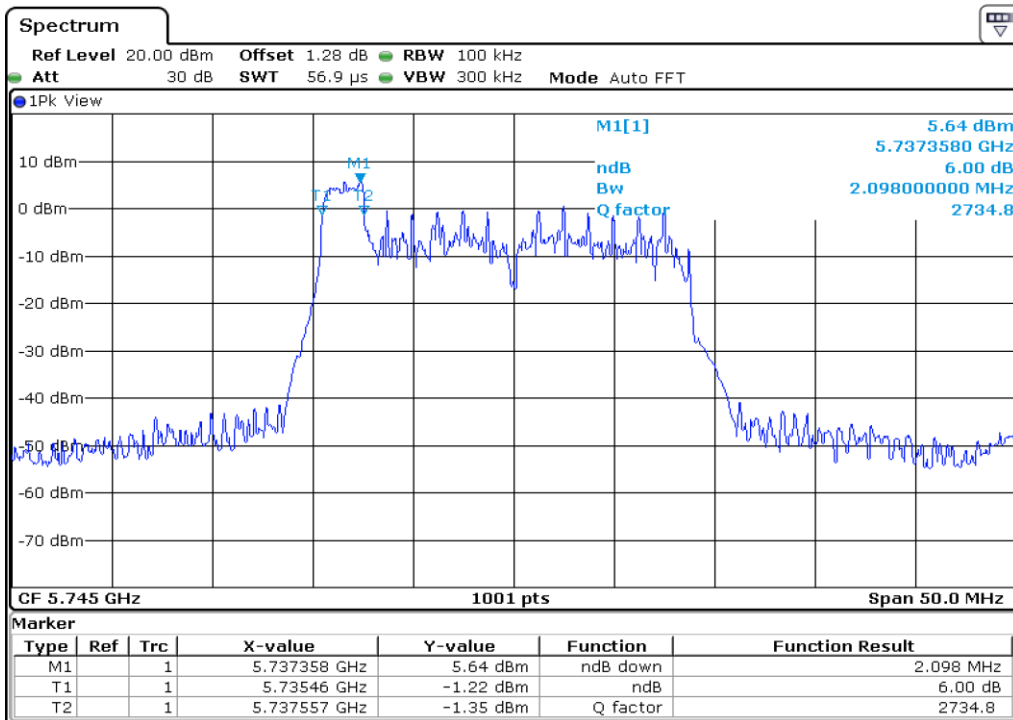

24 6 dB Bandwidth

25 6 dB Bandwidth

26 6 dB Bandwidth

27	6 dB Bandwidth
----	----------------

28 **6 dB Bandwidth**

29 **6 dB Bandwidth**

30	6 dB Bandwidth
----	----------------

Test Band				WLAN_UNI3_AX			
Antenna				Ant 1			
Test Parameters for Channel Bandwidths							
Test Item	No.	Mode	Channel	Bandwidth	RU Tone	RB index	Verdict
6 dB Bandwidth	1	802.11ax HE20	149	20 MHz	26	Low	Pass
	2	802.11ax HE20	149	20 MHz	26	Middle	Pass
	3	802.11ax HE20	149	20 MHz	26	High	Pass
	4	802.11ax HE20	157	20 MHz	26	Low	Pass
	5	802.11ax HE20	157	20 MHz	26	Middle	Pass
	6	802.11ax HE20	157	20 MHz	26	High	Pass
	7	802.11ax HE20	165	20 MHz	26	Low	Pass
	8	802.11ax HE20	165	20 MHz	26	Middle	Pass
	9	802.11ax HE20	165	20 MHz	26	High	Pass
	10	802.11ax HE20	149	20 MHz	52	Low	Pass
	11	802.11ax HE20	149	20 MHz	52	Middle	Pass
	12	802.11ax HE20	149	20 MHz	52	High	Pass
	13	802.11ax HE20	157	20 MHz	52	Low	Pass
	14	802.11ax HE20	157	20 MHz	52	Middle	Pass
	15	802.11ax HE20	157	20 MHz	52	High	Pass
	16	802.11ax HE20	165	20 MHz	52	Low	Pass
	17	802.11ax HE20	165	20 MHz	52	Middle	Pass
	18	802.11ax HE20	165	20 MHz	52	High	Pass
	19	802.11ax HE20	149	20 MHz	106	Low	Pass
	20	802.11ax HE20	149	20 MHz	106	High	Pass
	21	802.11ax HE20	157	20 MHz	106	Low	Pass
	22	802.11ax HE20	157	20 MHz	106	High	Pass
	23	802.11ax HE20	165	20 MHz	106	Low	Pass
	24	802.11ax HE20	165	20 MHz	106	High	Pass
	25	802.11ax HE20	149	20 MHz	242	-	Pass
	26	802.11ax HE20	157	20 MHz	242	-	Pass
	27	802.11ax HE20	165	20 MHz	242	-	Pass
	28	802.11ax HE20	149	20 MHz	SU	-	Pass
	29	802.11ax HE20	157	20 MHz	SU	-	Pass
	30	802.11ax HE20	165	20 MHz	SU	-	Pass

1 6 dB Bandwidth

2 6 dB Bandwidth

3 **6 dB Bandwidth**

4 **6 dB Bandwidth**

5 **6 dB Bandwidth**

6 **6 dB Bandwidth**

7 6 dB Bandwidth

8 6 dB Bandwidth