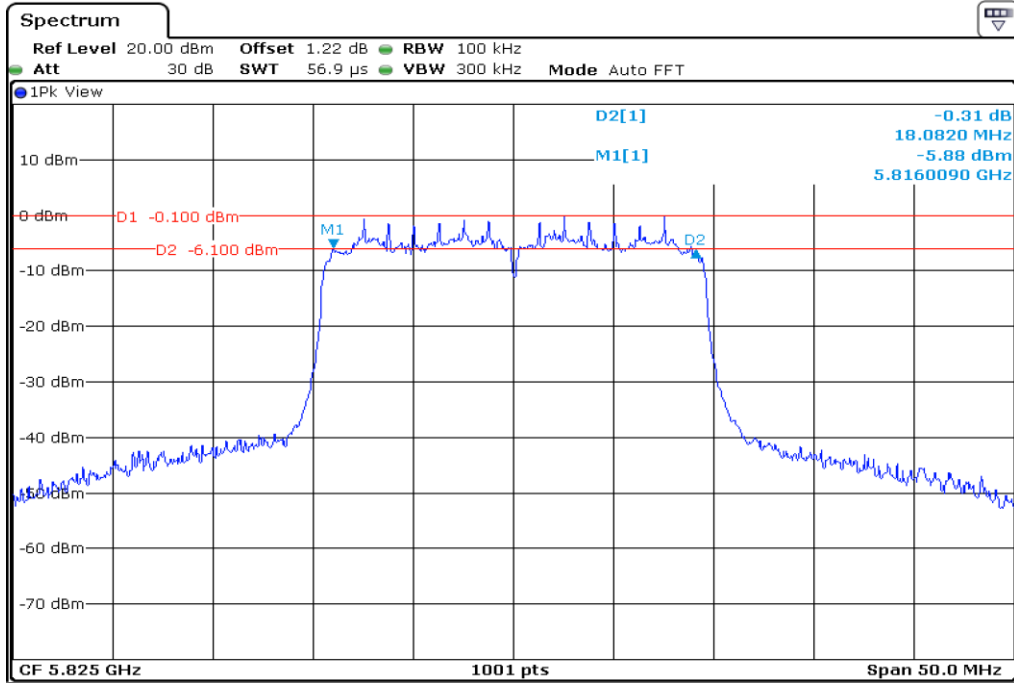

24 6 dB Bandwidth

25 6 dB Bandwidth

26 6 dB Bandwidth

27	6 dB Bandwidth
----	----------------

28 **6 dB Bandwidth**

29 **6 dB Bandwidth**

30	6 dB Bandwidth
----	----------------

Test Band				WLAN_UNI3_AX			
Antenna				Ant 1			
Test Parameters for Channel Bandwidths							
Test Item	No.	Mode	Channel	Bandwidth	RU Tone	RB index	Verdict
6 dB Bandwidth	1	802.11ax HE20	149	20 MHz	26	Low	Pass
	2	802.11ax HE20	149	20 MHz	26	Middle	Pass
	3	802.11ax HE20	149	20 MHz	26	High	Pass
	4	802.11ax HE20	157	20 MHz	26	Low	Pass
	5	802.11ax HE20	157	20 MHz	26	Middle	Pass
	6	802.11ax HE20	157	20 MHz	26	High	Pass
	7	802.11ax HE20	165	20 MHz	26	Low	Pass
	8	802.11ax HE20	165	20 MHz	26	Middle	Pass
	9	802.11ax HE20	165	20 MHz	26	High	Pass
	10	802.11ax HE20	149	20 MHz	52	Low	Pass
	11	802.11ax HE20	149	20 MHz	52	Middle	Pass
	12	802.11ax HE20	149	20 MHz	52	High	Pass
	13	802.11ax HE20	157	20 MHz	52	Low	Pass
	14	802.11ax HE20	157	20 MHz	52	Middle	Pass
	15	802.11ax HE20	157	20 MHz	52	High	Pass
	16	802.11ax HE20	165	20 MHz	52	Low	Pass
	17	802.11ax HE20	165	20 MHz	52	Middle	Pass
	18	802.11ax HE20	165	20 MHz	52	High	Pass
	19	802.11ax HE20	149	20 MHz	106	Low	Pass
	20	802.11ax HE20	149	20 MHz	106	High	Pass
	21	802.11ax HE20	157	20 MHz	106	Low	Pass
	22	802.11ax HE20	157	20 MHz	106	High	Pass
	23	802.11ax HE20	165	20 MHz	106	Low	Pass
	24	802.11ax HE20	165	20 MHz	106	High	Pass
	25	802.11ax HE20	149	20 MHz	242	-	Pass
	26	802.11ax HE20	157	20 MHz	242	-	Pass
	27	802.11ax HE20	165	20 MHz	242	-	Pass
	28	802.11ax HE20	149	20 MHz	SU	-	Pass
	29	802.11ax HE20	157	20 MHz	SU	-	Pass
	30	802.11ax HE20	165	20 MHz	SU	-	Pass

1 6 dB Bandwidth

2 6 dB Bandwidth

3 **6 dB Bandwidth**

4 **6 dB Bandwidth**

5 **6 dB Bandwidth**

6 **6 dB Bandwidth**

7 6 dB Bandwidth

8 6 dB Bandwidth