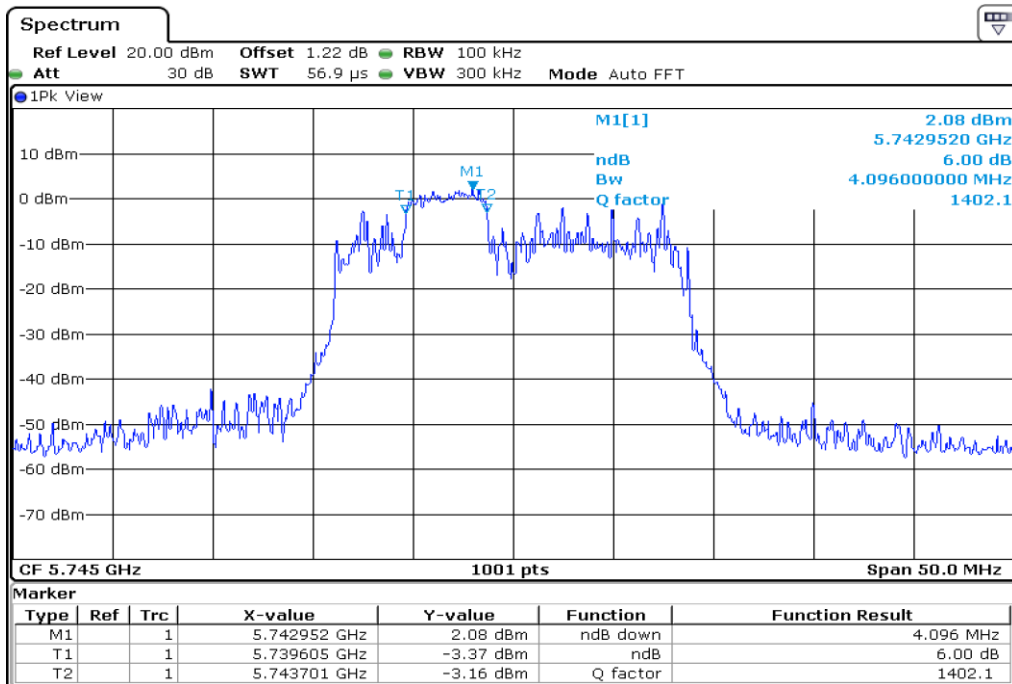

Appendix Data

1. MINIMUM 6 DB BANDWIDTH.....	1
2. MIMIMUM 26 DB BANDWIDTH.....	116
3. 99% OCCUPIED BANDWIDTH	520
4. PEAK POWER SPECTRAL DENSITY	890
5. MAXIMUM COUDUCTED OUTPUT POWER(STADDLE CHANNEL)	1344

1 6 dB Bandwidth

2 6 dB Bandwidth

3 6 dB Bandwidth

4 6 dB Bandwidth

5 **6 dB Bandwidth**

6 **6 dB Bandwidth**

7 6 dB Bandwidth

8 6 dB Bandwidth

9

6 dB Bandwidth

10 6 dB Bandwidth

11 6 dB Bandwidth

12 6 dB Bandwidth

13 6 dB Bandwidth

14 **6 dB Bandwidth**

15 **6 dB Bandwidth**