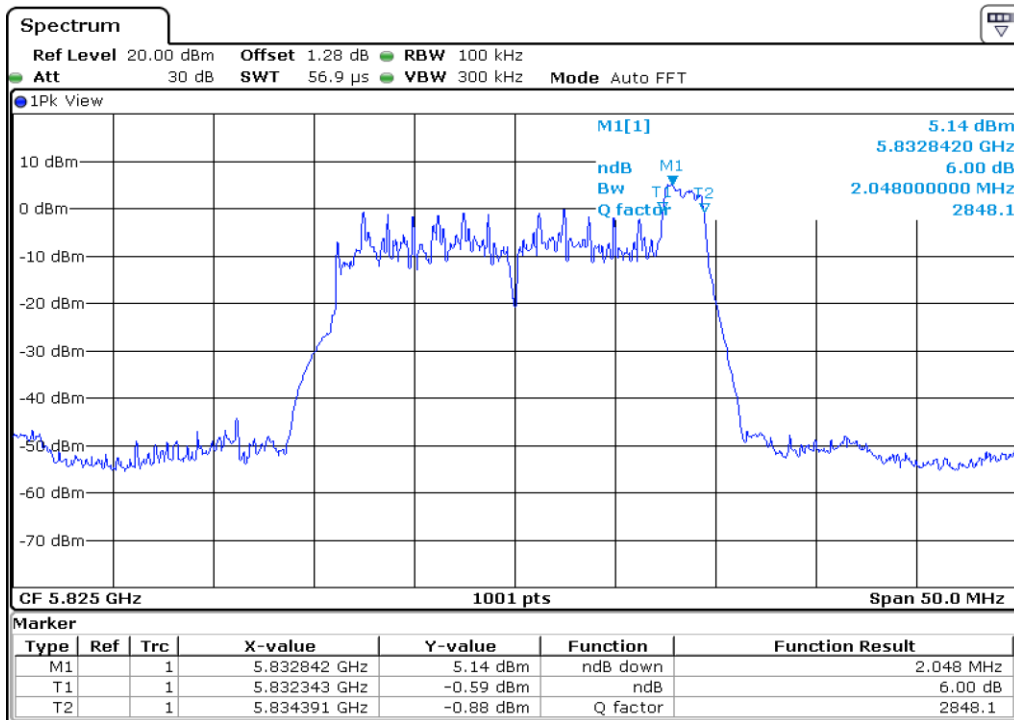

24 6 dB Bandwidth

25 6 dB Bandwidth

26 6 dB Bandwidth

27	6 dB Bandwidth
----	----------------

28 **6 dB Bandwidth**

29 **6 dB Bandwidth**

30	6 dB Bandwidth
----	----------------

Test Band				WLAN_UNI3_AX			
Antenna				Ant 1			
Test Parameters for Channel Bandwidths							
Test Item	No.	Mode	Channel	Bandwidth	RU Tone	RB index	Verdict
6 dB Bandwidth	1	802.11ax HE20	149	20 MHz	26	Low	Pass
	2	802.11ax HE20	149	20 MHz	26	Middle	Pass
	3	802.11ax HE20	149	20 MHz	26	High	Pass
	4	802.11ax HE20	157	20 MHz	26	Low	Pass
	5	802.11ax HE20	157	20 MHz	26	Middle	Pass
	6	802.11ax HE20	157	20 MHz	26	High	Pass
	7	802.11ax HE20	165	20 MHz	26	Low	Pass
	8	802.11ax HE20	165	20 MHz	26	Middle	Pass
	9	802.11ax HE20	165	20 MHz	26	High	Pass
	10	802.11ax HE20	149	20 MHz	52	Low	Pass
	11	802.11ax HE20	149	20 MHz	52	Middle	Pass
	12	802.11ax HE20	149	20 MHz	52	High	Pass
	13	802.11ax HE20	157	20 MHz	52	Low	Pass
	14	802.11ax HE20	157	20 MHz	52	Middle	Pass
	15	802.11ax HE20	157	20 MHz	52	High	Pass
	16	802.11ax HE20	165	20 MHz	52	Low	Pass
	17	802.11ax HE20	165	20 MHz	52	Middle	Pass
	18	802.11ax HE20	165	20 MHz	52	High	Pass
	19	802.11ax HE20	149	20 MHz	106	Low	Pass
	20	802.11ax HE20	149	20 MHz	106	High	Pass
	21	802.11ax HE20	157	20 MHz	106	Low	Pass
	22	802.11ax HE20	157	20 MHz	106	High	Pass
	23	802.11ax HE20	165	20 MHz	106	Low	Pass
	24	802.11ax HE20	165	20 MHz	106	High	Pass
	25	802.11ax HE20	149	20 MHz	242	-	Pass
	26	802.11ax HE20	157	20 MHz	242	-	Pass
	27	802.11ax HE20	165	20 MHz	242	-	Pass
	28	802.11ax HE20	149	20 MHz	SU	-	Pass
	29	802.11ax HE20	157	20 MHz	SU	-	Pass
	30	802.11ax HE20	165	20 MHz	SU	-	Pass

1 6 dB Bandwidth

2 6 dB Bandwidth

3 **6 dB Bandwidth**

4 **6 dB Bandwidth**

5 **6 dB Bandwidth**

6 **6 dB Bandwidth**

7 6 dB Bandwidth

8 6 dB Bandwidth

9	6 dB Bandwidth
---	----------------

10 6 dB Bandwidth

11 6 dB Bandwidth

12 6 dB Bandwidth

13 6 dB Bandwidth

14 **6 dB Bandwidth**

15 **6 dB Bandwidth**

16 6 dB Bandwidth