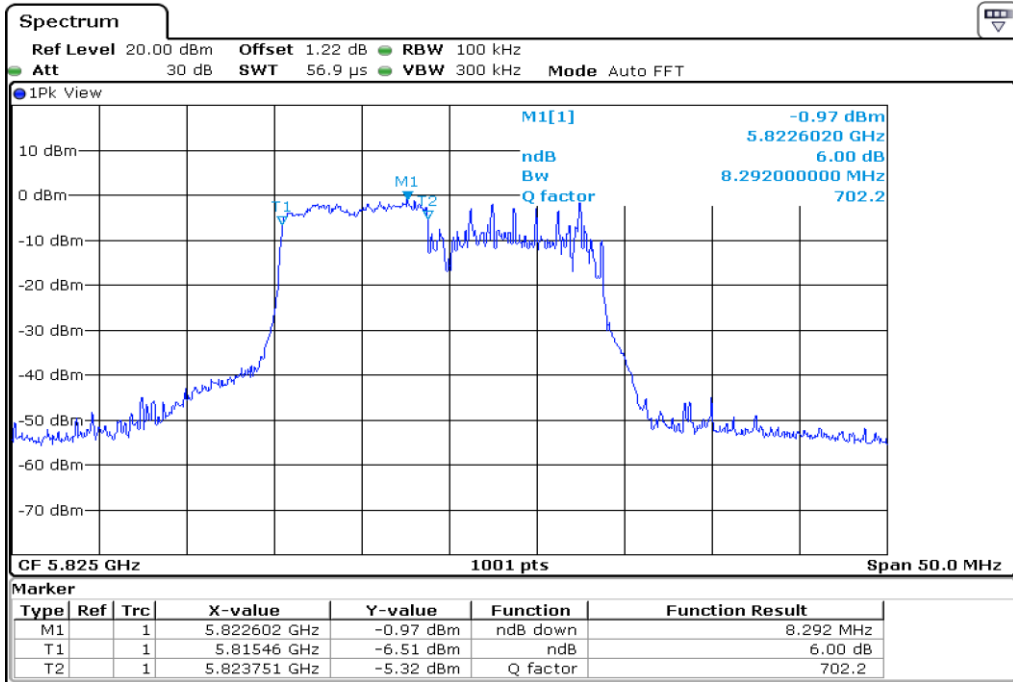

16 **6 dB Bandwidth**

17 **6 dB Bandwidth**

18	6 dB Bandwidth
-----------	-----------------------

19 6 dB Bandwidth

20 6 dB Bandwidth

21 6 dB Bandwidth

22 6 dB Bandwidth

23 6 dB Bandwidth

24 6 dB Bandwidth

25 6 dB Bandwidth

26 6 dB Bandwidth

27	6 dB Bandwidth
----	----------------

28 **6 dB Bandwidth**

29 **6 dB Bandwidth**

30	6 dB Bandwidth
----	----------------

Test Band				WLAN_UNI3_AX			
Antenna				Ant 1			
Test Parameters for Channel Bandwidths							
Test Item	No.	Mode	Channel	Bandwidth	RU Tone	RB index	Verdict
6 dB Bandwidth	1	802.11ax HE20	149	20 MHz	26	Low	Pass
	2	802.11ax HE20	149	20 MHz	26	Middle	Pass
	3	802.11ax HE20	149	20 MHz	26	High	Pass
	4	802.11ax HE20	157	20 MHz	26	Low	Pass
	5	802.11ax HE20	157	20 MHz	26	Middle	Pass
	6	802.11ax HE20	157	20 MHz	26	High	Pass
	7	802.11ax HE20	165	20 MHz	26	Low	Pass
	8	802.11ax HE20	165	20 MHz	26	Middle	Pass
	9	802.11ax HE20	165	20 MHz	26	High	Pass
	10	802.11ax HE20	149	20 MHz	52	Low	Pass
	11	802.11ax HE20	149	20 MHz	52	Middle	Pass
	12	802.11ax HE20	149	20 MHz	52	High	Pass
	13	802.11ax HE20	157	20 MHz	52	Low	Pass
	14	802.11ax HE20	157	20 MHz	52	Middle	Pass
	15	802.11ax HE20	157	20 MHz	52	High	Pass
	16	802.11ax HE20	165	20 MHz	52	Low	Pass
	17	802.11ax HE20	165	20 MHz	52	Middle	Pass
	18	802.11ax HE20	165	20 MHz	52	High	Pass
	19	802.11ax HE20	149	20 MHz	106	Low	Pass
	20	802.11ax HE20	149	20 MHz	106	High	Pass
	21	802.11ax HE20	157	20 MHz	106	Low	Pass
	22	802.11ax HE20	157	20 MHz	106	High	Pass
	23	802.11ax HE20	165	20 MHz	106	Low	Pass
	24	802.11ax HE20	165	20 MHz	106	High	Pass
	25	802.11ax HE20	149	20 MHz	242	-	Pass
	26	802.11ax HE20	157	20 MHz	242	-	Pass
	27	802.11ax HE20	165	20 MHz	242	-	Pass
	28	802.11ax HE20	149	20 MHz	SU	-	Pass
	29	802.11ax HE20	157	20 MHz	SU	-	Pass
	30	802.11ax HE20	165	20 MHz	SU	-	Pass