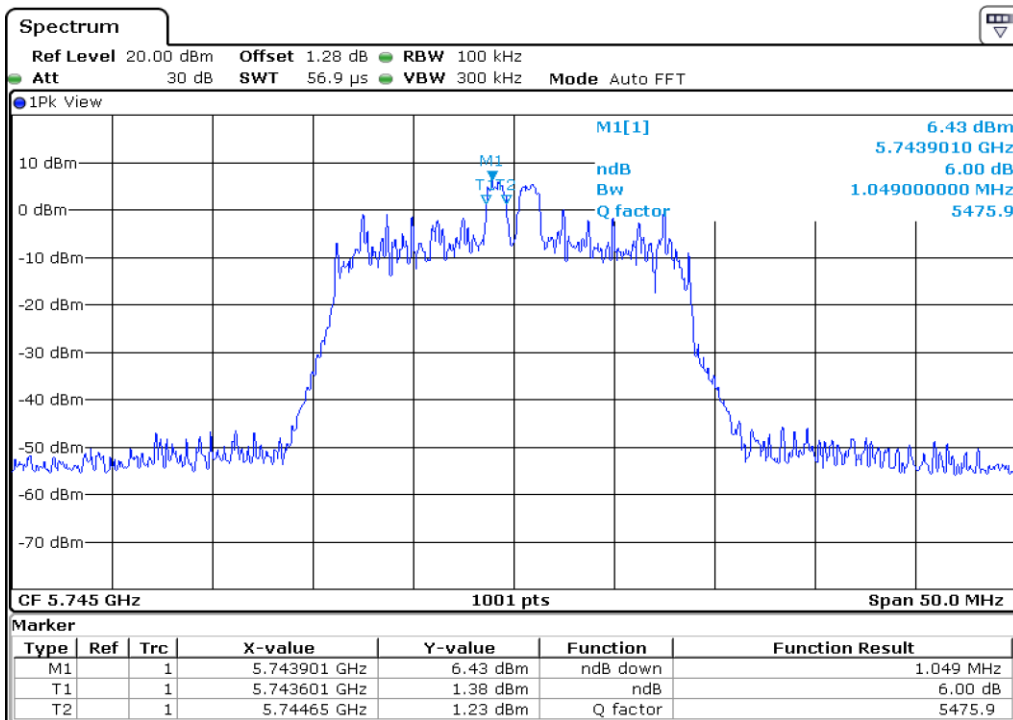

24 6 dB Bandwidth

25 6 dB Bandwidth

26 6 dB Bandwidth

27	6 dB Bandwidth
----	----------------

28 **6 dB Bandwidth**

29 **6 dB Bandwidth**

30	6 dB Bandwidth
----	----------------

Test Band				WLAN_UNI3_AX			
Antenna				Ant 1			
Test Parameters for Channel Bandwidths							
Test Item	No.	Mode	Channel	Bandwidth	RU Tone	RB index	Verdict
6 dB Bandwidth	1	802.11ax HE20	149	20 MHz	26	Low	Pass
	2	802.11ax HE20	149	20 MHz	26	Middle	Pass
	3	802.11ax HE20	149	20 MHz	26	High	Pass
	4	802.11ax HE20	157	20 MHz	26	Low	Pass
	5	802.11ax HE20	157	20 MHz	26	Middle	Pass
	6	802.11ax HE20	157	20 MHz	26	High	Pass
	7	802.11ax HE20	165	20 MHz	26	Low	Pass
	8	802.11ax HE20	165	20 MHz	26	Middle	Pass
	9	802.11ax HE20	165	20 MHz	26	High	Pass
	10	802.11ax HE20	149	20 MHz	52	Low	Pass
	11	802.11ax HE20	149	20 MHz	52	Middle	Pass
	12	802.11ax HE20	149	20 MHz	52	High	Pass
	13	802.11ax HE20	157	20 MHz	52	Low	Pass
	14	802.11ax HE20	157	20 MHz	52	Middle	Pass
	15	802.11ax HE20	157	20 MHz	52	High	Pass
	16	802.11ax HE20	165	20 MHz	52	Low	Pass
	17	802.11ax HE20	165	20 MHz	52	Middle	Pass
	18	802.11ax HE20	165	20 MHz	52	High	Pass
	19	802.11ax HE20	149	20 MHz	106	Low	Pass
	20	802.11ax HE20	149	20 MHz	106	High	Pass
	21	802.11ax HE20	157	20 MHz	106	Low	Pass
	22	802.11ax HE20	157	20 MHz	106	High	Pass
	23	802.11ax HE20	165	20 MHz	106	Low	Pass
	24	802.11ax HE20	165	20 MHz	106	High	Pass
	25	802.11ax HE20	149	20 MHz	242	-	Pass
	26	802.11ax HE20	157	20 MHz	242	-	Pass
	27	802.11ax HE20	165	20 MHz	242	-	Pass
	28	802.11ax HE20	149	20 MHz	SU	-	Pass
	29	802.11ax HE20	157	20 MHz	SU	-	Pass
	30	802.11ax HE20	165	20 MHz	SU	-	Pass

1 6 dB Bandwidth

2 6 dB Bandwidth

3 **6 dB Bandwidth**

4 **6 dB Bandwidth**

5 **6 dB Bandwidth**

6 **6 dB Bandwidth**

7 6 dB Bandwidth

8 6 dB Bandwidth