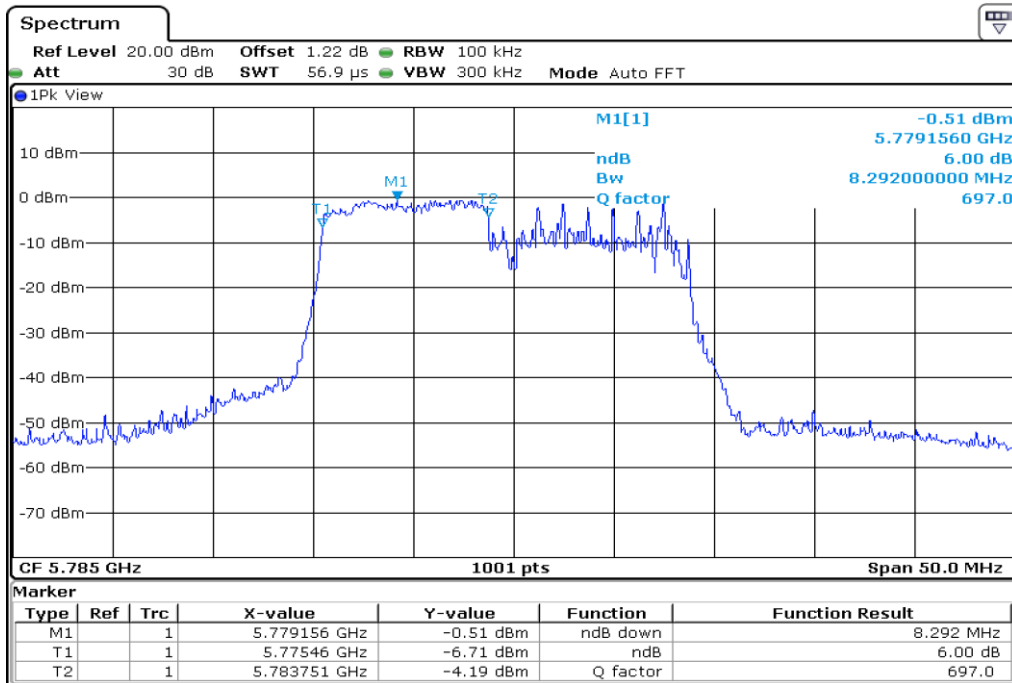

16 **6 dB Bandwidth**

17 **6 dB Bandwidth**

18	6 dB Bandwidth
-----------	-----------------------

19 6 dB Bandwidth

20 6 dB Bandwidth

21 6 dB Bandwidth

22 6 dB Bandwidth

23 6 dB Bandwidth

24 6 dB Bandwidth

25 6 dB Bandwidth

26 6 dB Bandwidth

27	6 dB Bandwidth
----	----------------

28 **6 dB Bandwidth**

29 **6 dB Bandwidth**

30	6 dB Bandwidth
----	----------------

Test Band				WLAN_UNI3_AX			
Antenna				Ant 1			
Test Parameters for Channel Bandwidths							
Test Item	No.	Mode	Channel	Bandwidth	RU Tone	RB index	Verdict
6 dB Bandwidth	1	802.11ax HE20	149	20 MHz	26	Low	Pass
	2	802.11ax HE20	149	20 MHz	26	Middle	Pass
	3	802.11ax HE20	149	20 MHz	26	High	Pass
	4	802.11ax HE20	157	20 MHz	26	Low	Pass
	5	802.11ax HE20	157	20 MHz	26	Middle	Pass
	6	802.11ax HE20	157	20 MHz	26	High	Pass
	7	802.11ax HE20	165	20 MHz	26	Low	Pass
	8	802.11ax HE20	165	20 MHz	26	Middle	Pass
	9	802.11ax HE20	165	20 MHz	26	High	Pass
	10	802.11ax HE20	149	20 MHz	52	Low	Pass
	11	802.11ax HE20	149	20 MHz	52	Middle	Pass
	12	802.11ax HE20	149	20 MHz	52	High	Pass
	13	802.11ax HE20	157	20 MHz	52	Low	Pass
	14	802.11ax HE20	157	20 MHz	52	Middle	Pass
	15	802.11ax HE20	157	20 MHz	52	High	Pass
	16	802.11ax HE20	165	20 MHz	52	Low	Pass
	17	802.11ax HE20	165	20 MHz	52	Middle	Pass
	18	802.11ax HE20	165	20 MHz	52	High	Pass
	19	802.11ax HE20	149	20 MHz	106	Low	Pass
	20	802.11ax HE20	149	20 MHz	106	High	Pass
	21	802.11ax HE20	157	20 MHz	106	Low	Pass
	22	802.11ax HE20	157	20 MHz	106	High	Pass
	23	802.11ax HE20	165	20 MHz	106	Low	Pass
	24	802.11ax HE20	165	20 MHz	106	High	Pass
	25	802.11ax HE20	149	20 MHz	242	-	Pass
	26	802.11ax HE20	157	20 MHz	242	-	Pass
	27	802.11ax HE20	165	20 MHz	242	-	Pass
	28	802.11ax HE20	149	20 MHz	SU	-	Pass
	29	802.11ax HE20	157	20 MHz	SU	-	Pass
	30	802.11ax HE20	165	20 MHz	SU	-	Pass