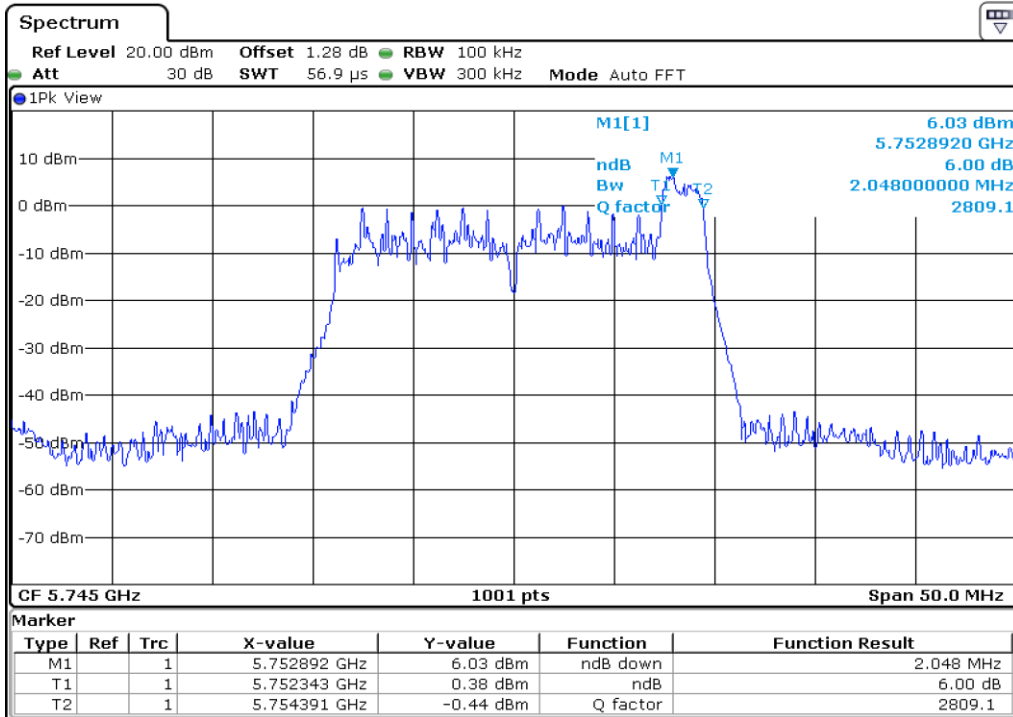

2 6 dB Bandwidth

3 **6 dB Bandwidth**