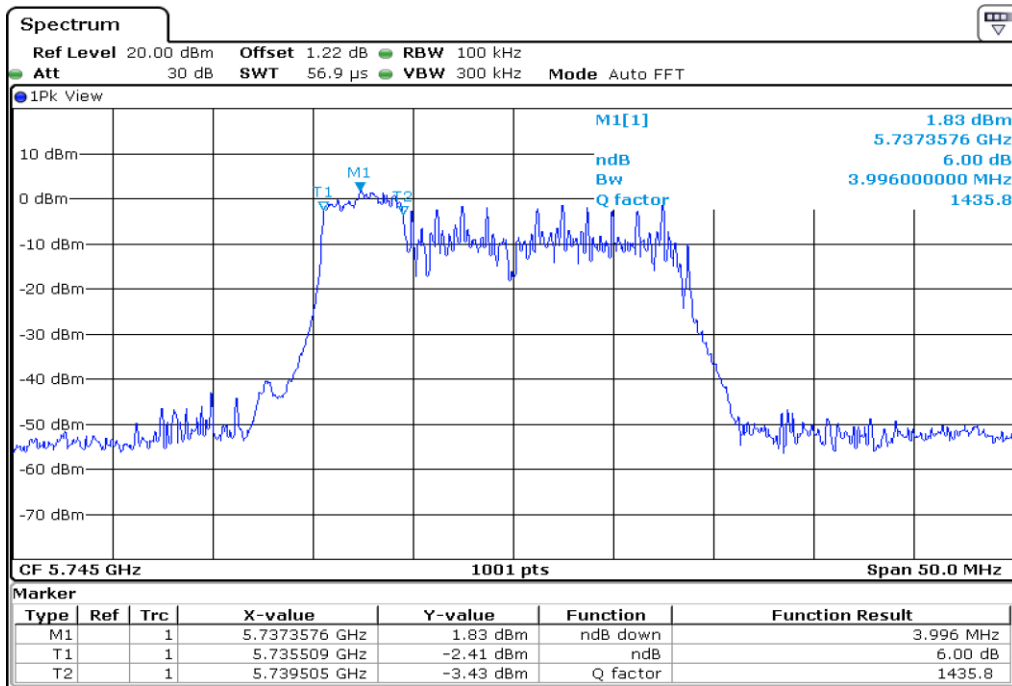

Appendix Data

1. MINIMUM 6 DB BANDWIDTH.....	1
2. MIMIMUM 26 DB BANDWIDTH.....	116
3. 99% OCCUPIED BANDWIDTH	520
4. PEAK POWER SPECTRAL DENSITY	890
5. MAXIMUM COUDUCTED OUTPUT POWER(STADDLE CHANNEL)	1344

Test Band				WLAN_UNI3_AX			
Antenna				Ant 0			
Test Parameters for Channel Bandwidths							
Test Item	No.	Mode	Channel	Bandwidth	RU Tone	RB index	Verdict
6 dB Bandwidth	1	802.11ax HE20	149	20 MHz	26	Low	Pass
	2	802.11ax HE20	149	20 MHz	26	Middle	Pass
	3	802.11ax HE20	149	20 MHz	26	High	Pass
	4	802.11ax HE20	157	20 MHz	26	Low	Pass
	5	802.11ax HE20	157	20 MHz	26	Middle	Pass
	6	802.11ax HE20	157	20 MHz	26	High	Pass
	7	802.11ax HE20	165	20 MHz	26	Low	Pass
	8	802.11ax HE20	165	20 MHz	26	Middle	Pass
	9	802.11ax HE20	165	20 MHz	26	High	Pass
	10	802.11ax HE20	149	20 MHz	52	Low	Pass
	11	802.11ax HE20	149	20 MHz	52	Middle	Pass
	12	802.11ax HE20	149	20 MHz	52	High	Pass
	13	802.11ax HE20	157	20 MHz	52	Low	Pass
	14	802.11ax HE20	157	20 MHz	52	Middle	Pass
	15	802.11ax HE20	157	20 MHz	52	High	Pass
	16	802.11ax HE20	165	20 MHz	52	Low	Pass
	17	802.11ax HE20	165	20 MHz	52	Middle	Pass
	18	802.11ax HE20	165	20 MHz	52	High	Pass
	19	802.11ax HE20	149	20 MHz	106	Low	Pass
	20	802.11ax HE20	149	20 MHz	106	High	Pass
	21	802.11ax HE20	157	20 MHz	106	Low	Pass
	22	802.11ax HE20	157	20 MHz	106	High	Pass
	23	802.11ax HE20	165	20 MHz	106	Low	Pass
	24	802.11ax HE20	165	20 MHz	106	High	Pass
	25	802.11ax HE20	149	20 MHz	242	-	Pass
	26	802.11ax HE20	157	20 MHz	242	-	Pass
	27	802.11ax HE20	165	20 MHz	242	-	Pass
	28	802.11ax HE20	149	20 MHz	SU	-	Pass
	29	802.11ax HE20	157	20 MHz	SU	-	Pass
	30	802.11ax HE20	165	20 MHz	SU	-	Pass

1 6 dB Bandwidth

2 6 dB Bandwidth

3 6 dB Bandwidth

4 6 dB Bandwidth

5 **6 dB Bandwidth**

6 **6 dB Bandwidth**

7 6 dB Bandwidth

8 6 dB Bandwidth

9

6 dB Bandwidth

10 6 dB Bandwidth

11 6 dB Bandwidth

12 6 dB Bandwidth

13 6 dB Bandwidth

14 **6 dB Bandwidth**

15 **6 dB Bandwidth**