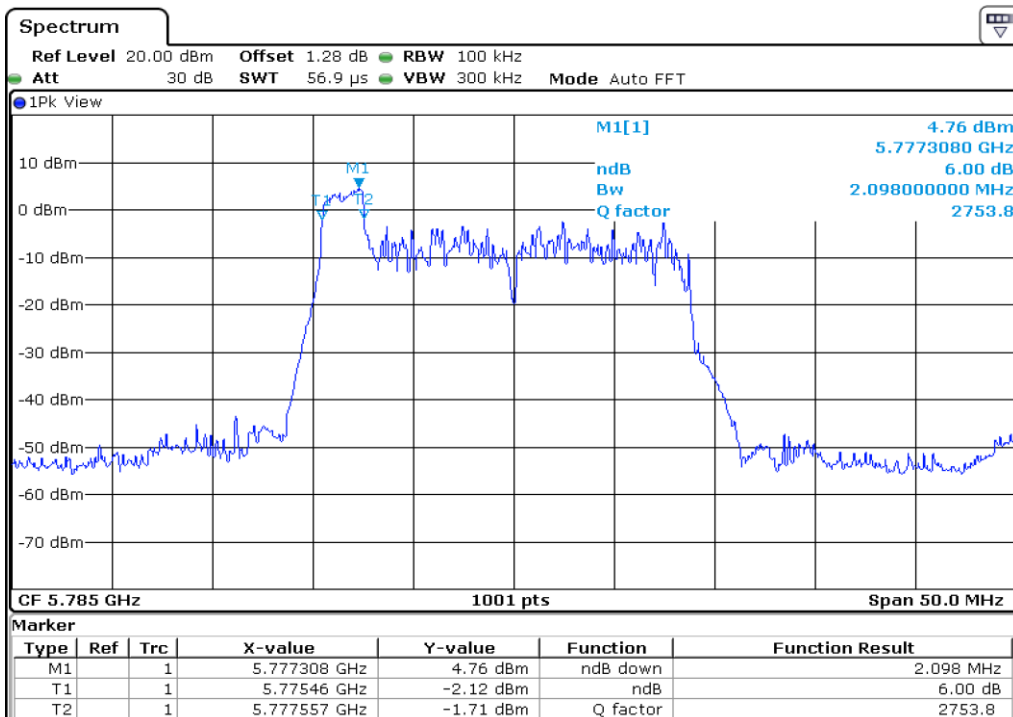

16 **6 dB Bandwidth**

17 **6 dB Bandwidth**

18	6 dB Bandwidth
-----------	-----------------------

19 6 dB Bandwidth

20 6 dB Bandwidth

21 6 dB Bandwidth

22 6 dB Bandwidth

23 6 dB Bandwidth

24 6 dB Bandwidth

25 6 dB Bandwidth

26 6 dB Bandwidth

27	6 dB Bandwidth
----	----------------

28 **6 dB Bandwidth**

29 **6 dB Bandwidth**

30	6 dB Bandwidth
----	----------------

Test Band				WLAN_UNI3_AX			
Antenna				Ant 1			
Test Parameters for Channel Bandwidths							
Test Item	No.	Mode	Channel	Bandwidth	RU Tone	RB index	Verdict
6 dB Bandwidth	1	802.11ax HE20	149	20 MHz	26	Low	Pass
	2	802.11ax HE20	149	20 MHz	26	Middle	Pass
	3	802.11ax HE20	149	20 MHz	26	High	Pass
	4	802.11ax HE20	157	20 MHz	26	Low	Pass
	5	802.11ax HE20	157	20 MHz	26	Middle	Pass
	6	802.11ax HE20	157	20 MHz	26	High	Pass
	7	802.11ax HE20	165	20 MHz	26	Low	Pass
	8	802.11ax HE20	165	20 MHz	26	Middle	Pass
	9	802.11ax HE20	165	20 MHz	26	High	Pass
	10	802.11ax HE20	149	20 MHz	52	Low	Pass
	11	802.11ax HE20	149	20 MHz	52	Middle	Pass
	12	802.11ax HE20	149	20 MHz	52	High	Pass
	13	802.11ax HE20	157	20 MHz	52	Low	Pass
	14	802.11ax HE20	157	20 MHz	52	Middle	Pass
	15	802.11ax HE20	157	20 MHz	52	High	Pass
	16	802.11ax HE20	165	20 MHz	52	Low	Pass
	17	802.11ax HE20	165	20 MHz	52	Middle	Pass
	18	802.11ax HE20	165	20 MHz	52	High	Pass
	19	802.11ax HE20	149	20 MHz	106	Low	Pass
	20	802.11ax HE20	149	20 MHz	106	High	Pass
	21	802.11ax HE20	157	20 MHz	106	Low	Pass
	22	802.11ax HE20	157	20 MHz	106	High	Pass
	23	802.11ax HE20	165	20 MHz	106	Low	Pass
	24	802.11ax HE20	165	20 MHz	106	High	Pass
	25	802.11ax HE20	149	20 MHz	242	-	Pass
	26	802.11ax HE20	157	20 MHz	242	-	Pass
	27	802.11ax HE20	165	20 MHz	242	-	Pass
	28	802.11ax HE20	149	20 MHz	SU	-	Pass
	29	802.11ax HE20	157	20 MHz	SU	-	Pass
	30	802.11ax HE20	165	20 MHz	SU	-	Pass

1 6 dB Bandwidth

2 6 dB Bandwidth

3 **6 dB Bandwidth**

4 **6 dB Bandwidth**

5 **6 dB Bandwidth**

6 **6 dB Bandwidth**

7 6 dB Bandwidth

8 6 dB Bandwidth