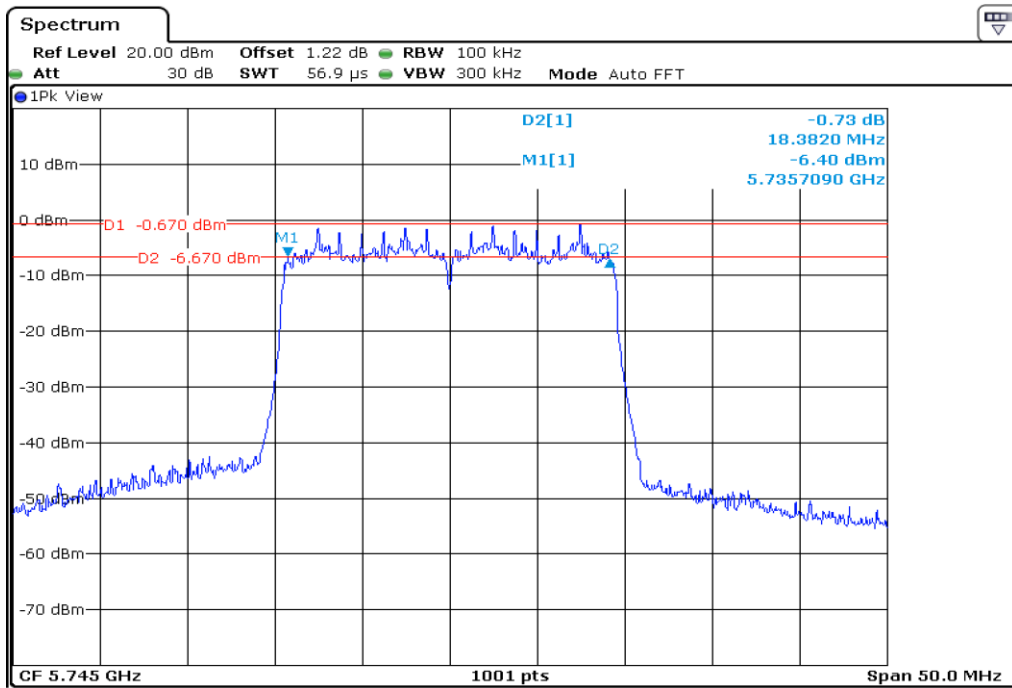

16 **6 dB Bandwidth**

17 **6 dB Bandwidth**

18	6 dB Bandwidth
-----------	-----------------------

19 6 dB Bandwidth

20 6 dB Bandwidth

21 6 dB Bandwidth

22 6 dB Bandwidth

23 6 dB Bandwidth

24 6 dB Bandwidth

25 6 dB Bandwidth

26 6 dB Bandwidth

27	6 dB Bandwidth
----	----------------

28 **6 dB Bandwidth**

29 **6 dB Bandwidth**

30	6 dB Bandwidth
----	----------------

Test Band				WLAN_UNI3_AX			
Antenna				Ant 1			
Test Parameters for Channel Bandwidths							
Test Item	No.	Mode	Channel	Bandwidth	RU Tone	RB index	Verdict
6 dB Bandwidth	1	802.11ax HE20	149	20 MHz	26	Low	Pass
	2	802.11ax HE20	149	20 MHz	26	Middle	Pass
	3	802.11ax HE20	149	20 MHz	26	High	Pass
	4	802.11ax HE20	157	20 MHz	26	Low	Pass
	5	802.11ax HE20	157	20 MHz	26	Middle	Pass
	6	802.11ax HE20	157	20 MHz	26	High	Pass
	7	802.11ax HE20	165	20 MHz	26	Low	Pass
	8	802.11ax HE20	165	20 MHz	26	Middle	Pass
	9	802.11ax HE20	165	20 MHz	26	High	Pass
	10	802.11ax HE20	149	20 MHz	52	Low	Pass
	11	802.11ax HE20	149	20 MHz	52	Middle	Pass
	12	802.11ax HE20	149	20 MHz	52	High	Pass
	13	802.11ax HE20	157	20 MHz	52	Low	Pass
	14	802.11ax HE20	157	20 MHz	52	Middle	Pass
	15	802.11ax HE20	157	20 MHz	52	High	Pass
	16	802.11ax HE20	165	20 MHz	52	Low	Pass
	17	802.11ax HE20	165	20 MHz	52	Middle	Pass
	18	802.11ax HE20	165	20 MHz	52	High	Pass
	19	802.11ax HE20	149	20 MHz	106	Low	Pass
	20	802.11ax HE20	149	20 MHz	106	High	Pass
	21	802.11ax HE20	157	20 MHz	106	Low	Pass
	22	802.11ax HE20	157	20 MHz	106	High	Pass
	23	802.11ax HE20	165	20 MHz	106	Low	Pass
	24	802.11ax HE20	165	20 MHz	106	High	Pass
	25	802.11ax HE20	149	20 MHz	242	-	Pass
	26	802.11ax HE20	157	20 MHz	242	-	Pass
	27	802.11ax HE20	165	20 MHz	242	-	Pass
	28	802.11ax HE20	149	20 MHz	SU	-	Pass
	29	802.11ax HE20	157	20 MHz	SU	-	Pass
	30	802.11ax HE20	165	20 MHz	SU	-	Pass