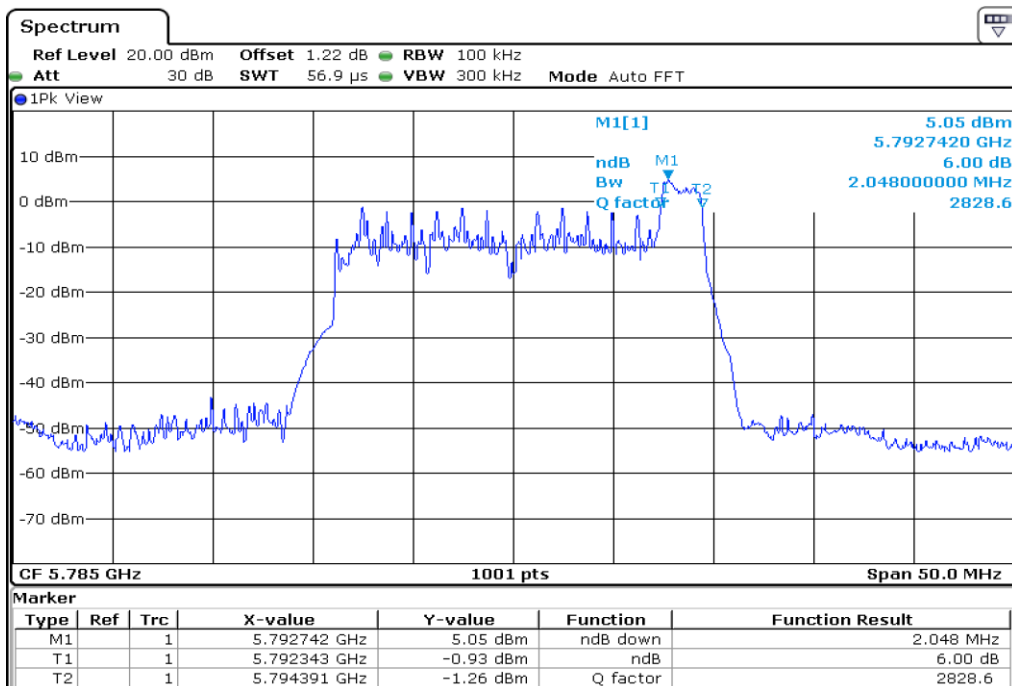

Appendix Data

1. MINIMUM 6 DB BANDWIDTH.....	1
2. MIMIMUM 26 DB BANDWIDTH.....	116
3. 99% OCCUPIED BANDWIDTH	520
4. PEAK POWER SPECTRAL DENSITY	890
5. MAXIMUM COUDUCTED OUTPUT POWER(STADDLE CHANNEL)	1344

1 6 dB Bandwidth

2 6 dB Bandwidth

3 6 dB Bandwidth

4 6 dB Bandwidth

5 **6 dB Bandwidth**

6 **6 dB Bandwidth**

7 6 dB Bandwidth

8 6 dB Bandwidth

9

6 dB Bandwidth

10 6 dB Bandwidth

11 6 dB Bandwidth

12 6 dB Bandwidth

13 6 dB Bandwidth

14 **6 dB Bandwidth**

15 **6 dB Bandwidth**