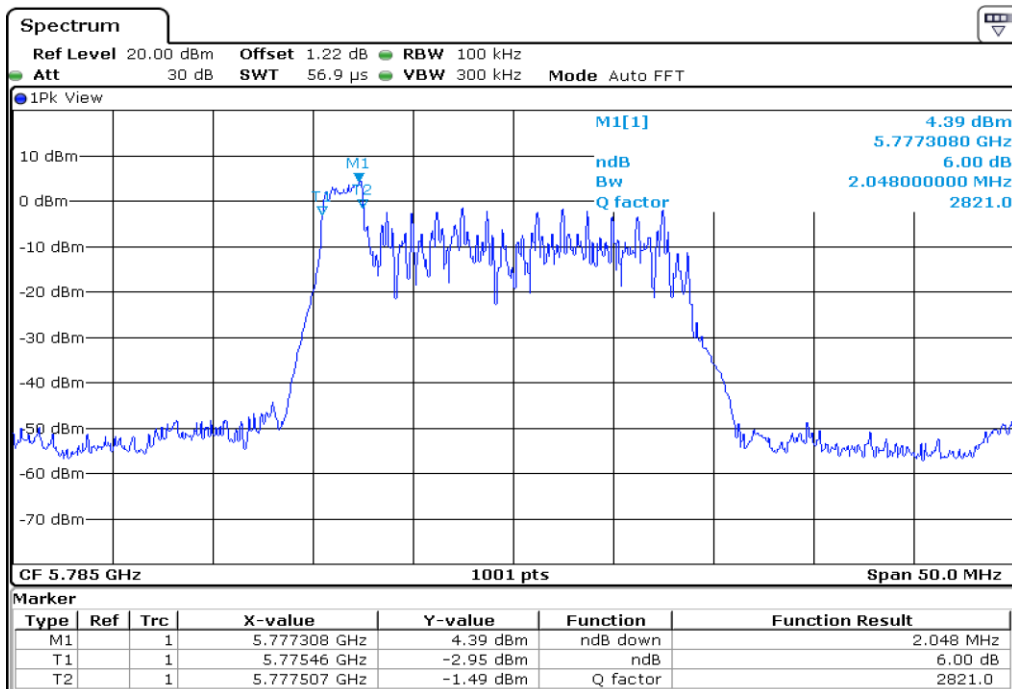

Appendix Data

1. MINIMUM 6 DB BANDWIDTH.....	1
2. MIMIMUM 26 DB BANDWIDTH.....	116
3. 99% OCCUPIED BANDWIDTH	520
4. PEAK POWER SPECTRAL DENSITY	890
5. MAXIMUM COUDUCTED OUTPUT POWER(STADDLE CHANNEL)	1344

Test Band				WLAN_UNI3_AX			
Antenna				Ant 0			
Test Parameters for Channel Bandwidths							
Test Item	No.	Mode	Channel	Bandwidth	RU Tone	RB index	Verdict
6 dB Bandwidth	1	802.11ax HE20	149	20 MHz	26	Low	Pass
	2	802.11ax HE20	149	20 MHz	26	Middle	Pass
	3	802.11ax HE20	149	20 MHz	26	High	Pass
	4	802.11ax HE20	157	20 MHz	26	Low	Pass
	5	802.11ax HE20	157	20 MHz	26	Middle	Pass
	6	802.11ax HE20	157	20 MHz	26	High	Pass
	7	802.11ax HE20	165	20 MHz	26	Low	Pass
	8	802.11ax HE20	165	20 MHz	26	Middle	Pass
	9	802.11ax HE20	165	20 MHz	26	High	Pass
	10	802.11ax HE20	149	20 MHz	52	Low	Pass
	11	802.11ax HE20	149	20 MHz	52	Middle	Pass
	12	802.11ax HE20	149	20 MHz	52	High	Pass
	13	802.11ax HE20	157	20 MHz	52	Low	Pass
	14	802.11ax HE20	157	20 MHz	52	Middle	Pass
	15	802.11ax HE20	157	20 MHz	52	High	Pass
	16	802.11ax HE20	165	20 MHz	52	Low	Pass
	17	802.11ax HE20	165	20 MHz	52	Middle	Pass
	18	802.11ax HE20	165	20 MHz	52	High	Pass
	19	802.11ax HE20	149	20 MHz	106	Low	Pass
	20	802.11ax HE20	149	20 MHz	106	High	Pass
	21	802.11ax HE20	157	20 MHz	106	Low	Pass
	22	802.11ax HE20	157	20 MHz	106	High	Pass
	23	802.11ax HE20	165	20 MHz	106	Low	Pass
	24	802.11ax HE20	165	20 MHz	106	High	Pass
	25	802.11ax HE20	149	20 MHz	242	-	Pass
	26	802.11ax HE20	157	20 MHz	242	-	Pass
	27	802.11ax HE20	165	20 MHz	242	-	Pass
	28	802.11ax HE20	149	20 MHz	SU	-	Pass
	29	802.11ax HE20	157	20 MHz	SU	-	Pass
	30	802.11ax HE20	165	20 MHz	SU	-	Pass

1 6 dB Bandwidth

2 6 dB Bandwidth

3 6 dB Bandwidth

4 6 dB Bandwidth

5 **6 dB Bandwidth**

6 **6 dB Bandwidth**

7 6 dB Bandwidth

8 6 dB Bandwidth

9

6 dB Bandwidth

10 6 dB Bandwidth

11 6 dB Bandwidth

12 6 dB Bandwidth

13 6 dB Bandwidth

14 **6 dB Bandwidth**

15 **6 dB Bandwidth**