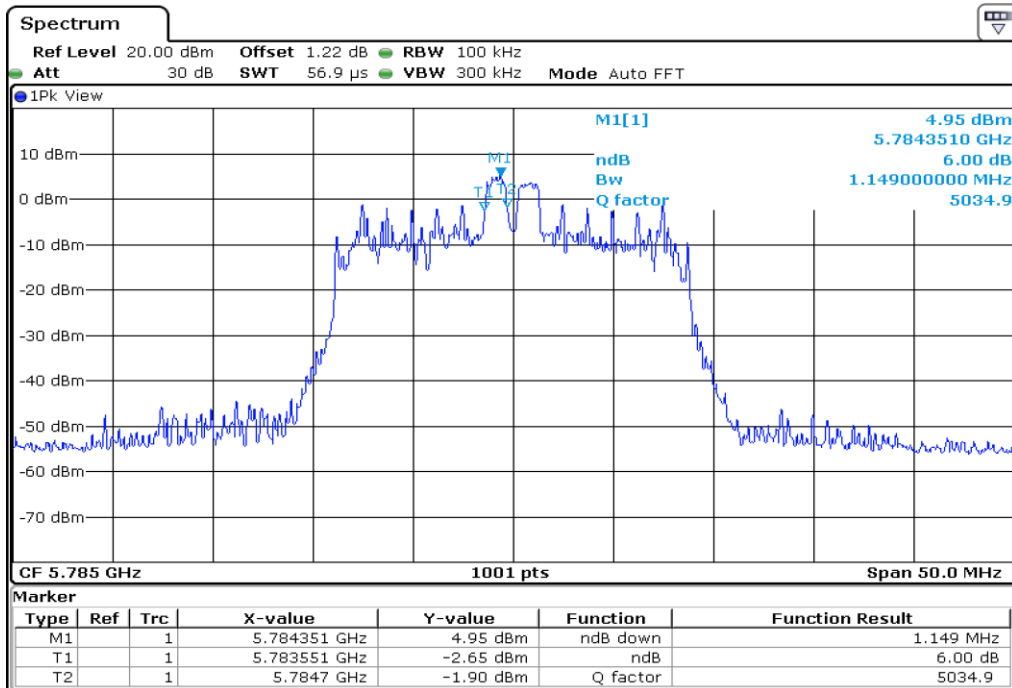

Appendix Data

1. MINIMUM 6 DB BANDWIDTH.....	1
2. MIMIMUM 26 DB BANDWIDTH.....	116
3. 99% OCCUPIED BANDWIDTH	520
4. PEAK POWER SPECTRAL DENSITY	890
5. MAXIMUM COUDUCTED OUTPUT POWER(STADDLE CHANNEL)	1344

Test Band				WLAN_UNI3_AX			
Antenna				Ant 0			
Test Parameters for Channel Bandwidths							
Test Item	No.	Mode	Channel	Bandwidth	RU Tone	RB index	Verdict
6 dB Bandwidth	1	802.11ax HE20	149	20 MHz	26	Low	Pass
	2	802.11ax HE20	149	20 MHz	26	Middle	Pass
	3	802.11ax HE20	149	20 MHz	26	High	Pass
	4	802.11ax HE20	157	20 MHz	26	Low	Pass
	5	802.11ax HE20	157	20 MHz	26	Middle	Pass
	6	802.11ax HE20	157	20 MHz	26	High	Pass
	7	802.11ax HE20	165	20 MHz	26	Low	Pass
	8	802.11ax HE20	165	20 MHz	26	Middle	Pass
	9	802.11ax HE20	165	20 MHz	26	High	Pass
	10	802.11ax HE20	149	20 MHz	52	Low	Pass
	11	802.11ax HE20	149	20 MHz	52	Middle	Pass
	12	802.11ax HE20	149	20 MHz	52	High	Pass
	13	802.11ax HE20	157	20 MHz	52	Low	Pass
	14	802.11ax HE20	157	20 MHz	52	Middle	Pass
	15	802.11ax HE20	157	20 MHz	52	High	Pass
	16	802.11ax HE20	165	20 MHz	52	Low	Pass
	17	802.11ax HE20	165	20 MHz	52	Middle	Pass
	18	802.11ax HE20	165	20 MHz	52	High	Pass
	19	802.11ax HE20	149	20 MHz	106	Low	Pass
	20	802.11ax HE20	149	20 MHz	106	High	Pass
	21	802.11ax HE20	157	20 MHz	106	Low	Pass
	22	802.11ax HE20	157	20 MHz	106	High	Pass
	23	802.11ax HE20	165	20 MHz	106	Low	Pass
	24	802.11ax HE20	165	20 MHz	106	High	Pass
	25	802.11ax HE20	149	20 MHz	242	-	Pass
	26	802.11ax HE20	157	20 MHz	242	-	Pass
	27	802.11ax HE20	165	20 MHz	242	-	Pass
	28	802.11ax HE20	149	20 MHz	SU	-	Pass
	29	802.11ax HE20	157	20 MHz	SU	-	Pass
	30	802.11ax HE20	165	20 MHz	SU	-	Pass

1 6 dB Bandwidth

2 6 dB Bandwidth

3 6 dB Bandwidth

4 6 dB Bandwidth

5 **6 dB Bandwidth**

6 **6 dB Bandwidth**

7 6 dB Bandwidth

8 6 dB Bandwidth

9

6 dB Bandwidth

10 6 dB Bandwidth

11 6 dB Bandwidth

12 6 dB Bandwidth

13 6 dB Bandwidth

14 **6 dB Bandwidth**

15 **6 dB Bandwidth**