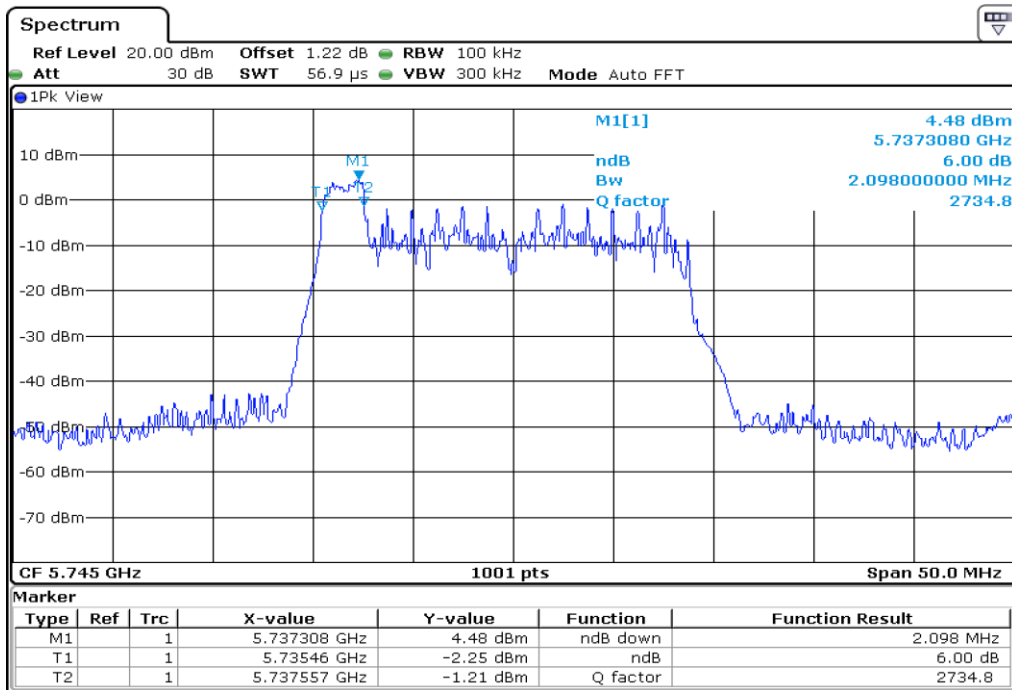

Appendix Data

1. MINIMUM 6 DB BANDWIDTH.....	1
2. MIMIMUM 26 DB BANDWIDTH.....	116
3. 99% OCCUPIED BANDWIDTH	520
4. PEAK POWER SPECTRAL DENSITY	890
5. MAXIMUM COUDUCTED OUTPUT POWER(STADDLE CHANNEL)	1344

Test Band				WLAN_UNI3_AX			
Antenna				Ant 0			
Test Parameters for Channel Bandwidths							
Test Item	No.	Mode	Channel	Bandwidth	RU Tone	RB index	Verdict
6 dB Bandwidth	1	802.11ax HE20	149	20 MHz	26	Low	Pass
	2	802.11ax HE20	149	20 MHz	26	Middle	Pass
	3	802.11ax HE20	149	20 MHz	26	High	Pass
	4	802.11ax HE20	157	20 MHz	26	Low	Pass
	5	802.11ax HE20	157	20 MHz	26	Middle	Pass
	6	802.11ax HE20	157	20 MHz	26	High	Pass
	7	802.11ax HE20	165	20 MHz	26	Low	Pass
	8	802.11ax HE20	165	20 MHz	26	Middle	Pass
	9	802.11ax HE20	165	20 MHz	26	High	Pass
	10	802.11ax HE20	149	20 MHz	52	Low	Pass
	11	802.11ax HE20	149	20 MHz	52	Middle	Pass
	12	802.11ax HE20	149	20 MHz	52	High	Pass
	13	802.11ax HE20	157	20 MHz	52	Low	Pass
	14	802.11ax HE20	157	20 MHz	52	Middle	Pass
	15	802.11ax HE20	157	20 MHz	52	High	Pass
	16	802.11ax HE20	165	20 MHz	52	Low	Pass
	17	802.11ax HE20	165	20 MHz	52	Middle	Pass
	18	802.11ax HE20	165	20 MHz	52	High	Pass
	19	802.11ax HE20	149	20 MHz	106	Low	Pass
	20	802.11ax HE20	149	20 MHz	106	High	Pass
	21	802.11ax HE20	157	20 MHz	106	Low	Pass
	22	802.11ax HE20	157	20 MHz	106	High	Pass
	23	802.11ax HE20	165	20 MHz	106	Low	Pass
	24	802.11ax HE20	165	20 MHz	106	High	Pass
	25	802.11ax HE20	149	20 MHz	242	-	Pass
	26	802.11ax HE20	157	20 MHz	242	-	Pass
	27	802.11ax HE20	165	20 MHz	242	-	Pass
	28	802.11ax HE20	149	20 MHz	SU	-	Pass
	29	802.11ax HE20	157	20 MHz	SU	-	Pass
	30	802.11ax HE20	165	20 MHz	SU	-	Pass

1 6 dB Bandwidth

2 6 dB Bandwidth

3 6 dB Bandwidth

4 6 dB Bandwidth

5 **6 dB Bandwidth**

6 **6 dB Bandwidth**

7 6 dB Bandwidth

8 6 dB Bandwidth