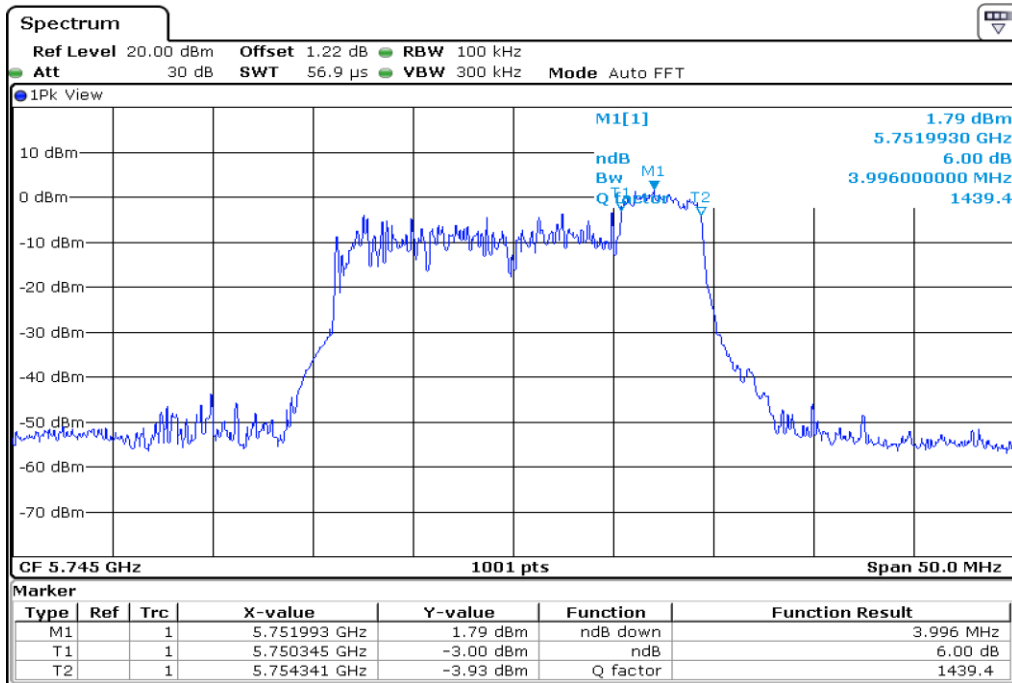

Appendix Data

1. MINIMUM 6 DB BANDWIDTH.....	1
2. MIMIMUM 26 DB BANDWIDTH.....	116
3. 99% OCCUPIED BANDWIDTH	520
4. PEAK POWER SPECTRAL DENSITY	890
5. MAXIMUM COUDUCTED OUTPUT POWER(STADDLE CHANNEL)	1344

9

6 dB Bandwidth

10 6 dB Bandwidth

11 6 dB Bandwidth

12 6 dB Bandwidth

13 6 dB Bandwidth

14 **6 dB Bandwidth**

15 **6 dB Bandwidth**

16 **6 dB Bandwidth**

17 **6 dB Bandwidth**

18	6 dB Bandwidth
-----------	-----------------------

19 6 dB Bandwidth

20 6 dB Bandwidth

21 6 dB Bandwidth

22 6 dB Bandwidth

23 6 dB Bandwidth