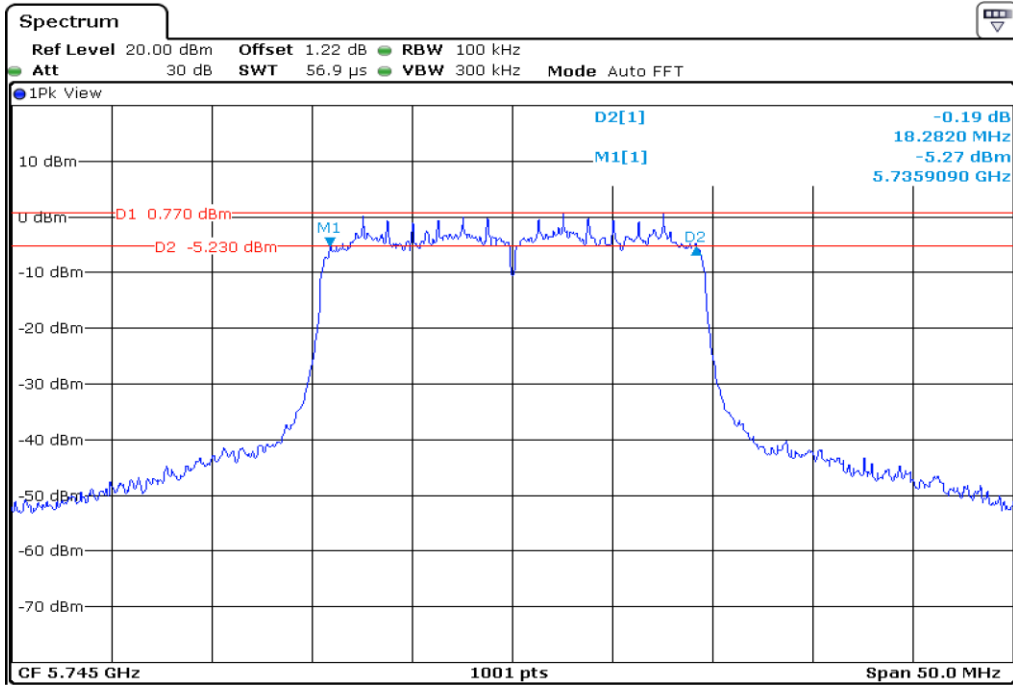

16 **6 dB Bandwidth**

17 **6 dB Bandwidth**

18	6 dB Bandwidth
-----------	-----------------------

19 6 dB Bandwidth

20 6 dB Bandwidth

21 6 dB Bandwidth

22 6 dB Bandwidth

23 6 dB Bandwidth

24 6 dB Bandwidth

25 6 dB Bandwidth

26 6 dB Bandwidth

27	6 dB Bandwidth
----	----------------

28 **6 dB Bandwidth**

29 **6 dB Bandwidth**

30	6 dB Bandwidth
----	----------------

Test Band				WLAN_UNI3_AX			
Antenna				Ant 1			
Test Parameters for Channel Bandwidths							
Test Item	No.	Mode	Channel	Bandwidth	RU Tone	RB index	Verdict
6 dB Bandwidth	1	802.11ax HE20	149	20 MHz	26	Low	Pass
	2	802.11ax HE20	149	20 MHz	26	Middle	Pass
	3	802.11ax HE20	149	20 MHz	26	High	Pass
	4	802.11ax HE20	157	20 MHz	26	Low	Pass
	5	802.11ax HE20	157	20 MHz	26	Middle	Pass
	6	802.11ax HE20	157	20 MHz	26	High	Pass
	7	802.11ax HE20	165	20 MHz	26	Low	Pass
	8	802.11ax HE20	165	20 MHz	26	Middle	Pass
	9	802.11ax HE20	165	20 MHz	26	High	Pass
	10	802.11ax HE20	149	20 MHz	52	Low	Pass
	11	802.11ax HE20	149	20 MHz	52	Middle	Pass
	12	802.11ax HE20	149	20 MHz	52	High	Pass
	13	802.11ax HE20	157	20 MHz	52	Low	Pass
	14	802.11ax HE20	157	20 MHz	52	Middle	Pass
	15	802.11ax HE20	157	20 MHz	52	High	Pass
	16	802.11ax HE20	165	20 MHz	52	Low	Pass
	17	802.11ax HE20	165	20 MHz	52	Middle	Pass
	18	802.11ax HE20	165	20 MHz	52	High	Pass
	19	802.11ax HE20	149	20 MHz	106	Low	Pass
	20	802.11ax HE20	149	20 MHz	106	High	Pass
	21	802.11ax HE20	157	20 MHz	106	Low	Pass
	22	802.11ax HE20	157	20 MHz	106	High	Pass
	23	802.11ax HE20	165	20 MHz	106	Low	Pass
	24	802.11ax HE20	165	20 MHz	106	High	Pass
	25	802.11ax HE20	149	20 MHz	242	-	Pass
	26	802.11ax HE20	157	20 MHz	242	-	Pass
	27	802.11ax HE20	165	20 MHz	242	-	Pass
	28	802.11ax HE20	149	20 MHz	SU	-	Pass
	29	802.11ax HE20	157	20 MHz	SU	-	Pass
	30	802.11ax HE20	165	20 MHz	SU	-	Pass

1 6 dB Bandwidth

2 6 dB Bandwidth

3 **6 dB Bandwidth**

4 **6 dB Bandwidth**

5 **6 dB Bandwidth**

6 **6 dB Bandwidth**

7 6 dB Bandwidth

8 6 dB Bandwidth