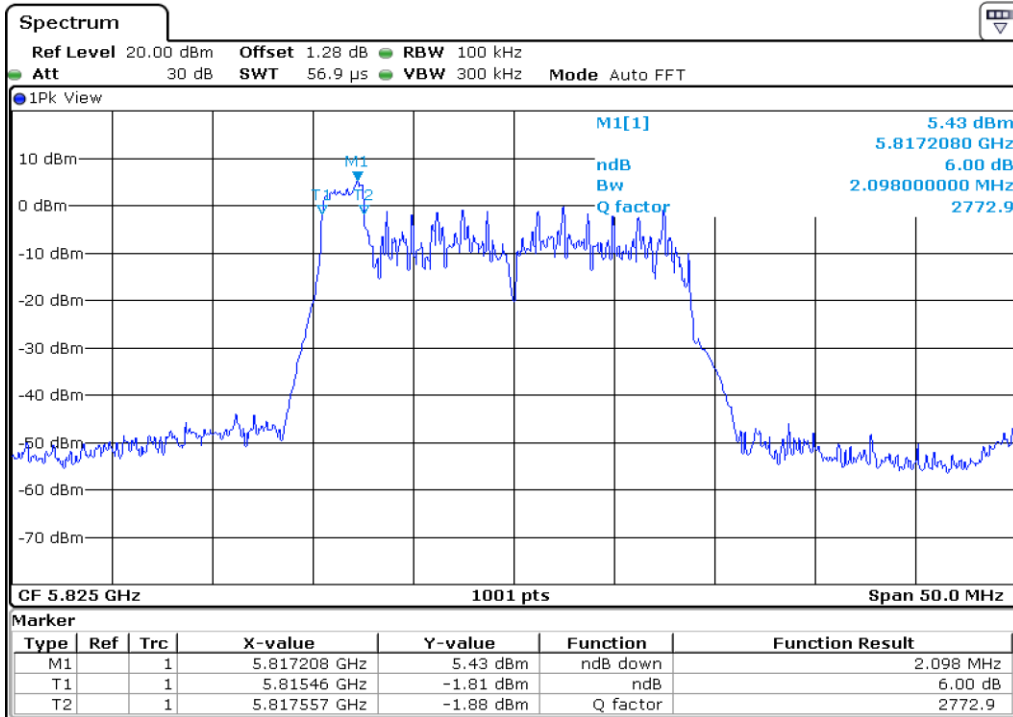

24 6 dB Bandwidth

25 6 dB Bandwidth

26 6 dB Bandwidth

27	6 dB Bandwidth
----	----------------

28 **6 dB Bandwidth**

29 **6 dB Bandwidth**

30	6 dB Bandwidth
----	----------------

Test Band				WLAN_UNI3_AX			
Antenna				Ant 1			
Test Parameters for Channel Bandwidths							
Test Item	No.	Mode	Channel	Bandwidth	RU Tone	RB index	Verdict
6 dB Bandwidth	1	802.11ax HE20	149	20 MHz	26	Low	Pass
	2	802.11ax HE20	149	20 MHz	26	Middle	Pass
	3	802.11ax HE20	149	20 MHz	26	High	Pass
	4	802.11ax HE20	157	20 MHz	26	Low	Pass
	5	802.11ax HE20	157	20 MHz	26	Middle	Pass
	6	802.11ax HE20	157	20 MHz	26	High	Pass
	7	802.11ax HE20	165	20 MHz	26	Low	Pass
	8	802.11ax HE20	165	20 MHz	26	Middle	Pass
	9	802.11ax HE20	165	20 MHz	26	High	Pass
	10	802.11ax HE20	149	20 MHz	52	Low	Pass
	11	802.11ax HE20	149	20 MHz	52	Middle	Pass
	12	802.11ax HE20	149	20 MHz	52	High	Pass
	13	802.11ax HE20	157	20 MHz	52	Low	Pass
	14	802.11ax HE20	157	20 MHz	52	Middle	Pass
	15	802.11ax HE20	157	20 MHz	52	High	Pass
	16	802.11ax HE20	165	20 MHz	52	Low	Pass
	17	802.11ax HE20	165	20 MHz	52	Middle	Pass
	18	802.11ax HE20	165	20 MHz	52	High	Pass
	19	802.11ax HE20	149	20 MHz	106	Low	Pass
	20	802.11ax HE20	149	20 MHz	106	High	Pass
	21	802.11ax HE20	157	20 MHz	106	Low	Pass
	22	802.11ax HE20	157	20 MHz	106	High	Pass
	23	802.11ax HE20	165	20 MHz	106	Low	Pass
	24	802.11ax HE20	165	20 MHz	106	High	Pass
	25	802.11ax HE20	149	20 MHz	242	-	Pass
	26	802.11ax HE20	157	20 MHz	242	-	Pass
	27	802.11ax HE20	165	20 MHz	242	-	Pass
	28	802.11ax HE20	149	20 MHz	SU	-	Pass
	29	802.11ax HE20	157	20 MHz	SU	-	Pass
	30	802.11ax HE20	165	20 MHz	SU	-	Pass

1 6 dB Bandwidth

2 6 dB Bandwidth

3 **6 dB Bandwidth**

4 **6 dB Bandwidth**

5 **6 dB Bandwidth**

6 **6 dB Bandwidth**

7 6 dB Bandwidth

8 6 dB Bandwidth