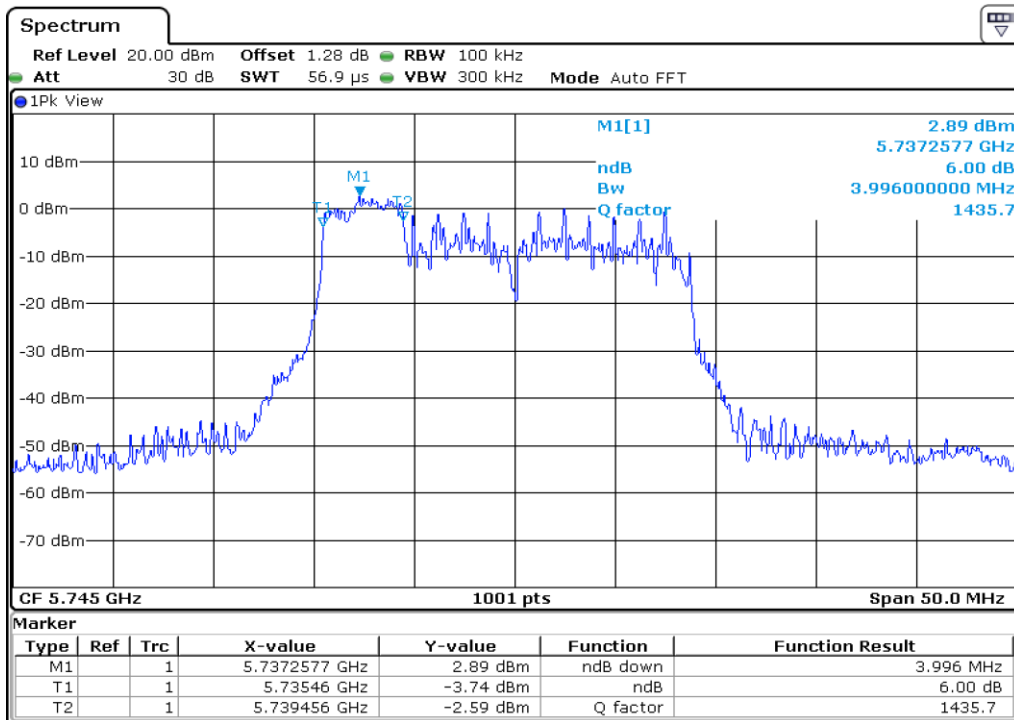

24 6 dB Bandwidth

25 6 dB Bandwidth

26 6 dB Bandwidth

27	6 dB Bandwidth
----	----------------

28 **6 dB Bandwidth**

29 **6 dB Bandwidth**

30	6 dB Bandwidth
----	----------------

Test Band				WLAN_UNI3_AX			
Antenna				Ant 1			
Test Parameters for Channel Bandwidths							
Test Item	No.	Mode	Channel	Bandwidth	RU Tone	RB index	Verdict
6 dB Bandwidth	1	802.11ax HE20	149	20 MHz	26	Low	Pass
	2	802.11ax HE20	149	20 MHz	26	Middle	Pass
	3	802.11ax HE20	149	20 MHz	26	High	Pass
	4	802.11ax HE20	157	20 MHz	26	Low	Pass
	5	802.11ax HE20	157	20 MHz	26	Middle	Pass
	6	802.11ax HE20	157	20 MHz	26	High	Pass
	7	802.11ax HE20	165	20 MHz	26	Low	Pass
	8	802.11ax HE20	165	20 MHz	26	Middle	Pass
	9	802.11ax HE20	165	20 MHz	26	High	Pass
	10	802.11ax HE20	149	20 MHz	52	Low	Pass
	11	802.11ax HE20	149	20 MHz	52	Middle	Pass
	12	802.11ax HE20	149	20 MHz	52	High	Pass
	13	802.11ax HE20	157	20 MHz	52	Low	Pass
	14	802.11ax HE20	157	20 MHz	52	Middle	Pass
	15	802.11ax HE20	157	20 MHz	52	High	Pass
	16	802.11ax HE20	165	20 MHz	52	Low	Pass
	17	802.11ax HE20	165	20 MHz	52	Middle	Pass
	18	802.11ax HE20	165	20 MHz	52	High	Pass
	19	802.11ax HE20	149	20 MHz	106	Low	Pass
	20	802.11ax HE20	149	20 MHz	106	High	Pass
	21	802.11ax HE20	157	20 MHz	106	Low	Pass
	22	802.11ax HE20	157	20 MHz	106	High	Pass
	23	802.11ax HE20	165	20 MHz	106	Low	Pass
	24	802.11ax HE20	165	20 MHz	106	High	Pass
	25	802.11ax HE20	149	20 MHz	242	-	Pass
	26	802.11ax HE20	157	20 MHz	242	-	Pass
	27	802.11ax HE20	165	20 MHz	242	-	Pass
	28	802.11ax HE20	149	20 MHz	SU	-	Pass
	29	802.11ax HE20	157	20 MHz	SU	-	Pass
	30	802.11ax HE20	165	20 MHz	SU	-	Pass

1 6 dB Bandwidth

2 6 dB Bandwidth

3 **6 dB Bandwidth**

4 **6 dB Bandwidth**

5 **6 dB Bandwidth**

6 **6 dB Bandwidth**

7 6 dB Bandwidth

8 6 dB Bandwidth

9	6 dB Bandwidth
---	----------------

10 6 dB Bandwidth

11 6 dB Bandwidth

12 6 dB Bandwidth

13 6 dB Bandwidth

14 **6 dB Bandwidth**

15 **6 dB Bandwidth**

16 6 dB Bandwidth