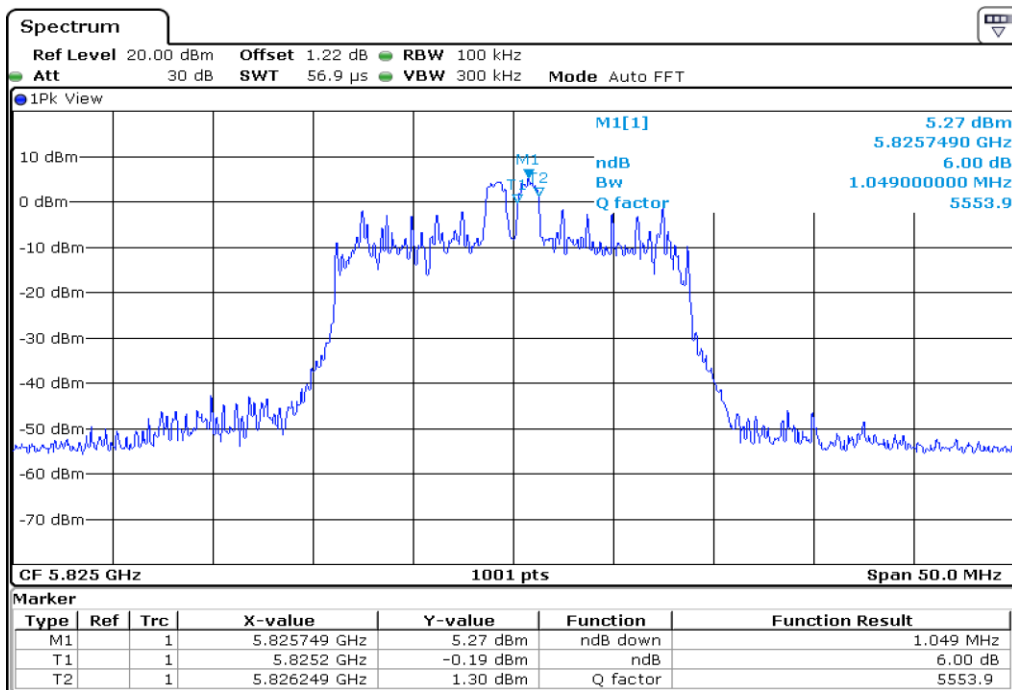

Appendix Data

1. MINIMUM 6 DB BANDWIDTH.....	1
2. MIMIMUM 26 DB BANDWIDTH.....	116
3. 99% OCCUPIED BANDWIDTH	520
4. PEAK POWER SPECTRAL DENSITY	890
5. MAXIMUM COUDUCTED OUTPUT POWER(STADDLE CHANNEL)	1344

Test Band				WLAN_UNI3_AX			
Antenna				Ant 0			
Test Parameters for Channel Bandwidths							
Test Item	No.	Mode	Channel	Bandwidth	RU Tone	RB index	Verdict
6 dB Bandwidth	1	802.11ax HE20	149	20 MHz	26	Low	Pass
	2	802.11ax HE20	149	20 MHz	26	Middle	Pass
	3	802.11ax HE20	149	20 MHz	26	High	Pass
	4	802.11ax HE20	157	20 MHz	26	Low	Pass
	5	802.11ax HE20	157	20 MHz	26	Middle	Pass
	6	802.11ax HE20	157	20 MHz	26	High	Pass
	7	802.11ax HE20	165	20 MHz	26	Low	Pass
	8	802.11ax HE20	165	20 MHz	26	Middle	Pass
	9	802.11ax HE20	165	20 MHz	26	High	Pass
	10	802.11ax HE20	149	20 MHz	52	Low	Pass
	11	802.11ax HE20	149	20 MHz	52	Middle	Pass
	12	802.11ax HE20	149	20 MHz	52	High	Pass
	13	802.11ax HE20	157	20 MHz	52	Low	Pass
	14	802.11ax HE20	157	20 MHz	52	Middle	Pass
	15	802.11ax HE20	157	20 MHz	52	High	Pass
	16	802.11ax HE20	165	20 MHz	52	Low	Pass
	17	802.11ax HE20	165	20 MHz	52	Middle	Pass
	18	802.11ax HE20	165	20 MHz	52	High	Pass
	19	802.11ax HE20	149	20 MHz	106	Low	Pass
	20	802.11ax HE20	149	20 MHz	106	High	Pass
	21	802.11ax HE20	157	20 MHz	106	Low	Pass
	22	802.11ax HE20	157	20 MHz	106	High	Pass
	23	802.11ax HE20	165	20 MHz	106	Low	Pass
	24	802.11ax HE20	165	20 MHz	106	High	Pass
	25	802.11ax HE20	149	20 MHz	242	-	Pass
	26	802.11ax HE20	157	20 MHz	242	-	Pass
	27	802.11ax HE20	165	20 MHz	242	-	Pass
	28	802.11ax HE20	149	20 MHz	SU	-	Pass
	29	802.11ax HE20	157	20 MHz	SU	-	Pass
	30	802.11ax HE20	165	20 MHz	SU	-	Pass

1 6 dB Bandwidth

2 6 dB Bandwidth

3 6 dB Bandwidth

4 6 dB Bandwidth

5 **6 dB Bandwidth**

6 **6 dB Bandwidth**

7 6 dB Bandwidth

8 6 dB Bandwidth

9

6 dB Bandwidth

10 6 dB Bandwidth

11 6 dB Bandwidth

12 6 dB Bandwidth

13 6 dB Bandwidth

14 **6 dB Bandwidth**

15 **6 dB Bandwidth**