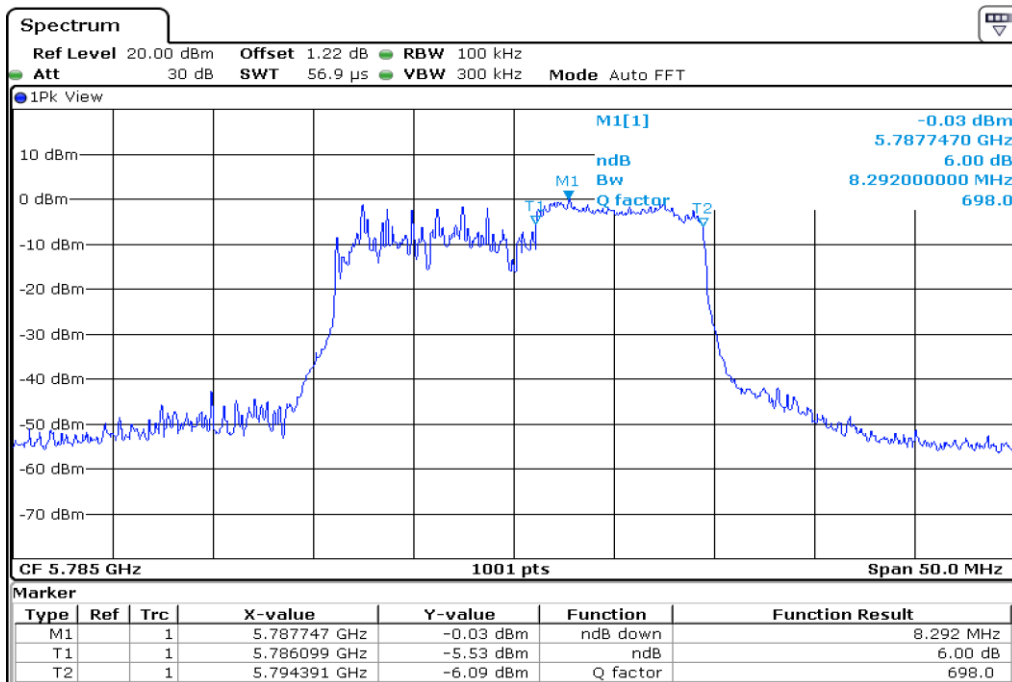

16 **6 dB Bandwidth**

17 **6 dB Bandwidth**

18	6 dB Bandwidth
-----------	-----------------------

19 6 dB Bandwidth

20 6 dB Bandwidth

21 6 dB Bandwidth

22 6 dB Bandwidth

23 6 dB Bandwidth

24 6 dB Bandwidth

25 6 dB Bandwidth

26 6 dB Bandwidth

27	6 dB Bandwidth
----	----------------

28 **6 dB Bandwidth**

29 **6 dB Bandwidth**

30	6 dB Bandwidth
----	----------------

Test Band				WLAN_UNI3_AX			
Antenna				Ant 1			
Test Parameters for Channel Bandwidths							
Test Item	No.	Mode	Channel	Bandwidth	RU Tone	RB index	Verdict
6 dB Bandwidth	1	802.11ax HE20	149	20 MHz	26	Low	Pass
	2	802.11ax HE20	149	20 MHz	26	Middle	Pass
	3	802.11ax HE20	149	20 MHz	26	High	Pass
	4	802.11ax HE20	157	20 MHz	26	Low	Pass
	5	802.11ax HE20	157	20 MHz	26	Middle	Pass
	6	802.11ax HE20	157	20 MHz	26	High	Pass
	7	802.11ax HE20	165	20 MHz	26	Low	Pass
	8	802.11ax HE20	165	20 MHz	26	Middle	Pass
	9	802.11ax HE20	165	20 MHz	26	High	Pass
	10	802.11ax HE20	149	20 MHz	52	Low	Pass
	11	802.11ax HE20	149	20 MHz	52	Middle	Pass
	12	802.11ax HE20	149	20 MHz	52	High	Pass
	13	802.11ax HE20	157	20 MHz	52	Low	Pass
	14	802.11ax HE20	157	20 MHz	52	Middle	Pass
	15	802.11ax HE20	157	20 MHz	52	High	Pass
	16	802.11ax HE20	165	20 MHz	52	Low	Pass
	17	802.11ax HE20	165	20 MHz	52	Middle	Pass
	18	802.11ax HE20	165	20 MHz	52	High	Pass
	19	802.11ax HE20	149	20 MHz	106	Low	Pass
	20	802.11ax HE20	149	20 MHz	106	High	Pass
	21	802.11ax HE20	157	20 MHz	106	Low	Pass
	22	802.11ax HE20	157	20 MHz	106	High	Pass
	23	802.11ax HE20	165	20 MHz	106	Low	Pass
	24	802.11ax HE20	165	20 MHz	106	High	Pass
	25	802.11ax HE20	149	20 MHz	242	-	Pass
	26	802.11ax HE20	157	20 MHz	242	-	Pass
	27	802.11ax HE20	165	20 MHz	242	-	Pass
	28	802.11ax HE20	149	20 MHz	SU	-	Pass
	29	802.11ax HE20	157	20 MHz	SU	-	Pass
	30	802.11ax HE20	165	20 MHz	SU	-	Pass