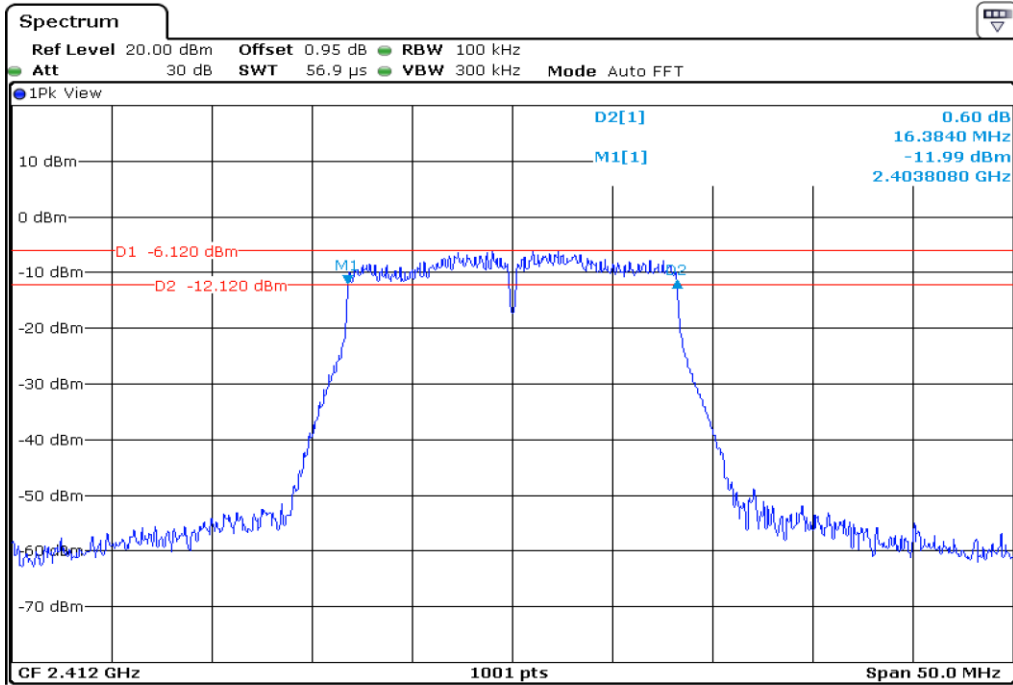

4 6 dB Bandwidth