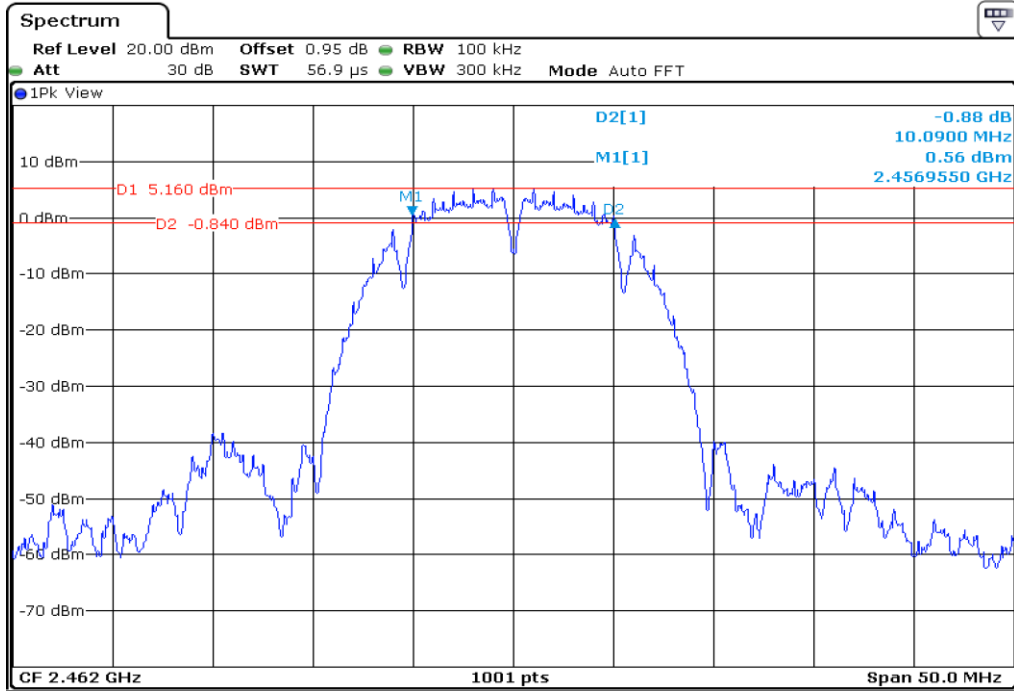

Appendix Data

1. MINIMUM 6 DB BANDWIDTH.....	1
2. 100 KHZ BANDWIDTH OUTSIDE THE FREQUENCY BAND	20
3. 99% OCCUPIED BANDWIDTH	62
4. PEAK POWER SPECTRAL DENSITY	80

Test Band				WLAN_2.4GHz			
Antenna				Ant 0			
Test Parameters for Channel Bandwidths							
Test Item	No.	Mode	Channel	Bandwidth	RU Tone	RB index	Verdict
6 dB Bandwidth	1	802.11 b	1	20 MHz	-	-	Pass
	2	802.11 b	6	20 MHz	-	-	Pass
	3	802.11 b	11	20 MHz	-	-	Pass
	4	802.11 g	1	20 MHz	-	-	Pass
	5	802.11 g	6	20 MHz	-	-	Pass
	6	802.11 g	11	20 MHz	-	-	Pass
	7	802.11 n20	1	20 MHz	-	-	Pass
	8	802.11 n20	6	20 MHz	-	-	Pass
	9	802.11 n20	11	20 MHz	-	-	Pass
	10	802.11 n40	3	40 MHz	-	-	Pass
	11	802.11 n40	6	40 MHz	-	-	Pass
	12	802.11 n40	9	40 MHz	-	-	Pass

1	6 dB Bandwidth
---	----------------

2	6 dB Bandwidth
---	----------------

3	6 dB Bandwidth
---	----------------

4 6 dB Bandwidth

5 6 dB Bandwidth

6	6 dB Bandwidth
---	----------------

7 6 dB Bandwidth

8 6 dB Bandwidth

9	6 dB Bandwidth
---	----------------

10 **6 dB Bandwidth**

11 **6 dB Bandwidth**

12	6 dB Bandwidth
----	----------------

Test Band				WLAN_2.4GHz			
Antenna				Ant 1			
Test Parameters for Channel Bandwidths							
Test Item	No.	Mode	Channel	Bandwidth	RU Tone	RB index	Verdict
6 dB Bandwidth	1	802.11 b	1	20 MHz	-	-	Pass
	2	802.11 b	6	20 MHz	-	-	Pass
	3	802.11 b	11	20 MHz	-	-	Pass
	4	802.11 g	1	20 MHz	-	-	Pass
	5	802.11 g	6	20 MHz	-	-	Pass
	6	802.11 g	11	20 MHz	-	-	Pass
	7	802.11 n20	1	20 MHz	-	-	Pass
	8	802.11 n20	6	20 MHz	-	-	Pass
	9	802.11 n20	11	20 MHz	-	-	Pass
	10	802.11 n40	3	40 MHz	-	-	Pass
	11	802.11 n40	6	40 MHz	-	-	Pass
	12	802.11 n40	9	40 MHz	-	-	Pass