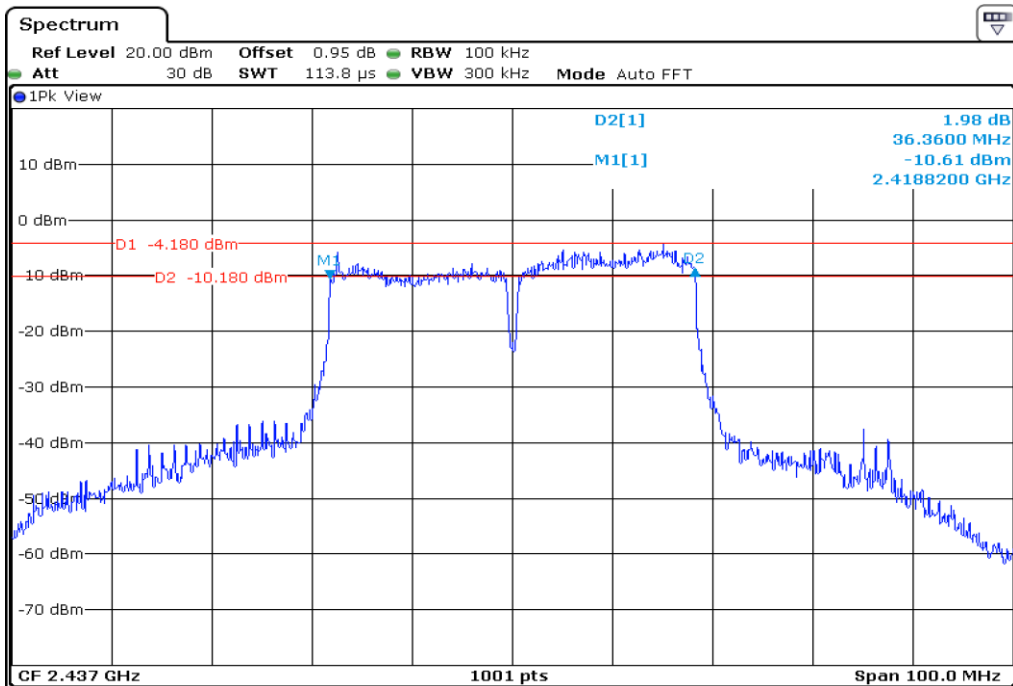

Appendix Data

1. MINIMUM 6 DB BANDWIDTH.....	1
2. 100 KHZ BANDWIDTH OUTSIDE THE FREQUENCY BAND	20
3. 99% OCCUPIED BANDWIDTH	62
4. PEAK POWER SPECTRAL DENSITY	80

Test Band				WLAN_2.4GHz			
Antenna				Ant 0			
Test Parameters for Channel Bandwidths							
Test Item	No.	Mode	Channel	Bandwidth	RU Tone	RB index	Verdict
6 dB Bandwidth	1	802.11 b	1	20 MHz	-	-	Pass
	2	802.11 b	6	20 MHz	-	-	Pass
	3	802.11 b	11	20 MHz	-	-	Pass
	4	802.11 g	1	20 MHz	-	-	Pass
	5	802.11 g	6	20 MHz	-	-	Pass
	6	802.11 g	11	20 MHz	-	-	Pass
	7	802.11 n20	1	20 MHz	-	-	Pass
	8	802.11 n20	6	20 MHz	-	-	Pass
	9	802.11 n20	11	20 MHz	-	-	Pass
	10	802.11 n40	3	40 MHz	-	-	Pass
	11	802.11 n40	6	40 MHz	-	-	Pass
	12	802.11 n40	9	40 MHz	-	-	Pass

1	6 dB Bandwidth
---	----------------

2	6 dB Bandwidth
---	----------------

3	6 dB Bandwidth
---	----------------

4 6 dB Bandwidth

5 6 dB Bandwidth

6	6 dB Bandwidth
---	----------------

7 6 dB Bandwidth

8 6 dB Bandwidth

9	6 dB Bandwidth
---	----------------

10 **6 dB Bandwidth**

11 **6 dB Bandwidth**

12	6 dB Bandwidth
----	----------------

Test Band				WLAN_2.4GHz			
Antenna				Ant 1			
Test Parameters for Channel Bandwidths							
Test Item	No.	Mode	Channel	Bandwidth	RU Tone	RB index	Verdict
6 dB Bandwidth	1	802.11 b	1	20 MHz	-	-	Pass
	2	802.11 b	6	20 MHz	-	-	Pass
	3	802.11 b	11	20 MHz	-	-	Pass
	4	802.11 g	1	20 MHz	-	-	Pass
	5	802.11 g	6	20 MHz	-	-	Pass
	6	802.11 g	11	20 MHz	-	-	Pass
	7	802.11 n20	1	20 MHz	-	-	Pass
	8	802.11 n20	6	20 MHz	-	-	Pass
	9	802.11 n20	11	20 MHz	-	-	Pass
	10	802.11 n40	3	40 MHz	-	-	Pass
	11	802.11 n40	6	40 MHz	-	-	Pass
	12	802.11 n40	9	40 MHz	-	-	Pass