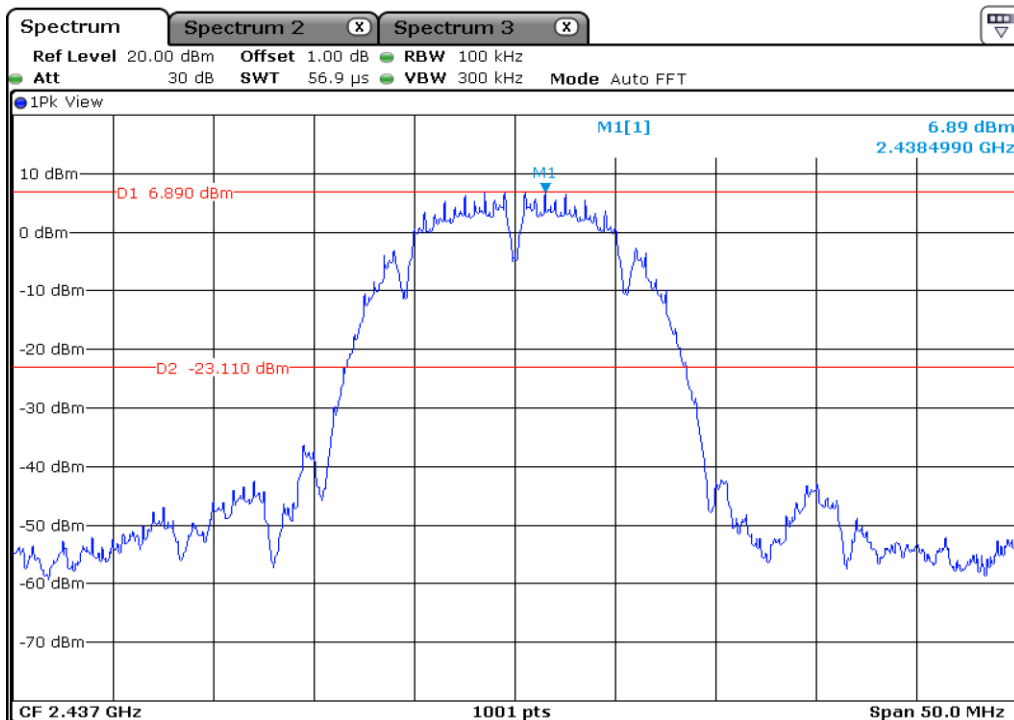

Test Band				WLAN_2.4GHz			
Antenna				Ant 1			
Test Parameters for Channel Bandwidths							
Test Item	No.	Mode	Channel	Bandwidth	RU Tone	RB index	Verdict
100 kHz Bandwidth	1	802.11 b	1	20 MHz	-	-	Pass
	2	802.11 b	6	20 MHz	-	-	Pass
	3	802.11 b	11	20 MHz	-	-	Pass
	4	802.11 g	1	20 MHz	-	-	Pass
	5	802.11 g	6	20 MHz	-	-	Pass
	6	802.11 g	11	20 MHz	-	-	Pass
	7	802.11 n20	1	20 MHz	-	-	Pass
	8	802.11 n20	6	20 MHz	-	-	Pass
	9	802.11 n20	11	20 MHz	-	-	Pass
	10	802.11 n40	3	40 MHz	-	-	Pass
	11	802.11 n40	6	40 MHz	-	-	Pass
	12	802.11 n40	9	40 MHz	-	-	Pass

1 100 kHz Bandwidth

1.1 100 kHz Bandwidth

1.2	100 kHz Bandwidth
-----	-------------------

2	100 kHz Bandwidth
---	-------------------

2.1	100 kHz Bandwidth
-----	-------------------

2.2	100 kHz Bandwidth
-----	-------------------