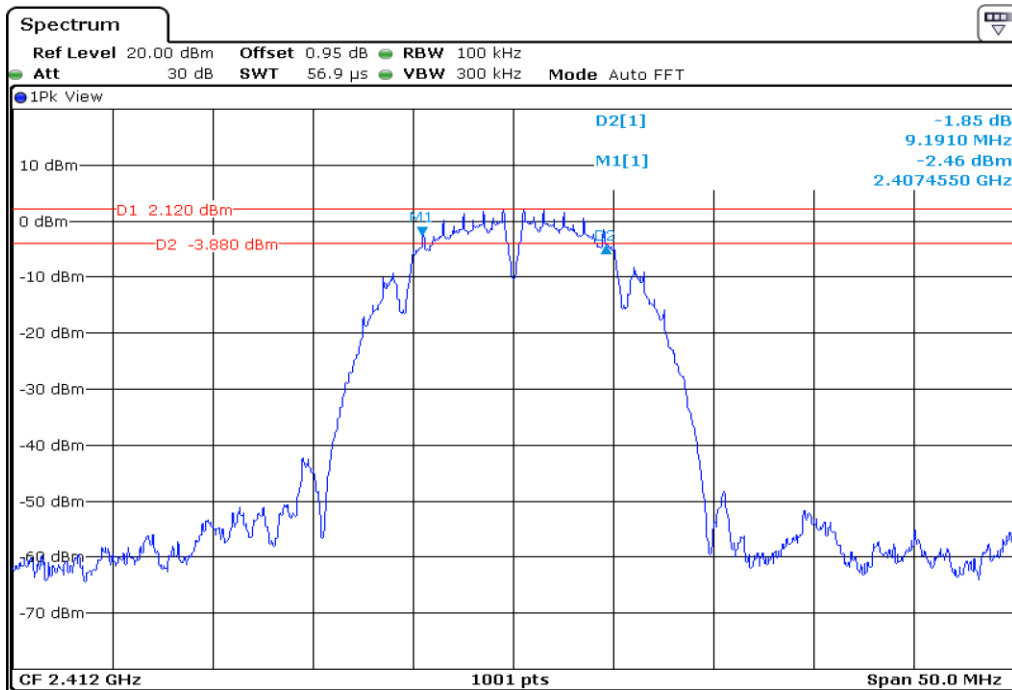

Appendix Data

1. MINIMUM 6 DB BANDWIDTH.....	1
2. 100 KHZ BANDWIDTH OUTSIDE THE FREQUENCY BAND	20
3. 99% OCCUPIED BANDWIDTH	62
4. PEAK POWER SPECTRAL DENSITY	80

Test Band				WLAN_2.4GHz			
Antenna				Ant 0			
Test Parameters for Channel Bandwidths							
Test Item	No.	Mode	Channel	Bandwidth	RU Tone	RB index	Verdict
6 dB Bandwidth	1	802.11 b	1	20 MHz	-	-	Pass
	2	802.11 b	6	20 MHz	-	-	Pass
	3	802.11 b	11	20 MHz	-	-	Pass
	4	802.11 g	1	20 MHz	-	-	Pass
	5	802.11 g	6	20 MHz	-	-	Pass
	6	802.11 g	11	20 MHz	-	-	Pass
	7	802.11 n20	1	20 MHz	-	-	Pass
	8	802.11 n20	6	20 MHz	-	-	Pass
	9	802.11 n20	11	20 MHz	-	-	Pass
	10	802.11 n40	3	40 MHz	-	-	Pass
	11	802.11 n40	6	40 MHz	-	-	Pass
	12	802.11 n40	9	40 MHz	-	-	Pass

1	6 dB Bandwidth
---	----------------

2	6 dB Bandwidth
---	----------------

3	6 dB Bandwidth
---	----------------

4 6 dB Bandwidth

5 6 dB Bandwidth

6	6 dB Bandwidth
---	----------------

7 6 dB Bandwidth

8 6 dB Bandwidth

9	6 dB Bandwidth
---	----------------

10 **6 dB Bandwidth**

11 **6 dB Bandwidth**

12	6 dB Bandwidth
----	----------------

Test Band				WLAN_2.4GHz			
Antenna				Ant 1			
Test Parameters for Channel Bandwidths							
Test Item	No.	Mode	Channel	Bandwidth	RU Tone	RB index	Verdict
6 dB Bandwidth	1	802.11 b	1	20 MHz	-	-	Pass
	2	802.11 b	6	20 MHz	-	-	Pass
	3	802.11 b	11	20 MHz	-	-	Pass
	4	802.11 g	1	20 MHz	-	-	Pass
	5	802.11 g	6	20 MHz	-	-	Pass
	6	802.11 g	11	20 MHz	-	-	Pass
	7	802.11 n20	1	20 MHz	-	-	Pass
	8	802.11 n20	6	20 MHz	-	-	Pass
	9	802.11 n20	11	20 MHz	-	-	Pass
	10	802.11 n40	3	40 MHz	-	-	Pass
	11	802.11 n40	6	40 MHz	-	-	Pass
	12	802.11 n40	9	40 MHz	-	-	Pass