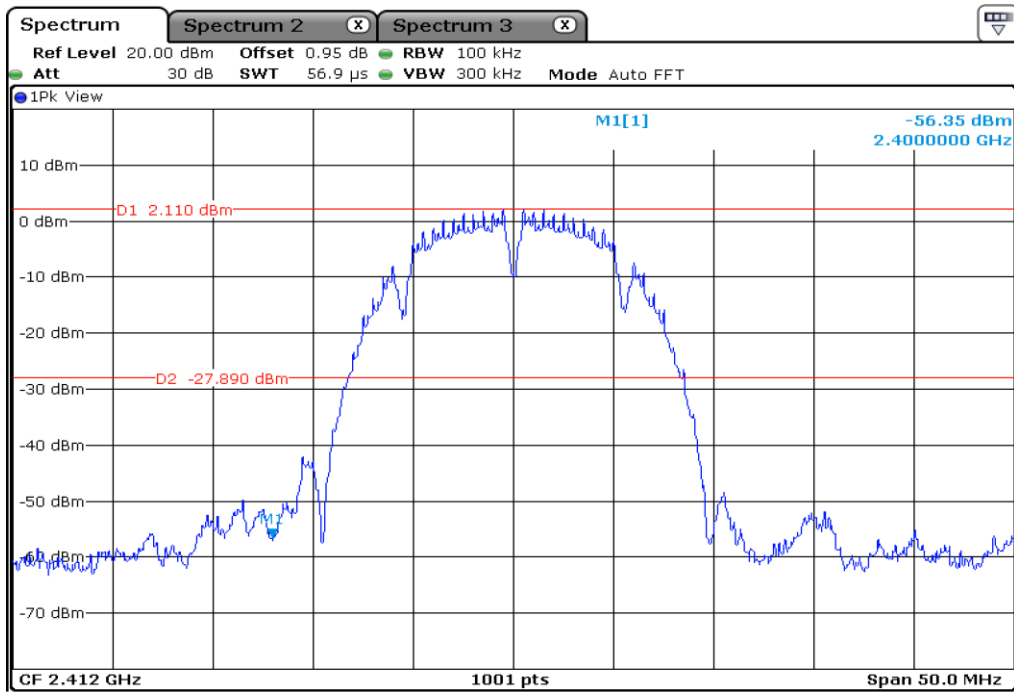

9	6 dB Bandwidth
---	----------------

10 6 dB Bandwidth

11 6 dB Bandwidth

12	6 dB Bandwidth
----	----------------

Test Band				WLAN_2.4GHz			
Antenna				Ant 0			
Test Parameters for Channel Bandwidths							
Test Item	No.	Mode	Channel	Bandwidth	RU Tone	RB index	Verdict
100 kHz Bandwidth	1	802.11 b	1	20 MHz	-	-	Pass
	2	802.11 b	6	20 MHz	-	-	Pass
	3	802.11 b	11	20 MHz	-	-	Pass
	4	802.11 g	1	20 MHz	-	-	Pass
	5	802.11 g	6	20 MHz	-	-	Pass
	6	802.11 g	11	20 MHz	-	-	Pass
	7	802.11 n20	1	20 MHz	-	-	Pass
	8	802.11 n20	6	20 MHz	-	-	Pass
	9	802.11 n20	11	20 MHz	-	-	Pass
	10	802.11 n40	3	40 MHz	-	-	Pass
	11	802.11 n40	6	40 MHz	-	-	Pass
	12	802.11 n40	9	40 MHz	-	-	Pass

1	100 kHz Bandwidth
---	-------------------

1.1	100 kHz Bandwidth
-----	-------------------

1.2	100 kHz Bandwidth
-----	-------------------

2	100 kHz Bandwidth
---	-------------------

2.1 | **100 kHz Bandwidth**