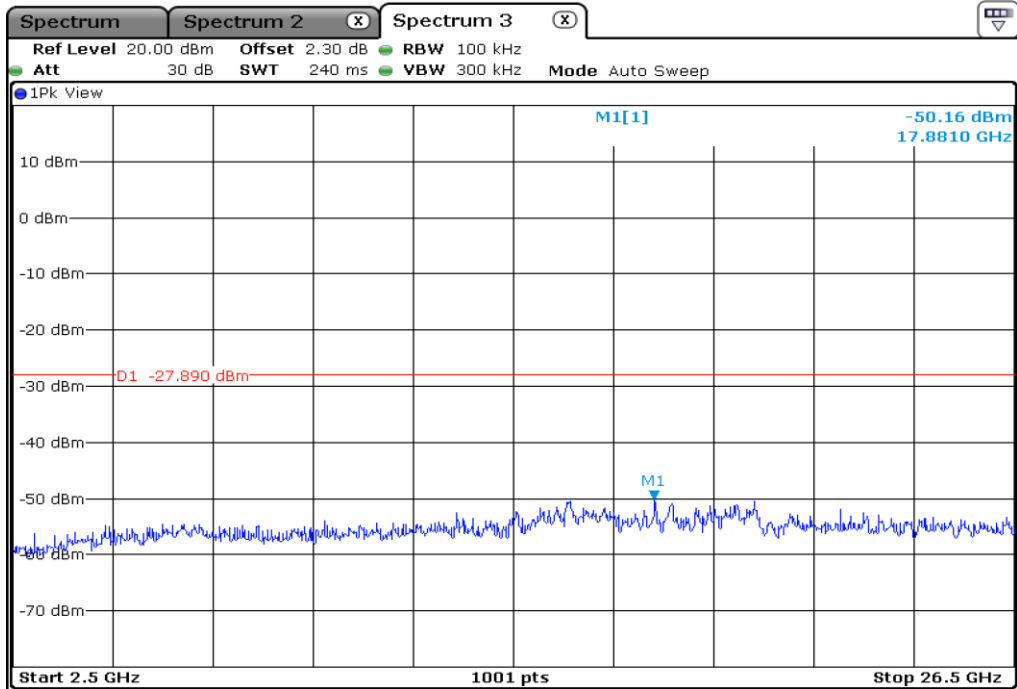

1.1	100 kHz Bandwidth

1.2	100 kHz Bandwidth