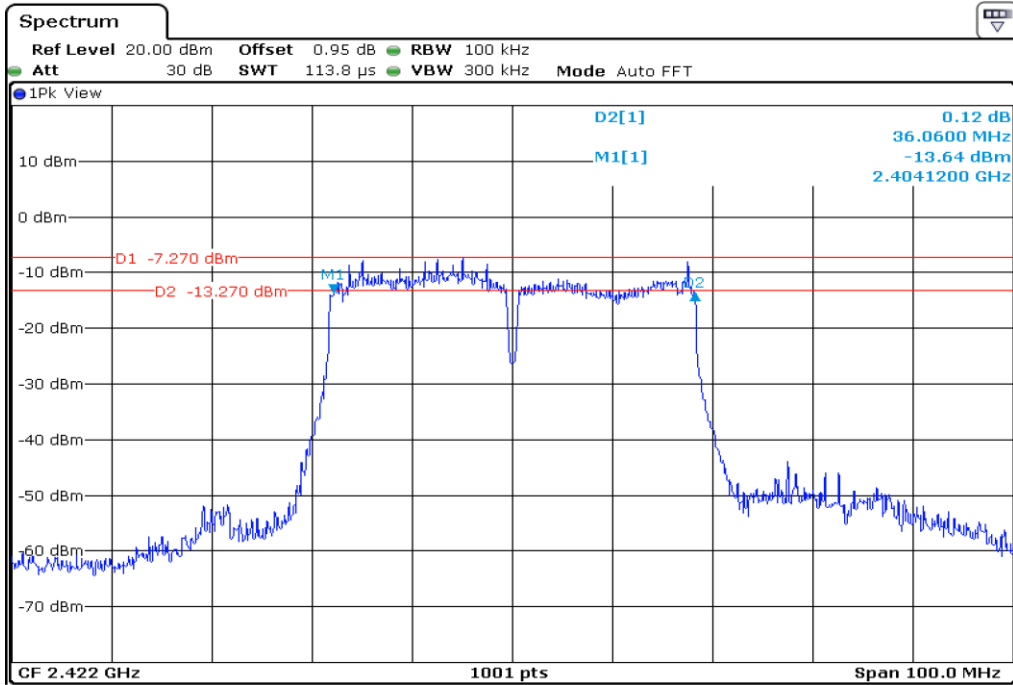

Appendix Data

1. MINIMUM 6 DB BANDWIDTH.....	1
2. 100 KHZ BANDWIDTH OUTSIDE THE FREQUENCY BAND	20
3. 99% OCCUPIED BANDWIDTH	62
4. PEAK POWER SPECTRAL DENSITY	80

Test Band				WLAN_2.4GHz			
Antenna				Ant 0			
Test Parameters for Channel Bandwidths							
Test Item	No.	Mode	Channel	Bandwidth	RU Tone	RB index	Verdict
6 dB Bandwidth	1	802.11 b	1	20 MHz	-	-	Pass
	2	802.11 b	6	20 MHz	-	-	Pass
	3	802.11 b	11	20 MHz	-	-	Pass
	4	802.11 g	1	20 MHz	-	-	Pass
	5	802.11 g	6	20 MHz	-	-	Pass
	6	802.11 g	11	20 MHz	-	-	Pass
	7	802.11 n20	1	20 MHz	-	-	Pass
	8	802.11 n20	6	20 MHz	-	-	Pass
	9	802.11 n20	11	20 MHz	-	-	Pass
	10	802.11 n40	3	40 MHz	-	-	Pass
	11	802.11 n40	6	40 MHz	-	-	Pass
	12	802.11 n40	9	40 MHz	-	-	Pass

1	6 dB Bandwidth
---	----------------

2	6 dB Bandwidth
---	----------------

3	6 dB Bandwidth
---	----------------

4 6 dB Bandwidth

5 6 dB Bandwidth

6	6 dB Bandwidth
---	----------------

7 6 dB Bandwidth

8 6 dB Bandwidth

9	6 dB Bandwidth
---	----------------

10 **6 dB Bandwidth**

11 **6 dB Bandwidth**

12	6 dB Bandwidth
----	----------------

Test Band				WLAN_2.4GHz			
Antenna				Ant 1			
Test Parameters for Channel Bandwidths							
Test Item	No.	Mode	Channel	Bandwidth	RU Tone	RB index	Verdict
6 dB Bandwidth	1	802.11 b	1	20 MHz	-	-	Pass
	2	802.11 b	6	20 MHz	-	-	Pass
	3	802.11 b	11	20 MHz	-	-	Pass
	4	802.11 g	1	20 MHz	-	-	Pass
	5	802.11 g	6	20 MHz	-	-	Pass
	6	802.11 g	11	20 MHz	-	-	Pass
	7	802.11 n20	1	20 MHz	-	-	Pass
	8	802.11 n20	6	20 MHz	-	-	Pass
	9	802.11 n20	11	20 MHz	-	-	Pass
	10	802.11 n40	3	40 MHz	-	-	Pass
	11	802.11 n40	6	40 MHz	-	-	Pass
	12	802.11 n40	9	40 MHz	-	-	Pass