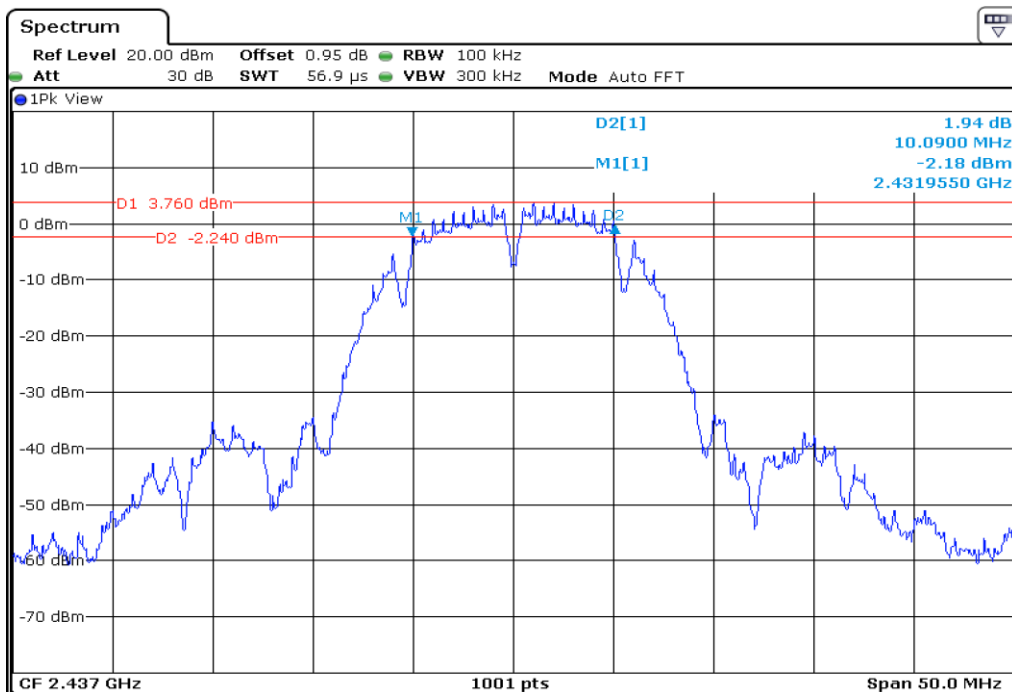

Appendix Data

1. MINIMUM 6 DB BANDWIDTH.....	1
2. 100 KHZ BANDWIDTH OUTSIDE THE FREQUENCY BAND	20
3. 99% OCCUPIED BANDWIDTH	62
4. PEAK POWER SPECTRAL DENSITY	80

Test Band				WLAN_2.4GHz			
Antenna				Ant 0			
Test Parameters for Channel Bandwidths							
Test Item	No.	Mode	Channel	Bandwidth	RU Tone	RB index	Verdict
6 dB Bandwidth	1	802.11 b	1	20 MHz	-	-	Pass
	2	802.11 b	6	20 MHz	-	-	Pass
	3	802.11 b	11	20 MHz	-	-	Pass
	4	802.11 g	1	20 MHz	-	-	Pass
	5	802.11 g	6	20 MHz	-	-	Pass
	6	802.11 g	11	20 MHz	-	-	Pass
	7	802.11 n20	1	20 MHz	-	-	Pass
	8	802.11 n20	6	20 MHz	-	-	Pass
	9	802.11 n20	11	20 MHz	-	-	Pass
	10	802.11 n40	3	40 MHz	-	-	Pass
	11	802.11 n40	6	40 MHz	-	-	Pass
	12	802.11 n40	9	40 MHz	-	-	Pass

1	6 dB Bandwidth
---	----------------

2	6 dB Bandwidth
---	----------------

3	6 dB Bandwidth
---	----------------

4 6 dB Bandwidth

5 6 dB Bandwidth

6	6 dB Bandwidth
---	----------------

7 6 dB Bandwidth

8 6 dB Bandwidth

9	6 dB Bandwidth
---	----------------

10 **6 dB Bandwidth**

11 **6 dB Bandwidth**

12	6 dB Bandwidth
----	----------------

Test Band				WLAN_2.4GHz			
Antenna				Ant 1			
Test Parameters for Channel Bandwidths							
Test Item	No.	Mode	Channel	Bandwidth	RU Tone	RB index	Verdict
6 dB Bandwidth	1	802.11 b	1	20 MHz	-	-	Pass
	2	802.11 b	6	20 MHz	-	-	Pass
	3	802.11 b	11	20 MHz	-	-	Pass
	4	802.11 g	1	20 MHz	-	-	Pass
	5	802.11 g	6	20 MHz	-	-	Pass
	6	802.11 g	11	20 MHz	-	-	Pass
	7	802.11 n20	1	20 MHz	-	-	Pass
	8	802.11 n20	6	20 MHz	-	-	Pass
	9	802.11 n20	11	20 MHz	-	-	Pass
	10	802.11 n40	3	40 MHz	-	-	Pass
	11	802.11 n40	6	40 MHz	-	-	Pass
	12	802.11 n40	9	40 MHz	-	-	Pass