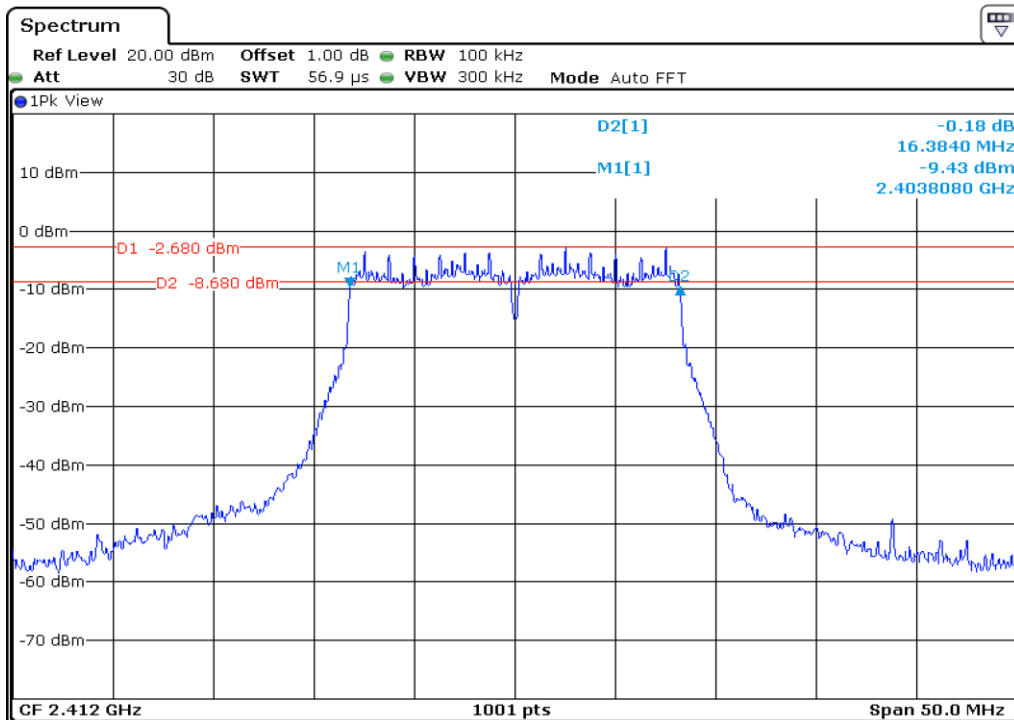

9	6 dB Bandwidth
---	----------------

10 **6 dB Bandwidth**

11 **6 dB Bandwidth**

12	6 dB Bandwidth
----	----------------

Test Band				WLAN_2.4GHz			
Antenna				Ant 1			
Test Parameters for Channel Bandwidths							
Test Item	No.	Mode	Channel	Bandwidth	RU Tone	RB index	Verdict
6 dB Bandwidth	1	802.11 b	1	20 MHz	-	-	Pass
	2	802.11 b	6	20 MHz	-	-	Pass
	3	802.11 b	11	20 MHz	-	-	Pass
	4	802.11 g	1	20 MHz	-	-	Pass
	5	802.11 g	6	20 MHz	-	-	Pass
	6	802.11 g	11	20 MHz	-	-	Pass
	7	802.11 n20	1	20 MHz	-	-	Pass
	8	802.11 n20	6	20 MHz	-	-	Pass
	9	802.11 n20	11	20 MHz	-	-	Pass
	10	802.11 n40	3	40 MHz	-	-	Pass
	11	802.11 n40	6	40 MHz	-	-	Pass
	12	802.11 n40	9	40 MHz	-	-	Pass

1 6 dB Bandwidth

2 6 dB Bandwidth

3	6 dB Bandwidth
---	----------------

4 **6 dB Bandwidth**

5 **6 dB Bandwidth**

6	6 dB Bandwidth
---	----------------

7 6 dB Bandwidth

8 6 dB Bandwidth