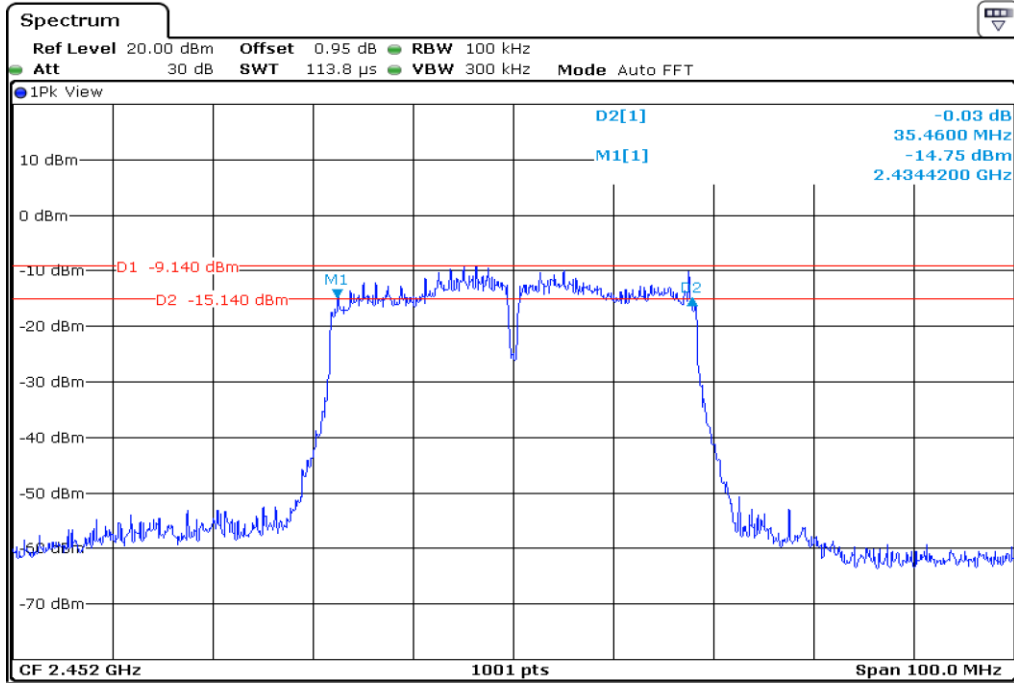

Appendix Data

1. MINIMUM 6 DB BANDWIDTH.....	1
2. 100 KHZ BANDWIDTH OUTSIDE THE FREQUENCY BAND	20
3. 99% OCCUPIED BANDWIDTH	62
4. PEAK POWER SPECTRAL DENSITY	80

Test Band				WLAN_2.4GHz			
Antenna				Ant 0			
Test Parameters for Channel Bandwidths							
Test Item	No.	Mode	Channel	Bandwidth	RU Tone	RB index	Verdict
6 dB Bandwidth	1	802.11 b	1	20 MHz	-	-	Pass
	2	802.11 b	6	20 MHz	-	-	Pass
	3	802.11 b	11	20 MHz	-	-	Pass
	4	802.11 g	1	20 MHz	-	-	Pass
	5	802.11 g	6	20 MHz	-	-	Pass
	6	802.11 g	11	20 MHz	-	-	Pass
	7	802.11 n20	1	20 MHz	-	-	Pass
	8	802.11 n20	6	20 MHz	-	-	Pass
	9	802.11 n20	11	20 MHz	-	-	Pass
	10	802.11 n40	3	40 MHz	-	-	Pass
	11	802.11 n40	6	40 MHz	-	-	Pass
	12	802.11 n40	9	40 MHz	-	-	Pass

1	6 dB Bandwidth
---	----------------

2	6 dB Bandwidth
---	----------------

3	6 dB Bandwidth
---	----------------

4 6 dB Bandwidth

5 6 dB Bandwidth

6	6 dB Bandwidth
---	----------------

7 6 dB Bandwidth

8 6 dB Bandwidth

9	6 dB Bandwidth
---	----------------

10 **6 dB Bandwidth**

11 **6 dB Bandwidth**

12	6 dB Bandwidth
----	----------------

Test Band				WLAN_2.4GHz			
Antenna				Ant 1			
Test Parameters for Channel Bandwidths							
Test Item	No.	Mode	Channel	Bandwidth	RU Tone	RB index	Verdict
6 dB Bandwidth	1	802.11 b	1	20 MHz	-	-	Pass
	2	802.11 b	6	20 MHz	-	-	Pass
	3	802.11 b	11	20 MHz	-	-	Pass
	4	802.11 g	1	20 MHz	-	-	Pass
	5	802.11 g	6	20 MHz	-	-	Pass
	6	802.11 g	11	20 MHz	-	-	Pass
	7	802.11 n20	1	20 MHz	-	-	Pass
	8	802.11 n20	6	20 MHz	-	-	Pass
	9	802.11 n20	11	20 MHz	-	-	Pass
	10	802.11 n40	3	40 MHz	-	-	Pass
	11	802.11 n40	6	40 MHz	-	-	Pass
	12	802.11 n40	9	40 MHz	-	-	Pass