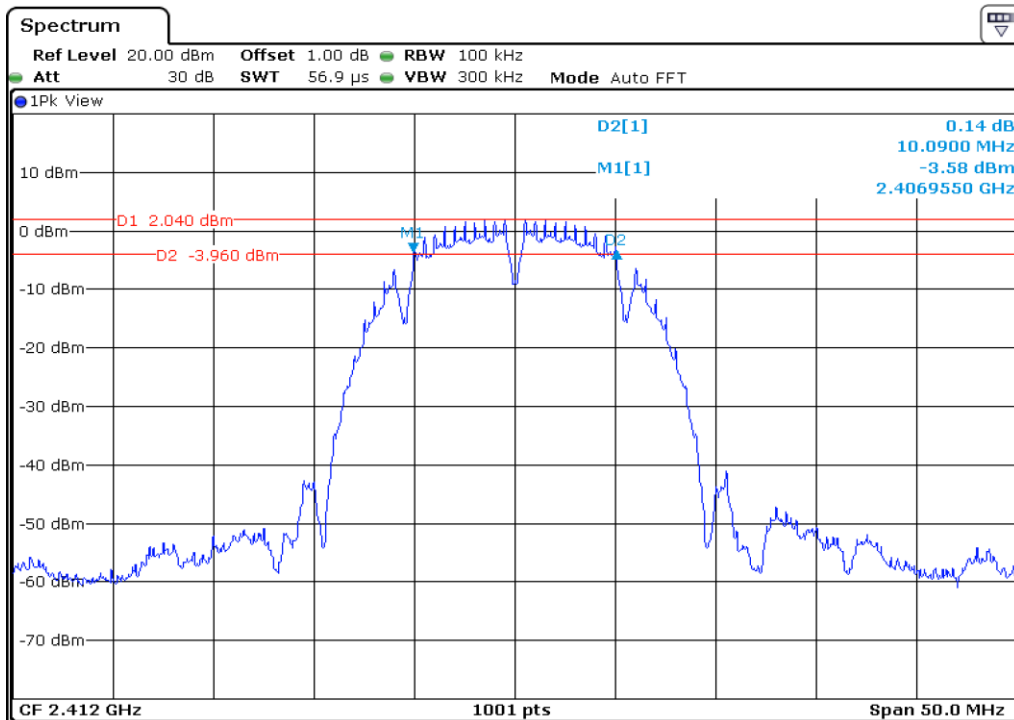

9	6 dB Bandwidth
---	----------------

10 **6 dB Bandwidth**

11 **6 dB Bandwidth**

12	6 dB Bandwidth
----	----------------

Test Band				WLAN_2.4GHz			
Antenna				Ant 1			
Test Parameters for Channel Bandwidths							
Test Item	No.	Mode	Channel	Bandwidth	RU Tone	RB index	Verdict
6 dB Bandwidth	1	802.11 b	1	20 MHz	-	-	Pass
	2	802.11 b	6	20 MHz	-	-	Pass
	3	802.11 b	11	20 MHz	-	-	Pass
	4	802.11 g	1	20 MHz	-	-	Pass
	5	802.11 g	6	20 MHz	-	-	Pass
	6	802.11 g	11	20 MHz	-	-	Pass
	7	802.11 n20	1	20 MHz	-	-	Pass
	8	802.11 n20	6	20 MHz	-	-	Pass
	9	802.11 n20	11	20 MHz	-	-	Pass
	10	802.11 n40	3	40 MHz	-	-	Pass
	11	802.11 n40	6	40 MHz	-	-	Pass
	12	802.11 n40	9	40 MHz	-	-	Pass

1 6 dB Bandwidth

2 6 dB Bandwidth

3	6 dB Bandwidth
---	----------------

4 **6 dB Bandwidth**

5 **6 dB Bandwidth**

6	6 dB Bandwidth
---	----------------

7 6 dB Bandwidth

8 6 dB Bandwidth