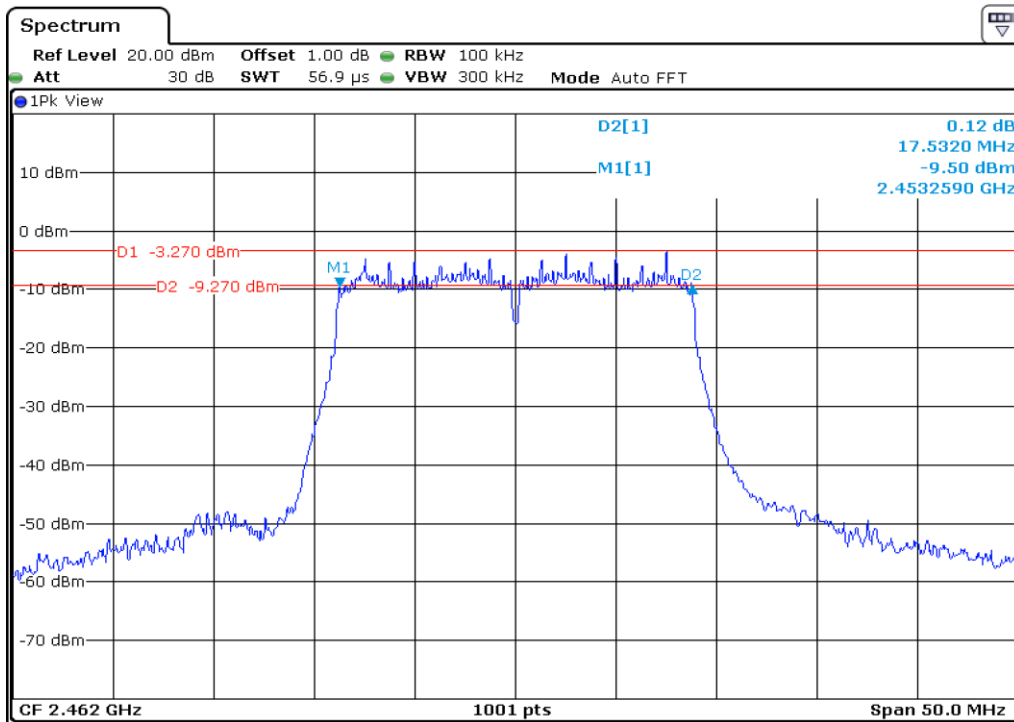

1 6 dB Bandwidth

2 6 dB Bandwidth

3	6 dB Bandwidth
---	----------------

4 **6 dB Bandwidth**

5 **6 dB Bandwidth**

6	6 dB Bandwidth
---	----------------

7 6 dB Bandwidth

8 6 dB Bandwidth

9	6 dB Bandwidth
---	----------------

10 6 dB Bandwidth

11 6 dB Bandwidth

12	6 dB Bandwidth
----	----------------

Test Band				WLAN_2.4GHz			
Antenna				Ant 0			
Test Parameters for Channel Bandwidths							
Test Item	No.	Mode	Channel	Bandwidth	RU Tone	RB index	Verdict
100 kHz Bandwidth	1	802.11 b	1	20 MHz	-	-	Pass
	2	802.11 b	6	20 MHz	-	-	Pass
	3	802.11 b	11	20 MHz	-	-	Pass
	4	802.11 g	1	20 MHz	-	-	Pass
	5	802.11 g	6	20 MHz	-	-	Pass
	6	802.11 g	11	20 MHz	-	-	Pass
	7	802.11 n20	1	20 MHz	-	-	Pass
	8	802.11 n20	6	20 MHz	-	-	Pass
	9	802.11 n20	11	20 MHz	-	-	Pass
	10	802.11 n40	3	40 MHz	-	-	Pass
	11	802.11 n40	6	40 MHz	-	-	Pass
	12	802.11 n40	9	40 MHz	-	-	Pass