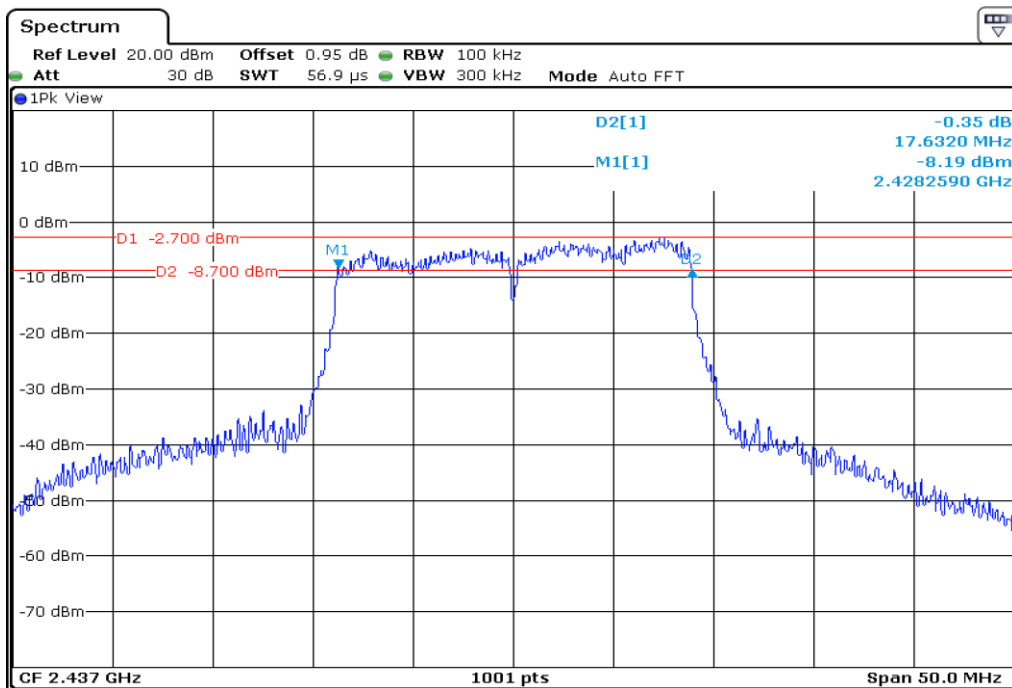

Appendix Data

1. MINIMUM 6 DB BANDWIDTH.....	1
2. 100 KHZ BANDWIDTH OUTSIDE THE FREQUENCY BAND	20
3. 99% OCCUPIED BANDWIDTH	62
4. PEAK POWER SPECTRAL DENSITY	80

Test Band				WLAN_2.4GHz			
Antenna				Ant 0			
Test Parameters for Channel Bandwidths							
Test Item	No.	Mode	Channel	Bandwidth	RU Tone	RB index	Verdict
6 dB Bandwidth	1	802.11 b	1	20 MHz	-	-	Pass
	2	802.11 b	6	20 MHz	-	-	Pass
	3	802.11 b	11	20 MHz	-	-	Pass
	4	802.11 g	1	20 MHz	-	-	Pass
	5	802.11 g	6	20 MHz	-	-	Pass
	6	802.11 g	11	20 MHz	-	-	Pass
	7	802.11 n20	1	20 MHz	-	-	Pass
	8	802.11 n20	6	20 MHz	-	-	Pass
	9	802.11 n20	11	20 MHz	-	-	Pass
	10	802.11 n40	3	40 MHz	-	-	Pass
	11	802.11 n40	6	40 MHz	-	-	Pass
	12	802.11 n40	9	40 MHz	-	-	Pass

1	6 dB Bandwidth
---	----------------

2	6 dB Bandwidth
---	----------------

3	6 dB Bandwidth
---	----------------

4 6 dB Bandwidth

5 6 dB Bandwidth

6	6 dB Bandwidth
---	----------------

7 6 dB Bandwidth

8 6 dB Bandwidth

9	6 dB Bandwidth
---	----------------

10 **6 dB Bandwidth**

11 **6 dB Bandwidth**

12	6 dB Bandwidth
----	----------------

Test Band				WLAN_2.4GHz			
Antenna				Ant 1			
Test Parameters for Channel Bandwidths							
Test Item	No.	Mode	Channel	Bandwidth	RU Tone	RB index	Verdict
6 dB Bandwidth	1	802.11 b	1	20 MHz	-	-	Pass
	2	802.11 b	6	20 MHz	-	-	Pass
	3	802.11 b	11	20 MHz	-	-	Pass
	4	802.11 g	1	20 MHz	-	-	Pass
	5	802.11 g	6	20 MHz	-	-	Pass
	6	802.11 g	11	20 MHz	-	-	Pass
	7	802.11 n20	1	20 MHz	-	-	Pass
	8	802.11 n20	6	20 MHz	-	-	Pass
	9	802.11 n20	11	20 MHz	-	-	Pass
	10	802.11 n40	3	40 MHz	-	-	Pass
	11	802.11 n40	6	40 MHz	-	-	Pass
	12	802.11 n40	9	40 MHz	-	-	Pass