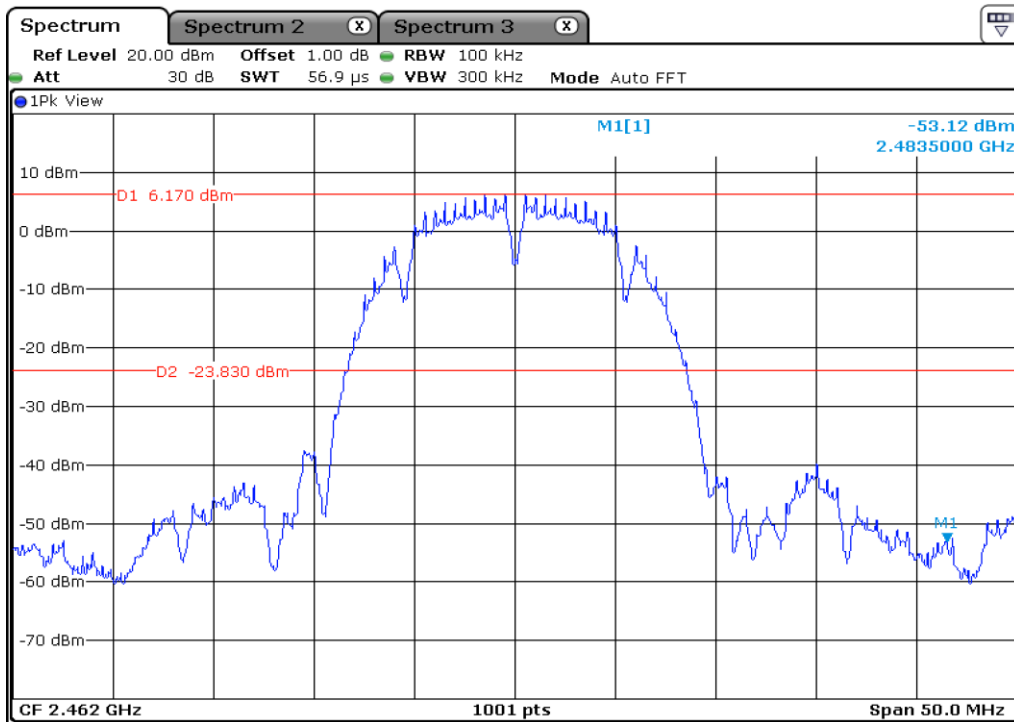

Test Band				WLAN_2.4GHz			
Antenna				Ant 1			
Test Parameters for Channel Bandwidths							
Test Item	No.	Mode	Channel	Bandwidth	RU Tone	RB index	Verdict
100 kHz Bandwidth	1	802.11 b	1	20 MHz	-	-	Pass
	2	802.11 b	6	20 MHz	-	-	Pass
	3	802.11 b	11	20 MHz	-	-	Pass
	4	802.11 g	1	20 MHz	-	-	Pass
	5	802.11 g	6	20 MHz	-	-	Pass
	6	802.11 g	11	20 MHz	-	-	Pass
	7	802.11 n20	1	20 MHz	-	-	Pass
	8	802.11 n20	6	20 MHz	-	-	Pass
	9	802.11 n20	11	20 MHz	-	-	Pass
	10	802.11 n40	3	40 MHz	-	-	Pass
	11	802.11 n40	6	40 MHz	-	-	Pass
	12	802.11 n40	9	40 MHz	-	-	Pass

1 100 kHz Bandwidth

1.1 100 kHz Bandwidth

1.2	100 kHz Bandwidth
-----	-------------------

2	100 kHz Bandwidth
---	-------------------

2.1	100 kHz Bandwidth
-----	-------------------

2.2	100 kHz Bandwidth
-----	-------------------