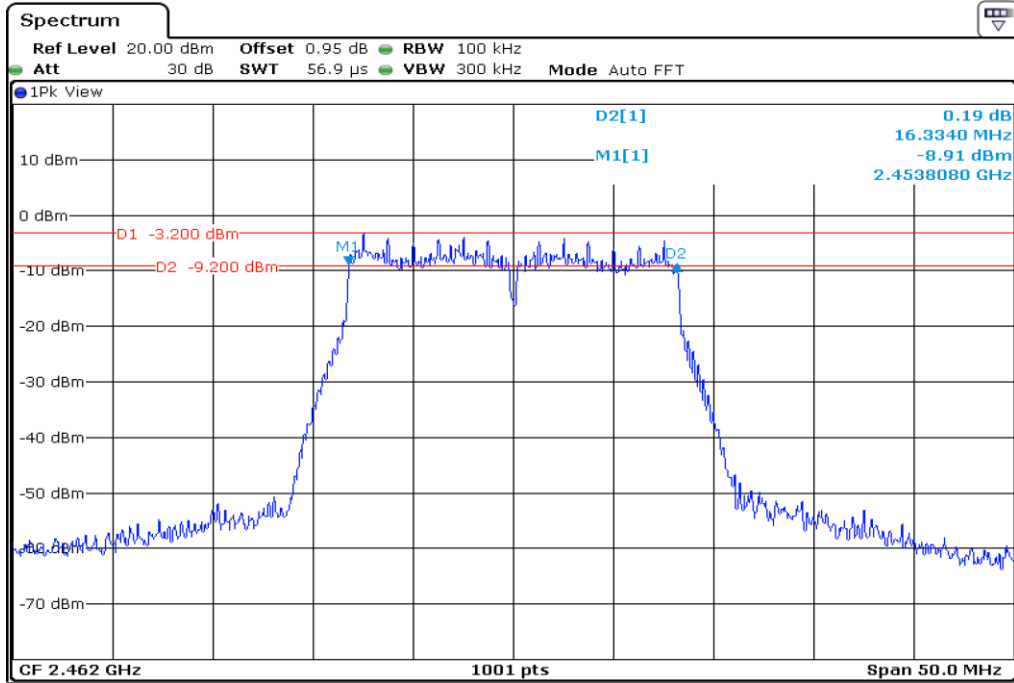

Appendix Data

1. MINIMUM 6 DB BANDWIDTH.....	1
2. 100 KHZ BANDWIDTH OUTSIDE THE FREQUENCY BAND	20
3. 99% OCCUPIED BANDWIDTH	62
4. PEAK POWER SPECTRAL DENSITY	80

Test Band				WLAN_2.4GHz			
Antenna				Ant 0			
Test Parameters for Channel Bandwidths							
Test Item	No.	Mode	Channel	Bandwidth	RU Tone	RB index	Verdict
6 dB Bandwidth	1	802.11 b	1	20 MHz	-	-	Pass
	2	802.11 b	6	20 MHz	-	-	Pass
	3	802.11 b	11	20 MHz	-	-	Pass
	4	802.11 g	1	20 MHz	-	-	Pass
	5	802.11 g	6	20 MHz	-	-	Pass
	6	802.11 g	11	20 MHz	-	-	Pass
	7	802.11 n20	1	20 MHz	-	-	Pass
	8	802.11 n20	6	20 MHz	-	-	Pass
	9	802.11 n20	11	20 MHz	-	-	Pass
	10	802.11 n40	3	40 MHz	-	-	Pass
	11	802.11 n40	6	40 MHz	-	-	Pass
	12	802.11 n40	9	40 MHz	-	-	Pass

1	6 dB Bandwidth
---	----------------

2	6 dB Bandwidth
---	----------------

3	6 dB Bandwidth
---	----------------

4 6 dB Bandwidth

5 6 dB Bandwidth

6	6 dB Bandwidth
---	----------------

7 6 dB Bandwidth

8 6 dB Bandwidth

9	6 dB Bandwidth
---	----------------

10 **6 dB Bandwidth**

11 **6 dB Bandwidth**

12	6 dB Bandwidth
----	----------------

Test Band				WLAN_2.4GHz			
Antenna				Ant 1			
Test Parameters for Channel Bandwidths							
Test Item	No.	Mode	Channel	Bandwidth	RU Tone	RB index	Verdict
6 dB Bandwidth	1	802.11 b	1	20 MHz	-	-	Pass
	2	802.11 b	6	20 MHz	-	-	Pass
	3	802.11 b	11	20 MHz	-	-	Pass
	4	802.11 g	1	20 MHz	-	-	Pass
	5	802.11 g	6	20 MHz	-	-	Pass
	6	802.11 g	11	20 MHz	-	-	Pass
	7	802.11 n20	1	20 MHz	-	-	Pass
	8	802.11 n20	6	20 MHz	-	-	Pass
	9	802.11 n20	11	20 MHz	-	-	Pass
	10	802.11 n40	3	40 MHz	-	-	Pass
	11	802.11 n40	6	40 MHz	-	-	Pass
	12	802.11 n40	9	40 MHz	-	-	Pass