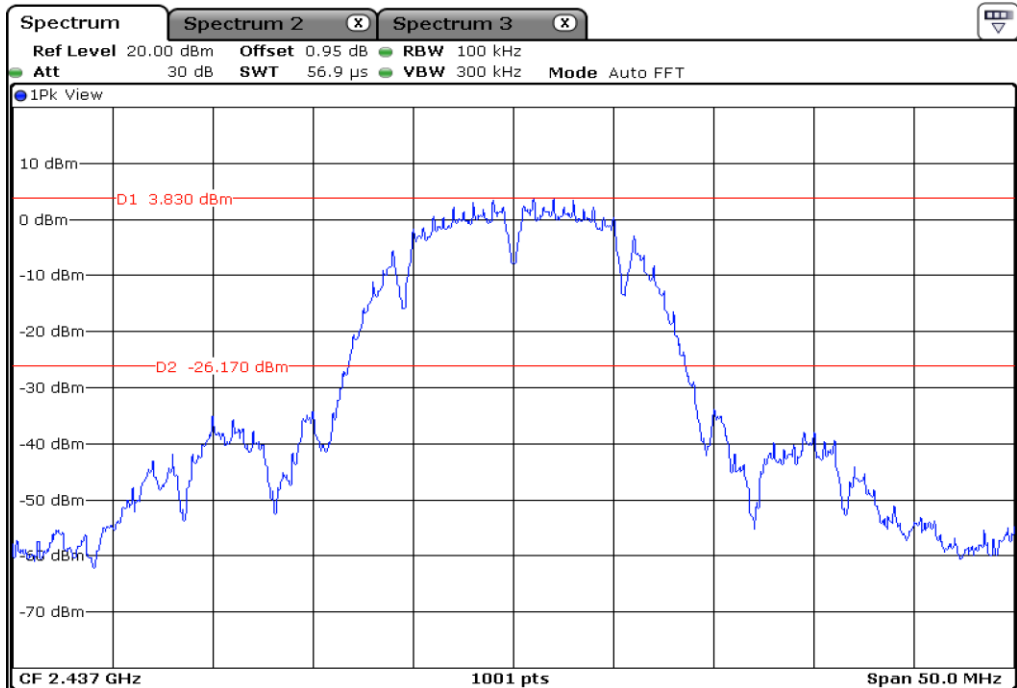

9	6 dB Bandwidth
---	----------------

10 6 dB Bandwidth

11 6 dB Bandwidth

12	6 dB Bandwidth
----	----------------

Test Band				WLAN_2.4GHz			
Antenna				Ant 0			
Test Parameters for Channel Bandwidths							
Test Item	No.	Mode	Channel	Bandwidth	RU Tone	RB index	Verdict
100 kHz Bandwidth	1	802.11 b	1	20 MHz	-	-	Pass
	2	802.11 b	6	20 MHz	-	-	Pass
	3	802.11 b	11	20 MHz	-	-	Pass
	4	802.11 g	1	20 MHz	-	-	Pass
	5	802.11 g	6	20 MHz	-	-	Pass
	6	802.11 g	11	20 MHz	-	-	Pass
	7	802.11 n20	1	20 MHz	-	-	Pass
	8	802.11 n20	6	20 MHz	-	-	Pass
	9	802.11 n20	11	20 MHz	-	-	Pass
	10	802.11 n40	3	40 MHz	-	-	Pass
	11	802.11 n40	6	40 MHz	-	-	Pass
	12	802.11 n40	9	40 MHz	-	-	Pass

1	100 kHz Bandwidth
---	-------------------

1.1	100 kHz Bandwidth
-----	-------------------

1.2	100 kHz Bandwidth
-----	-------------------

2	100 kHz Bandwidth
---	-------------------

2.1 | **100 kHz Bandwidth**