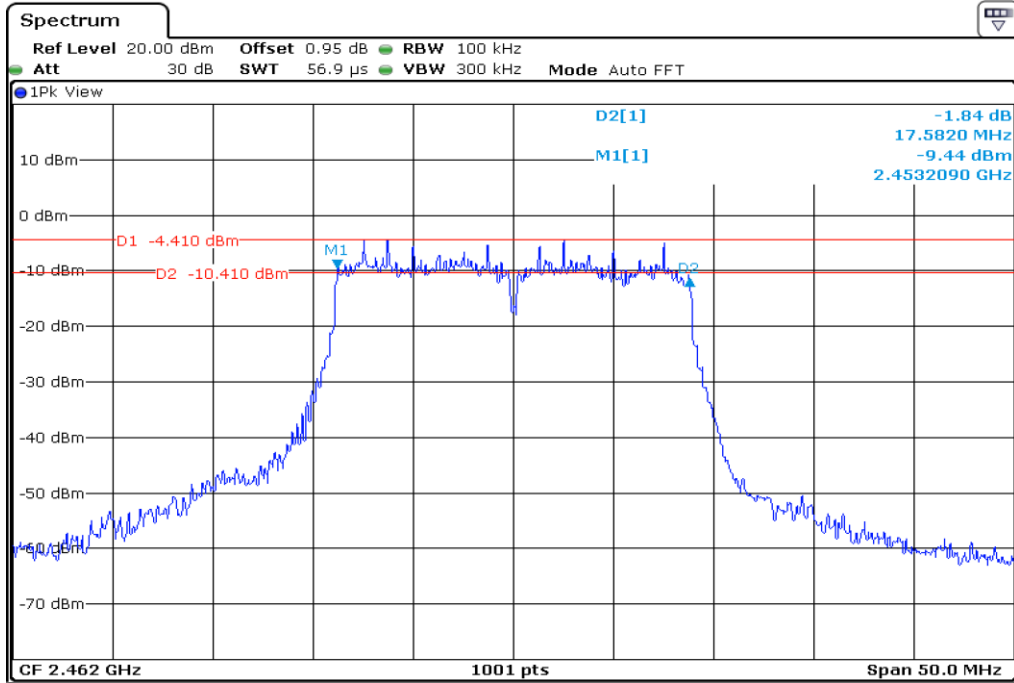

Appendix Data

1. MINIMUM 6 DB BANDWIDTH.....	1
2. 100 KHZ BANDWIDTH OUTSIDE THE FREQUENCY BAND	20
3. 99% OCCUPIED BANDWIDTH	62
4. PEAK POWER SPECTRAL DENSITY	80

Test Band				WLAN_2.4GHz			
Antenna				Ant 0			
Test Parameters for Channel Bandwidths							
Test Item	No.	Mode	Channel	Bandwidth	RU Tone	RB index	Verdict
6 dB Bandwidth	1	802.11 b	1	20 MHz	-	-	Pass
	2	802.11 b	6	20 MHz	-	-	Pass
	3	802.11 b	11	20 MHz	-	-	Pass
	4	802.11 g	1	20 MHz	-	-	Pass
	5	802.11 g	6	20 MHz	-	-	Pass
	6	802.11 g	11	20 MHz	-	-	Pass
	7	802.11 n20	1	20 MHz	-	-	Pass
	8	802.11 n20	6	20 MHz	-	-	Pass
	9	802.11 n20	11	20 MHz	-	-	Pass
	10	802.11 n40	3	40 MHz	-	-	Pass
	11	802.11 n40	6	40 MHz	-	-	Pass
	12	802.11 n40	9	40 MHz	-	-	Pass

1	6 dB Bandwidth
---	----------------

2	6 dB Bandwidth
---	----------------

3	6 dB Bandwidth
---	----------------

4 6 dB Bandwidth

5 6 dB Bandwidth

6	6 dB Bandwidth
---	----------------

7 6 dB Bandwidth

8 6 dB Bandwidth

9	6 dB Bandwidth
---	----------------

10 **6 dB Bandwidth**

11 **6 dB Bandwidth**

12	6 dB Bandwidth
----	----------------

Test Band				WLAN_2.4GHz			
Antenna				Ant 1			
Test Parameters for Channel Bandwidths							
Test Item	No.	Mode	Channel	Bandwidth	RU Tone	RB index	Verdict
6 dB Bandwidth	1	802.11 b	1	20 MHz	-	-	Pass
	2	802.11 b	6	20 MHz	-	-	Pass
	3	802.11 b	11	20 MHz	-	-	Pass
	4	802.11 g	1	20 MHz	-	-	Pass
	5	802.11 g	6	20 MHz	-	-	Pass
	6	802.11 g	11	20 MHz	-	-	Pass
	7	802.11 n20	1	20 MHz	-	-	Pass
	8	802.11 n20	6	20 MHz	-	-	Pass
	9	802.11 n20	11	20 MHz	-	-	Pass
	10	802.11 n40	3	40 MHz	-	-	Pass
	11	802.11 n40	6	40 MHz	-	-	Pass
	12	802.11 n40	9	40 MHz	-	-	Pass