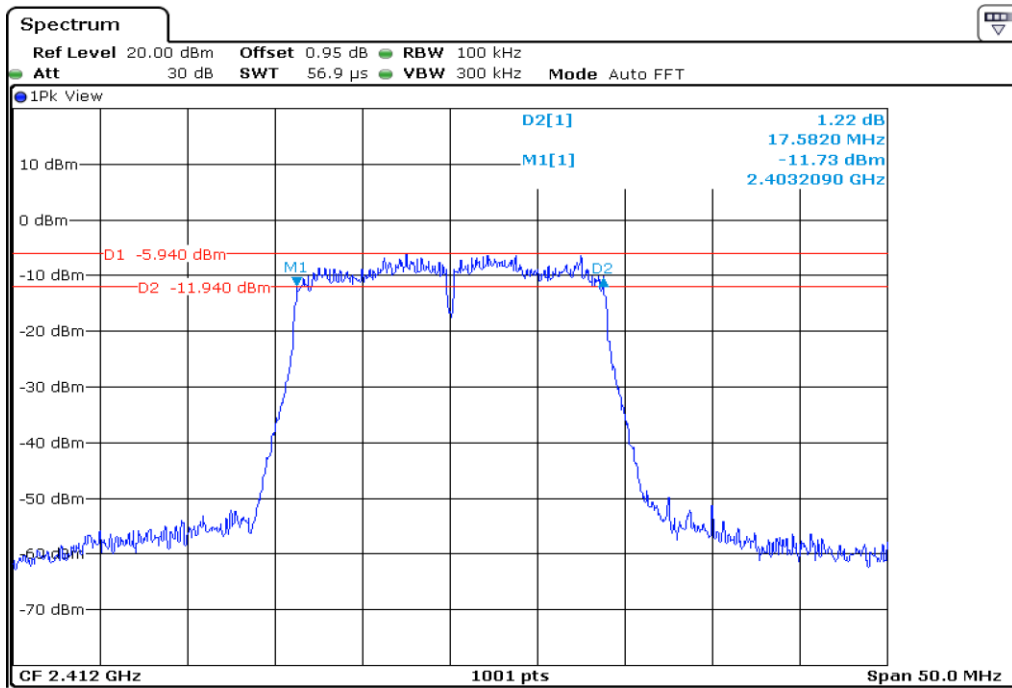

Appendix Data

1. MINIMUM 6 DB BANDWIDTH.....	1
2. 100 KHZ BANDWIDTH OUTSIDE THE FREQUENCY BAND	20
3. 99% OCCUPIED BANDWIDTH	62
4. PEAK POWER SPECTRAL DENSITY	80

Test Band				WLAN_2.4GHz			
Antenna				Ant 0			
Test Parameters for Channel Bandwidths							
Test Item	No.	Mode	Channel	Bandwidth	RU Tone	RB index	Verdict
6 dB Bandwidth	1	802.11 b	1	20 MHz	-	-	Pass
	2	802.11 b	6	20 MHz	-	-	Pass
	3	802.11 b	11	20 MHz	-	-	Pass
	4	802.11 g	1	20 MHz	-	-	Pass
	5	802.11 g	6	20 MHz	-	-	Pass
	6	802.11 g	11	20 MHz	-	-	Pass
	7	802.11 n20	1	20 MHz	-	-	Pass
	8	802.11 n20	6	20 MHz	-	-	Pass
	9	802.11 n20	11	20 MHz	-	-	Pass
	10	802.11 n40	3	40 MHz	-	-	Pass
	11	802.11 n40	6	40 MHz	-	-	Pass
	12	802.11 n40	9	40 MHz	-	-	Pass

1	6 dB Bandwidth
---	----------------

2	6 dB Bandwidth
---	----------------

3	6 dB Bandwidth
---	----------------

4 6 dB Bandwidth

5 6 dB Bandwidth

6	6 dB Bandwidth
---	----------------

7 6 dB Bandwidth

8 6 dB Bandwidth

9	6 dB Bandwidth
---	----------------

10 **6 dB Bandwidth**

11 **6 dB Bandwidth**

12	6 dB Bandwidth
----	----------------

Test Band				WLAN_2.4GHz			
Antenna				Ant 1			
Test Parameters for Channel Bandwidths							
Test Item	No.	Mode	Channel	Bandwidth	RU Tone	RB index	Verdict
6 dB Bandwidth	1	802.11 b	1	20 MHz	-	-	Pass
	2	802.11 b	6	20 MHz	-	-	Pass
	3	802.11 b	11	20 MHz	-	-	Pass
	4	802.11 g	1	20 MHz	-	-	Pass
	5	802.11 g	6	20 MHz	-	-	Pass
	6	802.11 g	11	20 MHz	-	-	Pass
	7	802.11 n20	1	20 MHz	-	-	Pass
	8	802.11 n20	6	20 MHz	-	-	Pass
	9	802.11 n20	11	20 MHz	-	-	Pass
	10	802.11 n40	3	40 MHz	-	-	Pass
	11	802.11 n40	6	40 MHz	-	-	Pass
	12	802.11 n40	9	40 MHz	-	-	Pass