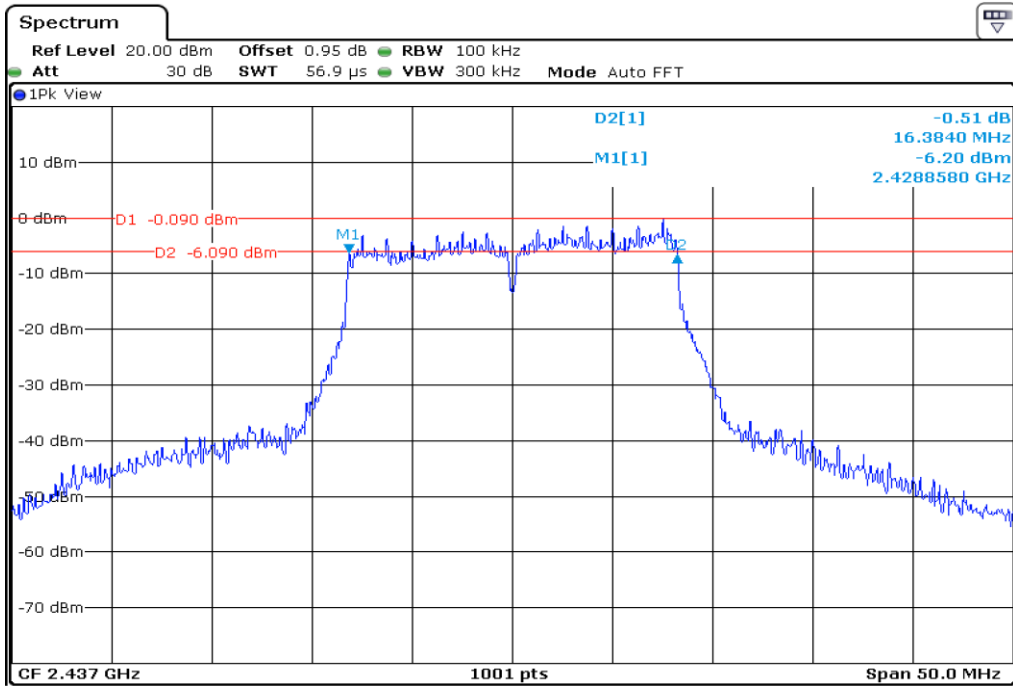

Appendix Data

1. MINIMUM 6 DB BANDWIDTH.....	1
2. 100 KHZ BANDWIDTH OUTSIDE THE FREQUENCY BAND	20
3. 99% OCCUPIED BANDWIDTH	62
4. PEAK POWER SPECTRAL DENSITY	80

Test Band				WLAN_2.4GHz			
Antenna				Ant 0			
Test Parameters for Channel Bandwidths							
Test Item	No.	Mode	Channel	Bandwidth	RU Tone	RB index	Verdict
6 dB Bandwidth	1	802.11 b	1	20 MHz	-	-	Pass
	2	802.11 b	6	20 MHz	-	-	Pass
	3	802.11 b	11	20 MHz	-	-	Pass
	4	802.11 g	1	20 MHz	-	-	Pass
	5	802.11 g	6	20 MHz	-	-	Pass
	6	802.11 g	11	20 MHz	-	-	Pass
	7	802.11 n20	1	20 MHz	-	-	Pass
	8	802.11 n20	6	20 MHz	-	-	Pass
	9	802.11 n20	11	20 MHz	-	-	Pass
	10	802.11 n40	3	40 MHz	-	-	Pass
	11	802.11 n40	6	40 MHz	-	-	Pass
	12	802.11 n40	9	40 MHz	-	-	Pass

1	6 dB Bandwidth
---	----------------

2	6 dB Bandwidth
---	----------------

3	6 dB Bandwidth
---	----------------

4 6 dB Bandwidth

5 6 dB Bandwidth

6	6 dB Bandwidth
---	----------------

7 6 dB Bandwidth

8 6 dB Bandwidth

9	6 dB Bandwidth
---	----------------

10 **6 dB Bandwidth**

11 **6 dB Bandwidth**

12	6 dB Bandwidth
----	----------------

Test Band				WLAN_2.4GHz			
Antenna				Ant 1			
Test Parameters for Channel Bandwidths							
Test Item	No.	Mode	Channel	Bandwidth	RU Tone	RB index	Verdict
6 dB Bandwidth	1	802.11 b	1	20 MHz	-	-	Pass
	2	802.11 b	6	20 MHz	-	-	Pass
	3	802.11 b	11	20 MHz	-	-	Pass
	4	802.11 g	1	20 MHz	-	-	Pass
	5	802.11 g	6	20 MHz	-	-	Pass
	6	802.11 g	11	20 MHz	-	-	Pass
	7	802.11 n20	1	20 MHz	-	-	Pass
	8	802.11 n20	6	20 MHz	-	-	Pass
	9	802.11 n20	11	20 MHz	-	-	Pass
	10	802.11 n40	3	40 MHz	-	-	Pass
	11	802.11 n40	6	40 MHz	-	-	Pass
	12	802.11 n40	9	40 MHz	-	-	Pass