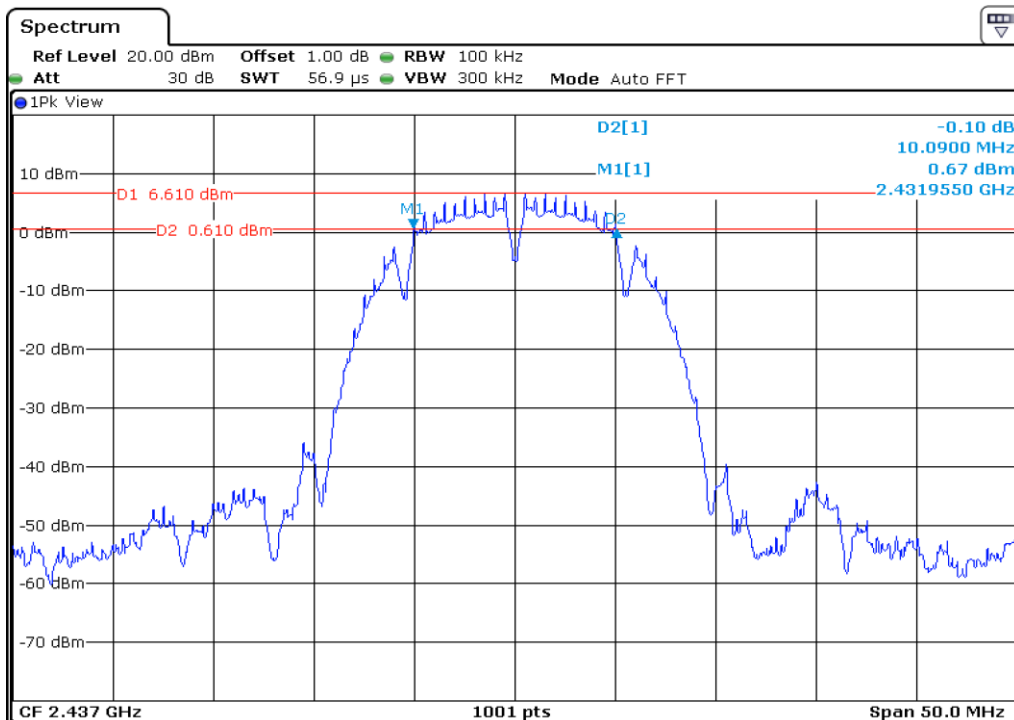

1	6 dB Bandwidth
---	----------------

2	6 dB Bandwidth
---	----------------

3	6 dB Bandwidth
---	----------------

4 6 dB Bandwidth

5 6 dB Bandwidth

6	6 dB Bandwidth
---	----------------

7 6 dB Bandwidth

8 6 dB Bandwidth

9	6 dB Bandwidth
---	----------------

10 **6 dB Bandwidth**

11 **6 dB Bandwidth**

12	6 dB Bandwidth
----	----------------

Test Band				WLAN_2.4GHz			
Antenna				Ant 1			
Test Parameters for Channel Bandwidths							
Test Item	No.	Mode	Channel	Bandwidth	RU Tone	RB index	Verdict
6 dB Bandwidth	1	802.11 b	1	20 MHz	-	-	Pass
	2	802.11 b	6	20 MHz	-	-	Pass
	3	802.11 b	11	20 MHz	-	-	Pass
	4	802.11 g	1	20 MHz	-	-	Pass
	5	802.11 g	6	20 MHz	-	-	Pass
	6	802.11 g	11	20 MHz	-	-	Pass
	7	802.11 n20	1	20 MHz	-	-	Pass
	8	802.11 n20	6	20 MHz	-	-	Pass
	9	802.11 n20	11	20 MHz	-	-	Pass
	10	802.11 n40	3	40 MHz	-	-	Pass
	11	802.11 n40	6	40 MHz	-	-	Pass
	12	802.11 n40	9	40 MHz	-	-	Pass

1 6 dB Bandwidth

2 6 dB Bandwidth

3	6 dB Bandwidth
---	----------------

4 **6 dB Bandwidth**

5 **6 dB Bandwidth**

6	6 dB Bandwidth
---	----------------

7 6 dB Bandwidth

8 6 dB Bandwidth