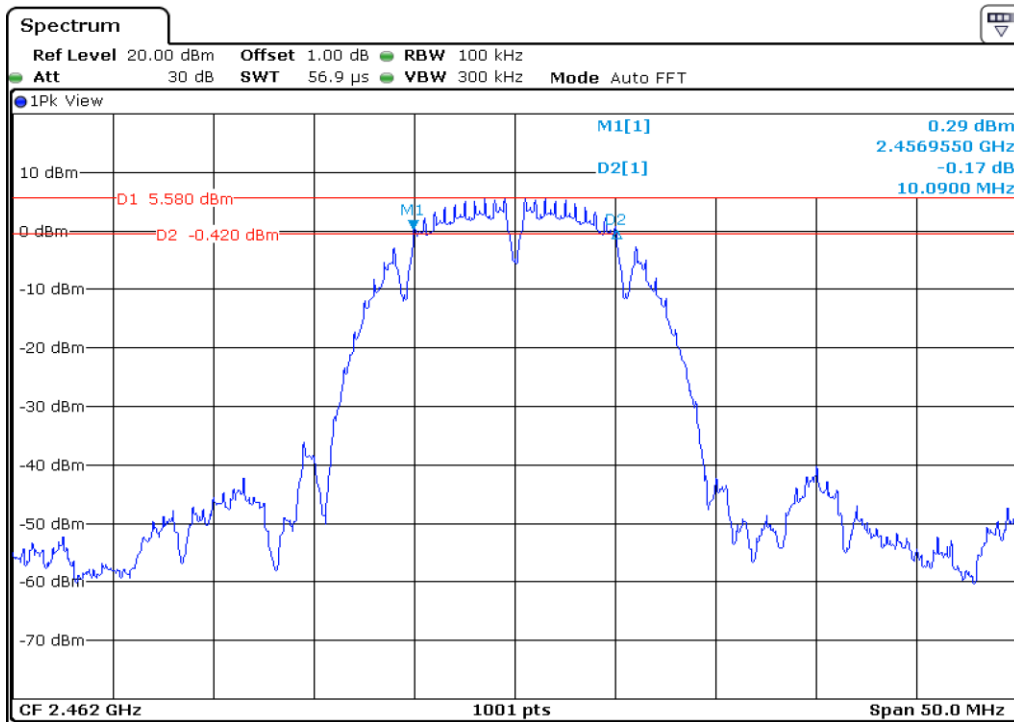

1	6 dB Bandwidth
---	----------------

2	6 dB Bandwidth
---	----------------

3	6 dB Bandwidth
---	----------------

4 6 dB Bandwidth

5 6 dB Bandwidth

6	6 dB Bandwidth
---	----------------

7 6 dB Bandwidth

8 6 dB Bandwidth

9	6 dB Bandwidth
---	----------------

10 **6 dB Bandwidth**

11 **6 dB Bandwidth**

12	6 dB Bandwidth
----	----------------

Test Band				WLAN_2.4GHz			
Antenna				Ant 1			
Test Parameters for Channel Bandwidths							
Test Item	No.	Mode	Channel	Bandwidth	RU Tone	RB index	Verdict
6 dB Bandwidth	1	802.11 b	1	20 MHz	-	-	Pass
	2	802.11 b	6	20 MHz	-	-	Pass
	3	802.11 b	11	20 MHz	-	-	Pass
	4	802.11 g	1	20 MHz	-	-	Pass
	5	802.11 g	6	20 MHz	-	-	Pass
	6	802.11 g	11	20 MHz	-	-	Pass
	7	802.11 n20	1	20 MHz	-	-	Pass
	8	802.11 n20	6	20 MHz	-	-	Pass
	9	802.11 n20	11	20 MHz	-	-	Pass
	10	802.11 n40	3	40 MHz	-	-	Pass
	11	802.11 n40	6	40 MHz	-	-	Pass
	12	802.11 n40	9	40 MHz	-	-	Pass

1 6 dB Bandwidth

2 6 dB Bandwidth

3	6 dB Bandwidth
---	----------------

4 **6 dB Bandwidth**

5 **6 dB Bandwidth**

6	6 dB Bandwidth
---	----------------

7 6 dB Bandwidth

8 6 dB Bandwidth