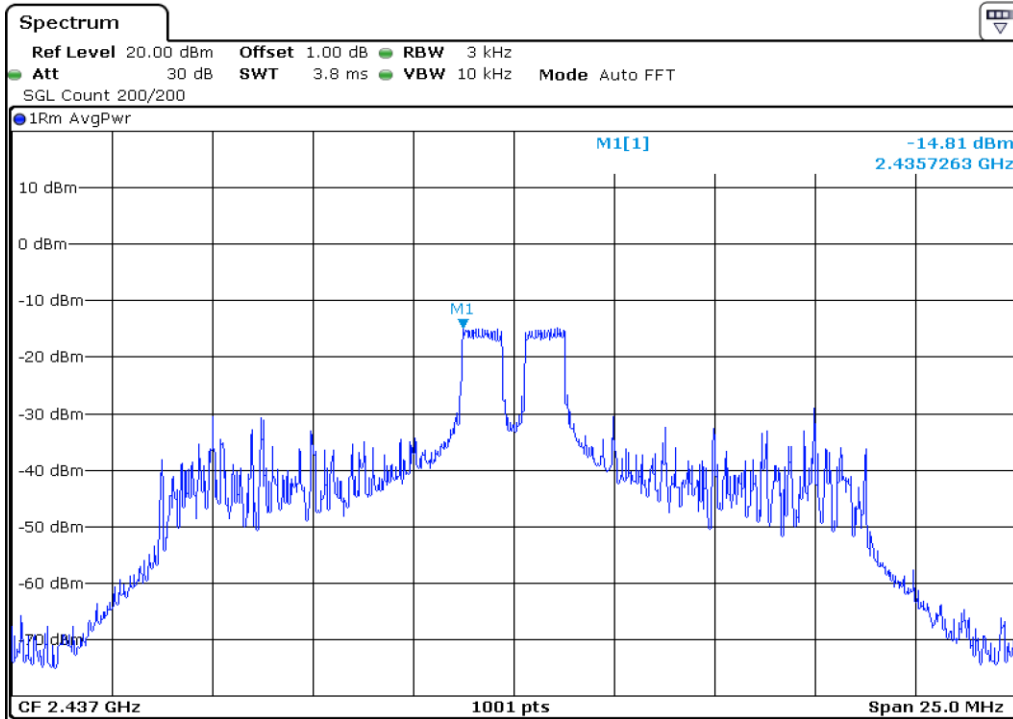

29 **Peak Power Spectrul Density**

30	Peak Power Spectrul Density
----	-----------------------------

Test Band				WLAN_2.4GHz_AX			
Antenna				Ant 1			
Test Parameters for Channel Bandwidths							
Test Item	No.	Mode	Channel	Bandwidth	RU Tone	RB index	Verdict
Peak Power Spectrul Density	1	802.11ax HE20	1	20 MHz	26	Low	Pass
	2	802.11ax HE20	1	20 MHz	26	Middle	Pass
	3	802.11ax HE20	1	20 MHz	26	High	Pass
	4	802.11ax HE20	6	20 MHz	26	Low	Pass
	5	802.11ax HE20	6	20 MHz	26	Middle	Pass
	6	802.11ax HE20	6	20 MHz	26	High	Pass
	7	802.11ax HE20	11	20 MHz	26	Low	Pass
	8	802.11ax HE20	11	20 MHz	26	Middle	Pass
	9	802.11ax HE20	11	20 MHz	26	High	Pass
	10	802.11ax HE20	1	20 MHz	52	Low	Pass
	11	802.11ax HE20	1	20 MHz	52	Middle	Pass
	12	802.11ax HE20	1	20 MHz	52	High	Pass
	13	802.11ax HE20	6	20 MHz	52	Low	Pass
	14	802.11ax HE20	6	20 MHz	52	Middle	Pass
	15	802.11ax HE20	6	20 MHz	52	High	Pass
	16	802.11ax HE20	11	20 MHz	52	Low	Pass
	17	802.11ax HE20	11	20 MHz	52	Middle	Pass
	18	802.11ax HE20	11	20 MHz	52	High	Pass
	19	802.11ax HE20	1	20 MHz	106	Low	Pass
	20	802.11ax HE20	1	20 MHz	106	High	Pass
	21	802.11ax HE20	6	20 MHz	106	Low	Pass
	22	802.11ax HE20	6	20 MHz	106	High	Pass
	23	802.11ax HE20	11	20 MHz	106	Low	Pass
	24	802.11ax HE20	11	20 MHz	106	High	Pass
	25	802.11ax HE20	1	20 MHz	242	-	Pass
	26	802.11ax HE20	6	20 MHz	242	-	Pass
	27	802.11ax HE20	11	20 MHz	242	-	Pass
	28	802.11ax HE20	1	20 MHz	SU	-	Pass
	29	802.11ax HE20	6	20 MHz	SU	-	Pass
	30	802.11ax HE20	11	20 MHz	SU	-	Pass

1 Peak Power Spectrul Density

2 Peak Power Spectrul Density

3 Peak Power Spectrul Density

4 Peak Power Spectrul Density

5 Peak Power Spectrul Density

6 Peak Power Spectrul Density

7 Peak Power Spectrul Density

8 Peak Power Spectrul Density

9	Peak Power Spectrul Density
---	-----------------------------

10 Peak Power Spectrul Density

11 Peak Power Spectrul Density

12 Peak Power Spectrul Density

13 Peak Power Spectrul Density