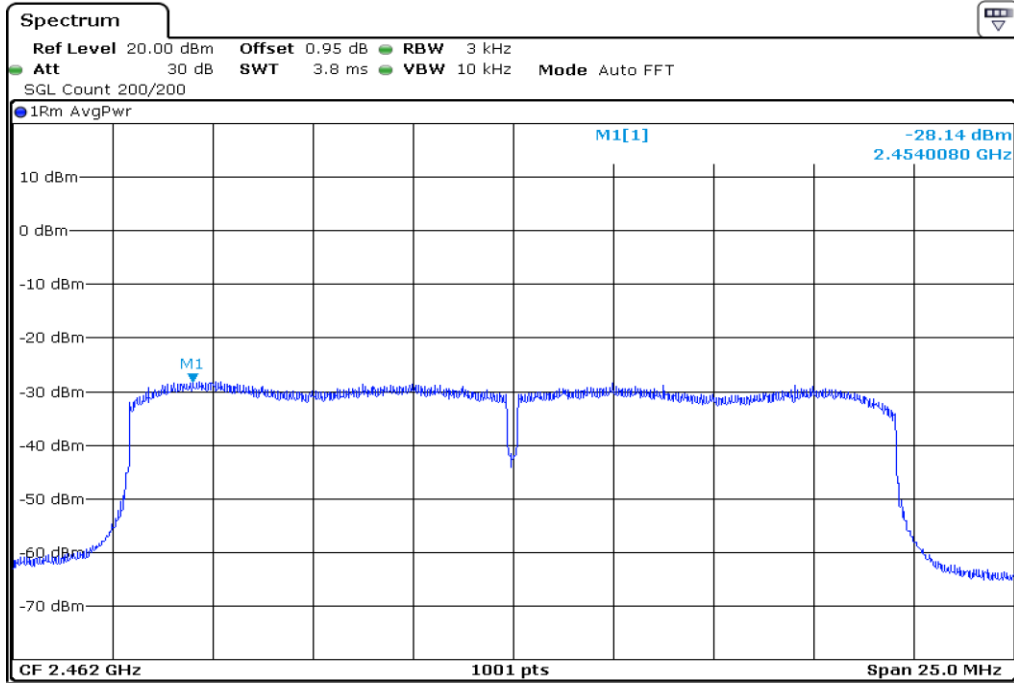

16 Peak Power Spectrul Density

17 Peak Power Spectrul Density

18 Peak Power Spectrul Density

19 Peak Power Spectrul Density

20 Peak Power Spectrul Density

21 Peak Power Spectrul Density

22 Peak Power Spectrul Density

23 Peak Power Spectrul Density

24 Peak Power Spectrul Density

25 Peak Power Spectrul Density

26 Peak Power Spectrul Density

27	Peak Power Spectrul Density
----	-----------------------------

28 **Peak Power Spectrul Density**

29 **Peak Power Spectrul Density**

30	Peak Power Spectrul Density
----	-----------------------------

Test Band				WLAN_2.4GHz_AX			
Antenna				Ant 1			
Test Parameters for Channel Bandwidths							
Test Item	No.	Mode	Channel	Bandwidth	RU Tone	RB index	Verdict
Peak Power Spectrul Density	1	802.11ax HE20	1	20 MHz	26	Low	Pass
	2	802.11ax HE20	1	20 MHz	26	Middle	Pass
	3	802.11ax HE20	1	20 MHz	26	High	Pass
	4	802.11ax HE20	6	20 MHz	26	Low	Pass
	5	802.11ax HE20	6	20 MHz	26	Middle	Pass
	6	802.11ax HE20	6	20 MHz	26	High	Pass
	7	802.11ax HE20	11	20 MHz	26	Low	Pass
	8	802.11ax HE20	11	20 MHz	26	Middle	Pass
	9	802.11ax HE20	11	20 MHz	26	High	Pass
	10	802.11ax HE20	1	20 MHz	52	Low	Pass
	11	802.11ax HE20	1	20 MHz	52	Middle	Pass
	12	802.11ax HE20	1	20 MHz	52	High	Pass
	13	802.11ax HE20	6	20 MHz	52	Low	Pass
	14	802.11ax HE20	6	20 MHz	52	Middle	Pass
	15	802.11ax HE20	6	20 MHz	52	High	Pass
	16	802.11ax HE20	11	20 MHz	52	Low	Pass
	17	802.11ax HE20	11	20 MHz	52	Middle	Pass
	18	802.11ax HE20	11	20 MHz	52	High	Pass
	19	802.11ax HE20	1	20 MHz	106	Low	Pass
	20	802.11ax HE20	1	20 MHz	106	High	Pass
	21	802.11ax HE20	6	20 MHz	106	Low	Pass
	22	802.11ax HE20	6	20 MHz	106	High	Pass
	23	802.11ax HE20	11	20 MHz	106	Low	Pass
	24	802.11ax HE20	11	20 MHz	106	High	Pass
	25	802.11ax HE20	1	20 MHz	242	-	Pass
	26	802.11ax HE20	6	20 MHz	242	-	Pass
	27	802.11ax HE20	11	20 MHz	242	-	Pass
	28	802.11ax HE20	1	20 MHz	SU	-	Pass
	29	802.11ax HE20	6	20 MHz	SU	-	Pass
	30	802.11ax HE20	11	20 MHz	SU	-	Pass