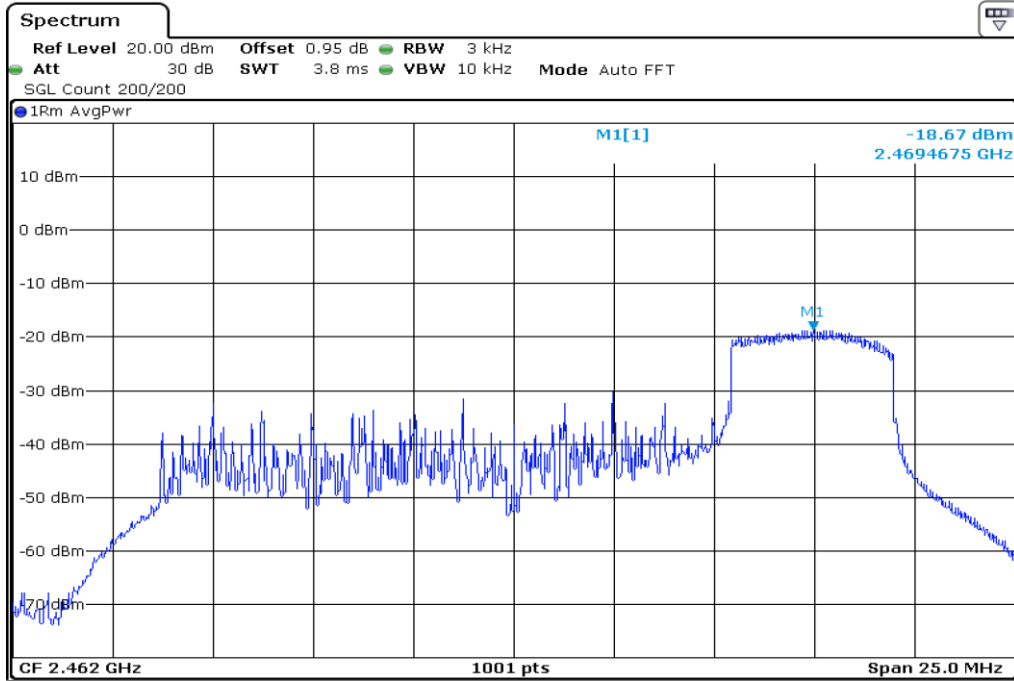

16 Peak Power Spectrul Density

17 Peak Power Spectrul Density

18 Peak Power Spectrul Density

19 Peak Power Spectrul Density

20 Peak Power Spectrul Density

21 Peak Power Spectrul Density

22 Peak Power Spectrul Density

23 Peak Power Spectrul Density

24 Peak Power Spectrul Density

25 Peak Power Spectrul Density

26 Peak Power Spectrul Density

27	Peak Power Spectrul Density
----	-----------------------------

28 **Peak Power Spectrul Density**

29 **Peak Power Spectrul Density**

30	Peak Power Spectrul Density
----	-----------------------------

Test Band				WLAN_2.4GHz_AX			
Antenna				Ant 1			
Test Parameters for Channel Bandwidths							
Test Item	No.	Mode	Channel	Bandwidth	RU Tone	RB index	Verdict
Peak Power Spectrul Density	1	802.11ax HE20	1	20 MHz	26	Low	Pass
	2	802.11ax HE20	1	20 MHz	26	Middle	Pass
	3	802.11ax HE20	1	20 MHz	26	High	Pass
	4	802.11ax HE20	6	20 MHz	26	Low	Pass
	5	802.11ax HE20	6	20 MHz	26	Middle	Pass
	6	802.11ax HE20	6	20 MHz	26	High	Pass
	7	802.11ax HE20	11	20 MHz	26	Low	Pass
	8	802.11ax HE20	11	20 MHz	26	Middle	Pass
	9	802.11ax HE20	11	20 MHz	26	High	Pass
	10	802.11ax HE20	1	20 MHz	52	Low	Pass
	11	802.11ax HE20	1	20 MHz	52	Middle	Pass
	12	802.11ax HE20	1	20 MHz	52	High	Pass
	13	802.11ax HE20	6	20 MHz	52	Low	Pass
	14	802.11ax HE20	6	20 MHz	52	Middle	Pass
	15	802.11ax HE20	6	20 MHz	52	High	Pass
	16	802.11ax HE20	11	20 MHz	52	Low	Pass
	17	802.11ax HE20	11	20 MHz	52	Middle	Pass
	18	802.11ax HE20	11	20 MHz	52	High	Pass
	19	802.11ax HE20	1	20 MHz	106	Low	Pass
	20	802.11ax HE20	1	20 MHz	106	High	Pass
	21	802.11ax HE20	6	20 MHz	106	Low	Pass
	22	802.11ax HE20	6	20 MHz	106	High	Pass
	23	802.11ax HE20	11	20 MHz	106	Low	Pass
	24	802.11ax HE20	11	20 MHz	106	High	Pass
	25	802.11ax HE20	1	20 MHz	242	-	Pass
	26	802.11ax HE20	6	20 MHz	242	-	Pass
	27	802.11ax HE20	11	20 MHz	242	-	Pass
	28	802.11ax HE20	1	20 MHz	SU	-	Pass
	29	802.11ax HE20	6	20 MHz	SU	-	Pass
	30	802.11ax HE20	11	20 MHz	SU	-	Pass