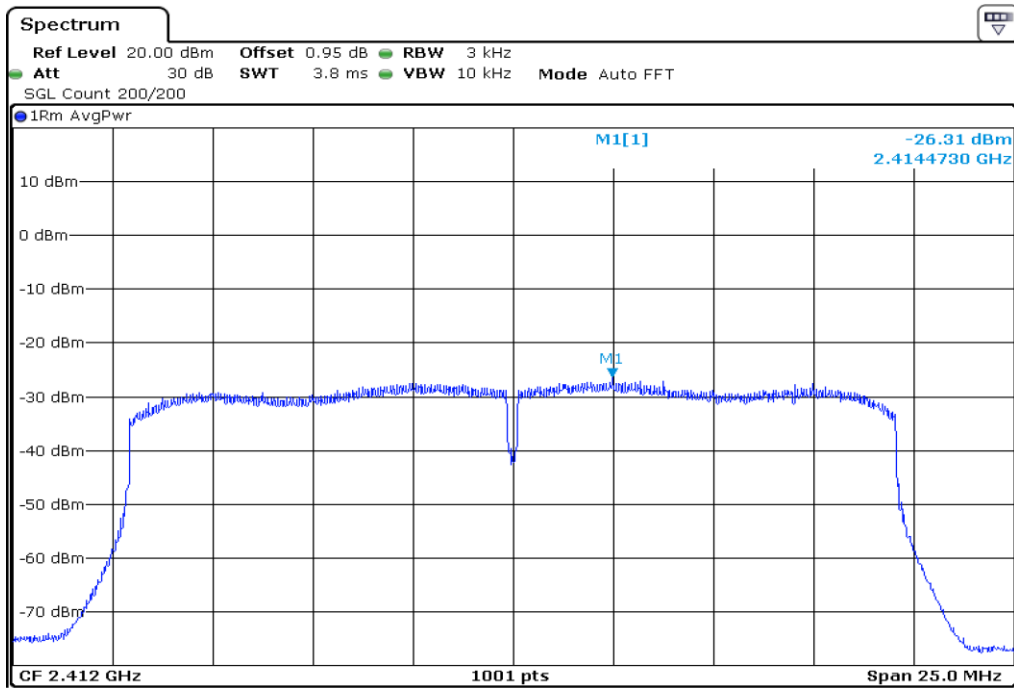

16 Peak Power Spectrul Density

17 Peak Power Spectrul Density

18 Peak Power Spectrul Density

19 Peak Power Spectrul Density

20 Peak Power Spectrul Density

21 Peak Power Spectrul Density

22 Peak Power Spectrul Density

23 Peak Power Spectrul Density

24 Peak Power Spectrul Density

25 Peak Power Spectrul Density

26 Peak Power Spectrul Density

27	Peak Power Spectrul Density
----	-----------------------------

28 **Peak Power Spectrul Density**

29 **Peak Power Spectrul Density**

30	Peak Power Spectrul Density
----	-----------------------------

Test Band				WLAN_2.4GHz_AX			
Antenna				Ant 1			
Test Parameters for Channel Bandwidths							
Test Item	No.	Mode	Channel	Bandwidth	RU Tone	RB index	Verdict
Peak Power Spectrul Density	1	802.11ax HE20	1	20 MHz	26	Low	Pass
	2	802.11ax HE20	1	20 MHz	26	Middle	Pass
	3	802.11ax HE20	1	20 MHz	26	High	Pass
	4	802.11ax HE20	6	20 MHz	26	Low	Pass
	5	802.11ax HE20	6	20 MHz	26	Middle	Pass
	6	802.11ax HE20	6	20 MHz	26	High	Pass
	7	802.11ax HE20	11	20 MHz	26	Low	Pass
	8	802.11ax HE20	11	20 MHz	26	Middle	Pass
	9	802.11ax HE20	11	20 MHz	26	High	Pass
	10	802.11ax HE20	1	20 MHz	52	Low	Pass
	11	802.11ax HE20	1	20 MHz	52	Middle	Pass
	12	802.11ax HE20	1	20 MHz	52	High	Pass
	13	802.11ax HE20	6	20 MHz	52	Low	Pass
	14	802.11ax HE20	6	20 MHz	52	Middle	Pass
	15	802.11ax HE20	6	20 MHz	52	High	Pass
	16	802.11ax HE20	11	20 MHz	52	Low	Pass
	17	802.11ax HE20	11	20 MHz	52	Middle	Pass
	18	802.11ax HE20	11	20 MHz	52	High	Pass
	19	802.11ax HE20	1	20 MHz	106	Low	Pass
	20	802.11ax HE20	1	20 MHz	106	High	Pass
	21	802.11ax HE20	6	20 MHz	106	Low	Pass
	22	802.11ax HE20	6	20 MHz	106	High	Pass
	23	802.11ax HE20	11	20 MHz	106	Low	Pass
	24	802.11ax HE20	11	20 MHz	106	High	Pass
	25	802.11ax HE20	1	20 MHz	242	-	Pass
	26	802.11ax HE20	6	20 MHz	242	-	Pass
	27	802.11ax HE20	11	20 MHz	242	-	Pass
	28	802.11ax HE20	1	20 MHz	SU	-	Pass
	29	802.11ax HE20	6	20 MHz	SU	-	Pass
	30	802.11ax HE20	11	20 MHz	SU	-	Pass