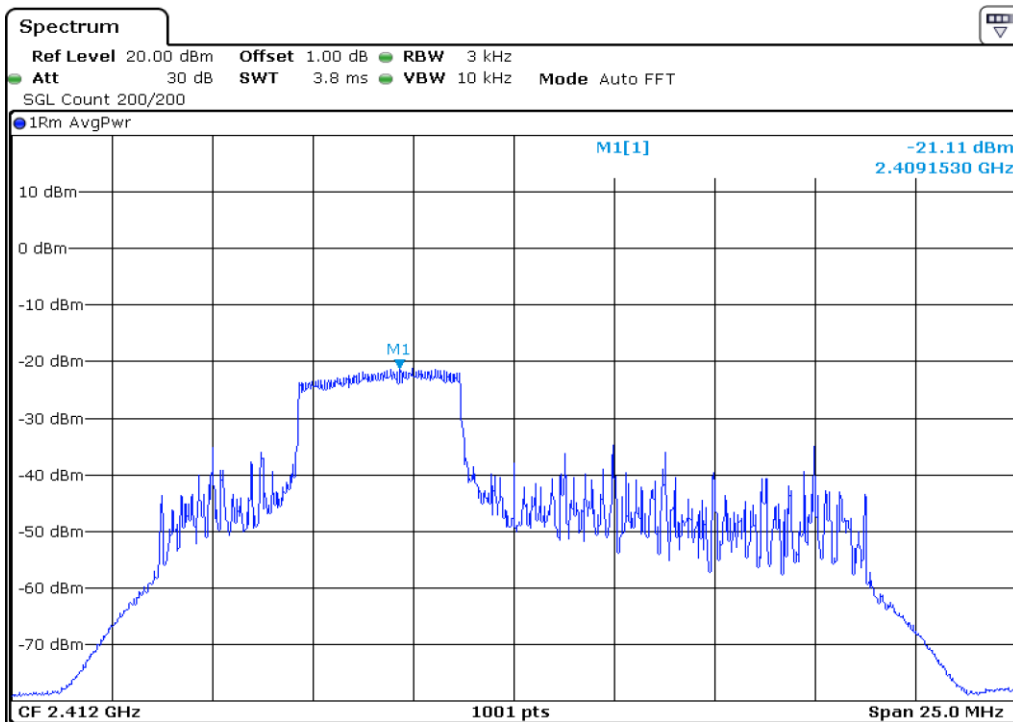

29 **Peak Power Spectrul Density**

30	Peak Power Spectrul Density
----	-----------------------------

Test Band				WLAN_2.4GHz_AX			
Antenna				Ant 1			
Test Parameters for Channel Bandwidths							
Test Item	No.	Mode	Channel	Bandwidth	RU Tone	RB index	Verdict
Peak Power Spectrul Density	1	802.11ax HE20	1	20 MHz	26	Low	Pass
	2	802.11ax HE20	1	20 MHz	26	Middle	Pass
	3	802.11ax HE20	1	20 MHz	26	High	Pass
	4	802.11ax HE20	6	20 MHz	26	Low	Pass
	5	802.11ax HE20	6	20 MHz	26	Middle	Pass
	6	802.11ax HE20	6	20 MHz	26	High	Pass
	7	802.11ax HE20	11	20 MHz	26	Low	Pass
	8	802.11ax HE20	11	20 MHz	26	Middle	Pass
	9	802.11ax HE20	11	20 MHz	26	High	Pass
	10	802.11ax HE20	1	20 MHz	52	Low	Pass
	11	802.11ax HE20	1	20 MHz	52	Middle	Pass
	12	802.11ax HE20	1	20 MHz	52	High	Pass
	13	802.11ax HE20	6	20 MHz	52	Low	Pass
	14	802.11ax HE20	6	20 MHz	52	Middle	Pass
	15	802.11ax HE20	6	20 MHz	52	High	Pass
	16	802.11ax HE20	11	20 MHz	52	Low	Pass
	17	802.11ax HE20	11	20 MHz	52	Middle	Pass
	18	802.11ax HE20	11	20 MHz	52	High	Pass
	19	802.11ax HE20	1	20 MHz	106	Low	Pass
	20	802.11ax HE20	1	20 MHz	106	High	Pass
	21	802.11ax HE20	6	20 MHz	106	Low	Pass
	22	802.11ax HE20	6	20 MHz	106	High	Pass
	23	802.11ax HE20	11	20 MHz	106	Low	Pass
	24	802.11ax HE20	11	20 MHz	106	High	Pass
	25	802.11ax HE20	1	20 MHz	242	-	Pass
	26	802.11ax HE20	6	20 MHz	242	-	Pass
	27	802.11ax HE20	11	20 MHz	242	-	Pass
	28	802.11ax HE20	1	20 MHz	SU	-	Pass
	29	802.11ax HE20	6	20 MHz	SU	-	Pass
	30	802.11ax HE20	11	20 MHz	SU	-	Pass

1 Peak Power Spectrul Density

2 Peak Power Spectrul Density

3 Peak Power Spectrul Density

4 Peak Power Spectrul Density

5 Peak Power Spectrul Density

6 Peak Power Spectrul Density

7 Peak Power Spectrul Density

8 Peak Power Spectrul Density

9	Peak Power Spectrul Density
---	-----------------------------

10 Peak Power Spectrul Density

11 Peak Power Spectrul Density

12 Peak Power Spectrul Density

13 Peak Power Spectrul Density