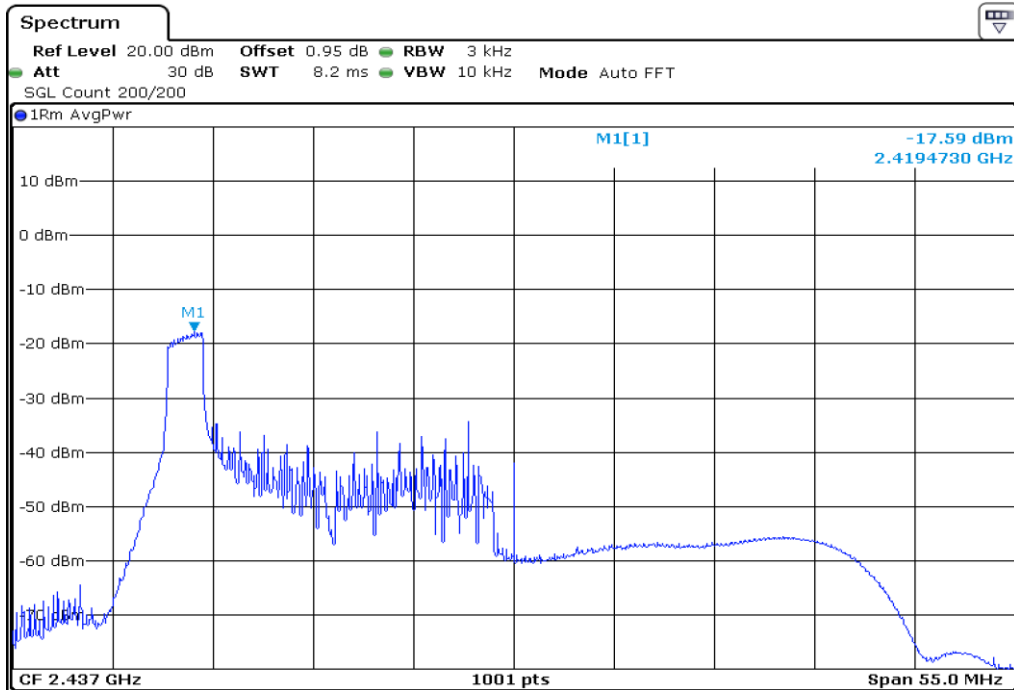

3 Peak Power Spectrul Density