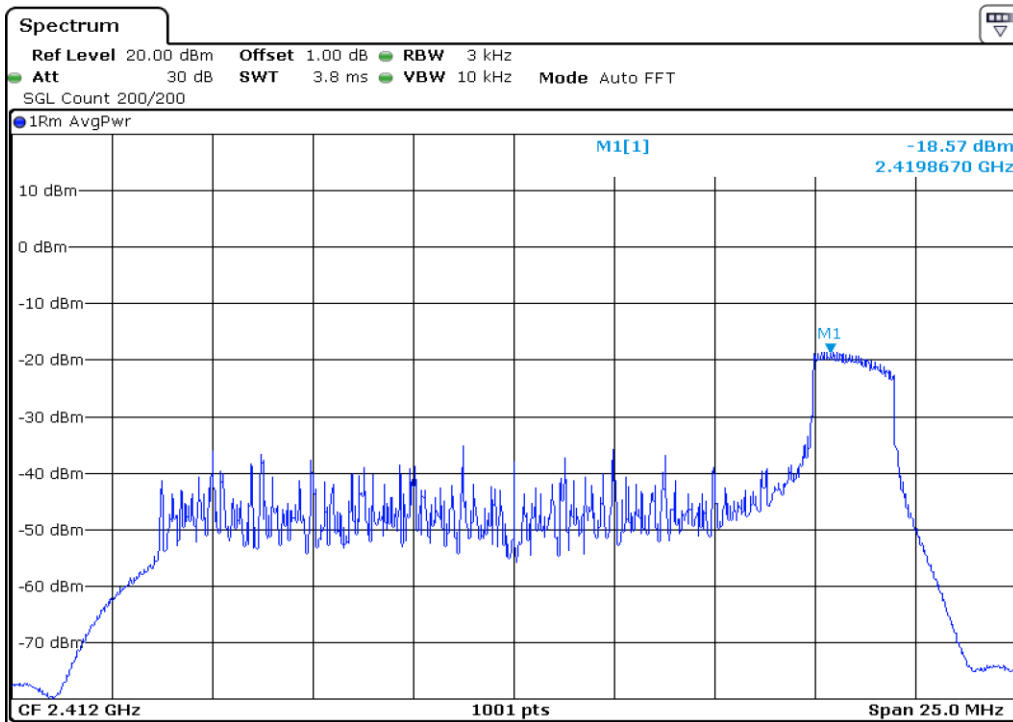

23 Peak Power Spectrul Density

24 Peak Power Spectrul Density

25 Peak Power Spectrul Density

26 Peak Power Spectrul Density

27	Peak Power Spectrul Density
----	-----------------------------

28 **Peak Power Spectrul Density**

29 **Peak Power Spectrul Density**

30	Peak Power Spectrul Density
----	-----------------------------

Test Band				WLAN_2.4GHz_AX			
Antenna				Ant 1			
Test Parameters for Channel Bandwidths							
Test Item	No.	Mode	Channel	Bandwidth	RU Tone	RB index	Verdict
Peak Power Spectrul Density	1	802.11ax HE20	1	20 MHz	26	Low	Pass
	2	802.11ax HE20	1	20 MHz	26	Middle	Pass
	3	802.11ax HE20	1	20 MHz	26	High	Pass
	4	802.11ax HE20	6	20 MHz	26	Low	Pass
	5	802.11ax HE20	6	20 MHz	26	Middle	Pass
	6	802.11ax HE20	6	20 MHz	26	High	Pass
	7	802.11ax HE20	11	20 MHz	26	Low	Pass
	8	802.11ax HE20	11	20 MHz	26	Middle	Pass
	9	802.11ax HE20	11	20 MHz	26	High	Pass
	10	802.11ax HE20	1	20 MHz	52	Low	Pass
	11	802.11ax HE20	1	20 MHz	52	Middle	Pass
	12	802.11ax HE20	1	20 MHz	52	High	Pass
	13	802.11ax HE20	6	20 MHz	52	Low	Pass
	14	802.11ax HE20	6	20 MHz	52	Middle	Pass
	15	802.11ax HE20	6	20 MHz	52	High	Pass
	16	802.11ax HE20	11	20 MHz	52	Low	Pass
	17	802.11ax HE20	11	20 MHz	52	Middle	Pass
	18	802.11ax HE20	11	20 MHz	52	High	Pass
	19	802.11ax HE20	1	20 MHz	106	Low	Pass
	20	802.11ax HE20	1	20 MHz	106	High	Pass
	21	802.11ax HE20	6	20 MHz	106	Low	Pass
	22	802.11ax HE20	6	20 MHz	106	High	Pass
	23	802.11ax HE20	11	20 MHz	106	Low	Pass
	24	802.11ax HE20	11	20 MHz	106	High	Pass
	25	802.11ax HE20	1	20 MHz	242	-	Pass
	26	802.11ax HE20	6	20 MHz	242	-	Pass
	27	802.11ax HE20	11	20 MHz	242	-	Pass
	28	802.11ax HE20	1	20 MHz	SU	-	Pass
	29	802.11ax HE20	6	20 MHz	SU	-	Pass
	30	802.11ax HE20	11	20 MHz	SU	-	Pass

1 Peak Power Spectrul Density

2 Peak Power Spectrul Density

3 Peak Power Spectrul Density

4 Peak Power Spectrul Density

5 Peak Power Spectrul Density

6 Peak Power Spectrul Density

7 Peak Power Spectrul Density