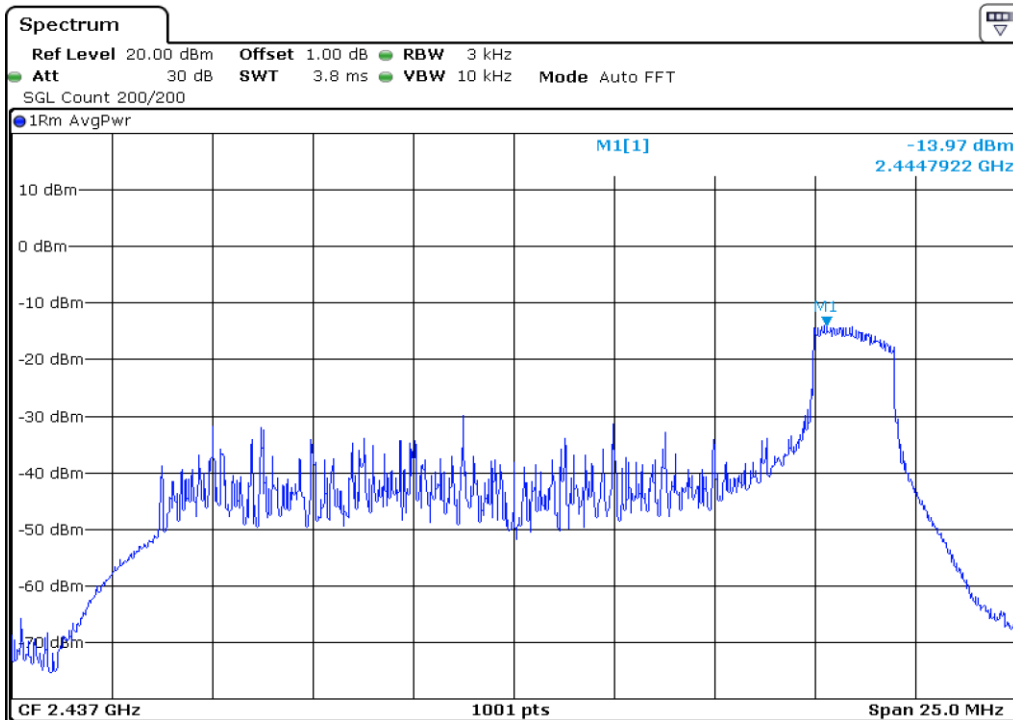

29 **Peak Power Spectrul Density**

30	Peak Power Spectrul Density
----	-----------------------------

Test Band				WLAN_2.4GHz_AX			
Antenna				Ant 1			
Test Parameters for Channel Bandwidths							
Test Item	No.	Mode	Channel	Bandwidth	RU Tone	RB index	Verdict
Peak Power Spectrul Density	1	802.11ax HE20	1	20 MHz	26	Low	Pass
	2	802.11ax HE20	1	20 MHz	26	Middle	Pass
	3	802.11ax HE20	1	20 MHz	26	High	Pass
	4	802.11ax HE20	6	20 MHz	26	Low	Pass
	5	802.11ax HE20	6	20 MHz	26	Middle	Pass
	6	802.11ax HE20	6	20 MHz	26	High	Pass
	7	802.11ax HE20	11	20 MHz	26	Low	Pass
	8	802.11ax HE20	11	20 MHz	26	Middle	Pass
	9	802.11ax HE20	11	20 MHz	26	High	Pass
	10	802.11ax HE20	1	20 MHz	52	Low	Pass
	11	802.11ax HE20	1	20 MHz	52	Middle	Pass
	12	802.11ax HE20	1	20 MHz	52	High	Pass
	13	802.11ax HE20	6	20 MHz	52	Low	Pass
	14	802.11ax HE20	6	20 MHz	52	Middle	Pass
	15	802.11ax HE20	6	20 MHz	52	High	Pass
	16	802.11ax HE20	11	20 MHz	52	Low	Pass
	17	802.11ax HE20	11	20 MHz	52	Middle	Pass
	18	802.11ax HE20	11	20 MHz	52	High	Pass
	19	802.11ax HE20	1	20 MHz	106	Low	Pass
	20	802.11ax HE20	1	20 MHz	106	High	Pass
	21	802.11ax HE20	6	20 MHz	106	Low	Pass
	22	802.11ax HE20	6	20 MHz	106	High	Pass
	23	802.11ax HE20	11	20 MHz	106	Low	Pass
	24	802.11ax HE20	11	20 MHz	106	High	Pass
	25	802.11ax HE20	1	20 MHz	242	-	Pass
	26	802.11ax HE20	6	20 MHz	242	-	Pass
	27	802.11ax HE20	11	20 MHz	242	-	Pass
	28	802.11ax HE20	1	20 MHz	SU	-	Pass
	29	802.11ax HE20	6	20 MHz	SU	-	Pass
	30	802.11ax HE20	11	20 MHz	SU	-	Pass

1 Peak Power Spectrul Density

2 Peak Power Spectrul Density

3 Peak Power Spectrul Density

4 Peak Power Spectrul Density

5 Peak Power Spectrul Density

6 Peak Power Spectrul Density

7 Peak Power Spectrul Density

8 Peak Power Spectrul Density

9	Peak Power Spectrul Density
---	-----------------------------

10 Peak Power Spectrul Density

11 Peak Power Spectrul Density

12 Peak Power Spectrul Density

13 Peak Power Spectrul Density