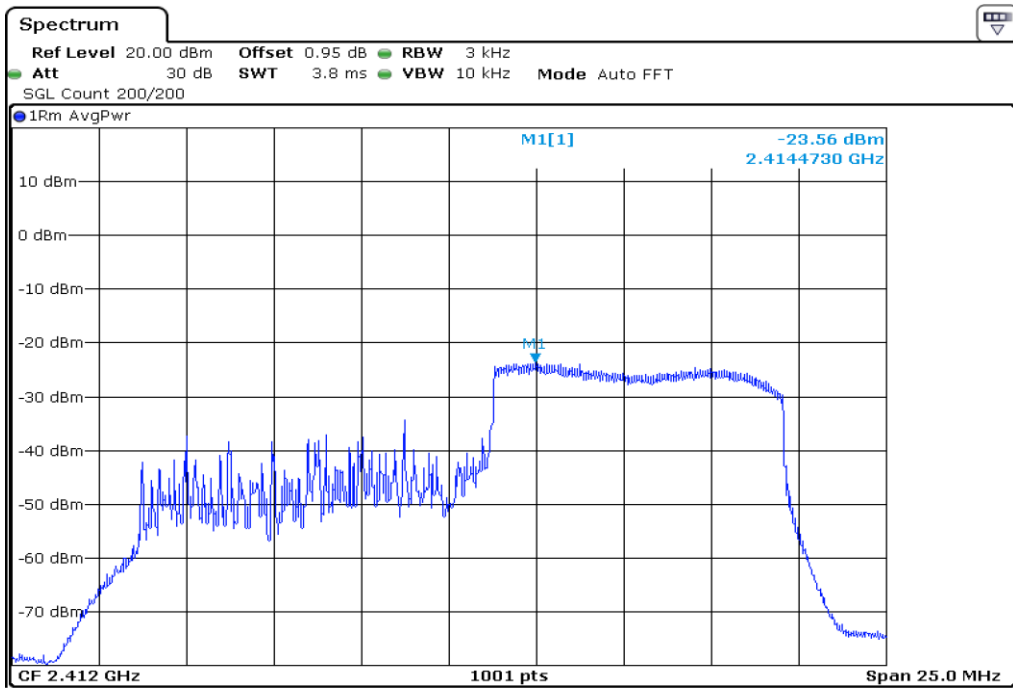

16 Peak Power Spectrul Density

17 Peak Power Spectrul Density

18 Peak Power Spectrul Density

19 Peak Power Spectrul Density

20 Peak Power Spectrul Density

21 Peak Power Spectrul Density

22 Peak Power Spectrul Density

23 Peak Power Spectrul Density

24 Peak Power Spectrul Density

25 Peak Power Spectrul Density

26 Peak Power Spectrul Density

27	Peak Power Spectrul Density
----	-----------------------------

28 **Peak Power Spectrul Density**

29 **Peak Power Spectrul Density**

30	Peak Power Spectrul Density
----	-----------------------------

Test Band				WLAN_2.4GHz_AX			
Antenna				Ant 1			
Test Parameters for Channel Bandwidths							
Test Item	No.	Mode	Channel	Bandwidth	RU Tone	RB index	Verdict
Peak Power Spectrul Density	1	802.11ax HE20	1	20 MHz	26	Low	Pass
	2	802.11ax HE20	1	20 MHz	26	Middle	Pass
	3	802.11ax HE20	1	20 MHz	26	High	Pass
	4	802.11ax HE20	6	20 MHz	26	Low	Pass
	5	802.11ax HE20	6	20 MHz	26	Middle	Pass
	6	802.11ax HE20	6	20 MHz	26	High	Pass
	7	802.11ax HE20	11	20 MHz	26	Low	Pass
	8	802.11ax HE20	11	20 MHz	26	Middle	Pass
	9	802.11ax HE20	11	20 MHz	26	High	Pass
	10	802.11ax HE20	1	20 MHz	52	Low	Pass
	11	802.11ax HE20	1	20 MHz	52	Middle	Pass
	12	802.11ax HE20	1	20 MHz	52	High	Pass
	13	802.11ax HE20	6	20 MHz	52	Low	Pass
	14	802.11ax HE20	6	20 MHz	52	Middle	Pass
	15	802.11ax HE20	6	20 MHz	52	High	Pass
	16	802.11ax HE20	11	20 MHz	52	Low	Pass
	17	802.11ax HE20	11	20 MHz	52	Middle	Pass
	18	802.11ax HE20	11	20 MHz	52	High	Pass
	19	802.11ax HE20	1	20 MHz	106	Low	Pass
	20	802.11ax HE20	1	20 MHz	106	High	Pass
	21	802.11ax HE20	6	20 MHz	106	Low	Pass
	22	802.11ax HE20	6	20 MHz	106	High	Pass
	23	802.11ax HE20	11	20 MHz	106	Low	Pass
	24	802.11ax HE20	11	20 MHz	106	High	Pass
	25	802.11ax HE20	1	20 MHz	242	-	Pass
	26	802.11ax HE20	6	20 MHz	242	-	Pass
	27	802.11ax HE20	11	20 MHz	242	-	Pass
	28	802.11ax HE20	1	20 MHz	SU	-	Pass
	29	802.11ax HE20	6	20 MHz	SU	-	Pass
	30	802.11ax HE20	11	20 MHz	SU	-	Pass