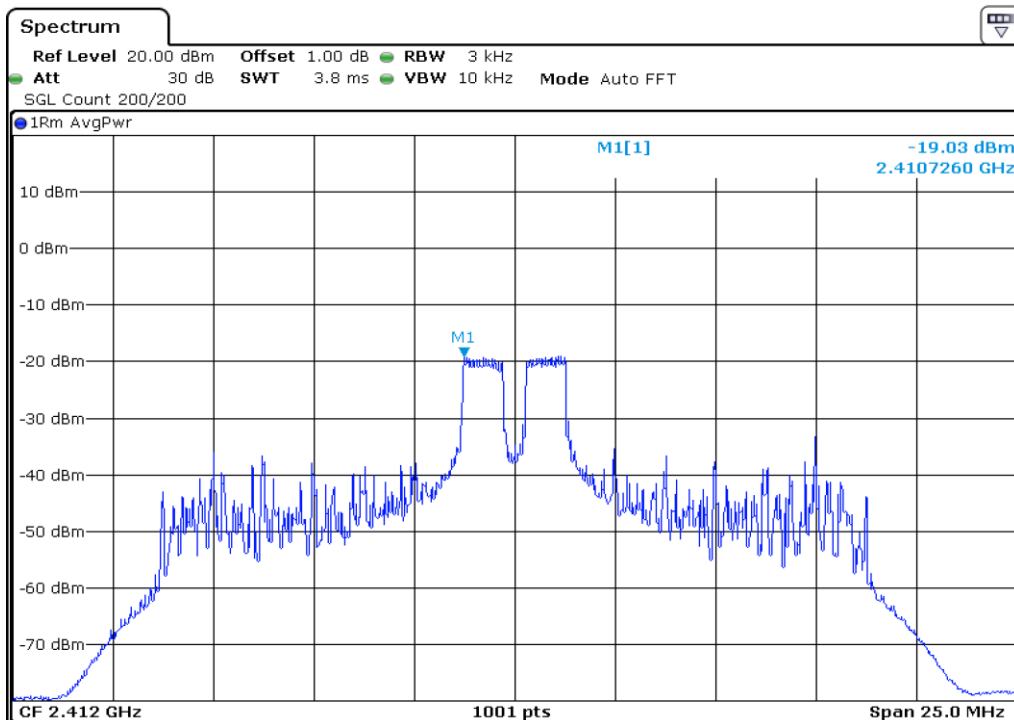

23 Peak Power Spectrul Density

24 Peak Power Spectrul Density

25 Peak Power Spectrul Density

26 Peak Power Spectrul Density

27	Peak Power Spectrul Density
----	-----------------------------

28 **Peak Power Spectrul Density**

29 **Peak Power Spectrul Density**

30	Peak Power Spectrul Density
----	-----------------------------

Test Band				WLAN_2.4GHz_AX			
Antenna				Ant 1			
Test Parameters for Channel Bandwidths							
Test Item	No.	Mode	Channel	Bandwidth	RU Tone	RB index	Verdict
Peak Power Spectrul Density	1	802.11ax HE20	1	20 MHz	26	Low	Pass
	2	802.11ax HE20	1	20 MHz	26	Middle	Pass
	3	802.11ax HE20	1	20 MHz	26	High	Pass
	4	802.11ax HE20	6	20 MHz	26	Low	Pass
	5	802.11ax HE20	6	20 MHz	26	Middle	Pass
	6	802.11ax HE20	6	20 MHz	26	High	Pass
	7	802.11ax HE20	11	20 MHz	26	Low	Pass
	8	802.11ax HE20	11	20 MHz	26	Middle	Pass
	9	802.11ax HE20	11	20 MHz	26	High	Pass
	10	802.11ax HE20	1	20 MHz	52	Low	Pass
	11	802.11ax HE20	1	20 MHz	52	Middle	Pass
	12	802.11ax HE20	1	20 MHz	52	High	Pass
	13	802.11ax HE20	6	20 MHz	52	Low	Pass
	14	802.11ax HE20	6	20 MHz	52	Middle	Pass
	15	802.11ax HE20	6	20 MHz	52	High	Pass
	16	802.11ax HE20	11	20 MHz	52	Low	Pass
	17	802.11ax HE20	11	20 MHz	52	Middle	Pass
	18	802.11ax HE20	11	20 MHz	52	High	Pass
	19	802.11ax HE20	1	20 MHz	106	Low	Pass
	20	802.11ax HE20	1	20 MHz	106	High	Pass
	21	802.11ax HE20	6	20 MHz	106	Low	Pass
	22	802.11ax HE20	6	20 MHz	106	High	Pass
	23	802.11ax HE20	11	20 MHz	106	Low	Pass
	24	802.11ax HE20	11	20 MHz	106	High	Pass
	25	802.11ax HE20	1	20 MHz	242	-	Pass
	26	802.11ax HE20	6	20 MHz	242	-	Pass
	27	802.11ax HE20	11	20 MHz	242	-	Pass
	28	802.11ax HE20	1	20 MHz	SU	-	Pass
	29	802.11ax HE20	6	20 MHz	SU	-	Pass
	30	802.11ax HE20	11	20 MHz	SU	-	Pass

1 Peak Power Spectrul Density

2 Peak Power Spectrul Density

3 Peak Power Spectrul Density

4 Peak Power Spectrul Density

5 Peak Power Spectrul Density

6 Peak Power Spectrul Density

7 Peak Power Spectrul Density