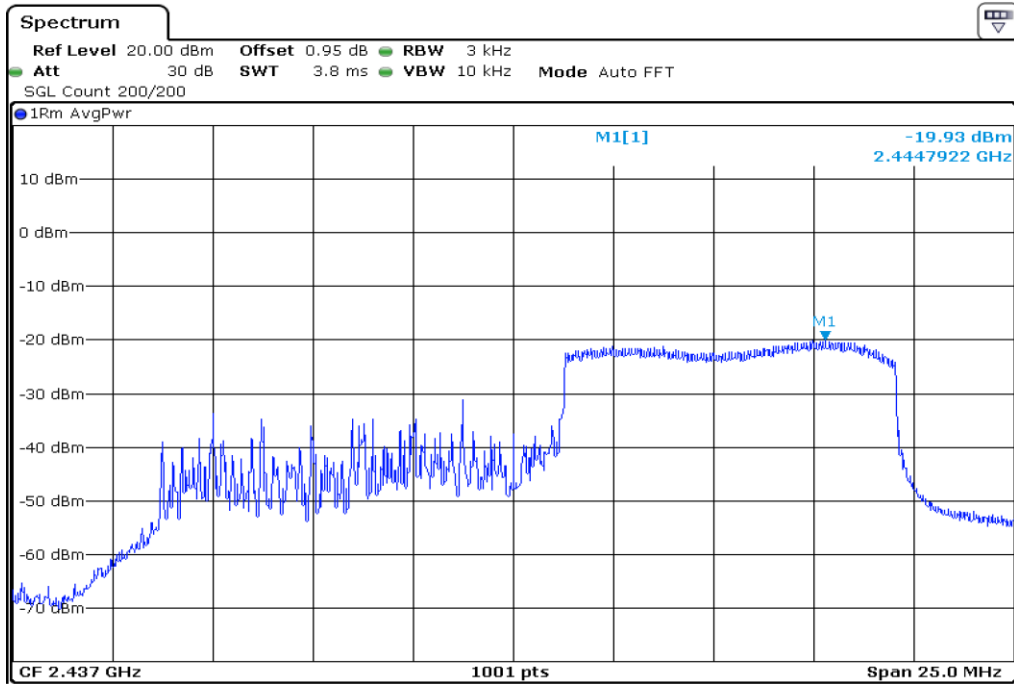

16 Peak Power Spectrul Density

17 Peak Power Spectrul Density

18 Peak Power Spectrul Density

19 Peak Power Spectrul Density

20 Peak Power Spectrul Density

21 Peak Power Spectrul Density

22 Peak Power Spectrul Density

23 Peak Power Spectrul Density

24 Peak Power Spectrul Density

25 Peak Power Spectrul Density

26 Peak Power Spectrul Density

27	Peak Power Spectrul Density
----	-----------------------------

28 **Peak Power Spectrul Density**

29 **Peak Power Spectrul Density**

30	Peak Power Spectrul Density
----	-----------------------------

Test Band				WLAN_2.4GHz_AX			
Antenna				Ant 1			
Test Parameters for Channel Bandwidths							
Test Item	No.	Mode	Channel	Bandwidth	RU Tone	RB index	Verdict
Peak Power Spectrul Density	1	802.11ax HE20	1	20 MHz	26	Low	Pass
	2	802.11ax HE20	1	20 MHz	26	Middle	Pass
	3	802.11ax HE20	1	20 MHz	26	High	Pass
	4	802.11ax HE20	6	20 MHz	26	Low	Pass
	5	802.11ax HE20	6	20 MHz	26	Middle	Pass
	6	802.11ax HE20	6	20 MHz	26	High	Pass
	7	802.11ax HE20	11	20 MHz	26	Low	Pass
	8	802.11ax HE20	11	20 MHz	26	Middle	Pass
	9	802.11ax HE20	11	20 MHz	26	High	Pass
	10	802.11ax HE20	1	20 MHz	52	Low	Pass
	11	802.11ax HE20	1	20 MHz	52	Middle	Pass
	12	802.11ax HE20	1	20 MHz	52	High	Pass
	13	802.11ax HE20	6	20 MHz	52	Low	Pass
	14	802.11ax HE20	6	20 MHz	52	Middle	Pass
	15	802.11ax HE20	6	20 MHz	52	High	Pass
	16	802.11ax HE20	11	20 MHz	52	Low	Pass
	17	802.11ax HE20	11	20 MHz	52	Middle	Pass
	18	802.11ax HE20	11	20 MHz	52	High	Pass
	19	802.11ax HE20	1	20 MHz	106	Low	Pass
	20	802.11ax HE20	1	20 MHz	106	High	Pass
	21	802.11ax HE20	6	20 MHz	106	Low	Pass
	22	802.11ax HE20	6	20 MHz	106	High	Pass
	23	802.11ax HE20	11	20 MHz	106	Low	Pass
	24	802.11ax HE20	11	20 MHz	106	High	Pass
	25	802.11ax HE20	1	20 MHz	242	-	Pass
	26	802.11ax HE20	6	20 MHz	242	-	Pass
	27	802.11ax HE20	11	20 MHz	242	-	Pass
	28	802.11ax HE20	1	20 MHz	SU	-	Pass
	29	802.11ax HE20	6	20 MHz	SU	-	Pass
	30	802.11ax HE20	11	20 MHz	SU	-	Pass