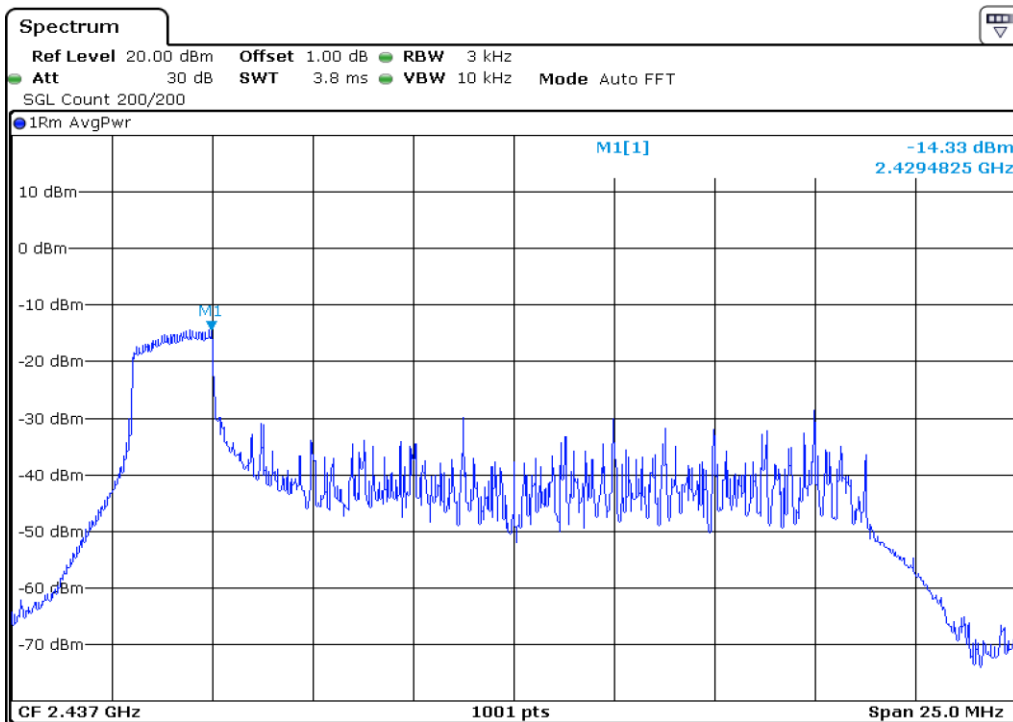

23 Peak Power Spectrul Density

24 Peak Power Spectrul Density

25 Peak Power Spectrul Density

26 Peak Power Spectrul Density

27	Peak Power Spectrul Density
----	-----------------------------

28 **Peak Power Spectrul Density**

29 **Peak Power Spectrul Density**

30	Peak Power Spectrul Density
----	-----------------------------

Test Band				WLAN_2.4GHz_AX			
Antenna				Ant 1			
Test Parameters for Channel Bandwidths							
Test Item	No.	Mode	Channel	Bandwidth	RU Tone	RB index	Verdict
Peak Power Spectrul Density	1	802.11ax HE20	1	20 MHz	26	Low	Pass
	2	802.11ax HE20	1	20 MHz	26	Middle	Pass
	3	802.11ax HE20	1	20 MHz	26	High	Pass
	4	802.11ax HE20	6	20 MHz	26	Low	Pass
	5	802.11ax HE20	6	20 MHz	26	Middle	Pass
	6	802.11ax HE20	6	20 MHz	26	High	Pass
	7	802.11ax HE20	11	20 MHz	26	Low	Pass
	8	802.11ax HE20	11	20 MHz	26	Middle	Pass
	9	802.11ax HE20	11	20 MHz	26	High	Pass
	10	802.11ax HE20	1	20 MHz	52	Low	Pass
	11	802.11ax HE20	1	20 MHz	52	Middle	Pass
	12	802.11ax HE20	1	20 MHz	52	High	Pass
	13	802.11ax HE20	6	20 MHz	52	Low	Pass
	14	802.11ax HE20	6	20 MHz	52	Middle	Pass
	15	802.11ax HE20	6	20 MHz	52	High	Pass
	16	802.11ax HE20	11	20 MHz	52	Low	Pass
	17	802.11ax HE20	11	20 MHz	52	Middle	Pass
	18	802.11ax HE20	11	20 MHz	52	High	Pass
	19	802.11ax HE20	1	20 MHz	106	Low	Pass
	20	802.11ax HE20	1	20 MHz	106	High	Pass
	21	802.11ax HE20	6	20 MHz	106	Low	Pass
	22	802.11ax HE20	6	20 MHz	106	High	Pass
	23	802.11ax HE20	11	20 MHz	106	Low	Pass
	24	802.11ax HE20	11	20 MHz	106	High	Pass
	25	802.11ax HE20	1	20 MHz	242	-	Pass
	26	802.11ax HE20	6	20 MHz	242	-	Pass
	27	802.11ax HE20	11	20 MHz	242	-	Pass
	28	802.11ax HE20	1	20 MHz	SU	-	Pass
	29	802.11ax HE20	6	20 MHz	SU	-	Pass
	30	802.11ax HE20	11	20 MHz	SU	-	Pass

1 Peak Power Spectrul Density

2 Peak Power Spectrul Density

3 Peak Power Spectrul Density

4 Peak Power Spectrul Density

5 Peak Power Spectrul Density

6 Peak Power Spectrul Density

7 Peak Power Spectrul Density