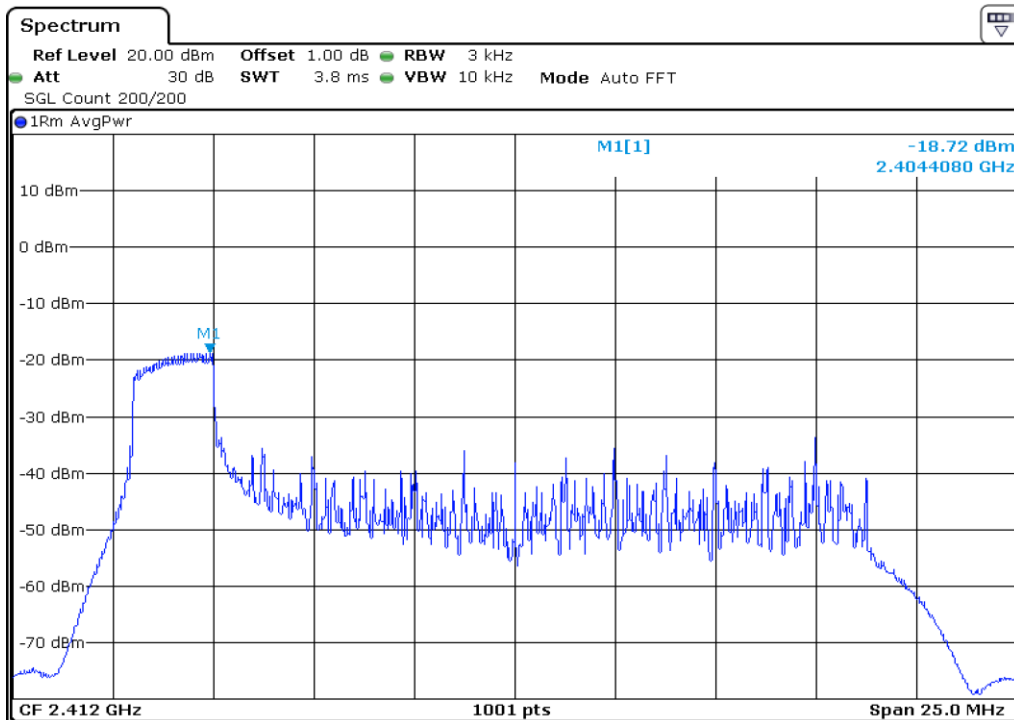

16 Peak Power Spectrul Density

17 Peak Power Spectrul Density

18 Peak Power Spectrul Density

19 Peak Power Spectrul Density

20 Peak Power Spectrul Density

21 Peak Power Spectrul Density

22 Peak Power Spectrul Density

23 Peak Power Spectrul Density

24 Peak Power Spectrul Density

25 Peak Power Spectrul Density

26 Peak Power Spectrul Density

27	Peak Power Spectrul Density
----	-----------------------------

28 **Peak Power Spectrul Density**

29 **Peak Power Spectrul Density**

30	Peak Power Spectrul Density
----	-----------------------------

Test Band				WLAN_2.4GHz_AX			
Antenna				Ant 1			
Test Parameters for Channel Bandwidths							
Test Item	No.	Mode	Channel	Bandwidth	RU Tone	RB index	Verdict
Peak Power Spectrul Density	1	802.11ax HE20	1	20 MHz	26	Low	Pass
	2	802.11ax HE20	1	20 MHz	26	Middle	Pass
	3	802.11ax HE20	1	20 MHz	26	High	Pass
	4	802.11ax HE20	6	20 MHz	26	Low	Pass
	5	802.11ax HE20	6	20 MHz	26	Middle	Pass
	6	802.11ax HE20	6	20 MHz	26	High	Pass
	7	802.11ax HE20	11	20 MHz	26	Low	Pass
	8	802.11ax HE20	11	20 MHz	26	Middle	Pass
	9	802.11ax HE20	11	20 MHz	26	High	Pass
	10	802.11ax HE20	1	20 MHz	52	Low	Pass
	11	802.11ax HE20	1	20 MHz	52	Middle	Pass
	12	802.11ax HE20	1	20 MHz	52	High	Pass
	13	802.11ax HE20	6	20 MHz	52	Low	Pass
	14	802.11ax HE20	6	20 MHz	52	Middle	Pass
	15	802.11ax HE20	6	20 MHz	52	High	Pass
	16	802.11ax HE20	11	20 MHz	52	Low	Pass
	17	802.11ax HE20	11	20 MHz	52	Middle	Pass
	18	802.11ax HE20	11	20 MHz	52	High	Pass
	19	802.11ax HE20	1	20 MHz	106	Low	Pass
	20	802.11ax HE20	1	20 MHz	106	High	Pass
	21	802.11ax HE20	6	20 MHz	106	Low	Pass
	22	802.11ax HE20	6	20 MHz	106	High	Pass
	23	802.11ax HE20	11	20 MHz	106	Low	Pass
	24	802.11ax HE20	11	20 MHz	106	High	Pass
	25	802.11ax HE20	1	20 MHz	242	-	Pass
	26	802.11ax HE20	6	20 MHz	242	-	Pass
	27	802.11ax HE20	11	20 MHz	242	-	Pass
	28	802.11ax HE20	1	20 MHz	SU	-	Pass
	29	802.11ax HE20	6	20 MHz	SU	-	Pass
	30	802.11ax HE20	11	20 MHz	SU	-	Pass