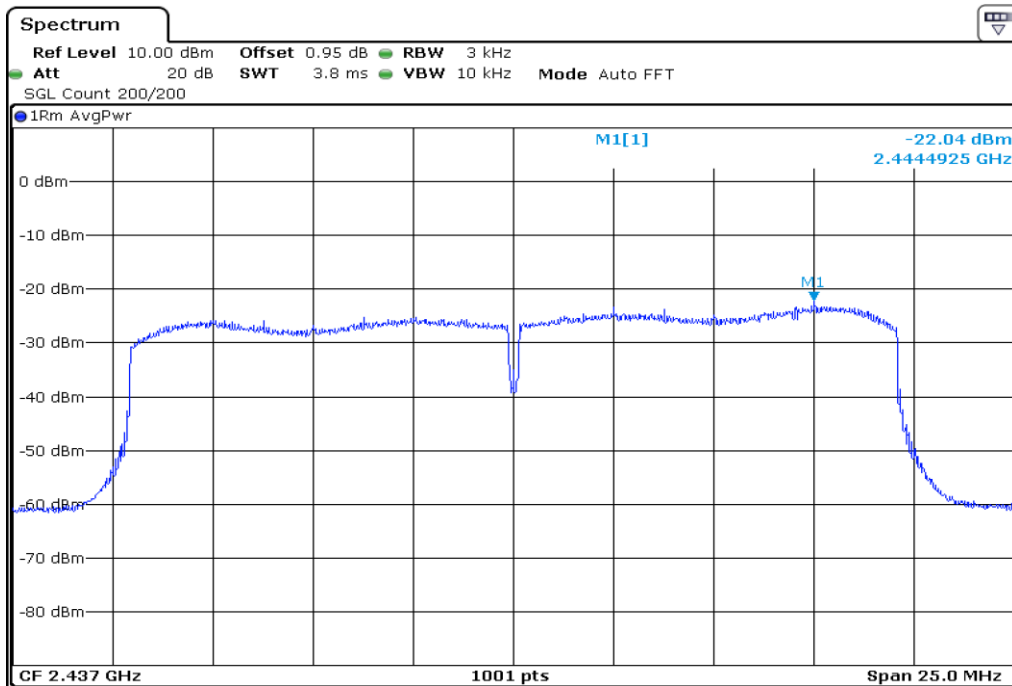

23 Peak Power Spectrul Density

24 Peak Power Spectrul Density

25 Peak Power Spectrul Density

26 Peak Power Spectrul Density

27	Peak Power Spectrul Density
----	-----------------------------

28 **Peak Power Spectrul Density**

29 **Peak Power Spectrul Density**

30	Peak Power Spectrul Density
----	-----------------------------

Test Band				WLAN_2.4GHz_AX			
Antenna				Ant 1			
Test Parameters for Channel Bandwidths							
Test Item	No.	Mode	Channel	Bandwidth	RU Tone	RB index	Verdict
Peak Power Spectrul Density	1	802.11ax HE20	1	20 MHz	26	Low	Pass
	2	802.11ax HE20	1	20 MHz	26	Middle	Pass
	3	802.11ax HE20	1	20 MHz	26	High	Pass
	4	802.11ax HE20	6	20 MHz	26	Low	Pass
	5	802.11ax HE20	6	20 MHz	26	Middle	Pass
	6	802.11ax HE20	6	20 MHz	26	High	Pass
	7	802.11ax HE20	11	20 MHz	26	Low	Pass
	8	802.11ax HE20	11	20 MHz	26	Middle	Pass
	9	802.11ax HE20	11	20 MHz	26	High	Pass
	10	802.11ax HE20	1	20 MHz	52	Low	Pass
	11	802.11ax HE20	1	20 MHz	52	Middle	Pass
	12	802.11ax HE20	1	20 MHz	52	High	Pass
	13	802.11ax HE20	6	20 MHz	52	Low	Pass
	14	802.11ax HE20	6	20 MHz	52	Middle	Pass
	15	802.11ax HE20	6	20 MHz	52	High	Pass
	16	802.11ax HE20	11	20 MHz	52	Low	Pass
	17	802.11ax HE20	11	20 MHz	52	Middle	Pass
	18	802.11ax HE20	11	20 MHz	52	High	Pass
	19	802.11ax HE20	1	20 MHz	106	Low	Pass
	20	802.11ax HE20	1	20 MHz	106	High	Pass
	21	802.11ax HE20	6	20 MHz	106	Low	Pass
	22	802.11ax HE20	6	20 MHz	106	High	Pass
	23	802.11ax HE20	11	20 MHz	106	Low	Pass
	24	802.11ax HE20	11	20 MHz	106	High	Pass
	25	802.11ax HE20	1	20 MHz	242	-	Pass
	26	802.11ax HE20	6	20 MHz	242	-	Pass
	27	802.11ax HE20	11	20 MHz	242	-	Pass
	28	802.11ax HE20	1	20 MHz	SU	-	Pass
	29	802.11ax HE20	6	20 MHz	SU	-	Pass
	30	802.11ax HE20	11	20 MHz	SU	-	Pass

1 Peak Power Spectrul Density

2 Peak Power Spectrul Density

3 Peak Power Spectrul Density

4 Peak Power Spectrul Density

5 Peak Power Spectrul Density

6 Peak Power Spectrul Density

7 Peak Power Spectrul Density