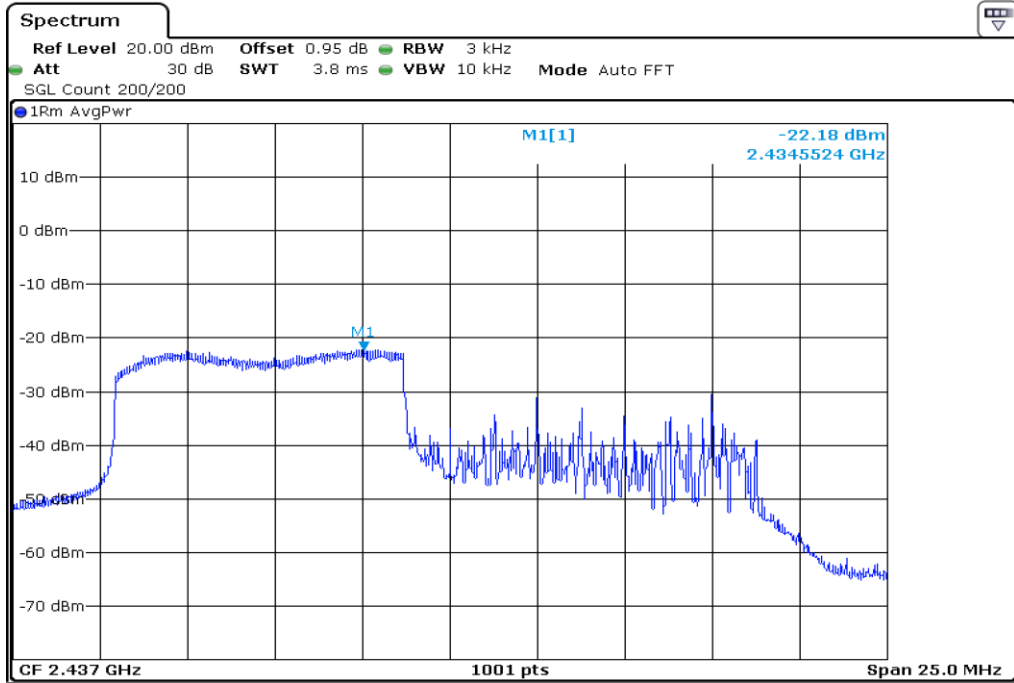

16 Peak Power Spectrul Density

17 Peak Power Spectrul Density

18 Peak Power Spectrul Density

19 Peak Power Spectrul Density

20 Peak Power Spectrul Density

21 Peak Power Spectrul Density

22 Peak Power Spectrul Density

23 Peak Power Spectrul Density

24 Peak Power Spectrul Density

25 Peak Power Spectrul Density

26 Peak Power Spectrul Density

27	Peak Power Spectrul Density
----	-----------------------------

28 **Peak Power Spectrul Density**

29 **Peak Power Spectrul Density**

30	Peak Power Spectrul Density
----	-----------------------------

Test Band				WLAN_2.4GHz_AX			
Antenna				Ant 1			
Test Parameters for Channel Bandwidths							
Test Item	No.	Mode	Channel	Bandwidth	RU Tone	RB index	Verdict
Peak Power Spectrul Density	1	802.11ax HE20	1	20 MHz	26	Low	Pass
	2	802.11ax HE20	1	20 MHz	26	Middle	Pass
	3	802.11ax HE20	1	20 MHz	26	High	Pass
	4	802.11ax HE20	6	20 MHz	26	Low	Pass
	5	802.11ax HE20	6	20 MHz	26	Middle	Pass
	6	802.11ax HE20	6	20 MHz	26	High	Pass
	7	802.11ax HE20	11	20 MHz	26	Low	Pass
	8	802.11ax HE20	11	20 MHz	26	Middle	Pass
	9	802.11ax HE20	11	20 MHz	26	High	Pass
	10	802.11ax HE20	1	20 MHz	52	Low	Pass
	11	802.11ax HE20	1	20 MHz	52	Middle	Pass
	12	802.11ax HE20	1	20 MHz	52	High	Pass
	13	802.11ax HE20	6	20 MHz	52	Low	Pass
	14	802.11ax HE20	6	20 MHz	52	Middle	Pass
	15	802.11ax HE20	6	20 MHz	52	High	Pass
	16	802.11ax HE20	11	20 MHz	52	Low	Pass
	17	802.11ax HE20	11	20 MHz	52	Middle	Pass
	18	802.11ax HE20	11	20 MHz	52	High	Pass
	19	802.11ax HE20	1	20 MHz	106	Low	Pass
	20	802.11ax HE20	1	20 MHz	106	High	Pass
	21	802.11ax HE20	6	20 MHz	106	Low	Pass
	22	802.11ax HE20	6	20 MHz	106	High	Pass
	23	802.11ax HE20	11	20 MHz	106	Low	Pass
	24	802.11ax HE20	11	20 MHz	106	High	Pass
	25	802.11ax HE20	1	20 MHz	242	-	Pass
	26	802.11ax HE20	6	20 MHz	242	-	Pass
	27	802.11ax HE20	11	20 MHz	242	-	Pass
	28	802.11ax HE20	1	20 MHz	SU	-	Pass
	29	802.11ax HE20	6	20 MHz	SU	-	Pass
	30	802.11ax HE20	11	20 MHz	SU	-	Pass