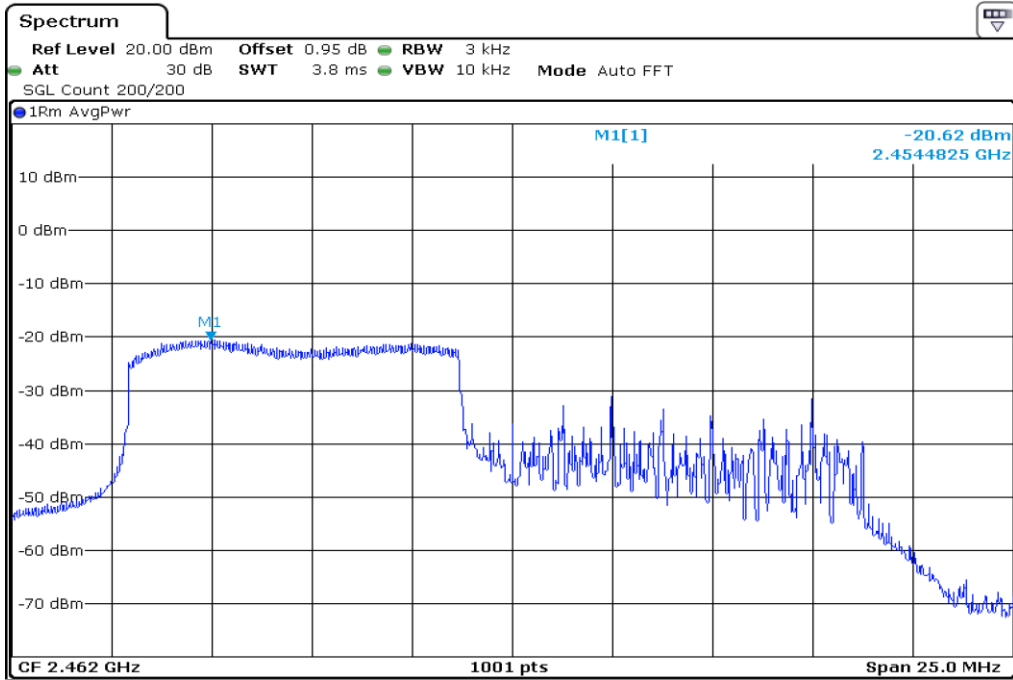

16 Peak Power Spectrul Density

17 Peak Power Spectrul Density

18 Peak Power Spectrul Density

19 Peak Power Spectrul Density

20 Peak Power Spectrul Density

21 Peak Power Spectrul Density

22 Peak Power Spectrul Density

23 Peak Power Spectrul Density

24 Peak Power Spectrul Density

25 Peak Power Spectrul Density

26 Peak Power Spectrul Density

27	Peak Power Spectrul Density
----	-----------------------------

28 **Peak Power Spectrul Density**

29 **Peak Power Spectrul Density**

30	Peak Power Spectrul Density
----	-----------------------------

Test Band				WLAN_2.4GHz_AX			
Antenna				Ant 1			
Test Parameters for Channel Bandwidths							
Test Item	No.	Mode	Channel	Bandwidth	RU Tone	RB index	Verdict
Peak Power Spectrul Density	1	802.11ax HE20	1	20 MHz	26	Low	Pass
	2	802.11ax HE20	1	20 MHz	26	Middle	Pass
	3	802.11ax HE20	1	20 MHz	26	High	Pass
	4	802.11ax HE20	6	20 MHz	26	Low	Pass
	5	802.11ax HE20	6	20 MHz	26	Middle	Pass
	6	802.11ax HE20	6	20 MHz	26	High	Pass
	7	802.11ax HE20	11	20 MHz	26	Low	Pass
	8	802.11ax HE20	11	20 MHz	26	Middle	Pass
	9	802.11ax HE20	11	20 MHz	26	High	Pass
	10	802.11ax HE20	1	20 MHz	52	Low	Pass
	11	802.11ax HE20	1	20 MHz	52	Middle	Pass
	12	802.11ax HE20	1	20 MHz	52	High	Pass
	13	802.11ax HE20	6	20 MHz	52	Low	Pass
	14	802.11ax HE20	6	20 MHz	52	Middle	Pass
	15	802.11ax HE20	6	20 MHz	52	High	Pass
	16	802.11ax HE20	11	20 MHz	52	Low	Pass
	17	802.11ax HE20	11	20 MHz	52	Middle	Pass
	18	802.11ax HE20	11	20 MHz	52	High	Pass
	19	802.11ax HE20	1	20 MHz	106	Low	Pass
	20	802.11ax HE20	1	20 MHz	106	High	Pass
	21	802.11ax HE20	6	20 MHz	106	Low	Pass
	22	802.11ax HE20	6	20 MHz	106	High	Pass
	23	802.11ax HE20	11	20 MHz	106	Low	Pass
	24	802.11ax HE20	11	20 MHz	106	High	Pass
	25	802.11ax HE20	1	20 MHz	242	-	Pass
	26	802.11ax HE20	6	20 MHz	242	-	Pass
	27	802.11ax HE20	11	20 MHz	242	-	Pass
	28	802.11ax HE20	1	20 MHz	SU	-	Pass
	29	802.11ax HE20	6	20 MHz	SU	-	Pass
	30	802.11ax HE20	11	20 MHz	SU	-	Pass