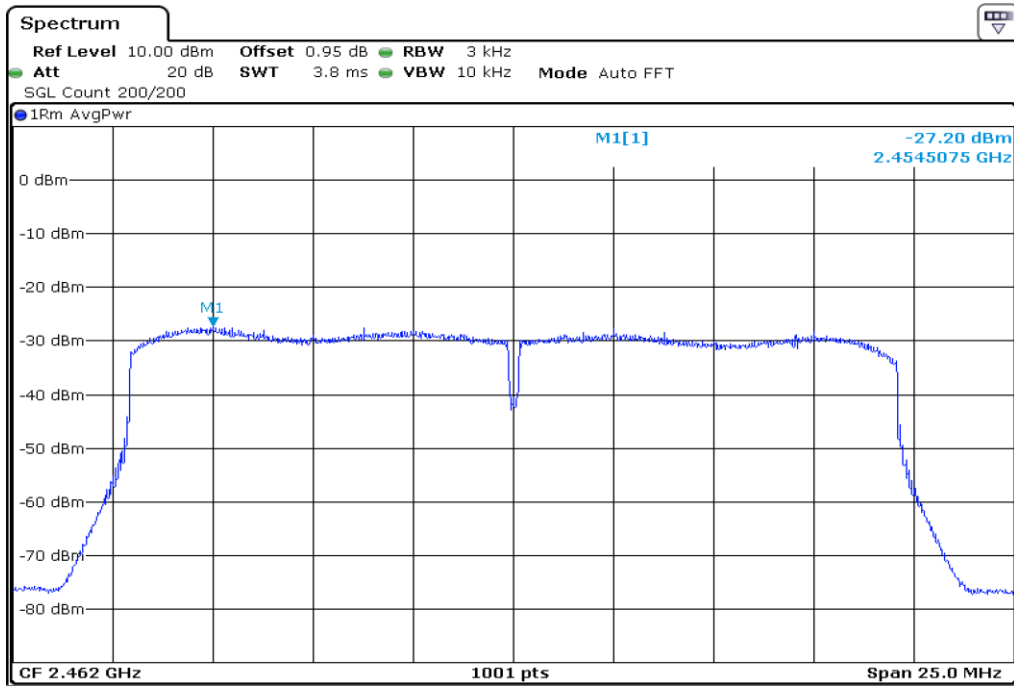

23 Peak Power Spectrul Density

24 Peak Power Spectrul Density

25 Peak Power Spectrul Density

26 Peak Power Spectrul Density

27	Peak Power Spectrul Density
----	-----------------------------

28 **Peak Power Spectrul Density**

29 **Peak Power Spectrul Density**

30	Peak Power Spectrul Density
----	-----------------------------

Test Band				WLAN_2.4GHz_AX			
Antenna				Ant 1			
Test Parameters for Channel Bandwidths							
Test Item	No.	Mode	Channel	Bandwidth	RU Tone	RB index	Verdict
Peak Power Spectrul Density	1	802.11ax HE20	1	20 MHz	26	Low	Pass
	2	802.11ax HE20	1	20 MHz	26	Middle	Pass
	3	802.11ax HE20	1	20 MHz	26	High	Pass
	4	802.11ax HE20	6	20 MHz	26	Low	Pass
	5	802.11ax HE20	6	20 MHz	26	Middle	Pass
	6	802.11ax HE20	6	20 MHz	26	High	Pass
	7	802.11ax HE20	11	20 MHz	26	Low	Pass
	8	802.11ax HE20	11	20 MHz	26	Middle	Pass
	9	802.11ax HE20	11	20 MHz	26	High	Pass
	10	802.11ax HE20	1	20 MHz	52	Low	Pass
	11	802.11ax HE20	1	20 MHz	52	Middle	Pass
	12	802.11ax HE20	1	20 MHz	52	High	Pass
	13	802.11ax HE20	6	20 MHz	52	Low	Pass
	14	802.11ax HE20	6	20 MHz	52	Middle	Pass
	15	802.11ax HE20	6	20 MHz	52	High	Pass
	16	802.11ax HE20	11	20 MHz	52	Low	Pass
	17	802.11ax HE20	11	20 MHz	52	Middle	Pass
	18	802.11ax HE20	11	20 MHz	52	High	Pass
	19	802.11ax HE20	1	20 MHz	106	Low	Pass
	20	802.11ax HE20	1	20 MHz	106	High	Pass
	21	802.11ax HE20	6	20 MHz	106	Low	Pass
	22	802.11ax HE20	6	20 MHz	106	High	Pass
	23	802.11ax HE20	11	20 MHz	106	Low	Pass
	24	802.11ax HE20	11	20 MHz	106	High	Pass
	25	802.11ax HE20	1	20 MHz	242	-	Pass
	26	802.11ax HE20	6	20 MHz	242	-	Pass
	27	802.11ax HE20	11	20 MHz	242	-	Pass
	28	802.11ax HE20	1	20 MHz	SU	-	Pass
	29	802.11ax HE20	6	20 MHz	SU	-	Pass
	30	802.11ax HE20	11	20 MHz	SU	-	Pass

1 Peak Power Spectrul Density

2 Peak Power Spectrul Density

3 Peak Power Spectrul Density

4 Peak Power Spectrul Density

5 Peak Power Spectrul Density

6 Peak Power Spectrul Density

7 Peak Power Spectrul Density