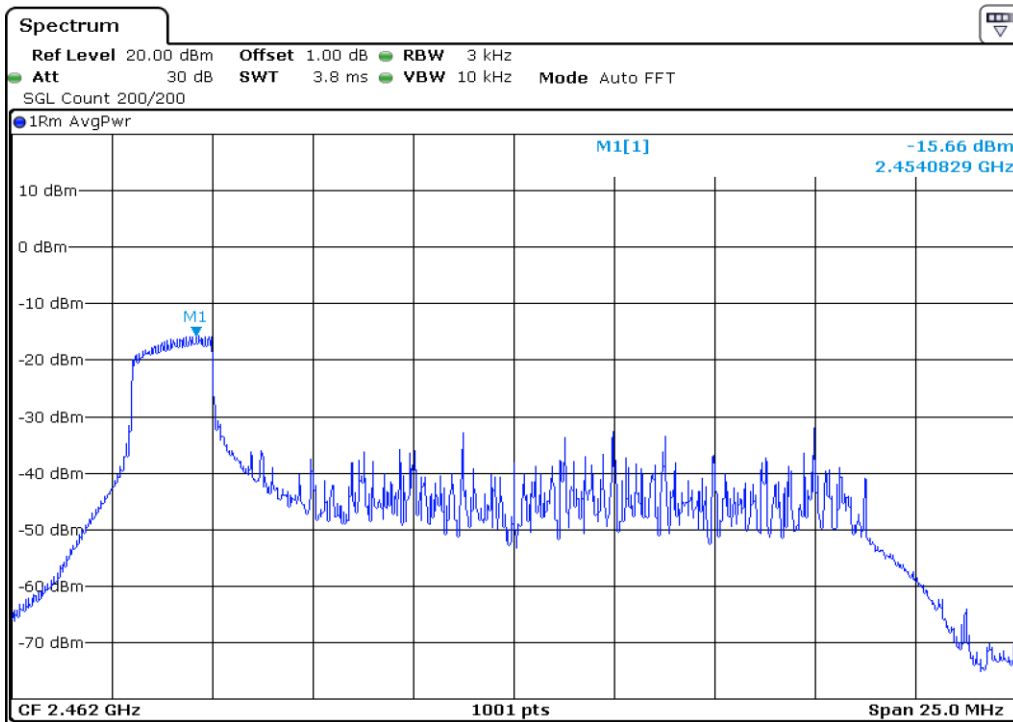

29 **Peak Power Spectrul Density**

30	Peak Power Spectrul Density
----	-----------------------------

Test Band				WLAN_2.4GHz_AX			
Antenna				Ant 1			
Test Parameters for Channel Bandwidths							
Test Item	No.	Mode	Channel	Bandwidth	RU Tone	RB index	Verdict
Peak Power Spectrul Density	1	802.11ax HE20	1	20 MHz	26	Low	Pass
	2	802.11ax HE20	1	20 MHz	26	Middle	Pass
	3	802.11ax HE20	1	20 MHz	26	High	Pass
	4	802.11ax HE20	6	20 MHz	26	Low	Pass
	5	802.11ax HE20	6	20 MHz	26	Middle	Pass
	6	802.11ax HE20	6	20 MHz	26	High	Pass
	7	802.11ax HE20	11	20 MHz	26	Low	Pass
	8	802.11ax HE20	11	20 MHz	26	Middle	Pass
	9	802.11ax HE20	11	20 MHz	26	High	Pass
	10	802.11ax HE20	1	20 MHz	52	Low	Pass
	11	802.11ax HE20	1	20 MHz	52	Middle	Pass
	12	802.11ax HE20	1	20 MHz	52	High	Pass
	13	802.11ax HE20	6	20 MHz	52	Low	Pass
	14	802.11ax HE20	6	20 MHz	52	Middle	Pass
	15	802.11ax HE20	6	20 MHz	52	High	Pass
	16	802.11ax HE20	11	20 MHz	52	Low	Pass
	17	802.11ax HE20	11	20 MHz	52	Middle	Pass
	18	802.11ax HE20	11	20 MHz	52	High	Pass
	19	802.11ax HE20	1	20 MHz	106	Low	Pass
	20	802.11ax HE20	1	20 MHz	106	High	Pass
	21	802.11ax HE20	6	20 MHz	106	Low	Pass
	22	802.11ax HE20	6	20 MHz	106	High	Pass
	23	802.11ax HE20	11	20 MHz	106	Low	Pass
	24	802.11ax HE20	11	20 MHz	106	High	Pass
	25	802.11ax HE20	1	20 MHz	242	-	Pass
	26	802.11ax HE20	6	20 MHz	242	-	Pass
	27	802.11ax HE20	11	20 MHz	242	-	Pass
	28	802.11ax HE20	1	20 MHz	SU	-	Pass
	29	802.11ax HE20	6	20 MHz	SU	-	Pass
	30	802.11ax HE20	11	20 MHz	SU	-	Pass

1 Peak Power Spectrul Density

2 Peak Power Spectrul Density

3 Peak Power Spectrul Density

4 Peak Power Spectrul Density

5 Peak Power Spectrul Density

6 Peak Power Spectrul Density

7 Peak Power Spectrul Density

8 Peak Power Spectrul Density

9	Peak Power Spectrul Density
---	-----------------------------

10 Peak Power Spectrul Density

11 Peak Power Spectrul Density

12 Peak Power Spectrul Density

13 Peak Power Spectrul Density