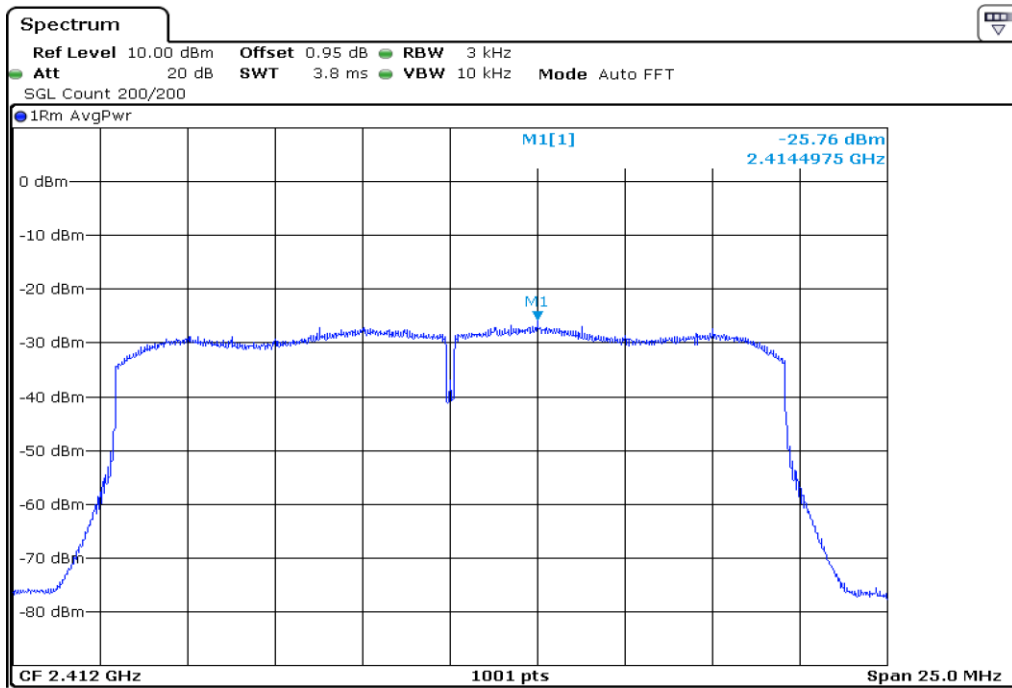

23 Peak Power Spectrul Density

24 Peak Power Spectrul Density

25 Peak Power Spectrul Density

26 Peak Power Spectrul Density

27	Peak Power Spectrul Density
----	-----------------------------

28 **Peak Power Spectrul Density**

29 **Peak Power Spectrul Density**

30	Peak Power Spectrul Density
----	-----------------------------

Test Band				WLAN_2.4GHz_AX			
Antenna				Ant 1			
Test Parameters for Channel Bandwidths							
Test Item	No.	Mode	Channel	Bandwidth	RU Tone	RB index	Verdict
Peak Power Spectrul Density	1	802.11ax HE20	1	20 MHz	26	Low	Pass
	2	802.11ax HE20	1	20 MHz	26	Middle	Pass
	3	802.11ax HE20	1	20 MHz	26	High	Pass
	4	802.11ax HE20	6	20 MHz	26	Low	Pass
	5	802.11ax HE20	6	20 MHz	26	Middle	Pass
	6	802.11ax HE20	6	20 MHz	26	High	Pass
	7	802.11ax HE20	11	20 MHz	26	Low	Pass
	8	802.11ax HE20	11	20 MHz	26	Middle	Pass
	9	802.11ax HE20	11	20 MHz	26	High	Pass
	10	802.11ax HE20	1	20 MHz	52	Low	Pass
	11	802.11ax HE20	1	20 MHz	52	Middle	Pass
	12	802.11ax HE20	1	20 MHz	52	High	Pass
	13	802.11ax HE20	6	20 MHz	52	Low	Pass
	14	802.11ax HE20	6	20 MHz	52	Middle	Pass
	15	802.11ax HE20	6	20 MHz	52	High	Pass
	16	802.11ax HE20	11	20 MHz	52	Low	Pass
	17	802.11ax HE20	11	20 MHz	52	Middle	Pass
	18	802.11ax HE20	11	20 MHz	52	High	Pass
	19	802.11ax HE20	1	20 MHz	106	Low	Pass
	20	802.11ax HE20	1	20 MHz	106	High	Pass
	21	802.11ax HE20	6	20 MHz	106	Low	Pass
	22	802.11ax HE20	6	20 MHz	106	High	Pass
	23	802.11ax HE20	11	20 MHz	106	Low	Pass
	24	802.11ax HE20	11	20 MHz	106	High	Pass
	25	802.11ax HE20	1	20 MHz	242	-	Pass
	26	802.11ax HE20	6	20 MHz	242	-	Pass
	27	802.11ax HE20	11	20 MHz	242	-	Pass
	28	802.11ax HE20	1	20 MHz	SU	-	Pass
	29	802.11ax HE20	6	20 MHz	SU	-	Pass
	30	802.11ax HE20	11	20 MHz	SU	-	Pass

1 Peak Power Spectrul Density

2 Peak Power Spectrul Density

3 Peak Power Spectrul Density

4 Peak Power Spectrul Density

5 Peak Power Spectrul Density

6 Peak Power Spectrul Density

7 Peak Power Spectrul Density