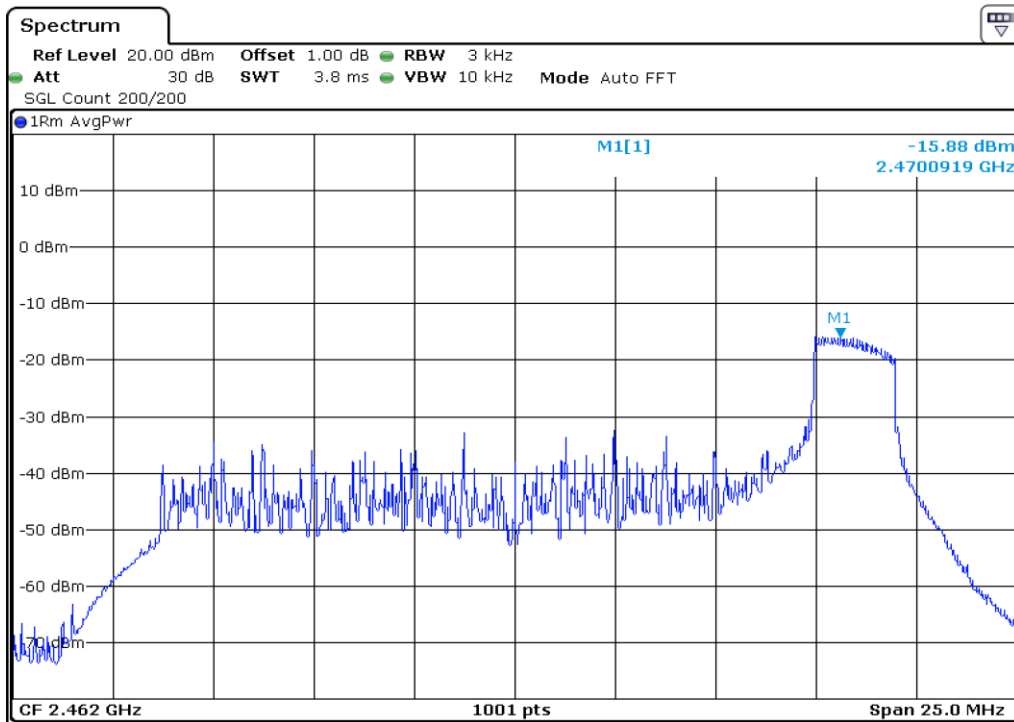

29 **Peak Power Spectrul Density**

30	Peak Power Spectrul Density
----	-----------------------------

Test Band				WLAN_2.4GHz_AX			
Antenna				Ant 1			
Test Parameters for Channel Bandwidths							
Test Item	No.	Mode	Channel	Bandwidth	RU Tone	RB index	Verdict
Peak Power Spectrul Density	1	802.11ax HE20	1	20 MHz	26	Low	Pass
	2	802.11ax HE20	1	20 MHz	26	Middle	Pass
	3	802.11ax HE20	1	20 MHz	26	High	Pass
	4	802.11ax HE20	6	20 MHz	26	Low	Pass
	5	802.11ax HE20	6	20 MHz	26	Middle	Pass
	6	802.11ax HE20	6	20 MHz	26	High	Pass
	7	802.11ax HE20	11	20 MHz	26	Low	Pass
	8	802.11ax HE20	11	20 MHz	26	Middle	Pass
	9	802.11ax HE20	11	20 MHz	26	High	Pass
	10	802.11ax HE20	1	20 MHz	52	Low	Pass
	11	802.11ax HE20	1	20 MHz	52	Middle	Pass
	12	802.11ax HE20	1	20 MHz	52	High	Pass
	13	802.11ax HE20	6	20 MHz	52	Low	Pass
	14	802.11ax HE20	6	20 MHz	52	Middle	Pass
	15	802.11ax HE20	6	20 MHz	52	High	Pass
	16	802.11ax HE20	11	20 MHz	52	Low	Pass
	17	802.11ax HE20	11	20 MHz	52	Middle	Pass
	18	802.11ax HE20	11	20 MHz	52	High	Pass
	19	802.11ax HE20	1	20 MHz	106	Low	Pass
	20	802.11ax HE20	1	20 MHz	106	High	Pass
	21	802.11ax HE20	6	20 MHz	106	Low	Pass
	22	802.11ax HE20	6	20 MHz	106	High	Pass
	23	802.11ax HE20	11	20 MHz	106	Low	Pass
	24	802.11ax HE20	11	20 MHz	106	High	Pass
	25	802.11ax HE20	1	20 MHz	242	-	Pass
	26	802.11ax HE20	6	20 MHz	242	-	Pass
	27	802.11ax HE20	11	20 MHz	242	-	Pass
	28	802.11ax HE20	1	20 MHz	SU	-	Pass
	29	802.11ax HE20	6	20 MHz	SU	-	Pass
	30	802.11ax HE20	11	20 MHz	SU	-	Pass

1 Peak Power Spectrul Density

2 Peak Power Spectrul Density

3 Peak Power Spectrul Density

4 Peak Power Spectrul Density

5 Peak Power Spectrul Density

6 Peak Power Spectrul Density

7 Peak Power Spectrul Density

8 Peak Power Spectrul Density

9	Peak Power Spectrul Density
---	-----------------------------

10 Peak Power Spectrul Density

11 Peak Power Spectrul Density

12 Peak Power Spectrul Density

13 Peak Power Spectrul Density