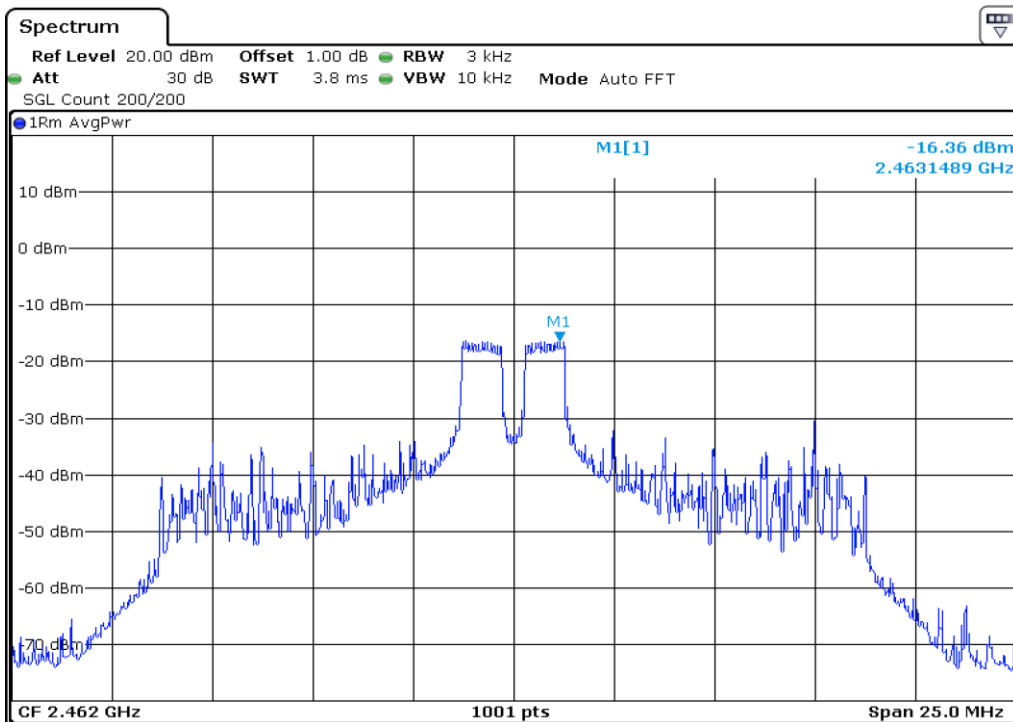

29 **Peak Power Spectrul Density**

30	Peak Power Spectrul Density
----	-----------------------------

Test Band				WLAN_2.4GHz_AX			
Antenna				Ant 1			
Test Parameters for Channel Bandwidths							
Test Item	No.	Mode	Channel	Bandwidth	RU Tone	RB index	Verdict
Peak Power Spectrul Density	1	802.11ax HE20	1	20 MHz	26	Low	Pass
	2	802.11ax HE20	1	20 MHz	26	Middle	Pass
	3	802.11ax HE20	1	20 MHz	26	High	Pass
	4	802.11ax HE20	6	20 MHz	26	Low	Pass
	5	802.11ax HE20	6	20 MHz	26	Middle	Pass
	6	802.11ax HE20	6	20 MHz	26	High	Pass
	7	802.11ax HE20	11	20 MHz	26	Low	Pass
	8	802.11ax HE20	11	20 MHz	26	Middle	Pass
	9	802.11ax HE20	11	20 MHz	26	High	Pass
	10	802.11ax HE20	1	20 MHz	52	Low	Pass
	11	802.11ax HE20	1	20 MHz	52	Middle	Pass
	12	802.11ax HE20	1	20 MHz	52	High	Pass
	13	802.11ax HE20	6	20 MHz	52	Low	Pass
	14	802.11ax HE20	6	20 MHz	52	Middle	Pass
	15	802.11ax HE20	6	20 MHz	52	High	Pass
	16	802.11ax HE20	11	20 MHz	52	Low	Pass
	17	802.11ax HE20	11	20 MHz	52	Middle	Pass
	18	802.11ax HE20	11	20 MHz	52	High	Pass
	19	802.11ax HE20	1	20 MHz	106	Low	Pass
	20	802.11ax HE20	1	20 MHz	106	High	Pass
	21	802.11ax HE20	6	20 MHz	106	Low	Pass
	22	802.11ax HE20	6	20 MHz	106	High	Pass
	23	802.11ax HE20	11	20 MHz	106	Low	Pass
	24	802.11ax HE20	11	20 MHz	106	High	Pass
	25	802.11ax HE20	1	20 MHz	242	-	Pass
	26	802.11ax HE20	6	20 MHz	242	-	Pass
	27	802.11ax HE20	11	20 MHz	242	-	Pass
	28	802.11ax HE20	1	20 MHz	SU	-	Pass
	29	802.11ax HE20	6	20 MHz	SU	-	Pass
	30	802.11ax HE20	11	20 MHz	SU	-	Pass

1 Peak Power Spectrul Density

2 Peak Power Spectrul Density

3 Peak Power Spectrul Density

4 Peak Power Spectrul Density

5 Peak Power Spectrul Density

6 Peak Power Spectrul Density

7 Peak Power Spectrul Density

8 Peak Power Spectrul Density

9	Peak Power Spectrul Density
---	-----------------------------

10 Peak Power Spectrul Density

11 Peak Power Spectrul Density

12 Peak Power Spectrul Density

13 Peak Power Spectrul Density