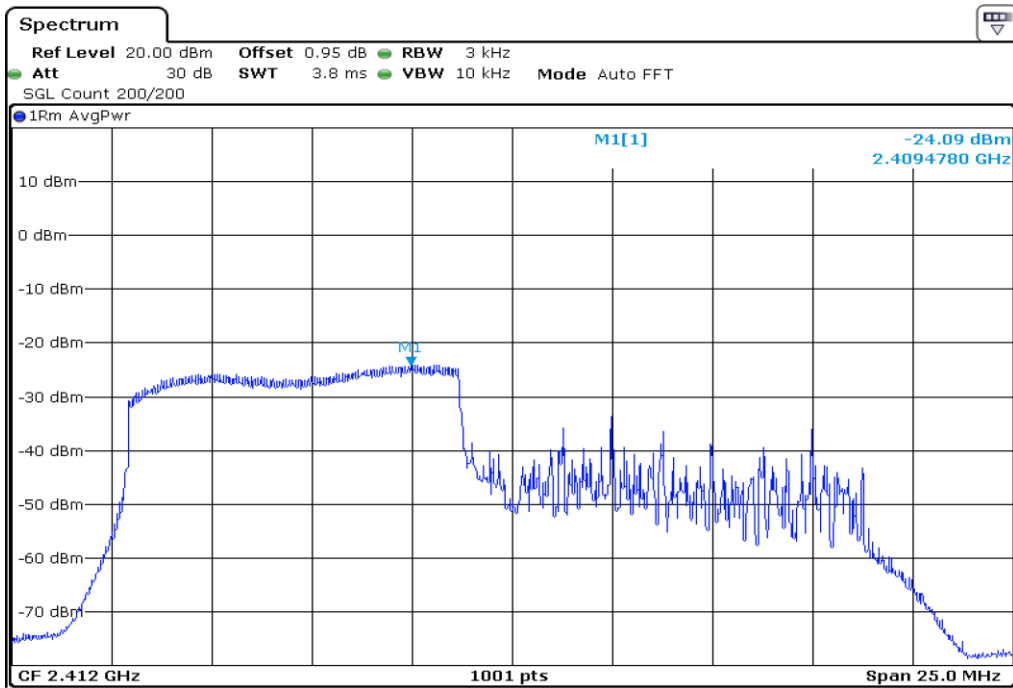

16 Peak Power Spectrul Density

17 Peak Power Spectrul Density

18 Peak Power Spectrul Density

19 Peak Power Spectrul Density

20 Peak Power Spectrul Density

21 Peak Power Spectrul Density

22 Peak Power Spectrul Density

23 Peak Power Spectrul Density

24 Peak Power Spectrul Density

25 Peak Power Spectrul Density

26 Peak Power Spectrul Density

27	Peak Power Spectrul Density
----	-----------------------------

28 **Peak Power Spectrul Density**

29 **Peak Power Spectrul Density**

30	Peak Power Spectrul Density
----	-----------------------------

Test Band				WLAN_2.4GHz_AX			
Antenna				Ant 1			
Test Parameters for Channel Bandwidths							
Test Item	No.	Mode	Channel	Bandwidth	RU Tone	RB index	Verdict
Peak Power Spectrul Density	1	802.11ax HE20	1	20 MHz	26	Low	Pass
	2	802.11ax HE20	1	20 MHz	26	Middle	Pass
	3	802.11ax HE20	1	20 MHz	26	High	Pass
	4	802.11ax HE20	6	20 MHz	26	Low	Pass
	5	802.11ax HE20	6	20 MHz	26	Middle	Pass
	6	802.11ax HE20	6	20 MHz	26	High	Pass
	7	802.11ax HE20	11	20 MHz	26	Low	Pass
	8	802.11ax HE20	11	20 MHz	26	Middle	Pass
	9	802.11ax HE20	11	20 MHz	26	High	Pass
	10	802.11ax HE20	1	20 MHz	52	Low	Pass
	11	802.11ax HE20	1	20 MHz	52	Middle	Pass
	12	802.11ax HE20	1	20 MHz	52	High	Pass
	13	802.11ax HE20	6	20 MHz	52	Low	Pass
	14	802.11ax HE20	6	20 MHz	52	Middle	Pass
	15	802.11ax HE20	6	20 MHz	52	High	Pass
	16	802.11ax HE20	11	20 MHz	52	Low	Pass
	17	802.11ax HE20	11	20 MHz	52	Middle	Pass
	18	802.11ax HE20	11	20 MHz	52	High	Pass
	19	802.11ax HE20	1	20 MHz	106	Low	Pass
	20	802.11ax HE20	1	20 MHz	106	High	Pass
	21	802.11ax HE20	6	20 MHz	106	Low	Pass
	22	802.11ax HE20	6	20 MHz	106	High	Pass
	23	802.11ax HE20	11	20 MHz	106	Low	Pass
	24	802.11ax HE20	11	20 MHz	106	High	Pass
	25	802.11ax HE20	1	20 MHz	242	-	Pass
	26	802.11ax HE20	6	20 MHz	242	-	Pass
	27	802.11ax HE20	11	20 MHz	242	-	Pass
	28	802.11ax HE20	1	20 MHz	SU	-	Pass
	29	802.11ax HE20	6	20 MHz	SU	-	Pass
	30	802.11ax HE20	11	20 MHz	SU	-	Pass