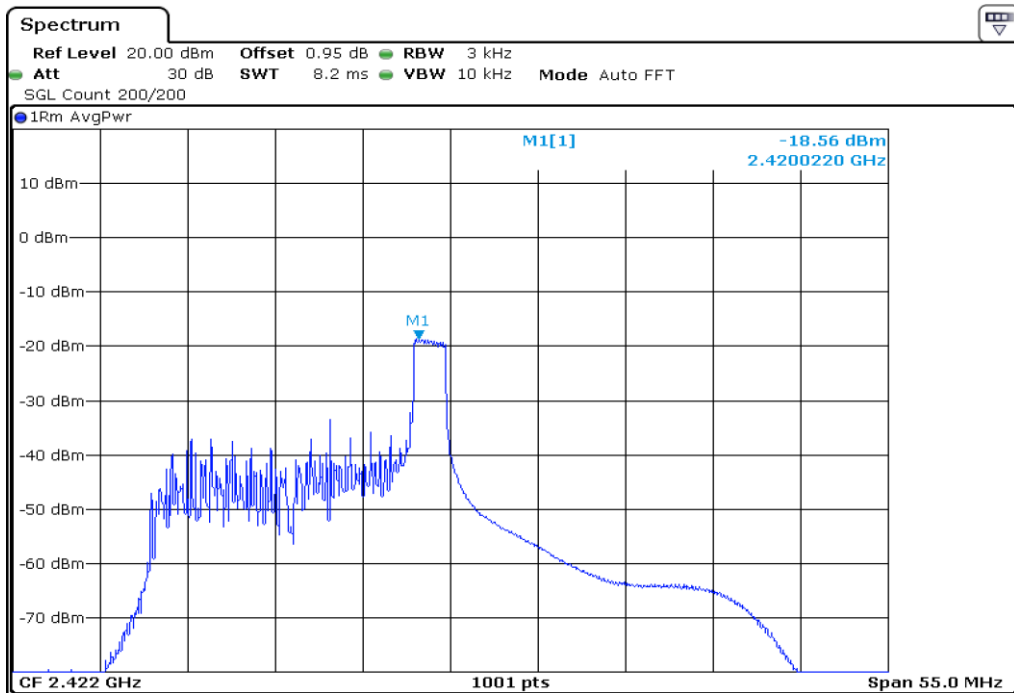

1 Peak Power Spectrul Density