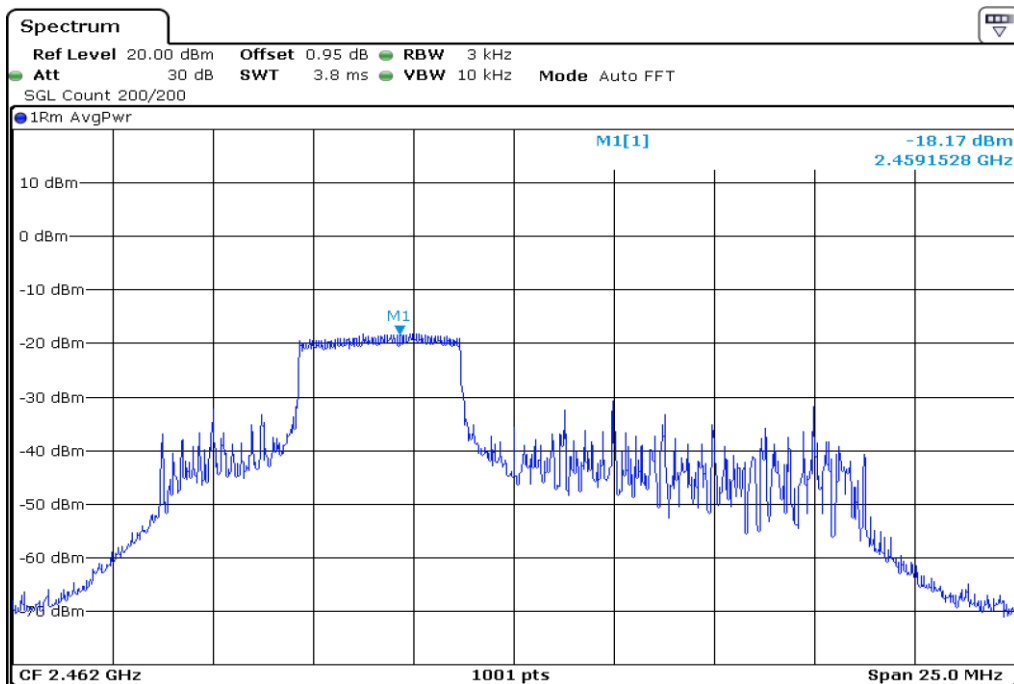

16 Peak Power Spectrul Density

17 Peak Power Spectrul Density

18 Peak Power Spectrul Density

19 Peak Power Spectrul Density

20 Peak Power Spectrul Density

21 Peak Power Spectrul Density

22 Peak Power Spectrul Density

23 Peak Power Spectrul Density

24 Peak Power Spectrul Density

25 Peak Power Spectrul Density

26 Peak Power Spectrul Density

27	Peak Power Spectrul Density
----	-----------------------------

28 **Peak Power Spectrul Density**

29 **Peak Power Spectrul Density**

30	Peak Power Spectrul Density
----	-----------------------------

Test Band				WLAN_2.4GHz_AX			
Antenna				Ant 1			
Test Parameters for Channel Bandwidths							
Test Item	No.	Mode	Channel	Bandwidth	RU Tone	RB index	Verdict
Peak Power Spectrul Density	1	802.11ax HE20	1	20 MHz	26	Low	Pass
	2	802.11ax HE20	1	20 MHz	26	Middle	Pass
	3	802.11ax HE20	1	20 MHz	26	High	Pass
	4	802.11ax HE20	6	20 MHz	26	Low	Pass
	5	802.11ax HE20	6	20 MHz	26	Middle	Pass
	6	802.11ax HE20	6	20 MHz	26	High	Pass
	7	802.11ax HE20	11	20 MHz	26	Low	Pass
	8	802.11ax HE20	11	20 MHz	26	Middle	Pass
	9	802.11ax HE20	11	20 MHz	26	High	Pass
	10	802.11ax HE20	1	20 MHz	52	Low	Pass
	11	802.11ax HE20	1	20 MHz	52	Middle	Pass
	12	802.11ax HE20	1	20 MHz	52	High	Pass
	13	802.11ax HE20	6	20 MHz	52	Low	Pass
	14	802.11ax HE20	6	20 MHz	52	Middle	Pass
	15	802.11ax HE20	6	20 MHz	52	High	Pass
	16	802.11ax HE20	11	20 MHz	52	Low	Pass
	17	802.11ax HE20	11	20 MHz	52	Middle	Pass
	18	802.11ax HE20	11	20 MHz	52	High	Pass
	19	802.11ax HE20	1	20 MHz	106	Low	Pass
	20	802.11ax HE20	1	20 MHz	106	High	Pass
	21	802.11ax HE20	6	20 MHz	106	Low	Pass
	22	802.11ax HE20	6	20 MHz	106	High	Pass
	23	802.11ax HE20	11	20 MHz	106	Low	Pass
	24	802.11ax HE20	11	20 MHz	106	High	Pass
	25	802.11ax HE20	1	20 MHz	242	-	Pass
	26	802.11ax HE20	6	20 MHz	242	-	Pass
	27	802.11ax HE20	11	20 MHz	242	-	Pass
	28	802.11ax HE20	1	20 MHz	SU	-	Pass
	29	802.11ax HE20	6	20 MHz	SU	-	Pass
	30	802.11ax HE20	11	20 MHz	SU	-	Pass