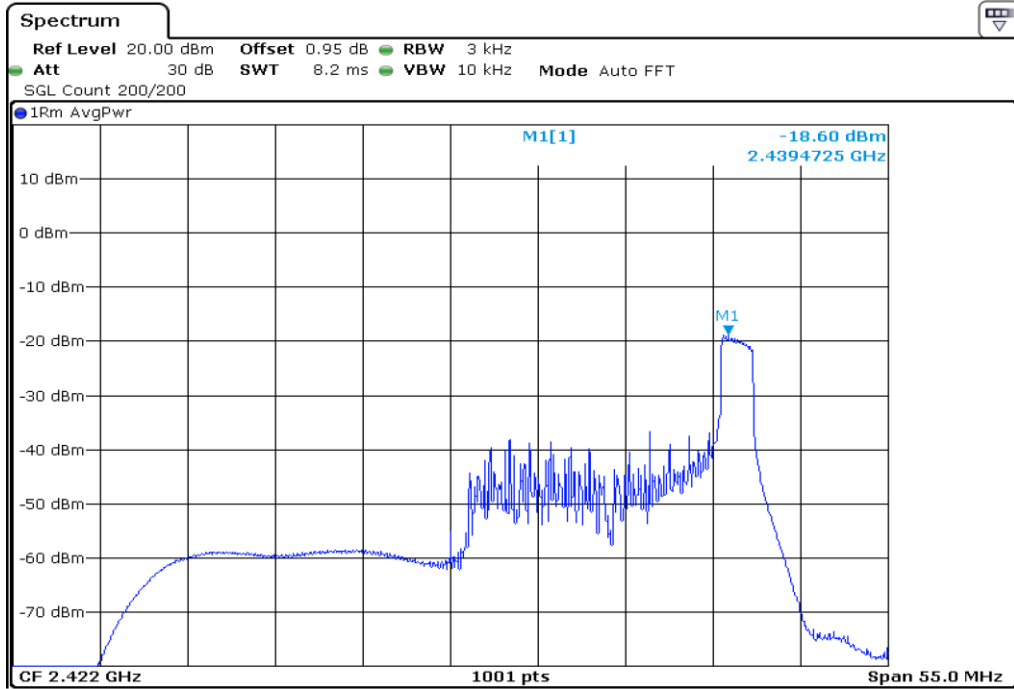

2 Peak Power Spectrul Density

3 Peak Power Spectrul Density