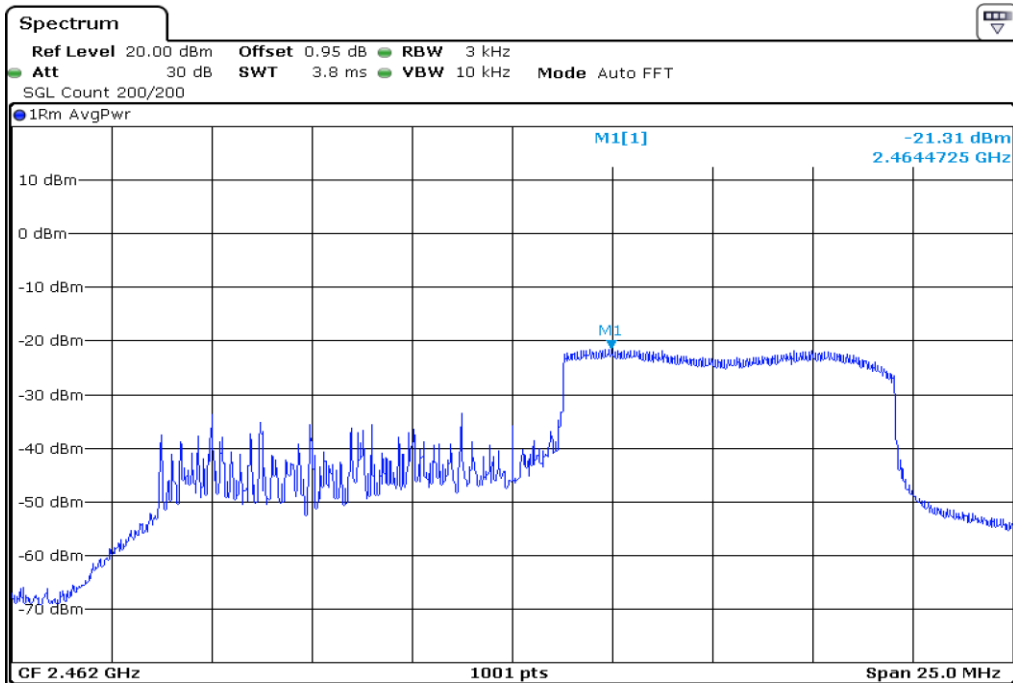

16 Peak Power Spectrul Density

17 Peak Power Spectrul Density

18 Peak Power Spectrul Density

19 Peak Power Spectrul Density

20 Peak Power Spectrul Density

21 Peak Power Spectrul Density

22 Peak Power Spectrul Density

23 Peak Power Spectrul Density

24 Peak Power Spectrul Density

25 Peak Power Spectrul Density

26 Peak Power Spectrul Density

27	Peak Power Spectrul Density
----	-----------------------------

28 **Peak Power Spectrul Density**

29 **Peak Power Spectrul Density**

30	Peak Power Spectrul Density
----	-----------------------------

Test Band				WLAN_2.4GHz_AX			
Antenna				Ant 1			
Test Parameters for Channel Bandwidths							
Test Item	No.	Mode	Channel	Bandwidth	RU Tone	RB index	Verdict
Peak Power Spectrul Density	1	802.11ax HE20	1	20 MHz	26	Low	Pass
	2	802.11ax HE20	1	20 MHz	26	Middle	Pass
	3	802.11ax HE20	1	20 MHz	26	High	Pass
	4	802.11ax HE20	6	20 MHz	26	Low	Pass
	5	802.11ax HE20	6	20 MHz	26	Middle	Pass
	6	802.11ax HE20	6	20 MHz	26	High	Pass
	7	802.11ax HE20	11	20 MHz	26	Low	Pass
	8	802.11ax HE20	11	20 MHz	26	Middle	Pass
	9	802.11ax HE20	11	20 MHz	26	High	Pass
	10	802.11ax HE20	1	20 MHz	52	Low	Pass
	11	802.11ax HE20	1	20 MHz	52	Middle	Pass
	12	802.11ax HE20	1	20 MHz	52	High	Pass
	13	802.11ax HE20	6	20 MHz	52	Low	Pass
	14	802.11ax HE20	6	20 MHz	52	Middle	Pass
	15	802.11ax HE20	6	20 MHz	52	High	Pass
	16	802.11ax HE20	11	20 MHz	52	Low	Pass
	17	802.11ax HE20	11	20 MHz	52	Middle	Pass
	18	802.11ax HE20	11	20 MHz	52	High	Pass
	19	802.11ax HE20	1	20 MHz	106	Low	Pass
	20	802.11ax HE20	1	20 MHz	106	High	Pass
	21	802.11ax HE20	6	20 MHz	106	Low	Pass
	22	802.11ax HE20	6	20 MHz	106	High	Pass
	23	802.11ax HE20	11	20 MHz	106	Low	Pass
	24	802.11ax HE20	11	20 MHz	106	High	Pass
	25	802.11ax HE20	1	20 MHz	242	-	Pass
	26	802.11ax HE20	6	20 MHz	242	-	Pass
	27	802.11ax HE20	11	20 MHz	242	-	Pass
	28	802.11ax HE20	1	20 MHz	SU	-	Pass
	29	802.11ax HE20	6	20 MHz	SU	-	Pass
	30	802.11ax HE20	11	20 MHz	SU	-	Pass