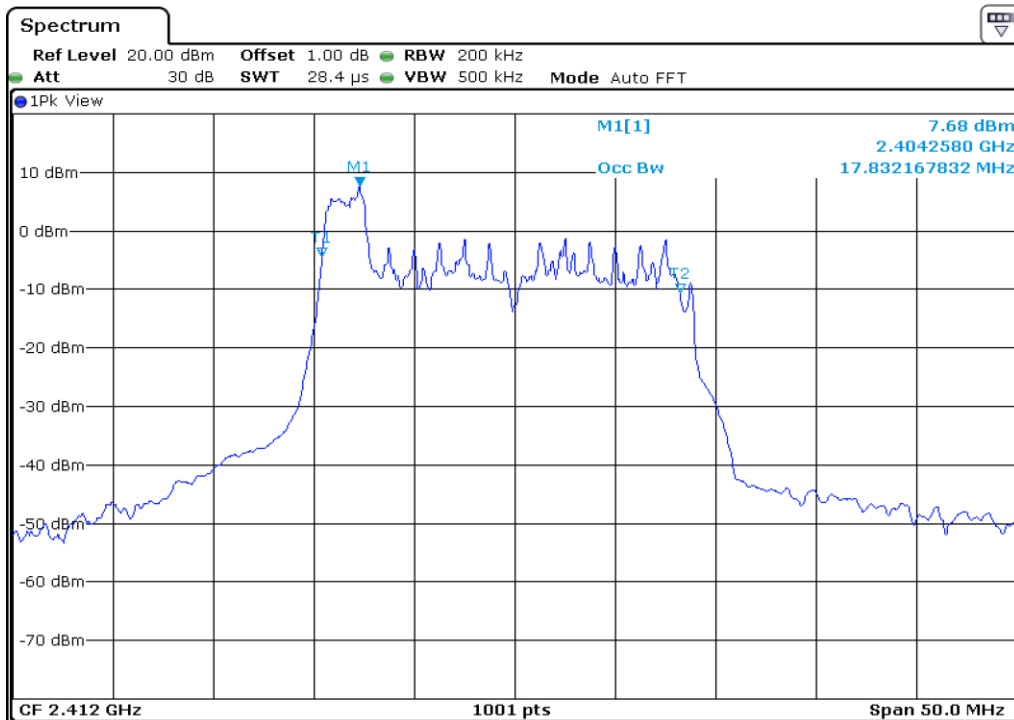

26	99% Occupied Bandwidth
----	------------------------

27	99% Occupied Bandwidth
----	------------------------

28 99% Occupied Bandwidth

29 99% Occupied Bandwidth

30	99% Occupied Bandwidth
----	------------------------

Test Band				WLAN_2.4GHz_AX			
Antenna				Ant 1			
Test Parameters for Channel Bandwidths							
Test Item	No.	Mode	Channel	Bandwidth	RU Tone	RB index	Verdict
99% Occupied Bandwidth	1	802.11ax HE20	1	20 MHz	26	Low	Pass
	2	802.11ax HE20	1	20 MHz	26	Middle	Pass
	3	802.11ax HE20	1	20 MHz	26	High	Pass
	4	802.11ax HE20	6	20 MHz	26	Low	Pass
	5	802.11ax HE20	6	20 MHz	26	Middle	Pass
	6	802.11ax HE20	6	20 MHz	26	High	Pass
	7	802.11ax HE20	11	20 MHz	26	Low	Pass
	8	802.11ax HE20	11	20 MHz	26	Middle	Pass
	9	802.11ax HE20	11	20 MHz	26	High	Pass
	10	802.11ax HE20	1	20 MHz	52	Low	Pass
	11	802.11ax HE20	1	20 MHz	52	Middle	Pass
	12	802.11ax HE20	1	20 MHz	52	High	Pass
	13	802.11ax HE20	6	20 MHz	52	Low	Pass
	14	802.11ax HE20	6	20 MHz	52	Middle	Pass
	15	802.11ax HE20	6	20 MHz	52	High	Pass
	16	802.11ax HE20	11	20 MHz	52	Low	Pass
	17	802.11ax HE20	11	20 MHz	52	Middle	Pass
	18	802.11ax HE20	11	20 MHz	52	High	Pass
	19	802.11ax HE20	1	20 MHz	106	Low	Pass
	20	802.11ax HE20	1	20 MHz	106	High	Pass
	21	802.11ax HE20	6	20 MHz	106	Low	Pass
	22	802.11ax HE20	6	20 MHz	106	High	Pass
	23	802.11ax HE20	11	20 MHz	106	Low	Pass
	24	802.11ax HE20	11	20 MHz	106	High	Pass
	25	802.11ax HE20	1	20 MHz	242	-	Pass
	26	802.11ax HE20	6	20 MHz	242	-	Pass
	27	802.11ax HE20	11	20 MHz	242	-	Pass
	28	802.11ax HE20	1	20 MHz	SU	-	Pass
	29	802.11ax HE20	6	20 MHz	SU	-	Pass
	30	802.11ax HE20	11	20 MHz	SU	-	Pass