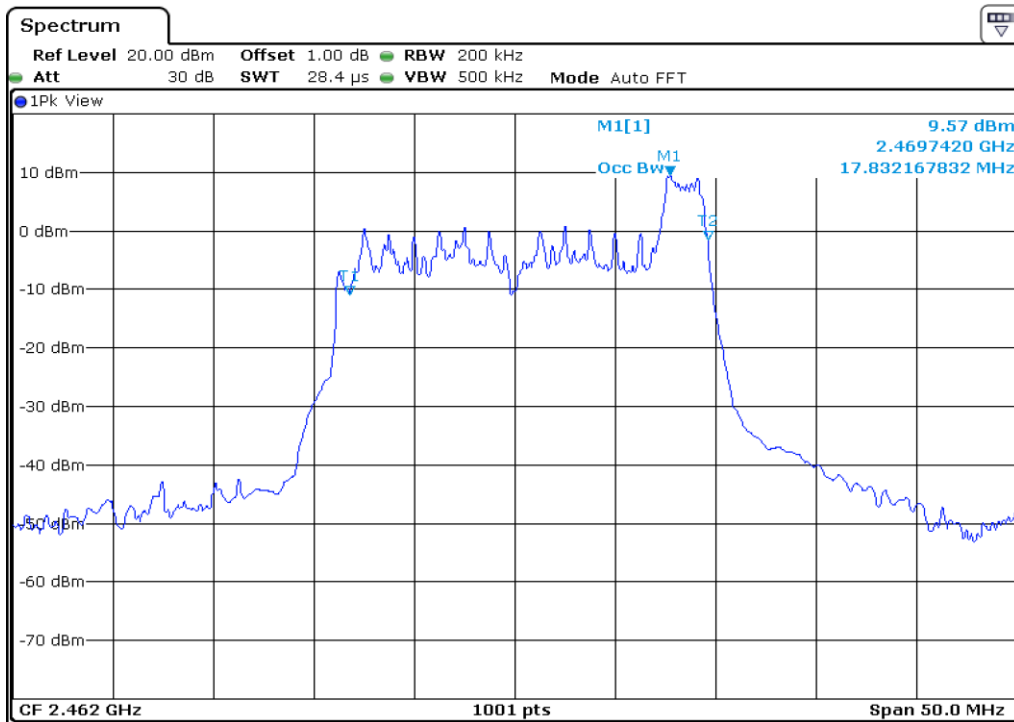

Test Band				WLAN_2.4GHz_AX			
Antenna				Ant 1			
Test Parameters for Channel Bandwidths							
Test Item	No.	Mode	Channel	Bandwidth	RU Tone	RB index	Verdict
99% Occupied Bandwidth	1	802.11ax HE20	1	20 MHz	26	Low	Pass
	2	802.11ax HE20	1	20 MHz	26	Middle	Pass
	3	802.11ax HE20	1	20 MHz	26	High	Pass
	4	802.11ax HE20	6	20 MHz	26	Low	Pass
	5	802.11ax HE20	6	20 MHz	26	Middle	Pass
	6	802.11ax HE20	6	20 MHz	26	High	Pass
	7	802.11ax HE20	11	20 MHz	26	Low	Pass
	8	802.11ax HE20	11	20 MHz	26	Middle	Pass
	9	802.11ax HE20	11	20 MHz	26	High	Pass
	10	802.11ax HE20	1	20 MHz	52	Low	Pass
	11	802.11ax HE20	1	20 MHz	52	Middle	Pass
	12	802.11ax HE20	1	20 MHz	52	High	Pass
	13	802.11ax HE20	6	20 MHz	52	Low	Pass
	14	802.11ax HE20	6	20 MHz	52	Middle	Pass
	15	802.11ax HE20	6	20 MHz	52	High	Pass
	16	802.11ax HE20	11	20 MHz	52	Low	Pass
	17	802.11ax HE20	11	20 MHz	52	Middle	Pass
	18	802.11ax HE20	11	20 MHz	52	High	Pass
	19	802.11ax HE20	1	20 MHz	106	Low	Pass
	20	802.11ax HE20	1	20 MHz	106	High	Pass
	21	802.11ax HE20	6	20 MHz	106	Low	Pass
	22	802.11ax HE20	6	20 MHz	106	High	Pass
	23	802.11ax HE20	11	20 MHz	106	Low	Pass
	24	802.11ax HE20	11	20 MHz	106	High	Pass
	25	802.11ax HE20	1	20 MHz	242	-	Pass
	26	802.11ax HE20	6	20 MHz	242	-	Pass
	27	802.11ax HE20	11	20 MHz	242	-	Pass
	28	802.11ax HE20	1	20 MHz	SU	-	Pass
	29	802.11ax HE20	6	20 MHz	SU	-	Pass
	30	802.11ax HE20	11	20 MHz	SU	-	Pass

1 99% Occupied Bandwidth

2 99% Occupied Bandwidth

3	99% Occupied Bandwidth
---	-------------------------------

4	99% Occupied Bandwidth
---	-------------------------------

5 | **99% Occupied Bandwidth**

6 | **99% Occupied Bandwidth**

7	99% Occupied Bandwidth
---	------------------------

8	99% Occupied Bandwidth
---	------------------------

9	99% Occupied Bandwidth
---	------------------------

10	99% Occupied Bandwidth
----	------------------------