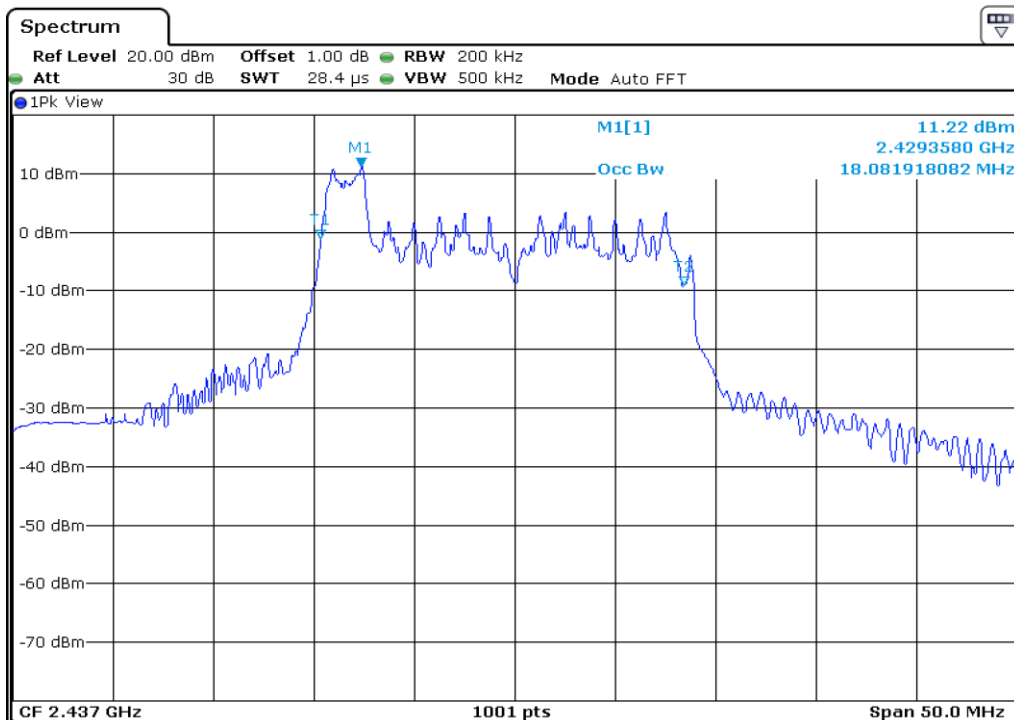

Test Band				WLAN_2.4GHz_AX			
Antenna				Ant 1			
Test Parameters for Channel Bandwidths							
Test Item	No.	Mode	Channel	Bandwidth	RU Tone	RB index	Verdict
99% Occupied Bandwidth	1	802.11ax HE20	1	20 MHz	26	Low	Pass
	2	802.11ax HE20	1	20 MHz	26	Middle	Pass
	3	802.11ax HE20	1	20 MHz	26	High	Pass
	4	802.11ax HE20	6	20 MHz	26	Low	Pass
	5	802.11ax HE20	6	20 MHz	26	Middle	Pass
	6	802.11ax HE20	6	20 MHz	26	High	Pass
	7	802.11ax HE20	11	20 MHz	26	Low	Pass
	8	802.11ax HE20	11	20 MHz	26	Middle	Pass
	9	802.11ax HE20	11	20 MHz	26	High	Pass
	10	802.11ax HE20	1	20 MHz	52	Low	Pass
	11	802.11ax HE20	1	20 MHz	52	Middle	Pass
	12	802.11ax HE20	1	20 MHz	52	High	Pass
	13	802.11ax HE20	6	20 MHz	52	Low	Pass
	14	802.11ax HE20	6	20 MHz	52	Middle	Pass
	15	802.11ax HE20	6	20 MHz	52	High	Pass
	16	802.11ax HE20	11	20 MHz	52	Low	Pass
	17	802.11ax HE20	11	20 MHz	52	Middle	Pass
	18	802.11ax HE20	11	20 MHz	52	High	Pass
	19	802.11ax HE20	1	20 MHz	106	Low	Pass
	20	802.11ax HE20	1	20 MHz	106	High	Pass
	21	802.11ax HE20	6	20 MHz	106	Low	Pass
	22	802.11ax HE20	6	20 MHz	106	High	Pass
	23	802.11ax HE20	11	20 MHz	106	Low	Pass
	24	802.11ax HE20	11	20 MHz	106	High	Pass
	25	802.11ax HE20	1	20 MHz	242	-	Pass
	26	802.11ax HE20	6	20 MHz	242	-	Pass
	27	802.11ax HE20	11	20 MHz	242	-	Pass
	28	802.11ax HE20	1	20 MHz	SU	-	Pass
	29	802.11ax HE20	6	20 MHz	SU	-	Pass
	30	802.11ax HE20	11	20 MHz	SU	-	Pass

1 99% Occupied Bandwidth

2 99% Occupied Bandwidth

3	99% Occupied Bandwidth
---	-------------------------------

4	99% Occupied Bandwidth
---	-------------------------------

5 | **99% Occupied Bandwidth**

6 | **99% Occupied Bandwidth**