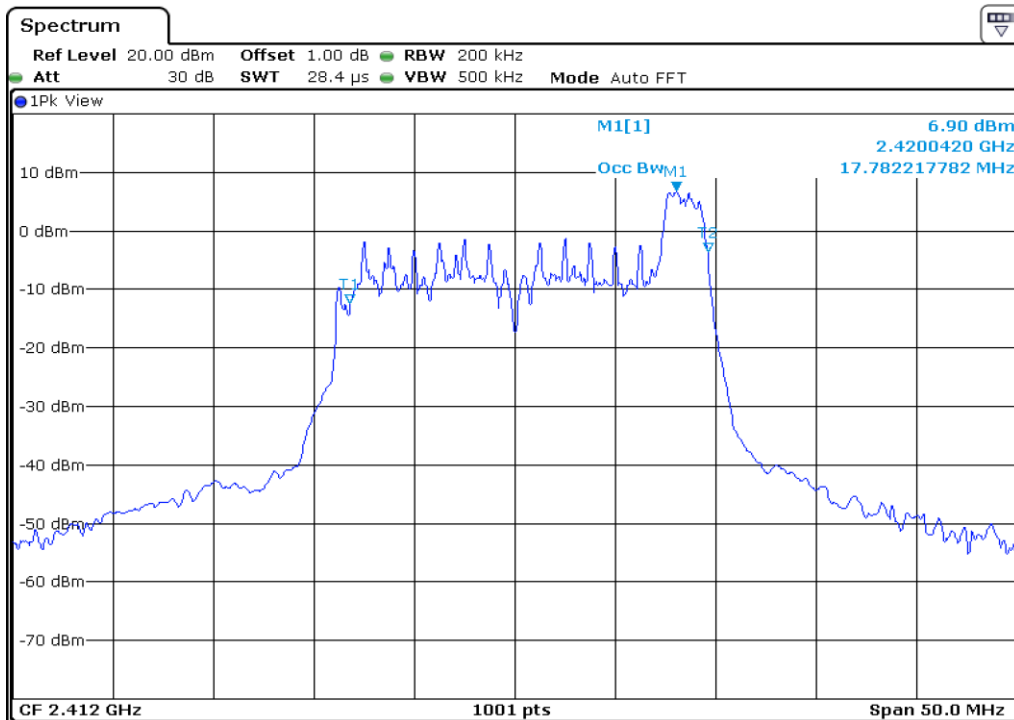

3	99% Occupied Bandwidth