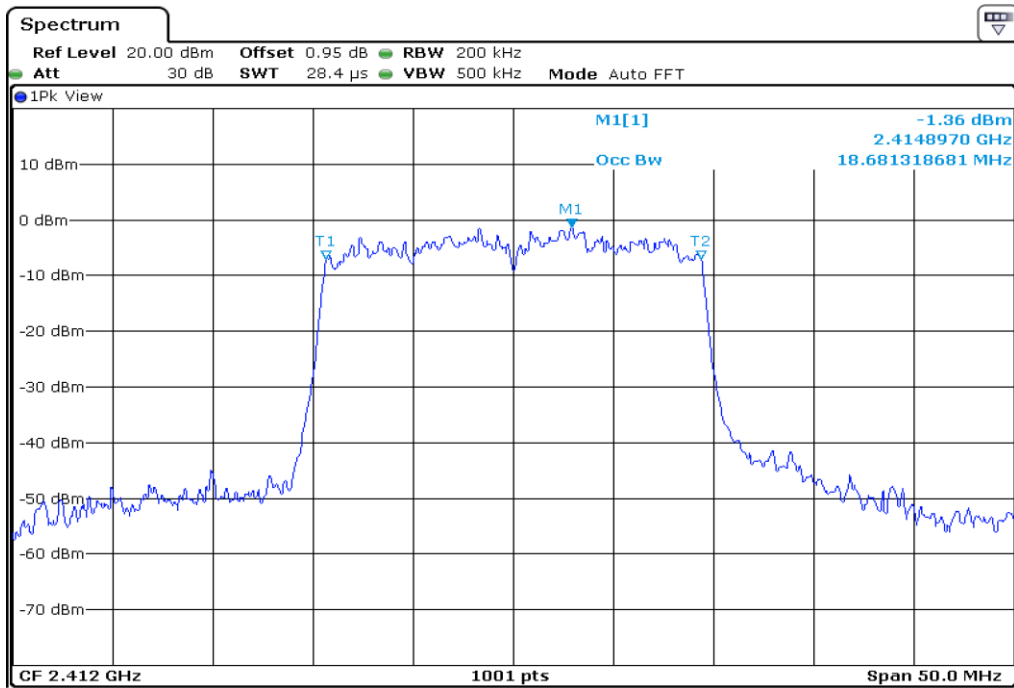

21	99% Occupied Bandwidth
----	------------------------

22	99% Occupied Bandwidth
----	------------------------

23 99% Occupied Bandwidth

24 99% Occupied Bandwidth

25	99% Occupied Bandwidth
----	------------------------

26	99% Occupied Bandwidth
----	------------------------

27	99% Occupied Bandwidth
----	------------------------

28 99% Occupied Bandwidth

29 99% Occupied Bandwidth

30	99% Occupied Bandwidth
----	------------------------

Test Band				WLAN_2.4GHz_AX			
Antenna				Ant 1			
Test Parameters for Channel Bandwidths							
Test Item	No.	Mode	Channel	Bandwidth	RU Tone	RB index	Verdict
99% Occupied Bandwidth	1	802.11ax HE20	1	20 MHz	26	Low	Pass
	2	802.11ax HE20	1	20 MHz	26	Middle	Pass
	3	802.11ax HE20	1	20 MHz	26	High	Pass
	4	802.11ax HE20	6	20 MHz	26	Low	Pass
	5	802.11ax HE20	6	20 MHz	26	Middle	Pass
	6	802.11ax HE20	6	20 MHz	26	High	Pass
	7	802.11ax HE20	11	20 MHz	26	Low	Pass
	8	802.11ax HE20	11	20 MHz	26	Middle	Pass
	9	802.11ax HE20	11	20 MHz	26	High	Pass
	10	802.11ax HE20	1	20 MHz	52	Low	Pass
	11	802.11ax HE20	1	20 MHz	52	Middle	Pass
	12	802.11ax HE20	1	20 MHz	52	High	Pass
	13	802.11ax HE20	6	20 MHz	52	Low	Pass
	14	802.11ax HE20	6	20 MHz	52	Middle	Pass
	15	802.11ax HE20	6	20 MHz	52	High	Pass
	16	802.11ax HE20	11	20 MHz	52	Low	Pass
	17	802.11ax HE20	11	20 MHz	52	Middle	Pass
	18	802.11ax HE20	11	20 MHz	52	High	Pass
	19	802.11ax HE20	1	20 MHz	106	Low	Pass
	20	802.11ax HE20	1	20 MHz	106	High	Pass
	21	802.11ax HE20	6	20 MHz	106	Low	Pass
	22	802.11ax HE20	6	20 MHz	106	High	Pass
	23	802.11ax HE20	11	20 MHz	106	Low	Pass
	24	802.11ax HE20	11	20 MHz	106	High	Pass
	25	802.11ax HE20	1	20 MHz	242	-	Pass
	26	802.11ax HE20	6	20 MHz	242	-	Pass
	27	802.11ax HE20	11	20 MHz	242	-	Pass
	28	802.11ax HE20	1	20 MHz	SU	-	Pass
	29	802.11ax HE20	6	20 MHz	SU	-	Pass
	30	802.11ax HE20	11	20 MHz	SU	-	Pass