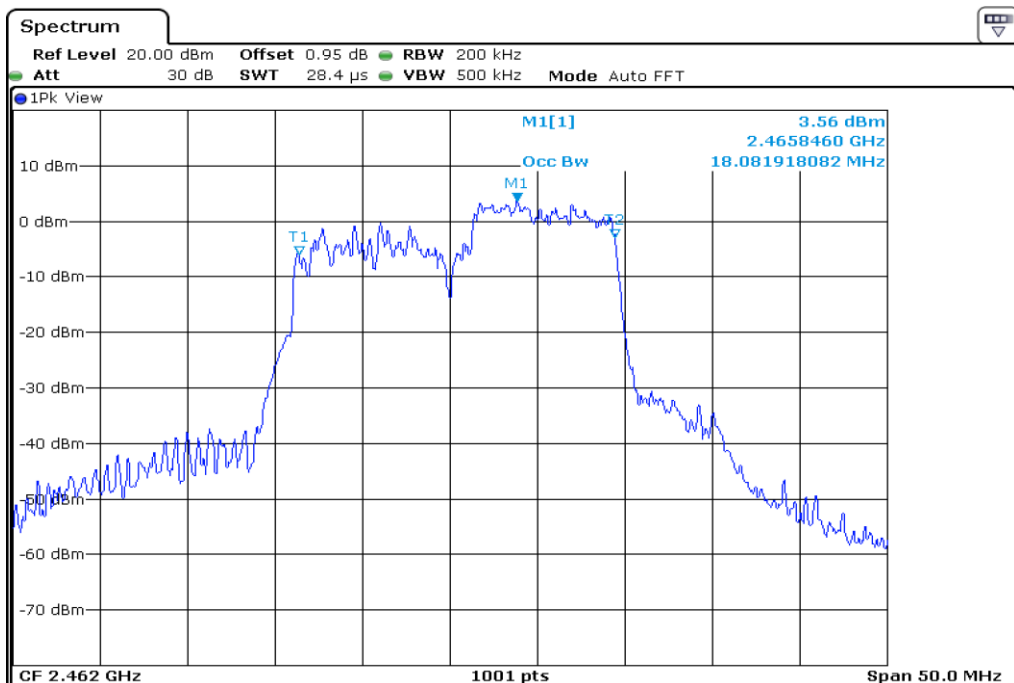

21	99% Occupied Bandwidth
----	------------------------

22	99% Occupied Bandwidth
----	------------------------

23 99% Occupied Bandwidth

24 99% Occupied Bandwidth

25	99% Occupied Bandwidth
----	------------------------

26	99% Occupied Bandwidth
----	------------------------

27	99% Occupied Bandwidth
----	------------------------

28 99% Occupied Bandwidth

29 99% Occupied Bandwidth

30	99% Occupied Bandwidth
----	------------------------

Test Band				WLAN_2.4GHz_AX			
Antenna				Ant 1			
Test Parameters for Channel Bandwidths							
Test Item	No.	Mode	Channel	Bandwidth	RU Tone	RB index	Verdict
99% Occupied Bandwidth	1	802.11ax HE20	1	20 MHz	26	Low	Pass
	2	802.11ax HE20	1	20 MHz	26	Middle	Pass
	3	802.11ax HE20	1	20 MHz	26	High	Pass
	4	802.11ax HE20	6	20 MHz	26	Low	Pass
	5	802.11ax HE20	6	20 MHz	26	Middle	Pass
	6	802.11ax HE20	6	20 MHz	26	High	Pass
	7	802.11ax HE20	11	20 MHz	26	Low	Pass
	8	802.11ax HE20	11	20 MHz	26	Middle	Pass
	9	802.11ax HE20	11	20 MHz	26	High	Pass
	10	802.11ax HE20	1	20 MHz	52	Low	Pass
	11	802.11ax HE20	1	20 MHz	52	Middle	Pass
	12	802.11ax HE20	1	20 MHz	52	High	Pass
	13	802.11ax HE20	6	20 MHz	52	Low	Pass
	14	802.11ax HE20	6	20 MHz	52	Middle	Pass
	15	802.11ax HE20	6	20 MHz	52	High	Pass
	16	802.11ax HE20	11	20 MHz	52	Low	Pass
	17	802.11ax HE20	11	20 MHz	52	Middle	Pass
	18	802.11ax HE20	11	20 MHz	52	High	Pass
	19	802.11ax HE20	1	20 MHz	106	Low	Pass
	20	802.11ax HE20	1	20 MHz	106	High	Pass
	21	802.11ax HE20	6	20 MHz	106	Low	Pass
	22	802.11ax HE20	6	20 MHz	106	High	Pass
	23	802.11ax HE20	11	20 MHz	106	Low	Pass
	24	802.11ax HE20	11	20 MHz	106	High	Pass
	25	802.11ax HE20	1	20 MHz	242	-	Pass
	26	802.11ax HE20	6	20 MHz	242	-	Pass
	27	802.11ax HE20	11	20 MHz	242	-	Pass
	28	802.11ax HE20	1	20 MHz	SU	-	Pass
	29	802.11ax HE20	6	20 MHz	SU	-	Pass
	30	802.11ax HE20	11	20 MHz	SU	-	Pass