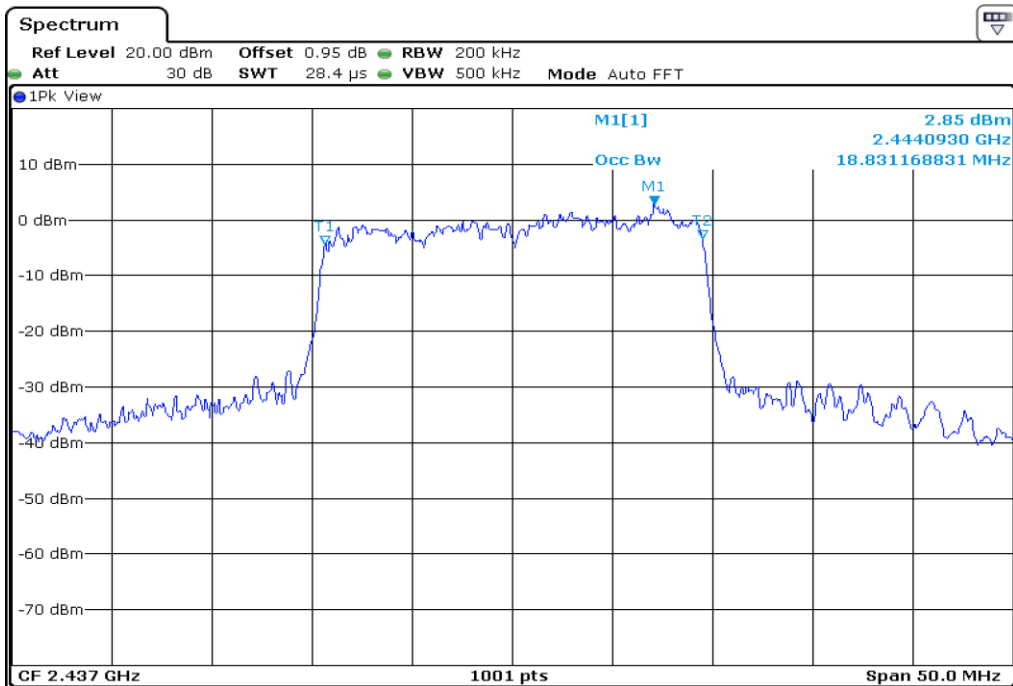

21	99% Occupied Bandwidth
----	------------------------

22	99% Occupied Bandwidth
----	------------------------

23 99% Occupied Bandwidth

24 99% Occupied Bandwidth

25	99% Occupied Bandwidth
----	------------------------

26	99% Occupied Bandwidth
----	------------------------

27	99% Occupied Bandwidth
----	------------------------

28 99% Occupied Bandwidth

29 99% Occupied Bandwidth

30	99% Occupied Bandwidth
----	------------------------

Test Band				WLAN_2.4GHz_AX			
Antenna				Ant 1			
Test Parameters for Channel Bandwidths							
Test Item	No.	Mode	Channel	Bandwidth	RU Tone	RB index	Verdict
99% Occupied Bandwidth	1	802.11ax HE20	1	20 MHz	26	Low	Pass
	2	802.11ax HE20	1	20 MHz	26	Middle	Pass
	3	802.11ax HE20	1	20 MHz	26	High	Pass
	4	802.11ax HE20	6	20 MHz	26	Low	Pass
	5	802.11ax HE20	6	20 MHz	26	Middle	Pass
	6	802.11ax HE20	6	20 MHz	26	High	Pass
	7	802.11ax HE20	11	20 MHz	26	Low	Pass
	8	802.11ax HE20	11	20 MHz	26	Middle	Pass
	9	802.11ax HE20	11	20 MHz	26	High	Pass
	10	802.11ax HE20	1	20 MHz	52	Low	Pass
	11	802.11ax HE20	1	20 MHz	52	Middle	Pass
	12	802.11ax HE20	1	20 MHz	52	High	Pass
	13	802.11ax HE20	6	20 MHz	52	Low	Pass
	14	802.11ax HE20	6	20 MHz	52	Middle	Pass
	15	802.11ax HE20	6	20 MHz	52	High	Pass
	16	802.11ax HE20	11	20 MHz	52	Low	Pass
	17	802.11ax HE20	11	20 MHz	52	Middle	Pass
	18	802.11ax HE20	11	20 MHz	52	High	Pass
	19	802.11ax HE20	1	20 MHz	106	Low	Pass
	20	802.11ax HE20	1	20 MHz	106	High	Pass
	21	802.11ax HE20	6	20 MHz	106	Low	Pass
	22	802.11ax HE20	6	20 MHz	106	High	Pass
	23	802.11ax HE20	11	20 MHz	106	Low	Pass
	24	802.11ax HE20	11	20 MHz	106	High	Pass
	25	802.11ax HE20	1	20 MHz	242	-	Pass
	26	802.11ax HE20	6	20 MHz	242	-	Pass
	27	802.11ax HE20	11	20 MHz	242	-	Pass
	28	802.11ax HE20	1	20 MHz	SU	-	Pass
	29	802.11ax HE20	6	20 MHz	SU	-	Pass
	30	802.11ax HE20	11	20 MHz	SU	-	Pass