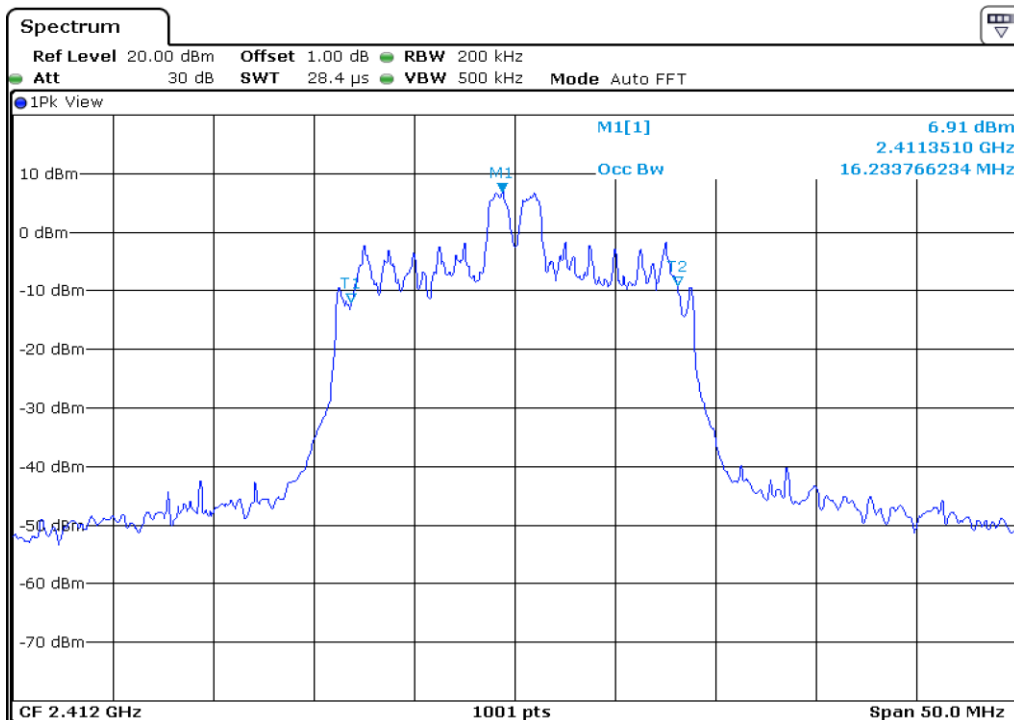

2 99% Occupied Bandwidth