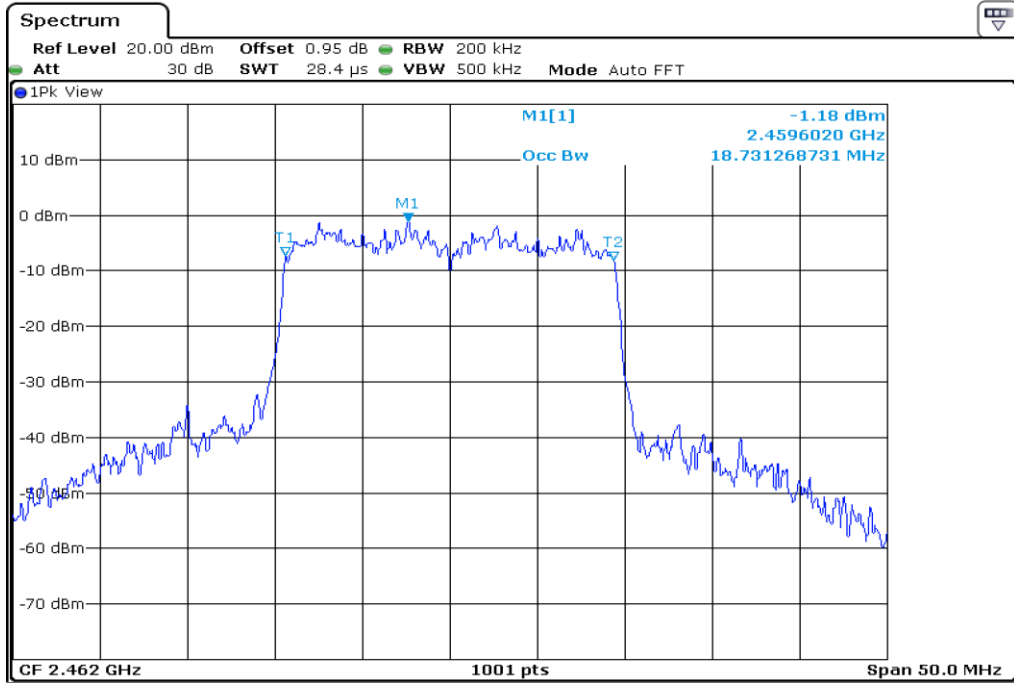

26	99% Occupied Bandwidth
----	------------------------

27	99% Occupied Bandwidth
----	------------------------

28 99% Occupied Bandwidth

29 99% Occupied Bandwidth

30	99% Occupied Bandwidth
----	------------------------

Test Band				WLAN_2.4GHz_AX			
Antenna				Ant 1			
Test Parameters for Channel Bandwidths							
Test Item	No.	Mode	Channel	Bandwidth	RU Tone	RB index	Verdict
99% Occupied Bandwidth	1	802.11ax HE20	1	20 MHz	26	Low	Pass
	2	802.11ax HE20	1	20 MHz	26	Middle	Pass
	3	802.11ax HE20	1	20 MHz	26	High	Pass
	4	802.11ax HE20	6	20 MHz	26	Low	Pass
	5	802.11ax HE20	6	20 MHz	26	Middle	Pass
	6	802.11ax HE20	6	20 MHz	26	High	Pass
	7	802.11ax HE20	11	20 MHz	26	Low	Pass
	8	802.11ax HE20	11	20 MHz	26	Middle	Pass
	9	802.11ax HE20	11	20 MHz	26	High	Pass
	10	802.11ax HE20	1	20 MHz	52	Low	Pass
	11	802.11ax HE20	1	20 MHz	52	Middle	Pass
	12	802.11ax HE20	1	20 MHz	52	High	Pass
	13	802.11ax HE20	6	20 MHz	52	Low	Pass
	14	802.11ax HE20	6	20 MHz	52	Middle	Pass
	15	802.11ax HE20	6	20 MHz	52	High	Pass
	16	802.11ax HE20	11	20 MHz	52	Low	Pass
	17	802.11ax HE20	11	20 MHz	52	Middle	Pass
	18	802.11ax HE20	11	20 MHz	52	High	Pass
	19	802.11ax HE20	1	20 MHz	106	Low	Pass
	20	802.11ax HE20	1	20 MHz	106	High	Pass
	21	802.11ax HE20	6	20 MHz	106	Low	Pass
	22	802.11ax HE20	6	20 MHz	106	High	Pass
	23	802.11ax HE20	11	20 MHz	106	Low	Pass
	24	802.11ax HE20	11	20 MHz	106	High	Pass
	25	802.11ax HE20	1	20 MHz	242	-	Pass
	26	802.11ax HE20	6	20 MHz	242	-	Pass
	27	802.11ax HE20	11	20 MHz	242	-	Pass
	28	802.11ax HE20	1	20 MHz	SU	-	Pass
	29	802.11ax HE20	6	20 MHz	SU	-	Pass
	30	802.11ax HE20	11	20 MHz	SU	-	Pass