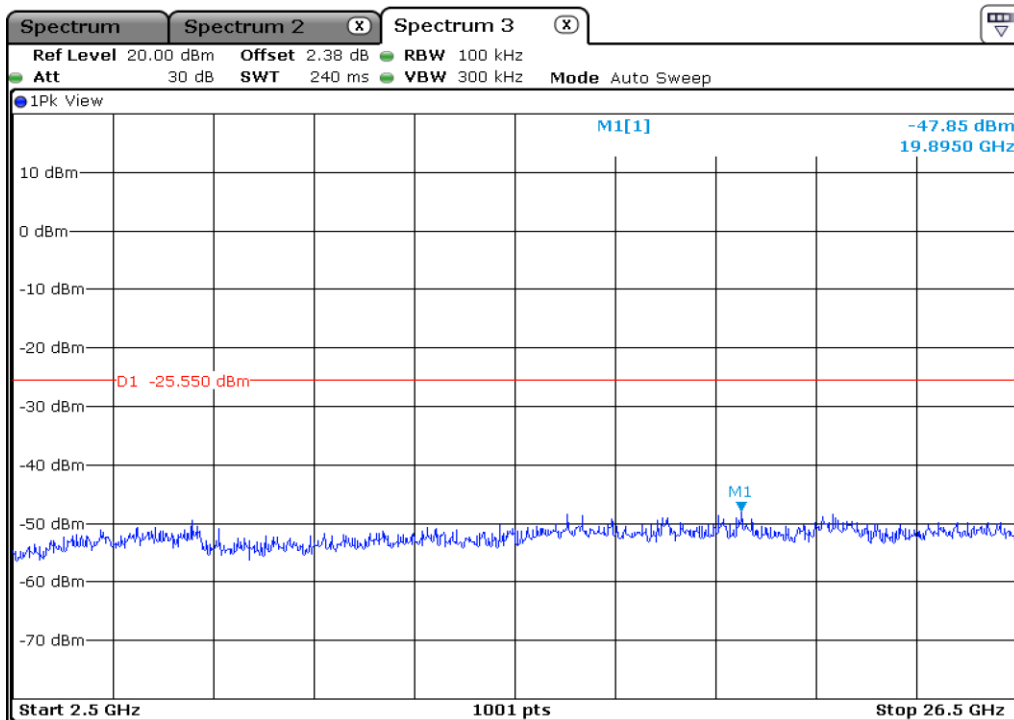

1.1	100 kHz Bandwidth

1.2	100 kHz Bandwidth