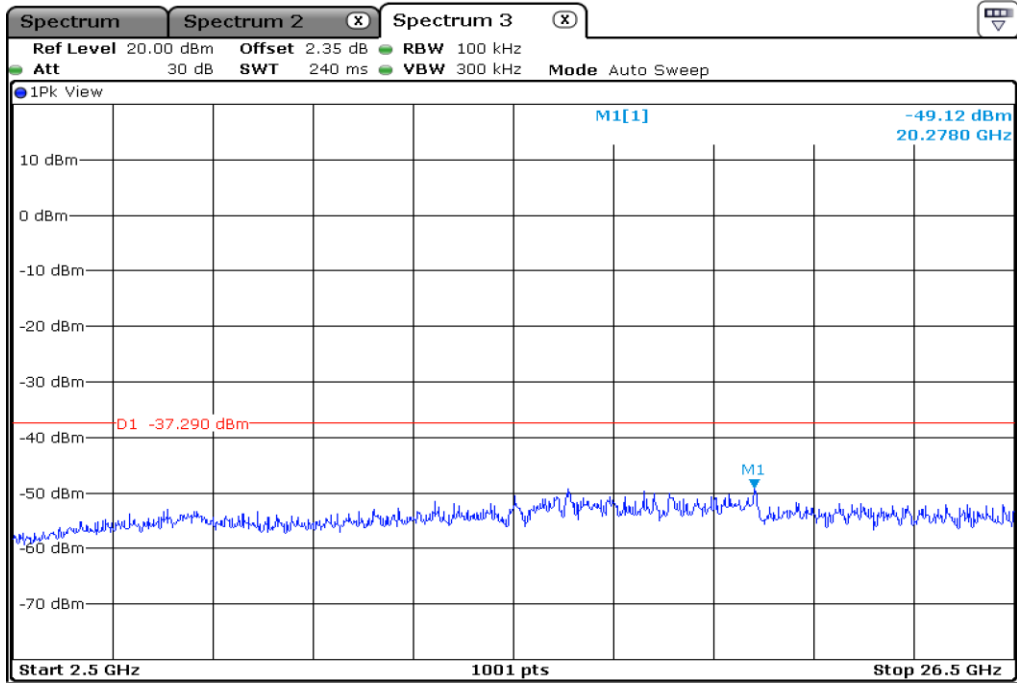

37.1 | 100 kHz Bandwidth

37.2	100 kHz Bandwidth