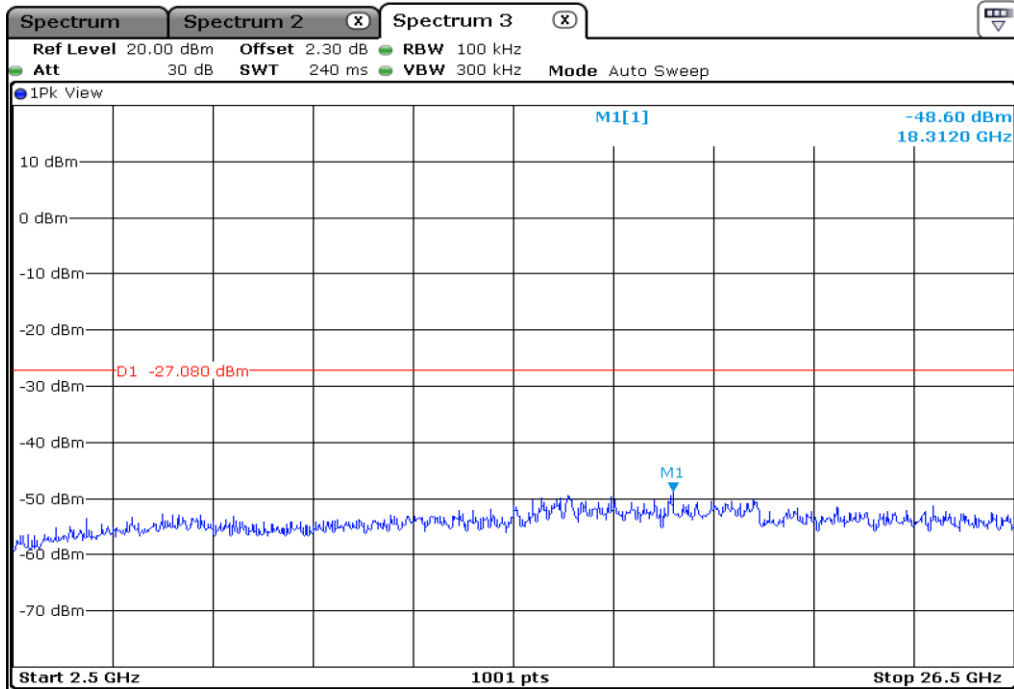

1.1	100 kHz Bandwidth

1.2	100 kHz Bandwidth