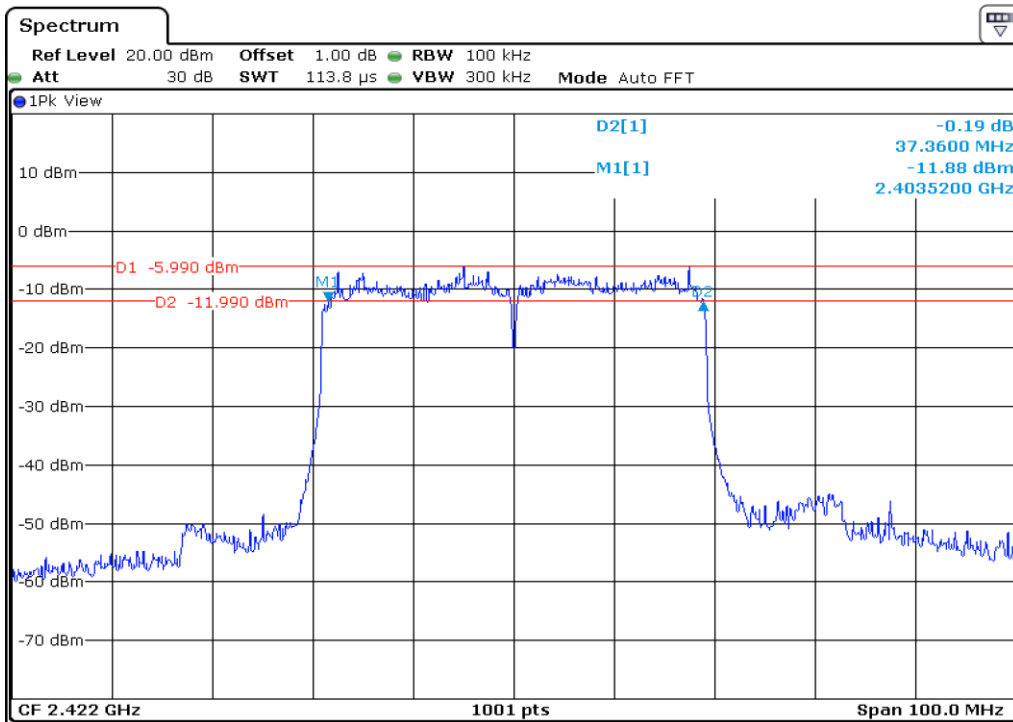

30 6 dB Bandwidth

31 6 dB Bandwidth

**32** **6 dB Bandwidth**

**33** **6 dB Bandwidth**

34 6 dB Bandwidth

35 6 dB Bandwidth

36	6 dB Bandwidth
----	----------------

37 6 dB Bandwidth

38 6 dB Bandwidth

39	6 dB Bandwidth
----	----------------

Test Band				WLAN_2.4GHz_AX			
Antenna				Ant 0			
Test Parameters for Channel Bandwidths							
Test Item	No.	Mode	Channel	Bandwidth	RU Tone	RB index	Verdict
100 kHz Bandwidth	1	802.11ax HE20	1	20 MHz	26	Low	Pass
	2	802.11ax HE20	1	20 MHz	26	Middle	Pass
	3	802.11ax HE20	1	20 MHz	26	High	Pass
	4	802.11ax HE20	6	20 MHz	26	Low	Pass
	5	802.11ax HE20	6	20 MHz	26	Middle	Pass
	6	802.11ax HE20	6	20 MHz	26	High	Pass
	7	802.11ax HE20	11	20 MHz	26	Low	Pass
	8	802.11ax HE20	11	20 MHz	26	Middle	Pass
	9	802.11ax HE20	11	20 MHz	26	High	Pass
	10	802.11ax HE20	1	20 MHz	52	Low	Pass
	11	802.11ax HE20	1	20 MHz	52	Middle	Pass
	12	802.11ax HE20	1	20 MHz	52	High	Pass
	13	802.11ax HE20	6	20 MHz	52	Low	Pass
	14	802.11ax HE20	6	20 MHz	52	Middle	Pass
	15	802.11ax HE20	6	20 MHz	52	High	Pass
	16	802.11ax HE20	11	20 MHz	52	Low	Pass
	17	802.11ax HE20	11	20 MHz	52	Middle	Pass
	18	802.11ax HE20	11	20 MHz	52	High	Pass
	19	802.11ax HE20	1	20 MHz	106	Low	Pass
	20	802.11ax HE20	1	20 MHz	106	High	Pass
	21	802.11ax HE20	6	20 MHz	106	Low	Pass
	22	802.11ax HE20	6	20 MHz	106	High	Pass
	23	802.11ax HE20	11	20 MHz	106	Low	Pass
	24	802.11ax HE20	11	20 MHz	106	High	Pass
	25	802.11ax HE20	1	20 MHz	242	-	Pass
	26	802.11ax HE20	6	20 MHz	242	-	Pass
	27	802.11ax HE20	11	20 MHz	242	-	Pass
	28	802.11ax HE20	1	20 MHz	SU	-	Pass
	29	802.11ax HE20	6	20 MHz	SU	-	Pass
	30	802.11ax HE20	11	20 MHz	SU	-	Pass