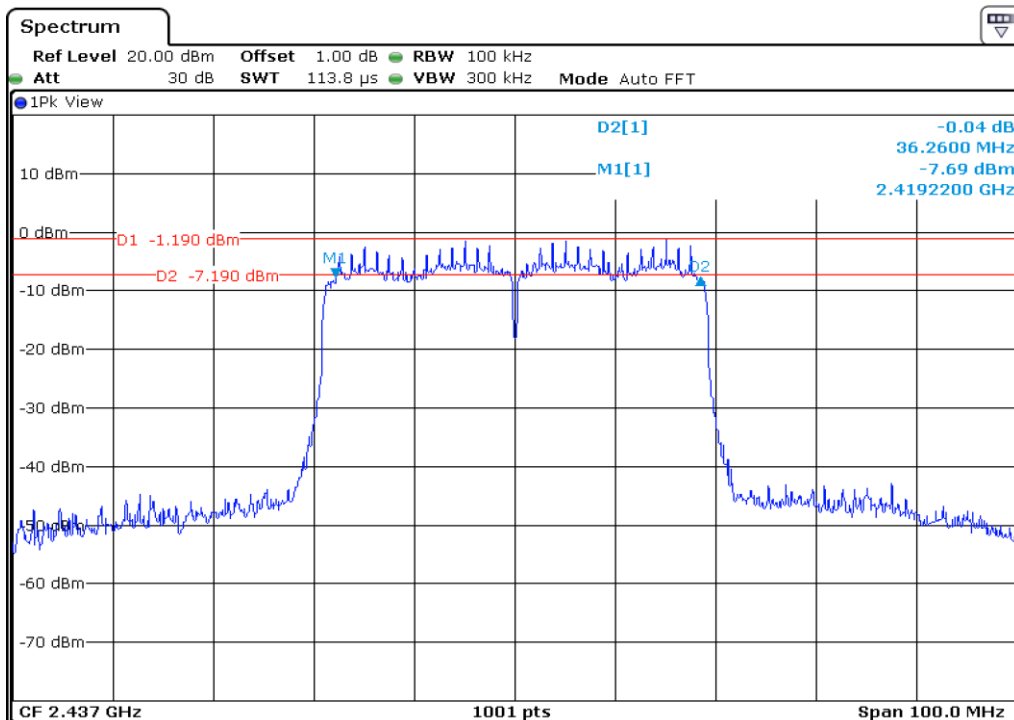

30 6 dB Bandwidth

31 6 dB Bandwidth

**32** **6 dB Bandwidth**

**33** **6 dB Bandwidth**

34 6 dB Bandwidth

35 6 dB Bandwidth

36	6 dB Bandwidth
----	----------------

37 6 dB Bandwidth

38 6 dB Bandwidth

39	6 dB Bandwidth
----	----------------

Test Band				WLAN_2.4GHz_AX			
Antenna				Ant 0			
Test Parameters for Channel Bandwidths							
Test Item	No.	Mode	Channel	Bandwidth	RU Tone	RB index	Verdict
100 kHz Bandwidth	1	802.11ax HE20	1	20 MHz	26	Low	Pass
	2	802.11ax HE20	1	20 MHz	26	Middle	Pass
	3	802.11ax HE20	1	20 MHz	26	High	Pass
	4	802.11ax HE20	6	20 MHz	26	Low	Pass
	5	802.11ax HE20	6	20 MHz	26	Middle	Pass
	6	802.11ax HE20	6	20 MHz	26	High	Pass
	7	802.11ax HE20	11	20 MHz	26	Low	Pass
	8	802.11ax HE20	11	20 MHz	26	Middle	Pass
	9	802.11ax HE20	11	20 MHz	26	High	Pass
	10	802.11ax HE20	1	20 MHz	52	Low	Pass
	11	802.11ax HE20	1	20 MHz	52	Middle	Pass
	12	802.11ax HE20	1	20 MHz	52	High	Pass
	13	802.11ax HE20	6	20 MHz	52	Low	Pass
	14	802.11ax HE20	6	20 MHz	52	Middle	Pass
	15	802.11ax HE20	6	20 MHz	52	High	Pass
	16	802.11ax HE20	11	20 MHz	52	Low	Pass
	17	802.11ax HE20	11	20 MHz	52	Middle	Pass
	18	802.11ax HE20	11	20 MHz	52	High	Pass
	19	802.11ax HE20	1	20 MHz	106	Low	Pass
	20	802.11ax HE20	1	20 MHz	106	High	Pass
	21	802.11ax HE20	6	20 MHz	106	Low	Pass
	22	802.11ax HE20	6	20 MHz	106	High	Pass
	23	802.11ax HE20	11	20 MHz	106	Low	Pass
	24	802.11ax HE20	11	20 MHz	106	High	Pass
	25	802.11ax HE20	1	20 MHz	242	-	Pass
	26	802.11ax HE20	6	20 MHz	242	-	Pass
	27	802.11ax HE20	11	20 MHz	242	-	Pass
	28	802.11ax HE20	1	20 MHz	SU	-	Pass
	29	802.11ax HE20	6	20 MHz	SU	-	Pass
	30	802.11ax HE20	11	20 MHz	SU	-	Pass