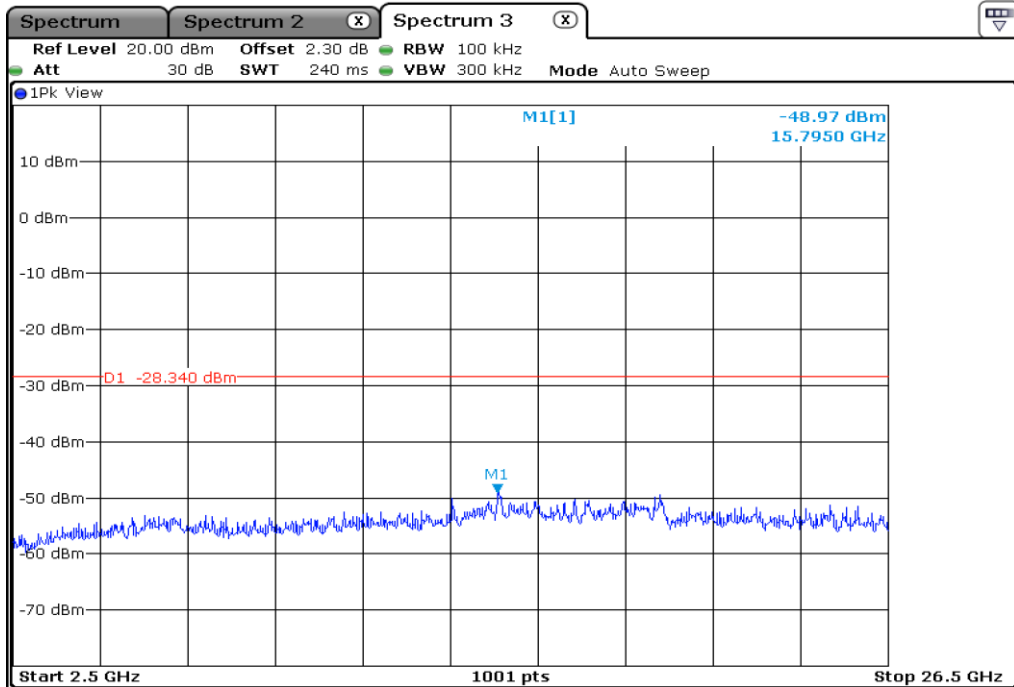

1.2 100 kHz Bandwidth