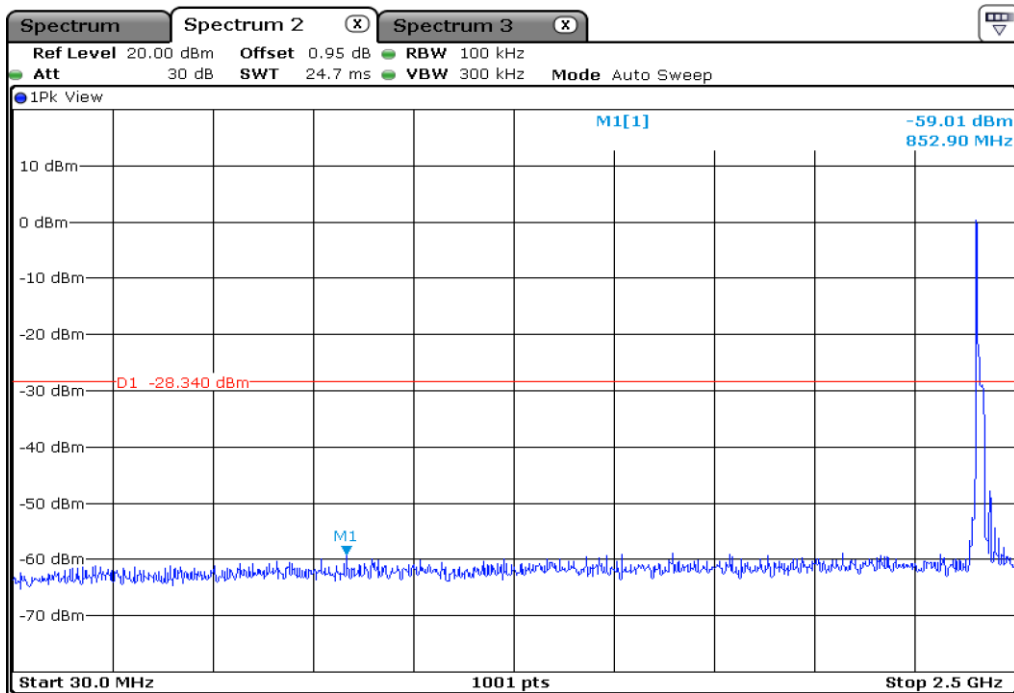

1.1	100 kHz Bandwidth