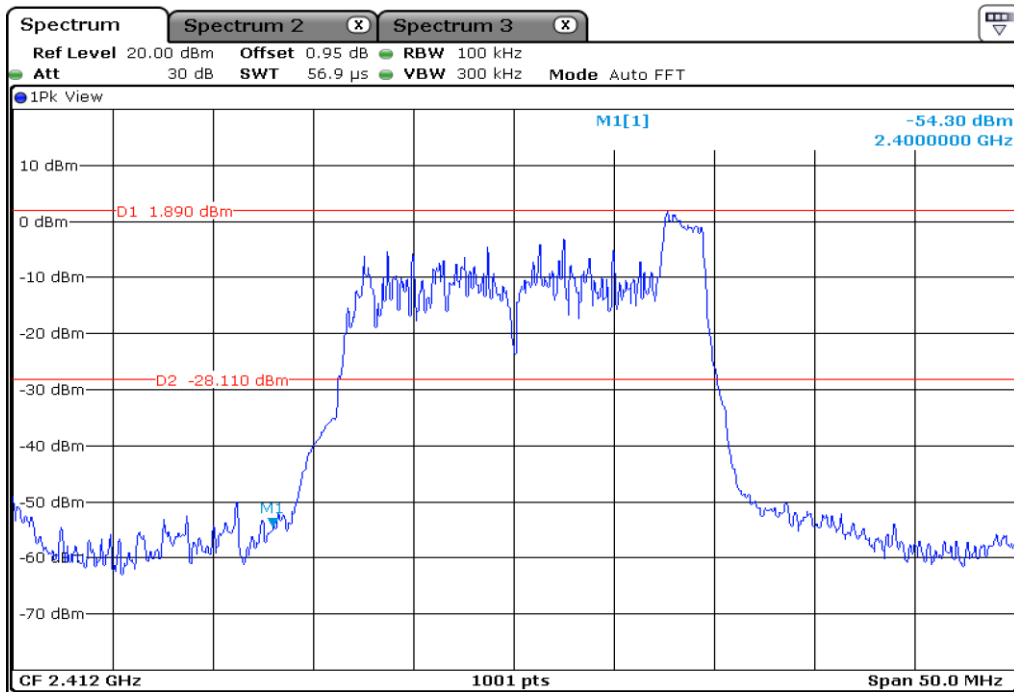

38 6 dB Bandwidth

39	6 dB Bandwidth
----	----------------

Test Band				WLAN_2.4GHz_AX			
Antenna				Ant 0			
Test Parameters for Channel Bandwidths							
Test Item	No.	Mode	Channel	Bandwidth	RU Tone	RB index	Verdict
100 kHz Bandwidth	1	802.11ax HE20	1	20 MHz	26	Low	Pass
	2	802.11ax HE20	1	20 MHz	26	Middle	Pass
	3	802.11ax HE20	1	20 MHz	26	High	Pass
	4	802.11ax HE20	6	20 MHz	26	Low	Pass
	5	802.11ax HE20	6	20 MHz	26	Middle	Pass
	6	802.11ax HE20	6	20 MHz	26	High	Pass
	7	802.11ax HE20	11	20 MHz	26	Low	Pass
	8	802.11ax HE20	11	20 MHz	26	Middle	Pass
	9	802.11ax HE20	11	20 MHz	26	High	Pass
	10	802.11ax HE20	1	20 MHz	52	Low	Pass
	11	802.11ax HE20	1	20 MHz	52	Middle	Pass
	12	802.11ax HE20	1	20 MHz	52	High	Pass
	13	802.11ax HE20	6	20 MHz	52	Low	Pass
	14	802.11ax HE20	6	20 MHz	52	Middle	Pass
	15	802.11ax HE20	6	20 MHz	52	High	Pass
	16	802.11ax HE20	11	20 MHz	52	Low	Pass
	17	802.11ax HE20	11	20 MHz	52	Middle	Pass
	18	802.11ax HE20	11	20 MHz	52	High	Pass
	19	802.11ax HE20	1	20 MHz	106	Low	Pass
	20	802.11ax HE20	1	20 MHz	106	High	Pass
	21	802.11ax HE20	6	20 MHz	106	Low	Pass
	22	802.11ax HE20	6	20 MHz	106	High	Pass
	23	802.11ax HE20	11	20 MHz	106	Low	Pass
	24	802.11ax HE20	11	20 MHz	106	High	Pass
	25	802.11ax HE20	1	20 MHz	242	-	Pass
	26	802.11ax HE20	6	20 MHz	242	-	Pass
	27	802.11ax HE20	11	20 MHz	242	-	Pass
	28	802.11ax HE20	1	20 MHz	SU	-	Pass
	29	802.11ax HE20	6	20 MHz	SU	-	Pass
	30	802.11ax HE20	11	20 MHz	SU	-	Pass

1	100 kHz Bandwidth
---	-------------------

1.1	100 kHz Bandwidth
-----	-------------------

1.2 100 kHz Bandwidth

2 100 kHz Bandwidth

2.1	100 kHz Bandwidth
-----	-------------------

2.2	100 kHz Bandwidth
-----	-------------------

3	100 kHz Bandwidth
---	-------------------

3.1	100 kHz Bandwidth
-----	-------------------

**3.2** | **100 kHz Bandwidth**

**4** | **100 kHz Bandwidth**

4.1	100 kHz Bandwidth
-----	-------------------

4.2	100 kHz Bandwidth
-----	-------------------