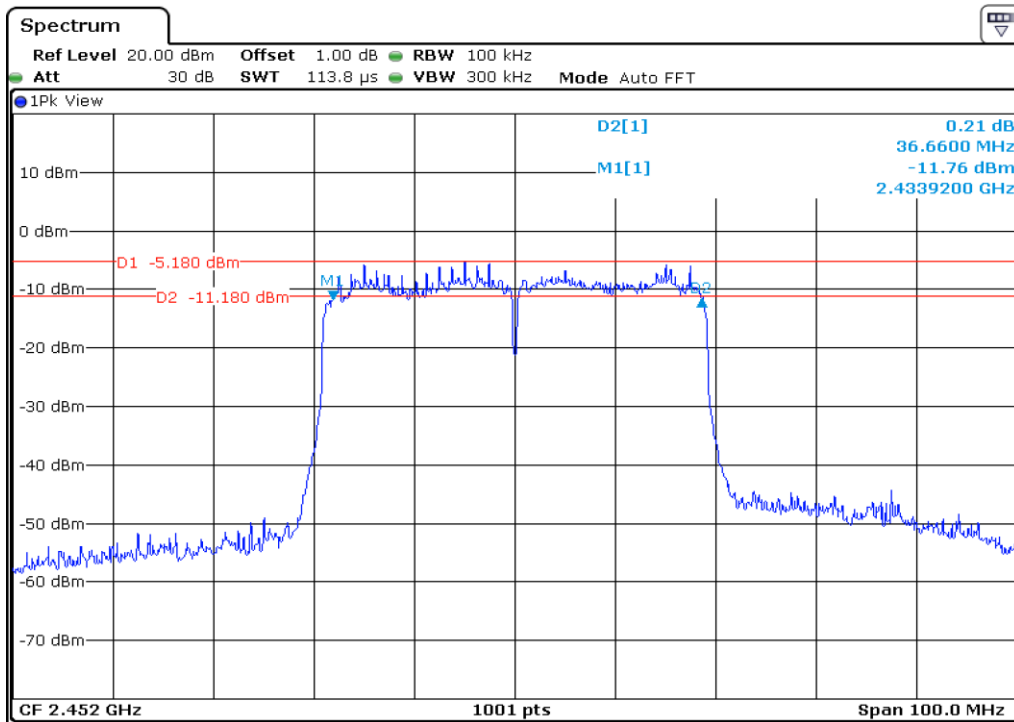

30 6 dB Bandwidth

31 6 dB Bandwidth

**32** **6 dB Bandwidth**

**33** **6 dB Bandwidth**

34 6 dB Bandwidth

35 6 dB Bandwidth

36	6 dB Bandwidth
----	----------------

37 6 dB Bandwidth

38 6 dB Bandwidth

39	6 dB Bandwidth
----	----------------

Test Band				WLAN_2.4GHz_AX			
Antenna				Ant 0			
Test Parameters for Channel Bandwidths							
Test Item	No.	Mode	Channel	Bandwidth	RU Tone	RB index	Verdict
100 kHz Bandwidth	1	802.11ax HE20	1	20 MHz	26	Low	Pass
	2	802.11ax HE20	1	20 MHz	26	Middle	Pass
	3	802.11ax HE20	1	20 MHz	26	High	Pass
	4	802.11ax HE20	6	20 MHz	26	Low	Pass
	5	802.11ax HE20	6	20 MHz	26	Middle	Pass
	6	802.11ax HE20	6	20 MHz	26	High	Pass
	7	802.11ax HE20	11	20 MHz	26	Low	Pass
	8	802.11ax HE20	11	20 MHz	26	Middle	Pass
	9	802.11ax HE20	11	20 MHz	26	High	Pass
	10	802.11ax HE20	1	20 MHz	52	Low	Pass
	11	802.11ax HE20	1	20 MHz	52	Middle	Pass
	12	802.11ax HE20	1	20 MHz	52	High	Pass
	13	802.11ax HE20	6	20 MHz	52	Low	Pass
	14	802.11ax HE20	6	20 MHz	52	Middle	Pass
	15	802.11ax HE20	6	20 MHz	52	High	Pass
	16	802.11ax HE20	11	20 MHz	52	Low	Pass
	17	802.11ax HE20	11	20 MHz	52	Middle	Pass
	18	802.11ax HE20	11	20 MHz	52	High	Pass
	19	802.11ax HE20	1	20 MHz	106	Low	Pass
	20	802.11ax HE20	1	20 MHz	106	High	Pass
	21	802.11ax HE20	6	20 MHz	106	Low	Pass
	22	802.11ax HE20	6	20 MHz	106	High	Pass
	23	802.11ax HE20	11	20 MHz	106	Low	Pass
	24	802.11ax HE20	11	20 MHz	106	High	Pass
	25	802.11ax HE20	1	20 MHz	242	-	Pass
	26	802.11ax HE20	6	20 MHz	242	-	Pass
	27	802.11ax HE20	11	20 MHz	242	-	Pass
	28	802.11ax HE20	1	20 MHz	SU	-	Pass
	29	802.11ax HE20	6	20 MHz	SU	-	Pass
	30	802.11ax HE20	11	20 MHz	SU	-	Pass