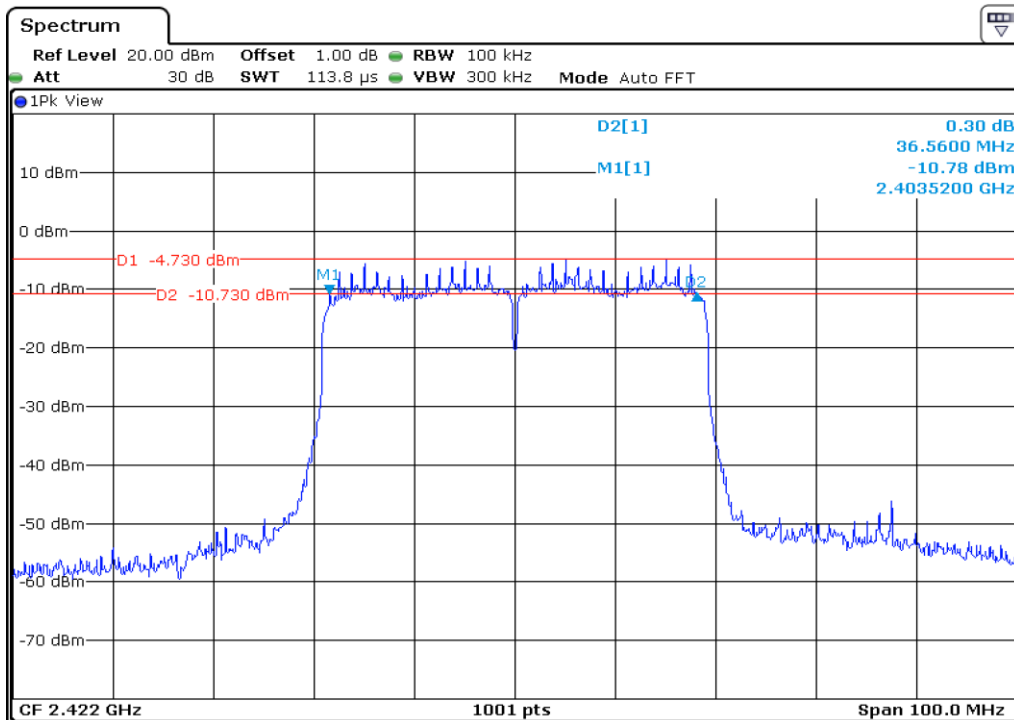

30 6 dB Bandwidth

31 6 dB Bandwidth

**32** **6 dB Bandwidth**

**33** **6 dB Bandwidth**

34 6 dB Bandwidth

35 6 dB Bandwidth

36	6 dB Bandwidth
----	----------------

37 6 dB Bandwidth

38 6 dB Bandwidth

39	6 dB Bandwidth
----	----------------

Test Band				WLAN_2.4GHz_AX			
Antenna				Ant 0			
Test Parameters for Channel Bandwidths							
Test Item	No.	Mode	Channel	Bandwidth	RU Tone	RB index	Verdict
100 kHz Bandwidth	1	802.11ax HE20	1	20 MHz	26	Low	Pass
	2	802.11ax HE20	1	20 MHz	26	Middle	Pass
	3	802.11ax HE20	1	20 MHz	26	High	Pass
	4	802.11ax HE20	6	20 MHz	26	Low	Pass
	5	802.11ax HE20	6	20 MHz	26	Middle	Pass
	6	802.11ax HE20	6	20 MHz	26	High	Pass
	7	802.11ax HE20	11	20 MHz	26	Low	Pass
	8	802.11ax HE20	11	20 MHz	26	Middle	Pass
	9	802.11ax HE20	11	20 MHz	26	High	Pass
	10	802.11ax HE20	1	20 MHz	52	Low	Pass
	11	802.11ax HE20	1	20 MHz	52	Middle	Pass
	12	802.11ax HE20	1	20 MHz	52	High	Pass
	13	802.11ax HE20	6	20 MHz	52	Low	Pass
	14	802.11ax HE20	6	20 MHz	52	Middle	Pass
	15	802.11ax HE20	6	20 MHz	52	High	Pass
	16	802.11ax HE20	11	20 MHz	52	Low	Pass
	17	802.11ax HE20	11	20 MHz	52	Middle	Pass
	18	802.11ax HE20	11	20 MHz	52	High	Pass
	19	802.11ax HE20	1	20 MHz	106	Low	Pass
	20	802.11ax HE20	1	20 MHz	106	High	Pass
	21	802.11ax HE20	6	20 MHz	106	Low	Pass
	22	802.11ax HE20	6	20 MHz	106	High	Pass
	23	802.11ax HE20	11	20 MHz	106	Low	Pass
	24	802.11ax HE20	11	20 MHz	106	High	Pass
	25	802.11ax HE20	1	20 MHz	242	-	Pass
	26	802.11ax HE20	6	20 MHz	242	-	Pass
	27	802.11ax HE20	11	20 MHz	242	-	Pass
	28	802.11ax HE20	1	20 MHz	SU	-	Pass
	29	802.11ax HE20	6	20 MHz	SU	-	Pass
	30	802.11ax HE20	11	20 MHz	SU	-	Pass