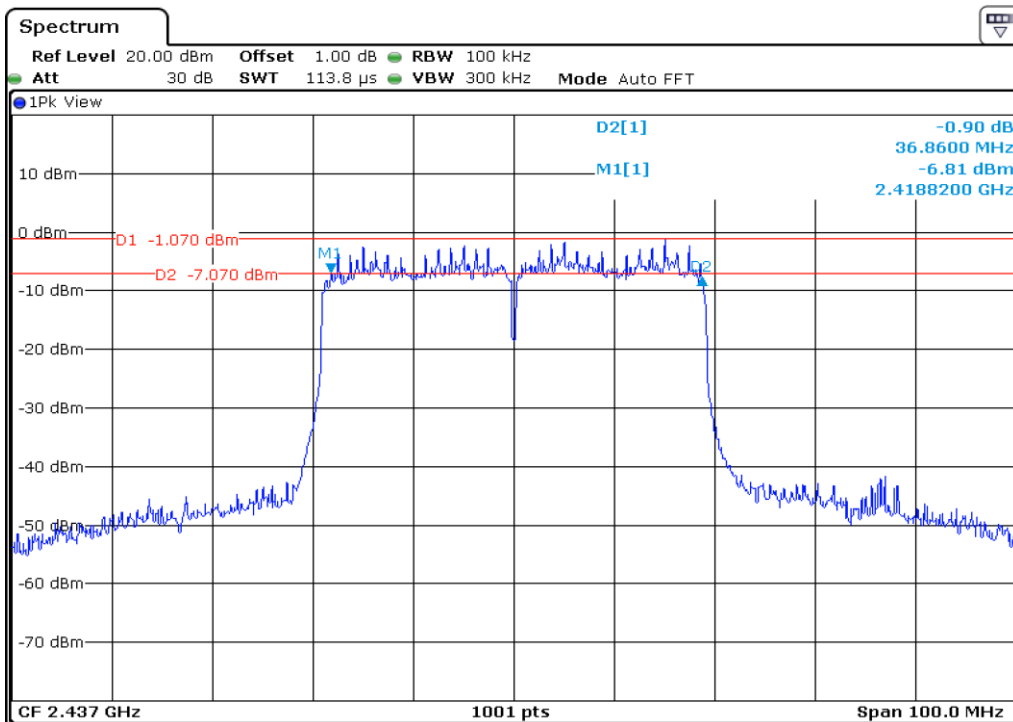

30 6 dB Bandwidth

31 6 dB Bandwidth

**32** **6 dB Bandwidth**

**33** **6 dB Bandwidth**

34 6 dB Bandwidth

35 6 dB Bandwidth

36	6 dB Bandwidth
----	----------------

37 6 dB Bandwidth

38 6 dB Bandwidth

39	6 dB Bandwidth
----	----------------

Test Band				WLAN_2.4GHz_AX			
Antenna				Ant 0			
Test Parameters for Channel Bandwidths							
Test Item	No.	Mode	Channel	Bandwidth	RU Tone	RB index	Verdict
100 kHz Bandwidth	1	802.11ax HE20	1	20 MHz	26	Low	Pass
	2	802.11ax HE20	1	20 MHz	26	Middle	Pass
	3	802.11ax HE20	1	20 MHz	26	High	Pass
	4	802.11ax HE20	6	20 MHz	26	Low	Pass
	5	802.11ax HE20	6	20 MHz	26	Middle	Pass
	6	802.11ax HE20	6	20 MHz	26	High	Pass
	7	802.11ax HE20	11	20 MHz	26	Low	Pass
	8	802.11ax HE20	11	20 MHz	26	Middle	Pass
	9	802.11ax HE20	11	20 MHz	26	High	Pass
	10	802.11ax HE20	1	20 MHz	52	Low	Pass
	11	802.11ax HE20	1	20 MHz	52	Middle	Pass
	12	802.11ax HE20	1	20 MHz	52	High	Pass
	13	802.11ax HE20	6	20 MHz	52	Low	Pass
	14	802.11ax HE20	6	20 MHz	52	Middle	Pass
	15	802.11ax HE20	6	20 MHz	52	High	Pass
	16	802.11ax HE20	11	20 MHz	52	Low	Pass
	17	802.11ax HE20	11	20 MHz	52	Middle	Pass
	18	802.11ax HE20	11	20 MHz	52	High	Pass
	19	802.11ax HE20	1	20 MHz	106	Low	Pass
	20	802.11ax HE20	1	20 MHz	106	High	Pass
	21	802.11ax HE20	6	20 MHz	106	Low	Pass
	22	802.11ax HE20	6	20 MHz	106	High	Pass
	23	802.11ax HE20	11	20 MHz	106	Low	Pass
	24	802.11ax HE20	11	20 MHz	106	High	Pass
	25	802.11ax HE20	1	20 MHz	242	-	Pass
	26	802.11ax HE20	6	20 MHz	242	-	Pass
	27	802.11ax HE20	11	20 MHz	242	-	Pass
	28	802.11ax HE20	1	20 MHz	SU	-	Pass
	29	802.11ax HE20	6	20 MHz	SU	-	Pass
	30	802.11ax HE20	11	20 MHz	SU	-	Pass