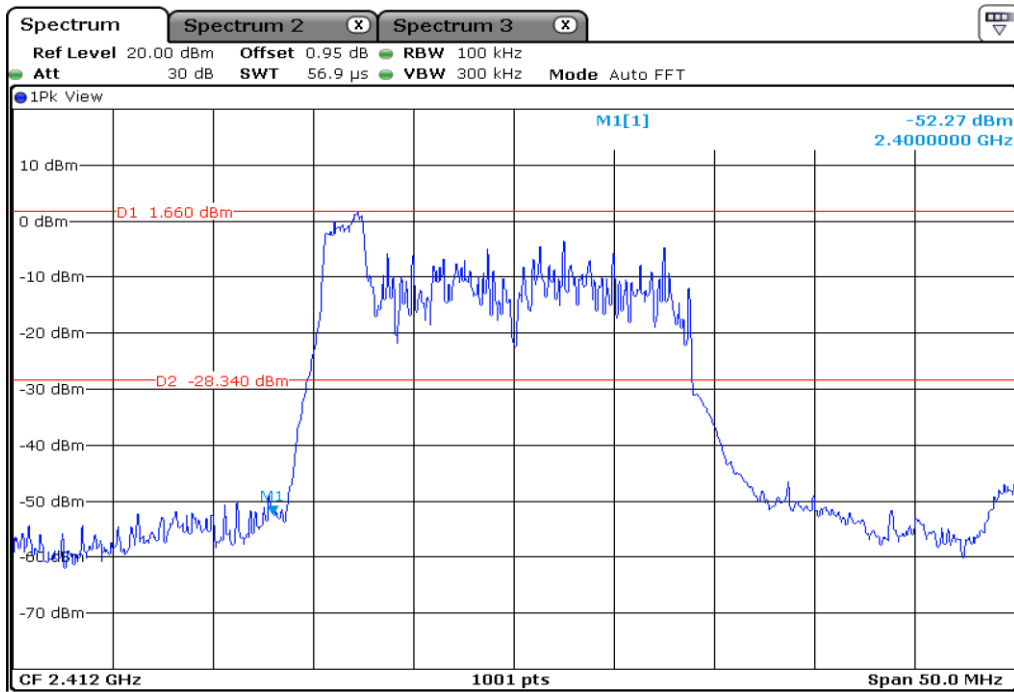

**22** 6 dB Bandwidth

23 6 dB Bandwidth

24 6 dB Bandwidth

**25**      **6 dB Bandwidth**

**26**      **6 dB Bandwidth**

27	6 dB Bandwidth
----	----------------

28 6 dB Bandwidth

29 6 dB Bandwidth

30 6 dB Bandwidth

31 6 dB Bandwidth

**32** **6 dB Bandwidth**

**33** **6 dB Bandwidth**

34 6 dB Bandwidth

35 6 dB Bandwidth

36	6 dB Bandwidth
----	----------------

37 6 dB Bandwidth

38 6 dB Bandwidth

39	6 dB Bandwidth
----	----------------

Test Band				WLAN_2.4GHz_AX			
Antenna				Ant 0			
Test Parameters for Channel Bandwidths							
Test Item	No.	Mode	Channel	Bandwidth	RU Tone	RB index	Verdict
100 kHz Bandwidth	1	802.11ax HE20	1	20 MHz	26	Low	Pass
	2	802.11ax HE20	1	20 MHz	26	Middle	Pass
	3	802.11ax HE20	1	20 MHz	26	High	Pass
	4	802.11ax HE20	6	20 MHz	26	Low	Pass
	5	802.11ax HE20	6	20 MHz	26	Middle	Pass
	6	802.11ax HE20	6	20 MHz	26	High	Pass
	7	802.11ax HE20	11	20 MHz	26	Low	Pass
	8	802.11ax HE20	11	20 MHz	26	Middle	Pass
	9	802.11ax HE20	11	20 MHz	26	High	Pass
	10	802.11ax HE20	1	20 MHz	52	Low	Pass
	11	802.11ax HE20	1	20 MHz	52	Middle	Pass
	12	802.11ax HE20	1	20 MHz	52	High	Pass
	13	802.11ax HE20	6	20 MHz	52	Low	Pass
	14	802.11ax HE20	6	20 MHz	52	Middle	Pass
	15	802.11ax HE20	6	20 MHz	52	High	Pass
	16	802.11ax HE20	11	20 MHz	52	Low	Pass
	17	802.11ax HE20	11	20 MHz	52	Middle	Pass
	18	802.11ax HE20	11	20 MHz	52	High	Pass
	19	802.11ax HE20	1	20 MHz	106	Low	Pass
	20	802.11ax HE20	1	20 MHz	106	High	Pass
	21	802.11ax HE20	6	20 MHz	106	Low	Pass
	22	802.11ax HE20	6	20 MHz	106	High	Pass
	23	802.11ax HE20	11	20 MHz	106	Low	Pass
	24	802.11ax HE20	11	20 MHz	106	High	Pass
	25	802.11ax HE20	1	20 MHz	242	-	Pass
	26	802.11ax HE20	6	20 MHz	242	-	Pass
	27	802.11ax HE20	11	20 MHz	242	-	Pass
	28	802.11ax HE20	1	20 MHz	SU	-	Pass
	29	802.11ax HE20	6	20 MHz	SU	-	Pass
	30	802.11ax HE20	11	20 MHz	SU	-	Pass