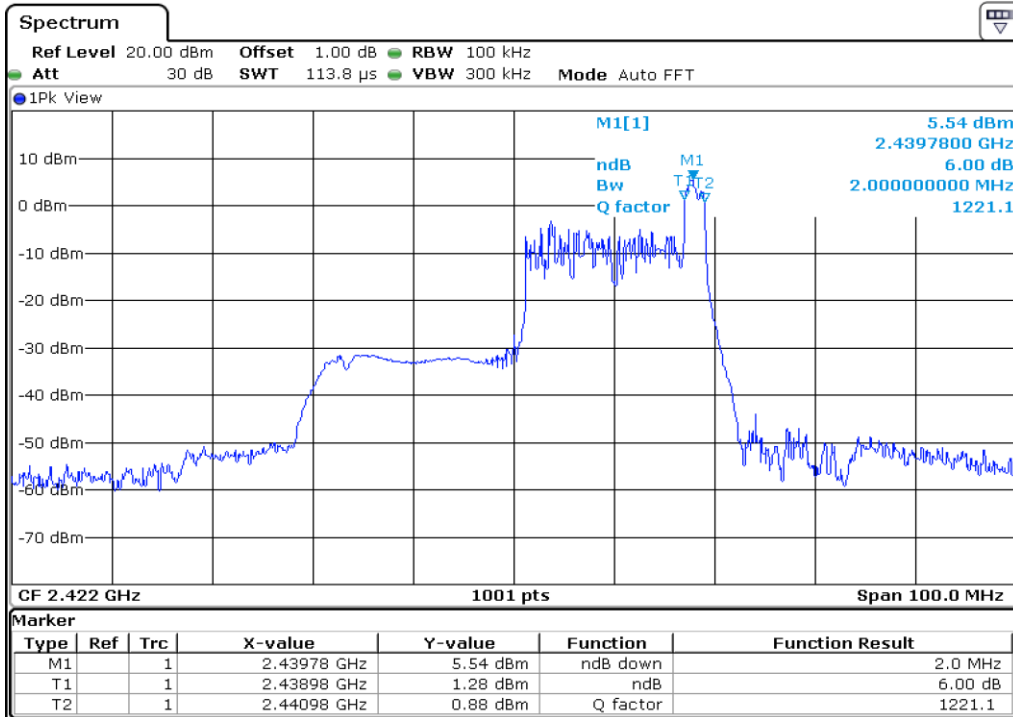

2 6 dB Bandwidth

3 6 dB Bandwidth