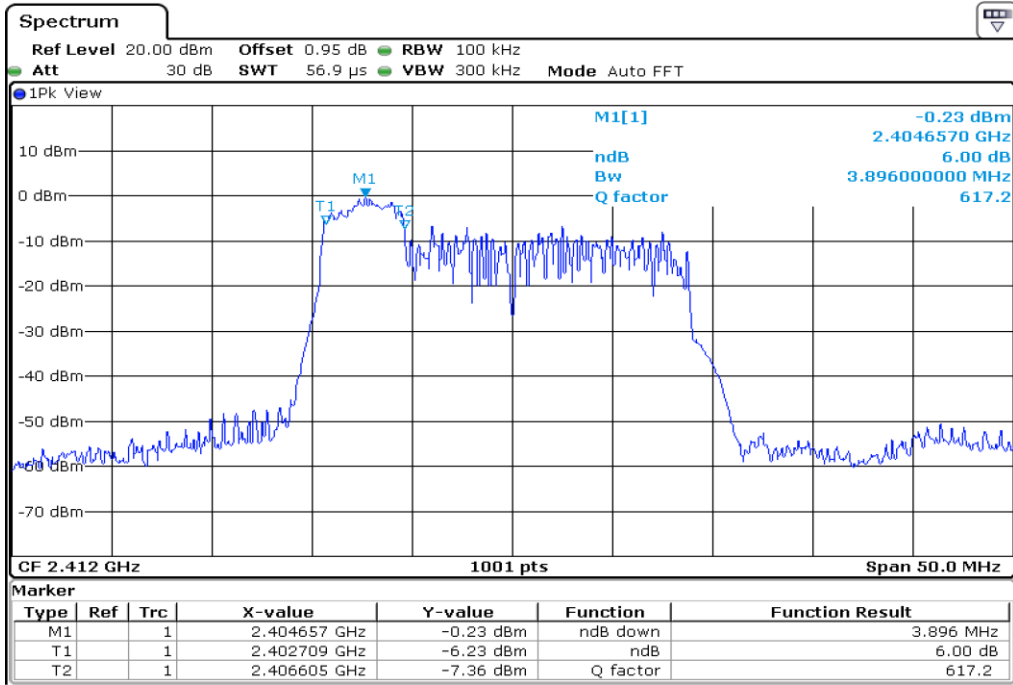

Appendix Data

1. MINIMUM 6 DB BANDWIDTH.....	1
2. 100 KHZ BANDWIDTH OUTSIDE THE FREQUENCY BAND	84
3. 99% OCCUPIED BANDWIDTH	304
4. PEAK POWER SPECTRAL DENSITY	386

Test Band				WLAN_2.4GHz_AX			
Antenna				Ant 0			
Test Parameters for Channel Bandwidths							
Test Item	No.	Mode	Channel	Bandwidth	RU Tone	RB index	Verdict
6 dB Bandwidth	1	802.11ax HE20	1	20 MHz	26	Low	Pass
	2	802.11ax HE20	1	20 MHz	26	Middle	Pass
	3	802.11ax HE20	1	20 MHz	26	High	Pass
	4	802.11ax HE20	6	20 MHz	26	Low	Pass
	5	802.11ax HE20	6	20 MHz	26	Middle	Pass
	6	802.11ax HE20	6	20 MHz	26	High	Pass
	7	802.11ax HE20	11	20 MHz	26	Low	Pass
	8	802.11ax HE20	11	20 MHz	26	Middle	Pass
	9	802.11ax HE20	11	20 MHz	26	High	Pass
	10	802.11ax HE20	1	20 MHz	52	Low	Pass
	11	802.11ax HE20	1	20 MHz	52	Middle	Pass
	12	802.11ax HE20	1	20 MHz	52	High	Pass
	13	802.11ax HE20	6	20 MHz	52	Low	Pass
	14	802.11ax HE20	6	20 MHz	52	Middle	Pass
	15	802.11ax HE20	6	20 MHz	52	High	Pass
	16	802.11ax HE20	11	20 MHz	52	Low	Pass
	17	802.11ax HE20	11	20 MHz	52	Middle	Pass
	18	802.11ax HE20	11	20 MHz	52	High	Pass
	19	802.11ax HE20	1	20 MHz	106	Low	Pass
	20	802.11ax HE20	1	20 MHz	106	High	Pass
	21	802.11ax HE20	6	20 MHz	106	Low	Pass
	22	802.11ax HE20	6	20 MHz	106	High	Pass
	23	802.11ax HE20	11	20 MHz	106	Low	Pass
	24	802.11ax HE20	11	20 MHz	106	High	Pass
	25	802.11ax HE20	1	20 MHz	242	-	Pass
	26	802.11ax HE20	6	20 MHz	242	-	Pass
	27	802.11ax HE20	11	20 MHz	242	-	Pass
	28	802.11ax HE20	1	20 MHz	SU	-	Pass
	29	802.11ax HE20	6	20 MHz	SU	-	Pass
	30	802.11ax HE20	11	20 MHz	SU	-	Pass

1 6 dB Bandwidth

2 6 dB Bandwidth

3 6 dB Bandwidth

4 6 dB Bandwidth

5 6 dB Bandwidth

6 6 dB Bandwidth

7 6 dB Bandwidth

8 6 dB Bandwidth

9

6 dB Bandwidth

10 **6 dB Bandwidth**

11 **6 dB Bandwidth**

12 6 dB Bandwidth

13 6 dB Bandwidth

14 **6 dB Bandwidth**

15 **6 dB Bandwidth**

16 6 dB Bandwidth

17 6 dB Bandwidth

18

6 dB Bandwidth

19 6 dB Bandwidth

20 6 dB Bandwidth

21 6 dB Bandwidth

22 6 dB Bandwidth