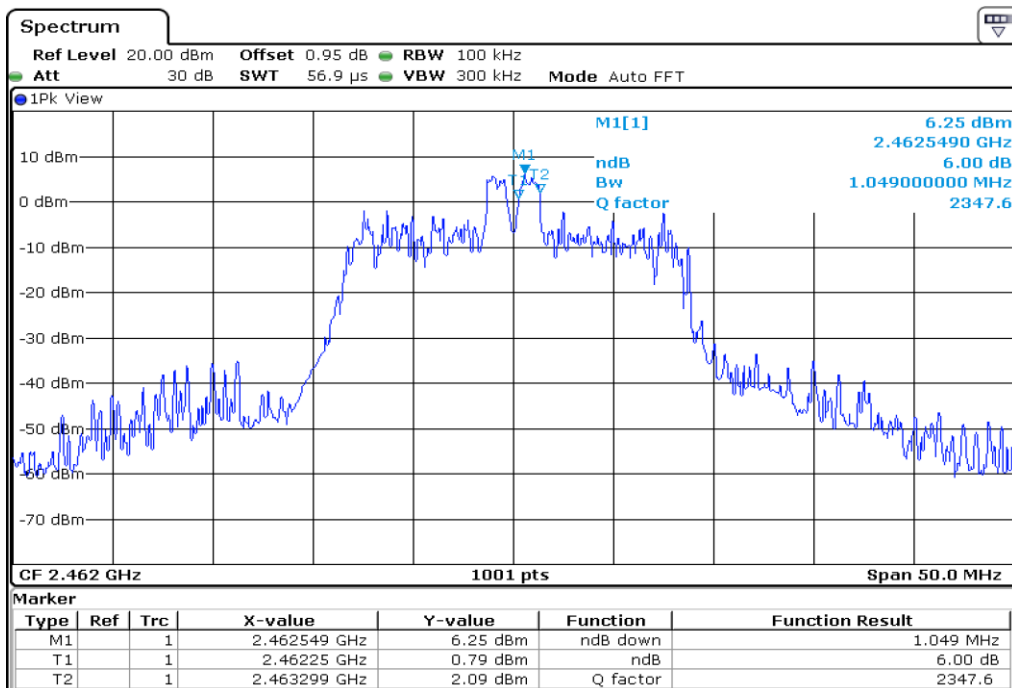

Appendix Data

1. MINIMUM 6 DB BANDWIDTH.....	1
2. 100 KHZ BANDWIDTH OUTSIDE THE FREQUENCY BAND	84
3. 99% OCCUPIED BANDWIDTH	304
4. PEAK POWER SPECTRAL DENSITY	386

Test Band				WLAN_2.4GHz_AX			
Antenna				Ant 0			
Test Parameters for Channel Bandwidths							
Test Item	No.	Mode	Channel	Bandwidth	RU Tone	RB index	Verdict
6 dB Bandwidth	1	802.11ax HE20	1	20 MHz	26	Low	Pass
	2	802.11ax HE20	1	20 MHz	26	Middle	Pass
	3	802.11ax HE20	1	20 MHz	26	High	Pass
	4	802.11ax HE20	6	20 MHz	26	Low	Pass
	5	802.11ax HE20	6	20 MHz	26	Middle	Pass
	6	802.11ax HE20	6	20 MHz	26	High	Pass
	7	802.11ax HE20	11	20 MHz	26	Low	Pass
	8	802.11ax HE20	11	20 MHz	26	Middle	Pass
	9	802.11ax HE20	11	20 MHz	26	High	Pass
	10	802.11ax HE20	1	20 MHz	52	Low	Pass
	11	802.11ax HE20	1	20 MHz	52	Middle	Pass
	12	802.11ax HE20	1	20 MHz	52	High	Pass
	13	802.11ax HE20	6	20 MHz	52	Low	Pass
	14	802.11ax HE20	6	20 MHz	52	Middle	Pass
	15	802.11ax HE20	6	20 MHz	52	High	Pass
	16	802.11ax HE20	11	20 MHz	52	Low	Pass
	17	802.11ax HE20	11	20 MHz	52	Middle	Pass
	18	802.11ax HE20	11	20 MHz	52	High	Pass
	19	802.11ax HE20	1	20 MHz	106	Low	Pass
	20	802.11ax HE20	1	20 MHz	106	High	Pass
	21	802.11ax HE20	6	20 MHz	106	Low	Pass
	22	802.11ax HE20	6	20 MHz	106	High	Pass
	23	802.11ax HE20	11	20 MHz	106	Low	Pass
	24	802.11ax HE20	11	20 MHz	106	High	Pass
	25	802.11ax HE20	1	20 MHz	242	-	Pass
	26	802.11ax HE20	6	20 MHz	242	-	Pass
	27	802.11ax HE20	11	20 MHz	242	-	Pass
	28	802.11ax HE20	1	20 MHz	SU	-	Pass
	29	802.11ax HE20	6	20 MHz	SU	-	Pass
	30	802.11ax HE20	11	20 MHz	SU	-	Pass

1 6 dB Bandwidth

2 6 dB Bandwidth

3 6 dB Bandwidth

4 6 dB Bandwidth

5 6 dB Bandwidth

6 6 dB Bandwidth

7 6 dB Bandwidth

8 6 dB Bandwidth

9

6 dB Bandwidth

10 **6 dB Bandwidth**

11 **6 dB Bandwidth**

12 6 dB Bandwidth

13 6 dB Bandwidth

14 **6 dB Bandwidth**

15 **6 dB Bandwidth**

16 6 dB Bandwidth

17 6 dB Bandwidth

18

6 dB Bandwidth

19 6 dB Bandwidth

20 6 dB Bandwidth

21 6 dB Bandwidth

22 6 dB Bandwidth