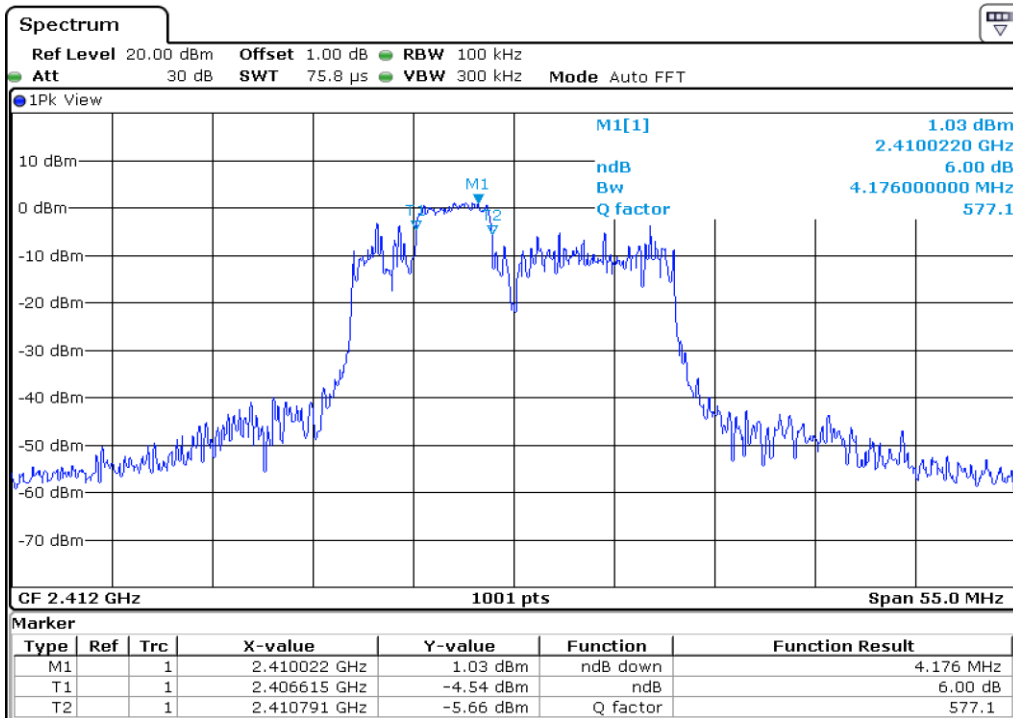

Test Band				WLAN_2.4GHz_AX			
Antenna				Ant 1			
Test Parameters for Channel Bandwidths							
Test Item	No.	Mode	Channel	Bandwidth	RU Tone	RB index	Verdict
6 dB Bandwidth	1	802.11ax HE20	1	20 MHz	26	Low	Pass
	2	802.11ax HE20	1	20 MHz	26	Middle	Pass
	3	802.11ax HE20	1	20 MHz	26	High	Pass
	4	802.11ax HE20	6	20 MHz	26	Low	Pass
	5	802.11ax HE20	6	20 MHz	26	Middle	Pass
	6	802.11ax HE20	6	20 MHz	26	High	Pass
	7	802.11ax HE20	11	20 MHz	26	Low	Pass
	8	802.11ax HE20	11	20 MHz	26	Middle	Pass
	9	802.11ax HE20	11	20 MHz	26	High	Pass
	10	802.11ax HE20	1	20 MHz	52	Low	Pass
	11	802.11ax HE20	1	20 MHz	52	Middle	Pass
	12	802.11ax HE20	1	20 MHz	52	High	Pass
	13	802.11ax HE20	6	20 MHz	52	Low	Pass
	14	802.11ax HE20	6	20 MHz	52	Middle	Pass
	15	802.11ax HE20	6	20 MHz	52	High	Pass
	16	802.11ax HE20	11	20 MHz	52	Low	Pass
	17	802.11ax HE20	11	20 MHz	52	Middle	Pass
	18	802.11ax HE20	11	20 MHz	52	High	Pass
	19	802.11ax HE20	1	20 MHz	106	Low	Pass
	20	802.11ax HE20	1	20 MHz	106	High	Pass
	21	802.11ax HE20	6	20 MHz	106	Low	Pass
	22	802.11ax HE20	6	20 MHz	106	High	Pass
	23	802.11ax HE20	11	20 MHz	106	Low	Pass
	24	802.11ax HE20	11	20 MHz	106	High	Pass
	25	802.11ax HE20	1	20 MHz	242	-	Pass
	26	802.11ax HE20	6	20 MHz	242	-	Pass
	27	802.11ax HE20	11	20 MHz	242	-	Pass
	28	802.11ax HE20	1	20 MHz	SU	-	Pass
	29	802.11ax HE20	6	20 MHz	SU	-	Pass
	30	802.11ax HE20	11	20 MHz	SU	-	Pass

1 6 dB Bandwidth

2 6 dB Bandwidth

3 6 dB Bandwidth

4 6 dB Bandwidth

5 **6 dB Bandwidth**

6 **6 dB Bandwidth**

7 6 dB Bandwidth

8 6 dB Bandwidth

9	6 dB Bandwidth
---	----------------

10 **6 dB Bandwidth**

11 **6 dB Bandwidth**

12 6 dB Bandwidth

13 6 dB Bandwidth

14 6 dB Bandwidth

15 6 dB Bandwidth

16 6 dB Bandwidth