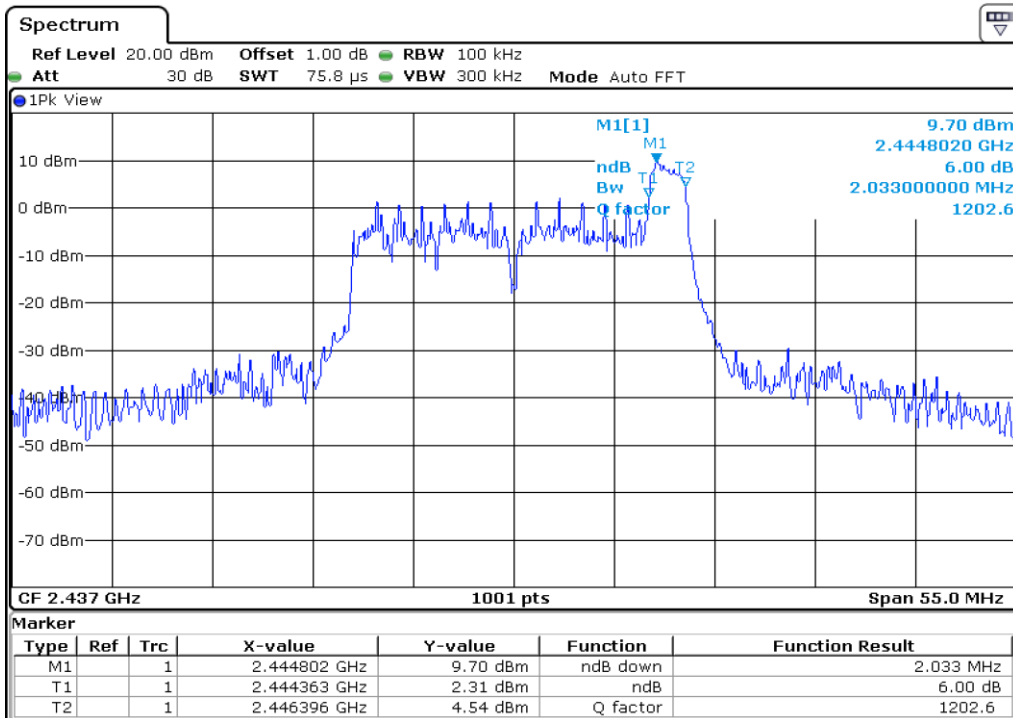

Test Band				WLAN_2.4GHz_AX			
Antenna				Ant 1			
Test Parameters for Channel Bandwidths							
Test Item	No.	Mode	Channel	Bandwidth	RU Tone	RB index	Verdict
6 dB Bandwidth	1	802.11ax HE20	1	20 MHz	26	Low	Pass
	2	802.11ax HE20	1	20 MHz	26	Middle	Pass
	3	802.11ax HE20	1	20 MHz	26	High	Pass
	4	802.11ax HE20	6	20 MHz	26	Low	Pass
	5	802.11ax HE20	6	20 MHz	26	Middle	Pass
	6	802.11ax HE20	6	20 MHz	26	High	Pass
	7	802.11ax HE20	11	20 MHz	26	Low	Pass
	8	802.11ax HE20	11	20 MHz	26	Middle	Pass
	9	802.11ax HE20	11	20 MHz	26	High	Pass
	10	802.11ax HE20	1	20 MHz	52	Low	Pass
	11	802.11ax HE20	1	20 MHz	52	Middle	Pass
	12	802.11ax HE20	1	20 MHz	52	High	Pass
	13	802.11ax HE20	6	20 MHz	52	Low	Pass
	14	802.11ax HE20	6	20 MHz	52	Middle	Pass
	15	802.11ax HE20	6	20 MHz	52	High	Pass
	16	802.11ax HE20	11	20 MHz	52	Low	Pass
	17	802.11ax HE20	11	20 MHz	52	Middle	Pass
	18	802.11ax HE20	11	20 MHz	52	High	Pass
	19	802.11ax HE20	1	20 MHz	106	Low	Pass
	20	802.11ax HE20	1	20 MHz	106	High	Pass
	21	802.11ax HE20	6	20 MHz	106	Low	Pass
	22	802.11ax HE20	6	20 MHz	106	High	Pass
	23	802.11ax HE20	11	20 MHz	106	Low	Pass
	24	802.11ax HE20	11	20 MHz	106	High	Pass
	25	802.11ax HE20	1	20 MHz	242	-	Pass
	26	802.11ax HE20	6	20 MHz	242	-	Pass
	27	802.11ax HE20	11	20 MHz	242	-	Pass
	28	802.11ax HE20	1	20 MHz	SU	-	Pass
	29	802.11ax HE20	6	20 MHz	SU	-	Pass
	30	802.11ax HE20	11	20 MHz	SU	-	Pass

1 6 dB Bandwidth

2 6 dB Bandwidth

3 6 dB Bandwidth

4 6 dB Bandwidth

5 **6 dB Bandwidth**

6 **6 dB Bandwidth**

7 6 dB Bandwidth

8 6 dB Bandwidth

9	6 dB Bandwidth
---	----------------

10 **6 dB Bandwidth**

11 **6 dB Bandwidth**

12 6 dB Bandwidth

13 6 dB Bandwidth

14 6 dB Bandwidth

15 6 dB Bandwidth

16 6 dB Bandwidth