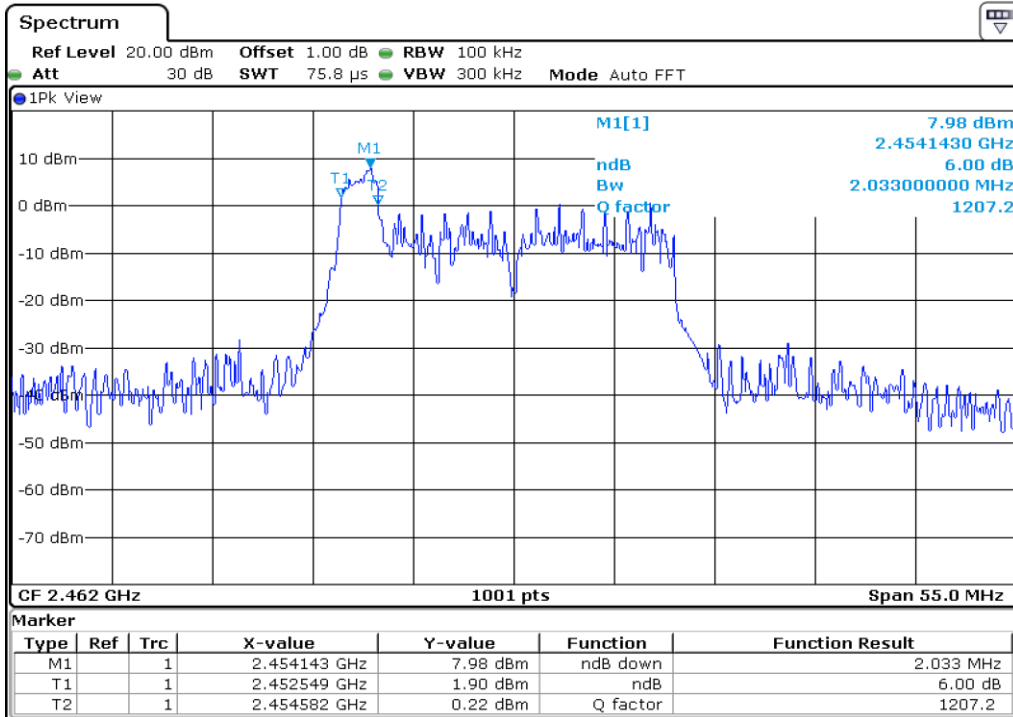

Test Band				WLAN_2.4GHz_AX			
Antenna				Ant 1			
Test Parameters for Channel Bandwidths							
Test Item	No.	Mode	Channel	Bandwidth	RU Tone	RB index	Verdict
6 dB Bandwidth	1	802.11ax HE20	1	20 MHz	26	Low	Pass
	2	802.11ax HE20	1	20 MHz	26	Middle	Pass
	3	802.11ax HE20	1	20 MHz	26	High	Pass
	4	802.11ax HE20	6	20 MHz	26	Low	Pass
	5	802.11ax HE20	6	20 MHz	26	Middle	Pass
	6	802.11ax HE20	6	20 MHz	26	High	Pass
	7	802.11ax HE20	11	20 MHz	26	Low	Pass
	8	802.11ax HE20	11	20 MHz	26	Middle	Pass
	9	802.11ax HE20	11	20 MHz	26	High	Pass
	10	802.11ax HE20	1	20 MHz	52	Low	Pass
	11	802.11ax HE20	1	20 MHz	52	Middle	Pass
	12	802.11ax HE20	1	20 MHz	52	High	Pass
	13	802.11ax HE20	6	20 MHz	52	Low	Pass
	14	802.11ax HE20	6	20 MHz	52	Middle	Pass
	15	802.11ax HE20	6	20 MHz	52	High	Pass
	16	802.11ax HE20	11	20 MHz	52	Low	Pass
	17	802.11ax HE20	11	20 MHz	52	Middle	Pass
	18	802.11ax HE20	11	20 MHz	52	High	Pass
	19	802.11ax HE20	1	20 MHz	106	Low	Pass
	20	802.11ax HE20	1	20 MHz	106	High	Pass
	21	802.11ax HE20	6	20 MHz	106	Low	Pass
	22	802.11ax HE20	6	20 MHz	106	High	Pass
	23	802.11ax HE20	11	20 MHz	106	Low	Pass
	24	802.11ax HE20	11	20 MHz	106	High	Pass
	25	802.11ax HE20	1	20 MHz	242	-	Pass
	26	802.11ax HE20	6	20 MHz	242	-	Pass
	27	802.11ax HE20	11	20 MHz	242	-	Pass
	28	802.11ax HE20	1	20 MHz	SU	-	Pass
	29	802.11ax HE20	6	20 MHz	SU	-	Pass
	30	802.11ax HE20	11	20 MHz	SU	-	Pass

1 6 dB Bandwidth

2 6 dB Bandwidth

3 6 dB Bandwidth

4 6 dB Bandwidth

5 **6 dB Bandwidth**

6 **6 dB Bandwidth**

7 6 dB Bandwidth

8 6 dB Bandwidth