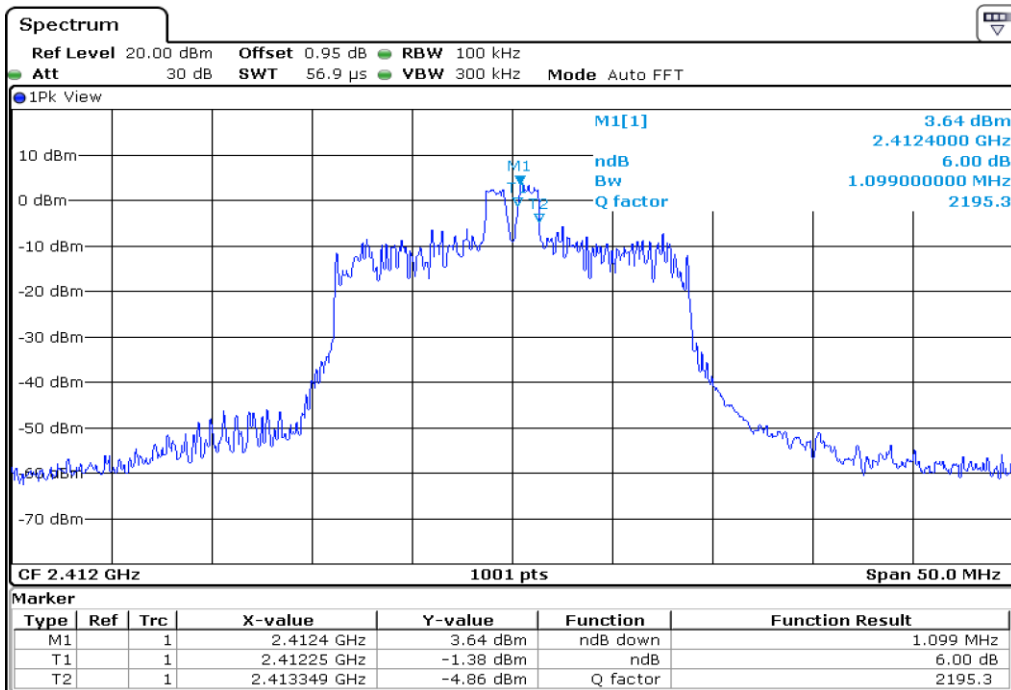

Appendix Data

1. MINIMUM 6 DB BANDWIDTH.....	1
2. 100 KHZ BANDWIDTH OUTSIDE THE FREQUENCY BAND	84
3. 99% OCCUPIED BANDWIDTH	304
4. PEAK POWER SPECTRAL DENSITY	386

Test Band				WLAN_2.4GHz_AX			
Antenna				Ant 0			
Test Parameters for Channel Bandwidths							
Test Item	No.	Mode	Channel	Bandwidth	RU Tone	RB index	Verdict
6 dB Bandwidth	1	802.11ax HE20	1	20 MHz	26	Low	Pass
	2	802.11ax HE20	1	20 MHz	26	Middle	Pass
	3	802.11ax HE20	1	20 MHz	26	High	Pass
	4	802.11ax HE20	6	20 MHz	26	Low	Pass
	5	802.11ax HE20	6	20 MHz	26	Middle	Pass
	6	802.11ax HE20	6	20 MHz	26	High	Pass
	7	802.11ax HE20	11	20 MHz	26	Low	Pass
	8	802.11ax HE20	11	20 MHz	26	Middle	Pass
	9	802.11ax HE20	11	20 MHz	26	High	Pass
	10	802.11ax HE20	1	20 MHz	52	Low	Pass
	11	802.11ax HE20	1	20 MHz	52	Middle	Pass
	12	802.11ax HE20	1	20 MHz	52	High	Pass
	13	802.11ax HE20	6	20 MHz	52	Low	Pass
	14	802.11ax HE20	6	20 MHz	52	Middle	Pass
	15	802.11ax HE20	6	20 MHz	52	High	Pass
	16	802.11ax HE20	11	20 MHz	52	Low	Pass
	17	802.11ax HE20	11	20 MHz	52	Middle	Pass
	18	802.11ax HE20	11	20 MHz	52	High	Pass
	19	802.11ax HE20	1	20 MHz	106	Low	Pass
	20	802.11ax HE20	1	20 MHz	106	High	Pass
	21	802.11ax HE20	6	20 MHz	106	Low	Pass
	22	802.11ax HE20	6	20 MHz	106	High	Pass
	23	802.11ax HE20	11	20 MHz	106	Low	Pass
	24	802.11ax HE20	11	20 MHz	106	High	Pass
	25	802.11ax HE20	1	20 MHz	242	-	Pass
	26	802.11ax HE20	6	20 MHz	242	-	Pass
	27	802.11ax HE20	11	20 MHz	242	-	Pass
	28	802.11ax HE20	1	20 MHz	SU	-	Pass
	29	802.11ax HE20	6	20 MHz	SU	-	Pass
	30	802.11ax HE20	11	20 MHz	SU	-	Pass

1 6 dB Bandwidth

2 6 dB Bandwidth

3 6 dB Bandwidth

4 6 dB Bandwidth

5 6 dB Bandwidth

6 6 dB Bandwidth

7 6 dB Bandwidth

8 6 dB Bandwidth

9

6 dB Bandwidth

10 **6 dB Bandwidth**

11 **6 dB Bandwidth**

12 6 dB Bandwidth

13 6 dB Bandwidth

14 **6 dB Bandwidth**

15 **6 dB Bandwidth**