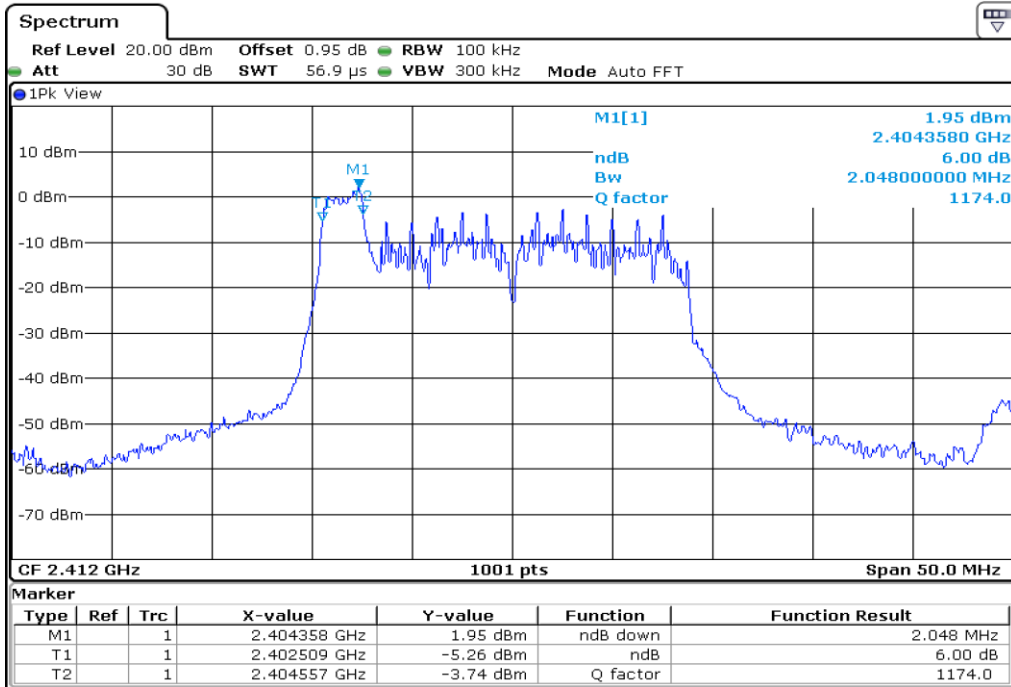

Appendix Data

1. MINIMUM 6 DB BANDWIDTH.....	1
2. 100 KHZ BANDWIDTH OUTSIDE THE FREQUENCY BAND	84
3. 99% OCCUPIED BANDWIDTH	304
4. PEAK POWER SPECTRAL DENSITY	386

Test Band				WLAN_2.4GHz_AX			
Antenna				Ant 0			
Test Parameters for Channel Bandwidths							
Test Item	No.	Mode	Channel	Bandwidth	RU Tone	RB index	Verdict
6 dB Bandwidth	1	802.11ax HE20	1	20 MHz	26	Low	Pass
	2	802.11ax HE20	1	20 MHz	26	Middle	Pass
	3	802.11ax HE20	1	20 MHz	26	High	Pass
	4	802.11ax HE20	6	20 MHz	26	Low	Pass
	5	802.11ax HE20	6	20 MHz	26	Middle	Pass
	6	802.11ax HE20	6	20 MHz	26	High	Pass
	7	802.11ax HE20	11	20 MHz	26	Low	Pass
	8	802.11ax HE20	11	20 MHz	26	Middle	Pass
	9	802.11ax HE20	11	20 MHz	26	High	Pass
	10	802.11ax HE20	1	20 MHz	52	Low	Pass
	11	802.11ax HE20	1	20 MHz	52	Middle	Pass
	12	802.11ax HE20	1	20 MHz	52	High	Pass
	13	802.11ax HE20	6	20 MHz	52	Low	Pass
	14	802.11ax HE20	6	20 MHz	52	Middle	Pass
	15	802.11ax HE20	6	20 MHz	52	High	Pass
	16	802.11ax HE20	11	20 MHz	52	Low	Pass
	17	802.11ax HE20	11	20 MHz	52	Middle	Pass
	18	802.11ax HE20	11	20 MHz	52	High	Pass
	19	802.11ax HE20	1	20 MHz	106	Low	Pass
	20	802.11ax HE20	1	20 MHz	106	High	Pass
	21	802.11ax HE20	6	20 MHz	106	Low	Pass
	22	802.11ax HE20	6	20 MHz	106	High	Pass
	23	802.11ax HE20	11	20 MHz	106	Low	Pass
	24	802.11ax HE20	11	20 MHz	106	High	Pass
	25	802.11ax HE20	1	20 MHz	242	-	Pass
	26	802.11ax HE20	6	20 MHz	242	-	Pass
	27	802.11ax HE20	11	20 MHz	242	-	Pass
	28	802.11ax HE20	1	20 MHz	SU	-	Pass
	29	802.11ax HE20	6	20 MHz	SU	-	Pass
	30	802.11ax HE20	11	20 MHz	SU	-	Pass

1 6 dB Bandwidth

2 6 dB Bandwidth

3 6 dB Bandwidth

4 6 dB Bandwidth

5 6 dB Bandwidth

6 6 dB Bandwidth

7 6 dB Bandwidth

8 6 dB Bandwidth