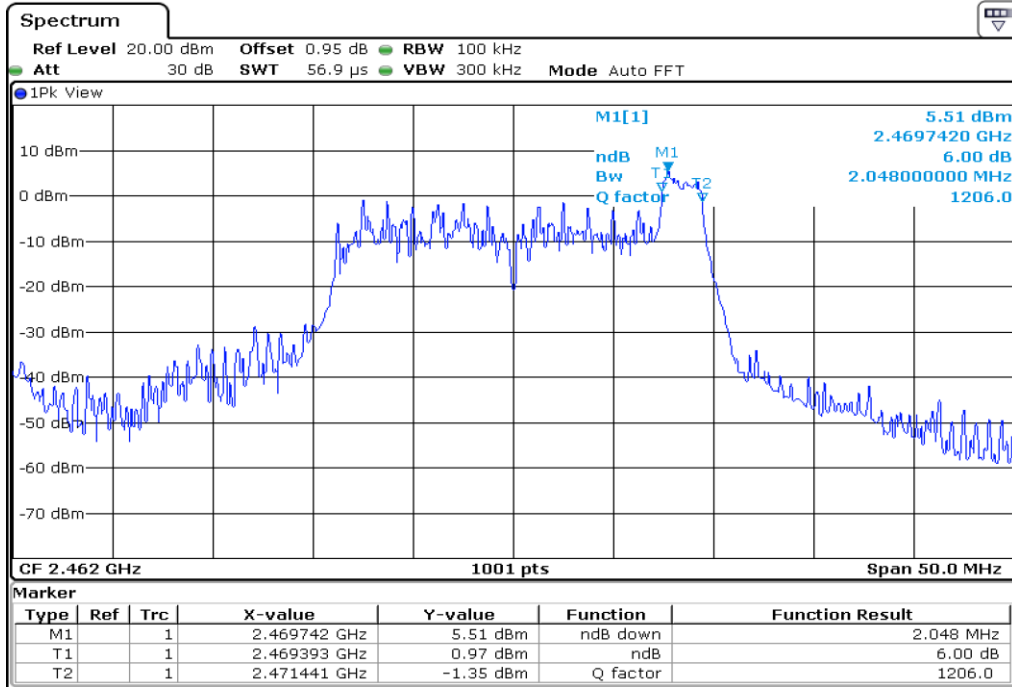

Appendix Data

1. MINIMUM 6 DB BANDWIDTH.....	1
2. 100 KHZ BANDWIDTH OUTSIDE THE FREQUENCY BAND	84
3. 99% OCCUPIED BANDWIDTH	304
4. PEAK POWER SPECTRAL DENSITY	386

Test Band				WLAN_2.4GHz_AX			
Antenna				Ant 0			
Test Parameters for Channel Bandwidths							
Test Item	No.	Mode	Channel	Bandwidth	RU Tone	RB index	Verdict
6 dB Bandwidth	1	802.11ax HE20	1	20 MHz	26	Low	Pass
	2	802.11ax HE20	1	20 MHz	26	Middle	Pass
	3	802.11ax HE20	1	20 MHz	26	High	Pass
	4	802.11ax HE20	6	20 MHz	26	Low	Pass
	5	802.11ax HE20	6	20 MHz	26	Middle	Pass
	6	802.11ax HE20	6	20 MHz	26	High	Pass
	7	802.11ax HE20	11	20 MHz	26	Low	Pass
	8	802.11ax HE20	11	20 MHz	26	Middle	Pass
	9	802.11ax HE20	11	20 MHz	26	High	Pass
	10	802.11ax HE20	1	20 MHz	52	Low	Pass
	11	802.11ax HE20	1	20 MHz	52	Middle	Pass
	12	802.11ax HE20	1	20 MHz	52	High	Pass
	13	802.11ax HE20	6	20 MHz	52	Low	Pass
	14	802.11ax HE20	6	20 MHz	52	Middle	Pass
	15	802.11ax HE20	6	20 MHz	52	High	Pass
	16	802.11ax HE20	11	20 MHz	52	Low	Pass
	17	802.11ax HE20	11	20 MHz	52	Middle	Pass
	18	802.11ax HE20	11	20 MHz	52	High	Pass
	19	802.11ax HE20	1	20 MHz	106	Low	Pass
	20	802.11ax HE20	1	20 MHz	106	High	Pass
	21	802.11ax HE20	6	20 MHz	106	Low	Pass
	22	802.11ax HE20	6	20 MHz	106	High	Pass
	23	802.11ax HE20	11	20 MHz	106	Low	Pass
	24	802.11ax HE20	11	20 MHz	106	High	Pass
	25	802.11ax HE20	1	20 MHz	242	-	Pass
	26	802.11ax HE20	6	20 MHz	242	-	Pass
	27	802.11ax HE20	11	20 MHz	242	-	Pass
	28	802.11ax HE20	1	20 MHz	SU	-	Pass
	29	802.11ax HE20	6	20 MHz	SU	-	Pass
	30	802.11ax HE20	11	20 MHz	SU	-	Pass

1 6 dB Bandwidth

2 6 dB Bandwidth

3 6 dB Bandwidth

4 6 dB Bandwidth

5 6 dB Bandwidth

6 6 dB Bandwidth

7 6 dB Bandwidth

8 6 dB Bandwidth

9

6 dB Bandwidth

10 **6 dB Bandwidth**

11 **6 dB Bandwidth**

12 6 dB Bandwidth

13 6 dB Bandwidth

14 **6 dB Bandwidth**

15 **6 dB Bandwidth**