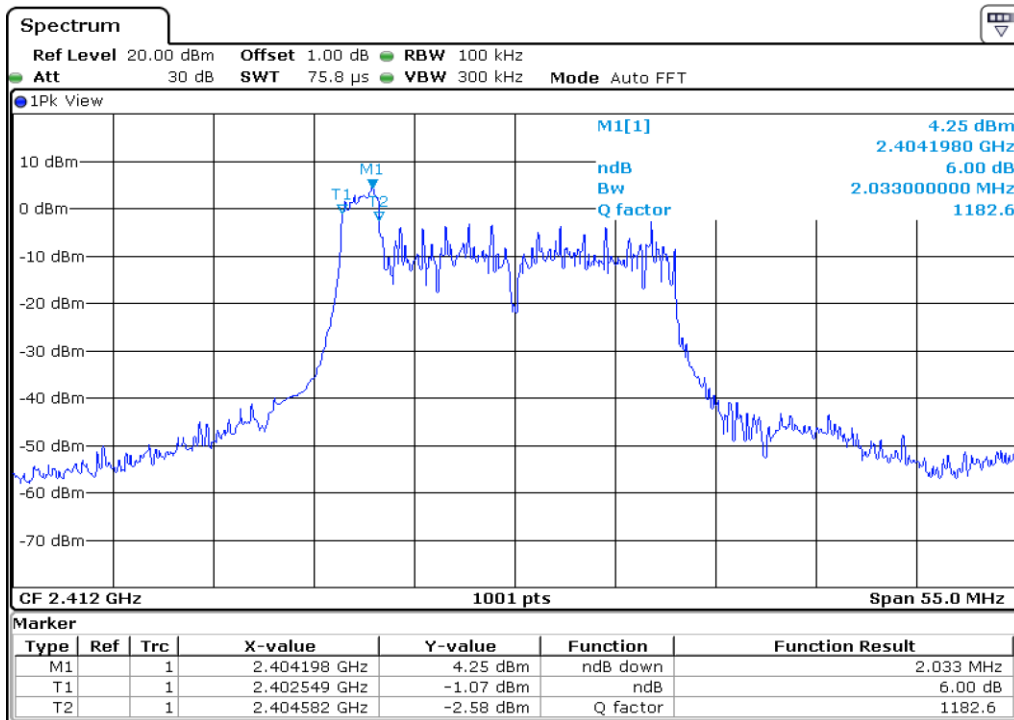

23 6 dB Bandwidth

24 6 dB Bandwidth

25 6 dB Bandwidth

26 6 dB Bandwidth

27	6 dB Bandwidth
----	----------------

28 6 dB Bandwidth

29 6 dB Bandwidth

30	6 dB Bandwidth
----	----------------

Test Band				WLAN_2.4GHz_AX			
Antenna				Ant 1			
Test Parameters for Channel Bandwidths							
Test Item	No.	Mode	Channel	Bandwidth	RU Tone	RB index	Verdict
6 dB Bandwidth	1	802.11ax HE20	1	20 MHz	26	Low	Pass
	2	802.11ax HE20	1	20 MHz	26	Middle	Pass
	3	802.11ax HE20	1	20 MHz	26	High	Pass
	4	802.11ax HE20	6	20 MHz	26	Low	Pass
	5	802.11ax HE20	6	20 MHz	26	Middle	Pass
	6	802.11ax HE20	6	20 MHz	26	High	Pass
	7	802.11ax HE20	11	20 MHz	26	Low	Pass
	8	802.11ax HE20	11	20 MHz	26	Middle	Pass
	9	802.11ax HE20	11	20 MHz	26	High	Pass
	10	802.11ax HE20	1	20 MHz	52	Low	Pass
	11	802.11ax HE20	1	20 MHz	52	Middle	Pass
	12	802.11ax HE20	1	20 MHz	52	High	Pass
	13	802.11ax HE20	6	20 MHz	52	Low	Pass
	14	802.11ax HE20	6	20 MHz	52	Middle	Pass
	15	802.11ax HE20	6	20 MHz	52	High	Pass
	16	802.11ax HE20	11	20 MHz	52	Low	Pass
	17	802.11ax HE20	11	20 MHz	52	Middle	Pass
	18	802.11ax HE20	11	20 MHz	52	High	Pass
	19	802.11ax HE20	1	20 MHz	106	Low	Pass
	20	802.11ax HE20	1	20 MHz	106	High	Pass
	21	802.11ax HE20	6	20 MHz	106	Low	Pass
	22	802.11ax HE20	6	20 MHz	106	High	Pass
	23	802.11ax HE20	11	20 MHz	106	Low	Pass
	24	802.11ax HE20	11	20 MHz	106	High	Pass
	25	802.11ax HE20	1	20 MHz	242	-	Pass
	26	802.11ax HE20	6	20 MHz	242	-	Pass
	27	802.11ax HE20	11	20 MHz	242	-	Pass
	28	802.11ax HE20	1	20 MHz	SU	-	Pass
	29	802.11ax HE20	6	20 MHz	SU	-	Pass
	30	802.11ax HE20	11	20 MHz	SU	-	Pass