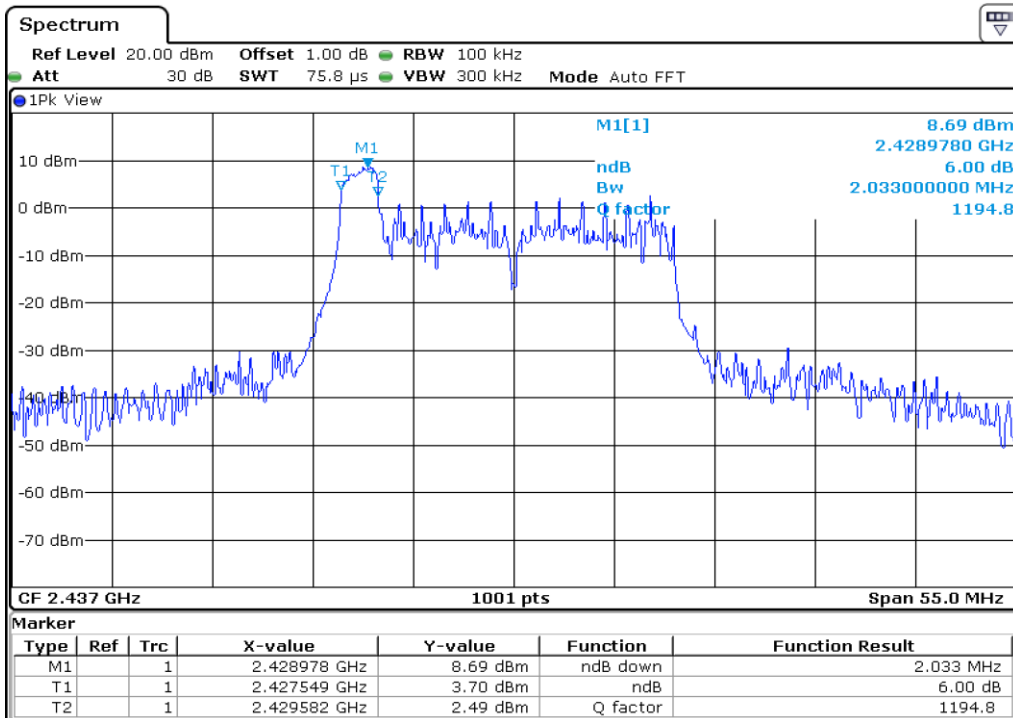

Test Band				WLAN_2.4GHz_AX			
Antenna				Ant 1			
Test Parameters for Channel Bandwidths							
Test Item	No.	Mode	Channel	Bandwidth	RU Tone	RB index	Verdict
6 dB Bandwidth	1	802.11ax HE20	1	20 MHz	26	Low	Pass
	2	802.11ax HE20	1	20 MHz	26	Middle	Pass
	3	802.11ax HE20	1	20 MHz	26	High	Pass
	4	802.11ax HE20	6	20 MHz	26	Low	Pass
	5	802.11ax HE20	6	20 MHz	26	Middle	Pass
	6	802.11ax HE20	6	20 MHz	26	High	Pass
	7	802.11ax HE20	11	20 MHz	26	Low	Pass
	8	802.11ax HE20	11	20 MHz	26	Middle	Pass
	9	802.11ax HE20	11	20 MHz	26	High	Pass
	10	802.11ax HE20	1	20 MHz	52	Low	Pass
	11	802.11ax HE20	1	20 MHz	52	Middle	Pass
	12	802.11ax HE20	1	20 MHz	52	High	Pass
	13	802.11ax HE20	6	20 MHz	52	Low	Pass
	14	802.11ax HE20	6	20 MHz	52	Middle	Pass
	15	802.11ax HE20	6	20 MHz	52	High	Pass
	16	802.11ax HE20	11	20 MHz	52	Low	Pass
	17	802.11ax HE20	11	20 MHz	52	Middle	Pass
	18	802.11ax HE20	11	20 MHz	52	High	Pass
	19	802.11ax HE20	1	20 MHz	106	Low	Pass
	20	802.11ax HE20	1	20 MHz	106	High	Pass
	21	802.11ax HE20	6	20 MHz	106	Low	Pass
	22	802.11ax HE20	6	20 MHz	106	High	Pass
	23	802.11ax HE20	11	20 MHz	106	Low	Pass
	24	802.11ax HE20	11	20 MHz	106	High	Pass
	25	802.11ax HE20	1	20 MHz	242	-	Pass
	26	802.11ax HE20	6	20 MHz	242	-	Pass
	27	802.11ax HE20	11	20 MHz	242	-	Pass
	28	802.11ax HE20	1	20 MHz	SU	-	Pass
	29	802.11ax HE20	6	20 MHz	SU	-	Pass
	30	802.11ax HE20	11	20 MHz	SU	-	Pass

1 6 dB Bandwidth

2 6 dB Bandwidth

3 6 dB Bandwidth

4 6 dB Bandwidth

5 **6 dB Bandwidth**

6 **6 dB Bandwidth**

7 6 dB Bandwidth

8 6 dB Bandwidth