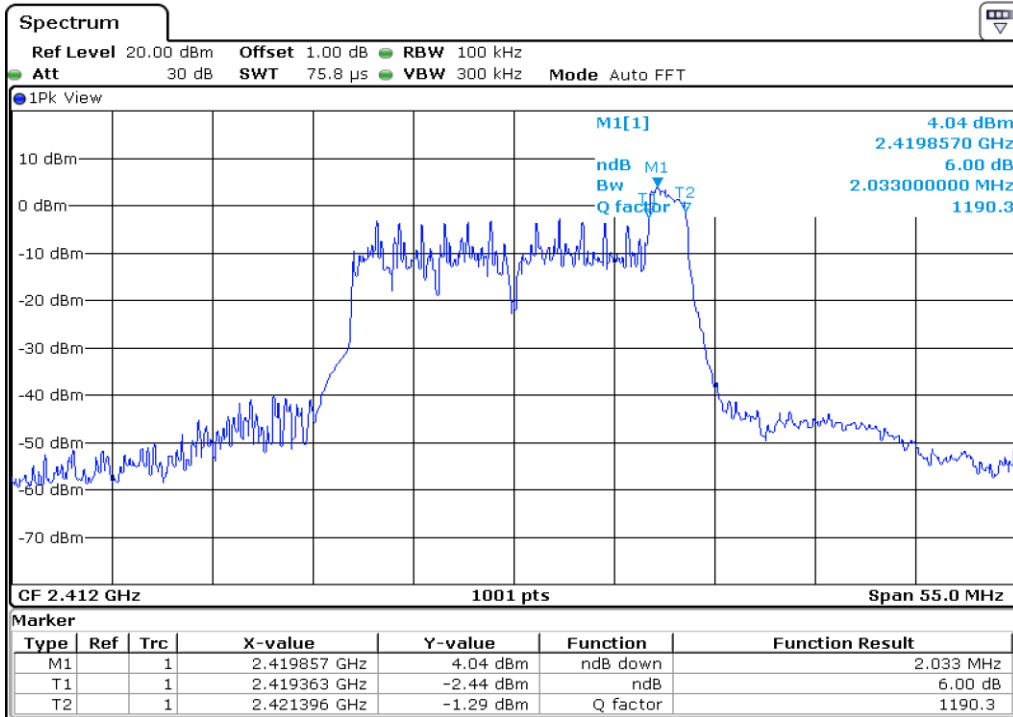

2 6 dB Bandwidth

3 6 dB Bandwidth