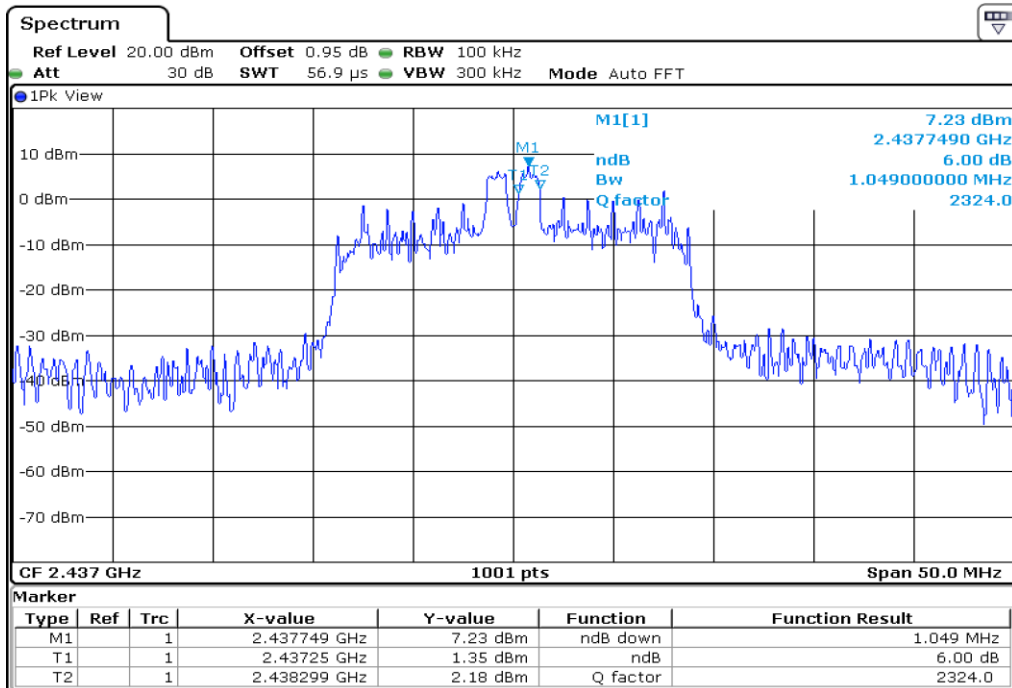

Appendix Data

1. MINIMUM 6 DB BANDWIDTH.....	1
2. 100 KHZ BANDWIDTH OUTSIDE THE FREQUENCY BAND	84
3. 99% OCCUPIED BANDWIDTH	304
4. PEAK POWER SPECTRAL DENSITY	386

Test Band				WLAN_2.4GHz_AX			
Antenna				Ant 0			
Test Parameters for Channel Bandwidths							
Test Item	No.	Mode	Channel	Bandwidth	RU Tone	RB index	Verdict
6 dB Bandwidth	1	802.11ax HE20	1	20 MHz	26	Low	Pass
	2	802.11ax HE20	1	20 MHz	26	Middle	Pass
	3	802.11ax HE20	1	20 MHz	26	High	Pass
	4	802.11ax HE20	6	20 MHz	26	Low	Pass
	5	802.11ax HE20	6	20 MHz	26	Middle	Pass
	6	802.11ax HE20	6	20 MHz	26	High	Pass
	7	802.11ax HE20	11	20 MHz	26	Low	Pass
	8	802.11ax HE20	11	20 MHz	26	Middle	Pass
	9	802.11ax HE20	11	20 MHz	26	High	Pass
	10	802.11ax HE20	1	20 MHz	52	Low	Pass
	11	802.11ax HE20	1	20 MHz	52	Middle	Pass
	12	802.11ax HE20	1	20 MHz	52	High	Pass
	13	802.11ax HE20	6	20 MHz	52	Low	Pass
	14	802.11ax HE20	6	20 MHz	52	Middle	Pass
	15	802.11ax HE20	6	20 MHz	52	High	Pass
	16	802.11ax HE20	11	20 MHz	52	Low	Pass
	17	802.11ax HE20	11	20 MHz	52	Middle	Pass
	18	802.11ax HE20	11	20 MHz	52	High	Pass
	19	802.11ax HE20	1	20 MHz	106	Low	Pass
	20	802.11ax HE20	1	20 MHz	106	High	Pass
	21	802.11ax HE20	6	20 MHz	106	Low	Pass
	22	802.11ax HE20	6	20 MHz	106	High	Pass
	23	802.11ax HE20	11	20 MHz	106	Low	Pass
	24	802.11ax HE20	11	20 MHz	106	High	Pass
	25	802.11ax HE20	1	20 MHz	242	-	Pass
	26	802.11ax HE20	6	20 MHz	242	-	Pass
	27	802.11ax HE20	11	20 MHz	242	-	Pass
	28	802.11ax HE20	1	20 MHz	SU	-	Pass
	29	802.11ax HE20	6	20 MHz	SU	-	Pass
	30	802.11ax HE20	11	20 MHz	SU	-	Pass

1 6 dB Bandwidth

2 6 dB Bandwidth

3 6 dB Bandwidth

4 6 dB Bandwidth

5 6 dB Bandwidth

6 6 dB Bandwidth

7 6 dB Bandwidth

8 6 dB Bandwidth

9

6 dB Bandwidth

10 **6 dB Bandwidth**

11 **6 dB Bandwidth**

12 6 dB Bandwidth

13 6 dB Bandwidth

14 **6 dB Bandwidth**

15 **6 dB Bandwidth**

16 6 dB Bandwidth

17 6 dB Bandwidth

18

6 dB Bandwidth

19 6 dB Bandwidth

20 6 dB Bandwidth

21 6 dB Bandwidth

22 6 dB Bandwidth