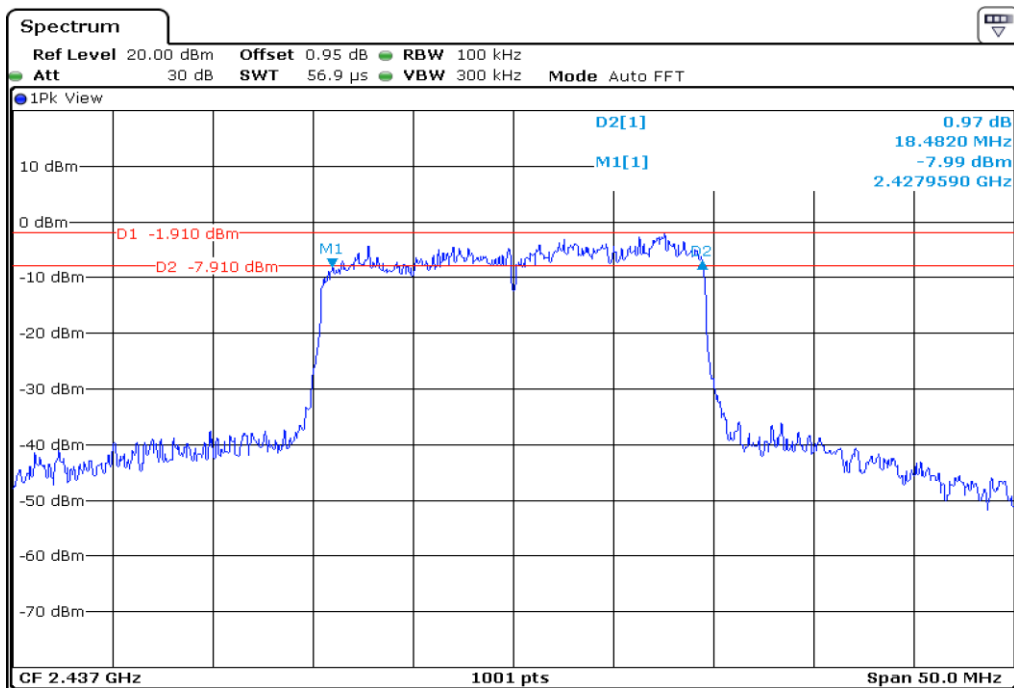

16 6 dB Bandwidth

17 6 dB Bandwidth

18

6 dB Bandwidth

19 6 dB Bandwidth

20 6 dB Bandwidth

21 6 dB Bandwidth

22 6 dB Bandwidth

23 6 dB Bandwidth

24 6 dB Bandwidth

25 6 dB Bandwidth

26 6 dB Bandwidth

27	6 dB Bandwidth
----	----------------

28 6 dB Bandwidth

29 6 dB Bandwidth

30	6 dB Bandwidth
----	----------------

Test Band				WLAN_2.4GHz_AX			
Antenna				Ant 1			
Test Parameters for Channel Bandwidths							
Test Item	No.	Mode	Channel	Bandwidth	RU Tone	RB index	Verdict
6 dB Bandwidth	1	802.11ax HE20	1	20 MHz	26	Low	Pass
	2	802.11ax HE20	1	20 MHz	26	Middle	Pass
	3	802.11ax HE20	1	20 MHz	26	High	Pass
	4	802.11ax HE20	6	20 MHz	26	Low	Pass
	5	802.11ax HE20	6	20 MHz	26	Middle	Pass
	6	802.11ax HE20	6	20 MHz	26	High	Pass
	7	802.11ax HE20	11	20 MHz	26	Low	Pass
	8	802.11ax HE20	11	20 MHz	26	Middle	Pass
	9	802.11ax HE20	11	20 MHz	26	High	Pass
	10	802.11ax HE20	1	20 MHz	52	Low	Pass
	11	802.11ax HE20	1	20 MHz	52	Middle	Pass
	12	802.11ax HE20	1	20 MHz	52	High	Pass
	13	802.11ax HE20	6	20 MHz	52	Low	Pass
	14	802.11ax HE20	6	20 MHz	52	Middle	Pass
	15	802.11ax HE20	6	20 MHz	52	High	Pass
	16	802.11ax HE20	11	20 MHz	52	Low	Pass
	17	802.11ax HE20	11	20 MHz	52	Middle	Pass
	18	802.11ax HE20	11	20 MHz	52	High	Pass
	19	802.11ax HE20	1	20 MHz	106	Low	Pass
	20	802.11ax HE20	1	20 MHz	106	High	Pass
	21	802.11ax HE20	6	20 MHz	106	Low	Pass
	22	802.11ax HE20	6	20 MHz	106	High	Pass
	23	802.11ax HE20	11	20 MHz	106	Low	Pass
	24	802.11ax HE20	11	20 MHz	106	High	Pass
	25	802.11ax HE20	1	20 MHz	242	-	Pass
	26	802.11ax HE20	6	20 MHz	242	-	Pass
	27	802.11ax HE20	11	20 MHz	242	-	Pass
	28	802.11ax HE20	1	20 MHz	SU	-	Pass
	29	802.11ax HE20	6	20 MHz	SU	-	Pass
	30	802.11ax HE20	11	20 MHz	SU	-	Pass