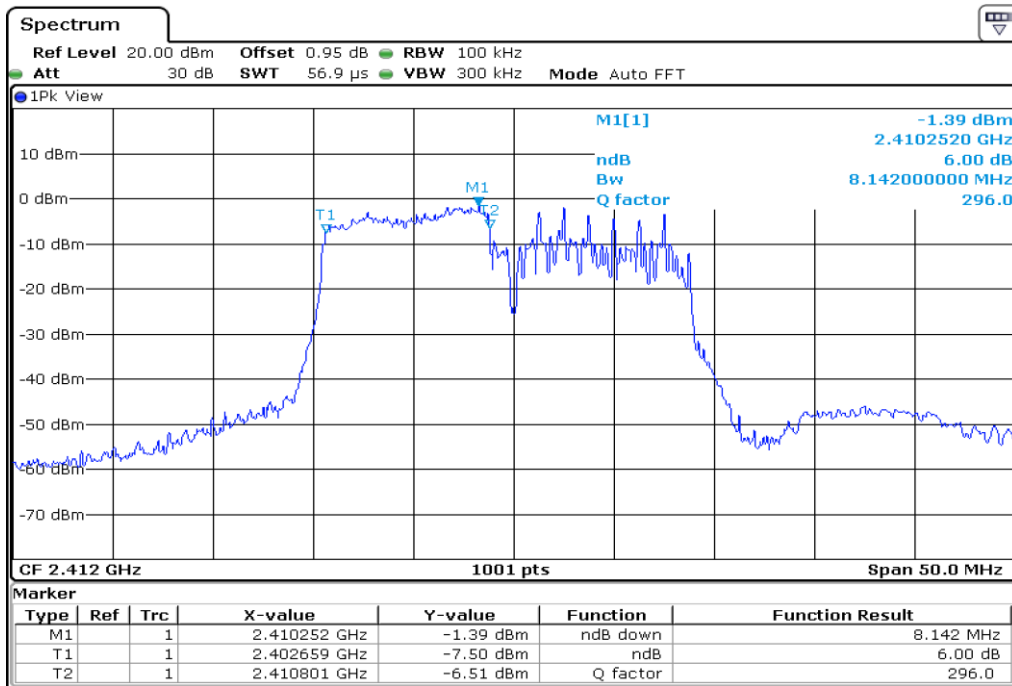

9

6 dB Bandwidth

10 **6 dB Bandwidth**

11 **6 dB Bandwidth**

12 6 dB Bandwidth

13 6 dB Bandwidth

14 **6 dB Bandwidth**

15 **6 dB Bandwidth**

16 6 dB Bandwidth

17 6 dB Bandwidth

18

6 dB Bandwidth

19 6 dB Bandwidth

20 6 dB Bandwidth

21 6 dB Bandwidth

22 6 dB Bandwidth

23 6 dB Bandwidth

24 6 dB Bandwidth

25 6 dB Bandwidth

26 6 dB Bandwidth

27	6 dB Bandwidth
----	----------------

28 6 dB Bandwidth

29 6 dB Bandwidth

30	6 dB Bandwidth
----	----------------

Test Band				WLAN_2.4GHz_AX			
Antenna				Ant 1			
Test Parameters for Channel Bandwidths							
Test Item	No.	Mode	Channel	Bandwidth	RU Tone	RB index	Verdict
6 dB Bandwidth	1	802.11ax HE20	1	20 MHz	26	Low	Pass
	2	802.11ax HE20	1	20 MHz	26	Middle	Pass
	3	802.11ax HE20	1	20 MHz	26	High	Pass
	4	802.11ax HE20	6	20 MHz	26	Low	Pass
	5	802.11ax HE20	6	20 MHz	26	Middle	Pass
	6	802.11ax HE20	6	20 MHz	26	High	Pass
	7	802.11ax HE20	11	20 MHz	26	Low	Pass
	8	802.11ax HE20	11	20 MHz	26	Middle	Pass
	9	802.11ax HE20	11	20 MHz	26	High	Pass
	10	802.11ax HE20	1	20 MHz	52	Low	Pass
	11	802.11ax HE20	1	20 MHz	52	Middle	Pass
	12	802.11ax HE20	1	20 MHz	52	High	Pass
	13	802.11ax HE20	6	20 MHz	52	Low	Pass
	14	802.11ax HE20	6	20 MHz	52	Middle	Pass
	15	802.11ax HE20	6	20 MHz	52	High	Pass
	16	802.11ax HE20	11	20 MHz	52	Low	Pass
	17	802.11ax HE20	11	20 MHz	52	Middle	Pass
	18	802.11ax HE20	11	20 MHz	52	High	Pass
	19	802.11ax HE20	1	20 MHz	106	Low	Pass
	20	802.11ax HE20	1	20 MHz	106	High	Pass
	21	802.11ax HE20	6	20 MHz	106	Low	Pass
	22	802.11ax HE20	6	20 MHz	106	High	Pass
	23	802.11ax HE20	11	20 MHz	106	Low	Pass
	24	802.11ax HE20	11	20 MHz	106	High	Pass
	25	802.11ax HE20	1	20 MHz	242	-	Pass
	26	802.11ax HE20	6	20 MHz	242	-	Pass
	27	802.11ax HE20	11	20 MHz	242	-	Pass
	28	802.11ax HE20	1	20 MHz	SU	-	Pass
	29	802.11ax HE20	6	20 MHz	SU	-	Pass
	30	802.11ax HE20	11	20 MHz	SU	-	Pass