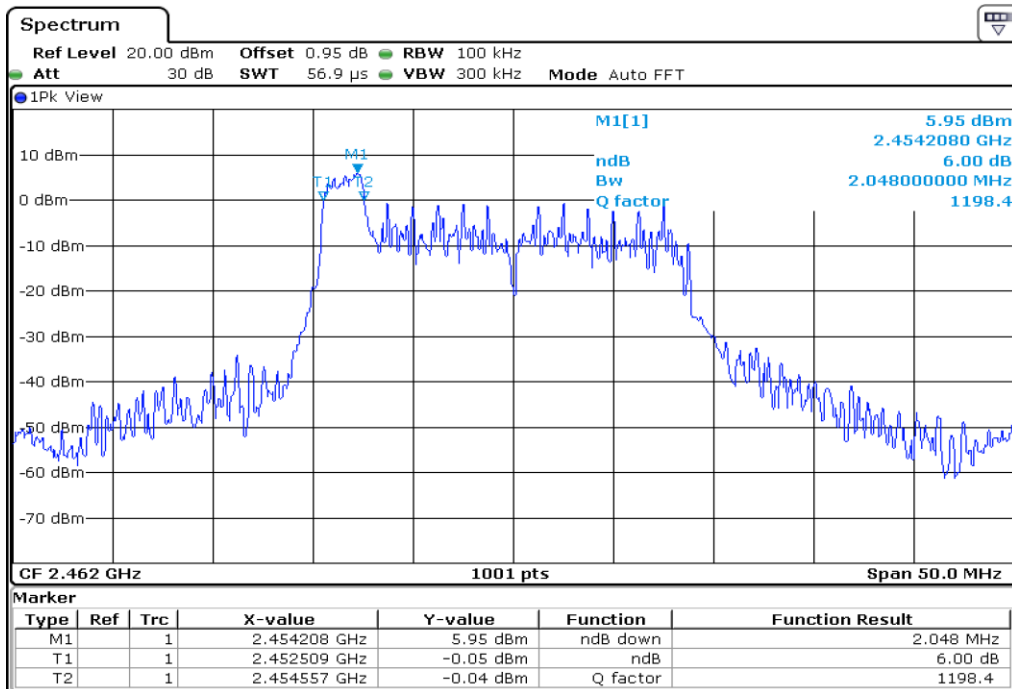

Appendix Data

1. MINIMUM 6 DB BANDWIDTH.....	1
2. 100 KHZ BANDWIDTH OUTSIDE THE FREQUENCY BAND	84
3. 99% OCCUPIED BANDWIDTH	304
4. PEAK POWER SPECTRAL DENSITY	386

Test Band				WLAN_2.4GHz_AX			
Antenna				Ant 0			
Test Parameters for Channel Bandwidths							
Test Item	No.	Mode	Channel	Bandwidth	RU Tone	RB index	Verdict
6 dB Bandwidth	1	802.11ax HE20	1	20 MHz	26	Low	Pass
	2	802.11ax HE20	1	20 MHz	26	Middle	Pass
	3	802.11ax HE20	1	20 MHz	26	High	Pass
	4	802.11ax HE20	6	20 MHz	26	Low	Pass
	5	802.11ax HE20	6	20 MHz	26	Middle	Pass
	6	802.11ax HE20	6	20 MHz	26	High	Pass
	7	802.11ax HE20	11	20 MHz	26	Low	Pass
	8	802.11ax HE20	11	20 MHz	26	Middle	Pass
	9	802.11ax HE20	11	20 MHz	26	High	Pass
	10	802.11ax HE20	1	20 MHz	52	Low	Pass
	11	802.11ax HE20	1	20 MHz	52	Middle	Pass
	12	802.11ax HE20	1	20 MHz	52	High	Pass
	13	802.11ax HE20	6	20 MHz	52	Low	Pass
	14	802.11ax HE20	6	20 MHz	52	Middle	Pass
	15	802.11ax HE20	6	20 MHz	52	High	Pass
	16	802.11ax HE20	11	20 MHz	52	Low	Pass
	17	802.11ax HE20	11	20 MHz	52	Middle	Pass
	18	802.11ax HE20	11	20 MHz	52	High	Pass
	19	802.11ax HE20	1	20 MHz	106	Low	Pass
	20	802.11ax HE20	1	20 MHz	106	High	Pass
	21	802.11ax HE20	6	20 MHz	106	Low	Pass
	22	802.11ax HE20	6	20 MHz	106	High	Pass
	23	802.11ax HE20	11	20 MHz	106	Low	Pass
	24	802.11ax HE20	11	20 MHz	106	High	Pass
	25	802.11ax HE20	1	20 MHz	242	-	Pass
	26	802.11ax HE20	6	20 MHz	242	-	Pass
	27	802.11ax HE20	11	20 MHz	242	-	Pass
	28	802.11ax HE20	1	20 MHz	SU	-	Pass
	29	802.11ax HE20	6	20 MHz	SU	-	Pass
	30	802.11ax HE20	11	20 MHz	SU	-	Pass

1 6 dB Bandwidth

2 6 dB Bandwidth

3 6 dB Bandwidth

4 6 dB Bandwidth

5 6 dB Bandwidth

6 6 dB Bandwidth

7 6 dB Bandwidth

8 6 dB Bandwidth

9

6 dB Bandwidth

10 **6 dB Bandwidth**

11 **6 dB Bandwidth**

12 6 dB Bandwidth

13 6 dB Bandwidth

14 **6 dB Bandwidth**

15 **6 dB Bandwidth**

16 6 dB Bandwidth

17 6 dB Bandwidth

18

6 dB Bandwidth

19 6 dB Bandwidth

20 6 dB Bandwidth

21 6 dB Bandwidth

22 6 dB Bandwidth