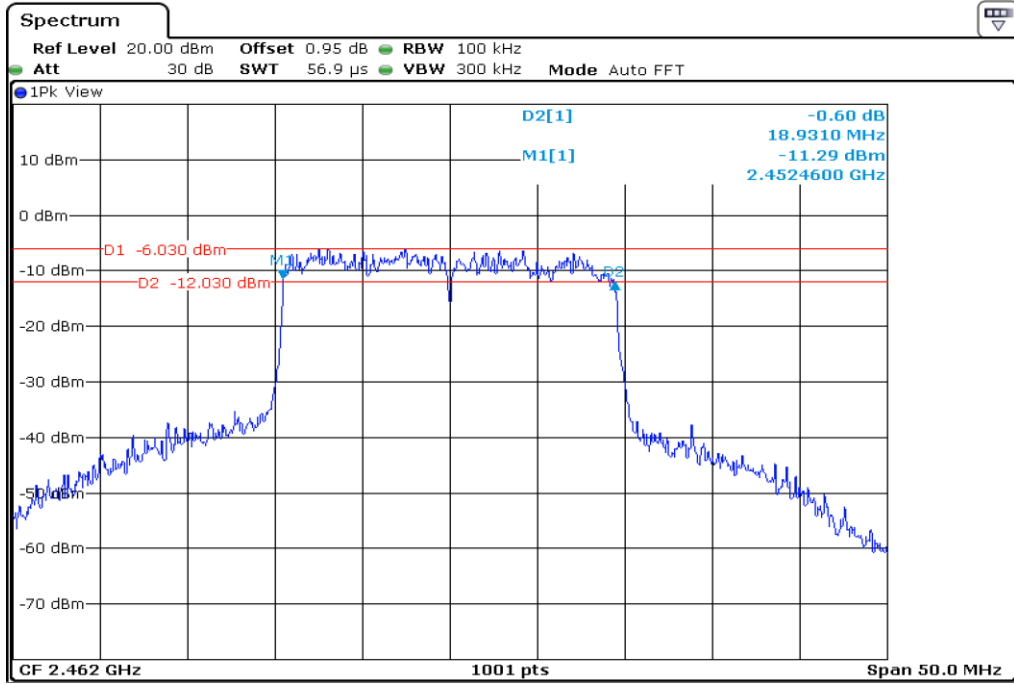

23 6 dB Bandwidth

24 6 dB Bandwidth

25 6 dB Bandwidth

26 6 dB Bandwidth

27	6 dB Bandwidth
----	----------------

28 6 dB Bandwidth

29 6 dB Bandwidth

30	6 dB Bandwidth
----	----------------

Test Band				WLAN_2.4GHz_AX			
Antenna				Ant 1			
Test Parameters for Channel Bandwidths							
Test Item	No.	Mode	Channel	Bandwidth	RU Tone	RB index	Verdict
6 dB Bandwidth	1	802.11ax HE20	1	20 MHz	26	Low	Pass
	2	802.11ax HE20	1	20 MHz	26	Middle	Pass
	3	802.11ax HE20	1	20 MHz	26	High	Pass
	4	802.11ax HE20	6	20 MHz	26	Low	Pass
	5	802.11ax HE20	6	20 MHz	26	Middle	Pass
	6	802.11ax HE20	6	20 MHz	26	High	Pass
	7	802.11ax HE20	11	20 MHz	26	Low	Pass
	8	802.11ax HE20	11	20 MHz	26	Middle	Pass
	9	802.11ax HE20	11	20 MHz	26	High	Pass
	10	802.11ax HE20	1	20 MHz	52	Low	Pass
	11	802.11ax HE20	1	20 MHz	52	Middle	Pass
	12	802.11ax HE20	1	20 MHz	52	High	Pass
	13	802.11ax HE20	6	20 MHz	52	Low	Pass
	14	802.11ax HE20	6	20 MHz	52	Middle	Pass
	15	802.11ax HE20	6	20 MHz	52	High	Pass
	16	802.11ax HE20	11	20 MHz	52	Low	Pass
	17	802.11ax HE20	11	20 MHz	52	Middle	Pass
	18	802.11ax HE20	11	20 MHz	52	High	Pass
	19	802.11ax HE20	1	20 MHz	106	Low	Pass
	20	802.11ax HE20	1	20 MHz	106	High	Pass
	21	802.11ax HE20	6	20 MHz	106	Low	Pass
	22	802.11ax HE20	6	20 MHz	106	High	Pass
	23	802.11ax HE20	11	20 MHz	106	Low	Pass
	24	802.11ax HE20	11	20 MHz	106	High	Pass
	25	802.11ax HE20	1	20 MHz	242	-	Pass
	26	802.11ax HE20	6	20 MHz	242	-	Pass
	27	802.11ax HE20	11	20 MHz	242	-	Pass
	28	802.11ax HE20	1	20 MHz	SU	-	Pass
	29	802.11ax HE20	6	20 MHz	SU	-	Pass
	30	802.11ax HE20	11	20 MHz	SU	-	Pass