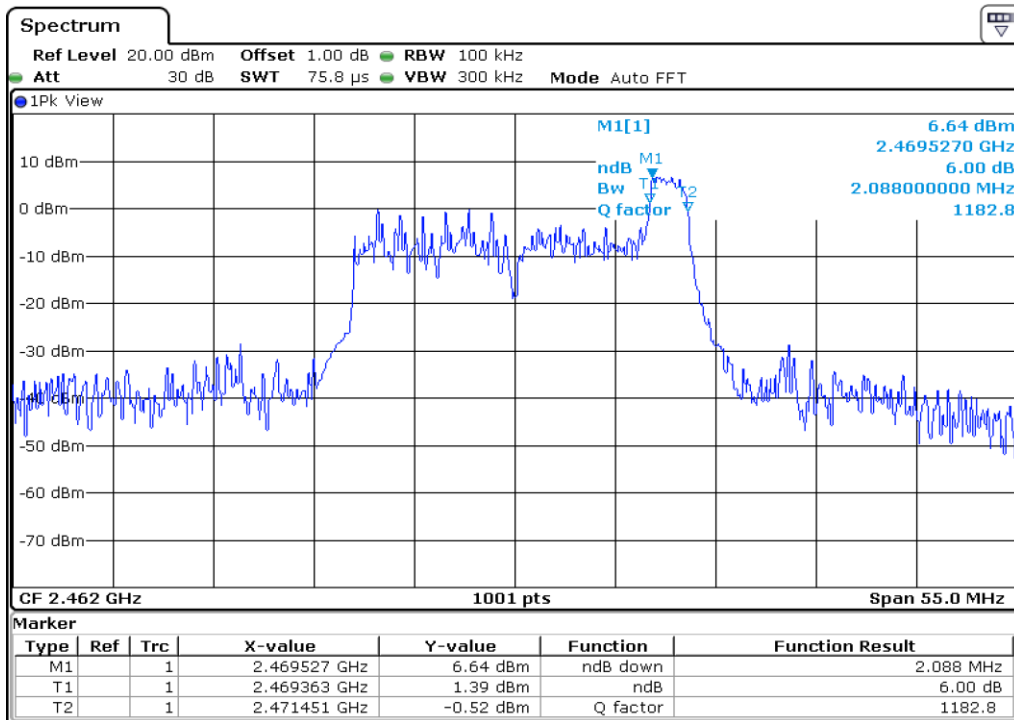

Test Band				WLAN_2.4GHz_AX			
Antenna				Ant 1			
Test Parameters for Channel Bandwidths							
Test Item	No.	Mode	Channel	Bandwidth	RU Tone	RB index	Verdict
6 dB Bandwidth	1	802.11ax HE20	1	20 MHz	26	Low	Pass
	2	802.11ax HE20	1	20 MHz	26	Middle	Pass
	3	802.11ax HE20	1	20 MHz	26	High	Pass
	4	802.11ax HE20	6	20 MHz	26	Low	Pass
	5	802.11ax HE20	6	20 MHz	26	Middle	Pass
	6	802.11ax HE20	6	20 MHz	26	High	Pass
	7	802.11ax HE20	11	20 MHz	26	Low	Pass
	8	802.11ax HE20	11	20 MHz	26	Middle	Pass
	9	802.11ax HE20	11	20 MHz	26	High	Pass
	10	802.11ax HE20	1	20 MHz	52	Low	Pass
	11	802.11ax HE20	1	20 MHz	52	Middle	Pass
	12	802.11ax HE20	1	20 MHz	52	High	Pass
	13	802.11ax HE20	6	20 MHz	52	Low	Pass
	14	802.11ax HE20	6	20 MHz	52	Middle	Pass
	15	802.11ax HE20	6	20 MHz	52	High	Pass
	16	802.11ax HE20	11	20 MHz	52	Low	Pass
	17	802.11ax HE20	11	20 MHz	52	Middle	Pass
	18	802.11ax HE20	11	20 MHz	52	High	Pass
	19	802.11ax HE20	1	20 MHz	106	Low	Pass
	20	802.11ax HE20	1	20 MHz	106	High	Pass
	21	802.11ax HE20	6	20 MHz	106	Low	Pass
	22	802.11ax HE20	6	20 MHz	106	High	Pass
	23	802.11ax HE20	11	20 MHz	106	Low	Pass
	24	802.11ax HE20	11	20 MHz	106	High	Pass
	25	802.11ax HE20	1	20 MHz	242	-	Pass
	26	802.11ax HE20	6	20 MHz	242	-	Pass
	27	802.11ax HE20	11	20 MHz	242	-	Pass
	28	802.11ax HE20	1	20 MHz	SU	-	Pass
	29	802.11ax HE20	6	20 MHz	SU	-	Pass
	30	802.11ax HE20	11	20 MHz	SU	-	Pass

1 6 dB Bandwidth

2 6 dB Bandwidth

3 6 dB Bandwidth

4 6 dB Bandwidth

5 **6 dB Bandwidth**

6 **6 dB Bandwidth**

7 6 dB Bandwidth

8 6 dB Bandwidth

9	6 dB Bandwidth
---	----------------

10 **6 dB Bandwidth**

11 **6 dB Bandwidth**

12 6 dB Bandwidth

13 6 dB Bandwidth

14 6 dB Bandwidth

15 6 dB Bandwidth

16 6 dB Bandwidth