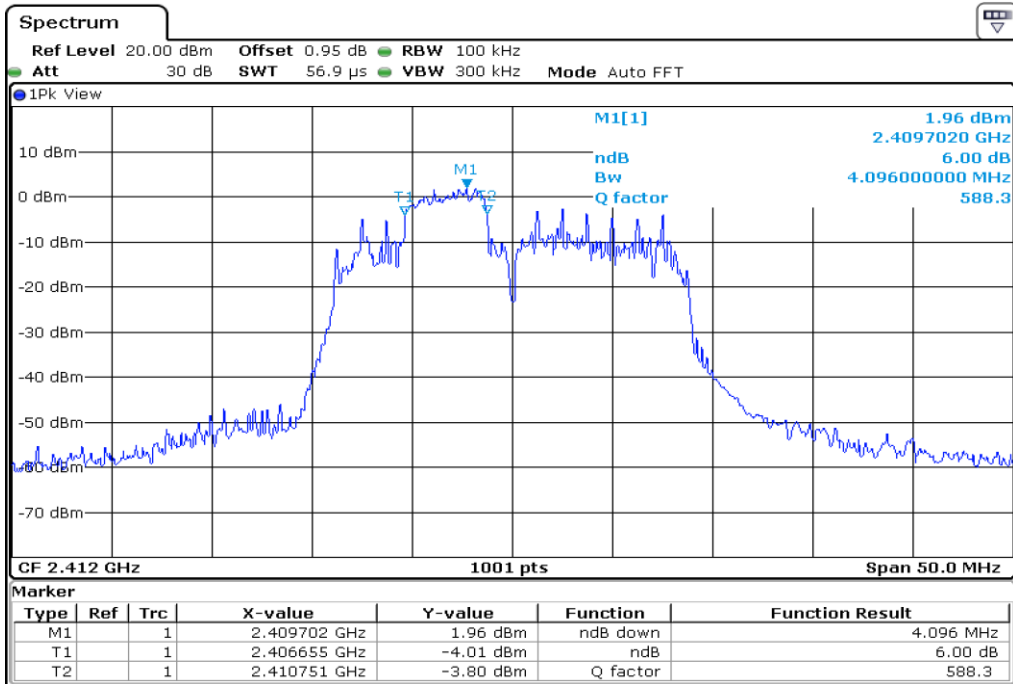

Appendix Data

1. MINIMUM 6 DB BANDWIDTH.....	1
2. 100 KHZ BANDWIDTH OUTSIDE THE FREQUENCY BAND	84
3. 99% OCCUPIED BANDWIDTH	304
4. PEAK POWER SPECTRAL DENSITY	386

Test Band				WLAN_2.4GHz_AX			
Antenna				Ant 0			
Test Parameters for Channel Bandwidths							
Test Item	No.	Mode	Channel	Bandwidth	RU Tone	RB index	Verdict
6 dB Bandwidth	1	802.11ax HE20	1	20 MHz	26	Low	Pass
	2	802.11ax HE20	1	20 MHz	26	Middle	Pass
	3	802.11ax HE20	1	20 MHz	26	High	Pass
	4	802.11ax HE20	6	20 MHz	26	Low	Pass
	5	802.11ax HE20	6	20 MHz	26	Middle	Pass
	6	802.11ax HE20	6	20 MHz	26	High	Pass
	7	802.11ax HE20	11	20 MHz	26	Low	Pass
	8	802.11ax HE20	11	20 MHz	26	Middle	Pass
	9	802.11ax HE20	11	20 MHz	26	High	Pass
	10	802.11ax HE20	1	20 MHz	52	Low	Pass
	11	802.11ax HE20	1	20 MHz	52	Middle	Pass
	12	802.11ax HE20	1	20 MHz	52	High	Pass
	13	802.11ax HE20	6	20 MHz	52	Low	Pass
	14	802.11ax HE20	6	20 MHz	52	Middle	Pass
	15	802.11ax HE20	6	20 MHz	52	High	Pass
	16	802.11ax HE20	11	20 MHz	52	Low	Pass
	17	802.11ax HE20	11	20 MHz	52	Middle	Pass
	18	802.11ax HE20	11	20 MHz	52	High	Pass
	19	802.11ax HE20	1	20 MHz	106	Low	Pass
	20	802.11ax HE20	1	20 MHz	106	High	Pass
	21	802.11ax HE20	6	20 MHz	106	Low	Pass
	22	802.11ax HE20	6	20 MHz	106	High	Pass
	23	802.11ax HE20	11	20 MHz	106	Low	Pass
	24	802.11ax HE20	11	20 MHz	106	High	Pass
	25	802.11ax HE20	1	20 MHz	242	-	Pass
	26	802.11ax HE20	6	20 MHz	242	-	Pass
	27	802.11ax HE20	11	20 MHz	242	-	Pass
	28	802.11ax HE20	1	20 MHz	SU	-	Pass
	29	802.11ax HE20	6	20 MHz	SU	-	Pass
	30	802.11ax HE20	11	20 MHz	SU	-	Pass

1 6 dB Bandwidth

2 6 dB Bandwidth

3 6 dB Bandwidth

4 6 dB Bandwidth

5 6 dB Bandwidth

6 6 dB Bandwidth

7 6 dB Bandwidth

8 6 dB Bandwidth

9

6 dB Bandwidth

10 **6 dB Bandwidth**

11 **6 dB Bandwidth**

12 6 dB Bandwidth

13 6 dB Bandwidth

14 **6 dB Bandwidth**

15 **6 dB Bandwidth**

16 6 dB Bandwidth

17 6 dB Bandwidth

18

6 dB Bandwidth

19 6 dB Bandwidth

20 6 dB Bandwidth

21 6 dB Bandwidth

22 6 dB Bandwidth