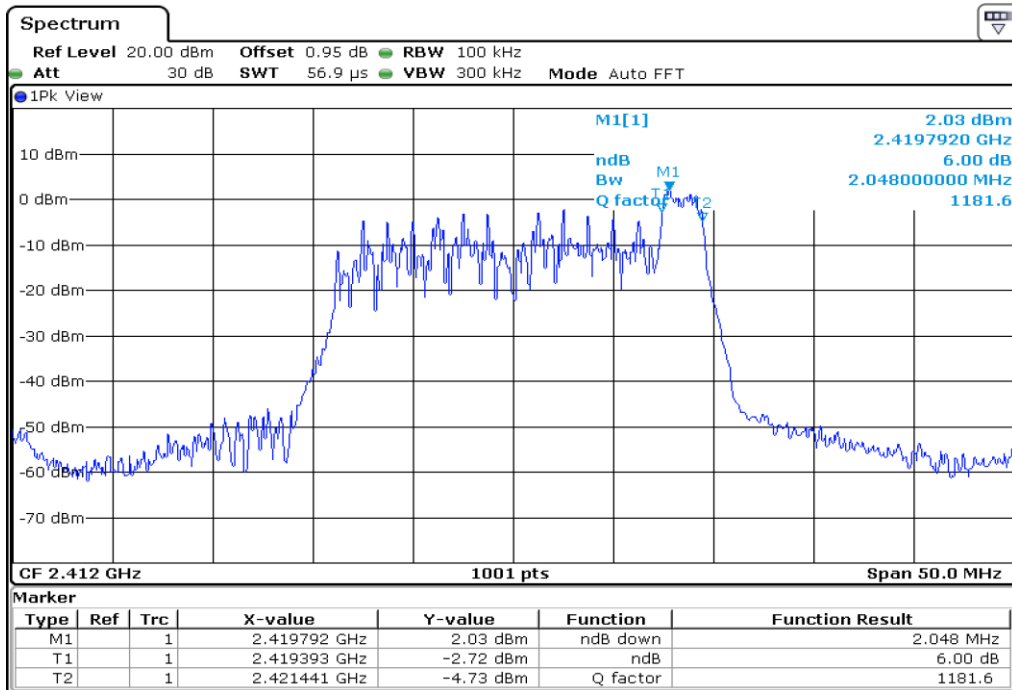

Appendix Data

1. MINIMUM 6 DB BANDWIDTH.....	1
2. 100 KHZ BANDWIDTH OUTSIDE THE FREQUENCY BAND	84
3. 99% OCCUPIED BANDWIDTH	304
4. PEAK POWER SPECTRAL DENSITY	386

Test Band				WLAN_2.4GHz_AX			
Antenna				Ant 0			
Test Parameters for Channel Bandwidths							
Test Item	No.	Mode	Channel	Bandwidth	RU Tone	RB index	Verdict
6 dB Bandwidth	1	802.11ax HE20	1	20 MHz	26	Low	Pass
	2	802.11ax HE20	1	20 MHz	26	Middle	Pass
	3	802.11ax HE20	1	20 MHz	26	High	Pass
	4	802.11ax HE20	6	20 MHz	26	Low	Pass
	5	802.11ax HE20	6	20 MHz	26	Middle	Pass
	6	802.11ax HE20	6	20 MHz	26	High	Pass
	7	802.11ax HE20	11	20 MHz	26	Low	Pass
	8	802.11ax HE20	11	20 MHz	26	Middle	Pass
	9	802.11ax HE20	11	20 MHz	26	High	Pass
	10	802.11ax HE20	1	20 MHz	52	Low	Pass
	11	802.11ax HE20	1	20 MHz	52	Middle	Pass
	12	802.11ax HE20	1	20 MHz	52	High	Pass
	13	802.11ax HE20	6	20 MHz	52	Low	Pass
	14	802.11ax HE20	6	20 MHz	52	Middle	Pass
	15	802.11ax HE20	6	20 MHz	52	High	Pass
	16	802.11ax HE20	11	20 MHz	52	Low	Pass
	17	802.11ax HE20	11	20 MHz	52	Middle	Pass
	18	802.11ax HE20	11	20 MHz	52	High	Pass
	19	802.11ax HE20	1	20 MHz	106	Low	Pass
	20	802.11ax HE20	1	20 MHz	106	High	Pass
	21	802.11ax HE20	6	20 MHz	106	Low	Pass
	22	802.11ax HE20	6	20 MHz	106	High	Pass
	23	802.11ax HE20	11	20 MHz	106	Low	Pass
	24	802.11ax HE20	11	20 MHz	106	High	Pass
	25	802.11ax HE20	1	20 MHz	242	-	Pass
	26	802.11ax HE20	6	20 MHz	242	-	Pass
	27	802.11ax HE20	11	20 MHz	242	-	Pass
	28	802.11ax HE20	1	20 MHz	SU	-	Pass
	29	802.11ax HE20	6	20 MHz	SU	-	Pass
	30	802.11ax HE20	11	20 MHz	SU	-	Pass

1 6 dB Bandwidth

2 6 dB Bandwidth

3 6 dB Bandwidth

4 6 dB Bandwidth

5 6 dB Bandwidth

6 6 dB Bandwidth

7 6 dB Bandwidth

8 6 dB Bandwidth

9

6 dB Bandwidth

10 **6 dB Bandwidth**

11 **6 dB Bandwidth**

12 6 dB Bandwidth

13 6 dB Bandwidth

14 **6 dB Bandwidth**

15 **6 dB Bandwidth**