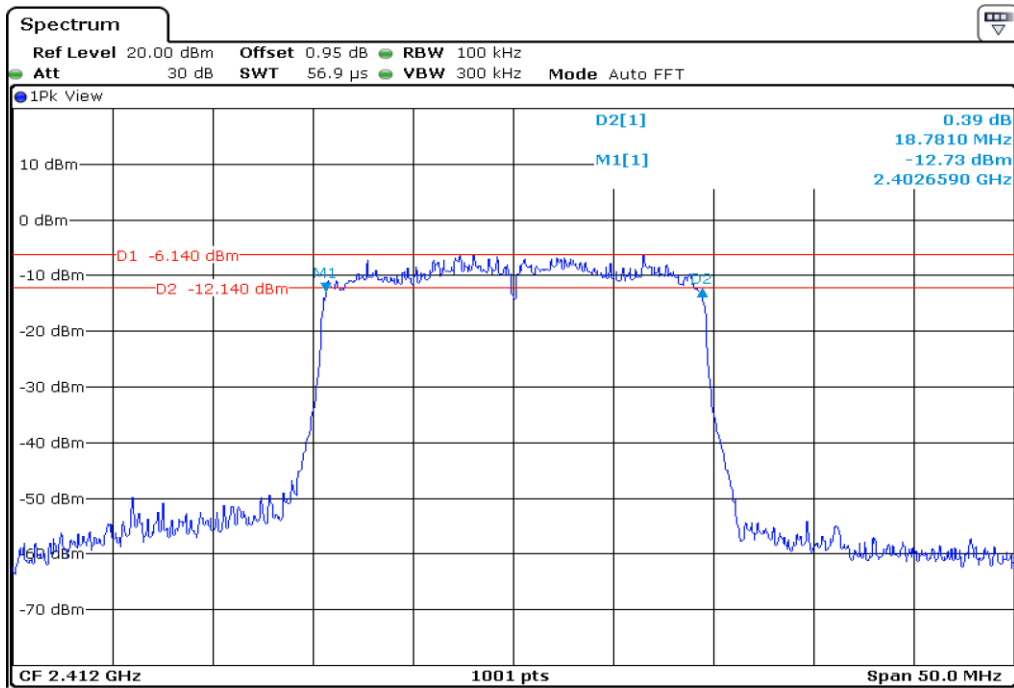

16 6 dB Bandwidth

17 6 dB Bandwidth

18

6 dB Bandwidth

19 6 dB Bandwidth

20 6 dB Bandwidth

21 6 dB Bandwidth

22 6 dB Bandwidth

23 6 dB Bandwidth

24 6 dB Bandwidth

25 6 dB Bandwidth

26 6 dB Bandwidth

27	6 dB Bandwidth
----	----------------

28 6 dB Bandwidth

29 6 dB Bandwidth

30	6 dB Bandwidth
----	----------------

Test Band				WLAN_2.4GHz_AX			
Antenna				Ant 1			
Test Parameters for Channel Bandwidths							
Test Item	No.	Mode	Channel	Bandwidth	RU Tone	RB index	Verdict
6 dB Bandwidth	1	802.11ax HE20	1	20 MHz	26	Low	Pass
	2	802.11ax HE20	1	20 MHz	26	Middle	Pass
	3	802.11ax HE20	1	20 MHz	26	High	Pass
	4	802.11ax HE20	6	20 MHz	26	Low	Pass
	5	802.11ax HE20	6	20 MHz	26	Middle	Pass
	6	802.11ax HE20	6	20 MHz	26	High	Pass
	7	802.11ax HE20	11	20 MHz	26	Low	Pass
	8	802.11ax HE20	11	20 MHz	26	Middle	Pass
	9	802.11ax HE20	11	20 MHz	26	High	Pass
	10	802.11ax HE20	1	20 MHz	52	Low	Pass
	11	802.11ax HE20	1	20 MHz	52	Middle	Pass
	12	802.11ax HE20	1	20 MHz	52	High	Pass
	13	802.11ax HE20	6	20 MHz	52	Low	Pass
	14	802.11ax HE20	6	20 MHz	52	Middle	Pass
	15	802.11ax HE20	6	20 MHz	52	High	Pass
	16	802.11ax HE20	11	20 MHz	52	Low	Pass
	17	802.11ax HE20	11	20 MHz	52	Middle	Pass
	18	802.11ax HE20	11	20 MHz	52	High	Pass
	19	802.11ax HE20	1	20 MHz	106	Low	Pass
	20	802.11ax HE20	1	20 MHz	106	High	Pass
	21	802.11ax HE20	6	20 MHz	106	Low	Pass
	22	802.11ax HE20	6	20 MHz	106	High	Pass
	23	802.11ax HE20	11	20 MHz	106	Low	Pass
	24	802.11ax HE20	11	20 MHz	106	High	Pass
	25	802.11ax HE20	1	20 MHz	242	-	Pass
	26	802.11ax HE20	6	20 MHz	242	-	Pass
	27	802.11ax HE20	11	20 MHz	242	-	Pass
	28	802.11ax HE20	1	20 MHz	SU	-	Pass
	29	802.11ax HE20	6	20 MHz	SU	-	Pass
	30	802.11ax HE20	11	20 MHz	SU	-	Pass