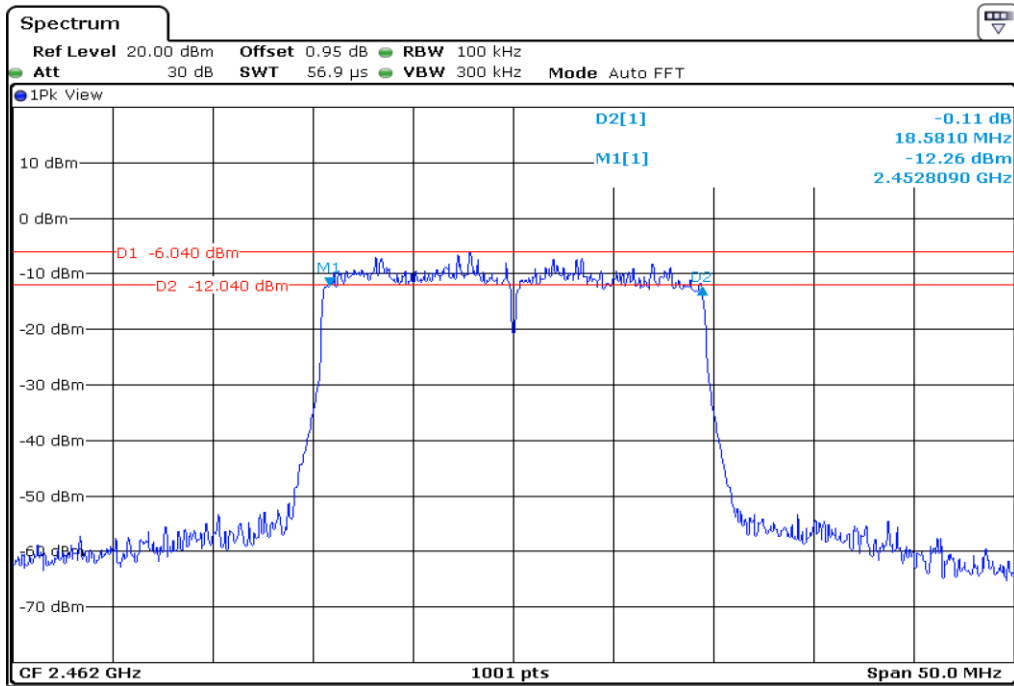

16 6 dB Bandwidth

17 6 dB Bandwidth

18

6 dB Bandwidth

19 6 dB Bandwidth

20 6 dB Bandwidth

21 6 dB Bandwidth

22 6 dB Bandwidth

23 6 dB Bandwidth

24 6 dB Bandwidth

25 6 dB Bandwidth

26 6 dB Bandwidth

27	6 dB Bandwidth
----	----------------

28 6 dB Bandwidth

29 6 dB Bandwidth

30	6 dB Bandwidth
----	----------------

Test Band				WLAN_2.4GHz_AX			
Antenna				Ant 1			
Test Parameters for Channel Bandwidths							
Test Item	No.	Mode	Channel	Bandwidth	RU Tone	RB index	Verdict
6 dB Bandwidth	1	802.11ax HE20	1	20 MHz	26	Low	Pass
	2	802.11ax HE20	1	20 MHz	26	Middle	Pass
	3	802.11ax HE20	1	20 MHz	26	High	Pass
	4	802.11ax HE20	6	20 MHz	26	Low	Pass
	5	802.11ax HE20	6	20 MHz	26	Middle	Pass
	6	802.11ax HE20	6	20 MHz	26	High	Pass
	7	802.11ax HE20	11	20 MHz	26	Low	Pass
	8	802.11ax HE20	11	20 MHz	26	Middle	Pass
	9	802.11ax HE20	11	20 MHz	26	High	Pass
	10	802.11ax HE20	1	20 MHz	52	Low	Pass
	11	802.11ax HE20	1	20 MHz	52	Middle	Pass
	12	802.11ax HE20	1	20 MHz	52	High	Pass
	13	802.11ax HE20	6	20 MHz	52	Low	Pass
	14	802.11ax HE20	6	20 MHz	52	Middle	Pass
	15	802.11ax HE20	6	20 MHz	52	High	Pass
	16	802.11ax HE20	11	20 MHz	52	Low	Pass
	17	802.11ax HE20	11	20 MHz	52	Middle	Pass
	18	802.11ax HE20	11	20 MHz	52	High	Pass
	19	802.11ax HE20	1	20 MHz	106	Low	Pass
	20	802.11ax HE20	1	20 MHz	106	High	Pass
	21	802.11ax HE20	6	20 MHz	106	Low	Pass
	22	802.11ax HE20	6	20 MHz	106	High	Pass
	23	802.11ax HE20	11	20 MHz	106	Low	Pass
	24	802.11ax HE20	11	20 MHz	106	High	Pass
	25	802.11ax HE20	1	20 MHz	242	-	Pass
	26	802.11ax HE20	6	20 MHz	242	-	Pass
	27	802.11ax HE20	11	20 MHz	242	-	Pass
	28	802.11ax HE20	1	20 MHz	SU	-	Pass
	29	802.11ax HE20	6	20 MHz	SU	-	Pass
	30	802.11ax HE20	11	20 MHz	SU	-	Pass