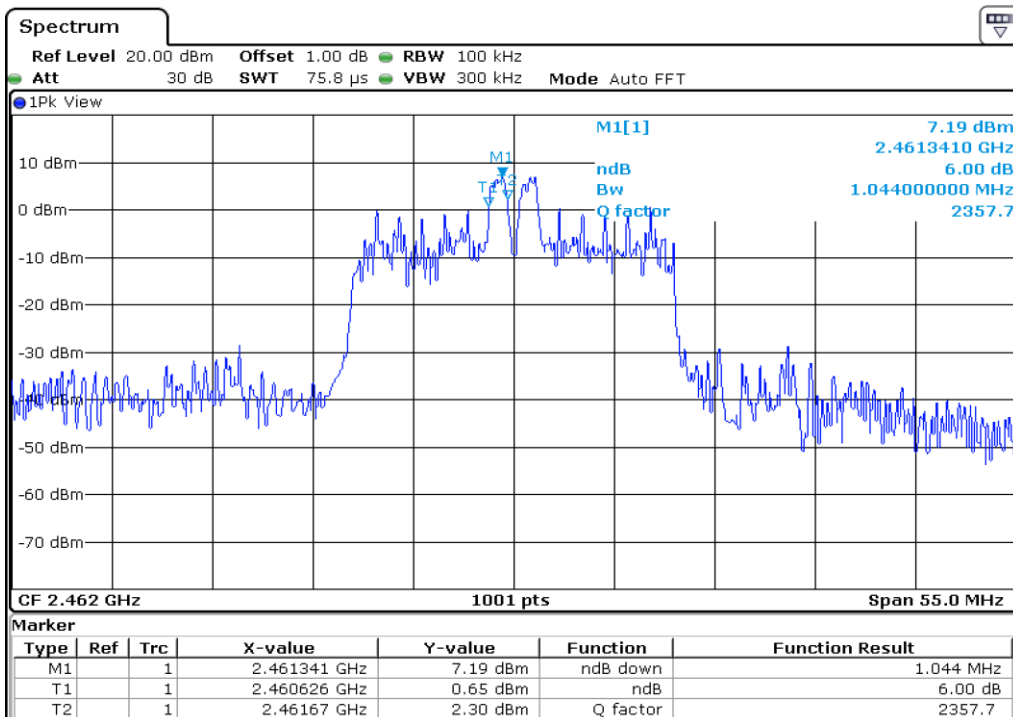

Test Band				WLAN_2.4GHz_AX			
Antenna				Ant 1			
Test Parameters for Channel Bandwidths							
Test Item	No.	Mode	Channel	Bandwidth	RU Tone	RB index	Verdict
6 dB Bandwidth	1	802.11ax HE20	1	20 MHz	26	Low	Pass
	2	802.11ax HE20	1	20 MHz	26	Middle	Pass
	3	802.11ax HE20	1	20 MHz	26	High	Pass
	4	802.11ax HE20	6	20 MHz	26	Low	Pass
	5	802.11ax HE20	6	20 MHz	26	Middle	Pass
	6	802.11ax HE20	6	20 MHz	26	High	Pass
	7	802.11ax HE20	11	20 MHz	26	Low	Pass
	8	802.11ax HE20	11	20 MHz	26	Middle	Pass
	9	802.11ax HE20	11	20 MHz	26	High	Pass
	10	802.11ax HE20	1	20 MHz	52	Low	Pass
	11	802.11ax HE20	1	20 MHz	52	Middle	Pass
	12	802.11ax HE20	1	20 MHz	52	High	Pass
	13	802.11ax HE20	6	20 MHz	52	Low	Pass
	14	802.11ax HE20	6	20 MHz	52	Middle	Pass
	15	802.11ax HE20	6	20 MHz	52	High	Pass
	16	802.11ax HE20	11	20 MHz	52	Low	Pass
	17	802.11ax HE20	11	20 MHz	52	Middle	Pass
	18	802.11ax HE20	11	20 MHz	52	High	Pass
	19	802.11ax HE20	1	20 MHz	106	Low	Pass
	20	802.11ax HE20	1	20 MHz	106	High	Pass
	21	802.11ax HE20	6	20 MHz	106	Low	Pass
	22	802.11ax HE20	6	20 MHz	106	High	Pass
	23	802.11ax HE20	11	20 MHz	106	Low	Pass
	24	802.11ax HE20	11	20 MHz	106	High	Pass
	25	802.11ax HE20	1	20 MHz	242	-	Pass
	26	802.11ax HE20	6	20 MHz	242	-	Pass
	27	802.11ax HE20	11	20 MHz	242	-	Pass
	28	802.11ax HE20	1	20 MHz	SU	-	Pass
	29	802.11ax HE20	6	20 MHz	SU	-	Pass
	30	802.11ax HE20	11	20 MHz	SU	-	Pass

1 6 dB Bandwidth

2 6 dB Bandwidth

3 6 dB Bandwidth

4 6 dB Bandwidth

5 **6 dB Bandwidth**

6 **6 dB Bandwidth**

7 6 dB Bandwidth

8 6 dB Bandwidth

9	6 dB Bandwidth
---	----------------

10 **6 dB Bandwidth**

11 **6 dB Bandwidth**

12 6 dB Bandwidth

13 6 dB Bandwidth

14 6 dB Bandwidth

15 6 dB Bandwidth

16 6 dB Bandwidth