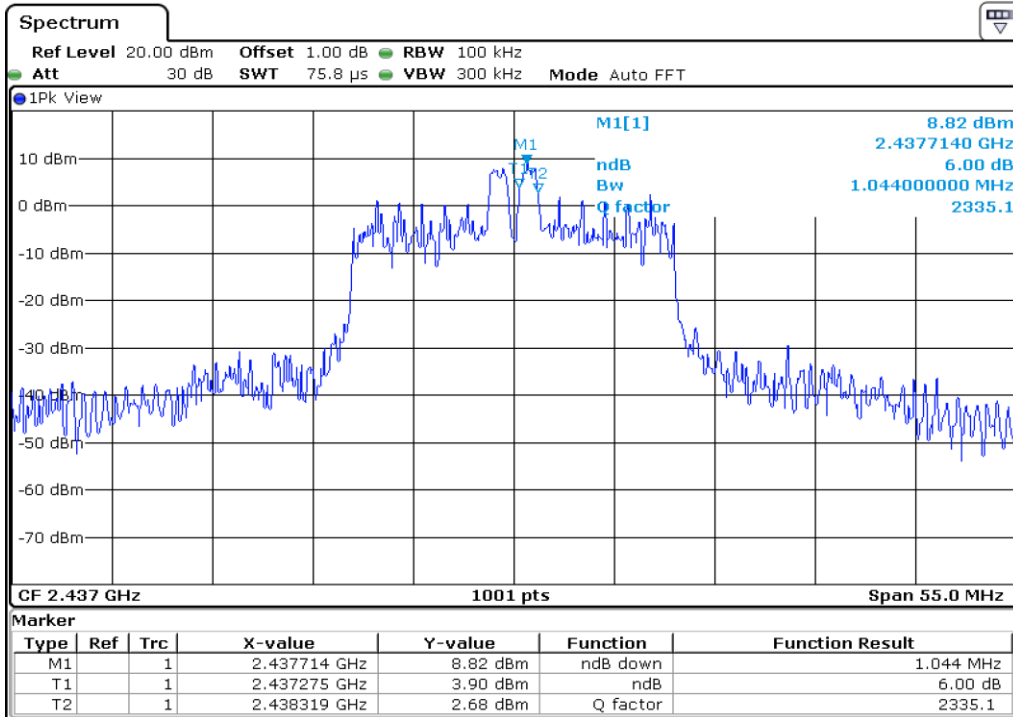

Test Band				WLAN_2.4GHz_AX			
Antenna				Ant 1			
Test Parameters for Channel Bandwidths							
Test Item	No.	Mode	Channel	Bandwidth	RU Tone	RB index	Verdict
6 dB Bandwidth	1	802.11ax HE20	1	20 MHz	26	Low	Pass
	2	802.11ax HE20	1	20 MHz	26	Middle	Pass
	3	802.11ax HE20	1	20 MHz	26	High	Pass
	4	802.11ax HE20	6	20 MHz	26	Low	Pass
	5	802.11ax HE20	6	20 MHz	26	Middle	Pass
	6	802.11ax HE20	6	20 MHz	26	High	Pass
	7	802.11ax HE20	11	20 MHz	26	Low	Pass
	8	802.11ax HE20	11	20 MHz	26	Middle	Pass
	9	802.11ax HE20	11	20 MHz	26	High	Pass
	10	802.11ax HE20	1	20 MHz	52	Low	Pass
	11	802.11ax HE20	1	20 MHz	52	Middle	Pass
	12	802.11ax HE20	1	20 MHz	52	High	Pass
	13	802.11ax HE20	6	20 MHz	52	Low	Pass
	14	802.11ax HE20	6	20 MHz	52	Middle	Pass
	15	802.11ax HE20	6	20 MHz	52	High	Pass
	16	802.11ax HE20	11	20 MHz	52	Low	Pass
	17	802.11ax HE20	11	20 MHz	52	Middle	Pass
	18	802.11ax HE20	11	20 MHz	52	High	Pass
	19	802.11ax HE20	1	20 MHz	106	Low	Pass
	20	802.11ax HE20	1	20 MHz	106	High	Pass
	21	802.11ax HE20	6	20 MHz	106	Low	Pass
	22	802.11ax HE20	6	20 MHz	106	High	Pass
	23	802.11ax HE20	11	20 MHz	106	Low	Pass
	24	802.11ax HE20	11	20 MHz	106	High	Pass
	25	802.11ax HE20	1	20 MHz	242	-	Pass
	26	802.11ax HE20	6	20 MHz	242	-	Pass
	27	802.11ax HE20	11	20 MHz	242	-	Pass
	28	802.11ax HE20	1	20 MHz	SU	-	Pass
	29	802.11ax HE20	6	20 MHz	SU	-	Pass
	30	802.11ax HE20	11	20 MHz	SU	-	Pass

1 6 dB Bandwidth

2 6 dB Bandwidth

3 6 dB Bandwidth

4 6 dB Bandwidth

5 **6 dB Bandwidth**

6 **6 dB Bandwidth**

7 6 dB Bandwidth

8 6 dB Bandwidth

9	6 dB Bandwidth
---	----------------

10 **6 dB Bandwidth**

11 **6 dB Bandwidth**

12 6 dB Bandwidth

13 6 dB Bandwidth

14 6 dB Bandwidth

15 6 dB Bandwidth

16 6 dB Bandwidth