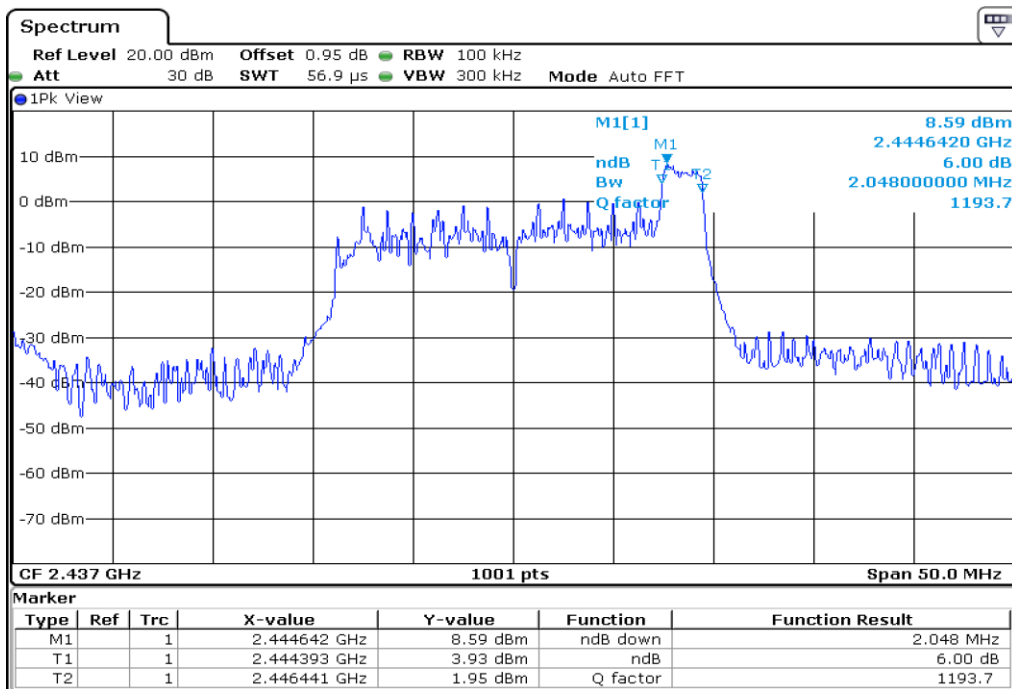

Appendix Data

1. MINIMUM 6 DB BANDWIDTH.....	1
2. 100 KHZ BANDWIDTH OUTSIDE THE FREQUENCY BAND	84
3. 99% OCCUPIED BANDWIDTH	304
4. PEAK POWER SPECTRAL DENSITY	386

Test Band				WLAN_2.4GHz_AX			
Antenna				Ant 0			
Test Parameters for Channel Bandwidths							
Test Item	No.	Mode	Channel	Bandwidth	RU Tone	RB index	Verdict
6 dB Bandwidth	1	802.11ax HE20	1	20 MHz	26	Low	Pass
	2	802.11ax HE20	1	20 MHz	26	Middle	Pass
	3	802.11ax HE20	1	20 MHz	26	High	Pass
	4	802.11ax HE20	6	20 MHz	26	Low	Pass
	5	802.11ax HE20	6	20 MHz	26	Middle	Pass
	6	802.11ax HE20	6	20 MHz	26	High	Pass
	7	802.11ax HE20	11	20 MHz	26	Low	Pass
	8	802.11ax HE20	11	20 MHz	26	Middle	Pass
	9	802.11ax HE20	11	20 MHz	26	High	Pass
	10	802.11ax HE20	1	20 MHz	52	Low	Pass
	11	802.11ax HE20	1	20 MHz	52	Middle	Pass
	12	802.11ax HE20	1	20 MHz	52	High	Pass
	13	802.11ax HE20	6	20 MHz	52	Low	Pass
	14	802.11ax HE20	6	20 MHz	52	Middle	Pass
	15	802.11ax HE20	6	20 MHz	52	High	Pass
	16	802.11ax HE20	11	20 MHz	52	Low	Pass
	17	802.11ax HE20	11	20 MHz	52	Middle	Pass
	18	802.11ax HE20	11	20 MHz	52	High	Pass
	19	802.11ax HE20	1	20 MHz	106	Low	Pass
	20	802.11ax HE20	1	20 MHz	106	High	Pass
	21	802.11ax HE20	6	20 MHz	106	Low	Pass
	22	802.11ax HE20	6	20 MHz	106	High	Pass
	23	802.11ax HE20	11	20 MHz	106	Low	Pass
	24	802.11ax HE20	11	20 MHz	106	High	Pass
	25	802.11ax HE20	1	20 MHz	242	-	Pass
	26	802.11ax HE20	6	20 MHz	242	-	Pass
	27	802.11ax HE20	11	20 MHz	242	-	Pass
	28	802.11ax HE20	1	20 MHz	SU	-	Pass
	29	802.11ax HE20	6	20 MHz	SU	-	Pass
	30	802.11ax HE20	11	20 MHz	SU	-	Pass

1 6 dB Bandwidth

2 6 dB Bandwidth

3 6 dB Bandwidth

4 6 dB Bandwidth

5 6 dB Bandwidth

6 6 dB Bandwidth

7 6 dB Bandwidth

8 6 dB Bandwidth

9

6 dB Bandwidth

10 **6 dB Bandwidth**

11 **6 dB Bandwidth**

12 6 dB Bandwidth

13 6 dB Bandwidth

14 **6 dB Bandwidth**

15 **6 dB Bandwidth**

16 6 dB Bandwidth

17 6 dB Bandwidth

18

6 dB Bandwidth

19 6 dB Bandwidth

20 6 dB Bandwidth

21 6 dB Bandwidth

22 6 dB Bandwidth