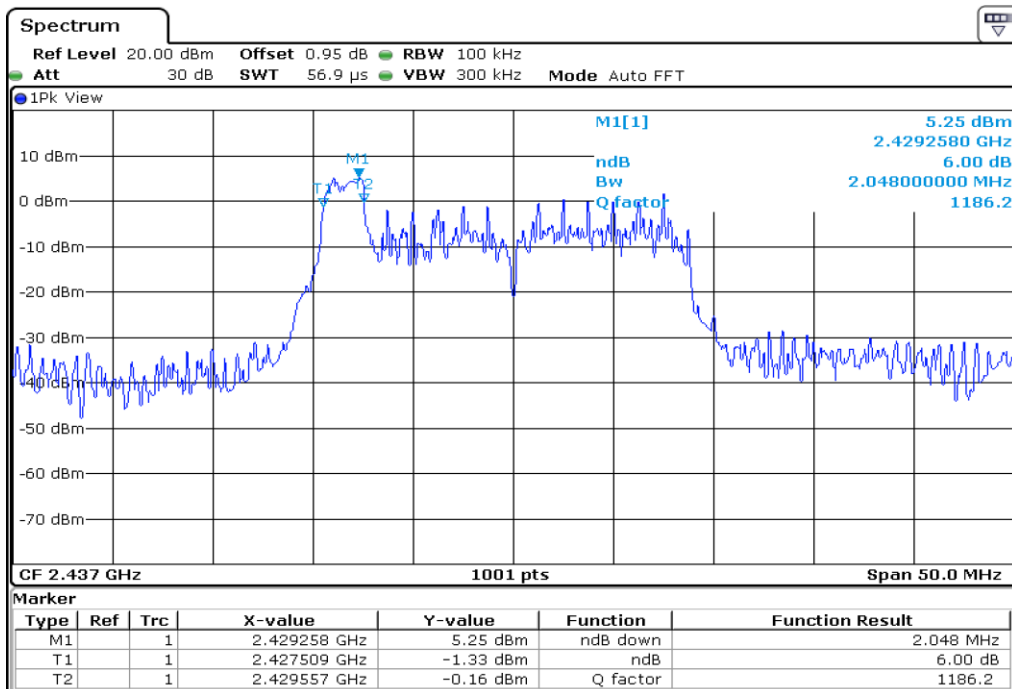

Appendix Data

1. MINIMUM 6 DB BANDWIDTH.....	1
2. 100 KHZ BANDWIDTH OUTSIDE THE FREQUENCY BAND	84
3. 99% OCCUPIED BANDWIDTH	304
4. PEAK POWER SPECTRAL DENSITY	386

Test Band				WLAN_2.4GHz_AX			
Antenna				Ant 0			
Test Parameters for Channel Bandwidths							
Test Item	No.	Mode	Channel	Bandwidth	RU Tone	RB index	Verdict
6 dB Bandwidth	1	802.11ax HE20	1	20 MHz	26	Low	Pass
	2	802.11ax HE20	1	20 MHz	26	Middle	Pass
	3	802.11ax HE20	1	20 MHz	26	High	Pass
	4	802.11ax HE20	6	20 MHz	26	Low	Pass
	5	802.11ax HE20	6	20 MHz	26	Middle	Pass
	6	802.11ax HE20	6	20 MHz	26	High	Pass
	7	802.11ax HE20	11	20 MHz	26	Low	Pass
	8	802.11ax HE20	11	20 MHz	26	Middle	Pass
	9	802.11ax HE20	11	20 MHz	26	High	Pass
	10	802.11ax HE20	1	20 MHz	52	Low	Pass
	11	802.11ax HE20	1	20 MHz	52	Middle	Pass
	12	802.11ax HE20	1	20 MHz	52	High	Pass
	13	802.11ax HE20	6	20 MHz	52	Low	Pass
	14	802.11ax HE20	6	20 MHz	52	Middle	Pass
	15	802.11ax HE20	6	20 MHz	52	High	Pass
	16	802.11ax HE20	11	20 MHz	52	Low	Pass
	17	802.11ax HE20	11	20 MHz	52	Middle	Pass
	18	802.11ax HE20	11	20 MHz	52	High	Pass
	19	802.11ax HE20	1	20 MHz	106	Low	Pass
	20	802.11ax HE20	1	20 MHz	106	High	Pass
	21	802.11ax HE20	6	20 MHz	106	Low	Pass
	22	802.11ax HE20	6	20 MHz	106	High	Pass
	23	802.11ax HE20	11	20 MHz	106	Low	Pass
	24	802.11ax HE20	11	20 MHz	106	High	Pass
	25	802.11ax HE20	1	20 MHz	242	-	Pass
	26	802.11ax HE20	6	20 MHz	242	-	Pass
	27	802.11ax HE20	11	20 MHz	242	-	Pass
	28	802.11ax HE20	1	20 MHz	SU	-	Pass
	29	802.11ax HE20	6	20 MHz	SU	-	Pass
	30	802.11ax HE20	11	20 MHz	SU	-	Pass

1 6 dB Bandwidth

2 6 dB Bandwidth

3 6 dB Bandwidth

4 6 dB Bandwidth

5 6 dB Bandwidth

6 6 dB Bandwidth

7 6 dB Bandwidth

8 6 dB Bandwidth

9

6 dB Bandwidth

10 **6 dB Bandwidth**

11 **6 dB Bandwidth**

12 6 dB Bandwidth

13 6 dB Bandwidth

14 **6 dB Bandwidth**

15 **6 dB Bandwidth**