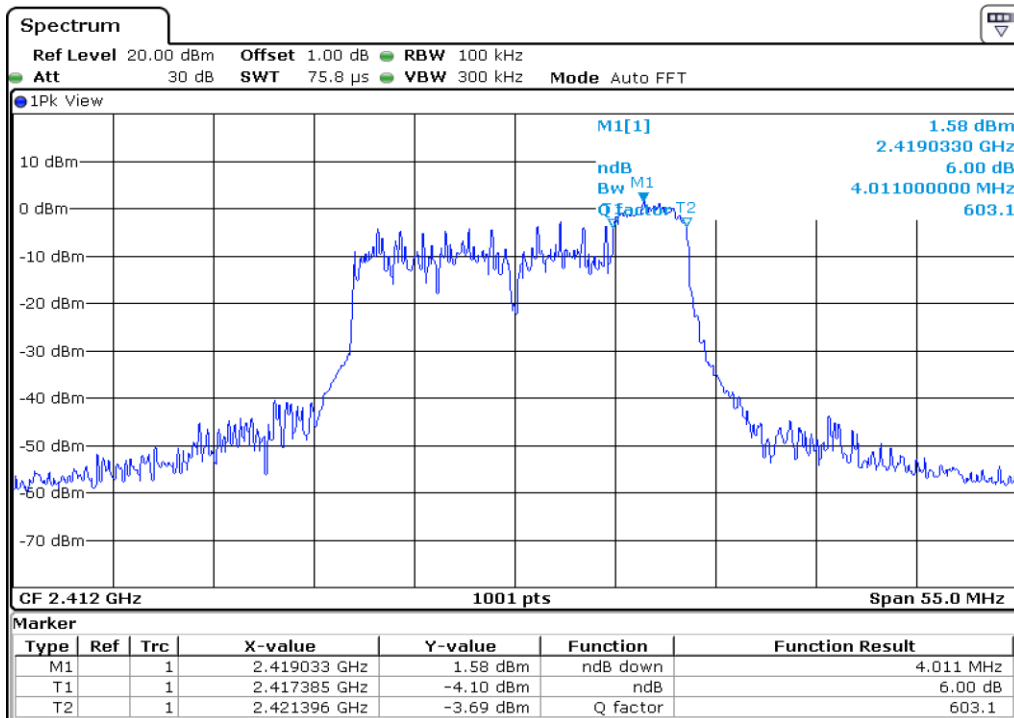

Test Band				WLAN_2.4GHz_AX			
Antenna				Ant 1			
Test Parameters for Channel Bandwidths							
Test Item	No.	Mode	Channel	Bandwidth	RU Tone	RB index	Verdict
6 dB Bandwidth	1	802.11ax HE20	1	20 MHz	26	Low	Pass
	2	802.11ax HE20	1	20 MHz	26	Middle	Pass
	3	802.11ax HE20	1	20 MHz	26	High	Pass
	4	802.11ax HE20	6	20 MHz	26	Low	Pass
	5	802.11ax HE20	6	20 MHz	26	Middle	Pass
	6	802.11ax HE20	6	20 MHz	26	High	Pass
	7	802.11ax HE20	11	20 MHz	26	Low	Pass
	8	802.11ax HE20	11	20 MHz	26	Middle	Pass
	9	802.11ax HE20	11	20 MHz	26	High	Pass
	10	802.11ax HE20	1	20 MHz	52	Low	Pass
	11	802.11ax HE20	1	20 MHz	52	Middle	Pass
	12	802.11ax HE20	1	20 MHz	52	High	Pass
	13	802.11ax HE20	6	20 MHz	52	Low	Pass
	14	802.11ax HE20	6	20 MHz	52	Middle	Pass
	15	802.11ax HE20	6	20 MHz	52	High	Pass
	16	802.11ax HE20	11	20 MHz	52	Low	Pass
	17	802.11ax HE20	11	20 MHz	52	Middle	Pass
	18	802.11ax HE20	11	20 MHz	52	High	Pass
	19	802.11ax HE20	1	20 MHz	106	Low	Pass
	20	802.11ax HE20	1	20 MHz	106	High	Pass
	21	802.11ax HE20	6	20 MHz	106	Low	Pass
	22	802.11ax HE20	6	20 MHz	106	High	Pass
	23	802.11ax HE20	11	20 MHz	106	Low	Pass
	24	802.11ax HE20	11	20 MHz	106	High	Pass
	25	802.11ax HE20	1	20 MHz	242	-	Pass
	26	802.11ax HE20	6	20 MHz	242	-	Pass
	27	802.11ax HE20	11	20 MHz	242	-	Pass
	28	802.11ax HE20	1	20 MHz	SU	-	Pass
	29	802.11ax HE20	6	20 MHz	SU	-	Pass
	30	802.11ax HE20	11	20 MHz	SU	-	Pass

1 6 dB Bandwidth

2 6 dB Bandwidth

3 6 dB Bandwidth

4 6 dB Bandwidth

5 **6 dB Bandwidth**

6 **6 dB Bandwidth**

7 6 dB Bandwidth

8 6 dB Bandwidth

9	6 dB Bandwidth
---	----------------

10 **6 dB Bandwidth**

11 **6 dB Bandwidth**

12 6 dB Bandwidth

13 6 dB Bandwidth

14 6 dB Bandwidth

15 6 dB Bandwidth

16 6 dB Bandwidth