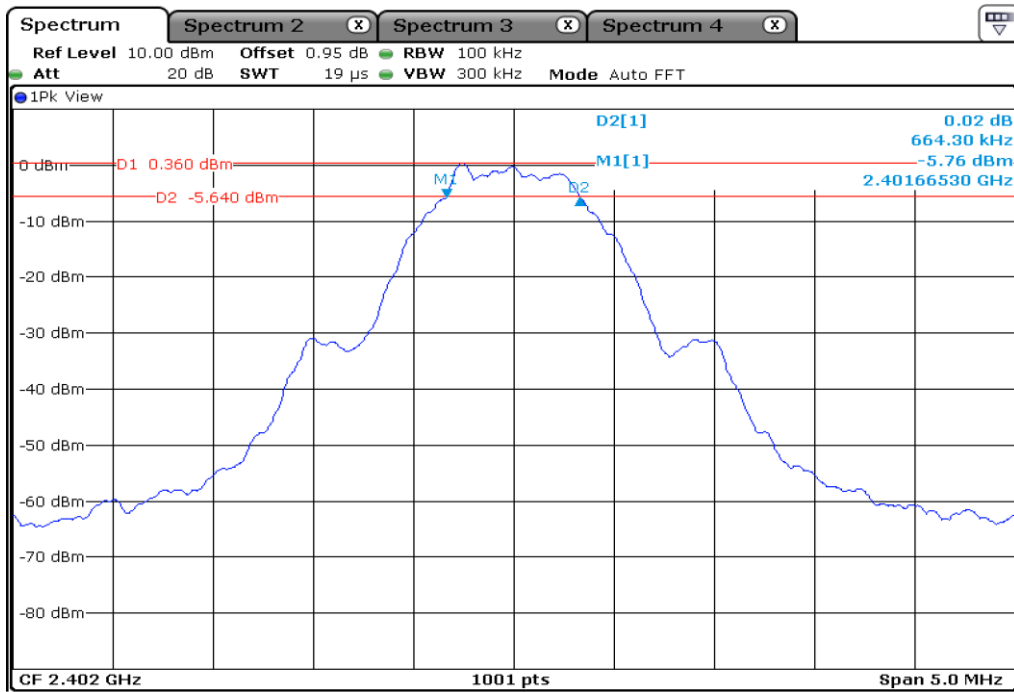

10 | Mainimum 6 dB Bandwidth