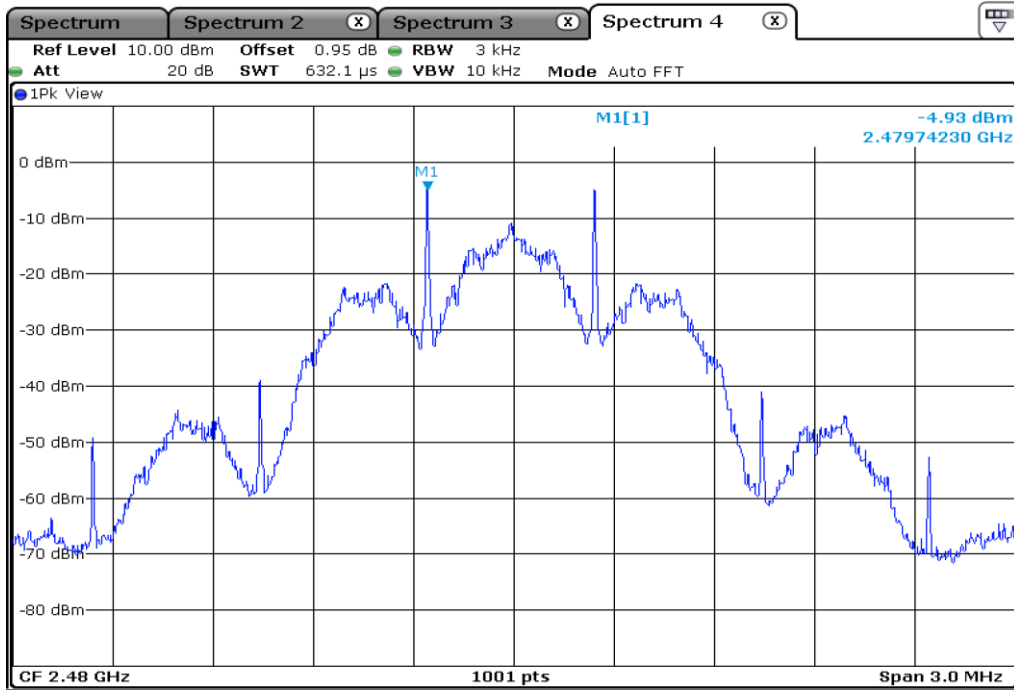

Test Band				Bluetooth BLE
Antenna				Ant 0
Test Parameters for Channel Bandwidths				
Test Item	No.	Mode	Channel	Verdict
Peak Power Spectral Density	1	BLE 1Mbps	0	Pass
	2	BLE 1Mbps	19	Pass
	3	BLE 1Mbps	39	Pass
	4	BLE 2Mbps	0	Pass
	5	BLE 2Mbps	19	Pass
	6	BLE 2Mbps	39	Pass
	7	BLE 125 kbps	0	Pass
	8	BLE 125 kbps	19	Pass
	9	BLE 125 kbps	39	Pass
	10	BLE 500 kbps	0	Pass
	11	BLE 500 kbps	19	Pass
	12	BLE 500 kbps	39	Pass

1	Peak Power Spectral Density
---	-----------------------------

2	Peak Power Spectral Density
---	-----------------------------

3	Peak Power Spectral Density
---	-----------------------------

4 | **Peak Power Spectral Density**

5 | **Peak Power Spectral Density**

6	Peak Power Spectral Density
---	-----------------------------

7 Peak Power Spectral Density

8 Peak Power Spectral Density

9	Peak Power Spectral Density
---	-----------------------------

10	Peak Power Spectral Density
----	-----------------------------

11	Peak Power Spectral Density
----	-----------------------------

12	Peak Power Spectral Density
----	-----------------------------