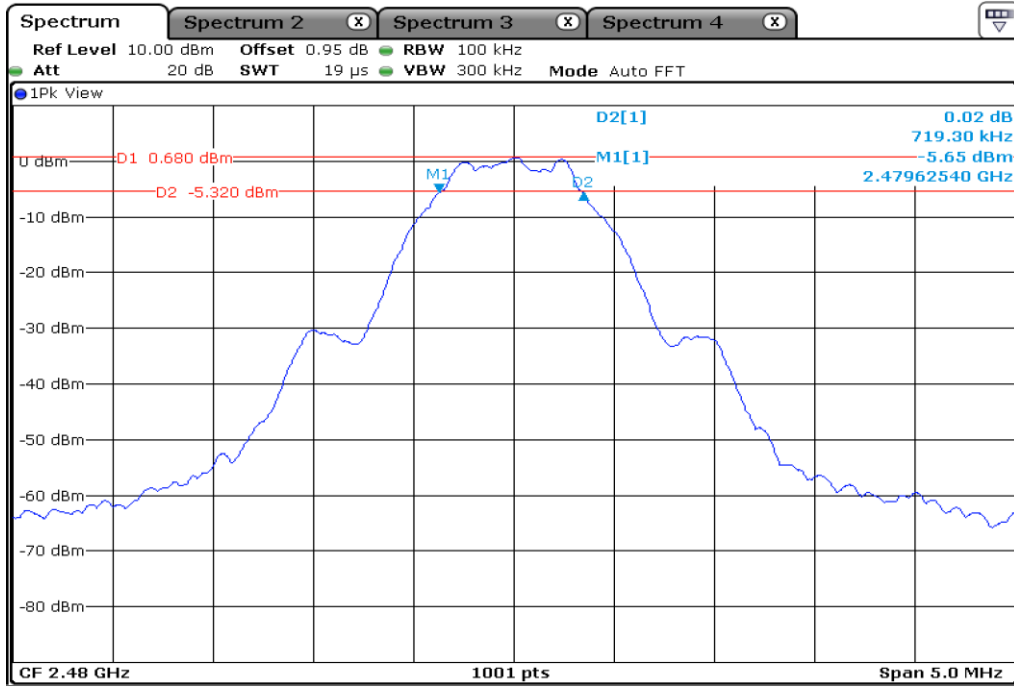

2 | Mainimum 6 dB Bandwidth

3	Mainimum 6 dB Bandwidth