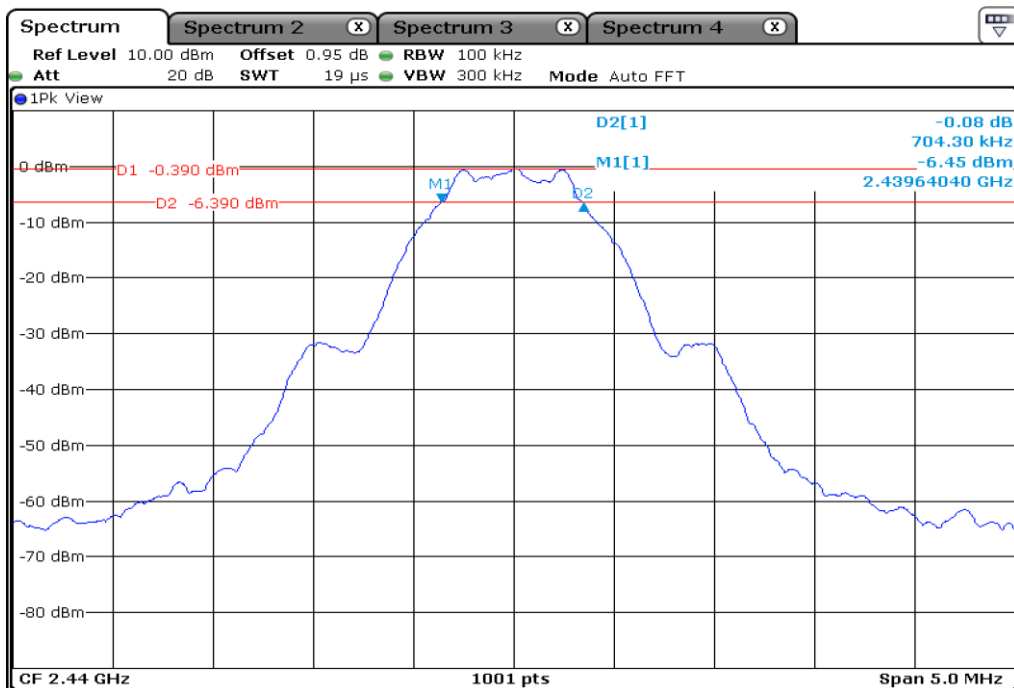

1 | Mainimum 6 dB Bandwidth