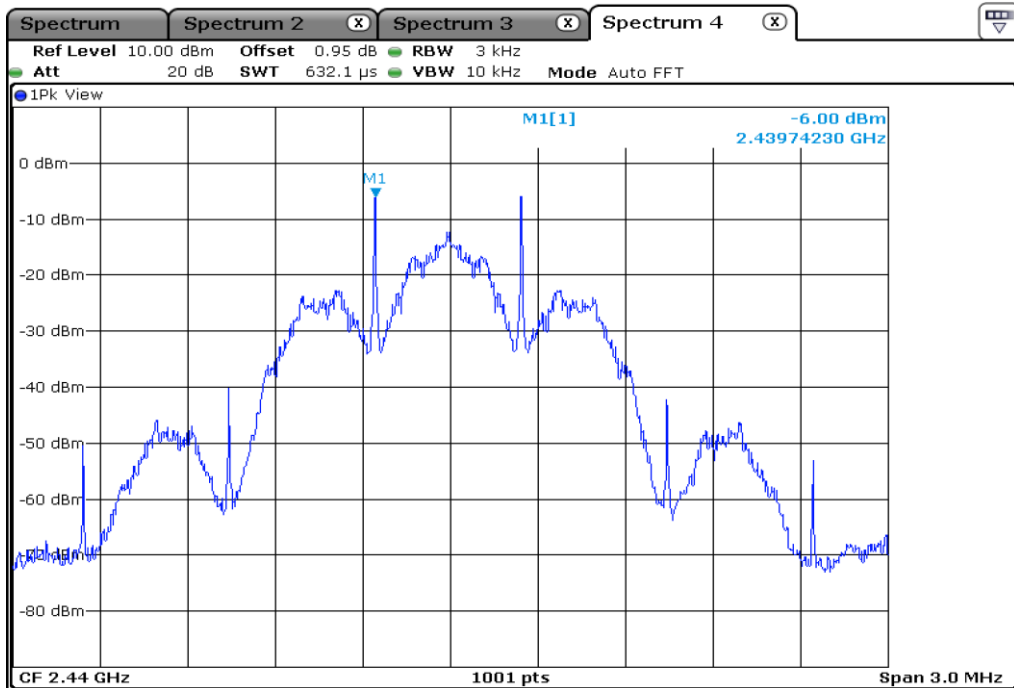

Test Band				Bluetooth BLE
Antenna				Ant 0
Test Parameters for Channel Bandwidths				
Test Item	No.	Mode	Channel	Verdict
Peak Power Spectral Density	1	BLE 1Mbps	0	Pass
	2	BLE 1Mbps	19	Pass
	3	BLE 1Mbps	39	Pass
	4	BLE 2Mbps	0	Pass
	5	BLE 2Mbps	19	Pass
	6	BLE 2Mbps	39	Pass
	7	BLE 125 kbps	0	Pass
	8	BLE 125 kbps	19	Pass
	9	BLE 125 kbps	39	Pass
	10	BLE 500 kbps	0	Pass
	11	BLE 500 kbps	19	Pass
	12	BLE 500 kbps	39	Pass

1	Peak Power Spectral Density
---	-----------------------------

2	Peak Power Spectral Density
---	-----------------------------

3	Peak Power Spectral Density
---	-----------------------------

4 | **Peak Power Spectral Density**

5 | **Peak Power Spectral Density**

6	Peak Power Spectral Density
---	-----------------------------

7 Peak Power Spectral Density

8 Peak Power Spectral Density

9	Peak Power Spectral Density
---	-----------------------------