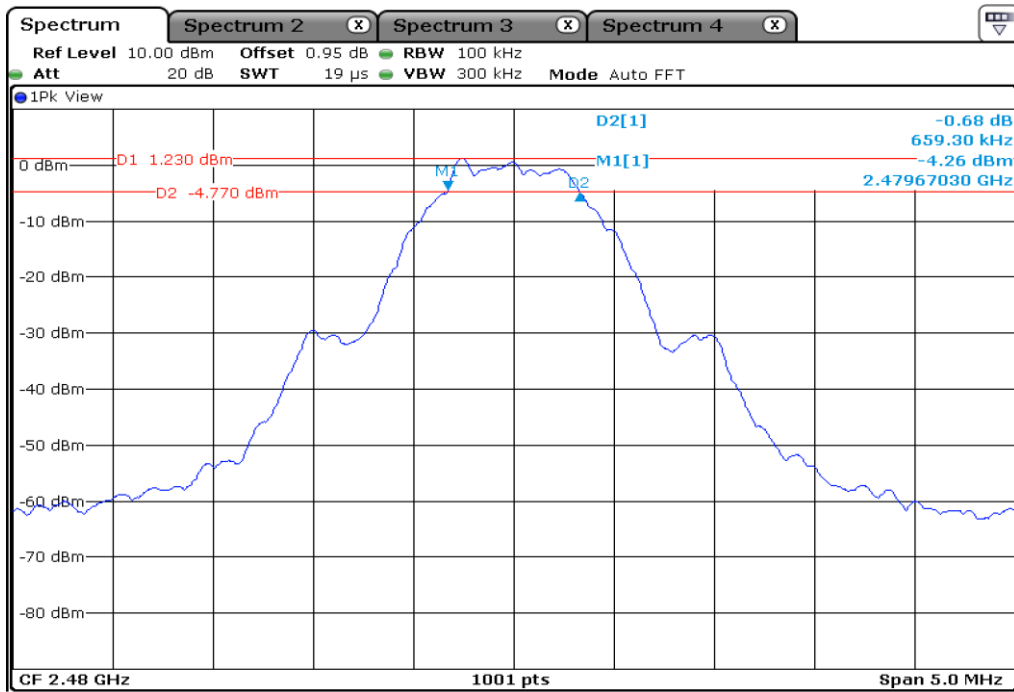

7 | Mainimum 6 dB Bandwidth

8 | Mainimum 6 dB Bandwidth

9	Mainimum 6 dB Bandwidth
---	-------------------------

10 | Mainimum 6 dB Bandwidth

11 | Mainimum 6 dB Bandwidth

12	Mainimum 6 dB Bandwidth
----	-------------------------

Test Band				Bluetooth BLE
Antenna				Ant 0
Test Parameters for Channel Bandwidths				
Test Item	No.	Mode	Channel	Verdict
Peak Power Spectral Density	1	BLE 1Mbps	0	Pass
	2	BLE 1Mbps	19	Pass
	3	BLE 1Mbps	39	Pass
	4	BLE 2Mbps	0	Pass
	5	BLE 2Mbps	19	Pass
	6	BLE 2Mbps	39	Pass
	7	BLE 125 kbps	0	Pass
	8	BLE 125 kbps	19	Pass
	9	BLE 125 kbps	39	Pass
	10	BLE 500 kbps	0	Pass
	11	BLE 500 kbps	19	Pass
	12	BLE 500 kbps	39	Pass

1	Peak Power Spectral Density
---	-----------------------------

2	Peak Power Spectral Density
---	-----------------------------

3	Peak Power Spectral Density
---	-----------------------------

4 | **Peak Power Spectral Density**

5 | **Peak Power Spectral Density**

6	Peak Power Spectral Density
---	-----------------------------

7 Peak Power Spectral Density

8 Peak Power Spectral Density

9	Peak Power Spectral Density
---	-----------------------------