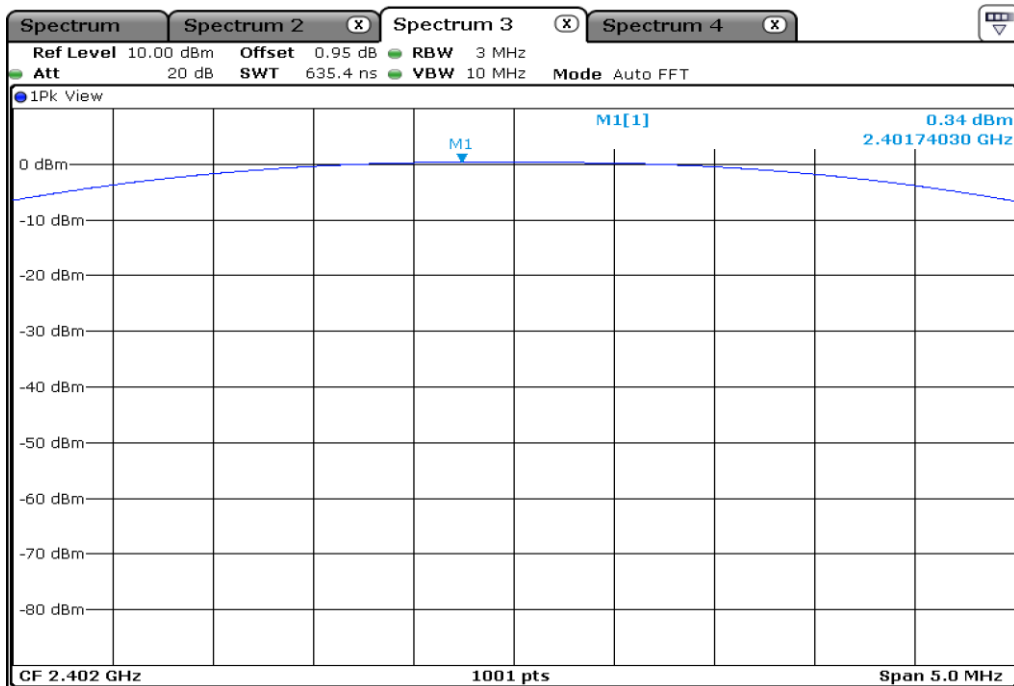

1 Duty Cycle

2 Duty Cycle

3 Duty Cycle

4 Duty Cycle

Test Band				Bluetooth BLE
Antenna				Ant 0
Test Parameters for Channel Bandwidths				
Test Item	No.	Mode	Channel	Verdict
Maximum Peak Output Power	1	BLE 1Mbps	0	Pass
	2	BLE 1Mbps	19	Pass
	3	BLE 1Mbps	39	Pass
	4	BLE 2Mbps	0	Pass
	5	BLE 2Mbps	19	Pass
	6	BLE 2Mbps	39	Pass
	7	BLE 125 kbps	0	Pass
	8	BLE 125 kbps	19	Pass
	9	BLE 125 kbps	39	Pass
	10	BLE 500 kbps	0	Pass
	11	BLE 500 kbps	19	Pass
	12	BLE 500 kbps	39	Pass

1 Maximum Peak Output Power

2 Maximum Peak Output Power

3	Maximum Peak Output Power
---	---------------------------

4 **Maximum Peak Output Power**

5 **Maximum Peak Output Power**

6	Maximum Peak Output Power
---	---------------------------