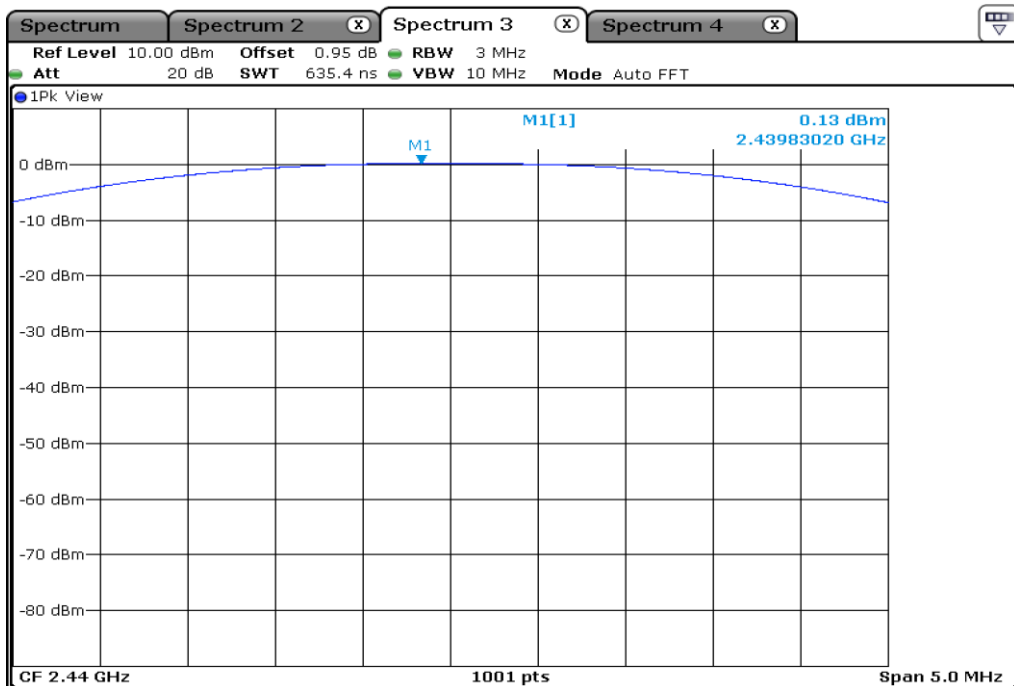

1 Duty Cycle

2 Duty Cycle

3 Duty Cycle

4 Duty Cycle

Test Band				Bluetooth BLE
Antenna				Ant 0
Test Parameters for Channel Bandwidths				
Test Item	No.	Mode	Channel	Verdict
Maximum Peak Output Power	1	BLE 1Mbps	0	Pass
	2	BLE 1Mbps	19	Pass
	3	BLE 1Mbps	39	Pass
	4	BLE 2Mbps	0	Pass
	5	BLE 2Mbps	19	Pass
	6	BLE 2Mbps	39	Pass
	7	BLE 125 kbps	0	Pass
	8	BLE 125 kbps	19	Pass
	9	BLE 125 kbps	39	Pass
	10	BLE 500 kbps	0	Pass
	11	BLE 500 kbps	19	Pass
	12	BLE 500 kbps	39	Pass

1 Maximum Peak Output Power

2 Maximum Peak Output Power

3	Maximum Peak Output Power
---	---------------------------

4 **Maximum Peak Output Power**

5 **Maximum Peak Output Power**

6	Maximum Peak Output Power
---	---------------------------