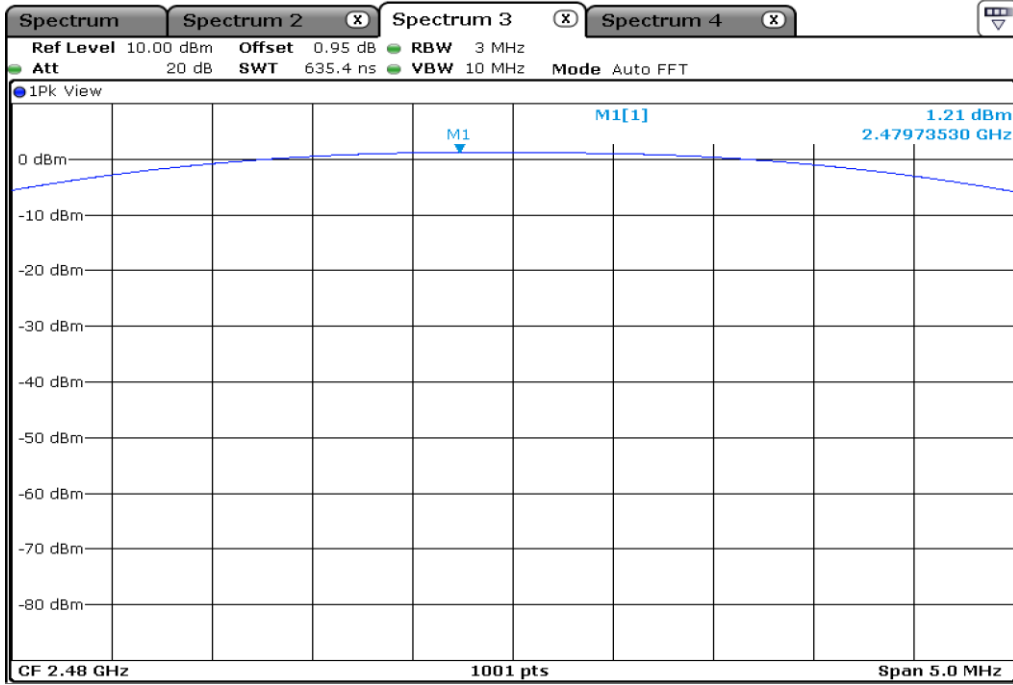

1 Duty Cycle

2 Duty Cycle

3 Duty Cycle

4 Duty Cycle

Test Band				Bluetooth BLE
Antenna				Ant 0
Test Parameters for Channel Bandwidths				
Test Item	No.	Mode	Channel	Verdict
Maximum Peak Output Power	1	BLE 1Mbps	0	Pass
	2	BLE 1Mbps	19	Pass
	3	BLE 1Mbps	39	Pass
	4	BLE 2Mbps	0	Pass
	5	BLE 2Mbps	19	Pass
	6	BLE 2Mbps	39	Pass
	7	BLE 125 kbps	0	Pass
	8	BLE 125 kbps	19	Pass
	9	BLE 125 kbps	39	Pass
	10	BLE 500 kbps	0	Pass
	11	BLE 500 kbps	19	Pass
	12	BLE 500 kbps	39	Pass

1 Maximum Peak Output Power

2 Maximum Peak Output Power

3	Maximum Peak Output Power
---	---------------------------

4 **Maximum Peak Output Power**

5 **Maximum Peak Output Power**

6	Maximum Peak Output Power
---	---------------------------