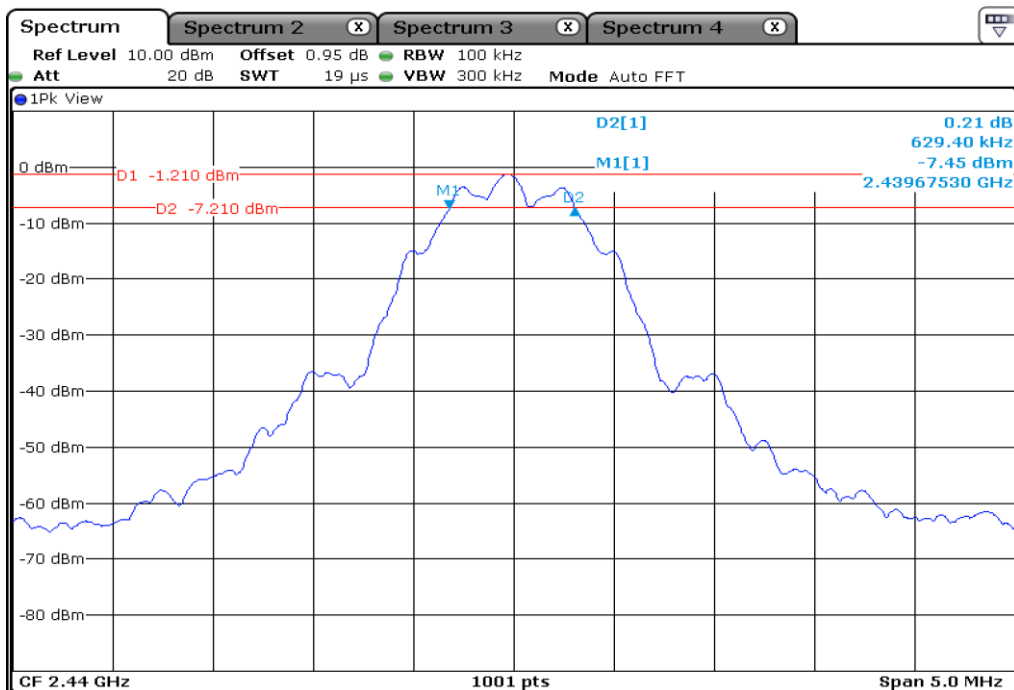

7 | Mainimum 6 dB Bandwidth