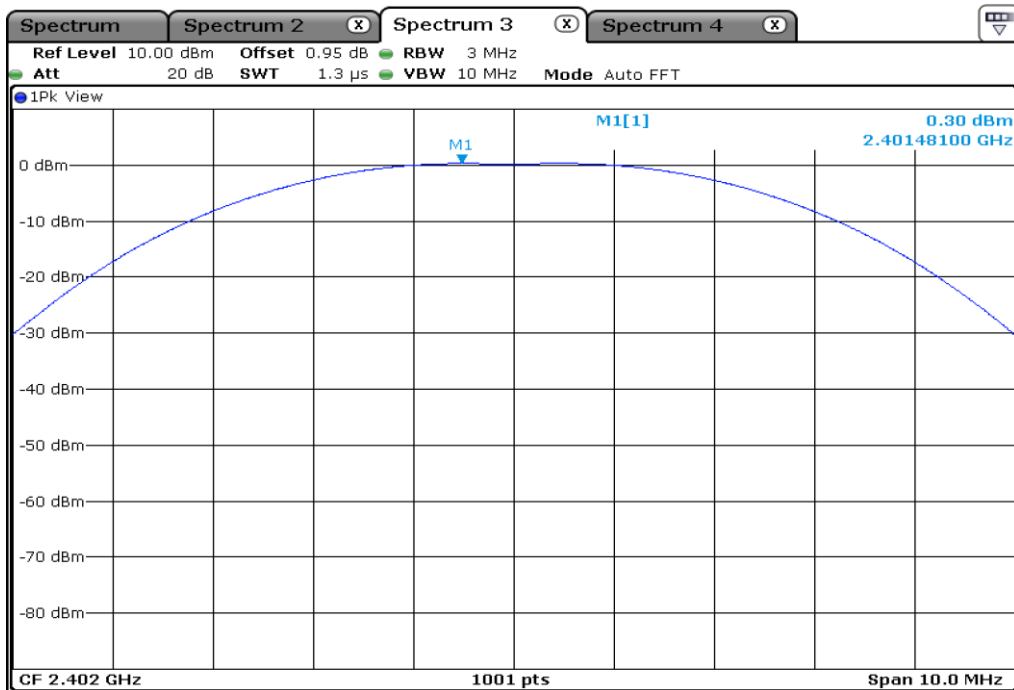

1 Duty Cycle

2 Duty Cycle

3 Duty Cycle

4 Duty Cycle

Test Band				Bluetooth BLE
Antenna				Ant 0
Test Parameters for Channel Bandwidths				
Test Item	No.	Mode	Channel	Verdict
Maximum Peak Output Power	1	BLE 1Mbps	0	Pass
	2	BLE 1Mbps	19	Pass
	3	BLE 1Mbps	39	Pass
	4	BLE 2Mbps	0	Pass
	5	BLE 2Mbps	19	Pass
	6	BLE 2Mbps	39	Pass
	7	BLE 125 kbps	0	Pass
	8	BLE 125 kbps	19	Pass
	9	BLE 125 kbps	39	Pass
	10	BLE 500 kbps	0	Pass
	11	BLE 500 kbps	19	Pass
	12	BLE 500 kbps	39	Pass

1 Maximum Peak Output Power

2 Maximum Peak Output Power

3	Maximum Peak Output Power
---	---------------------------

4 **Maximum Peak Output Power**

5 **Maximum Peak Output Power**

6	Maximum Peak Output Power
---	---------------------------