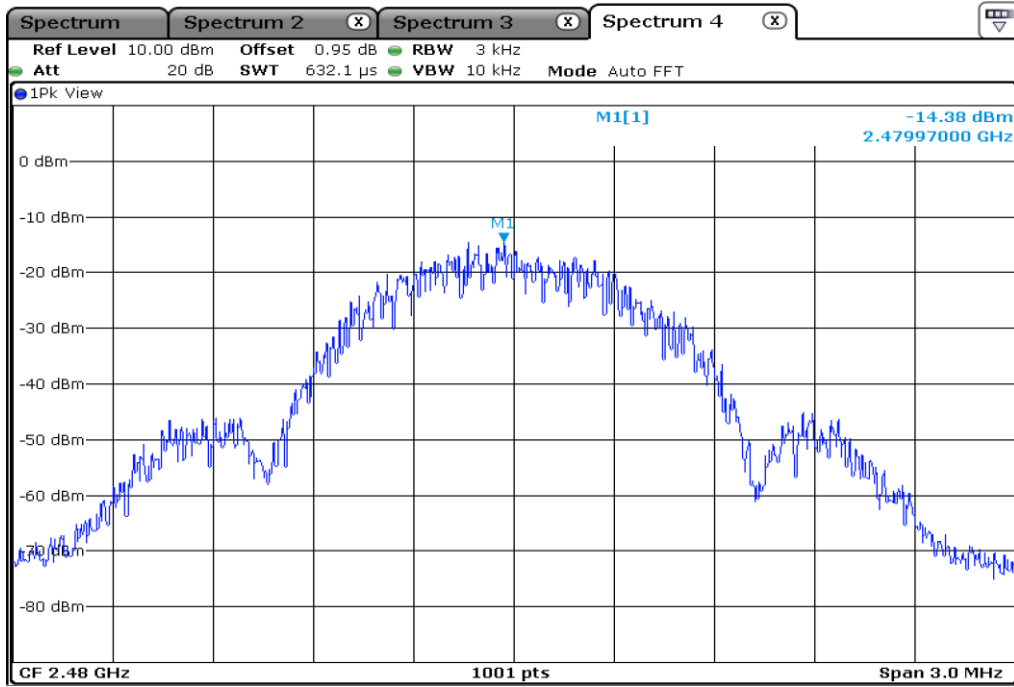

Test Band				Bluetooth BLE
Antenna				Ant 0
Test Parameters for Channel Bandwidths				
Test Item	No.	Mode	Channel	Verdict
Peak Power Spectral Density	1	BLE 1Mbps	0	Pass
	2	BLE 1Mbps	19	Pass
	3	BLE 1Mbps	39	Pass
	4	BLE 2Mbps	0	Pass
	5	BLE 2Mbps	19	Pass
	6	BLE 2Mbps	39	Pass
	7	BLE 125 kbps	0	Pass
	8	BLE 125 kbps	19	Pass
	9	BLE 125 kbps	39	Pass
	10	BLE 500 kbps	0	Pass
	11	BLE 500 kbps	19	Pass
	12	BLE 500 kbps	39	Pass

1	Peak Power Spectral Density
---	-----------------------------

2	Peak Power Spectral Density
---	-----------------------------

3	Peak Power Spectral Density
---	-----------------------------

4 | **Peak Power Spectral Density**