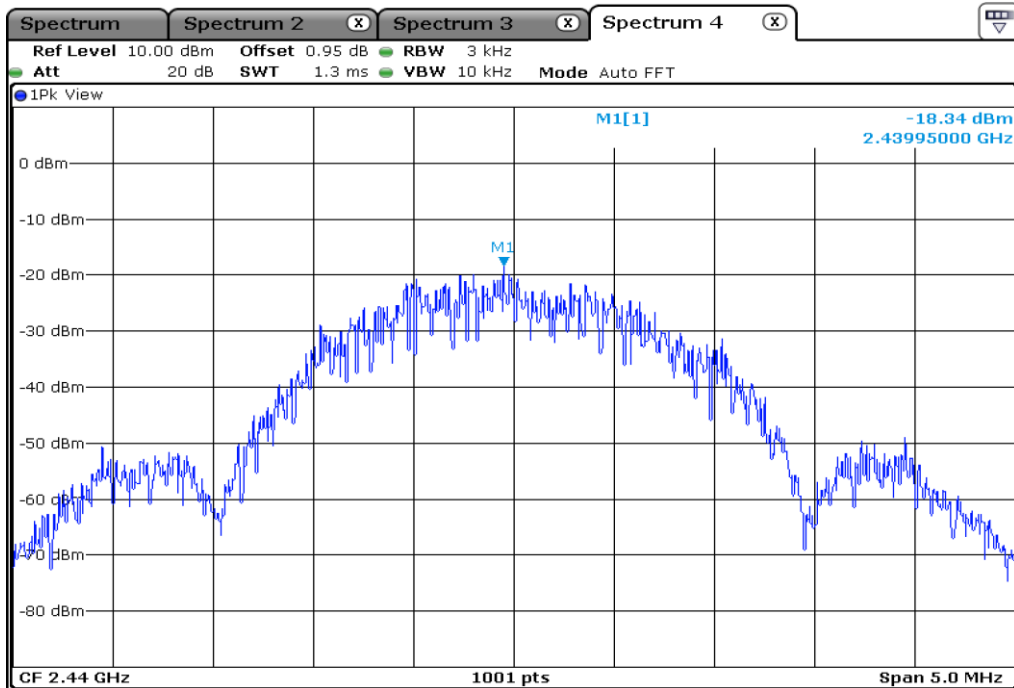

Test Band				Bluetooth BLE
Antenna				Ant 0
Test Parameters for Channel Bandwidths				
Test Item	No.	Mode	Channel	Verdict
Peak Power Spectral Density	1	BLE 1Mbps	0	Pass
	2	BLE 1Mbps	19	Pass
	3	BLE 1Mbps	39	Pass
	4	BLE 2Mbps	0	Pass
	5	BLE 2Mbps	19	Pass
	6	BLE 2Mbps	39	Pass
	7	BLE 125 kbps	0	Pass
	8	BLE 125 kbps	19	Pass
	9	BLE 125 kbps	39	Pass
	10	BLE 500 kbps	0	Pass
	11	BLE 500 kbps	19	Pass
	12	BLE 500 kbps	39	Pass

1	Peak Power Spectral Density
---	-----------------------------

2	Peak Power Spectral Density
---	-----------------------------

3	Peak Power Spectral Density
---	-----------------------------

4 | **Peak Power Spectral Density**

5 | **Peak Power Spectral Density**

6	Peak Power Spectral Density
---	-----------------------------

7 Peak Power Spectral Density

8 Peak Power Spectral Density

9	Peak Power Spectral Density
---	-----------------------------