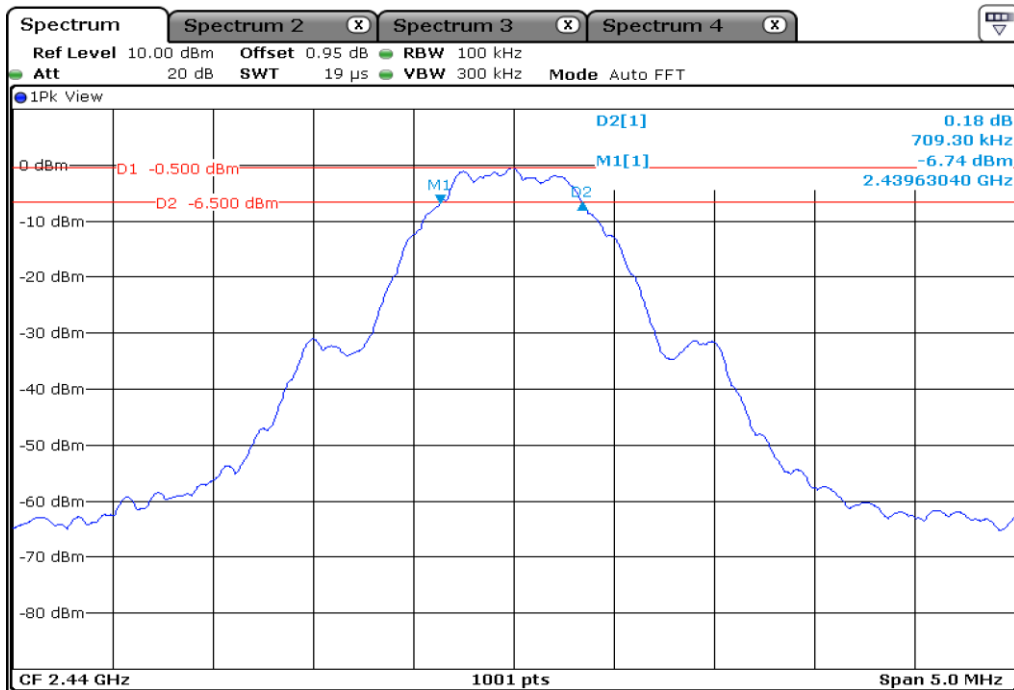

7 | Mainimum 6 dB Bandwidth

8 | Mainimum 6 dB Bandwidth

9	Mainimum 6 dB Bandwidth
---	-------------------------

10 | Mainimum 6 dB Bandwidth

11 | Mainimum 6 dB Bandwidth

12	Mainimum 6 dB Bandwidth
----	-------------------------

Test Band				Bluetooth BLE
Antenna				Ant 0
Test Parameters for Channel Bandwidths				
Test Item	No.	Mode	Channel	Verdict
Peak Power Spectral Density	1	BLE 1Mbps	0	Pass
	2	BLE 1Mbps	19	Pass
	3	BLE 1Mbps	39	Pass
	4	BLE 2Mbps	0	Pass
	5	BLE 2Mbps	19	Pass
	6	BLE 2Mbps	39	Pass
	7	BLE 125 kbps	0	Pass
	8	BLE 125 kbps	19	Pass
	9	BLE 125 kbps	39	Pass
	10	BLE 500 kbps	0	Pass
	11	BLE 500 kbps	19	Pass
	12	BLE 500 kbps	39	Pass

1	Peak Power Spectral Density
---	-----------------------------

2	Peak Power Spectral Density
---	-----------------------------

3	Peak Power Spectral Density
---	-----------------------------

4 | **Peak Power Spectral Density**