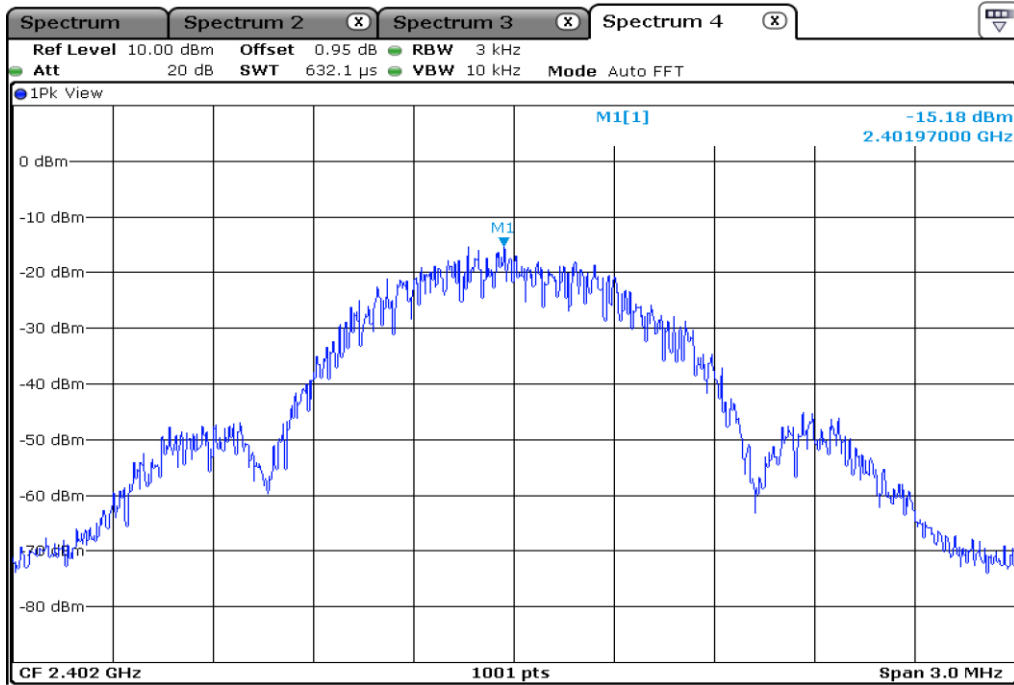

Test Band				Bluetooth BLE
Antenna				Ant 0
Test Parameters for Channel Bandwidths				
Test Item	No.	Mode	Channel	Verdict
Peak Power Spectral Density	1	BLE 1Mbps	0	Pass
	2	BLE 1Mbps	19	Pass
	3	BLE 1Mbps	39	Pass
	4	BLE 2Mbps	0	Pass
	5	BLE 2Mbps	19	Pass
	6	BLE 2Mbps	39	Pass
	7	BLE 125 kbps	0	Pass
	8	BLE 125 kbps	19	Pass
	9	BLE 125 kbps	39	Pass
	10	BLE 500 kbps	0	Pass
	11	BLE 500 kbps	19	Pass
	12	BLE 500 kbps	39	Pass

1	Peak Power Spectral Density
---	-----------------------------

2	Peak Power Spectral Density
---	-----------------------------

3	Peak Power Spectral Density
---	-----------------------------

4 | **Peak Power Spectral Density**