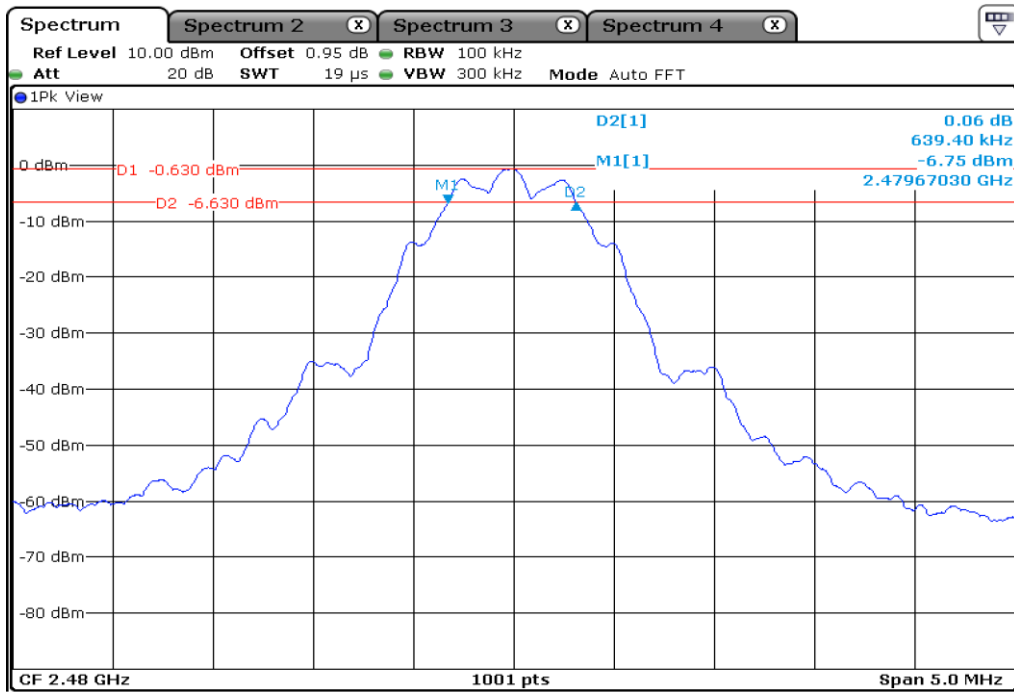

8 | Mainimum 6 dB Bandwidth

9	Mainimum 6 dB Bandwidth