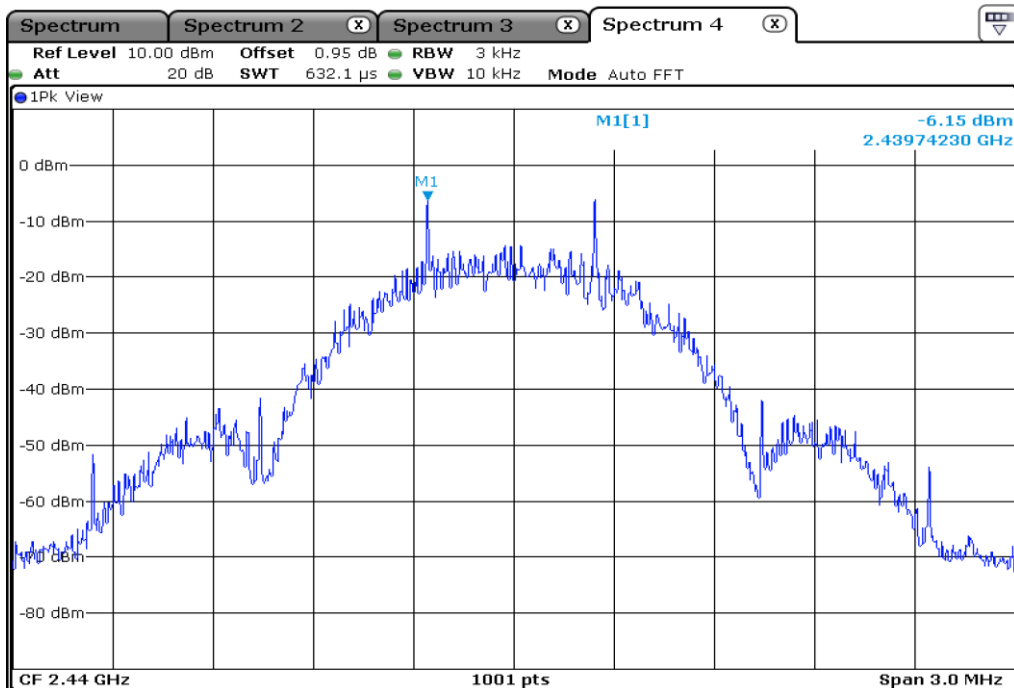

Test Band				Bluetooth BLE
Antenna				Ant 0
Test Parameters for Channel Bandwidths				
Test Item	No.	Mode	Channel	Verdict
Peak Power Spectral Density	1	BLE 1Mbps	0	Pass
	2	BLE 1Mbps	19	Pass
	3	BLE 1Mbps	39	Pass
	4	BLE 2Mbps	0	Pass
	5	BLE 2Mbps	19	Pass
	6	BLE 2Mbps	39	Pass
	7	BLE 125 kbps	0	Pass
	8	BLE 125 kbps	19	Pass
	9	BLE 125 kbps	39	Pass
	10	BLE 500 kbps	0	Pass
	11	BLE 500 kbps	19	Pass
	12	BLE 500 kbps	39	Pass

1	Peak Power Spectral Density
---	-----------------------------

2	Peak Power Spectral Density
---	-----------------------------

3	Peak Power Spectral Density
---	-----------------------------

4 | **Peak Power Spectral Density**

5 | **Peak Power Spectral Density**

6	Peak Power Spectral Density
---	-----------------------------

7 Peak Power Spectral Density

8 Peak Power Spectral Density

9	Peak Power Spectral Density
---	-----------------------------

10	Peak Power Spectral Density
----	-----------------------------

11	Peak Power Spectral Density
----	-----------------------------

12	Peak Power Spectral Density
----	-----------------------------