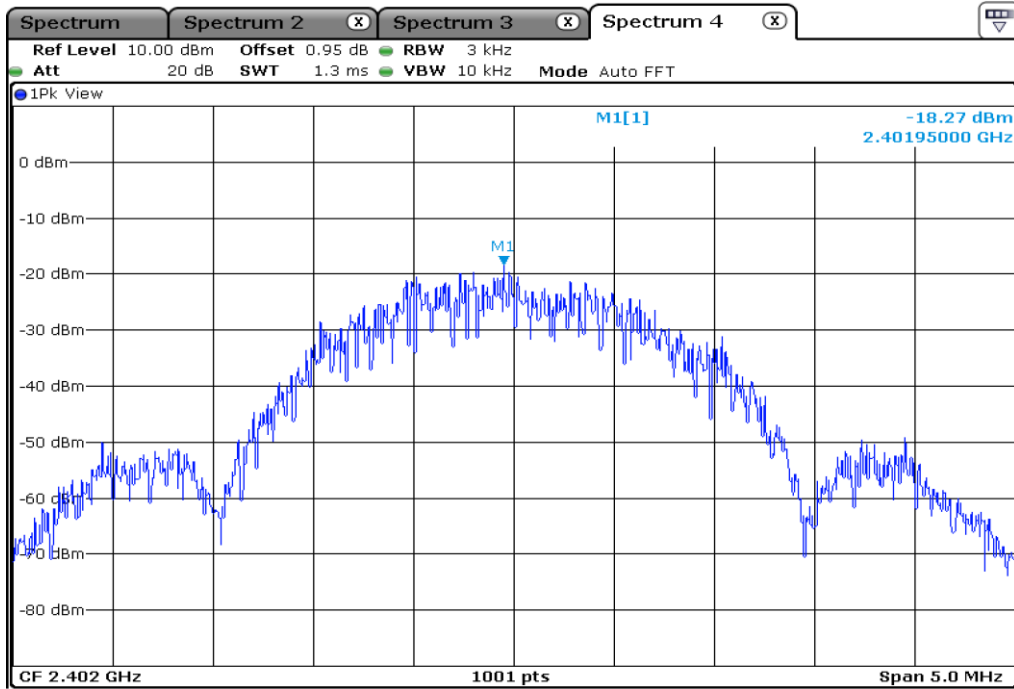

Test Band				Bluetooth BLE
Antenna				Ant 0
Test Parameters for Channel Bandwidths				
Test Item	No.	Mode	Channel	Verdict
Peak Power Spectral Density	1	BLE 1Mbps	0	Pass
	2	BLE 1Mbps	19	Pass
	3	BLE 1Mbps	39	Pass
	4	BLE 2Mbps	0	Pass
	5	BLE 2Mbps	19	Pass
	6	BLE 2Mbps	39	Pass
	7	BLE 125 kbps	0	Pass
	8	BLE 125 kbps	19	Pass
	9	BLE 125 kbps	39	Pass
	10	BLE 500 kbps	0	Pass
	11	BLE 500 kbps	19	Pass
	12	BLE 500 kbps	39	Pass

1	Peak Power Spectral Density
---	-----------------------------

2	Peak Power Spectral Density
---	-----------------------------

3	Peak Power Spectral Density
---	-----------------------------

4 | **Peak Power Spectral Density**

5 | **Peak Power Spectral Density**

6	Peak Power Spectral Density
---	-----------------------------

7 Peak Power Spectral Density

8 Peak Power Spectral Density

9	Peak Power Spectral Density
---	-----------------------------