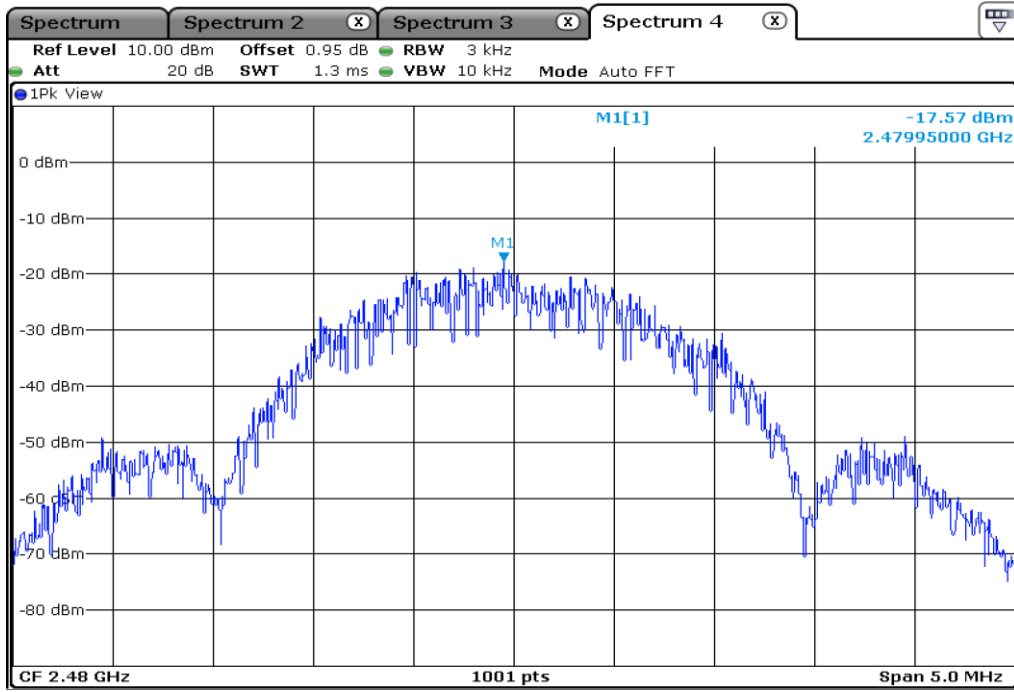

Test Band				Bluetooth BLE
Antenna				Ant 0
Test Parameters for Channel Bandwidths				
Test Item	No.	Mode	Channel	Verdict
Peak Power Spectral Density	1	BLE 1Mbps	0	Pass
	2	BLE 1Mbps	19	Pass
	3	BLE 1Mbps	39	Pass
	4	BLE 2Mbps	0	Pass
	5	BLE 2Mbps	19	Pass
	6	BLE 2Mbps	39	Pass
	7	BLE 125 kbps	0	Pass
	8	BLE 125 kbps	19	Pass
	9	BLE 125 kbps	39	Pass
	10	BLE 500 kbps	0	Pass
	11	BLE 500 kbps	19	Pass
	12	BLE 500 kbps	39	Pass

1	Peak Power Spectral Density
---	-----------------------------

2	Peak Power Spectral Density
---	-----------------------------

3	Peak Power Spectral Density
---	-----------------------------

4 | **Peak Power Spectral Density**

5 | **Peak Power Spectral Density**

6	Peak Power Spectral Density
---	-----------------------------

7 Peak Power Spectral Density

8 Peak Power Spectral Density

9	Peak Power Spectral Density
---	-----------------------------