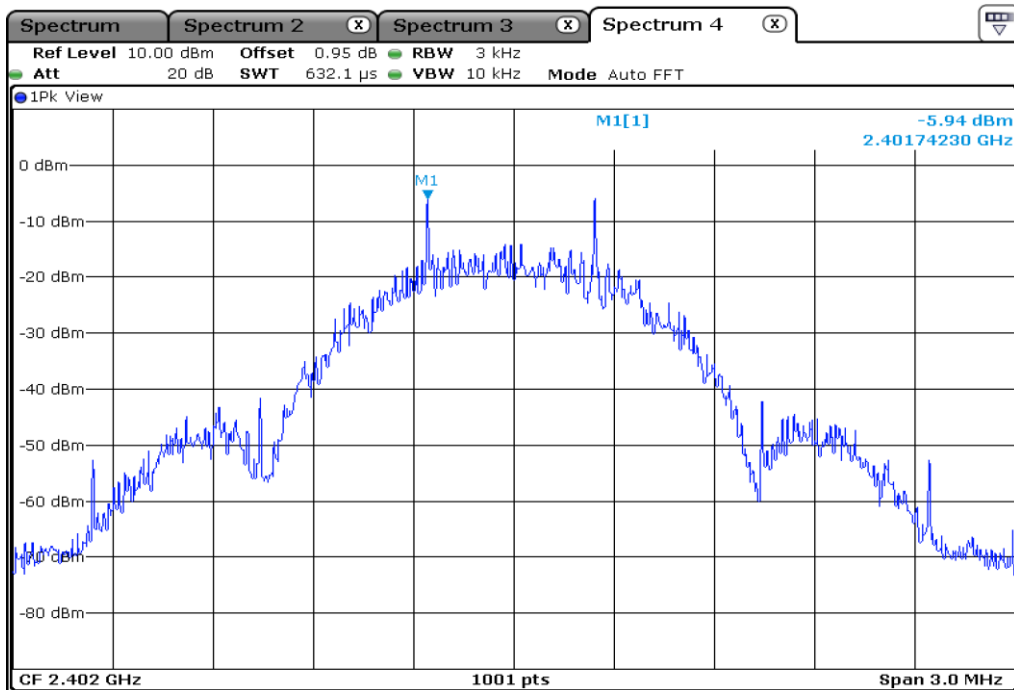

Test Band				Bluetooth BLE
Antenna				Ant 0
Test Parameters for Channel Bandwidths				
Test Item	No.	Mode	Channel	Verdict
Peak Power Spectral Density	1	BLE 1Mbps	0	Pass
	2	BLE 1Mbps	19	Pass
	3	BLE 1Mbps	39	Pass
	4	BLE 2Mbps	0	Pass
	5	BLE 2Mbps	19	Pass
	6	BLE 2Mbps	39	Pass
	7	BLE 125 kbps	0	Pass
	8	BLE 125 kbps	19	Pass
	9	BLE 125 kbps	39	Pass
	10	BLE 500 kbps	0	Pass
	11	BLE 500 kbps	19	Pass
	12	BLE 500 kbps	39	Pass

1	Peak Power Spectral Density
---	-----------------------------

2	Peak Power Spectral Density
---	-----------------------------

3	Peak Power Spectral Density
---	-----------------------------

4 | **Peak Power Spectral Density**

5 | **Peak Power Spectral Density**

6	Peak Power Spectral Density
---	-----------------------------

7 Peak Power Spectral Density

8 Peak Power Spectral Density

9	Peak Power Spectral Density
---	-----------------------------

10	Peak Power Spectral Density
----	-----------------------------

11	Peak Power Spectral Density
----	-----------------------------

12	Peak Power Spectral Density
----	-----------------------------