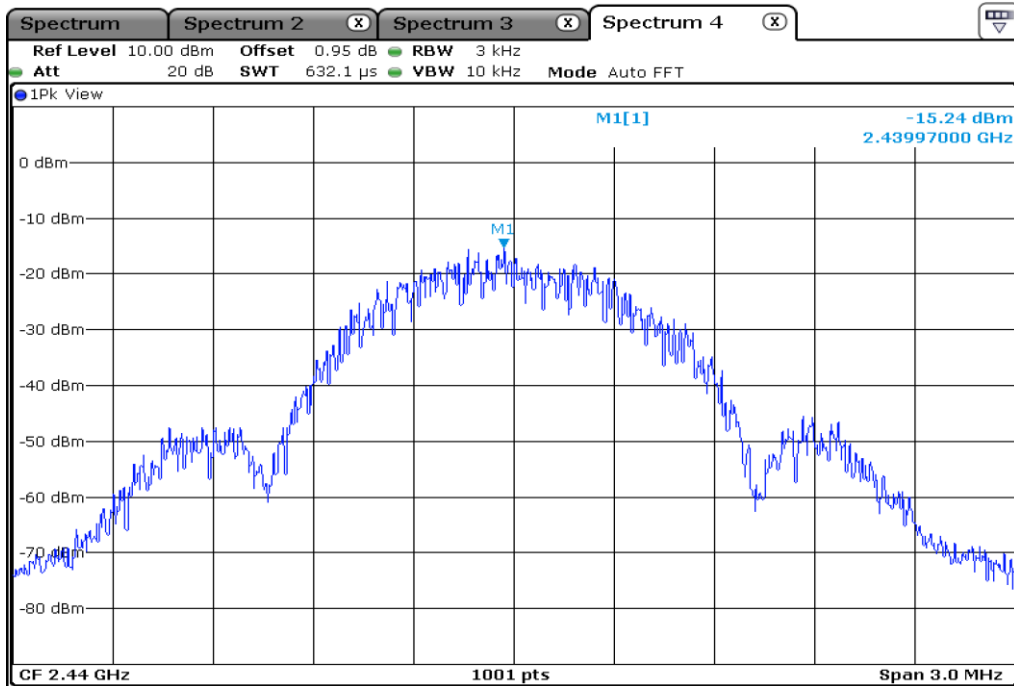

Test Band				Bluetooth BLE
Antenna				Ant 0
Test Parameters for Channel Bandwidths				
Test Item	No.	Mode	Channel	Verdict
Peak Power Spectral Density	1	BLE 1Mbps	0	Pass
	2	BLE 1Mbps	19	Pass
	3	BLE 1Mbps	39	Pass
	4	BLE 2Mbps	0	Pass
	5	BLE 2Mbps	19	Pass
	6	BLE 2Mbps	39	Pass
	7	BLE 125 kbps	0	Pass
	8	BLE 125 kbps	19	Pass
	9	BLE 125 kbps	39	Pass
	10	BLE 500 kbps	0	Pass
	11	BLE 500 kbps	19	Pass
	12	BLE 500 kbps	39	Pass

1	Peak Power Spectral Density
---	-----------------------------

2	Peak Power Spectral Density
---	-----------------------------

3	Peak Power Spectral Density
---	-----------------------------

4 | **Peak Power Spectral Density**