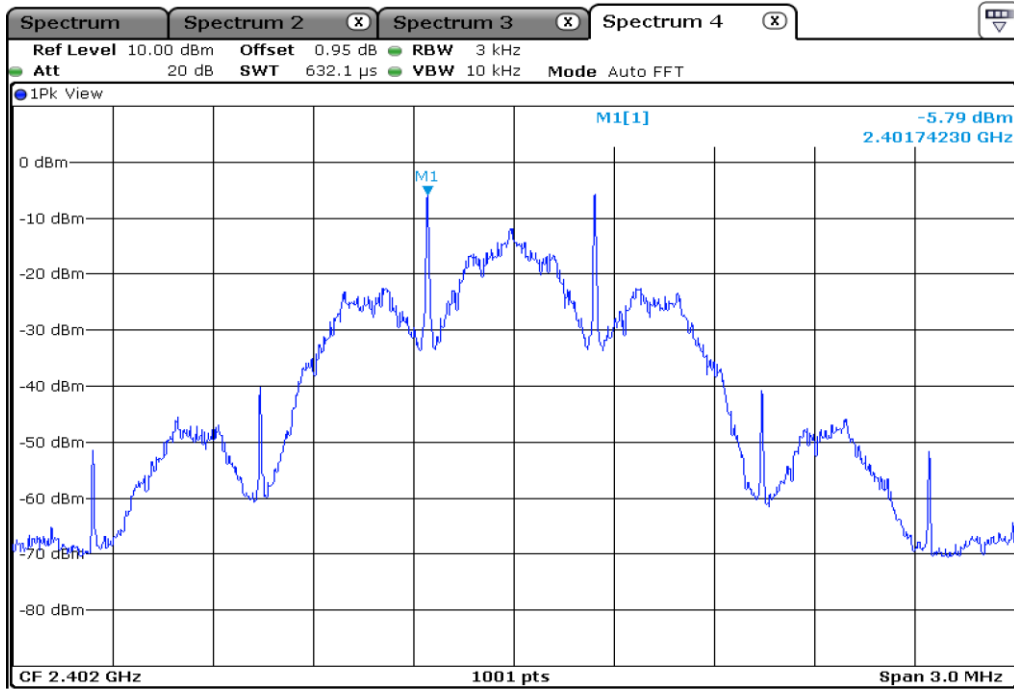

Test Band				Bluetooth BLE
Antenna				Ant 0
Test Parameters for Channel Bandwidths				
Test Item	No.	Mode	Channel	Verdict
Peak Power Spectral Density	1	BLE 1Mbps	0	Pass
	2	BLE 1Mbps	19	Pass
	3	BLE 1Mbps	39	Pass
	4	BLE 2Mbps	0	Pass
	5	BLE 2Mbps	19	Pass
	6	BLE 2Mbps	39	Pass
	7	BLE 125 kbps	0	Pass
	8	BLE 125 kbps	19	Pass
	9	BLE 125 kbps	39	Pass
	10	BLE 500 kbps	0	Pass
	11	BLE 500 kbps	19	Pass
	12	BLE 500 kbps	39	Pass

1	Peak Power Spectral Density
---	-----------------------------

2	Peak Power Spectral Density
---	-----------------------------

3	Peak Power Spectral Density
---	-----------------------------

4 | **Peak Power Spectral Density**

5 | **Peak Power Spectral Density**

6	Peak Power Spectral Density
---	-----------------------------

7 Peak Power Spectral Density

8 Peak Power Spectral Density

9	Peak Power Spectral Density
---	-----------------------------