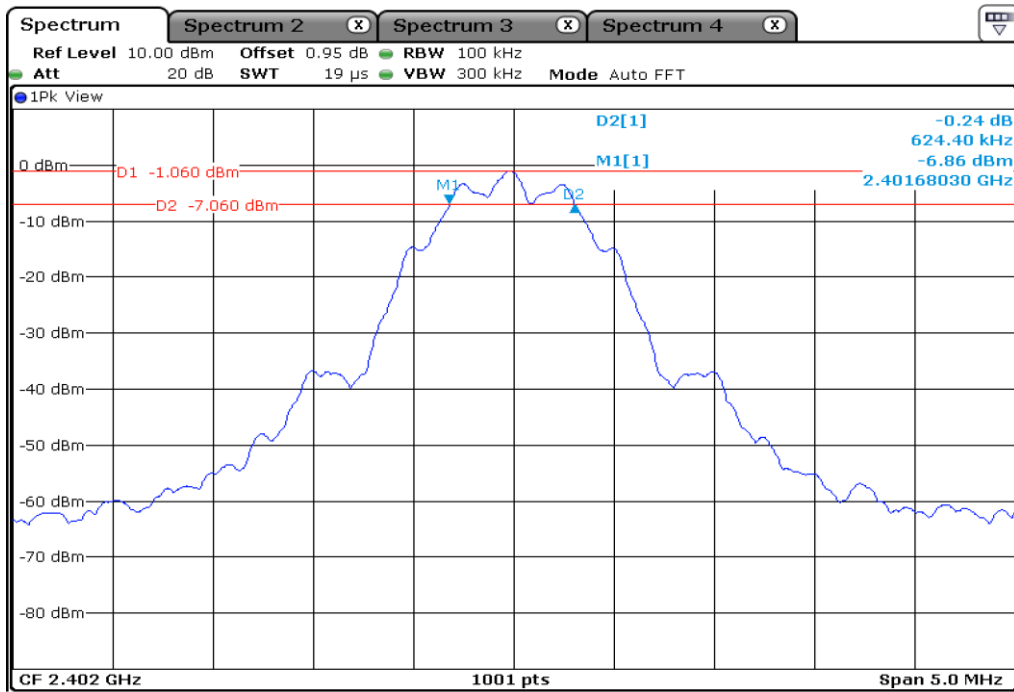

1 | Mainimum 6 dB Bandwidth

2 | Mainimum 6 dB Bandwidth

3	Mainimum 6 dB Bandwidth
---	-------------------------

4 | Mainimum 6 dB Bandwidth

5 | Mainimum 6 dB Bandwidth

6	Mainimum 6 dB Bandwidth
----------	--------------------------------

1	Peak Power Spectral Density
---	-----------------------------

2	Peak Power Spectral Density
---	-----------------------------

3	Peak Power Spectral Density
---	-----------------------------

4 | **Peak Power Spectral Density**