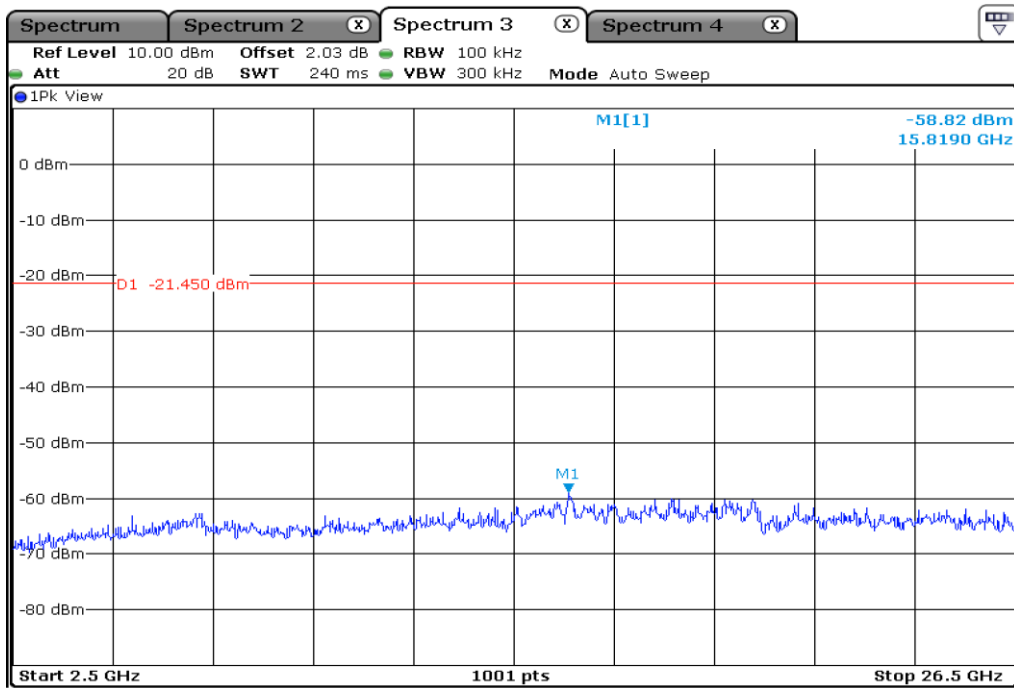

1.1 | **100 kHz bandwidth Outside The Frequency Band**

1.2   **100 kHz bandwidth Outside The Frequency Band**