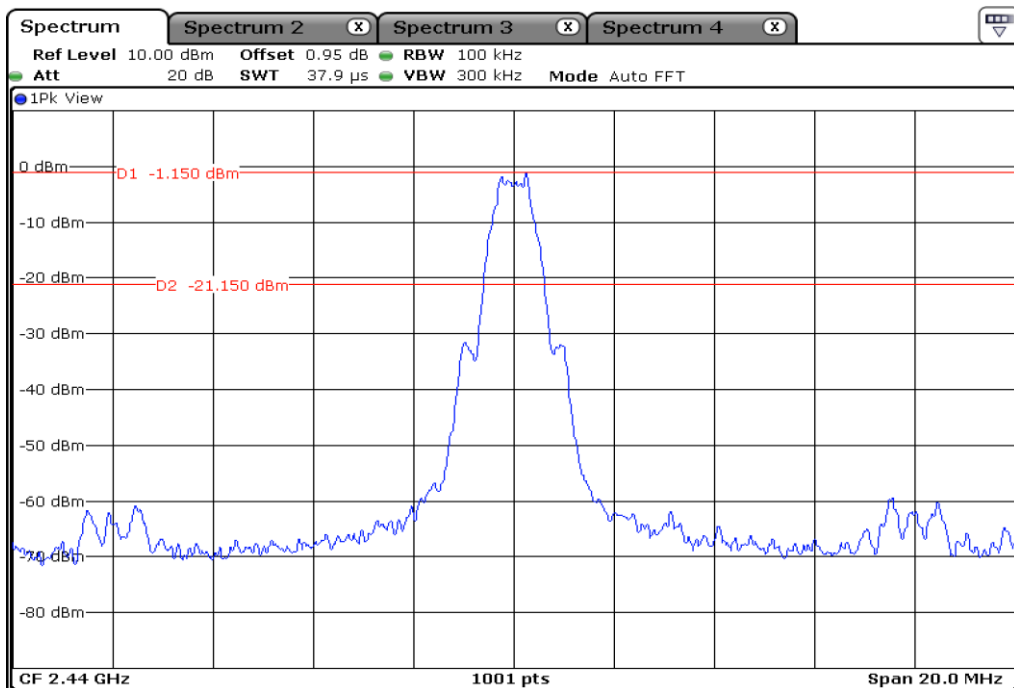

1.2   **100 kHz bandwidth Outside The Frequency Band**