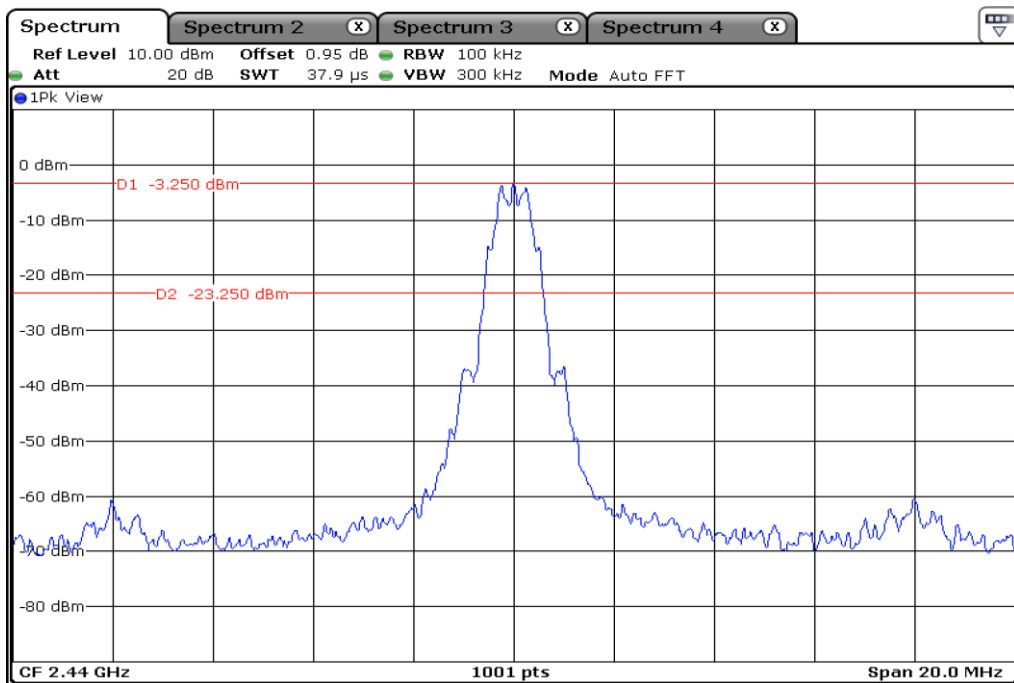

7.2   **100 kHz bandwidth Outside The Frequency Band**