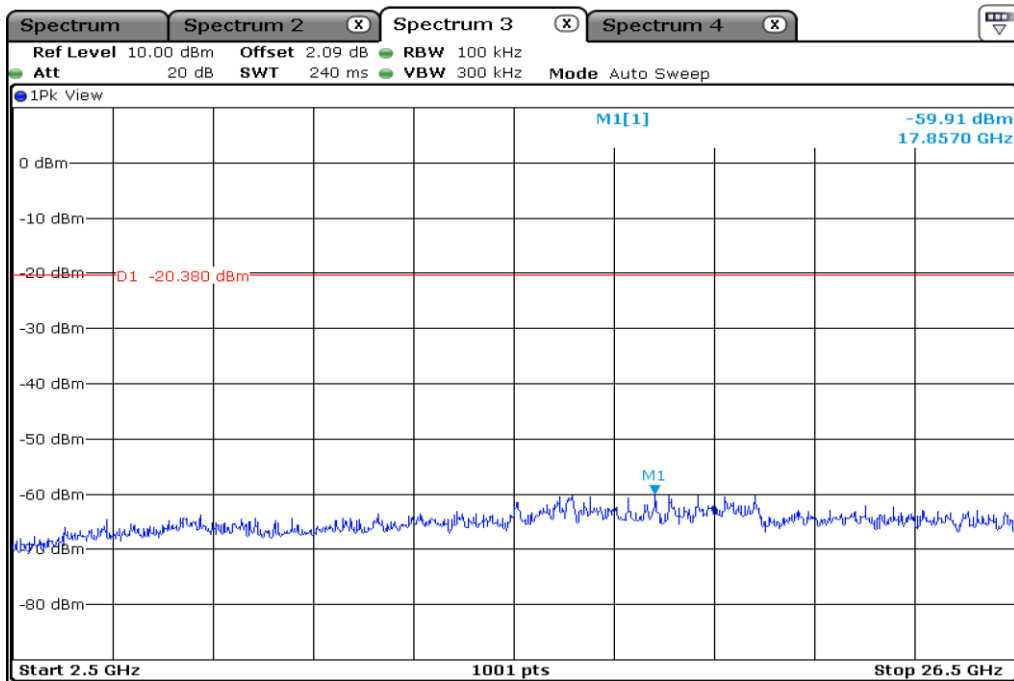

10.1 | **100 kHz bandwidth Outside The Frequency Band**

10.2   **100 kHz bandwidth Outside The Frequency Band**