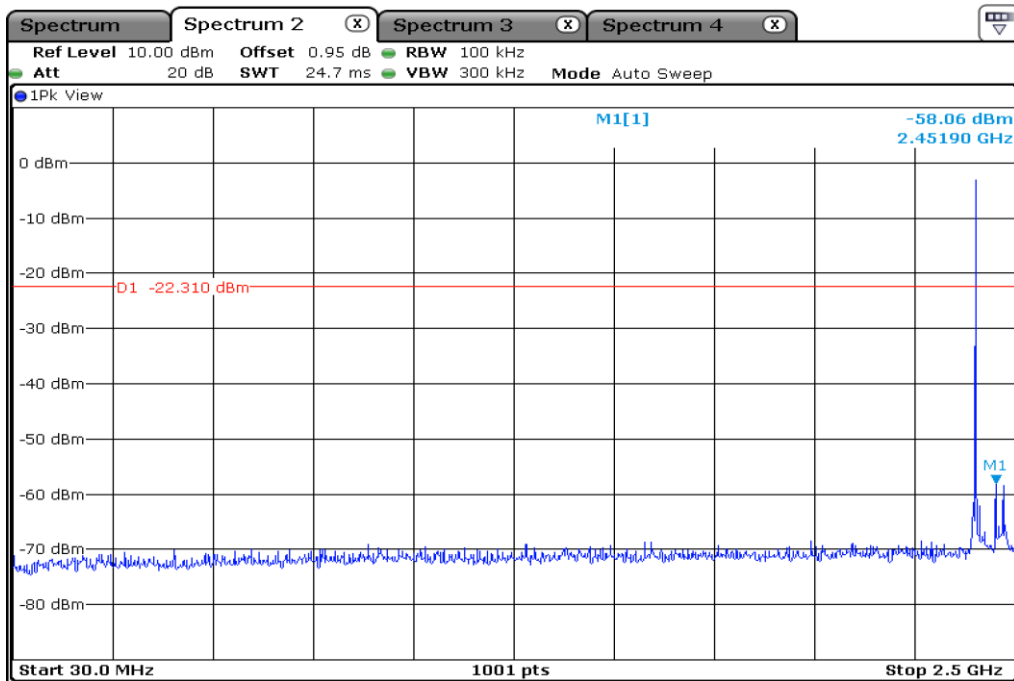

**6** | 100 kHz bandwidth Outside The Frequency Band

**6.1** | 100 kHz bandwidth Outside The Frequency Band

|     |  |
|-----|--|
| 6.2 | 100 kHz bandwidth Outside The Frequency Band |
|-----|--|

7 | 100 kHz bandwidth Outside The Frequency Band