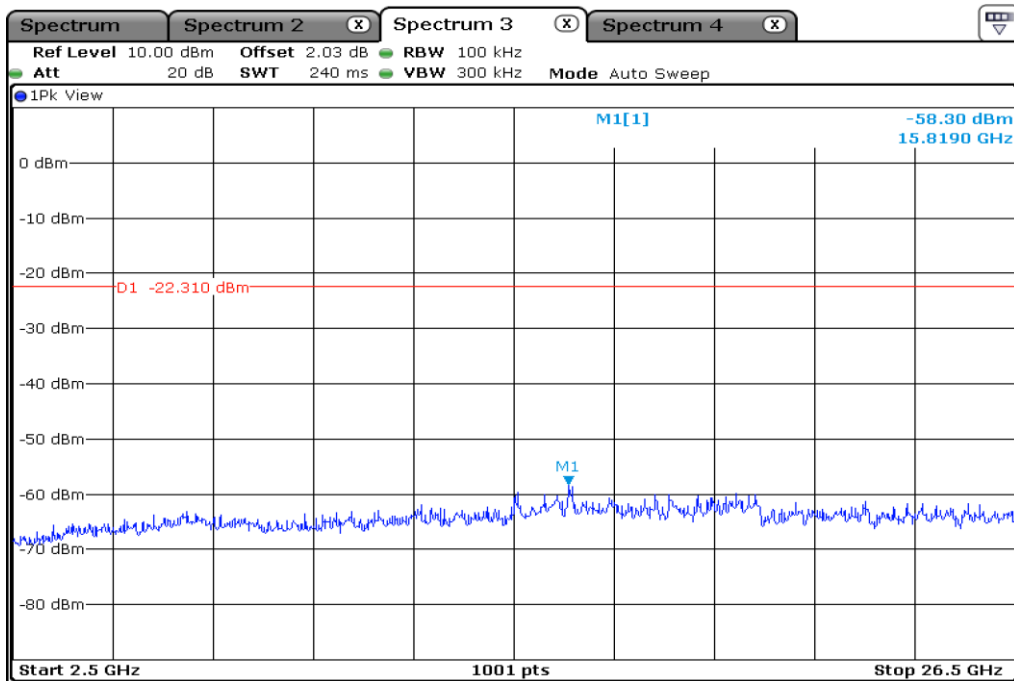

7.1 | 100 kHz bandwidth Outside The Frequency Band

7.2   **100 kHz bandwidth Outside The Frequency Band**