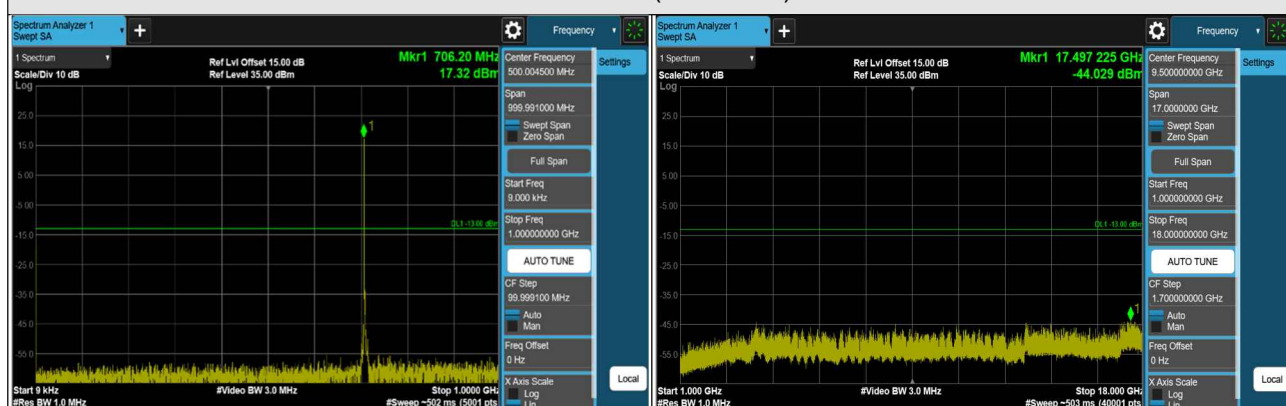

CH 21350 (2560MHz)

*The 9kHz signal over the limit is from Spectrum.

LTE Band 12 (Channel Bandwidth 1.4MHz)

CH 23017 (699.7MHz)

CH 23095 (707.5MHz)

CH 23173 (715.3MHz)

*The 9kHz signal over the limit is from Spectrum.

LTE Band 12 (Channel Bandwidth 3MHz)

CH 23025 (700.5MHz)

CH 23095 (707.5MHz)

CH 23165 (714.5MHz)

*The 9kHz signal over the limit is from Spectrum.

LTE Band 12 (Channel Bandwidth 5MHz)

CH 23035 (701.5MHz)

CH 23095 (707.5MHz)

CH 23155 (713.5MHz)

*The 9kHz signal over the limit is from Spectrum.

LTE Band 12 (Channel Bandwidth 10MHz)

CH 23060 (704MHz)

CH 23095 (707.5MHz)

CH 23130 (711MHz)

*The 9kHz signal over the limit is from Spectrum.

LTE Band 17 (Channel Bandwidth 5MHz)

CH 23755 (706.5MHz)

CH 23790 (710MHz)

CH 23825 (713.5MHz)

*The 9kHz signal over the limit is from Spectrum.

LTE Band 17 (Channel Bandwidth 10MHz)

CH 23780 (709MHz)

CH 23790 (710MHz)