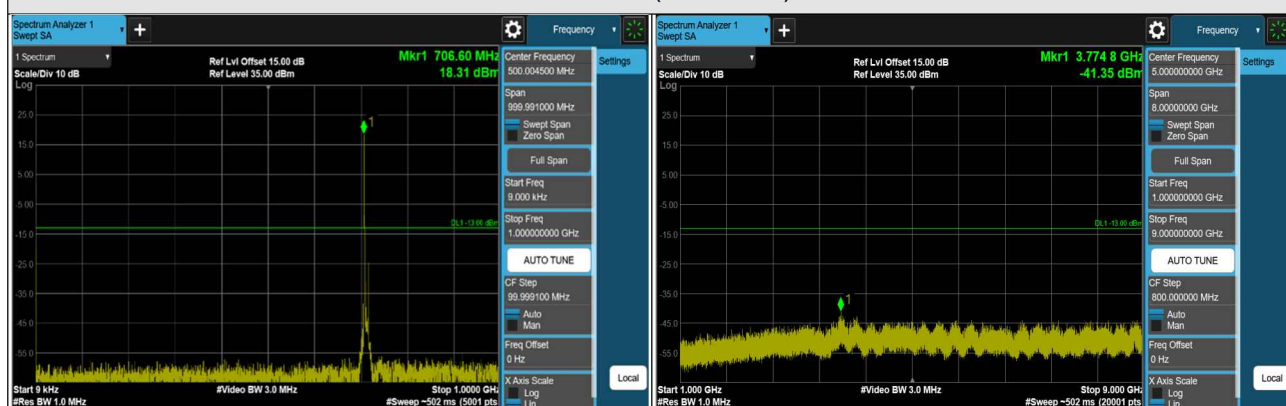

LTE Band 12 (Channel Bandwidth 3MHz)

CH 23025 (700.5MHz)

CH 23095 (707.5MHz)

CH 23165 (714.5MHz)

*The 9kHz signal over the limit is from Spectrum.

LTE Band 12 (Channel Bandwidth 5MHz)

CH 23035 (701.5MHz)

CH 23095 (707.5MHz)

CH 23155 (713.5MHz)

*The 9kHz signal over the limit is from Spectrum.

LTE Band 12 (Channel Bandwidth 10MHz)

CH 23060 (704MHz)

CH 23095 (707.5MHz)

CH 23130 (711MHz)

*The 9kHz signal over the limit is from Spectrum.

LTE Band 17 (Channel Bandwidth 5MHz)

CH 23755 (706.5MHz)

CH 23790 (710MHz)

CH 23825 (713.5MHz)

*The 9kHz signal over the limit is from Spectrum.

LTE Band 17 (Channel Bandwidth 10MHz)

CH 23780 (709MHz)

CH 23790 (710MHz)

CH 23800 (711MHz)

*The 9kHz signal over the limit is from Spectrum.