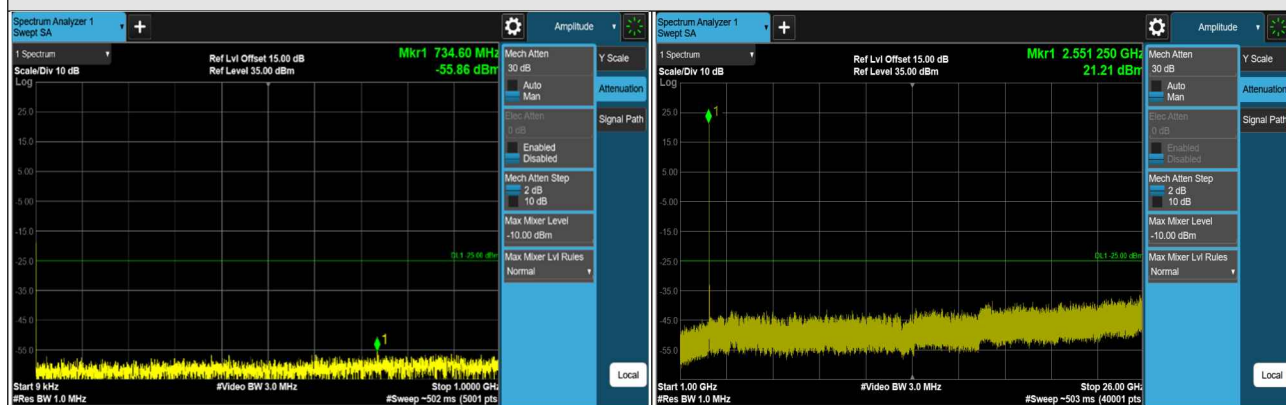

LTE Band 7 (Channel Bandwidth 15MHz)

CH 20825 (2507.5MHz)

CH 21100 (2535MHz)

CH 21375 (2562.5MHz)

*The 9kHz signal over the limit is from Spectrum.

LTE Band 7 (Channel Bandwidth 20MHz)

CH 20850 (2510MHz)

CH 21100 (2535MHz)

CH 21350 (2560MHz)

*The 9kHz signal over the limit is from Spectrum.

LTE Band 12 (Channel Bandwidth 1.4MHz)

CH 23017 (699.7MHz)

CH 23095 (707.5MHz)

CH 23173 (715.3MHz)

*The 9kHz signal over the limit is from Spectrum.

LTE Band 12 (Channel Bandwidth 3MHz)

CH 23025 (700.5MHz)

CH 23095 (707.5MHz)

CH 23165 (714.5MHz)

*The 9kHz signal over the limit is from Spectrum.

LTE Band 12 (Channel Bandwidth 5MHz)

CH 23035 (701.5MHz)

CH 23095 (707.5MHz)

CH 23155 (713.5MHz)

*The 9kHz signal over the limit is from Spectrum.

LTE Band 12 (Channel Bandwidth 10MHz)

CH 23060 (704MHz)

CH 23095 (707.5MHz)

CH 23130 (711MHz)

*The 9kHz signal over the limit is from Spectrum.