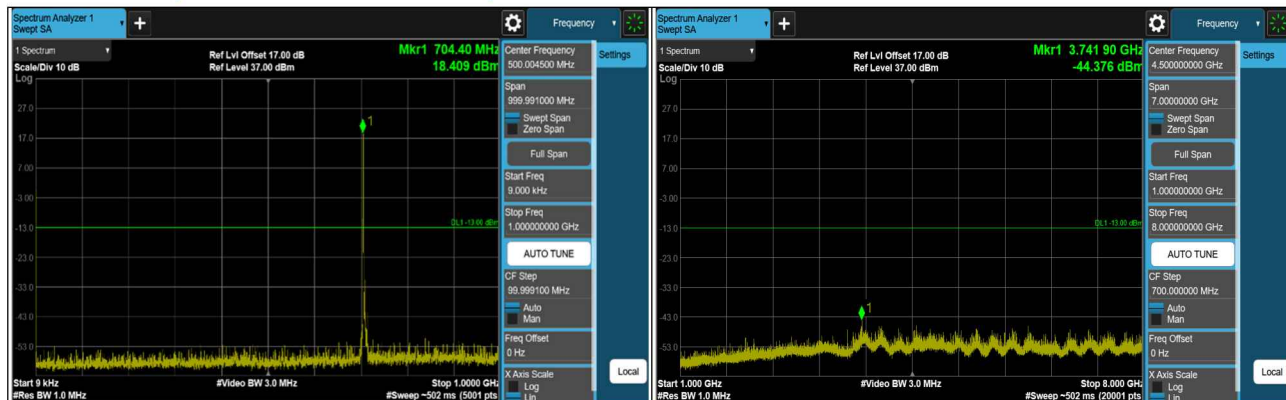

LTE Band 12 (Channel Bandwidth 3MHz)

CH 23025 (700.5MHz)

CH 23095 (707.5MHz)

CH 23165 (714.5MHz)

*The 9kHz signal over the limit is from Spectrum.

LTE Band 12 (Channel Bandwidth 5MHz)

CH 23035 (701.5MHz)

CH 23095 (707.5MHz)

CH 23155 (713.5MHz)

*The 9kHz signal over the limit is from Spectrum.

LTE Band 12 (Channel Bandwidth 10MHz)

CH 23060 (704MHz)

CH 23095 (707.5MHz)

CH 23130 (711MHz)

*The 9kHz signal over the limit is from Spectrum.

LTE Band 17 (Channel Bandwidth 5MHz)

CH 23755 (706.5MHz)

CH 23790 (710MHz)

CH 23825 (713.5MHz)

*The 9kHz signal over the limit is from Spectrum.

LTE Band 17 (Channel Bandwidth 10MHz)

CH 23780 (709MHz)

CH 23790 (710MHz)