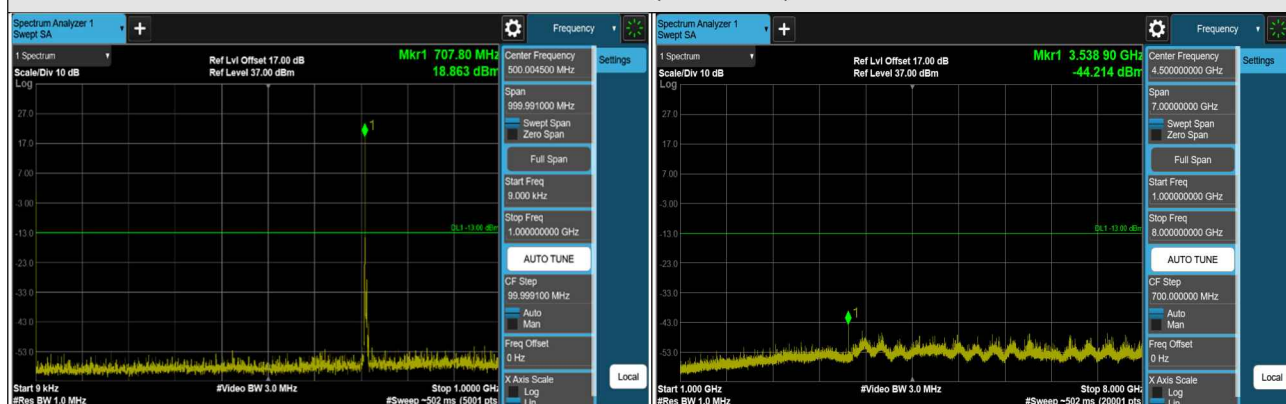

LTE Band 12 (Channel Bandwidth 3MHz)

CH 23025 (700.5MHz)

CH 23095 (707.5MHz)

CH 23165 (714.5MHz)

*The 9kHz signal over the limit is from Spectrum.

LTE Band 12 (Channel Bandwidth 5MHz)

CH 23035 (701.5MHz)

CH 23095 (707.5MHz)

CH 23155 (713.5MHz)

*The 9kHz signal over the limit is from Spectrum.

LTE Band 12 (Channel Bandwidth 10MHz)

CH 23060 (704MHz)

CH 23095 (707.5MHz)

CH 23130 (711MHz)

*The 9kHz signal over the limit is from Spectrum.

LTE Band 17 (Channel Bandwidth 5MHz)

CH 23755 (706.5MHz)

CH 23790 (710MHz)

CH 23825 (713.5MHz)

*The 9kHz signal over the limit is from Spectrum.

LTE Band 17 (Channel Bandwidth 10MHz)

CH 23780 (709MHz)

CH 23790 (710MHz)

CH 23800 (711MHz)

*The 9kHz signal over the limit is from Spectrum.