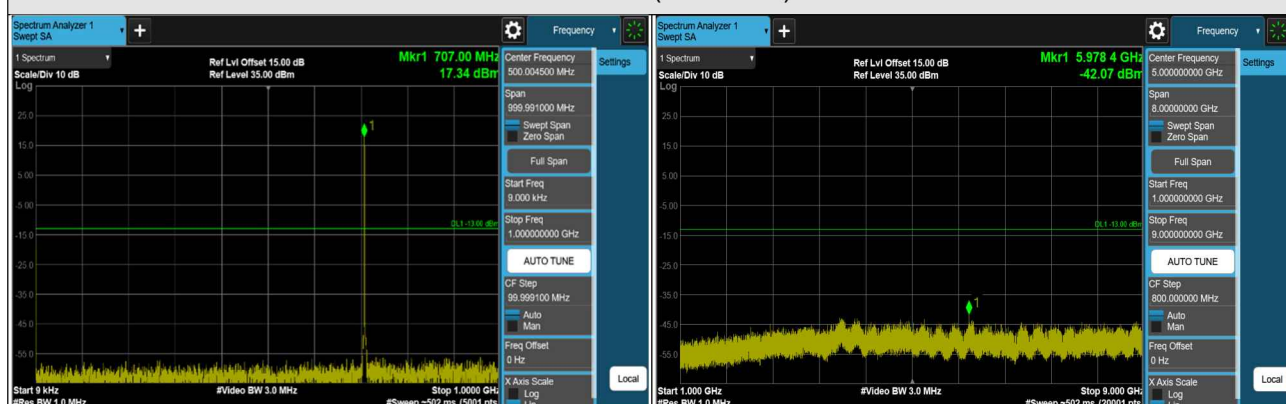

LTE Band 7 (Channel Bandwidth 15MHz)

CH 20825 (2507.5MHz)

CH 21100 (2535MHz)

CH 21375 (2562.5MHz)

*The 9kHz signal over the limit is from Spectrum.

LTE Band 7 (Channel Bandwidth 20MHz)

CH 20850 (2510MHz)

CH 21100 (2535MHz)

CH 21350 (2560MHz)

*The 9kHz signal over the limit is from Spectrum.

LTE Band 12 (Channel Bandwidth 1.4MHz)

CH 23017 (699.7MHz)

CH 23095 (707.5MHz)

CH 23173 (715.3MHz)

*The 9kHz signal over the limit is from Spectrum.

LTE Band 12 (Channel Bandwidth 3MHz)

CH 23025 (700.5MHz)

CH 23095 (707.5MHz)

CH 23165 (714.5MHz)

*The 9kHz signal over the limit is from Spectrum.

LTE Band 12 (Channel Bandwidth 5MHz)

CH 23035 (701.5MHz)

CH 23095 (707.5MHz)

CH 23155 (713.5MHz)

*The 9kHz signal over the limit is from Spectrum.

LTE Band 12 (Channel Bandwidth 10MHz)

CH 23060 (704MHz)

CH 23095 (707.5MHz)

CH 23130 (711MHz)

*The 9kHz signal over the limit is from Spectrum.