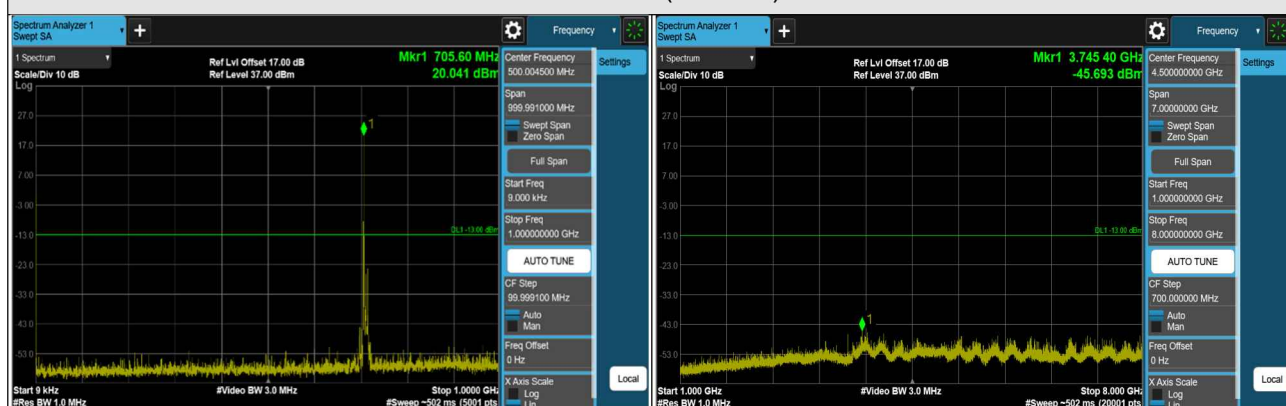

CH 23155 (713.5MHz)

*The 9kHz signal over the limit is from Spectrum.

LTE Band 12 (Channel Bandwidth 10MHz)

CH 23060 (704MHz)

CH 23095 (707.5MHz)

CH 23130 (711MHz)

*The 9kHz signal over the limit is from Spectrum.

LTE Band 17 (Channel Bandwidth 5MHz)

CH 23755 (706.5MHz)

CH 23790 (710MHz)

CH 23825 (713.5MHz)

*The 9kHz signal over the limit is from Spectrum.

LTE Band 17 (Channel Bandwidth 10MHz)

CH 23780 (709MHz)

CH 23790 (710MHz)

CH 23800 (711MHz)

*The 9kHz signal over the limit is from Spectrum.