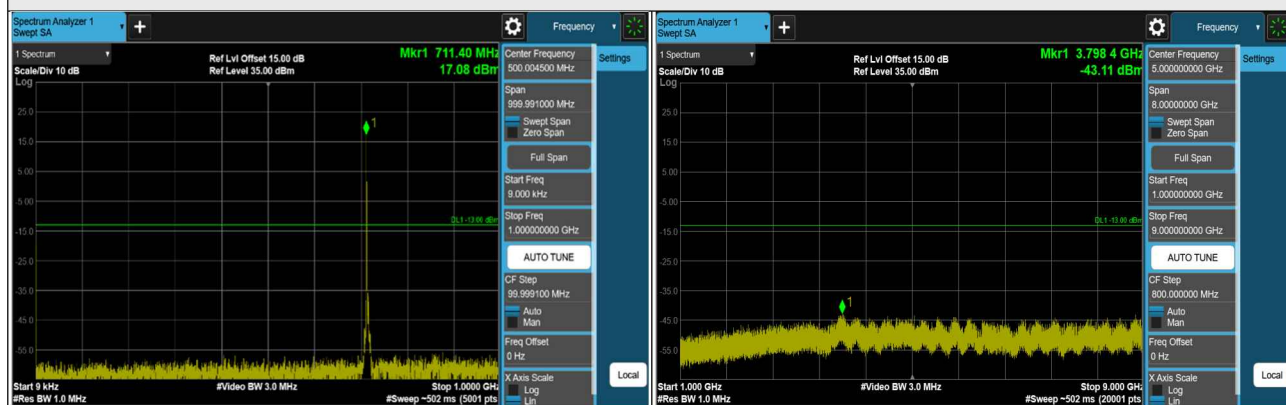

CH 21350 (2560MHz)

*The 9kHz signal over the limit is from Spectrum.

LTE Band 12 (Channel Bandwidth 1.4MHz)

CH 23017 (699.7MHz)

CH 23095 (707.5MHz)

CH 23173 (715.3MHz)

*The 9kHz signal over the limit is from Spectrum.

LTE Band 12 (Channel Bandwidth 3MHz)

CH 23025 (700.5MHz)

CH 23095 (707.5MHz)

CH 23165 (714.5MHz)

*The 9kHz signal over the limit is from Spectrum.

LTE Band 12 (Channel Bandwidth 5MHz)

CH 23035 (701.5MHz)

CH 23095 (707.5MHz)

CH 23155 (713.5MHz)

*The 9kHz signal over the limit is from Spectrum.

LTE Band 12 (Channel Bandwidth 10MHz)

CH 23060 (704MHz)

CH 23095 (707.5MHz)

CH 23130 (711MHz)

*The 9kHz signal over the limit is from Spectrum.

LTE Band 17 (Channel Bandwidth 5MHz)

CH 23755 (706.5MHz)

CH 23790 (710MHz)

CH 23825 (713.5MHz)

*The 9kHz signal over the limit is from Spectrum.

LTE Band 17 (Channel Bandwidth 10MHz)

CH 23780 (709MHz)

CH 23790 (710MHz)