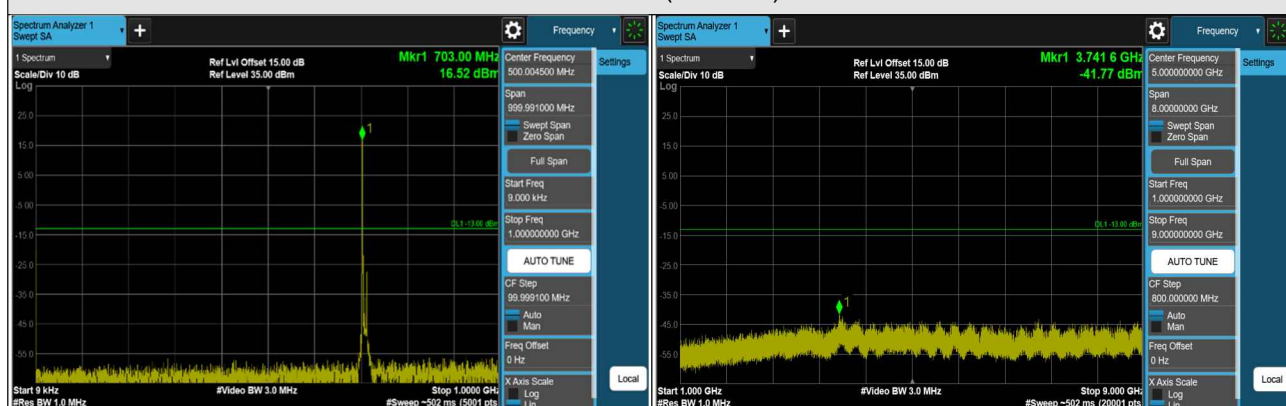

CH 21350 (2560MHz)

*The 9kHz signal over the limit is from Spectrum.

LTE Band 12 (Channel Bandwidth 1.4MHz)

CH 23017 (699.7MHz)

CH 23095 (707.5MHz)

CH 23173 (715.3MHz)

*The 9kHz signal over the limit is from Spectrum.

LTE Band 12 (Channel Bandwidth 3MHz)

CH 23025 (700.5MHz)

CH 23095 (707.5MHz)

CH 23165 (714.5MHz)

*The 9kHz signal over the limit is from Spectrum.

LTE Band 12 (Channel Bandwidth 5MHz)

CH 23035 (701.5MHz)

CH 23095 (707.5MHz)

CH 23155 (713.5MHz)

*The 9kHz signal over the limit is from Spectrum.

LTE Band 12 (Channel Bandwidth 10MHz)

CH 23060 (704MHz)

CH 23095 (707.5MHz)

CH 23130 (711MHz)

*The 9kHz signal over the limit is from Spectrum.

LTE Band 17 (Channel Bandwidth 5MHz)

CH 23755 (706.5MHz)

CH 23790 (710MHz)

CH 23825 (713.5MHz)

*The 9kHz signal over the limit is from Spectrum.

LTE Band 17 (Channel Bandwidth 10MHz)

CH 23780 (709MHz)

CH 23790 (710MHz)