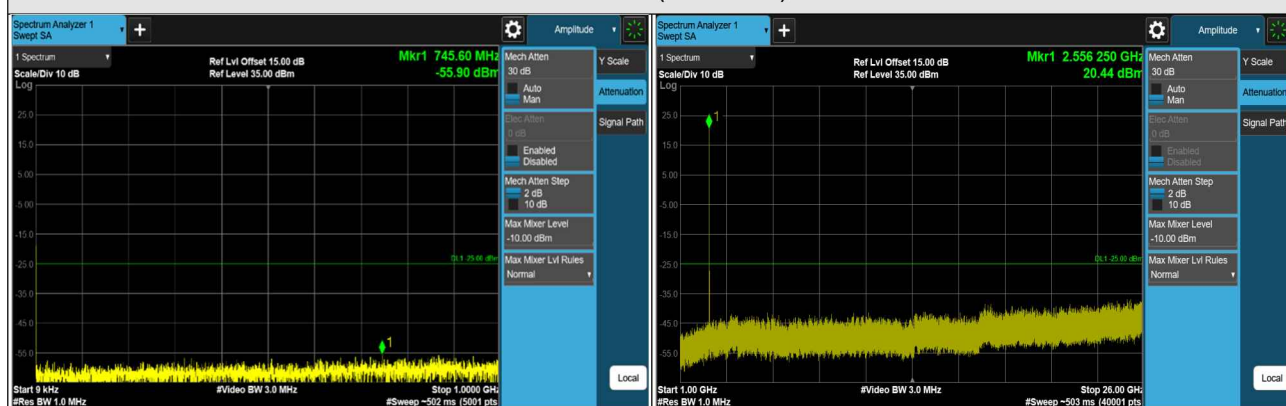

LTE Band 7 (Channel Bandwidth 15MHz)

CH 20825 (2507.5MHz)

CH 21100 (2535MHz)

CH 21375 (2562.5MHz)

*The 9kHz signal over the limit is from Spectrum.

LTE Band 7 (Channel Bandwidth 20MHz)

CH 20850 (2510MHz)

CH 21100 (2535MHz)

CH 21350 (2560MHz)

*The 9kHz signal over the limit is from Spectrum.

LTE Band 12 (Channel Bandwidth 1.4MHz)

CH 23017 (699.7MHz)

CH 23095 (707.5MHz)

CH 23173 (715.3MHz)

*The 9kHz signal over the limit is from Spectrum.

LTE Band 12 (Channel Bandwidth 3MHz)

CH 23025 (700.5MHz)

CH 23095 (707.5MHz)

CH 23165 (714.5MHz)

*The 9kHz signal over the limit is from Spectrum.

LTE Band 12 (Channel Bandwidth 5MHz)

CH 23035 (701.5MHz)

CH 23095 (707.5MHz)

CH 23155 (713.5MHz)

*The 9kHz signal over the limit is from Spectrum.

LTE Band 12 (Channel Bandwidth 10MHz)

CH 23060 (704MHz)

CH 23095 (707.5MHz)

CH 23130 (711MHz)

*The 9kHz signal over the limit is from Spectrum.