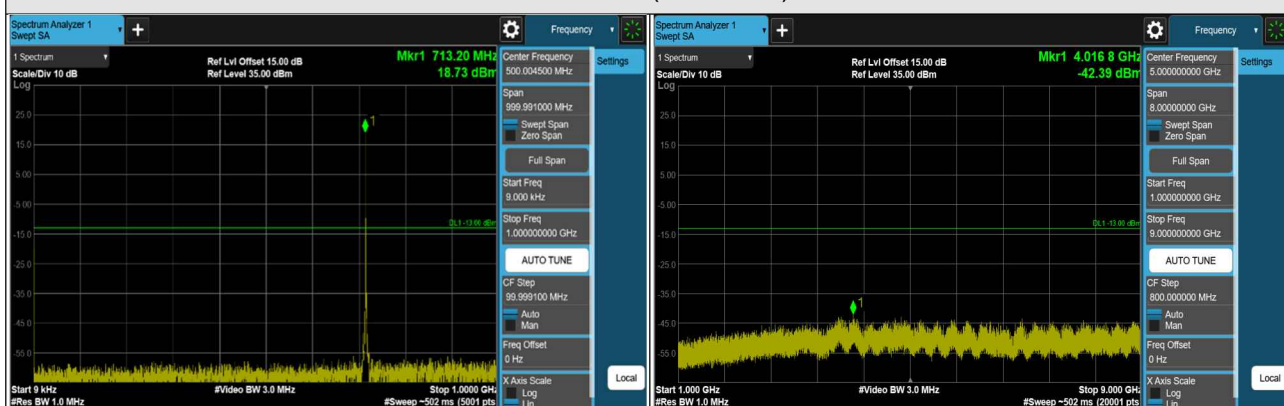

LTE Band 7 (Channel Bandwidth 15MHz)

CH 20825 (2507.5MHz)

CH 21100 (2535MHz)

CH 21375 (2562.5MHz)

*The 9kHz signal over the limit is from Spectrum.

LTE Band 7 (Channel Bandwidth 20MHz)

CH 20850 (2510MHz)

CH 21100 (2535MHz)

CH 21350 (2560MHz)

*The 9kHz signal over the limit is from Spectrum.

LTE Band 12 (Channel Bandwidth 1.4MHz)

CH 23017 (699.7MHz)

CH 23095 (707.5MHz)

CH 23173 (715.3MHz)

*The 9kHz signal over the limit is from Spectrum.

LTE Band 12 (Channel Bandwidth 3MHz)

CH 23025 (700.5MHz)

CH 23095 (707.5MHz)

CH 23165 (714.5MHz)

*The 9kHz signal over the limit is from Spectrum.

LTE Band 12 (Channel Bandwidth 5MHz)

CH 23035 (701.5MHz)

CH 23095 (707.5MHz)

CH 23155 (713.5MHz)

*The 9kHz signal over the limit is from Spectrum.

LTE Band 12 (Channel Bandwidth 10MHz)

CH 23060 (704MHz)

CH 23095 (707.5MHz)

CH 23130 (711MHz)

*The 9kHz signal over the limit is from Spectrum.