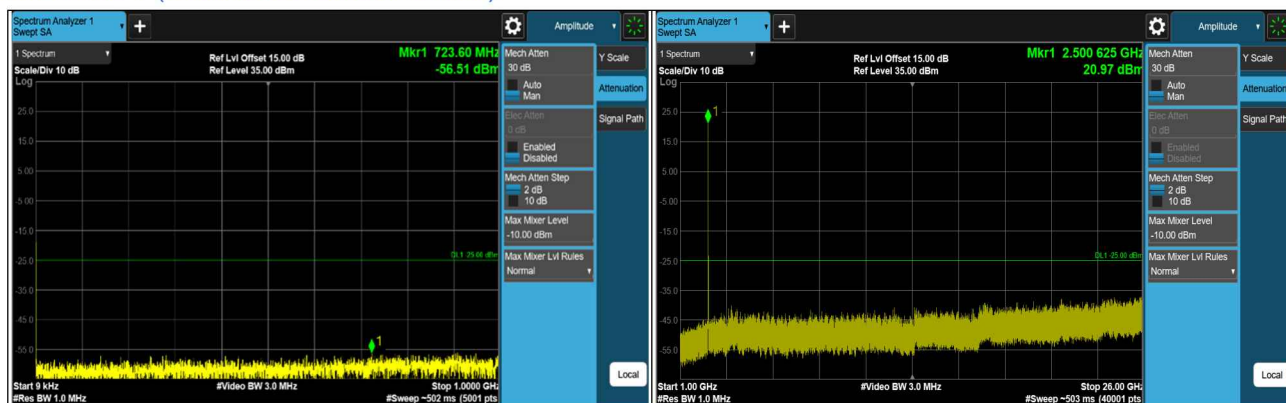

LTE Band 7 (Channel Bandwidth 15MHz)

CH 20825 (2507.5MHz)

CH 21100 (2535MHz)

CH 21375 (2562.5MHz)

*The 9kHz signal over the limit is from Spectrum.

LTE Band 7 (Channel Bandwidth 20MHz)

CH 20850 (2510MHz)

CH 21100 (2535MHz)

CH 21350 (2560MHz)

*The 9kHz signal over the limit is from Spectrum.

LTE Band 12 (Channel Bandwidth 1.4MHz)

CH 23017 (699.7MHz)

CH 23095 (707.5MHz)

CH 23173 (715.3MHz)

*The 9kHz signal over the limit is from Spectrum.

LTE Band 12 (Channel Bandwidth 3MHz)

CH 23025 (700.5MHz)

CH 23095 (707.5MHz)

CH 23165 (714.5MHz)

*The 9kHz signal over the limit is from Spectrum.

LTE Band 12 (Channel Bandwidth 5MHz)

CH 23035 (701.5MHz)

CH 23095 (707.5MHz)

CH 23155 (713.5MHz)

*The 9kHz signal over the limit is from Spectrum.

LTE Band 12 (Channel Bandwidth 10MHz)

CH 23060 (704MHz)

CH 23095 (707.5MHz)

CH 23130 (711MHz)

*The 9kHz signal over the limit is from Spectrum.