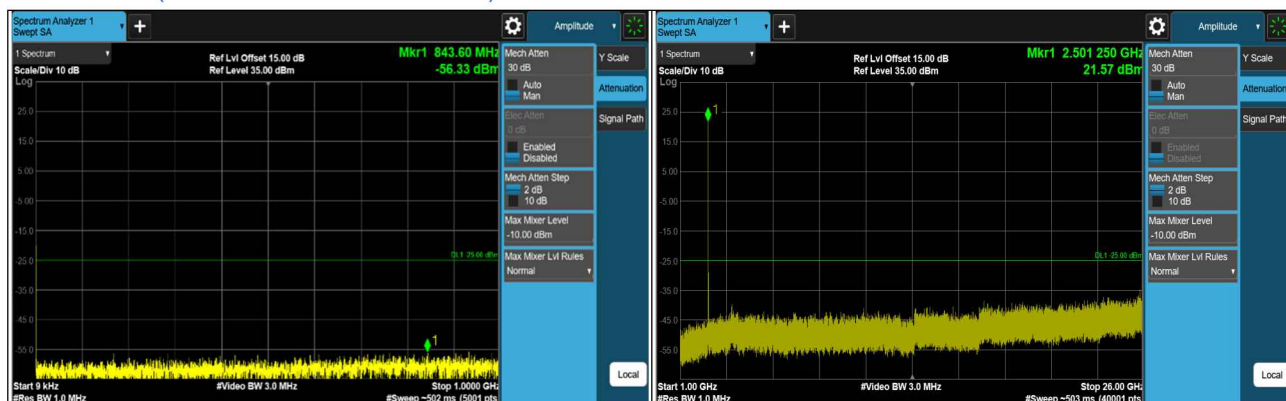

LTE Band 7 (Channel Bandwidth 15MHz)

CH 20825 (2507.5MHz)

CH 21100 (2535MHz)

CH 21375 (2562.5MHz)

*The 9kHz signal over the limit is from Spectrum.

LTE Band 7 (Channel Bandwidth 20MHz)

CH 20850 (2510MHz)

CH 21100 (2535MHz)

CH 21350 (2560MHz)

*The 9kHz signal over the limit is from Spectrum.

LTE Band 12 (Channel Bandwidth 1.4MHz)

CH 23017 (699.7MHz)

CH 23095 (707.5MHz)

CH 23173 (715.3MHz)

*The 9kHz signal over the limit is from Spectrum.

LTE Band 12 (Channel Bandwidth 3MHz)

CH 23025 (700.5MHz)

CH 23095 (707.5MHz)

CH 23165 (714.5MHz)

*The 9kHz signal over the limit is from Spectrum.

LTE Band 12 (Channel Bandwidth 5MHz)

CH 23035 (701.5MHz)

CH 23095 (707.5MHz)

CH 23155 (713.5MHz)

*The 9kHz signal over the limit is from Spectrum.

LTE Band 12 (Channel Bandwidth 10MHz)

CH 23060 (704MHz)

CH 23095 (707.5MHz)

CH 23130 (711MHz)

*The 9kHz signal over the limit is from Spectrum.