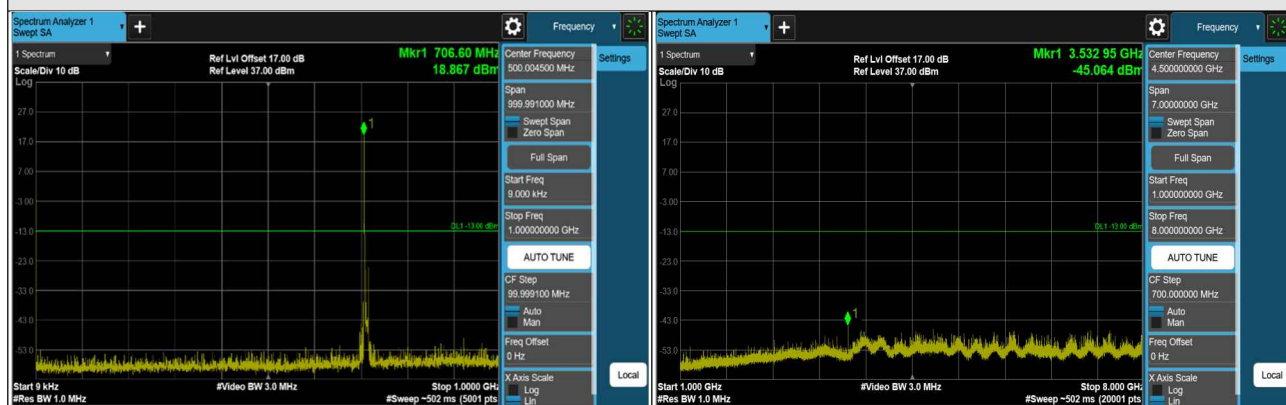

CH 23155 (713.5MHz)

*The 9kHz signal over the limit is from Spectrum.

LTE Band 12 (Channel Bandwidth 10MHz)

CH 23060 (704MHz)

CH 23095 (707.5MHz)

CH 23130 (711MHz)

*The 9kHz signal over the limit is from Spectrum.

LTE Band 17 (Channel Bandwidth 5MHz)

CH 23755 (706.5MHz)

CH 23790 (710MHz)

CH 23825 (713.5MHz)

*The 9kHz signal over the limit is from Spectrum.

LTE Band 17 (Channel Bandwidth 10MHz)

CH 23780 (709MHz)

CH 23790 (710MHz)

CH 23800 (711MHz)

*The 9kHz signal over the limit is from Spectrum.