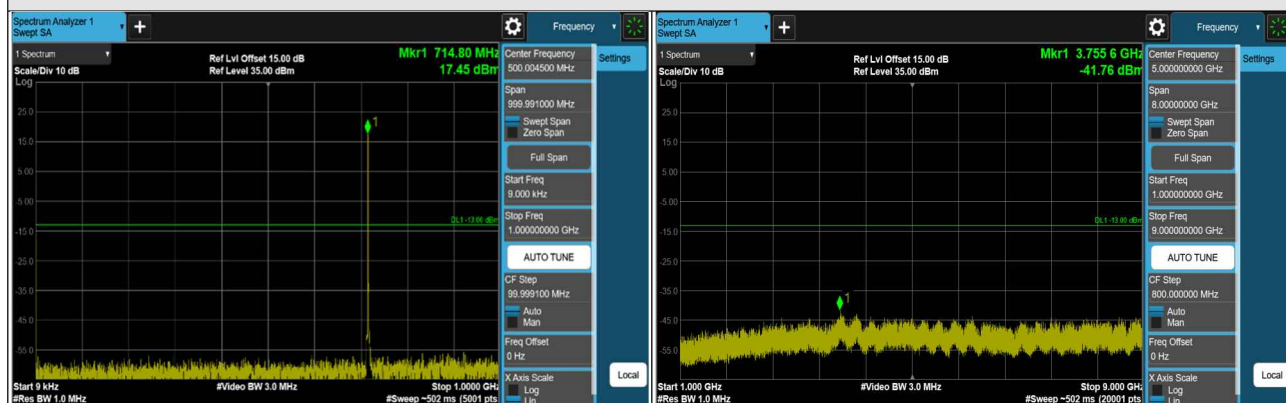

LTE Band 7 (Channel Bandwidth 15MHz)

CH 20825 (2507.5MHz)

CH 21100 (2535MHz)

CH 21375 (2562.5MHz)

*The 9kHz signal over the limit is from Spectrum.

LTE Band 7 (Channel Bandwidth 20MHz)

CH 20850 (2510MHz)

CH 21100 (2535MHz)

CH 21350 (2560MHz)

*The 9kHz signal over the limit is from Spectrum.

LTE Band 12 (Channel Bandwidth 1.4MHz)

CH 23017 (699.7MHz)

CH 23095 (707.5MHz)

CH 23173 (715.3MHz)

*The 9kHz signal over the limit is from Spectrum.

LTE Band 12 (Channel Bandwidth 3MHz)

CH 23025 (700.5MHz)

CH 23095 (707.5MHz)

CH 23165 (714.5MHz)

*The 9kHz signal over the limit is from Spectrum.

LTE Band 12 (Channel Bandwidth 5MHz)

CH 23035 (701.5MHz)

CH 23095 (707.5MHz)

CH 23155 (713.5MHz)

*The 9kHz signal over the limit is from Spectrum.

LTE Band 12 (Channel Bandwidth 10MHz)

CH 23060 (704MHz)

CH 23095 (707.5MHz)

CH 23130 (711MHz)

*The 9kHz signal over the limit is from Spectrum.