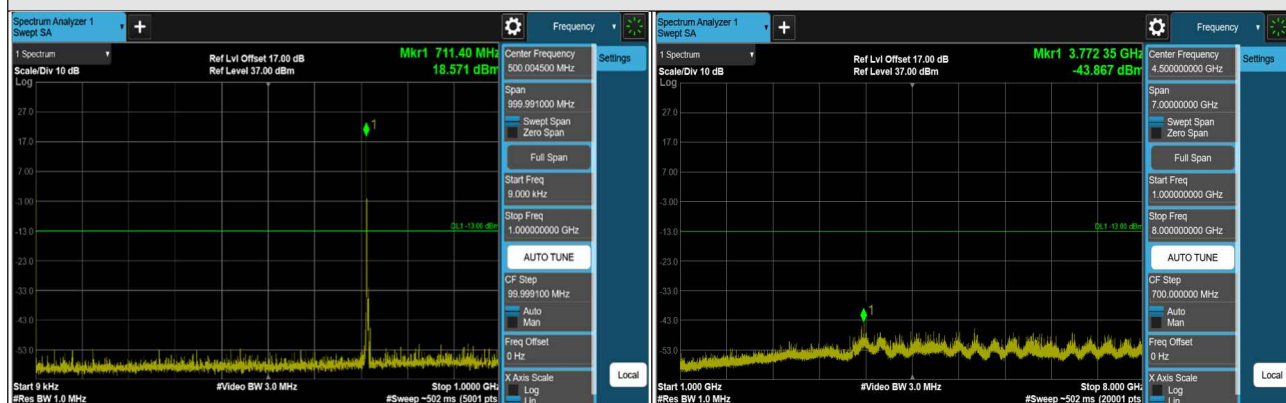

LTE Band 12 (Channel Bandwidth 3MHz)

CH 23025 (700.5MHz)

CH 23095 (707.5MHz)

CH 23165 (714.5MHz)

*The 9kHz signal over the limit is from Spectrum.

LTE Band 12 (Channel Bandwidth 5MHz)

CH 23035 (701.5MHz)

CH 23095 (707.5MHz)

CH 23155 (713.5MHz)

*The 9kHz signal over the limit is from Spectrum.

LTE Band 12 (Channel Bandwidth 10MHz)

CH 23060 (704MHz)

CH 23095 (707.5MHz)

CH 23130 (711MHz)

*The 9kHz signal over the limit is from Spectrum.

LTE Band 17 (Channel Bandwidth 5MHz)

CH 23755 (706.5MHz)

CH 23790 (710MHz)

CH 23825 (713.5MHz)

*The 9kHz signal over the limit is from Spectrum.

LTE Band 17 (Channel Bandwidth 10MHz)

CH 23780 (709MHz)

CH 23790 (710MHz)