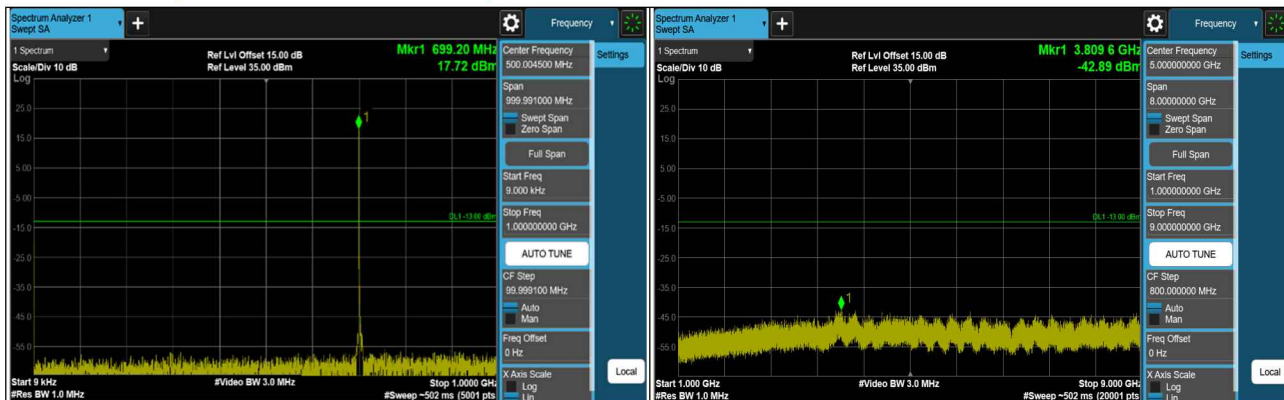

LTE Band 7 (Channel Bandwidth 15MHz)

CH 20825 (2507.5MHz)

CH 21100 (2535MHz)

CH 21375 (2562.5MHz)

*The 9kHz signal over the limit is from Spectrum.

LTE Band 7 (Channel Bandwidth 20MHz)

CH 20850 (2510MHz)

CH 21100 (2535MHz)

CH 21350 (2560MHz)

*The 9kHz signal over the limit is from Spectrum.

LTE Band 12 (Channel Bandwidth 1.4MHz)

CH 23017 (699.7MHz)

CH 23095 (707.5MHz)

CH 23173 (715.3MHz)

*The 9kHz signal over the limit is from Spectrum.

LTE Band 12 (Channel Bandwidth 3MHz)

CH 23025 (700.5MHz)

CH 23095 (707.5MHz)

CH 23165 (714.5MHz)

*The 9kHz signal over the limit is from Spectrum.

LTE Band 12 (Channel Bandwidth 5MHz)

CH 23035 (701.5MHz)

CH 23095 (707.5MHz)

CH 23155 (713.5MHz)

*The 9kHz signal over the limit is from Spectrum.

LTE Band 12 (Channel Bandwidth 10MHz)

CH 23060 (704MHz)

CH 23095 (707.5MHz)

CH 23130 (711MHz)

*The 9kHz signal over the limit is from Spectrum.