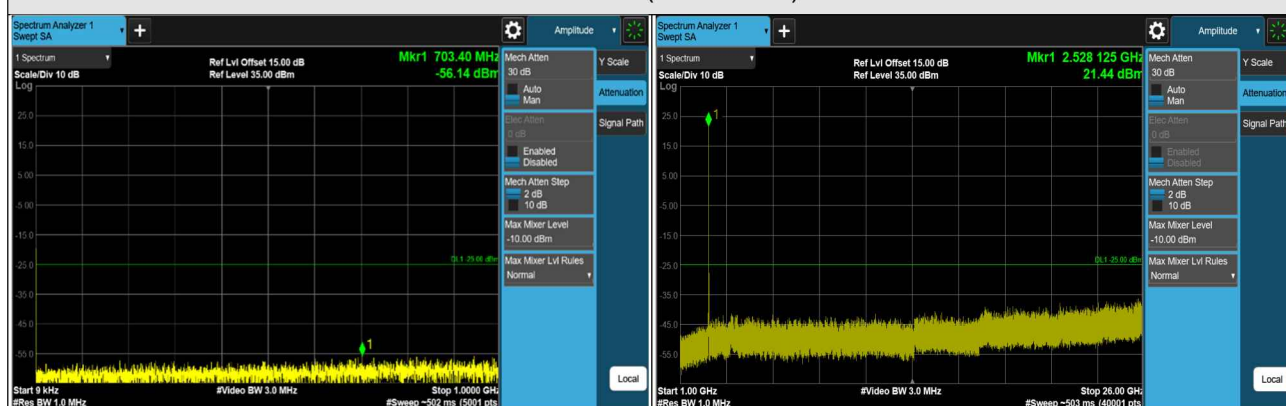

LTE Band 7 (Channel Bandwidth 15MHz)

CH 20825 (2507.5MHz)

CH 21100 (2535MHz)

CH 21375 (2562.5MHz)

*The 9kHz signal over the limit is from Spectrum.

LTE Band 7 (Channel Bandwidth 20MHz)

CH 20850 (2510MHz)

CH 21100 (2535MHz)

CH 21350 (2560MHz)

*The 9kHz signal over the limit is from Spectrum.

LTE Band 12 (Channel Bandwidth 1.4MHz)

CH 23017 (699.7MHz)

CH 23095 (707.5MHz)

CH 23173 (715.3MHz)

*The 9kHz signal over the limit is from Spectrum.

LTE Band 12 (Channel Bandwidth 3MHz)

CH 23025 (700.5MHz)

CH 23095 (707.5MHz)

CH 23165 (714.5MHz)

*The 9kHz signal over the limit is from Spectrum.

LTE Band 12 (Channel Bandwidth 5MHz)

CH 23035 (701.5MHz)

CH 23095 (707.5MHz)

CH 23155 (713.5MHz)

*The 9kHz signal over the limit is from Spectrum.

LTE Band 12 (Channel Bandwidth 10MHz)

CH 23060 (704MHz)

CH 23095 (707.5MHz)

CH 23130 (711MHz)

*The 9kHz signal over the limit is from Spectrum.