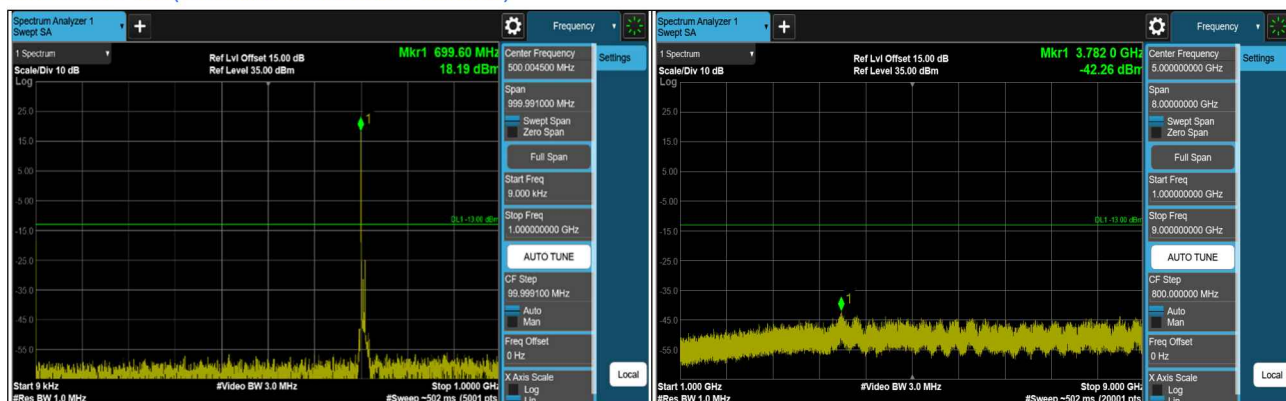

CH 21350 (2560MHz)

*The 9kHz signal over the limit is from Spectrum.

LTE Band 12 (Channel Bandwidth 1.4MHz)

CH 23017 (699.7MHz)

CH 23095 (707.5MHz)

CH 23173 (715.3MHz)

*The 9kHz signal over the limit is from Spectrum.

LTE Band 12 (Channel Bandwidth 3MHz)

CH 23025 (700.5MHz)

CH 23095 (707.5MHz)

CH 23165 (714.5MHz)

*The 9kHz signal over the limit is from Spectrum.

LTE Band 12 (Channel Bandwidth 5MHz)

CH 23035 (701.5MHz)

CH 23095 (707.5MHz)

CH 23155 (713.5MHz)

*The 9kHz signal over the limit is from Spectrum.

LTE Band 12 (Channel Bandwidth 10MHz)

CH 23060 (704MHz)

CH 23095 (707.5MHz)

CH 23130 (711MHz)

*The 9kHz signal over the limit is from Spectrum.

LTE Band 17 (Channel Bandwidth 5MHz)

CH 23755 (706.5MHz)

CH 23790 (710MHz)

CH 23825 (713.5MHz)

*The 9kHz signal over the limit is from Spectrum.

LTE Band 17 (Channel Bandwidth 10MHz)

CH 23780 (709MHz)

CH 23790 (710MHz)