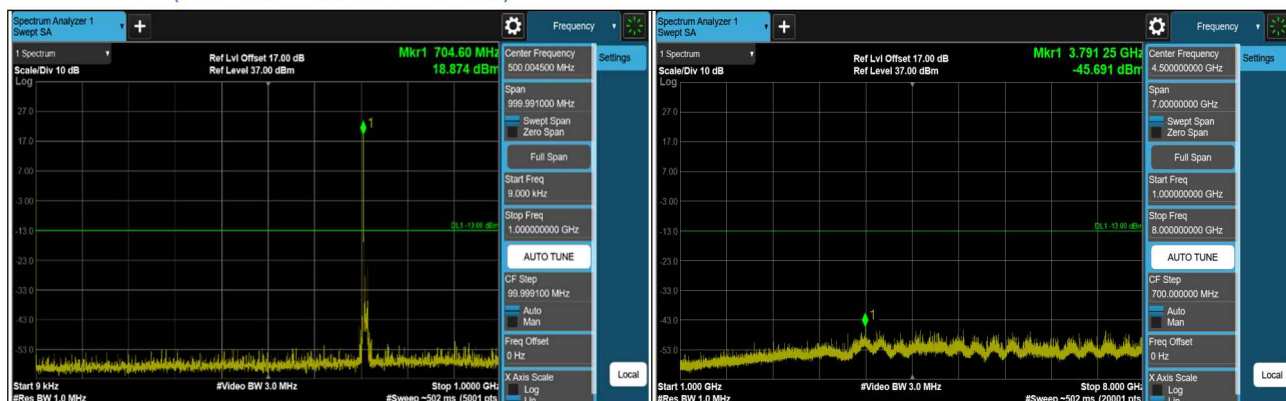

CH 23155 (713.5MHz)

*The 9kHz signal over the limit is from Spectrum.

LTE Band 12 (Channel Bandwidth 10MHz)

CH 23060 (704MHz)

CH 23095 (707.5MHz)

CH 23130 (711MHz)

*The 9kHz signal over the limit is from Spectrum.

LTE Band 17 (Channel Bandwidth 5MHz)

CH 23755 (706.5MHz)

CH 23790 (710MHz)

CH 23825 (713.5MHz)

*The 9kHz signal over the limit is from Spectrum.

LTE Band 17 (Channel Bandwidth 10MHz)

CH 23780 (709MHz)

CH 23790 (710MHz)

CH 23800 (711MHz)

*The 9kHz signal over the limit is from Spectrum.