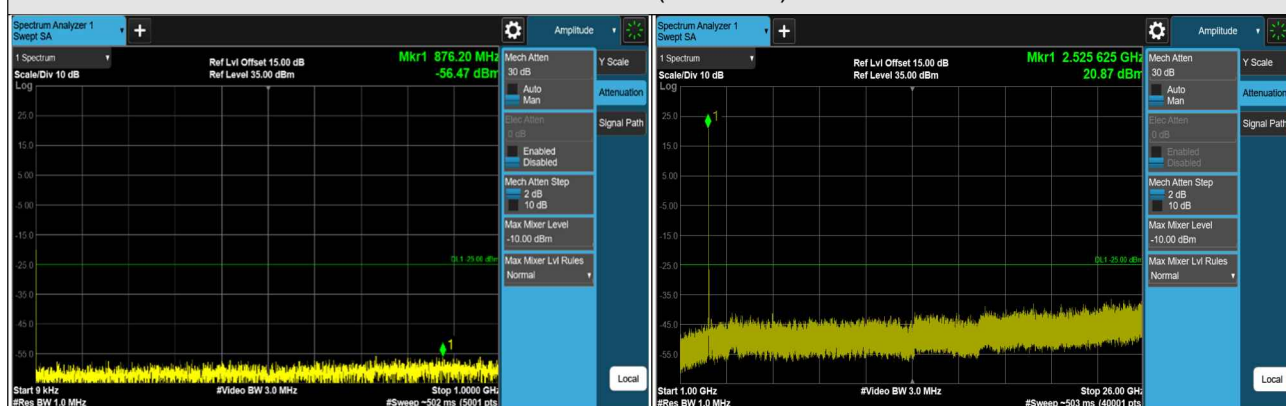

LTE Band 7 (Channel Bandwidth 15MHz)

CH 20825 (2507.5MHz)

CH 21100 (2535MHz)

CH 21375 (2562.5MHz)

*The 9kHz signal over the limit is from Spectrum.

LTE Band 7 (Channel Bandwidth 20MHz)

CH 20850 (2510MHz)

CH 21100 (2535MHz)

CH 21350 (2560MHz)

*The 9kHz signal over the limit is from Spectrum.

LTE Band 12 (Channel Bandwidth 1.4MHz)

CH 23017 (699.7MHz)

CH 23095 (707.5MHz)

CH 23173 (715.3MHz)

*The 9kHz signal over the limit is from Spectrum.

LTE Band 12 (Channel Bandwidth 3MHz)

CH 23025 (700.5MHz)

CH 23095 (707.5MHz)

CH 23165 (714.5MHz)

*The 9kHz signal over the limit is from Spectrum.

LTE Band 12 (Channel Bandwidth 5MHz)

CH 23035 (701.5MHz)

CH 23095 (707.5MHz)

CH 23155 (713.5MHz)

*The 9kHz signal over the limit is from Spectrum.

LTE Band 12 (Channel Bandwidth 10MHz)

CH 23060 (704MHz)

CH 23095 (707.5MHz)

CH 23130 (711MHz)

*The 9kHz signal over the limit is from Spectrum.