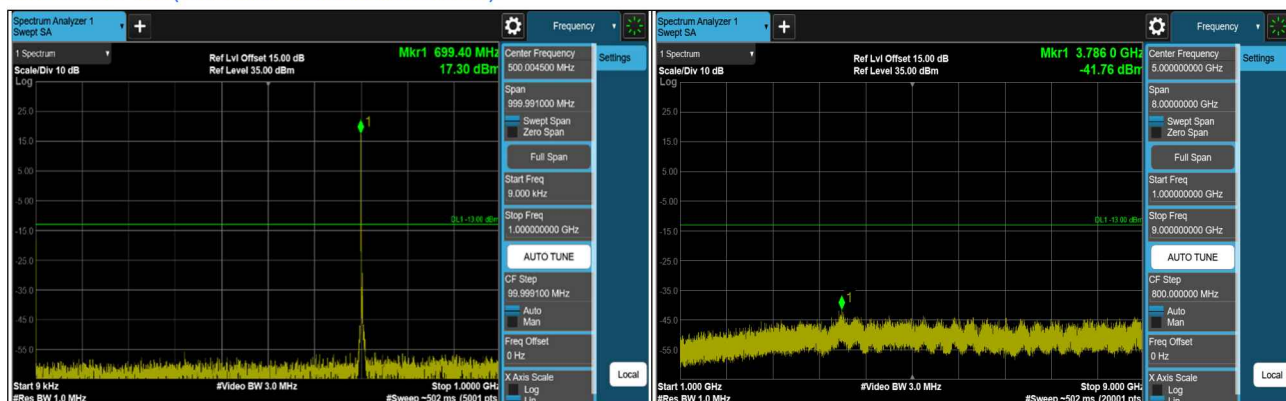

CH 21350 (2560MHz)

*The 9kHz signal over the limit is from Spectrum.

LTE Band 12 (Channel Bandwidth 1.4MHz)

CH 23017 (699.7MHz)

CH 23095 (707.5MHz)

CH 23173 (715.3MHz)

*The 9kHz signal over the limit is from Spectrum.

LTE Band 12 (Channel Bandwidth 3MHz)

CH 23025 (700.5MHz)

CH 23095 (707.5MHz)

CH 23165 (714.5MHz)

*The 9kHz signal over the limit is from Spectrum.

LTE Band 12 (Channel Bandwidth 5MHz)

CH 23035 (701.5MHz)

CH 23095 (707.5MHz)

CH 23155 (713.5MHz)

*The 9kHz signal over the limit is from Spectrum.

LTE Band 12 (Channel Bandwidth 10MHz)

CH 23060 (704MHz)

CH 23095 (707.5MHz)

CH 23130 (711MHz)

*The 9kHz signal over the limit is from Spectrum.

LTE Band 17 (Channel Bandwidth 5MHz)

CH 23755 (706.5MHz)

CH 23790 (710MHz)

CH 23825 (713.5MHz)

*The 9kHz signal over the limit is from Spectrum.

LTE Band 17 (Channel Bandwidth 10MHz)

CH 23780 (709MHz)

CH 23790 (710MHz)