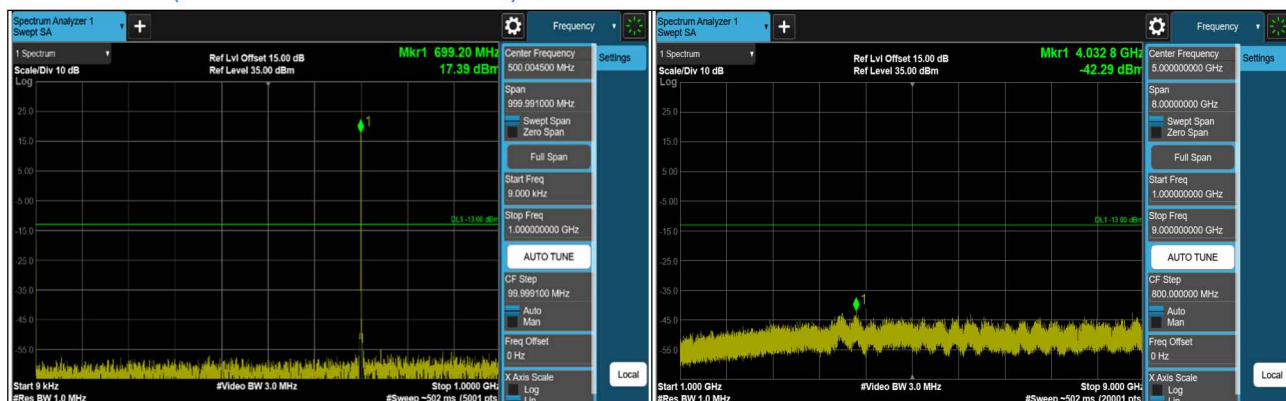

LTE Band 7 (Channel Bandwidth 15MHz)

CH 20825 (2507.5MHz)

CH 21100 (2535MHz)

CH 21375 (2562.5MHz)

*The 9kHz signal over the limit is from Spectrum.

LTE Band 7 (Channel Bandwidth 20MHz)

CH 20850 (2510MHz)

CH 21100 (2535MHz)

CH 21350 (2560MHz)

*The 9kHz signal over the limit is from Spectrum.

LTE Band 12 (Channel Bandwidth 1.4MHz)

CH 23017 (699.7MHz)

CH 23095 (707.5MHz)

CH 23173 (715.3MHz)

*The 9kHz signal over the limit is from Spectrum.

LTE Band 12 (Channel Bandwidth 3MHz)

CH 23025 (700.5MHz)

CH 23095 (707.5MHz)

CH 23165 (714.5MHz)

*The 9kHz signal over the limit is from Spectrum.

LTE Band 12 (Channel Bandwidth 5MHz)

CH 23035 (701.5MHz)

CH 23095 (707.5MHz)