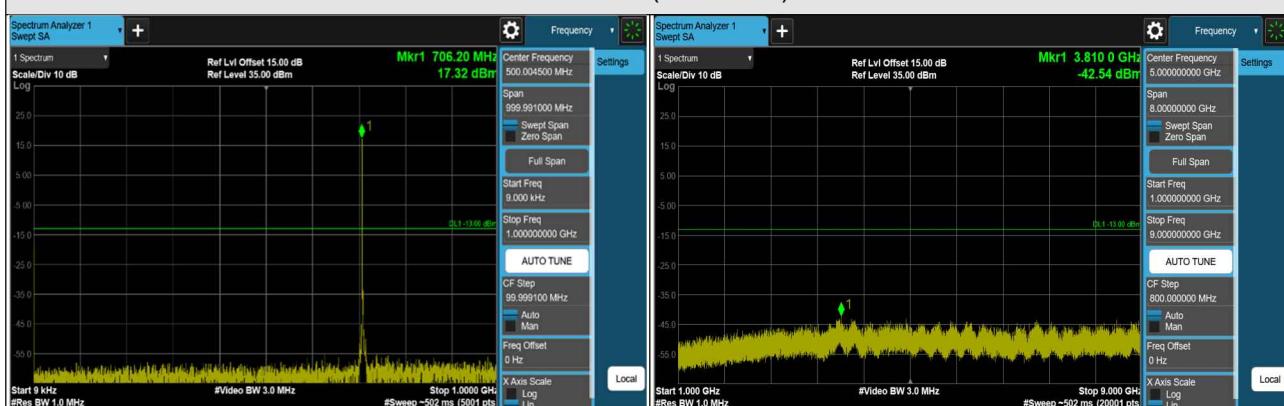

LTE Band 7 (Channel Bandwidth 15MHz)

CH 20825 (2507.5MHz)

CH 21100 (2535MHz)

CH 21375 (2562.5MHz)

*The 9kHz signal over the limit is from Spectrum.

LTE Band 7 (Channel Bandwidth 20MHz)

CH 20850 (2510MHz)

CH 21100 (2535MHz)

CH 21350 (2560MHz)

*The 9kHz signal over the limit is from Spectrum.

LTE Band 12 (Channel Bandwidth 1.4MHz)

CH 23017 (699.7MHz)

CH 23095 (707.5MHz)

CH 23173 (715.3MHz)

*The 9kHz signal over the limit is from Spectrum.

LTE Band 12 (Channel Bandwidth 3MHz)

CH 23025 (700.5MHz)

CH 23095 (707.5MHz)

CH 23165 (714.5MHz)

*The 9kHz signal over the limit is from Spectrum.

LTE Band 12 (Channel Bandwidth 5MHz)

CH 23035 (701.5MHz)

CH 23095 (707.5MHz)

CH 23155 (713.5MHz)

*The 9kHz signal over the limit is from Spectrum.

LTE Band 12 (Channel Bandwidth 10MHz)

CH 23060 (704MHz)

CH 23095 (707.5MHz)

CH 23130 (711MHz)

*The 9kHz signal over the limit is from Spectrum.