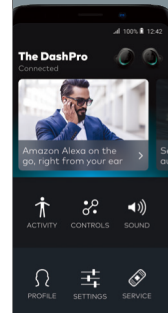

"The Dash Pro" won the
Global Mobile Award 2018

3 Sport Activity Tracking
Run Cycle Swim

IPX7 Waterproof
Waterproof down to
a depth of 1m for 30 mins

4GB Music Player
Store up to 1000 songs
on The Dash Pro

Audio Transparency
Hear the World
around you