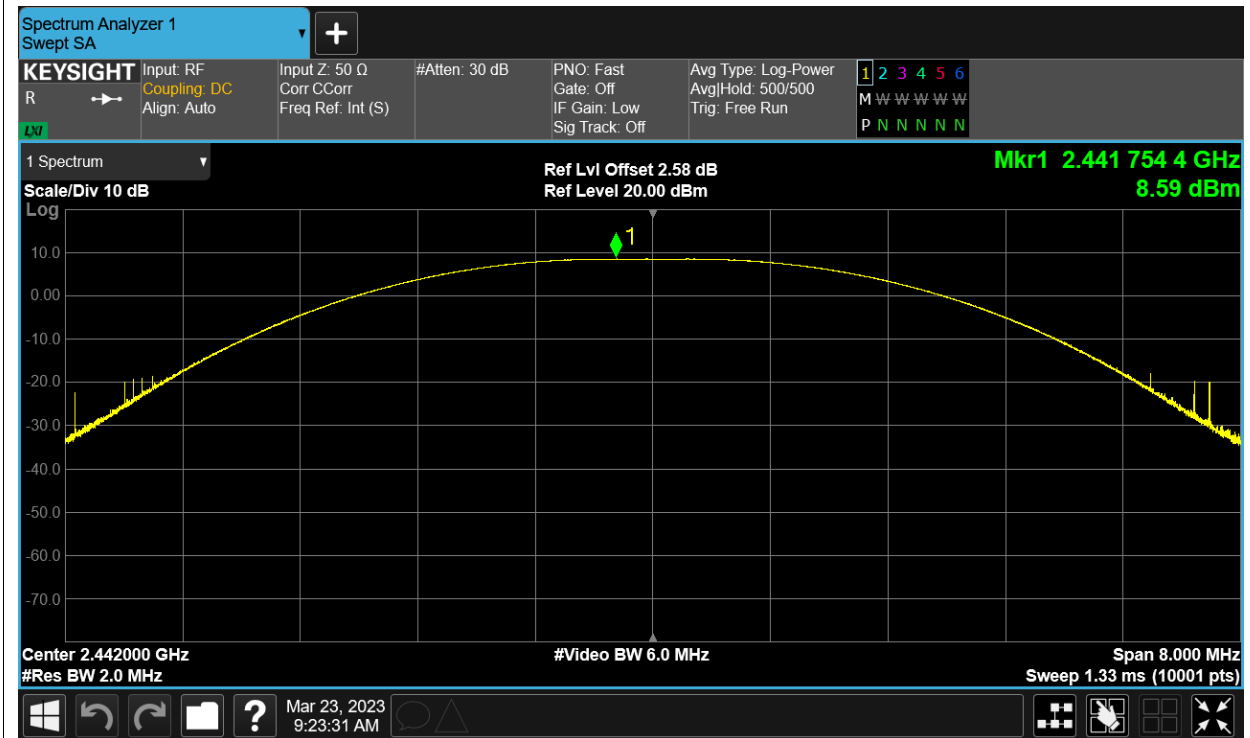

Test Data

Maximum Conducted Output Power

Condition	Mode	Frequency (MHz)	Antenna	Conducted Power (dBm)	Limit (dBm)	Verdict
NVNT	2.4G	2402	Ant1	8.489	30	Pass
NVNT	2.4G	2442	Ant1	8.591	30	Pass
NVNT	2.4G	2480	Ant1	8.826	30	Pass

Test Graphs

Power NVNT 2.4G 2402MHz Ant1

Power NVNT 2.4G 2442MHz Ant1

Power NVNT 2.4G 2480MHz Ant1

-6dB Bandwidth

Condition	Mode	Frequency (MHz)	Antenna	-6 dB Bandwidth (MHz)	limit	Verdic
NVNT	2.4G	2402	Ant1	0.689	0.5	Pass
NVNT	2.4G	2442	Ant1	0.675	0.5	Pass
NVNT	2.4G	2480	Ant1	0.672	0.5	Pass