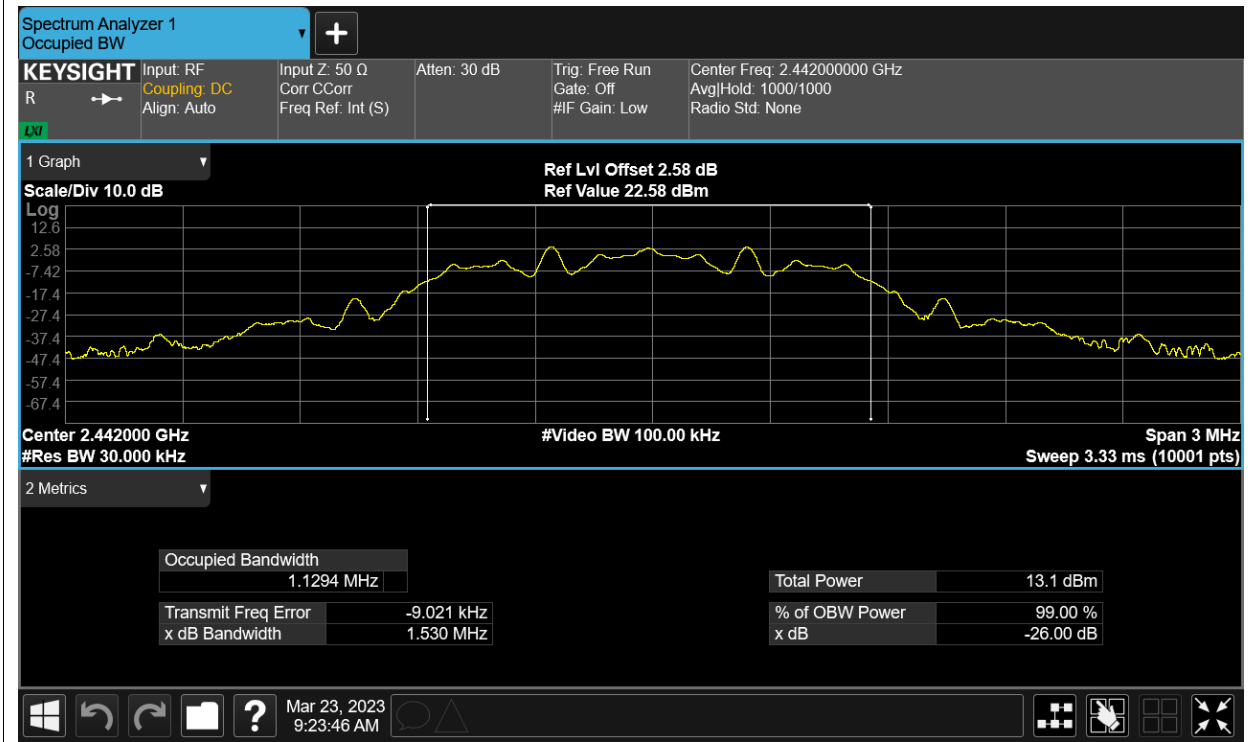

Occupied Channel Bandwidth

Condition	Mode	Frequency (MHz)	Antenna	99% OBW (MHz)
NVNT	2.4G	2402	Ant1	1.13
NVNT	2.4G	2442	Ant1	1.129
NVNT	2.4G	2480	Ant1	1.126

Test Graphs

OBW NVNT 2.4G 2402MHz Ant1

OBW NVNT 2.4G 2442MHz Ant1

OBW NVNT 2.4G 2480MHz Ant1

Maximum Power Spectral Density Level

Condition	Mode	Frequency (MHz)	Antenna	Max PSD (dBm)	Limit (dBm)	Verdict
NVNT	2.4G	2402	Ant1	2.904	8	Pass
NVNT	2.4G	2442	Ant1	3.029	8	Pass
NVNT	2.4G	2480	Ant1	3.169	8	Pass