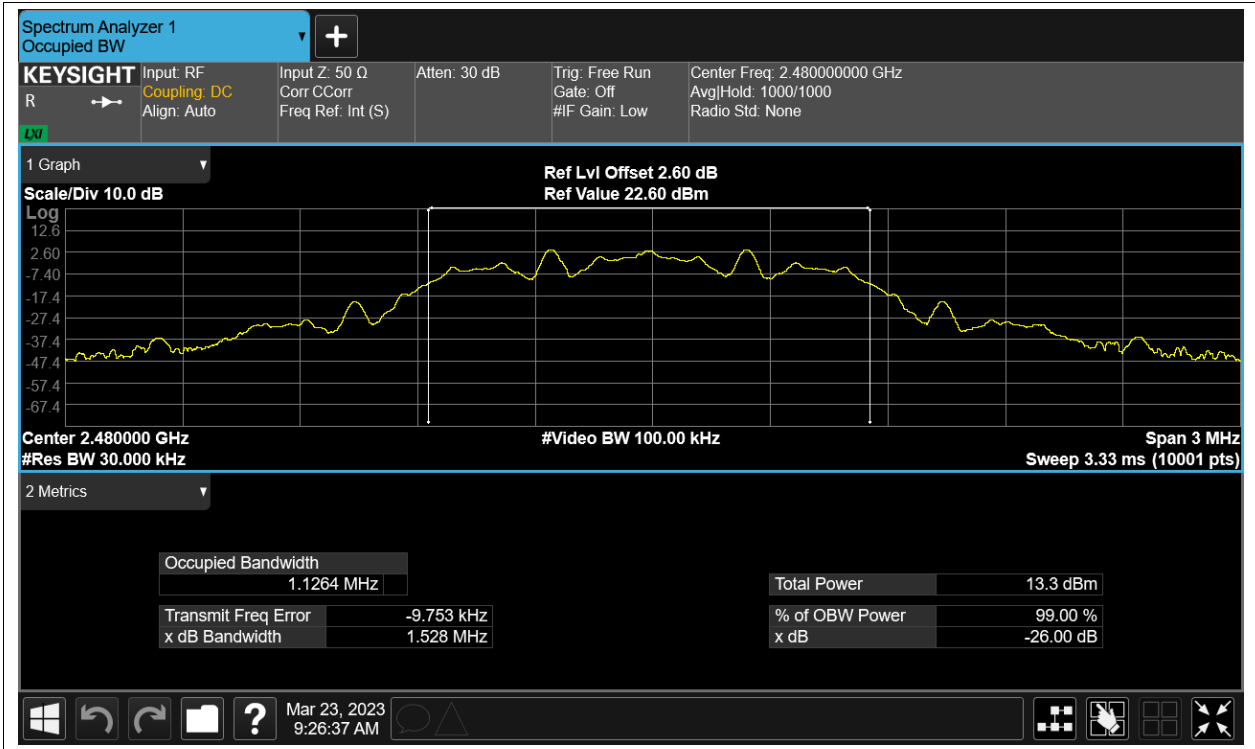

Occupied Channel Bandwidth

Condition	Mode	Frequency (MHz)	Antenna	99% OBW (MHz)
NVNT	2.4G	2402	Ant1	1.13
NVNT	2.4G	2442	Ant1	1.129
NVNT	2.4G	2480	Ant1	1.126

Test Graphs

OBW NVNT 2.4G 2402MHz Ant1

OBW NVNT 2.4G 2442MHz Ant1

OBW NVNT 2.4G 2480MHz Ant1

Maximum Power Spectral Density Level

Condition	Mode	Frequency (MHz)	Antenna	Max PSD (dBm)	Limit (dBm)	Verdict
NVNT	2.4G	2402	Ant1	2.904	8	Pass
NVNT	2.4G	2442	Ant1	3.029	8	Pass
NVNT	2.4G	2480	Ant1	3.169	8	Pass