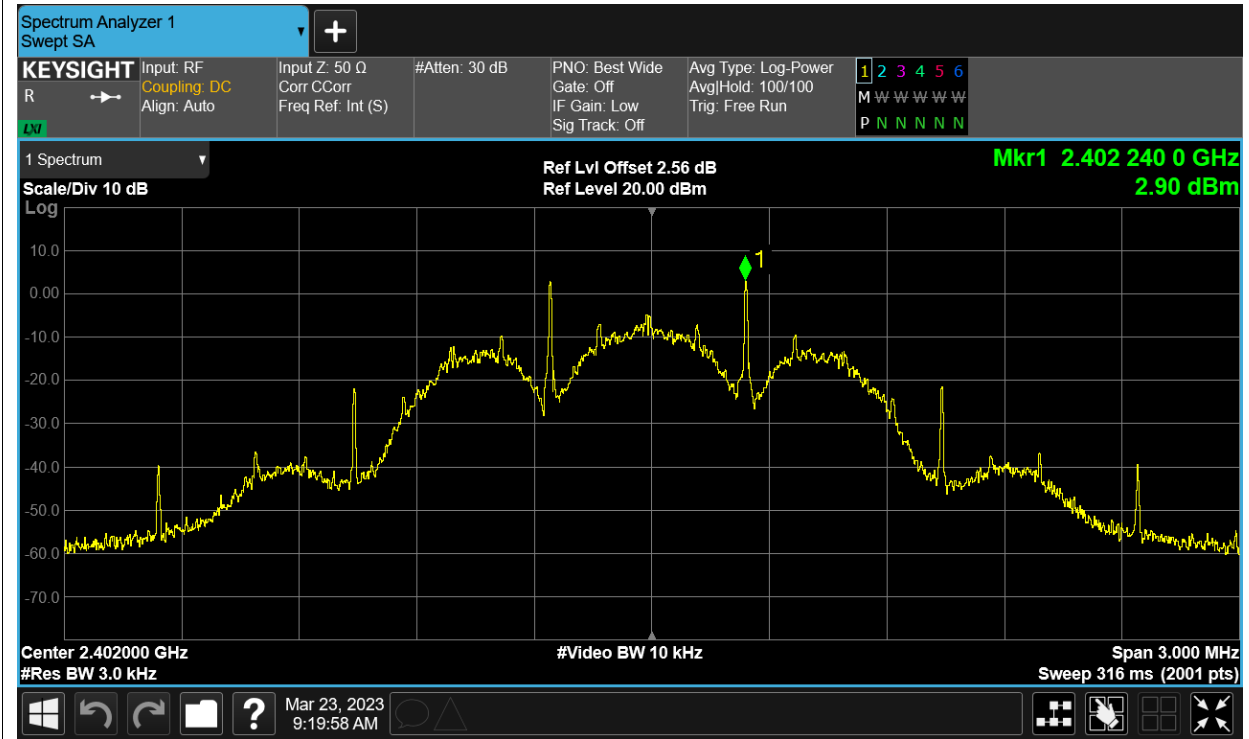

OBW NVNT 2.4G 2480MHz Ant1

Maximum Power Spectral Density Level

Condition	Mode	Frequency (MHz)	Antenna	Max PSD (dBm)	Limit (dBm)	Verdict
NVNT	2.4G	2402	Ant1	2.904	8	Pass
NVNT	2.4G	2442	Ant1	3.029	8	Pass
NVNT	2.4G	2480	Ant1	3.169	8	Pass

Test Graphs

PSD NVNT 2.4G 2402MHz Ant1

PSD NVNT 2.4G 2442MHz Ant1

PSD NVNT 2.4G 2480MHz Ant1

Band Edge

Condition	Mode	Frequency (MHz)	Antenna	Max Value (dBc)	Limit (dBc)	Verdict
NVNT	2.4G	2402	Ant1	-57.23	-20	Pass
NVNT	2.4G	2480	Ant1	-53.66	-20	Pass

Test Graphs

Band Edge NVNT 2.4G 2402MHz Ant1 Ref

Band Edge NVNT 2.4G 2402MHz Ant1 Emission

Band Edge NVNT 2.4G 2480MHz Ant1 Ref

Band Edge NVNT 2.4G 2480MHz Ant1 Emission

Conducted RF Spurious Emission

Condition	Mode	Frequency (MHz)	Antenna	Max Value (dBc)	Limit (dBc)	Verdict
NVNT	2.4G	2402	Ant1	-38.61	-20	Pass
NVNT	2.4G	2442	Ant1	-36.26	-20	Pass
NVNT	2.4G	2480	Ant1	-40.49	-20	Pass

Test Graphs

Tx. Spurious NVNT 2.4G 2402MHz Ant1 Ref

Tx. Spurious NVNT 2.4G 2402MHz Ant1 Emission

Tx. Spurious NVNT 2.4G 2442MHz Ant1 Ref

Tx. Spurious NVNT 2.4G 2442MHz Ant1 Emission

Tx. Spurious NVNT 2.4G 2480MHz Ant1 Ref