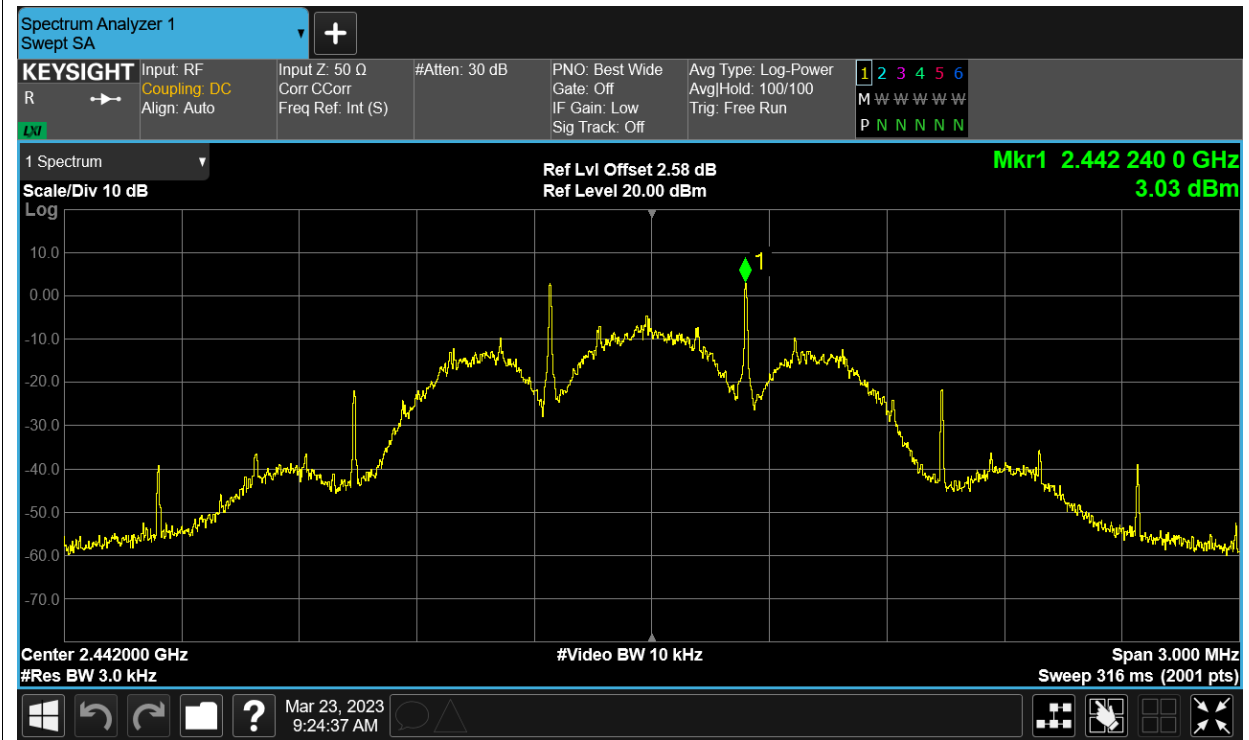

OBW NVNT 2.4G 2480MHz Ant1

Maximum Power Spectral Density Level

Condition	Mode	Frequency (MHz)	Antenna	Max PSD (dBm)	Limit (dBm)	Verdict
NVNT	2.4G	2402	Ant1	2.904	8	Pass
NVNT	2.4G	2442	Ant1	3.029	8	Pass
NVNT	2.4G	2480	Ant1	3.169	8	Pass

Test Graphs

PSD NVNT 2.4G 2402MHz Ant1

PSD NVNT 2.4G 2442MHz Ant1

PSD NVNT 2.4G 2480MHz Ant1

Band Edge

Condition	Mode	Frequency (MHz)	Antenna	Max Value (dBc)	Limit (dBc)	Verdict
NVNT	2.4G	2402	Ant1	-57.23	-20	Pass
NVNT	2.4G	2480	Ant1	-53.66	-20	Pass

Test Graphs

Band Edge NVNT 2.4G 2402MHz Ant1 Ref

Band Edge NVNT 2.4G 2402MHz Ant1 Emission

Band Edge NVNT 2.4G 2480MHz Ant1 Ref

Band Edge NVNT 2.4G 2480MHz Ant1 Emission

Conducted RF Spurious Emission

Condition	Mode	Frequency (MHz)	Antenna	Max Value (dBc)	Limit (dBc)	Verdict
NVNT	2.4G	2402	Ant1	-38.61	-20	Pass
NVNT	2.4G	2442	Ant1	-36.26	-20	Pass
NVNT	2.4G	2480	Ant1	-40.49	-20	Pass

Test Graphs

Tx. Spurious NVNT 2.4G 2402MHz Ant1 Ref

Tx. Spurious NVNT 2.4G 2402MHz Ant1 Emission

Tx. Spurious NVNT 2.4G 2442MHz Ant1 Ref

Tx. Spurious NVNT 2.4G 2442MHz Ant1 Emission

Tx. Spurious NVNT 2.4G 2480MHz Ant1 Ref