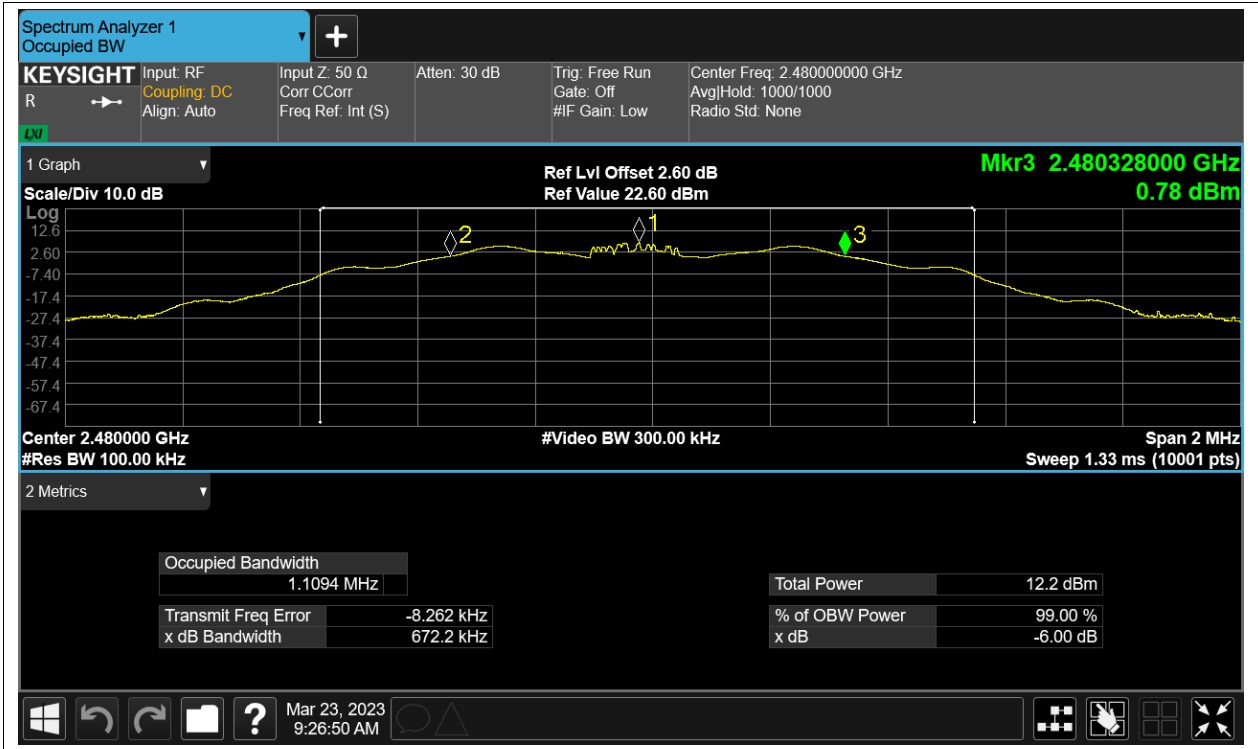

Test Graphs

Power NVNT 2.4G 2402MHz Ant1

Power NVNT 2.4G 2442MHz Ant1

Power NVNT 2.4G 2480MHz Ant1

-6dB Bandwidth

Condition	Mode	Frequency (MHz)	Antenna	-6 dB Bandwidth (MHz)	limit	Verdic
NVNT	2.4G	2402	Ant1	0.689	0.5	Pass
NVNT	2.4G	2442	Ant1	0.675	0.5	Pass
NVNT	2.4G	2480	Ant1	0.672	0.5	Pass

Occupied Channel Bandwidth

Condition	Mode	Frequency (MHz)	Antenna	99% OBW (MHz)
NVNT	2.4G	2402	Ant1	1.13
NVNT	2.4G	2442	Ant1	1.129
NVNT	2.4G	2480	Ant1	1.126

Test Graphs

OBW NVNT 2.4G 2402MHz Ant1

OBW NVNT 2.4G 2442MHz Ant1