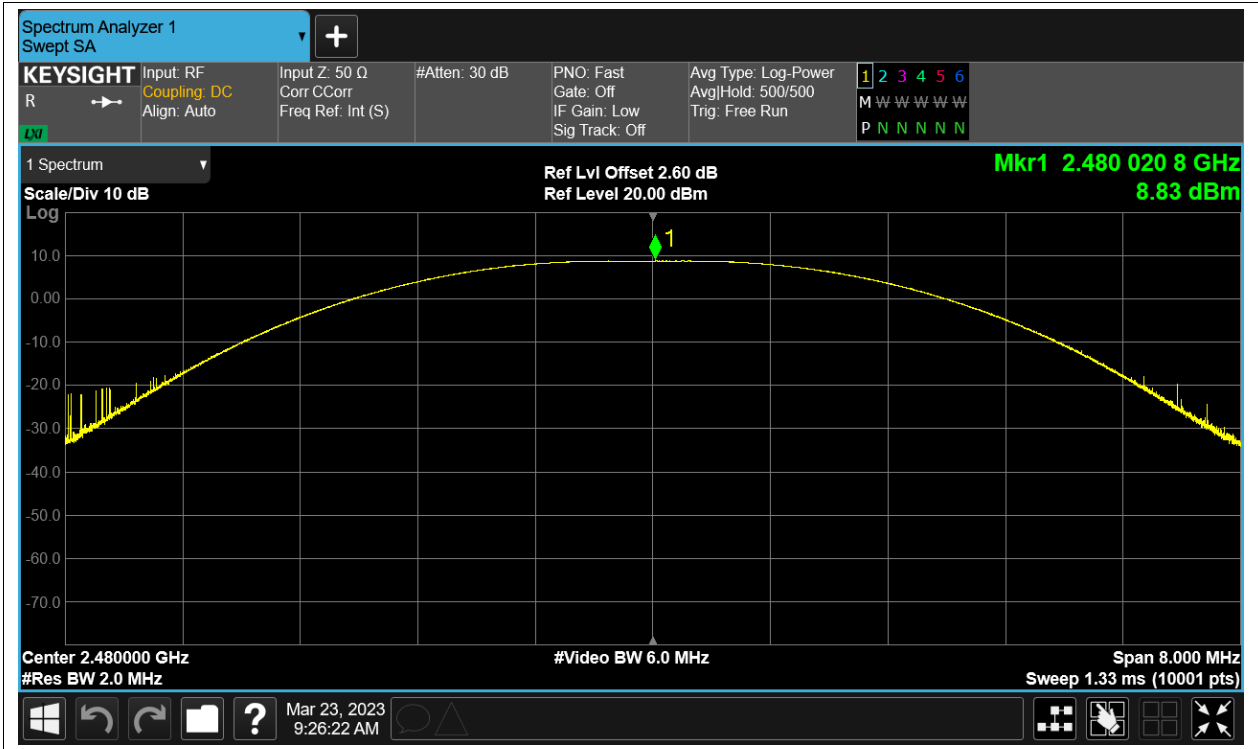

Test Graphs

Power NVNT 2.4G 2402MHz Ant1

Power NVNT 2.4G 2442MHz Ant1

Power NVNT 2.4G 2480MHz Ant1

-6dB Bandwidth

Condition	Mode	Frequency (MHz)	Antenna	-6 dB Bandwidth (MHz)	limit	Verdic
NVNT	2.4G	2402	Ant1	0.689	0.5	Pass
NVNT	2.4G	2442	Ant1	0.675	0.5	Pass
NVNT	2.4G	2480	Ant1	0.672	0.5	Pass

Occupied Channel Bandwidth

Condition	Mode	Frequency (MHz)	Antenna	99% OBW (MHz)
NVNT	2.4G	2402	Ant1	1.13
NVNT	2.4G	2442	Ant1	1.129
NVNT	2.4G	2480	Ant1	1.126

Test Graphs

OBW NVNT 2.4G 2402MHz Ant1

OBW NVNT 2.4G 2442MHz Ant1