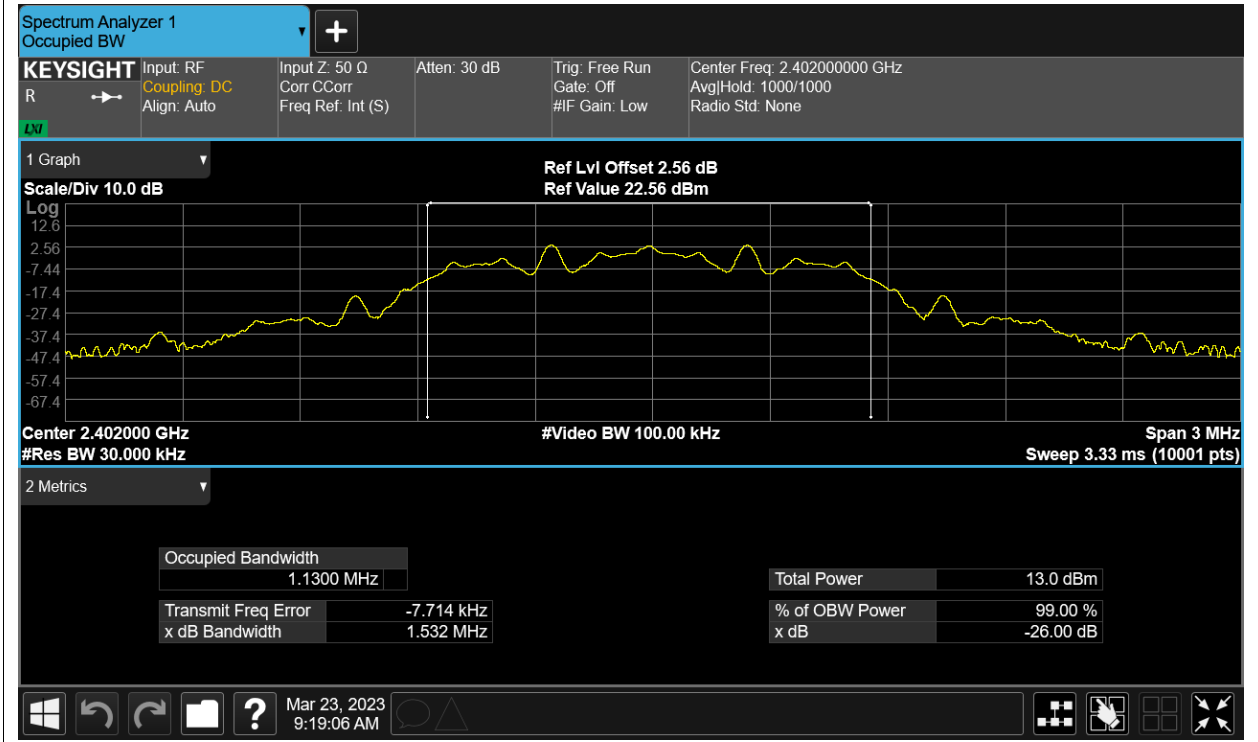

Test Graphs

Power NVNT 2.4G 2402MHz Ant1

Power NVNT 2.4G 2442MHz Ant1

Power NVNT 2.4G 2480MHz Ant1

-6dB Bandwidth

Condition	Mode	Frequency (MHz)	Antenna	-6 dB Bandwidth (MHz)	limit	Verdic
NVNT	2.4G	2402	Ant1	0.689	0.5	Pass
NVNT	2.4G	2442	Ant1	0.675	0.5	Pass
NVNT	2.4G	2480	Ant1	0.672	0.5	Pass

Occupied Channel Bandwidth

Condition	Mode	Frequency (MHz)	Antenna	99% OBW (MHz)
NVNT	2.4G	2402	Ant1	1.13
NVNT	2.4G	2442	Ant1	1.129
NVNT	2.4G	2480	Ant1	1.126

Test Graphs

OBW NVNT 2.4G 2402MHz Ant1

OBW NVNT 2.4G 2442MHz Ant1