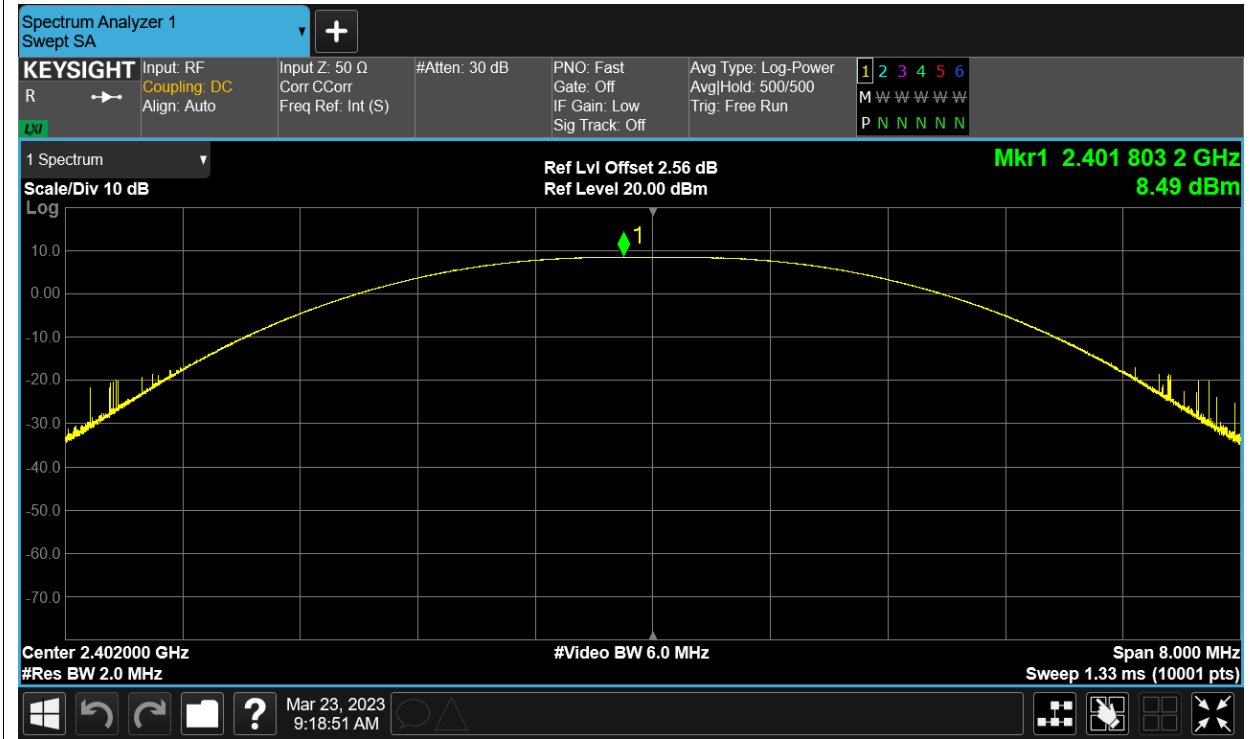

Test Data

Maximum Conducted Output Power

Condition	Mode	Frequency (MHz)	Antenna	Conducted Power (dBm)	Limit (dBm)	Verdict
NVNT	2.4G	2402	Ant1	8.489	30	Pass
NVNT	2.4G	2442	Ant1	8.591	30	Pass
NVNT	2.4G	2480	Ant1	8.826	30	Pass

Test Graphs

Power NVNT 2.4G 2402MHz Ant1

Power NVNT 2.4G 2442MHz Ant1

Power NVNT 2.4G 2480MHz Ant1

-6dB Bandwidth

Condition	Mode	Frequency (MHz)	Antenna	-6 dB Bandwidth (MHz)	limit	Verdic
NVNT	2.4G	2402	Ant1	0.689	0.5	Pass
NVNT	2.4G	2442	Ant1	0.675	0.5	Pass
NVNT	2.4G	2480	Ant1	0.672	0.5	Pass