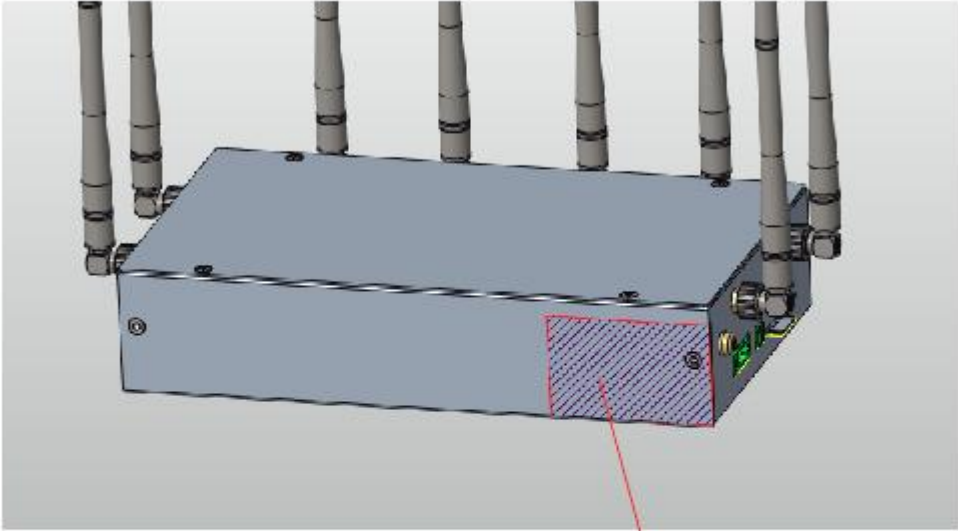

Dusun

Industry AI Edge Computing Gateway

MADE IN CHINA

Model: DSGW-380
 Sub Model: DSGW-380-XX
 FCC ID: 2AUXBDSGW-380
 Input: 12V --- 4A
 Serial Number: xxxxxxxxxxx

MAC: 30:AE:7B:XX:XX

Manufacturer: HangZhou Roombanker Technology Co.,Ltd
 Place of production: No.640 Fenagina ST. Deqing Zhejiana313200 China

label location

标签粘贴位置