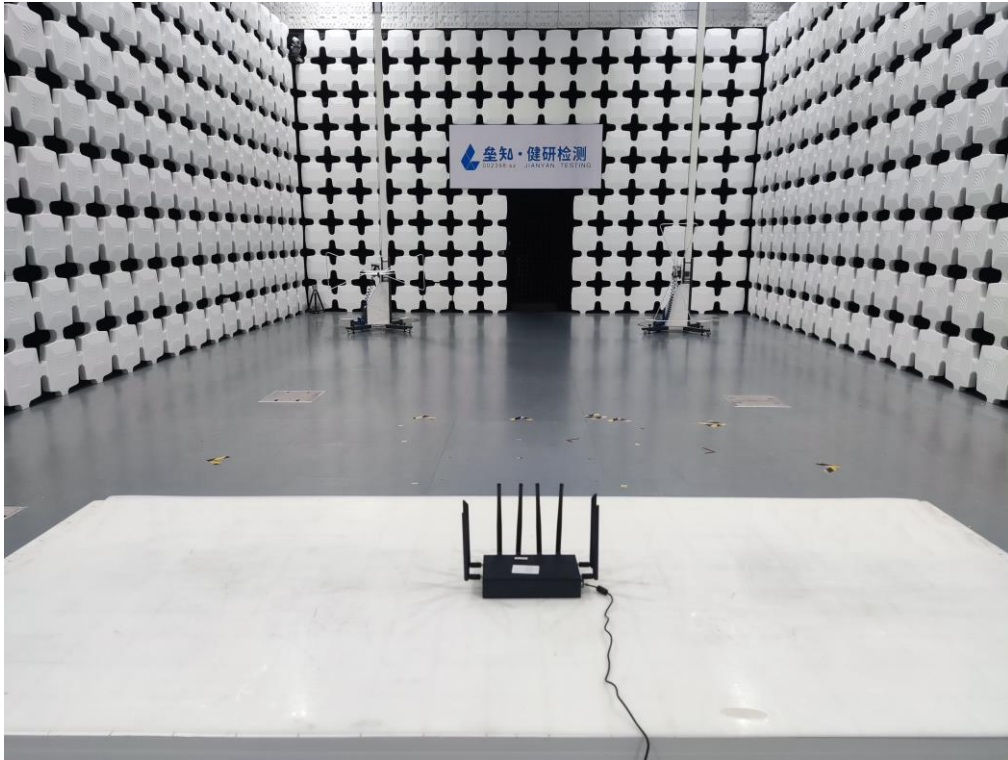

BLE, Wi-Fi Test Setup Photos

Radiated Spurious Emission
Below 1GHz

Above 1GHz

Conducted Emission

Conducted method

-----End-----