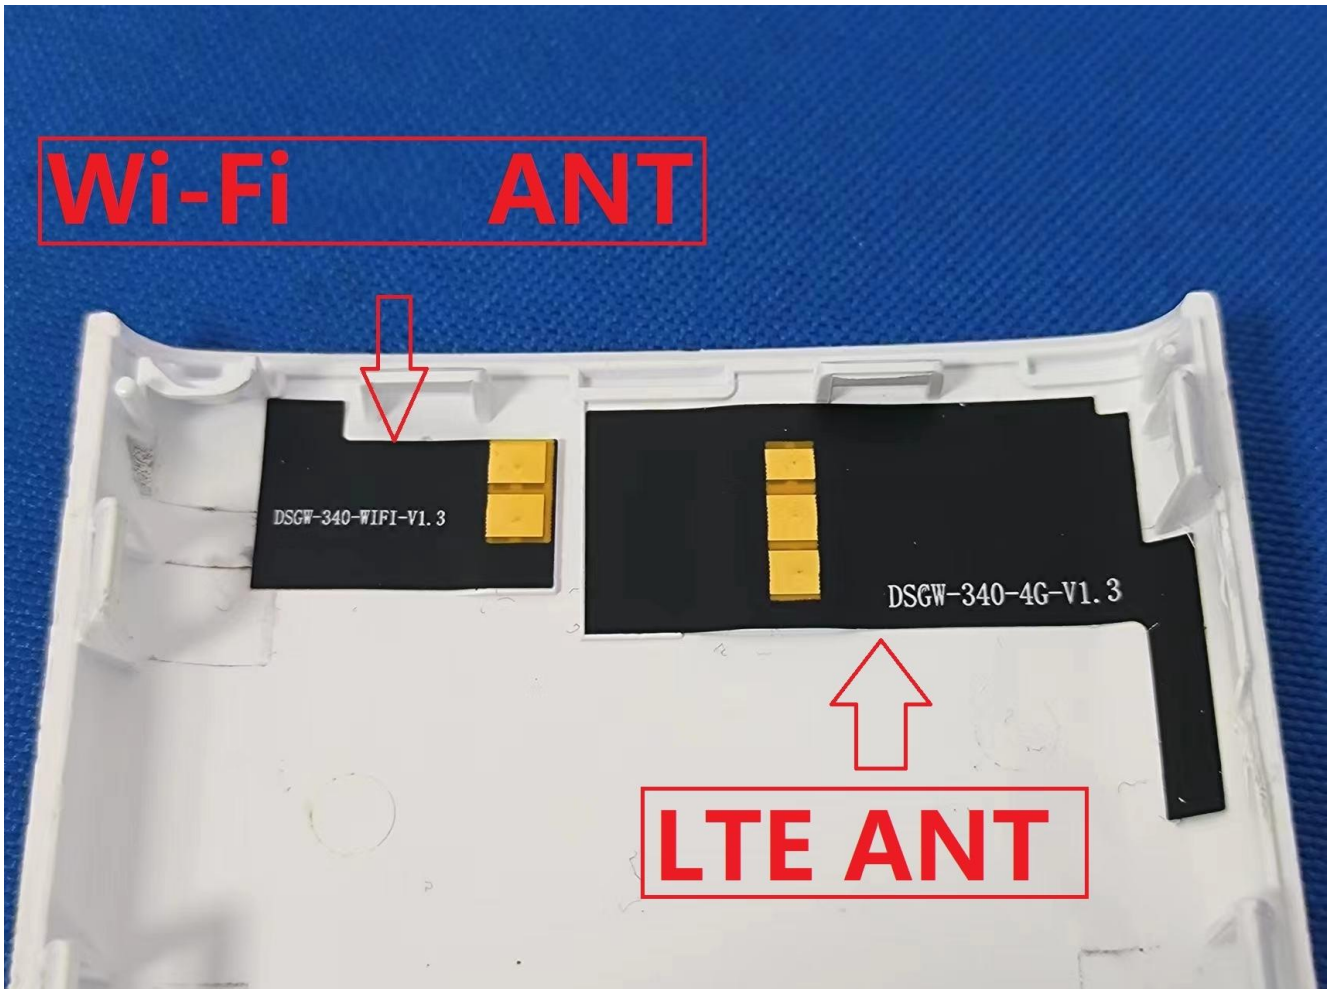

EUT Photos (Model: DSGW-340)

EUT Antenna Locations

SAR Test Setup Photos

Body

Front side (0mm)

Back side(0mm)