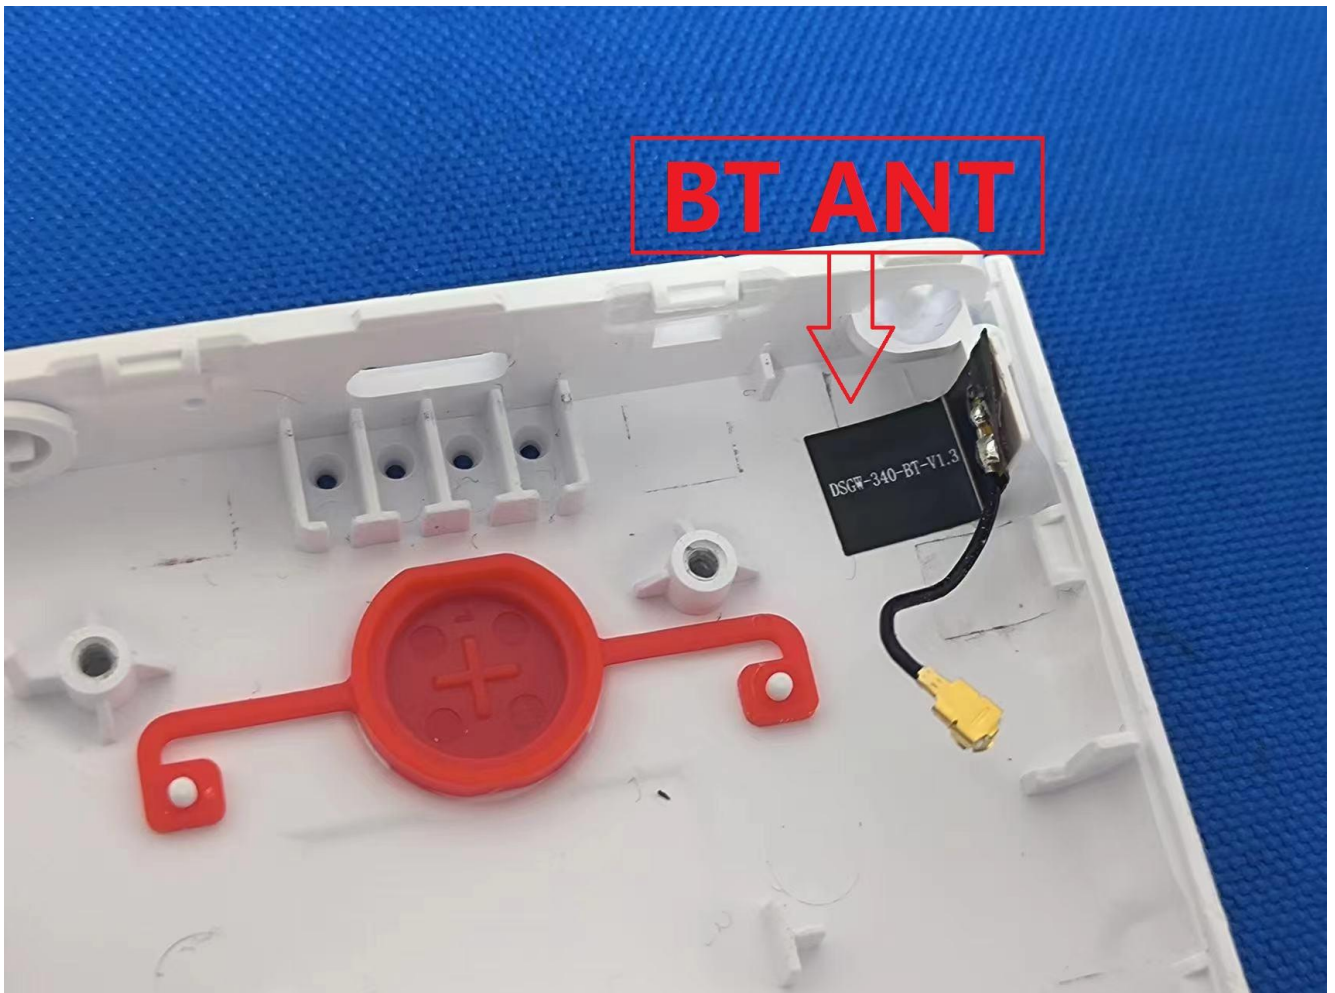

EUT Photos (Model: DSGW-340)

EUT Antenna Locations

SAR Test Setup Photos

Body

Front side (0mm)

Back side(0mm)