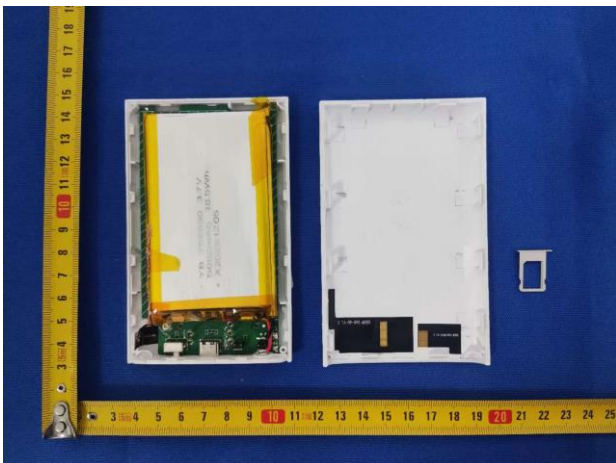

EUT Photos (Model: DSGW-340)

EUT Antenna Locations

SAR Test Setup Photos

Body

Front side (0mm)

Back side(0mm)