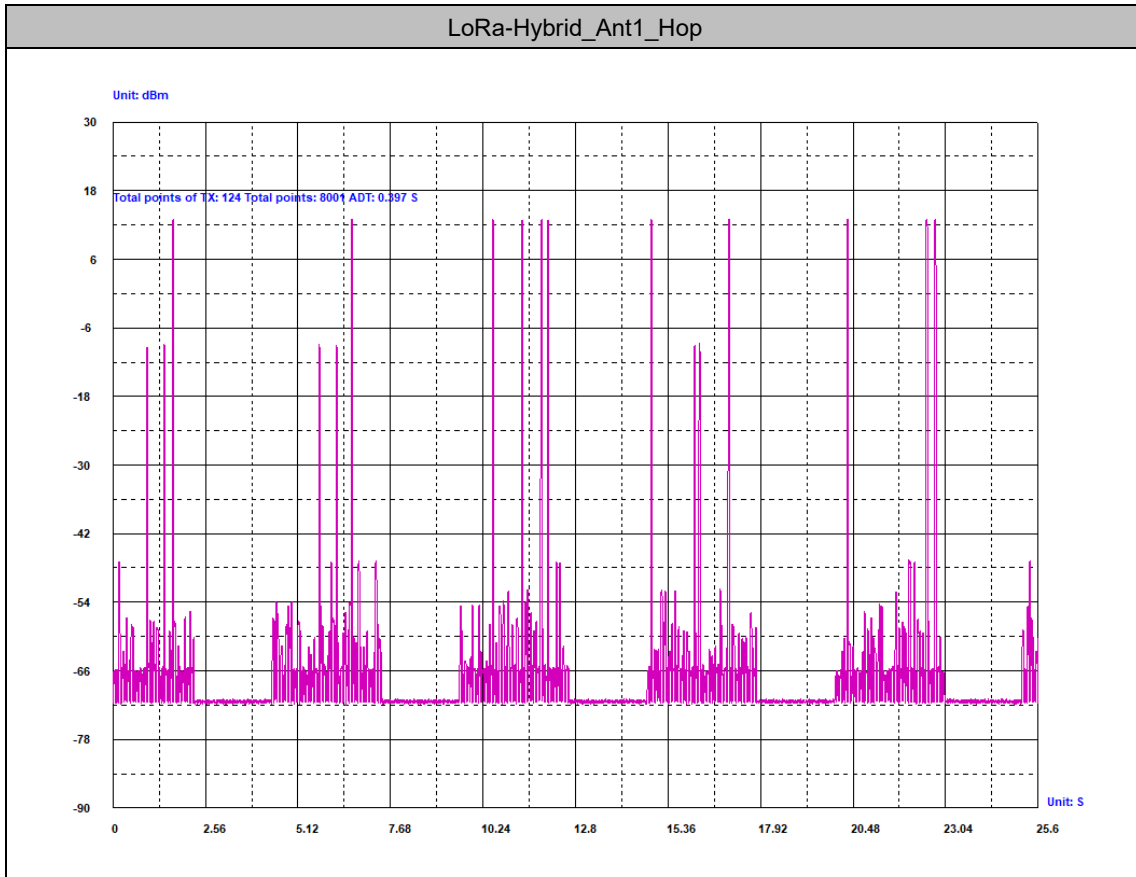

Test Graphs

Appendix C: Carrier frequency separation

Test Result

TestMode	Antenna	Channel	Result[MHz]	Limit[MHz]	Verdict
LoRa-Hybrid	Ant1	Hop	0.2004	≥0.179	PASS

Test Graphs

Appendix D: Time of occupancy

Test Result

TestMode	Antenna	Channel	Total Points	TX Points	Result[s]	Limit[s]	Verdict
LoRa-Hybrid	Ant1	Hop	8001	124	0.397	<=0.4	PASS

Test Graphs

Appendix E: Number of hopping channels

Test Result

TestMode	Antenna	Channel	Result[Num]	Limit[Num]	Verdict
LoRa-Hybrid	Ant1	Hop	64	>=15	PASS

Test Graphs

Appendix F: Band edge measurements

Test Graphs

Appendix G: Conducted Spurious Emission

Test Graphs

LoRa-Hybrid_Ant1_908.7_0~Reference

LoRa-Hybrid_Ant1_908.7_30~1000

LoRa-Hybrid_Ant1_908.7_1000~10000