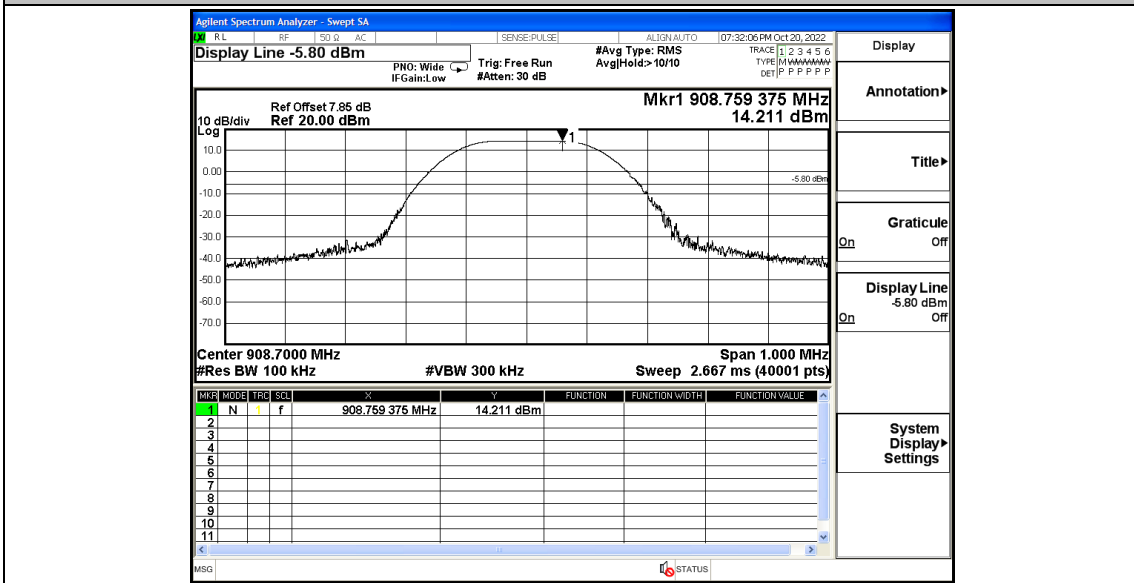

Test Graphs

Appendix F: Band edge measurements

Test Graphs

Appendix G: Conducted Spurious Emission

Test Graphs

LoRa-Hybrid_Ant1_908.7_0~Reference

LoRa-Hybrid_Ant1_908.7_30~1000

LoRa-Hybrid_Ant1_908.7_1000~10000

LoRa-Hybrid_Ant1_914.9_0~Reference

LoRa-Hybrid_Ant1_914.9_30~1000

LoRa-Hybrid_Ant1_914.9_1000~26500

Appendix H: Peak power spectral density

Test Result

TestMode	Antenna	Channel	Result[dBm/3-100kHz]	Limit[dBm/3kHz]	Verdict
LoRa-Hybrid	Ant1	902.3	5.66	<=8	PASS
		908.7	6.91	<=8	PASS
		914.9	5.2	<=8	PASS