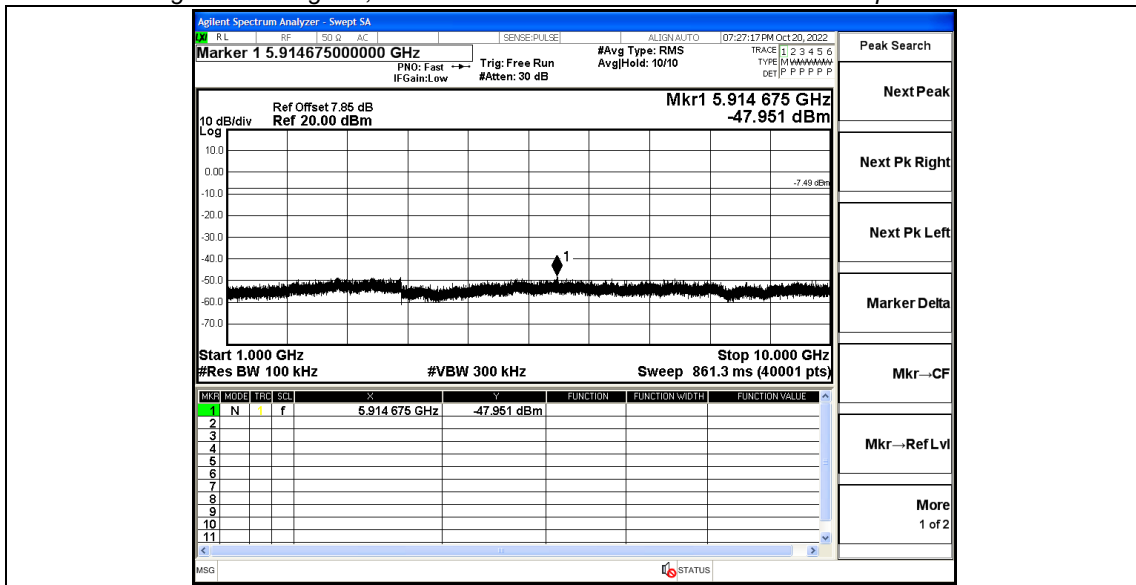

LoRa-Hybrid_Ant1_914.9_1000~26500

Appendix H: Peak power spectral density

Test Result

TestMode	Antenna	Channel	Result[dBm/3-100kHz]	Limit[dBm/3kHz]	Verdict
LoRa-Hybrid	Ant1	902.3	5.66	<=8	PASS
		908.7	6.91	<=8	PASS
		914.9	5.2	<=8	PASS