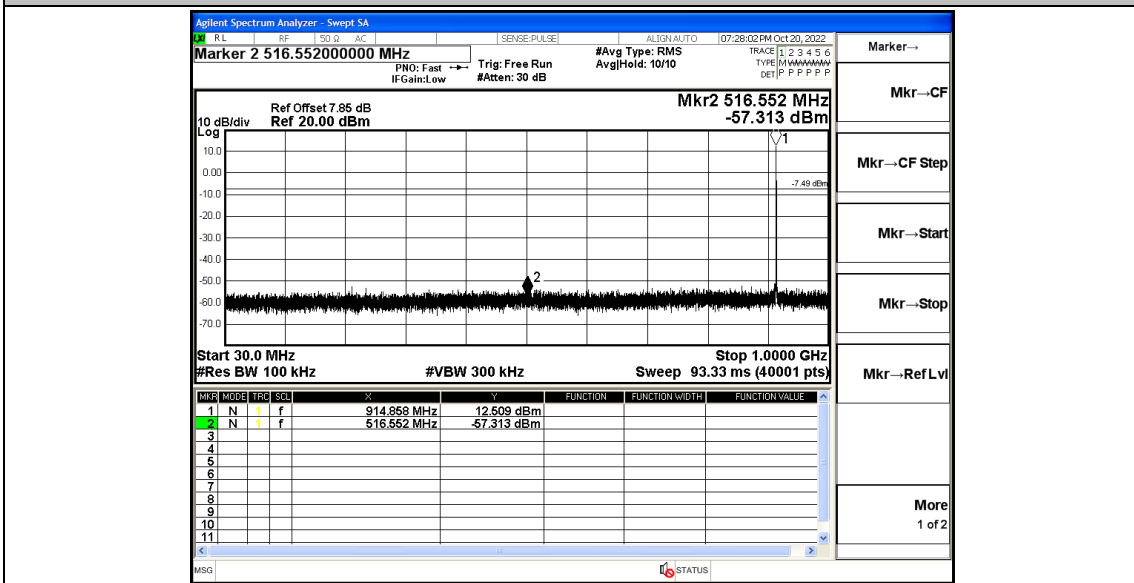

Test Graphs

Appendix F: Band edge measurements

Test Graphs

Appendix G: Conducted Spurious Emission

Test Graphs

LoRa-Hybrid_Ant1_908.7_0~Reference

LoRa-Hybrid_Ant1_908.7_30~1000

LoRa-Hybrid_Ant1_908.7_1000~10000

LoRa-Hybrid_Ant1_914.9_0~Reference

LoRa-Hybrid_Ant1_914.9_30~1000

LoRa-Hybrid_Ant1_914.9_1000~26500

Appendix H: Peak power spectral density

Test Result

TestMode	Antenna	Channel	Result[dBm/3-100kHz]	Limit[dBm/3kHz]	Verdict
LoRa-Hybrid	Ant1	902.3	5.66	<=8	PASS
		908.7	6.91	<=8	PASS
		914.9	5.2	<=8	PASS