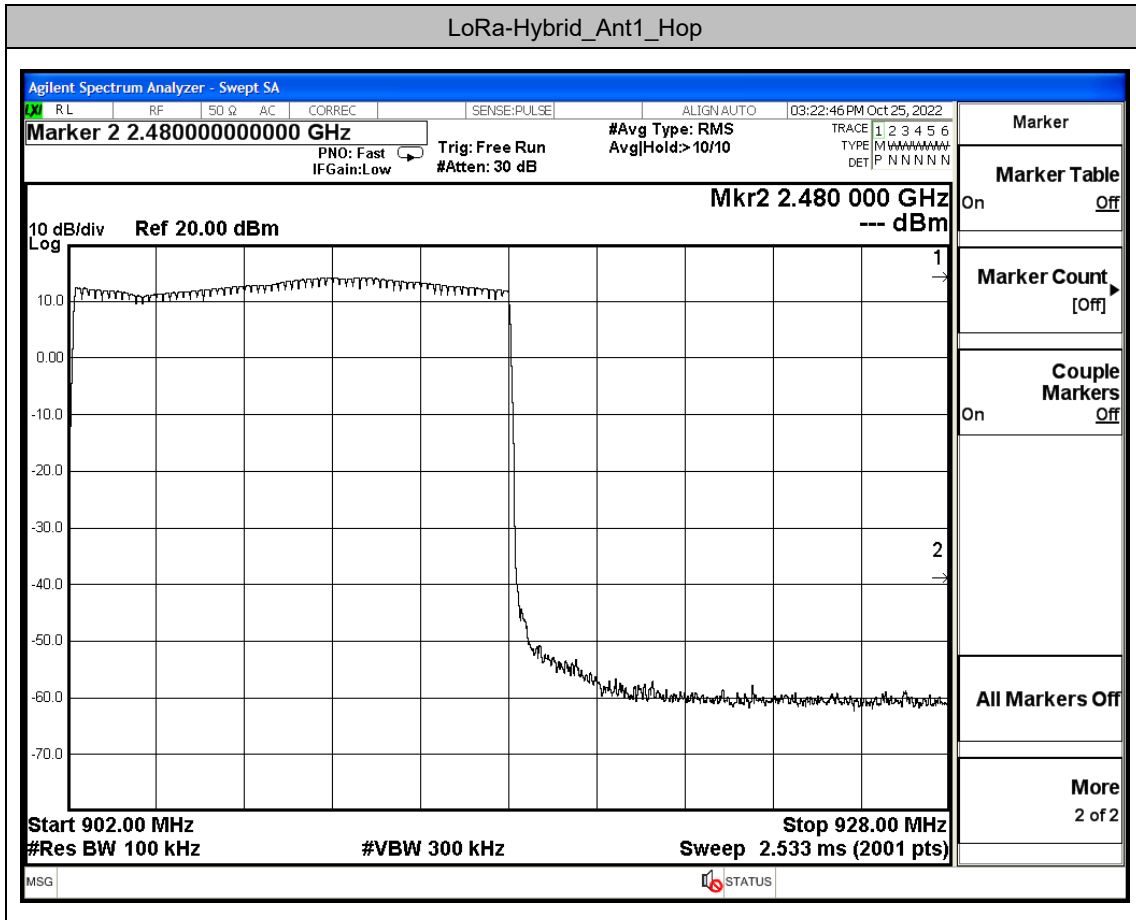

TestMode	Antenna	Channel	Total Points	TX Points	Result[s]	Limit[s]	Verdict
LoRa-Hybrid	Ant1	Hop	8001	124	0.397	<=0.4	PASS

Test Graphs

Appendix E: Number of hopping channels

Test Result

TestMode	Antenna	Channel	Result[Num]	Limit[Num]	Verdict
LoRa-Hybrid	Ant1	Hop	64	>=15	PASS

Test Graphs

Appendix F: Band edge measurements

Test Graphs

Appendix G: Conducted Spurious Emission

Test Graphs

LoRa-Hybrid_Ant1_908.7_0~Reference

LoRa-Hybrid_Ant1_908.7_30~1000

LoRa-Hybrid_Ant1_908.7_1000~10000