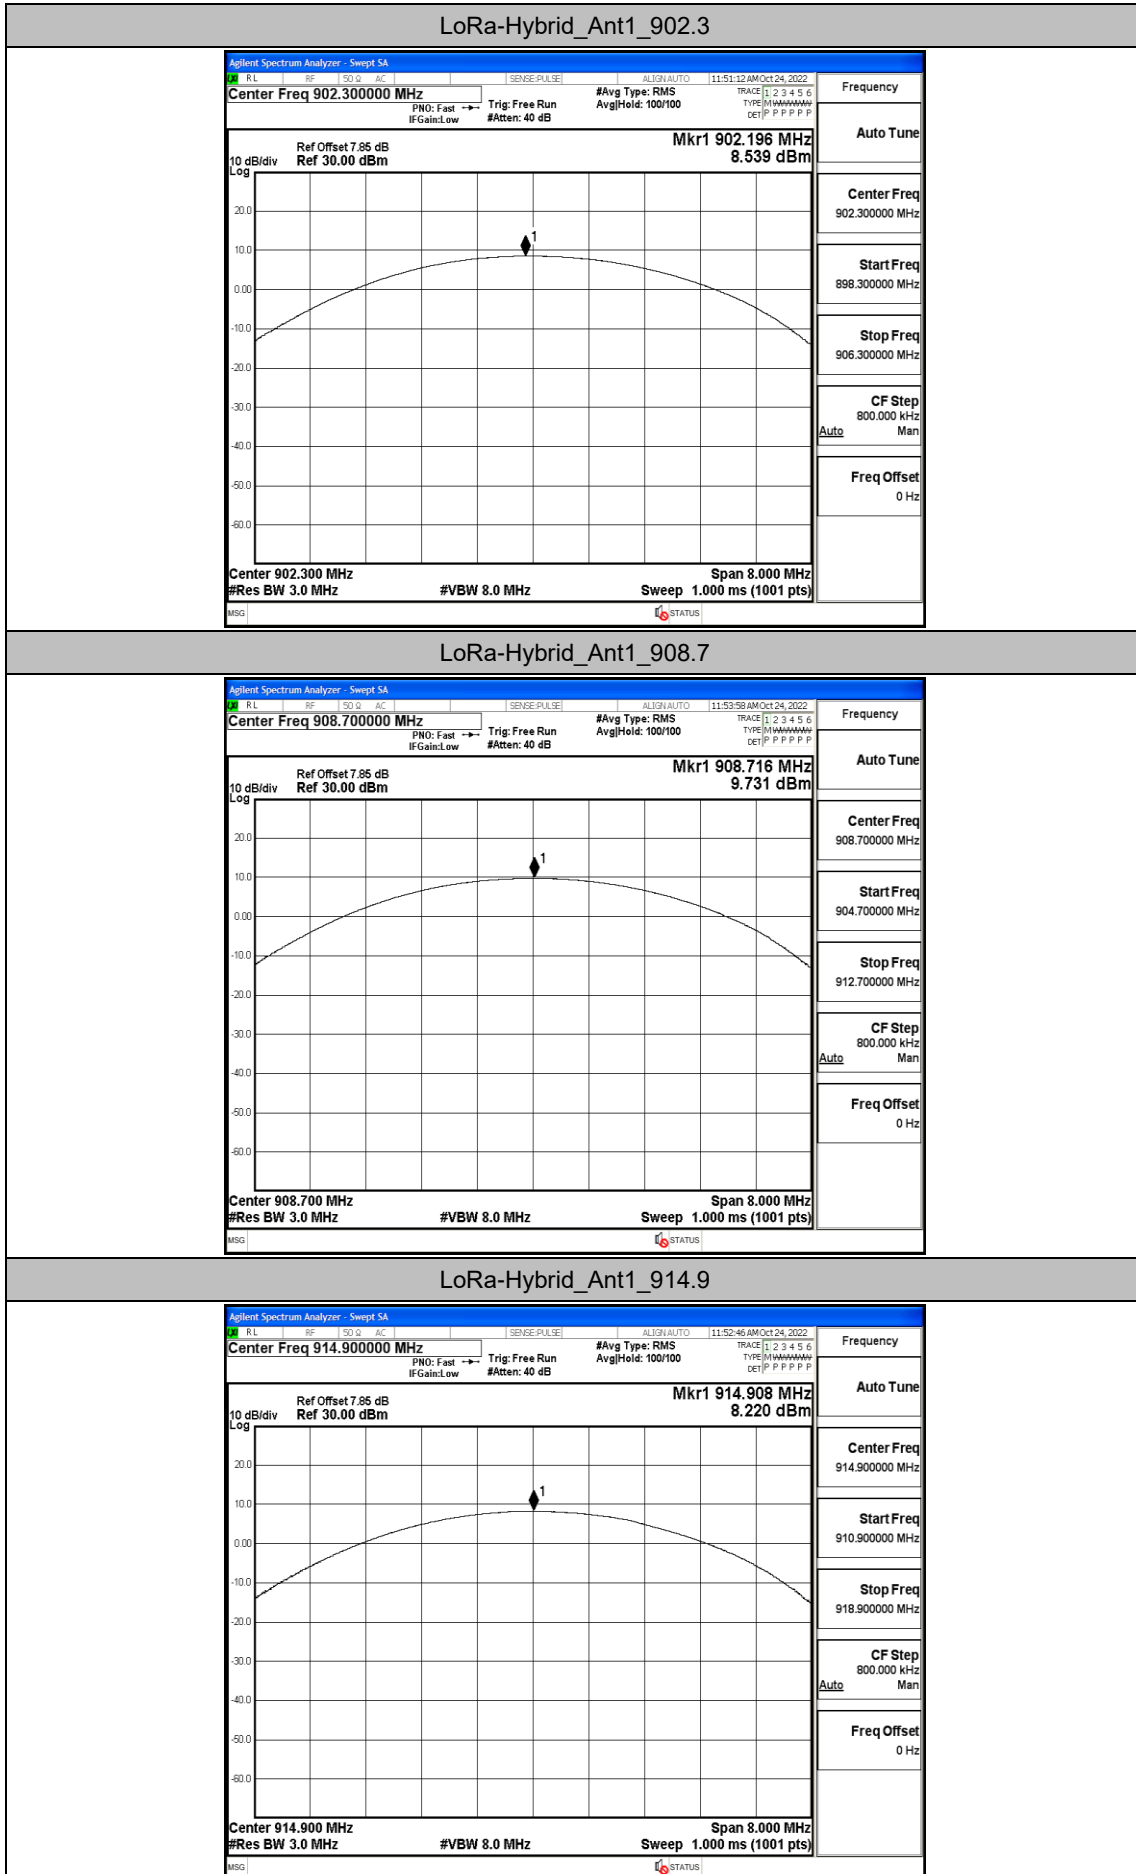

Appendix Test Data for BT(BDR/EDR) (Conducted Measurement)

Product Name: Smart Linux Gateway

Trade Mark: Dusun

Test Model: DSGW-091

FCC ID: 2AUXBDSGW-091

Environmental Conditions

Temperature:	22.7°C
Relative Humidity:	56%
ATM Pressure:	100.0 kPa
Test Engineer:	Anna Hu
Supervised by:	Hugo Chen
NOTE	N/A

Appendix A.1: 20dB Emission Bandwidth

Test Result

TestMode	Antenna	Channel	20db EBW[MHz]	FL[MHz]	FH[MHz]	Limit[MHz]	Verdict
LoRa-Hybrid	Ant1	902.3	0.177	902.215	902.392	---	---
		908.7	0.179	908.613	908.792	---	---
		914.9	0.175	914.816	914.992	---	---

Test Graphs

Appendix B: Maximum Peak conducted output power

Test Result

TestMode	Antenna	Channel	Result[dBm]	Limit[dBm]	Verdict
LoRa-Hybrid	Ant1	902.3	8.54	≤30	PASS
		908.7	9.73	≤30	PASS
		914.9	8.22	≤30	PASS

Test Graphs

Appendix C: Carrier frequency separation

Test Result

TestMode	Antenna	Channel	Result[MHz]	Limit[MHz]	Verdict
LoRa-Hybrid	Ant1	Hop	0.2004	≥0.179	PASS

Test Graphs

Appendix D: Time of occupancy

Test Result