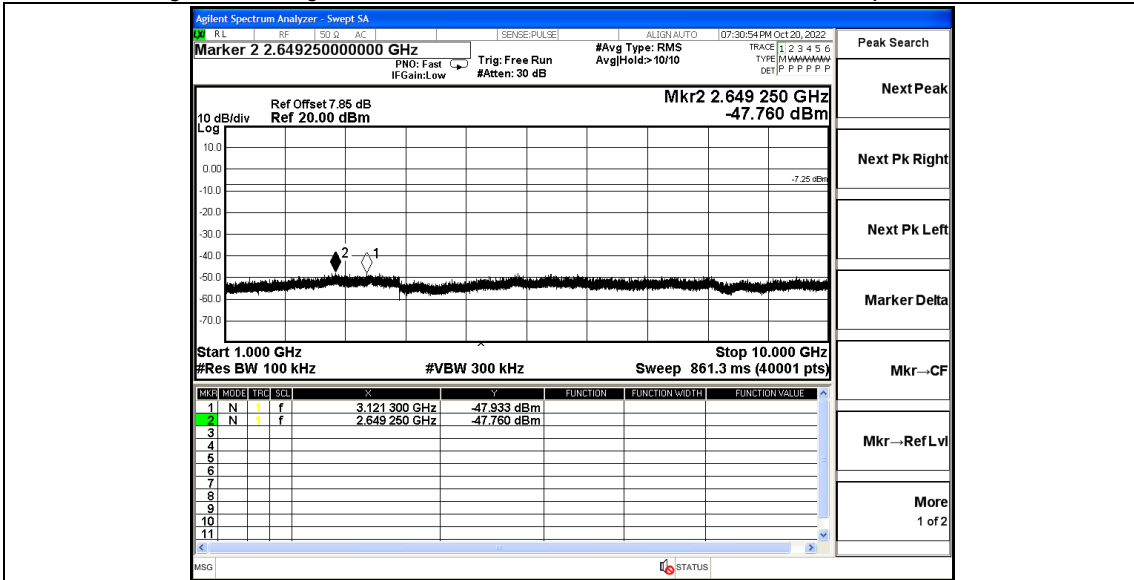

Test Graphs

Appendix F: Band edge measurements

Test Graphs

Appendix G: Conducted Spurious Emission

Test Graphs

LoRa-Hybrid_Ant1_908.7_0~Reference

LoRa-Hybrid_Ant1_908.7_30~1000

LoRa-Hybrid_Ant1_908.7_1000~10000