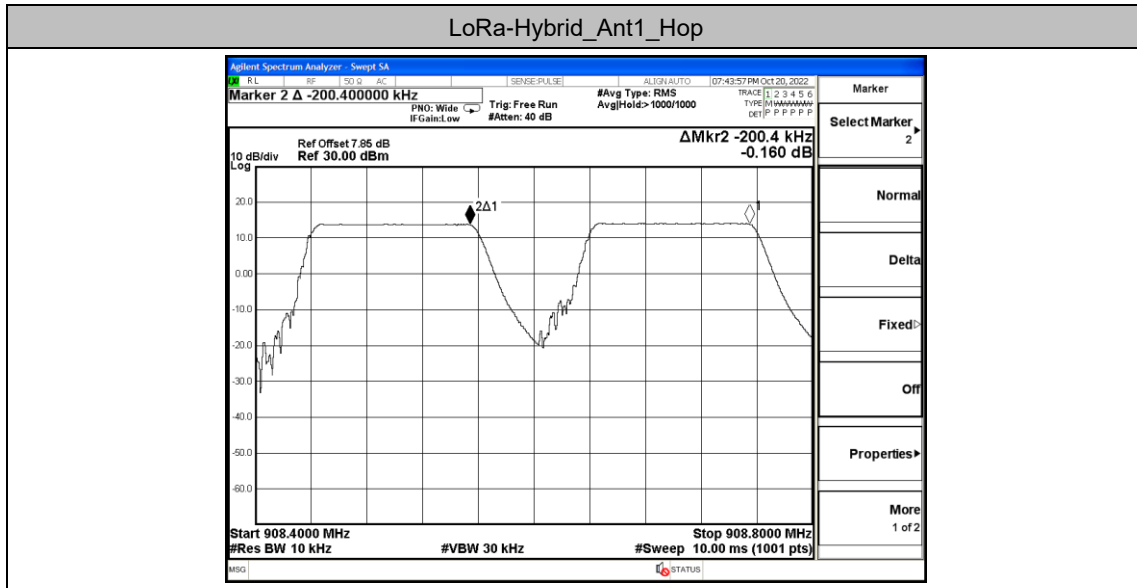

Appendix Test Data for BT(BDR/EDR) (Conducted Measurement)

Product Name: Smart Linux Gateway

Trade Mark: Dusun

Test Model: DSGW-091

FCC ID: 2AUXBDSGW-091

Environmental Conditions

Temperature:	22.7°C
Relative Humidity:	56%
ATM Pressure:	100.0 kPa
Test Engineer:	Anna Hu
Supervised by:	Hugo Chen
NOTE	N/A

Test Graphs

Appendix C: Carrier frequency separation

Test Result

TestMode	Antenna	Channel	Result[MHz]	Limit[MHz]	Verdict
LoRa-Hybrid	Ant1	Hop	0.2004	≥0.179	PASS

Test Graphs

Appendix D: Time of occupancy

Test Result

TestMode	Antenna	Channel	Total Points	TX Points	Result[s]	Limit[s]	Verdict
LoRa-Hybrid	Ant1	Hop	8001	124	0.397	<=0.4	PASS

Test Graphs

Appendix E: Number of hopping channels

Test Result

TestMode	Antenna	Channel	Result[Num]	Limit[Num]	Verdict
LoRa-Hybrid	Ant1	Hop	64	>=15	PASS