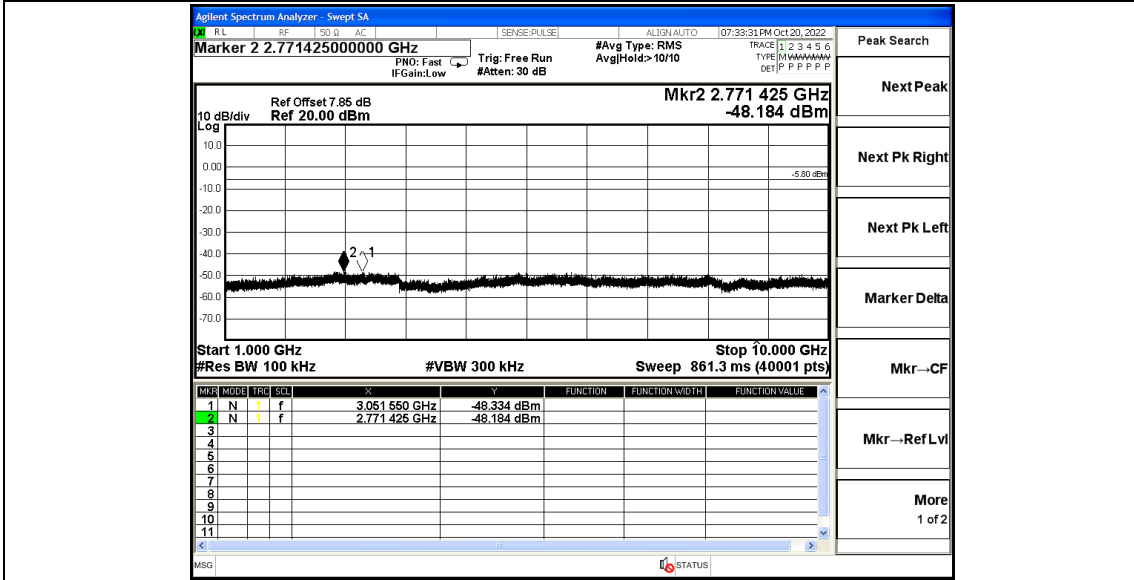

Test Graphs

Appendix F: Band edge measurements

Test Graphs

Appendix G: Conducted Spurious Emission

Test Graphs

LoRa-Hybrid_Ant1_908.7_0~Reference

LoRa-Hybrid_Ant1_908.7_30~1000

LoRa-Hybrid_Ant1_908.7_1000~10000