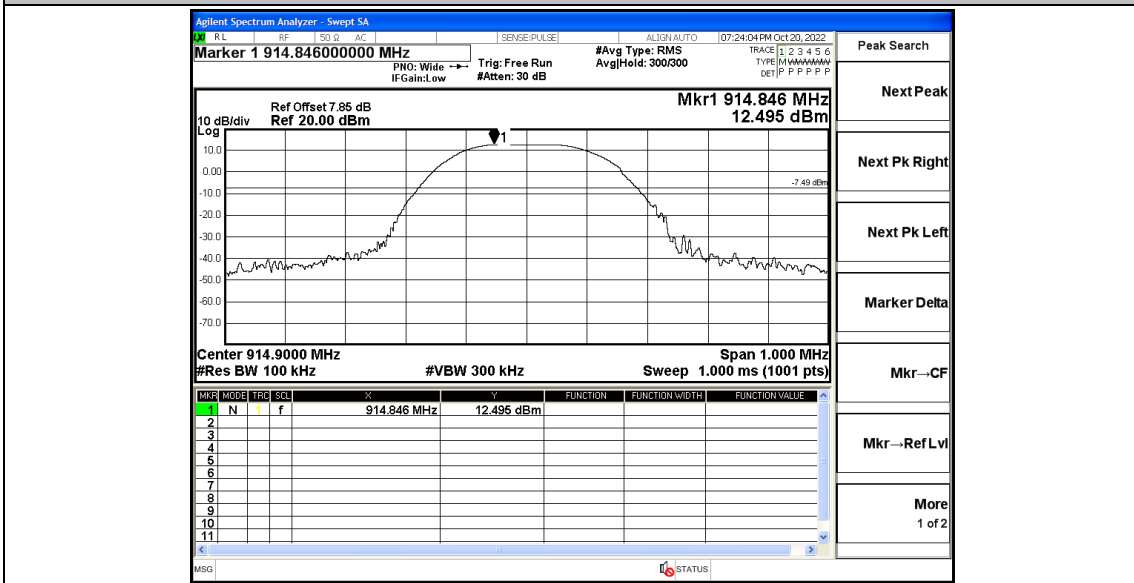

Test Graphs

Appendix F: Band edge measurements

Test Graphs

Appendix G: Conducted Spurious Emission

Test Graphs

LoRa-Hybrid_Ant1_908.7_0~Reference

LoRa-Hybrid_Ant1_908.7_30~1000

LoRa-Hybrid_Ant1_908.7_1000~10000

LoRa-Hybrid_Ant1_914.9_0~Reference

LoRa-Hybrid_Ant1_914.9_30~1000

LoRa-Hybrid_Ant1_914.9_1000~26500

Appendix H: Peak power spectral density

Test Result

TestMode	Antenna	Channel	Result[dBm/3-100kHz]	Limit[dBm/3kHz]	Verdict
LoRa-Hybrid	Ant1	902.3	5.66	<=8	PASS
		908.7	6.91	<=8	PASS
		914.9	5.2	<=8	PASS