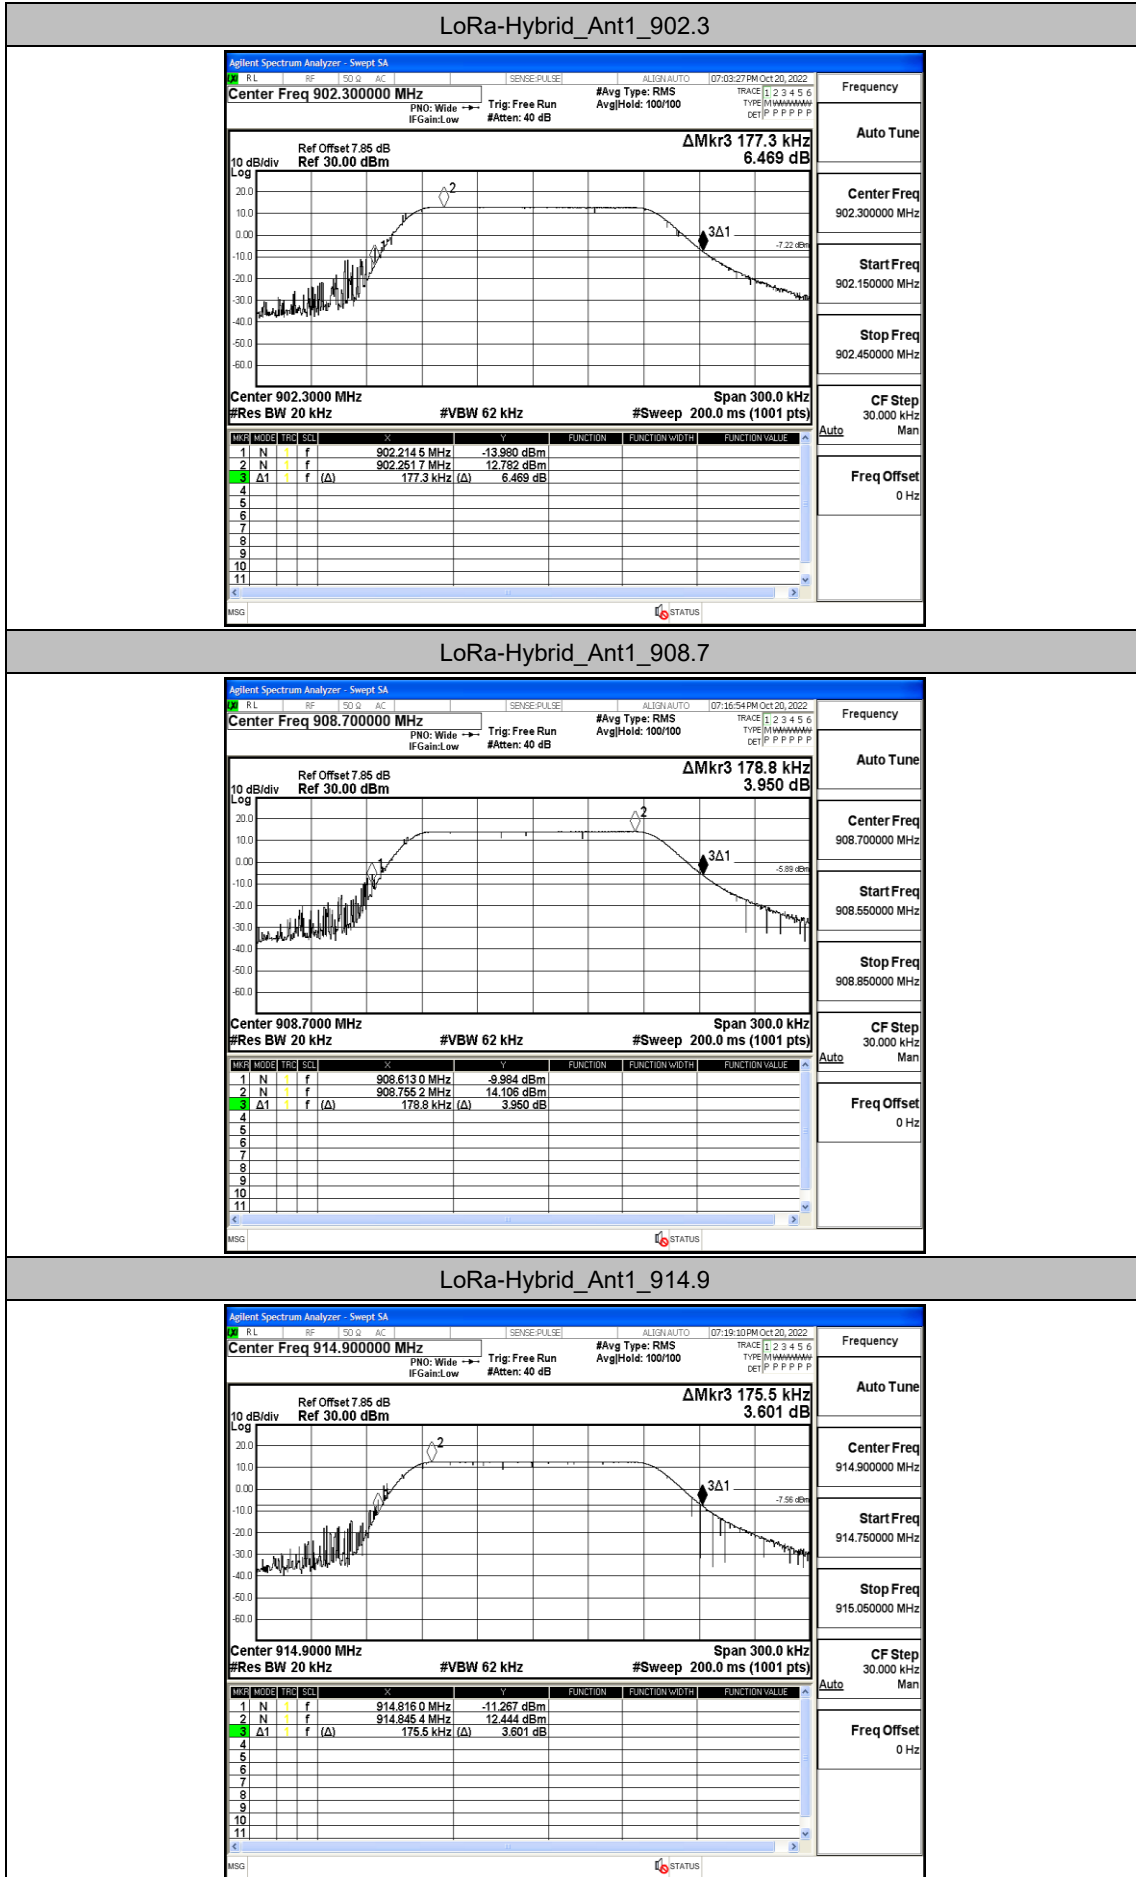

Appendix Test Data for BT(BDR/EDR) (Conducted Measurement)

Product Name: Smart Linux Gateway

Trade Mark: Dusun

Test Model: DSGW-091

FCC ID: 2AUXBDSGW-091

Environmental Conditions

Temperature:	22.7°C
Relative Humidity:	56%
ATM Pressure:	100.0 kPa
Test Engineer:	Anna Hu
Supervised by:	Hugo Chen
NOTE	N/A

Appendix A.1: 20dB Emission Bandwidth

Test Result

TestMode	Antenna	Channel	20db EBW[MHz]	FL[MHz]	FH[MHz]	Limit[MHz]	Verdict
LoRa-Hybrid	Ant1	902.3	0.177	902.215	902.392	---	---
		908.7	0.179	908.613	908.792	---	---
		914.9	0.175	914.816	914.992	---	---

Test Graphs

Appendix B: Maximum Peak conducted output power

Test Result

TestMode	Antenna	Channel	Result[dBm]	Limit[dBm]	Verdict
LoRa-Hybrid	Ant1	902.3	8.54	≤30	PASS
		908.7	9.73	≤30	PASS
		914.9	8.22	≤30	PASS