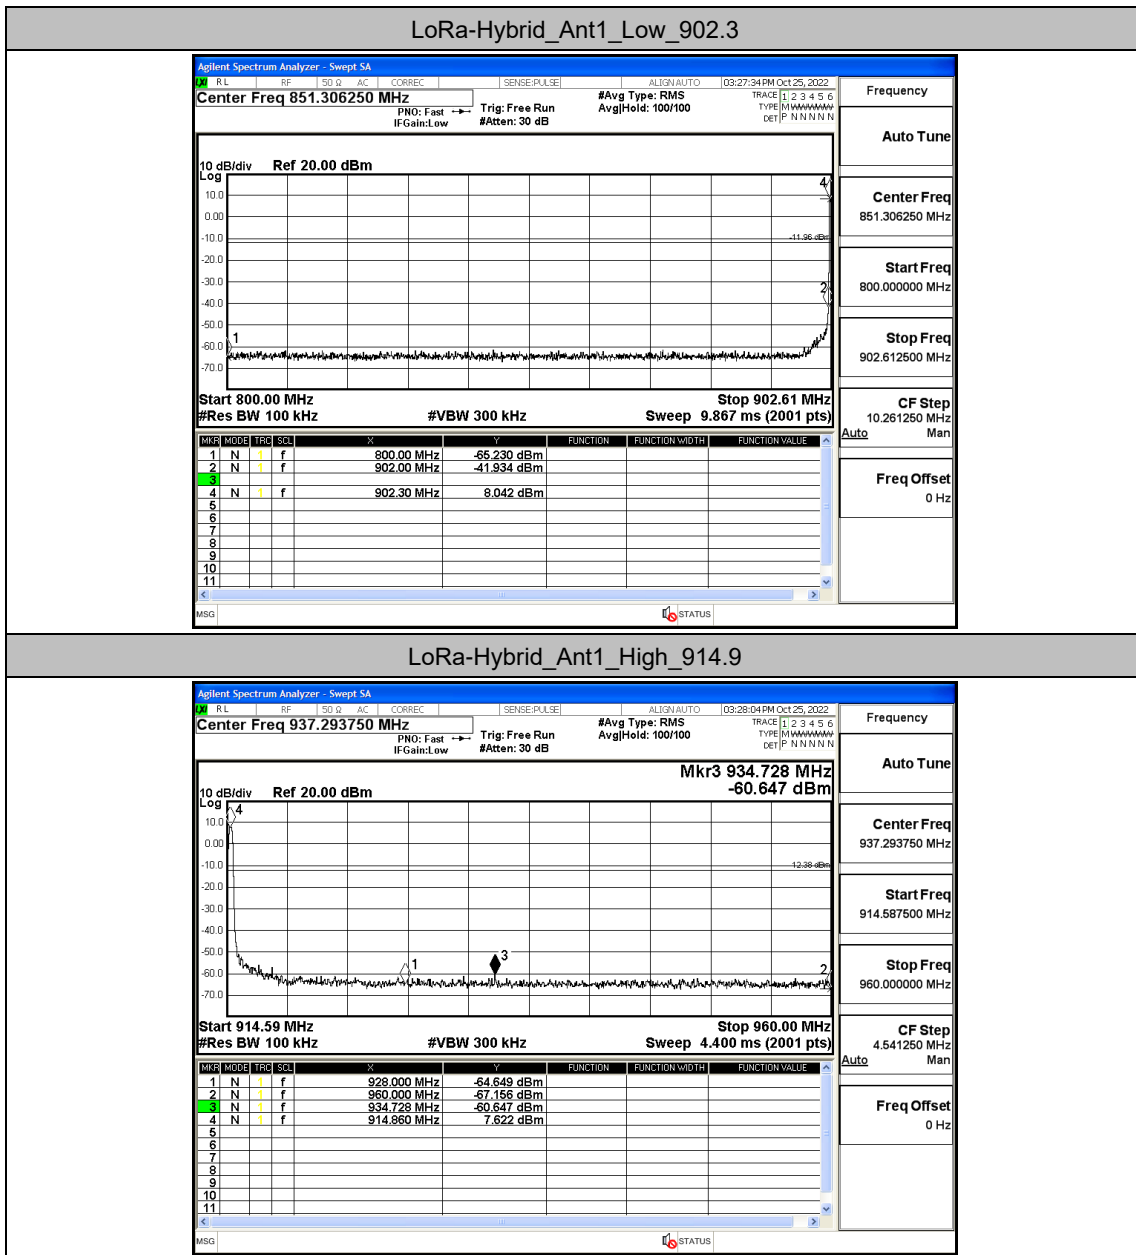

Appendix Test Data for BT(BDR/EDR) (Conducted Measurement)

Product Name: Smart Linux Gateway

Trade Mark: Dusun

Test Model: DSGW-091

FCC ID: 2AUXBDSGW-091

Environmental Conditions

Temperature:	22.7°C
Relative Humidity:	56%
ATM Pressure:	100.0 kPa
Test Engineer:	Anna Hu
Supervised by:	Hugo Chen
NOTE	N/A

TestMode	Antenna	Channel	Total Points	TX Points	Result[s]	Limit[s]	Verdict
LoRa-Hybrid	Ant1	Hop	8001	124	0.397	<=0.4	PASS

Test Graphs

Appendix E: Number of hopping channels

Test Result

TestMode	Antenna	Channel	Result[Num]	Limit[Num]	Verdict
LoRa-Hybrid	Ant1	Hop	64	>=15	PASS

Test Graphs

Appendix F: Band edge measurements

Test Graphs

Appendix G: Conducted Spurious Emission

Test Graphs

LoRa-Hybrid_Ant1_908.7_0~Reference

LoRa-Hybrid_Ant1_908.7_30~1000

LoRa-Hybrid_Ant1_908.7_1000~10000