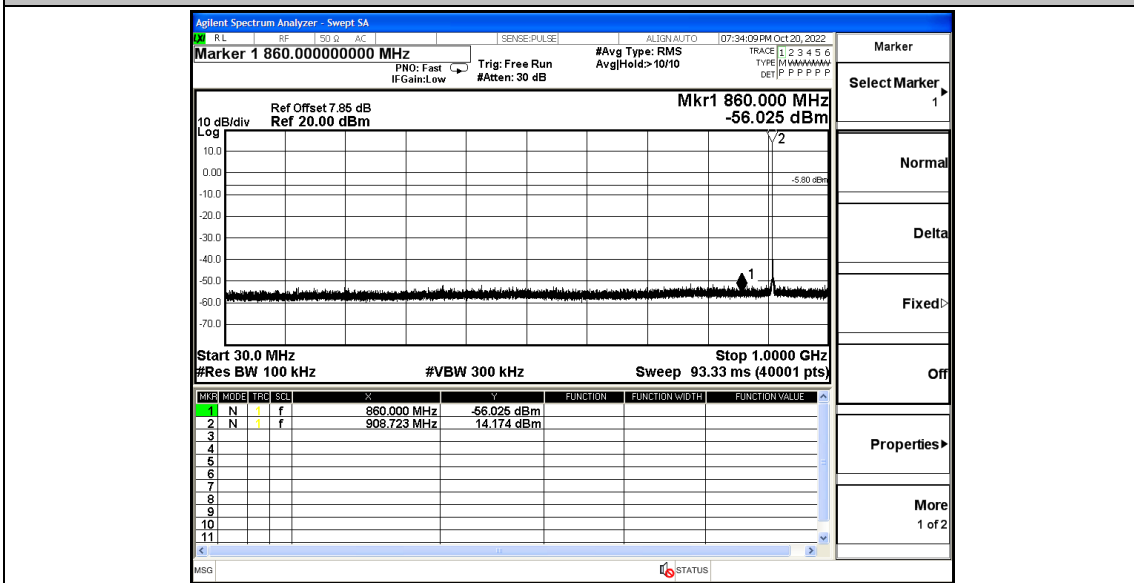

Appendix Test Data for BT(BDR/EDR) (Conducted Measurement)

Product Name: Smart Linux Gateway

Trade Mark: Dusun

Test Model: DSGW-091

FCC ID: 2AUXBDSGW-091

Environmental Conditions

Temperature:	22.7°C
Relative Humidity:	56%
ATM Pressure:	100.0 kPa
Test Engineer:	Anna Hu
Supervised by:	Hugo Chen
NOTE	N/A

Test Graphs

Appendix F: Band edge measurements

Test Graphs

Appendix G: Conducted Spurious Emission

Test Graphs

LoRa-Hybrid_Ant1_908.7_0~Reference

LoRa-Hybrid_Ant1_908.7_30~1000

LoRa-Hybrid_Ant1_908.7_1000~10000