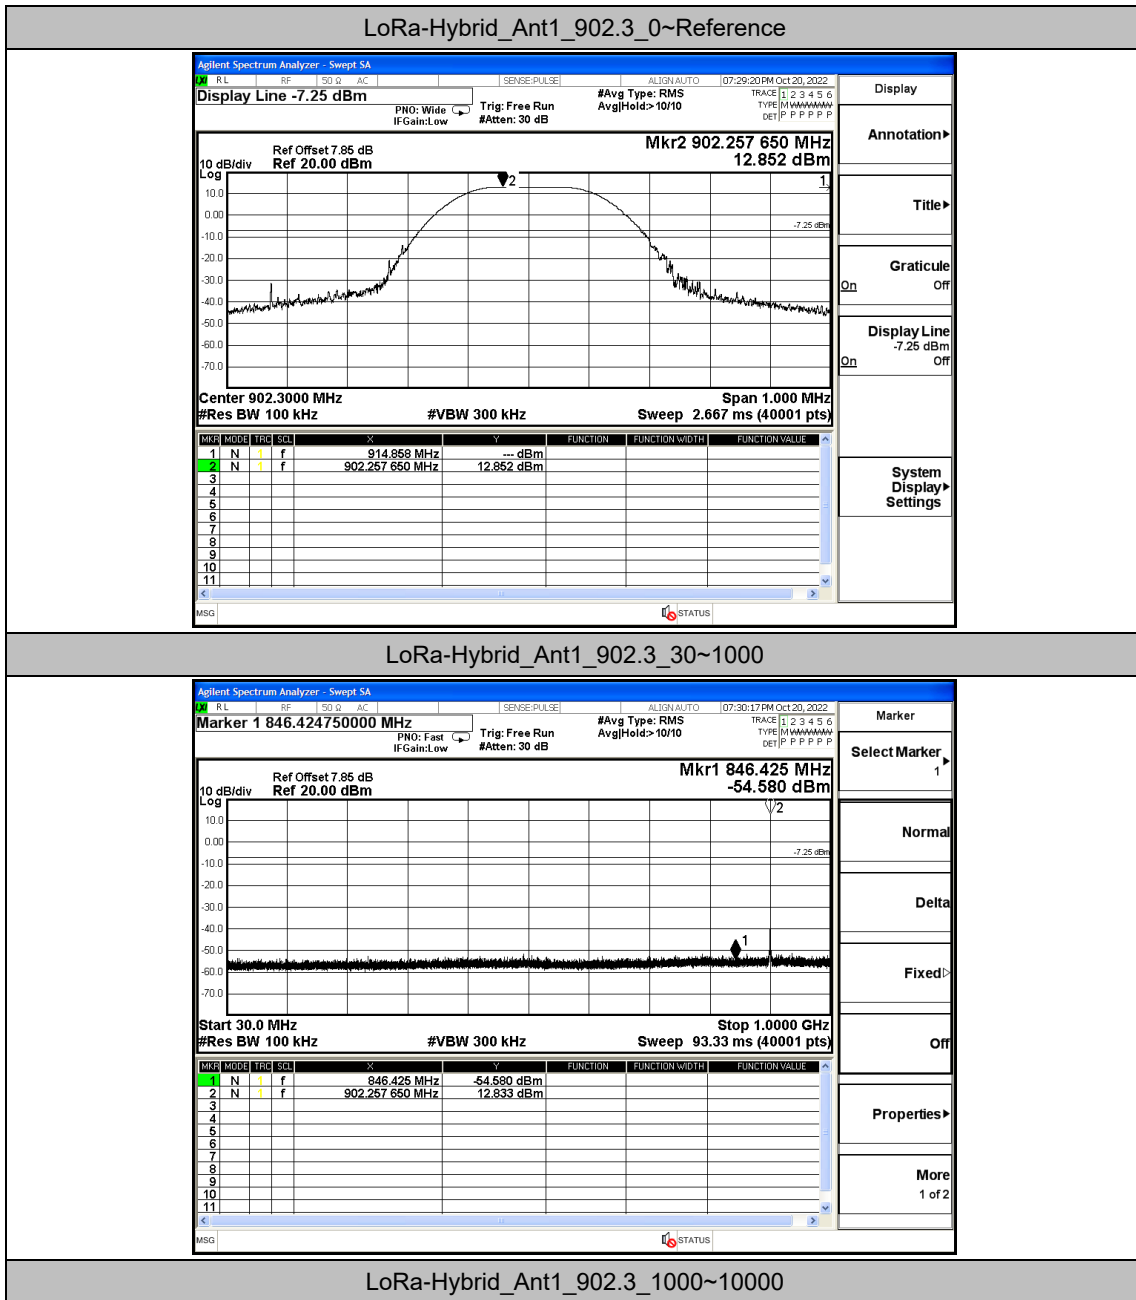

Appendix Test Data for BT(BDR/EDR) (Conducted Measurement)

Product Name: Smart Linux Gateway

Trade Mark: Dusun

Test Model: DSGW-091

FCC ID: 2AUXBDSGW-091

Environmental Conditions

Temperature:	22.7°C
Relative Humidity:	56%
ATM Pressure:	100.0 kPa
Test Engineer:	Anna Hu
Supervised by:	Hugo Chen
NOTE	N/A

Test Graphs

Appendix F: Band edge measurements

Test Graphs

Appendix G: Conducted Spurious Emission

Test Graphs

LoRa-Hybrid_Ant1_908.7_0~Reference

LoRa-Hybrid_Ant1_908.7_30~1000

LoRa-Hybrid_Ant1_908.7_1000~10000

LoRa-Hybrid_Ant1_914.9_0~Reference

LoRa-Hybrid_Ant1_914.9_30~1000

LoRa-Hybrid_Ant1_914.9_1000~26500

Appendix H: Peak power spectral density

Test Result

TestMode	Antenna	Channel	Result[dBm/3-100kHz]	Limit[dBm/3kHz]	Verdict
LoRa-Hybrid	Ant1	902.3	5.66	<=8	PASS
		908.7	6.91	<=8	PASS
		914.9	5.2	<=8	PASS

Test Graphs