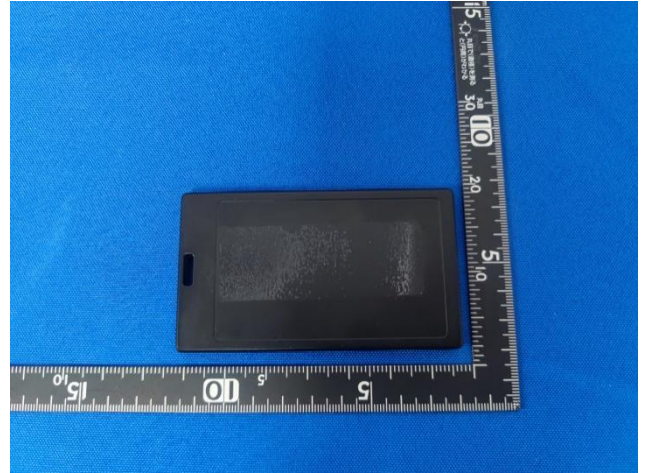

EUT Photos (Model: DSBC-230)

EUT Antenna Locations

SAR Test Setup Photos

Body

Front side (5mm)

Back side(5mm)

Left side(5mm)

Right side(5mm)

Top side(5mm)

Bottom side(5mm)