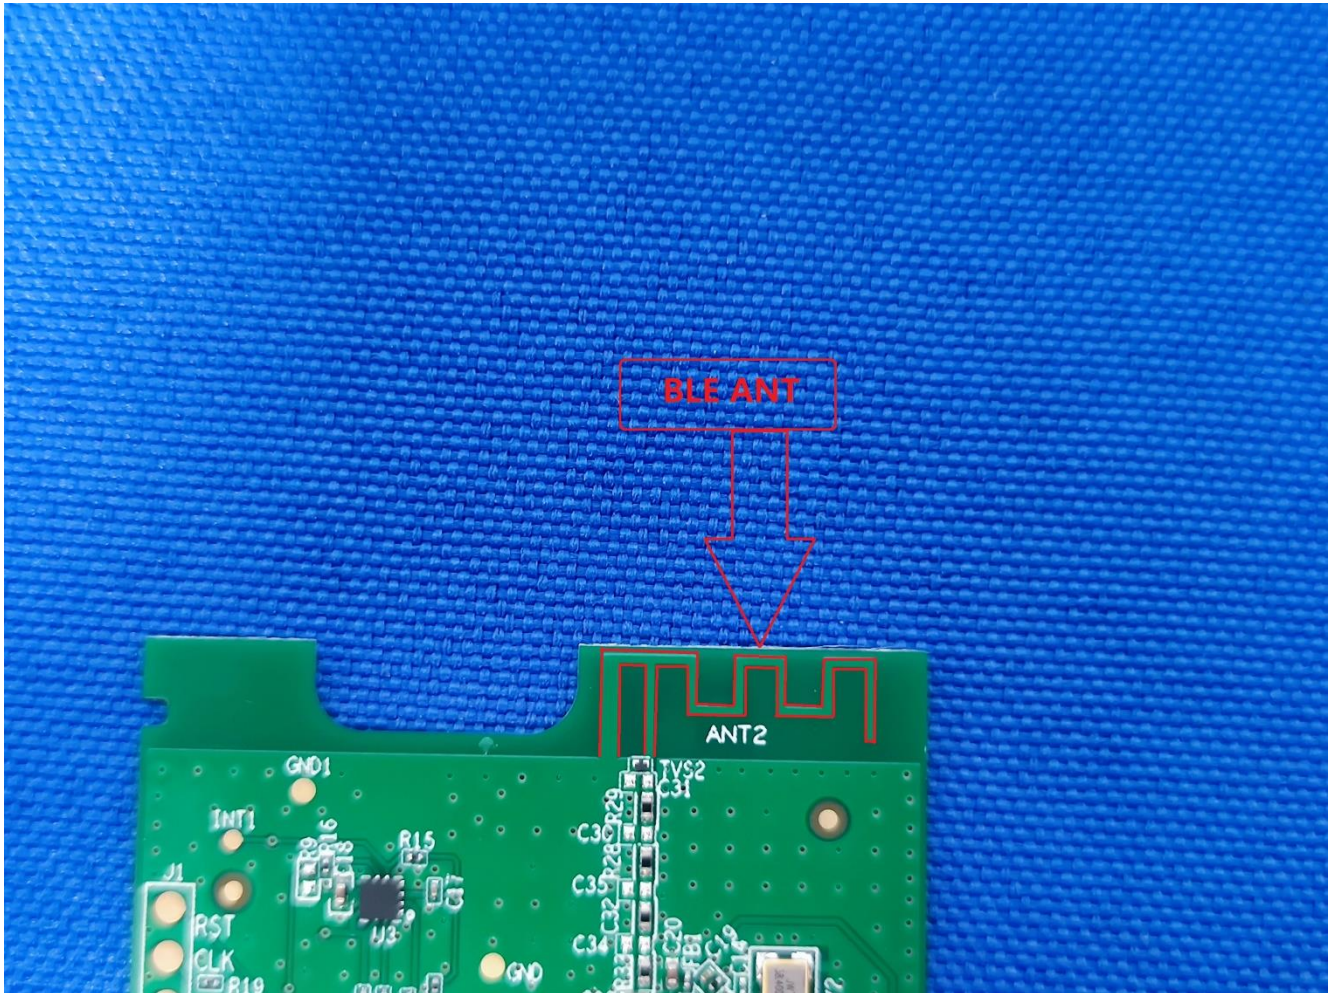

EUT Photos (Model: DSBC-230)

EUT Antenna Locations

SAR Test Setup Photos

Body

Front side (5mm)

Back side(5mm)

Left side(5mm)

Right side(5mm)

Top side(5mm)

Bottom side(5mm)