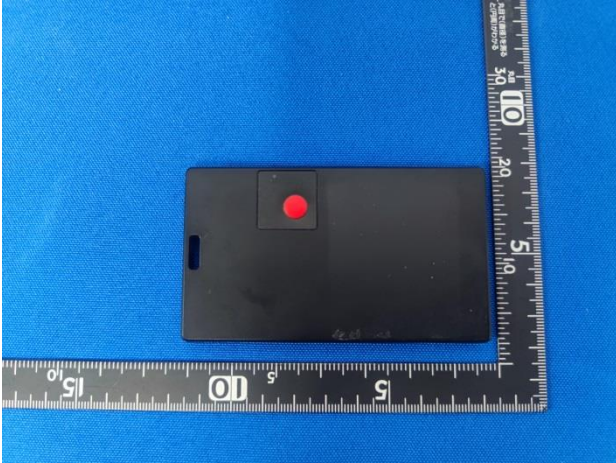

EUT Photos (Model: DSBC-230)

EUT Antenna Locations

SAR Test Setup Photos

Body

Front side (5mm)

Back side(5mm)

Left side(5mm)

Right side(5mm)

Top side(5mm)

Bottom side(5mm)