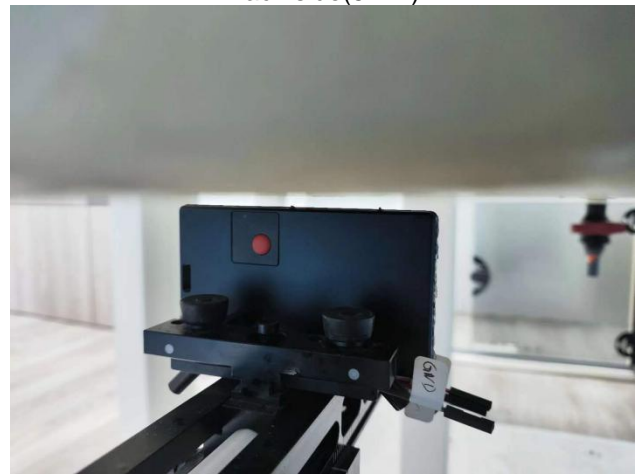

EUT Photos (Model: DSBC-230)

EUT Antenna Locations

SAR Test Setup Photos

Body

Front side (5mm)

Back side(5mm)

Left side(5mm)

Right side(5mm)

Top side(5mm)

Bottom side(5mm)