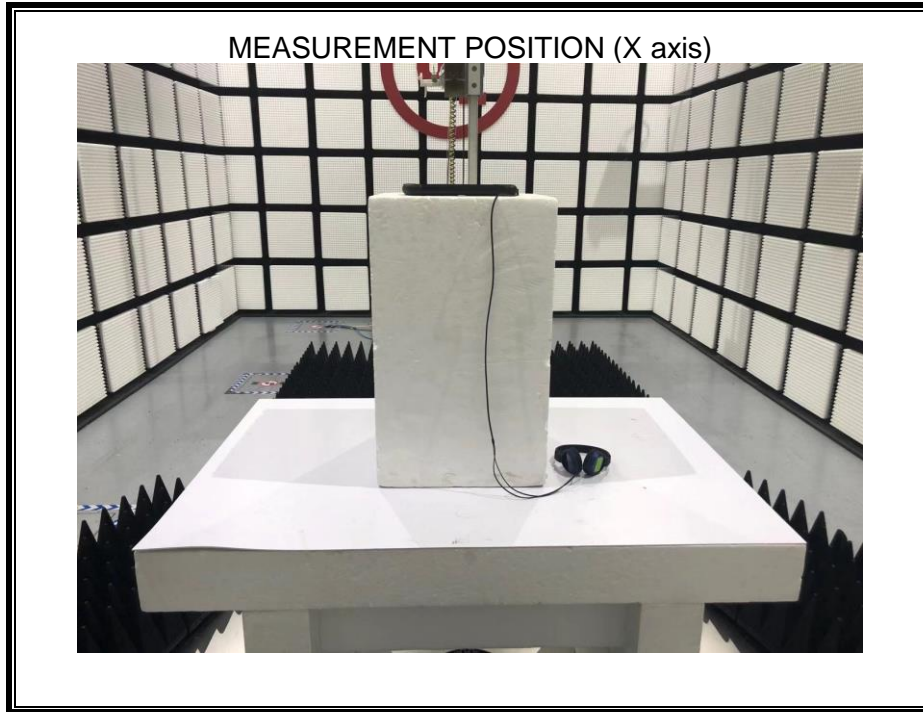

Appendix II

Setup Photographs

RADIATED RF MEASUREMENT SETUP (ABOVE 1 GHz)

MEASUREMENT POSITION (Z axis)

RADIATED RF MEASUREMENT SETUP (30MHz~1GHz)

RADIATED RF MEASUREMENT SETUP (Below 30MHz)

POWERLINE CONDUCTED EMISSIONS MEASUREMENT SETUP