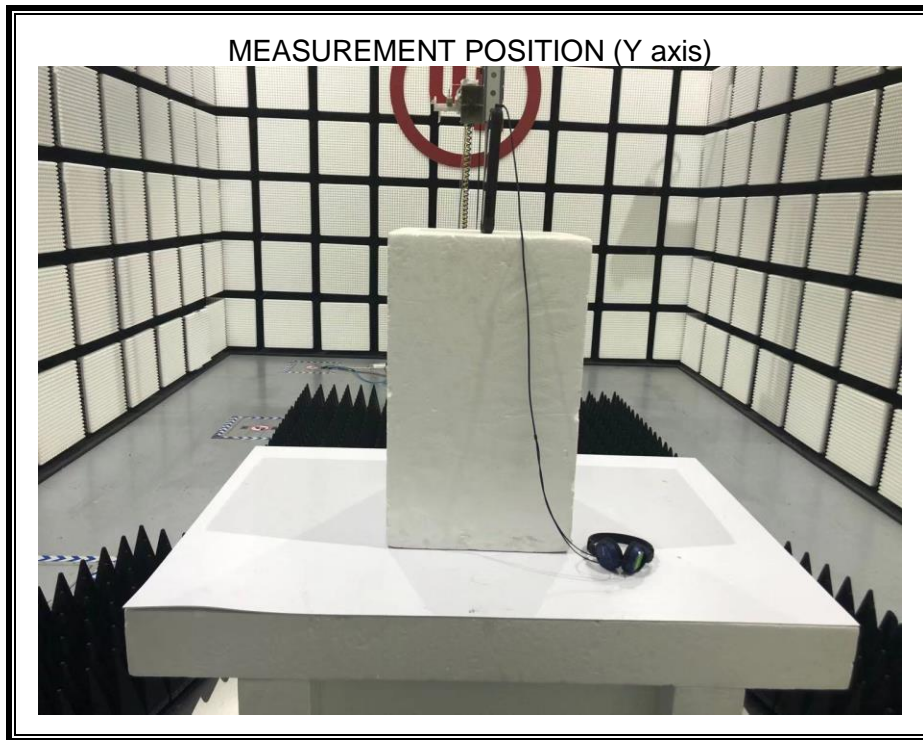

Appendix II

Setup Photographs

RADIATED RF MEASUREMENT SETUP (ABOVE 1 GHz)

MEASUREMENT POSITION (Z axis)

RADIATED RF MEASUREMENT SETUP (30MHz~1GHz)

RADIATED RF MEASUREMENT SETUP (Below 30MHz)

POWERLINE CONDUCTED EMISSIONS MEASUREMENT SETUP