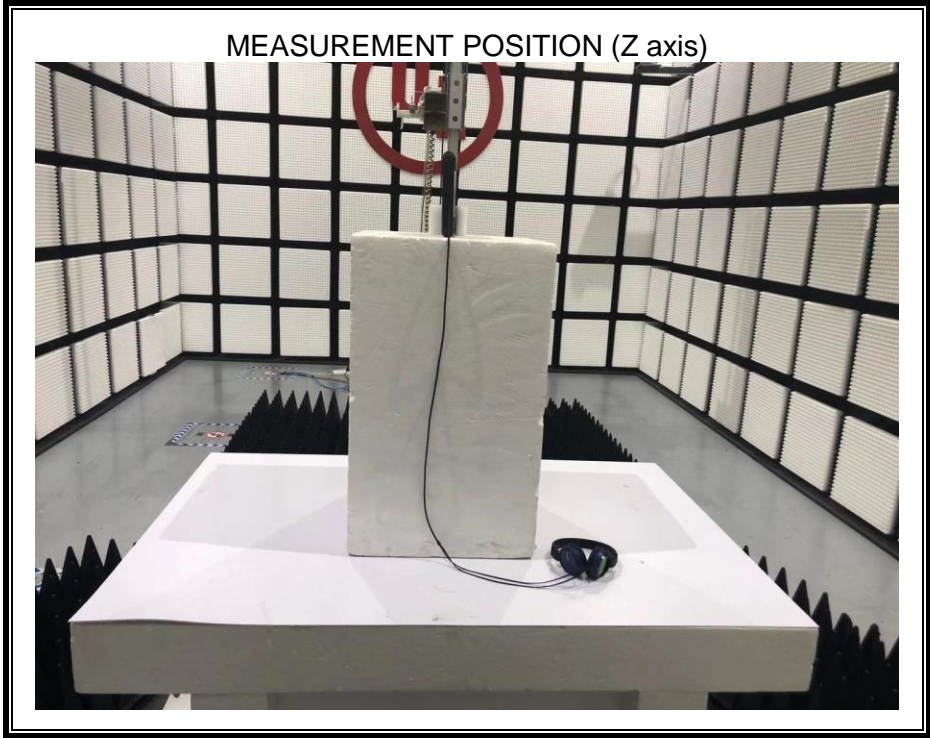

Appendix II

Setup Photographs

RADIATED RF MEASUREMENT SETUP (ABOVE 1 GHz)

MEASUREMENT POSITION (Z axis)

RADIATED RF MEASUREMENT SETUP (30MHz~1GHz)

RADIATED RF MEASUREMENT SETUP (Below 30MHz)

POWERLINE CONDUCTED EMISSIONS MEASUREMENT SETUP